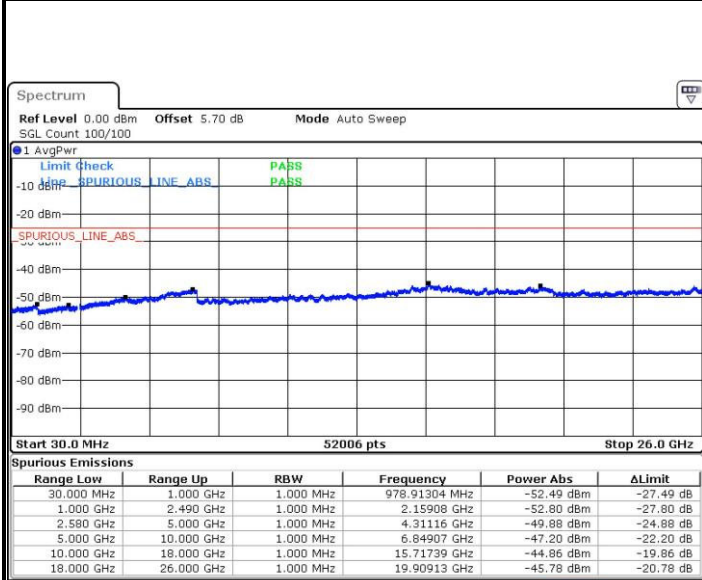

LTE Band 5 / 10MHz

Lowest Channel / 64QAM

Middle Channel / 64QAM

Date: 30 MAR 2019 22:18:31

Date: 30 MAR 2019 22:20:02

Highest Channel / 64QAM

Date: 30 MAR 2019 22:21:32

LTE Band 7 / 5MHz

Lowest Channel / QPSK

Lowest Channel / 16QAM

Date: 31.MAR.2019 00:34:16

Date: 31.MAR.2019 00:57:52

Middle Channel / QPSK

Middle Channel / 16QAM

Date: 31.MAR.2019 00:36:51

Date: 31.MAR.2019 00:37:41

LTE Band 7 / 5MHz

Highest Channel / QPSK

Date: 31.MAR.2019 00:39:28

Highest Channel / 16QAM

Date: 31.MAR.2019 00:40:17

LTE Band 7 / 10MHz

Lowest Channel / QPSK

Date: 31.MAR.2019 00:56:22

Lowest Channel / 16QAM

Date: 31.MAR.2019 00:59:22

LTE Band 7 / 10MHz

Middle Channel / QPSK

Middle Channel / 16QAM

Date: 31.MAR.2019 01:01:17

Date: 31.MAR.2019 01:02:07

Highest Channel / QPSK