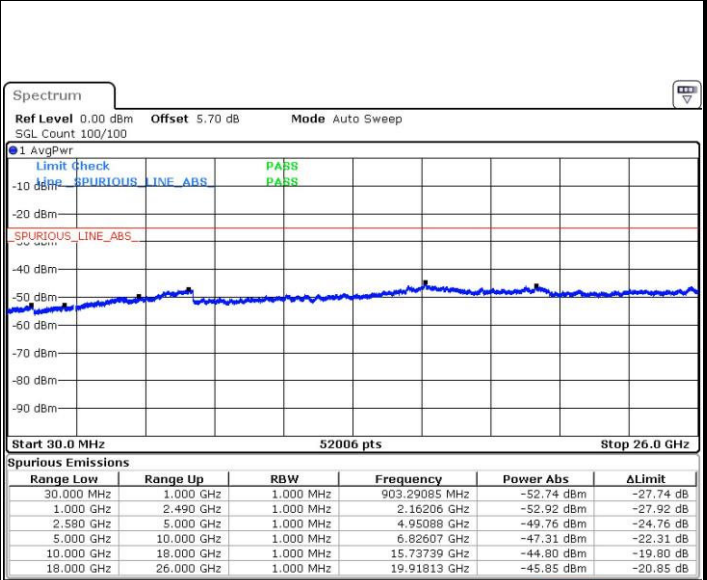

LTE Band 5 / 10MHz

Lowest Channel / 64QAM

Middle Channel / 64QAM

Date: 30 MAR 2019 22:18:31

Date: 30 MAR 2019 22:20:02

Highest Channel / 64QAM

Date: 30 MAR 2019 22:21:32

LTE Band 7 / 5MHz

Lowest Channel / QPSK

Lowest Channel / 16QAM

Date: 31.MAR.2019 00:34:16

Date: 31.MAR.2019 00:57:52

Middle Channel / QPSK

Middle Channel / 16QAM

Date: 31.MAR.2019 00:36:51

Date: 31.MAR.2019 00:37:41

LTE Band 7 / 5MHz

Highest Channel / QPSK

Date: 31.MAR.2019 00:39:28

Highest Channel / 16QAM

Date: 31.MAR.2019 00:40:17

LTE Band 7 / 10MHz

Lowest Channel / QPSK

Date: 31.MAR.2019 00:56:22

Lowest Channel / 16QAM

Date: 31.MAR.2019 00:59:22

LTE Band 7 / 10MHz

Middle Channel / QPSK

Middle Channel / 16QAM

Date: 31.MAR.2019 01:01:17

Date: 31.MAR.2019 01:02:07

Highest Channel / QPSK