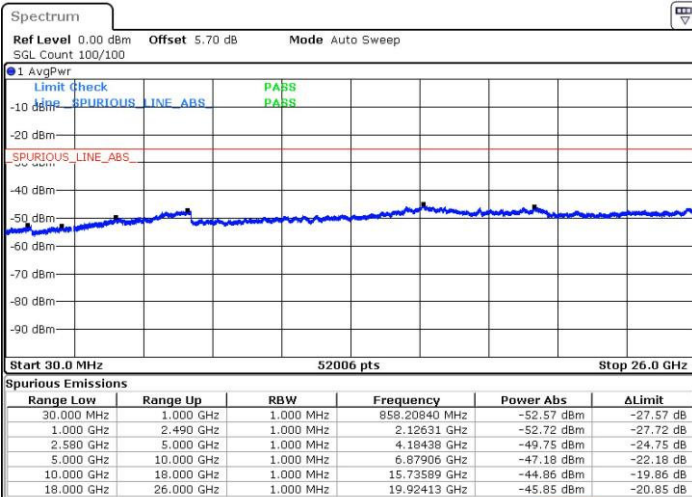

Middle Channel / 16QAM

Date: 31.MAR.2019 02:25:37

Date: 31.MAR.2019 02:26:32

Highest Channel / QPSK

Highest Channel / 16QAM

Date: 31.MAR.2019 02:28:23

Date: 31.MAR.2019 02:29:12

LTE Band 7 / 5MHz

Lowest Channel / 64QAM

Middle Channel / 64QAM

Date: 31.MAR.2019 00:35:55

Date: 31.MAR.2019 00:38:33

Highest Channel / 64QAM

Date: 31.MAR.2019 00:41:12

LTE Band 7 / 10MHz

Lowest Channel / 64QAM

Middle Channel / 64QAM

Date: 31.MAR.2019 01:00:15

Date: 31.MAR.2019 01:03:02

Highest Channel / 64QAM

Date: 31.MAR.2019 01:05:43

LTE Band 7 / 15MHz

Lowest Channel / 64QAM

Middle Channel / 64QAM