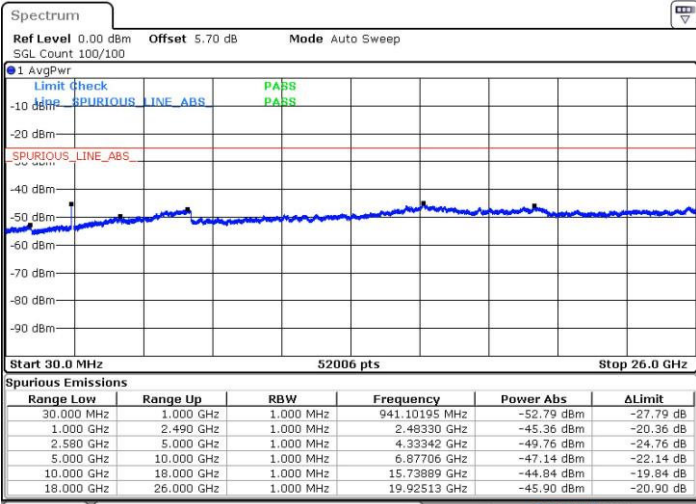

Middle Channel / 16QAM

Date: 31.MAR.2019 02:25:37

Date: 31.MAR.2019 02:26:32

Highest Channel / QPSK

Highest Channel / 16QAM

Date: 31.MAR.2019 02:28:23

Date: 31.MAR.2019 02:29:12

LTE Band 7 / 5MHz

Lowest Channel / 64QAM

Middle Channel / 64QAM

Date: 31.MAR.2019 00:35:55

Date: 31.MAR.2019 00:38:33

Highest Channel / 64QAM

Date: 31.MAR.2019 00:41:12

LTE Band 7 / 10MHz

Lowest Channel / 64QAM

Middle Channel / 64QAM

Date: 31.MAR.2019 01:00:15

Date: 31.MAR.2019 01:03:02

Highest Channel / 64QAM

Date: 31.MAR.2019 01:05:43

LTE Band 7 / 15MHz

Lowest Channel / 64QAM

Middle Channel / 64QAM