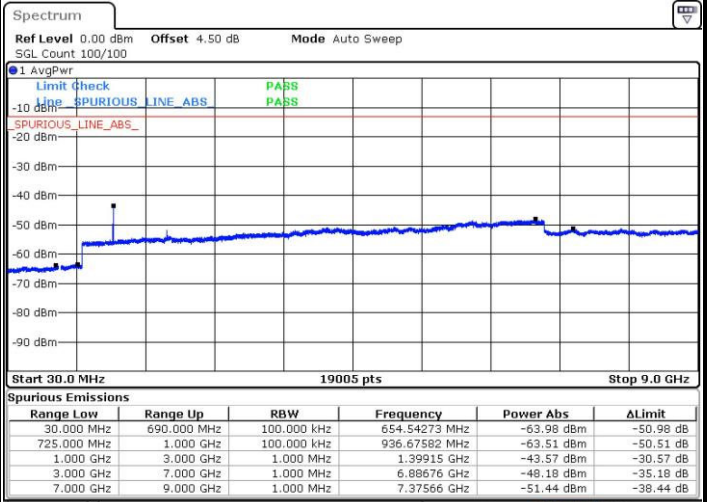

Highest Channel / 16QAM

Date: 30 MAR 2019 23:37:33

LTE Band 12 / 3MHz

Lowest Channel / QPSK

Date: 30 MAR 2019 23:40:42

Lowest Channel / 16QAM

Date: 30 MAR 2019 23:41:10

LTE Band 12 / 3MHz

Middle Channel / QPSK

Middle Channel / 16QAM

Date: 30 MAR 2019 23:42:09

Date: 30 MAR 2019 23:42:36

Highest Channel / QPSK

Highest Channel / 16QAM

Date: 30 MAR 2019 23:43:37

Date: 30 MAR 2019 23:44:04

LTE Band 12 / 5MHz

Lowest Channel / QPSK

Lowest Channel / 16QAM

Date: 30 MAR 2019 23:45:28

Date: 30 MAR 2019 23:45:59

Middle Channel / QPSK

Middle Channel / 16QAM

Date: 30 MAR 2019 23:47:23