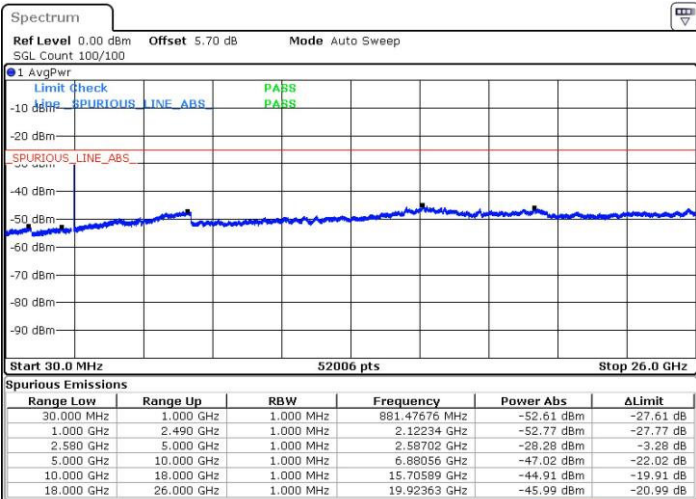

Middle Channel / 16QAM

Date: 31.MAR.2019 02:25:37

Date: 31.MAR.2019 02:26:32

Highest Channel / QPSK

Highest Channel / 16QAM

Date: 31.MAR.2019 02:28:23

Date: 31.MAR.2019 02:29:12

LTE Band 7 / 5MHz

Lowest Channel / 64QAM

Middle Channel / 64QAM

Date: 31.MAR.2019 00:35:55

Date: 31.MAR.2019 00:38:33

Highest Channel / 64QAM

Date: 31.MAR.2019 00:41:12

LTE Band 7 / 10MHz

Lowest Channel / 64QAM