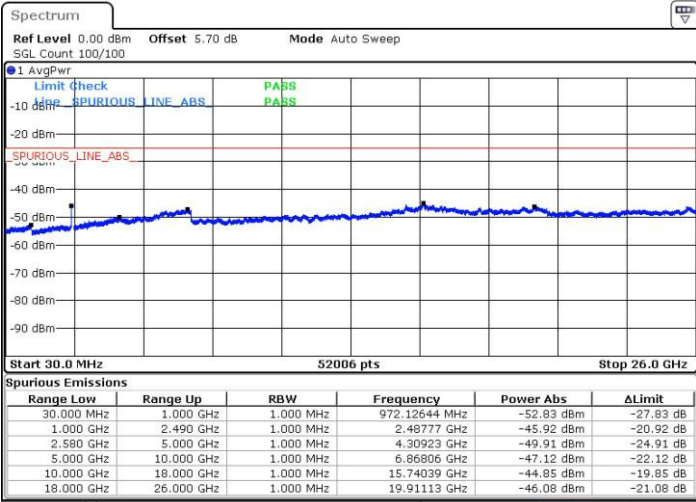

Lowest Channel / 64QAM

Middle Channel / 64QAM

Date: 31.MAR.2019 00:35:55

Date: 31.MAR.2019 00:38:33

Highest Channel / 64QAM

Date: 31.MAR.2019 00:41:12

LTE Band 7 / 10MHz

Lowest Channel / 64QAM

Middle Channel / 64QAM

Date: 31.MAR.2019 01:00:15

Date: 31.MAR.2019 01:03:02

Highest Channel / 64QAM

Date: 31.MAR.2019 01:05:43

LTE Band 7 / 15MHz

Lowest Channel / 64QAM

Middle Channel / 64QAM

Date: 31.MAR.2019 01:42.22

Date: 31.MAR.2019 01:44.59

Highest Channel / 64QAM

Date: 31.MAR.2019 01:50.13

LTE Band 12 / 1.4MHz

Lowest Channel / QPSK

Lowest Channel / 16QAM

Date: 30 MAR 2019 23:33:54