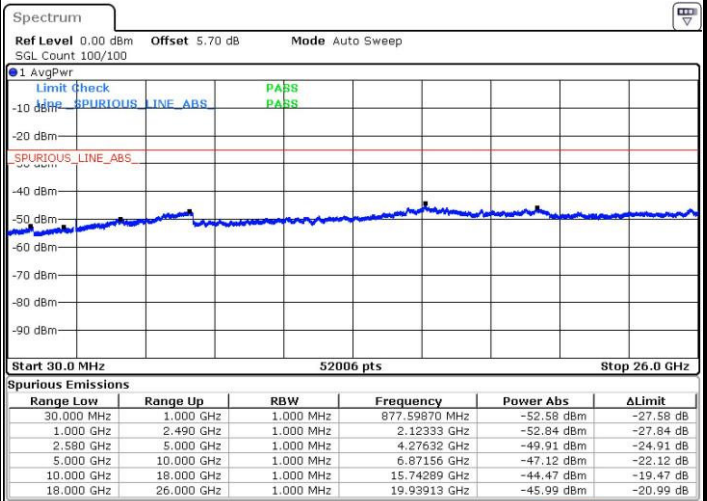

LTE Band 7 / 5MHz

Highest Channel / QPSK

Date: 31.MAR.2019 00:39:28

Highest Channel / 16QAM

Date: 31.MAR.2019 00:40:17

LTE Band 7 / 10MHz

Lowest Channel / QPSK

Date: 31.MAR.2019 00:56:22

Lowest Channel / 16QAM

Date: 31.MAR.2019 00:59:22

LTE Band 7 / 10MHz

Middle Channel / QPSK

Middle Channel / 16QAM

Date: 31.MAR.2019 01:01:17

Date: 31.MAR.2019 01:02:07

Highest Channel / QPSK

Highest Channel / 16QAM

Date: 31.MAR.2019 01:03:56

Date: 31.MAR.2019 01:04:49

LTE Band 7 / 15MHz

Lowest Channel / QPSK

Lowest Channel / 16QAM

Date: 31.MAR.2019 01:51:55

Date: 31.MAR.2019 01:41:30