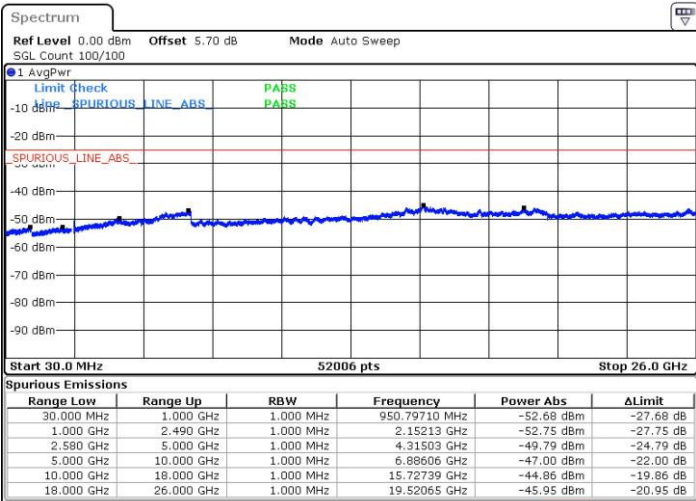

Lowest Channel / 16QAM

Date: 31.MAR.2019 00:59:22

LTE Band 7 / 10MHz

Middle Channel / QPSK

Middle Channel / 16QAM

Date: 31.MAR.2019 01:01:17

Date: 31.MAR.2019 01:02:07

Highest Channel / QPSK

Highest Channel / 16QAM

Date: 31.MAR.2019 01:03:56

Date: 31.MAR.2019 01:04:49

LTE Band 7 / 15MHz

Lowest Channel / QPSK

Lowest Channel / 16QAM

Date: 31.MAR.2019 01:51:55

Date: 31.MAR.2019 01:41:30