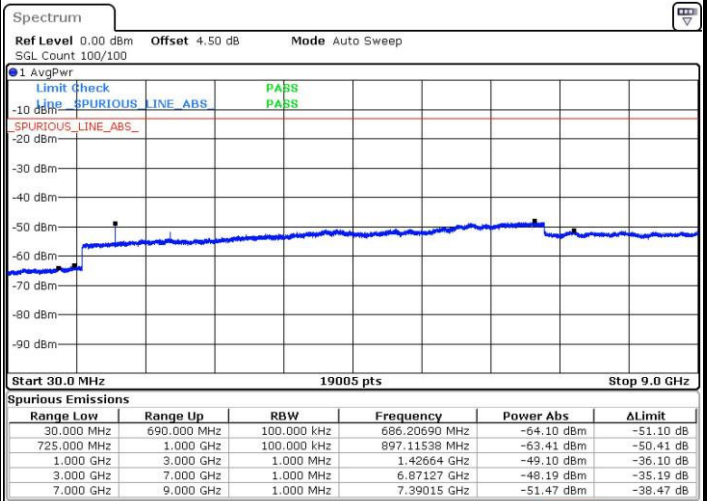

Highest Channel / 16QAM

Date: 30 MAR 2019 23:37:33

LTE Band 12 / 3MHz

Lowest Channel / QPSK

Date: 30 MAR 2019 23:40:42

Lowest Channel / 16QAM

Date: 30 MAR 2019 23:41:10

LTE Band 12 / 3MHz

Middle Channel / QPSK

Middle Channel / 16QAM

Date: 30 MAR 2019 23:42:09

Date: 30 MAR 2019 23:42:36

Highest Channel / QPSK

Highest Channel / 16QAM

Date: 30 MAR 2019 23:43:37

Date: 30 MAR 2019 23:44:04

LTE Band 12 / 5MHz

Lowest Channel / QPSK

Lowest Channel / 16QAM

Date: 30 MAR 2019 23:45:28

Date: 30 MAR 2019 23:45:59

Middle Channel / QPSK

Middle Channel / 16QAM

Date: 30 MAR 2019 23:47:23