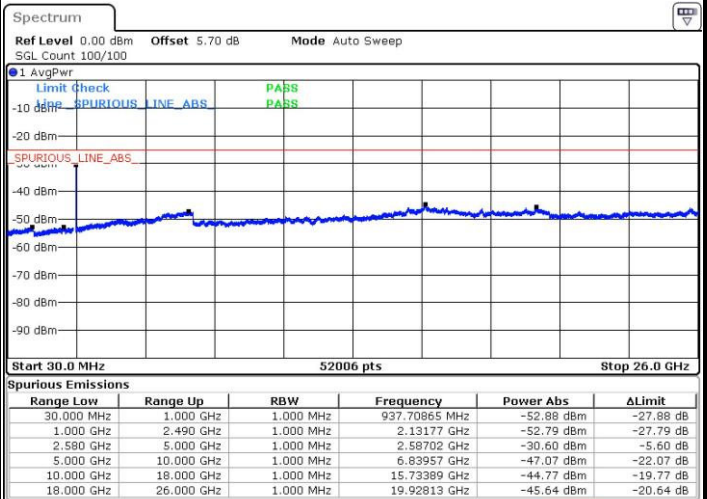

Date: 31.MAR.2019 01:47:48

LTE Band 7 / 20MHz

Lowest Channel / QPSK

Date: 31.MAR.2019 02:22:13

Lowest Channel / 16QAM

Date: 31.MAR.2019 02:23:51

LTE Band 7 / 20MHz

Middle Channel / QPSK

Middle Channel / 16QAM

Date: 31.MAR.2019 02:25:37

Date: 31.MAR.2019 02:26:32

Highest Channel / QPSK

Highest Channel / 16QAM

Date: 31.MAR.2019 02:28:23

Date: 31.MAR.2019 02:29:12

LTE Band 7 / 5MHz

Lowest Channel / 64QAM

Middle Channel / 64QAM

Date: 31.MAR.2019 00:35:55

Date: 31.MAR.2019 00:38:33

Highest Channel / 64QAM

Date: 31.MAR.2019 00:41:12

LTE Band 7 / 10MHz

Lowest Channel / 64QAM