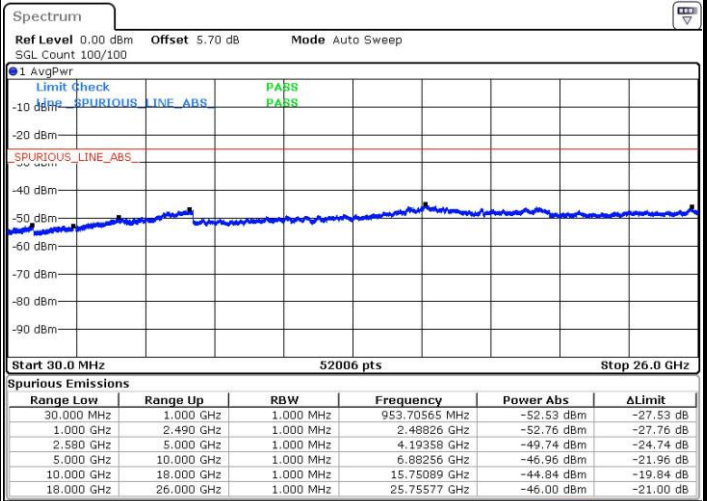

Date: 31.MAR.2019 00:37:41