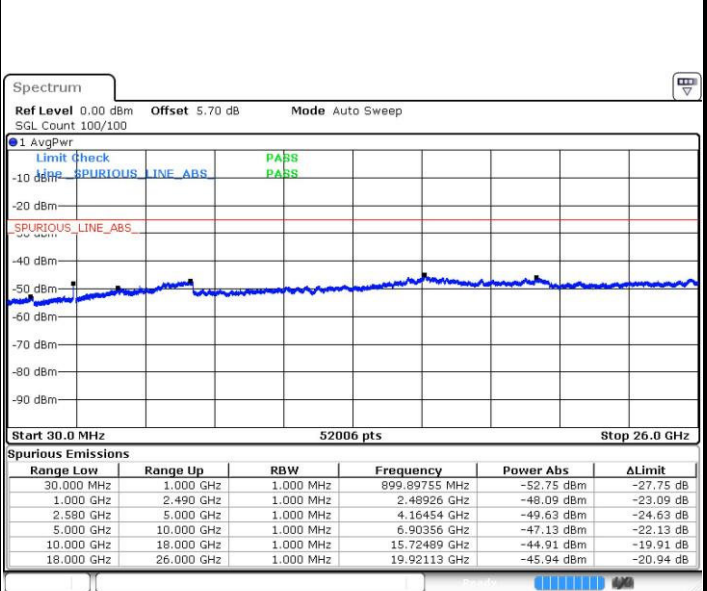

Middle Channel / QPSK

Middle Channel / 16QAM

Date: 31.MAR.2019 01:43:16

Date: 31.MAR.2019 01:44:07

LTE Band 7 / 15MHz

Highest Channel / QPSK

Date: 31.MAR.2019 01:45:57

Highest Channel / 16QAM

Date: 31.MAR.2019 01:47:48

LTE Band 7 / 20MHz

Lowest Channel / QPSK

Date: 31.MAR.2019 02:22:13

Lowest Channel / 16QAM

Date: 31.MAR.2019 02:23:51

LTE Band 7 / 20MHz

Middle Channel / QPSK

Middle Channel / 16QAM

Date: 31.MAR.2019 02:25:37

Date: 31.MAR.2019 02:26:32

Highest Channel / QPSK

Highest Channel / 16QAM

Date: 31.MAR.2019 02:28:23

Date: 31.MAR.2019 02:29:12

LTE Band 7 / 5MHz