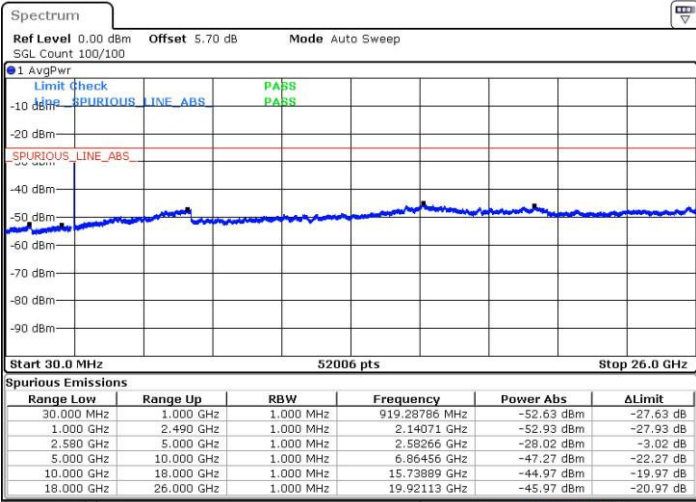

Lowest Channel / 64QAM

Middle Channel / 64QAM

Date: 31.MAR.2019 00:35:55

Date: 31.MAR.2019 00:38:33

Highest Channel / 64QAM

Date: 31.MAR.2019 00:41:12

LTE Band 7 / 10MHz

Lowest Channel / 64QAM

Middle Channel / 64QAM

Date: 31.MAR.2019 01:00:15

Date: 31.MAR.2019 01:03:02

Highest Channel / 64QAM

Date: 31.MAR.2019 01:05:43

LTE Band 7 / 15MHz

Lowest Channel / 64QAM

Middle Channel / 64QAM

Date: 31.MAR.2019 01:42.22

Date: 31.MAR.2019 01:44.59

Highest Channel / 64QAM

Date: 31.MAR.2019 01:50.13

LTE Band 12 / 1.4MHz

Lowest Channel / QPSK

Lowest Channel / 16QAM

Date: 30 MAR 2019 23:33:54