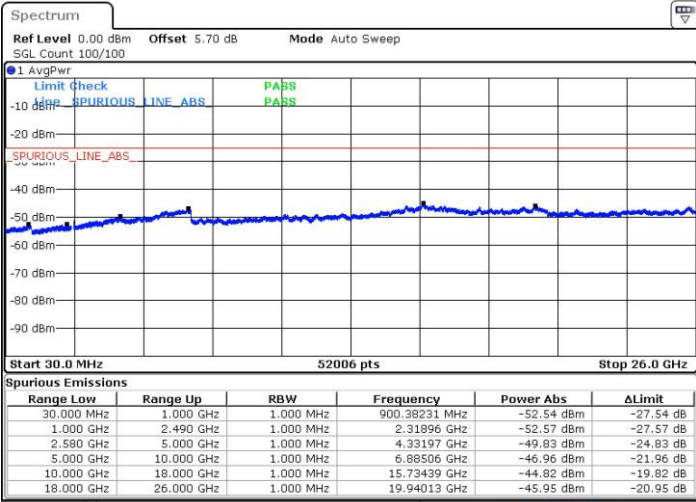

Middle Channel / 16QAM

Date: 31.MAR.2019 02:25:37

Date: 31.MAR.2019 02:26:32

Highest Channel / QPSK

Highest Channel / 16QAM

Date: 31.MAR.2019 02:28:23

Date: 31.MAR.2019 02:29:12

LTE Band 7 / 5MHz

Lowest Channel / 64QAM

Middle Channel / 64QAM

Date: 31.MAR.2019 00:35:55

Date: 31.MAR.2019 00:38:33

Highest Channel / 64QAM

Date: 31.MAR.2019 00:41:12

LTE Band 7 / 10MHz

Lowest Channel / 64QAM

Middle Channel / 64QAM

Date: 31.MAR.2019 01:00:15

Date: 31.MAR.2019 01:03:02

Highest Channel / 64QAM

Date: 31.MAR.2019 01:05:43

LTE Band 7 / 15MHz

Lowest Channel / 64QAM

Middle Channel / 64QAM