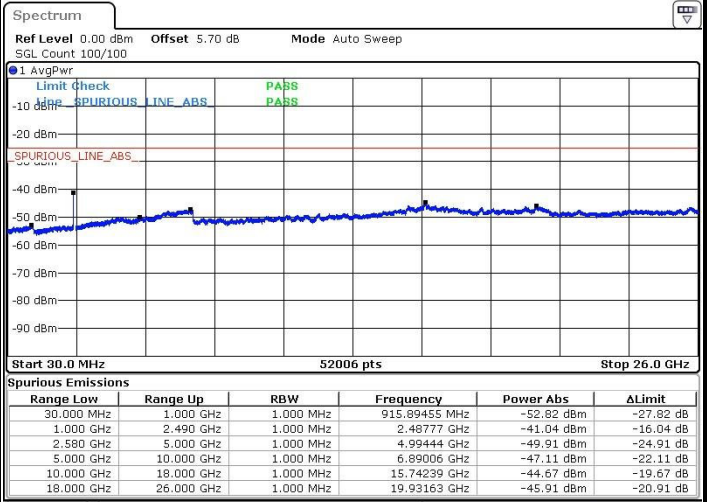

Lowest Channel / 16QAM

Date: 31.MAR.2019 00:59:22

LTE Band 7 / 10MHz

Middle Channel / QPSK

Middle Channel / 16QAM

Date: 31.MAR.2019 01:01:17

Date: 31.MAR.2019 01:02:07

Highest Channel / QPSK

Highest Channel / 16QAM

Date: 31.MAR.2019 01:03:56

Date: 31.MAR.2019 01:04:49

LTE Band 7 / 15MHz

Lowest Channel / QPSK

Lowest Channel / 16QAM

Date: 31.MAR.2019 01:51:55

Date: 31.MAR.2019 01:41:30

Middle Channel / QPSK

Middle Channel / 16QAM

Date: 31.MAR.2019 01:43:16

Date: 31.MAR.2019 01:44:07

LTE Band 7 / 15MHz

Highest Channel / QPSK

Date: 31.MAR.2019 01:45:57

Highest Channel / 16QAM