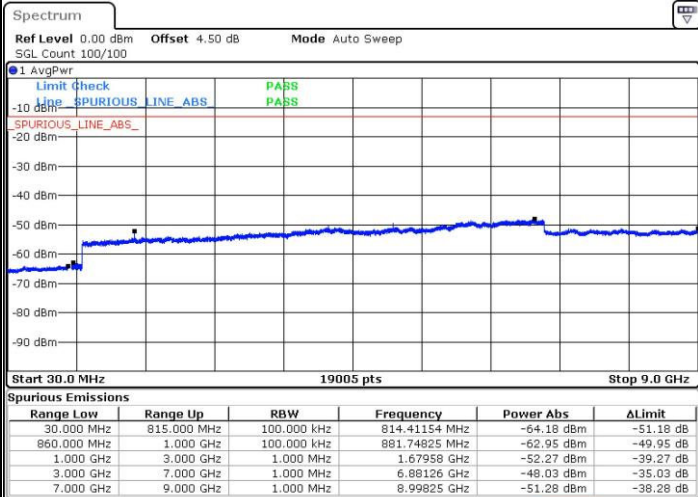

LTE Band 5 / 10MHz

Lowest Channel / 64QAM

Middle Channel / 64QAM

Date: 30 MAR 2019 22:18:31

Date: 30 MAR 2019 22:20:02

Highest Channel / 64QAM

Date: 30 MAR 2019 22:21:32

LTE Band 7 / 5MHz

LTE Band 7 / 5MHz

Highest Channel / QPSK

Date: 31.MAR.2019 00:39:28

Highest Channel / 16QAM

Date: 31.MAR.2019 00:40:17

LTE Band 7 / 10MHz

Lowest Channel / QPSK

Date: 31.MAR.2019 00:56:22