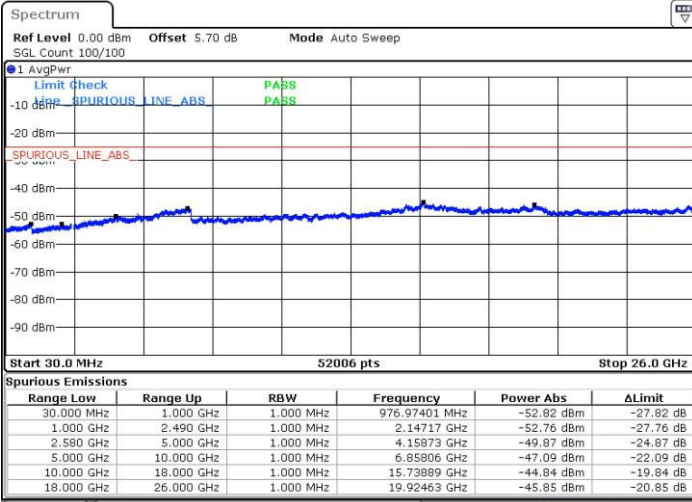

LTE Band 7 / 5MHz

Lowest Channel / QPSK

Lowest Channel / 16QAM

Date: 31.MAR.2019 00:34:16