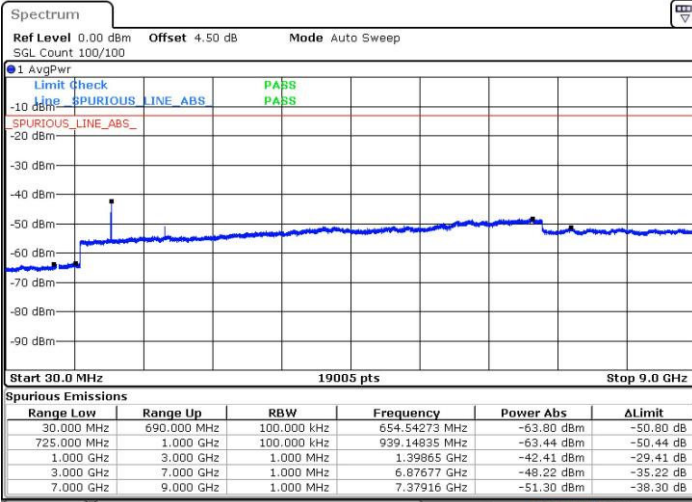

Middle Channel / 64QAM

Date: 31.MAR.2019 01:00:15

Date: 31.MAR.2019 01:03:02

Highest Channel / 64QAM

Date: 31.MAR.2019 01:05:43

LTE Band 7 / 15MHz

Lowest Channel / 64QAM

Middle Channel / 64QAM

Date: 31.MAR.2019 01:42.22

Date: 31.MAR.2019 01:44.59

Highest Channel / 64QAM

Date: 31.MAR.2019 01:50.13

LTE Band 12 / 1.4MHz

Lowest Channel / QPSK

Lowest Channel / 16QAM

Date: 30 MAR 2019 23:33:54

Date: 30 MAR 2019 23:36:27

Middle Channel / QPSK

Middle Channel / 16QAM

Date: 30 MAR 2019 23:35:24

Date: 30 MAR 2019 23:36:57

LTE Band 12 / 1.4MHz

Highest Channel / QPSK

Date: 30 MAR 2019 23:35:52