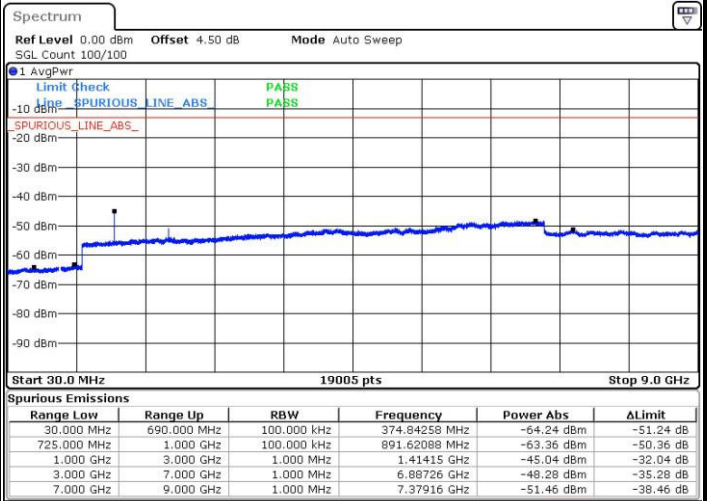

Date: 31.MAR.2019 01:42.22

Date: 31.MAR.2019 01:44.59

Highest Channel / 64QAM

Date: 31.MAR.2019 01:50.13

LTE Band 12 / 1.4MHz

Lowest Channel / QPSK

Lowest Channel / 16QAM

Date: 30 MAR 2019 23:33:54

Date: 30 MAR 2019 23:36:27

Middle Channel / QPSK

Middle Channel / 16QAM

Date: 30 MAR 2019 23:35:24

Date: 30 MAR 2019 23:36:57

LTE Band 12 / 1.4MHz

Highest Channel / QPSK

Date: 30 MAR 2019 23:35:52