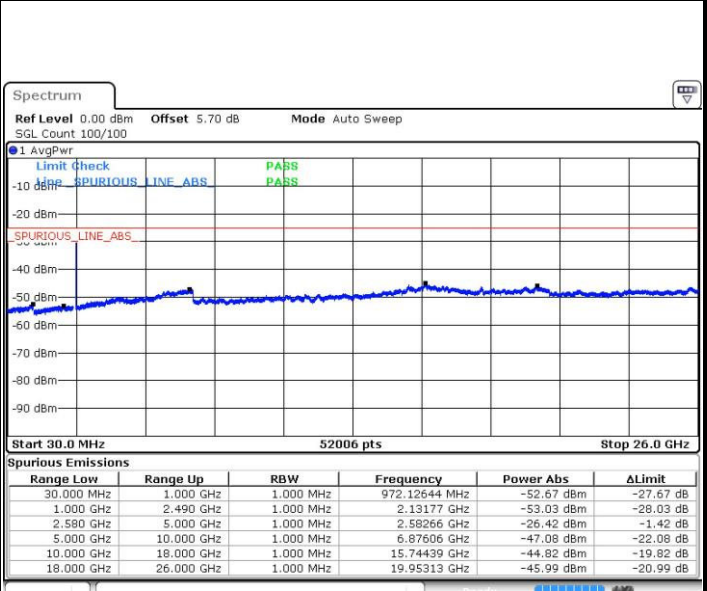

Highest Channel / 16QAM

Date: 31.MAR.2019 01:03:56

Date: 31.MAR.2019 01:04:49

LTE Band 7 / 15MHz

Lowest Channel / QPSK

Lowest Channel / 16QAM

Date: 31.MAR.2019 01:51:55

Date: 31.MAR.2019 01:41:30

Middle Channel / QPSK

Middle Channel / 16QAM

Date: 31.MAR.2019 01:43:16

Date: 31.MAR.2019 01:44:07

LTE Band 7 / 15MHz

Highest Channel / QPSK

Date: 31.MAR.2019 01:45:57

Highest Channel / 16QAM

Date: 31.MAR.2019 01:47:48

LTE Band 7 / 20MHz

Lowest Channel / QPSK

Date: 31.MAR.2019 02:22:13

Lowest Channel / 16QAM

Date: 31.MAR.2019 02:23:51

LTE Band 7 / 20MHz

Middle Channel / QPSK

Middle Channel / 16QAM

Date: 31.MAR.2019 02:25:37

Date: 31.MAR.2019 02:26:32

Highest Channel / QPSK

Highest Channel / 16QAM

Date: 31.MAR.2019 02:28:23

Date: 31.MAR.2019 02:29:12

LTE Band 7 / 5MHz