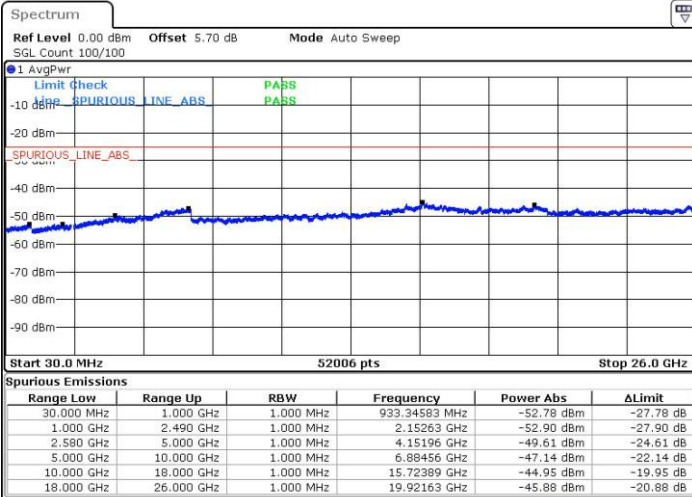

Middle Channel / 16QAM

Date: 31.MAR.2019 02:25:37

Date: 31.MAR.2019 02:26:32

Highest Channel / QPSK

Highest Channel / 16QAM

Date: 31.MAR.2019 02:28:23

Date: 31.MAR.2019 02:29:12

LTE Band 7 / 5MHz

Lowest Channel / 64QAM

Middle Channel / 64QAM

Date: 31.MAR.2019 00:35:55

Date: 31.MAR.2019 00:38:33

Highest Channel / 64QAM

Date: 31.MAR.2019 00:41:12

LTE Band 7 / 10MHz

Lowest Channel / 64QAM