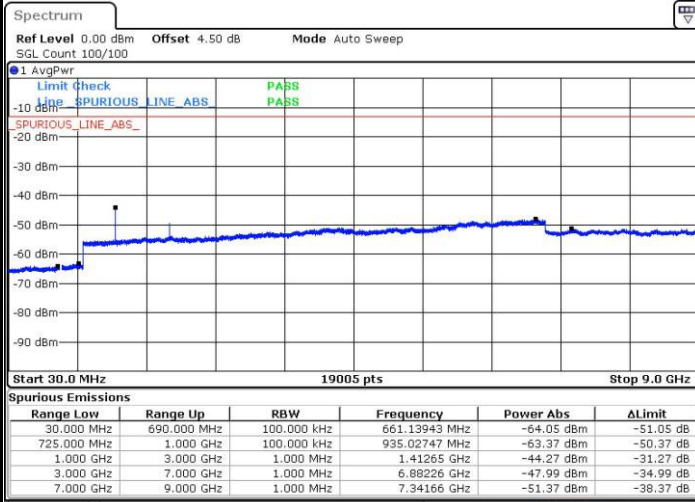

Date: 30 MAR 2019 23:36:27

Middle Channel / QPSK

Middle Channel / 16QAM

Date: 30 MAR 2019 23:35:24

Date: 30 MAR 2019 23:36:57

LTE Band 12 / 1.4MHz

Highest Channel / QPSK

Date: 30 MAR 2019 23:35:52

Highest Channel / 16QAM

Date: 30 MAR 2019 23:37:33

LTE Band 12 / 3MHz

Lowest Channel / QPSK

Date: 30 MAR 2019 23:40:42

Lowest Channel / 16QAM

Date: 30 MAR 2019 23:41:10

LTE Band 12 / 3MHz

Middle Channel / QPSK

Middle Channel / 16QAM

Date: 30 MAR 2019 23:42:09

Date: 30 MAR 2019 23:42:36

Highest Channel / QPSK

Highest Channel / 16QAM

Date: 30 MAR 2019 23:43:37

Date: 30 MAR 2019 23:44:04