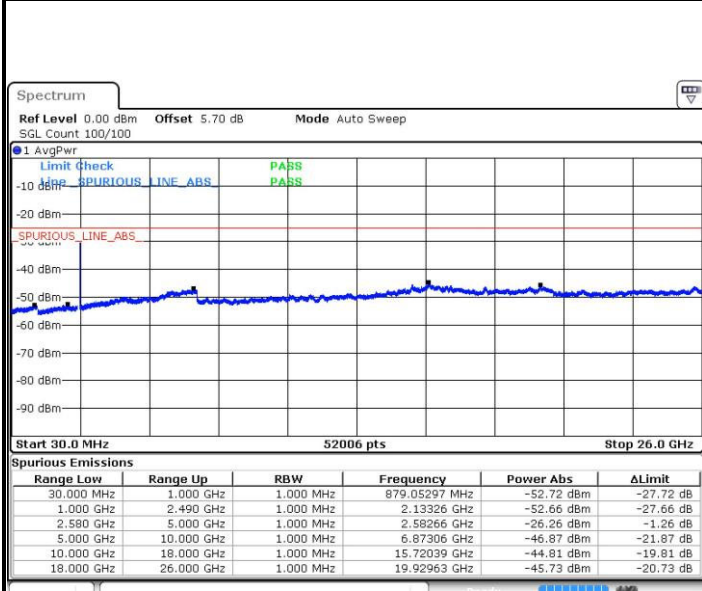

Highest Channel / 16QAM

Date: 31.MAR.2019 01:03:56

Date: 31.MAR.2019 01:04:49

LTE Band 7 / 15MHz

Lowest Channel / QPSK

Lowest Channel / 16QAM

Date: 31.MAR.2019 01:51:55

Date: 31.MAR.2019 01:41:30

Middle Channel / QPSK

Middle Channel / 16QAM

Date: 31.MAR.2019 01:43:16

Date: 31.MAR.2019 01:44:07

LTE Band 7 / 15MHz

Highest Channel / QPSK

Date: 31.MAR.2019 01:45:57

Highest Channel / 16QAM

Date: 31.MAR.2019 01:47:48

LTE Band 7 / 20MHz

Lowest Channel / QPSK

Date: 31.MAR.2019 02:22:13

Lowest Channel / 16QAM

Date: 31.MAR.2019 02:23:51

LTE Band 7 / 20MHz

Middle Channel / QPSK

Middle Channel / 16QAM

Date: 31.MAR.2019 02:25:37

Date: 31.MAR.2019 02:26:32

Highest Channel / QPSK

Highest Channel / 16QAM

Date: 31.MAR.2019 02:28:23

Date: 31.MAR.2019 02:29:12

LTE Band 7 / 5MHz