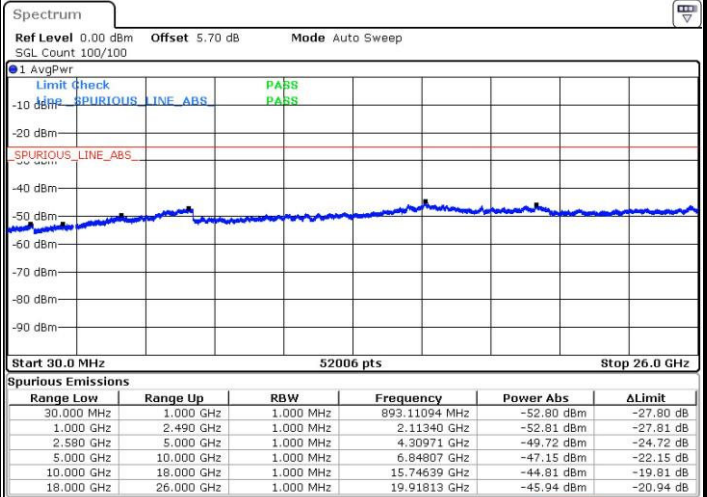

Middle Channel / 16QAM

Date: 31.MAR.2019 02:25:37

Date: 31.MAR.2019 02:26:32

Highest Channel / QPSK

Highest Channel / 16QAM

Date: 31.MAR.2019 02:28:23

Date: 31.MAR.2019 02:29:12

LTE Band 7 / 5MHz

Lowest Channel / 64QAM

Middle Channel / 64QAM

Date: 31.MAR.2019 00:35:55

Date: 31.MAR.2019 00:38:33

Highest Channel / 64QAM

Date: 31.MAR.2019 00:41:12

LTE Band 7 / 10MHz

Lowest Channel / 64QAM