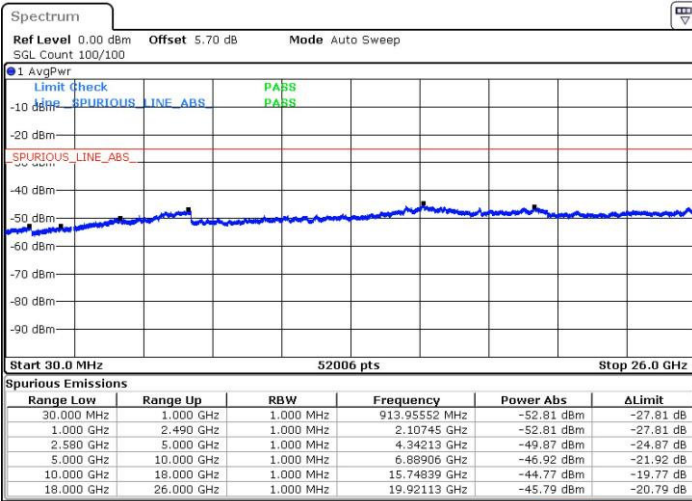

Middle Channel / QPSK

Middle Channel / 16QAM

Date: 31.MAR.2019 00:36:51