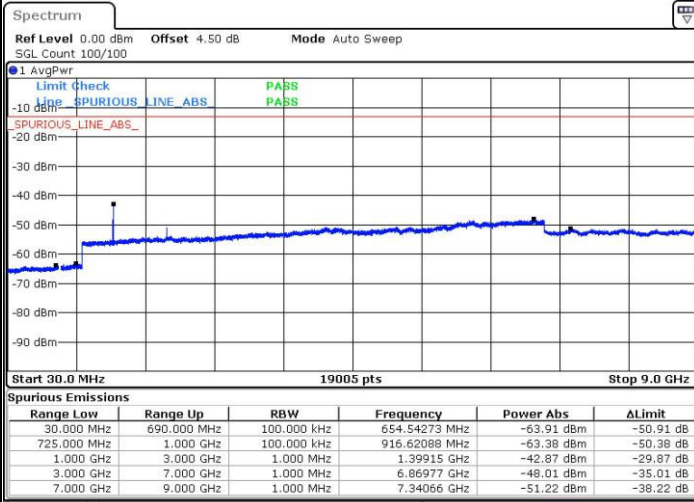

Highest Channel / 16QAM

Date: 30 MAR 2019 23:37:33

LTE Band 12 / 3MHz

Lowest Channel / QPSK

Date: 30 MAR 2019 23:40:42

Lowest Channel / 16QAM

Date: 30 MAR 2019 23:41:10

LTE Band 12 / 3MHz

Middle Channel / QPSK

Middle Channel / 16QAM

Date: 30 MAR 2019 23:42:09

Date: 30 MAR 2019 23:42:36

Highest Channel / QPSK

Highest Channel / 16QAM

Date: 30 MAR 2019 23:43:37

Date: 30 MAR 2019 23:44:04

LTE Band 12 / 5MHz

Lowest Channel / QPSK

Lowest Channel / 16QAM

Date: 30 MAR 2019 23:45:28

Date: 30 MAR 2019 23:45:59

Middle Channel / QPSK

Middle Channel / 16QAM

Date: 30 MAR 2019 23:47:23