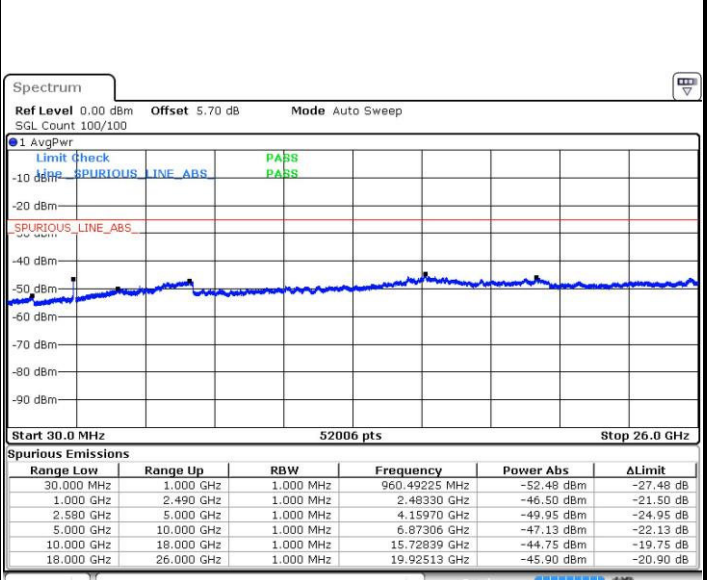

LTE Band 7 / 5MHz

Highest Channel / QPSK

Date: 31.MAR.2019 00:39:28

Highest Channel / 16QAM

Date: 31.MAR.2019 00:40:17

LTE Band 7 / 10MHz

Lowest Channel / QPSK

Date: 31.MAR.2019 00:56:22

Lowest Channel / 16QAM

Date: 31.MAR.2019 00:59:22

LTE Band 7 / 10MHz

Middle Channel / QPSK

Middle Channel / 16QAM

Date: 31.MAR.2019 01:01:17

Date: 31.MAR.2019 01:02:07

Highest Channel / QPSK

Highest Channel / 16QAM

Date: 31.MAR.2019 01:03:56

Date: 31.MAR.2019 01:04:49

LTE Band 7 / 15MHz

Lowest Channel / QPSK

Lowest Channel / 16QAM

Date: 31.MAR.2019 01:51:55

Date: 31.MAR.2019 01:41:30