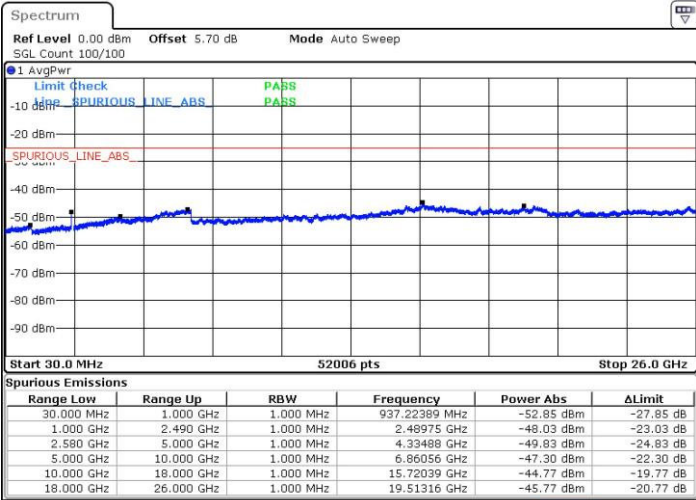

Middle Channel / QPSK

Middle Channel / 16QAM

Date: 31.MAR.2019 01:43:16

Date: 31.MAR.2019 01:44:07

LTE Band 7 / 15MHz

Highest Channel / QPSK

Date: 31.MAR.2019 01:45:57

Highest Channel / 16QAM

Date: 31.MAR.2019 01:47:48

LTE Band 7 / 20MHz

Lowest Channel / QPSK

Date: 31.MAR.2019 02:22:13

Lowest Channel / 16QAM

Date: 31.MAR.2019 02:23:51

LTE Band 7 / 20MHz

Middle Channel / QPSK

Middle Channel / 16QAM

Date: 31.MAR.2019 02:25:37

Date: 31.MAR.2019 02:26:32

Highest Channel / QPSK

Highest Channel / 16QAM

Date: 31.MAR.2019 02:28:23

Date: 31.MAR.2019 02:29:12

LTE Band 7 / 5MHz