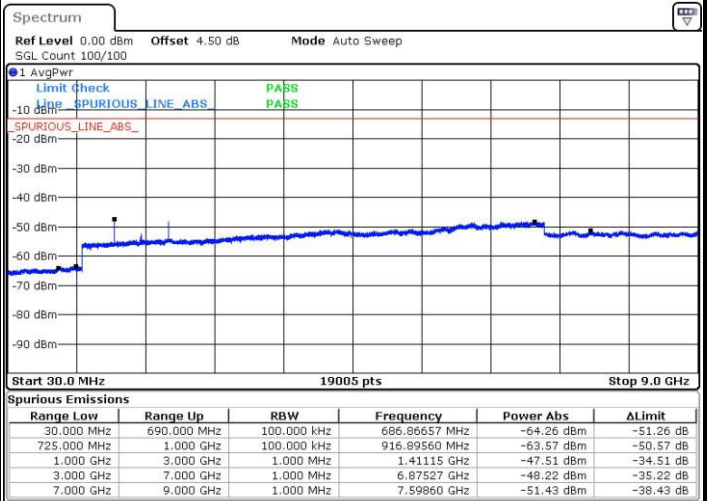

Middle Channel / QPSK

Middle Channel / 16QAM

Date: 30 MAR 2019 23:42:09

Date: 30 MAR 2019 23:42:36

Highest Channel / QPSK

Highest Channel / 16QAM

Date: 30 MAR 2019 23:43:37

Date: 30 MAR 2019 23:44:04

LTE Band 12 / 5MHz

Lowest Channel / QPSK

Lowest Channel / 16QAM

Date: 30 MAR 2019 23:45:28

Date: 30 MAR 2019 23:45:59

Middle Channel / QPSK

Middle Channel / 16QAM

Date: 30 MAR 2019 23:47:23