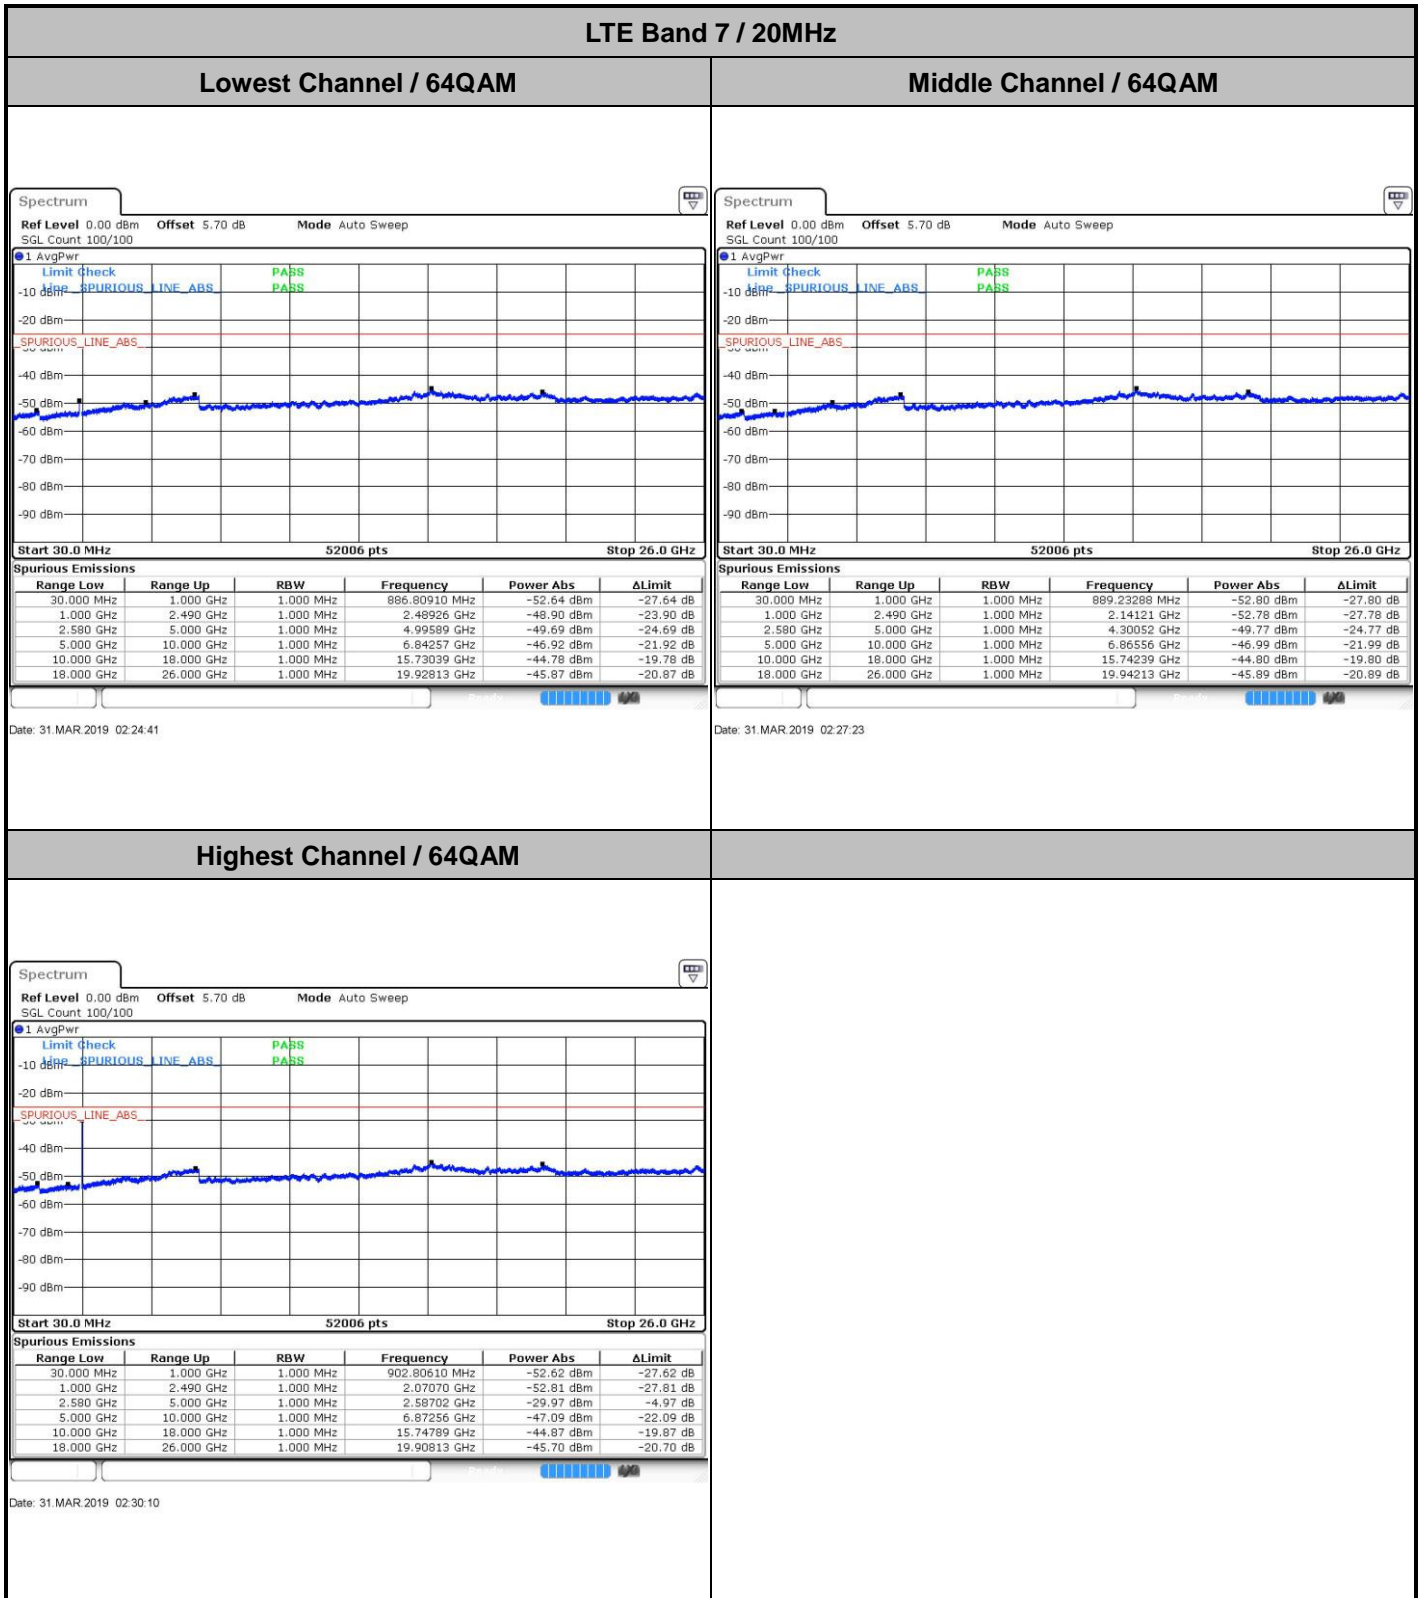

Lowest Channel / 64QAM

Middle Channel / 64QAM

Date: 31.MAR.2019 00:35:55

Date: 31.MAR.2019 00:38:33

Highest Channel / 64QAM

Date: 31.MAR.2019 00:41:12

LTE Band 7 / 10MHz

Lowest Channel / 64QAM

Middle Channel / 64QAM

Date: 31.MAR.2019 01:00:15

Date: 31.MAR.2019 01:03:02

Highest Channel / 64QAM

Date: 31.MAR.2019 01:05:43

LTE Band 7 / 15MHz

Lowest Channel / 64QAM

Middle Channel / 64QAM

Date: 31.MAR.2019 01:42.22

Date: 31.MAR.2019 01:44.59

Highest Channel / 64QAM

Date: 31.MAR.2019 01:50.13

LTE Band 12 / 1.4MHz

Lowest Channel / QPSK

Lowest Channel / 16QAM

Date: 30 MAR 2019 23:33:54