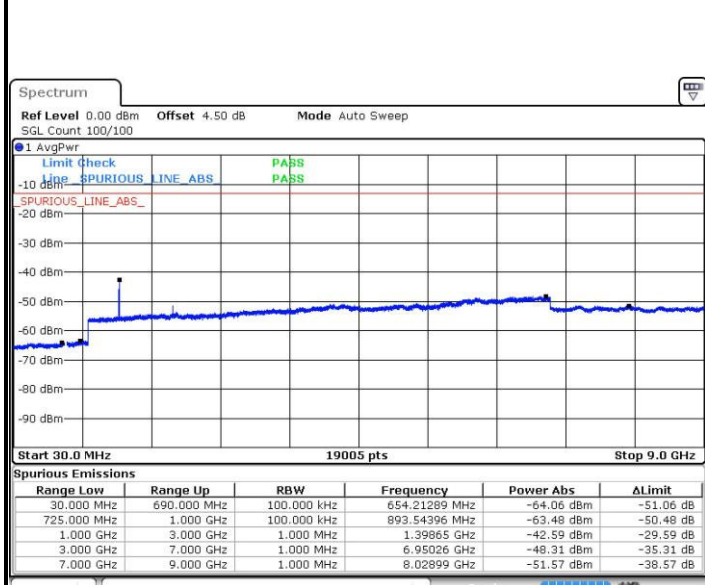

Date: 31.MAR.2019 01:42.22

Date: 31.MAR.2019 01:44.59

Highest Channel / 64QAM

Date: 31.MAR.2019 01:50.13

LTE Band 12 / 1.4MHz

Lowest Channel / QPSK

Lowest Channel / 16QAM

Date: 30 MAR 2019 23:33:54

Date: 30 MAR 2019 23:36:27

Middle Channel / QPSK

Middle Channel / 16QAM

Date: 30 MAR 2019 23:35:24

Date: 30 MAR 2019 23:36:57

LTE Band 12 / 1.4MHz

Highest Channel / QPSK

Date: 30 MAR 2019 23:35:52

Highest Channel / 16QAM

Date: 30 MAR 2019 23:37:33

LTE Band 12 / 3MHz

Lowest Channel / QPSK

Date: 30 MAR 2019 23:40:42

Lowest Channel / 16QAM

Date: 30 MAR 2019 23:41:10

LTE Band 12 / 3MHz

Middle Channel / QPSK

Middle Channel / 16QAM

Date: 30 MAR 2019 23:42:09

Date: 30 MAR 2019 23:42:36

Highest Channel / QPSK

Highest Channel / 16QAM

Date: 30 MAR 2019 23:43:37

Date: 30 MAR 2019 23:44:04