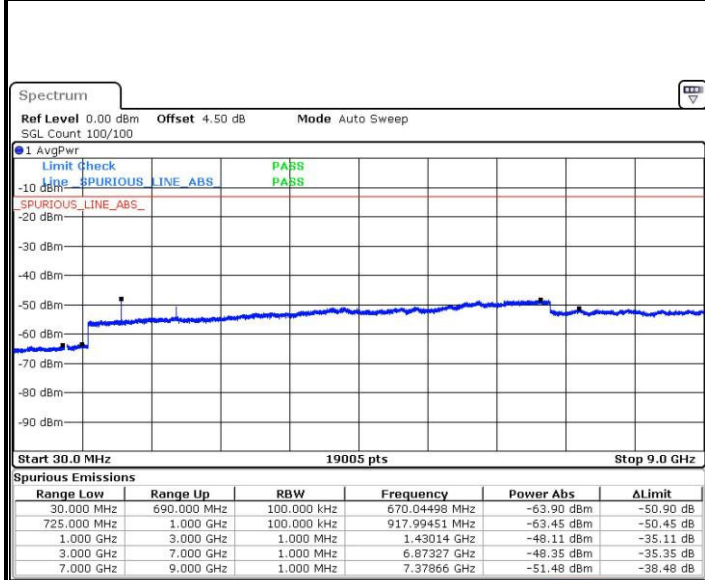

Date: 31.MAR.2019 01:42.22

Date: 31.MAR.2019 01:44.59

Highest Channel / 64QAM

Date: 31.MAR.2019 01:50.13

LTE Band 12 / 1.4MHz

Lowest Channel / QPSK

Lowest Channel / 16QAM

Date: 30 MAR 2019 23:33:54

Date: 30 MAR 2019 23:36:27

Middle Channel / QPSK

Middle Channel / 16QAM

Date: 30 MAR 2019 23:35:24

Date: 30 MAR 2019 23:36:57

LTE Band 12 / 1.4MHz

Highest Channel / QPSK

Date: 30 MAR 2019 23:35:52

Highest Channel / 16QAM

Date: 30 MAR 2019 23:37:33

LTE Band 12 / 3MHz

Lowest Channel / QPSK

Date: 30 MAR 2019 23:40:42

Lowest Channel / 16QAM

Date: 30 MAR 2019 23:41:10

LTE Band 12 / 3MHz