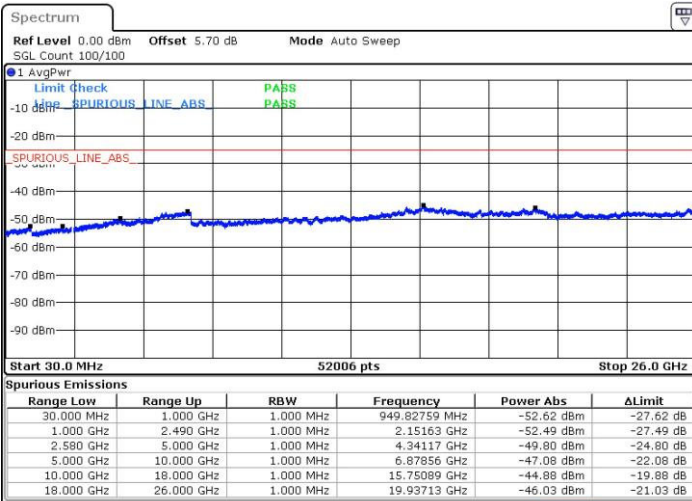

Highest Channel / 16QAM

Date: 31.MAR.2019 01:03:56

Date: 31.MAR.2019 01:04:49

LTE Band 7 / 15MHz

Lowest Channel / QPSK

Lowest Channel / 16QAM

Date: 31.MAR.2019 01:51:55

Date: 31.MAR.2019 01:41:30

Middle Channel / QPSK

Middle Channel / 16QAM

Date: 31.MAR.2019 01:43:16

Date: 31.MAR.2019 01:44:07

LTE Band 7 / 15MHz

Highest Channel / QPSK

Date: 31.MAR.2019 01:45:57

Highest Channel / 16QAM