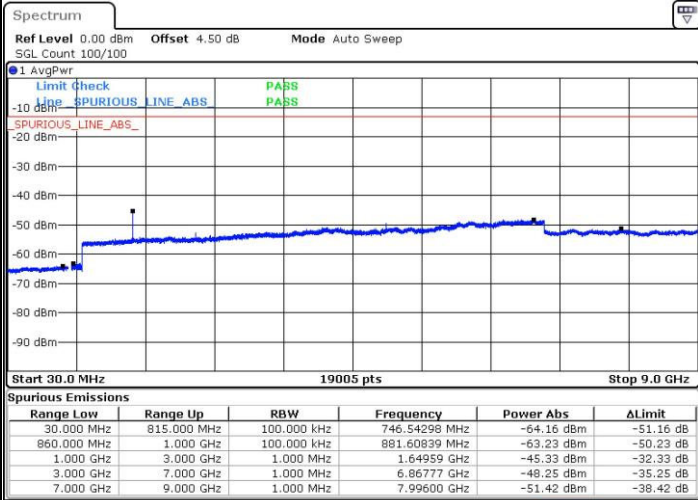

LTE Band 5 / 10MHz

Lowest Channel / 64QAM

Middle Channel / 64QAM

Date: 30 MAR 2019 22:18:31

Date: 30 MAR 2019 22:20:02

Highest Channel / 64QAM

Date: 30 MAR 2019 22:21:32

LTE Band 7 / 5MHz

LTE Band 7 / 5MHz

Highest Channel / QPSK

Date: 31.MAR.2019 00:39:28

Highest Channel / 16QAM

Date: 31.MAR.2019 00:40:17

LTE Band 7 / 10MHz

Lowest Channel / QPSK

Date: 31.MAR.2019 00:56:22