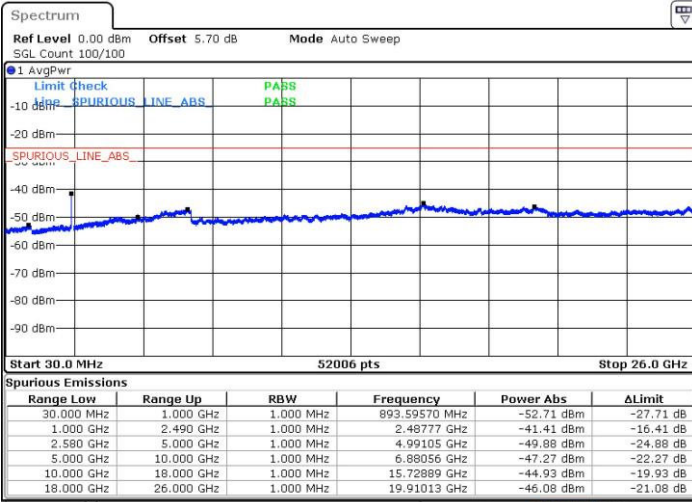

Highest Channel / 16QAM

Date: 31.MAR.2019 01:03:56

Date: 31.MAR.2019 01:04:49

LTE Band 7 / 15MHz

Lowest Channel / QPSK

Lowest Channel / 16QAM

Date: 31.MAR.2019 01:51:55

Date: 31.MAR.2019 01:41:30

Middle Channel / QPSK

Middle Channel / 16QAM

Date: 31.MAR.2019 01:43:16

Date: 31.MAR.2019 01:44:07

LTE Band 7 / 15MHz

Highest Channel / QPSK

Date: 31.MAR.2019 01:45:57

Highest Channel / 16QAM