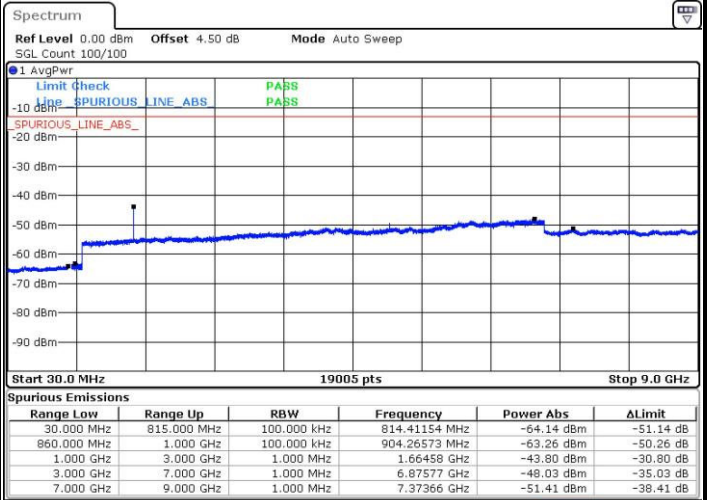

LTE Band 5 / 10MHz

Lowest Channel / 64QAM

Middle Channel / 64QAM

Date: 30 MAR 2019 22:18:31

Date: 30 MAR 2019 22:20:02

Highest Channel / 64QAM

Date: 30 MAR 2019 22:21:32

LTE Band 7 / 5MHz

LTE Band 7 / 5MHz

Highest Channel / QPSK

Date: 31.MAR.2019 00:39:28

Highest Channel / 16QAM

Date: 31.MAR.2019 00:40:17

LTE Band 7 / 10MHz

Lowest Channel / QPSK

Date: 31.MAR.2019 00:56:22