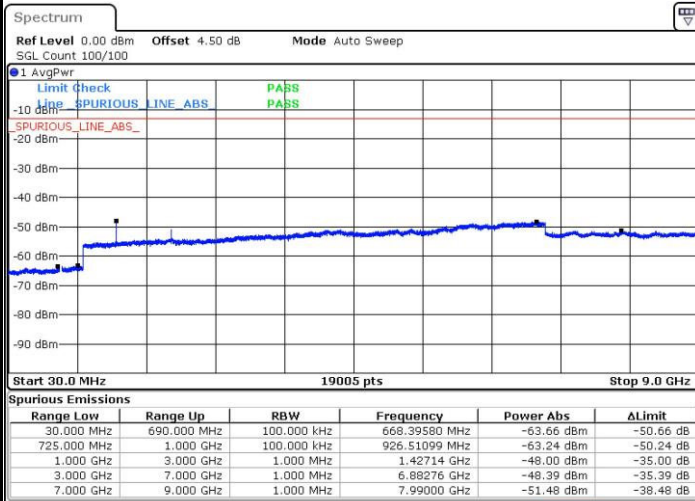

Highest Channel / 16QAM

Date: 30 MAR 2019 23:37:33

LTE Band 12 / 3MHz

Lowest Channel / QPSK

Date: 30 MAR 2019 23:40:42

Lowest Channel / 16QAM

Date: 30 MAR 2019 23:41:10

LTE Band 12 / 3MHz

Middle Channel / QPSK

Middle Channel / 16QAM

Date: 30 MAR 2019 23:42:09

Date: 30 MAR 2019 23:42:36

Highest Channel / QPSK

Highest Channel / 16QAM

Date: 30 MAR 2019 23:43:37

Date: 30 MAR 2019 23:44:04

LTE Band 12 / 5MHz

Lowest Channel / QPSK

Lowest Channel / 16QAM

Date: 30 MAR 2019 23:45:28

Date: 30 MAR 2019 23:45:59

Middle Channel / QPSK

Middle Channel / 16QAM

Date: 30 MAR 2019 23:47:23