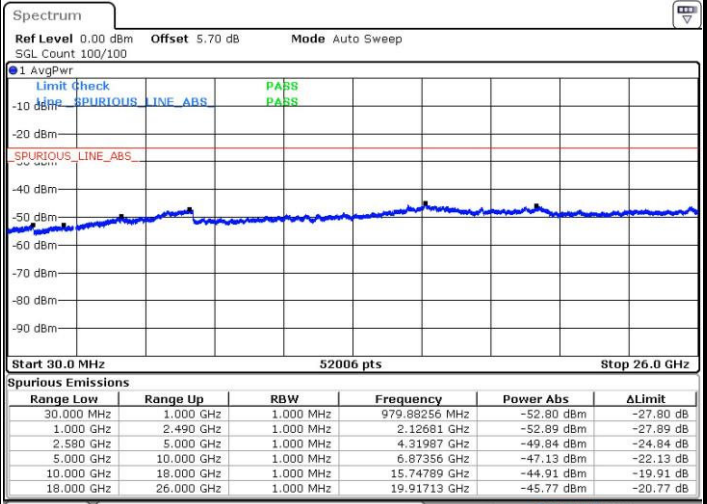

Middle Channel / 16QAM

Date: 31.MAR.2019 02:25:37

Date: 31.MAR.2019 02:26:32

Highest Channel / QPSK

Highest Channel / 16QAM

Date: 31.MAR.2019 02:28:23

Date: 31.MAR.2019 02:29:12

LTE Band 7 / 5MHz

Lowest Channel / 64QAM

Middle Channel / 64QAM

Date: 31.MAR.2019 00:35:55

Date: 31.MAR.2019 00:38:33

Highest Channel / 64QAM

Date: 31.MAR.2019 00:41:12

LTE Band 7 / 10MHz

Lowest Channel / 64QAM

Middle Channel / 64QAM

Date: 31.MAR.2019 01:00:15

Date: 31.MAR.2019 01:03:02

Highest Channel / 64QAM

Date: 31.MAR.2019 01:05:43

LTE Band 7 / 15MHz

Lowest Channel / 64QAM

Middle Channel / 64QAM