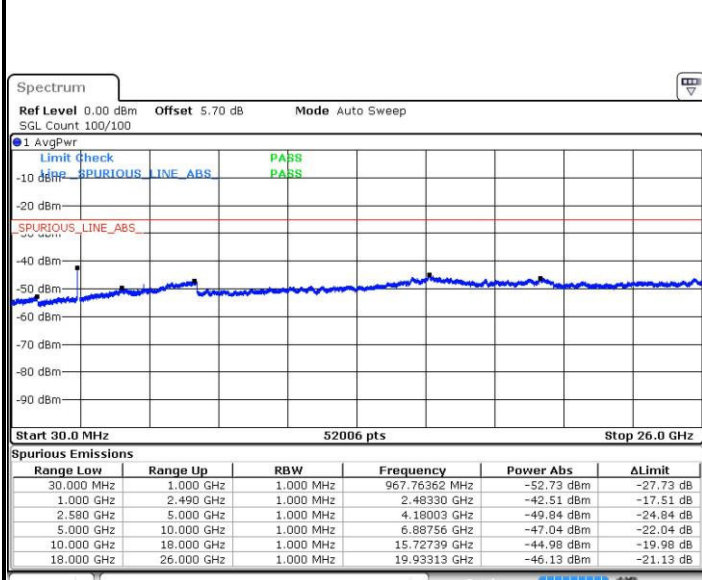

LTE Band 7 / 5MHz

Highest Channel / QPSK

Date: 31.MAR.2019 00:39:28

Highest Channel / 16QAM

Date: 31.MAR.2019 00:40:17

LTE Band 7 / 10MHz

Lowest Channel / QPSK

Date: 31.MAR.2019 00:56:22

Lowest Channel / 16QAM

Date: 31.MAR.2019 00:59:22

LTE Band 7 / 10MHz

Middle Channel / QPSK

Middle Channel / 16QAM

Date: 31.MAR.2019 01:01:17

Date: 31.MAR.2019 01:02:07

Highest Channel / QPSK

Highest Channel / 16QAM

Date: 31.MAR.2019 01:03:56

Date: 31.MAR.2019 01:04:49

LTE Band 7 / 15MHz

Lowest Channel / QPSK

Lowest Channel / 16QAM

Date: 31.MAR.2019 01:51:55

Date: 31.MAR.2019 01:41:30