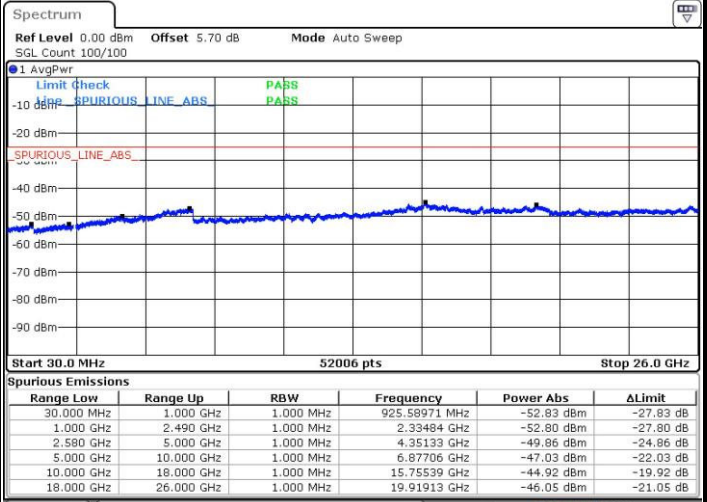

Date: 31.MAR.2019 00:57:52