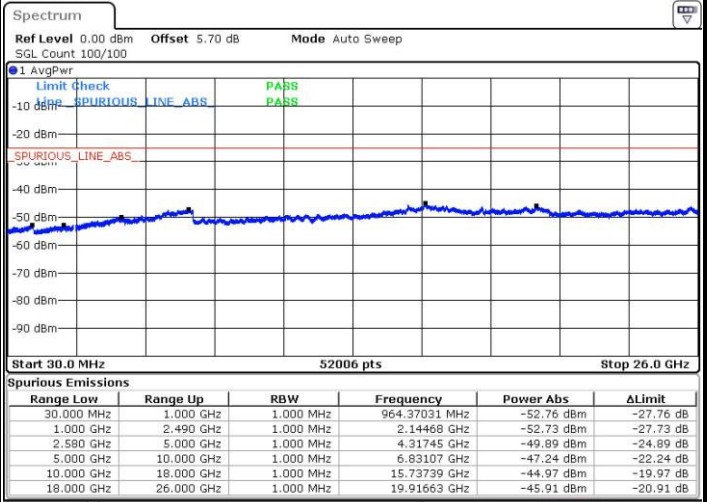

LTE Band 7 / 5MHz

Highest Channel / QPSK

Date: 31.MAR.2019 00:39:28

Highest Channel / 16QAM

Date: 31.MAR.2019 00:40:17

LTE Band 7 / 10MHz

Lowest Channel / QPSK

Date: 31.MAR.2019 00:56:22

Lowest Channel / 16QAM

Date: 31.MAR.2019 00:59:22

LTE Band 7 / 10MHz

Middle Channel / QPSK

Middle Channel / 16QAM

Date: 31.MAR.2019 01:01:17

Date: 31.MAR.2019 01:02:07

Highest Channel / QPSK

Highest Channel / 16QAM

Date: 31.MAR.2019 01:03:56

Date: 31.MAR.2019 01:04:49

LTE Band 7 / 15MHz

Lowest Channel / QPSK

Lowest Channel / 16QAM

Date: 31.MAR.2019 01:51:55

Date: 31.MAR.2019 01:41:30