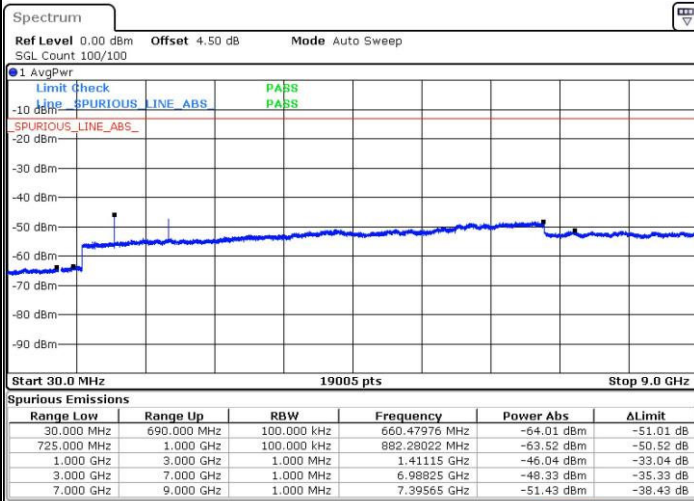

Middle Channel / QPSK

Middle Channel / 16QAM

Date: 30 MAR 2019 23:42:09

Date: 30 MAR 2019 23:42:36

Highest Channel / QPSK

Highest Channel / 16QAM

Date: 30 MAR 2019 23:43:37

Date: 30 MAR 2019 23:44:04

LTE Band 12 / 5MHz

Lowest Channel / QPSK

Lowest Channel / 16QAM

Date: 30 MAR 2019 23:45:28

Date: 30 MAR 2019 23:45:59

Middle Channel / QPSK

Middle Channel / 16QAM

Date: 30 MAR 2019 23:47:23