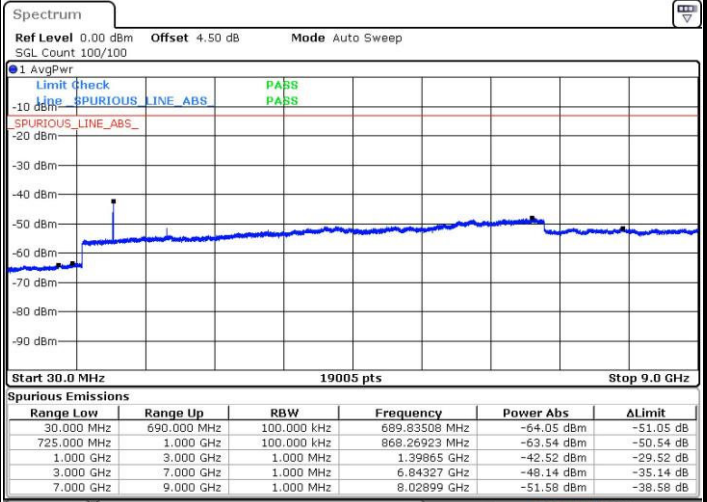

Middle Channel / 64QAM

Date: 31.MAR.2019 01:00:15

Date: 31.MAR.2019 01:03:02

Highest Channel / 64QAM

Date: 31.MAR.2019 01:05:43

LTE Band 7 / 15MHz

Lowest Channel / 64QAM

Middle Channel / 64QAM

Date: 31.MAR.2019 01:42.22

Date: 31.MAR.2019 01:44.59

Highest Channel / 64QAM

Date: 31.MAR.2019 01:50.13

LTE Band 12 / 1.4MHz

Lowest Channel / QPSK

Lowest Channel / 16QAM

Date: 30 MAR 2019 23:33:54

Date: 30 MAR 2019 23:36:27

Middle Channel / QPSK

Middle Channel / 16QAM

Date: 30 MAR 2019 23:35:24

Date: 30 MAR 2019 23:36:57

LTE Band 12 / 1.4MHz

Highest Channel / QPSK

Date: 30 MAR 2019 23:35:52

Highest Channel / 16QAM

Date: 30 MAR 2019 23:37:33

LTE Band 12 / 3MHz

Lowest Channel / QPSK

Date: 30 MAR 2019 23:40:42

Lowest Channel / 16QAM

Date: 30 MAR 2019 23:41:10

LTE Band 12 / 3MHz