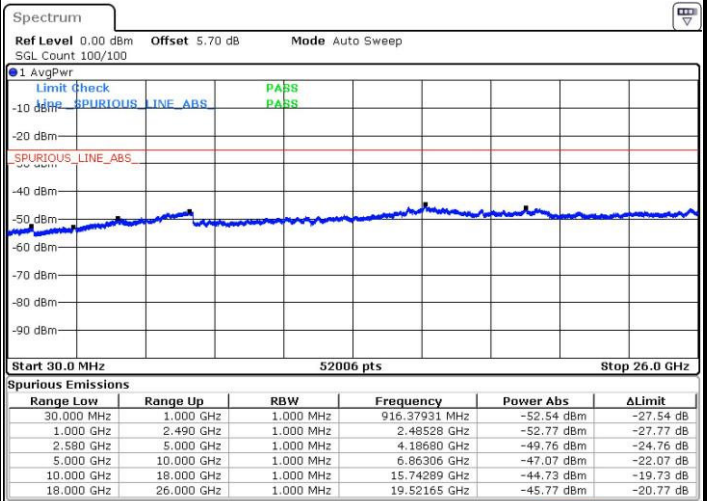

Lowest Channel / 16QAM

Date: 31.MAR.2019 00:59:22

LTE Band 7 / 10MHz

Middle Channel / QPSK

Middle Channel / 16QAM

Date: 31.MAR.2019 01:01:17

Date: 31.MAR.2019 01:02:07

Highest Channel / QPSK

Highest Channel / 16QAM

Date: 31.MAR.2019 01:03:56

Date: 31.MAR.2019 01:04:49

LTE Band 7 / 15MHz

Lowest Channel / QPSK

Lowest Channel / 16QAM

Date: 31.MAR.2019 01:51:55

Date: 31.MAR.2019 01:41:30

Middle Channel / QPSK

Middle Channel / 16QAM

Date: 31.MAR.2019 01:43:16

Date: 31.MAR.2019 01:44:07

LTE Band 7 / 15MHz

Highest Channel / QPSK

Date: 31.MAR.2019 01:45:57

Highest Channel / 16QAM