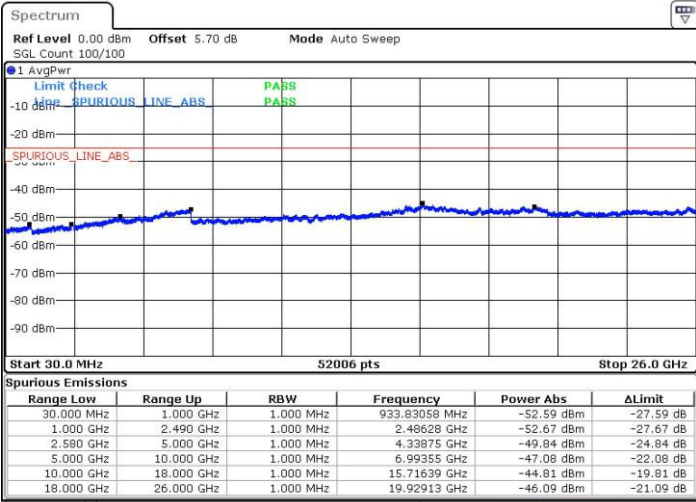

Lowest Channel / 16QAM

Date: 31.MAR.2019 00:59:22

LTE Band 7 / 10MHz

Middle Channel / QPSK

Middle Channel / 16QAM

Date: 31.MAR.2019 01:01:17

Date: 31.MAR.2019 01:02:07

Highest Channel / QPSK

Highest Channel / 16QAM

Date: 31.MAR.2019 01:03:56

Date: 31.MAR.2019 01:04:49

LTE Band 7 / 15MHz

Lowest Channel / QPSK

Lowest Channel / 16QAM

Date: 31.MAR.2019 01:51:55

Date: 31.MAR.2019 01:41:30