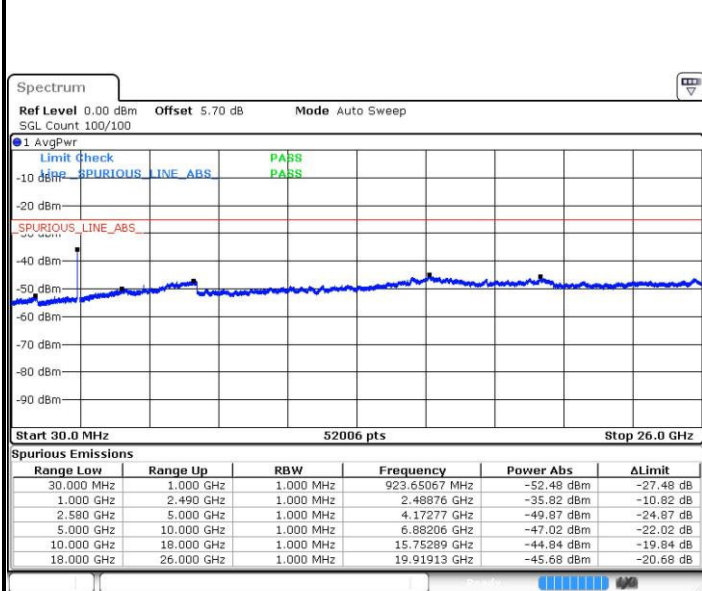

Highest Channel / 16QAM

Date: 31.MAR.2019 01:03:56

Date: 31.MAR.2019 01:04:49

LTE Band 7 / 15MHz

Lowest Channel / QPSK

Lowest Channel / 16QAM

Date: 31.MAR.2019 01:51:55

Date: 31.MAR.2019 01:41:30

Middle Channel / QPSK

Middle Channel / 16QAM

Date: 31.MAR.2019 01:43:16

Date: 31.MAR.2019 01:44:07

LTE Band 7 / 15MHz

Highest Channel / QPSK

Date: 31.MAR.2019 01:45:57

Highest Channel / 16QAM

Date: 31.MAR.2019 01:47:48

LTE Band 7 / 20MHz

Lowest Channel / QPSK

Date: 31.MAR.2019 02:22:13

Lowest Channel / 16QAM

Date: 31.MAR.2019 02:23:51

LTE Band 7 / 20MHz

Middle Channel / QPSK

Middle Channel / 16QAM

Date: 31.MAR.2019 02:25:37

Date: 31.MAR.2019 02:26:32

Highest Channel / QPSK

Highest Channel / 16QAM

Date: 31.MAR.2019 02:28:23

Date: 31.MAR.2019 02:29:12

LTE Band 7 / 5MHz