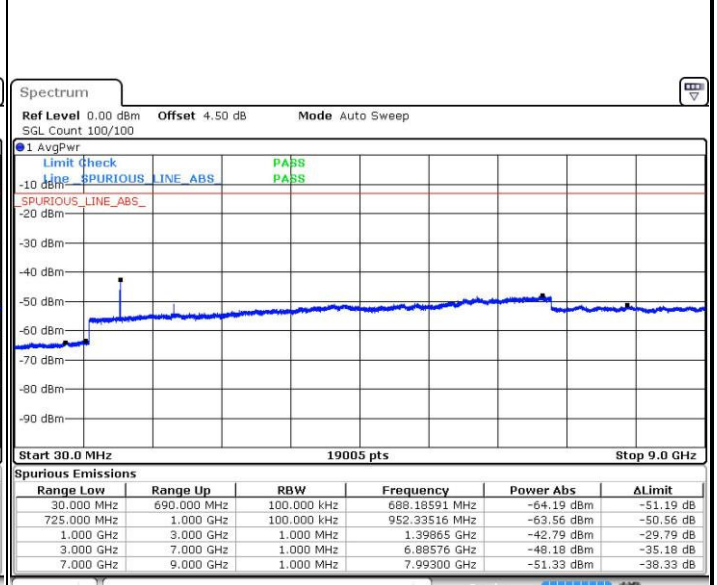

Date: 30 MAR 2019 23:36:27

Middle Channel / QPSK

Middle Channel / 16QAM

Date: 30 MAR 2019 23:35:24

Date: 30 MAR 2019 23:36:57

LTE Band 12 / 1.4MHz

Highest Channel / QPSK

Date: 30 MAR 2019 23:35:52

Highest Channel / 16QAM

Date: 30 MAR 2019 23:37:33

LTE Band 12 / 3MHz

Lowest Channel / QPSK

Date: 30 MAR 2019 23:40:42

Lowest Channel / 16QAM

Date: 30 MAR 2019 23:41:10

LTE Band 12 / 3MHz

Middle Channel / QPSK

Middle Channel / 16QAM

Date: 30 MAR 2019 23:42:09

Date: 30 MAR 2019 23:42:36

Highest Channel / QPSK

Highest Channel / 16QAM

Date: 30 MAR 2019 23:43:37

Date: 30 MAR 2019 23:44:04

LTE Band 12 / 5MHz

Lowest Channel / QPSK

Lowest Channel / 16QAM

Date: 30 MAR 2019 23:45:28

Date: 30 MAR 2019 23:45:59

Middle Channel / QPSK

Middle Channel / 16QAM

Date: 30 MAR 2019 23:47:23