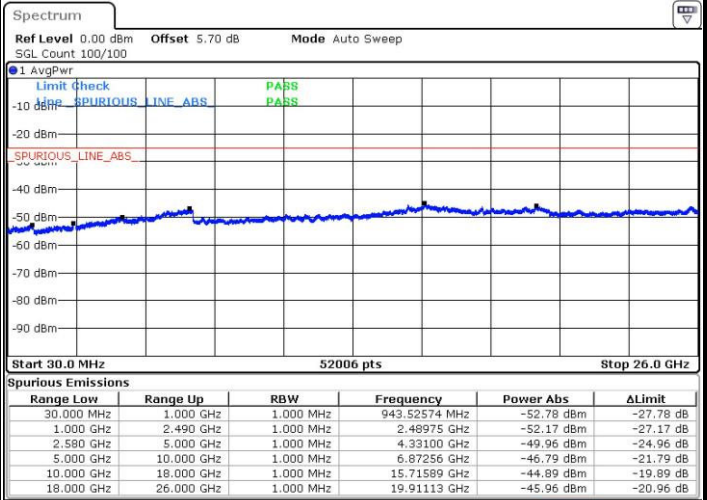

Middle Channel / QPSK

Middle Channel / 16QAM

Date: 31.MAR.2019 01:43:16

Date: 31.MAR.2019 01:44:07

LTE Band 7 / 15MHz

Highest Channel / QPSK

Date: 31.MAR.2019 01:45:57

Highest Channel / 16QAM

Date: 31.MAR.2019 01:47:48

LTE Band 7 / 20MHz

Lowest Channel / QPSK

Date: 31.MAR.2019 02:22:13

Lowest Channel / 16QAM

Date: 31.MAR.2019 02:23:51

LTE Band 7 / 20MHz

Middle Channel / QPSK

Middle Channel / 16QAM

Date: 31.MAR.2019 02:25:37

Date: 31.MAR.2019 02:26:32

Highest Channel / QPSK

Highest Channel / 16QAM

Date: 31.MAR.2019 02:28:23

Date: 31.MAR.2019 02:29:12

LTE Band 7 / 5MHz