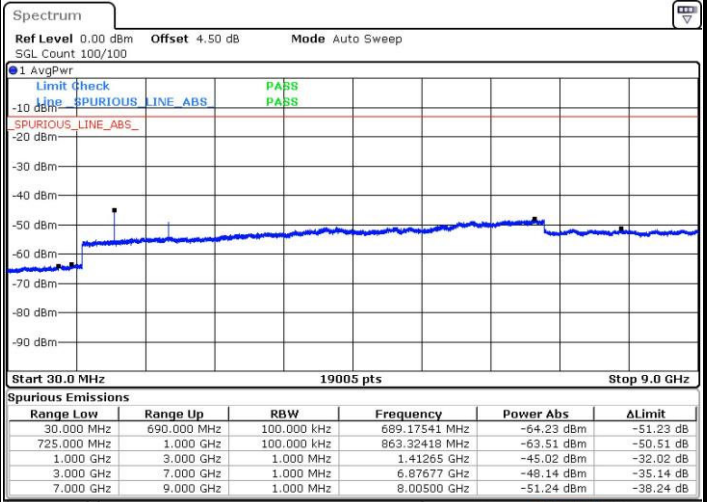

Date: 30 MAR 2019 23:36:27

Middle Channel / QPSK

Middle Channel / 16QAM

Date: 30 MAR 2019 23:35:24

Date: 30 MAR 2019 23:36:57

LTE Band 12 / 1.4MHz

Highest Channel / QPSK

Date: 30 MAR 2019 23:35:52

Highest Channel / 16QAM

Date: 30 MAR 2019 23:37:33

LTE Band 12 / 3MHz

Lowest Channel / QPSK

Date: 30 MAR 2019 23:40:42

Lowest Channel / 16QAM

Date: 30 MAR 2019 23:41:10

LTE Band 12 / 3MHz

Middle Channel / QPSK

Middle Channel / 16QAM

Date: 30 MAR 2019 23:42:09

Date: 30 MAR 2019 23:42:36

Highest Channel / QPSK

Highest Channel / 16QAM

Date: 30 MAR 2019 23:43:37

Date: 30 MAR 2019 23:44:04