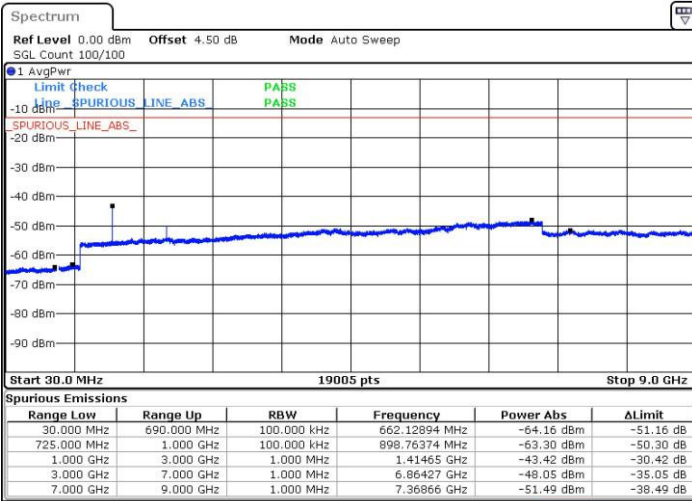

Middle Channel / 64QAM

Date: 31.MAR.2019 01:00:15

Date: 31.MAR.2019 01:03:02

Highest Channel / 64QAM

Date: 31.MAR.2019 01:05:43

LTE Band 7 / 15MHz

Lowest Channel / 64QAM

Middle Channel / 64QAM

Date: 31.MAR.2019 01:42.22

Date: 31.MAR.2019 01:44.59

Highest Channel / 64QAM

Date: 31.MAR.2019 01:50.13

LTE Band 12 / 1.4MHz

Lowest Channel / QPSK

Lowest Channel / 16QAM

Date: 30 MAR 2019 23:33:54

Date: 30 MAR 2019 23:36:27

Middle Channel / QPSK

Middle Channel / 16QAM

Date: 30 MAR 2019 23:35:24

Date: 30 MAR 2019 23:36:57

LTE Band 12 / 1.4MHz

Highest Channel / QPSK

Date: 30 MAR 2019 23:35:52