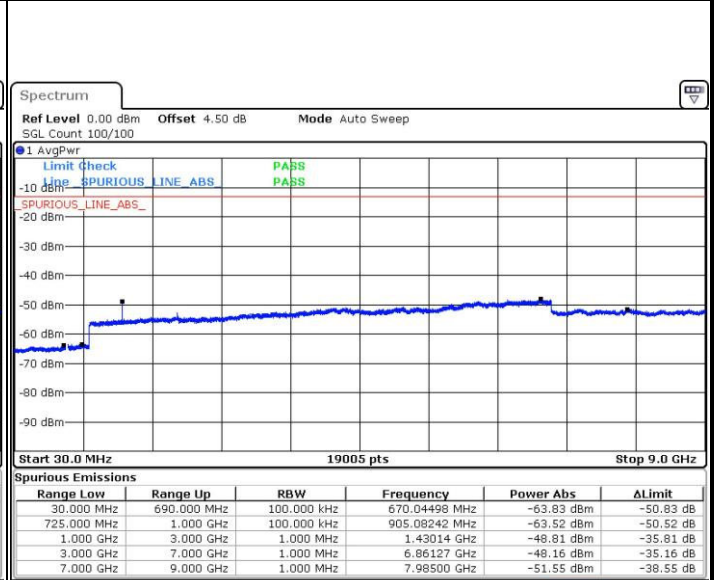

Date: 31.MAR.2019 01:42.22

Date: 31.MAR.2019 01:44.59

Highest Channel / 64QAM

Date: 31.MAR.2019 01:50.13

LTE Band 12 / 1.4MHz

Lowest Channel / QPSK

Lowest Channel / 16QAM

Date: 30 MAR 2019 23:33:54

Date: 30 MAR 2019 23:36:27

Middle Channel / QPSK

Middle Channel / 16QAM

Date: 30 MAR 2019 23:35:24

Date: 30 MAR 2019 23:36:57

LTE Band 12 / 1.4MHz

Highest Channel / QPSK

Date: 30 MAR 2019 23:35:52

Highest Channel / 16QAM

Date: 30 MAR 2019 23:37:33

LTE Band 12 / 3MHz

Lowest Channel / QPSK

Date: 30 MAR 2019 23:40:42

Lowest Channel / 16QAM

Date: 30 MAR 2019 23:41:10

LTE Band 12 / 3MHz