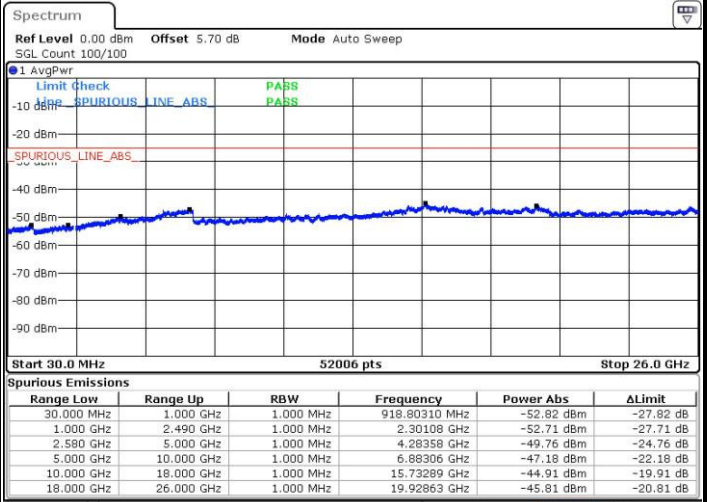

Lowest Channel / 64QAM

Middle Channel / 64QAM

Date: 31.MAR.2019 00:35:55

Date: 31.MAR.2019 00:38:33

Highest Channel / 64QAM

Date: 31.MAR.2019 00:41:12

LTE Band 7 / 10MHz

Lowest Channel / 64QAM

Middle Channel / 64QAM

Date: 31.MAR.2019 01:00:15

Date: 31.MAR.2019 01:03:02

Highest Channel / 64QAM

Date: 31.MAR.2019 01:05:43

LTE Band 7 / 15MHz

Lowest Channel / 64QAM

Middle Channel / 64QAM

Date: 31.MAR.2019 01:42.22

Date: 31.MAR.2019 01:44.59

Highest Channel / 64QAM

Date: 31.MAR.2019 01:50.13

LTE Band 12 / 1.4MHz

Lowest Channel / QPSK

Lowest Channel / 16QAM

Date: 30 MAR 2019 23:33:54