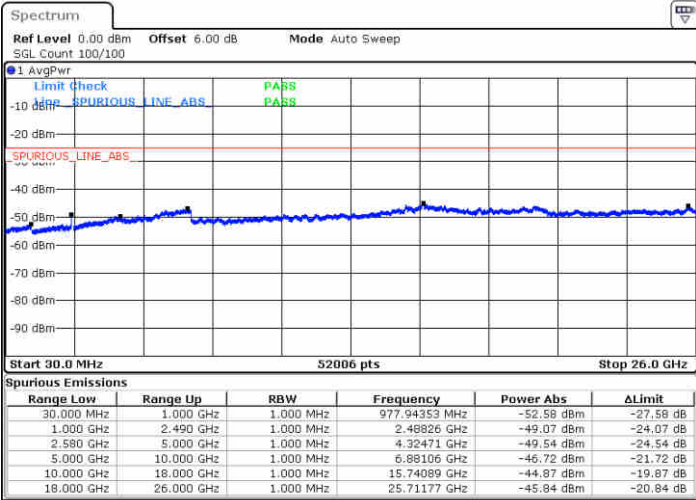

Lowest Channel / 64QAM

Middle Channel / 64QAM

Date: 22 JUN 2019 22:10:34

Date: 22 JUN 2019 22:11:28

Highest Channel / 64QAM

Date: 22 JUN 2019 22:12:22

**LTE Band 7 / 10MHz**

**Lowest Channel / 64QAM**

Date: 22 JUN 2019 22:18:50

**Middle Channel / 64QAM**

Date: 22 JUN 2019 22:19:44

**Highest Channel / 64QAM**

Date: 22 JUN 2019 22:20:38

LTE Band 7 / 15MHz

Lowest Channel / 64QAM

Middle Channel / 64QAM

Date: 22 JUN 2019 22:31:39

Date: 22 JUN 2019 22:32:33

Highest Channel / 64QAM

Date: 22 JUN 2019 22:33:27

**LTE Band 7 / 20MHz**

**Lowest Channel / 64QAM**

Date: 22 JUN 2019 22:39:54

**Middle Channel / 64QAM**