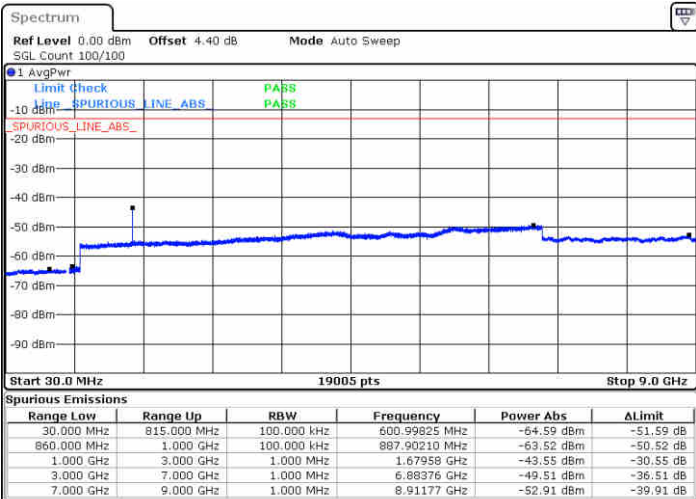

Middle Channel / 64QAM

Date: 13 JUN 2019 04:54:51

Date: 13 JUN 2019 04:55:46

Highest Channel / 64QAM

Date: 13 JUN 2019 05:00:36

LTE Band 5 / 5MHz

Lowest Channel / 64QAM

Middle Channel / 64QAM

Date: 14 JUN 2019 03:43:55

Date: 14 JUN 2019 03:45:28

Highest Channel / 64QAM

Date: 14 JUN 2019 03:50:19

LTE Band 5 / 10MHz

Lowest Channel / 64QAM

Middle Channel / 64QAM

Date: 14 JUN 2019 03:54:51

Date: 14 JUN 2019 03:55:45

Highest Channel / 64QAM

Date: 14 JUN 2019 04:00:36

LTE Band 7 / 5MHz

Lowest Channel / QPSK

Date: 22 JUN 2019 21:14:37

Lowest Channel / 16QAM

Date: 22 JUN 2019 21:15:31