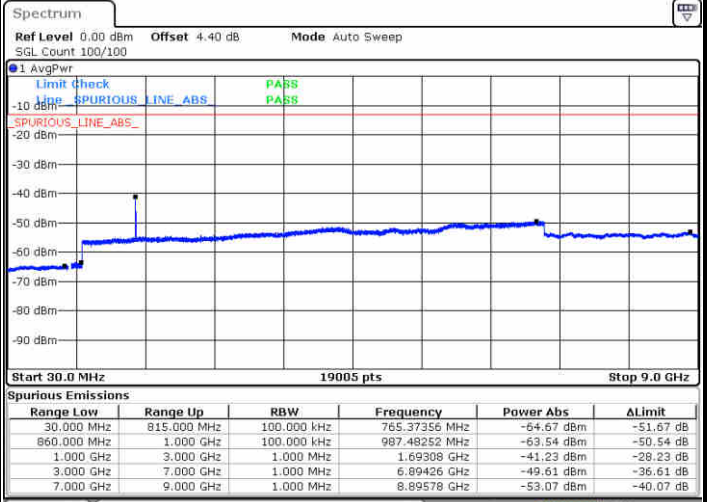

LTE Band 5 / 1.4MHz

Highest Channel / QPSK

Date: 14 JUN 2019 04:33:38

Highest Channel / 16QAM

Date: 14 JUN 2019 04:34:32

LTE Band 5 / 3MHz

Lowest Channel / QPSK

Date: 14 JUN 2019 04:42:41

Lowest Channel / 16QAM

Date: 14 JUN 2019 04:43:34

LTE Band 5 / 3MHz

Middle Channel / QPSK

Middle Channel / 16QAM

Date: 14 JUN 2019 04:45:09

Date: 14 JUN 2019 04:46:03

Highest Channel / QPSK

Highest Channel / 16QAM

Date: 14 JUN 2019 04:54:12

Date: 14 JUN 2019 04:55:05

LTE Band 5 / 5MHz

Lowest Channel / QPSK

Lowest Channel / 16QAM

Date: 13 JUN 2019 04:37:17

Date: 13 JUN 2019 04:36:49