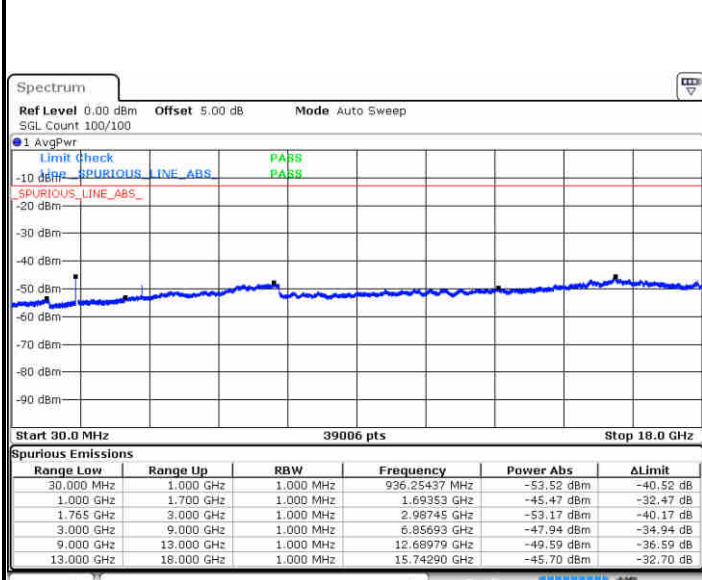

LTE Band 4 / 15MHz

Lowest Channel / QPSK

Lowest Channel / 16QAM

Date: 13 JUN 2019 01:20:17

Date: 13 JUN 2019 01:21:12

Middle Channel / QPSK

Middle Channel / 16QAM

Date: 13 JUN 2019 01:22:47

Date: 13 JUN 2019 01:23:42

LTE Band 4 / 15MHz

Highest Channel / QPSK

Date: 13 JUN 2019 01:29:47

Highest Channel / 16QAM

Date: 13 JUN 2019 01:30:42

LTE Band 4 / 20MHz

Lowest Channel / QPSK

Date: 13 JUN 2019 01:36:47

Lowest Channel / 16QAM

Date: 13 JUN 2019 01:37:42

LTE Band 4 / 20MHz

Middle Channel / QPSK

Middle Channel / 16QAM

Date: 13 JUN 2019 01:39:17

Date: 13 JUN 2019 01:40:12

Highest Channel / QPSK

Highest Channel / 16QAM

Date: 13 JUN 2019 01:46:17

Date: 13 JUN 2019 01:47:12

**LTE Band 4 / 1.4MHz**

**Lowest Channel / 64QAM**

Date: 13 JUN 2019 01:50:42

**Middle Channel / 64QAM**