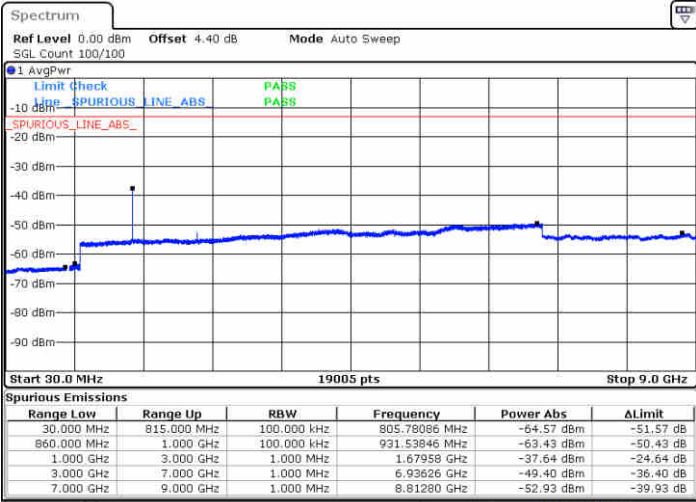

Middle Channel / 16QAM

Date: 14 JUN 2019 05:05:42

Date: 14 JUN 2019 05:06:36

Highest Channel / QPSK

Highest Channel / 16QAM

Date: 14 JUN 2019 05:14:45

Date: 14 JUN 2019 05:15:39

LTE Band 5 / 1.4MHz

Lowest Channel / 64QAM

Middle Channel / 64QAM

Date: 13 JUN 2019 04:44:37

Date: 13 JUN 2019 04:45:31

Highest Channel / 64QAM

Date: 13 JUN 2019 04:50:21

LTE Band 5 / 3MHz

Lowest Channel / 64QAM