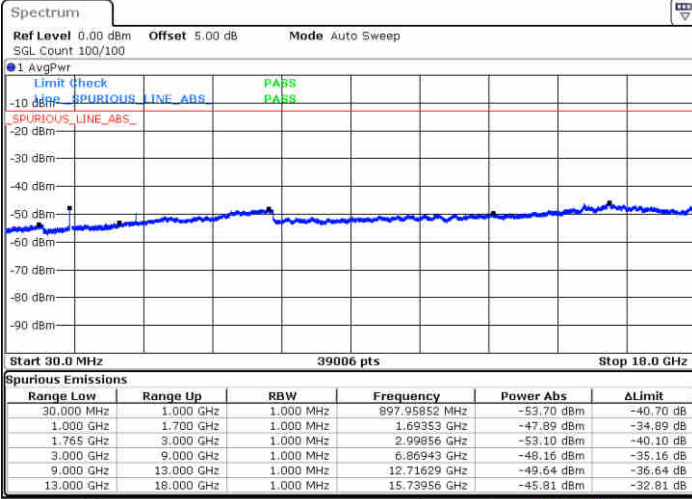

Highest Channel / 64QAM

Date: 13 JUN 2019 02:03:42

LTE Band 4 / 10MHz

Lowest Channel / 64QAM

Middle Channel / 64QAM

Date: 13 JUN 2019 02:15:27

Date: 13 JUN 2019 02:16:42

Highest Channel / 64QAM

Date: 13 JUN 2019 02:20:12

**LTE Band 4 / 15MHz**

**Lowest Channel / 64QAM**

Date: 13 JUN 2019 02:23:42

**Middle Channel / 64QAM**

Date: 13 JUN 2019 02:24:57

**Highest Channel / 64QAM**

Date: 13 JUN 2019 02:28:27

LTE Band 4 / 20MHz

Lowest Channel / 64QAM

Middle Channel / 64QAM

Date: 13 JUN 2019 02:31:57

Date: 13 JUN 2019 02:33:12

Highest Channel / 64QAM

Date: 13 JUN 2019 02:36:42

LTE Band 5 / 1.4MHz