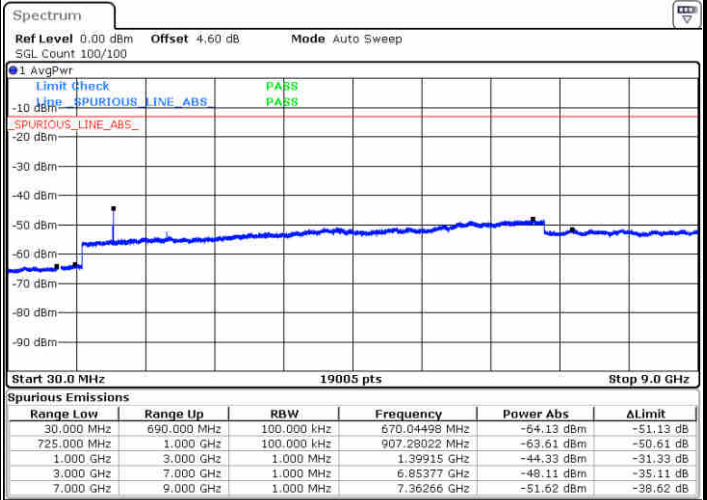

Date: 22 JUN 2019 23:12:50

LTE Band 12 / 3MHz

Lowest Channel / QPSK

Date: 22 JUN 2019 23:24:46

Lowest Channel / 16QAM

Date: 22 JUN 2019 23:25:40

LTE Band 12 / 3MHz

Middle Channel / QPSK

Middle Channel / 16QAM

Date: 22 JUN 2019 23:27:29

Date: 22 JUN 2019 23:28:35

Highest Channel / QPSK

Highest Channel / 16QAM

Date: 22 JUN 2019 23:28:24

Date: 22 JUN 2019 23:29:18

LTE Band 12 / 5MHz

Lowest Channel / QPSK

Lowest Channel / 16QAM

Date: 22 JUN 2019 23:41:14

Date: 22 JUN 2019 23:42:08

Middle Channel / QPSK

Middle Channel / 16QAM

Date: 22 JUN 2019 23:43:58

Date: 22 JUN 2019 23:43:03

LTE Band 12 / 5MHz

Highest Channel / QPSK

Date: 22 JUN 2019 23:44:52

Highest Channel / 16QAM

Date: 22 JUN 2019 23:45:47

LTE Band 12 / 10MHz

Lowest Channel / QPSK

Date: 22 JUN 2019 23:57:43