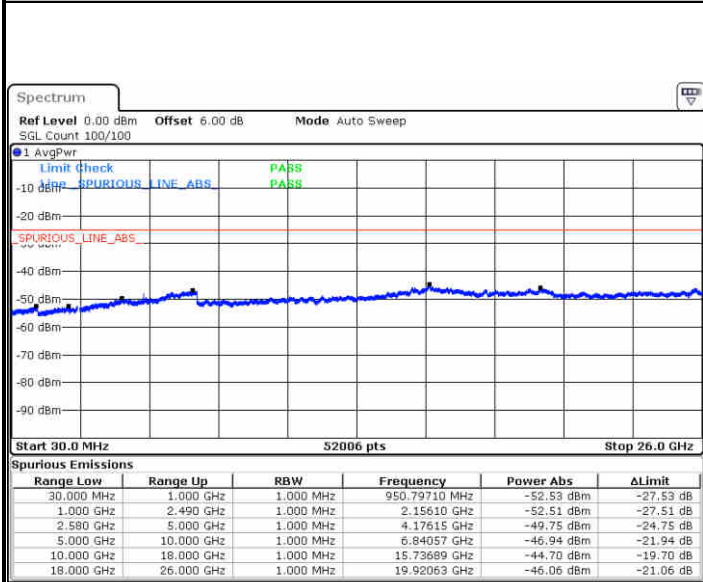

Date: 14 JUN 2019 03:43:55

Date: 14 JUN 2019 03:45:28

Highest Channel / 64QAM

Date: 14 JUN 2019 03:50:19

LTE Band 5 / 10MHz

Lowest Channel / 64QAM

Middle Channel / 64QAM

Date: 14 JUN 2019 03:54:51

Date: 14 JUN 2019 03:55:45

Highest Channel / 64QAM

Date: 14 JUN 2019 04:00:36

LTE Band 7 / 5MHz

Lowest Channel / QPSK

Date: 22 JUN 2019 21:14:37

Lowest Channel / 16QAM

Date: 22 JUN 2019 21:15:31

Middle Channel / QPSK

Date: 22 JUN 2019 21:17:19

Middle Channel / 16QAM

Date: 22 JUN 2019 21:16:25

LTE Band 7 / 5MHz

Highest Channel / QPSK

Date: 22 JUN 2019 21:18:13

Highest Channel / 16QAM