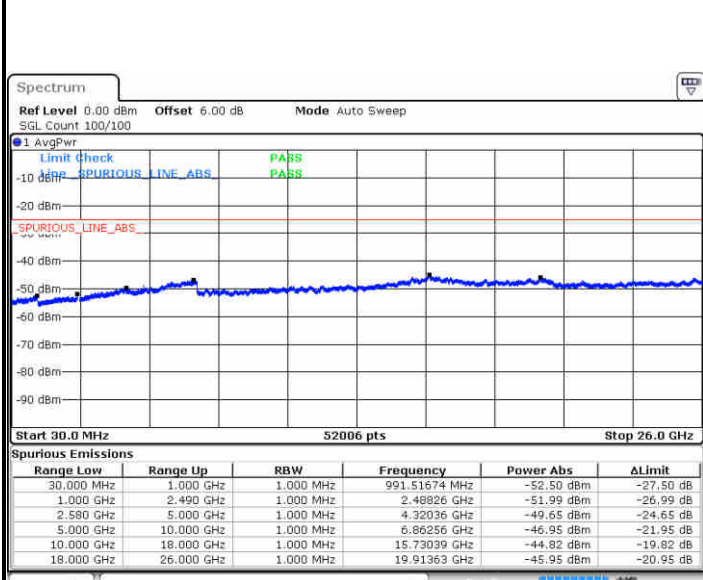

Date: 14 JUN 2019 03:43:55

Date: 14 JUN 2019 03:45:28

Highest Channel / 64QAM

Date: 14 JUN 2019 03:50:19

LTE Band 5 / 10MHz

Lowest Channel / 64QAM

Middle Channel / 64QAM

Date: 14 JUN 2019 03:54:51

Date: 14 JUN 2019 03:55:45

Highest Channel / 64QAM

Date: 14 JUN 2019 04:00:36

LTE Band 7 / 5MHz

Lowest Channel / QPSK

Date: 22 JUN 2019 21:14:37

Lowest Channel / 16QAM

Date: 22 JUN 2019 21:15:31

Middle Channel / QPSK

Date: 22 JUN 2019 21:17:19

Middle Channel / 16QAM

Date: 22 JUN 2019 21:16:25

LTE Band 7 / 5MHz

Highest Channel / QPSK

Date: 22 JUN 2019 21:18:13

Highest Channel / 16QAM

Date: 22 JUN 2019 21:19:07

LTE Band 7 / 10MHz

Lowest Channel / QPSK

Date: 22 JUN 2019 21:31:07

Lowest Channel / 16QAM

Date: 22 JUN 2019 21:32:01

LTE Band 7 / 10MHz

Middle Channel / QPSK