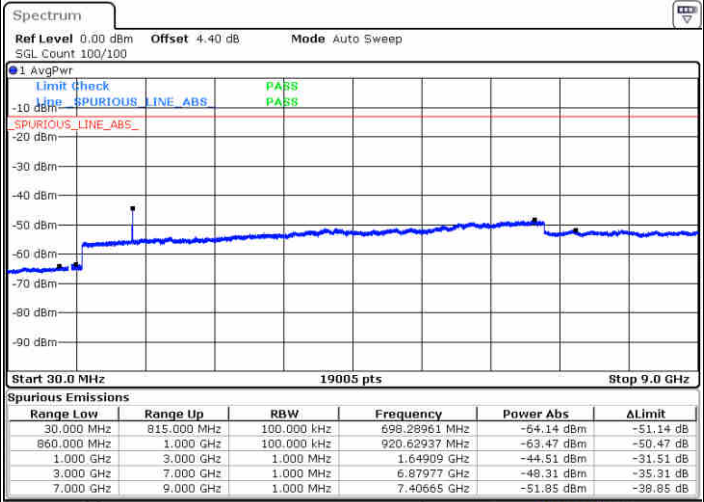

Lowest Channel / 16QAM

Date: 14 JUN 2019 04:43:34

LTE Band 5 / 3MHz

Middle Channel / QPSK

Middle Channel / 16QAM

Date: 14 JUN 2019 04:45:09

Date: 14 JUN 2019 04:46:03

Highest Channel / QPSK

Highest Channel / 16QAM

Date: 14 JUN 2019 04:54:12

Date: 14 JUN 2019 04:55:05

LTE Band 5 / 5MHz

Lowest Channel / QPSK

Lowest Channel / 16QAM

Date: 13 JUN 2019 04:37:17

Date: 13 JUN 2019 04:36:49

Middle Channel / QPSK

Middle Channel / 16QAM

Date: 13 JUN 2019 04:18:23

Date: 13 JUN 2019 04:19:17

LTE Band 5 / 5MHz

Highest Channel / QPSK

Date: 13 JUN 2019 04:27:22

Highest Channel / 16QAM