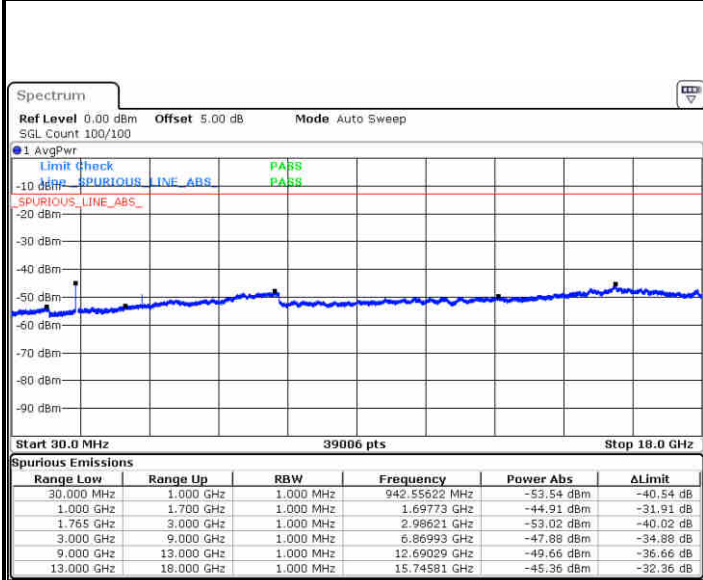

Date: 13 JUN 2019 01:51:57

**Highest Channel / 64QAM**

Date: 13 JUN 2019 01:55:27

LTE Band 4 / 3MHz

Lowest Channel / 64QAM

Middle Channel / 64QAM

Date: 13 JUN 2019 01:58:57

Date: 13 JUN 2019 02:00:12

Highest Channel / 64QAM

Date: 13 JUN 2019 02:03:42

LTE Band 4 / 10MHz

Lowest Channel / 64QAM

Middle Channel / 64QAM

Date: 13 JUN 2019 02:15:27

Date: 13 JUN 2019 02:16:42

Highest Channel / 64QAM

Date: 13 JUN 2019 02:20:12

**LTE Band 4 / 15MHz**

**Lowest Channel / 64QAM**

Date: 13 JUN 2019 02:23:42

**Middle Channel / 64QAM**

Date: 13 JUN 2019 02:24:57

**Highest Channel / 64QAM**

Date: 13 JUN 2019 02:28:27

LTE Band 4 / 20MHz

Lowest Channel / 64QAM

Middle Channel / 64QAM

Date: 13 JUN 2019 02:31:57

Date: 13 JUN 2019 02:33:12

Highest Channel / 64QAM

Date: 13 JUN 2019 02:36:42

LTE Band 5 / 1.4MHz