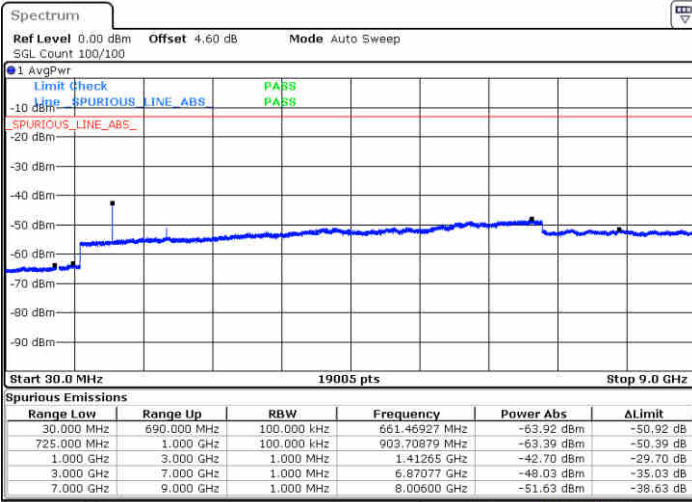

Middle Channel / QPSK

Date: 22 JUN 2019 23:11:01

Middle Channel / 16QAM

Date: 22 JUN 2019 23:10:07

LTE Band 12 / 1.4MHz

Highest Channel / QPSK

Date: 22 JUN 2019 23:11:56

Highest Channel / 16QAM

Date: 22 JUN 2019 23:12:50

LTE Band 12 / 3MHz

Lowest Channel / QPSK

Date: 22 JUN 2019 23:24:46

Lowest Channel / 16QAM

Date: 22 JUN 2019 23:25:40

LTE Band 12 / 3MHz

Middle Channel / QPSK

Middle Channel / 16QAM

Date: 22 JUN 2019 23:27:29

Date: 22 JUN 2019 23:28:35

Highest Channel / QPSK

Highest Channel / 16QAM

Date: 22 JUN 2019 23:28:24

Date: 22 JUN 2019 23:29:18

LTE Band 12 / 5MHz