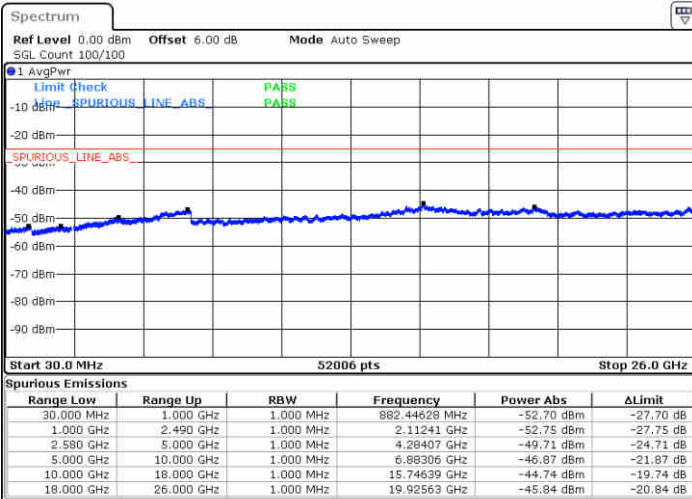

Date: 22 JUN 2019 22:06:52

Middle Channel / 16QAM

Date: 22 JUN 2019 22:05:58

Highest Channel / QPSK

Date: 22 JUN 2019 22:07:46

Highest Channel / 16QAM

Date: 22 JUN 2019 22:08:40

LTE Band 7 / 5MHz

Lowest Channel / 64QAM

Middle Channel / 64QAM

Date: 22 JUN 2019 22:10:34

Date: 22 JUN 2019 22:11:28

Highest Channel / 64QAM

Date: 22 JUN 2019 22:12:22

**LTE Band 7 / 10MHz**

**Lowest Channel / 64QAM**

Date: 22 JUN 2019 22:18:50

**Middle Channel / 64QAM**

Date: 22 JUN 2019 22:19:44

**Highest Channel / 64QAM**

Date: 22 JUN 2019 22:20:38

LTE Band 7 / 15MHz

Lowest Channel / 64QAM

Middle Channel / 64QAM