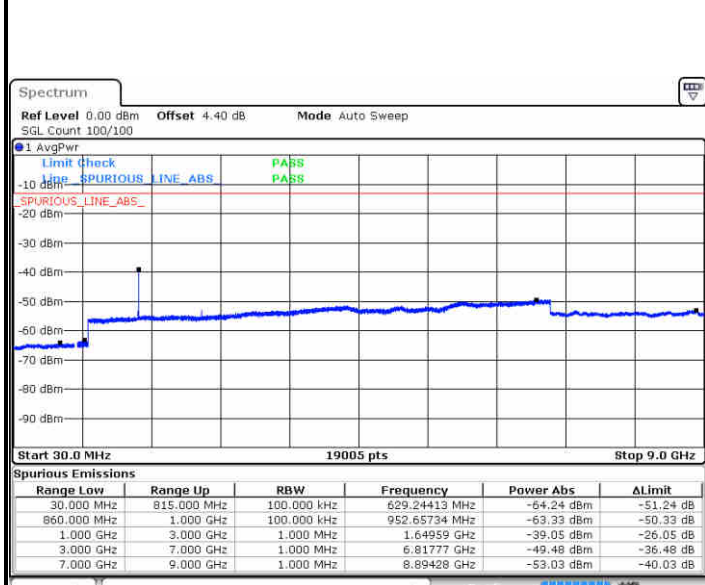

Highest Channel / 16QAM

Date: 14 JUN 2019 04:54:12

Date: 14 JUN 2019 04:55:05

LTE Band 5 / 5MHz

Lowest Channel / QPSK

Lowest Channel / 16QAM

Date: 13 JUN 2019 04:37:17

Date: 13 JUN 2019 04:36:49

Middle Channel / QPSK

Middle Channel / 16QAM

Date: 13 JUN 2019 04:18:23

Date: 13 JUN 2019 04:19:17

LTE Band 5 / 5MHz

Highest Channel / QPSK

Date: 13 JUN 2019 04:27:22

Highest Channel / 16QAM

Date: 13 JUN 2019 04:28:17

LTE Band 5 / 10MHz

Lowest Channel / QPSK

Date: 14 JUN 2019 05:03:14

Lowest Channel / 16QAM

Date: 14 JUN 2019 05:04:08

LTE Band 5 / 10MHz

Middle Channel / QPSK

Middle Channel / 16QAM

Date: 14 JUN 2019 05:05:42

Date: 14 JUN 2019 05:06:36

Highest Channel / QPSK

Highest Channel / 16QAM

Date: 14 JUN 2019 05:14:45

Date: 14 JUN 2019 05:15:39

LTE Band 5 / 1.4MHz