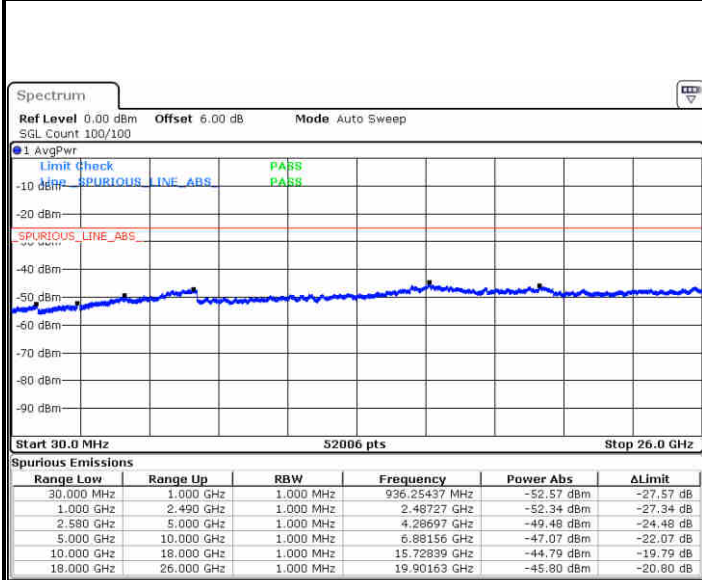

Date: 22 JUN 2019 22:06:52

Middle Channel / 16QAM

Date: 22 JUN 2019 22:05:58

Highest Channel / QPSK

Date: 22 JUN 2019 22:07:46

Highest Channel / 16QAM

Date: 22 JUN 2019 22:08:40

LTE Band 7 / 5MHz

Lowest Channel / 64QAM

Middle Channel / 64QAM

Date: 22 JUN 2019 22:10:34

Date: 22 JUN 2019 22:11:28

Highest Channel / 64QAM

Date: 22 JUN 2019 22:12:22

**LTE Band 7 / 10MHz**

**Lowest Channel / 64QAM**

Date: 22 JUN 2019 22:18:50

**Middle Channel / 64QAM**

Date: 22 JUN 2019 22:19:44

**Highest Channel / 64QAM**

Date: 22 JUN 2019 22:20:38

LTE Band 7 / 15MHz

Lowest Channel / 64QAM

Middle Channel / 64QAM

Date: 22 JUN 2019 22:31:39

Date: 22 JUN 2019 22:32:33

Highest Channel / 64QAM

Date: 22 JUN 2019 22:33:27

**LTE Band 7 / 20MHz**

**Lowest Channel / 64QAM**

Date: 22 JUN 2019 22:39:54

**Middle Channel / 64QAM**