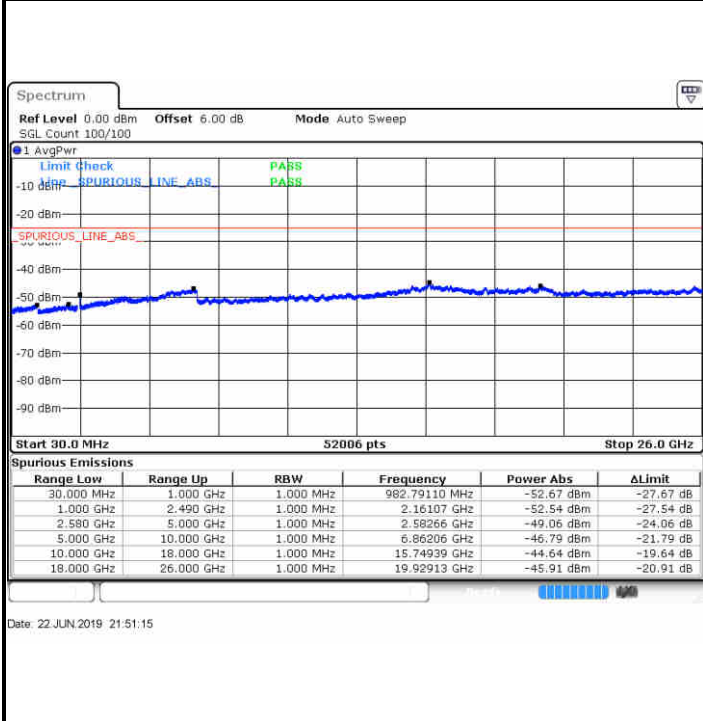

Middle Channel / 16QAM

Date: 22 JUN 2019 21:33:49

Date: 22 JUN 2019 21:32:55

Highest Channel / QPSK

Highest Channel / 16QAM

Date: 22 JUN 2019 21:34:43

Date: 22 JUN 2019 21:35:37

LTE Band 7 / 15MHz

Lowest Channel / QPSK

Lowest Channel / 16QAM

Date: 22 JUN 2019 21:47:39

Date: 22 JUN 2019 21:48:33

Middle Channel / QPSK

Middle Channel / 16QAM

Date: 22 JUN 2019 21:50:21

Date: 22 JUN 2019 21:49:27

LTE Band 7 / 15MHz

Highest Channel / QPSK

Highest Channel / 16QAM

LTE Band 7 / 20MHz

Lowest Channel / QPSK

Lowest Channel / 16QAM

LTE Band 7 / 20MHz

Middle Channel / QPSK