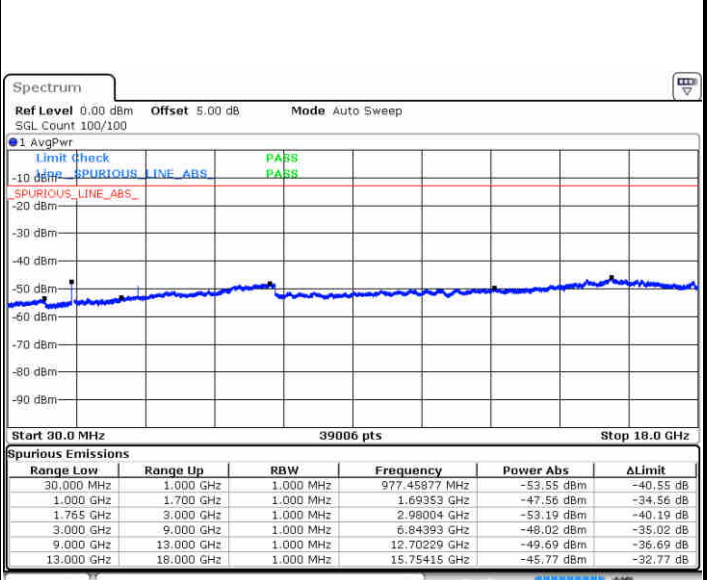

Date: 13 JUN 2019 01:23:42

LTE Band 4 / 15MHz

Highest Channel / QPSK

Date: 13 JUN 2019 01:29:47

Highest Channel / 16QAM

Date: 13 JUN 2019 01:30:42

LTE Band 4 / 20MHz

Lowest Channel / QPSK

Date: 13 JUN 2019 01:36:47

Lowest Channel / 16QAM

Date: 13 JUN 2019 01:37:42

LTE Band 4 / 20MHz

Middle Channel / QPSK

Middle Channel / 16QAM

Date: 13 JUN 2019 01:39:17

Date: 13 JUN 2019 01:40:12

Highest Channel / QPSK

Highest Channel / 16QAM

Date: 13 JUN 2019 01:46:17

Date: 13 JUN 2019 01:47:12

**LTE Band 4 / 1.4MHz**

**Lowest Channel / 64QAM**

Date: 13 JUN 2019 01:50:42

**Middle Channel / 64QAM**