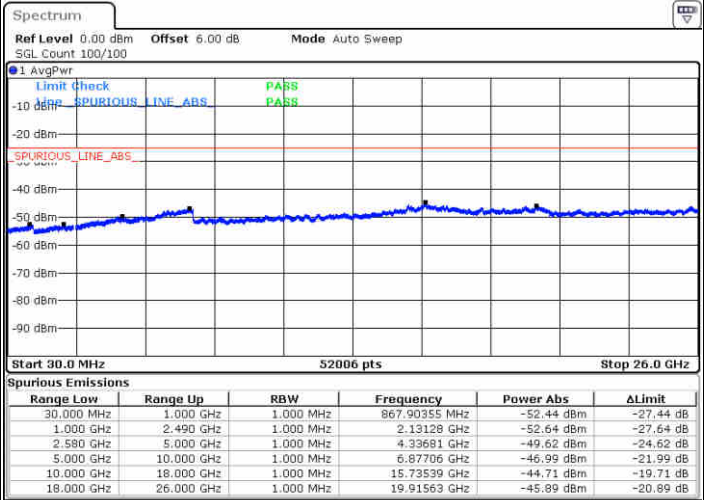

Lowest Channel / 64QAM

Middle Channel / 64QAM

Date: 22 JUN 2019 22:10:34

Date: 22 JUN 2019 22:11:28

Highest Channel / 64QAM

Date: 22 JUN 2019 22:12:22

**LTE Band 7 / 10MHz**

**Lowest Channel / 64QAM**

Date: 22 JUN 2019 22:18:50

**Middle Channel / 64QAM**

Date: 22 JUN 2019 22:19:44

**Highest Channel / 64QAM**

Date: 22 JUN 2019 22:20:38

LTE Band 7 / 15MHz

Lowest Channel / 64QAM

Middle Channel / 64QAM

Date: 22 JUN 2019 22:31:39

Date: 22 JUN 2019 22:32:33

Highest Channel / 64QAM

Date: 22 JUN 2019 22:33:27

**LTE Band 7 / 20MHz**

**Lowest Channel / 64QAM**

Date: 22 JUN 2019 22:39:54

**Middle Channel / 64QAM**

Date: 22 JUN 2019 22:40:48

**Highest Channel / 64QAM**

Date: 22 JUN 2019 22:41:42

LTE Band 12 / 1.4MHz

Lowest Channel / QPSK

Date: 22 JUN 2019 23:08:17

Lowest Channel / 16QAM

Date: 22 JUN 2019 23:09:12