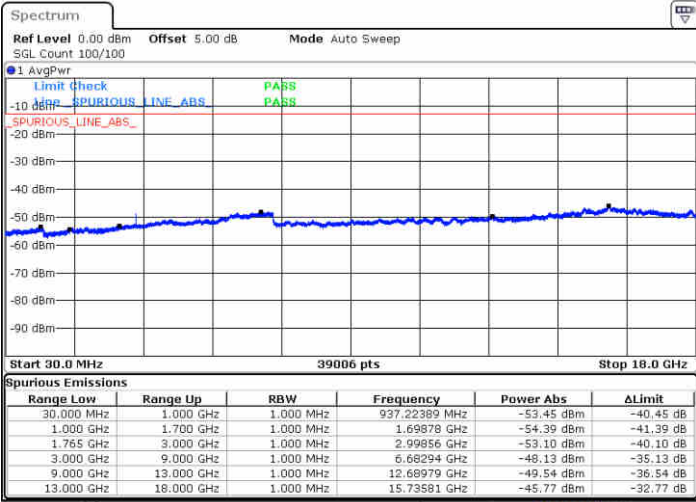

Highest Channel / QPSK

Highest Channel / 16QAM

Date: 13 JUN 2019 01:46:17

Date: 13 JUN 2019 01:47:12

**LTE Band 4 / 1.4MHz**

**Lowest Channel / 64QAM**

Date: 13 JUN 2019 01:50:42

**Middle Channel / 64QAM**

Date: 13 JUN 2019 01:51:57

**Highest Channel / 64QAM**

Date: 13 JUN 2019 01:55:27

LTE Band 4 / 3MHz

Lowest Channel / 64QAM

Middle Channel / 64QAM

Date: 13 JUN 2019 01:58:57

Date: 13 JUN 2019 02:00:12

Highest Channel / 64QAM

Date: 13 JUN 2019 02:03:42

LTE Band 4 / 10MHz

Lowest Channel / 64QAM

Middle Channel / 64QAM

Date: 13 JUN 2019 02:15:27

Date: 13 JUN 2019 02:16:42

Highest Channel / 64QAM