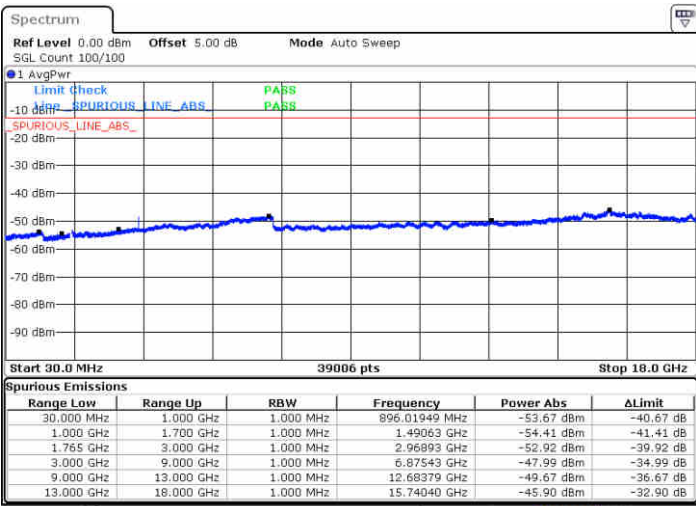

Highest Channel / 64QAM

Date: 13 JUN 2019 02:03:42

LTE Band 4 / 10MHz

Lowest Channel / 64QAM

Middle Channel / 64QAM

Date: 13 JUN 2019 02:15:27

Date: 13 JUN 2019 02:16:42

Highest Channel / 64QAM

Date: 13 JUN 2019 02:20:12

**LTE Band 4 / 15MHz**

**Lowest Channel / 64QAM**

Date: 13 JUN 2019 02:23:42

**Middle Channel / 64QAM**

Date: 13 JUN 2019 02:24:57

**Highest Channel / 64QAM**

Date: 13 JUN 2019 02:28:27