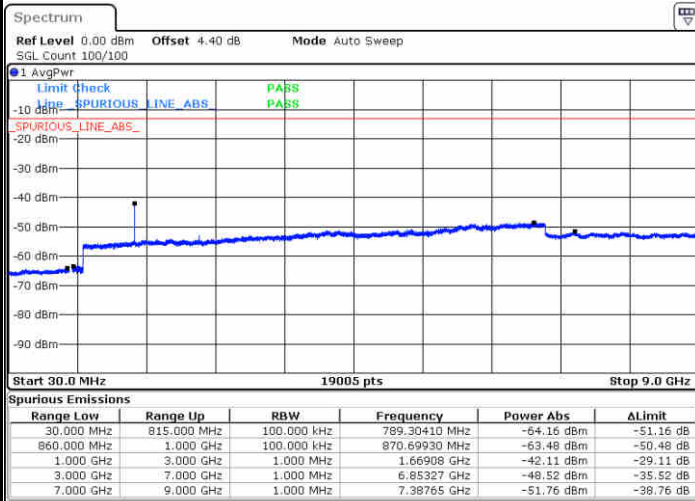

Lowest Channel / 16QAM

Date: 14 JUN 2019 04:43:34

LTE Band 5 / 3MHz

Middle Channel / QPSK

Middle Channel / 16QAM

Date: 14 JUN 2019 04:45:09

Date: 14 JUN 2019 04:46:03

Highest Channel / QPSK

Highest Channel / 16QAM

Date: 14 JUN 2019 04:54:12

Date: 14 JUN 2019 04:55:05

LTE Band 5 / 5MHz

Lowest Channel / QPSK

Lowest Channel / 16QAM

Date: 13 JUN 2019 04:37:17

Date: 13 JUN 2019 04:36:49

Middle Channel / QPSK

Middle Channel / 16QAM

Date: 13 JUN 2019 04:18:23

Date: 13 JUN 2019 04:19:17

LTE Band 5 / 5MHz

Highest Channel / QPSK

Date: 13 JUN 2019 04:27:22

Highest Channel / 16QAM