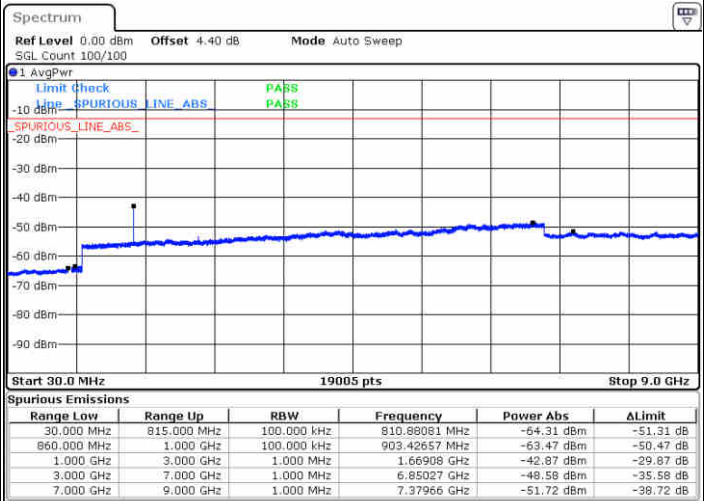

Highest Channel / 16QAM

Date: 14 JUN 2019 04:54:12

Date: 14 JUN 2019 04:55:05

LTE Band 5 / 5MHz

Lowest Channel / QPSK

Lowest Channel / 16QAM

Date: 13 JUN 2019 04:37:17

Date: 13 JUN 2019 04:36:49

Middle Channel / QPSK

Middle Channel / 16QAM

Date: 13 JUN 2019 04:18:23

Date: 13 JUN 2019 04:19:17

LTE Band 5 / 5MHz

Highest Channel / QPSK

Date: 13 JUN 2019 04:27:22

Highest Channel / 16QAM