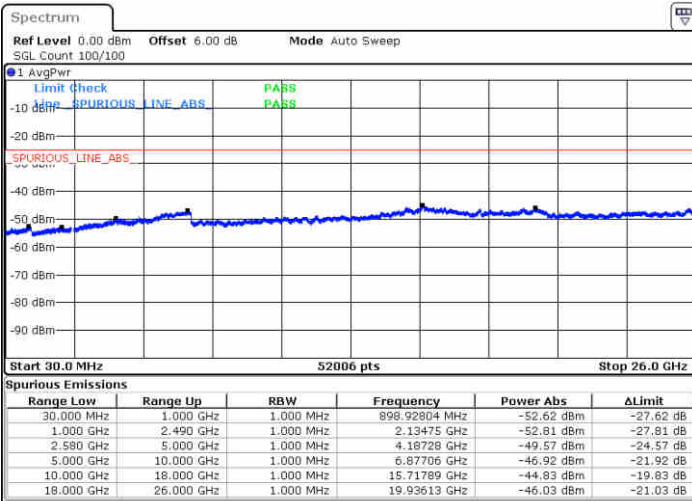

Middle Channel / 16QAM

Date: 22 JUN 2019 21:33:49

Date: 22 JUN 2019 21:32:55

Highest Channel / QPSK

Highest Channel / 16QAM

Date: 22 JUN 2019 21:34:43

Date: 22 JUN 2019 21:35:37

LTE Band 7 / 15MHz

Lowest Channel / QPSK

Lowest Channel / 16QAM

Date: 22 JUN 2019 21:47:39

Date: 22 JUN 2019 21:48:33

Middle Channel / QPSK

Middle Channel / 16QAM

Date: 22 JUN 2019 21:50:21

Date: 22 JUN 2019 21:49:27

LTE Band 7 / 15MHz

Highest Channel / QPSK

Highest Channel / 16QAM

LTE Band 7 / 20MHz

Lowest Channel / QPSK

Lowest Channel / 16QAM

LTE Band 7 / 20MHz

Middle Channel / QPSK