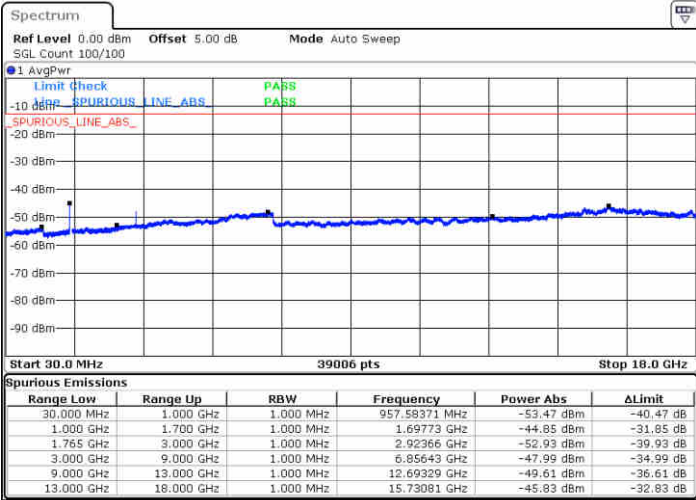

LTE Band 4 / 15MHz

Lowest Channel / QPSK

Lowest Channel / 16QAM

Date: 13 JUN 2019 01:20:17

Date: 13 JUN 2019 01:21:12

Middle Channel / QPSK

Middle Channel / 16QAM

Date: 13 JUN 2019 01:22:47

Date: 13 JUN 2019 01:23:42

LTE Band 4 / 15MHz

Highest Channel / QPSK

Date: 13 JUN 2019 01:29:47

Highest Channel / 16QAM

Date: 13 JUN 2019 01:30:42

LTE Band 4 / 20MHz

Lowest Channel / QPSK