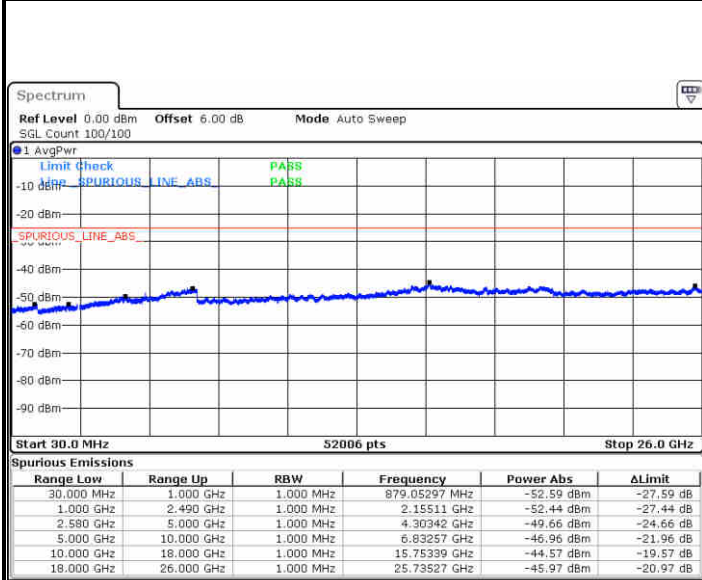

Lowest Channel / QPSK

Lowest Channel / 16QAM

Date: 22 JUN 2019 21:47:39

Date: 22 JUN 2019 21:48:33

Middle Channel / QPSK

Middle Channel / 16QAM

Date: 22 JUN 2019 21:50:21

Date: 22 JUN 2019 21:49:27

LTE Band 7 / 15MHz

Highest Channel / QPSK

Highest Channel / 16QAM

LTE Band 7 / 20MHz

Lowest Channel / QPSK

Lowest Channel / 16QAM

LTE Band 7 / 20MHz

Middle Channel / QPSK

Date: 22 JUN 2019 22:06:52

Middle Channel / 16QAM

Date: 22 JUN 2019 22:05:58

Highest Channel / QPSK

Date: 22 JUN 2019 22:07:46

Highest Channel / 16QAM

Date: 22 JUN 2019 22:08:40

LTE Band 7 / 5MHz

Lowest Channel / 64QAM

Middle Channel / 64QAM

Date: 22 JUN 2019 22:10:34

Date: 22 JUN 2019 22:11:28

Highest Channel / 64QAM

Date: 22 JUN 2019 22:12:22

**LTE Band 7 / 10MHz**

**Lowest Channel / 64QAM**