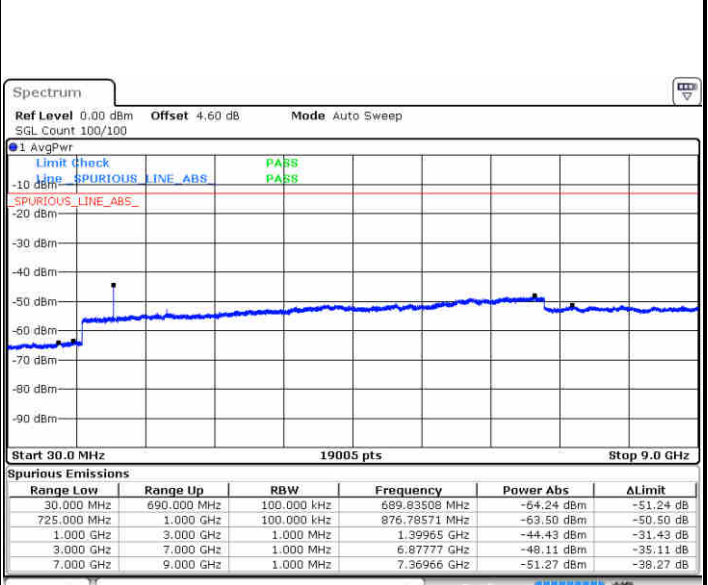

Middle Channel / 16QAM

Date: 22 JUN 2019 23:27:29

Date: 22 JUN 2019 23:28:35

Highest Channel / QPSK

Highest Channel / 16QAM

Date: 22 JUN 2019 23:28:24

Date: 22 JUN 2019 23:29:18

LTE Band 12 / 5MHz

Lowest Channel / QPSK

Lowest Channel / 16QAM

Date: 22 JUN 2019 23:41:14

Date: 22 JUN 2019 23:42:08

Middle Channel / QPSK

Middle Channel / 16QAM

Date: 22 JUN 2019 23:43:58

Date: 22 JUN 2019 23:43:03

LTE Band 12 / 5MHz

Highest Channel / QPSK

Date: 22 JUN 2019 23:44:52

Highest Channel / 16QAM

Date: 22 JUN 2019 23:45:47

LTE Band 12 / 10MHz

Lowest Channel / QPSK

Date: 22 JUN 2019 23:57:43

Lowest Channel / 16QAM

Date: 22 JUN 2019 23:58:37