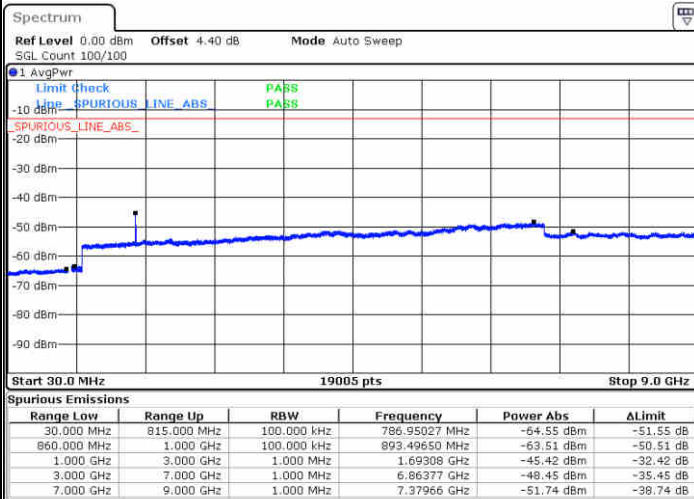

Lowest Channel / 64QAM

Middle Channel / 64QAM

Date: 13 JUN 2019 04:44:37

Date: 13 JUN 2019 04:45:31

Highest Channel / 64QAM

Date: 13 JUN 2019 04:50:21

LTE Band 5 / 3MHz

Lowest Channel / 64QAM

Middle Channel / 64QAM

Date: 13 JUN 2019 04:54:51

Date: 13 JUN 2019 04:55:46

Highest Channel / 64QAM

Date: 13 JUN 2019 05:00:36

LTE Band 5 / 5MHz

Lowest Channel / 64QAM

Middle Channel / 64QAM

Date: 14 JUN 2019 03:43:55

Date: 14 JUN 2019 03:45:28

Highest Channel / 64QAM

Date: 14 JUN 2019 03:50:19

LTE Band 5 / 10MHz

Lowest Channel / 64QAM

Middle Channel / 64QAM

Date: 14 JUN 2019 03:54:51