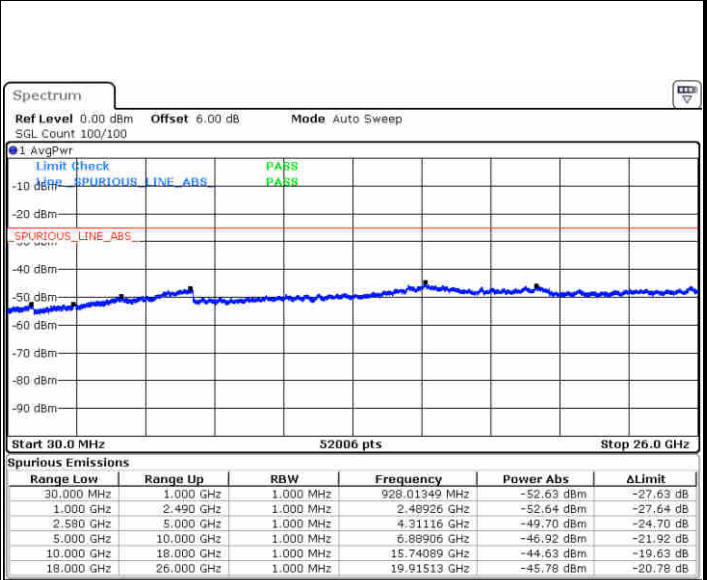

Date: 14 JUN 2019 03:55:45

Highest Channel / 64QAM

Date: 14 JUN 2019 04:00:36

LTE Band 7 / 5MHz

Lowest Channel / QPSK

Date: 22 JUN 2019 21:14:37

Lowest Channel / 16QAM

Date: 22 JUN 2019 21:15:31

Middle Channel / QPSK

Date: 22 JUN 2019 21:17:19

Middle Channel / 16QAM

Date: 22 JUN 2019 21:16:25

LTE Band 7 / 5MHz

Highest Channel / QPSK

Date: 22 JUN 2019 21:18:13

Highest Channel / 16QAM

Date: 22 JUN 2019 21:19:07

LTE Band 7 / 10MHz

Lowest Channel / QPSK

Date: 22 JUN 2019 21:31:07

Lowest Channel / 16QAM

Date: 22 JUN 2019 21:32:01

LTE Band 7 / 10MHz

Middle Channel / QPSK