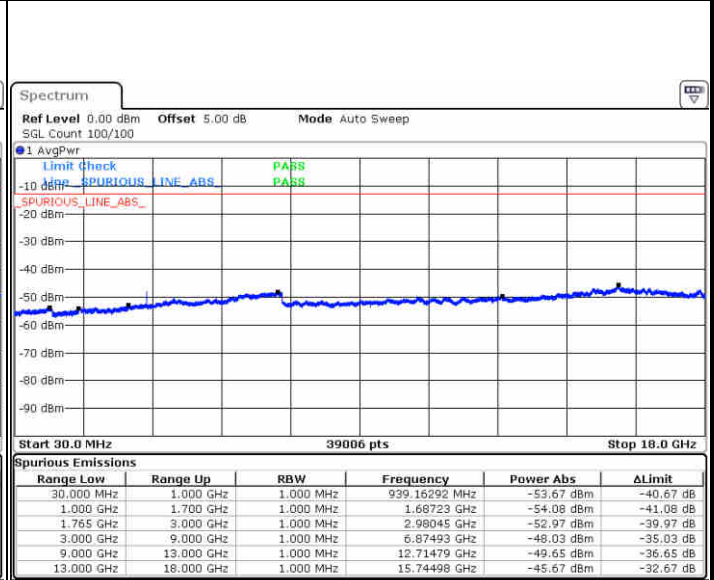

Date: 13 JUN 2019 01:36:47

Lowest Channel / 16QAM

Date: 13 JUN 2019 01:37:42

LTE Band 4 / 20MHz

Middle Channel / QPSK

Middle Channel / 16QAM

Date: 13 JUN 2019 01:39:17

Date: 13 JUN 2019 01:40:12

Highest Channel / QPSK

Highest Channel / 16QAM

Date: 13 JUN 2019 01:46:17

Date: 13 JUN 2019 01:47:12

**LTE Band 4 / 1.4MHz**

**Lowest Channel / 64QAM**

Date: 13 JUN 2019 01:50:42

**Middle Channel / 64QAM**

Date: 13 JUN 2019 01:51:57

**Highest Channel / 64QAM**

Date: 13 JUN 2019 01:55:27

LTE Band 4 / 3MHz

Lowest Channel / 64QAM

Middle Channel / 64QAM

Date: 13 JUN 2019 01:58:57

Date: 13 JUN 2019 02:00:12

Highest Channel / 64QAM

Date: 13 JUN 2019 02:03:42

LTE Band 4 / 10MHz

Lowest Channel / 64QAM

Middle Channel / 64QAM

Date: 13 JUN 2019 02:15:27

Date: 13 JUN 2019 02:16:42

Highest Channel / 64QAM