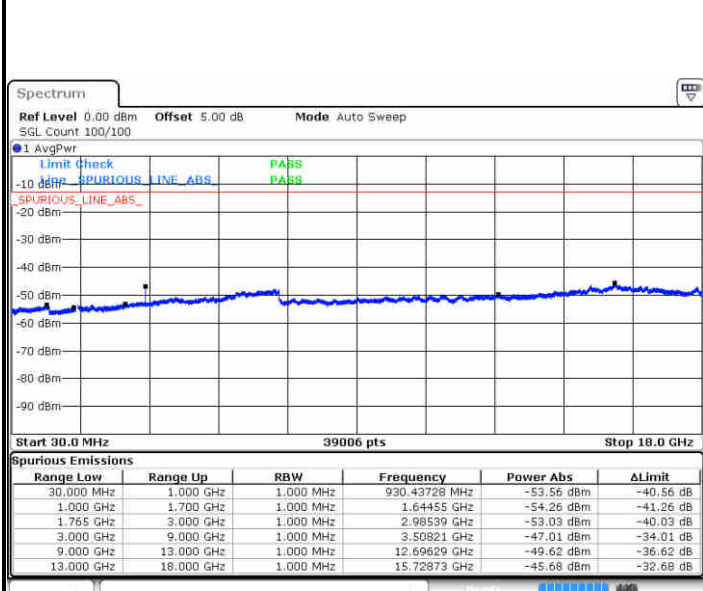

Date: 13 JUN 2019 01:36:47

Lowest Channel / 16QAM

Date: 13 JUN 2019 01:37:42

LTE Band 4 / 20MHz

Middle Channel / QPSK

Middle Channel / 16QAM

Date: 13 JUN 2019 01:39:17

Date: 13 JUN 2019 01:40:12

Highest Channel / QPSK

Highest Channel / 16QAM

Date: 13 JUN 2019 01:46:17

Date: 13 JUN 2019 01:47:12

**LTE Band 4 / 1.4MHz**

**Lowest Channel / 64QAM**

Date: 13 JUN 2019 01:50:42

**Middle Channel / 64QAM**

Date: 13 JUN 2019 01:51:57

**Highest Channel / 64QAM**

Date: 13 JUN 2019 01:55:27

LTE Band 4 / 3MHz

Lowest Channel / 64QAM

Middle Channel / 64QAM

Date: 13 JUN 2019 01:58:57

Date: 13 JUN 2019 02:00:12

Highest Channel / 64QAM

Date: 13 JUN 2019 02:03:42

LTE Band 4 / 10MHz

Lowest Channel / 64QAM

Middle Channel / 64QAM

Date: 13 JUN 2019 02:15:27

Date: 13 JUN 2019 02:16:42

Highest Channel / 64QAM