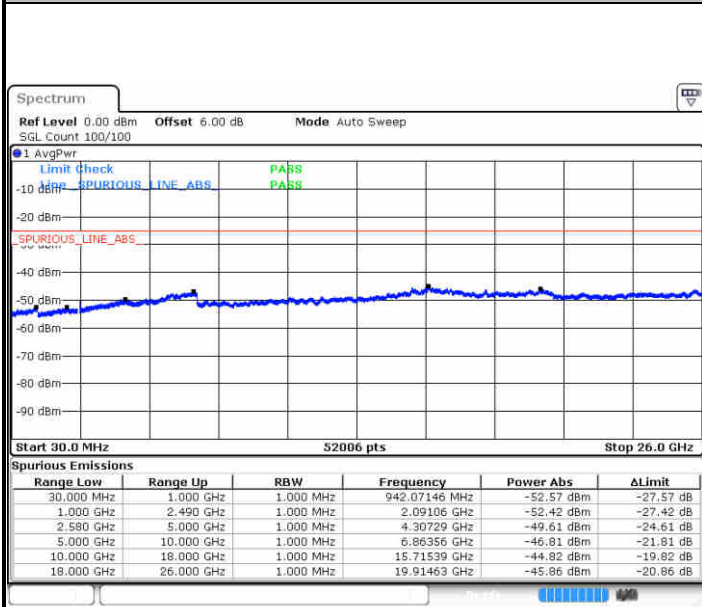

Lowest Channel / QPSK

Lowest Channel / 16QAM

Date: 22 JUN 2019 21:47:39

Date: 22 JUN 2019 21:48:33

Middle Channel / QPSK

Middle Channel / 16QAM

Date: 22 JUN 2019 21:50:21

Date: 22 JUN 2019 21:49:27

LTE Band 7 / 15MHz

Highest Channel / QPSK

Highest Channel / 16QAM

LTE Band 7 / 20MHz

Lowest Channel / QPSK

Lowest Channel / 16QAM

LTE Band 7 / 20MHz

Middle Channel / QPSK

Date: 22 JUN 2019 22:06:52

Middle Channel / 16QAM

Date: 22 JUN 2019 22:05:58

Highest Channel / QPSK

Date: 22 JUN 2019 22:07:46

Highest Channel / 16QAM

Date: 22 JUN 2019 22:08:40

LTE Band 7 / 5MHz