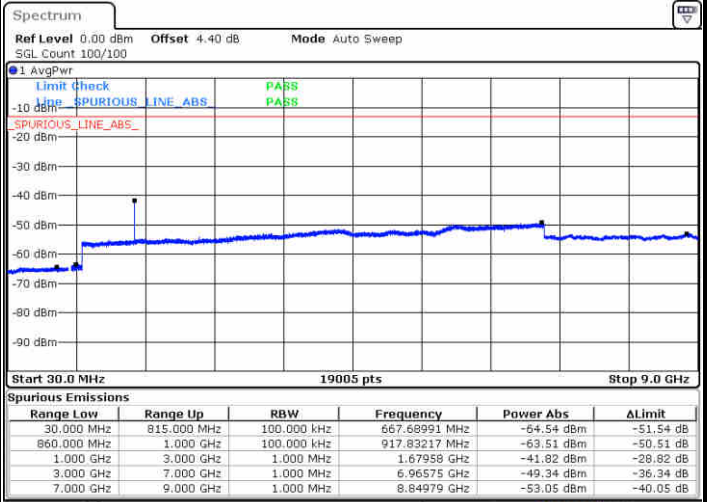

Middle Channel / 16QAM

Date: 14 JUN 2019 05:05:42

Date: 14 JUN 2019 05:06:36

Highest Channel / QPSK

Highest Channel / 16QAM

Date: 14 JUN 2019 05:14:45

Date: 14 JUN 2019 05:15:39

LTE Band 5 / 1.4MHz

Lowest Channel / 64QAM

Middle Channel / 64QAM

Date: 13 JUN 2019 04:44:37

Date: 13 JUN 2019 04:45:31

Highest Channel / 64QAM

Date: 13 JUN 2019 04:50:21

LTE Band 5 / 3MHz

Lowest Channel / 64QAM