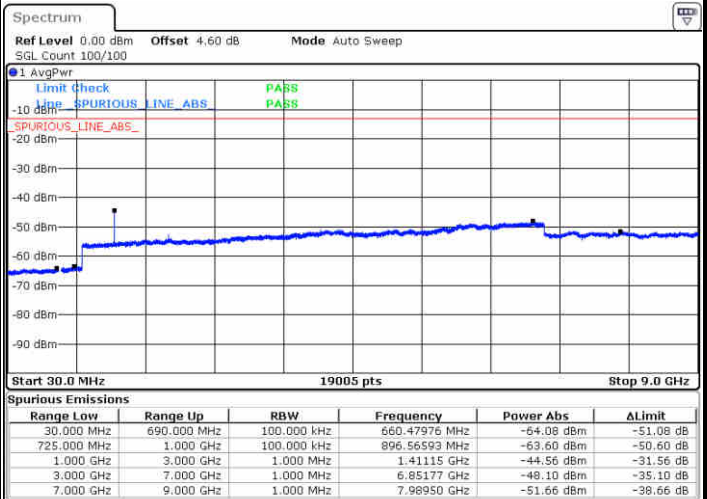

Middle Channel / 16QAM

Date: 22 JUN 2019 23:27:29

Date: 22 JUN 2019 23:28:35

Highest Channel / QPSK

Highest Channel / 16QAM

Date: 22 JUN 2019 23:28:24

Date: 22 JUN 2019 23:29:18

LTE Band 12 / 5MHz

Lowest Channel / QPSK

Lowest Channel / 16QAM

Date: 22 JUN 2019 23:41:14

Date: 22 JUN 2019 23:42:08

Middle Channel / QPSK

Middle Channel / 16QAM

Date: 22 JUN 2019 23:43:58

Date: 22 JUN 2019 23:43:03

LTE Band 12 / 5MHz

Highest Channel / QPSK

Date: 22 JUN 2019 23:44:52

Highest Channel / 16QAM

Date: 22 JUN 2019 23:45:47

LTE Band 12 / 10MHz

Lowest Channel / QPSK

Date: 22 JUN 2019 23:57:43