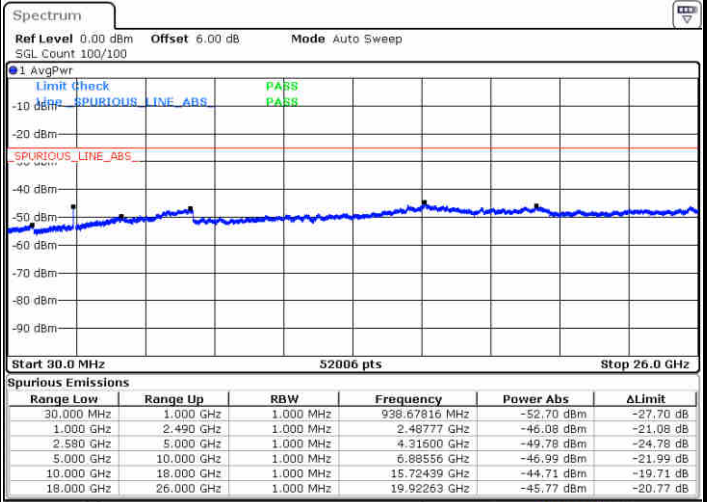

Date: 22 JUN 2019 21:19:07

LTE Band 7 / 10MHz

Lowest Channel / QPSK

Date: 22 JUN 2019 21:31:07

Lowest Channel / 16QAM

Date: 22 JUN 2019 21:32:01

LTE Band 7 / 10MHz

Middle Channel / QPSK

Middle Channel / 16QAM

Date: 22 JUN 2019 21:33:49

Date: 22 JUN 2019 21:32:55

Highest Channel / QPSK

Highest Channel / 16QAM

Date: 22 JUN 2019 21:34:43

Date: 22 JUN 2019 21:35:37

LTE Band 7 / 15MHz

Lowest Channel / QPSK

Lowest Channel / 16QAM

Date: 22 JUN 2019 21:47:39

Date: 22 JUN 2019 21:48:33

Middle Channel / QPSK

Middle Channel / 16QAM

Date: 22 JUN 2019 21:50:21

Date: 22 JUN 2019 21:49:27