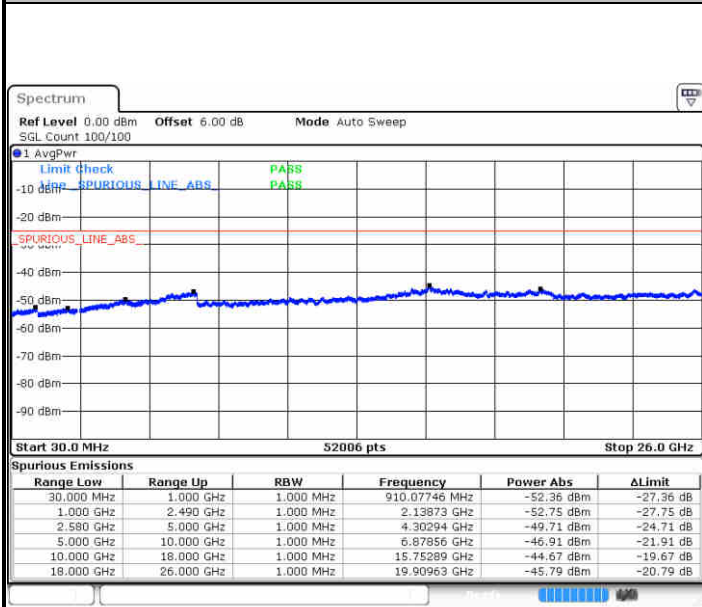

Date: 22 JUN 2019 22:06:52

Middle Channel / 16QAM

Date: 22 JUN 2019 22:05:58

Highest Channel / QPSK

Date: 22 JUN 2019 22:07:46

Highest Channel / 16QAM

Date: 22 JUN 2019 22:08:40

LTE Band 7 / 5MHz

Lowest Channel / 64QAM

Middle Channel / 64QAM

Date: 22 JUN 2019 22:10:34

Date: 22 JUN 2019 22:11:28

Highest Channel / 64QAM

Date: 22 JUN 2019 22:12:22

**LTE Band 7 / 10MHz**

**Lowest Channel / 64QAM**

Date: 22 JUN 2019 22:18:50

**Middle Channel / 64QAM**

Date: 22 JUN 2019 22:19:44

**Highest Channel / 64QAM**

Date: 22 JUN 2019 22:20:38

LTE Band 7 / 15MHz

Lowest Channel / 64QAM

Middle Channel / 64QAM