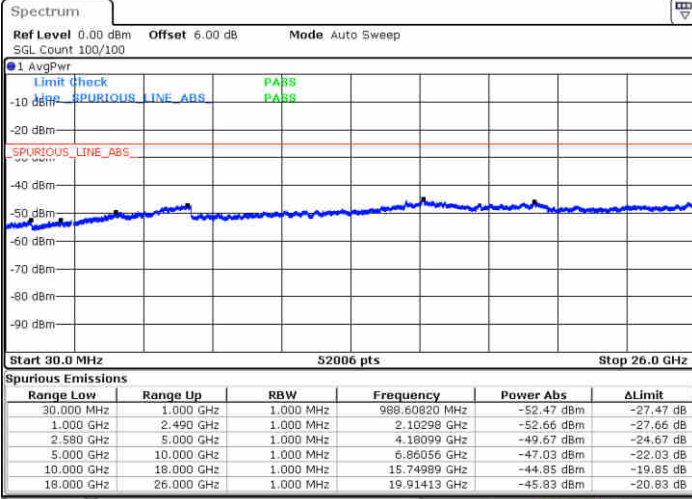

LTE Band 7 / 15MHz

Highest Channel / QPSK

Highest Channel / 16QAM

LTE Band 7 / 20MHz

Lowest Channel / QPSK

Lowest Channel / 16QAM

LTE Band 7 / 20MHz

Middle Channel / QPSK

Date: 22 JUN 2019 22:06:52

Middle Channel / 16QAM

Date: 22 JUN 2019 22:05:58

Highest Channel / QPSK

Date: 22 JUN 2019 22:07:46

Highest Channel / 16QAM

Date: 22 JUN 2019 22:08:40

LTE Band 7 / 5MHz

Lowest Channel / 64QAM

Middle Channel / 64QAM

Date: 22 JUN 2019 22:10:34

Date: 22 JUN 2019 22:11:28

Highest Channel / 64QAM

Date: 22 JUN 2019 22:12:22

**LTE Band 7 / 10MHz**

**Lowest Channel / 64QAM**