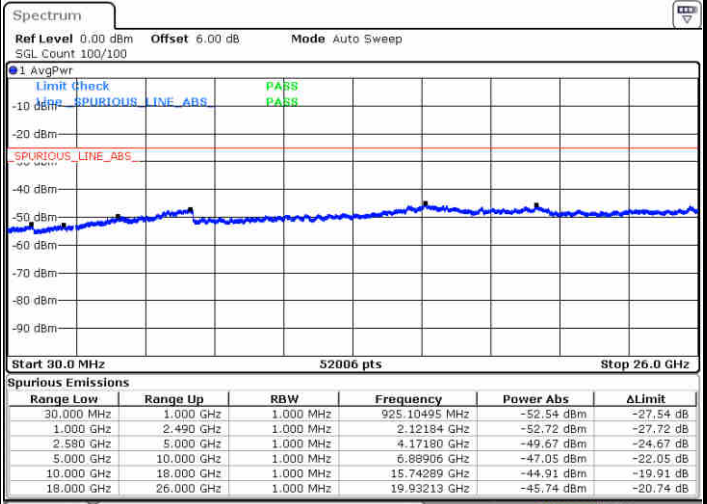

Middle Channel / QPSK

Date: 22 JUN 2019 21:17:19

Middle Channel / 16QAM

Date: 22 JUN 2019 21:16:25

LTE Band 7 / 5MHz

Highest Channel / QPSK

Date: 22 JUN 2019 21:18:13

Highest Channel / 16QAM

Date: 22 JUN 2019 21:19:07

LTE Band 7 / 10MHz

Lowest Channel / QPSK

Date: 22 JUN 2019 21:31:07

Lowest Channel / 16QAM

Date: 22 JUN 2019 21:32:01

LTE Band 7 / 10MHz

Middle Channel / QPSK

Middle Channel / 16QAM

Date: 22 JUN 2019 21:33:49

Date: 22 JUN 2019 21:32:55

Highest Channel / QPSK

Highest Channel / 16QAM

Date: 22 JUN 2019 21:34:43

Date: 22 JUN 2019 21:35:37

LTE Band 7 / 15MHz