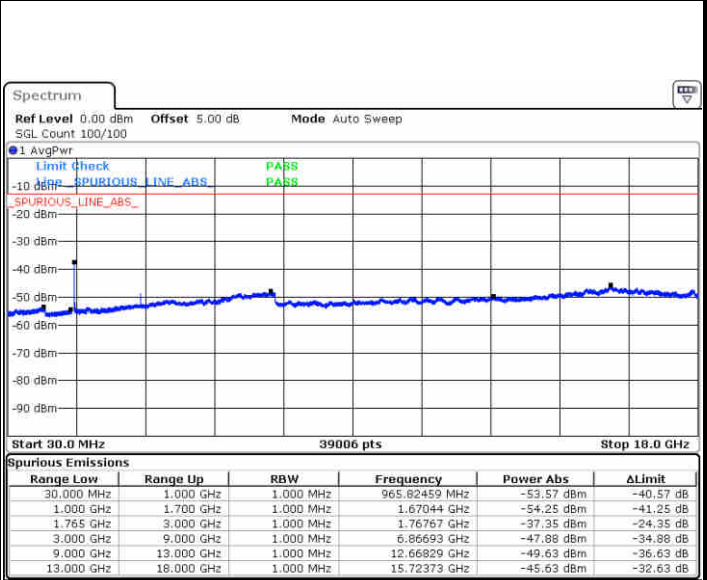

LTE Band 4 / 15MHz

Lowest Channel / QPSK

Lowest Channel / 16QAM

Date: 13 JUN 2019 01:20:17

Date: 13 JUN 2019 01:21:12

Middle Channel / QPSK

Middle Channel / 16QAM

Date: 13 JUN 2019 01:22:47

Date: 13 JUN 2019 01:23:42

LTE Band 4 / 15MHz

Highest Channel / QPSK

Date: 13 JUN 2019 01:29:47

Highest Channel / 16QAM

Date: 13 JUN 2019 01:30:42

LTE Band 4 / 20MHz

Lowest Channel / QPSK

Date: 13 JUN 2019 01:36:47

Lowest Channel / 16QAM

Date: 13 JUN 2019 01:37:42

LTE Band 4 / 20MHz

Middle Channel / QPSK

Middle Channel / 16QAM

Date: 13 JUN 2019 01:39:17

Date: 13 JUN 2019 01:40:12

Highest Channel / QPSK

Highest Channel / 16QAM

Date: 13 JUN 2019 01:46:17

Date: 13 JUN 2019 01:47:12

**LTE Band 4 / 1.4MHz**

**Lowest Channel / 64QAM**

Date: 13 JUN 2019 01:50:42

**Middle Channel / 64QAM**