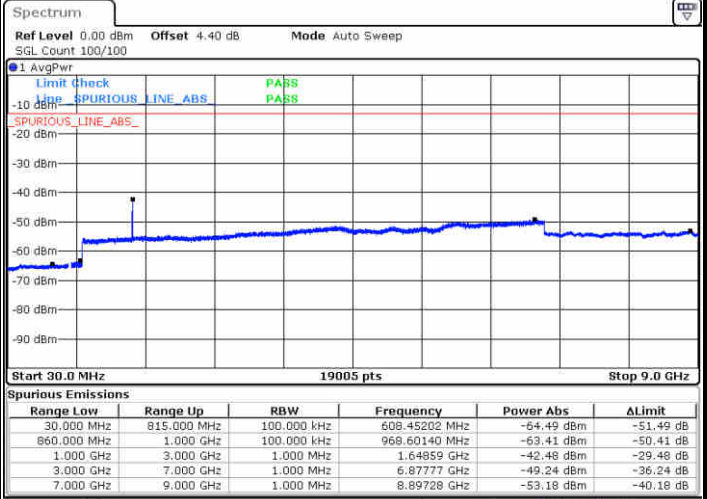

LTE Band 5 / 1.4MHz

Lowest Channel / QPSK

Lowest Channel / 16QAM

Date: 14 JUN 2019 04:22:07

Date: 14 JUN 2019 04:23:01