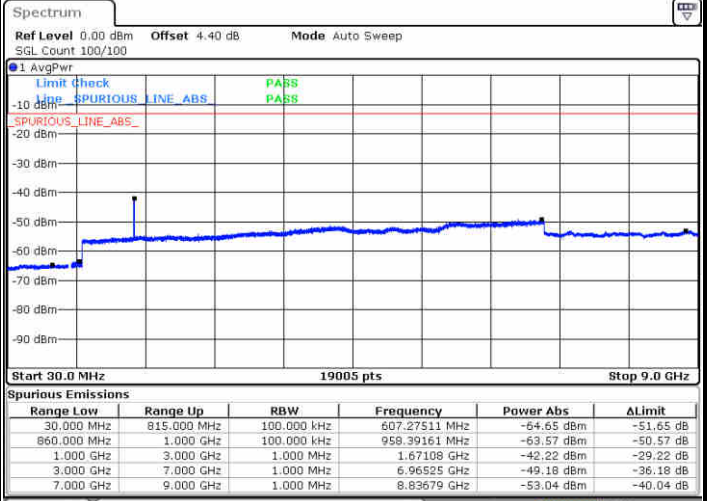

LTE Band 5 / 1.4MHz

Highest Channel / QPSK

Date: 14 JUN 2019 04:33:38

Highest Channel / 16QAM

Date: 14 JUN 2019 04:34:32

LTE Band 5 / 3MHz

Lowest Channel / QPSK

Date: 14 JUN 2019 04:42:41

Lowest Channel / 16QAM

Date: 14 JUN 2019 04:43:34

LTE Band 5 / 3MHz

Middle Channel / QPSK

Middle Channel / 16QAM

Date: 14 JUN 2019 04:45:09

Date: 14 JUN 2019 04:46:03

Highest Channel / QPSK

Highest Channel / 16QAM

Date: 14 JUN 2019 04:54:12

Date: 14 JUN 2019 04:55:05

LTE Band 5 / 5MHz

Lowest Channel / QPSK

Lowest Channel / 16QAM

Date: 13 JUN 2019 04:37:17

Date: 13 JUN 2019 04:36:49