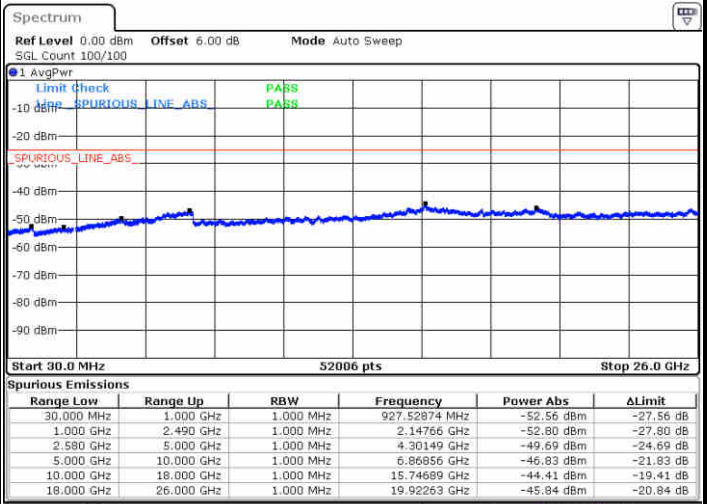

Middle Channel / 16QAM

Date: 22 JUN 2019 21:33:49

Date: 22 JUN 2019 21:32:55

Highest Channel / QPSK

Highest Channel / 16QAM

Date: 22 JUN 2019 21:34:43

Date: 22 JUN 2019 21:35:37

LTE Band 7 / 15MHz