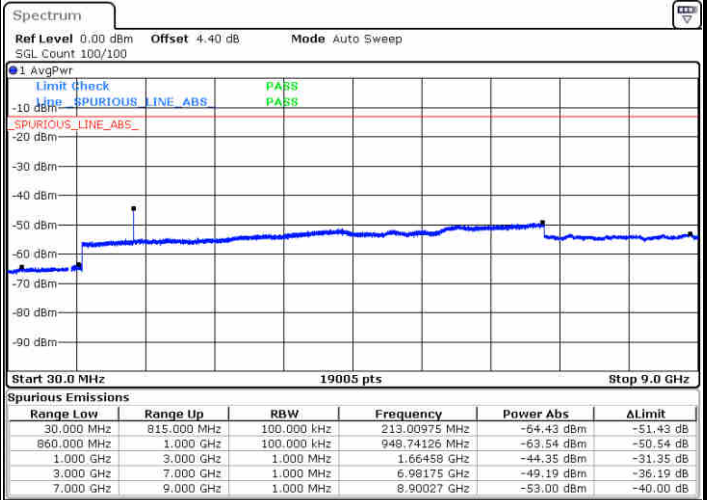

Middle Channel / 64QAM

Date: 13 JUN 2019 04:54:51

Date: 13 JUN 2019 04:55:46

Highest Channel / 64QAM

Date: 13 JUN 2019 05:00:36

LTE Band 5 / 5MHz

Lowest Channel / 64QAM

Middle Channel / 64QAM

Date: 14 JUN 2019 03:43:55

Date: 14 JUN 2019 03:45:28

Highest Channel / 64QAM

Date: 14 JUN 2019 03:50:19

LTE Band 5 / 10MHz

Lowest Channel / 64QAM

Middle Channel / 64QAM

Date: 14 JUN 2019 03:54:51

Date: 14 JUN 2019 03:55:45

Highest Channel / 64QAM

Date: 14 JUN 2019 04:00:36

LTE Band 7 / 5MHz

Lowest Channel / QPSK

Date: 22 JUN 2019 21:14:37

Lowest Channel / 16QAM

Date: 22 JUN 2019 21:15:31