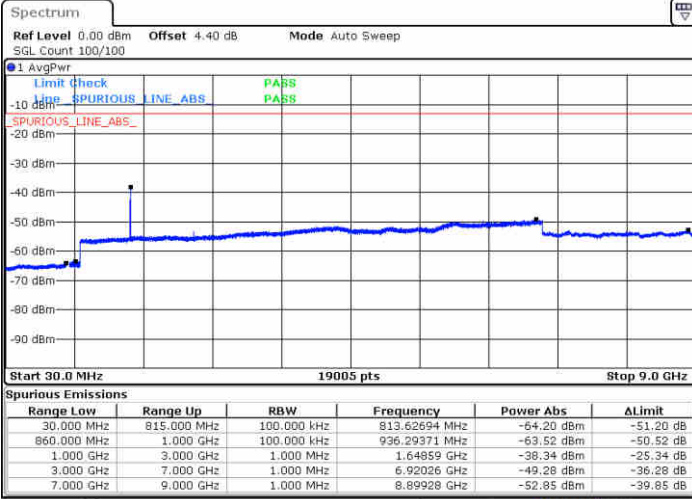

LTE Band 5 / 1.4MHz

Lowest Channel / QPSK

Lowest Channel / 16QAM

Date: 14 JUN 2019 04:22:07

Date: 14 JUN 2019 04:23:01