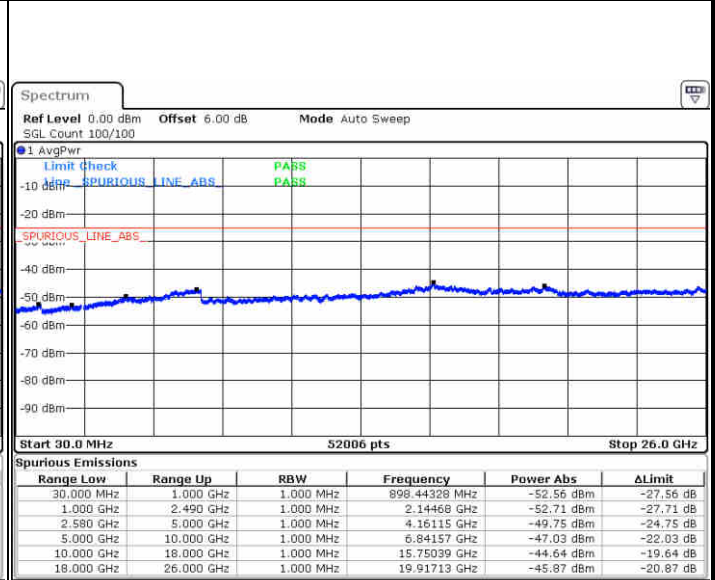

Date: 22 JUN 2019 22:06:52

Middle Channel / 16QAM

Date: 22 JUN 2019 22:05:58

Highest Channel / QPSK

Date: 22 JUN 2019 22:07:46

Highest Channel / 16QAM

Date: 22 JUN 2019 22:08:40

LTE Band 7 / 5MHz

Lowest Channel / 64QAM

Middle Channel / 64QAM

Date: 22 JUN 2019 22:10:34

Date: 22 JUN 2019 22:11:28

Highest Channel / 64QAM

Date: 22 JUN 2019 22:12:22

**LTE Band 7 / 10MHz**

**Lowest Channel / 64QAM**

Date: 22 JUN 2019 22:18:50

**Middle Channel / 64QAM**

Date: 22 JUN 2019 22:19:44

**Highest Channel / 64QAM**

Date: 22 JUN 2019 22:20:38

LTE Band 7 / 15MHz

Lowest Channel / 64QAM

Middle Channel / 64QAM

Date: 22 JUN 2019 22:31:39

Date: 22 JUN 2019 22:32:33

Highest Channel / 64QAM

Date: 22 JUN 2019 22:33:27

**LTE Band 7 / 20MHz**

**Lowest Channel / 64QAM**

Date: 22 JUN 2019 22:39:54

**Middle Channel / 64QAM**