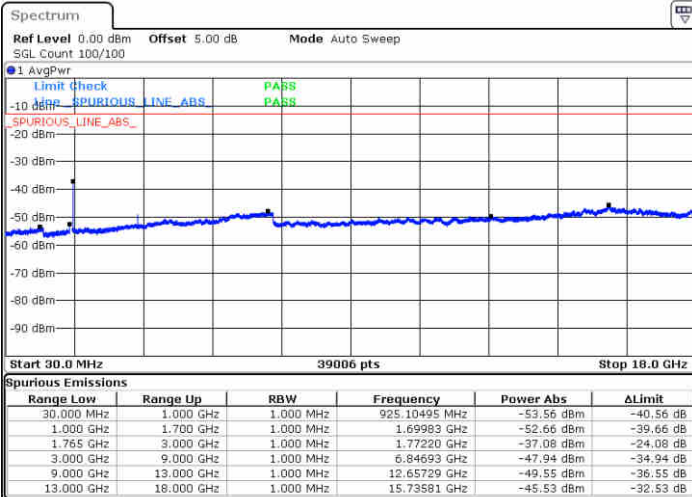

Date: 13 JUN 2019 02:20:12

**LTE Band 4 / 15MHz**

**Lowest Channel / 64QAM**

Date: 13 JUN 2019 02:23:42

**Middle Channel / 64QAM**

Date: 13 JUN 2019 02:24:57

**Highest Channel / 64QAM**

Date: 13 JUN 2019 02:28:27

LTE Band 4 / 20MHz

Lowest Channel / 64QAM

Middle Channel / 64QAM

Date: 13 JUN 2019 02:31:57

Date: 13 JUN 2019 02:33:12

Highest Channel / 64QAM

Date: 13 JUN 2019 02:36:42

LTE Band 5 / 1.4MHz