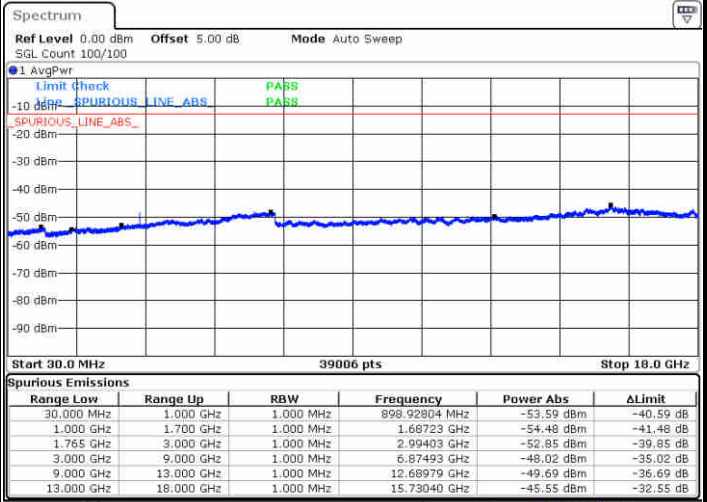

Highest Channel / QPSK

Highest Channel / 16QAM

Date: 13 JUN 2019 01:46:17

Date: 13 JUN 2019 01:47:12

**LTE Band 4 / 1.4MHz**

**Lowest Channel / 64QAM**

Date: 13 JUN 2019 01:50:42

**Middle Channel / 64QAM**

Date: 13 JUN 2019 01:51:57

**Highest Channel / 64QAM**

Date: 13 JUN 2019 01:55:27

LTE Band 4 / 3MHz

Lowest Channel / 64QAM

Middle Channel / 64QAM

Date: 13 JUN 2019 01:58:57

Date: 13 JUN 2019 02:00:12

Highest Channel / 64QAM

Date: 13 JUN 2019 02:03:42

LTE Band 4 / 10MHz

Lowest Channel / 64QAM

Middle Channel / 64QAM

Date: 13 JUN 2019 02:15:27

Date: 13 JUN 2019 02:16:42

Highest Channel / 64QAM