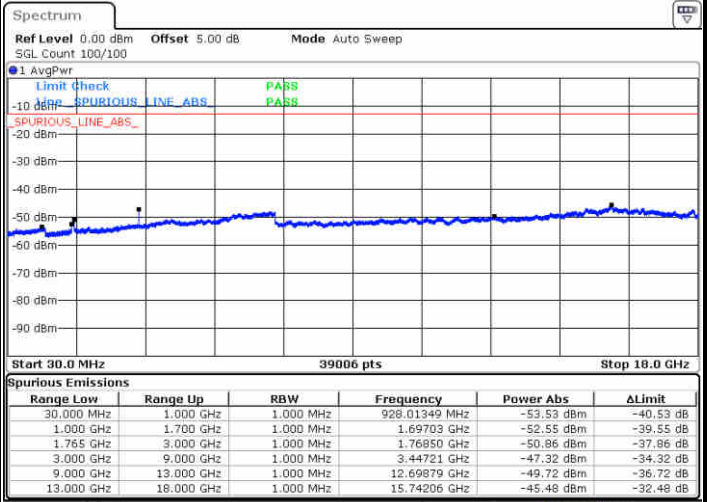

Date: 13 JUN 2019 01:23:42

LTE Band 4 / 15MHz

Highest Channel / QPSK

Date: 13 JUN 2019 01:29:47

Highest Channel / 16QAM

Date: 13 JUN 2019 01:30:42

LTE Band 4 / 20MHz

Lowest Channel / QPSK

Date: 13 JUN 2019 01:36:47

Lowest Channel / 16QAM

Date: 13 JUN 2019 01:37:42

LTE Band 4 / 20MHz

Middle Channel / QPSK

Middle Channel / 16QAM

Date: 13 JUN 2019 01:39:17

Date: 13 JUN 2019 01:40:12

Highest Channel / QPSK

Highest Channel / 16QAM

Date: 13 JUN 2019 01:46:17

Date: 13 JUN 2019 01:47:12

**LTE Band 4 / 1.4MHz**

**Lowest Channel / 64QAM**

Date: 13 JUN 2019 01:50:42

**Middle Channel / 64QAM**