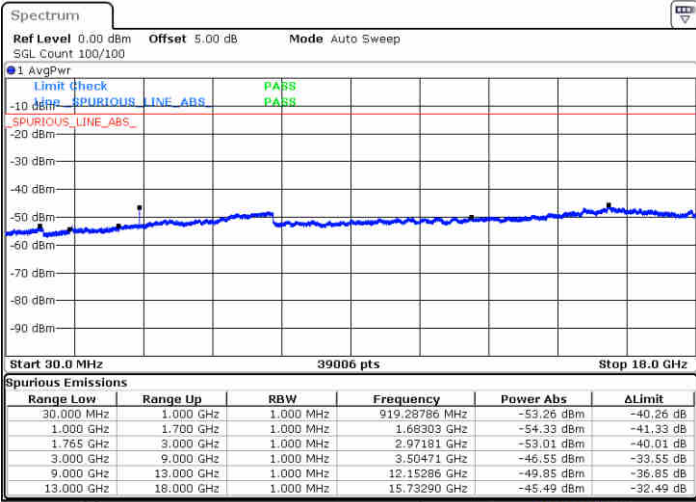

Highest Channel / QPSK

Highest Channel / 16QAM

Date: 13 JUN 2019 01:46:17

Date: 13 JUN 2019 01:47:12

**LTE Band 4 / 1.4MHz**

**Lowest Channel / 64QAM**

Date: 13 JUN 2019 01:50:42

**Middle Channel / 64QAM**

Date: 13 JUN 2019 01:51:57

**Highest Channel / 64QAM**

Date: 13 JUN 2019 01:55:27

LTE Band 4 / 3MHz

Lowest Channel / 64QAM

Middle Channel / 64QAM

Date: 13 JUN 2019 01:58:57

Date: 13 JUN 2019 02:00:12

Highest Channel / 64QAM

Date: 13 JUN 2019 02:03:42

LTE Band 4 / 10MHz

Lowest Channel / 64QAM

Middle Channel / 64QAM

Date: 13 JUN 2019 02:15:27

Date: 13 JUN 2019 02:16:42

Highest Channel / 64QAM