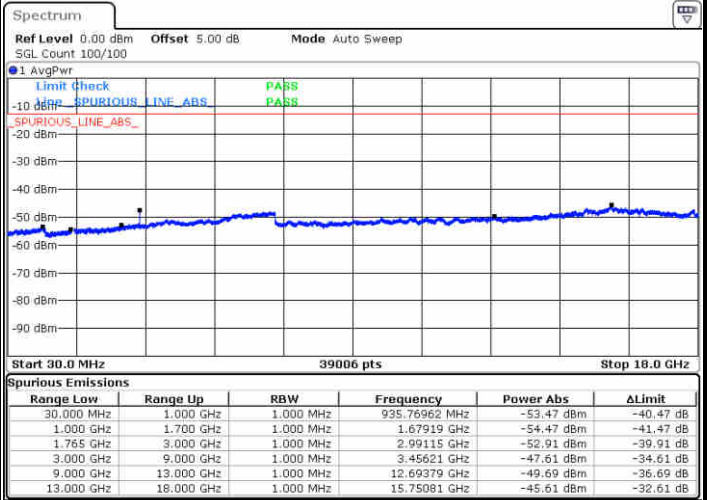

Highest Channel / 64QAM

Date: 13 JUN 2019 02:03:42

LTE Band 4 / 10MHz

Lowest Channel / 64QAM

Middle Channel / 64QAM

Date: 13 JUN 2019 02:15:27

Date: 13 JUN 2019 02:16:42

Highest Channel / 64QAM

Date: 13 JUN 2019 02:20:12

**LTE Band 4 / 15MHz**

**Lowest Channel / 64QAM**

Date: 13 JUN 2019 02:23:42

**Middle Channel / 64QAM**

Date: 13 JUN 2019 02:24:57

**Highest Channel / 64QAM**

Date: 13 JUN 2019 02:28:27