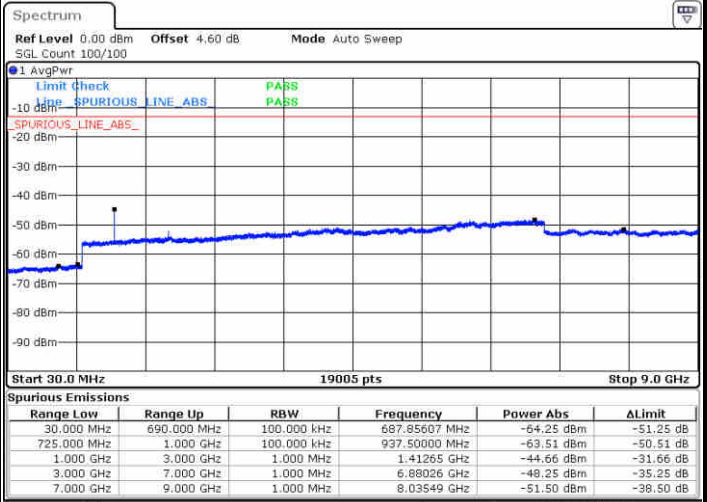

Middle Channel / QPSK

Date: 22 JUN 2019 23:11:01

Middle Channel / 16QAM

Date: 22 JUN 2019 23:10:07

LTE Band 12 / 1.4MHz

Highest Channel / QPSK

Date: 22 JUN 2019 23:11:56

Highest Channel / 16QAM

Date: 22 JUN 2019 23:12:50

LTE Band 12 / 3MHz

Lowest Channel / QPSK

Date: 22 JUN 2019 23:24:46

Lowest Channel / 16QAM

Date: 22 JUN 2019 23:25:40

LTE Band 12 / 3MHz

Middle Channel / QPSK

Middle Channel / 16QAM

Date: 22 JUN 2019 23:27:29

Date: 22 JUN 2019 23:28:35

Highest Channel / QPSK

Highest Channel / 16QAM

Date: 22 JUN 2019 23:28:24

Date: 22 JUN 2019 23:29:18

LTE Band 12 / 5MHz