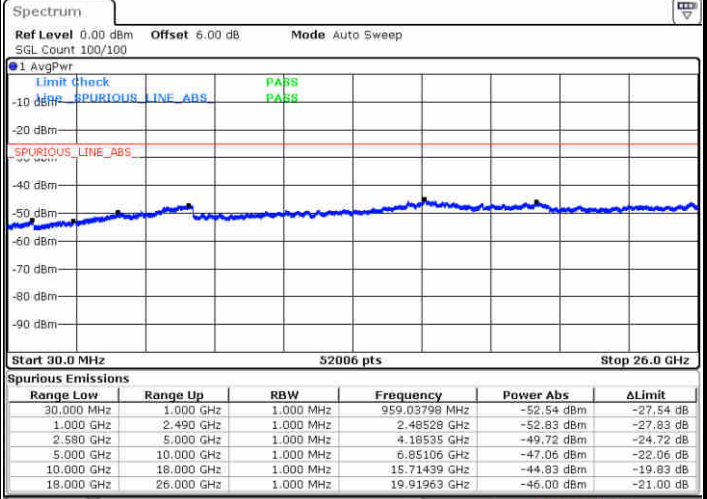

LTE Band 7 / 15MHz

Highest Channel / QPSK

Highest Channel / 16QAM

LTE Band 7 / 20MHz

Lowest Channel / QPSK

Lowest Channel / 16QAM

LTE Band 7 / 20MHz

Middle Channel / QPSK

Date: 22 JUN 2019 22:06:52

Middle Channel / 16QAM

Date: 22 JUN 2019 22:05:58

Highest Channel / QPSK

Date: 22 JUN 2019 22:07:46

Highest Channel / 16QAM

Date: 22 JUN 2019 22:08:40

LTE Band 7 / 5MHz

Lowest Channel / 64QAM

Middle Channel / 64QAM

Date: 22 JUN 2019 22:10:34

Date: 22 JUN 2019 22:11:28

Highest Channel / 64QAM

Date: 22 JUN 2019 22:12:22

**LTE Band 7 / 10MHz**

**Lowest Channel / 64QAM**