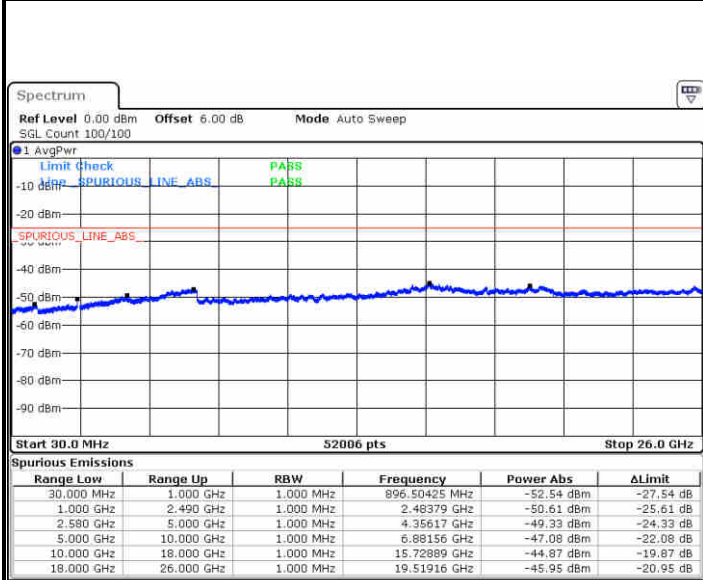

Lowest Channel / 64QAM

Middle Channel / 64QAM

Date: 22 JUN 2019 22:10:34

Date: 22 JUN 2019 22:11:28

Highest Channel / 64QAM

Date: 22 JUN 2019 22:12:22

**LTE Band 7 / 10MHz**

**Lowest Channel / 64QAM**

Date: 22 JUN 2019 22:18:50

**Middle Channel / 64QAM**

Date: 22 JUN 2019 22:19:44

**Highest Channel / 64QAM**

Date: 22 JUN 2019 22:20:38

LTE Band 7 / 15MHz

Lowest Channel / 64QAM

Middle Channel / 64QAM

Date: 22 JUN 2019 22:31:39

Date: 22 JUN 2019 22:32:33

Highest Channel / 64QAM

Date: 22 JUN 2019 22:33:27

**LTE Band 7 / 20MHz**

**Lowest Channel / 64QAM**

Date: 22 JUN 2019 22:39:54

**Middle Channel / 64QAM**

Date: 22 JUN 2019 22:40:48

**Highest Channel / 64QAM**

Date: 22 JUN 2019 22:41:42

LTE Band 12 / 1.4MHz

Lowest Channel / QPSK

Date: 22 JUN 2019 23:08:17

Lowest Channel / 16QAM

Date: 22 JUN 2019 23:09:12