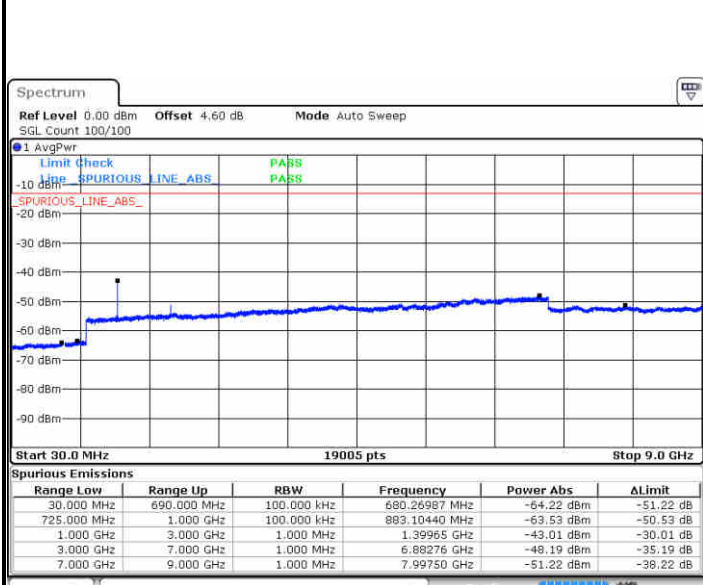

Middle Channel / 16QAM

Date: 22 JUN 2019 23:27:29

Date: 22 JUN 2019 23:28:35

Highest Channel / QPSK

Highest Channel / 16QAM

Date: 22 JUN 2019 23:28:24

Date: 22 JUN 2019 23:29:18

LTE Band 12 / 5MHz

Lowest Channel / QPSK

Lowest Channel / 16QAM

Date: 22 JUN 2019 23:41:14

Date: 22 JUN 2019 23:42:08

Middle Channel / QPSK

Middle Channel / 16QAM

Date: 22 JUN 2019 23:43:58

Date: 22 JUN 2019 23:43:03

LTE Band 12 / 5MHz

Highest Channel / QPSK

Date: 22 JUN 2019 23:44:52

Highest Channel / 16QAM

Date: 22 JUN 2019 23:45:47

LTE Band 12 / 10MHz

Lowest Channel / QPSK

Date: 22 JUN 2019 23:57:43

Lowest Channel / 16QAM

Date: 22 JUN 2019 23:58:37