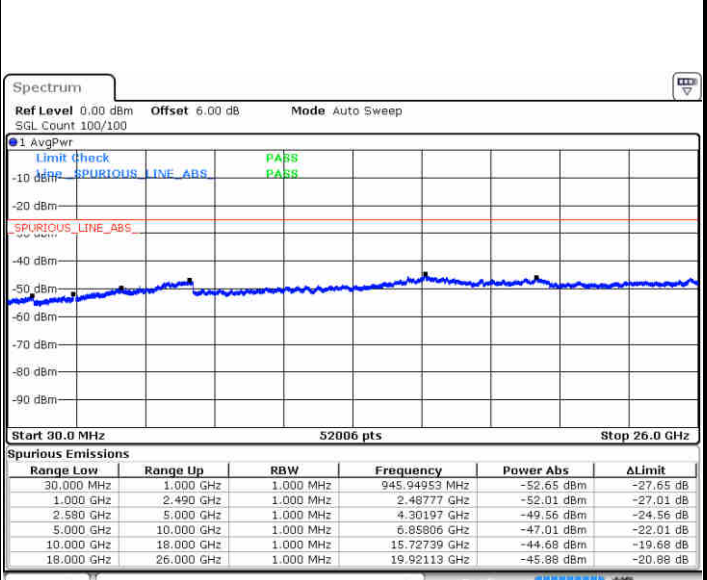

Middle Channel / QPSK

Date: 22 JUN 2019 21:17:19

Middle Channel / 16QAM

Date: 22 JUN 2019 21:16:25

LTE Band 7 / 5MHz

Highest Channel / QPSK

Date: 22 JUN 2019 21:18:13

Highest Channel / 16QAM

Date: 22 JUN 2019 21:19:07

LTE Band 7 / 10MHz

Lowest Channel / QPSK

Date: 22 JUN 2019 21:31:07

Lowest Channel / 16QAM

Date: 22 JUN 2019 21:32:01

LTE Band 7 / 10MHz

Middle Channel / QPSK

Middle Channel / 16QAM

Date: 22 JUN 2019 21:33:49

Date: 22 JUN 2019 21:32:55

Highest Channel / QPSK

Highest Channel / 16QAM

Date: 22 JUN 2019 21:34:43

Date: 22 JUN 2019 21:35:37

LTE Band 7 / 15MHz