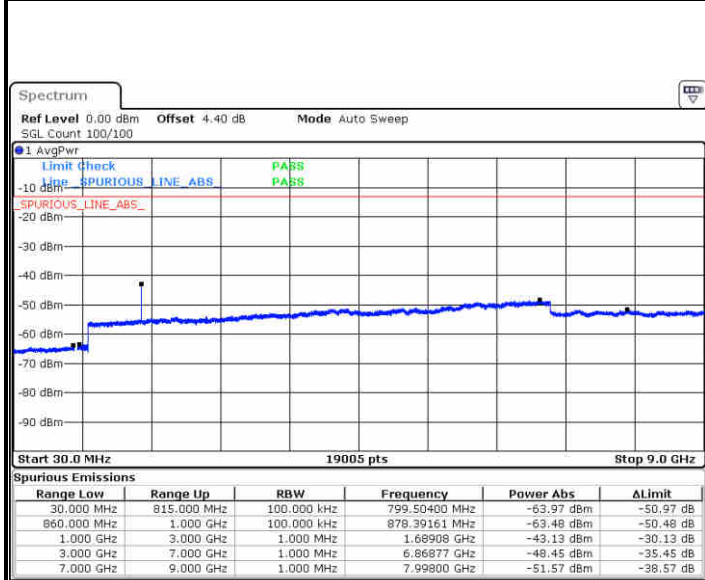

Highest Channel / 16QAM

Date: 14 JUN 2019 04:54:12

Date: 14 JUN 2019 04:55:05

LTE Band 5 / 5MHz

Lowest Channel / QPSK

Lowest Channel / 16QAM

Date: 13 JUN 2019 04:37:17

Date: 13 JUN 2019 04:36:49

Middle Channel / QPSK

Middle Channel / 16QAM

Date: 13 JUN 2019 04:18:23

Date: 13 JUN 2019 04:19:17

LTE Band 5 / 5MHz

Highest Channel / QPSK

Date: 13 JUN 2019 04:27:22

Highest Channel / 16QAM

Date: 13 JUN 2019 04:28:17

LTE Band 5 / 10MHz

Lowest Channel / QPSK

Date: 14 JUN 2019 05:03:14

Lowest Channel / 16QAM

Date: 14 JUN 2019 05:04:08

LTE Band 5 / 10MHz

Middle Channel / QPSK

Middle Channel / 16QAM

Date: 14 JUN 2019 05:05:42

Date: 14 JUN 2019 05:06:36

Highest Channel / QPSK

Highest Channel / 16QAM

Date: 14 JUN 2019 05:14:45

Date: 14 JUN 2019 05:15:39

LTE Band 5 / 1.4MHz