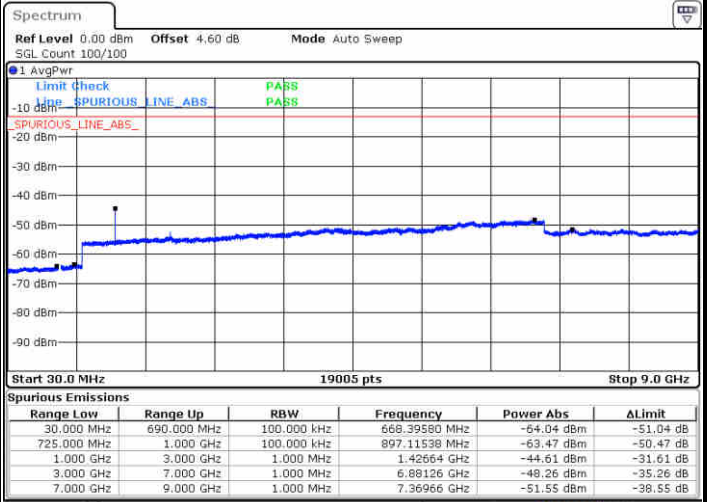

Date: 22 JUN 2019 23:12:50

LTE Band 12 / 3MHz

Lowest Channel / QPSK

Date: 22 JUN 2019 23:24:46

Lowest Channel / 16QAM

Date: 22 JUN 2019 23:25:40

LTE Band 12 / 3MHz

Middle Channel / QPSK

Middle Channel / 16QAM

Date: 22 JUN 2019 23:27:29

Date: 22 JUN 2019 23:28:35

Highest Channel / QPSK

Highest Channel / 16QAM

Date: 22 JUN 2019 23:28:24

Date: 22 JUN 2019 23:29:18

LTE Band 12 / 5MHz

Lowest Channel / QPSK

Lowest Channel / 16QAM

Date: 22 JUN 2019 23:41:14

Date: 22 JUN 2019 23:42:08

Middle Channel / QPSK

Middle Channel / 16QAM

Date: 22 JUN 2019 23:43:58

Date: 22 JUN 2019 23:43:03

LTE Band 12 / 5MHz

Highest Channel / QPSK

Date: 22 JUN 2019 23:44:52

Highest Channel / 16QAM

Date: 22 JUN 2019 23:45:47

LTE Band 12 / 10MHz

Lowest Channel / QPSK

Date: 22 JUN 2019 23:57:43