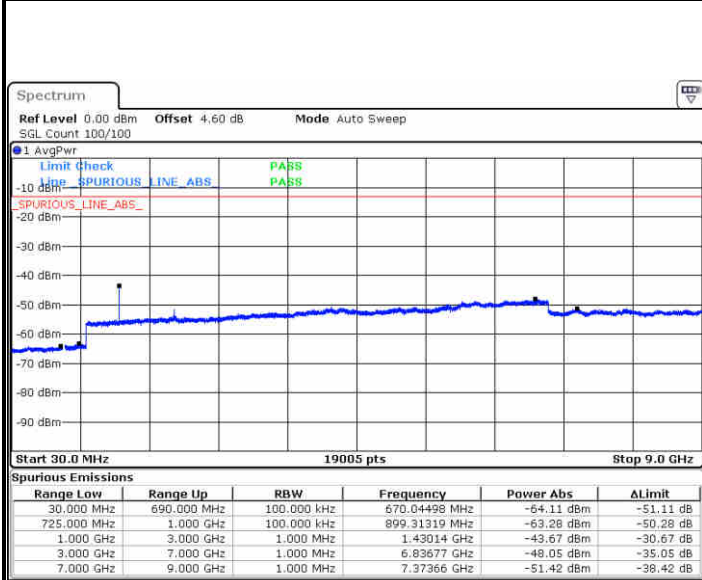

Date: 22 JUN 2019 22:40:48

**Highest Channel / 64QAM**

Date: 22 JUN 2019 22:41:42

LTE Band 12 / 1.4MHz

Lowest Channel / QPSK

Date: 22 JUN 2019 23:08:17

Lowest Channel / 16QAM

Date: 22 JUN 2019 23:09:12

Middle Channel / QPSK

Date: 22 JUN 2019 23:11:01

Middle Channel / 16QAM

Date: 22 JUN 2019 23:10:07

LTE Band 12 / 1.4MHz

Highest Channel / QPSK

Date: 22 JUN 2019 23:11:56

Highest Channel / 16QAM

Date: 22 JUN 2019 23:12:50

LTE Band 12 / 3MHz

Lowest Channel / QPSK

Date: 22 JUN 2019 23:24:46

Lowest Channel / 16QAM

Date: 22 JUN 2019 23:25:40

LTE Band 12 / 3MHz

Middle Channel / QPSK