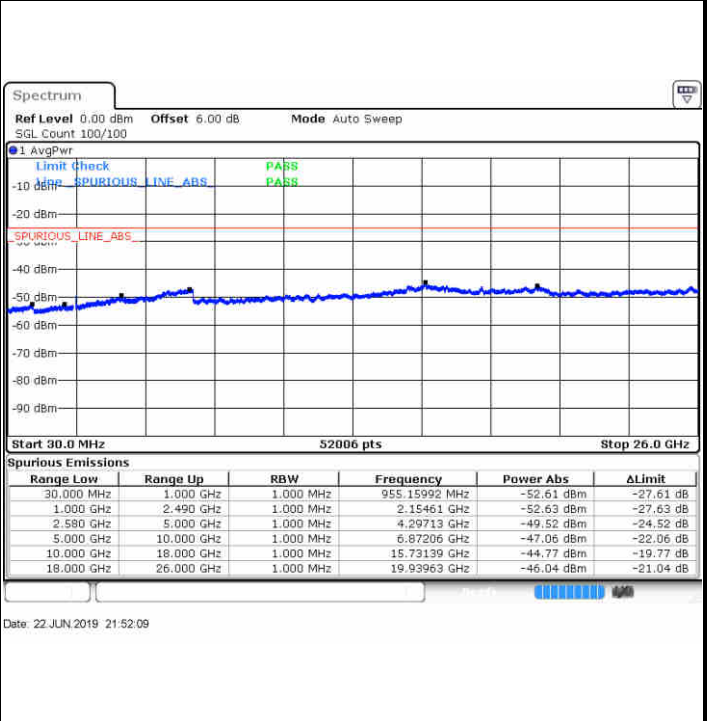

Middle Channel / 16QAM

Date: 22 JUN 2019 21:33:49

Date: 22 JUN 2019 21:32:55

Highest Channel / QPSK

Highest Channel / 16QAM

Date: 22 JUN 2019 21:34:43

Date: 22 JUN 2019 21:35:37

LTE Band 7 / 15MHz

Lowest Channel / QPSK

Lowest Channel / 16QAM

Date: 22 JUN 2019 21:47:39

Date: 22 JUN 2019 21:48:33

Middle Channel / QPSK

Middle Channel / 16QAM

Date: 22 JUN 2019 21:50:21

Date: 22 JUN 2019 21:49:27

LTE Band 7 / 15MHz

Highest Channel / QPSK

Highest Channel / 16QAM

LTE Band 7 / 20MHz

Lowest Channel / QPSK

Lowest Channel / 16QAM

LTE Band 7 / 20MHz

Middle Channel / QPSK