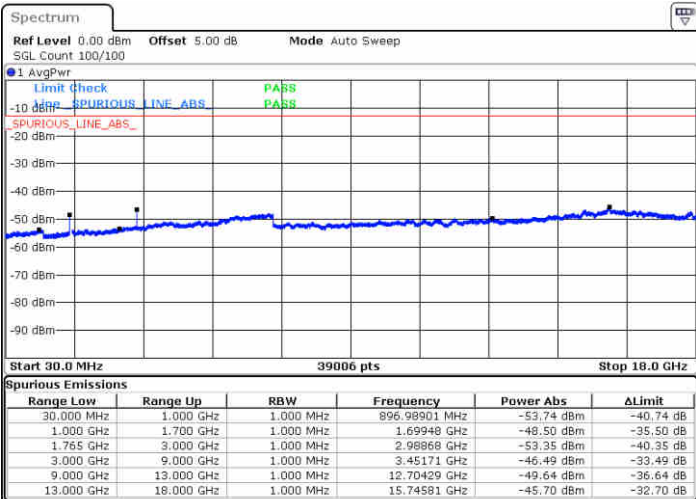

LTE Band 4 / 15MHz

Lowest Channel / QPSK

Lowest Channel / 16QAM

Date: 13 JUN 2019 01:20:17

Date: 13 JUN 2019 01:21:12

Middle Channel / QPSK

Middle Channel / 16QAM

Date: 13 JUN 2019 01:22:47

Date: 13 JUN 2019 01:23:42

LTE Band 4 / 15MHz

Highest Channel / QPSK

Date: 13 JUN 2019 01:29:47

Highest Channel / 16QAM

Date: 13 JUN 2019 01:30:42

LTE Band 4 / 20MHz

Lowest Channel / QPSK