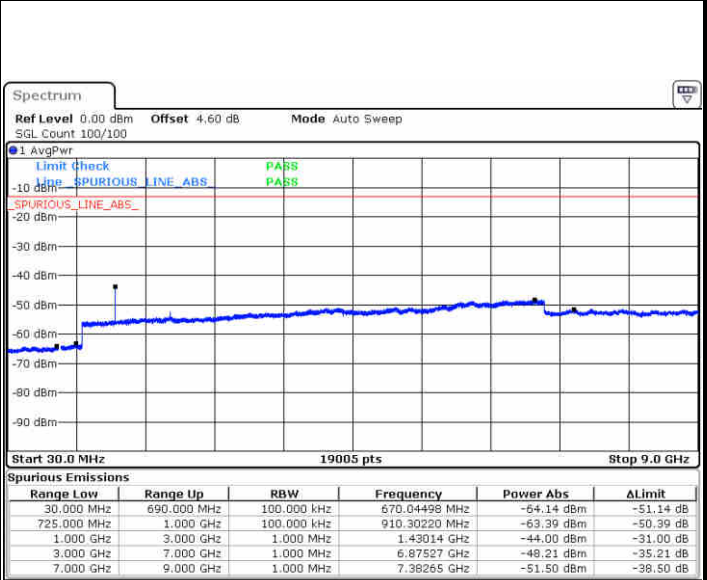

Date: 22 JUN 2019 22:31:39

Date: 22 JUN 2019 22:32:33

Highest Channel / 64QAM

Date: 22 JUN 2019 22:33:27

**LTE Band 7 / 20MHz**

**Lowest Channel / 64QAM**

Date: 22 JUN 2019 22:39:54

**Middle Channel / 64QAM**

Date: 22 JUN 2019 22:40:48

**Highest Channel / 64QAM**

Date: 22 JUN 2019 22:41:42

LTE Band 12 / 1.4MHz

Lowest Channel / QPSK

Date: 22 JUN 2019 23:08:17

Lowest Channel / 16QAM

Date: 22 JUN 2019 23:09:12

Middle Channel / QPSK

Date: 22 JUN 2019 23:11:01

Middle Channel / 16QAM

Date: 22 JUN 2019 23:10:07

LTE Band 12 / 1.4MHz

Highest Channel / QPSK

Date: 22 JUN 2019 23:11:56

Highest Channel / 16QAM

Date: 22 JUN 2019 23:12:50

LTE Band 12 / 3MHz

Lowest Channel / QPSK

Date: 22 JUN 2019 23:24:46

Lowest Channel / 16QAM

Date: 22 JUN 2019 23:25:40

LTE Band 12 / 3MHz

Middle Channel / QPSK