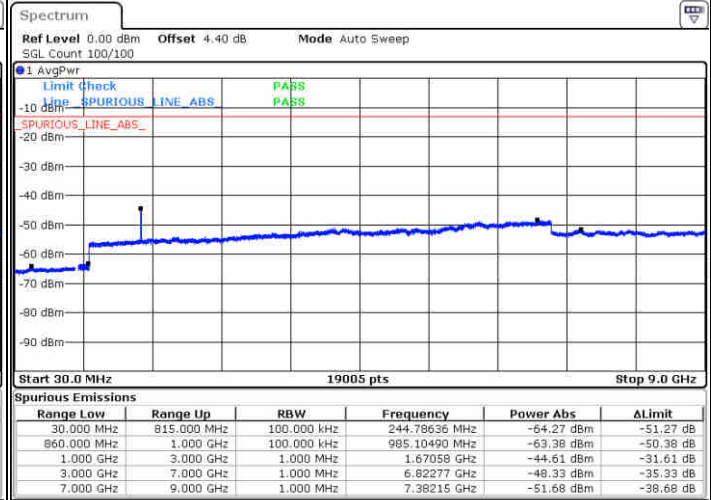

Middle Channel / 16QAM

Date: 14 JUN 2019 05:05:42

Date: 14 JUN 2019 05:06:36

Highest Channel / QPSK

Highest Channel / 16QAM

Date: 14 JUN 2019 05:14:45

Date: 14 JUN 2019 05:15:39

LTE Band 5 / 1.4MHz

Lowest Channel / 64QAM

Middle Channel / 64QAM

Date: 13 JUN 2019 04:44:37

Date: 13 JUN 2019 04:45:31

Highest Channel / 64QAM

Date: 13 JUN 2019 04:50:21

LTE Band 5 / 3MHz

Lowest Channel / 64QAM

Middle Channel / 64QAM

Date: 13 JUN 2019 04:54:51

Date: 13 JUN 2019 04:55:46

Highest Channel / 64QAM

Date: 13 JUN 2019 05:00:36

LTE Band 5 / 5MHz

Lowest Channel / 64QAM

Middle Channel / 64QAM

Date: 14 JUN 2019 03:43:55

Date: 14 JUN 2019 03:45:28

Highest Channel / 64QAM

Date: 14 JUN 2019 03:50:19

LTE Band 5 / 10MHz

Lowest Channel / 64QAM

Middle Channel / 64QAM

Date: 14 JUN 2019 03:54:51