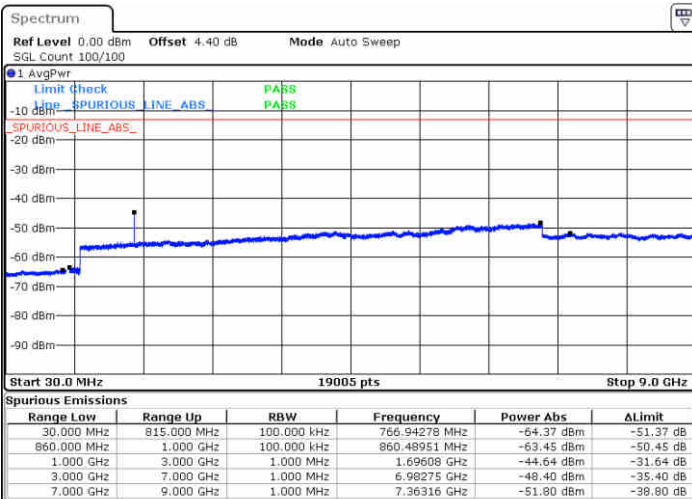

Middle Channel / 16QAM

Date: 14 JUN 2019 05:05:42

Date: 14 JUN 2019 05:06:36

Highest Channel / QPSK

Highest Channel / 16QAM

Date: 14 JUN 2019 05:14:45

Date: 14 JUN 2019 05:15:39

LTE Band 5 / 1.4MHz

Lowest Channel / 64QAM

Middle Channel / 64QAM

Date: 13 JUN 2019 04:44:37

Date: 13 JUN 2019 04:45:31

Highest Channel / 64QAM

Date: 13 JUN 2019 04:50:21

LTE Band 5 / 3MHz

Lowest Channel / 64QAM

Middle Channel / 64QAM

Date: 13 JUN 2019 04:54:51

Date: 13 JUN 2019 04:55:46

Highest Channel / 64QAM

Date: 13 JUN 2019 05:00:36

LTE Band 5 / 5MHz

Lowest Channel / 64QAM

Middle Channel / 64QAM