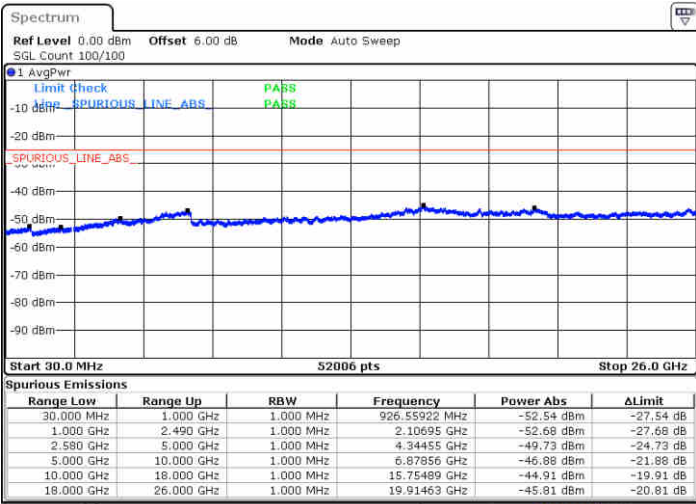

Middle Channel / 16QAM

Date: 22 JUN 2019 21:33:49

Date: 22 JUN 2019 21:32:55

Highest Channel / QPSK

Highest Channel / 16QAM

Date: 22 JUN 2019 21:34:43

Date: 22 JUN 2019 21:35:37

LTE Band 7 / 15MHz