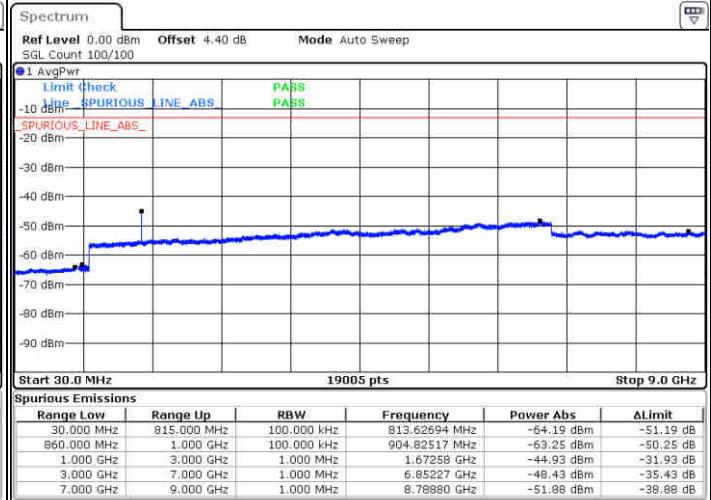

Date: 13 JUN 2019 04:28:17

LTE Band 5 / 10MHz

Lowest Channel / QPSK

Date: 14 JUN 2019 05:03:14

Lowest Channel / 16QAM

Date: 14 JUN 2019 05:04:08

LTE Band 5 / 10MHz

Middle Channel / QPSK

Middle Channel / 16QAM

Date: 14 JUN 2019 05:05:42

Date: 14 JUN 2019 05:06:36

Highest Channel / QPSK

Highest Channel / 16QAM

Date: 14 JUN 2019 05:14:45

Date: 14 JUN 2019 05:15:39

LTE Band 5 / 1.4MHz

Lowest Channel / 64QAM

Middle Channel / 64QAM

Date: 13 JUN 2019 04:44:37

Date: 13 JUN 2019 04:45:31

Highest Channel / 64QAM

Date: 13 JUN 2019 04:50:21

LTE Band 5 / 3MHz

Lowest Channel / 64QAM