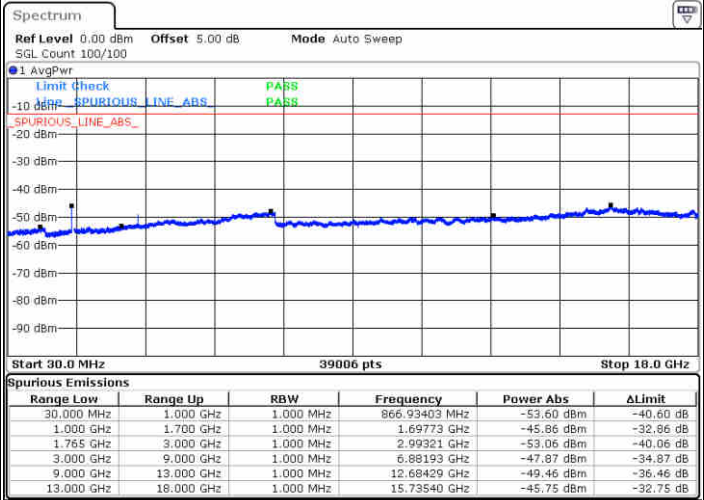

LTE Band 4 / 15MHz

Lowest Channel / QPSK

Lowest Channel / 16QAM

Date: 13 JUN 2019 01:20:17

Date: 13 JUN 2019 01:21:12

Middle Channel / QPSK

Middle Channel / 16QAM

Date: 13 JUN 2019 01:22:47

Date: 13 JUN 2019 01:23:42

LTE Band 4 / 15MHz

Highest Channel / QPSK

Date: 13 JUN 2019 01:29:47

Highest Channel / 16QAM

Date: 13 JUN 2019 01:30:42

LTE Band 4 / 20MHz

Lowest Channel / QPSK