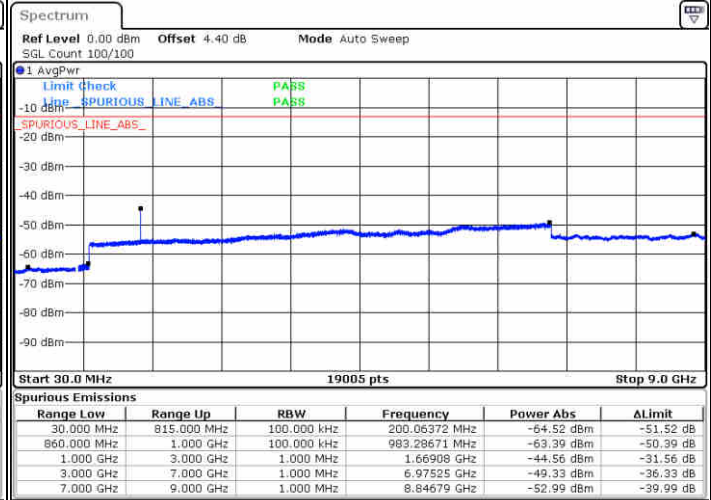

Lowest Channel / 64QAM

Middle Channel / 64QAM

Date: 13 JUN 2019 04:44:37

Date: 13 JUN 2019 04:45:31

Highest Channel / 64QAM

Date: 13 JUN 2019 04:50:21

LTE Band 5 / 3MHz

Lowest Channel / 64QAM

Middle Channel / 64QAM

Date: 13 JUN 2019 04:54:51

Date: 13 JUN 2019 04:55:46

Highest Channel / 64QAM

Date: 13 JUN 2019 05:00:36

LTE Band 5 / 5MHz

Lowest Channel / 64QAM

Middle Channel / 64QAM

Date: 14 JUN 2019 03:43:55

Date: 14 JUN 2019 03:45:28

Highest Channel / 64QAM

Date: 14 JUN 2019 03:50:19

LTE Band 5 / 10MHz

Lowest Channel / 64QAM

Middle Channel / 64QAM

Date: 14 JUN 2019 03:54:51