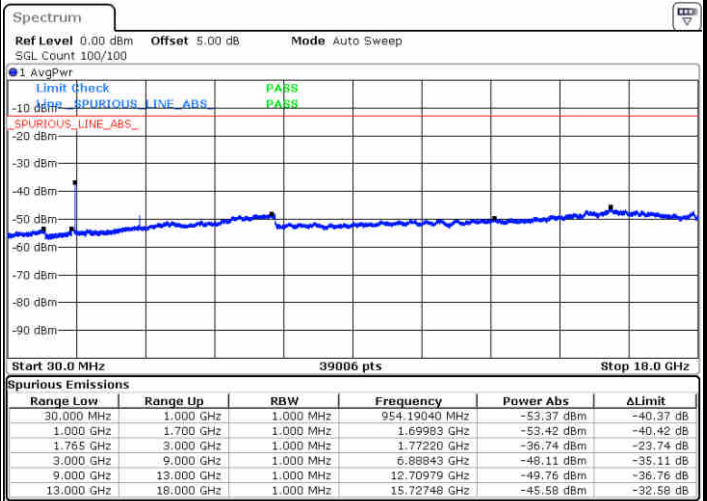

Date: 13 JUN 2019 01:23:42

LTE Band 4 / 15MHz

Highest Channel / QPSK

Date: 13 JUN 2019 01:29:47

Highest Channel / 16QAM

Date: 13 JUN 2019 01:30:42

LTE Band 4 / 20MHz

Lowest Channel / QPSK

Date: 13 JUN 2019 01:36:47

Lowest Channel / 16QAM

Date: 13 JUN 2019 01:37:42

LTE Band 4 / 20MHz

Middle Channel / QPSK

Middle Channel / 16QAM

Date: 13 JUN 2019 01:39:17

Date: 13 JUN 2019 01:40:12

Highest Channel / QPSK

Highest Channel / 16QAM

Date: 13 JUN 2019 01:46:17

Date: 13 JUN 2019 01:47:12

**LTE Band 4 / 1.4MHz**

**Lowest Channel / 64QAM**

Date: 13 JUN 2019 01:50:42

**Middle Channel / 64QAM**