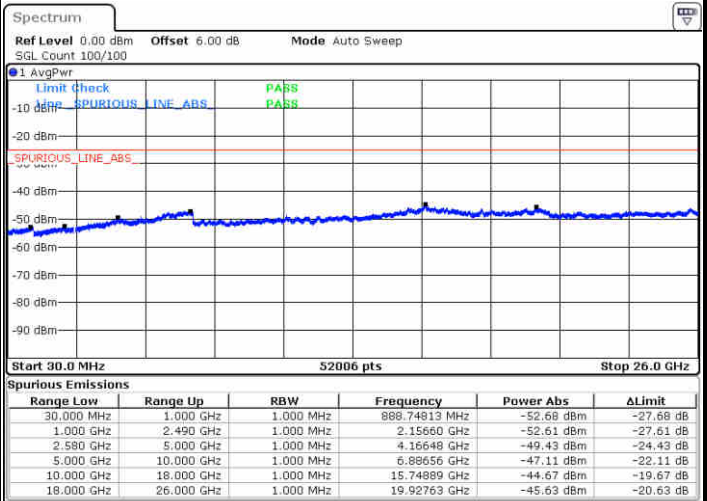

Middle Channel / 16QAM

Date: 22 JUN 2019 21:33:49

Date: 22 JUN 2019 21:32:55

Highest Channel / QPSK

Highest Channel / 16QAM

Date: 22 JUN 2019 21:34:43

Date: 22 JUN 2019 21:35:37

LTE Band 7 / 15MHz

Lowest Channel / QPSK

Lowest Channel / 16QAM

Date: 22 JUN 2019 21:47:39

Date: 22 JUN 2019 21:48:33

Middle Channel / QPSK

Middle Channel / 16QAM

Date: 22 JUN 2019 21:50:21

Date: 22 JUN 2019 21:49:27

LTE Band 7 / 15MHz

Highest Channel / QPSK

Highest Channel / 16QAM

LTE Band 7 / 20MHz

Lowest Channel / QPSK

Lowest Channel / 16QAM

LTE Band 7 / 20MHz

Middle Channel / QPSK