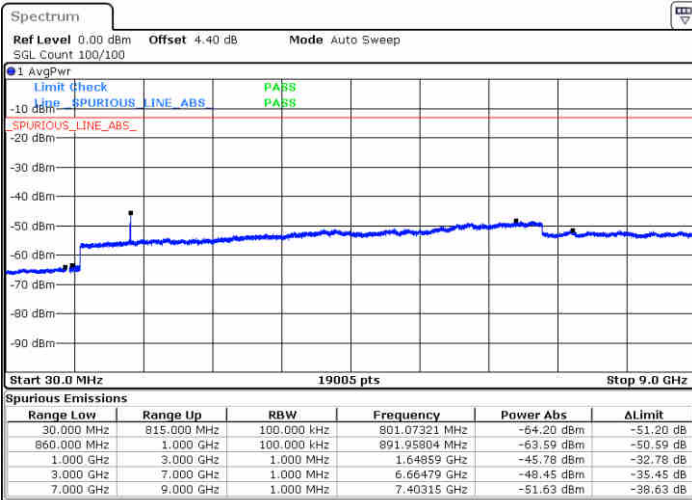

Date: 13 JUN 2019 04:28:17

LTE Band 5 / 10MHz

Lowest Channel / QPSK

Date: 14 JUN 2019 05:03:14

Lowest Channel / 16QAM

Date: 14 JUN 2019 05:04:08

LTE Band 5 / 10MHz

Middle Channel / QPSK

Middle Channel / 16QAM

Date: 14 JUN 2019 05:05:42

Date: 14 JUN 2019 05:06:36

Highest Channel / QPSK

Highest Channel / 16QAM

Date: 14 JUN 2019 05:14:45

Date: 14 JUN 2019 05:15:39

LTE Band 5 / 1.4MHz

Lowest Channel / 64QAM

Middle Channel / 64QAM

Date: 13 JUN 2019 04:44:37

Date: 13 JUN 2019 04:45:31

Highest Channel / 64QAM

Date: 13 JUN 2019 04:50:21

LTE Band 5 / 3MHz

Lowest Channel / 64QAM