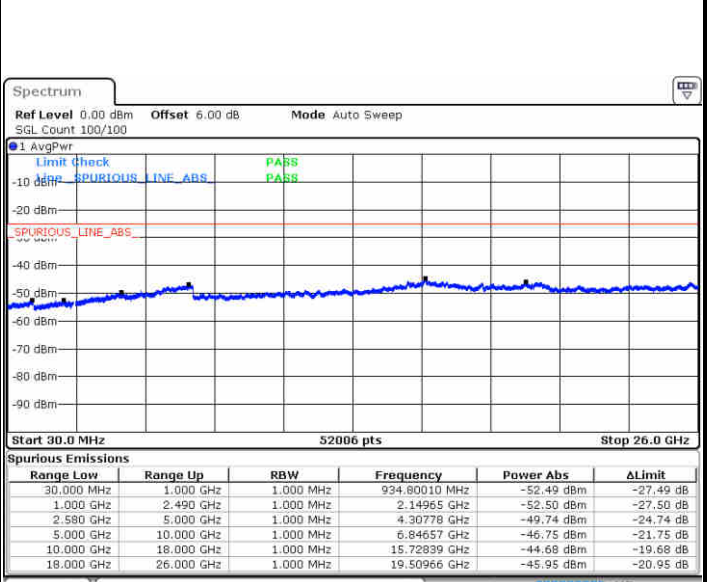

Date: 14 JUN 2019 03:43:55

Date: 14 JUN 2019 03:45:28

Highest Channel / 64QAM

Date: 14 JUN 2019 03:50:19

LTE Band 5 / 10MHz

Lowest Channel / 64QAM

Middle Channel / 64QAM

Date: 14 JUN 2019 03:54:51

Date: 14 JUN 2019 03:55:45

Highest Channel / 64QAM

Date: 14 JUN 2019 04:00:36

LTE Band 7 / 5MHz

Lowest Channel / QPSK

Date: 22 JUN 2019 21:14:37

Lowest Channel / 16QAM

Date: 22 JUN 2019 21:15:31

Middle Channel / QPSK

Date: 22 JUN 2019 21:17:19

Middle Channel / 16QAM

Date: 22 JUN 2019 21:16:25

LTE Band 7 / 5MHz

Highest Channel / QPSK

Date: 22 JUN 2019 21:18:13

Highest Channel / 16QAM