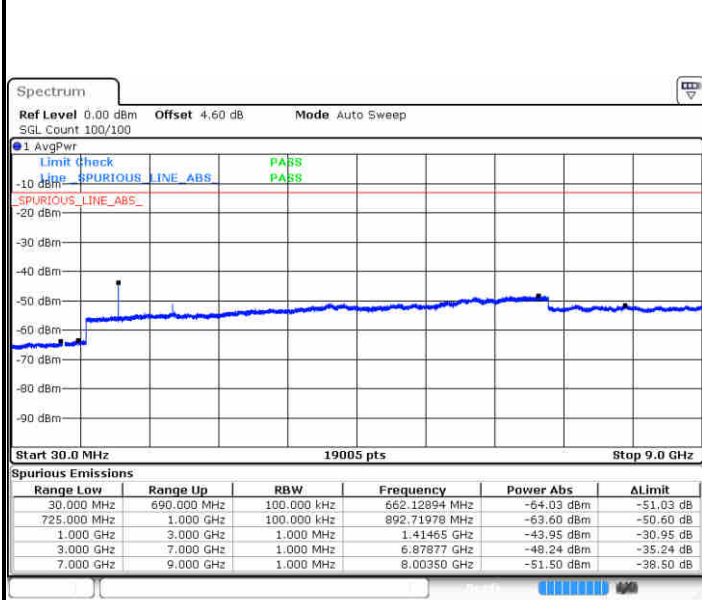

Date: 22 JUN 2019 22:31:39

Date: 22 JUN 2019 22:32:33

Highest Channel / 64QAM

Date: 22 JUN 2019 22:33:27

**LTE Band 7 / 20MHz**

**Lowest Channel / 64QAM**

Date: 22 JUN 2019 22:39:54

**Middle Channel / 64QAM**

Date: 22 JUN 2019 22:40:48

**Highest Channel / 64QAM**

Date: 22 JUN 2019 22:41:42

LTE Band 12 / 1.4MHz

Lowest Channel / QPSK

Date: 22 JUN 2019 23:08:17

Lowest Channel / 16QAM

Date: 22 JUN 2019 23:09:12

Middle Channel / QPSK

Date: 22 JUN 2019 23:11:01

Middle Channel / 16QAM

Date: 22 JUN 2019 23:10:07

LTE Band 12 / 1.4MHz

Highest Channel / QPSK

Date: 22 JUN 2019 23:11:56

Highest Channel / 16QAM