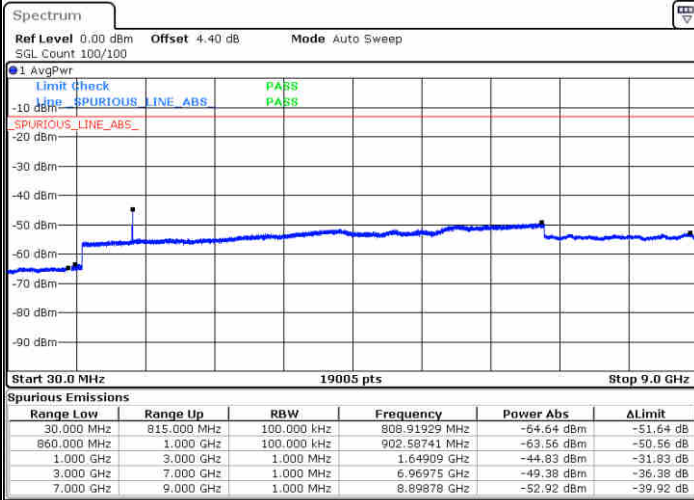

Lowest Channel / 64QAM

Middle Channel / 64QAM

Date: 13 JUN 2019 04:44:37

Date: 13 JUN 2019 04:45:31

Highest Channel / 64QAM

Date: 13 JUN 2019 04:50:21

LTE Band 5 / 3MHz

Lowest Channel / 64QAM

Middle Channel / 64QAM

Date: 13 JUN 2019 04:54:51

Date: 13 JUN 2019 04:55:46

Highest Channel / 64QAM

Date: 13 JUN 2019 05:00:36

LTE Band 5 / 5MHz

Lowest Channel / 64QAM

Middle Channel / 64QAM

Date: 14 JUN 2019 03:43:55

Date: 14 JUN 2019 03:45:28

Highest Channel / 64QAM

Date: 14 JUN 2019 03:50:19

LTE Band 5 / 10MHz

Lowest Channel / 64QAM

Middle Channel / 64QAM

Date: 14 JUN 2019 03:54:51