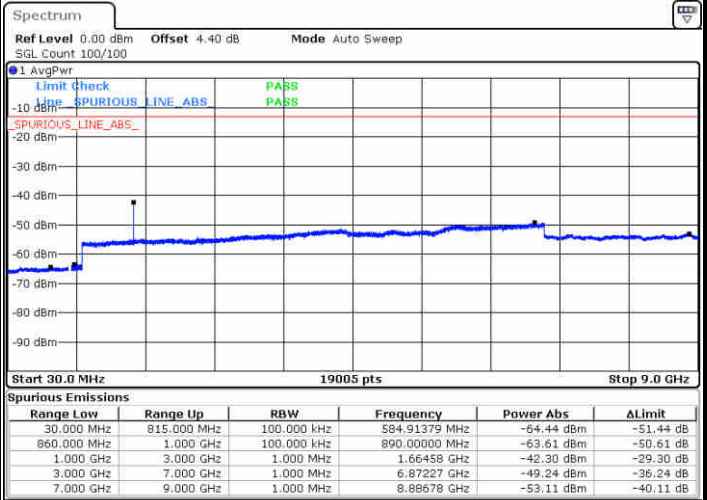

Middle Channel / QPSK

Middle Channel / 16QAM

Date: 13 JUN 2019 04:18:23

Date: 13 JUN 2019 04:19:17

LTE Band 5 / 5MHz

Highest Channel / QPSK

Date: 13 JUN 2019 04:27:22

Highest Channel / 16QAM

Date: 13 JUN 2019 04:28:17

LTE Band 5 / 10MHz

Lowest Channel / QPSK

Date: 14 JUN 2019 05:03:14

Lowest Channel / 16QAM

Date: 14 JUN 2019 05:04:08

LTE Band 5 / 10MHz

Middle Channel / QPSK

Middle Channel / 16QAM

Date: 14 JUN 2019 05:05:42

Date: 14 JUN 2019 05:06:36

Highest Channel / QPSK

Highest Channel / 16QAM

Date: 14 JUN 2019 05:14:45

Date: 14 JUN 2019 05:15:39

LTE Band 5 / 1.4MHz