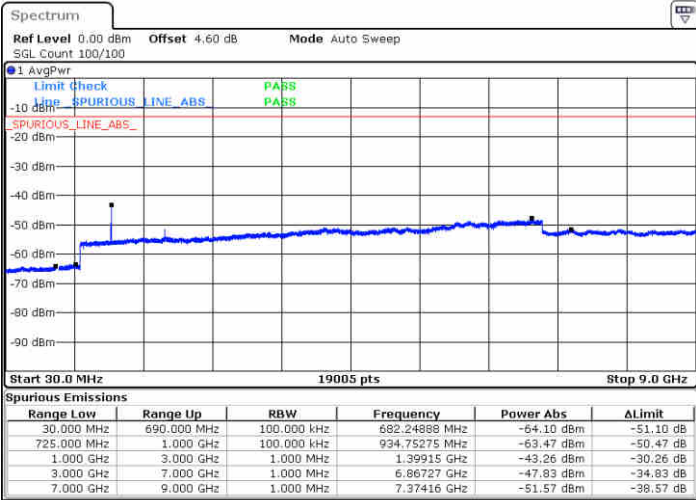

Date: 22 JUN 2019 23:12:50

LTE Band 12 / 3MHz

Lowest Channel / QPSK

Date: 22 JUN 2019 23:24:46

Lowest Channel / 16QAM

Date: 22 JUN 2019 23:25:40

LTE Band 12 / 3MHz

Middle Channel / QPSK

Middle Channel / 16QAM

Date: 22 JUN 2019 23:27:29

Date: 22 JUN 2019 23:28:35

Highest Channel / QPSK

Highest Channel / 16QAM

Date: 22 JUN 2019 23:28:24

Date: 22 JUN 2019 23:29:18

LTE Band 12 / 5MHz

Lowest Channel / QPSK

Lowest Channel / 16QAM

Date: 22 JUN 2019 23:41:14

Date: 22 JUN 2019 23:42:08

Middle Channel / QPSK

Middle Channel / 16QAM

Date: 22 JUN 2019 23:43:58

Date: 22 JUN 2019 23:43:03

LTE Band 12 / 5MHz

Highest Channel / QPSK

Date: 22 JUN 2019 23:44:52

Highest Channel / 16QAM

Date: 22 JUN 2019 23:45:47

LTE Band 12 / 10MHz

Lowest Channel / QPSK

Date: 22 JUN 2019 23:57:43