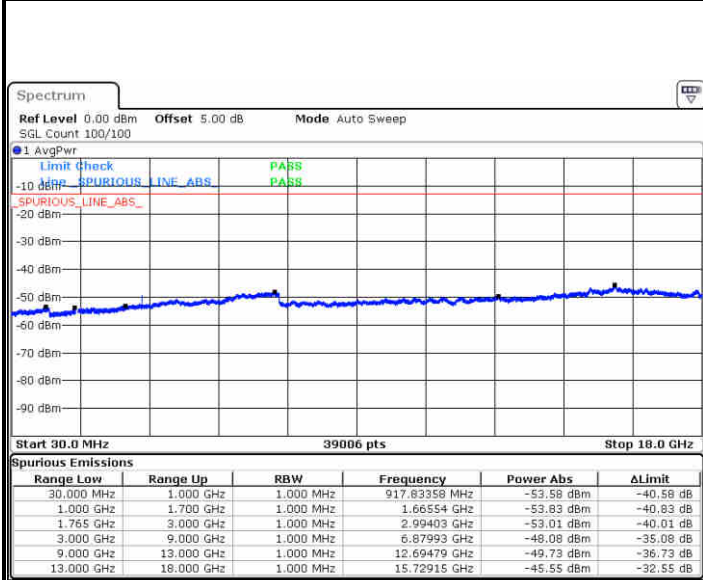

Date: 13 JUN 2019 01:36:47

Lowest Channel / 16QAM

Date: 13 JUN 2019 01:37:42

LTE Band 4 / 20MHz

Middle Channel / QPSK

Middle Channel / 16QAM

Date: 13 JUN 2019 01:39:17

Date: 13 JUN 2019 01:40:12

Highest Channel / QPSK

Highest Channel / 16QAM

Date: 13 JUN 2019 01:46:17

Date: 13 JUN 2019 01:47:12

**LTE Band 4 / 1.4MHz**

**Lowest Channel / 64QAM**

Date: 13 JUN 2019 01:50:42

**Middle Channel / 64QAM**

Date: 13 JUN 2019 01:51:57

**Highest Channel / 64QAM**

Date: 13 JUN 2019 01:55:27

LTE Band 4 / 3MHz

Lowest Channel / 64QAM

Middle Channel / 64QAM

Date: 13 JUN 2019 01:58:57

Date: 13 JUN 2019 02:00:12

Highest Channel / 64QAM

Date: 13 JUN 2019 02:03:42

LTE Band 4 / 10MHz

Lowest Channel / 64QAM

Middle Channel / 64QAM

Date: 13 JUN 2019 02:15:27

Date: 13 JUN 2019 02:16:42

Highest Channel / 64QAM