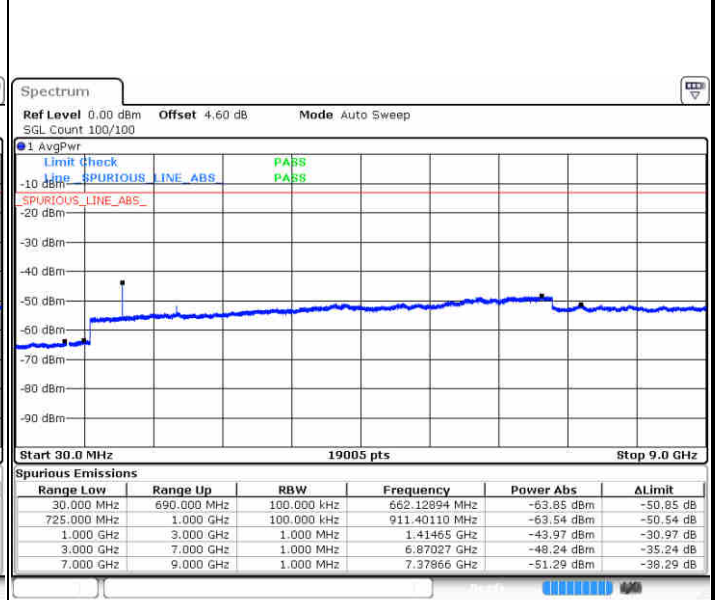

Date: 22 JUN 2019 22:18:50

**Middle Channel / 64QAM**

Date: 22 JUN 2019 22:19:44

**Highest Channel / 64QAM**

Date: 22 JUN 2019 22:20:38

LTE Band 7 / 15MHz

Lowest Channel / 64QAM

Middle Channel / 64QAM

Date: 22 JUN 2019 22:31:39

Date: 22 JUN 2019 22:32:33

Highest Channel / 64QAM

Date: 22 JUN 2019 22:33:27

**LTE Band 7 / 20MHz**

**Lowest Channel / 64QAM**

Date: 22 JUN 2019 22:39:54

**Middle Channel / 64QAM**

Date: 22 JUN 2019 22:40:48

**Highest Channel / 64QAM**

Date: 22 JUN 2019 22:41:42

LTE Band 12 / 1.4MHz

Lowest Channel / QPSK

Date: 22 JUN 2019 23:08:17

Lowest Channel / 16QAM

Date: 22 JUN 2019 23:09:12

Middle Channel / QPSK

Date: 22 JUN 2019 23:11:01

Middle Channel / 16QAM

Date: 22 JUN 2019 23:10:07

LTE Band 12 / 1.4MHz

Highest Channel / QPSK

Date: 22 JUN 2019 23:11:56

Highest Channel / 16QAM