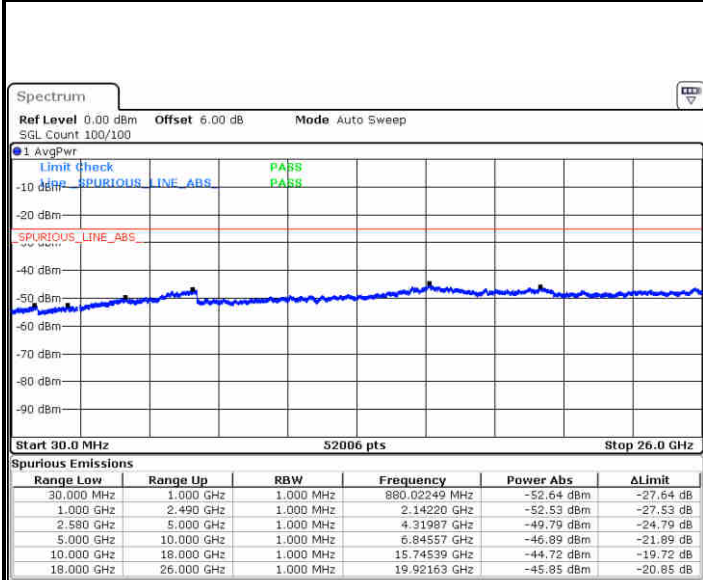

Lowest Channel / 64QAM

Middle Channel / 64QAM

Date: 22 JUN 2019 22:10:34

Date: 22 JUN 2019 22:11:28

Highest Channel / 64QAM

Date: 22 JUN 2019 22:12:22

**LTE Band 7 / 10MHz**

**Lowest Channel / 64QAM**

Date: 22 JUN 2019 22:18:50

**Middle Channel / 64QAM**

Date: 22 JUN 2019 22:19:44

**Highest Channel / 64QAM**

Date: 22 JUN 2019 22:20:38

LTE Band 7 / 15MHz

Lowest Channel / 64QAM

Middle Channel / 64QAM

Date: 22 JUN 2019 22:31:39

Date: 22 JUN 2019 22:32:33

Highest Channel / 64QAM

Date: 22 JUN 2019 22:33:27

**LTE Band 7 / 20MHz**

**Lowest Channel / 64QAM**

Date: 22 JUN 2019 22:39:54

**Middle Channel / 64QAM**

Date: 22 JUN 2019 22:40:48

**Highest Channel / 64QAM**

Date: 22 JUN 2019 22:41:42

LTE Band 12 / 1.4MHz

Lowest Channel / QPSK

Date: 22 JUN 2019 23:08:17

Lowest Channel / 16QAM

Date: 22 JUN 2019 23:09:12