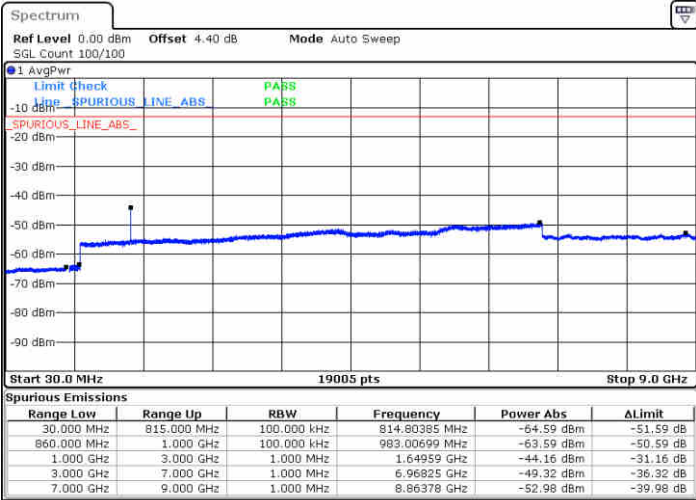

Middle Channel / 64QAM

Date: 13 JUN 2019 04:54:51

Date: 13 JUN 2019 04:55:46

Highest Channel / 64QAM

Date: 13 JUN 2019 05:00:36

LTE Band 5 / 5MHz

Lowest Channel / 64QAM

Middle Channel / 64QAM

Date: 14 JUN 2019 03:43:55

Date: 14 JUN 2019 03:45:28

Highest Channel / 64QAM

Date: 14 JUN 2019 03:50:19

LTE Band 5 / 10MHz

Lowest Channel / 64QAM

Middle Channel / 64QAM

Date: 14 JUN 2019 03:54:51

Date: 14 JUN 2019 03:55:45

Highest Channel / 64QAM

Date: 14 JUN 2019 04:00:36

LTE Band 7 / 5MHz

Lowest Channel / QPSK

Date: 22 JUN 2019 21:14:37

Lowest Channel / 16QAM

Date: 22 JUN 2019 21:15:31