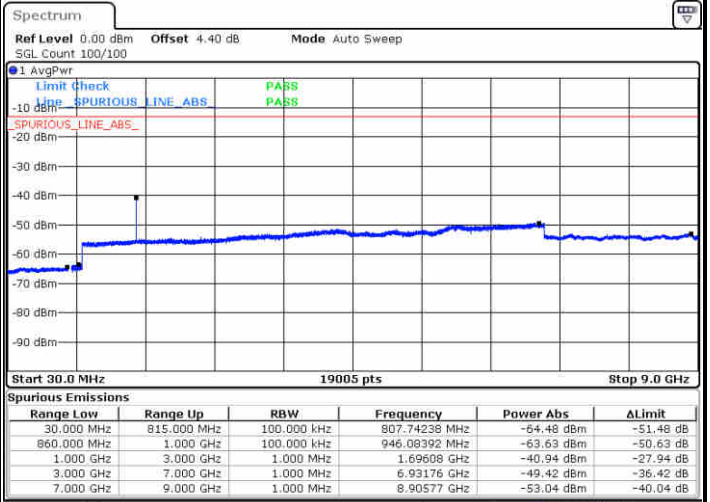

LTE Band 4 / 20MHz

Lowest Channel / 64QAM

Middle Channel / 64QAM

Date: 13 JUN 2019 02:31:57

Date: 13 JUN 2019 02:33:12

Highest Channel / 64QAM

Date: 13 JUN 2019 02:36:42

LTE Band 5 / 1.4MHz

Lowest Channel / QPSK

Lowest Channel / 16QAM

Date: 14 JUN 2019 04:22:07

Date: 14 JUN 2019 04:23:01

Middle Channel / QPSK

Middle Channel / 16QAM

Date: 14 JUN 2019 04:24:35

Date: 14 JUN 2019 04:25:29

LTE Band 5 / 1.4MHz

Highest Channel / QPSK

Date: 14 JUN 2019 04:33:38

Highest Channel / 16QAM

Date: 14 JUN 2019 04:34:32

LTE Band 5 / 3MHz

Lowest Channel / QPSK

Date: 14 JUN 2019 04:42:41