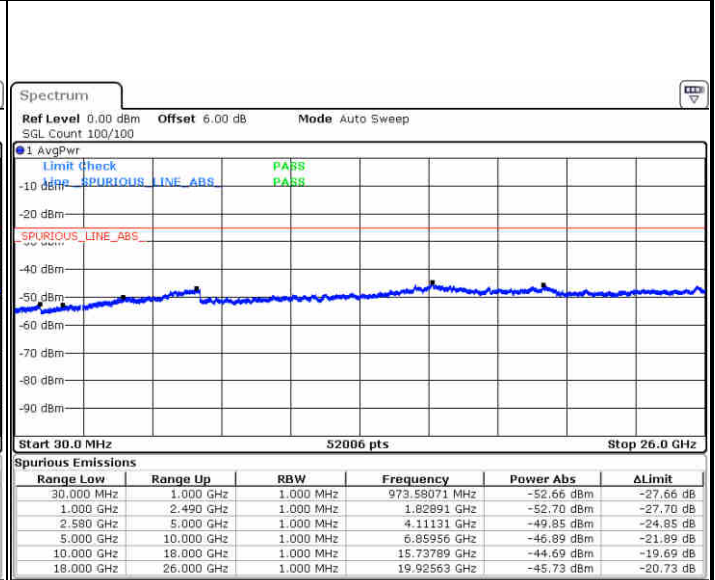

Lowest Channel / 64QAM

Middle Channel / 64QAM

Date: 22 JUN 2019 22:10:34

Date: 22 JUN 2019 22:11:28

Highest Channel / 64QAM

Date: 22 JUN 2019 22:12:22

**LTE Band 7 / 10MHz**

**Lowest Channel / 64QAM**

Date: 22 JUN 2019 22:18:50

**Middle Channel / 64QAM**

Date: 22 JUN 2019 22:19:44

**Highest Channel / 64QAM**

Date: 22 JUN 2019 22:20:38

LTE Band 7 / 15MHz

Lowest Channel / 64QAM

Middle Channel / 64QAM

Date: 22 JUN 2019 22:31:39

Date: 22 JUN 2019 22:32:33

Highest Channel / 64QAM

Date: 22 JUN 2019 22:33:27

**LTE Band 7 / 20MHz**

**Lowest Channel / 64QAM**

Date: 22 JUN 2019 22:39:54

**Middle Channel / 64QAM**

Date: 22 JUN 2019 22:40:48

**Highest Channel / 64QAM**

Date: 22 JUN 2019 22:41:42

LTE Band 12 / 1.4MHz

Lowest Channel / QPSK

Date: 22 JUN 2019 23:08:17

Lowest Channel / 16QAM

Date: 22 JUN 2019 23:09:12