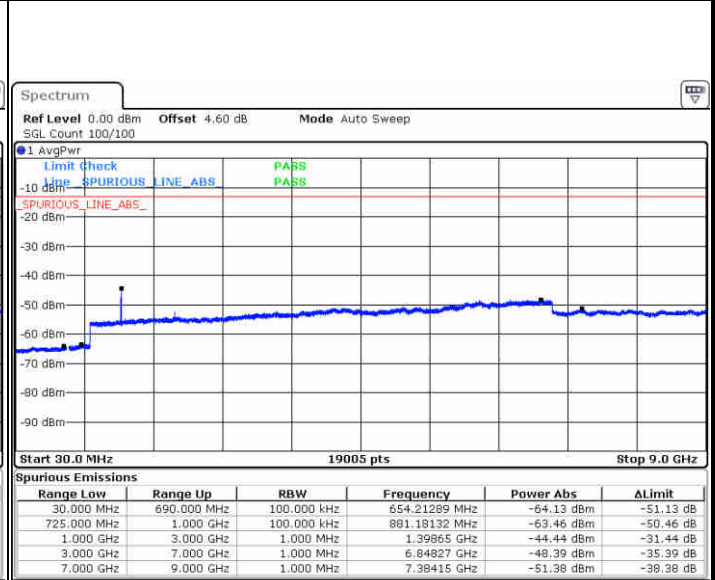

Date: 22 JUN 2019 22:31:39

Date: 22 JUN 2019 22:32:33

Highest Channel / 64QAM

Date: 22 JUN 2019 22:33:27

**LTE Band 7 / 20MHz**

**Lowest Channel / 64QAM**

Date: 22 JUN 2019 22:39:54

**Middle Channel / 64QAM**

Date: 22 JUN 2019 22:40:48

**Highest Channel / 64QAM**

Date: 22 JUN 2019 22:41:42

LTE Band 12 / 1.4MHz

Lowest Channel / QPSK

Date: 22 JUN 2019 23:08:17

Lowest Channel / 16QAM

Date: 22 JUN 2019 23:09:12

Middle Channel / QPSK

Date: 22 JUN 2019 23:11:01

Middle Channel / 16QAM

Date: 22 JUN 2019 23:10:07

LTE Band 12 / 1.4MHz

Highest Channel / QPSK

Date: 22 JUN 2019 23:11:56

Highest Channel / 16QAM