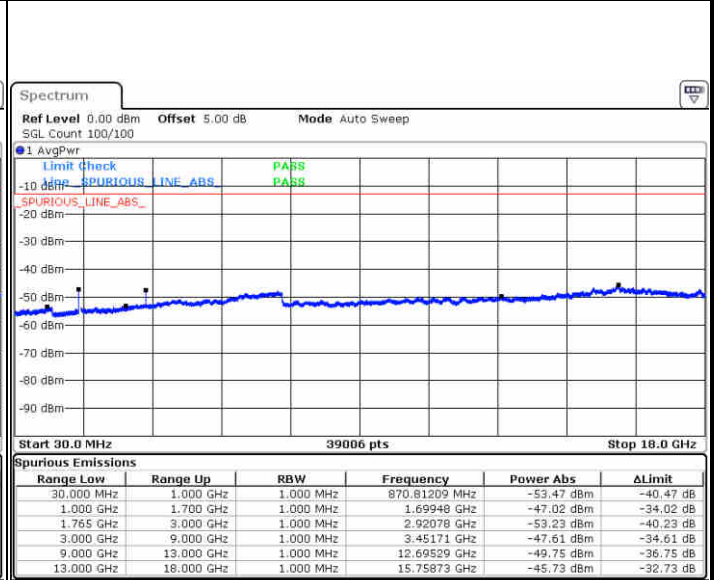

Highest Channel / 64QAM

Date: 13 JUN 2019 02:03:42

LTE Band 4 / 10MHz

Lowest Channel / 64QAM

Middle Channel / 64QAM

Date: 13 JUN 2019 02:15:27

Date: 13 JUN 2019 02:16:42

Highest Channel / 64QAM

Date: 13 JUN 2019 02:20:12

**LTE Band 4 / 15MHz**

**Lowest Channel / 64QAM**

Date: 13 JUN 2019 02:23:42

**Middle Channel / 64QAM**

Date: 13 JUN 2019 02:24:57

**Highest Channel / 64QAM**

Date: 13 JUN 2019 02:28:27

LTE Band 4 / 20MHz

Lowest Channel / 64QAM

Middle Channel / 64QAM

Date: 13 JUN 2019 02:31:57

Date: 13 JUN 2019 02:33:12

Highest Channel / 64QAM

Date: 13 JUN 2019 02:36:42

LTE Band 5 / 1.4MHz