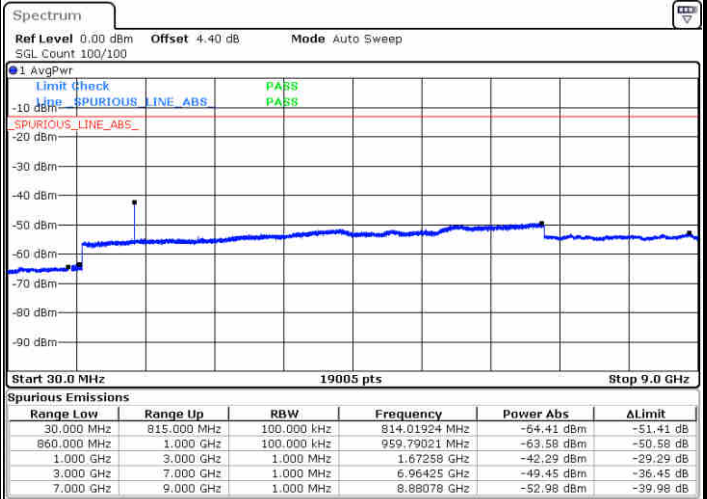

LTE Band 4 / 20MHz

Lowest Channel / 64QAM

Middle Channel / 64QAM

Date: 13 JUN 2019 02:31:57

Date: 13 JUN 2019 02:33:12

Highest Channel / 64QAM

Date: 13 JUN 2019 02:36:42

LTE Band 5 / 1.4MHz

Lowest Channel / QPSK

Lowest Channel / 16QAM

Date: 14 JUN 2019 04:22:07

Date: 14 JUN 2019 04:23:01

Middle Channel / QPSK

Middle Channel / 16QAM

Date: 14 JUN 2019 04:24:35

Date: 14 JUN 2019 04:25:29

LTE Band 5 / 1.4MHz

Highest Channel / QPSK

Date: 14 JUN 2019 04:33:38

Highest Channel / 16QAM

Date: 14 JUN 2019 04:34:32

LTE Band 5 / 3MHz

Lowest Channel / QPSK

Date: 14 JUN 2019 04:42:41