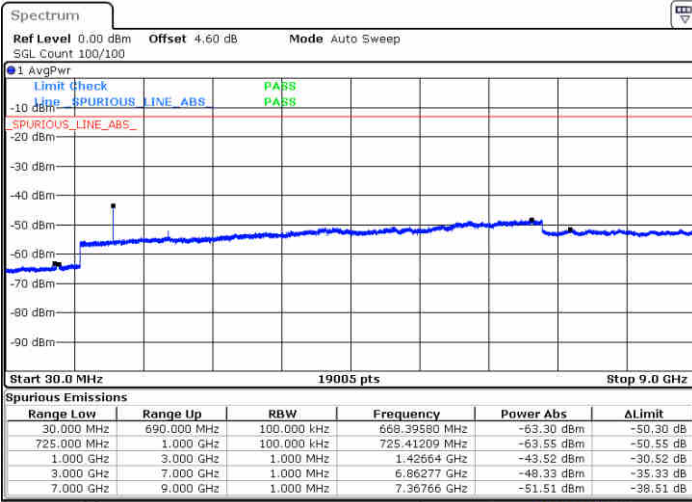

Date: 22 JUN 2019 23:12:50

LTE Band 12 / 3MHz

Lowest Channel / QPSK

Date: 22 JUN 2019 23:24:46

Lowest Channel / 16QAM

Date: 22 JUN 2019 23:25:40

LTE Band 12 / 3MHz

Middle Channel / QPSK

Middle Channel / 16QAM

Date: 22 JUN 2019 23:27:29

Date: 22 JUN 2019 23:28:35

Highest Channel / QPSK

Highest Channel / 16QAM

Date: 22 JUN 2019 23:28:24

Date: 22 JUN 2019 23:29:18

LTE Band 12 / 5MHz

Lowest Channel / QPSK

Lowest Channel / 16QAM

Date: 22 JUN 2019 23:41:14

Date: 22 JUN 2019 23:42:08

Middle Channel / QPSK

Middle Channel / 16QAM

Date: 22 JUN 2019 23:43:58

Date: 22 JUN 2019 23:43:03

LTE Band 12 / 5MHz

Highest Channel / QPSK

Date: 22 JUN 2019 23:44:52

Highest Channel / 16QAM

Date: 22 JUN 2019 23:45:47

LTE Band 12 / 10MHz

Lowest Channel / QPSK

Date: 22 JUN 2019 23:57:43