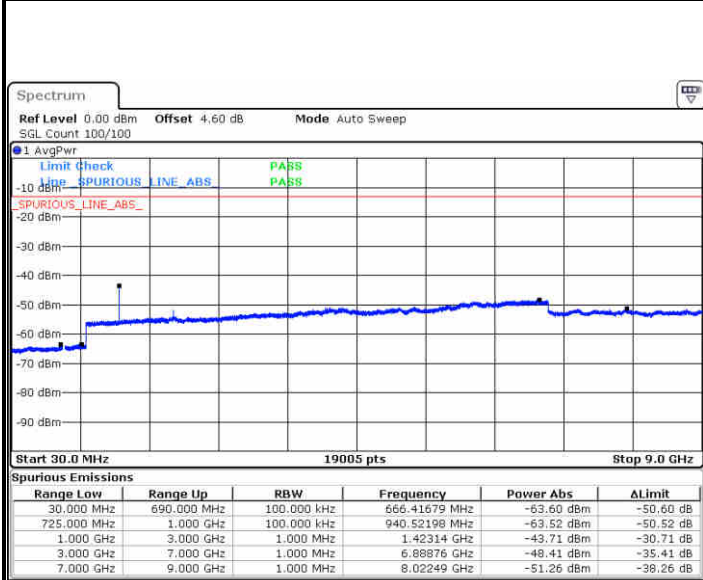

Middle Channel / 16QAM

Date: 22 JUN 2019 23:27:29

Date: 22 JUN 2019 23:28:35

Highest Channel / QPSK

Highest Channel / 16QAM

Date: 22 JUN 2019 23:28:24

Date: 22 JUN 2019 23:29:18

LTE Band 12 / 5MHz

Lowest Channel / QPSK

Lowest Channel / 16QAM

Date: 22 JUN 2019 23:41:14

Date: 22 JUN 2019 23:42:08

Middle Channel / QPSK

Middle Channel / 16QAM

Date: 22 JUN 2019 23:43:58

Date: 22 JUN 2019 23:43:03

LTE Band 12 / 5MHz

Highest Channel / QPSK

Date: 22 JUN 2019 23:44:52

Highest Channel / 16QAM

Date: 22 JUN 2019 23:45:47

LTE Band 12 / 10MHz

Lowest Channel / QPSK

Date: 22 JUN 2019 23:57:43