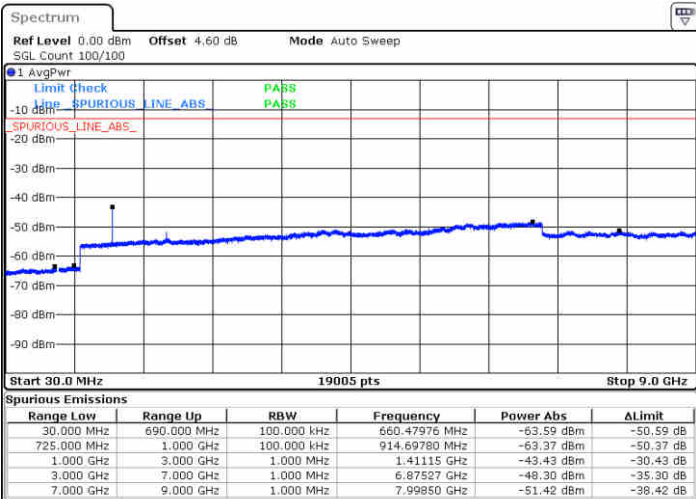

Middle Channel / 16QAM

Date: 22 JUN 2019 23:27:29

Date: 22 JUN 2019 23:28:35

Highest Channel / QPSK

Highest Channel / 16QAM

Date: 22 JUN 2019 23:28:24

Date: 22 JUN 2019 23:29:18

LTE Band 12 / 5MHz

Lowest Channel / QPSK

Lowest Channel / 16QAM

Date: 22 JUN 2019 23:41:14

Date: 22 JUN 2019 23:42:08

Middle Channel / QPSK

Middle Channel / 16QAM

Date: 22 JUN 2019 23:43:58

Date: 22 JUN 2019 23:43:03

LTE Band 12 / 5MHz

Highest Channel / QPSK

Date: 22 JUN 2019 23:44:52

Highest Channel / 16QAM

Date: 22 JUN 2019 23:45:47

LTE Band 12 / 10MHz

Lowest Channel / QPSK

Date: 22 JUN 2019 23:57:43