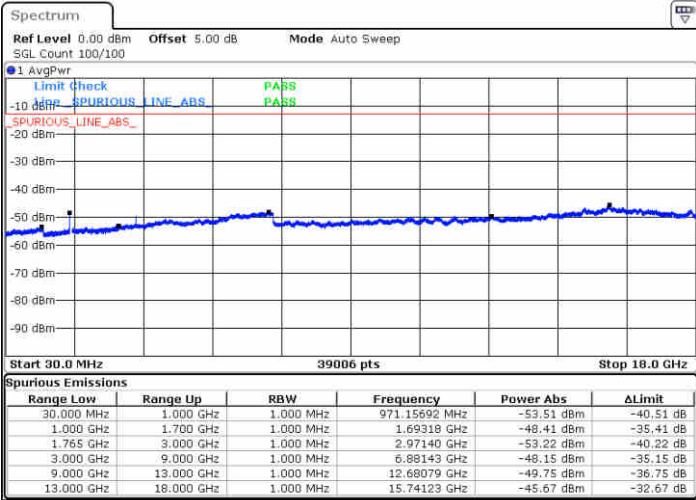

Date: 13 JUN 2019 01:51:57

**Highest Channel / 64QAM**

Date: 13 JUN 2019 01:55:27

LTE Band 4 / 3MHz

Lowest Channel / 64QAM

Middle Channel / 64QAM

Date: 13 JUN 2019 01:58:57

Date: 13 JUN 2019 02:00:12

Highest Channel / 64QAM

Date: 13 JUN 2019 02:03:42

LTE Band 4 / 10MHz

Lowest Channel / 64QAM

Middle Channel / 64QAM

Date: 13 JUN 2019 02:15:27

Date: 13 JUN 2019 02:16:42

Highest Channel / 64QAM

Date: 13 JUN 2019 02:20:12

**LTE Band 4 / 15MHz**

**Lowest Channel / 64QAM**

Date: 13 JUN 2019 02:23:42

**Middle Channel / 64QAM**

Date: 13 JUN 2019 02:24:57

**Highest Channel / 64QAM**

Date: 13 JUN 2019 02:28:27

LTE Band 4 / 20MHz

Lowest Channel / 64QAM

Middle Channel / 64QAM

Date: 13 JUN 2019 02:31:57

Date: 13 JUN 2019 02:33:12

Highest Channel / 64QAM

Date: 13 JUN 2019 02:36:42

LTE Band 5 / 1.4MHz