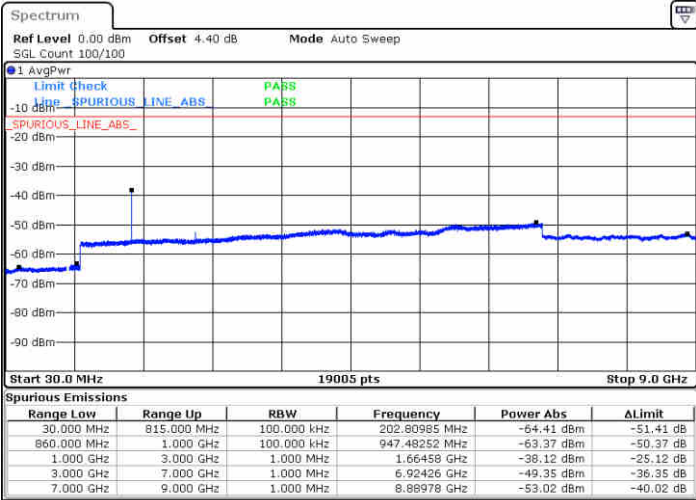

Middle Channel / QPSK

Middle Channel / 16QAM

Date: 13 JUN 2019 04:18:23

Date: 13 JUN 2019 04:19:17

LTE Band 5 / 5MHz

Highest Channel / QPSK

Date: 13 JUN 2019 04:27:22

Highest Channel / 16QAM

Date: 13 JUN 2019 04:28:17

LTE Band 5 / 10MHz

Lowest Channel / QPSK

Date: 14 JUN 2019 05:03:14

Lowest Channel / 16QAM

Date: 14 JUN 2019 05:04:08

LTE Band 5 / 10MHz

Middle Channel / QPSK

Middle Channel / 16QAM

Date: 14 JUN 2019 05:05:42

Date: 14 JUN 2019 05:06:36

Highest Channel / QPSK

Highest Channel / 16QAM

Date: 14 JUN 2019 05:14:45

Date: 14 JUN 2019 05:15:39

LTE Band 5 / 1.4MHz