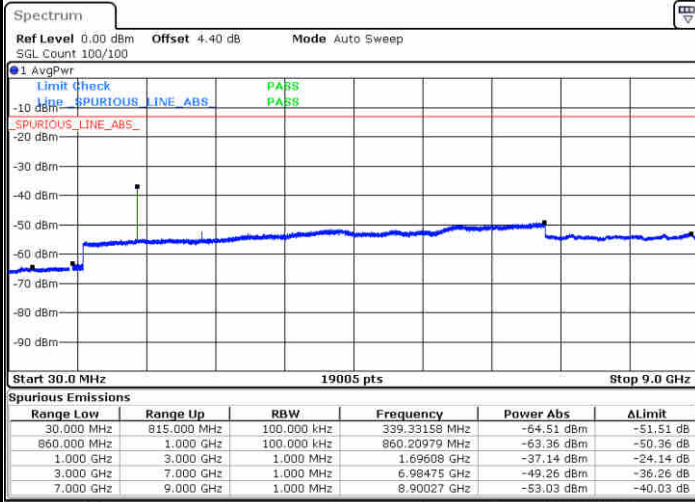

LTE Band 4 / 20MHz

Lowest Channel / 64QAM

Middle Channel / 64QAM

Date: 13 JUN 2019 02:31:57

Date: 13 JUN 2019 02:33:12

Highest Channel / 64QAM

Date: 13 JUN 2019 02:36:42

LTE Band 5 / 1.4MHz

Lowest Channel / QPSK

Lowest Channel / 16QAM

Date: 14 JUN 2019 04:22:07

Date: 14 JUN 2019 04:23:01

Middle Channel / QPSK

Middle Channel / 16QAM

Date: 14 JUN 2019 04:24:35

Date: 14 JUN 2019 04:25:29

LTE Band 5 / 1.4MHz

Highest Channel / QPSK

Date: 14 JUN 2019 04:33:38

Highest Channel / 16QAM

Date: 14 JUN 2019 04:34:32

LTE Band 5 / 3MHz

Lowest Channel / QPSK

Date: 14 JUN 2019 04:42:41