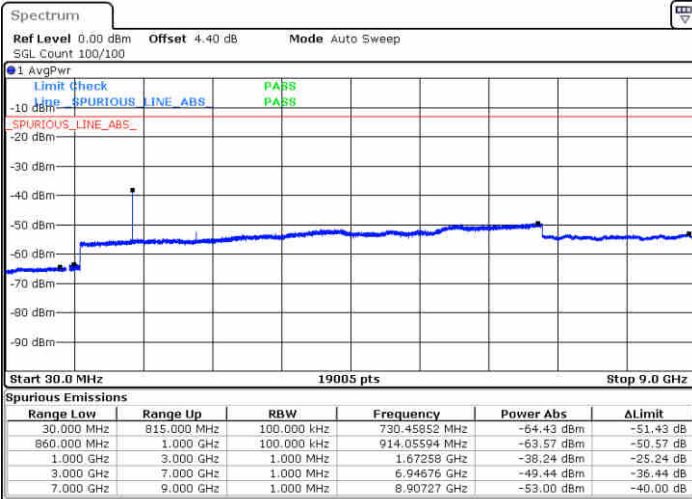

LTE Band 4 / 20MHz

Lowest Channel / 64QAM

Middle Channel / 64QAM

Date: 13 JUN 2019 02:31:57

Date: 13 JUN 2019 02:33:12

Highest Channel / 64QAM

Date: 13 JUN 2019 02:36:42

LTE Band 5 / 1.4MHz

Lowest Channel / QPSK

Lowest Channel / 16QAM

Date: 14 JUN 2019 04:22:07

Date: 14 JUN 2019 04:23:01

Middle Channel / QPSK

Middle Channel / 16QAM

Date: 14 JUN 2019 04:24:35

Date: 14 JUN 2019 04:25:29

LTE Band 5 / 1.4MHz

Highest Channel / QPSK

Date: 14 JUN 2019 04:33:38

Highest Channel / 16QAM

Date: 14 JUN 2019 04:34:32

LTE Band 5 / 3MHz

Lowest Channel / QPSK

Date: 14 JUN 2019 04:42:41