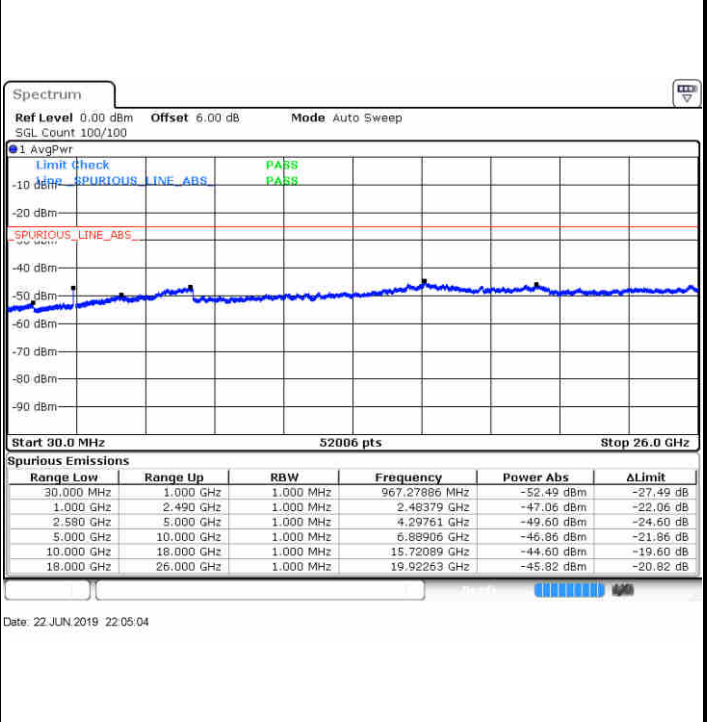

Lowest Channel / QPSK

Lowest Channel / 16QAM

Date: 22 JUN 2019 21:47:39

Date: 22 JUN 2019 21:48:33

Middle Channel / QPSK

Middle Channel / 16QAM

Date: 22 JUN 2019 21:50:21

Date: 22 JUN 2019 21:49:27

LTE Band 7 / 15MHz

Highest Channel / QPSK

Highest Channel / 16QAM

LTE Band 7 / 20MHz

Lowest Channel / QPSK

Lowest Channel / 16QAM

LTE Band 7 / 20MHz

Middle Channel / QPSK

Date: 22 JUN 2019 22:06:52

Middle Channel / 16QAM

Date: 22 JUN 2019 22:05:58

Highest Channel / QPSK

Date: 22 JUN 2019 22:07:46

Highest Channel / 16QAM

Date: 22 JUN 2019 22:08:40

LTE Band 7 / 5MHz

Lowest Channel / 64QAM

Middle Channel / 64QAM

Date: 22 JUN 2019 22:10:34

Date: 22 JUN 2019 22:11:28

Highest Channel / 64QAM

Date: 22 JUN 2019 22:12:22

**LTE Band 7 / 10MHz**

**Lowest Channel / 64QAM**