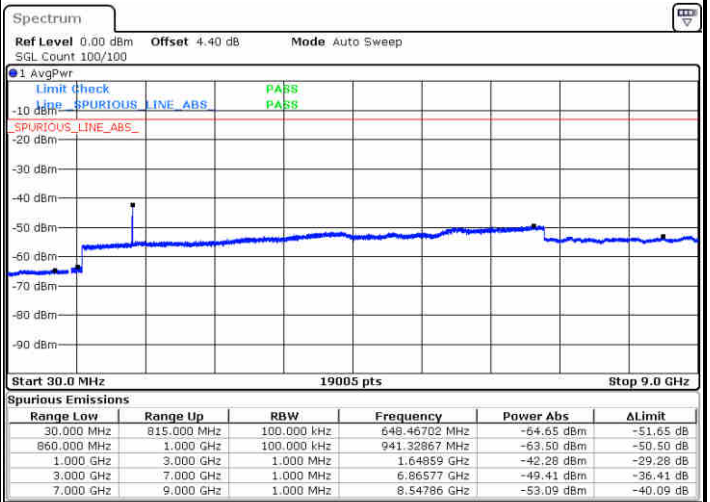

LTE Band 5 / 1.4MHz

Highest Channel / QPSK

Date: 14 JUN 2019 04:33:38

Highest Channel / 16QAM

Date: 14 JUN 2019 04:34:32

LTE Band 5 / 3MHz

Lowest Channel / QPSK

Date: 14 JUN 2019 04:42:41

Lowest Channel / 16QAM

Date: 14 JUN 2019 04:43:34

LTE Band 5 / 3MHz

Middle Channel / QPSK

Middle Channel / 16QAM

Date: 14 JUN 2019 04:45:09

Date: 14 JUN 2019 04:46:03

Highest Channel / QPSK