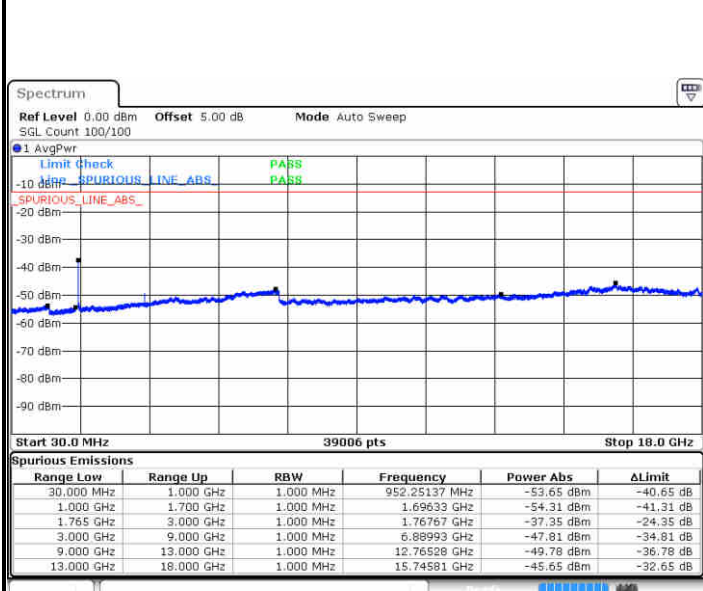

Highest Channel / 64QAM

Date: 13 JUN 2019 02:03:42

LTE Band 4 / 10MHz

Lowest Channel / 64QAM

Middle Channel / 64QAM

Date: 13 JUN 2019 02:15:27

Date: 13 JUN 2019 02:16:42

Highest Channel / 64QAM

Date: 13 JUN 2019 02:20:12

**LTE Band 4 / 15MHz**

**Lowest Channel / 64QAM**

Date: 13 JUN 2019 02:23:42

**Middle Channel / 64QAM**

Date: 13 JUN 2019 02:24:57

**Highest Channel / 64QAM**

Date: 13 JUN 2019 02:28:27

LTE Band 4 / 20MHz

Lowest Channel / 64QAM

Middle Channel / 64QAM

Date: 13 JUN 2019 02:31:57

Date: 13 JUN 2019 02:33:12

Highest Channel / 64QAM

Date: 13 JUN 2019 02:36:42

LTE Band 5 / 1.4MHz