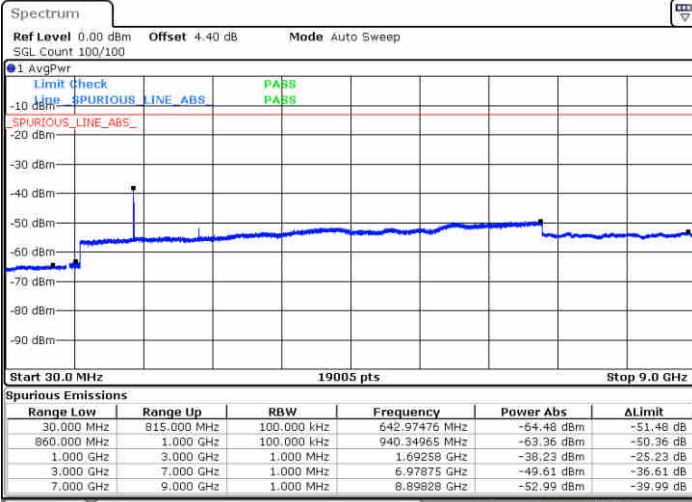

LTE Band 5 / 1.4MHz

Highest Channel / QPSK

Date: 14 JUN 2019 04:33:38

Highest Channel / 16QAM

Date: 14 JUN 2019 04:34:32

LTE Band 5 / 3MHz

Lowest Channel / QPSK

Date: 14 JUN 2019 04:42:41

Lowest Channel / 16QAM

Date: 14 JUN 2019 04:43:34

LTE Band 5 / 3MHz

Middle Channel / QPSK

Middle Channel / 16QAM

Date: 14 JUN 2019 04:45:09

Date: 14 JUN 2019 04:46:03

Highest Channel / QPSK

Highest Channel / 16QAM

Date: 14 JUN 2019 04:54:12

Date: 14 JUN 2019 04:55:05

LTE Band 5 / 5MHz

Lowest Channel / QPSK

Lowest Channel / 16QAM

Date: 13 JUN 2019 04:37:17

Date: 13 JUN 2019 04:36:49