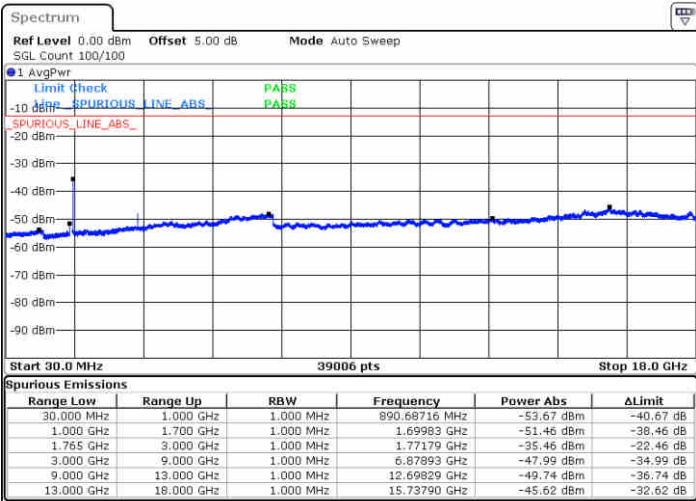

Date: 13 JUN 2019 01:36:47

Lowest Channel / 16QAM

Date: 13 JUN 2019 01:37:42

LTE Band 4 / 20MHz

Middle Channel / QPSK

Middle Channel / 16QAM

Date: 13 JUN 2019 01:39:17

Date: 13 JUN 2019 01:40:12

Highest Channel / QPSK

Highest Channel / 16QAM

Date: 13 JUN 2019 01:46:17

Date: 13 JUN 2019 01:47:12

**LTE Band 4 / 1.4MHz**

**Lowest Channel / 64QAM**

Date: 13 JUN 2019 01:50:42

**Middle Channel / 64QAM**