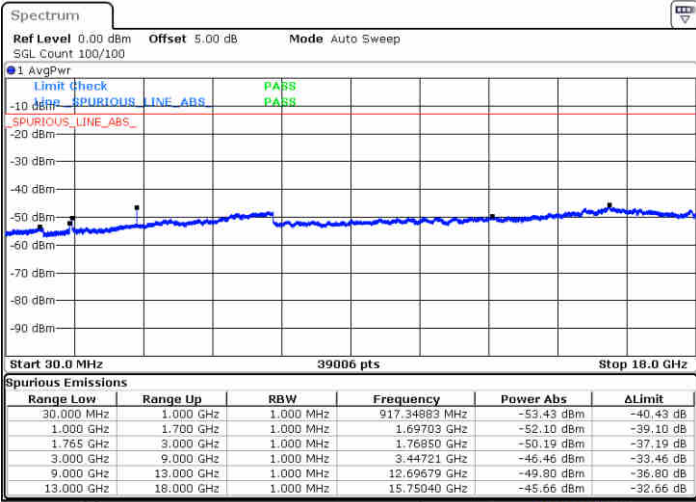

Date: 13 JUN 2019 01:23:42

LTE Band 4 / 15MHz

Highest Channel / QPSK

Date: 13 JUN 2019 01:29:47

Highest Channel / 16QAM

Date: 13 JUN 2019 01:30:42

LTE Band 4 / 20MHz

Lowest Channel / QPSK

Date: 13 JUN 2019 01:36:47

Lowest Channel / 16QAM

Date: 13 JUN 2019 01:37:42

LTE Band 4 / 20MHz

Middle Channel / QPSK

Middle Channel / 16QAM

Date: 13 JUN 2019 01:39:17

Date: 13 JUN 2019 01:40:12

Highest Channel / QPSK

Highest Channel / 16QAM

Date: 13 JUN 2019 01:46:17

Date: 13 JUN 2019 01:47:12

**LTE Band 4 / 1.4MHz**

**Lowest Channel / 64QAM**

Date: 13 JUN 2019 01:50:42

**Middle Channel / 64QAM**