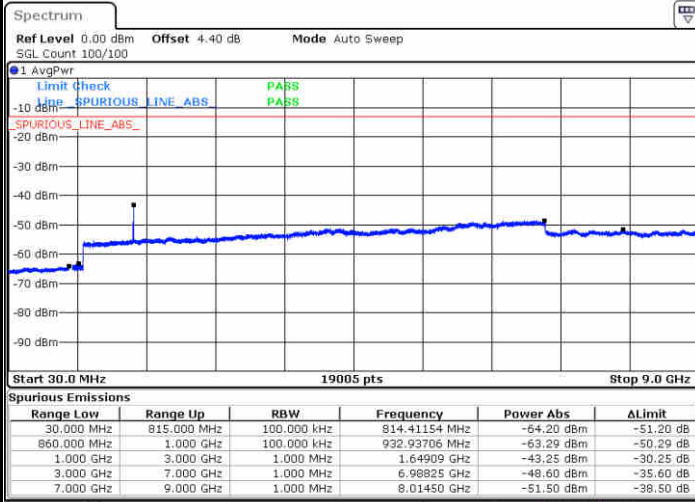

Highest Channel / 16QAM

Date: 14 JUN 2019 04:54:12

Date: 14 JUN 2019 04:55:05

LTE Band 5 / 5MHz

Lowest Channel / QPSK

Lowest Channel / 16QAM

Date: 13 JUN 2019 04:37:17

Date: 13 JUN 2019 04:36:49

Middle Channel / QPSK

Middle Channel / 16QAM

Date: 13 JUN 2019 04:18:23

Date: 13 JUN 2019 04:19:17

LTE Band 5 / 5MHz

Highest Channel / QPSK

Date: 13 JUN 2019 04:27:22

Highest Channel / 16QAM