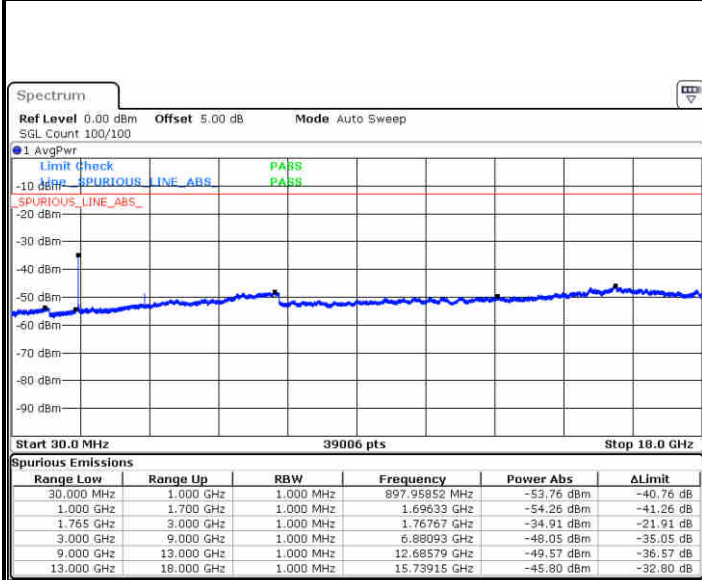

LTE Band 4 / 15MHz

Lowest Channel / QPSK

Lowest Channel / 16QAM

Date: 13 JUN 2019 01:20:17

Date: 13 JUN 2019 01:21:12

Middle Channel / QPSK

Middle Channel / 16QAM

Date: 13 JUN 2019 01:22:47

Date: 13 JUN 2019 01:23:42

LTE Band 4 / 15MHz

Highest Channel / QPSK

Date: 13 JUN 2019 01:29:47

Highest Channel / 16QAM

Date: 13 JUN 2019 01:30:42

LTE Band 4 / 20MHz

Lowest Channel / QPSK