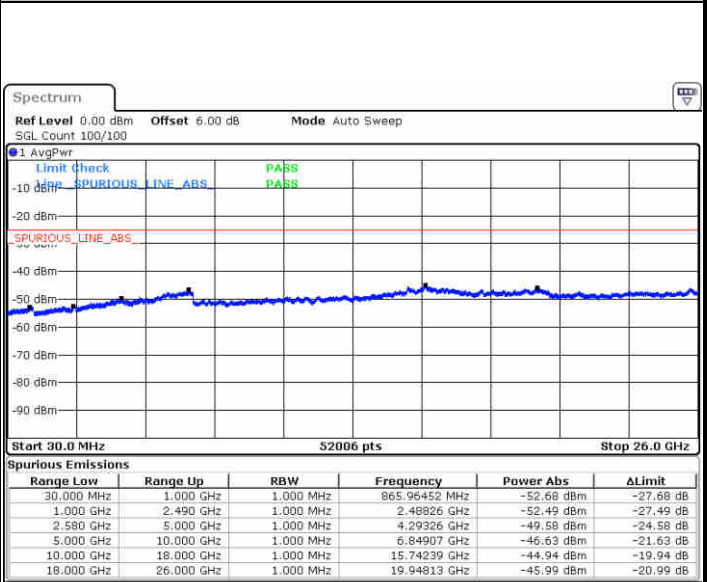

Date: 14 JUN 2019 03:43:55

Date: 14 JUN 2019 03:45:28

Highest Channel / 64QAM

Date: 14 JUN 2019 03:50:19

LTE Band 5 / 10MHz

Lowest Channel / 64QAM

Middle Channel / 64QAM

Date: 14 JUN 2019 03:54:51

Date: 14 JUN 2019 03:55:45

Highest Channel / 64QAM

Date: 14 JUN 2019 04:00:36

LTE Band 7 / 5MHz

Lowest Channel / QPSK

Date: 22 JUN 2019 21:14:37

Lowest Channel / 16QAM

Date: 22 JUN 2019 21:15:31

Middle Channel / QPSK

Date: 22 JUN 2019 21:17:19

Middle Channel / 16QAM

Date: 22 JUN 2019 21:16:25

LTE Band 7 / 5MHz

Highest Channel / QPSK

Date: 22 JUN 2019 21:18:13

Highest Channel / 16QAM