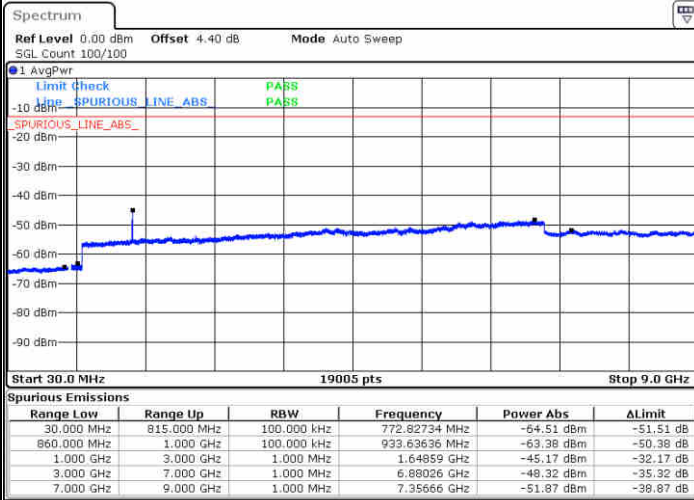

Middle Channel / 16QAM

Date: 14 JUN 2019 05:05:42

Date: 14 JUN 2019 05:06:36

Highest Channel / QPSK

Highest Channel / 16QAM

Date: 14 JUN 2019 05:14:45

Date: 14 JUN 2019 05:15:39

LTE Band 5 / 1.4MHz

Lowest Channel / 64QAM

Middle Channel / 64QAM

Date: 13 JUN 2019 04:44:37

Date: 13 JUN 2019 04:45:31

Highest Channel / 64QAM

Date: 13 JUN 2019 04:50:21

LTE Band 5 / 3MHz

Lowest Channel / 64QAM

Middle Channel / 64QAM

Date: 13 JUN 2019 04:54:51

Date: 13 JUN 2019 04:55:46

Highest Channel / 64QAM

Date: 13 JUN 2019 05:00:36

LTE Band 5 / 5MHz

Lowest Channel / 64QAM

Middle Channel / 64QAM

Date: 14 JUN 2019 03:43:55

Date: 14 JUN 2019 03:45:28

Highest Channel / 64QAM

Date: 14 JUN 2019 03:50:19

LTE Band 5 / 10MHz

Lowest Channel / 64QAM

Middle Channel / 64QAM

Date: 14 JUN 2019 03:54:51