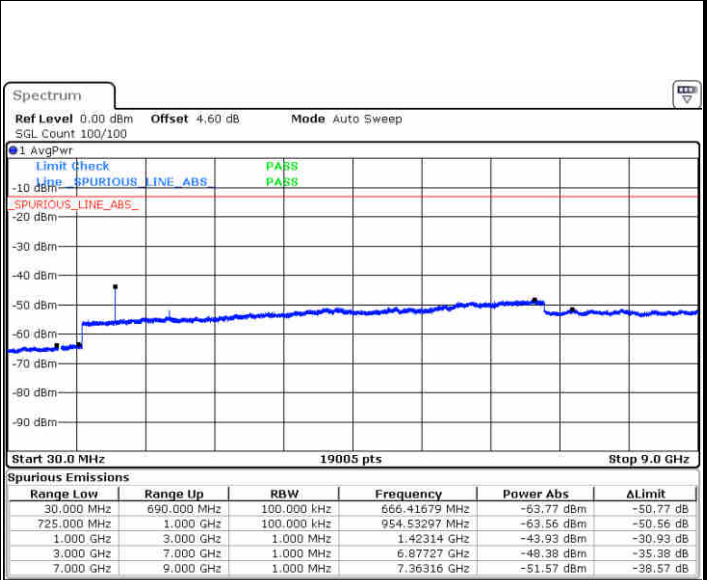

Middle Channel / 16QAM

Date: 22 JUN 2019 23:27:29

Date: 22 JUN 2019 23:28:35

Highest Channel / QPSK

Highest Channel / 16QAM

Date: 22 JUN 2019 23:28:24

Date: 22 JUN 2019 23:29:18

LTE Band 12 / 5MHz

Lowest Channel / QPSK

Lowest Channel / 16QAM

Date: 22 JUN 2019 23:41:14

Date: 22 JUN 2019 23:42:08

Middle Channel / QPSK

Middle Channel / 16QAM

Date: 22 JUN 2019 23:43:58

Date: 22 JUN 2019 23:43:03

LTE Band 12 / 5MHz

Highest Channel / QPSK

Date: 22 JUN 2019 23:44:52

Highest Channel / 16QAM

Date: 22 JUN 2019 23:45:47

LTE Band 12 / 10MHz

Lowest Channel / QPSK

Date: 22 JUN 2019 23:57:43