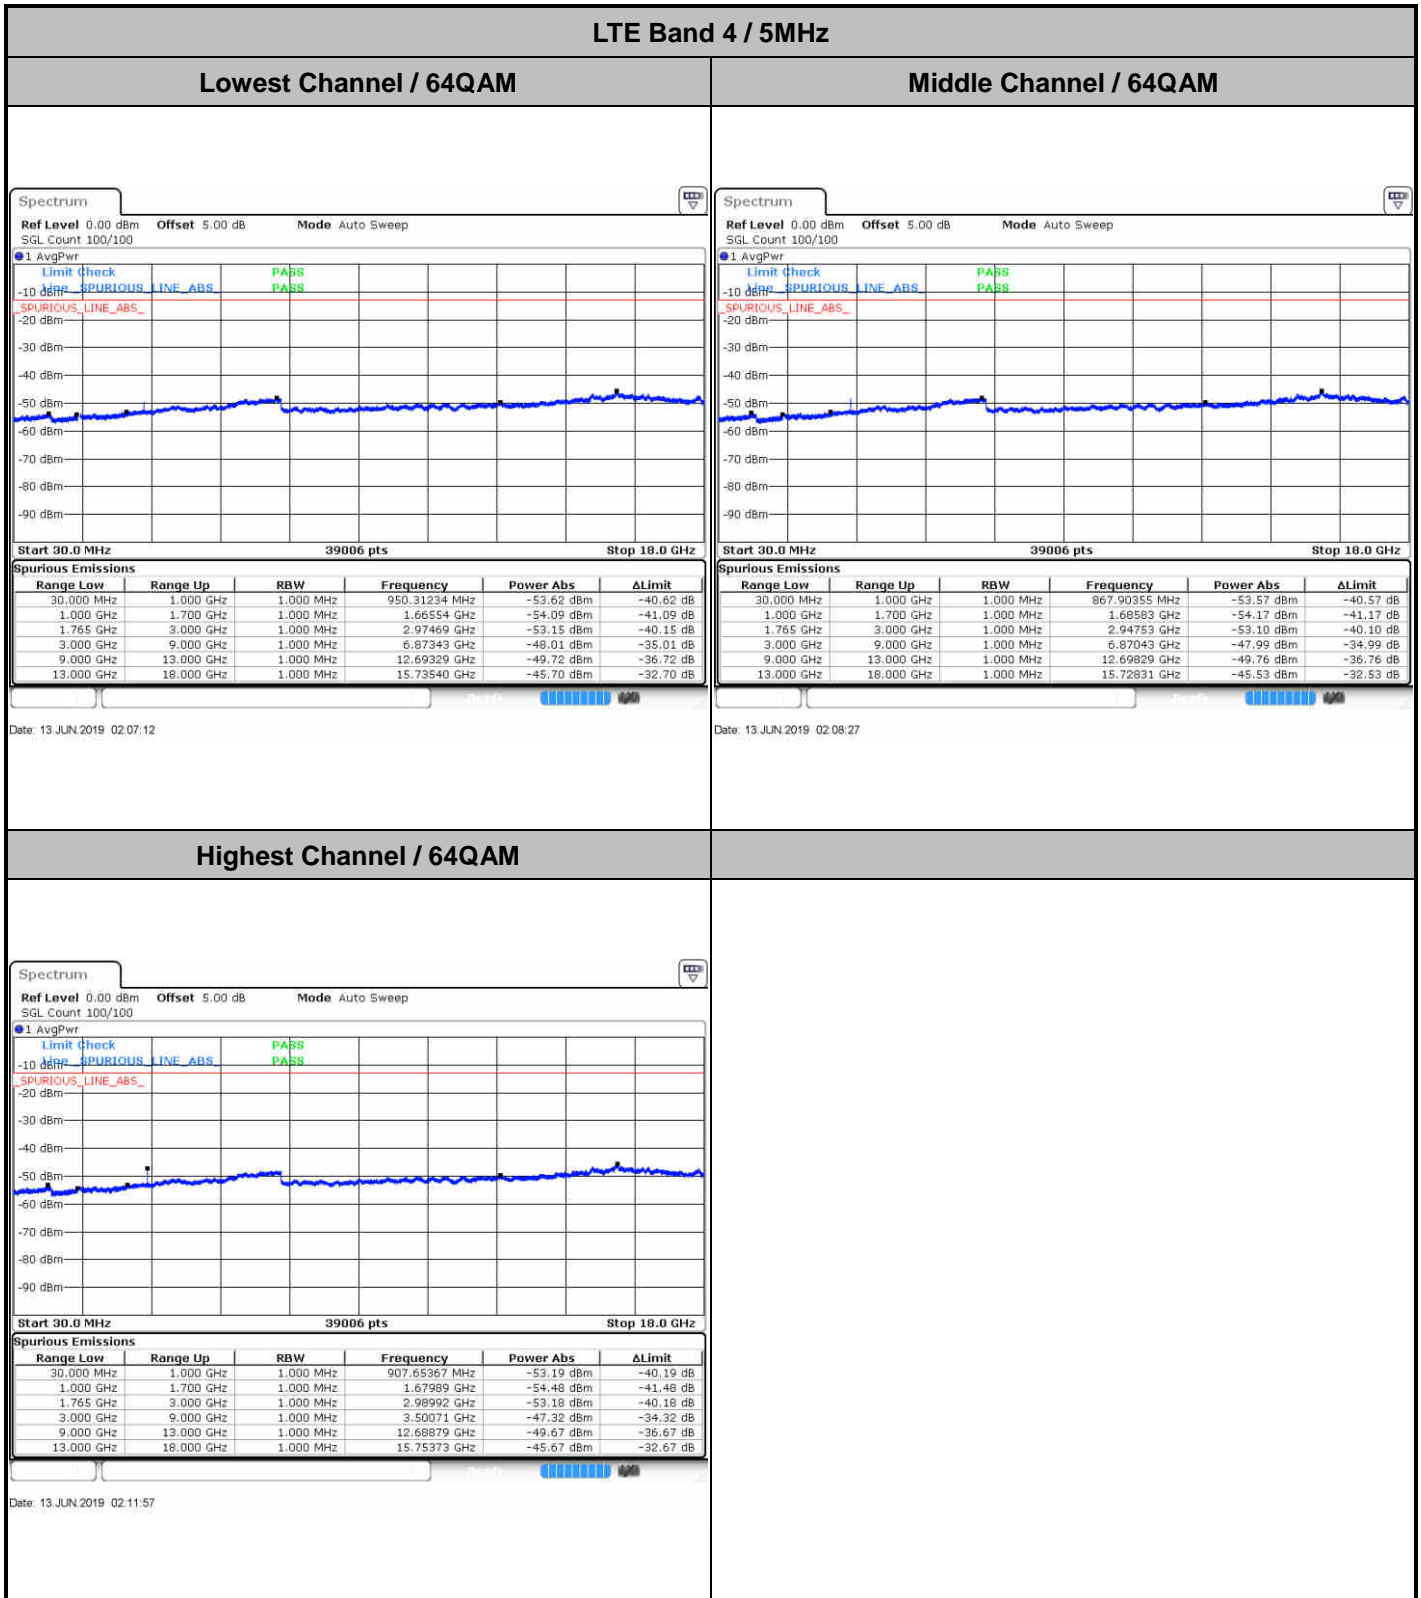

Highest Channel / QPSK

Highest Channel / 16QAM

Date: 13 JUN 2019 01:46:17

Date: 13 JUN 2019 01:47:12

**LTE Band 4 / 1.4MHz**

**Lowest Channel / 64QAM**

Date: 13 JUN 2019 01:50:42

**Middle Channel / 64QAM**

Date: 13 JUN 2019 01:51:57

**Highest Channel / 64QAM**

Date: 13 JUN 2019 01:55:27

LTE Band 4 / 3MHz

Lowest Channel / 64QAM

Middle Channel / 64QAM

Date: 13 JUN 2019 01:58:57

Date: 13 JUN 2019 02:00:12

Highest Channel / 64QAM

Date: 13 JUN 2019 02:03:42

LTE Band 4 / 10MHz

Lowest Channel / 64QAM

Middle Channel / 64QAM

Date: 13 JUN 2019 02:15:27

Date: 13 JUN 2019 02:16:42

Highest Channel / 64QAM