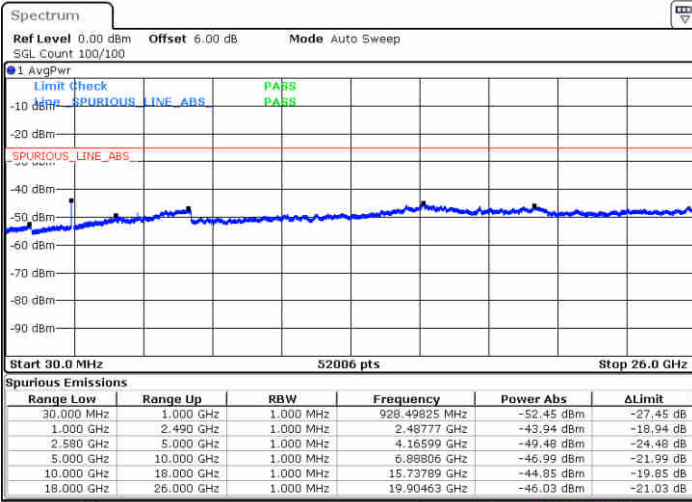

LTE Band 7 / 15MHz

Lowest Channel / QPSK

Lowest Channel / 16QAM

Date: 22 JUN 2019 21:47:39

Date: 22 JUN 2019 21:48:33