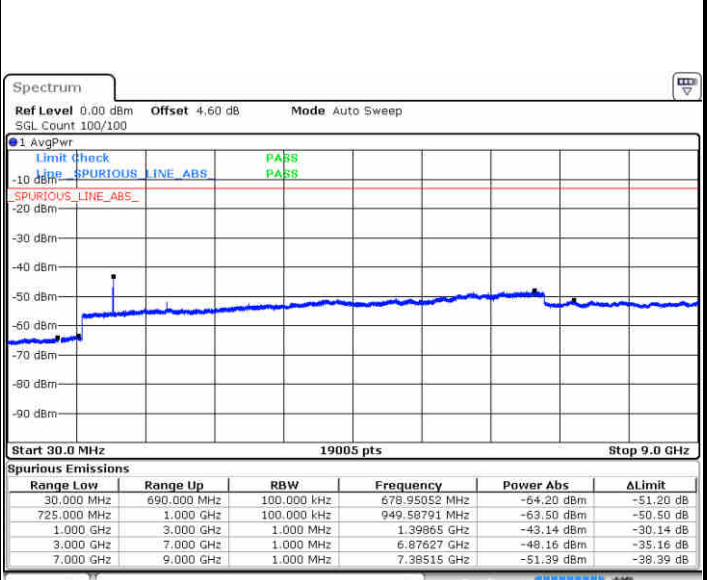

Date: 22 JUN 2019 22:40:48

**Highest Channel / 64QAM**

Date: 22 JUN 2019 22:41:42

LTE Band 12 / 1.4MHz

Lowest Channel / QPSK

Date: 22 JUN 2019 23:08:17

Lowest Channel / 16QAM

Date: 22 JUN 2019 23:09:12

Middle Channel / QPSK

Date: 22 JUN 2019 23:11:01

Middle Channel / 16QAM

Date: 22 JUN 2019 23:10:07

LTE Band 12 / 1.4MHz

Highest Channel / QPSK

Date: 22 JUN 2019 23:11:56

Highest Channel / 16QAM

Date: 22 JUN 2019 23:12:50

LTE Band 12 / 3MHz

Lowest Channel / QPSK

Date: 22 JUN 2019 23:24:46

Lowest Channel / 16QAM

Date: 22 JUN 2019 23:25:40

LTE Band 12 / 3MHz

Middle Channel / QPSK

Middle Channel / 16QAM

Date: 22 JUN 2019 23:27:29

Date: 22 JUN 2019 23:28:35

Highest Channel / QPSK

Highest Channel / 16QAM

Date: 22 JUN 2019 23:28:24

Date: 22 JUN 2019 23:29:18

LTE Band 12 / 5MHz