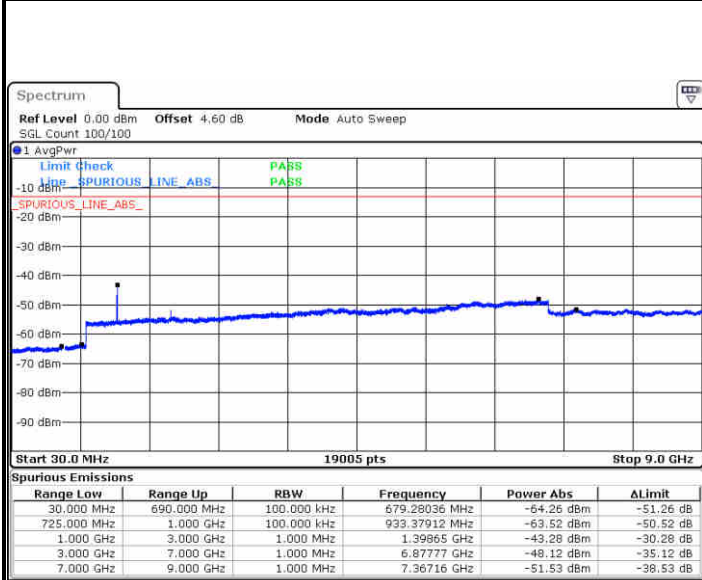

Date: 22 JUN 2019 22:31:39

Date: 22 JUN 2019 22:32:33

Highest Channel / 64QAM

Date: 22 JUN 2019 22:33:27

**LTE Band 7 / 20MHz**

**Lowest Channel / 64QAM**

Date: 22 JUN 2019 22:39:54

**Middle Channel / 64QAM**

Date: 22 JUN 2019 22:40:48

**Highest Channel / 64QAM**

Date: 22 JUN 2019 22:41:42

LTE Band 12 / 1.4MHz

Lowest Channel / QPSK

Date: 22 JUN 2019 23:08:17

Lowest Channel / 16QAM

Date: 22 JUN 2019 23:09:12

Middle Channel / QPSK

Date: 22 JUN 2019 23:11:01

Middle Channel / 16QAM

Date: 22 JUN 2019 23:10:07

LTE Band 12 / 1.4MHz

Highest Channel / QPSK

Date: 22 JUN 2019 23:11:56

Highest Channel / 16QAM