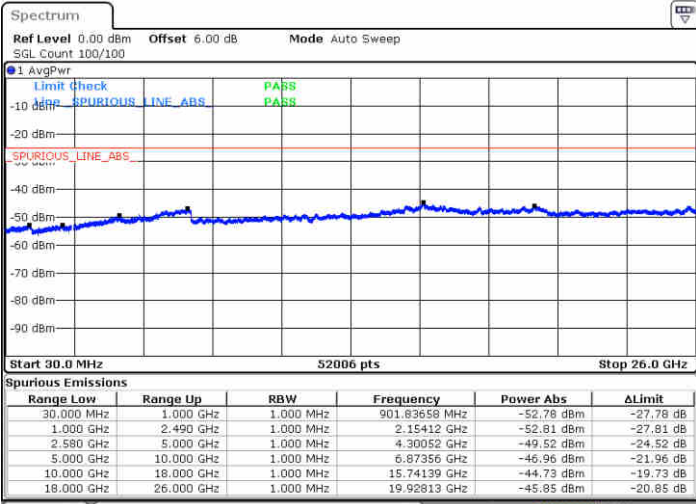

Middle Channel / QPSK

Date: 22 JUN 2019 21:17:19

Middle Channel / 16QAM

Date: 22 JUN 2019 21:16:25

LTE Band 7 / 5MHz

Highest Channel / QPSK

Date: 22 JUN 2019 21:18:13

Highest Channel / 16QAM

Date: 22 JUN 2019 21:19:07

LTE Band 7 / 10MHz

Lowest Channel / QPSK

Date: 22 JUN 2019 21:31:07

Lowest Channel / 16QAM

Date: 22 JUN 2019 21:32:01

LTE Band 7 / 10MHz

Middle Channel / QPSK

Middle Channel / 16QAM

Date: 22 JUN 2019 21:33:49

Date: 22 JUN 2019 21:32:55

Highest Channel / QPSK

Highest Channel / 16QAM

Date: 22 JUN 2019 21:34:43

Date: 22 JUN 2019 21:35:37

LTE Band 7 / 15MHz