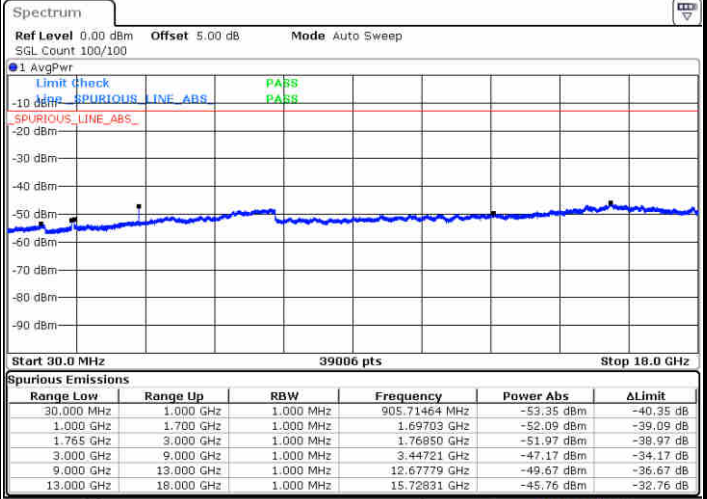

Highest Channel / 64QAM

Date: 13 JUN 2019 02:03:42

LTE Band 4 / 10MHz

Lowest Channel / 64QAM

Middle Channel / 64QAM

Date: 13 JUN 2019 02:15:27

Date: 13 JUN 2019 02:16:42

Highest Channel / 64QAM

Date: 13 JUN 2019 02:20:12

**LTE Band 4 / 15MHz**

**Lowest Channel / 64QAM**

Date: 13 JUN 2019 02:23:42

**Middle Channel / 64QAM**

Date: 13 JUN 2019 02:24:57

**Highest Channel / 64QAM**

Date: 13 JUN 2019 02:28:27

LTE Band 4 / 20MHz

Lowest Channel / 64QAM

Middle Channel / 64QAM

Date: 13 JUN 2019 02:31:57

Date: 13 JUN 2019 02:33:12

Highest Channel / 64QAM

Date: 13 JUN 2019 02:36:42

LTE Band 5 / 1.4MHz