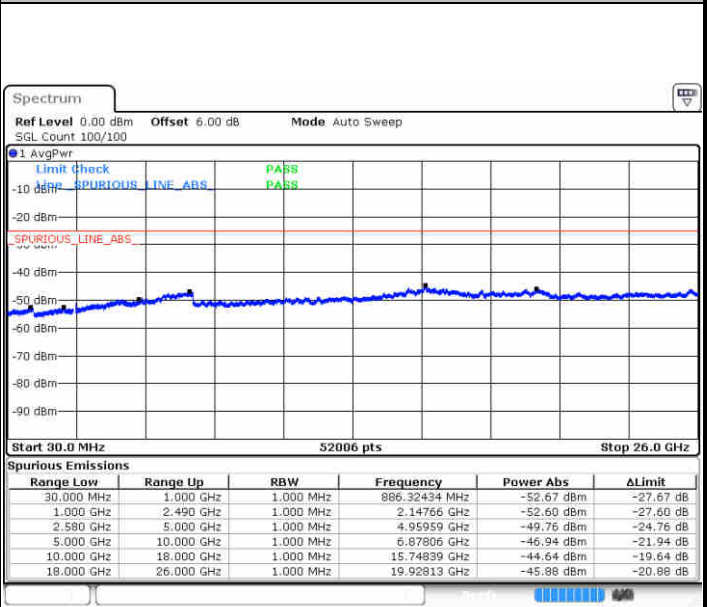

LTE Band 7 / 15MHz

Highest Channel / QPSK

Highest Channel / 16QAM

LTE Band 7 / 20MHz

Lowest Channel / QPSK

Lowest Channel / 16QAM

LTE Band 7 / 20MHz

Middle Channel / QPSK

Date: 22 JUN 2019 22:06:52

Middle Channel / 16QAM

Date: 22 JUN 2019 22:05:58

Highest Channel / QPSK

Date: 22 JUN 2019 22:07:46

Highest Channel / 16QAM

Date: 22 JUN 2019 22:08:40

LTE Band 7 / 5MHz

Lowest Channel / 64QAM

Middle Channel / 64QAM

Date: 22 JUN 2019 22:10:34

Date: 22 JUN 2019 22:11:28

Highest Channel / 64QAM

Date: 22 JUN 2019 22:12:22

**LTE Band 7 / 10MHz**

**Lowest Channel / 64QAM**