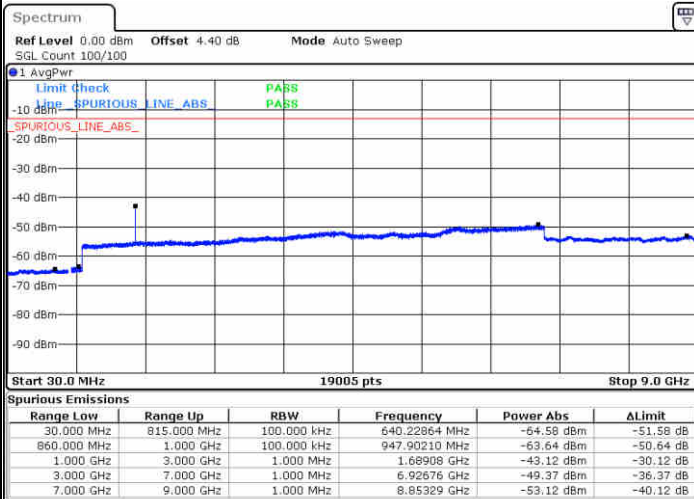

Lowest Channel / 64QAM

Middle Channel / 64QAM

Date: 13 JUN 2019 04:44:37

Date: 13 JUN 2019 04:45:31

Highest Channel / 64QAM

Date: 13 JUN 2019 04:50:21

LTE Band 5 / 3MHz

Lowest Channel / 64QAM

Middle Channel / 64QAM

Date: 13 JUN 2019 04:54:51

Date: 13 JUN 2019 04:55:46

Highest Channel / 64QAM

Date: 13 JUN 2019 05:00:36

LTE Band 5 / 5MHz

Lowest Channel / 64QAM

Middle Channel / 64QAM

Date: 14 JUN 2019 03:43:55

Date: 14 JUN 2019 03:45:28

Highest Channel / 64QAM

Date: 14 JUN 2019 03:50:19

LTE Band 5 / 10MHz

Lowest Channel / 64QAM

Middle Channel / 64QAM

Date: 14 JUN 2019 03:54:51