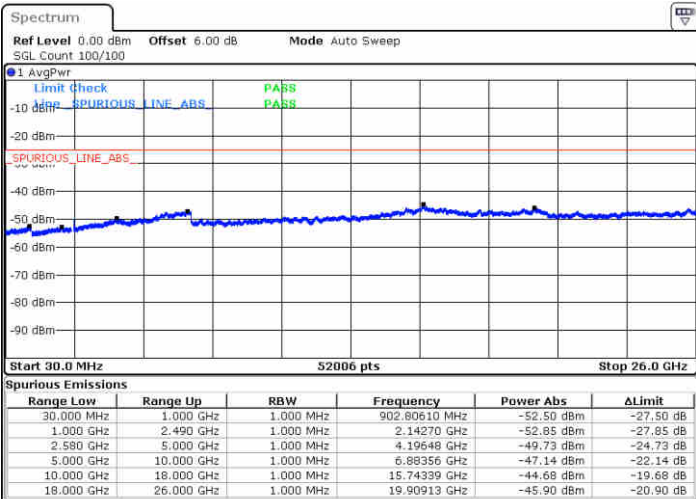

Lowest Channel / 64QAM

Middle Channel / 64QAM

Date: 22 JUN 2019 22:10:34

Date: 22 JUN 2019 22:11:28

Highest Channel / 64QAM

Date: 22 JUN 2019 22:12:22

**LTE Band 7 / 10MHz**

**Lowest Channel / 64QAM**

Date: 22 JUN 2019 22:18:50

**Middle Channel / 64QAM**

Date: 22 JUN 2019 22:19:44

**Highest Channel / 64QAM**

Date: 22 JUN 2019 22:20:38

LTE Band 7 / 15MHz

Lowest Channel / 64QAM

Middle Channel / 64QAM

Date: 22 JUN 2019 22:31:39

Date: 22 JUN 2019 22:32:33

Highest Channel / 64QAM

Date: 22 JUN 2019 22:33:27

**LTE Band 7 / 20MHz**

**Lowest Channel / 64QAM**

Date: 22 JUN 2019 22:39:54

**Middle Channel / 64QAM**