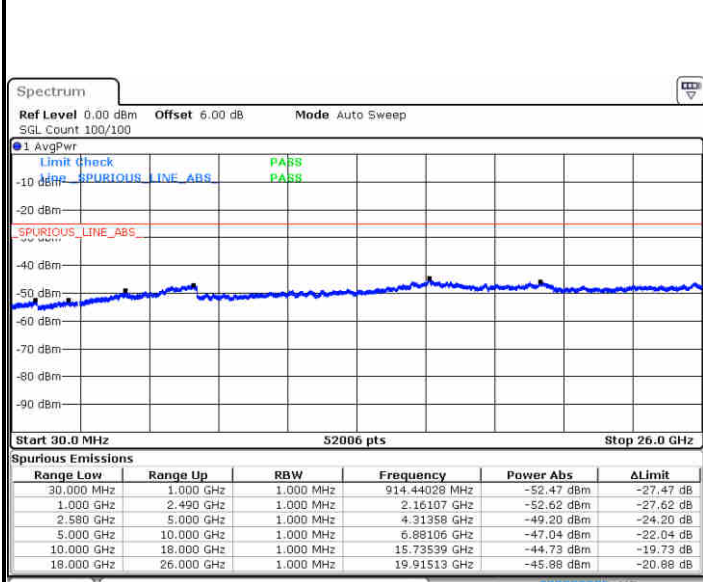

Date: 14 JUN 2019 03:43:55

Date: 14 JUN 2019 03:45:28

Highest Channel / 64QAM

Date: 14 JUN 2019 03:50:19

LTE Band 5 / 10MHz

Lowest Channel / 64QAM

Middle Channel / 64QAM

Date: 14 JUN 2019 03:54:51

Date: 14 JUN 2019 03:55:45

Highest Channel / 64QAM

Date: 14 JUN 2019 04:00:36

LTE Band 7 / 5MHz

Lowest Channel / QPSK

Date: 22 JUN 2019 21:14:37

Lowest Channel / 16QAM

Date: 22 JUN 2019 21:15:31

Middle Channel / QPSK

Date: 22 JUN 2019 21:17:19

Middle Channel / 16QAM

Date: 22 JUN 2019 21:16:25

LTE Band 7 / 5MHz

Highest Channel / QPSK

Date: 22 JUN 2019 21:18:13

Highest Channel / 16QAM