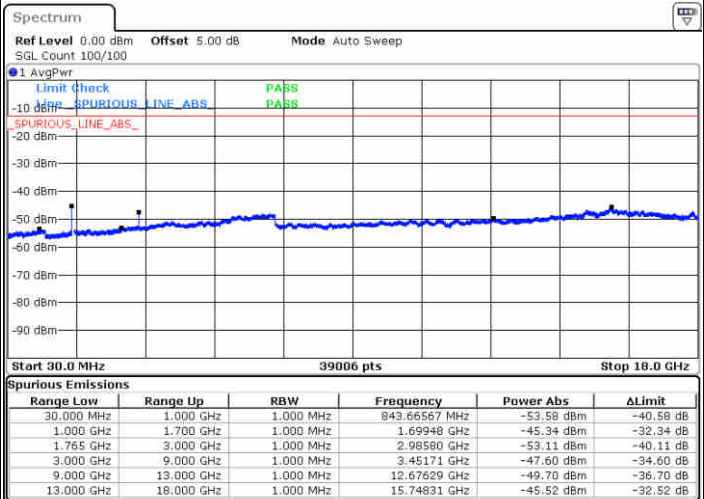

LTE Band 4 / 15MHz

Lowest Channel / QPSK

Lowest Channel / 16QAM

Date: 13 JUN 2019 01:20:17

Date: 13 JUN 2019 01:21:12

Middle Channel / QPSK

Middle Channel / 16QAM

Date: 13 JUN 2019 01:22:47

Date: 13 JUN 2019 01:23:42

LTE Band 4 / 15MHz

Highest Channel / QPSK

Date: 13 JUN 2019 01:29:47

Highest Channel / 16QAM

Date: 13 JUN 2019 01:30:42

LTE Band 4 / 20MHz

Lowest Channel / QPSK