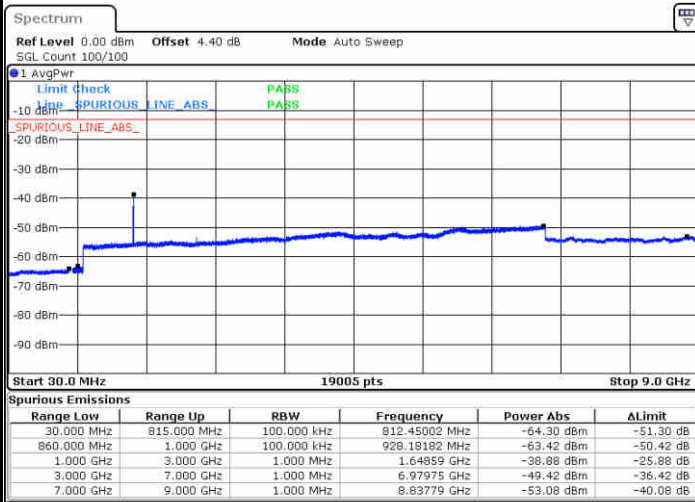

LTE Band 5 / 1.4MHz

Highest Channel / QPSK

Date: 14 JUN 2019 04:33:38

Highest Channel / 16QAM

Date: 14 JUN 2019 04:34:32

LTE Band 5 / 3MHz

Lowest Channel / QPSK

Date: 14 JUN 2019 04:42:41

Lowest Channel / 16QAM

Date: 14 JUN 2019 04:43:34

LTE Band 5 / 3MHz

Middle Channel / QPSK

Middle Channel / 16QAM

Date: 14 JUN 2019 04:45:09

Date: 14 JUN 2019 04:46:03

Highest Channel / QPSK