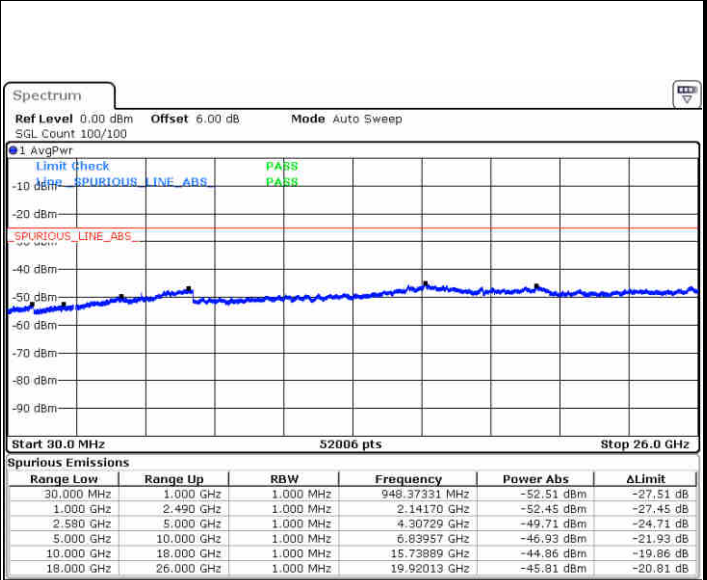

Lowest Channel / QPSK

Lowest Channel / 16QAM

Date: 22 JUN 2019 21:47:39

Date: 22 JUN 2019 21:48:33

Middle Channel / QPSK

Middle Channel / 16QAM

Date: 22 JUN 2019 21:50:21

Date: 22 JUN 2019 21:49:27

LTE Band 7 / 15MHz

Highest Channel / QPSK

Highest Channel / 16QAM

LTE Band 7 / 20MHz

Lowest Channel / QPSK

Lowest Channel / 16QAM

LTE Band 7 / 20MHz

Middle Channel / QPSK

Date: 22 JUN 2019 22:06:52

Middle Channel / 16QAM

Date: 22 JUN 2019 22:05:58

Highest Channel / QPSK

Date: 22 JUN 2019 22:07:46

Highest Channel / 16QAM

Date: 22 JUN 2019 22:08:40

LTE Band 7 / 5MHz

Lowest Channel / 64QAM

Middle Channel / 64QAM

Date: 22 JUN 2019 22:10:34

Date: 22 JUN 2019 22:11:28

Highest Channel / 64QAM

Date: 22 JUN 2019 22:12:22

**LTE Band 7 / 10MHz**

**Lowest Channel / 64QAM**