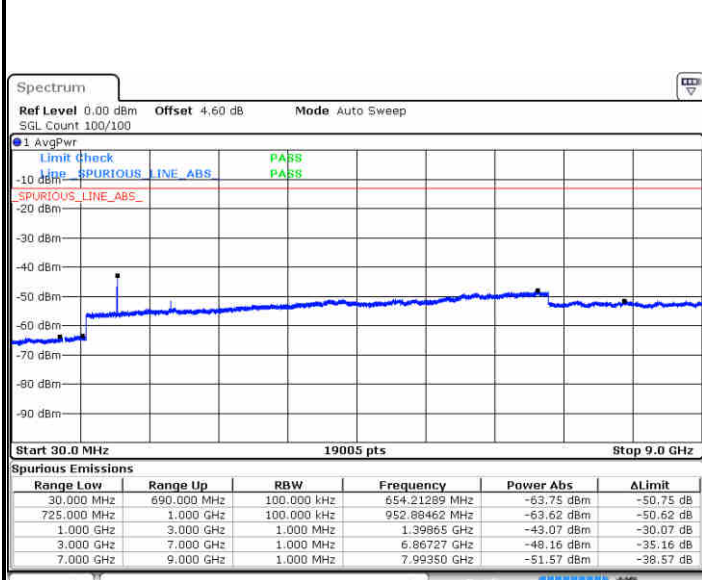

Date: 22 JUN 2019 22:31:39

Date: 22 JUN 2019 22:32:33

Highest Channel / 64QAM

Date: 22 JUN 2019 22:33:27

**LTE Band 7 / 20MHz**

**Lowest Channel / 64QAM**

Date: 22 JUN 2019 22:39:54

**Middle Channel / 64QAM**

Date: 22 JUN 2019 22:40:48

**Highest Channel / 64QAM**

Date: 22 JUN 2019 22:41:42

LTE Band 12 / 1.4MHz

Lowest Channel / QPSK

Date: 22 JUN 2019 23:08:17

Lowest Channel / 16QAM

Date: 22 JUN 2019 23:09:12

Middle Channel / QPSK

Date: 22 JUN 2019 23:11:01

Middle Channel / 16QAM

Date: 22 JUN 2019 23:10:07

LTE Band 12 / 1.4MHz

Highest Channel / QPSK

Date: 22 JUN 2019 23:11:56

Highest Channel / 16QAM

Date: 22 JUN 2019 23:12:50

LTE Band 12 / 3MHz

Lowest Channel / QPSK

Date: 22 JUN 2019 23:24:46

Lowest Channel / 16QAM

Date: 22 JUN 2019 23:25:40

LTE Band 12 / 3MHz

Middle Channel / QPSK