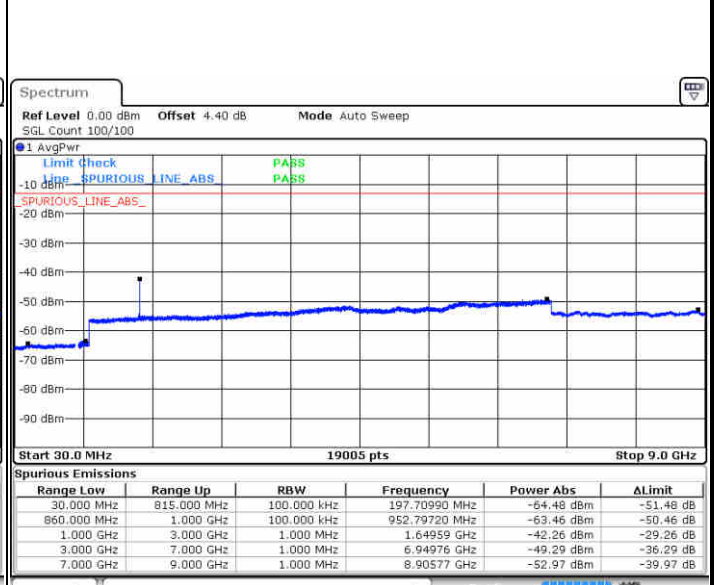

Middle Channel / QPSK

Middle Channel / 16QAM

Date: 13 JUN 2019 04:18:23

Date: 13 JUN 2019 04:19:17

LTE Band 5 / 5MHz

Highest Channel / QPSK

Date: 13 JUN 2019 04:27:22

Highest Channel / 16QAM

Date: 13 JUN 2019 04:28:17

LTE Band 5 / 10MHz

Lowest Channel / QPSK

Date: 14 JUN 2019 05:03:14

Lowest Channel / 16QAM

Date: 14 JUN 2019 05:04:08

LTE Band 5 / 10MHz

Middle Channel / QPSK

Middle Channel / 16QAM

Date: 14 JUN 2019 05:05:42

Date: 14 JUN 2019 05:06:36

Highest Channel / QPSK

Highest Channel / 16QAM

Date: 14 JUN 2019 05:14:45

Date: 14 JUN 2019 05:15:39

LTE Band 5 / 1.4MHz