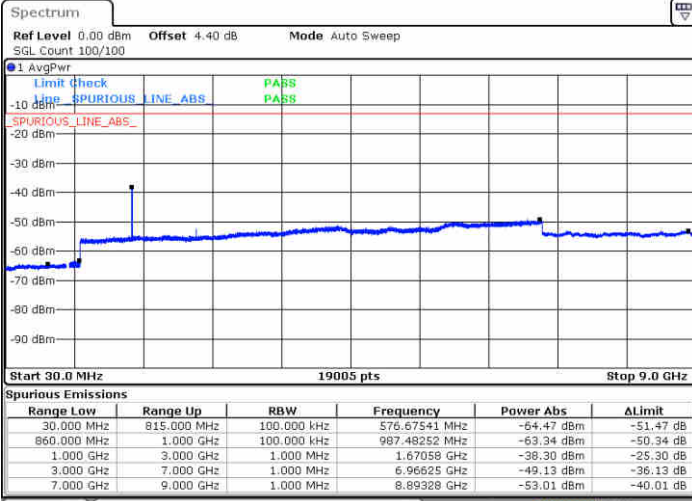

LTE Band 5 / 1.4MHz

Highest Channel / QPSK

Date: 14 JUN 2019 04:33:38

Highest Channel / 16QAM

Date: 14 JUN 2019 04:34:32

LTE Band 5 / 3MHz

Lowest Channel / QPSK

Date: 14 JUN 2019 04:42:41

Lowest Channel / 16QAM

Date: 14 JUN 2019 04:43:34

LTE Band 5 / 3MHz

Middle Channel / QPSK

Middle Channel / 16QAM

Date: 14 JUN 2019 04:45:09

Date: 14 JUN 2019 04:46:03

Highest Channel / QPSK

Highest Channel / 16QAM

Date: 14 JUN 2019 04:54:12

Date: 14 JUN 2019 04:55:05

LTE Band 5 / 5MHz

Lowest Channel / QPSK

Lowest Channel / 16QAM

Date: 13 JUN 2019 04:37:17

Date: 13 JUN 2019 04:36:49