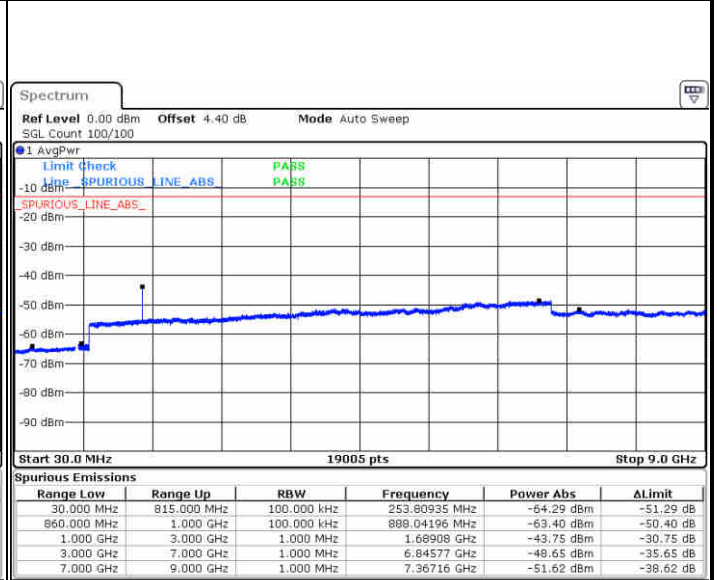

Highest Channel / 16QAM

Date: 14 JUN 2019 04:54:12

Date: 14 JUN 2019 04:55:05

LTE Band 5 / 5MHz

Lowest Channel / QPSK

Lowest Channel / 16QAM

Date: 13 JUN 2019 04:37:17

Date: 13 JUN 2019 04:36:49

Middle Channel / QPSK

Middle Channel / 16QAM

Date: 13 JUN 2019 04:18:23

Date: 13 JUN 2019 04:19:17

LTE Band 5 / 5MHz

Highest Channel / QPSK

Date: 13 JUN 2019 04:27:22

Highest Channel / 16QAM

Date: 13 JUN 2019 04:28:17

LTE Band 5 / 10MHz

Lowest Channel / QPSK

Date: 14 JUN 2019 05:03:14

Lowest Channel / 16QAM

Date: 14 JUN 2019 05:04:08

LTE Band 5 / 10MHz

Middle Channel / QPSK