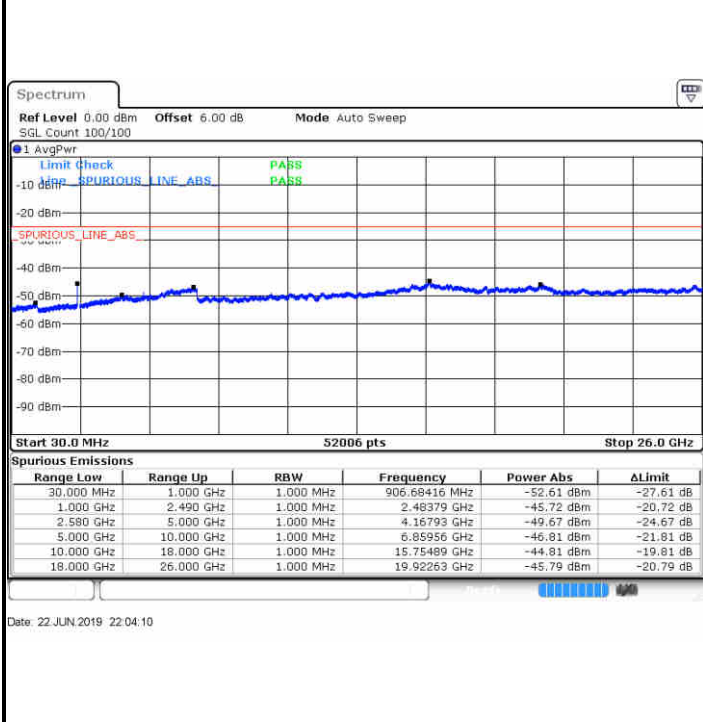

Lowest Channel / QPSK

Lowest Channel / 16QAM

Date: 22 JUN 2019 21:47:39

Date: 22 JUN 2019 21:48:33

Middle Channel / QPSK

Middle Channel / 16QAM

Date: 22 JUN 2019 21:50:21

Date: 22 JUN 2019 21:49:27

LTE Band 7 / 15MHz

Highest Channel / QPSK

Highest Channel / 16QAM

LTE Band 7 / 20MHz

Lowest Channel / QPSK

Lowest Channel / 16QAM

LTE Band 7 / 20MHz

Middle Channel / QPSK

Date: 22 JUN 2019 22:06:52

Middle Channel / 16QAM

Date: 22 JUN 2019 22:05:58

Highest Channel / QPSK

Date: 22 JUN 2019 22:07:46

Highest Channel / 16QAM

Date: 22 JUN 2019 22:08:40

LTE Band 7 / 5MHz

Lowest Channel / 64QAM

Middle Channel / 64QAM

Date: 22 JUN 2019 22:10:34

Date: 22 JUN 2019 22:11:28

Highest Channel / 64QAM

Date: 22 JUN 2019 22:12:22

**LTE Band 7 / 10MHz**

**Lowest Channel / 64QAM**