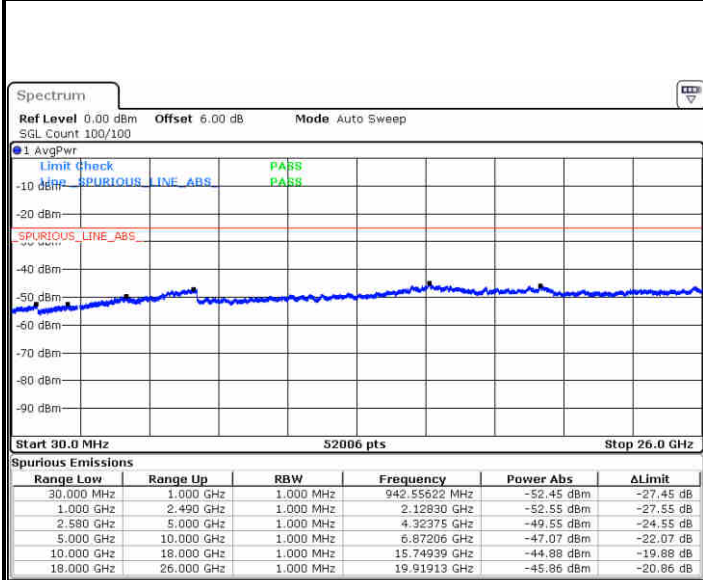

Date: 14 JUN 2019 03:55:45

Highest Channel / 64QAM

Date: 14 JUN 2019 04:00:36

LTE Band 7 / 5MHz

Lowest Channel / QPSK

Date: 22 JUN 2019 21:14:37

Lowest Channel / 16QAM

Date: 22 JUN 2019 21:15:31

Middle Channel / QPSK

Date: 22 JUN 2019 21:17:19

Middle Channel / 16QAM

Date: 22 JUN 2019 21:16:25

LTE Band 7 / 5MHz

Highest Channel / QPSK

Date: 22 JUN 2019 21:18:13

Highest Channel / 16QAM

Date: 22 JUN 2019 21:19:07

LTE Band 7 / 10MHz

Lowest Channel / QPSK

Date: 22 JUN 2019 21:31:07

Lowest Channel / 16QAM

Date: 22 JUN 2019 21:32:01

LTE Band 7 / 10MHz

Middle Channel / QPSK