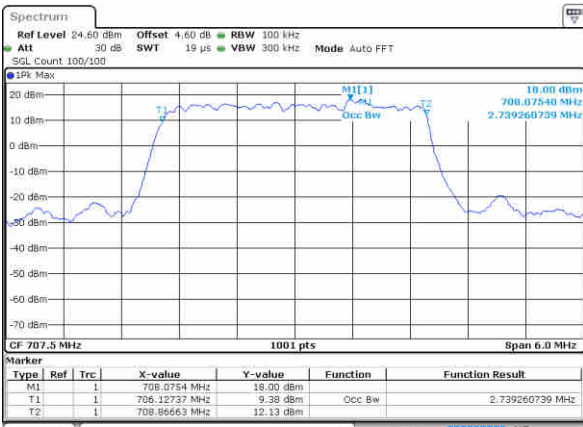

Middle Channel / 3MHz / QPSK

Date: 22 JUN 2019 23:22:31