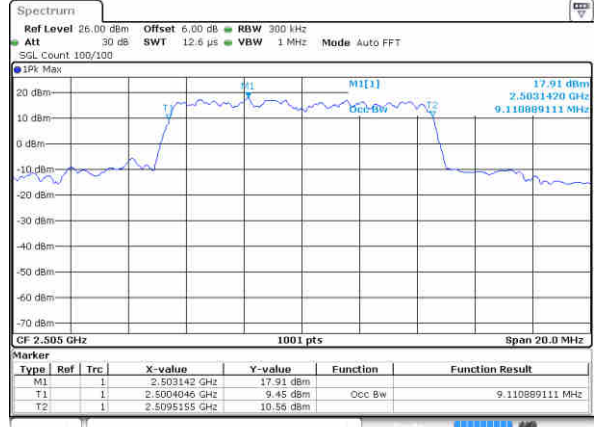

Date: 22 JUN 2019 21:54:00

Highest Channel / 20MHz / 16QAM

Date: 22 JUN 2019 21:53:40

LTE Band 7

Lowest Channel / 5MHz / 64QAM

Date: 22 JUN 2019 22:08:51

Lowest Channel / 10MHz / 64QAM

Date: 22 JUN 2019 22:17:07