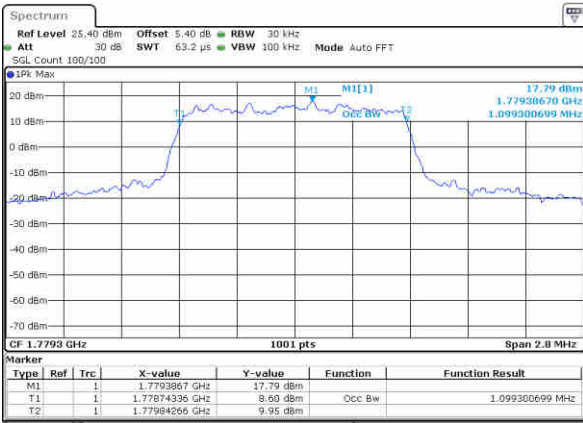

Date: 23 JUN 2019 11:31:11

Middle Channel / 5MHz / 64QAM

Date: 23 JUN 2019 11:31:21

Middle Channel / 10MHz / 64QAM

Date: 23 JUN 2019 11:41:25

Highest Channel / 5MHz / 64QAM

Date: 23 JUN 2019 11:31:31

LTE Band 66

Lowest Channel / 1.4MHz / QPSK

Date: 25 JUN 2019 01:50:21

Lowest Channel / 1.4MHz / 16QAM

Date: 25 JUN 2019 01:50:44

Middle Channel / 1.4MHz / QPSK

Date: 25 JUN 2019 02:06:23

Middle Channel / 1.4MHz / 16QAM

Date: 25 JUN 2019 02:06:45

Highest Channel / 1.4MHz / QPSK

Date: 25 JUN 2019 02:08:16

Highest Channel / 1.4MHz / 16QAM

Date: 25 JUN 2019 02:07:55

LTE Band 66

Lowest Channel / 3MHz / QPSK

Date: 25 JUN 2019 02:21:30