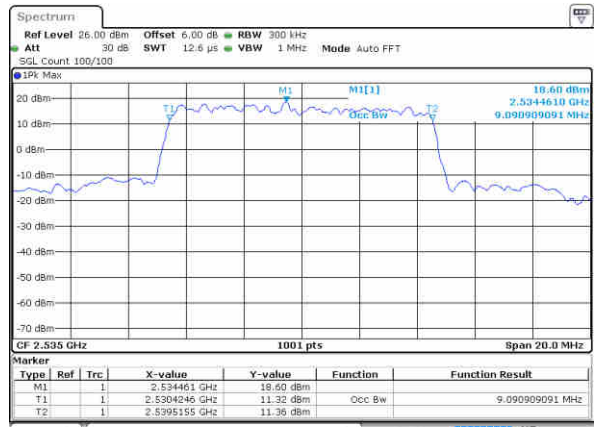

Middle Channel / 10MHz / 64QAM

Date: 22 JUN 2019 22:17:17