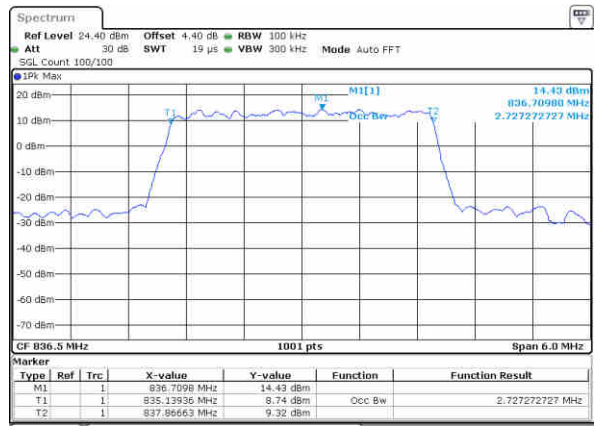

Date: 14 JUN 2019 05:04:28

Highest Channel / 10MHz / QPSK

Date: 14 JUN 2019 05:06:46

Highest Channel / 10MHz / 16QAM

Date: 14 JUN 2019 05:06:56

LTE Band 5

Lowest Channel / 1.4MHz / 64QAM

Date: 14 JUN 2019 04:12:19

Lowest Channel / 3MHz / 64QAM

Date: 14 JUN 2019 04:07:25

Middle Channel / 1.4MHz / 64QAM

Date: 13 JUN 2019 04:45:42

Middle Channel / 3MHz / 64QAM

Date: 13 JUN 2019 04:55:56

Highest Channel / 1.4MHz / 64QAM

Date: 13 JUN 2019 04:46:02

Highest Channel / 3MHz / 64QAM

Date: 13 JUN 2019 04:56:18

LTE Band 5

Lowest Channel / 5MHz / 64QAM

Date: 14 JUN 2019 04 03 11

Lowest Channel / 10MHz / 64QAM

Date: 14 JUN 2019 03 50 29

Middle Channel / 5MHz / 64QAM