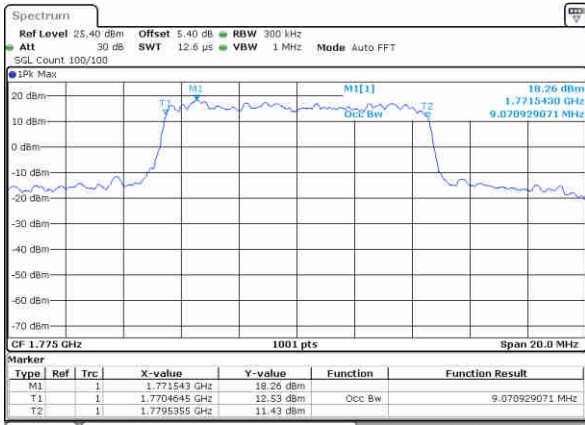

Date: 25 JUN 2019 02:49:30

Middle Channel / 5MHz / 16QAM

Date: 25 JUN 2019 02:49:15

Highest Channel / 5MHz / QPSK

Date: 25 JUN 2019 02:50:09

Highest Channel / 5MHz / 16QAM

Date: 25 JUN 2019 02:50:44

LTE Band 66

Lowest Channel / 10MHz / QPSK

Date: 25 JUN 2019 02:58:43

Lowest Channel / 10MHz / 16QAM

Date: 25 JUN 2019 02:59:06

Middle Channel / 10MHz / QPSK

Date: 25 JUN 2019 03:06:42

Middle Channel / 10MHz / 16QAM

Date: 25 JUN 2019 03:06:29

Highest Channel / 10MHz / QPSK

Date: 25 JUN 2019 03:07:17

Highest Channel / 10MHz / 16QAM

Date: 25 JUN 2019 03:07:45