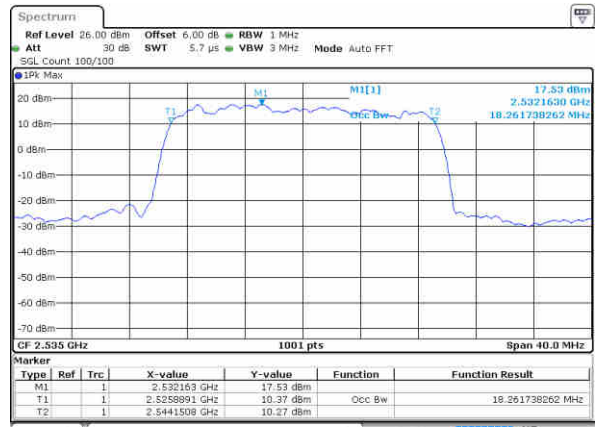

LTE Band 7

Lowest Channel / 15MHz / 64QAM

Date: 22 JUN 2019 22:25:22

Lowest Channel / 20MHz / 64QAM

Date: 22 JUN 2019 22:33:38

Middle Channel / 15MHz / 64QAM

Date: 22 JUN 2019 22:25:32

Middle Channel / 20MHz / 64QAM

Date: 22 JUN 2019 22:33:48

Highest Channel / 15MHz / 64QAM

Date: 22 JUN 2019 22:25:42

Highest Channel / 20MHz / 64QAM

Date: 22 JUN 2019 22:33:58

LTE Band 12

Lowest Channel / 1.4MHz / QPSK

Date: 22 JUN 2019 23:05:33