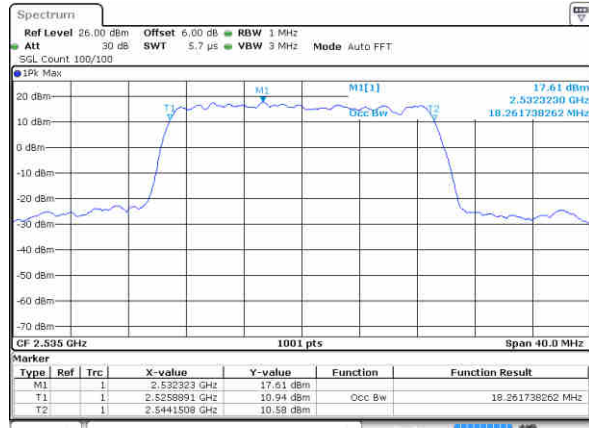

Middle Channel / 20MHz / 16QAM

Date: 22 JUN 2019 21:53:20