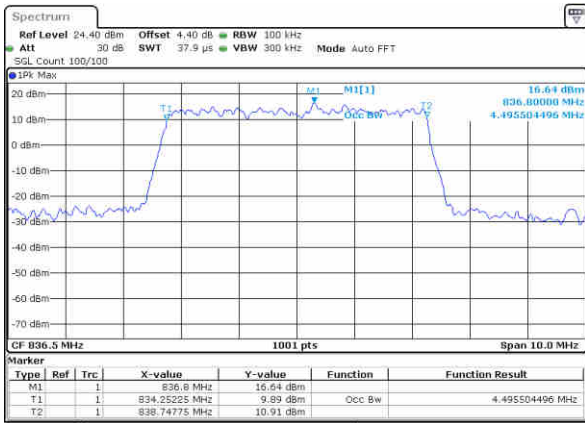

Middle Channel / 5MHz / QPSK

Date: 14 JUN 2019 04 04:55