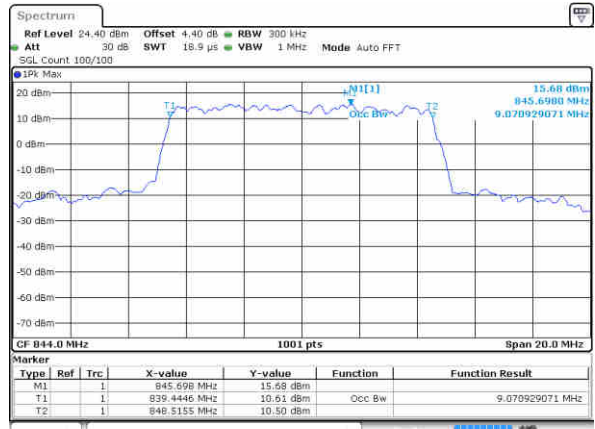

LTE Band 5

Lowest Channel / 10MHz / QPSK

Date: 14 JUN 2019 04:55:15

Lowest Channel / 10MHz / 16QAM

Date: 14 JUN 2019 04:55:25

Middle Channel / 10MHz / QPSK

Date: 14 JUN 2019 05:04:18

Middle Channel / 10MHz / 16QAM

Date: 14 JUN 2019 05:04:28

Highest Channel / 10MHz / QPSK

Date: 14 JUN 2019 05:06:46

Highest Channel / 10MHz / 16QAM

Date: 14 JUN 2019 05:06:56

LTE Band 5

Lowest Channel / 1.4MHz / 64QAM

Date: 14 JUN 2019 04:12:19