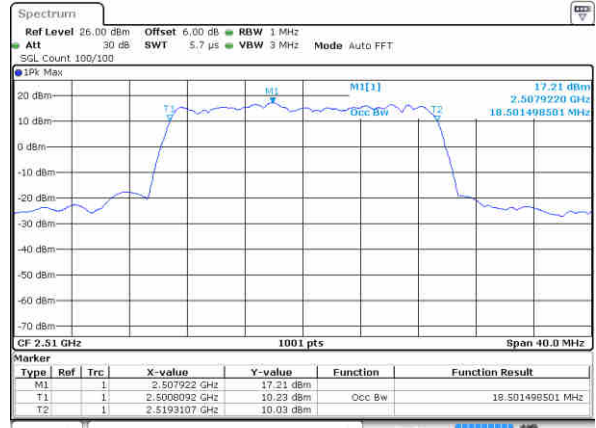

Lowest Channel / 20MHz / 64QAM

Date: 22 JUN 2019 22:33:38