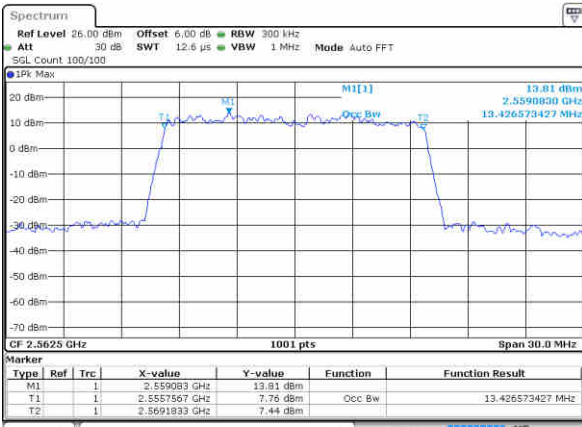

Highest Channel / 15MHz / 64QAM

Date: 22 JUN 2019 22:25:42