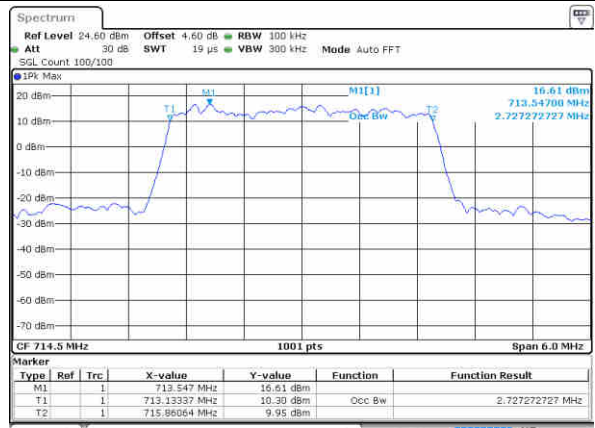

Highest Channel / 10MHz / 16QAM

Date: 22 JUN 2019 23:55:48

LTE Band 12

Lowest Channel / 1.4MHz / 64QAM

Date: 23 JUN 2019 00:12:03

Lowest Channel / 3MHz / 64QAM

Date: 23 JUN 2019 00:23:01

Middle Channel / 1.4MHz / 64QAM

Date: 23 JUN 2019 00:12:23

Middle Channel / 3MHz / 64QAM

Date: 23 JUN 2019 00:23:21

Highest Channel / 1.4MHz / 64QAM

Date: 23 JUN 2019 00:12:43

Highest Channel / 3MHz / 64QAM

Date: 23 JUN 2019 00:23:41

LTE Band 12