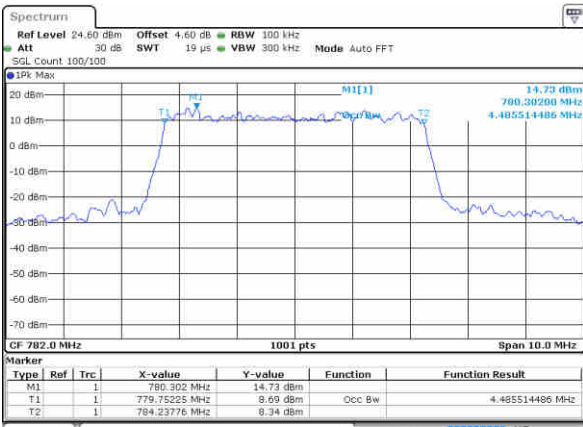

Date: 23 JUN 2019 11:09:47

LTE Band 13

Middle Channel / 10MHz / QPSK

Date: 23 JUN 2019 11:20:25

Middle Channel / 10MHz / 16QAM

Date: 23 JUN 2019 11:20:35

LTE Band 13

Lowest Channel / 5MHz / 64QAM

Date: 23 JUN 2019 11:31:11

Middle Channel / 5MHz / 64QAM

Date: 23 JUN 2019 11:31:21

Middle Channel / 10MHz / 64QAM

Date: 23 JUN 2019 11:41:25

Highest Channel / 5MHz / 64QAM

Date: 23 JUN 2019 11:31:31

LTE Band 66