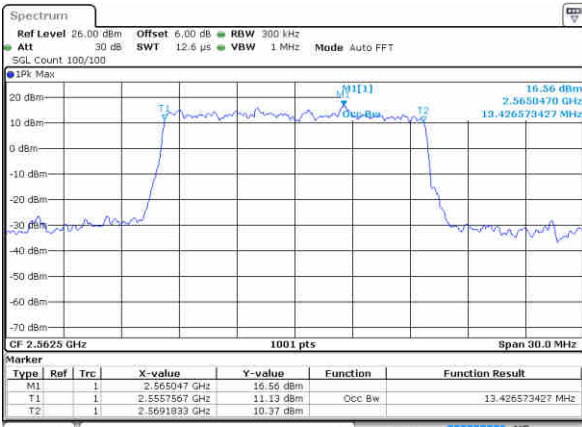

Highest Channel / 15MHz / QPSK

Date: 22 JUN 2019 21:37:29