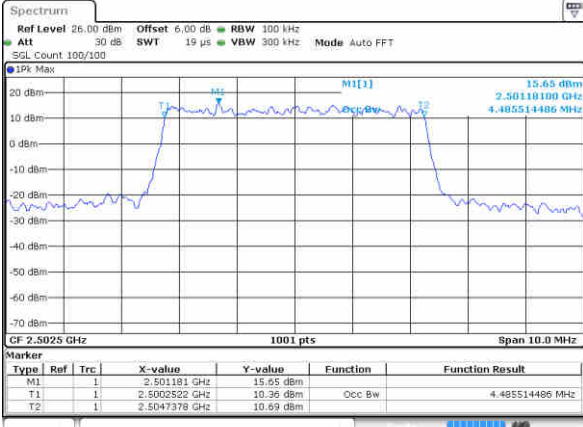

LTE Band 7

Lowest Channel / 5MHz / QPSK

Date: 22 JUN 2019 21 02:47