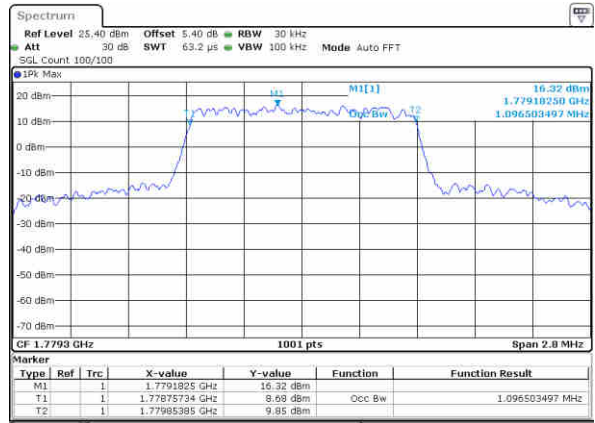

Date: 23 JUN 2019 11:31:11

Middle Channel / 5MHz / 64QAM

Date: 23 JUN 2019 11:31:21

Middle Channel / 10MHz / 64QAM

Date: 23 JUN 2019 11:41:25

Highest Channel / 5MHz / 64QAM

Date: 23 JUN 2019 11:31:31

LTE Band 66

Lowest Channel / 1.4MHz / QPSK

Date: 25 JUN 2019 01:50:21

Lowest Channel / 1.4MHz / 16QAM

Date: 25 JUN 2019 01:50:44

Middle Channel / 1.4MHz / QPSK

Date: 25 JUN 2019 02:06:23

Middle Channel / 1.4MHz / 16QAM

Date: 25 JUN 2019 02:06:45

Highest Channel / 1.4MHz / QPSK

Date: 25 JUN 2019 02:08:16

Highest Channel / 1.4MHz / 16QAM

Date: 25 JUN 2019 02:07:55

LTE Band 66

Lowest Channel / 3MHz / QPSK

Date: 25 JUN 2019 02:21:30