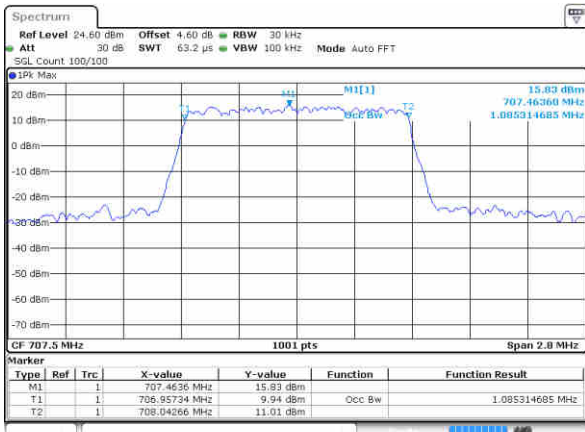

Middle Channel / 1.4MHz / QPSK

Date: 22 JUN 2019 23:06:03