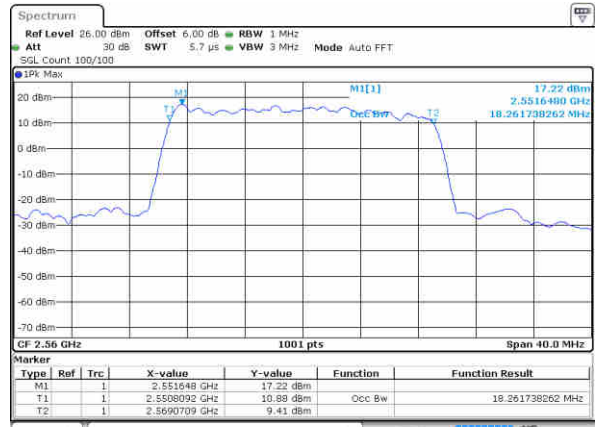

LTE Band 7

Lowest Channel / 15MHz / 64QAM

Date: 22 JUN 2019 22:25:22

Lowest Channel / 20MHz / 64QAM

Date: 22 JUN 2019 22:33:38

Middle Channel / 15MHz / 64QAM

Date: 22 JUN 2019 22:25:32

Middle Channel / 20MHz / 64QAM

Date: 22 JUN 2019 22:33:48

Highest Channel / 15MHz / 64QAM

Date: 22 JUN 2019 22:25:42

Highest Channel / 20MHz / 64QAM

Date: 22 JUN 2019 22:33:58

LTE Band 12

Lowest Channel / 1.4MHz / QPSK

Date: 22 JUN 2019 23:05:33