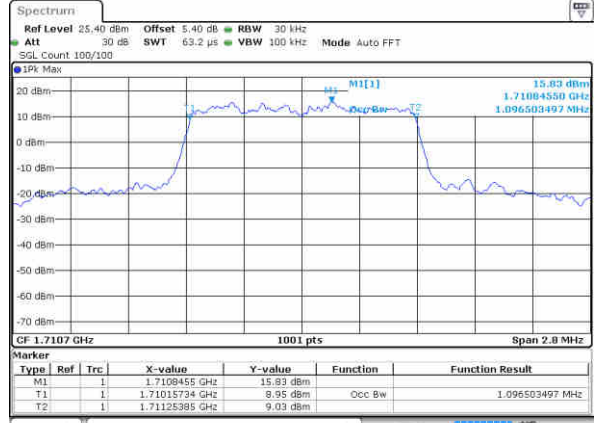

Lowest Channel / 1.4MHz / 16QAM

Date: 25 JUN 2019 01:50:44