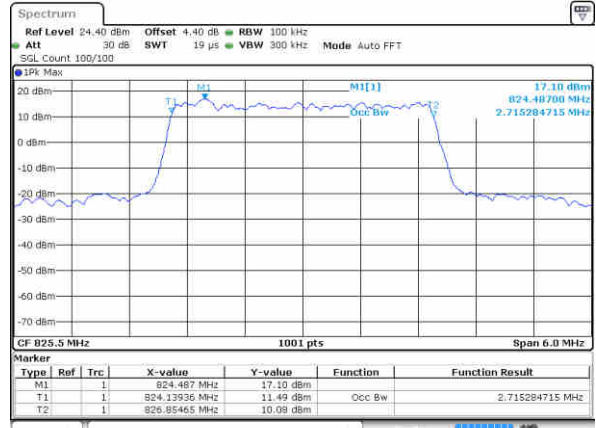

Lowest Channel / 3MHz / 16QAM

Date: 14 JUN 2019 04:34:51