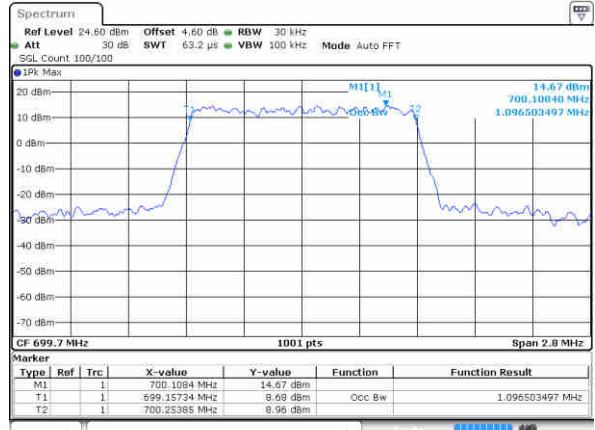

Lowest Channel / 1.4MHz / 16QAM

Date: 22 JUN 2019 23:05:43