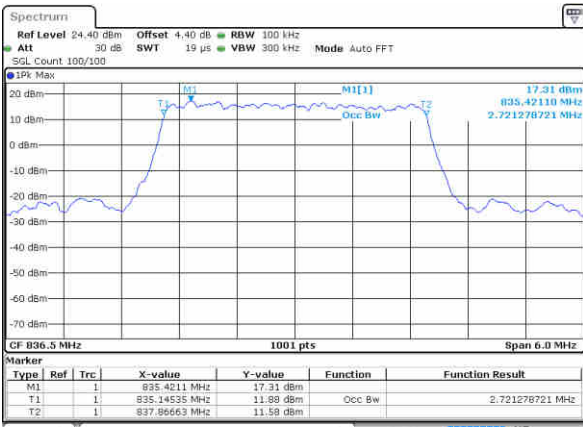

Middle Channel / 3MHz / QPSK

Date: 14 JUN 2019 04:43:44