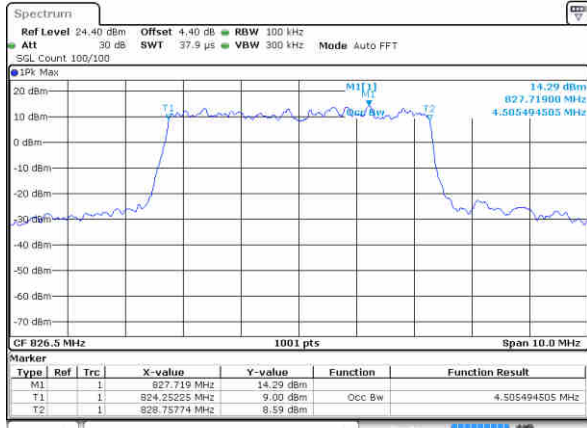

Highest Channel / 3MHz / 64QAM

Date: 13 JUN 2019 04:56:18

LTE Band 5

Lowest Channel / 5MHz / 64QAM

Date: 14 JUN 2019 04 03 11

Lowest Channel / 10MHz / 64QAM

Date: 14 JUN 2019 03 50 29

Middle Channel / 5MHz / 64QAM

Date: 14 JUN 2019 04 03 34

Middle Channel / 10MHz / 64QAM

Date: 14 JUN 2019 03 55 55

Highest Channel / 5MHz / 64QAM

Date: 14 JUN 2019 04 03 56

Highest Channel / 10MHz / 64QAM

Date: 14 JUN 2019 03 56 15

LTE Band 7