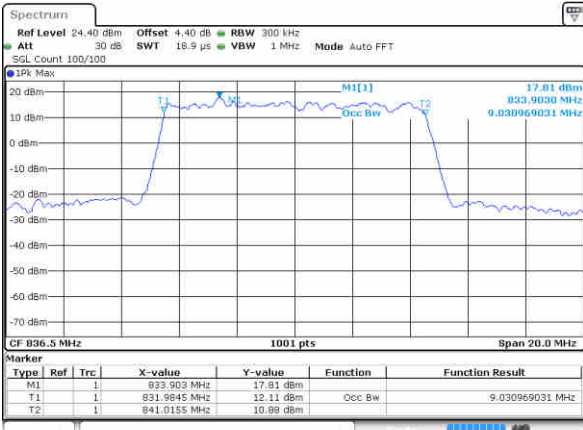

LTE Band 5

Lowest Channel / 10MHz / QPSK

Date: 14 JUN 2019 04:55:15

Lowest Channel / 10MHz / 16QAM

Date: 14 JUN 2019 04:55:25

Middle Channel / 10MHz / QPSK

Date: 14 JUN 2019 05:04:18

Middle Channel / 10MHz / 16QAM

Date: 14 JUN 2019 05:04:28

Highest Channel / 10MHz / QPSK

Date: 14 JUN 2019 05:06:46

Highest Channel / 10MHz / 16QAM

Date: 14 JUN 2019 05:06:56

LTE Band 5

Lowest Channel / 1.4MHz / 64QAM

Date: 14 JUN 2019 04:12:19