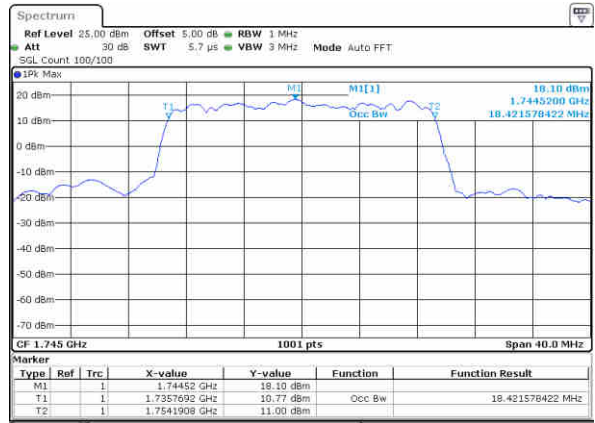

Highest Channel / 5MHz / 64QAM

Date: 13 JUN 2019 02:08:37

Highest Channel / 10MHz / 64QAM

Date: 13 JUN 2019 02:16:52

LTE Band 4

Lowest Channel / 15MHz / 64QAM

Date: 13 JUN 2019 02:20:22

Lowest Channel / 20MHz / 64QAM

Date: 13 JUN 2019 02:28:37

Middle Channel / 15MHz / 64QAM

Date: 13 JUN 2019 02:23:52

Middle Channel / 20MHz / 64QAM

Date: 13 JUN 2019 02:32:07

Highest Channel / 15MHz / 64QAM

Date: 13 JUN 2019 02:25:07

Highest Channel / 20MHz / 64QAM

Date: 13 JUN 2019 02:33:22

LTE Band 5

Lowest Channel / 1.4MHz / QPSK

Date: 14 JUN 2019 04:14:08

Lowest Channel / 1.4MHz / 16QAM

Date: 14 JUN 2019 04:14:18

Middle Channel / 1.4MHz / QPSK

Date: 14 JUN 2019 04:23:11