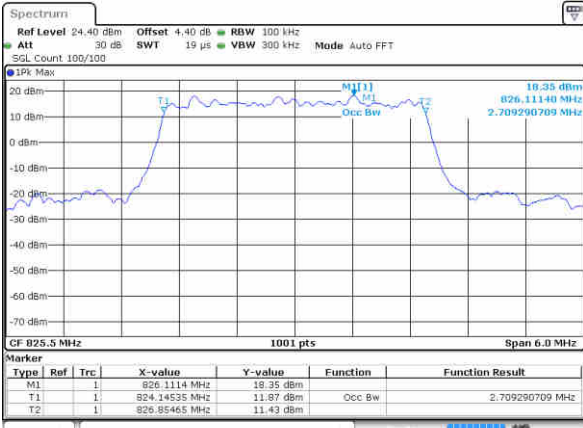

Middle Channel / 1.4MHz / 16QAM

Date: 14 JUN 2019 04:23:21

Highest Channel / 1.4MHz / QPSK

Date: 14 JUN 2019 04:25:39

Highest Channel / 1.4MHz / 16QAM

Date: 14 JUN 2019 04:25:49

LTE Band 5

Lowest Channel / 3MHz / QPSK