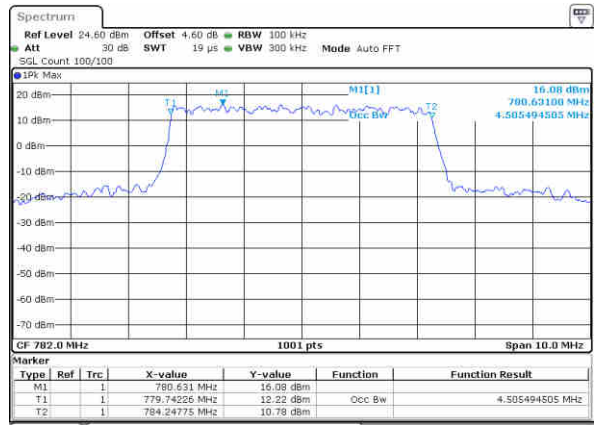

Middle Channel / 5MHz / 16QAM

Date: 23 JUN 2019 11:07:18