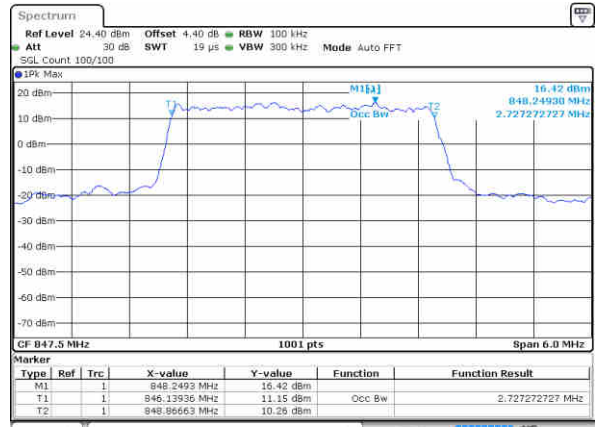

Middle Channel / 1.4MHz / 16QAM

Date: 14 JUN 2019 04:23:21

Highest Channel / 1.4MHz / QPSK

Date: 14 JUN 2019 04:25:39

Highest Channel / 1.4MHz / 16QAM

Date: 14 JUN 2019 04:25:49

LTE Band 5

Lowest Channel / 3MHz / QPSK

Date: 14 JUN 2019 04:34:41

Lowest Channel / 3MHz / 16QAM

Date: 14 JUN 2019 04:34:51

Middle Channel / 3MHz / QPSK

Date: 14 JUN 2019 04:43:44

Middle Channel / 3MHz / 16QAM

Date: 14 JUN 2019 04:43:54

Highest Channel / 3MHz / QPSK

Date: 14 JUN 2019 04:46:12

Highest Channel / 3MHz / 16QAM

Date: 14 JUN 2019 04:46:23

LTE Band 5

Lowest Channel / 5MHz / QPSK

Date: 14 JUN 2019 04 05:57

Lowest Channel / 5MHz / 16QAM

Date: 14 JUN 2019 04 05:37