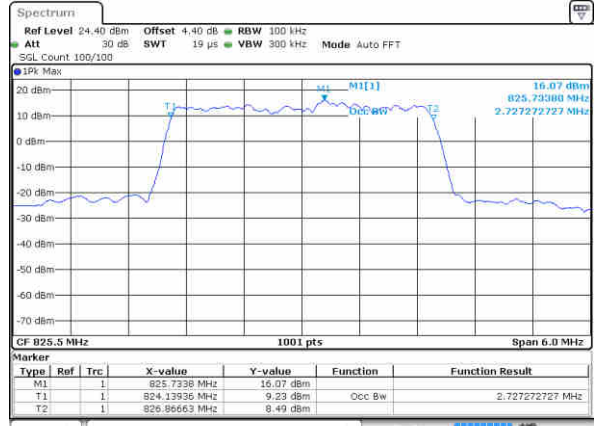

Lowest Channel / 3MHz / 64QAM

Date: 14 JUN 2019 04:07:25