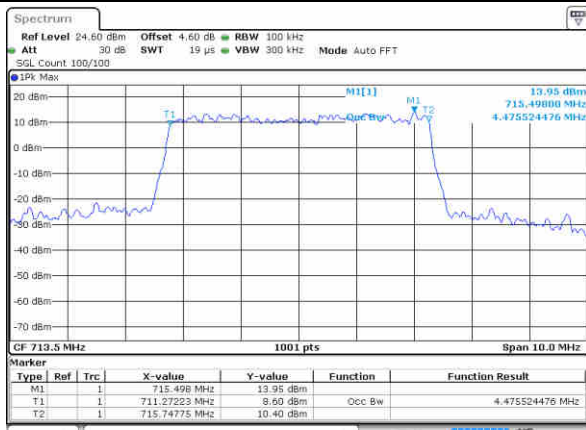

Date: 23 JUN 2019 00:12:23

Middle Channel / 3MHz / 64QAM

Date: 23 JUN 2019 00:23:21

Highest Channel / 1.4MHz / 64QAM

Date: 23 JUN 2019 00:12:43

Highest Channel / 3MHz / 64QAM

Date: 23 JUN 2019 00:23:41

LTE Band 12

Lowest Channel / 5MHz / 64QAM

Date: 23 JUN 2019 00:28:31

Lowest Channel / 10MHz / 64QAM

Date: 23 JUN 2019 00:39:29

Middle Channel / 5MHz / 64QAM

Date: 23 JUN 2019 00:28:51

Middle Channel / 10MHz / 64QAM

Date: 23 JUN 2019 00:39:49

Highest Channel / 5MHz / 64QAM

Date: 23 JUN 2019 00:29:11

Highest Channel / 10MHz / 64QAM

Date: 23 JUN 2019 00:40:09

LTE Band 13

Lowest Channel / 5MHz / QPSK

Date: 23 JUN 2019 10:58:18

Lowest Channel / 5MHz / 16QAM