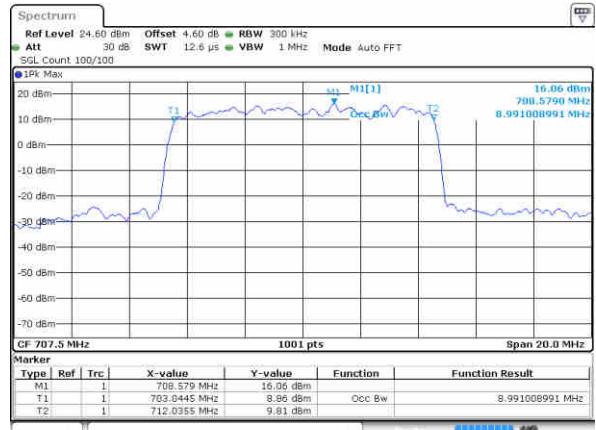

Date: 23 JUN 2019 00:12:23

Middle Channel / 3MHz / 64QAM

Date: 23 JUN 2019 00:23:21

Highest Channel / 1.4MHz / 64QAM

Date: 23 JUN 2019 00:12:43

Highest Channel / 3MHz / 64QAM

Date: 23 JUN 2019 00:23:41

LTE Band 12

Lowest Channel / 5MHz / 64QAM

Date: 23 JUN 2019 00:28:31

Lowest Channel / 10MHz / 64QAM

Date: 23 JUN 2019 00:39:29

Middle Channel / 5MHz / 64QAM

Date: 23 JUN 2019 00:28:51

Middle Channel / 10MHz / 64QAM

Date: 23 JUN 2019 00:39:49

Highest Channel / 5MHz / 64QAM

Date: 23 JUN 2019 00:29:11

Highest Channel / 10MHz / 64QAM

Date: 23 JUN 2019 00:40:09

LTE Band 13

Lowest Channel / 5MHz / QPSK

Date: 23 JUN 2019 10:58:18

Lowest Channel / 5MHz / 16QAM