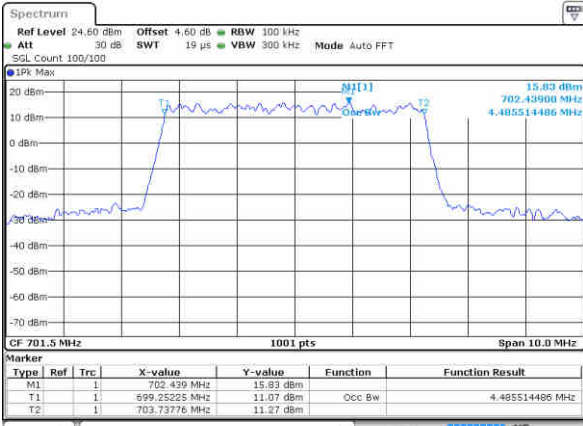

LTE Band 12

Lowest Channel / 5MHz / QPSK

Date: 22 JUN 2019 23:38:29