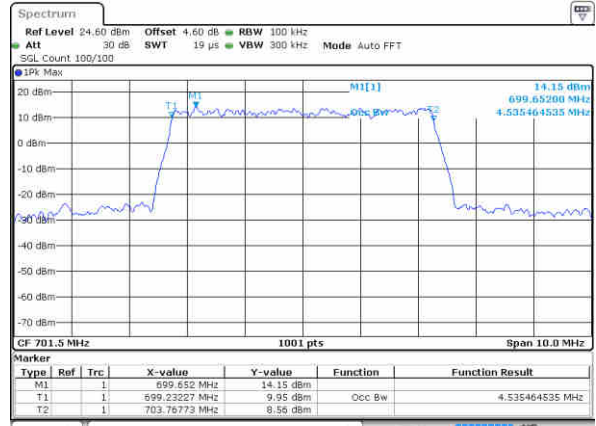

Lowest Channel / 5MHz / 16QAM

Date: 22 JUN 2019 23:38:39