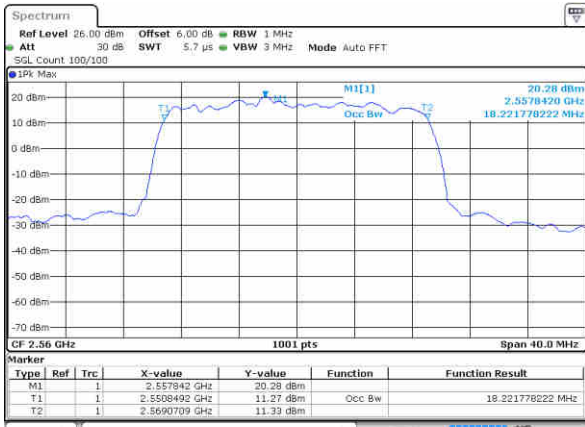

Date: 22 JUN 2019 21:52:40

Lowest Channel / 20MHz / 16QAM

Date: 22 JUN 2019 21:52:20

Middle Channel / 20MHz / QPSK

Date: 22 JUN 2019 21:53:00

Middle Channel / 20MHz / 16QAM

Date: 22 JUN 2019 21:53:20

Highest Channel / 20MHz / QPSK

Date: 22 JUN 2019 21:54:00

Highest Channel / 20MHz / 16QAM

Date: 22 JUN 2019 21:53:40

LTE Band 7

Lowest Channel / 5MHz / 64QAM

Date: 22 JUN 2019 22:08:51

Lowest Channel / 10MHz / 64QAM

Date: 22 JUN 2019 22:17:07