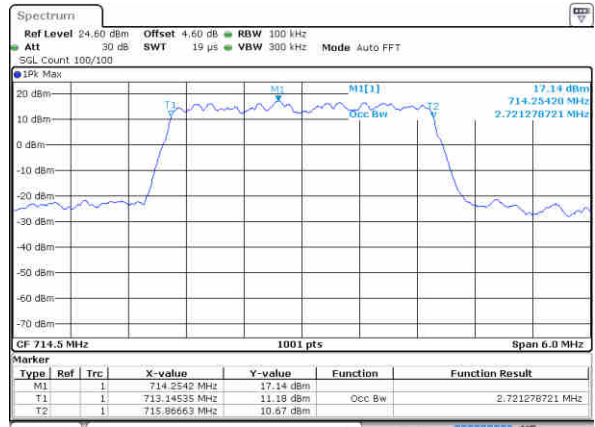

Middle Channel / 3MHz / QPSK

Date: 22 JUN 2019 23:22:31

Middle Channel / 3MHz / 16QAM

Date: 22 JUN 2019 23:22:11

Highest Channel / 3MHz / QPSK

Date: 22 JUN 2019 23:22:41

Highest Channel / 3MHz / 16QAM

Date: 22 JUN 2019 23:22:51