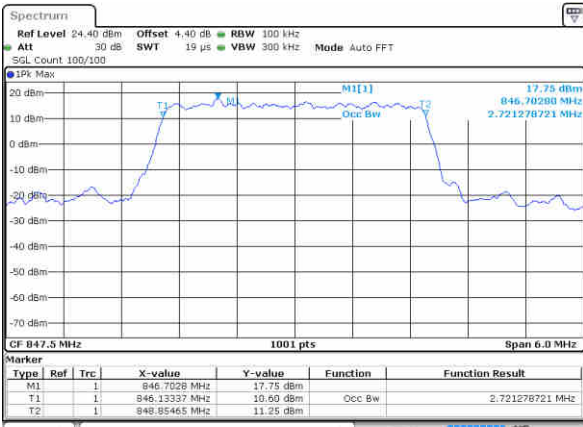

Date: 14 JUN 2019 04:46:12

Highest Channel / 3MHz / 16QAM

Date: 14 JUN 2019 04:46:23

LTE Band 5

Lowest Channel / 5MHz / QPSK

Date: 14 JUN 2019 04 05:57

Lowest Channel / 5MHz / 16QAM

Date: 14 JUN 2019 04 05:37