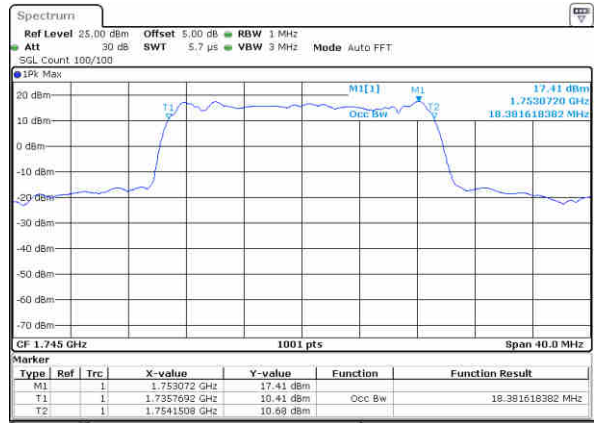

Date: 13 JUN 2019 01:21:33

Highest Channel / 15MHz / QPSK

Date: 13 JUN 2019 01:23:52

Highest Channel / 15MHz / 16QAM

Date: 13 JUN 2019 01:24:03

LTE Band 4

Lowest Channel / 20MHz / QPSK

Date: 13 JUN 2019 01:30:52

Lowest Channel / 20MHz / 16QAM

Date: 13 JUN 2019 01:31:02

Middle Channel / 20MHz / QPSK

Date: 13 JUN 2019 01:37:52

Middle Channel / 20MHz / 16QAM

Date: 13 JUN 2019 01:38:03

Highest Channel / 20MHz / QPSK

Date: 13 JUN 2019 01:40:23

Highest Channel / 20MHz / 16QAM

Date: 13 JUN 2019 01:40:33

LTE Band 4

Lowest Channel / 1.4MHz / 64QAM

Date: 13 JUN 2019 01:47:23

Lowest Channel / 3MHz / 64QAM

Date: 13 JUN 2019 01:55:38

Middle Channel / 1.4MHz / 64QAM