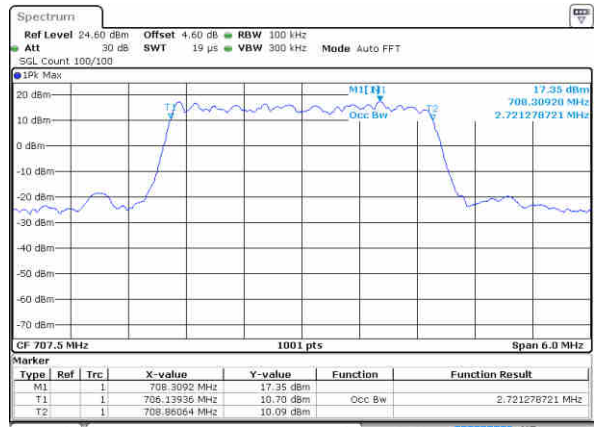

Middle Channel / 3MHz / 16QAM

Date: 22 JUN 2019 23:22:11