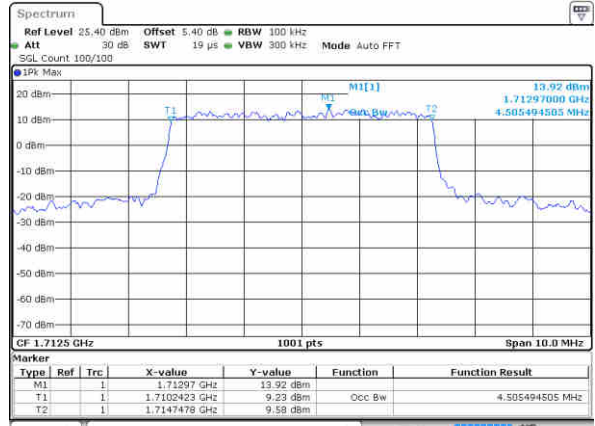

Highest Channel / 3MHz / 16QAM

Date: 25 JUN 2019 02:34:39

LTE Band 66

Lowest Channel / 5MHz / QPSK

Date: 25 JUN 2019 02:41:51

Lowest Channel / 5MHz / 16QAM

Date: 25 JUN 2019 02:42:28

Middle Channel / 5MHz / QPSK

Date: 25 JUN 2019 02:49:30

Middle Channel / 5MHz / 16QAM

Date: 25 JUN 2019 02:49:15

Highest Channel / 5MHz / QPSK

Date: 25 JUN 2019 02:50:09

Highest Channel / 5MHz / 16QAM

Date: 25 JUN 2019 02:50:44

LTE Band 66