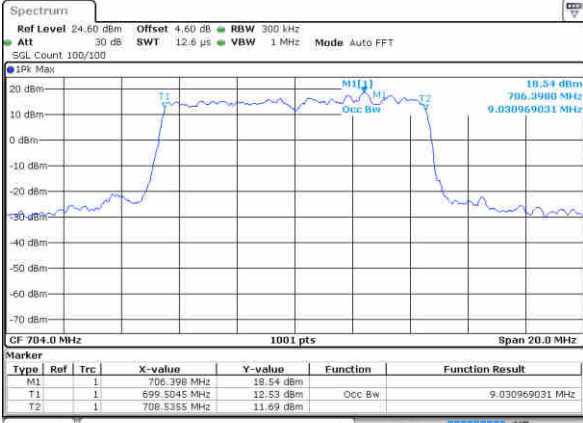

Date: 22 JUN 2019 23:38:49

Highest Channel / 5MHz / QPSK

Date: 22 JUN 2019 23:39:09

Highest Channel / 5MHz / 16QAM

Date: 22 JUN 2019 23:39:20

LTE Band 12

Lowest Channel / 10MHz / QPSK

Date: 22 JUN 2019 23:54:58