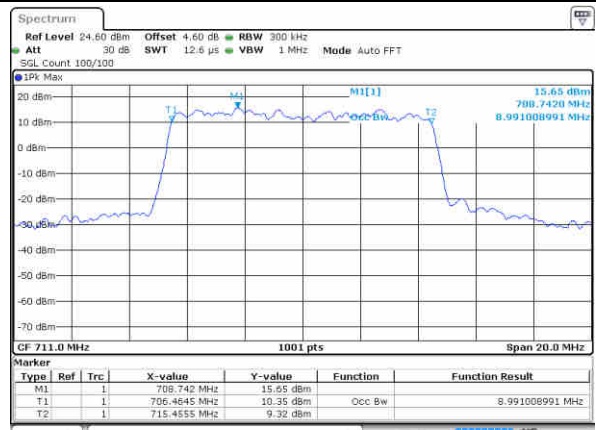

Lowest Channel / 5MHz / 64QAM

Date: 23 JUN 2019 00:28:31

Lowest Channel / 10MHz / 64QAM

Date: 23 JUN 2019 00:39:29

Middle Channel / 5MHz / 64QAM

Date: 23 JUN 2019 00:28:51

Middle Channel / 10MHz / 64QAM

Date: 23 JUN 2019 00:39:49

Highest Channel / 5MHz / 64QAM

Date: 23 JUN 2019 00:29:11

Highest Channel / 10MHz / 64QAM

Date: 23 JUN 2019 00:40:09

LTE Band 13

Lowest Channel / 5MHz / QPSK

Date: 23 JUN 2019 10:58:18

Lowest Channel / 5MHz / 16QAM