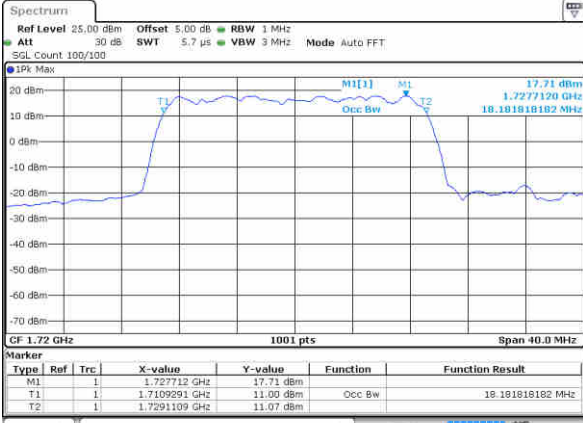

Date: 13 JUN 2019 01:21:33

Highest Channel / 15MHz / QPSK

Date: 13 JUN 2019 01:23:52

Highest Channel / 15MHz / 16QAM

Date: 13 JUN 2019 01:24:03

LTE Band 4

Lowest Channel / 20MHz / QPSK

Date: 13 JUN 2019 01:30:52