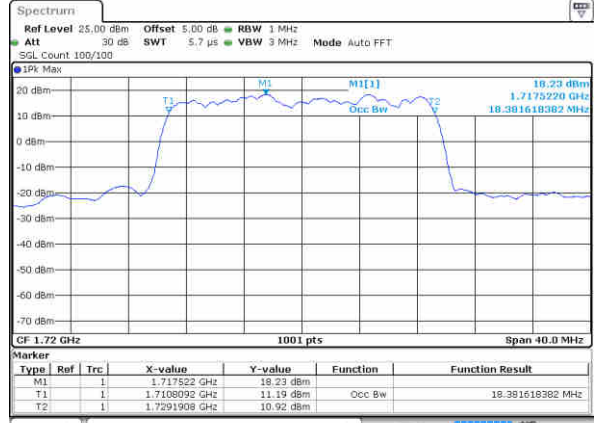

Highest Channel / 5MHz / 64QAM

Date: 13 JUN 2019 02:08:37

Highest Channel / 10MHz / 64QAM

Date: 13 JUN 2019 02:16:52

LTE Band 4

Lowest Channel / 15MHz / 64QAM

Date: 13 JUN 2019 02:20:22

Lowest Channel / 20MHz / 64QAM