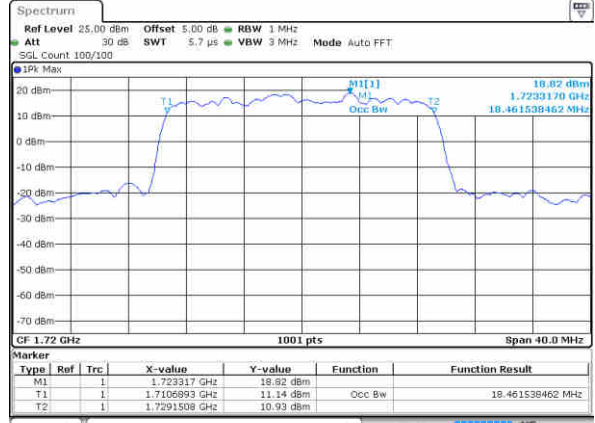

Lowest Channel / 20MHz / 16QAM

Date: 13 JUN 2019 01:31:02