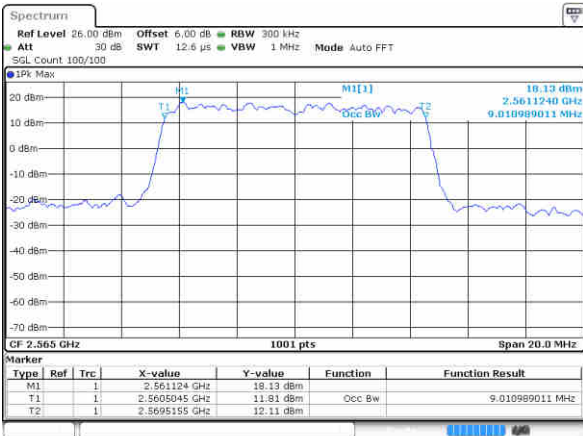

Highest Channel / 10MHz / QPSK

Date: 22 JUN 2019 21:20:39