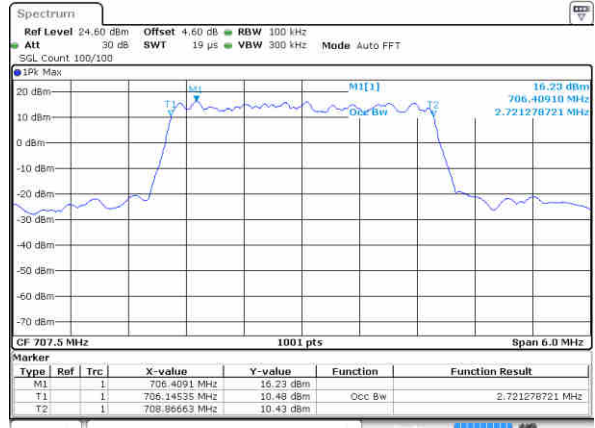

Highest Channel / 10MHz / 16QAM

Date: 22 JUN 2019 23:55:48

LTE Band 12

Lowest Channel / 1.4MHz / 64QAM

Date: 23 JUN 2019 00:12:03

Lowest Channel / 3MHz / 64QAM

Date: 23 JUN 2019 00:23:01

Middle Channel / 1.4MHz / 64QAM

Date: 23 JUN 2019 00:12:23

Middle Channel / 3MHz / 64QAM

Date: 23 JUN 2019 00:23:21

Highest Channel / 1.4MHz / 64QAM

Date: 23 JUN 2019 00:12:43

Highest Channel / 3MHz / 64QAM

Date: 23 JUN 2019 00:23:41

LTE Band 12