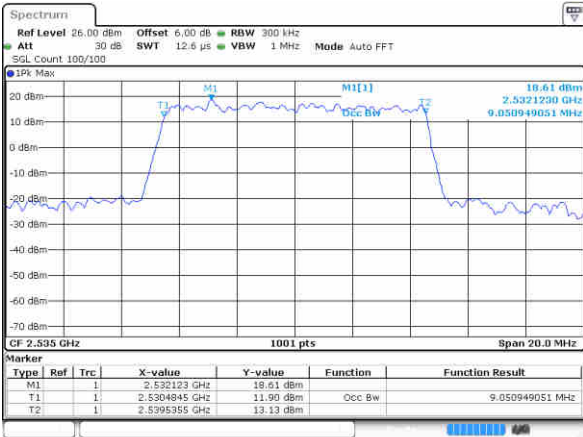

Middle Channel / 10MHz / QPSK

Date: 22 JUN 2019 21:20:19