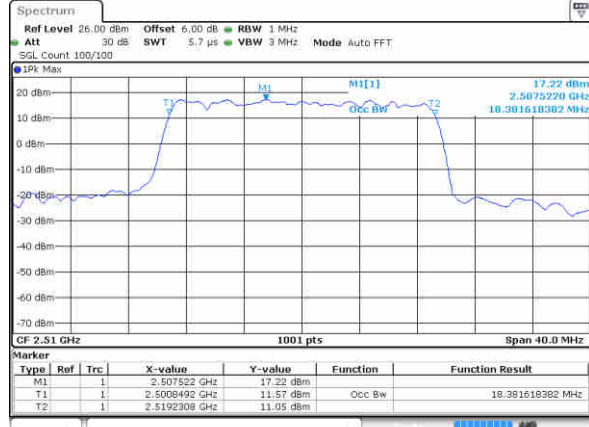

Lowest Channel / 20MHz / 16QAM

Date: 22 JUN 2019 21:52:20