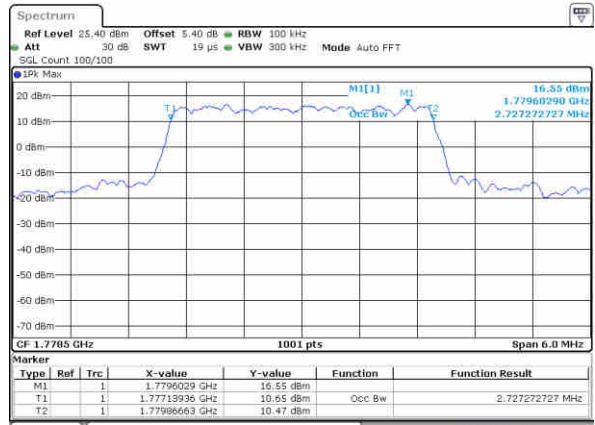

Date: 25 JUN 2019 02:06:45

Highest Channel / 1.4MHz / QPSK

Date: 25 JUN 2019 02:08:16

Highest Channel / 1.4MHz / 16QAM

Date: 25 JUN 2019 02:07:55

LTE Band 66

Lowest Channel / 3MHz / QPSK

Date: 25 JUN 2019 02:21:30

Lowest Channel / 3MHz / 16QAM

Date: 25 JUN 2019 02:22:18

Middle Channel / 3MHz / QPSK

Date: 25 JUN 2019 02:30:37

Middle Channel / 3MHz / 16QAM

Date: 25 JUN 2019 02:30:21

Highest Channel / 3MHz / QPSK

Date: 25 JUN 2019 02:31:28

Highest Channel / 3MHz / 16QAM

Date: 25 JUN 2019 02:34:39

LTE Band 66

Lowest Channel / 5MHz / QPSK

Date: 25 JUN 2019 02:41:51

Lowest Channel / 5MHz / 16QAM

Date: 25 JUN 2019 02:42:28

Middle Channel / 5MHz / QPSK