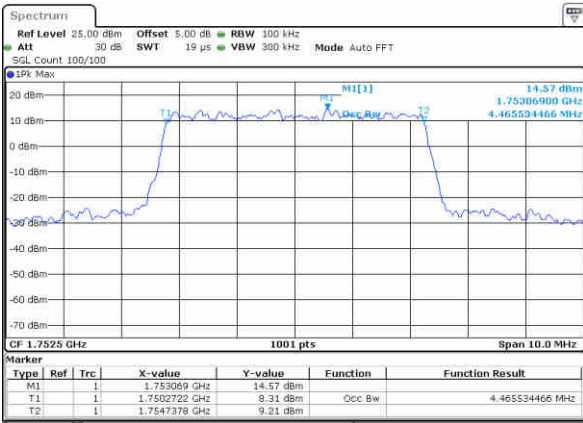

Lowest Channel / 5MHz / 64QAM

Date: 13 JUN 2019 02:03:52

Lowest Channel / 10MHz / 64QAM

Date: 13 JUN 2019 02:12:07

Middle Channel / 5MHz / 64QAM

Date: 13 JUN 2019 02:07:22

Middle Channel / 10MHz / 64QAM

Date: 13 JUN 2019 02:15:37

Highest Channel / 5MHz / 64QAM

Date: 13 JUN 2019 02:08:37

Highest Channel / 10MHz / 64QAM

Date: 13 JUN 2019 02:16:52

LTE Band 4

Lowest Channel / 15MHz / 64QAM

Date: 13 JUN 2019 02:20:22

Lowest Channel / 20MHz / 64QAM