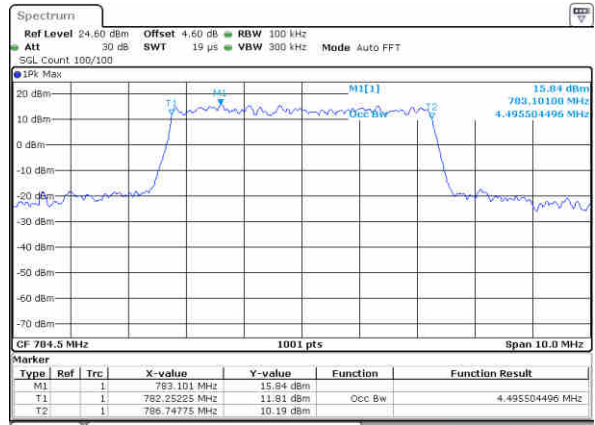

Highest Channel / 5MHz / 64QAM

Date: 23 JUN 2019 00:29:11

Highest Channel / 10MHz / 64QAM

Date: 23 JUN 2019 00:40:09

LTE Band 13

Lowest Channel / 5MHz / QPSK

Date: 23 JUN 2019 10:58:18

Lowest Channel / 5MHz / 16QAM

Date: 23 JUN 2019 10:58:08

Middle Channel / 5MHz / QPSK

Date: 23 JUN 2019 11:07:08

Middle Channel / 5MHz / 16QAM

Date: 23 JUN 2019 11:07:18

Highest Channel / 5MHz / QPSK

Date: 23 JUN 2019 11:09:37

Highest Channel / 5MHz / 16QAM

Date: 23 JUN 2019 11:09:47

LTE Band 13

Middle Channel / 10MHz / QPSK

Date: 23 JUN 2019 11:20:25

Middle Channel / 10MHz / 16QAM

Date: 23 JUN 2019 11:20:35

LTE Band 13

Lowest Channel / 5MHz / 64QAM