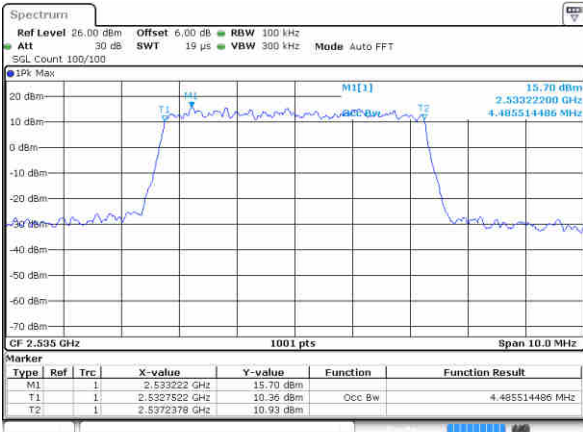

Middle Channel / 5MHz / QPSK

Date: 22 JUN 2019 21 03:47