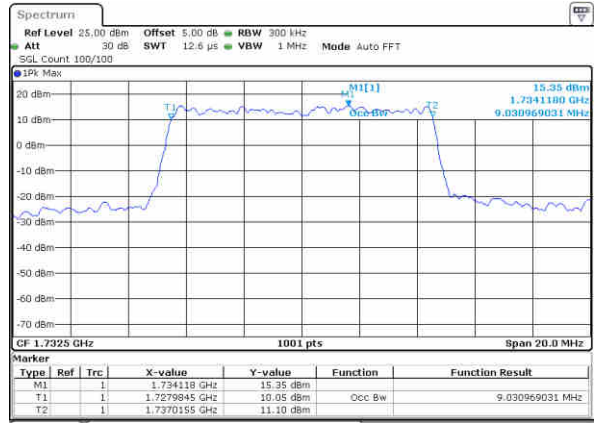

Date: 13 JUN 2019 01:50:53

Middle Channel / 3MHz / 64QAM

Date: 13 JUN 2019 01:59:08

Highest Channel / 1.4MHz / 64QAM

Date: 13 JUN 2019 01:52:08

Highest Channel / 3MHz / 64QAM

Date: 13 JUN 2019 02:00:22

LTE Band 4

Lowest Channel / 5MHz / 64QAM

Date: 13 JUN 2019 02:03:52

Lowest Channel / 10MHz / 64QAM

Date: 13 JUN 2019 02:12:07

Middle Channel / 5MHz / 64QAM

Date: 13 JUN 2019 02:07:22

Middle Channel / 10MHz / 64QAM

Date: 13 JUN 2019 02:15:37

Highest Channel / 5MHz / 64QAM

Date: 13 JUN 2019 02:08:37

Highest Channel / 10MHz / 64QAM

Date: 13 JUN 2019 02:16:52

LTE Band 4

Lowest Channel / 15MHz / 64QAM

Date: 13 JUN 2019 02:20:22

Lowest Channel / 20MHz / 64QAM