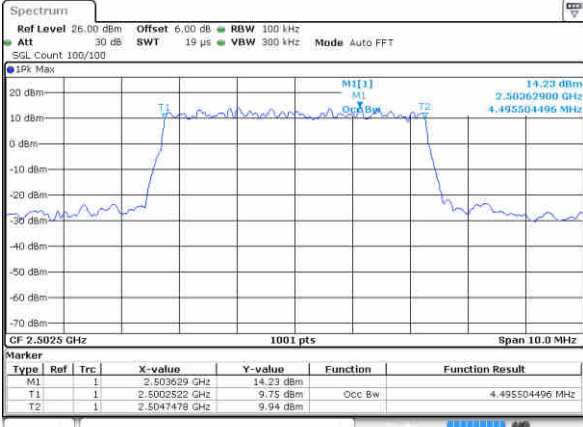

Date: 22 JUN 2019 21:54:00

Highest Channel / 20MHz / 16QAM

Date: 22 JUN 2019 21:53:40

LTE Band 7

Lowest Channel / 5MHz / 64QAM

Date: 22 JUN 2019 22:08:51

Lowest Channel / 10MHz / 64QAM

Date: 22 JUN 2019 22:17:07