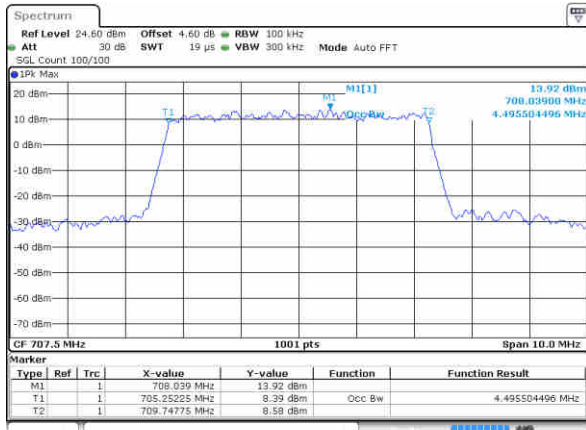

Lowest Channel / 5MHz / 64QAM

Date: 23 JUN 2019 00:28:31

Lowest Channel / 10MHz / 64QAM

Date: 23 JUN 2019 00:39:29

Middle Channel / 5MHz / 64QAM

Date: 23 JUN 2019 00:28:51

Middle Channel / 10MHz / 64QAM

Date: 23 JUN 2019 00:39:49

Highest Channel / 5MHz / 64QAM

Date: 23 JUN 2019 00:29:11

Highest Channel / 10MHz / 64QAM

Date: 23 JUN 2019 00:40:09

LTE Band 13

Lowest Channel / 5MHz / QPSK

Date: 23 JUN 2019 10:58:18

Lowest Channel / 5MHz / 16QAM