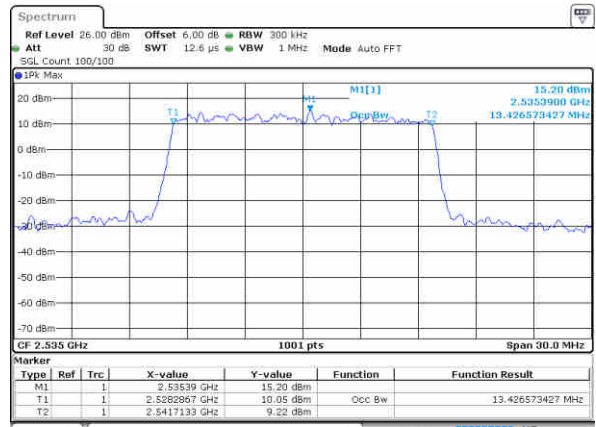

Date: 22 JUN 2019 21:20:59

LTE Band 7

Lowest Channel / 15MHz / QPSK

Date: 22 JUN 2019 21:36:08

Lowest Channel / 15MHz / 16QAM

Date: 22 JUN 2019 21:35:48

Middle Channel / 15MHz / QPSK

Date: 22 JUN 2019 21:36:29

Middle Channel / 15MHz / 16QAM

Date: 22 JUN 2019 21:36:49

Highest Channel / 15MHz / QPSK

Date: 22 JUN 2019 21:37:29

Highest Channel / 15MHz / 16QAM

Date: 22 JUN 2019 21:37:09

LTE Band 7

Lowest Channel / 20MHz / QPSK