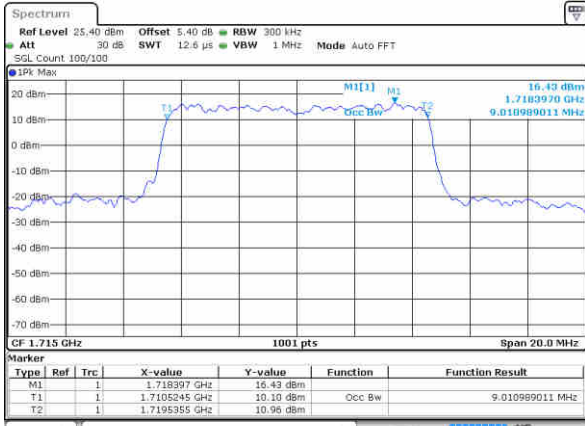

LTE Band 66

Lowest Channel / 10MHz / QPSK

Date: 25 JUN 2019 02:58:43