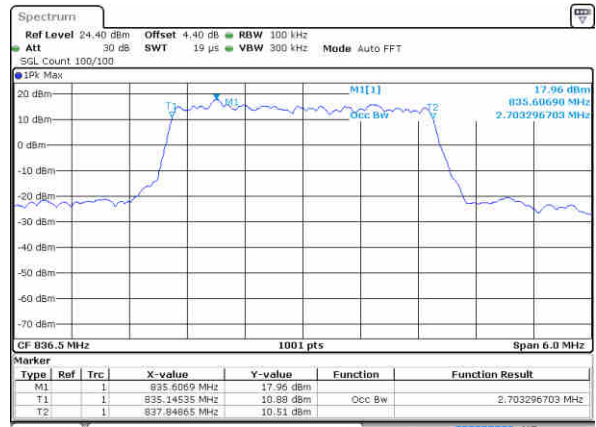

Middle Channel / 1.4MHz / 16QAM

Date: 14 JUN 2019 04:23:21

Highest Channel / 1.4MHz / QPSK

Date: 14 JUN 2019 04:25:39

Highest Channel / 1.4MHz / 16QAM

Date: 14 JUN 2019 04:25:49

LTE Band 5

Lowest Channel / 3MHz / QPSK

Date: 14 JUN 2019 04:34:41

Lowest Channel / 3MHz / 16QAM

Date: 14 JUN 2019 04:34:51

Middle Channel / 3MHz / QPSK

Date: 14 JUN 2019 04:43:44

Middle Channel / 3MHz / 16QAM

Date: 14 JUN 2019 04:43:54

Highest Channel / 3MHz / QPSK

Date: 14 JUN 2019 04:46:12

Highest Channel / 3MHz / 16QAM

Date: 14 JUN 2019 04:46:23

LTE Band 5

Lowest Channel / 5MHz / QPSK

Date: 14 JUN 2019 04 05:57

Lowest Channel / 5MHz / 16QAM

Date: 14 JUN 2019 04 05:37