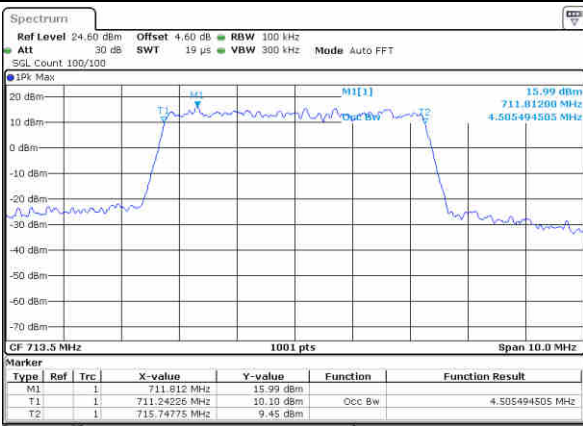

LTE Band 12

Lowest Channel / 5MHz / QPSK

Date: 22 JUN 2019 23:38:29

Lowest Channel / 5MHz / 16QAM

Date: 22 JUN 2019 23:38:39

Middle Channel / 5MHz / QPSK

Date: 22 JUN 2019 23:38:59

Middle Channel / 5MHz / 16QAM

Date: 22 JUN 2019 23:38:49

Highest Channel / 5MHz / QPSK

Date: 22 JUN 2019 23:39:09

Highest Channel / 5MHz / 16QAM

Date: 22 JUN 2019 23:39:20

LTE Band 12

Lowest Channel / 10MHz / QPSK

Date: 22 JUN 2019 23:54:58