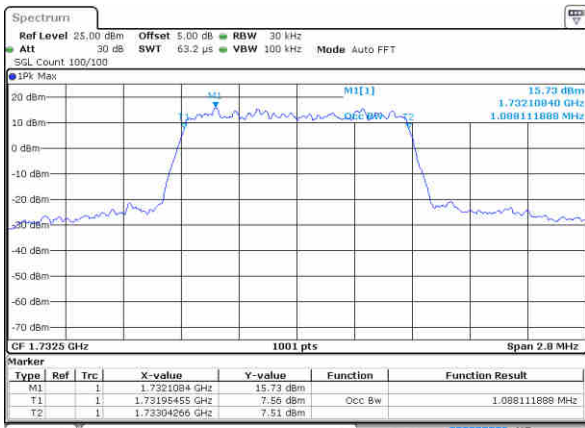

Highest Channel / 20MHz / 16QAM

Date: 13 JUN 2019 01:40:33

LTE Band 4

Lowest Channel / 1.4MHz / 64QAM

Date: 13 JUN 2019 01:47:23

Lowest Channel / 3MHz / 64QAM

Date: 13 JUN 2019 01:55:38

Middle Channel / 1.4MHz / 64QAM