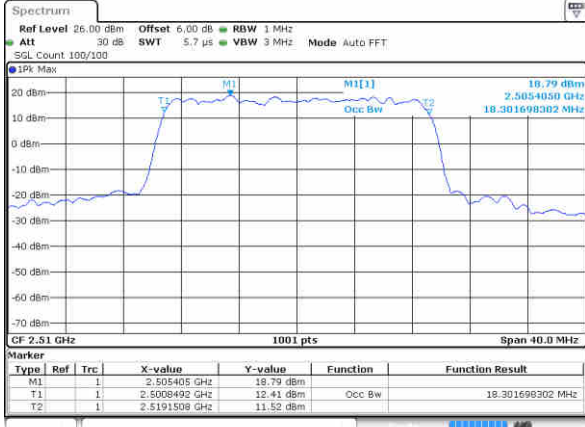

Middle Channel / 15MHz / 16QAM

Date: 22 JUN 2019 21:36:49

Highest Channel / 15MHz / QPSK

Date: 22 JUN 2019 21:37:29

Highest Channel / 15MHz / 16QAM

Date: 22 JUN 2019 21:37:09

LTE Band 7

Lowest Channel / 20MHz / QPSK