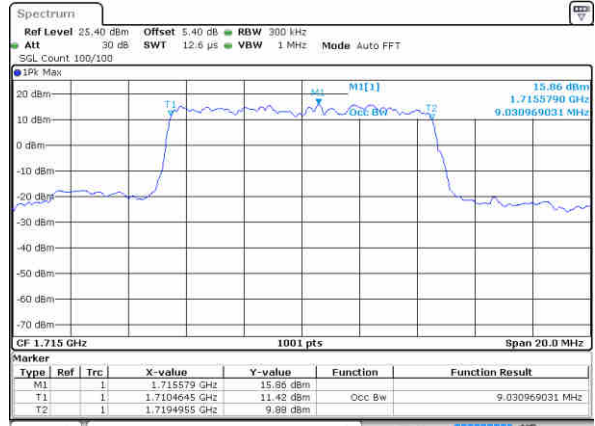

Lowest Channel / 10MHz / 16QAM

Date: 25 JUN 2019 02:59:06