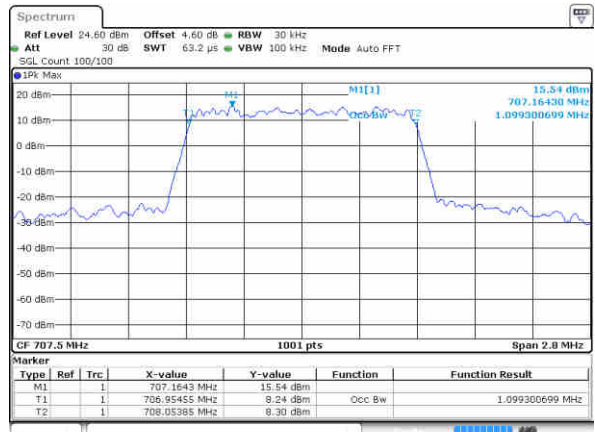

Date: 22 JUN 2019 22:33:48

Highest Channel / 15MHz / 64QAM

Date: 22 JUN 2019 22:25:42

Highest Channel / 20MHz / 64QAM

Date: 22 JUN 2019 22:33:58

LTE Band 12

Lowest Channel / 1.4MHz / QPSK

Date: 22 JUN 2019 23:05:33

Lowest Channel / 1.4MHz / 16QAM

Date: 22 JUN 2019 23:05:43

Middle Channel / 1.4MHz / QPSK

Date: 22 JUN 2019 23:06:03

Middle Channel / 1.4MHz / 16QAM

Date: 22 JUN 2019 23:05:53

Highest Channel / 1.4MHz / QPSK