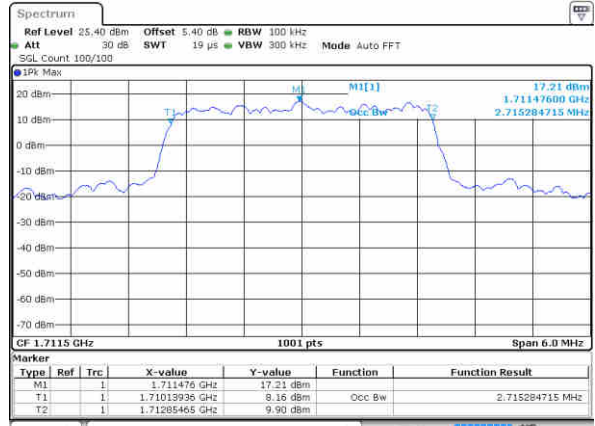

Lowest Channel / 3MHz / 16QAM

Date: 25 JUN 2019 02:22:18