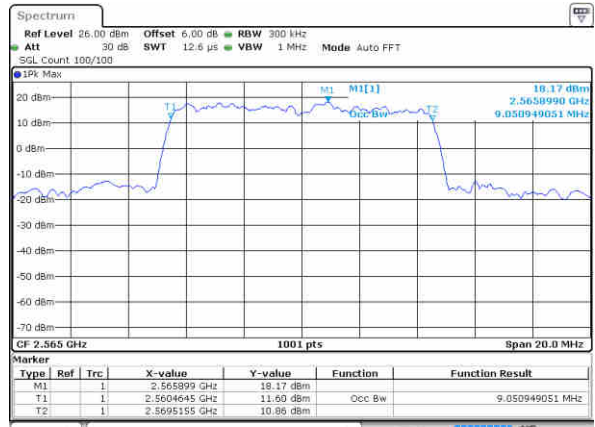

Date: 22 JUN 2019 21:54:00

Highest Channel / 20MHz / 16QAM

Date: 22 JUN 2019 21:53:40

LTE Band 7

Lowest Channel / 5MHz / 64QAM

Date: 22 JUN 2019 22:08:51

Lowest Channel / 10MHz / 64QAM

Date: 22 JUN 2019 22:17:07

Middle Channel / 5MHz / 64QAM

Date: 22 JUN 2019 22:09:01

Middle Channel / 10MHz / 64QAM

Date: 22 JUN 2019 22:17:17

Highest Channel / 5MHz / 64QAM

Date: 22 JUN 2019 22:09:11

Highest Channel / 10MHz / 64QAM

Date: 22 JUN 2019 22:17:27