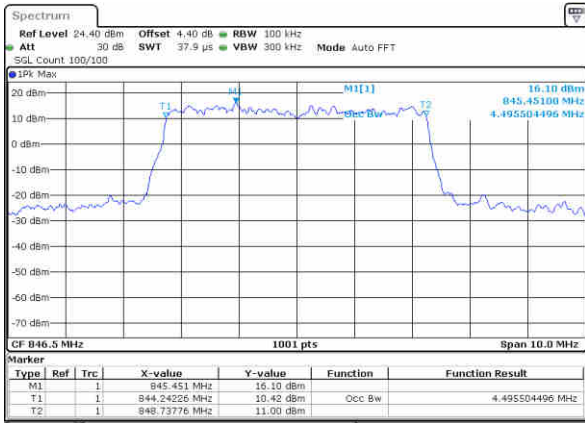

Date: 14 JUN 2019 04:46:12

Highest Channel / 3MHz / 16QAM

Date: 14 JUN 2019 04:46:23

LTE Band 5

Lowest Channel / 5MHz / QPSK

Date: 14 JUN 2019 04 05:57

Lowest Channel / 5MHz / 16QAM

Date: 14 JUN 2019 04 05:37

Middle Channel / 5MHz / QPSK

Date: 14 JUN 2019 04 04:55

Middle Channel / 5MHz / 16QAM

Date: 14 JUN 2019 04 05:15

Highest Channel / 5MHz / QPSK

Date: 14 JUN 2019 04 04:35

Highest Channel / 5MHz / 16QAM

Date: 14 JUN 2019 04 04:15

LTE Band 5

Lowest Channel / 10MHz / QPSK

Date: 14 JUN 2019 04:55:15

Lowest Channel / 10MHz / 16QAM

Date: 14 JUN 2019 04:55:25

Middle Channel / 10MHz / QPSK

Date: 14 JUN 2019 05:04:18

Middle Channel / 10MHz / 16QAM