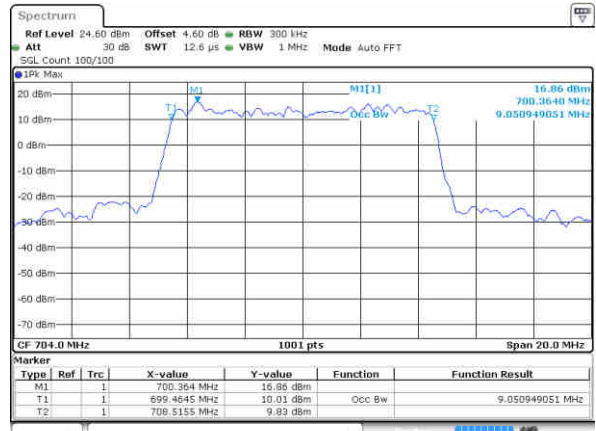

Lowest Channel / 10MHz / 64QAM

Date: 23 JUN 2019 00:39:29