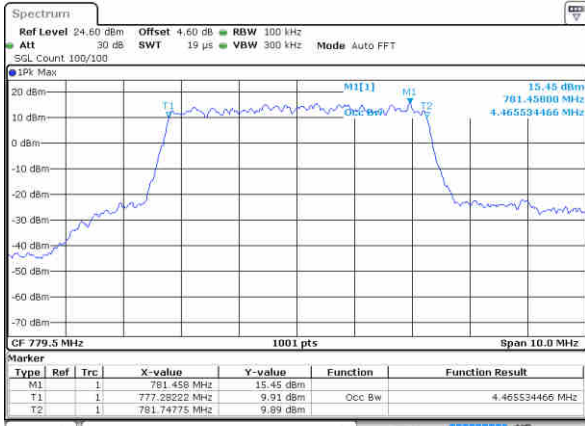

Highest Channel / 5MHz / 64QAM

Date: 23 JUN 2019 00:29:11

Highest Channel / 10MHz / 64QAM

Date: 23 JUN 2019 00:40:09

LTE Band 13

Lowest Channel / 5MHz / QPSK

Date: 23 JUN 2019 10:58:18

Lowest Channel / 5MHz / 16QAM