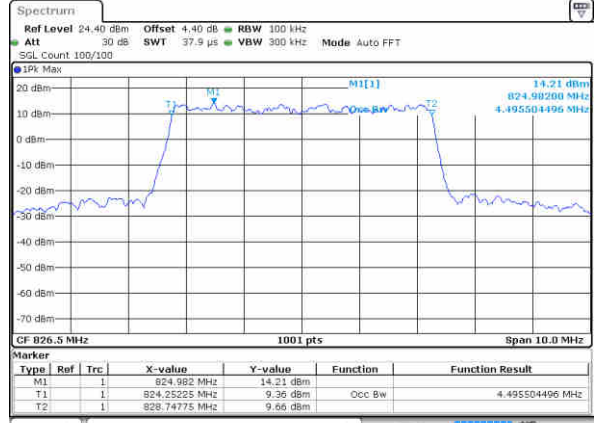

Date: 14 JUN 2019 04:46:12

Highest Channel / 3MHz / 16QAM

Date: 14 JUN 2019 04:46:23

LTE Band 5

Lowest Channel / 5MHz / QPSK

Date: 14 JUN 2019 04 05:57

Lowest Channel / 5MHz / 16QAM

Date: 14 JUN 2019 04 05:37