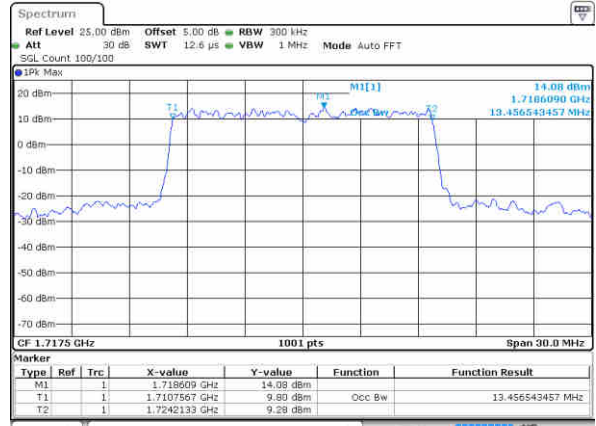

LTE Band 4

Lowest Channel / 15MHz / QPSK

Date: 13 JUN 2019 01:14:22

Lowest Channel / 15MHz / 16QAM

Date: 13 JUN 2019 01:14:33

Middle Channel / 15MHz / QPSK

Date: 13 JUN 2019 01:21:23

Middle Channel / 15MHz / 16QAM