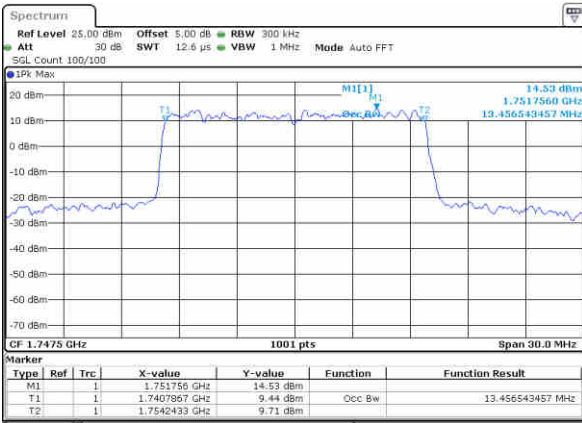

Date: 13 JUN 2019 02:28:37

Middle Channel / 15MHz / 64QAM

Date: 13 JUN 2019 02:23:52

Middle Channel / 20MHz / 64QAM

Date: 13 JUN 2019 02:32:07

Highest Channel / 15MHz / 64QAM

Date: 13 JUN 2019 02:25:07

Highest Channel / 20MHz / 64QAM