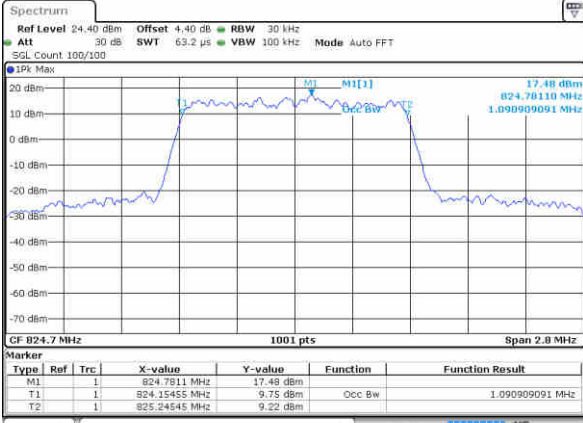

LTE Band 5

Lowest Channel / 1.4MHz / QPSK

Date: 14 JUN 2019 04:14:08