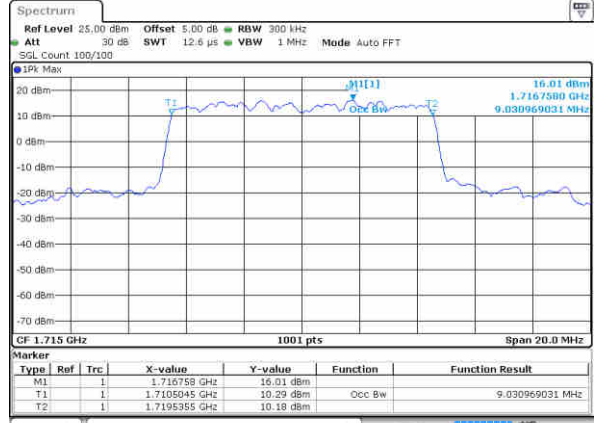

Lowest Channel / 10MHz / 64QAM

Date: 13 JUN 2019 02:12:07