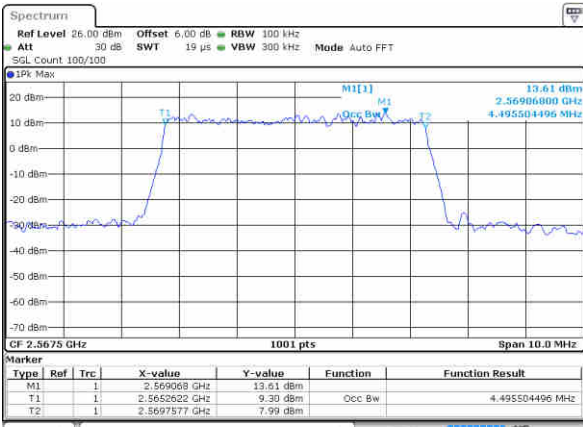

Middle Channel / 5MHz / 64QAM

Date: 22 JUN 2019 22:09:01

Middle Channel / 10MHz / 64QAM

Date: 22 JUN 2019 22:17:17

Highest Channel / 5MHz / 64QAM

Date: 22 JUN 2019 22:09:11

Highest Channel / 10MHz / 64QAM

Date: 22 JUN 2019 22:17:27