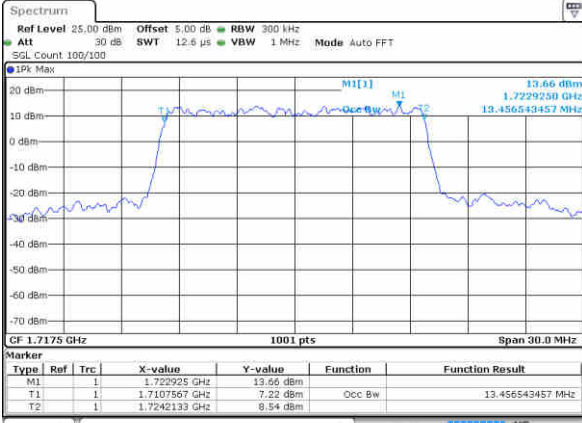

Highest Channel / 5MHz / 64QAM

Date: 13 JUN 2019 02:08:37

Highest Channel / 10MHz / 64QAM

Date: 13 JUN 2019 02:16:52

LTE Band 4

Lowest Channel / 15MHz / 64QAM

Date: 13 JUN 2019 02:20:22

Lowest Channel / 20MHz / 64QAM