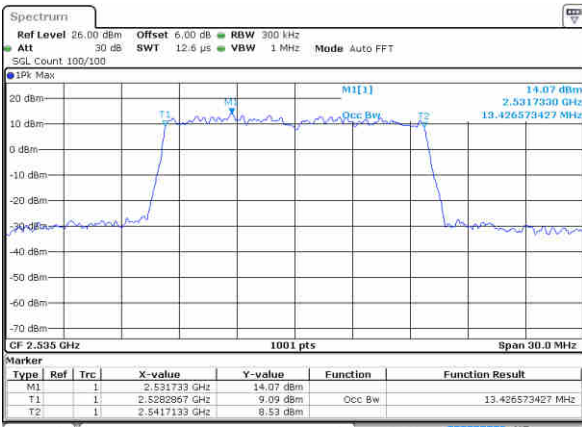

LTE Band 7

Lowest Channel / 15MHz / 64QAM

Date: 22 JUN 2019 22:25:22

Lowest Channel / 20MHz / 64QAM

Date: 22 JUN 2019 22:33:38

Middle Channel / 15MHz / 64QAM

Date: 22 JUN 2019 22:25:32

Middle Channel / 20MHz / 64QAM