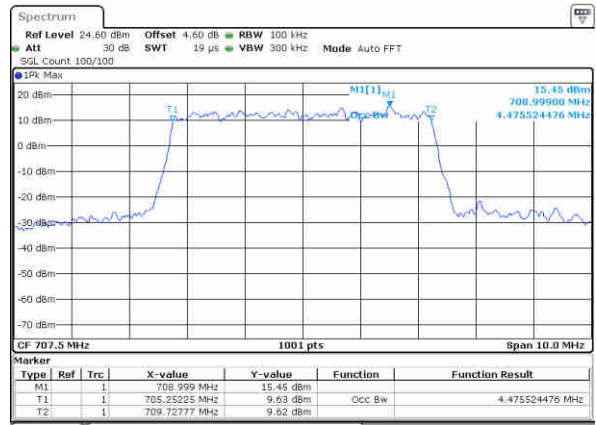

LTE Band 12

Lowest Channel / 5MHz / QPSK

Date: 22 JUN 2019 23:38:29

Lowest Channel / 5MHz / 16QAM

Date: 22 JUN 2019 23:38:39

Middle Channel / 5MHz / QPSK

Date: 22 JUN 2019 23:38:59

Middle Channel / 5MHz / 16QAM

Date: 22 JUN 2019 23:38:49

Highest Channel / 5MHz / QPSK

Date: 22 JUN 2019 23:39:09

Highest Channel / 5MHz / 16QAM

Date: 22 JUN 2019 23:39:20

LTE Band 12

Lowest Channel / 10MHz / QPSK

Date: 22 JUN 2019 23:54:58