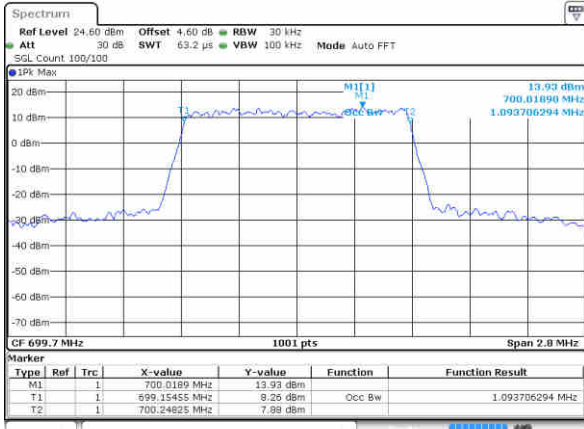

Highest Channel / 10MHz / 16QAM

Date: 22 JUN 2019 23:55:48

LTE Band 12

Lowest Channel / 1.4MHz / 64QAM

Date: 23 JUN 2019 00:12:03

Lowest Channel / 3MHz / 64QAM

Date: 23 JUN 2019 00:23:01

Middle Channel / 1.4MHz / 64QAM

Date: 23 JUN 2019 00:12:23

Middle Channel / 3MHz / 64QAM

Date: 23 JUN 2019 00:23:21

Highest Channel / 1.4MHz / 64QAM

Date: 23 JUN 2019 00:12:43

Highest Channel / 3MHz / 64QAM

Date: 23 JUN 2019 00:23:41

LTE Band 12