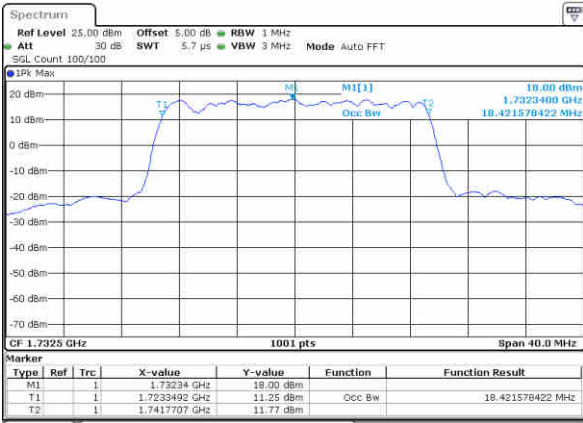

Middle Channel / 20MHz / QPSK

Date: 13 JUN 2019 01:37:52