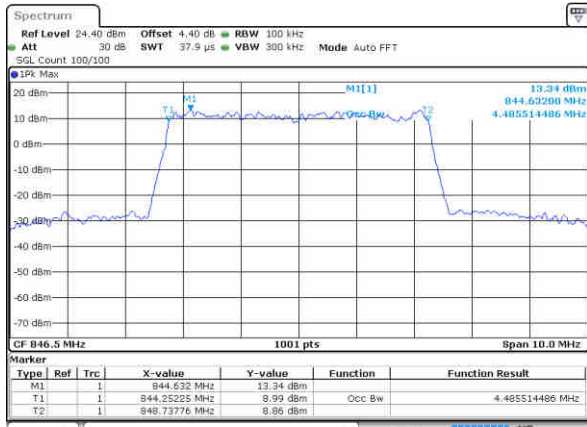

Highest Channel / 5MHz / 64QAM

Date: 14 JUN 2019 04 03 56