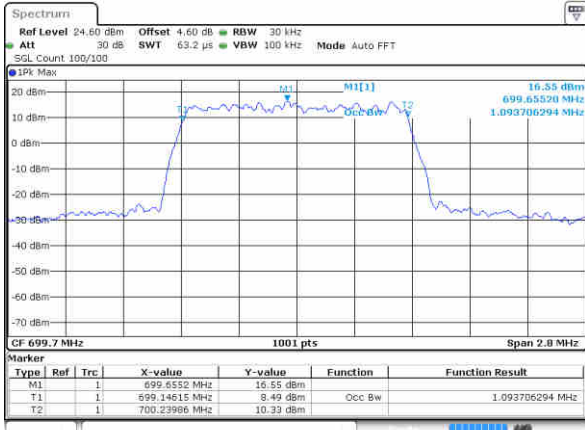

Date: 22 JUN 2019 22:33:48

Highest Channel / 15MHz / 64QAM

Date: 22 JUN 2019 22:25:42

Highest Channel / 20MHz / 64QAM

Date: 22 JUN 2019 22:33:58

LTE Band 12

Lowest Channel / 1.4MHz / QPSK

Date: 22 JUN 2019 23:05:33