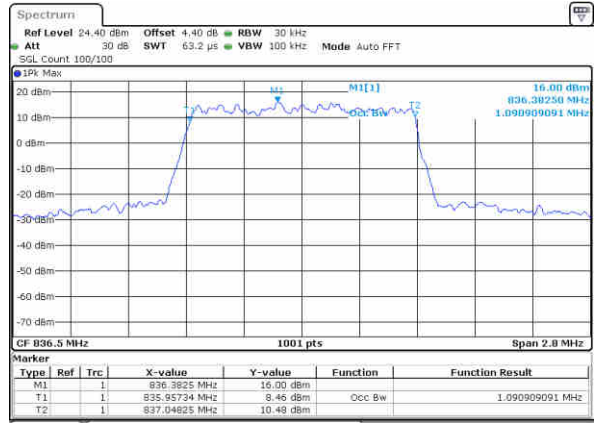

Date: 13 JUN 2019 02:33:22

LTE Band 5

Lowest Channel / 1.4MHz / QPSK

Date: 14 JUN 2019 04:14:08

Lowest Channel / 1.4MHz / 16QAM

Date: 14 JUN 2019 04:14:18

Middle Channel / 1.4MHz / QPSK

Date: 14 JUN 2019 04:23:11

Middle Channel / 1.4MHz / 16QAM

Date: 14 JUN 2019 04:23:21

Highest Channel / 1.4MHz / QPSK

Date: 14 JUN 2019 04:25:39

Highest Channel / 1.4MHz / 16QAM

Date: 14 JUN 2019 04:25:49

LTE Band 5

Lowest Channel / 3MHz / QPSK