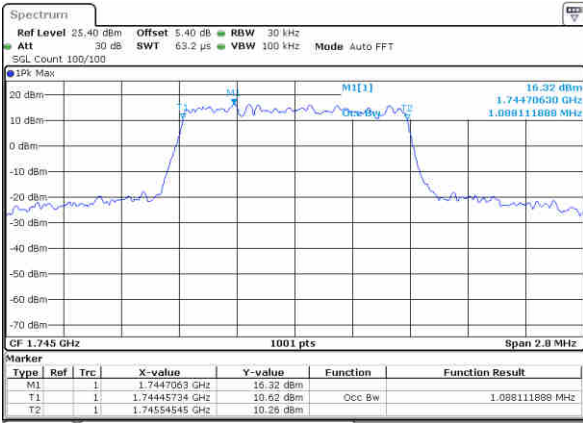

Date: 23 JUN 2019 11:31:11

Middle Channel / 5MHz / 64QAM

Date: 23 JUN 2019 11:31:21

Middle Channel / 10MHz / 64QAM

Date: 23 JUN 2019 11:41:25

Highest Channel / 5MHz / 64QAM

Date: 23 JUN 2019 11:31:31

LTE Band 66

Lowest Channel / 1.4MHz / QPSK

Date: 25 JUN 2019 01:50:21

Lowest Channel / 1.4MHz / 16QAM

Date: 25 JUN 2019 01:50:44

Middle Channel / 1.4MHz / QPSK

Date: 25 JUN 2019 02:06:23

Middle Channel / 1.4MHz / 16QAM

Date: 25 JUN 2019 02:06:45

Highest Channel / 1.4MHz / QPSK

Date: 25 JUN 2019 02:08:16

Highest Channel / 1.4MHz / 16QAM

Date: 25 JUN 2019 02:07:55

LTE Band 66

Lowest Channel / 3MHz / QPSK

Date: 25 JUN 2019 02:21:30