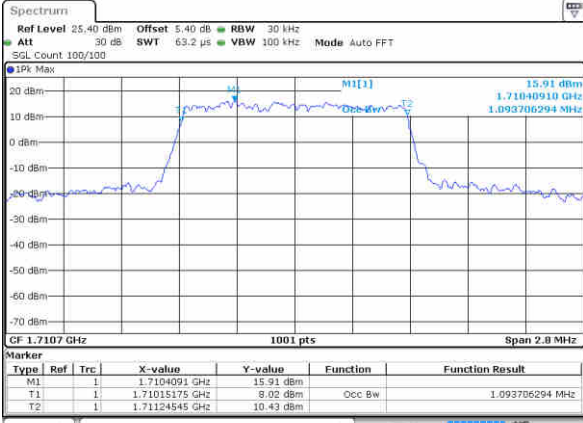

LTE Band 66

Lowest Channel / 1.4MHz / QPSK

Date: 25 JUN 2019 01:50:21