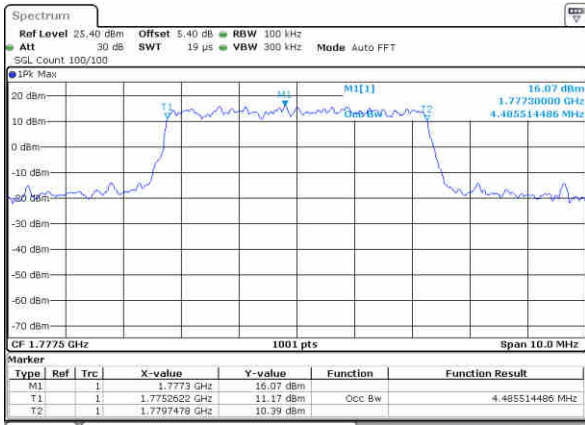

Highest Channel / 3MHz / 16QAM

Date: 25 JUN 2019 02:34:39

LTE Band 66

Lowest Channel / 5MHz / QPSK

Date: 25 JUN 2019 02:41:51

Lowest Channel / 5MHz / 16QAM

Date: 25 JUN 2019 02:42:28

Middle Channel / 5MHz / QPSK

Date: 25 JUN 2019 02:49:30

Middle Channel / 5MHz / 16QAM

Date: 25 JUN 2019 02:49:15

Highest Channel / 5MHz / QPSK

Date: 25 JUN 2019 02:50:09

Highest Channel / 5MHz / 16QAM

Date: 25 JUN 2019 02:50:44

LTE Band 66