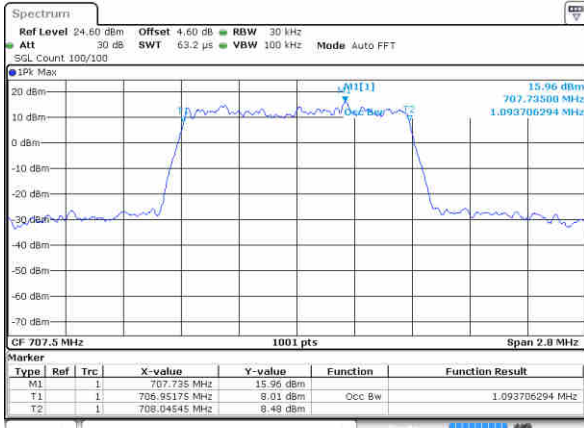

Highest Channel / 10MHz / 16QAM

Date: 22 JUN 2019 23:55:48

LTE Band 12

Lowest Channel / 1.4MHz / 64QAM

Date: 23 JUN 2019 00:12:03

Lowest Channel / 3MHz / 64QAM

Date: 23 JUN 2019 00:23:01

Middle Channel / 1.4MHz / 64QAM

Date: 23 JUN 2019 00:12:23

Middle Channel / 3MHz / 64QAM

Date: 23 JUN 2019 00:23:21

Highest Channel / 1.4MHz / 64QAM

Date: 23 JUN 2019 00:12:43

Highest Channel / 3MHz / 64QAM

Date: 23 JUN 2019 00:23:41

LTE Band 12