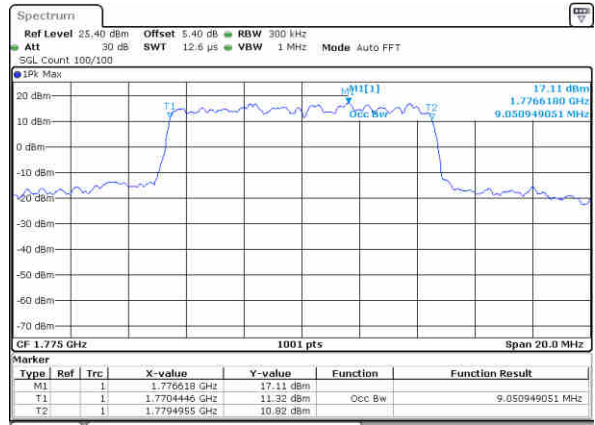

Date: 25 JUN 2019 02:49:30

Middle Channel / 5MHz / 16QAM

Date: 25 JUN 2019 02:49:15

Highest Channel / 5MHz / QPSK

Date: 25 JUN 2019 02:50:09

Highest Channel / 5MHz / 16QAM

Date: 25 JUN 2019 02:50:44

LTE Band 66

Lowest Channel / 10MHz / QPSK

Date: 25 JUN 2019 02:58:43

Lowest Channel / 10MHz / 16QAM

Date: 25 JUN 2019 02:59:06

Middle Channel / 10MHz / QPSK

Date: 25 JUN 2019 03:06:42

Middle Channel / 10MHz / 16QAM

Date: 25 JUN 2019 03:06:29

Highest Channel / 10MHz / QPSK

Date: 25 JUN 2019 03:07:17

Highest Channel / 10MHz / 16QAM

Date: 25 JUN 2019 03:07:45