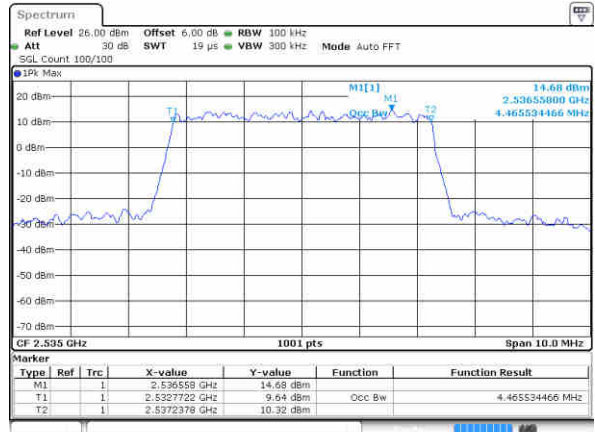

Middle Channel / 5MHz / 16QAM

Date: 22 JUN 2019 21 03:27