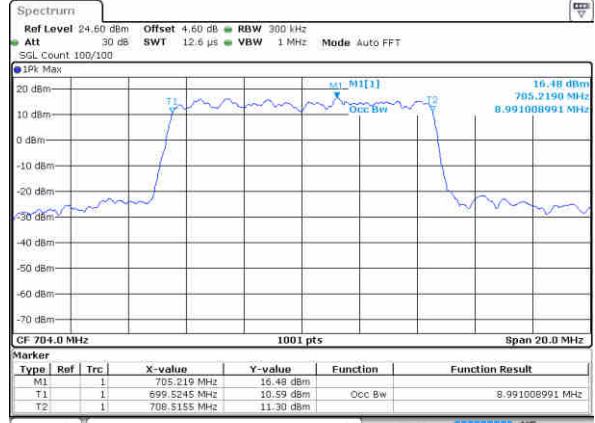

Lowest Channel / 10MHz / 16QAM

Date: 22 JUN 2019 23:55:08