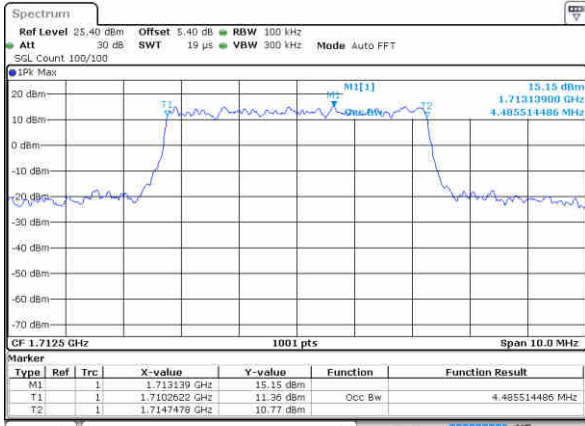

Highest Channel / 3MHz / 16QAM

Date: 25 JUN 2019 02:34:39

LTE Band 66

Lowest Channel / 5MHz / QPSK

Date: 25 JUN 2019 02:41:51

Lowest Channel / 5MHz / 16QAM

Date: 25 JUN 2019 02:42:28

Middle Channel / 5MHz / QPSK

Date: 25 JUN 2019 02:49:30

Middle Channel / 5MHz / 16QAM

Date: 25 JUN 2019 02:49:15

Highest Channel / 5MHz / QPSK

Date: 25 JUN 2019 02:50:09

Highest Channel / 5MHz / 16QAM

Date: 25 JUN 2019 02:50:44

LTE Band 66