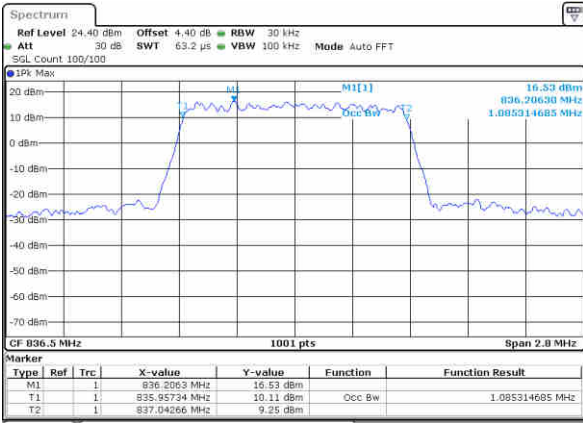

Date: 13 JUN 2019 02:33:22

LTE Band 5

Lowest Channel / 1.4MHz / QPSK

Date: 14 JUN 2019 04:14:08

Lowest Channel / 1.4MHz / 16QAM

Date: 14 JUN 2019 04:14:18

Middle Channel / 1.4MHz / QPSK

Date: 14 JUN 2019 04:23:11

Middle Channel / 1.4MHz / 16QAM

Date: 14 JUN 2019 04:23:21

Highest Channel / 1.4MHz / QPSK

Date: 14 JUN 2019 04:25:39

Highest Channel / 1.4MHz / 16QAM

Date: 14 JUN 2019 04:25:49

LTE Band 5

Lowest Channel / 3MHz / QPSK