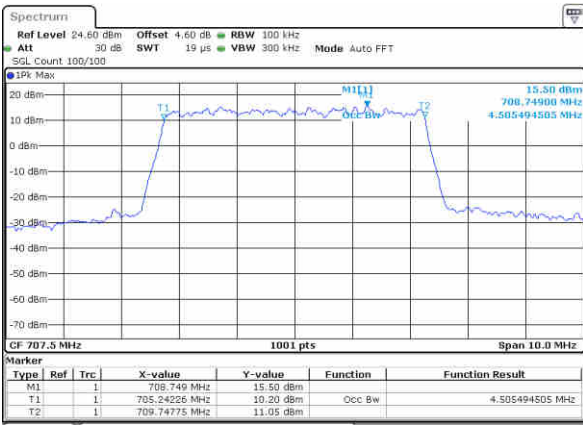

LTE Band 12

Lowest Channel / 5MHz / QPSK

Date: 22 JUN 2019 23:38:29

Lowest Channel / 5MHz / 16QAM

Date: 22 JUN 2019 23:38:39

Middle Channel / 5MHz / QPSK

Date: 22 JUN 2019 23:38:59

Middle Channel / 5MHz / 16QAM

Date: 22 JUN 2019 23:38:49

Highest Channel / 5MHz / QPSK

Date: 22 JUN 2019 23:39:09

Highest Channel / 5MHz / 16QAM

Date: 22 JUN 2019 23:39:20

LTE Band 12

Lowest Channel / 10MHz / QPSK

Date: 22 JUN 2019 23:54:58