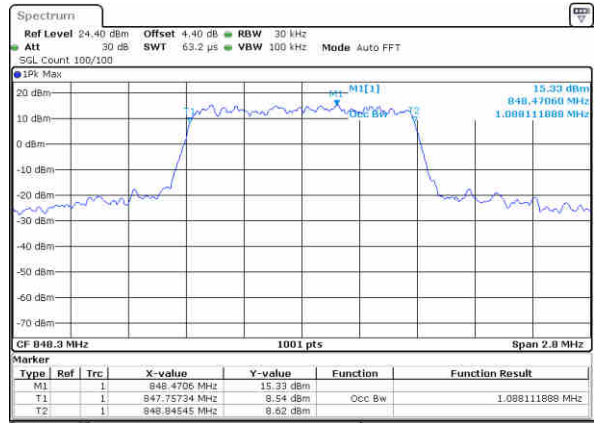

Date: 13 JUN 2019 02:33:22

LTE Band 5

Lowest Channel / 1.4MHz / QPSK

Date: 14 JUN 2019 04:14:08

Lowest Channel / 1.4MHz / 16QAM

Date: 14 JUN 2019 04:14:18

Middle Channel / 1.4MHz / QPSK

Date: 14 JUN 2019 04:23:11

Middle Channel / 1.4MHz / 16QAM

Date: 14 JUN 2019 04:23:21

Highest Channel / 1.4MHz / QPSK

Date: 14 JUN 2019 04:25:39

Highest Channel / 1.4MHz / 16QAM

Date: 14 JUN 2019 04:25:49

LTE Band 5

Lowest Channel / 3MHz / QPSK