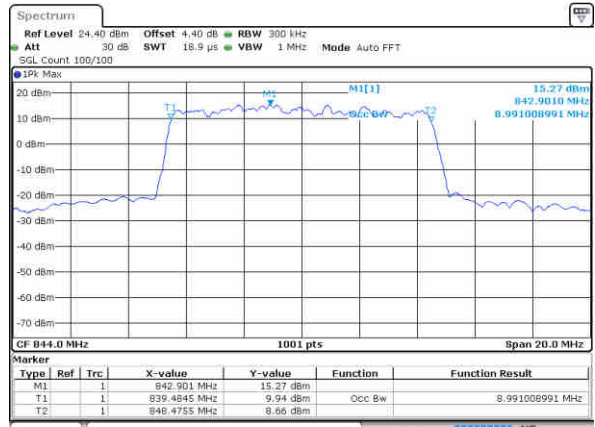

Date: 14 JUN 2019 04 03 34

Middle Channel / 10MHz / 64QAM

Date: 14 JUN 2019 03 55 55

Highest Channel / 5MHz / 64QAM

Date: 14 JUN 2019 04 03 56

Highest Channel / 10MHz / 64QAM

Date: 14 JUN 2019 03 56 15

LTE Band 7