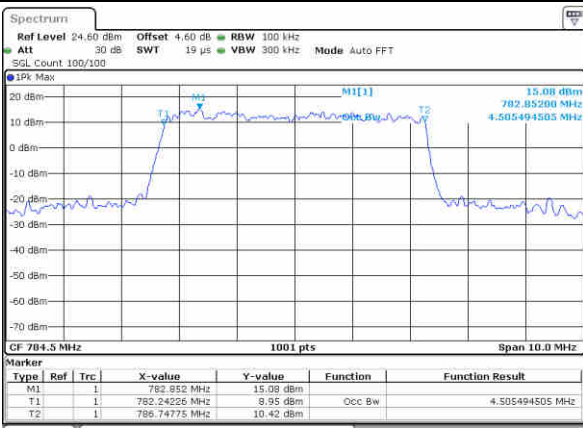

Date: 23 JUN 2019 11:31:11

Middle Channel / 5MHz / 64QAM

Date: 23 JUN 2019 11:31:21

Middle Channel / 10MHz / 64QAM

Date: 23 JUN 2019 11:41:25

Highest Channel / 5MHz / 64QAM

Date: 23 JUN 2019 11:31:31

LTE Band 66