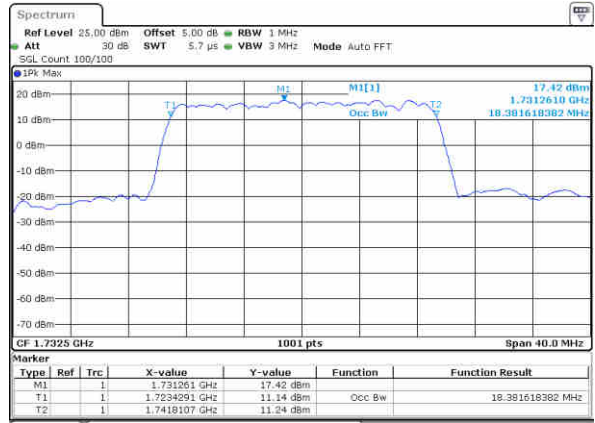

Middle Channel / 20MHz / 64QAM

Date: 13 JUN 2019 02:32:07