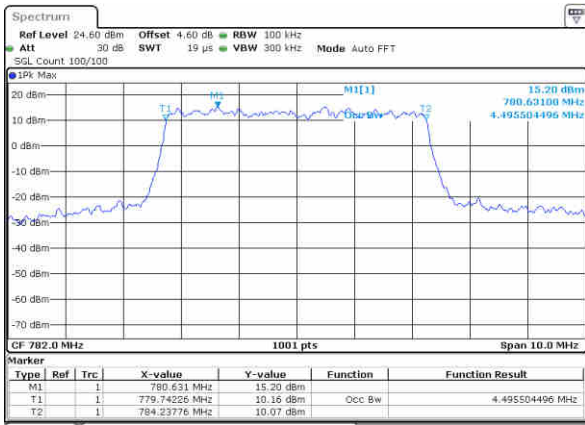

Middle Channel / 5MHz / QPSK

Date: 23 JUN 2019 11:07:08