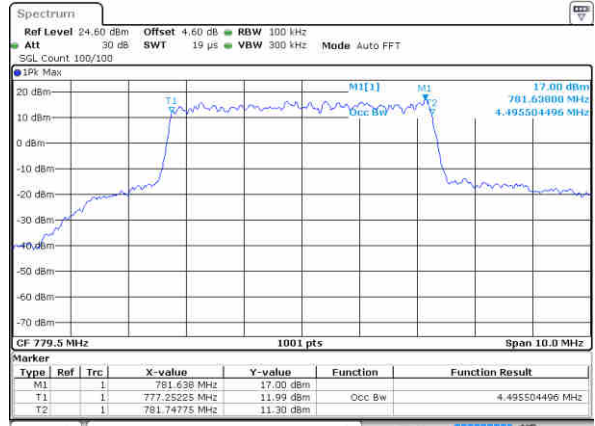

Highest Channel / 5MHz / 64QAM

Date: 23 JUN 2019 00:29:11

Highest Channel / 10MHz / 64QAM

Date: 23 JUN 2019 00:40:09

LTE Band 13

Lowest Channel / 5MHz / QPSK

Date: 23 JUN 2019 10:58:18

Lowest Channel / 5MHz / 16QAM