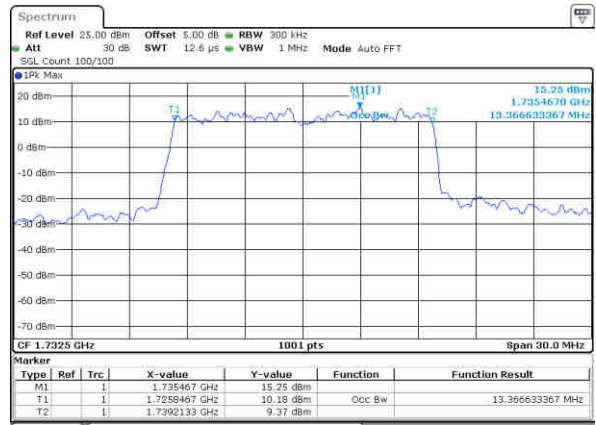

LTE Band 4

Lowest Channel / 15MHz / QPSK

Date: 13 JUN 2019 01:14:22

Lowest Channel / 15MHz / 16QAM

Date: 13 JUN 2019 01:14:33

Middle Channel / 15MHz / QPSK

Date: 13 JUN 2019 01:21:23

Middle Channel / 15MHz / 16QAM

Date: 13 JUN 2019 01:21:33

Highest Channel / 15MHz / QPSK

Date: 13 JUN 2019 01:23:52

Highest Channel / 15MHz / 16QAM

Date: 13 JUN 2019 01:24:03

LTE Band 4

Lowest Channel / 20MHz / QPSK

Date: 13 JUN 2019 01:30:52