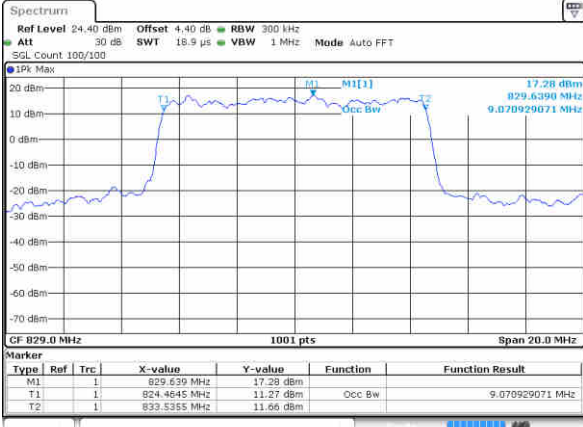

LTE Band 5

Lowest Channel / 10MHz / QPSK

Date: 14 JUN 2019 04:55:15