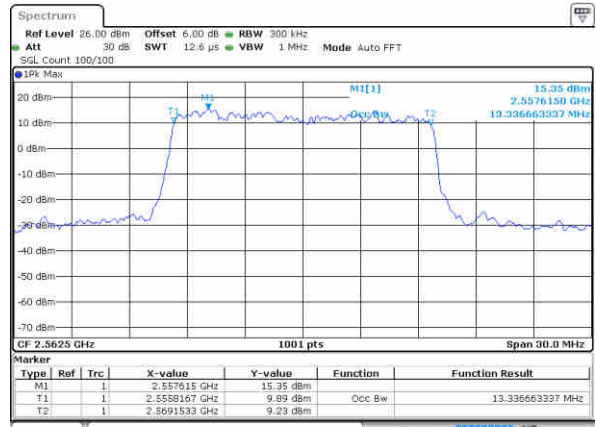

Middle Channel / 15MHz / 16QAM

Date: 22 JUN 2019 21:36:49

Highest Channel / 15MHz / QPSK

Date: 22 JUN 2019 21:37:29

Highest Channel / 15MHz / 16QAM

Date: 22 JUN 2019 21:37:09

LTE Band 7

Lowest Channel / 20MHz / QPSK