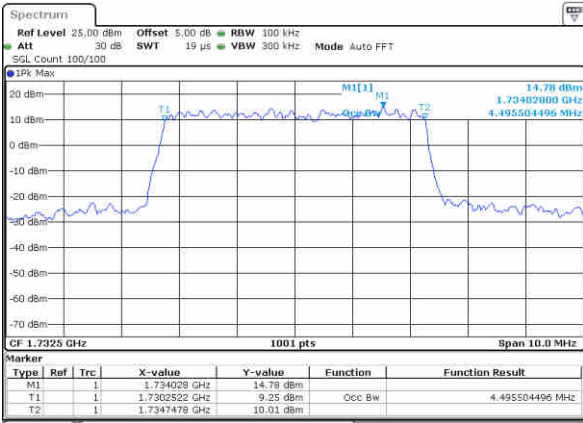

Lowest Channel / 5MHz / 64QAM

Date: 13 JUN 2019 02:03:52

Lowest Channel / 10MHz / 64QAM

Date: 13 JUN 2019 02:12:07

Middle Channel / 5MHz / 64QAM

Date: 13 JUN 2019 02:07:22

Middle Channel / 10MHz / 64QAM

Date: 13 JUN 2019 02:15:37

Highest Channel / 5MHz / 64QAM

Date: 13 JUN 2019 02:08:37

Highest Channel / 10MHz / 64QAM

Date: 13 JUN 2019 02:16:52

LTE Band 4

Lowest Channel / 15MHz / 64QAM

Date: 13 JUN 2019 02:20:22

Lowest Channel / 20MHz / 64QAM