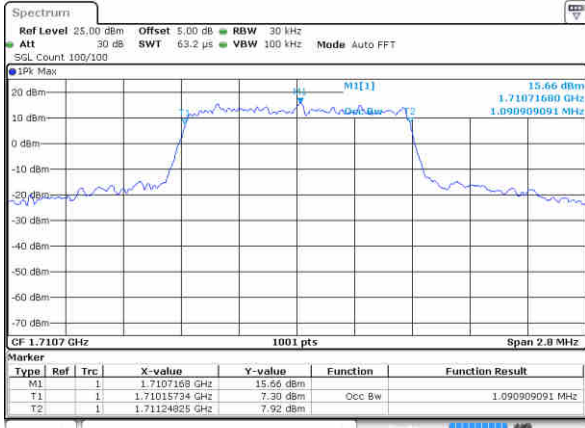

Highest Channel / 20MHz / 16QAM

Date: 13 JUN 2019 01:40:33

LTE Band 4

Lowest Channel / 1.4MHz / 64QAM

Date: 13 JUN 2019 01:47:23

Lowest Channel / 3MHz / 64QAM

Date: 13 JUN 2019 01:55:38

Middle Channel / 1.4MHz / 64QAM