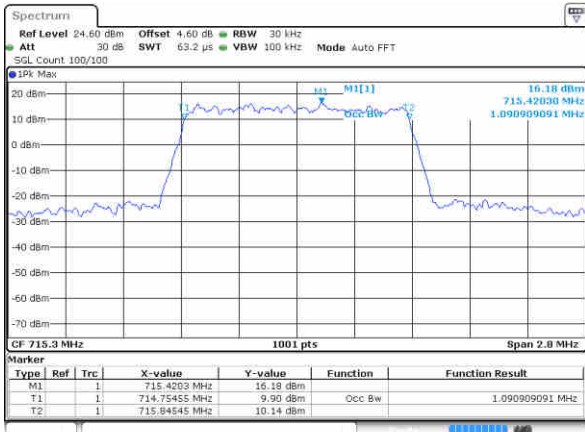

Lowest Channel / 1.4MHz / 16QAM

Date: 22 JUN 2019 23:05:43

Middle Channel / 1.4MHz / QPSK

Date: 22 JUN 2019 23:06:03

Middle Channel / 1.4MHz / 16QAM

Date: 22 JUN 2019 23:05:53

Highest Channel / 1.4MHz / QPSK