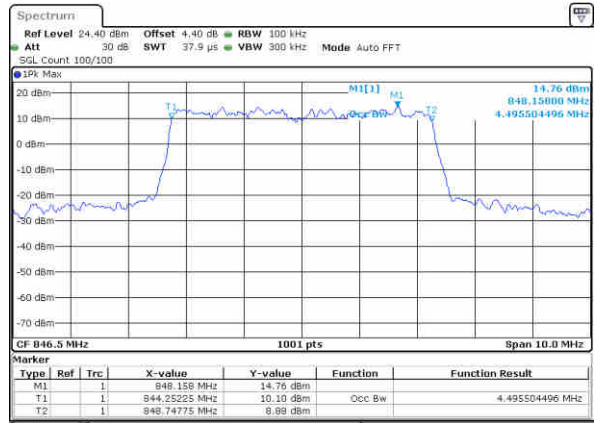

Date: 14 JUN 2019 04:46:12

Highest Channel / 3MHz / 16QAM

Date: 14 JUN 2019 04:46:23

LTE Band 5

Lowest Channel / 5MHz / QPSK

Date: 14 JUN 2019 04 05:57

Lowest Channel / 5MHz / 16QAM

Date: 14 JUN 2019 04 05:37

Middle Channel / 5MHz / QPSK

Date: 14 JUN 2019 04 04:55

Middle Channel / 5MHz / 16QAM

Date: 14 JUN 2019 04 05:15

Highest Channel / 5MHz / QPSK

Date: 14 JUN 2019 04 04:35

Highest Channel / 5MHz / 16QAM

Date: 14 JUN 2019 04 04:15