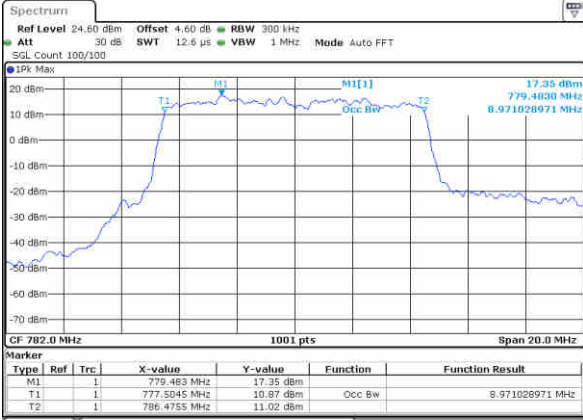

Highest Channel / 5MHz / 64QAM

Date: 23 JUN 2019 00:29:11

Highest Channel / 10MHz / 64QAM

Date: 23 JUN 2019 00:40:09

LTE Band 13

Lowest Channel / 5MHz / QPSK

Date: 23 JUN 2019 10:58:18

Lowest Channel / 5MHz / 16QAM

Date: 23 JUN 2019 10:58:08

Middle Channel / 5MHz / QPSK

Date: 23 JUN 2019 11:07:08

Middle Channel / 5MHz / 16QAM

Date: 23 JUN 2019 11:07:18

Highest Channel / 5MHz / QPSK

Date: 23 JUN 2019 11:09:37

Highest Channel / 5MHz / 16QAM

Date: 23 JUN 2019 11:09:47

LTE Band 13

Middle Channel / 10MHz / QPSK

Date: 23 JUN 2019 11:20:25

Middle Channel / 10MHz / 16QAM

Date: 23 JUN 2019 11:20:35

LTE Band 13

Lowest Channel / 5MHz / 64QAM