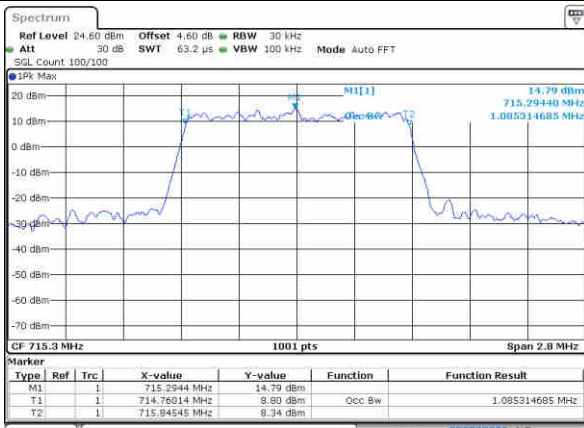

Highest Channel / 10MHz / 16QAM

Date: 22 JUN 2019 23:55:48

LTE Band 12

Lowest Channel / 1.4MHz / 64QAM

Date: 23 JUN 2019 00:12:03

Lowest Channel / 3MHz / 64QAM

Date: 23 JUN 2019 00:23:01

Middle Channel / 1.4MHz / 64QAM

Date: 23 JUN 2019 00:12:23

Middle Channel / 3MHz / 64QAM

Date: 23 JUN 2019 00:23:21

Highest Channel / 1.4MHz / 64QAM

Date: 23 JUN 2019 00:12:43

Highest Channel / 3MHz / 64QAM

Date: 23 JUN 2019 00:23:41

LTE Band 12