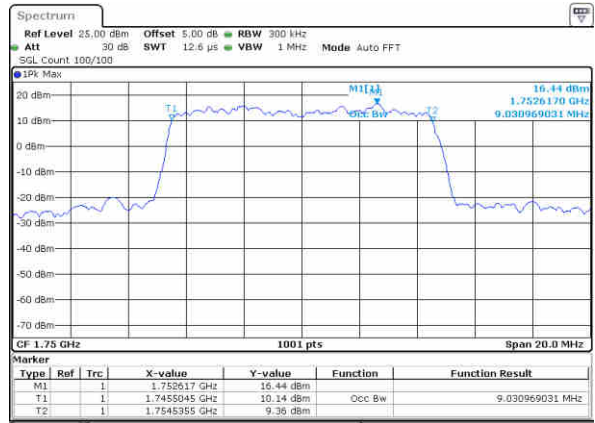

Lowest Channel / 5MHz / 64QAM

Date: 13 JUN 2019 02:03:52

Lowest Channel / 10MHz / 64QAM

Date: 13 JUN 2019 02:12:07

Middle Channel / 5MHz / 64QAM

Date: 13 JUN 2019 02:07:22

Middle Channel / 10MHz / 64QAM

Date: 13 JUN 2019 02:15:37

Highest Channel / 5MHz / 64QAM

Date: 13 JUN 2019 02:08:37

Highest Channel / 10MHz / 64QAM

Date: 13 JUN 2019 02:16:52

LTE Band 4

Lowest Channel / 15MHz / 64QAM

Date: 13 JUN 2019 02:20:22

Lowest Channel / 20MHz / 64QAM