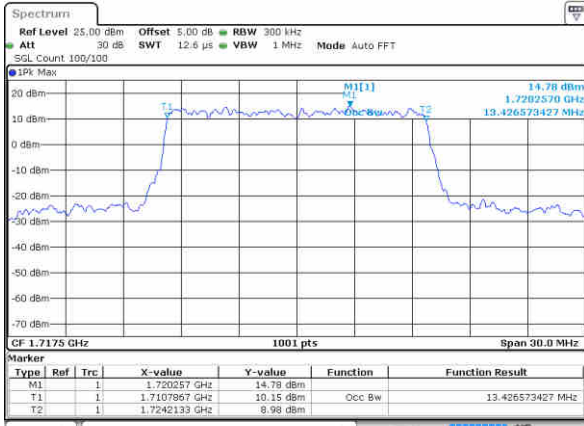

LTE Band 4

Lowest Channel / 15MHz / QPSK

Date: 13 JUN 2019 01:14:22

Lowest Channel / 15MHz / 16QAM

Date: 13 JUN 2019 01:14:33

Middle Channel / 15MHz / QPSK

Date: 13 JUN 2019 01:21:23

Middle Channel / 15MHz / 16QAM

Date: 13 JUN 2019 01:21:33

Highest Channel / 15MHz / QPSK

Date: 13 JUN 2019 01:23:52

Highest Channel / 15MHz / 16QAM

Date: 13 JUN 2019 01:24:03

LTE Band 4

Lowest Channel / 20MHz / QPSK

Date: 13 JUN 2019 01:30:52