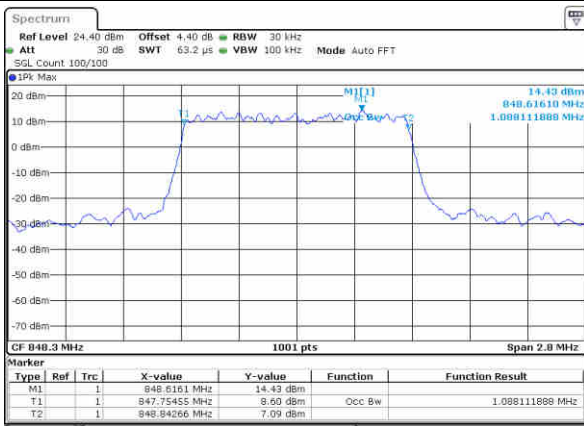

Date: 14 JUN 2019 05:04:28

Highest Channel / 10MHz / QPSK

Date: 14 JUN 2019 05:06:46

Highest Channel / 10MHz / 16QAM

Date: 14 JUN 2019 05:06:56

LTE Band 5

Lowest Channel / 1.4MHz / 64QAM

Date: 14 JUN 2019 04:12:19

Lowest Channel / 3MHz / 64QAM

Date: 14 JUN 2019 04:07:25

Middle Channel / 1.4MHz / 64QAM

Date: 13 JUN 2019 04:45:42

Middle Channel / 3MHz / 64QAM

Date: 13 JUN 2019 04:55:56

Highest Channel / 1.4MHz / 64QAM

Date: 13 JUN 2019 04:46:02

Highest Channel / 3MHz / 64QAM

Date: 13 JUN 2019 04:56:18

LTE Band 5

Lowest Channel / 5MHz / 64QAM

Date: 14 JUN 2019 04 03 11

Lowest Channel / 10MHz / 64QAM

Date: 14 JUN 2019 03 50 29

Middle Channel / 5MHz / 64QAM