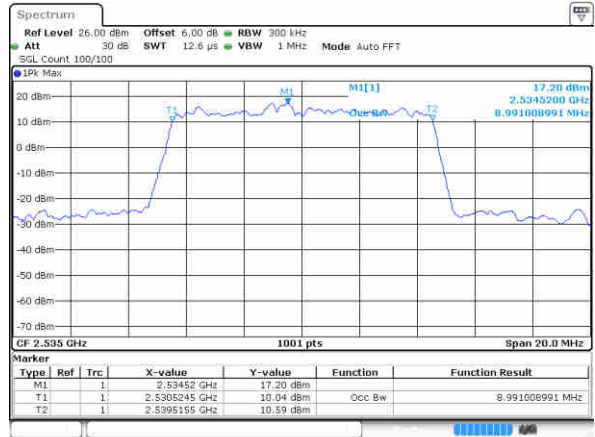

Middle Channel / 10MHz / 16QAM

Date: 22 JUN 2019 21:19:59