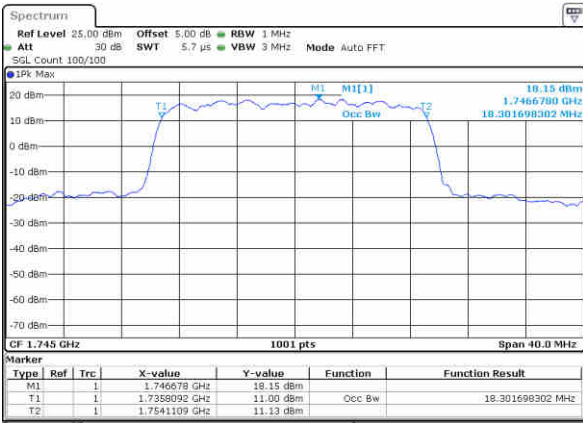

Lowest Channel / 20MHz / 16QAM

Date: 13 JUN 2019 01:31:02

Middle Channel / 20MHz / QPSK

Date: 13 JUN 2019 01:37:52

Middle Channel / 20MHz / 16QAM

Date: 13 JUN 2019 01:38:03

Highest Channel / 20MHz / QPSK

Date: 13 JUN 2019 01:40:23

Highest Channel / 20MHz / 16QAM

Date: 13 JUN 2019 01:40:33

LTE Band 4

Lowest Channel / 1.4MHz / 64QAM

Date: 13 JUN 2019 01:47:23

Lowest Channel / 3MHz / 64QAM

Date: 13 JUN 2019 01:55:38

Middle Channel / 1.4MHz / 64QAM