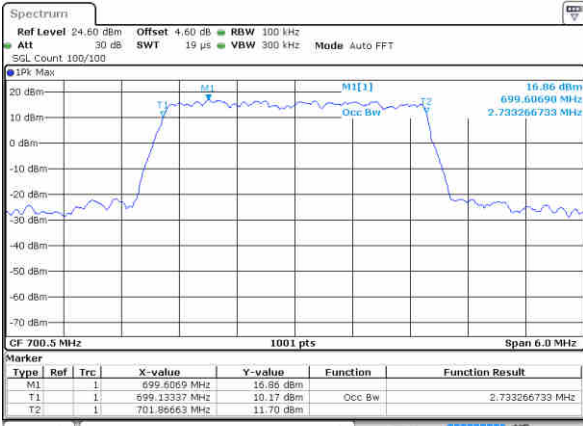

Date: 22 JUN 2019 23:06:13

Highest Channel / 1.4MHz / 16QAM

Date: 22 JUN 2019 23:06:23

LTE Band 12

Lowest Channel / 3MHz / QPSK

Date: 22 JUN 2019 23:22:01

Lowest Channel / 3MHz / 16QAM

Date: 22 JUN 2019 23:22:11