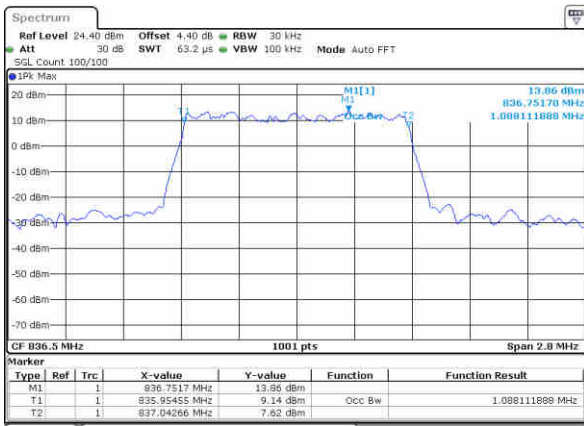

Middle Channel / 1.4MHz / 64QAM

Date: 13 JUN 2019 04:45:42