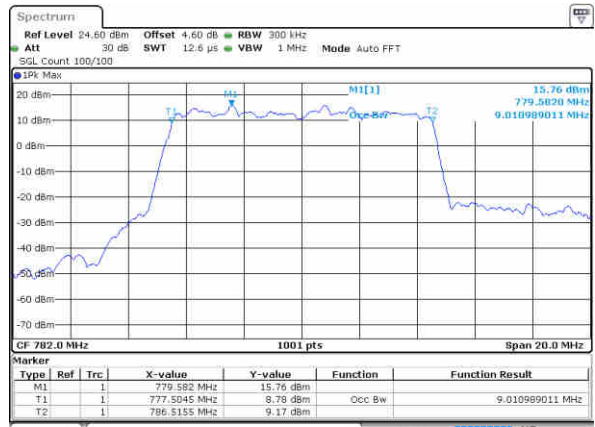

Date: 23 JUN 2019 11:09:47

LTE Band 13

Middle Channel / 10MHz / QPSK

Date: 23 JUN 2019 11:20:25

Middle Channel / 10MHz / 16QAM

Date: 23 JUN 2019 11:20:35

LTE Band 13

Lowest Channel / 5MHz / 64QAM

Date: 23 JUN 2019 11:31:11

Middle Channel / 5MHz / 64QAM

Date: 23 JUN 2019 11:31:21

Middle Channel / 10MHz / 64QAM

Date: 23 JUN 2019 11:41:25

Highest Channel / 5MHz / 64QAM

Date: 23 JUN 2019 11:31:31

LTE Band 66