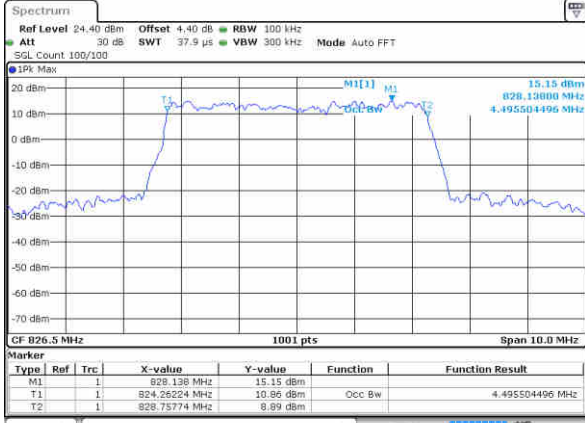

Date: 14 JUN 2019 04:46:12

Highest Channel / 3MHz / 16QAM

Date: 14 JUN 2019 04:46:23

LTE Band 5

Lowest Channel / 5MHz / QPSK

Date: 14 JUN 2019 04 05:57

Lowest Channel / 5MHz / 16QAM

Date: 14 JUN 2019 04 05:37