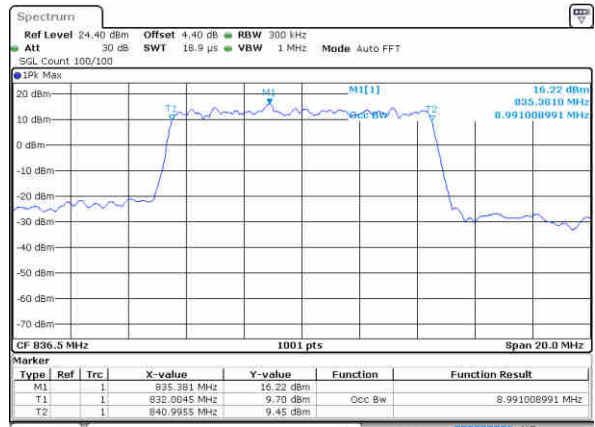

Middle Channel / 10MHz / 64QAM

Date: 14 JUN 2019 03 55 55