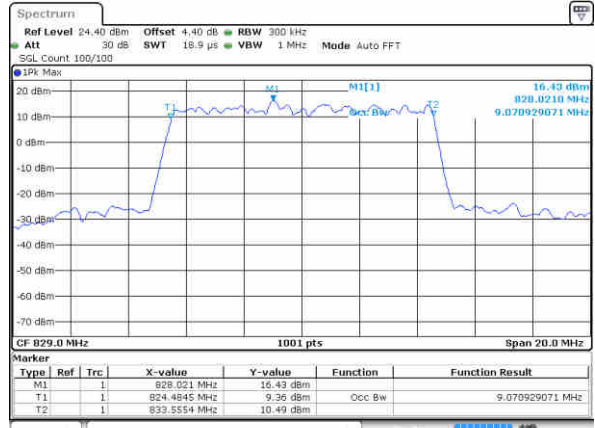

Highest Channel / 3MHz / 64QAM

Date: 13 JUN 2019 04:56:18

LTE Band 5

Lowest Channel / 5MHz / 64QAM

Date: 14 JUN 2019 04 03 11

Lowest Channel / 10MHz / 64QAM

Date: 14 JUN 2019 03 50 29

Middle Channel / 5MHz / 64QAM