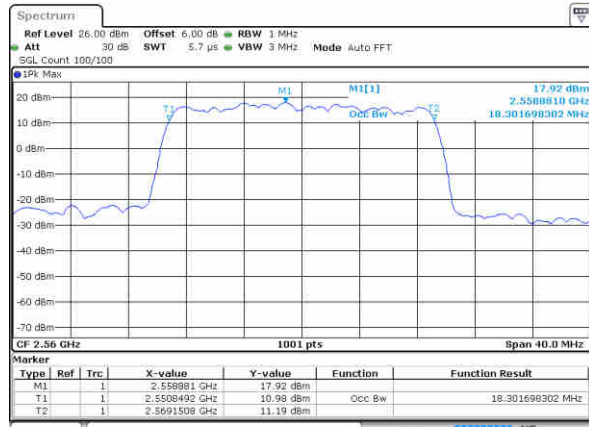

Date: 22 JUN 2019 21:52:40

Lowest Channel / 20MHz / 16QAM

Date: 22 JUN 2019 21:52:20

Middle Channel / 20MHz / QPSK

Date: 22 JUN 2019 21:53:00

Middle Channel / 20MHz / 16QAM

Date: 22 JUN 2019 21:53:20

Highest Channel / 20MHz / QPSK

Date: 22 JUN 2019 21:54:00

Highest Channel / 20MHz / 16QAM

Date: 22 JUN 2019 21:53:40

LTE Band 7

Lowest Channel / 5MHz / 64QAM

Date: 22 JUN 2019 22:08:51

Lowest Channel / 10MHz / 64QAM

Date: 22 JUN 2019 22:17:07