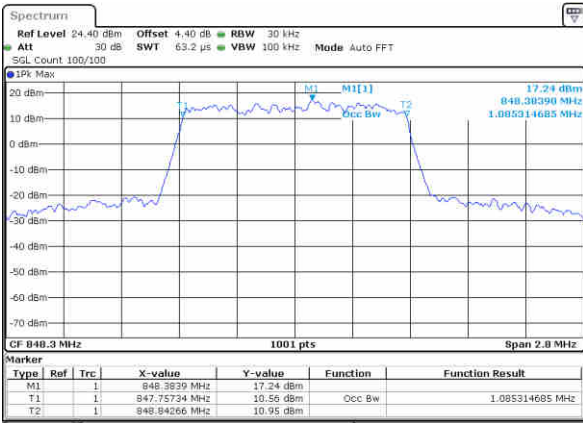

Date: 13 JUN 2019 02:33:22

LTE Band 5

Lowest Channel / 1.4MHz / QPSK

Date: 14 JUN 2019 04:14:08

Lowest Channel / 1.4MHz / 16QAM

Date: 14 JUN 2019 04:14:18

Middle Channel / 1.4MHz / QPSK

Date: 14 JUN 2019 04:23:11

Middle Channel / 1.4MHz / 16QAM

Date: 14 JUN 2019 04:23:21

Highest Channel / 1.4MHz / QPSK

Date: 14 JUN 2019 04:25:39

Highest Channel / 1.4MHz / 16QAM

Date: 14 JUN 2019 04:25:49

LTE Band 5

Lowest Channel / 3MHz / QPSK