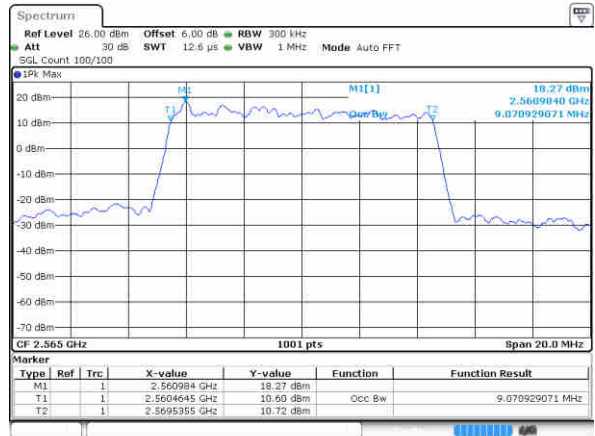

Highest Channel / 10MHz / 16QAM

Date: 22 JUN 2019 21:20:59