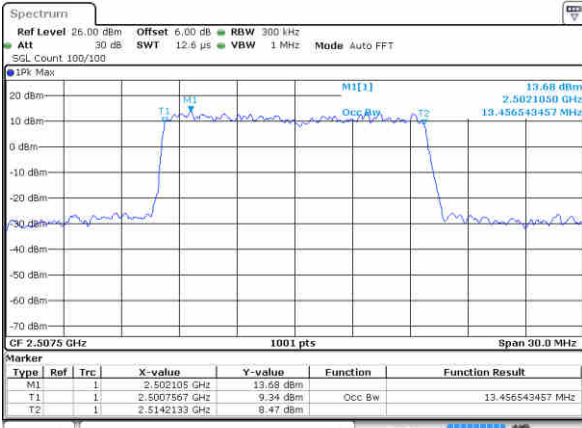

LTE Band 7

Lowest Channel / 15MHz / 64QAM

Date: 22 JUN 2019 22:25:22