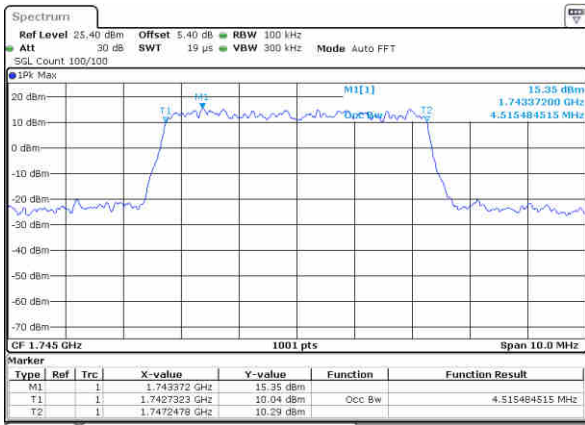

Highest Channel / 3MHz / 16QAM

Date: 25 JUN 2019 02:34:39

LTE Band 66

Lowest Channel / 5MHz / QPSK

Date: 25 JUN 2019 02:41:51

Lowest Channel / 5MHz / 16QAM

Date: 25 JUN 2019 02:42:28

Middle Channel / 5MHz / QPSK

Date: 25 JUN 2019 02:49:30

Middle Channel / 5MHz / 16QAM

Date: 25 JUN 2019 02:49:15

Highest Channel / 5MHz / QPSK

Date: 25 JUN 2019 02:50:09

Highest Channel / 5MHz / 16QAM

Date: 25 JUN 2019 02:50:44

LTE Band 66