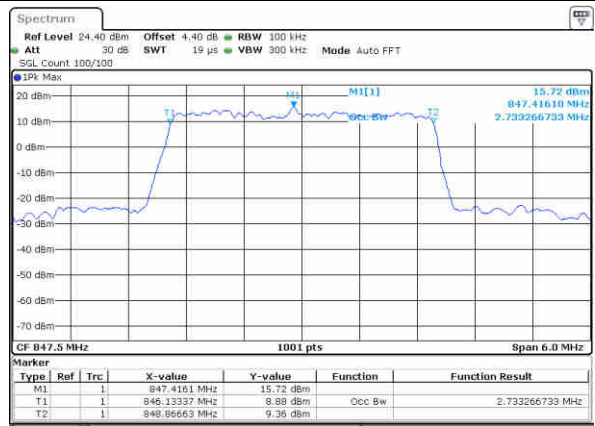

Date: 14 JUN 2019 05:04:28

Highest Channel / 10MHz / QPSK

Date: 14 JUN 2019 05:06:46

Highest Channel / 10MHz / 16QAM

Date: 14 JUN 2019 05:06:56

LTE Band 5

Lowest Channel / 1.4MHz / 64QAM

Date: 14 JUN 2019 04:12:19

Lowest Channel / 3MHz / 64QAM

Date: 14 JUN 2019 04:07:25

Middle Channel / 1.4MHz / 64QAM

Date: 13 JUN 2019 04:45:42

Middle Channel / 3MHz / 64QAM

Date: 13 JUN 2019 04:55:56

Highest Channel / 1.4MHz / 64QAM

Date: 13 JUN 2019 04:46:02

Highest Channel / 3MHz / 64QAM

Date: 13 JUN 2019 04:56:18

LTE Band 5

Lowest Channel / 5MHz / 64QAM

Date: 14 JUN 2019 04 03 11

Lowest Channel / 10MHz / 64QAM

Date: 14 JUN 2019 03 50 29

Middle Channel / 5MHz / 64QAM