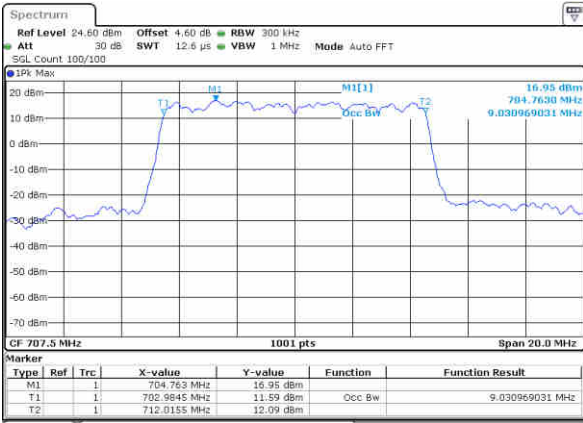

Middle Channel / 10MHz / QPSK

Date: 22 JUN 2019 23:55:28