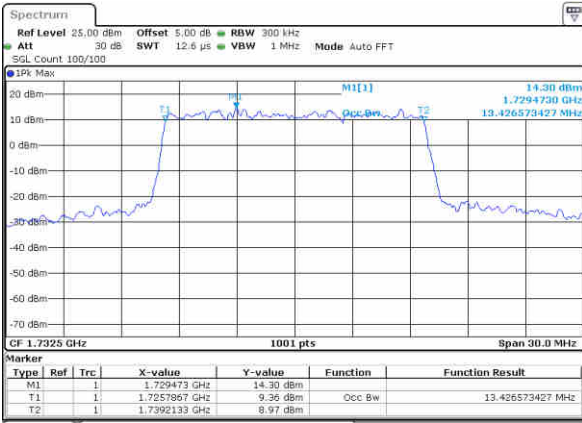

Middle Channel / 15MHz / 64QAM

Date: 13 JUN 2019 02:23:52