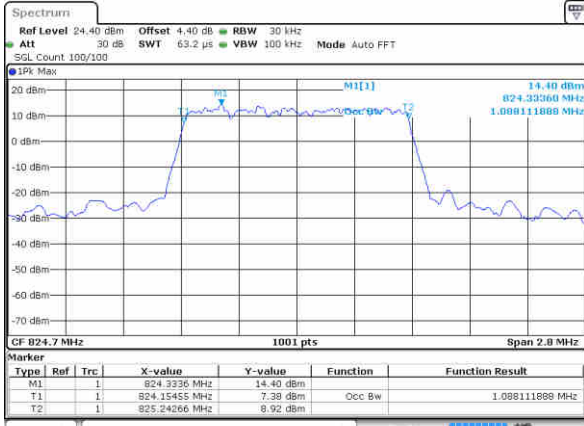

Date: 14 JUN 2019 05:04:28

Highest Channel / 10MHz / QPSK

Date: 14 JUN 2019 05:06:46

Highest Channel / 10MHz / 16QAM

Date: 14 JUN 2019 05:06:56

LTE Band 5

Lowest Channel / 1.4MHz / 64QAM

Date: 14 JUN 2019 04:12:19