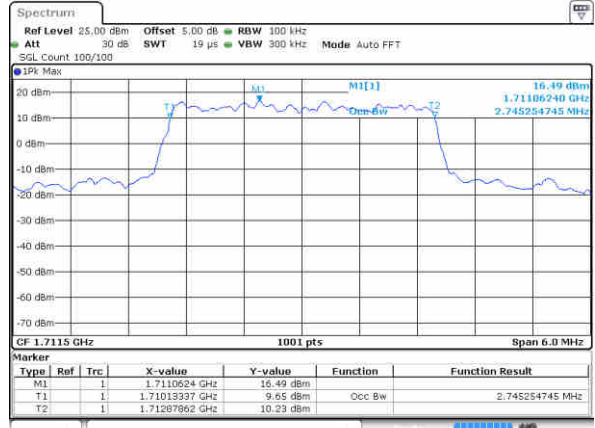

Highest Channel / 20MHz / 16QAM

Date: 13 JUN 2019 01:40:33

LTE Band 4

Lowest Channel / 1.4MHz / 64QAM

Date: 13 JUN 2019 01:47:23

Lowest Channel / 3MHz / 64QAM

Date: 13 JUN 2019 01:55:38

Middle Channel / 1.4MHz / 64QAM

Date: 13 JUN 2019 01:50:53

Middle Channel / 3MHz / 64QAM

Date: 13 JUN 2019 01:59:08

Highest Channel / 1.4MHz / 64QAM

Date: 13 JUN 2019 01:52:08

Highest Channel / 3MHz / 64QAM

Date: 13 JUN 2019 02:00:22

LTE Band 4