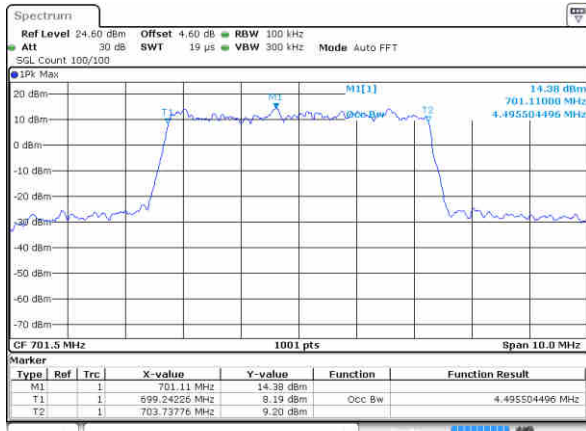

LTE Band 12

Lowest Channel / 5MHz / 64QAM

Date: 23 JUN 2019 00:28:31