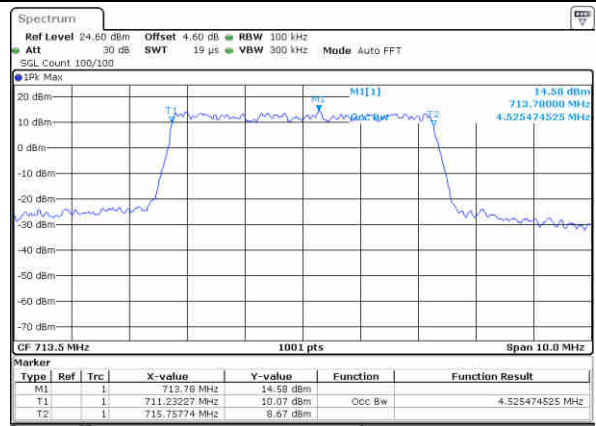

LTE Band 12

Lowest Channel / 5MHz / QPSK

Date: 22 JUN 2019 23:38:29

Lowest Channel / 5MHz / 16QAM

Date: 22 JUN 2019 23:38:39

Middle Channel / 5MHz / QPSK

Date: 22 JUN 2019 23:38:59

Middle Channel / 5MHz / 16QAM

Date: 22 JUN 2019 23:38:49

Highest Channel / 5MHz / QPSK

Date: 22 JUN 2019 23:39:09

Highest Channel / 5MHz / 16QAM

Date: 22 JUN 2019 23:39:20

LTE Band 12

Lowest Channel / 10MHz / QPSK

Date: 22 JUN 2019 23:54:58