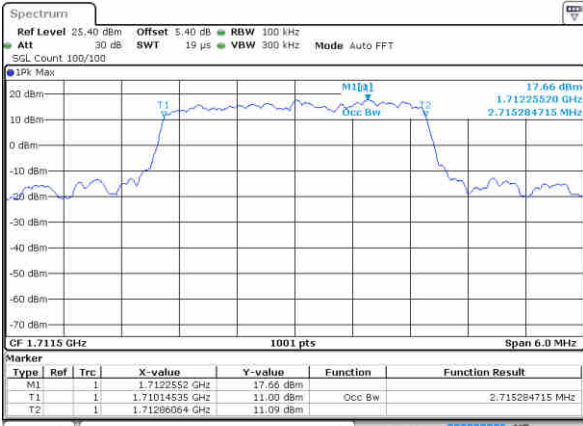

Date: 25 JUN 2019 02:06:45

Highest Channel / 1.4MHz / QPSK

Date: 25 JUN 2019 02:08:16

Highest Channel / 1.4MHz / 16QAM

Date: 25 JUN 2019 02:07:55

LTE Band 66

Lowest Channel / 3MHz / QPSK

Date: 25 JUN 2019 02:21:30