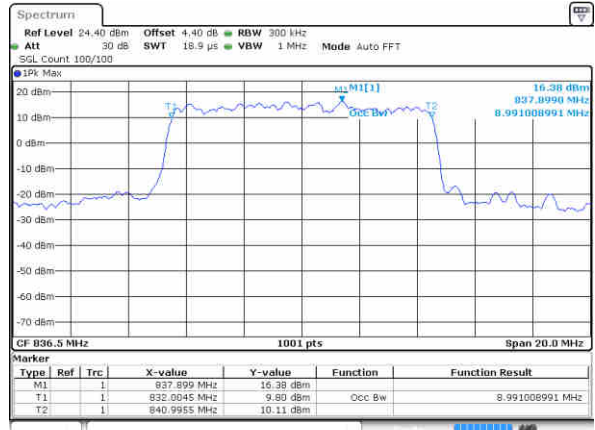

LTE Band 5

Lowest Channel / 10MHz / QPSK

Date: 14 JUN 2019 04:55:15

Lowest Channel / 10MHz / 16QAM

Date: 14 JUN 2019 04:55:25

Middle Channel / 10MHz / QPSK

Date: 14 JUN 2019 05:04:18

Middle Channel / 10MHz / 16QAM

Date: 14 JUN 2019 05:04:28

Highest Channel / 10MHz / QPSK

Date: 14 JUN 2019 05:06:46

Highest Channel / 10MHz / 16QAM

Date: 14 JUN 2019 05:06:56

LTE Band 5

Lowest Channel / 1.4MHz / 64QAM

Date: 14 JUN 2019 04:12:19