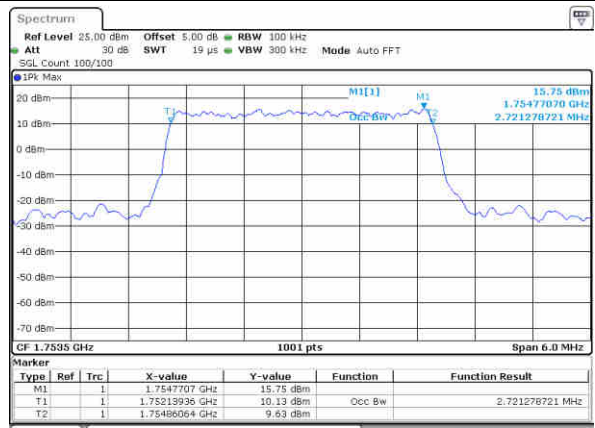

Date: 13 JUN 2019 01:50:53

Middle Channel / 3MHz / 64QAM

Date: 13 JUN 2019 01:59:08

Highest Channel / 1.4MHz / 64QAM

Date: 13 JUN 2019 01:52:08

Highest Channel / 3MHz / 64QAM

Date: 13 JUN 2019 02:00:22

LTE Band 4