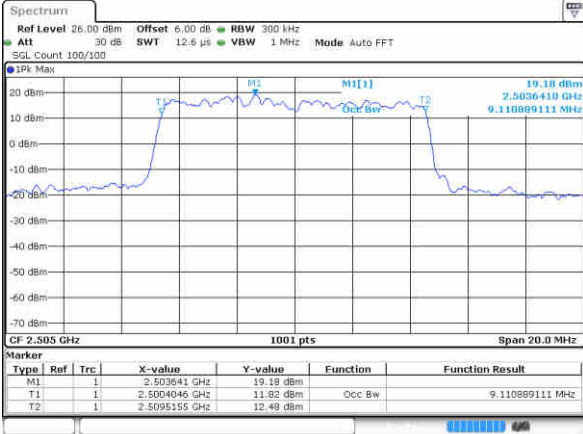

Highest Channel / 5MHz / QPSK

Date: 22 JUN 2019 21 04:07

Highest Channel / 5MHz / 16QAM

Date: 22 JUN 2019 21 04:27

LTE Band 7

Lowest Channel / 10MHz / QPSK

Date: 22 JUN 2019 21:19:18

Lowest Channel / 10MHz / 16QAM