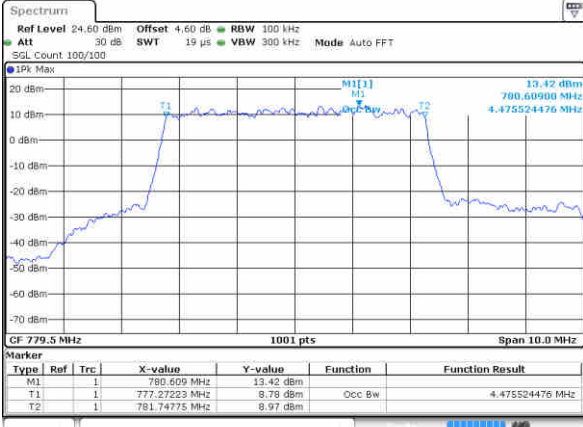

Date: 23 JUN 2019 11:09:47

LTE Band 13

Middle Channel / 10MHz / QPSK

Date: 23 JUN 2019 11:20:25

Middle Channel / 10MHz / 16QAM

Date: 23 JUN 2019 11:20:35

LTE Band 13

Lowest Channel / 5MHz / 64QAM

Date: 23 JUN 2019 11:31:11

Middle Channel / 5MHz / 64QAM

Date: 23 JUN 2019 11:31:21

Middle Channel / 10MHz / 64QAM

Date: 23 JUN 2019 11:41:25

Highest Channel / 5MHz / 64QAM

Date: 23 JUN 2019 11:31:31

LTE Band 66