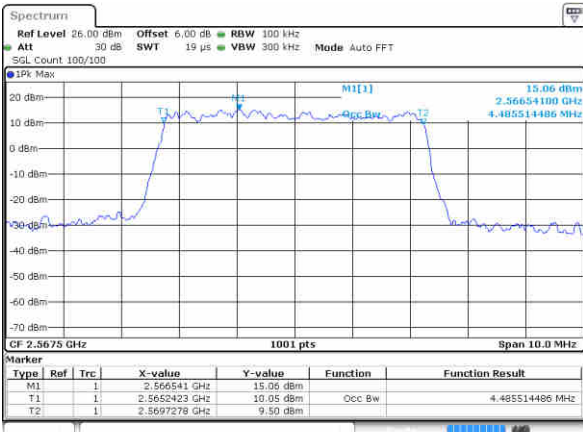

Highest Channel / 5MHz / QPSK

Date: 22 JUN 2019 21 04:07

Highest Channel / 5MHz / 16QAM

Date: 22 JUN 2019 21 04:27

LTE Band 7

Lowest Channel / 10MHz / QPSK

Date: 22 JUN 2019 21:19:18

Lowest Channel / 10MHz / 16QAM