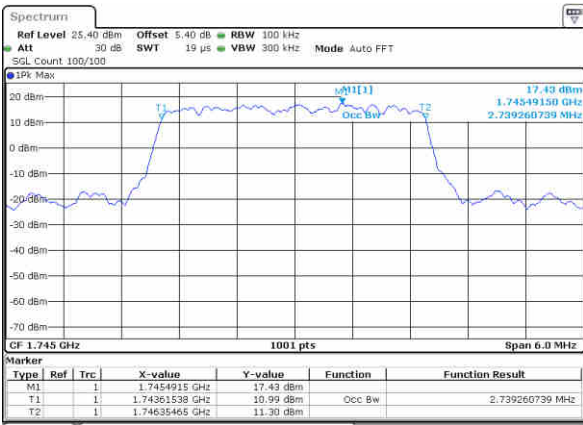

Middle Channel / 3MHz / QPSK

Date: 25 JUN 2019 02:30:37