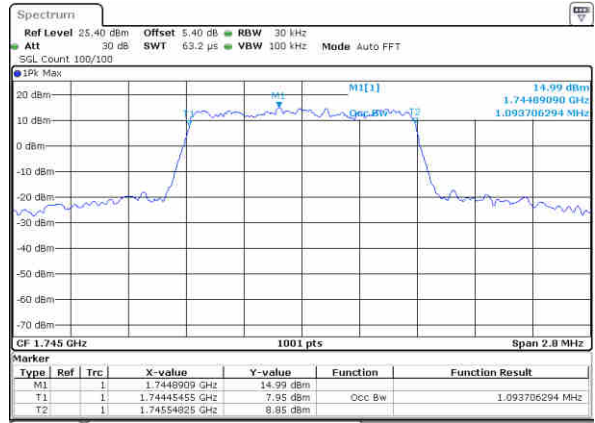

Date: 23 JUN 2019 11:31:11

Middle Channel / 5MHz / 64QAM

Date: 23 JUN 2019 11:31:21

Middle Channel / 10MHz / 64QAM

Date: 23 JUN 2019 11:41:25

Highest Channel / 5MHz / 64QAM

Date: 23 JUN 2019 11:31:31

LTE Band 66

Lowest Channel / 1.4MHz / QPSK

Date: 25 JUN 2019 01:50:21

Lowest Channel / 1.4MHz / 16QAM

Date: 25 JUN 2019 01:50:44

Middle Channel / 1.4MHz / QPSK

Date: 25 JUN 2019 02:06:23

Middle Channel / 1.4MHz / 16QAM

Date: 25 JUN 2019 02:06:45

Highest Channel / 1.4MHz / QPSK

Date: 25 JUN 2019 02:08:16

Highest Channel / 1.4MHz / 16QAM

Date: 25 JUN 2019 02:07:55

LTE Band 66

Lowest Channel / 3MHz / QPSK

Date: 25 JUN 2019 02:21:30