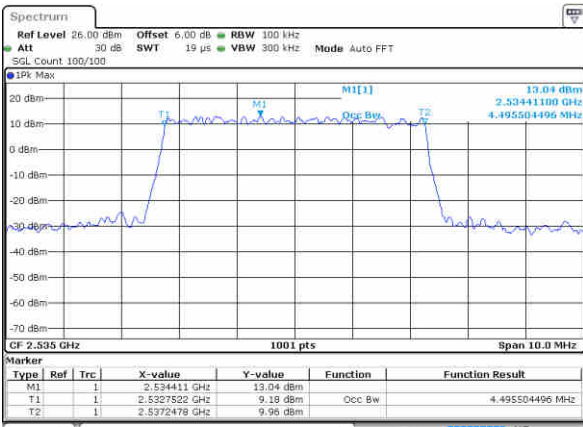

Middle Channel / 5MHz / 64QAM

Date: 22 JUN 2019 22:09:01