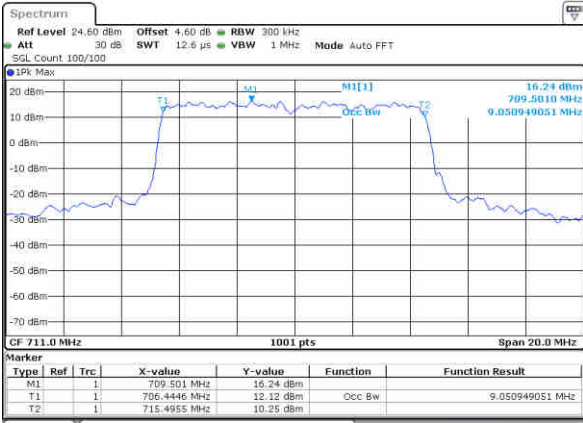

Date: 22 JUN 2019 23:38:49

Highest Channel / 5MHz / QPSK

Date: 22 JUN 2019 23:39:09

Highest Channel / 5MHz / 16QAM

Date: 22 JUN 2019 23:39:20

LTE Band 12

Lowest Channel / 10MHz / QPSK

Date: 22 JUN 2019 23:54:58

Lowest Channel / 10MHz / 16QAM

Date: 22 JUN 2019 23:55:08

Middle Channel / 10MHz / QPSK

Date: 22 JUN 2019 23:55:28

Middle Channel / 10MHz / 16QAM

Date: 22 JUN 2019 23:55:18

Highest Channel / 10MHz / QPSK

Date: 22 JUN 2019 23:55:38

Highest Channel / 10MHz / 16QAM

Date: 22 JUN 2019 23:55:48

LTE Band 12

Lowest Channel / 1.4MHz / 64QAM

Date: 23 JUN 2019 00:12:03

Lowest Channel / 3MHz / 64QAM

Date: 23 JUN 2019 00:23:01

Middle Channel / 1.4MHz / 64QAM