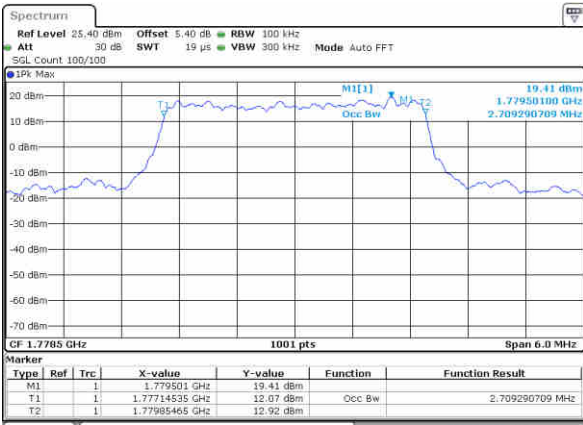

Date: 25 JUN 2019 02:06:45

Highest Channel / 1.4MHz / QPSK

Date: 25 JUN 2019 02:08:16

Highest Channel / 1.4MHz / 16QAM

Date: 25 JUN 2019 02:07:55

LTE Band 66

Lowest Channel / 3MHz / QPSK

Date: 25 JUN 2019 02:21:30

Lowest Channel / 3MHz / 16QAM

Date: 25 JUN 2019 02:22:18

Middle Channel / 3MHz / QPSK

Date: 25 JUN 2019 02:30:37

Middle Channel / 3MHz / 16QAM

Date: 25 JUN 2019 02:30:21

Highest Channel / 3MHz / QPSK

Date: 25 JUN 2019 02:31:28

Highest Channel / 3MHz / 16QAM

Date: 25 JUN 2019 02:34:39

LTE Band 66

Lowest Channel / 5MHz / QPSK

Date: 25 JUN 2019 02:41:51

Lowest Channel / 5MHz / 16QAM

Date: 25 JUN 2019 02:42:28

Middle Channel / 5MHz / QPSK