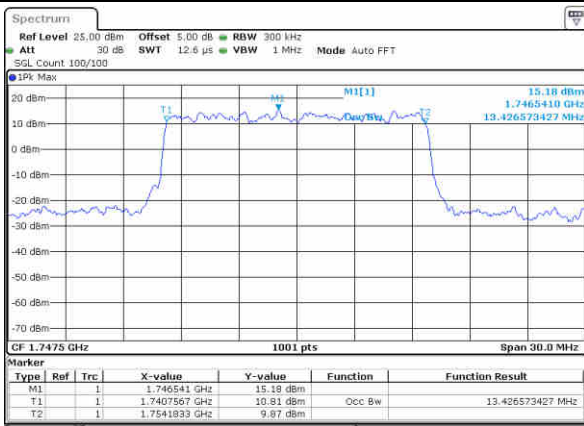

Highest Channel / 15MHz / QPSK

Date: 13 JUN 2019 01:23:52