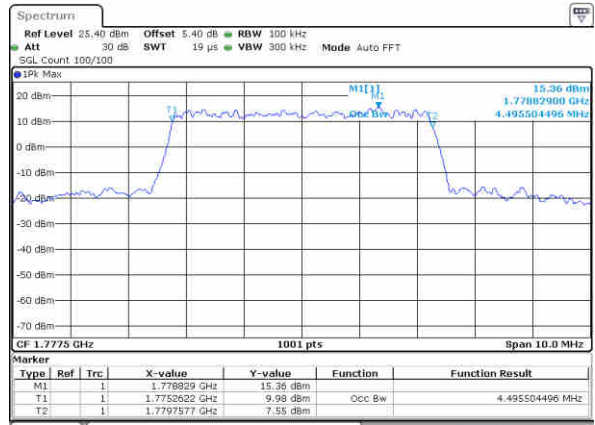

Highest Channel / 3MHz / 16QAM

Date: 25 JUN 2019 02:34:39

LTE Band 66

Lowest Channel / 5MHz / QPSK

Date: 25 JUN 2019 02:41:51

Lowest Channel / 5MHz / 16QAM

Date: 25 JUN 2019 02:42:28

Middle Channel / 5MHz / QPSK

Date: 25 JUN 2019 02:49:30

Middle Channel / 5MHz / 16QAM

Date: 25 JUN 2019 02:49:15

Highest Channel / 5MHz / QPSK

Date: 25 JUN 2019 02:50:09

Highest Channel / 5MHz / 16QAM

Date: 25 JUN 2019 02:50:44

LTE Band 66