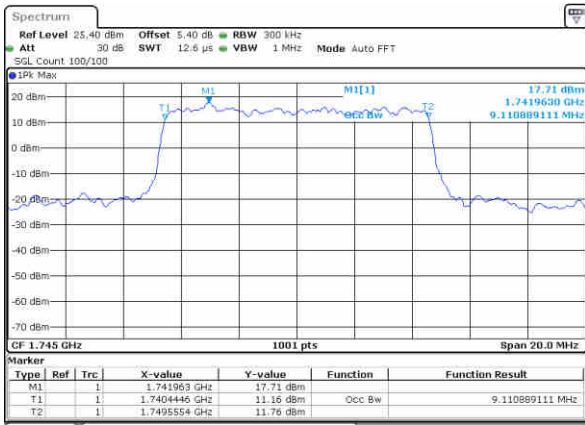

Date: 25 JUN 2019 02:49:30

Middle Channel / 5MHz / 16QAM

Date: 25 JUN 2019 02:49:15

Highest Channel / 5MHz / QPSK

Date: 25 JUN 2019 02:50:09

Highest Channel / 5MHz / 16QAM

Date: 25 JUN 2019 02:50:44

LTE Band 66

Lowest Channel / 10MHz / QPSK

Date: 25 JUN 2019 02:58:43

Lowest Channel / 10MHz / 16QAM

Date: 25 JUN 2019 02:59:06

Middle Channel / 10MHz / QPSK

Date: 25 JUN 2019 03:06:42

Middle Channel / 10MHz / 16QAM

Date: 25 JUN 2019 03:06:29

Highest Channel / 10MHz / QPSK

Date: 25 JUN 2019 03:07:17

Highest Channel / 10MHz / 16QAM

Date: 25 JUN 2019 03:07:45