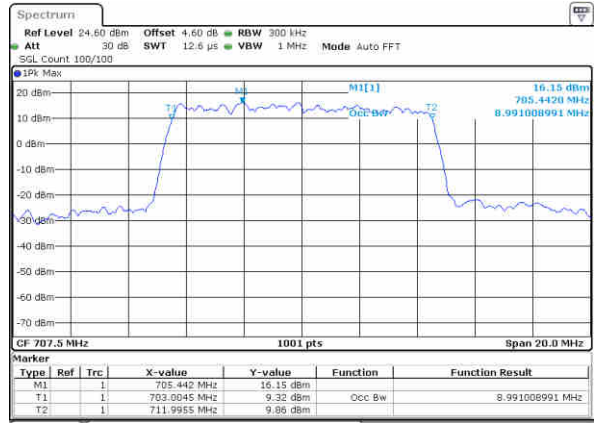

Date: 22 JUN 2019 23:38:49

Highest Channel / 5MHz / QPSK

Date: 22 JUN 2019 23:39:09

Highest Channel / 5MHz / 16QAM

Date: 22 JUN 2019 23:39:20

LTE Band 12

Lowest Channel / 10MHz / QPSK

Date: 22 JUN 2019 23:54:58

Lowest Channel / 10MHz / 16QAM

Date: 22 JUN 2019 23:55:08

Middle Channel / 10MHz / QPSK

Date: 22 JUN 2019 23:55:28

Middle Channel / 10MHz / 16QAM

Date: 22 JUN 2019 23:55:18

Highest Channel / 10MHz / QPSK

Date: 22 JUN 2019 23:55:38

Highest Channel / 10MHz / 16QAM

Date: 22 JUN 2019 23:55:48

LTE Band 12

Lowest Channel / 1.4MHz / 64QAM

Date: 23 JUN 2019 00:12:03

Lowest Channel / 3MHz / 64QAM

Date: 23 JUN 2019 00:23:01

Middle Channel / 1.4MHz / 64QAM