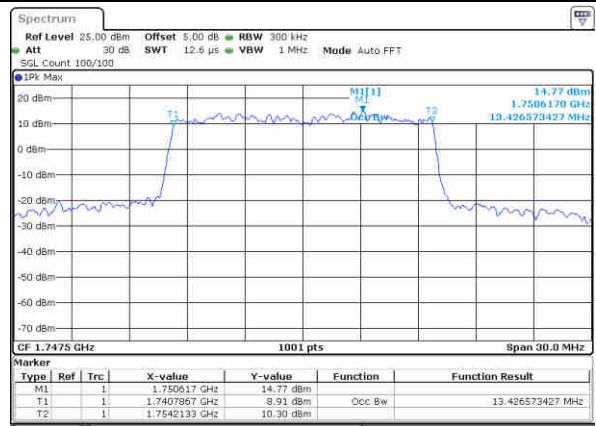

LTE Band 4

Lowest Channel / 15MHz / QPSK

Date: 13 JUN 2019 01:14:22

Lowest Channel / 15MHz / 16QAM

Date: 13 JUN 2019 01:14:33

Middle Channel / 15MHz / QPSK

Date: 13 JUN 2019 01:21:23

Middle Channel / 15MHz / 16QAM

Date: 13 JUN 2019 01:21:33

Highest Channel / 15MHz / QPSK

Date: 13 JUN 2019 01:23:52

Highest Channel / 15MHz / 16QAM

Date: 13 JUN 2019 01:24:03

LTE Band 4

Lowest Channel / 20MHz / QPSK

Date: 13 JUN 2019 01:30:52