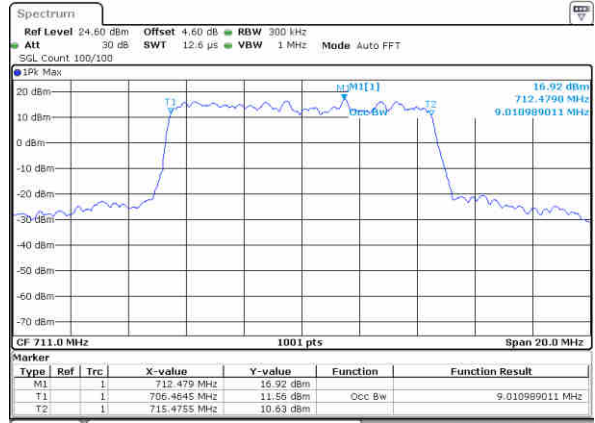

Date: 22 JUN 2019 23:38:49

Highest Channel / 5MHz / QPSK

Date: 22 JUN 2019 23:39:09

Highest Channel / 5MHz / 16QAM

Date: 22 JUN 2019 23:39:20

LTE Band 12

Lowest Channel / 10MHz / QPSK

Date: 22 JUN 2019 23:54:58

Lowest Channel / 10MHz / 16QAM

Date: 22 JUN 2019 23:55:08

Middle Channel / 10MHz / QPSK

Date: 22 JUN 2019 23:55:28

Middle Channel / 10MHz / 16QAM

Date: 22 JUN 2019 23:55:18

Highest Channel / 10MHz / QPSK

Date: 22 JUN 2019 23:55:38

Highest Channel / 10MHz / 16QAM

Date: 22 JUN 2019 23:55:48

LTE Band 12

Lowest Channel / 1.4MHz / 64QAM

Date: 23 JUN 2019 00:12:03

Lowest Channel / 3MHz / 64QAM

Date: 23 JUN 2019 00:23:01

Middle Channel / 1.4MHz / 64QAM