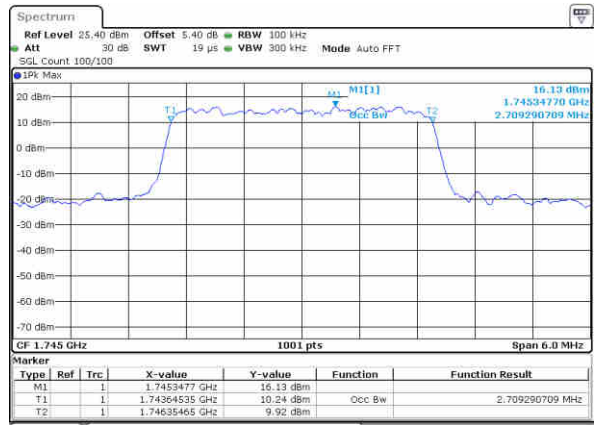

Date: 25 JUN 2019 02:06:45

Highest Channel / 1.4MHz / QPSK

Date: 25 JUN 2019 02:08:16

Highest Channel / 1.4MHz / 16QAM

Date: 25 JUN 2019 02:07:55

LTE Band 66

Lowest Channel / 3MHz / QPSK

Date: 25 JUN 2019 02:21:30

Lowest Channel / 3MHz / 16QAM

Date: 25 JUN 2019 02:22:18

Middle Channel / 3MHz / QPSK

Date: 25 JUN 2019 02:30:37

Middle Channel / 3MHz / 16QAM

Date: 25 JUN 2019 02:30:21

Highest Channel / 3MHz / QPSK

Date: 25 JUN 2019 02:31:28

Highest Channel / 3MHz / 16QAM

Date: 25 JUN 2019 02:34:39

LTE Band 66

Lowest Channel / 5MHz / QPSK

Date: 25 JUN 2019 02:41:51

Lowest Channel / 5MHz / 16QAM

Date: 25 JUN 2019 02:42:28

Middle Channel / 5MHz / QPSK