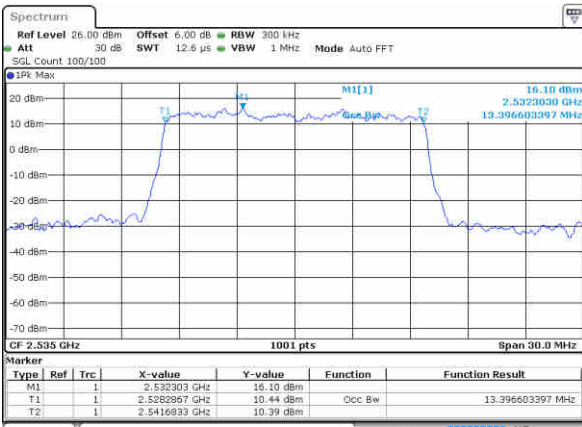

Date: 22 JUN 2019 21:20:59

LTE Band 7

Lowest Channel / 15MHz / QPSK

Date: 22 JUN 2019 21:36:08

Lowest Channel / 15MHz / 16QAM

Date: 22 JUN 2019 21:35:48

Middle Channel / 15MHz / QPSK

Date: 22 JUN 2019 21:36:29