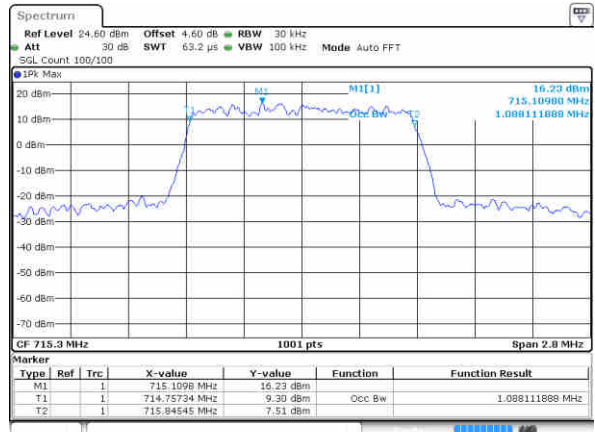

Date: 22 JUN 2019 22:33:48

Highest Channel / 15MHz / 64QAM

Date: 22 JUN 2019 22:25:42

Highest Channel / 20MHz / 64QAM

Date: 22 JUN 2019 22:33:58

LTE Band 12

Lowest Channel / 1.4MHz / QPSK

Date: 22 JUN 2019 23:05:33

Lowest Channel / 1.4MHz / 16QAM

Date: 22 JUN 2019 23:05:43

Middle Channel / 1.4MHz / QPSK

Date: 22 JUN 2019 23:06:03

Middle Channel / 1.4MHz / 16QAM

Date: 22 JUN 2019 23:05:53

Highest Channel / 1.4MHz / QPSK

Date: 22 JUN 2019 23:06:13

Highest Channel / 1.4MHz / 16QAM

Date: 22 JUN 2019 23:06:23

LTE Band 12

Lowest Channel / 3MHz / QPSK

Date: 22 JUN 2019 23:22:01

Lowest Channel / 3MHz / 16QAM

Date: 22 JUN 2019 23:22:11