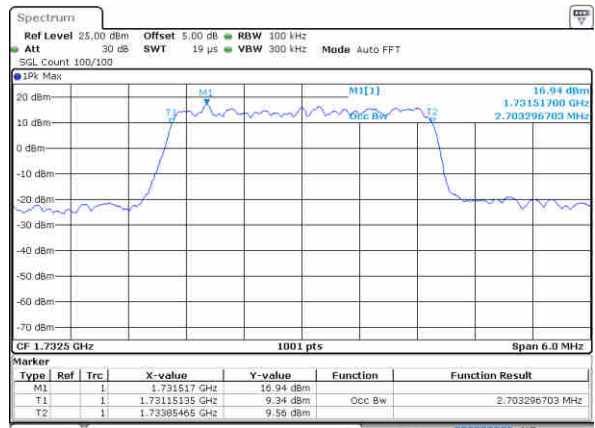

Highest Channel / 20MHz / 16QAM

Date: 13 JUN 2019 01:40:33

LTE Band 4

Lowest Channel / 1.4MHz / 64QAM

Date: 13 JUN 2019 01:47:23

Lowest Channel / 3MHz / 64QAM

Date: 13 JUN 2019 01:55:38

Middle Channel / 1.4MHz / 64QAM

Date: 13 JUN 2019 01:50:53

Middle Channel / 3MHz / 64QAM

Date: 13 JUN 2019 01:59:08

Highest Channel / 1.4MHz / 64QAM

Date: 13 JUN 2019 01:52:08

Highest Channel / 3MHz / 64QAM

Date: 13 JUN 2019 02:00:22

LTE Band 4