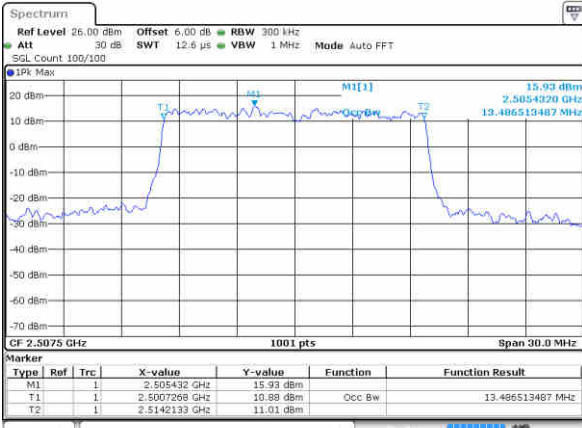

LTE Band 7

Lowest Channel / 15MHz / QPSK

Date: 22 JUN 2019 21:36:08