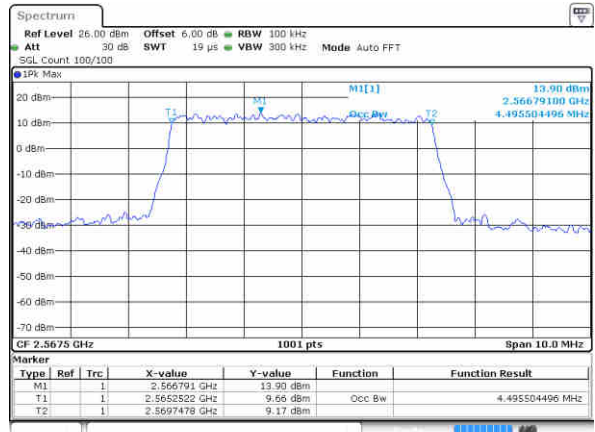

Highest Channel / 5MHz / QPSK

Date: 22 JUN 2019 21 04:07

Highest Channel / 5MHz / 16QAM

Date: 22 JUN 2019 21 04:27

LTE Band 7

Lowest Channel / 10MHz / QPSK

Date: 22 JUN 2019 21:19:18

Lowest Channel / 10MHz / 16QAM