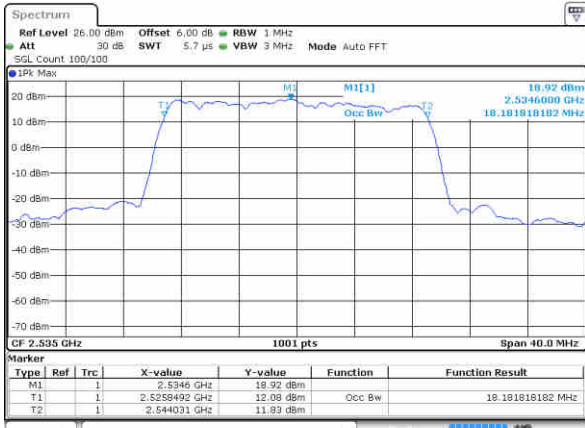

Middle Channel / 20MHz / QPSK

Date: 22 JUN 2019 21:53:00