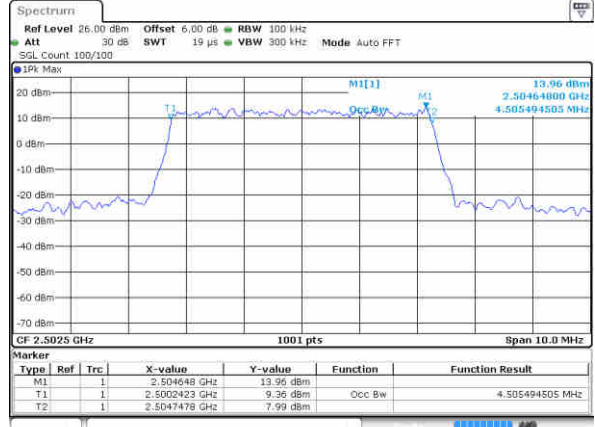

Lowest Channel / 5MHz / 16QAM

Date: 22 JUN 2019 21 03:07