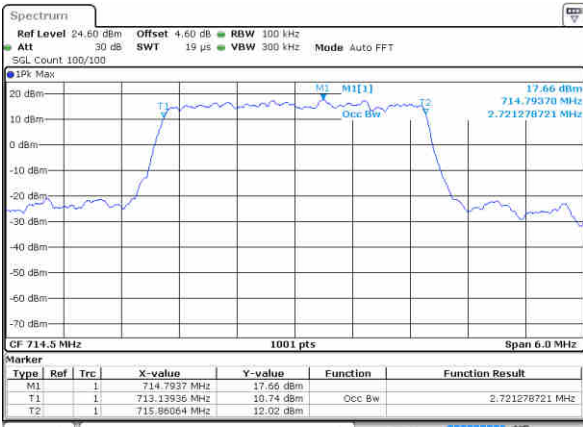

Middle Channel / 3MHz / QPSK

Date: 22 JUN 2019 23:22:31

Middle Channel / 3MHz / 16QAM

Date: 22 JUN 2019 23:22:11

Highest Channel / 3MHz / QPSK

Date: 22 JUN 2019 23:22:41

Highest Channel / 3MHz / 16QAM

Date: 22 JUN 2019 23:22:51