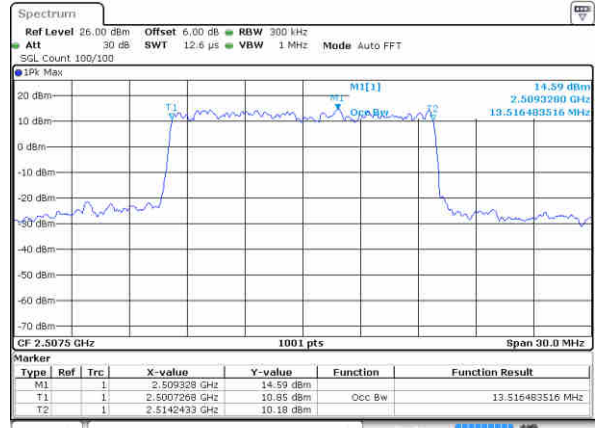

Date: 22 JUN 2019 21:20:59

LTE Band 7

Lowest Channel / 15MHz / QPSK

Date: 22 JUN 2019 21:36:08

Lowest Channel / 15MHz / 16QAM

Date: 22 JUN 2019 21:35:48

Middle Channel / 15MHz / QPSK

Date: 22 JUN 2019 21:36:29

Middle Channel / 15MHz / 16QAM

Date: 22 JUN 2019 21:36:49

Highest Channel / 15MHz / QPSK

Date: 22 JUN 2019 21:37:29

Highest Channel / 15MHz / 16QAM

Date: 22 JUN 2019 21:37:09

LTE Band 7

Lowest Channel / 20MHz / QPSK