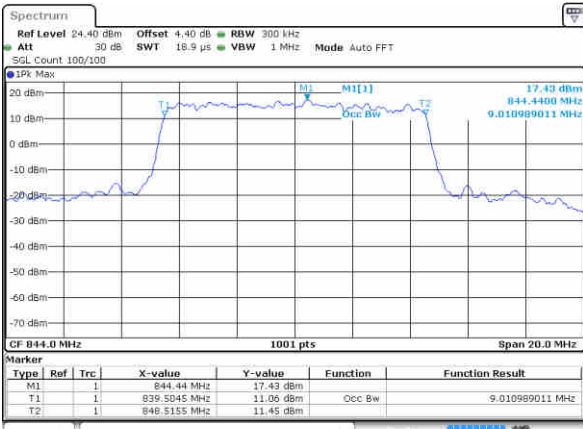

LTE Band 5

Lowest Channel / 10MHz / QPSK

Date: 14 JUN 2019 04:55:15

Lowest Channel / 10MHz / 16QAM

Date: 14 JUN 2019 04:55:25

Middle Channel / 10MHz / QPSK

Date: 14 JUN 2019 05:04:18

Middle Channel / 10MHz / 16QAM

Date: 14 JUN 2019 05:04:28

Highest Channel / 10MHz / QPSK

Date: 14 JUN 2019 05:06:46

Highest Channel / 10MHz / 16QAM

Date: 14 JUN 2019 05:06:56

LTE Band 5

Lowest Channel / 1.4MHz / 64QAM

Date: 14 JUN 2019 04:12:19