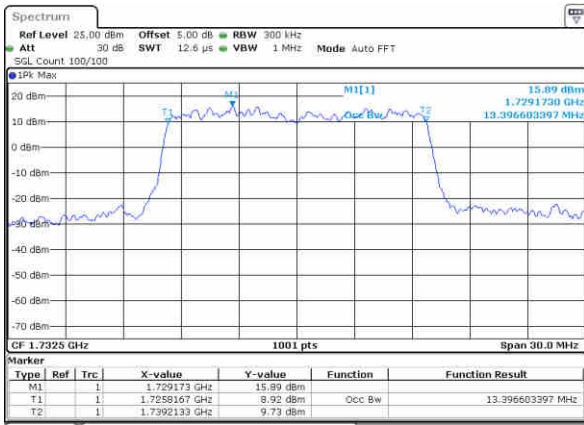

LTE Band 4

Lowest Channel / 15MHz / QPSK

Date: 13 JUN 2019 01:14:22

Lowest Channel / 15MHz / 16QAM

Date: 13 JUN 2019 01:14:33

Middle Channel / 15MHz / QPSK

Date: 13 JUN 2019 01:21:23

Middle Channel / 15MHz / 16QAM

Date: 13 JUN 2019 01:21:33

Highest Channel / 15MHz / QPSK

Date: 13 JUN 2019 01:23:52

Highest Channel / 15MHz / 16QAM

Date: 13 JUN 2019 01:24:03

LTE Band 4

Lowest Channel / 20MHz / QPSK

Date: 13 JUN 2019 01:30:52