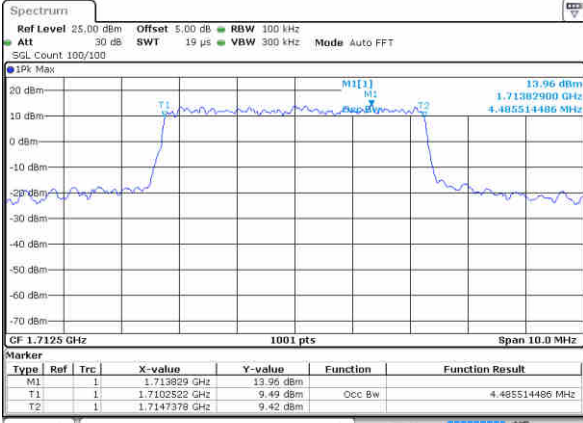

LTE Band 4

Lowest Channel / 5MHz / 64QAM

Date: 13 JUN 2019 02:03:52