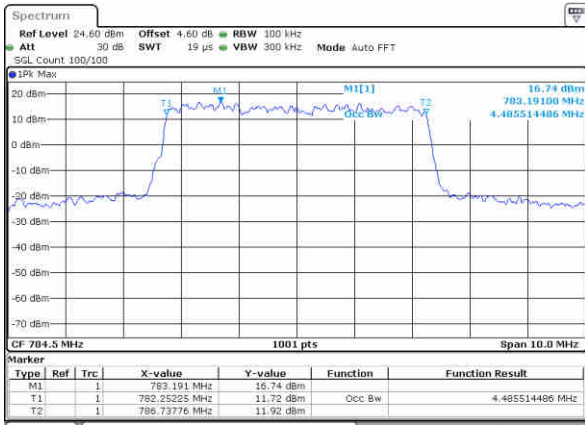

Highest Channel / 5MHz / 64QAM

Date: 23 JUN 2019 00:29:11

Highest Channel / 10MHz / 64QAM

Date: 23 JUN 2019 00:40:09

LTE Band 13

Lowest Channel / 5MHz / QPSK

Date: 23 JUN 2019 10:58:18

Lowest Channel / 5MHz / 16QAM

Date: 23 JUN 2019 10:58:08

Middle Channel / 5MHz / QPSK

Date: 23 JUN 2019 11:07:08

Middle Channel / 5MHz / 16QAM

Date: 23 JUN 2019 11:07:18

Highest Channel / 5MHz / QPSK

Date: 23 JUN 2019 11:09:37

Highest Channel / 5MHz / 16QAM