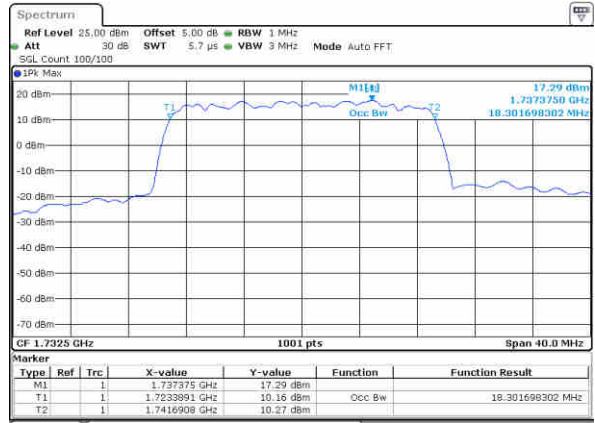

Date: 13 JUN 2019 01:21:33

Highest Channel / 15MHz / QPSK

Date: 13 JUN 2019 01:23:52

Highest Channel / 15MHz / 16QAM

Date: 13 JUN 2019 01:24:03

LTE Band 4

Lowest Channel / 20MHz / QPSK

Date: 13 JUN 2019 01:30:52

Lowest Channel / 20MHz / 16QAM

Date: 13 JUN 2019 01:31:02

Middle Channel / 20MHz / QPSK

Date: 13 JUN 2019 01:37:52

Middle Channel / 20MHz / 16QAM

Date: 13 JUN 2019 01:38:03

Highest Channel / 20MHz / QPSK

Date: 13 JUN 2019 01:40:23

Highest Channel / 20MHz / 16QAM

Date: 13 JUN 2019 01:40:33

LTE Band 4

Lowest Channel / 1.4MHz / 64QAM

Date: 13 JUN 2019 01:47:23

Lowest Channel / 3MHz / 64QAM

Date: 13 JUN 2019 01:55:38

Middle Channel / 1.4MHz / 64QAM