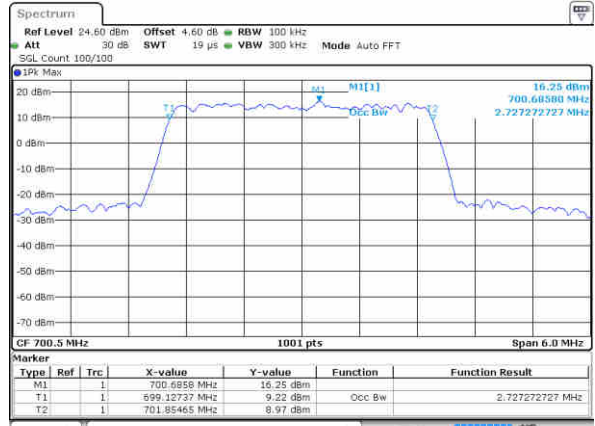

Date: 22 JUN 2019 23:06:13

Highest Channel / 1.4MHz / 16QAM

Date: 22 JUN 2019 23:06:23

LTE Band 12

Lowest Channel / 3MHz / QPSK

Date: 22 JUN 2019 23:22:01

Lowest Channel / 3MHz / 16QAM

Date: 22 JUN 2019 23:22:11