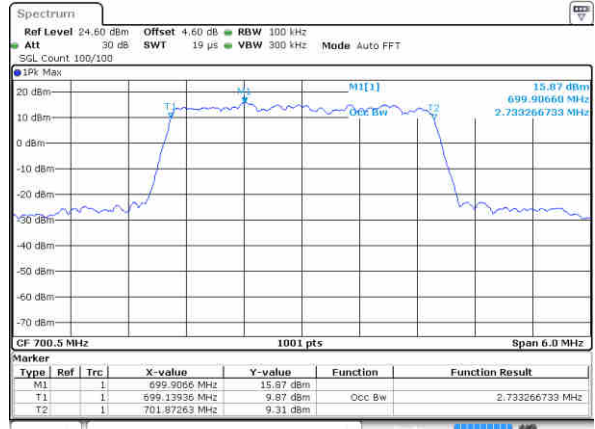

Highest Channel / 10MHz / 16QAM

Date: 22 JUN 2019 23:55:48

LTE Band 12

Lowest Channel / 1.4MHz / 64QAM

Date: 23 JUN 2019 00:12:03

Lowest Channel / 3MHz / 64QAM

Date: 23 JUN 2019 00:23:01

Middle Channel / 1.4MHz / 64QAM

Date: 23 JUN 2019 00:12:23

Middle Channel / 3MHz / 64QAM

Date: 23 JUN 2019 00:23:21

Highest Channel / 1.4MHz / 64QAM

Date: 23 JUN 2019 00:12:43

Highest Channel / 3MHz / 64QAM

Date: 23 JUN 2019 00:23:41

LTE Band 12