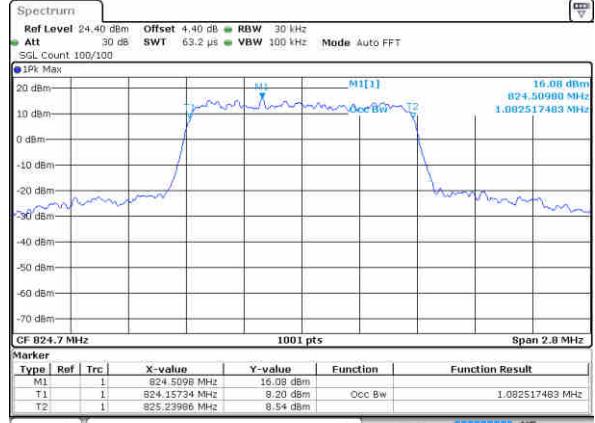

Date: 13 JUN 2019 02:33:22

LTE Band 5

Lowest Channel / 1.4MHz / QPSK

Date: 14 JUN 2019 04:14:08

Lowest Channel / 1.4MHz / 16QAM

Date: 14 JUN 2019 04:14:18

Middle Channel / 1.4MHz / QPSK

Date: 14 JUN 2019 04:23:11

Middle Channel / 1.4MHz / 16QAM

Date: 14 JUN 2019 04:23:21

Highest Channel / 1.4MHz / QPSK

Date: 14 JUN 2019 04:25:39

Highest Channel / 1.4MHz / 16QAM

Date: 14 JUN 2019 04:25:49

LTE Band 5

Lowest Channel / 3MHz / QPSK