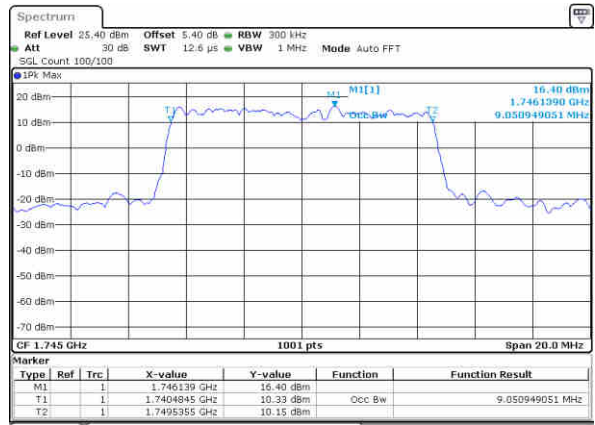

Date: 25 JUN 2019 02:49:30

Middle Channel / 5MHz / 16QAM

Date: 25 JUN 2019 02:49:15

Highest Channel / 5MHz / QPSK

Date: 25 JUN 2019 02:50:09

Highest Channel / 5MHz / 16QAM

Date: 25 JUN 2019 02:50:44

LTE Band 66

Lowest Channel / 10MHz / QPSK

Date: 25 JUN 2019 02:58:43

Lowest Channel / 10MHz / 16QAM

Date: 25 JUN 2019 02:59:06

Middle Channel / 10MHz / QPSK

Date: 25 JUN 2019 03:06:42

Middle Channel / 10MHz / 16QAM

Date: 25 JUN 2019 03:06:29

Highest Channel / 10MHz / QPSK

Date: 25 JUN 2019 03:07:17

Highest Channel / 10MHz / 16QAM

Date: 25 JUN 2019 03:07:45