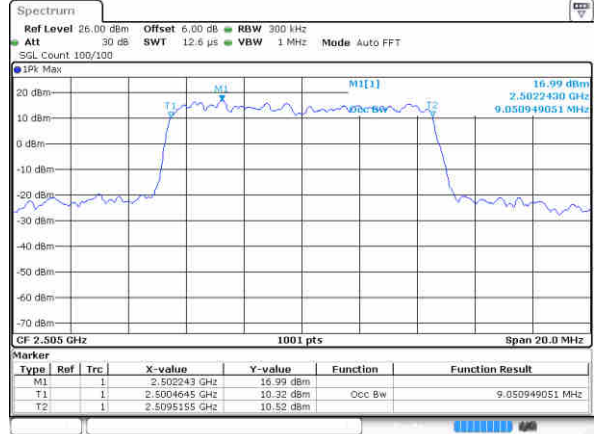

Highest Channel / 5MHz / QPSK

Date: 22 JUN 2019 21 04:07

Highest Channel / 5MHz / 16QAM

Date: 22 JUN 2019 21 04:27

LTE Band 7

Lowest Channel / 10MHz / QPSK

Date: 22 JUN 2019 21:19:18

Lowest Channel / 10MHz / 16QAM