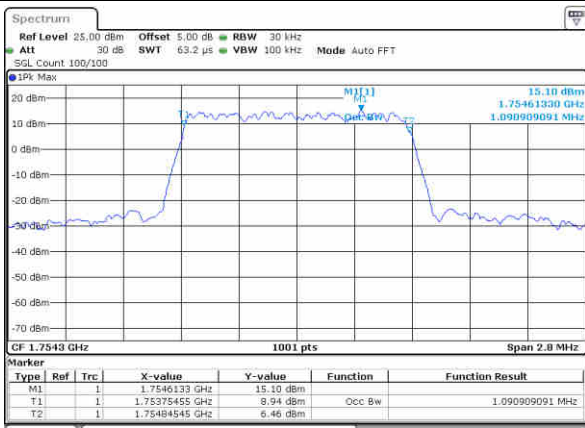

Highest Channel / 1.4MHz / 64QAM

Date: 13 JUN 2019 01:52:08