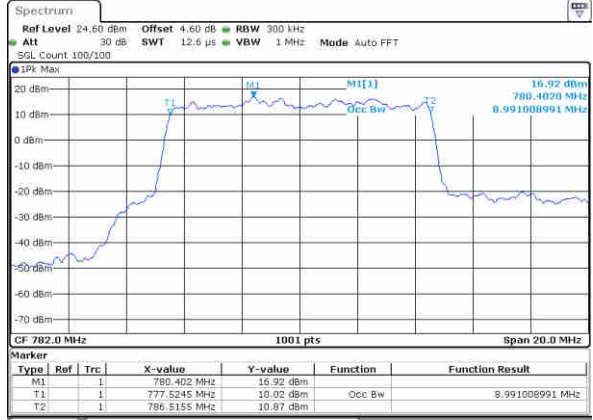

Date: 23 JUN 2019 11:09:47

LTE Band 13

Middle Channel / 10MHz / QPSK

Date: 23 JUN 2019 11:20:25

Middle Channel / 10MHz / 16QAM

Date: 23 JUN 2019 11:20:35

LTE Band 13

Lowest Channel / 5MHz / 64QAM

Date: 23 JUN 2019 11:31:11

Middle Channel / 5MHz / 64QAM

Date: 23 JUN 2019 11:31:21

Middle Channel / 10MHz / 64QAM

Date: 23 JUN 2019 11:41:25

Highest Channel / 5MHz / 64QAM

Date: 23 JUN 2019 11:31:31

LTE Band 66