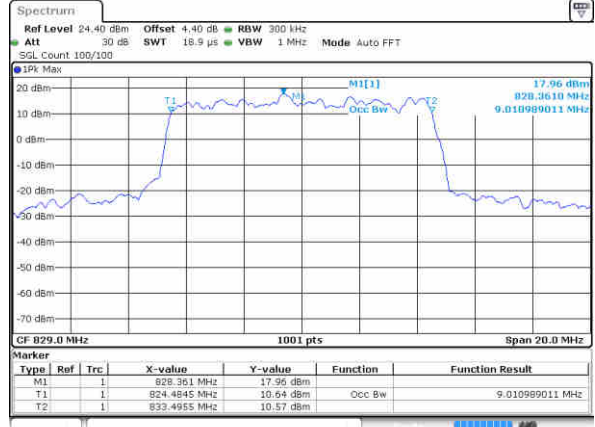

Lowest Channel / 10MHz / 16QAM

Date: 14 JUN 2019 04:55:25