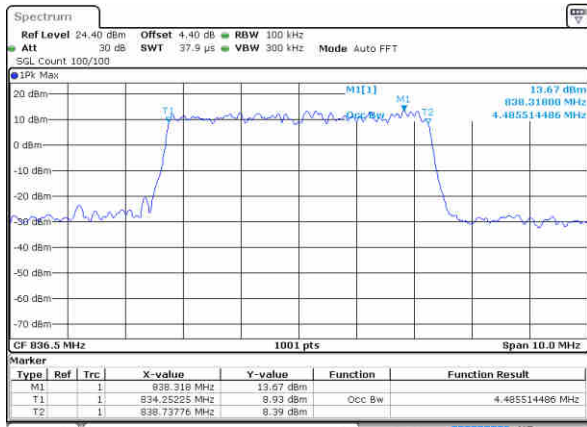

Highest Channel / 3MHz / 64QAM

Date: 13 JUN 2019 04:56:18

LTE Band 5

Lowest Channel / 5MHz / 64QAM

Date: 14 JUN 2019 04 03 11

Lowest Channel / 10MHz / 64QAM

Date: 14 JUN 2019 03 50 29

Middle Channel / 5MHz / 64QAM