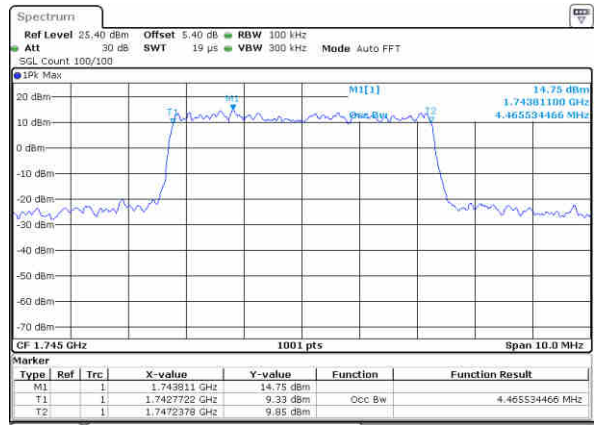

Highest Channel / 3MHz / 16QAM

Date: 25 JUN 2019 02:34:39

LTE Band 66

Lowest Channel / 5MHz / QPSK

Date: 25 JUN 2019 02:41:51

Lowest Channel / 5MHz / 16QAM

Date: 25 JUN 2019 02:42:28

Middle Channel / 5MHz / QPSK

Date: 25 JUN 2019 02:49:30

Middle Channel / 5MHz / 16QAM

Date: 25 JUN 2019 02:49:15

Highest Channel / 5MHz / QPSK

Date: 25 JUN 2019 02:50:09

Highest Channel / 5MHz / 16QAM

Date: 25 JUN 2019 02:50:44

LTE Band 66