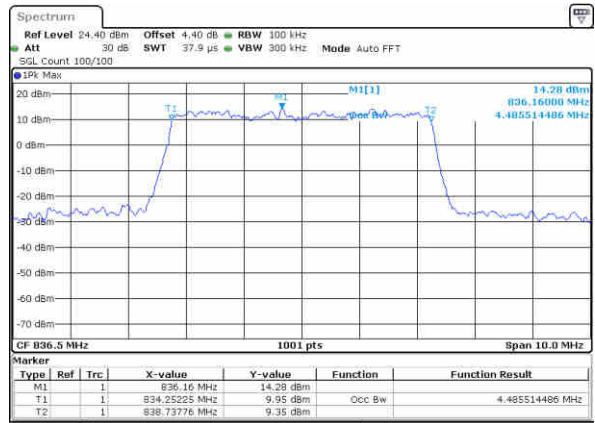

Middle Channel / 5MHz / 16QAM

Date: 14 JUN 2019 04 05:15