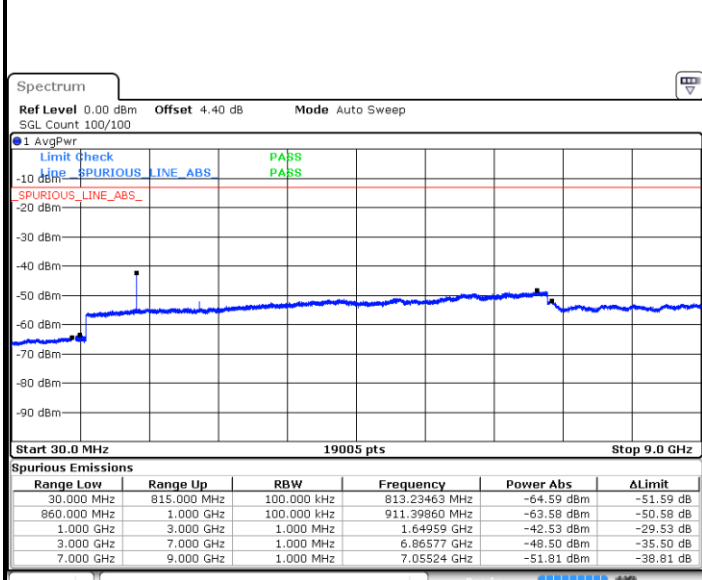

Highest Channel / QPSK

Date: 8 MAY 2018 11:51:01

Highest Channel / 16QAM

Date: 8 MAY 2018 11:51:56

LTE Band 5 / 5MHz

Lowest Channel / QPSK

Date: 8 MAY.2018 12:00:06

Lowest Channel / 16QAM

Date: 8 MAY.2018 12:01:02

Middle Channel / QPSK

Date: 8 MAY.2018 12:02:40

Middle Channel / 16QAM

Date: 8 MAY.2018 12:03:35

LTE Band 5 / 5MHz

Highest Channel / QPSK

Date: 8 MAY.2018 12:11:45

Highest Channel / 16QAM

Date: 8 MAY.2018 12:12:40

LTE Band 5 / 10MHz

Lowest Channel / QPSK

Date: 8 MAY.2018 12:20:51

Lowest Channel / 16QAM

Date: 8 MAY.2018 12:21:46

LTE Band 5 / 10MHz