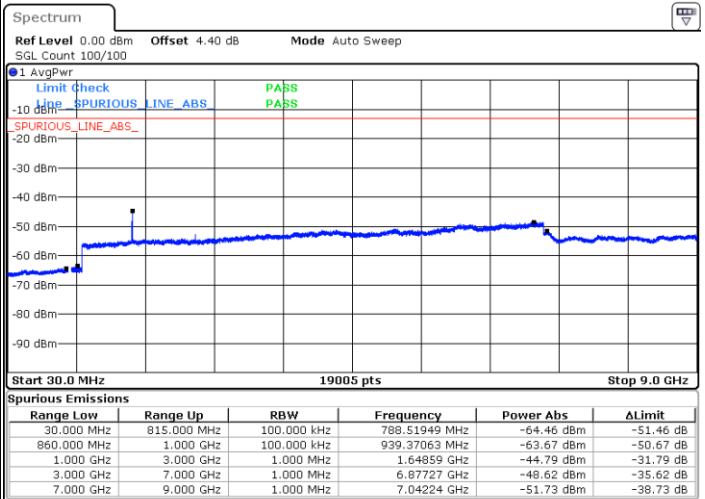

LTE Band 5 / 1.4MHz

Lowest Channel / QPSK

Lowest Channel / 16QAM

Date: 8 MAY 2018 11:18:38

Date: 8 MAY 2018 11:19:34

Middle Channel / QPSK

Middle Channel / 16QAM

Date: 8 MAY 2018 11:21:12

Date: 8 MAY 2018 11:22:07

LTE Band 5 / 1.4MHz

Highest Channel / QPSK

Date: 8 MAY.2018 11:30:17

Highest Channel / 16QAM

Date: 8 MAY.2018 11:31:12

LTE Band 5 / 3MHz

Lowest Channel / QPSK

Date: 8 MAY.2018 11:39:22

Lowest Channel / 16QAM

Date: 8 MAY.2018 11:40:17

LTE Band 5 / 3MHz

Middle Channel / QPSK

Date: 8 MAY 2018 11:41:55

Middle Channel / 16QAM

Date: 8 MAY 2018 11:42:50

Highest Channel / QPSK

Date: 8 MAY 2018 11:51:01

Highest Channel / 16QAM

Date: 8 MAY 2018 11:51:56

LTE Band 5 / 5MHz

Lowest Channel / QPSK

Date: 8 MAY.2018 12:00:06

Lowest Channel / 16QAM