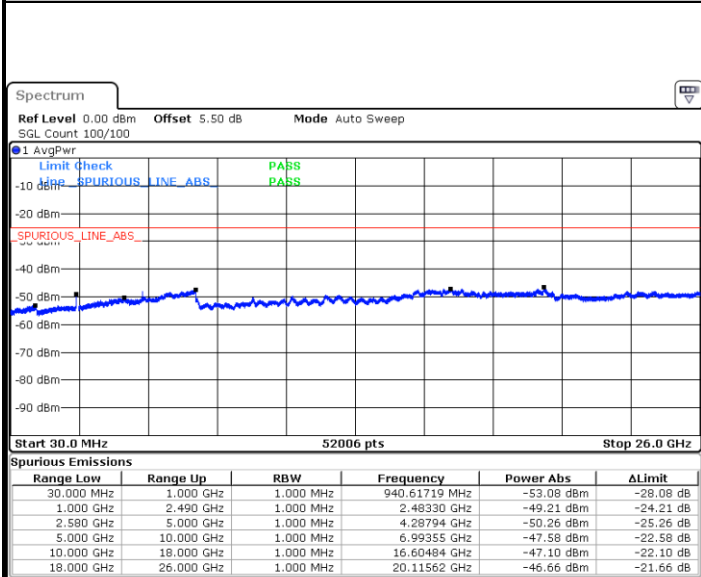

LTE Band 7 / 5MHz

Lowest Channel / QPSK

Lowest Channel / 16QAM

Date: 8 MAY 2018 16:11:58

Date: 8 MAY 2018 16:11:03

Middle Channel / QPSK

Middle Channel / 16QAM

Date: 8 MAY 2018 16:12:53

Date: 8 MAY 2018 16:13:48

LTE Band 7 / 5MHz

Highest Channel / QPSK

Date: 8 MAY.2018 16:21:39

Highest Channel / 16QAM

Date: 8 MAY.2018 16:20:45

LTE Band 7 / 10MHz

Lowest Channel / QPSK

Date: 8 MAY.2018 16:28:49

Lowest Channel / 16QAM

Date: 8 MAY.2018 16:27:55

LTE Band 7 / 10MHz

Middle Channel / QPSK

Middle Channel / 16QAM

Date: 8 MAY 2018 16:29:44

Date: 8 MAY 2018 16:30:38

Highest Channel / QPSK

Highest Channel / 16QAM

Date: 8 MAY 2018 16:38:28

Date: 8 MAY 2018 16:37:34

LTE Band 7 / 15MHz

Lowest Channel / QPSK

Lowest Channel / 16QAM

Date: 8 MAY.2018 16:45:38