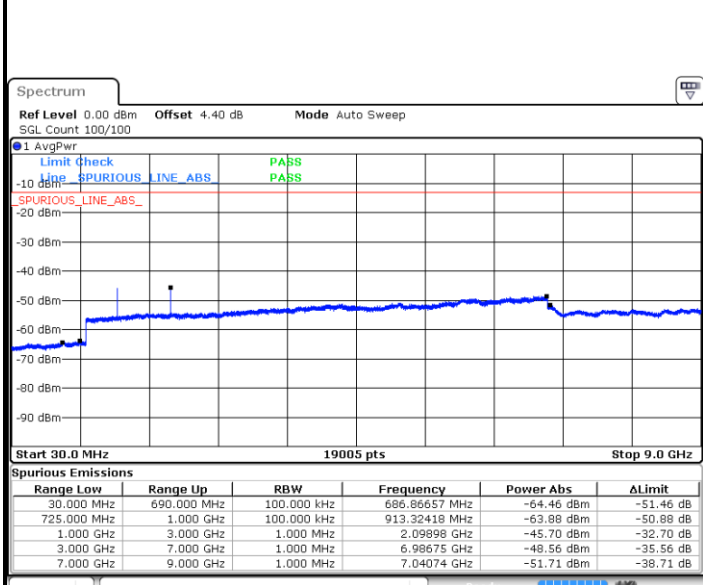

Highest Channel / QPSK

Highest Channel / 16QAM

Date: 8 MAY.2018 18:16:07

Date: 8 MAY.2018 18:19:03

LTE Band 12 / 5MHz

Lowest Channel / QPSK

Lowest Channel / 16QAM

Date: 8 MAY.2018 18:31:11

Date: 8 MAY.2018 18:32:06

Middle Channel / QPSK

Middle Channel / 16QAM

Date: 8 MAY.2018 18:33:56

Date: 8 MAY.2018 18:33:01

LTE Band 12 / 5MHz

Highest Channel / QPSK

Date: 8 MAY.2018 18:34:52

Highest Channel / 16QAM

Date: 8 MAY.2018 18:35:47

LTE Band 12 / 10MHz

Lowest Channel / QPSK

Date: 8 MAY.2018 18:47:55

Lowest Channel / 16QAM

Date: 8 MAY.2018 18:48:50

LTE Band 12 / 10MHz