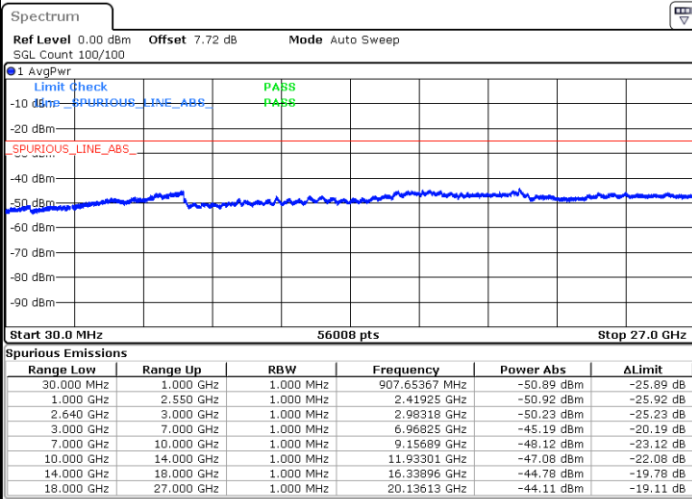

Date: 9 MAY.2018 09:07:34

LTE Band 13 / 5MHz

Highest Channel / QPSK

Highest Channel / 16QAM

LTE Band 13 / 10MHz

Middle Channel / QPSK

Middle Channel / 16QAM

LTE Band 38 / 5MHz

Lowest Channel / QPSK

Lowest Channel / 16QAM

Date: 9 MAY.2018 10:02:00

Date: 9 MAY.2018 10:02:56

Middle Channel / QPSK

Middle Channel / 16QAM

Date: 9 MAY.2018 10:03:51

Date: 9 MAY.2018 10:04:47

LTE Band 38 / 5MHz

Highest Channel / QPSK

Highest Channel / 16QAM

Date: 9 MAY.2018 10:05:42

Date: 9 MAY.2018 10:06:38

LTE Band 38 / 10MHz

Lowest Channel / QPSK

Lowest Channel / 16QAM