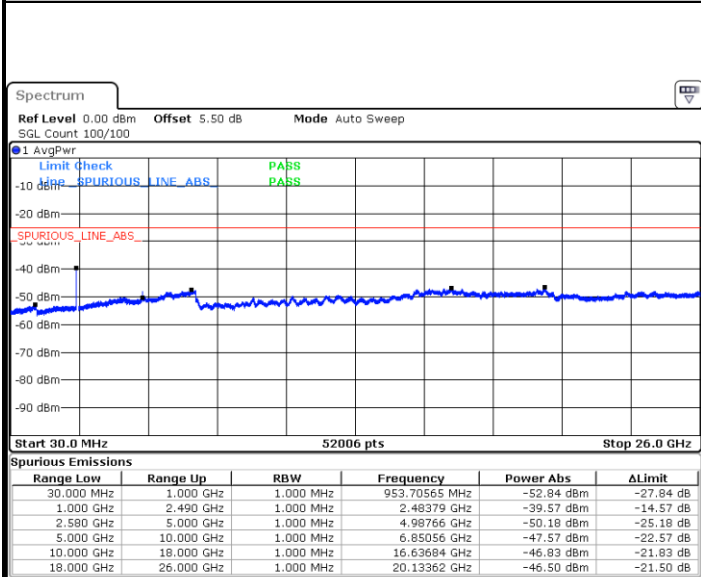

Highest Channel / QPSK

Highest Channel / 16QAM

Date: 8 MAY 2018 16:38:28

Date: 8 MAY 2018 16:37:34

LTE Band 7 / 15MHz

Lowest Channel / QPSK

Lowest Channel / 16QAM

Date: 8 MAY.2018 16:45:38

Date: 8 MAY.2018 16:44:43

Middle Channel / QPSK

Middle Channel / 16QAM

Date: 8 MAY.2018 16:46:33

Date: 8 MAY.2018 16:47:27

LTE Band7 / 15MHz

Highest Channel / QPSK

Date: 8 MAY.2018 17:12:49

Highest Channel / 16QAM

Date: 8 MAY.2018 17:11:54

LTE Band 7 / 20MHz

Lowest Channel / QPSK

Date: 8 MAY.2018 17:19:58

Lowest Channel / 16QAM

Date: 8 MAY.2018 17:19:03

LTE Band 7 / 20MHz