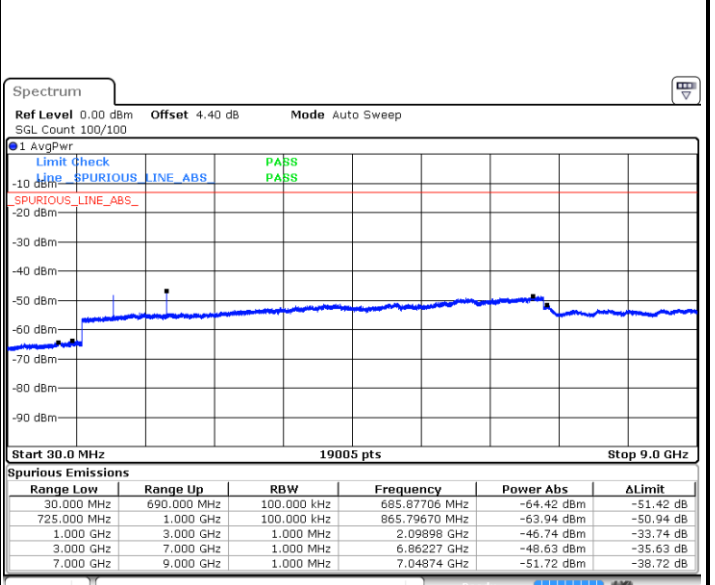

Date: 8 MAY.2018 18:32:06

Middle Channel / QPSK

Middle Channel / 16QAM

Date: 8 MAY.2018 18:33:56

Date: 8 MAY.2018 18:33:01

LTE Band 12 / 5MHz

Highest Channel / QPSK

Date: 8 MAY.2018 18:34:52

Highest Channel / 16QAM

Date: 8 MAY.2018 18:35:47

LTE Band 12 / 10MHz

Lowest Channel / QPSK

Date: 8 MAY.2018 18:47:55

Lowest Channel / 16QAM

Date: 8 MAY.2018 18:48:50

LTE Band 12 / 10MHz

Middle Channel / QPSK

Date: 8 MAY 2018 18:50:41

Middle Channel / 16QAM

Date: 8 MAY 2018 18:49:46

Highest Channel / QPSK

Date: 8 MAY 2018 18:51:36

Highest Channel / 16QAM

Date: 8 MAY 2018 18:52:31

LTE Band 13 / 5MHz

Lowest Channel / QPSK

Lowest Channel / 16QAM

Date: 9 MAY.2018 09:05:01

Date: 9 MAY.2018 09:04:06

Middle Channel / QPSK

Middle Channel / 16QAM

Date: 9 MAY.2018 09:06:39