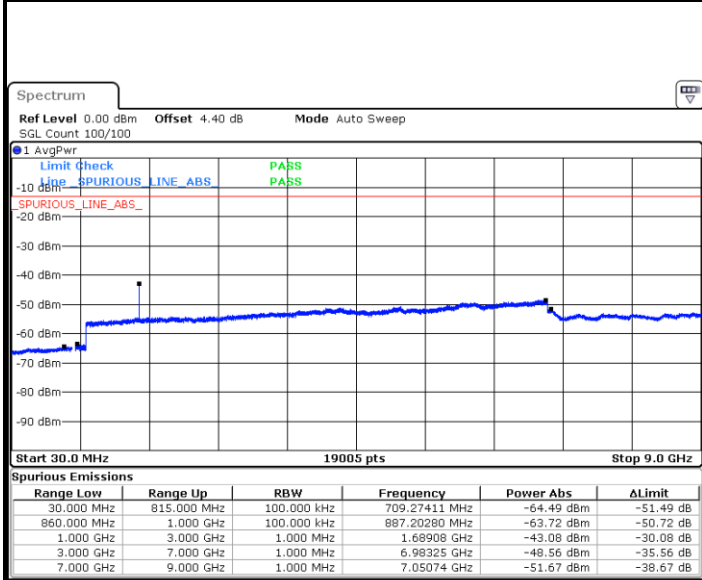

Highest Channel / QPSK

Date: 8 MAY 2018 11:51:01

Highest Channel / 16QAM

Date: 8 MAY 2018 11:51:56

LTE Band 5 / 5MHz

Lowest Channel / QPSK

Date: 8 MAY.2018 12:00:06

Lowest Channel / 16QAM

Date: 8 MAY.2018 12:01:02

Middle Channel / QPSK

Date: 8 MAY.2018 12:02:40

Middle Channel / 16QAM

Date: 8 MAY.2018 12:03:35

LTE Band 5 / 5MHz

Highest Channel / QPSK

Date: 8 MAY.2018 12:11:45

Highest Channel / 16QAM

Date: 8 MAY.2018 12:12:40

LTE Band 5 / 10MHz

Lowest Channel / QPSK

Date: 8 MAY.2018 12:20:51

Lowest Channel / 16QAM

Date: 8 MAY.2018 12:21:46

LTE Band 5 / 10MHz