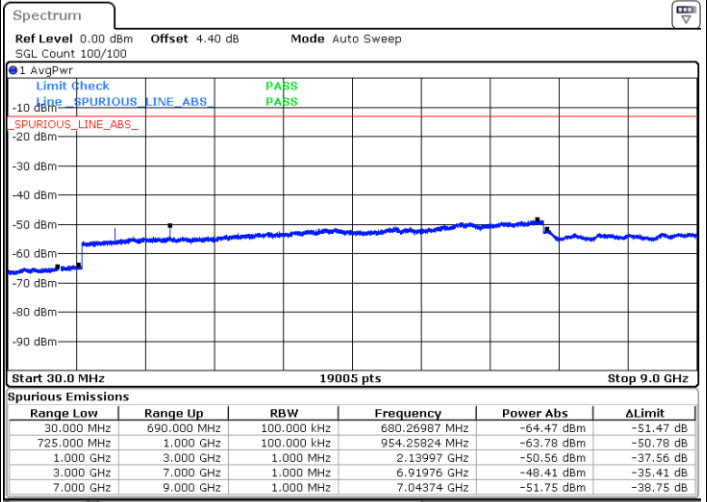

Date: 8 MAY 2018 17:59:33

LTE Band 12 / 1.4MHz

Highest Channel / QPSK

Date: 8 MAY 2018 18:01:23

Highest Channel / 16QAM

Date: 8 MAY 2018 18:02:18

LTE Band 12 / 3MHz

Lowest Channel / QPSK

Date: 8 MAY 2018 18:14:27

Lowest Channel / 16QAM

Date: 8 MAY 2018 18:15:22

LTE Band 12 / 3MHz

Middle Channel / QPSK

Middle Channel / 16QAM

Date: 8 MAY.2018 18:17:12

Date: 8 MAY.2018 18:16:17

Highest Channel / QPSK

Highest Channel / 16QAM

Date: 8 MAY.2018 18:16:07

Date: 8 MAY.2018 18:19:03

LTE Band 12 / 5MHz

Lowest Channel / QPSK

Lowest Channel / 16QAM

Date: 8 MAY.2018 18:31:11