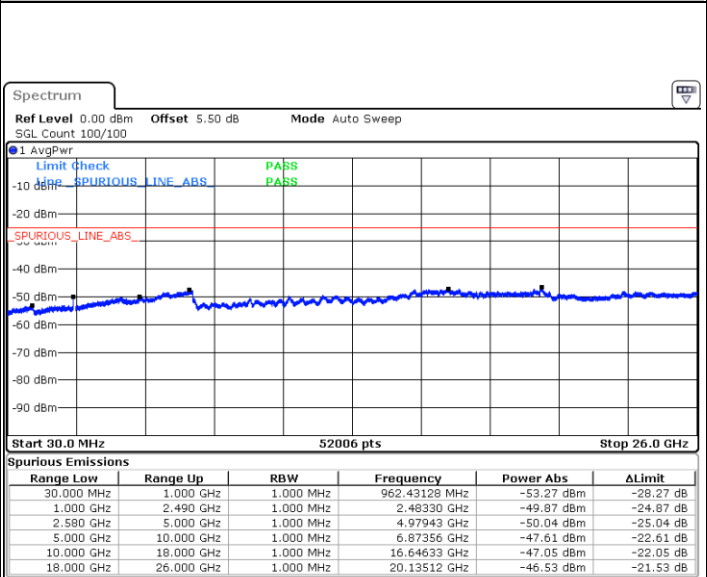

LTE Band 7 / 5MHz

Lowest Channel / QPSK

Lowest Channel / 16QAM

Date: 8 MAY 2018 16:11:58

Date: 8 MAY 2018 16:11:03

Middle Channel / QPSK

Middle Channel / 16QAM

Date: 8 MAY 2018 16:12:53

Date: 8 MAY 2018 16:13:48

LTE Band 7 / 5MHz

Highest Channel / QPSK

Date: 8 MAY.2018 16:21:39

Highest Channel / 16QAM

Date: 8 MAY.2018 16:20:45

LTE Band 7 / 10MHz

Lowest Channel / QPSK

Date: 8 MAY.2018 16:28:49

Lowest Channel / 16QAM

Date: 8 MAY.2018 16:27:55

LTE Band 7 / 10MHz

Middle Channel / QPSK

Middle Channel / 16QAM

Date: 8 MAY 2018 16:29:44

Date: 8 MAY 2018 16:30:38

Highest Channel / QPSK

Highest Channel / 16QAM

Date: 8 MAY 2018 16:38:28

Date: 8 MAY 2018 16:37:34

LTE Band 7 / 15MHz

Lowest Channel / QPSK

Lowest Channel / 16QAM

Date: 8 MAY.2018 16:45:38