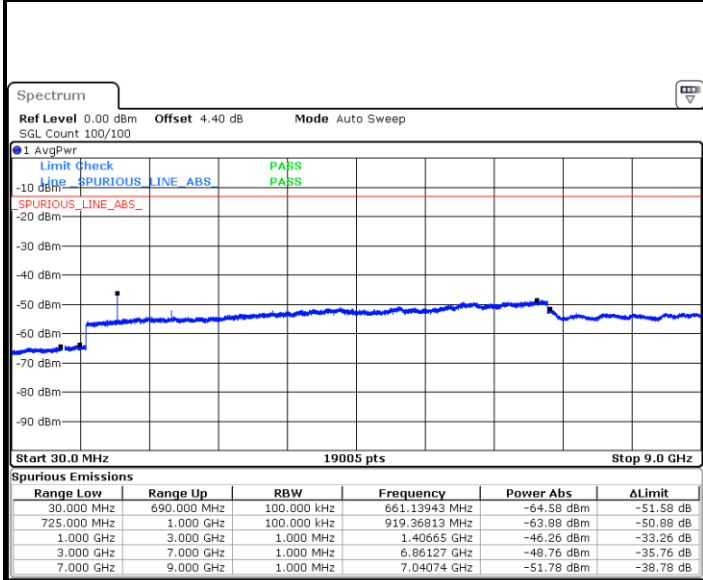

Highest Channel / QPSK

Highest Channel / 16QAM

Date: 8 MAY.2018 18:16:07

Date: 8 MAY.2018 18:19:03

LTE Band 12 / 5MHz

Lowest Channel / QPSK

Lowest Channel / 16QAM

Date: 8 MAY.2018 18:31:11

Date: 8 MAY.2018 18:32:06

Middle Channel / QPSK

Middle Channel / 16QAM

Date: 8 MAY.2018 18:33:56

Date: 8 MAY.2018 18:33:01

LTE Band 12 / 5MHz

Highest Channel / QPSK

Date: 8 MAY.2018 18:34:52

Highest Channel / 16QAM

Date: 8 MAY.2018 18:35:47

LTE Band 12 / 10MHz

Lowest Channel / QPSK

Date: 8 MAY.2018 18:47:55

Lowest Channel / 16QAM

Date: 8 MAY.2018 18:48:50

LTE Band 12 / 10MHz

Middle Channel / QPSK

Date: 8 MAY 2018 18:50:41

Middle Channel / 16QAM

Date: 8 MAY 2018 18:49:46

Highest Channel / QPSK

Date: 8 MAY 2018 18:51:36

Highest Channel / 16QAM

Date: 8 MAY 2018 18:52:31