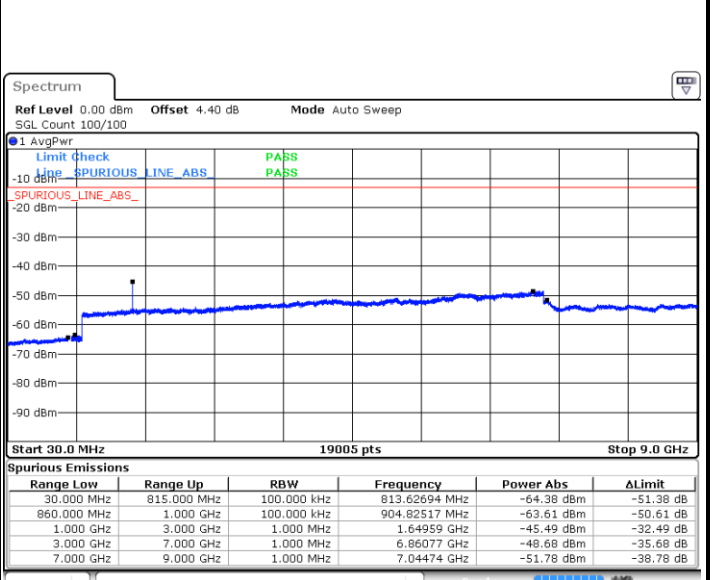

Date: 8 MAY.2018 12:01:02

Middle Channel / QPSK

Date: 8 MAY.2018 12:02:40

Middle Channel / 16QAM

Date: 8 MAY.2018 12:03:35

LTE Band 5 / 5MHz

Highest Channel / QPSK

Date: 8 MAY.2018 12:11:45

Highest Channel / 16QAM

Date: 8 MAY.2018 12:12:40

LTE Band 5 / 10MHz

Lowest Channel / QPSK

Date: 8 MAY.2018 12:20:51

Lowest Channel / 16QAM

Date: 8 MAY.2018 12:21:46

LTE Band 5 / 10MHz

Middle Channel / QPSK

Middle Channel / 16QAM

Date: 8 MAY.2018 12:23:24

Date: 8 MAY.2018 12:24:19

Highest Channel / QPSK

Highest Channel / 16QAM

Date: 8 MAY.2018 13:36:31

Date: 8 MAY.2018 13:41:11

LTE Band 7 / 5MHz

Lowest Channel / QPSK

Lowest Channel / 16QAM

Date: 8 MAY 2018 16:11:58

Date: 8 MAY 2018 16:11:03

Middle Channel / QPSK

Middle Channel / 16QAM

Date: 8 MAY 2018 16:12:53