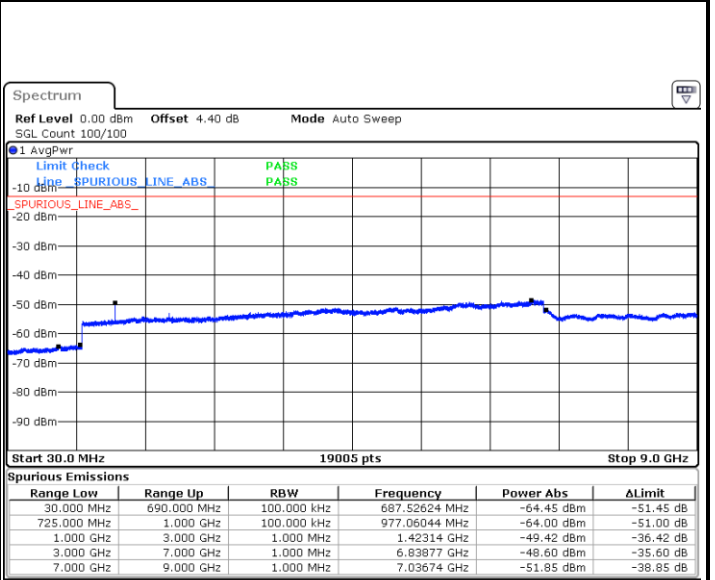

Highest Channel / QPSK

Highest Channel / 16QAM

Date: 8 MAY.2018 18:16:07

Date: 8 MAY.2018 18:19:03

LTE Band 12 / 5MHz

Lowest Channel / QPSK

Lowest Channel / 16QAM

Date: 8 MAY.2018 18:31:11

Date: 8 MAY.2018 18:32:06

Middle Channel / QPSK

Middle Channel / 16QAM

Date: 8 MAY.2018 18:33:56

Date: 8 MAY.2018 18:33:01

LTE Band 12 / 5MHz

Highest Channel / QPSK

Date: 8 MAY.2018 18:34:52

Highest Channel / 16QAM

Date: 8 MAY.2018 18:35:47

LTE Band 12 / 10MHz

Lowest Channel / QPSK

Date: 8 MAY.2018 18:47:55

Lowest Channel / 16QAM

Date: 8 MAY.2018 18:48:50

LTE Band 12 / 10MHz