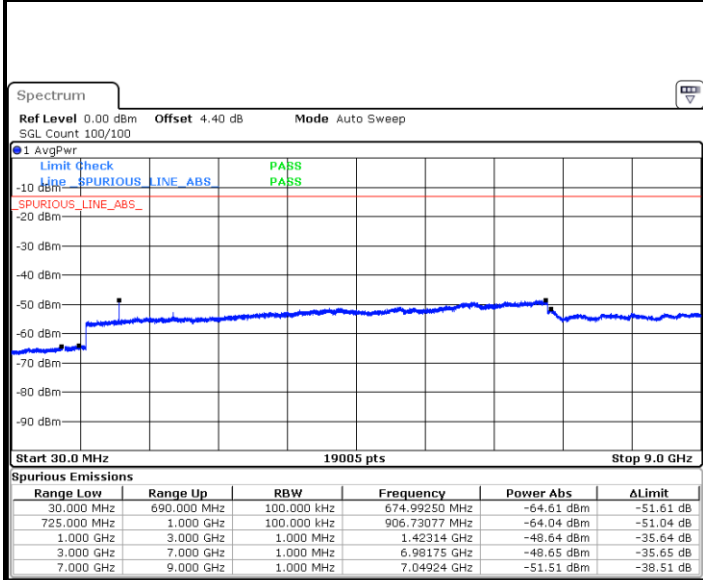

Highest Channel / QPSK

Highest Channel / 16QAM

Date: 8 MAY.2018 18:16:07

Date: 8 MAY.2018 18:19:03

LTE Band 12 / 5MHz

Lowest Channel / QPSK

Lowest Channel / 16QAM

Date: 8 MAY.2018 18:31:11

Date: 8 MAY.2018 18:32:06

Middle Channel / QPSK

Middle Channel / 16QAM

Date: 8 MAY.2018 18:33:56

Date: 8 MAY.2018 18:33:01

LTE Band 12 / 5MHz

Highest Channel / QPSK

Date: 8 MAY.2018 18:34:52

Highest Channel / 16QAM

Date: 8 MAY.2018 18:35:47

LTE Band 12 / 10MHz

Lowest Channel / QPSK

Date: 8 MAY.2018 18:47:55

Lowest Channel / 16QAM

Date: 8 MAY.2018 18:48:50

LTE Band 12 / 10MHz