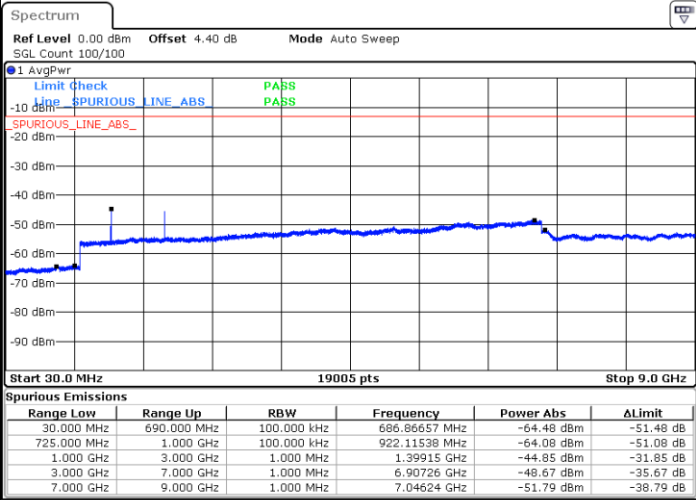

Date: 8 MAY 2018 18:14:27

Lowest Channel / 16QAM

Date: 8 MAY 2018 18:15:22

LTE Band 12 / 3MHz

Middle Channel / QPSK

Middle Channel / 16QAM

Date: 8 MAY.2018 18:17:12

Date: 8 MAY.2018 18:16:17

Highest Channel / QPSK

Highest Channel / 16QAM

Date: 8 MAY.2018 18:16:07

Date: 8 MAY.2018 18:19:03

LTE Band 12 / 5MHz

Lowest Channel / QPSK

Lowest Channel / 16QAM

Date: 8 MAY.2018 18:31:11

Date: 8 MAY.2018 18:32:06

Middle Channel / QPSK

Middle Channel / 16QAM

Date: 8 MAY.2018 18:33:56

Date: 8 MAY.2018 18:33:01

LTE Band 12 / 5MHz

Highest Channel / QPSK

Date: 8 MAY.2018 18:34:52

Highest Channel / 16QAM

Date: 8 MAY.2018 18:35:47

LTE Band 12 / 10MHz

Lowest Channel / QPSK

Date: 8 MAY.2018 18:47:55

Lowest Channel / 16QAM

Date: 8 MAY.2018 18:48:50

LTE Band 12 / 10MHz