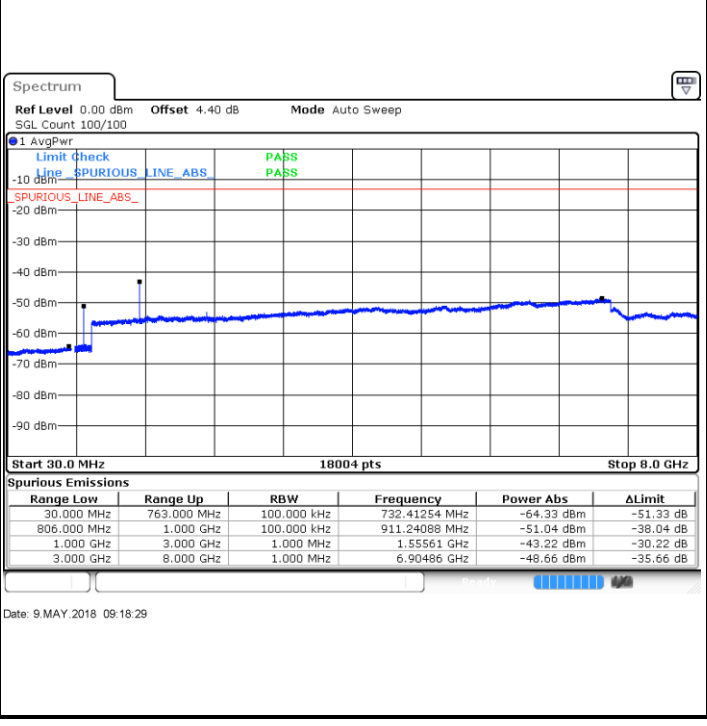

LTE Band 13 / 5MHz

Lowest Channel / QPSK

Lowest Channel / 16QAM

Date: 9 MAY.2018 09:05:01

Date: 9 MAY.2018 09:04:06

Middle Channel / QPSK

Middle Channel / 16QAM

Date: 9 MAY.2018 09:06:39

Date: 9 MAY.2018 09:07:34

LTE Band 13 / 5MHz

Highest Channel / QPSK

Highest Channel / 16QAM

LTE Band 13 / 10MHz

Middle Channel / QPSK

Middle Channel / 16QAM

LTE Band 38 / 5MHz

Lowest Channel / QPSK

Lowest Channel / 16QAM

Date: 9 MAY.2018 10:02:00

Date: 9 MAY.2018 10:02:56

Middle Channel / QPSK

Middle Channel / 16QAM

Date: 9 MAY.2018 10:03:51

Date: 9 MAY.2018 10:04:47