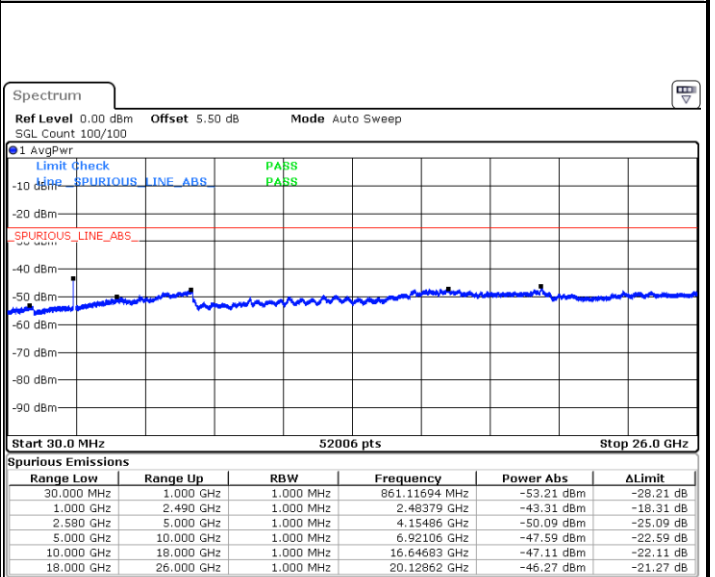

Date: 8 MAY.2018 16:44:43

Middle Channel / QPSK

Middle Channel / 16QAM

Date: 8 MAY.2018 16:46:33

Date: 8 MAY.2018 16:47:27

LTE Band7 / 15MHz

Highest Channel / QPSK

Date: 8 MAY.2018 17:12:49

Highest Channel / 16QAM

Date: 8 MAY.2018 17:11:54

LTE Band 7 / 20MHz

Lowest Channel / QPSK

Date: 8 MAY.2018 17:19:58

Lowest Channel / 16QAM

Date: 8 MAY.2018 17:19:03

LTE Band 7 / 20MHz

Middle Channel / QPSK

Middle Channel / 16QAM

Date: 8 MAY 2018 17:20:52

Date: 8 MAY 2018 17:21:47

Highest Channel / QPSK

Highest Channel / 16QAM

Date: 8 MAY 2018 17:29:36

Date: 8 MAY 2018 17:28:41