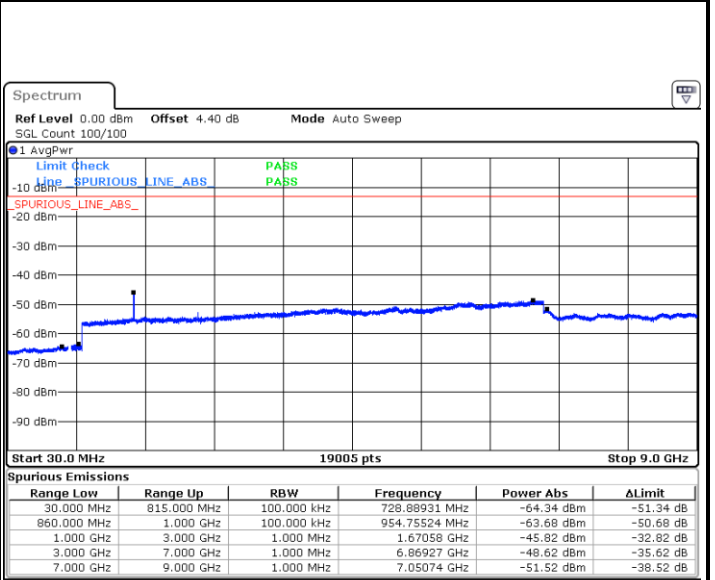

Date: 8 MAY 2018 11:22:07

LTE Band 5 / 1.4MHz

Highest Channel / QPSK

Date: 8 MAY.2018 11:30:17

Highest Channel / 16QAM

Date: 8 MAY.2018 11:31:12

LTE Band 5 / 3MHz

Lowest Channel / QPSK

Date: 8 MAY.2018 11:39:22

Lowest Channel / 16QAM

Date: 8 MAY.2018 11:40:17

LTE Band 5 / 3MHz

Middle Channel / QPSK

Date: 8 MAY 2018 11:41:55

Middle Channel / 16QAM

Date: 8 MAY 2018 11:42:50

Highest Channel / QPSK

Date: 8 MAY 2018 11:51:01

Highest Channel / 16QAM

Date: 8 MAY 2018 11:51:56

LTE Band 5 / 5MHz

Lowest Channel / QPSK

Date: 8 MAY.2018 12:00:06

Lowest Channel / 16QAM