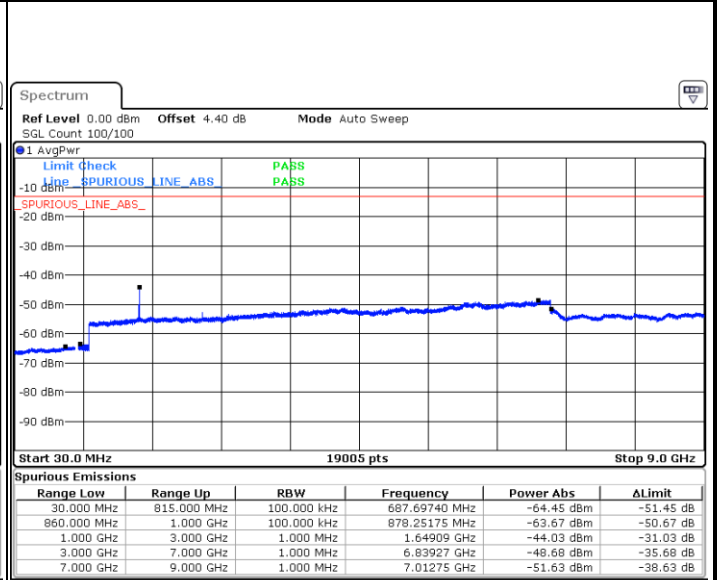

Highest Channel / QPSK

Date: 8 MAY 2018 11:51:01

Highest Channel / 16QAM

Date: 8 MAY 2018 11:51:56

LTE Band 5 / 5MHz

Lowest Channel / QPSK

Date: 8 MAY.2018 12:00:06

Lowest Channel / 16QAM

Date: 8 MAY.2018 12:01:02

Middle Channel / QPSK

Date: 8 MAY.2018 12:02:40

Middle Channel / 16QAM

Date: 8 MAY.2018 12:03:35

LTE Band 5 / 5MHz

Highest Channel / QPSK

Date: 8 MAY.2018 12:11:45

Highest Channel / 16QAM

Date: 8 MAY.2018 12:12:40

LTE Band 5 / 10MHz

Lowest Channel / QPSK

Date: 8 MAY.2018 12:20:51

Lowest Channel / 16QAM

Date: 8 MAY.2018 12:21:46

LTE Band 5 / 10MHz