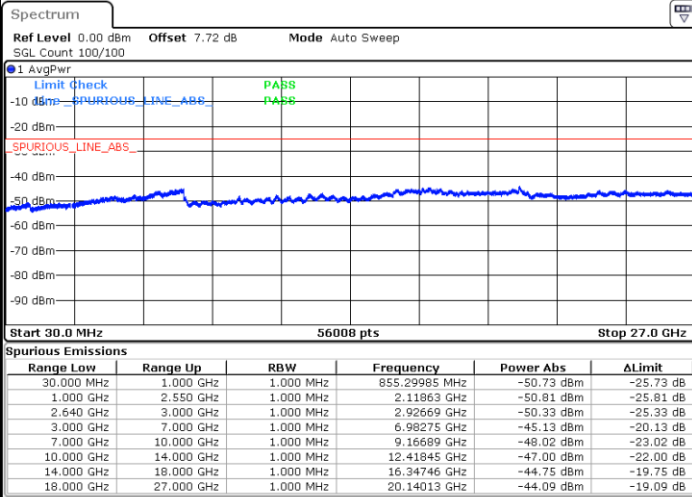

LTE Band 13 / 5MHz

Lowest Channel / QPSK

Lowest Channel / 16QAM

Date: 9 MAY.2018 09:05:01

Date: 9 MAY.2018 09:04:06

Middle Channel / QPSK

Middle Channel / 16QAM

Date: 9 MAY.2018 09:06:39

Date: 9 MAY.2018 09:07:34

LTE Band 13 / 5MHz

Highest Channel / QPSK

Highest Channel / 16QAM

LTE Band 13 / 10MHz

Middle Channel / QPSK

Middle Channel / 16QAM

LTE Band 38 / 5MHz

Lowest Channel / QPSK

Lowest Channel / 16QAM

Date: 9 MAY.2018 10:02:00

Date: 9 MAY.2018 10:02:56

Middle Channel / QPSK

Middle Channel / 16QAM

Date: 9 MAY.2018 10:03:51

Date: 9 MAY.2018 10:04:47