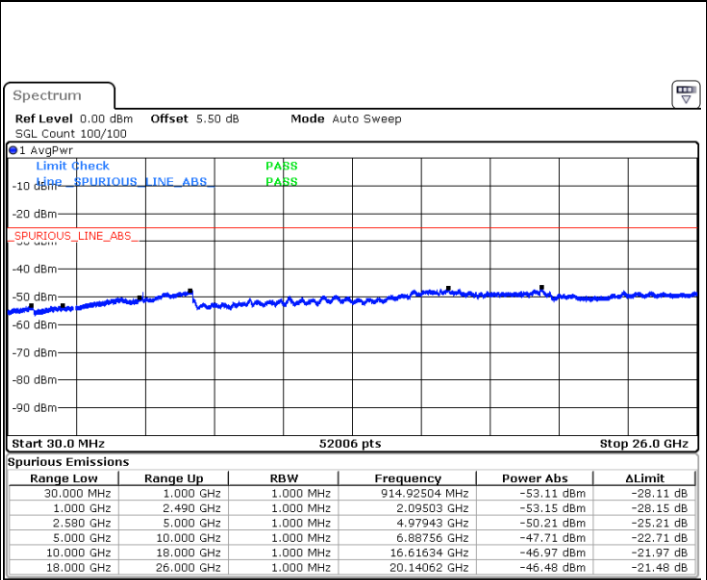

LTE Band 7 / 5MHz

Lowest Channel / QPSK

Lowest Channel / 16QAM

Date: 8 MAY 2018 16:11:58

Date: 8 MAY 2018 16:11:03

Middle Channel / QPSK

Middle Channel / 16QAM

Date: 8 MAY 2018 16:12:53

Date: 8 MAY 2018 16:13:48

LTE Band 7 / 5MHz

Highest Channel / QPSK

Date: 8 MAY.2018 16:21:39

Highest Channel / 16QAM

Date: 8 MAY.2018 16:20:45

LTE Band 7 / 10MHz

Lowest Channel / QPSK

Date: 8 MAY.2018 16:28:49

Lowest Channel / 16QAM

Date: 8 MAY.2018 16:27:55

LTE Band 7 / 10MHz

Middle Channel / QPSK

Middle Channel / 16QAM

Date: 8 MAY 2018 16:29:44

Date: 8 MAY 2018 16:30:38

Highest Channel / QPSK

Highest Channel / 16QAM

Date: 8 MAY 2018 16:38:28

Date: 8 MAY 2018 16:37:34

LTE Band 7 / 15MHz

Lowest Channel / QPSK

Lowest Channel / 16QAM

Date: 8 MAY.2018 16:45:38