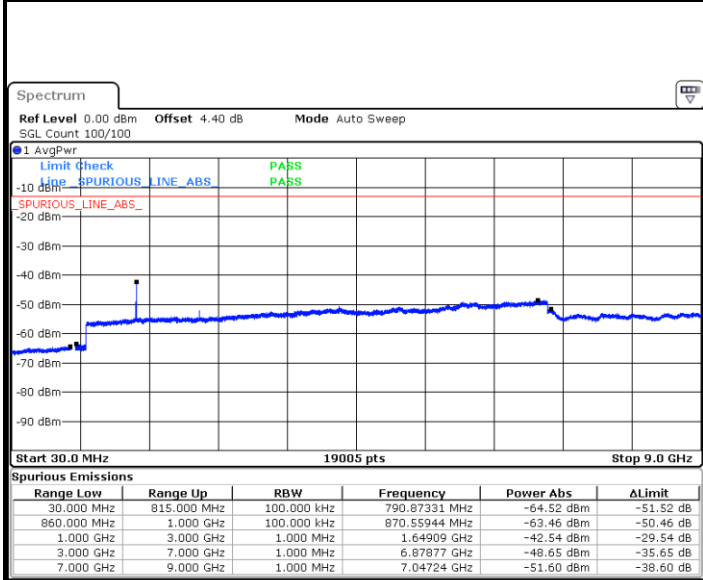

Date: 8 MAY.2018 11:39:22

Lowest Channel / 16QAM

Date: 8 MAY.2018 11:40:17

LTE Band 5 / 3MHz

Middle Channel / QPSK

Date: 8 MAY 2018 11:41:55

Middle Channel / 16QAM

Date: 8 MAY 2018 11:42:50

Highest Channel / QPSK

Date: 8 MAY 2018 11:51:01

Highest Channel / 16QAM

Date: 8 MAY 2018 11:51:56

LTE Band 5 / 5MHz

Lowest Channel / QPSK

Date: 8 MAY.2018 12:00:06

Lowest Channel / 16QAM

Date: 8 MAY.2018 12:01:02

Middle Channel / QPSK

Date: 8 MAY.2018 12:02:40

Middle Channel / 16QAM

Date: 8 MAY.2018 12:03:35

LTE Band 5 / 5MHz

Highest Channel / QPSK

Date: 8 MAY.2018 12:11:45

Highest Channel / 16QAM

Date: 8 MAY.2018 12:12:40

LTE Band 5 / 10MHz

Lowest Channel / QPSK

Date: 8 MAY.2018 12:20:51

Lowest Channel / 16QAM

Date: 8 MAY.2018 12:21:46

LTE Band 5 / 10MHz