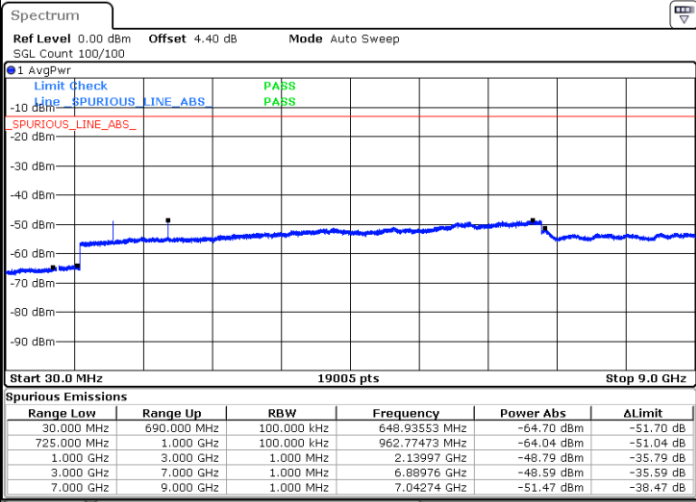

Date: 8 MAY 2018 17:59:33

LTE Band 12 / 1.4MHz

Highest Channel / QPSK

Date: 8 MAY 2018 18:01:23

Highest Channel / 16QAM

Date: 8 MAY 2018 18:02:18

LTE Band 12 / 3MHz

Lowest Channel / QPSK

Date: 8 MAY 2018 18:14:27

Lowest Channel / 16QAM

Date: 8 MAY 2018 18:15:22

LTE Band 12 / 3MHz

Middle Channel / QPSK

Middle Channel / 16QAM

Date: 8 MAY.2018 18:17:12

Date: 8 MAY.2018 18:16:17

Highest Channel / QPSK

Highest Channel / 16QAM

Date: 8 MAY.2018 18:16:07

Date: 8 MAY.2018 18:19:03

LTE Band 12 / 5MHz

Lowest Channel / QPSK

Lowest Channel / 16QAM

Date: 8 MAY.2018 18:31:11