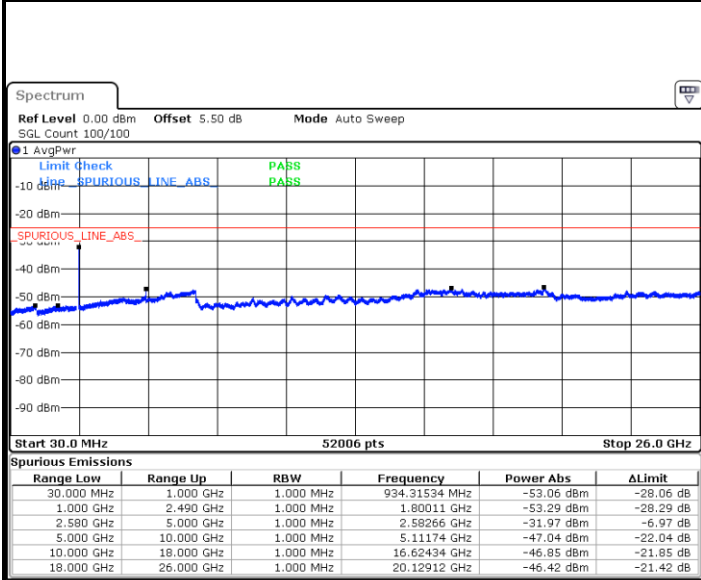

Highest Channel / QPSK

Highest Channel / 16QAM

Date: 8 MAY 2018 16:38:28

Date: 8 MAY 2018 16:37:34

LTE Band 7 / 15MHz

Lowest Channel / QPSK

Lowest Channel / 16QAM

Date: 8 MAY.2018 16:45:38

Date: 8 MAY.2018 16:44:43

Middle Channel / QPSK

Middle Channel / 16QAM

Date: 8 MAY.2018 16:46:33

Date: 8 MAY.2018 16:47:27

LTE Band7 / 15MHz

Highest Channel / QPSK

Date: 8 MAY.2018 17:12:49

Highest Channel / 16QAM

Date: 8 MAY.2018 17:11:54

LTE Band 7 / 20MHz

Lowest Channel / QPSK

Date: 8 MAY.2018 17:19:58

Lowest Channel / 16QAM

Date: 8 MAY.2018 17:19:03

LTE Band 7 / 20MHz