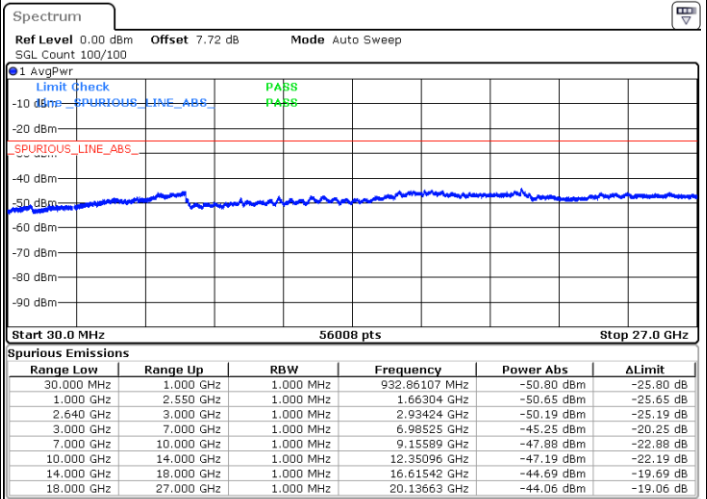

Date: 9 MAY.2018 09:07:34

LTE Band 13 / 5MHz

Highest Channel / QPSK

Highest Channel / 16QAM

LTE Band 13 / 10MHz

Middle Channel / QPSK

Middle Channel / 16QAM

LTE Band 38 / 5MHz

Lowest Channel / QPSK

Lowest Channel / 16QAM

Date: 9 MAY.2018 10:02:00

Date: 9 MAY.2018 10:02:56

Middle Channel / QPSK

Middle Channel / 16QAM

Date: 9 MAY.2018 10:03:51

Date: 9 MAY.2018 10:04:47

LTE Band 38 / 5MHz

Highest Channel / QPSK

Highest Channel / 16QAM

Date: 9 MAY.2018 10:05:42

Date: 9 MAY.2018 10:06:38

LTE Band 38 / 10MHz

Lowest Channel / QPSK

Lowest Channel / 16QAM