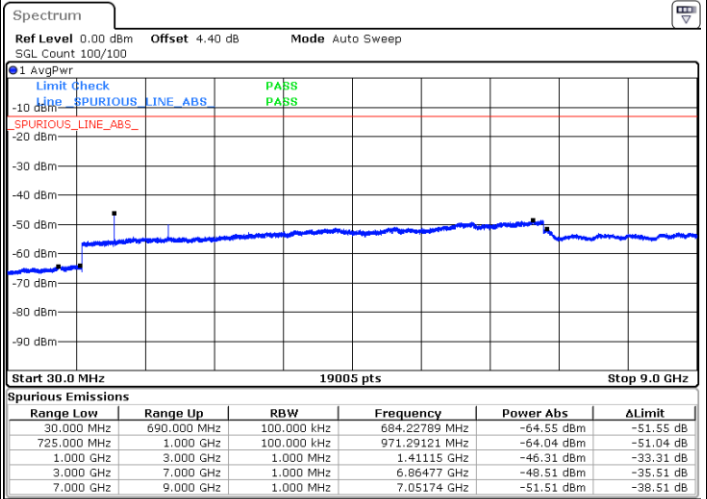

Highest Channel / QPSK

Highest Channel / 16QAM

Date: 8 MAY.2018 18:16:07

Date: 8 MAY.2018 18:19:03

LTE Band 12 / 5MHz

Lowest Channel / QPSK

Lowest Channel / 16QAM

Date: 8 MAY.2018 18:31:11

Date: 8 MAY.2018 18:32:06

Middle Channel / QPSK

Middle Channel / 16QAM

Date: 8 MAY.2018 18:33:56

Date: 8 MAY.2018 18:33:01

LTE Band 12 / 5MHz

Highest Channel / QPSK

Date: 8 MAY.2018 18:34:52