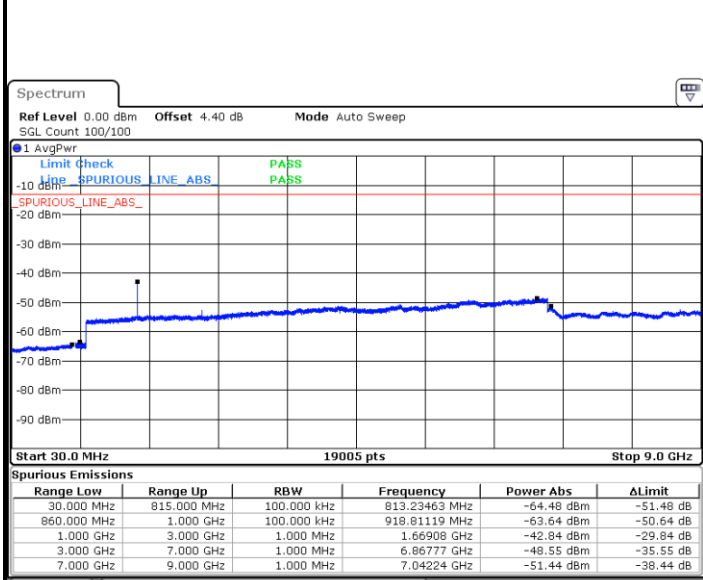

Date: 8 MAY.2018 11:39:22

Lowest Channel / 16QAM

Date: 8 MAY.2018 11:40:17

LTE Band 5 / 3MHz

Middle Channel / QPSK

Date: 8 MAY 2018 11:41:55

Middle Channel / 16QAM

Date: 8 MAY 2018 11:42:50

Highest Channel / QPSK

Date: 8 MAY 2018 11:51:01

Highest Channel / 16QAM

Date: 8 MAY 2018 11:51:56

LTE Band 5 / 5MHz

Lowest Channel / QPSK

Date: 8 MAY.2018 12:00:06

Lowest Channel / 16QAM

Date: 8 MAY.2018 12:01:02

Middle Channel / QPSK

Date: 8 MAY.2018 12:02:40

Middle Channel / 16QAM

Date: 8 MAY.2018 12:03:35

LTE Band 5 / 5MHz

Highest Channel / QPSK

Date: 8 MAY.2018 12:11:45

Highest Channel / 16QAM

Date: 8 MAY.2018 12:12:40

LTE Band 5 / 10MHz

Lowest Channel / QPSK

Date: 8 MAY.2018 12:20:51

Lowest Channel / 16QAM

Date: 8 MAY.2018 12:21:46

LTE Band 5 / 10MHz