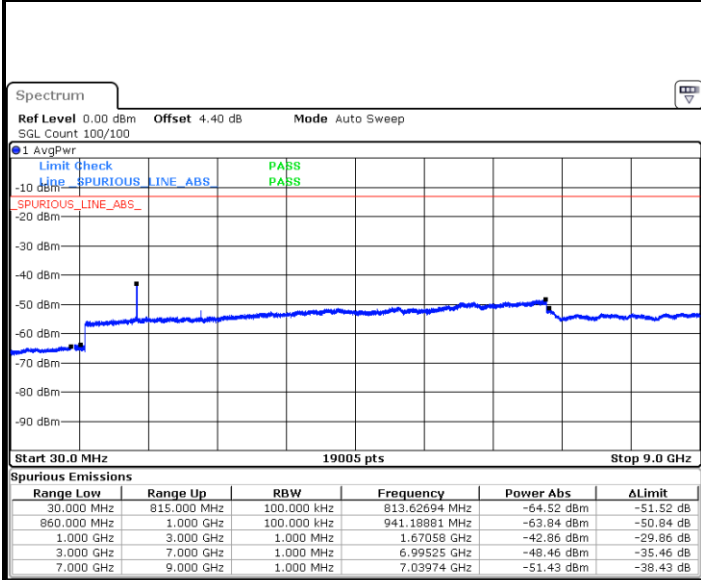

Date: 8 MAY 2018 11:22:07

LTE Band 5 / 1.4MHz

Highest Channel / QPSK

Date: 8 MAY.2018 11:30:17

Highest Channel / 16QAM

Date: 8 MAY.2018 11:31:12

LTE Band 5 / 3MHz

Lowest Channel / QPSK

Date: 8 MAY.2018 11:39:22

Lowest Channel / 16QAM

Date: 8 MAY.2018 11:40:17

LTE Band 5 / 3MHz

Middle Channel / QPSK

Date: 8 MAY 2018 11:41:55

Middle Channel / 16QAM

Date: 8 MAY 2018 11:42:50

Highest Channel / QPSK

Date: 8 MAY 2018 11:51:01

Highest Channel / 16QAM

Date: 8 MAY 2018 11:51:56

LTE Band 5 / 5MHz

Lowest Channel / QPSK

Date: 8 MAY.2018 12:00:06

Lowest Channel / 16QAM