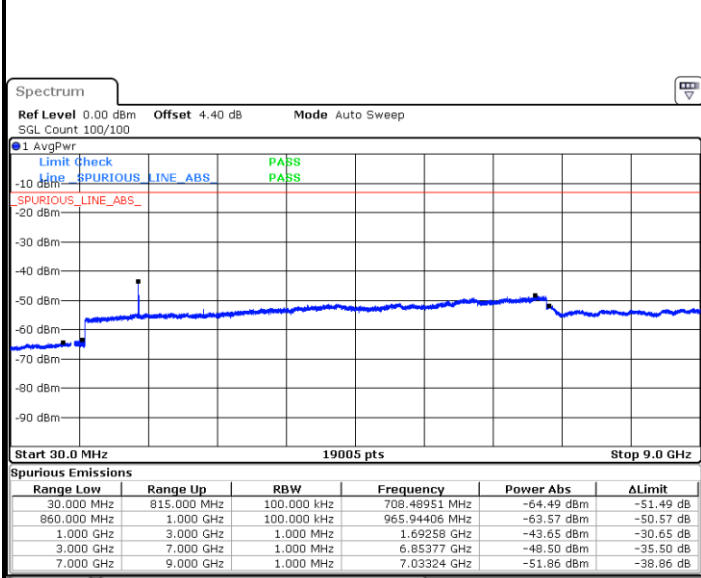

Date: 8 MAY 2018 11:22:07

LTE Band 5 / 1.4MHz

Highest Channel / QPSK

Date: 8 MAY.2018 11:30:17

Highest Channel / 16QAM

Date: 8 MAY.2018 11:31:12

LTE Band 5 / 3MHz

Lowest Channel / QPSK

Date: 8 MAY.2018 11:39:22

Lowest Channel / 16QAM

Date: 8 MAY.2018 11:40:17

LTE Band 5 / 3MHz

Middle Channel / QPSK

Date: 8 MAY 2018 11:41:55

Middle Channel / 16QAM

Date: 8 MAY 2018 11:42:50

Highest Channel / QPSK

Date: 8 MAY 2018 11:51:01

Highest Channel / 16QAM

Date: 8 MAY 2018 11:51:56

LTE Band 5 / 5MHz

Lowest Channel / QPSK

Date: 8 MAY.2018 12:00:06

Lowest Channel / 16QAM

Date: 8 MAY.2018 12:01:02

Middle Channel / QPSK

Date: 8 MAY.2018 12:02:40

Middle Channel / 16QAM

Date: 8 MAY.2018 12:03:35

LTE Band 5 / 5MHz

Highest Channel / QPSK

Date: 8 MAY.2018 12:11:45