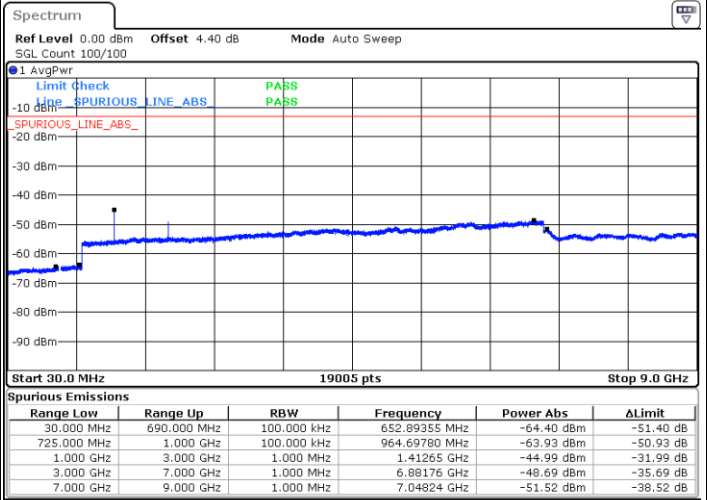

Date: 8 MAY 2018 17:59:33

LTE Band 12 / 1.4MHz

Highest Channel / QPSK

Date: 8 MAY 2018 18:01:23

Highest Channel / 16QAM

Date: 8 MAY 2018 18:02:18

LTE Band 12 / 3MHz

Lowest Channel / QPSK

Date: 8 MAY 2018 18:14:27

Lowest Channel / 16QAM

Date: 8 MAY 2018 18:15:22

LTE Band 12 / 3MHz

Middle Channel / QPSK

Middle Channel / 16QAM

Date: 8 MAY.2018 18:17:12

Date: 8 MAY.2018 18:16:17

Highest Channel / QPSK

Highest Channel / 16QAM

Date: 8 MAY.2018 18:16:07

Date: 8 MAY.2018 18:19:03

LTE Band 12 / 5MHz

Lowest Channel / QPSK

Lowest Channel / 16QAM

Date: 8 MAY.2018 18:31:11