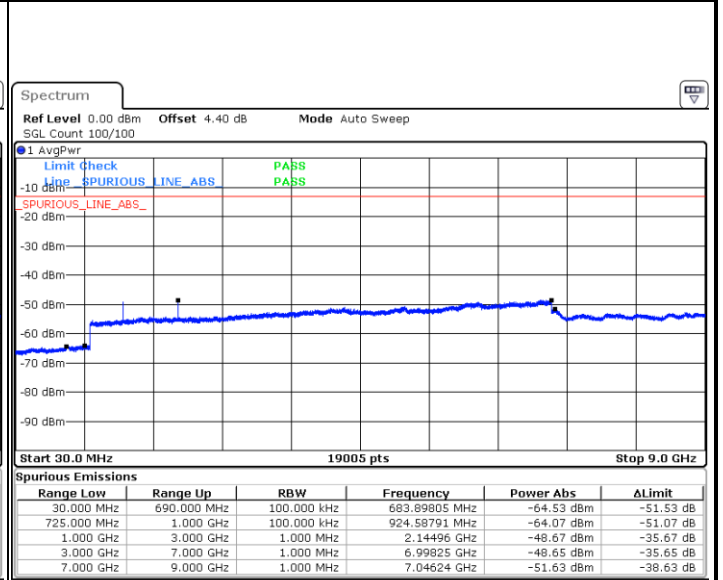

LTE Band 12 / 1.4MHz

Lowest Channel / QPSK

Lowest Channel / 16QAM

Date: 8 MAY 2018 17:57:43

Date: 8 MAY 2018 17:58:38

Middle Channel / QPSK

Middle Channel / 16QAM

Date: 8 MAY 2018 18:00:28

Date: 8 MAY 2018 17:59:33

LTE Band 12 / 1.4MHz

Highest Channel / QPSK

Date: 8 MAY 2018 18:01:23

Highest Channel / 16QAM

Date: 8 MAY 2018 18:02:18

LTE Band 12 / 3MHz

Lowest Channel / QPSK

Date: 8 MAY 2018 18:14:27

Lowest Channel / 16QAM

Date: 8 MAY 2018 18:15:22

LTE Band 12 / 3MHz

Middle Channel / QPSK

Middle Channel / 16QAM

Date: 8 MAY.2018 18:17:12

Date: 8 MAY.2018 18:16:17

Highest Channel / QPSK

Highest Channel / 16QAM

Date: 8 MAY.2018 18:16:07

Date: 8 MAY.2018 18:19:03

LTE Band 12 / 5MHz

Lowest Channel / QPSK

Lowest Channel / 16QAM

Date: 8 MAY.2018 18:31:11