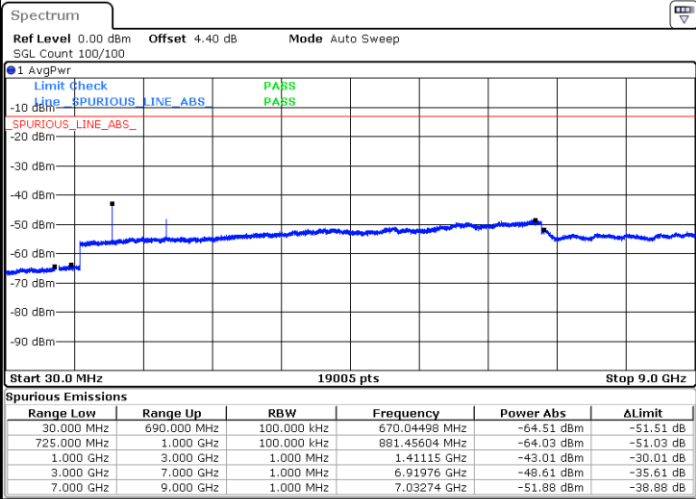

Date: 8 MAY 2018 18:14:27

Lowest Channel / 16QAM

Date: 8 MAY 2018 18:15:22

LTE Band 12 / 3MHz

Middle Channel / QPSK

Middle Channel / 16QAM

Date: 8 MAY.2018 18:17:12

Date: 8 MAY.2018 18:16:17

Highest Channel / QPSK

Highest Channel / 16QAM

Date: 8 MAY.2018 18:16:07

Date: 8 MAY.2018 18:19:03

LTE Band 12 / 5MHz

Lowest Channel / QPSK

Lowest Channel / 16QAM

Date: 8 MAY.2018 18:31:11

Date: 8 MAY.2018 18:32:06

Middle Channel / QPSK

Middle Channel / 16QAM

Date: 8 MAY.2018 18:33:56

Date: 8 MAY.2018 18:33:01

LTE Band 12 / 5MHz

Highest Channel / QPSK

Date: 8 MAY.2018 18:34:52

Highest Channel / 16QAM

Date: 8 MAY.2018 18:35:47

LTE Band 12 / 10MHz

Lowest Channel / QPSK

Date: 8 MAY.2018 18:47:55

Lowest Channel / 16QAM

Date: 8 MAY.2018 18:48:50

LTE Band 12 / 10MHz