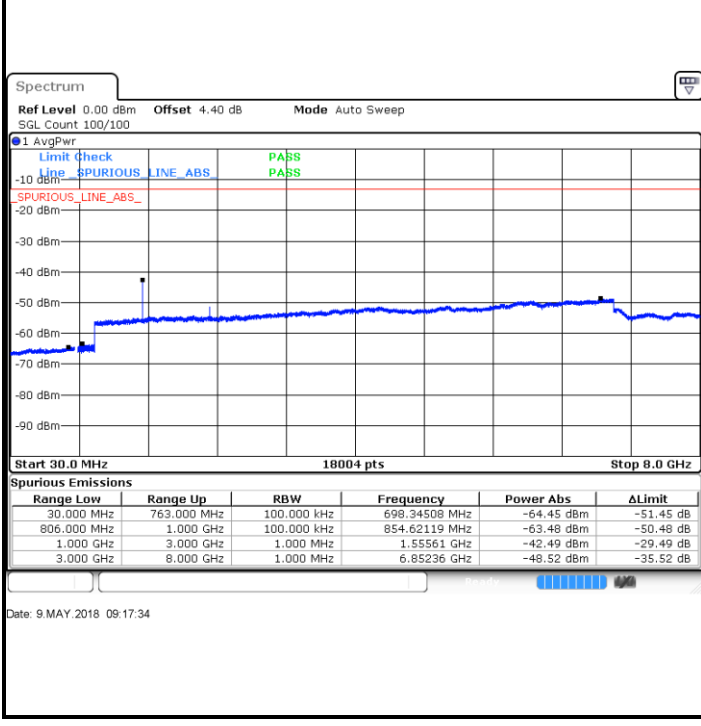

LTE Band 13 / 5MHz

Lowest Channel / QPSK

Lowest Channel / 16QAM

Date: 9 MAY.2018 09:05:01

Date: 9 MAY.2018 09:04:06

Middle Channel / QPSK

Middle Channel / 16QAM

Date: 9 MAY.2018 09:06:39

Date: 9 MAY.2018 09:07:34

LTE Band 13 / 5MHz

Highest Channel / QPSK

Highest Channel / 16QAM

LTE Band 13 / 10MHz

Middle Channel / QPSK

Middle Channel / 16QAM

LTE Band 38 / 5MHz

Lowest Channel / QPSK

Lowest Channel / 16QAM

Date: 9 MAY.2018 10:02:00

Date: 9 MAY.2018 10:02:56

Middle Channel / QPSK

Middle Channel / 16QAM

Date: 9 MAY.2018 10:03:51

Date: 9 MAY.2018 10:04:47