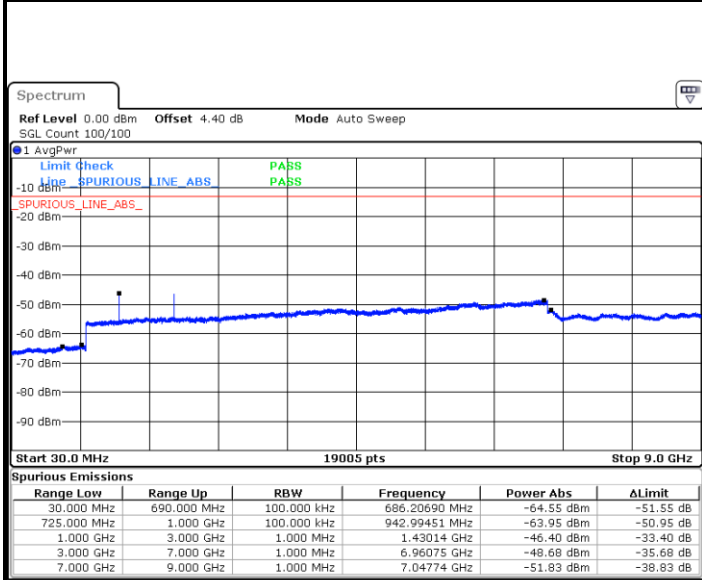

LTE Band 12 / 1.4MHz

Lowest Channel / QPSK

Lowest Channel / 16QAM

Date: 8 MAY 2018 17:57:43

Date: 8 MAY 2018 17:58:38

Middle Channel / QPSK

Middle Channel / 16QAM

Date: 8 MAY 2018 18:00:28

Date: 8 MAY 2018 17:59:33

LTE Band 12 / 1.4MHz

Highest Channel / QPSK

Date: 8 MAY 2018 18:01:23

Highest Channel / 16QAM

Date: 8 MAY 2018 18:02:18

LTE Band 12 / 3MHz

Lowest Channel / QPSK