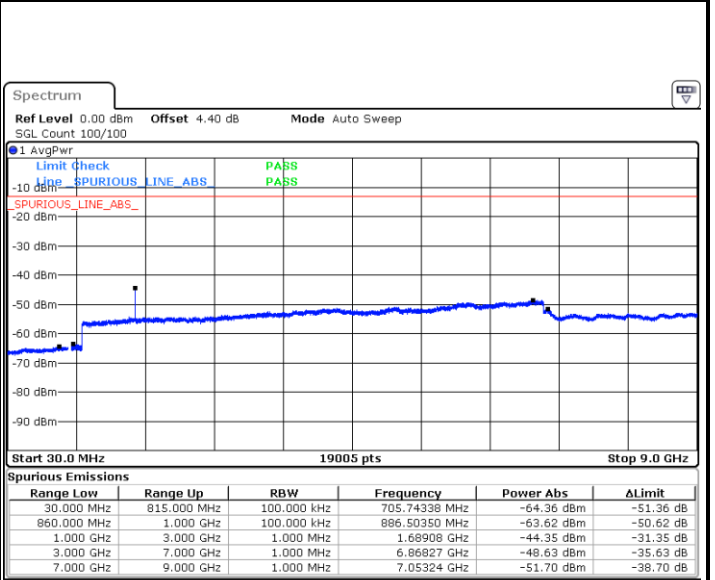

Highest Channel / QPSK

Date: 8 MAY 2018 11:51:01

Highest Channel / 16QAM

Date: 8 MAY 2018 11:51:56

LTE Band 5 / 5MHz

Lowest Channel / QPSK

Date: 8 MAY.2018 12:00:06

Lowest Channel / 16QAM

Date: 8 MAY.2018 12:01:02

Middle Channel / QPSK

Date: 8 MAY.2018 12:02:40

Middle Channel / 16QAM

Date: 8 MAY.2018 12:03:35

LTE Band 5 / 5MHz

Highest Channel / QPSK

Date: 8 MAY.2018 12:11:45

Highest Channel / 16QAM

Date: 8 MAY.2018 12:12:40

LTE Band 5 / 10MHz

Lowest Channel / QPSK

Date: 8 MAY.2018 12:20:51

Lowest Channel / 16QAM

Date: 8 MAY.2018 12:21:46

LTE Band 5 / 10MHz