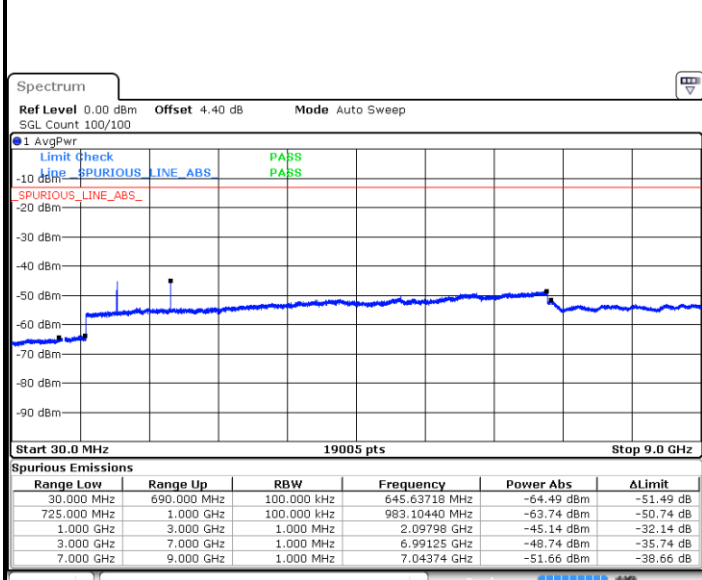

LTE Band 12 / 1.4MHz

Lowest Channel / QPSK

Lowest Channel / 16QAM

Date: 8 MAY 2018 17:57:43

Date: 8 MAY 2018 17:58:38

Middle Channel / QPSK

Middle Channel / 16QAM

Date: 8 MAY 2018 18:00:28

Date: 8 MAY 2018 17:59:33

LTE Band 12 / 1.4MHz

Highest Channel / QPSK

Date: 8 MAY 2018 18:01:23

Highest Channel / 16QAM

Date: 8 MAY 2018 18:02:18

LTE Band 12 / 3MHz

Lowest Channel / QPSK

Date: 8 MAY 2018 18:14:27

Lowest Channel / 16QAM

Date: 8 MAY 2018 18:15:22

LTE Band 12 / 3MHz

Middle Channel / QPSK

Middle Channel / 16QAM

Date: 8 MAY.2018 18:17:12

Date: 8 MAY.2018 18:16:17

Highest Channel / QPSK

Highest Channel / 16QAM

Date: 8 MAY.2018 18:16:07

Date: 8 MAY.2018 18:19:03

LTE Band 12 / 5MHz

Lowest Channel / QPSK

Lowest Channel / 16QAM

Date: 8 MAY.2018 18:31:11