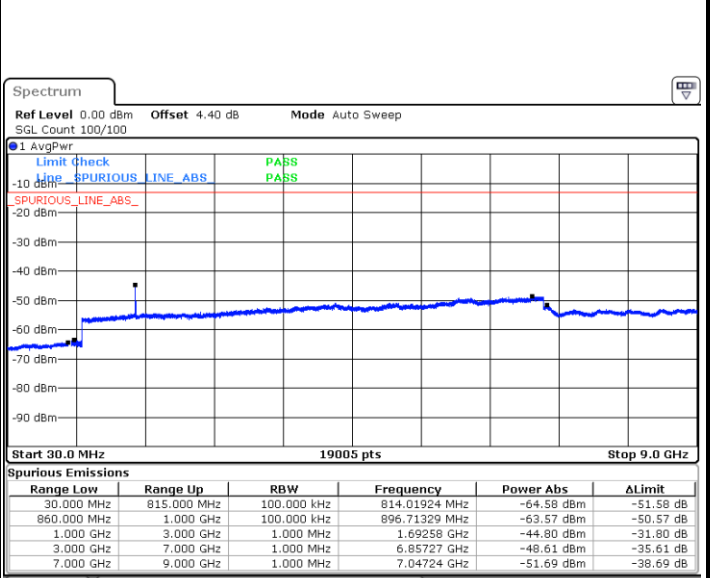

Date: 8 MAY 2018 11:22:07

LTE Band 5 / 1.4MHz

Highest Channel / QPSK

Date: 8 MAY.2018 11:30:17

Highest Channel / 16QAM

Date: 8 MAY.2018 11:31:12

LTE Band 5 / 3MHz

Lowest Channel / QPSK

Date: 8 MAY.2018 11:39:22

Lowest Channel / 16QAM

Date: 8 MAY.2018 11:40:17

LTE Band 5 / 3MHz

Middle Channel / QPSK

Date: 8 MAY 2018 11:41:55

Middle Channel / 16QAM

Date: 8 MAY 2018 11:42:50

Highest Channel / QPSK

Date: 8 MAY 2018 11:51:01

Highest Channel / 16QAM

Date: 8 MAY 2018 11:51:56

LTE Band 5 / 5MHz

Lowest Channel / QPSK

Date: 8 MAY.2018 12:00:06

Lowest Channel / 16QAM

Date: 8 MAY.2018 12:01:02

Middle Channel / QPSK

Date: 8 MAY.2018 12:02:40

Middle Channel / 16QAM

Date: 8 MAY.2018 12:03:35

LTE Band 5 / 5MHz

Highest Channel / QPSK

Date: 8 MAY.2018 12:11:45