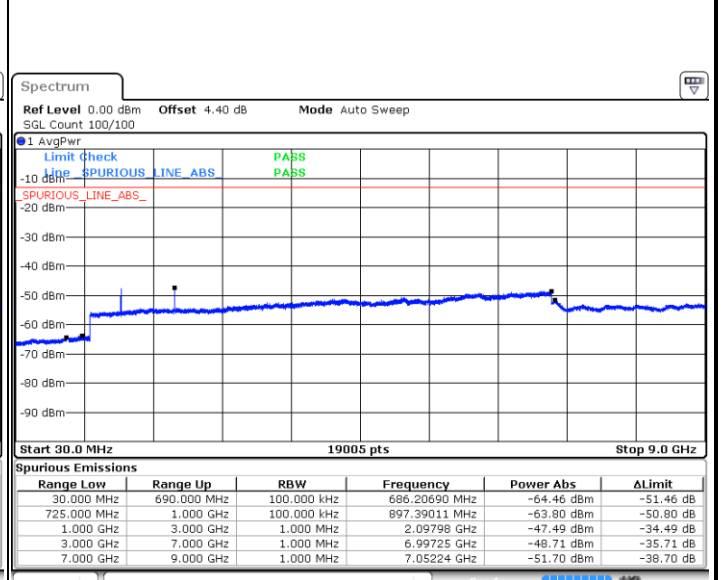

LTE Band 12 / 1.4MHz

Lowest Channel / QPSK

Lowest Channel / 16QAM

Date: 8 MAY 2018 17:57:43

Date: 8 MAY 2018 17:58:38

Middle Channel / QPSK

Middle Channel / 16QAM

Date: 8 MAY 2018 18:00:28

Date: 8 MAY 2018 17:59:33

LTE Band 12 / 1.4MHz

Highest Channel / QPSK

Date: 8 MAY 2018 18:01:23

Highest Channel / 16QAM

Date: 8 MAY 2018 18:02:18

LTE Band 12 / 3MHz

Lowest Channel / QPSK

Date: 8 MAY 2018 18:14:27

Lowest Channel / 16QAM

Date: 8 MAY 2018 18:15:22

LTE Band 12 / 3MHz

Middle Channel / QPSK

Middle Channel / 16QAM

Date: 8 MAY.2018 18:17:12

Date: 8 MAY.2018 18:16:17

Highest Channel / QPSK

Highest Channel / 16QAM

Date: 8 MAY.2018 18:16:07

Date: 8 MAY.2018 18:19:03

LTE Band 12 / 5MHz

Lowest Channel / QPSK

Lowest Channel / 16QAM

Date: 8 MAY.2018 18:31:11