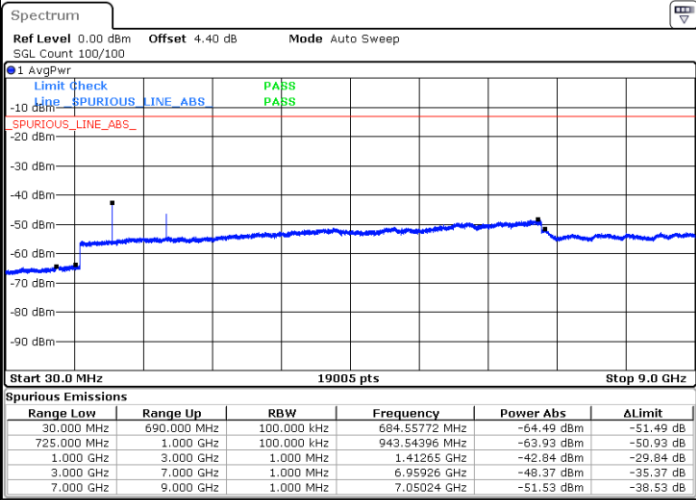

Date: 8 MAY 2018 17:59:33

LTE Band 12 / 1.4MHz

Highest Channel / QPSK

Date: 8 MAY 2018 18:01:23

Highest Channel / 16QAM

Date: 8 MAY 2018 18:02:18

LTE Band 12 / 3MHz

Lowest Channel / QPSK

Date: 8 MAY 2018 18:14:27

Lowest Channel / 16QAM

Date: 8 MAY 2018 18:15:22

LTE Band 12 / 3MHz

Middle Channel / QPSK

Middle Channel / 16QAM

Date: 8 MAY.2018 18:17:12

Date: 8 MAY.2018 18:16:17

Highest Channel / QPSK

Highest Channel / 16QAM

Date: 8 MAY.2018 18:16:07

Date: 8 MAY.2018 18:19:03

LTE Band 12 / 5MHz

Lowest Channel / QPSK

Lowest Channel / 16QAM

Date: 8 MAY.2018 18:31:11