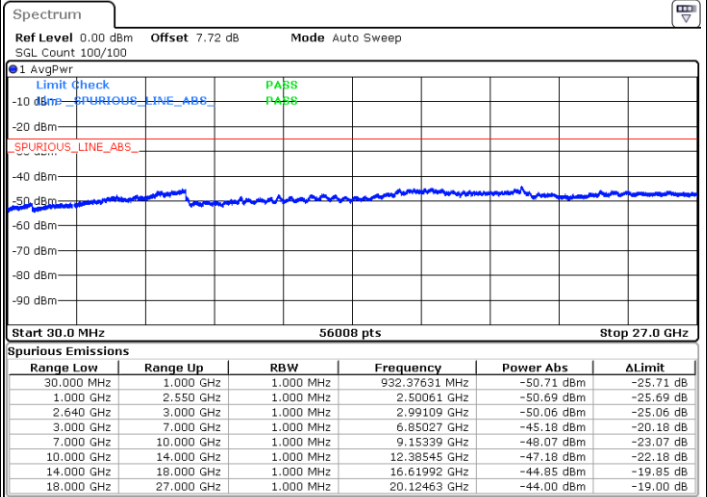

LTE Band 13 / 5MHz

Lowest Channel / QPSK

Lowest Channel / 16QAM

Date: 9 MAY.2018 09:05:01

Date: 9 MAY.2018 09:04:06

Middle Channel / QPSK

Middle Channel / 16QAM

Date: 9 MAY.2018 09:06:39

Date: 9 MAY.2018 09:07:34

LTE Band 13 / 5MHz

Highest Channel / QPSK

Highest Channel / 16QAM

LTE Band 13 / 10MHz

Middle Channel / QPSK

Middle Channel / 16QAM

LTE Band 38 / 5MHz

Lowest Channel / QPSK

Lowest Channel / 16QAM

Date: 9 MAY.2018 10:02:00

Date: 9 MAY.2018 10:02:56

Middle Channel / QPSK

Middle Channel / 16QAM

Date: 9 MAY.2018 10:03:51

Date: 9 MAY.2018 10:04:47