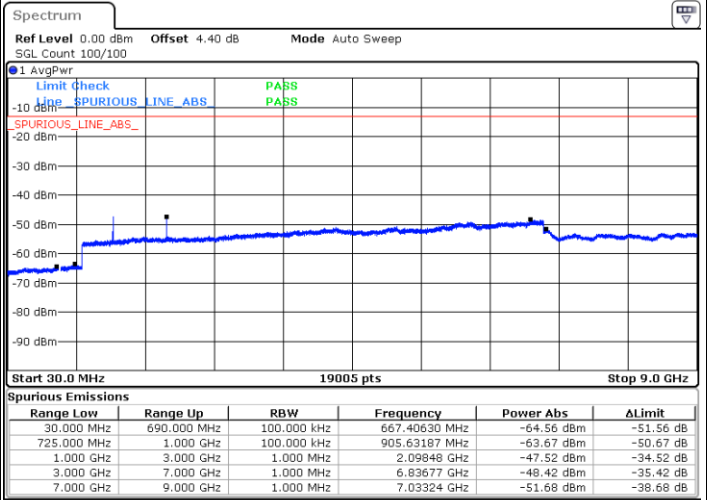

Date: 8 MAY 2018 18:14:27

Lowest Channel / 16QAM

Date: 8 MAY 2018 18:15:22

LTE Band 12 / 3MHz

Middle Channel / QPSK

Middle Channel / 16QAM

Date: 8 MAY.2018 18:17:12

Date: 8 MAY.2018 18:16:17

Highest Channel / QPSK

Highest Channel / 16QAM

Date: 8 MAY.2018 18:16:07

Date: 8 MAY.2018 18:19:03

LTE Band 12 / 5MHz

Lowest Channel / QPSK

Lowest Channel / 16QAM

Date: 8 MAY.2018 18:31:11

Date: 8 MAY.2018 18:32:06

Middle Channel / QPSK

Middle Channel / 16QAM

Date: 8 MAY.2018 18:33:56

Date: 8 MAY.2018 18:33:01

LTE Band 12 / 5MHz

Highest Channel / QPSK

Date: 8 MAY.2018 18:34:52