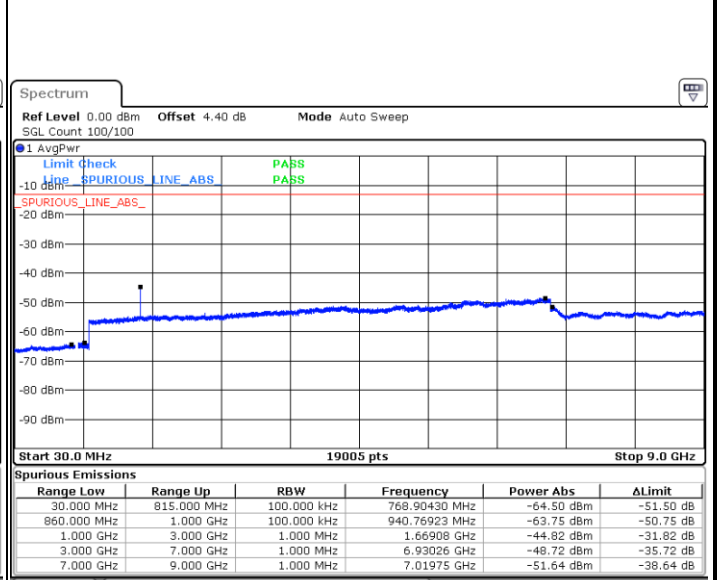

Highest Channel / QPSK

Date: 8 MAY 2018 11:51:01

Highest Channel / 16QAM

Date: 8 MAY 2018 11:51:56

LTE Band 5 / 5MHz

Lowest Channel / QPSK

Date: 8 MAY.2018 12:00:06

Lowest Channel / 16QAM

Date: 8 MAY.2018 12:01:02

Middle Channel / QPSK

Date: 8 MAY.2018 12:02:40

Middle Channel / 16QAM

Date: 8 MAY.2018 12:03:35

LTE Band 5 / 5MHz

Highest Channel / QPSK

Date: 8 MAY.2018 12:11:45

Highest Channel / 16QAM

Date: 8 MAY.2018 12:12:40

LTE Band 5 / 10MHz

Lowest Channel / QPSK

Date: 8 MAY.2018 12:20:51

Lowest Channel / 16QAM

Date: 8 MAY.2018 12:21:46

LTE Band 5 / 10MHz