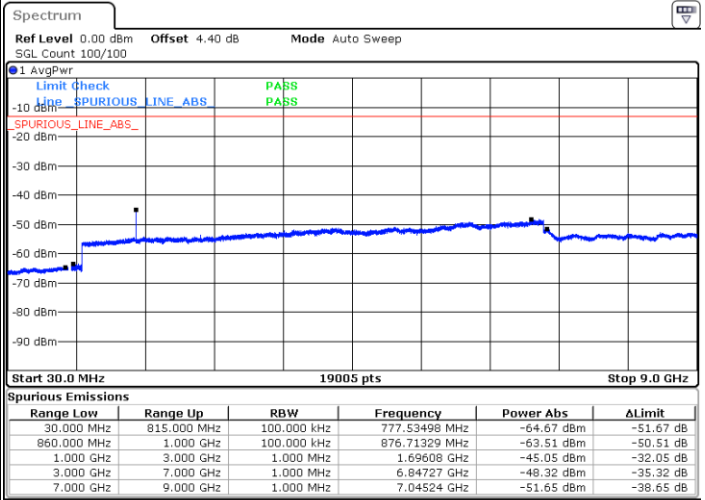

LTE Band 5 / 1.4MHz

Lowest Channel / QPSK

Lowest Channel / 16QAM

Date: 8 MAY 2018 11:18:38

Date: 8 MAY 2018 11:19:34

Middle Channel / QPSK

Middle Channel / 16QAM

Date: 8 MAY 2018 11:21:12

Date: 8 MAY 2018 11:22:07

LTE Band 5 / 1.4MHz

Highest Channel / QPSK

Date: 8 MAY.2018 11:30:17

Highest Channel / 16QAM

Date: 8 MAY.2018 11:31:12

LTE Band 5 / 3MHz

Lowest Channel / QPSK

Date: 8 MAY.2018 11:39:22

Lowest Channel / 16QAM

Date: 8 MAY.2018 11:40:17

LTE Band 5 / 3MHz

Middle Channel / QPSK

Date: 8 MAY 2018 11:41:55

Middle Channel / 16QAM

Date: 8 MAY 2018 11:42:50

Highest Channel / QPSK

Date: 8 MAY 2018 11:51:01

Highest Channel / 16QAM

Date: 8 MAY 2018 11:51:56

LTE Band 5 / 5MHz

Lowest Channel / QPSK

Date: 8 MAY.2018 12:00:06

Lowest Channel / 16QAM