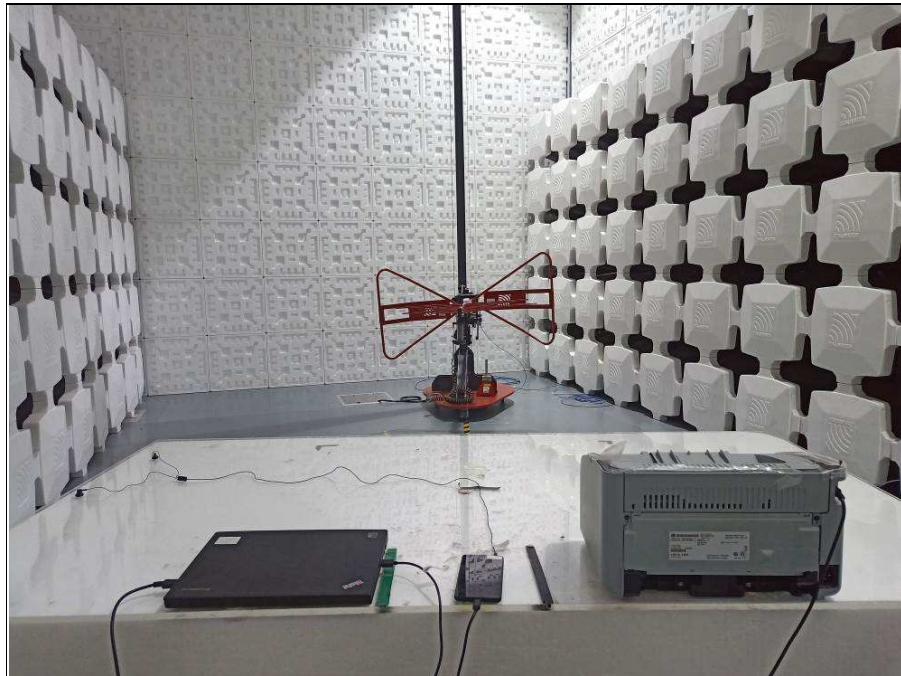

SET-UP FOR CONDUCTED EMISSION TEST

SET-UP FOR RADIATED EMISSION TEST

Frequency Range < 30MHz ~1GHz >

Frequency Range< Above 1GHz >