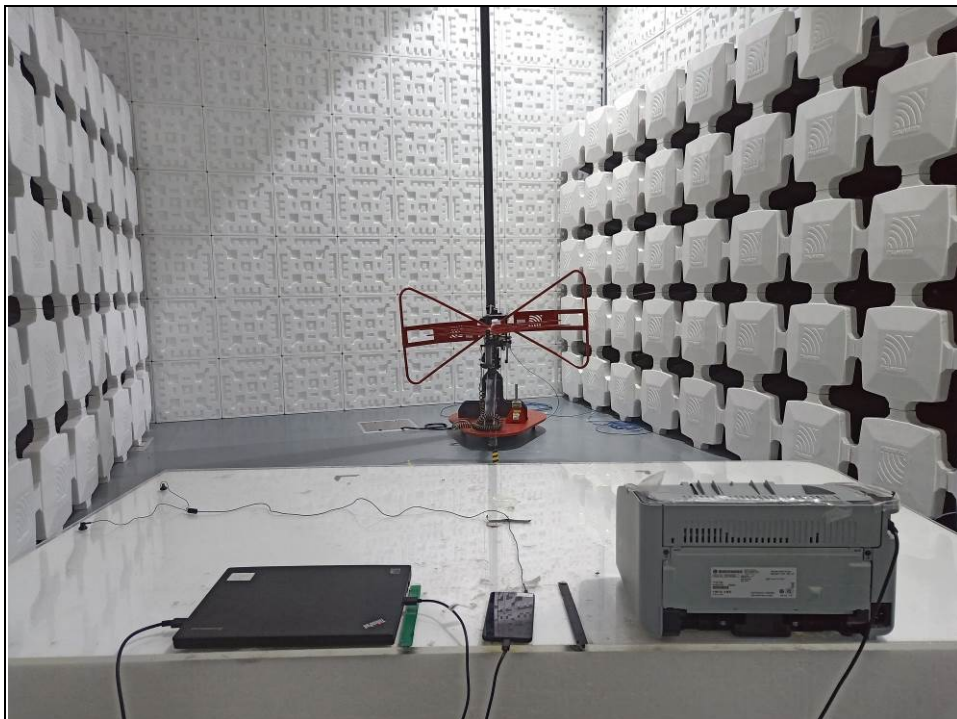

SET-UP FOR CONDUCTED EMISSION TEST

SET-UP FOR RADIATED EMISSION TEST

Frequency Range < 30MHz ~1GHz >

Frequency Range < Above 1GHz >