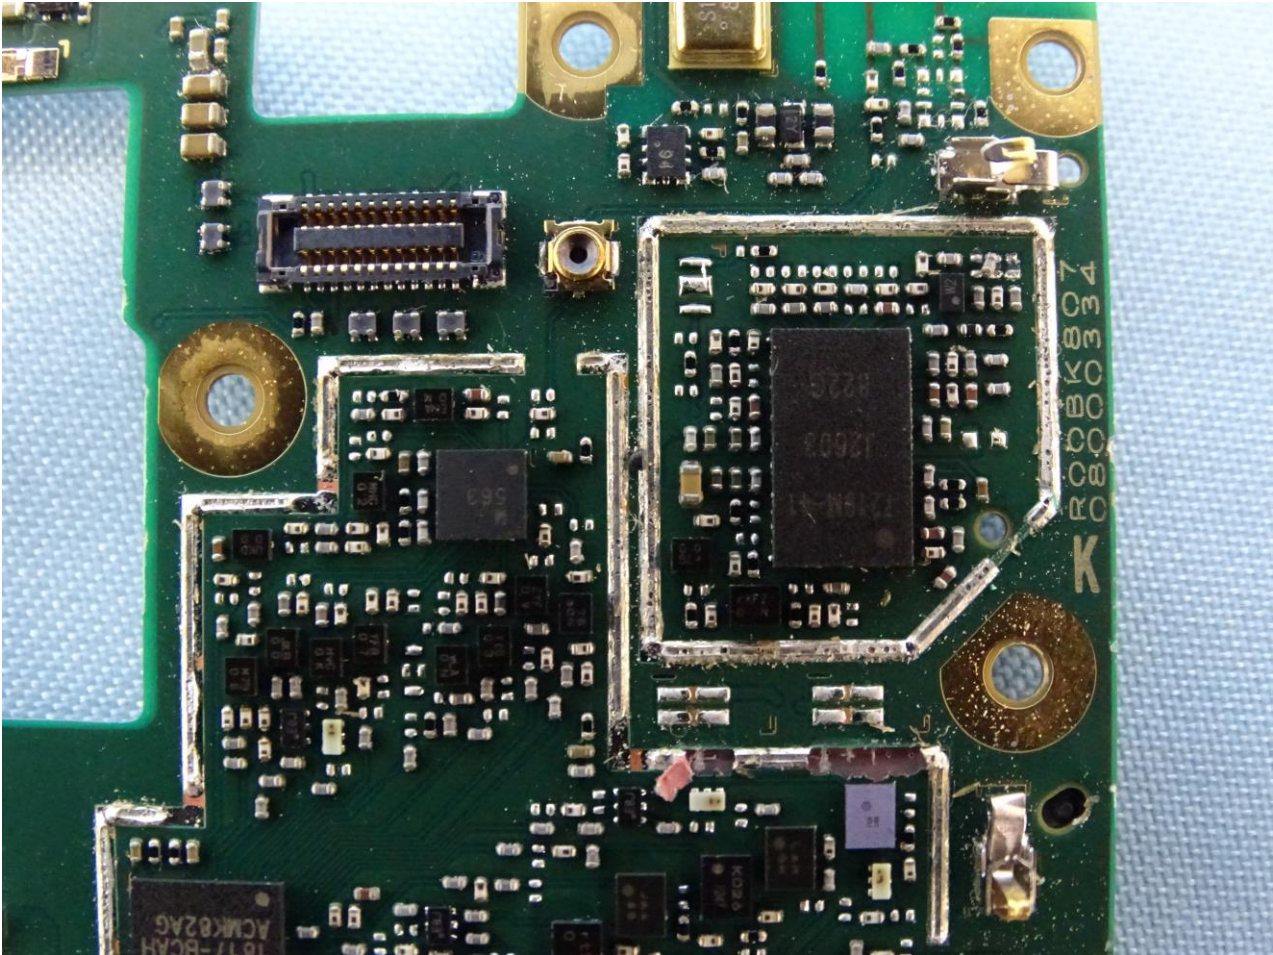

3. Internal Photograph of EUT

Brand Name: NOKIA / Model Name: TA-1115

Brand Name: NOKIA / Model Name: TA-1115

Brand Name: NOKIA / Model Name: TA-1115

Brand Name: NOKIA / Model Name: TA-1115

Brand Name: NOKIA / Model Name: TA-1115

Brand Name: NOKIA / Model Name: TA-1115

Brand Name: NOKIA / Model Name: TA-1115

Brand Name: NOKIA / Model Name: TA-1115

Brand Name: NOKIA / Model Name: TA-1115

Brand Name: NOKIA / Model Name: TA-1115

Brand Name: NOKIA / Model Name: TA-1115

WWAN Main Antenna

Brand Name: NOKIA / Model Name: TA-1115

Bluetooth & WLAN & GPS Antenna

Brand Name: NOKIA / Model Name: TA-1115

————THE END————