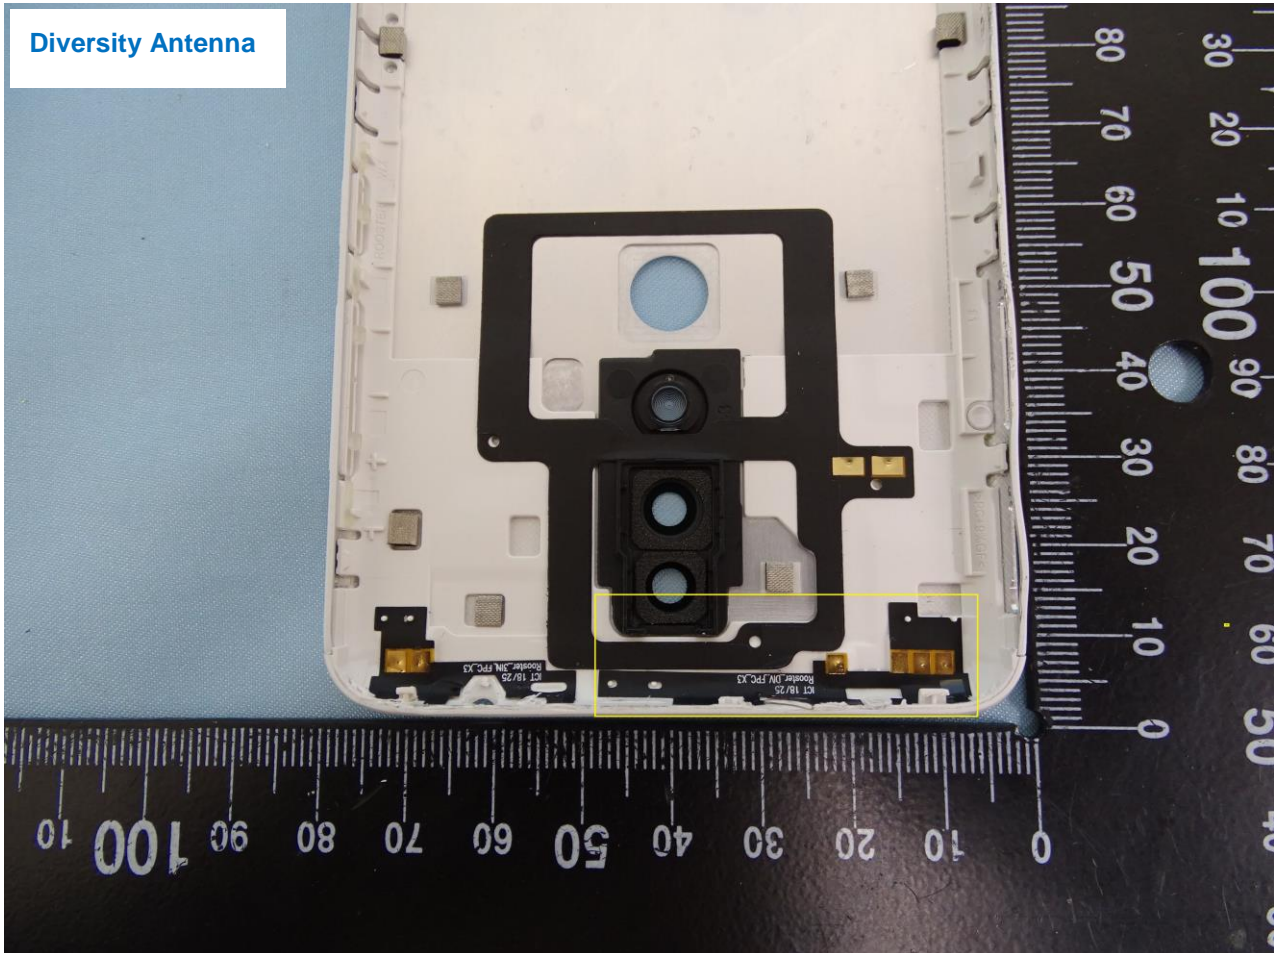

WWAN Main Antenna

Brand Name: NOKIA / Model Name: TA-1115

Bluetooth & WLAN & GPS Antenna

Brand Name: NOKIA / Model Name: TA-1115

————THE END————