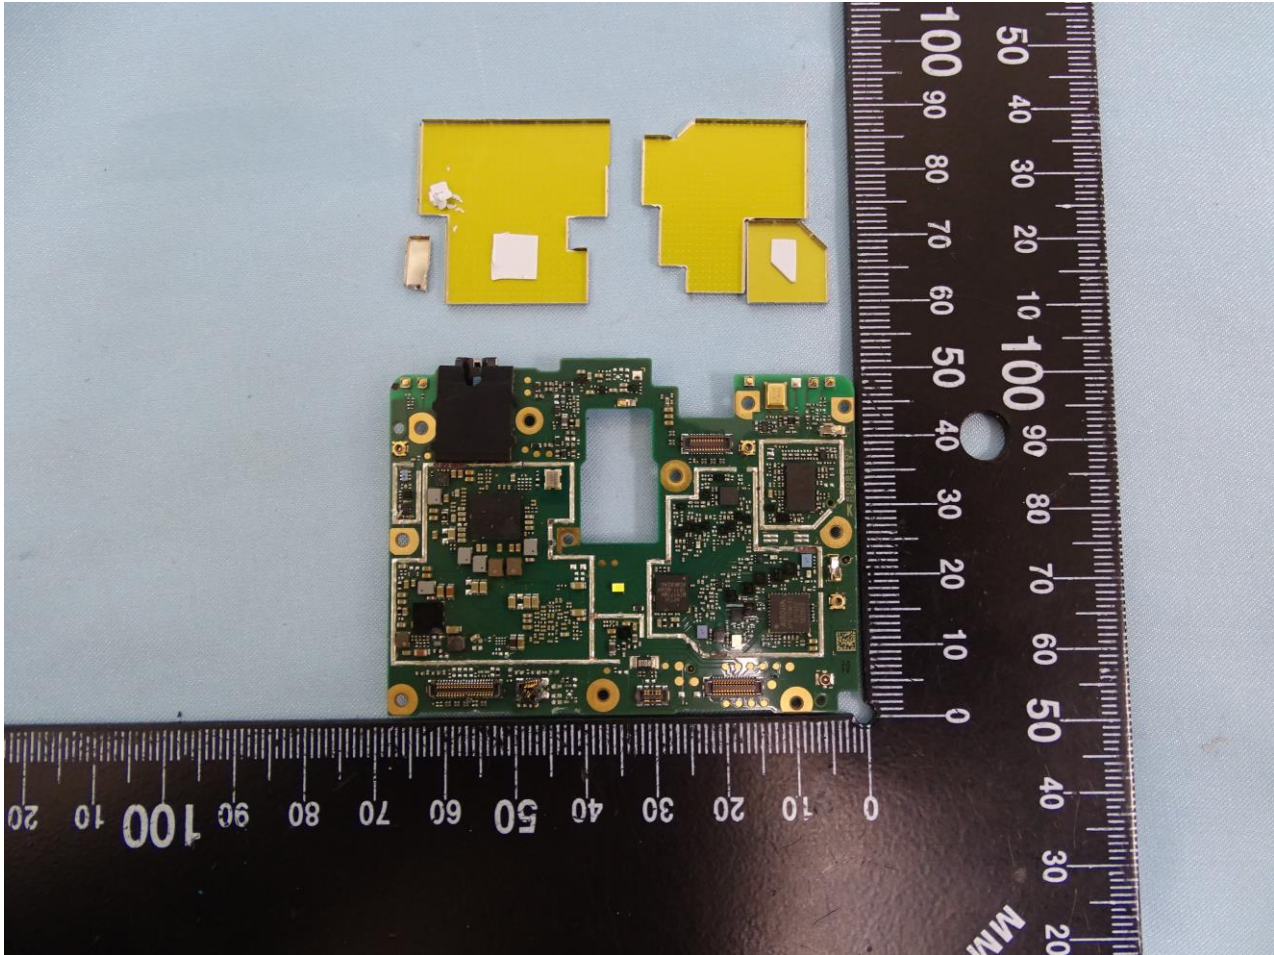

3. Internal Photograph of EUT

Brand Name: NOKIA / Model Name: TA-1115

Brand Name: NOKIA / Model Name: TA-1115

Brand Name: NOKIA / Model Name: TA-1115

Brand Name: NOKIA / Model Name: TA-1115

Brand Name: NOKIA / Model Name: TA-1115

Brand Name: NOKIA / Model Name: TA-1115

Brand Name: NOKIA / Model Name: TA-1115

Brand Name: NOKIA / Model Name: TA-1115

Brand Name: NOKIA / Model Name: TA-1115

Brand Name: NOKIA / Model Name: TA-1115

Brand Name: NOKIA / Model Name: TA-1115

WWAN Main Antenna

Brand Name: NOKIA / Model Name: TA-1115

Bluetooth & WLAN & GPS Antenna

Brand Name: NOKIA / Model Name: TA-1115

————THE END————