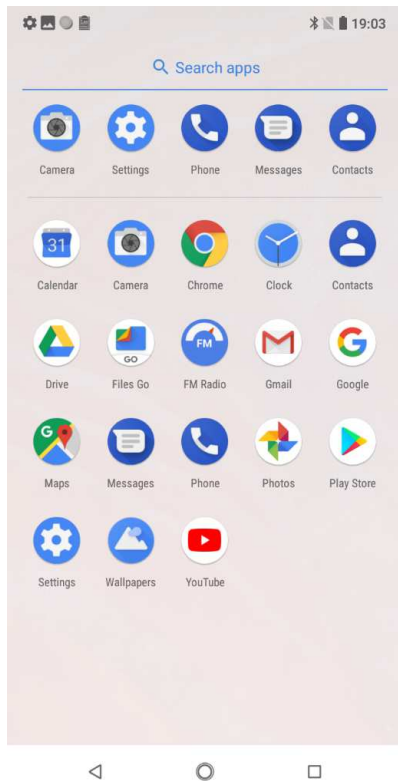

E-Label

- **Settings->System->Certification**

Model: TA-1113
Designed by HMD Global Oy
Bertel Jungin aukio 9, 02600 Espoo, Finland
FCC ID: 2AJOTTA-1113