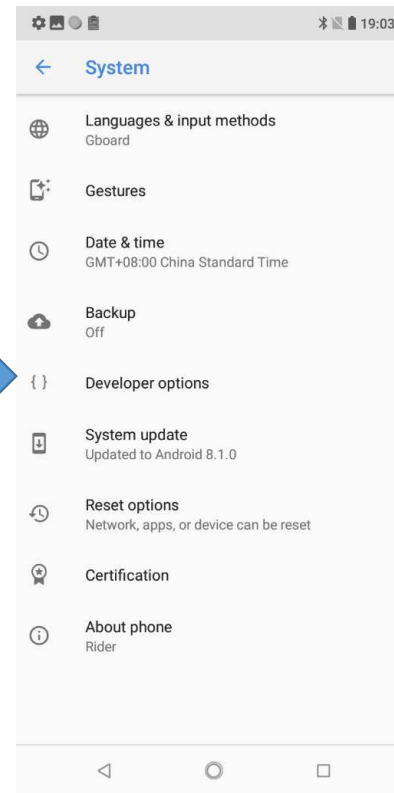

E-Label

- **Settings->System->Certification**

Model: TA-1113
Designed by HMD Global Oy
Bertel Jungin aukio 9, 02600 Espoo, Finland
FCC ID: 2AJOTTA-1113