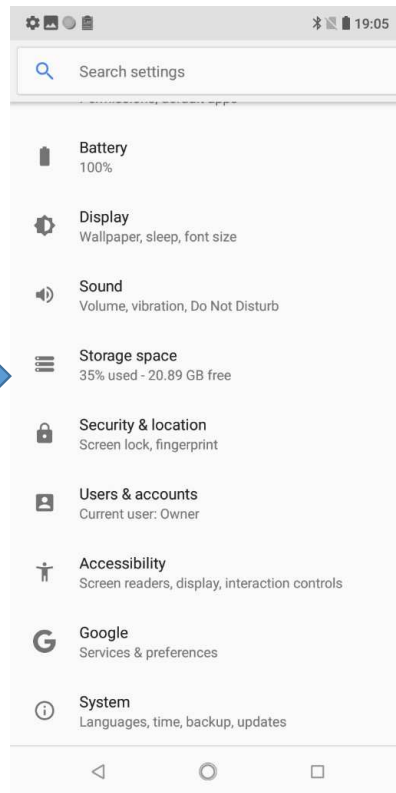

E-Label

- **Settings->System->Certification**

Model: TA-1113
Designed by HMD Global Oy
Bertel Jungin aukio 9, 02600 Espoo, Finland
FCC ID: 2AJOTTA-1113