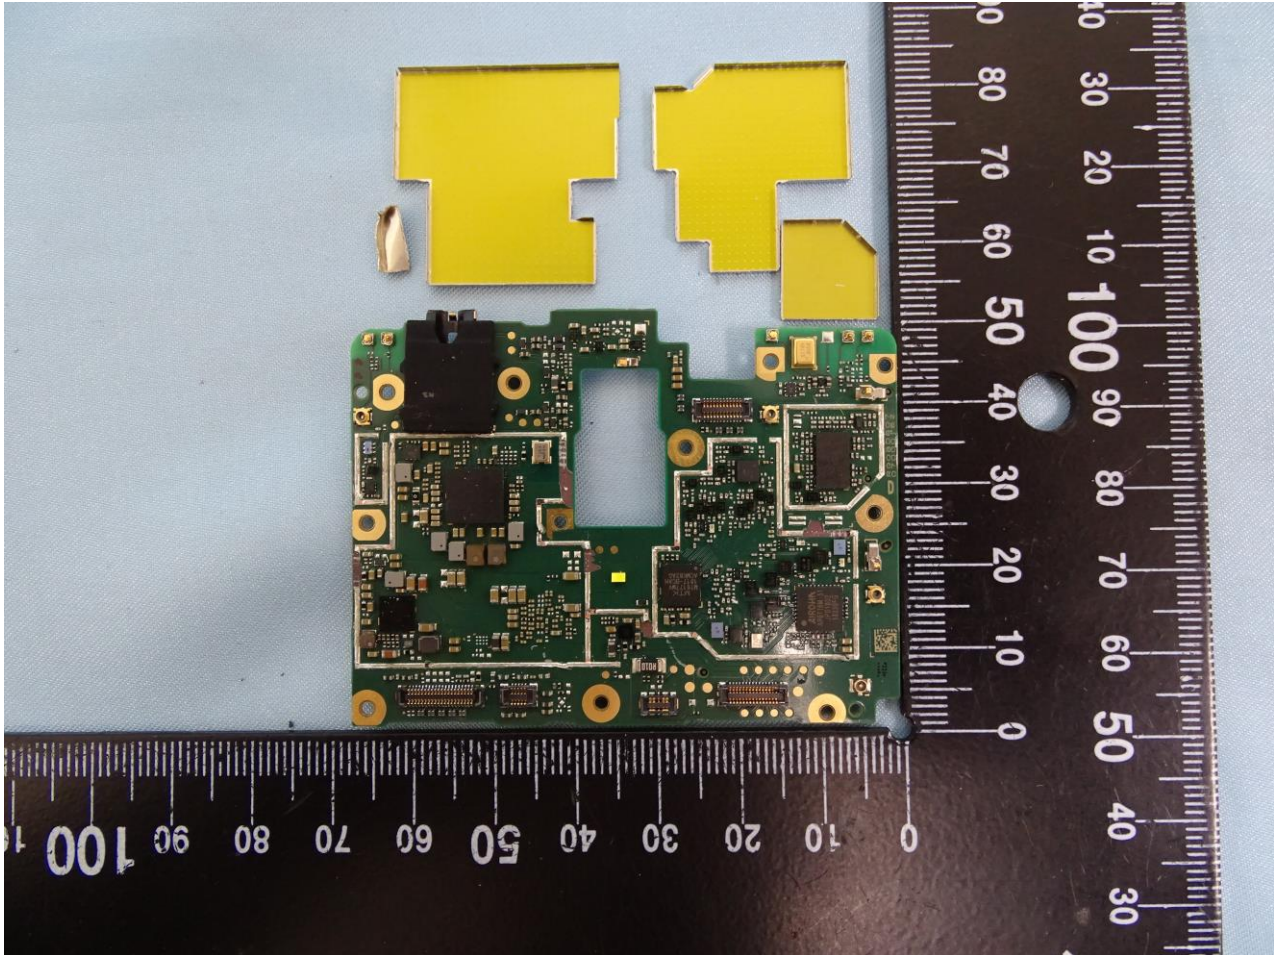

3. Internal Photograph of EUT

Brand Name: NOKIA / Model Name: TA-1113

Brand Name: NOKIA / Model Name: TA-1113

Brand Name: NOKIA / Model Name: TA-1113

Brand Name: NOKIA / Model Name: TA-1113

Brand Name: NOKIA / Model Name: TA-1113

Brand Name: NOKIA / Model Name: TA-1113

Brand Name: NOKIA / Model Name: TA-1113

Brand Name: NOKIA / Model Name: TA-1113

Brand Name: NOKIA / Model Name: TA-1113

Brand Name: NOKIA / Model Name: TA-1113

Brand Name: NOKIA / Model Name: TA-1113

WWAN Main Antenna

Brand Name: NOKIA / Model Name: TA-1113

Bluetooth & WLAN & GPS Antenna

Brand Name: NOKIA / Model Name: TA-1113

————THE END————