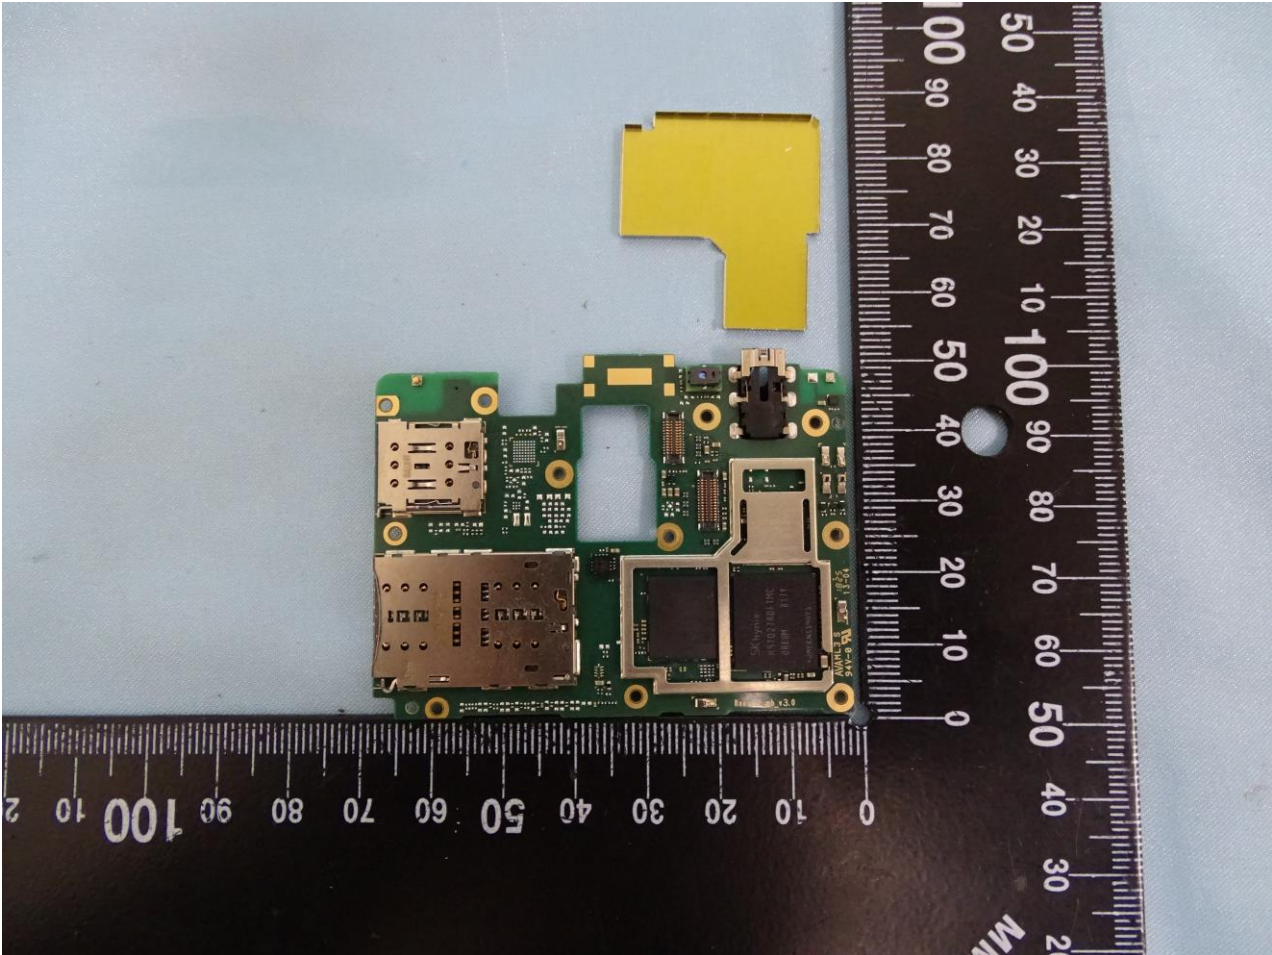

3. Internal Photograph of EUT

Brand Name: NOKIA / Model Name: TA-1113

Brand Name: NOKIA / Model Name: TA-1113

Brand Name: NOKIA / Model Name: TA-1113

Brand Name: NOKIA / Model Name: TA-1113

Brand Name: NOKIA / Model Name: TA-1113

Brand Name: NOKIA / Model Name: TA-1113

Brand Name: NOKIA / Model Name: TA-1113

Brand Name: NOKIA / Model Name: TA-1113

Brand Name: NOKIA / Model Name: TA-1113

Brand Name: NOKIA / Model Name: TA-1113

Brand Name: NOKIA / Model Name: TA-1113

WWAN Main Antenna

Brand Name: NOKIA / Model Name: TA-1113

Bluetooth & WLAN & GPS Antenna

Brand Name: NOKIA / Model Name: TA-1113

————THE END————