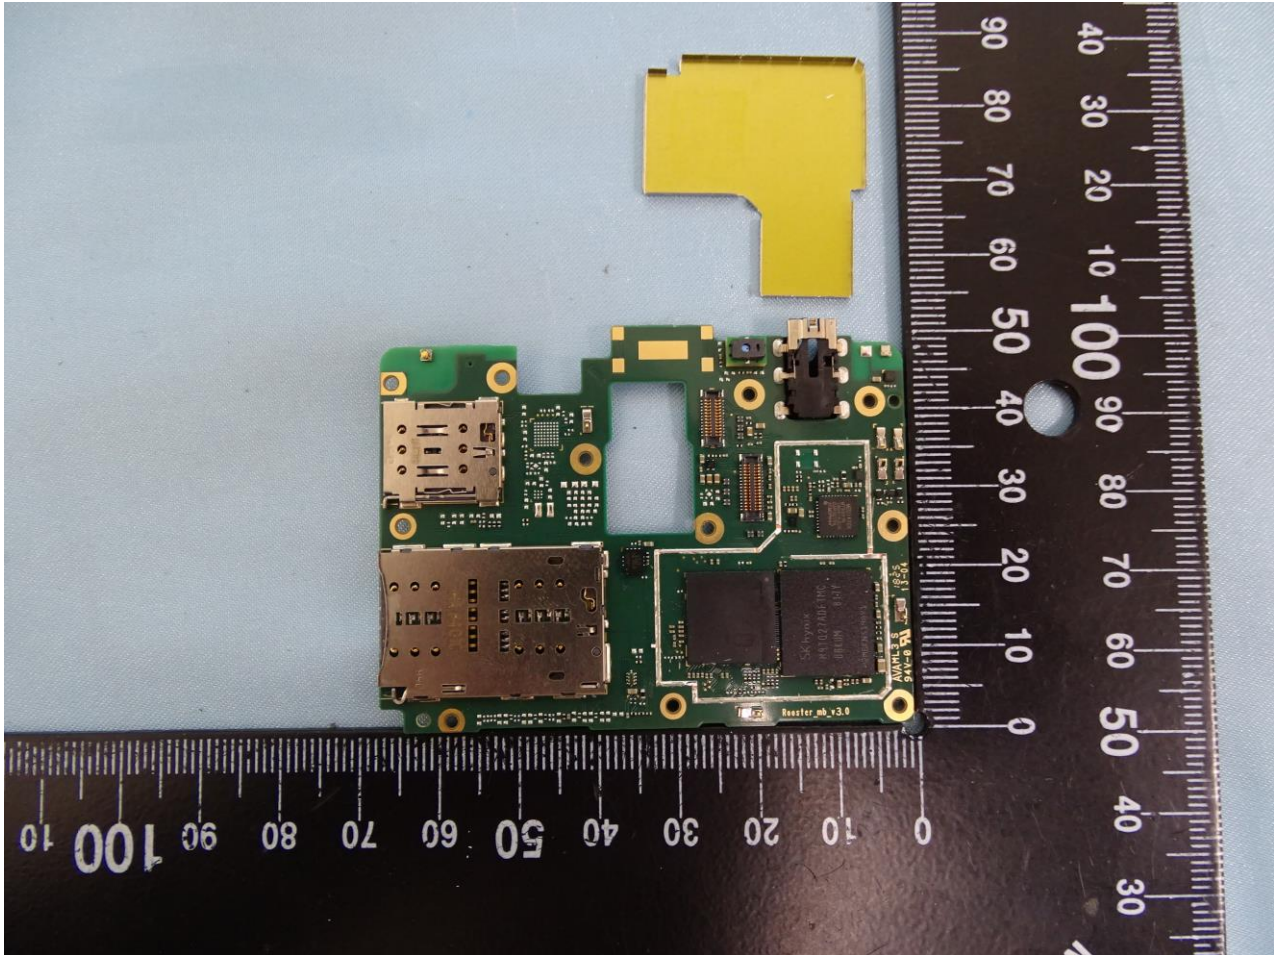

3. Internal Photograph of EUT

Brand Name: NOKIA / Model Name: TA-1113

Brand Name: NOKIA / Model Name: TA-1113

Brand Name: NOKIA / Model Name: TA-1113

Brand Name: NOKIA / Model Name: TA-1113

Brand Name: NOKIA / Model Name: TA-1113

Brand Name: NOKIA / Model Name: TA-1113

Brand Name: NOKIA / Model Name: TA-1113

Brand Name: NOKIA / Model Name: TA-1113

Brand Name: NOKIA / Model Name: TA-1113

Brand Name: NOKIA / Model Name: TA-1113

Brand Name: NOKIA / Model Name: TA-1113

WWAN Main Antenna

Brand Name: NOKIA / Model Name: TA-1113

Bluetooth & WLAN & GPS Antenna

Brand Name: NOKIA / Model Name: TA-1113

————THE END————