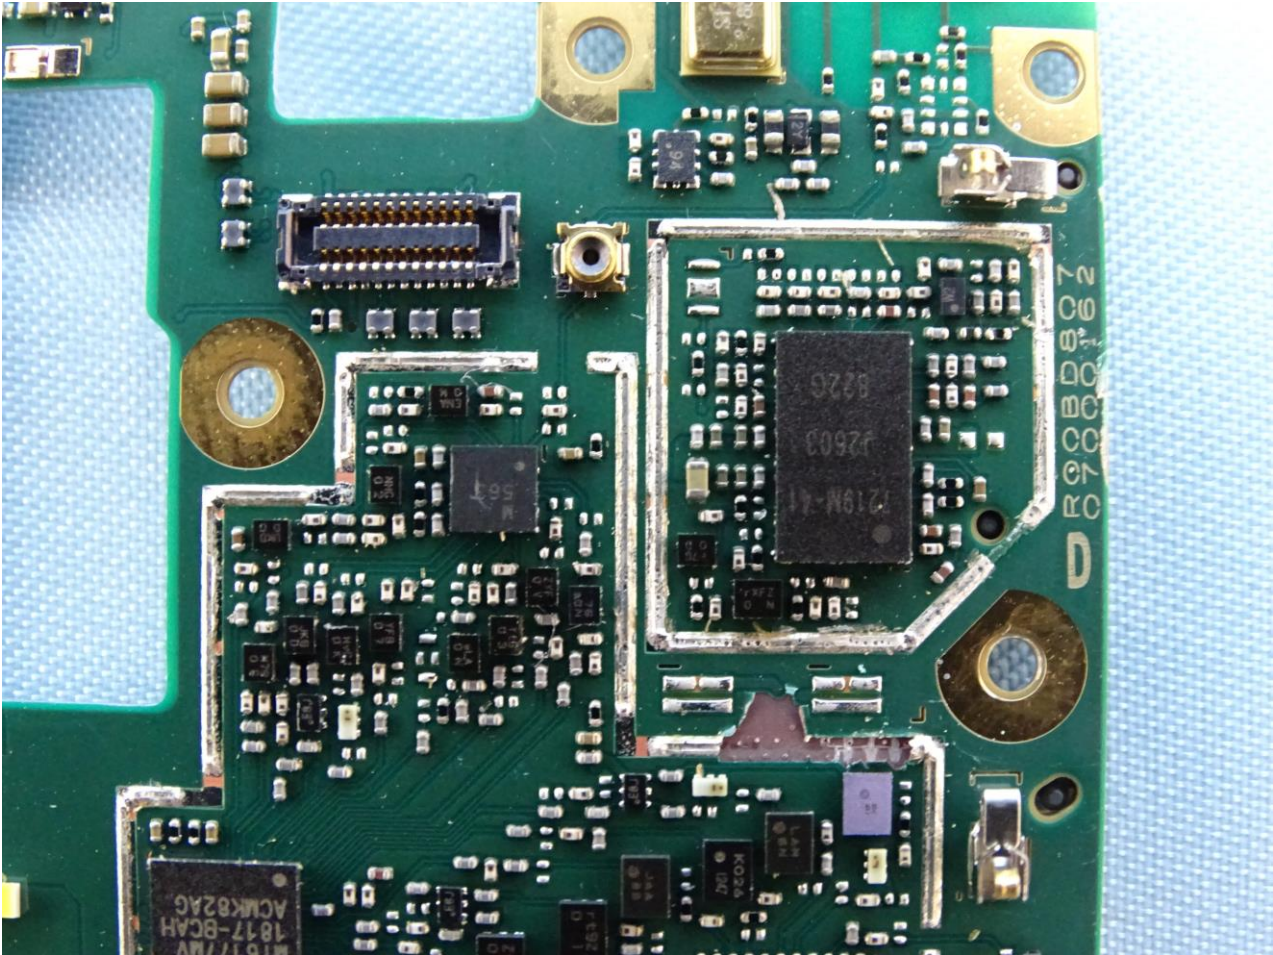

3. Internal Photograph of EUT

Brand Name: NOKIA / Model Name: TA-1113

Brand Name: NOKIA / Model Name: TA-1113

Brand Name: NOKIA / Model Name: TA-1113

Brand Name: NOKIA / Model Name: TA-1113

Brand Name: NOKIA / Model Name: TA-1113

Brand Name: NOKIA / Model Name: TA-1113

Brand Name: NOKIA / Model Name: TA-1113

Brand Name: NOKIA / Model Name: TA-1113

Brand Name: NOKIA / Model Name: TA-1113

Brand Name: NOKIA / Model Name: TA-1113

Brand Name: NOKIA / Model Name: TA-1113

WWAN Main Antenna

Brand Name: NOKIA / Model Name: TA-1113

Bluetooth & WLAN & GPS Antenna

Brand Name: NOKIA / Model Name: TA-1113

————THE END————