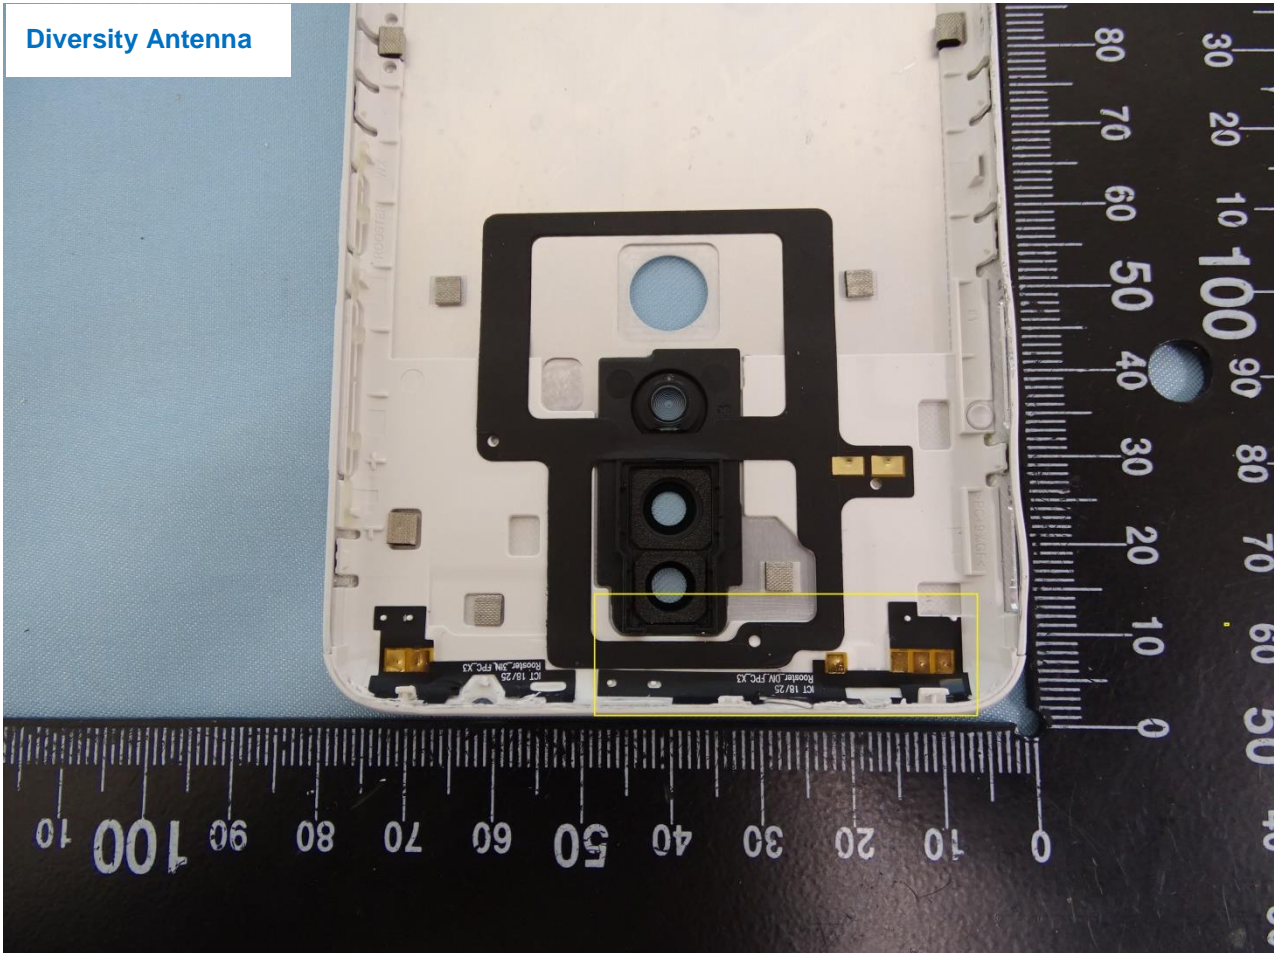

WWAN Main Antenna

Brand Name: NOKIA / Model Name: TA-1113

Bluetooth & WLAN & GPS Antenna

Brand Name: NOKIA / Model Name: TA-1113

————THE END————