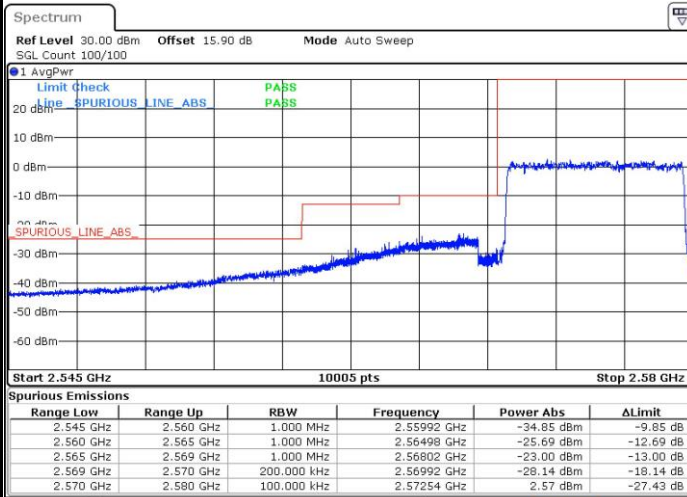

Highest Band Edge / Full RB

Date: 4 SEP.2018 15:06:25

LTE Band 38 / 10MHz / 16QAM

Lowest Band Edge / 1 RB

Date: 4 SEP.2018 15:02:52

Highest Band Edge / 1 RB

Date: 4 SEP.2018 15:09:57

Lowest Band Edge / Full RB

Date: 4 SEP.2018 15:05:14

Highest Band Edge / Full RB

Date: 4 SEP.2018 15:07:35

LTE Band 38 / 10MHz / 64QAM

Lowest Band Edge / 1 RB

Date: 4 SEP.2018 15:34:43

Highest Band Edge / 1 RB

Date: 4 SEP.2018 15:38:16

Lowest Band Edge / Full RB

Date: 4 SEP.2018 15:35:54

Highest Band Edge / Full RB

Date: 4 SEP.2018 15:37:05

LTE Band 38 / 15MHz / QPSK

Lowest Band Edge / 1 RB

Date: 4 SEP.2018 15:11:08

Highest Band Edge / 1 RB

Date: 4 SEP.2018 15:18:12

Lowest Band Edge / Full RB

Date: 4 SEP.2018 15:13:29

Highest Band Edge / Full RB

Date: 4 SEP.2018 15:15:51

LTE Band 38 / 15MHz / 16QAM

Lowest Band Edge / 1 RB

Date: 4 SEP.2018 15:12:18