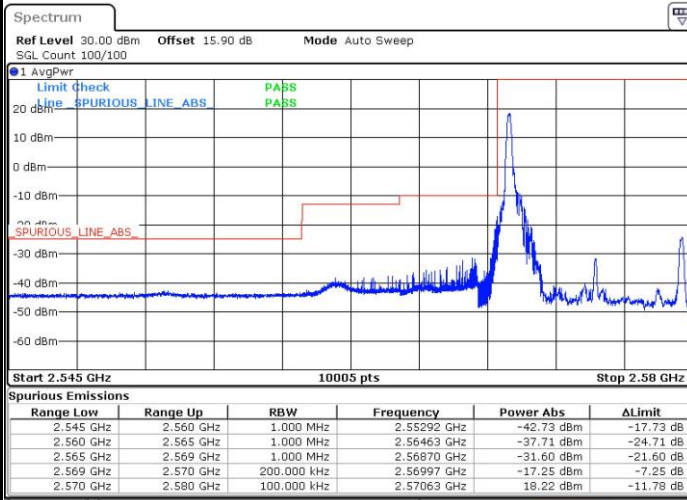

Highest Band Edge / Full RB

Date: 4 SEP.2018 15:06:25

LTE Band 38 / 10MHz / 16QAM

Lowest Band Edge / 1 RB

Date: 4 SEP.2018 15:02:52

Highest Band Edge / 1 RB

Date: 4 SEP.2018 15:09:57

Lowest Band Edge / Full RB

Date: 4 SEP.2018 15:05:14

Highest Band Edge / Full RB

Date: 4 SEP.2018 15:07:35

LTE Band 38 / 10MHz / 64QAM

Lowest Band Edge / 1 RB

Date: 4 SEP.2018 15:34:43

Highest Band Edge / 1 RB

Date: 4 SEP.2018 15:38:16

Lowest Band Edge / Full RB

Date: 4 SEP.2018 15:35:54

Highest Band Edge / Full RB

Date: 4 SEP.2018 15:37:05

LTE Band 38 / 15MHz / QPSK

Lowest Band Edge / 1 RB

Date: 4 SEP.2018 15:11:08

Highest Band Edge / 1 RB

Date: 4 SEP.2018 15:18:12

Lowest Band Edge / Full RB

Date: 4 SEP.2018 15:13:29

Highest Band Edge / Full RB

Date: 4 SEP.2018 15:15:51

LTE Band 38 / 15MHz / 16QAM

Lowest Band Edge / 1 RB

Date: 4 SEP.2018 15:12:18