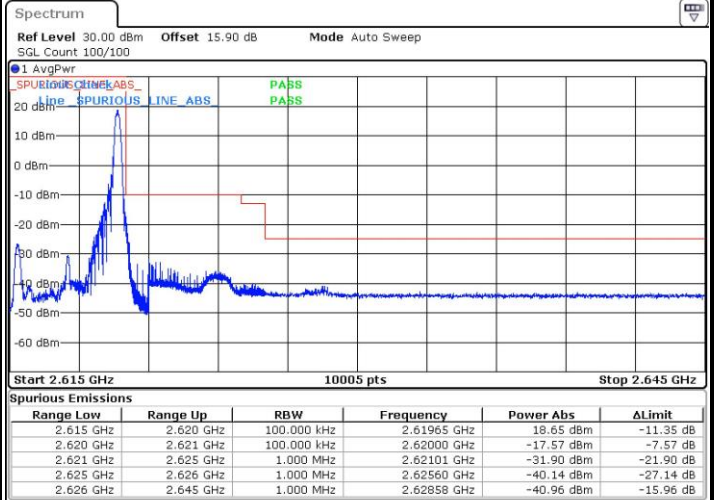

Middle Channel / 20MHz / 64QAM

Date: 4 SEP 2018 14:45:04

Highest Channel / 15MHz / 64QAM

Date: 4 SEP 2018 14:44:18

Highest Channel / 20MHz / 64QAM

Date: 4 SEP 2018 14:45:27

Conducted Band Edge

LTE Band 38 / 5MHz / 16QAM

Lowest Band Edge / 1RB

Date: 4 SEP.2018 14:53:26

Highest Band Edge / 1 RB

Date: 4 SEP.2018 15:00:31

Lowest Band Edge / Full RB

Date: 4 SEP.2018 14:55:47

Highest Band Edge / Full RB

Date: 4 SEP.2018 14:58:09

LTE Band 38 / 5MHz / 64QAM

Lowest Band Edge / 1RB

Date: 4 SEP.2018 15:30:00

Highest Band Edge / 1 RB

Date: 4 SEP.2018 15:33:33

Lowest Band Edge / Full RB

Date: 4 SEP.2018 15:31:11

Highest Band Edge / Full RB

Date: 4 SEP.2018 15:32:22

LTE Band 38 / 10MHz / QPSK

Lowest Band Edge / 1 RB

Date: 4 SEP.2018 15:01:41

Highest Band Edge / 1 RB

Date: 4 SEP.2018 15:08:46

Lowest Band Edge / Full RB

Date: 4 SEP.2018 15:04:03