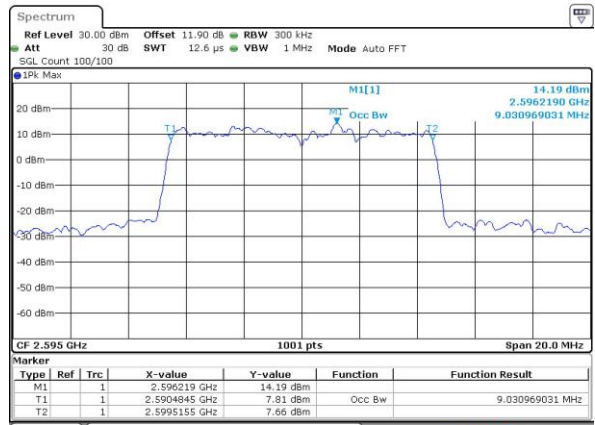

Highest Channel / 20MHz / QPSK

Date: 4 SEP 2018 14:27:23

Highest Channel / 20MHz / 16QAM

Date: 4 SEP 2018 14:27:35

LTE Band 38

Lowest Channel / 5MHz / 64QAM

Date: 4 SEP 2018 14:41:16

Lowest Channel / 10MHz / 64QAM

Date: 4 SEP 2018 14:42:24

Middle Channel / 5MHz / 64QAM

Date: 4 SEP 2018 14:41:39

Middle Channel / 10MHz / 64QAM

Date: 4 SEP 2018 14:42:47

Highest Channel / 5MHz / 64QAM

Date: 4 SEP 2018 14:42:02

Highest Channel / 10MHz / 64QAM