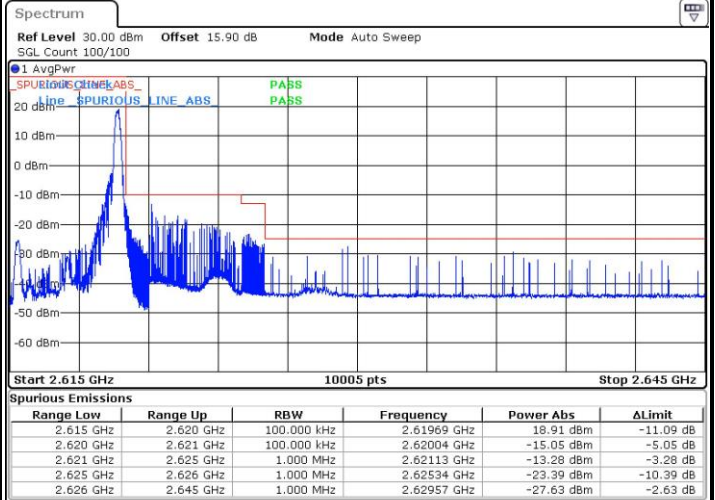

Date: 4 SEP 2018 14:43:10

LTE Band 38

Lowest Channel / 15MHz / 64QAM

Date: 4 SEP 2018 14:43:33

Lowest Channel / 20MHz / 64QAM

Date: 4 SEP 2018 14:44:41

Middle Channel / 15MHz / 64QAM

Date: 4 SEP 2018 14:43:55

Middle Channel / 20MHz / 64QAM

Date: 4 SEP 2018 14:45:04

Highest Channel / 15MHz / 64QAM

Date: 4 SEP 2018 14:44:18

Highest Channel / 20MHz / 64QAM

Date: 4 SEP 2018 14:45:27

Conducted Band Edge

LTE Band 38 / 5MHz / 16QAM

Lowest Band Edge / 1RB

Date: 4 SEP.2018 14:53:26

Highest Band Edge / 1 RB

Date: 4 SEP.2018 15:00:31

Lowest Band Edge / Full RB

Date: 4 SEP.2018 14:55:47

Highest Band Edge / Full RB

Date: 4 SEP.2018 14:58:09

LTE Band 38 / 5MHz / 64QAM

Lowest Band Edge / 1RB

Date: 4 SEP.2018 15:30:00

Highest Band Edge / 1 RB

Date: 4 SEP.2018 15:33:33

Lowest Band Edge / Full RB

Date: 4 SEP.2018 15:31:11

Highest Band Edge / Full RB