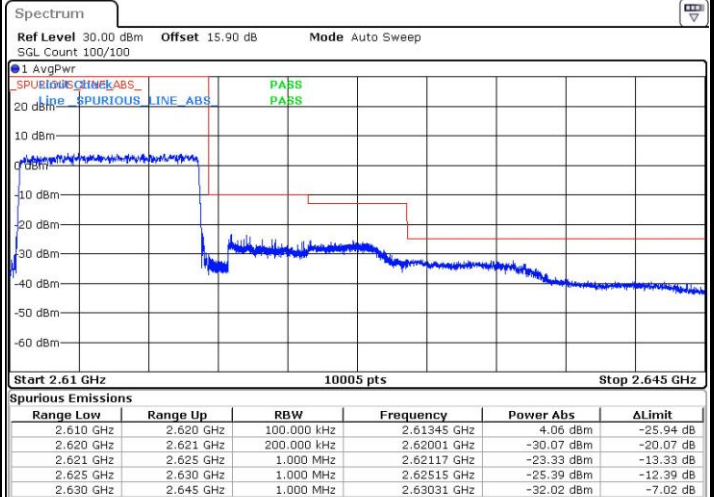

LTE Band 38 / 5MHz / 64QAM

Lowest Band Edge / 1RB

Date: 4 SEP.2018 15:30:00

Highest Band Edge / 1 RB

Date: 4 SEP.2018 15:33:33

Lowest Band Edge / Full RB

Date: 4 SEP.2018 15:31:11

Highest Band Edge / Full RB

Date: 4 SEP.2018 15:32:22

LTE Band 38 / 10MHz / QPSK

Lowest Band Edge / 1 RB

Date: 4 SEP.2018 15:01:41

Highest Band Edge / 1 RB

Date: 4 SEP.2018 15:08:46

Lowest Band Edge / Full RB

Date: 4 SEP.2018 15:04:03

Highest Band Edge / Full RB

Date: 4 SEP.2018 15:06:25

LTE Band 38 / 10MHz / 16QAM

Lowest Band Edge / 1 RB

Date: 4 SEP.2018 15:02:52

Highest Band Edge / 1 RB

Date: 4 SEP.2018 15:09:57

Lowest Band Edge / Full RB

Date: 4 SEP.2018 15:05:14

Highest Band Edge / Full RB

Date: 4 SEP.2018 15:07:35

LTE Band 38 / 10MHz / 64QAM

Lowest Band Edge / 1 RB

Date: 4 SEP.2018 15:34:43

Highest Band Edge / 1 RB

Date: 4 SEP.2018 15:38:16