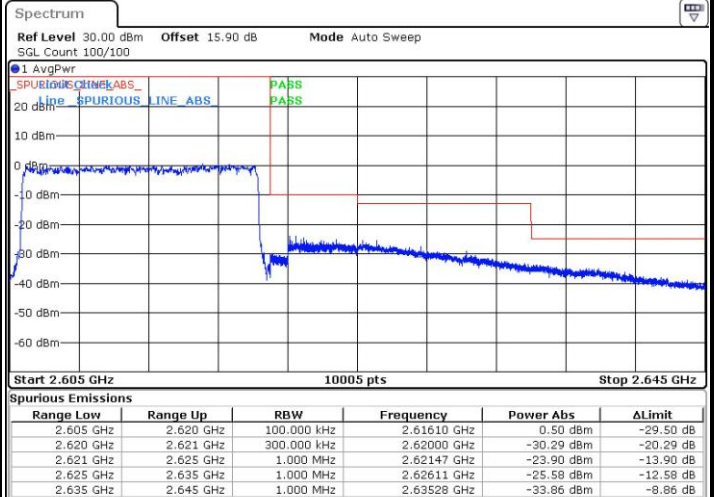

Highest Band Edge / 1 RB

Date: 4 SEP.2018 15:19:23

Lowest Band Edge / Full RB

Date: 4 SEP.2018 15:14:40

Highest Band Edge / Full RB

Date: 4 SEP.2018 15:17:01

LTE Band 38 / 15MHz / 64QAM

Lowest Band Edge / 1 RB

Date: 4 SEP.2018 15:39:26

Highest Band Edge / 1 RB

Date: 4 SEP.2018 15:42:59

Lowest Band Edge / Full RB

Date: 4 SEP.2018 15:40:37

Highest Band Edge / Full RB

Date: 4 SEP.2018 15:41:48

LTE Band 38 / 20MHz / QPSK

Lowest Band Edge / 1 RB

Date: 4 SEP.2018 15:20:34

Highest Band Edge / 1 RB

Date: 4 SEP.2018 15:27:39

Lowest Band Edge / Full RB

Date: 4 SEP.2018 15:22:55

Highest Band Edge / Full RB

Date: 4 SEP.2018 15:25:17

LTE Band 38 / 20MHz / 16QAM

Lowest Band Edge / 1 RB

Date: 4 SEP.2018 15:21:45

Highest Band Edge / 1 RB

Date: 4 SEP.2018 15:28:50

Lowest Band Edge / Full RB

Date: 4 SEP.2018 15:24:06

Highest Band Edge / Full RB