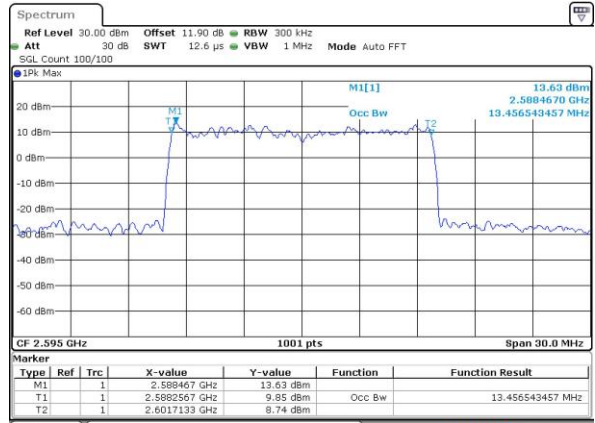

Highest Channel / 10MHz / 16QAM

Date: 4 SEP 2018 14:23:00

LTE Band 38

Lowest Channel / 15MHz / QPSK

Date: 4 SEP 2018 14:23:34

Lowest Channel / 15MHz / 16QAM

Date: 4 SEP 2018 14:23:46

Middle Channel / 15MHz / QPSK

Date: 4 SEP 2018 14:24:20

Middle Channel / 15MHz / 16QAM

Date: 4 SEP 2018 14:24:32

Highest Channel / 15MHz / QPSK

Date: 4 SEP 2018 14:25:06

Highest Channel / 15MHz / 16QAM

Date: 4 SEP 2018 14:25:18

LTE Band 38