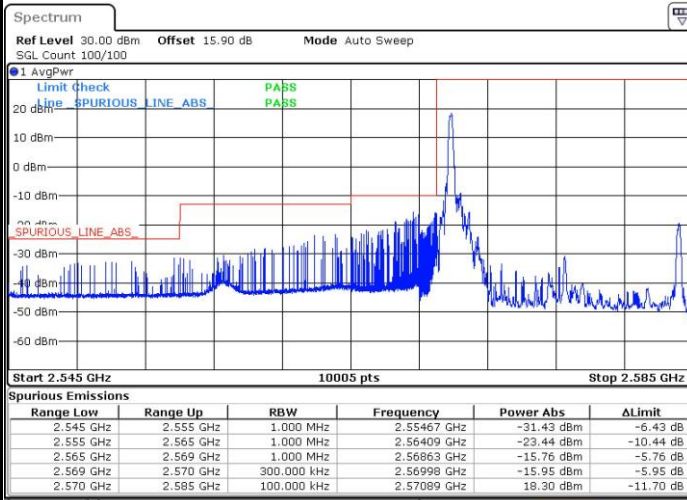

Lowest Band Edge / Full RB

Date: 4 SEP.2018 15:35:54

Highest Band Edge / Full RB

Date: 4 SEP.2018 15:37:05

LTE Band 38 / 15MHz / QPSK

Lowest Band Edge / 1 RB

Date: 4 SEP.2018 15:11:08

Highest Band Edge / 1 RB

Date: 4 SEP.2018 15:18:12

Lowest Band Edge / Full RB

Date: 4 SEP.2018 15:13:29

Highest Band Edge / Full RB

Date: 4 SEP.2018 15:15:51

LTE Band 38 / 15MHz / 16QAM

Lowest Band Edge / 1 RB

Date: 4 SEP.2018 15:12:18

Highest Band Edge / 1 RB

Date: 4 SEP.2018 15:19:23

Lowest Band Edge / Full RB

Date: 4 SEP.2018 15:14:40

Highest Band Edge / Full RB

Date: 4 SEP.2018 15:17:01

LTE Band 38 / 15MHz / 64QAM

Lowest Band Edge / 1 RB

Date: 4 SEP.2018 15:39:26

Highest Band Edge / 1 RB

Date: 4 SEP.2018 15:42:59

Lowest Band Edge / Full RB

Date: 4 SEP.2018 15:40:37

Highest Band Edge / Full RB

Date: 4 SEP.2018 15:41:48

LTE Band 38 / 20MHz / QPSK