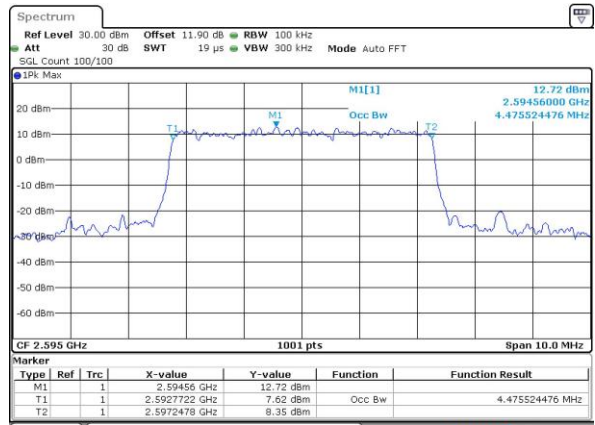

LTE Band 38

Lowest Channel / 5MHz / QPSK

Date: 4 SEP 2018 14:19:00

Lowest Channel / 5MHz / 16QAM

Date: 4 SEP 2018 14:19:12

Middle Channel / 5MHz / QPSK

Date: 4 SEP 2018 14:19:46

Middle Channel / 5MHz / 16QAM

Date: 4 SEP 2018 14:19:58

Highest Channel / 5MHz / QPSK

Date: 4 SEP 2018 14:20:32

Highest Channel / 5MHz / 16QAM

Date: 4 SEP 2018 14:20:44

LTE Band 38

Lowest Channel / 10MHz / QPSK

Date: 4 SEP 2018 14:21:18