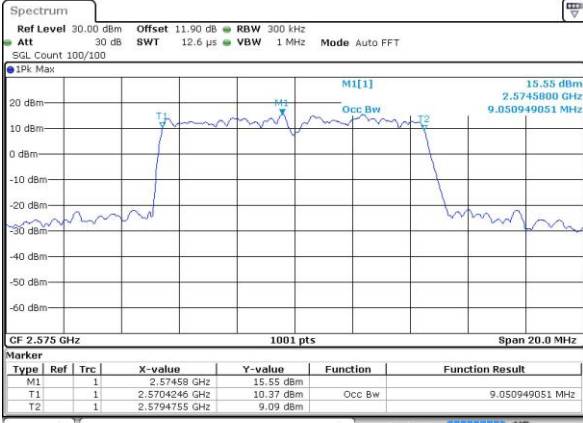

Date: 4 SEP 2018 14:19:58

Highest Channel / 5MHz / QPSK

Date: 4 SEP 2018 14:20:32

Highest Channel / 5MHz / 16QAM

Date: 4 SEP 2018 14:20:44

LTE Band 38

Lowest Channel / 10MHz / QPSK

Date: 4 SEP 2018 14:21:18