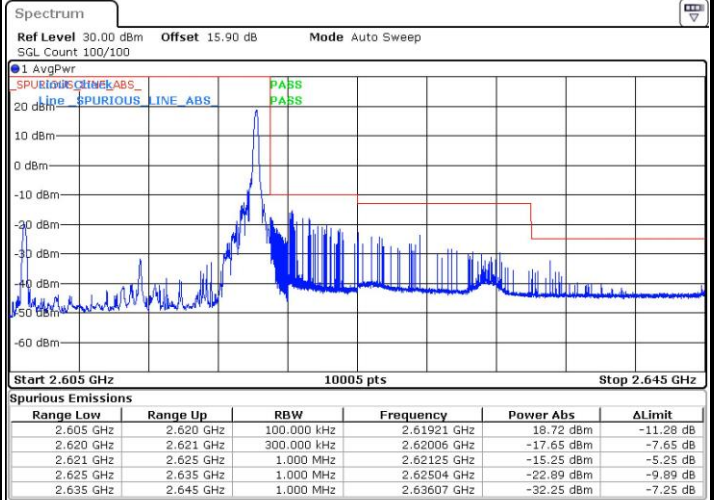

Lowest Band Edge / Full RB

Date: 4 SEP.2018 15:35:54

Highest Band Edge / Full RB

Date: 4 SEP.2018 15:37:05

LTE Band 38 / 15MHz / QPSK

Lowest Band Edge / 1 RB

Date: 4 SEP.2018 15:11:08

Highest Band Edge / 1 RB

Date: 4 SEP.2018 15:18:12

Lowest Band Edge / Full RB

Date: 4 SEP.2018 15:13:29

Highest Band Edge / Full RB

Date: 4 SEP.2018 15:15:51

LTE Band 38 / 15MHz / 16QAM

Lowest Band Edge / 1 RB

Date: 4 SEP.2018 15:12:18

Highest Band Edge / 1 RB

Date: 4 SEP.2018 15:19:23

Lowest Band Edge / Full RB

Date: 4 SEP.2018 15:14:40

Highest Band Edge / Full RB

Date: 4 SEP.2018 15:17:01

LTE Band 38 / 15MHz / 64QAM

Lowest Band Edge / 1 RB

Date: 4 SEP.2018 15:39:26

Highest Band Edge / 1 RB

Date: 4 SEP.2018 15:42:59

Lowest Band Edge / Full RB

Date: 4 SEP.2018 15:40:37

Highest Band Edge / Full RB

Date: 4 SEP.2018 15:41:48

LTE Band 38 / 20MHz / QPSK