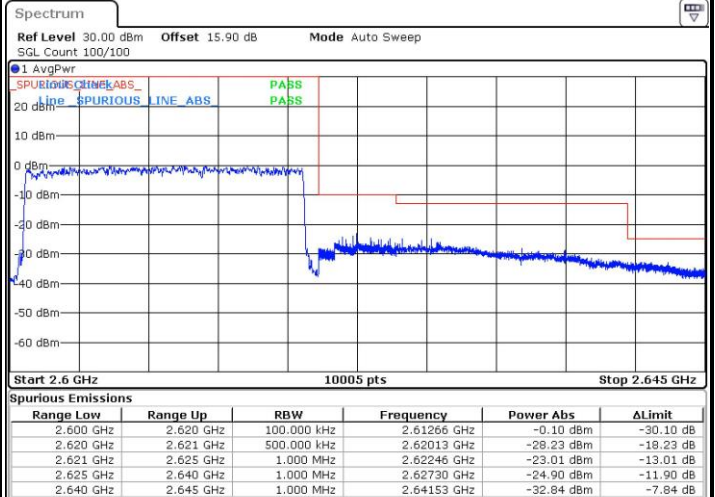

Date: 4 SEP.2018 15:39:26

Highest Band Edge / 1 RB

Date: 4 SEP.2018 15:42:59

Lowest Band Edge / Full RB

Date: 4 SEP.2018 15:40:37

Highest Band Edge / Full RB

Date: 4 SEP.2018 15:41:48

LTE Band 38 / 20MHz / QPSK

Lowest Band Edge / 1 RB

Date: 4 SEP.2018 15:20:34

Highest Band Edge / 1 RB

Date: 4 SEP.2018 15:27:39

Lowest Band Edge / Full RB

Date: 4 SEP.2018 15:22:55

Highest Band Edge / Full RB

Date: 4 SEP.2018 15:25:17

LTE Band 38 / 20MHz / 16QAM

Lowest Band Edge / 1 RB

Date: 4 SEP.2018 15:21:45

Highest Band Edge / 1 RB

Date: 4 SEP.2018 15:28:50

Lowest Band Edge / Full RB

Date: 4 SEP.2018 15:24:06

Highest Band Edge / Full RB