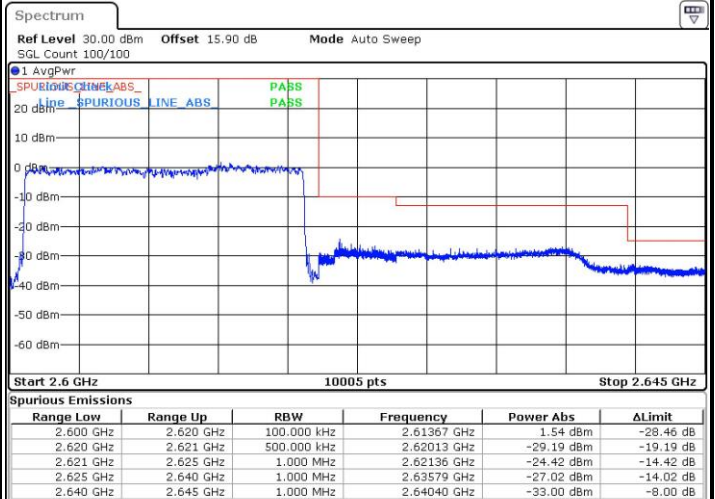

Highest Band Edge / 1 RB

Date: 4 SEP.2018 15:19:23

Lowest Band Edge / Full RB

Date: 4 SEP.2018 15:14:40

Highest Band Edge / Full RB

Date: 4 SEP.2018 15:17:01

LTE Band 38 / 15MHz / 64QAM

Lowest Band Edge / 1 RB

Date: 4 SEP.2018 15:39:26

Highest Band Edge / 1 RB

Date: 4 SEP.2018 15:42:59

Lowest Band Edge / Full RB

Date: 4 SEP.2018 15:40:37

Highest Band Edge / Full RB

Date: 4 SEP.2018 15:41:48

LTE Band 38 / 20MHz / QPSK

Lowest Band Edge / 1 RB

Date: 4 SEP.2018 15:20:34

Highest Band Edge / 1 RB

Date: 4 SEP.2018 15:27:39

Lowest Band Edge / Full RB

Date: 4 SEP.2018 15:22:55

Highest Band Edge / Full RB

Date: 4 SEP.2018 15:25:17

LTE Band 38 / 20MHz / 16QAM

Lowest Band Edge / 1 RB

Date: 4 SEP.2018 15:21:45

Highest Band Edge / 1 RB

Date: 4 SEP.2018 15:28:50

Lowest Band Edge / Full RB

Date: 4 SEP.2018 15:24:06

Highest Band Edge / Full RB