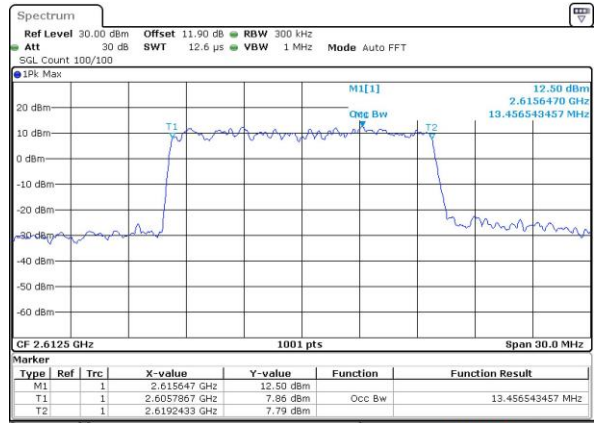

Highest Channel / 10MHz / 16QAM

Date: 4 SEP 2018 14:23:00

LTE Band 38

Lowest Channel / 15MHz / QPSK

Date: 4 SEP 2018 14:23:34

Lowest Channel / 15MHz / 16QAM

Date: 4 SEP 2018 14:23:46

Middle Channel / 15MHz / QPSK

Date: 4 SEP 2018 14:24:20

Middle Channel / 15MHz / 16QAM

Date: 4 SEP 2018 14:24:32

Highest Channel / 15MHz / QPSK

Date: 4 SEP 2018 14:25:06

Highest Channel / 15MHz / 16QAM

Date: 4 SEP 2018 14:25:18

LTE Band 38

Highest Channel / 20MHz / QPSK

Date: 4 SEP 2018 14:27:23

Highest Channel / 20MHz / 16QAM

Date: 4 SEP 2018 14:27:35

LTE Band 38

Lowest Channel / 5MHz / 64QAM

Date: 4 SEP 2018 14:41:16

Lowest Channel / 10MHz / 64QAM