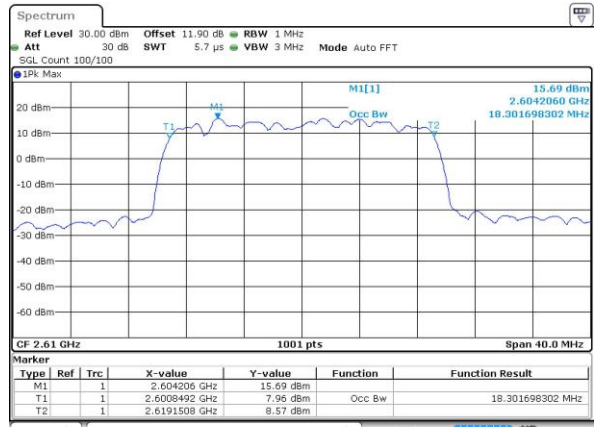

Middle Channel / 20MHz / 64QAM

Date: 4 SEP 2018 14:45:04

Highest Channel / 15MHz / 64QAM

Date: 4 SEP 2018 14:44:18

Highest Channel / 20MHz / 64QAM

Date: 4 SEP 2018 14:45:27

Conducted Band Edge

LTE Band 38 / 5MHz / 16QAM

Lowest Band Edge / 1RB

Date: 4 SEP.2018 14:53:26

Highest Band Edge / 1 RB

Date: 4 SEP.2018 15:00:31

Lowest Band Edge / Full RB

Date: 4 SEP.2018 14:55:47

Highest Band Edge / Full RB

Date: 4 SEP.2018 14:58:09