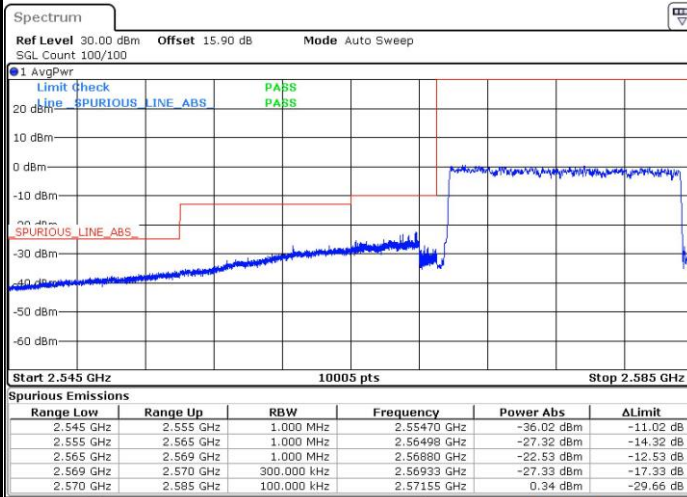

Date: 4 SEP.2018 15:18:12

Lowest Band Edge / Full RB

Date: 4 SEP.2018 15:13:29

Highest Band Edge / Full RB

Date: 4 SEP.2018 15:15:51

LTE Band 38 / 15MHz / 16QAM

Lowest Band Edge / 1 RB

Date: 4 SEP.2018 15:12:18

Highest Band Edge / 1 RB

Date: 4 SEP.2018 15:19:23

Lowest Band Edge / Full RB

Date: 4 SEP.2018 15:14:40

Highest Band Edge / Full RB

Date: 4 SEP.2018 15:17:01

LTE Band 38 / 15MHz / 64QAM

Lowest Band Edge / 1 RB

Date: 4 SEP.2018 15:39:26

Highest Band Edge / 1 RB

Date: 4 SEP.2018 15:42:59

Lowest Band Edge / Full RB

Date: 4 SEP.2018 15:40:37

Highest Band Edge / Full RB

Date: 4 SEP.2018 15:41:48

LTE Band 38 / 20MHz / QPSK

Lowest Band Edge / 1 RB

Date: 4 SEP.2018 15:20:34

Highest Band Edge / 1 RB

Date: 4 SEP.2018 15:27:39

Lowest Band Edge / Full RB

Date: 4 SEP.2018 15:22:55

Highest Band Edge / Full RB

Date: 4 SEP.2018 15:25:17