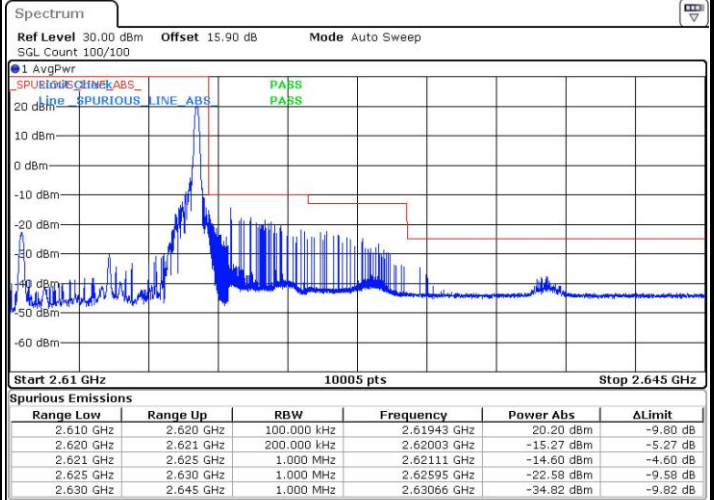

LTE Band 38 / 5MHz / 64QAM

Lowest Band Edge / 1RB

Date: 4 SEP.2018 15:30:00

Highest Band Edge / 1 RB

Date: 4 SEP.2018 15:33:33

Lowest Band Edge / Full RB

Date: 4 SEP.2018 15:31:11

Highest Band Edge / Full RB

Date: 4 SEP.2018 15:32:22

LTE Band 38 / 10MHz / QPSK

Lowest Band Edge / 1 RB

Date: 4 SEP.2018 15:01:41

Highest Band Edge / 1 RB

Date: 4 SEP.2018 15:08:46

Lowest Band Edge / Full RB

Date: 4 SEP.2018 15:04:03

Highest Band Edge / Full RB

Date: 4 SEP.2018 15:06:25

LTE Band 38 / 10MHz / 16QAM

Lowest Band Edge / 1 RB

Date: 4 SEP.2018 15:02:52

Highest Band Edge / 1 RB

Date: 4 SEP.2018 15:09:57

Lowest Band Edge / Full RB

Date: 4 SEP.2018 15:05:14

Highest Band Edge / Full RB

Date: 4 SEP.2018 15:07:35

LTE Band 38 / 10MHz / 64QAM

Lowest Band Edge / 1 RB

Date: 4 SEP.2018 15:34:43

Highest Band Edge / 1 RB

Date: 4 SEP.2018 15:38:16