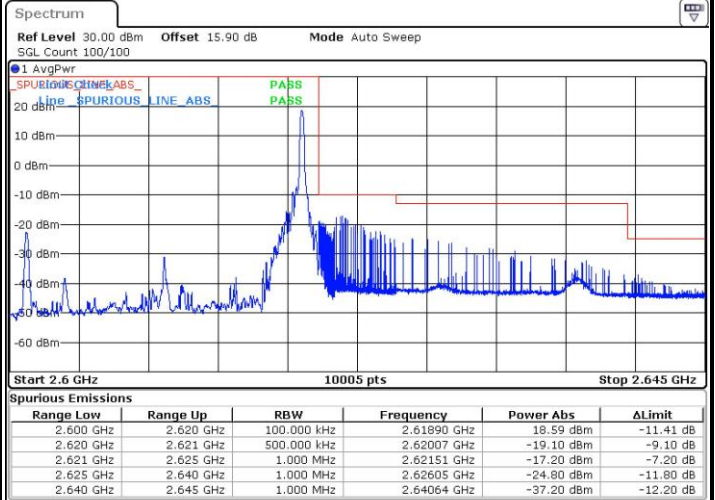

Highest Band Edge / 1 RB

Date: 4 SEP.2018 15:19:23

Lowest Band Edge / Full RB

Date: 4 SEP.2018 15:14:40

Highest Band Edge / Full RB

Date: 4 SEP.2018 15:17:01

LTE Band 38 / 15MHz / 64QAM

Lowest Band Edge / 1 RB

Date: 4 SEP.2018 15:39:26

Highest Band Edge / 1 RB

Date: 4 SEP.2018 15:42:59

Lowest Band Edge / Full RB

Date: 4 SEP.2018 15:40:37

Highest Band Edge / Full RB

Date: 4 SEP.2018 15:41:48

LTE Band 38 / 20MHz / QPSK

Lowest Band Edge / 1 RB

Date: 4 SEP.2018 15:20:34

Highest Band Edge / 1 RB

Date: 4 SEP.2018 15:27:39

Lowest Band Edge / Full RB

Date: 4 SEP.2018 15:22:55

Highest Band Edge / Full RB

Date: 4 SEP.2018 15:25:17

LTE Band 38 / 20MHz / 16QAM

Lowest Band Edge / 1 RB

Date: 4 SEP.2018 15:21:45

Highest Band Edge / 1 RB

Date: 4 SEP.2018 15:28:50

Lowest Band Edge / Full RB

Date: 4 SEP.2018 15:24:06

Highest Band Edge / Full RB