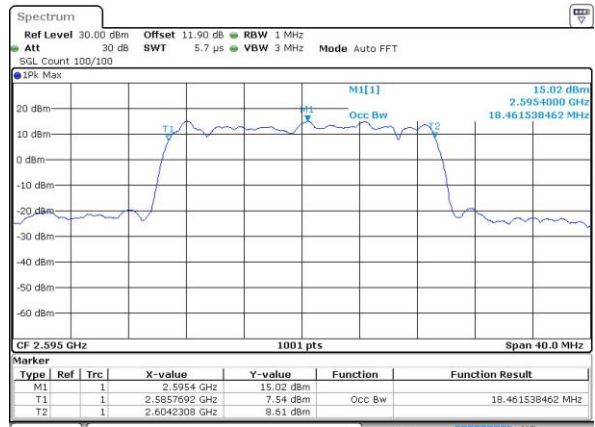

Date: 4 SEP 2018 14:43:10

LTE Band 38

Lowest Channel / 15MHz / 64QAM

Date: 4 SEP 2018 14:43:33

Lowest Channel / 20MHz / 64QAM

Date: 4 SEP 2018 14:44:41

Middle Channel / 15MHz / 64QAM

Date: 4 SEP 2018 14:43:55

Middle Channel / 20MHz / 64QAM

Date: 4 SEP 2018 14:45:04

Highest Channel / 15MHz / 64QAM

Date: 4 SEP 2018 14:44:18

Highest Channel / 20MHz / 64QAM

Date: 4 SEP 2018 14:45:27

Conducted Band Edge

LTE Band 38 / 5MHz / 16QAM