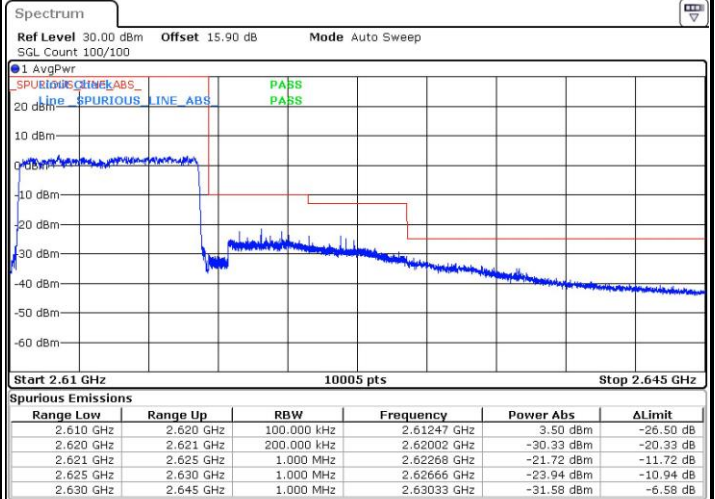

Date: 4 SEP.2018 15:32:22

LTE Band 38 / 10MHz / QPSK

Lowest Band Edge / 1 RB

Date: 4 SEP.2018 15:01:41

Highest Band Edge / 1 RB

Date: 4 SEP.2018 15:08:46

Lowest Band Edge / Full RB

Date: 4 SEP.2018 15:04:03

Highest Band Edge / Full RB

Date: 4 SEP.2018 15:06:25

LTE Band 38 / 10MHz / 16QAM

Lowest Band Edge / 1 RB

Date: 4 SEP.2018 15:02:52

Highest Band Edge / 1 RB

Date: 4 SEP.2018 15:09:57

Lowest Band Edge / Full RB

Date: 4 SEP.2018 15:05:14

Highest Band Edge / Full RB

Date: 4 SEP.2018 15:07:35

LTE Band 38 / 10MHz / 64QAM

Lowest Band Edge / 1 RB

Date: 4 SEP.2018 15:34:43

Highest Band Edge / 1 RB

Date: 4 SEP.2018 15:38:16

Lowest Band Edge / Full RB

Date: 4 SEP.2018 15:35:54

Highest Band Edge / Full RB

Date: 4 SEP.2018 15:37:05

LTE Band 38 / 15MHz / QPSK

Lowest Band Edge / 1 RB

Date: 4 SEP.2018 15:11:08

Highest Band Edge / 1 RB