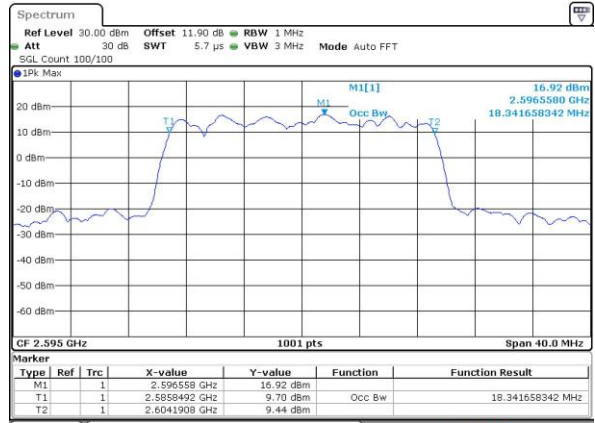

Date: 4 SEP 2018 14:24:20

Middle Channel / 15MHz / 16QAM

Date: 4 SEP 2018 14:24:32

Highest Channel / 15MHz / QPSK

Date: 4 SEP 2018 14:25:06

Highest Channel / 15MHz / 16QAM

Date: 4 SEP 2018 14:25:18

LTE Band 38

Lowest Channel / 20MHz / QPSK

Date: 4 SEP 2018 14:25:52

Lowest Channel / 20MHz / 16QAM

Date: 4 SEP 2018 14:26:03

Middle Channel / 20MHz / QPSK

Date: 4 SEP 2018 14:26:38

Middle Channel / 20MHz / 16QAM

Date: 4 SEP 2018 14:26:45

Highest Channel / 20MHz / QPSK

Date: 4 SEP 2018 14:27:23

Highest Channel / 20MHz / 16QAM

Date: 4 SEP 2018 14:27:35

LTE Band 38

Lowest Channel / 5MHz / 64QAM

Date: 4 SEP 2018 14:41:16

Lowest Channel / 10MHz / 64QAM