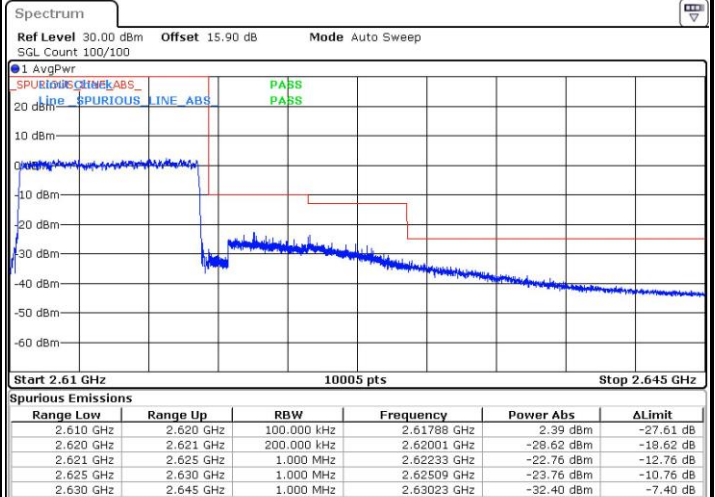

Highest Band Edge / Full RB

Date: 4 SEP.2018 15:06:25

LTE Band 38 / 10MHz / 16QAM

Lowest Band Edge / 1 RB

Date: 4 SEP.2018 15:02:52

Highest Band Edge / 1 RB

Date: 4 SEP.2018 15:09:57

Lowest Band Edge / Full RB

Date: 4 SEP.2018 15:05:14

Highest Band Edge / Full RB

Date: 4 SEP.2018 15:07:35

LTE Band 38 / 10MHz / 64QAM

Lowest Band Edge / 1 RB

Date: 4 SEP.2018 15:34:43

Highest Band Edge / 1 RB

Date: 4 SEP.2018 15:38:16

Lowest Band Edge / Full RB

Date: 4 SEP.2018 15:35:54

Highest Band Edge / Full RB

Date: 4 SEP.2018 15:37:05

LTE Band 38 / 15MHz / QPSK

Lowest Band Edge / 1 RB

Date: 4 SEP.2018 15:11:08

Highest Band Edge / 1 RB

Date: 4 SEP.2018 15:18:12

Lowest Band Edge / Full RB

Date: 4 SEP.2018 15:13:29

Highest Band Edge / Full RB

Date: 4 SEP.2018 15:15:51

LTE Band 38 / 15MHz / 16QAM

Lowest Band Edge / 1 RB

Date: 4 SEP.2018 15:12:18