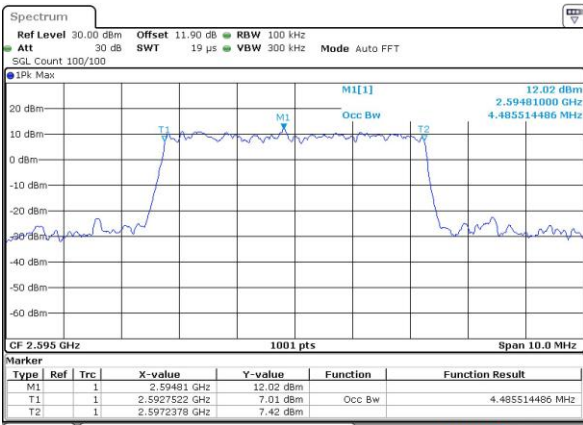

Highest Channel / 20MHz / QPSK

Date: 4 SEP 2018 14:27:23

Highest Channel / 20MHz / 16QAM

Date: 4 SEP 2018 14:27:35

LTE Band 38

Lowest Channel / 5MHz / 64QAM

Date: 4 SEP 2018 14:41:16

Lowest Channel / 10MHz / 64QAM

Date: 4 SEP 2018 14:42:24

Middle Channel / 5MHz / 64QAM

Date: 4 SEP 2018 14:41:39

Middle Channel / 10MHz / 64QAM

Date: 4 SEP 2018 14:42:47

Highest Channel / 5MHz / 64QAM

Date: 4 SEP 2018 14:42:02

Highest Channel / 10MHz / 64QAM