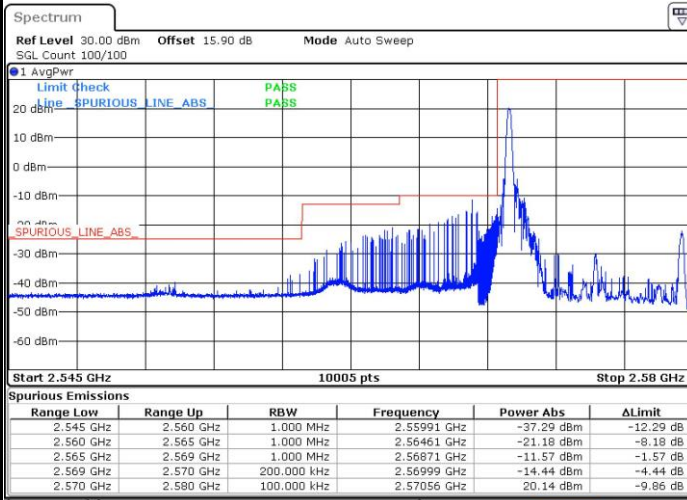

Lowest Band Edge / 1RB

Date: 4 SEP.2018 14:53:26

Highest Band Edge / 1 RB

Date: 4 SEP.2018 15:00:31

Lowest Band Edge / Full RB

Date: 4 SEP.2018 14:55:47

Highest Band Edge / Full RB

Date: 4 SEP.2018 14:58:09

LTE Band 38 / 5MHz / 64QAM

Lowest Band Edge / 1RB

Date: 4 SEP.2018 15:30:00

Highest Band Edge / 1 RB

Date: 4 SEP.2018 15:33:33

Lowest Band Edge / Full RB

Date: 4 SEP.2018 15:31:11

Highest Band Edge / Full RB

Date: 4 SEP.2018 15:32:22

LTE Band 38 / 10MHz / QPSK

Lowest Band Edge / 1 RB

Date: 4 SEP.2018 15:01:41

Highest Band Edge / 1 RB

Date: 4 SEP.2018 15:08:46

Lowest Band Edge / Full RB

Date: 4 SEP.2018 15:04:03

Highest Band Edge / Full RB

Date: 4 SEP.2018 15:06:25

LTE Band 38 / 10MHz / 16QAM

Lowest Band Edge / 1 RB

Date: 4 SEP.2018 15:02:52

Highest Band Edge / 1 RB

Date: 4 SEP.2018 15:09:57

Lowest Band Edge / Full RB