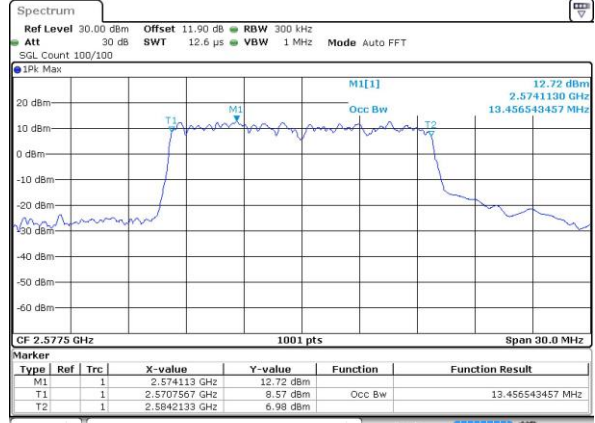

Highest Channel / 10MHz / 16QAM

Date: 4 SEP 2018 14:23:00

LTE Band 38

Lowest Channel / 15MHz / QPSK

Date: 4 SEP 2018 14:23:34

Lowest Channel / 15MHz / 16QAM

Date: 4 SEP 2018 14:23:46

Middle Channel / 15MHz / QPSK

Date: 4 SEP 2018 14:24:20

Middle Channel / 15MHz / 16QAM

Date: 4 SEP 2018 14:24:32

Highest Channel / 15MHz / QPSK

Date: 4 SEP 2018 14:25:06

Highest Channel / 15MHz / 16QAM

Date: 4 SEP 2018 14:25:18

LTE Band 38