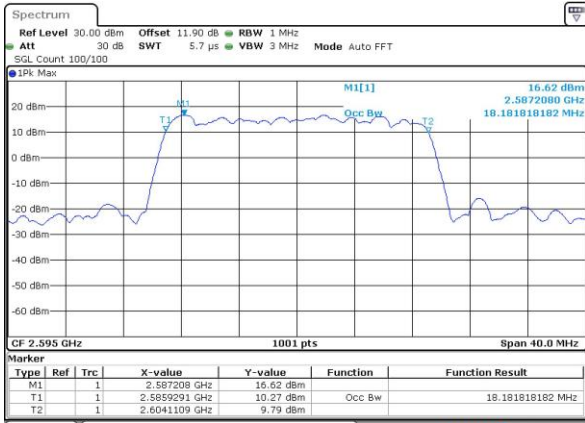

Lowest Channel / 20MHz / QPSK

Date: 4 SEP 2018 14:25:52

Lowest Channel / 20MHz / 16QAM

Date: 4 SEP 2018 14:26:03

Middle Channel / 20MHz / QPSK

Date: 4 SEP 2018 14:26:38

Middle Channel / 20MHz / 16QAM

Date: 4 SEP 2018 14:26:45

Highest Channel / 20MHz / QPSK

Date: 4 SEP 2018 14:27:23

Highest Channel / 20MHz / 16QAM

Date: 4 SEP 2018 14:27:35

LTE Band 38

Lowest Channel / 5MHz / 64QAM

Date: 4 SEP 2018 14:41:16

Lowest Channel / 10MHz / 64QAM