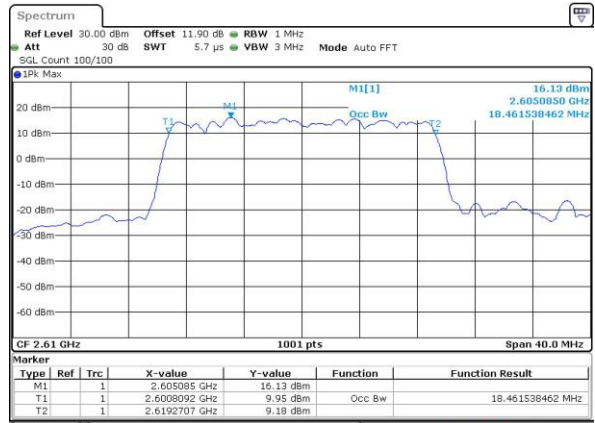

Date: 4 SEP 2018 14:24:20

Middle Channel / 15MHz / 16QAM

Date: 4 SEP 2018 14:24:32

Highest Channel / 15MHz / QPSK

Date: 4 SEP 2018 14:25:06

Highest Channel / 15MHz / 16QAM

Date: 4 SEP 2018 14:25:18

LTE Band 38

Lowest Channel / 20MHz / QPSK

Date: 4 SEP 2018 14:25:52

Lowest Channel / 20MHz / 16QAM

Date: 4 SEP 2018 14:26:03

Middle Channel / 20MHz / QPSK

Date: 4 SEP 2018 14:26:38

Middle Channel / 20MHz / 16QAM

Date: 4 SEP 2018 14:26:45

Highest Channel / 20MHz / QPSK

Date: 4 SEP 2018 14:27:23

Highest Channel / 20MHz / 16QAM

Date: 4 SEP 2018 14:27:35

LTE Band 38

Lowest Channel / 5MHz / 64QAM

Date: 4 SEP 2018 14:41:16

Lowest Channel / 10MHz / 64QAM