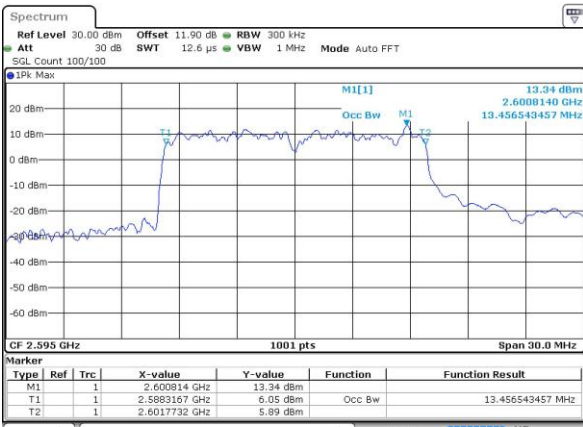

Date: 4 SEP 2018 14:43:10

LTE Band 38

Lowest Channel / 15MHz / 64QAM

Date: 4 SEP 2018 14:43:33

Lowest Channel / 20MHz / 64QAM

Date: 4 SEP 2018 14:44:41

Middle Channel / 15MHz / 64QAM

Date: 4 SEP 2018 14:43:55

Middle Channel / 20MHz / 64QAM

Date: 4 SEP 2018 14:45:04

Highest Channel / 15MHz / 64QAM

Date: 4 SEP 2018 14:44:18

Highest Channel / 20MHz / 64QAM

Date: 4 SEP 2018 14:45:27

Conducted Band Edge

LTE Band 38 / 5MHz / 16QAM