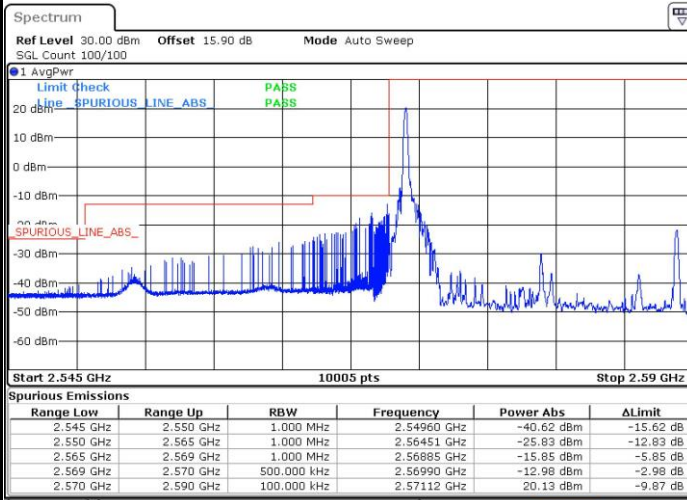

Highest Band Edge / 1 RB

Date: 4 SEP.2018 15:19:23

Lowest Band Edge / Full RB

Date: 4 SEP.2018 15:14:40

Highest Band Edge / Full RB

Date: 4 SEP.2018 15:17:01

LTE Band 38 / 15MHz / 64QAM

Lowest Band Edge / 1 RB

Date: 4 SEP.2018 15:39:26

Highest Band Edge / 1 RB

Date: 4 SEP.2018 15:42:59

Lowest Band Edge / Full RB

Date: 4 SEP.2018 15:40:37

Highest Band Edge / Full RB

Date: 4 SEP.2018 15:41:48

LTE Band 38 / 20MHz / QPSK

Lowest Band Edge / 1 RB

Date: 4 SEP.2018 15:20:34

Highest Band Edge / 1 RB

Date: 4 SEP.2018 15:27:39

Lowest Band Edge / Full RB

Date: 4 SEP.2018 15:22:55

Highest Band Edge / Full RB

Date: 4 SEP.2018 15:25:17

LTE Band 38 / 20MHz / 16QAM

Lowest Band Edge / 1 RB

Date: 4 SEP.2018 15:21:45

Highest Band Edge / 1 RB

Date: 4 SEP.2018 15:28:50

Lowest Band Edge / Full RB

Date: 4 SEP.2018 15:24:06

Highest Band Edge / Full RB