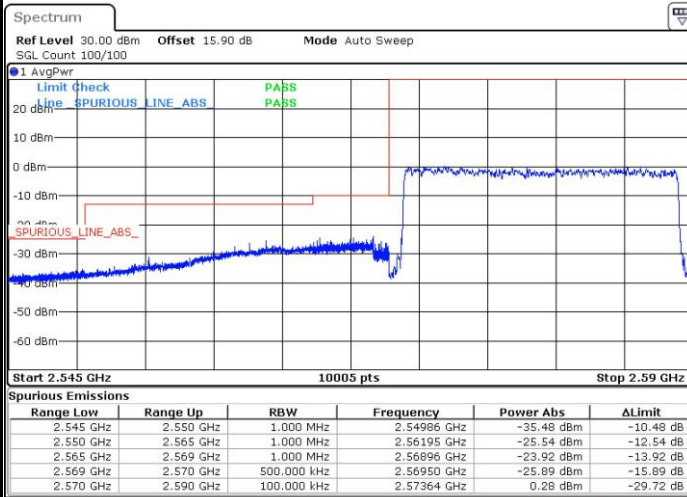

Date: 4 SEP.2018 15:39:26

Highest Band Edge / 1 RB

Date: 4 SEP.2018 15:42:59

Lowest Band Edge / Full RB

Date: 4 SEP.2018 15:40:37

Highest Band Edge / Full RB

Date: 4 SEP.2018 15:41:48

LTE Band 38 / 20MHz / QPSK

Lowest Band Edge / 1 RB

Date: 4 SEP.2018 15:20:34

Highest Band Edge / 1 RB

Date: 4 SEP.2018 15:27:39

Lowest Band Edge / Full RB

Date: 4 SEP.2018 15:22:55

Highest Band Edge / Full RB

Date: 4 SEP.2018 15:25:17

LTE Band 38 / 20MHz / 16QAM

Lowest Band Edge / 1 RB

Date: 4 SEP.2018 15:21:45

Highest Band Edge / 1 RB

Date: 4 SEP.2018 15:28:50

Lowest Band Edge / Full RB

Date: 4 SEP.2018 15:24:06

Highest Band Edge / Full RB