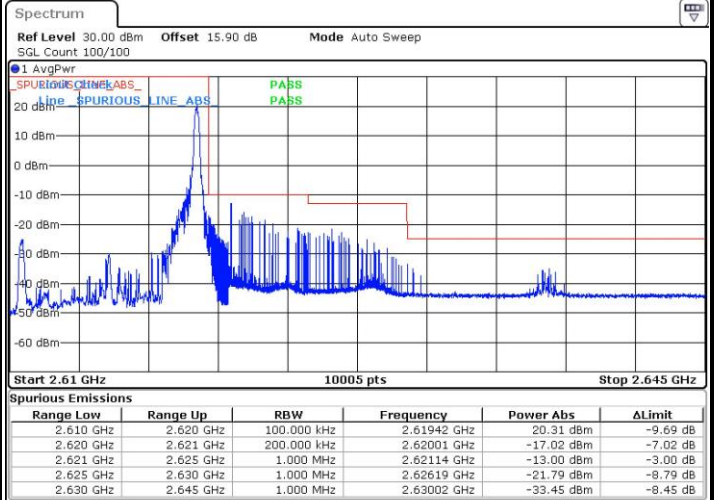

Date: 4 SEP.2018 15:32:22

LTE Band 38 / 10MHz / QPSK

Lowest Band Edge / 1 RB

Date: 4 SEP.2018 15:01:41

Highest Band Edge / 1 RB

Date: 4 SEP.2018 15:08:46

Lowest Band Edge / Full RB

Date: 4 SEP.2018 15:04:03

Highest Band Edge / Full RB

Date: 4 SEP.2018 15:06:25

LTE Band 38 / 10MHz / 16QAM

Lowest Band Edge / 1 RB

Date: 4 SEP.2018 15:02:52

Highest Band Edge / 1 RB

Date: 4 SEP.2018 15:09:57

Lowest Band Edge / Full RB

Date: 4 SEP.2018 15:05:14

Highest Band Edge / Full RB

Date: 4 SEP.2018 15:07:35

LTE Band 38 / 10MHz / 64QAM

Lowest Band Edge / 1 RB

Date: 4 SEP.2018 15:34:43

Highest Band Edge / 1 RB

Date: 4 SEP.2018 15:38:16

Lowest Band Edge / Full RB

Date: 4 SEP.2018 15:35:54

Highest Band Edge / Full RB

Date: 4 SEP.2018 15:37:05

LTE Band 38 / 15MHz / QPSK

Lowest Band Edge / 1 RB

Date: 4 SEP.2018 15:11:08

Highest Band Edge / 1 RB