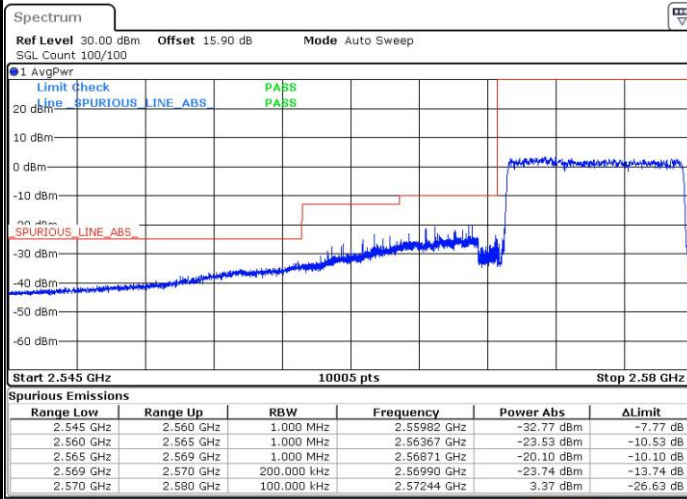

Date: 4 SEP.2018 15:32:22

LTE Band 38 / 10MHz / QPSK

Lowest Band Edge / 1 RB

Date: 4 SEP.2018 15:01:41

Highest Band Edge / 1 RB

Date: 4 SEP.2018 15:08:46

Lowest Band Edge / Full RB

Date: 4 SEP.2018 15:04:03

Highest Band Edge / Full RB

Date: 4 SEP.2018 15:06:25

LTE Band 38 / 10MHz / 16QAM

Lowest Band Edge / 1 RB

Date: 4 SEP.2018 15:02:52

Highest Band Edge / 1 RB

Date: 4 SEP.2018 15:09:57

Lowest Band Edge / Full RB

Date: 4 SEP.2018 15:05:14

Highest Band Edge / Full RB

Date: 4 SEP.2018 15:07:35

LTE Band 38 / 10MHz / 64QAM

Lowest Band Edge / 1 RB

Date: 4 SEP.2018 15:34:43

Highest Band Edge / 1 RB

Date: 4 SEP.2018 15:38:16

Lowest Band Edge / Full RB

Date: 4 SEP.2018 15:35:54

Highest Band Edge / Full RB

Date: 4 SEP.2018 15:37:05

LTE Band 38 / 15MHz / QPSK

Lowest Band Edge / 1 RB

Date: 4 SEP.2018 15:11:08

Highest Band Edge / 1 RB