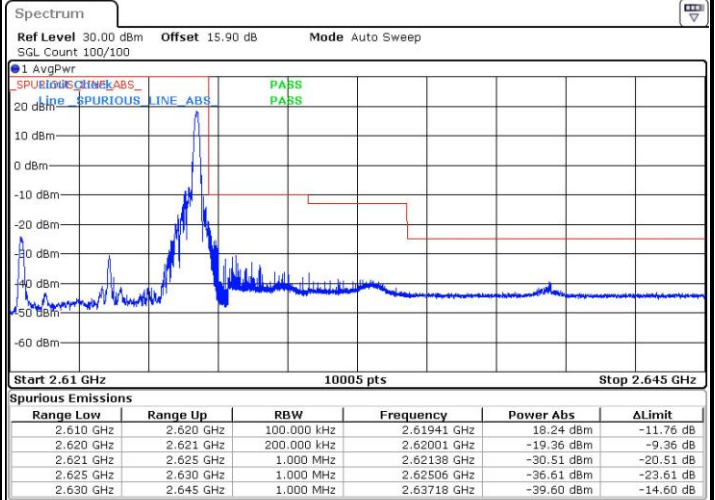

Highest Band Edge / Full RB

Date: 4 SEP.2018 15:06:25

LTE Band 38 / 10MHz / 16QAM

Lowest Band Edge / 1 RB

Date: 4 SEP.2018 15:02:52

Highest Band Edge / 1 RB

Date: 4 SEP.2018 15:09:57

Lowest Band Edge / Full RB

Date: 4 SEP.2018 15:05:14

Highest Band Edge / Full RB

Date: 4 SEP.2018 15:07:35

LTE Band 38 / 10MHz / 64QAM

Lowest Band Edge / 1 RB

Date: 4 SEP.2018 15:34:43

Highest Band Edge / 1 RB

Date: 4 SEP.2018 15:38:16

Lowest Band Edge / Full RB

Date: 4 SEP.2018 15:35:54

Highest Band Edge / Full RB

Date: 4 SEP.2018 15:37:05

LTE Band 38 / 15MHz / QPSK

Lowest Band Edge / 1 RB

Date: 4 SEP.2018 15:11:08

Highest Band Edge / 1 RB

Date: 4 SEP.2018 15:18:12

Lowest Band Edge / Full RB

Date: 4 SEP.2018 15:13:29

Highest Band Edge / Full RB

Date: 4 SEP.2018 15:15:51

LTE Band 38 / 15MHz / 16QAM

Lowest Band Edge / 1 RB

Date: 4 SEP.2018 15:12:18