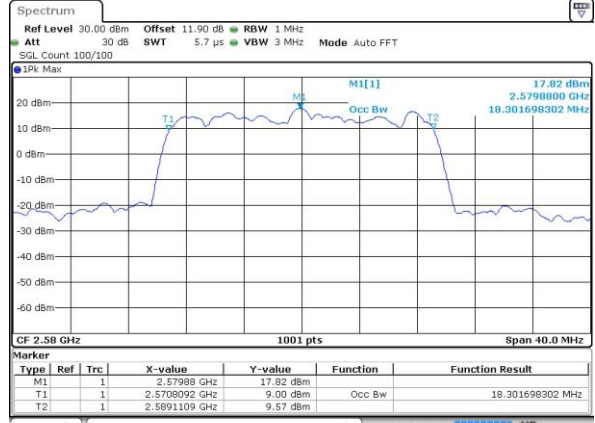

Lowest Channel / 20MHz / 16QAM

Date: 4 SEP 2018 14:26:03