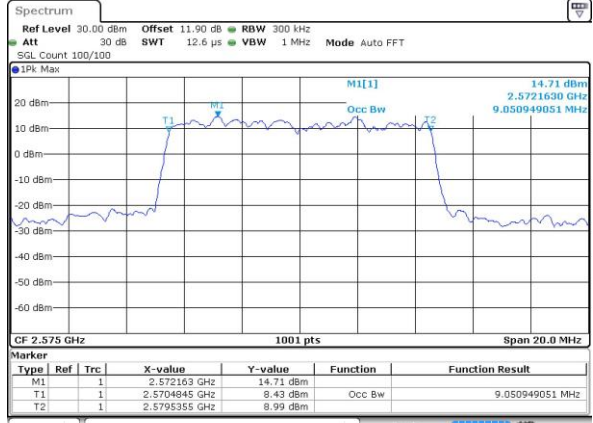

Lowest Channel / 10MHz / 16QAM

Date: 4 SEP 2018 14:21:29