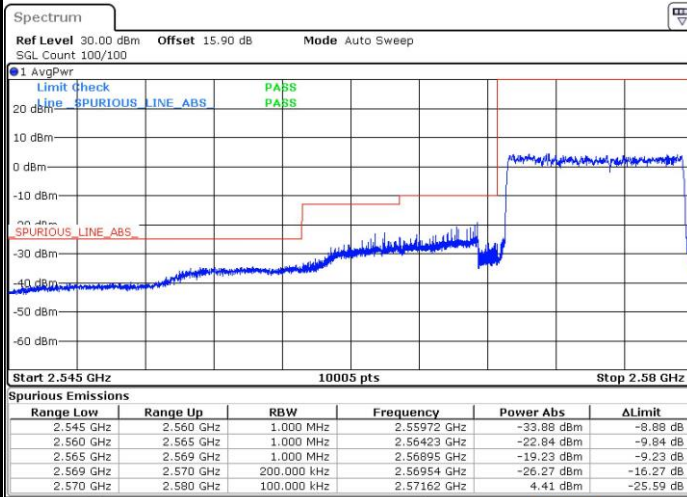

LTE Band 38 / 5MHz / 64QAM

Lowest Band Edge / 1RB

Date: 4 SEP.2018 15:30:00

Highest Band Edge / 1 RB

Date: 4 SEP.2018 15:33:33

Lowest Band Edge / Full RB

Date: 4 SEP.2018 15:31:11

Highest Band Edge / Full RB

Date: 4 SEP.2018 15:32:22

LTE Band 38 / 10MHz / QPSK

Lowest Band Edge / 1 RB

Date: 4 SEP.2018 15:01:41

Highest Band Edge / 1 RB

Date: 4 SEP.2018 15:08:46

Lowest Band Edge / Full RB

Date: 4 SEP.2018 15:04:03

Highest Band Edge / Full RB

Date: 4 SEP.2018 15:06:25

LTE Band 38 / 10MHz / 16QAM

Lowest Band Edge / 1 RB

Date: 4 SEP.2018 15:02:52

Highest Band Edge / 1 RB

Date: 4 SEP.2018 15:09:57

Lowest Band Edge / Full RB

Date: 4 SEP.2018 15:05:14

Highest Band Edge / Full RB

Date: 4 SEP.2018 15:07:35

LTE Band 38 / 10MHz / 64QAM

Lowest Band Edge / 1 RB

Date: 4 SEP.2018 15:34:43

Highest Band Edge / 1 RB

Date: 4 SEP.2018 15:38:16