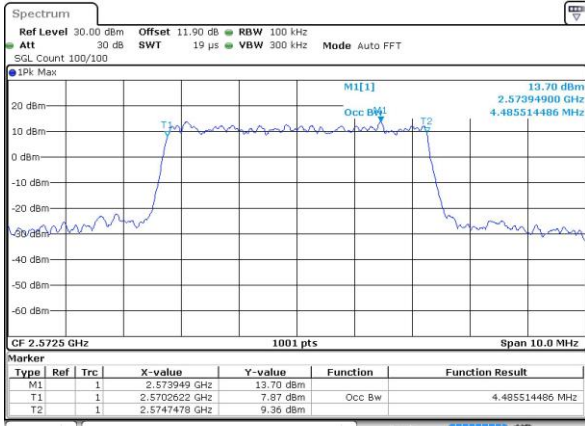

LTE Band 38

Lowest Channel / 5MHz / QPSK

Date: 4 SEP 2018 14:19:00

Lowest Channel / 5MHz / 16QAM

Date: 4 SEP 2018 14:19:12

Middle Channel / 5MHz / QPSK

Date: 4 SEP 2018 14:19:46

Middle Channel / 5MHz / 16QAM

Date: 4 SEP 2018 14:19:58

Highest Channel / 5MHz / QPSK

Date: 4 SEP 2018 14:20:32

Highest Channel / 5MHz / 16QAM

Date: 4 SEP 2018 14:20:44

LTE Band 38

Lowest Channel / 10MHz / QPSK

Date: 4 SEP 2018 14:21:18