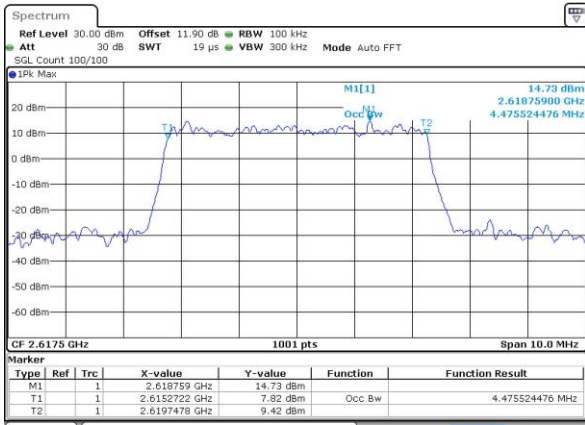

LTE Band 38

Lowest Channel / 5MHz / QPSK

Date: 4 SEP 2018 14:19:00

Lowest Channel / 5MHz / 16QAM

Date: 4 SEP 2018 14:19:12

Middle Channel / 5MHz / QPSK

Date: 4 SEP 2018 14:19:46

Middle Channel / 5MHz / 16QAM

Date: 4 SEP 2018 14:19:58

Highest Channel / 5MHz / QPSK

Date: 4 SEP 2018 14:20:32

Highest Channel / 5MHz / 16QAM

Date: 4 SEP 2018 14:20:44

LTE Band 38

Lowest Channel / 10MHz / QPSK

Date: 4 SEP 2018 14:21:18