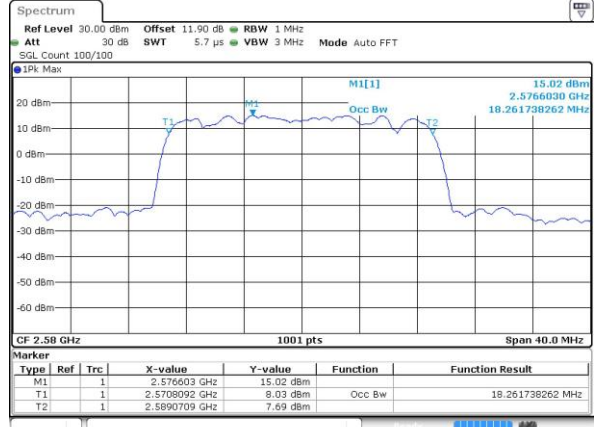

Date: 4 SEP 2018 14:43:10

LTE Band 38

Lowest Channel / 15MHz / 64QAM

Date: 4 SEP 2018 14:43:33

Lowest Channel / 20MHz / 64QAM

Date: 4 SEP 2018 14:44:41

Middle Channel / 15MHz / 64QAM

Date: 4 SEP 2018 14:43:55

Middle Channel / 20MHz / 64QAM

Date: 4 SEP 2018 14:45:04

Highest Channel / 15MHz / 64QAM

Date: 4 SEP 2018 14:44:18

Highest Channel / 20MHz / 64QAM

Date: 4 SEP 2018 14:45:27

Conducted Band Edge

LTE Band 38 / 5MHz / 16QAM

Lowest Band Edge / 1RB

Date: 4 SEP.2018 14:53:26

Highest Band Edge / 1 RB

Date: 4 SEP.2018 15:00:31

Lowest Band Edge / Full RB

Date: 4 SEP.2018 14:55:47

Highest Band Edge / Full RB

Date: 4 SEP.2018 14:58:09