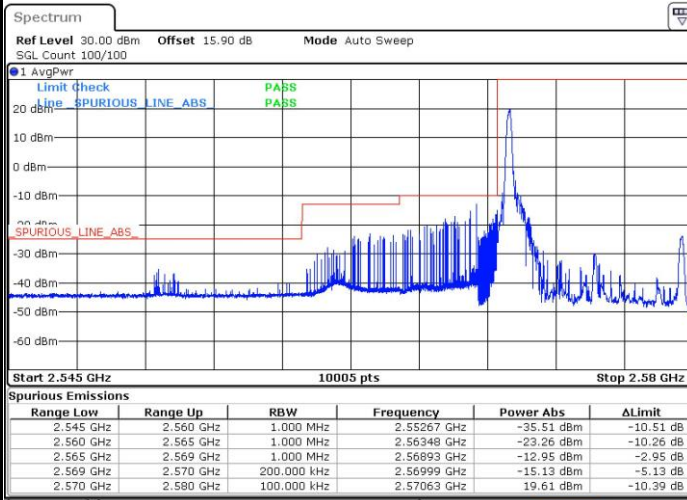

Date: 4 SEP.2018 15:32:22

LTE Band 38 / 10MHz / QPSK

Lowest Band Edge / 1 RB

Date: 4 SEP.2018 15:01:41

Highest Band Edge / 1 RB

Date: 4 SEP.2018 15:08:46

Lowest Band Edge / Full RB

Date: 4 SEP.2018 15:04:03

Highest Band Edge / Full RB

Date: 4 SEP.2018 15:06:25

LTE Band 38 / 10MHz / 16QAM

Lowest Band Edge / 1 RB

Date: 4 SEP.2018 15:02:52

Highest Band Edge / 1 RB

Date: 4 SEP.2018 15:09:57

Lowest Band Edge / Full RB

Date: 4 SEP.2018 15:05:14

Highest Band Edge / Full RB

Date: 4 SEP.2018 15:07:35

LTE Band 38 / 10MHz / 64QAM

Lowest Band Edge / 1 RB

Date: 4 SEP.2018 15:34:43

Highest Band Edge / 1 RB

Date: 4 SEP.2018 15:38:16

Lowest Band Edge / Full RB

Date: 4 SEP.2018 15:35:54

Highest Band Edge / Full RB

Date: 4 SEP.2018 15:37:05

LTE Band 38 / 15MHz / QPSK

Lowest Band Edge / 1 RB

Date: 4 SEP.2018 15:11:08

Highest Band Edge / 1 RB