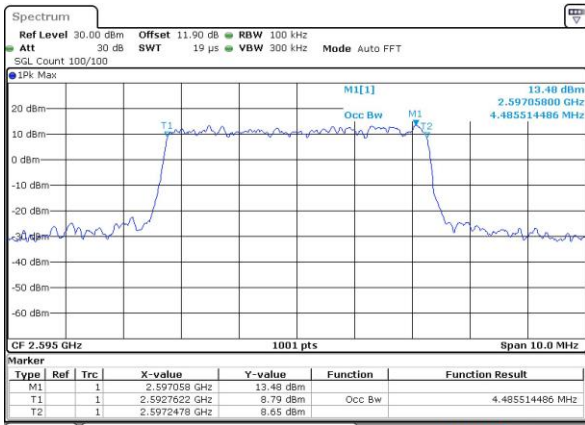

LTE Band 38

Lowest Channel / 5MHz / QPSK

Date: 4 SEP 2018 14:19:00

Lowest Channel / 5MHz / 16QAM

Date: 4 SEP 2018 14:19:12

Middle Channel / 5MHz / QPSK

Date: 4 SEP 2018 14:19:46

Middle Channel / 5MHz / 16QAM

Date: 4 SEP 2018 14:19:58

Highest Channel / 5MHz / QPSK

Date: 4 SEP 2018 14:20:32

Highest Channel / 5MHz / 16QAM

Date: 4 SEP 2018 14:20:44

LTE Band 38

Lowest Channel / 10MHz / QPSK

Date: 4 SEP 2018 14:21:18