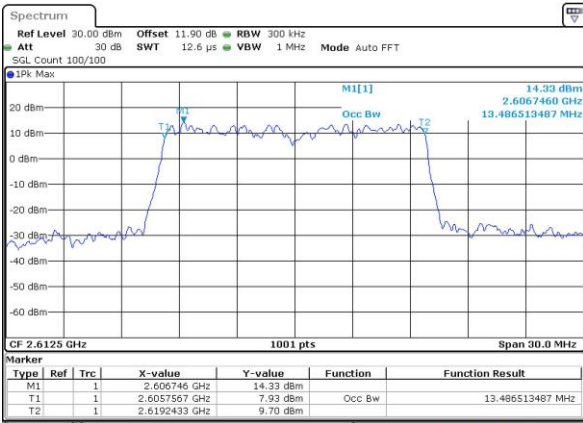

Highest Channel / 10MHz / 16QAM

Date: 4 SEP 2018 14:23:00

LTE Band 38

Lowest Channel / 15MHz / QPSK

Date: 4 SEP 2018 14:23:34

Lowest Channel / 15MHz / 16QAM

Date: 4 SEP 2018 14:23:46

Middle Channel / 15MHz / QPSK

Date: 4 SEP 2018 14:24:20

Middle Channel / 15MHz / 16QAM

Date: 4 SEP 2018 14:24:32

Highest Channel / 15MHz / QPSK

Date: 4 SEP 2018 14:25:06

Highest Channel / 15MHz / 16QAM

Date: 4 SEP 2018 14:25:18

LTE Band 38