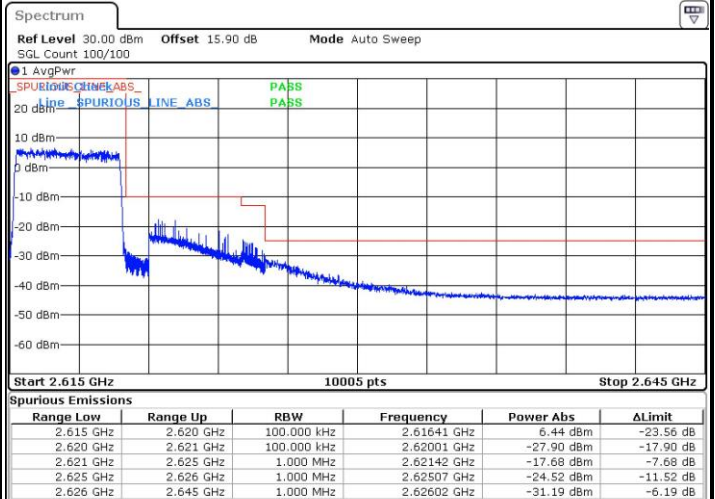

Middle Channel / 20MHz / 64QAM

Date: 4 SEP 2018 14:45:04

Highest Channel / 15MHz / 64QAM

Date: 4 SEP 2018 14:44:18

Highest Channel / 20MHz / 64QAM

Date: 4 SEP 2018 14:45:27

Conducted Band Edge

LTE Band 38 / 5MHz / 16QAM

Lowest Band Edge / 1RB

Date: 4 SEP.2018 14:53:26

Highest Band Edge / 1 RB

Date: 4 SEP.2018 15:00:31

Lowest Band Edge / Full RB

Date: 4 SEP.2018 14:55:47

Highest Band Edge / Full RB

Date: 4 SEP.2018 14:58:09

LTE Band 38 / 5MHz / 64QAM

Lowest Band Edge / 1RB

Date: 4 SEP.2018 15:30:00

Highest Band Edge / 1 RB

Date: 4 SEP.2018 15:33:33

Lowest Band Edge / Full RB

Date: 4 SEP.2018 15:31:11

Highest Band Edge / Full RB

Date: 4 SEP.2018 15:32:22

LTE Band 38 / 10MHz / QPSK

Lowest Band Edge / 1 RB

Date: 4 SEP.2018 15:01:41

Highest Band Edge / 1 RB

Date: 4 SEP.2018 15:08:46

Lowest Band Edge / Full RB

Date: 4 SEP.2018 15:04:03