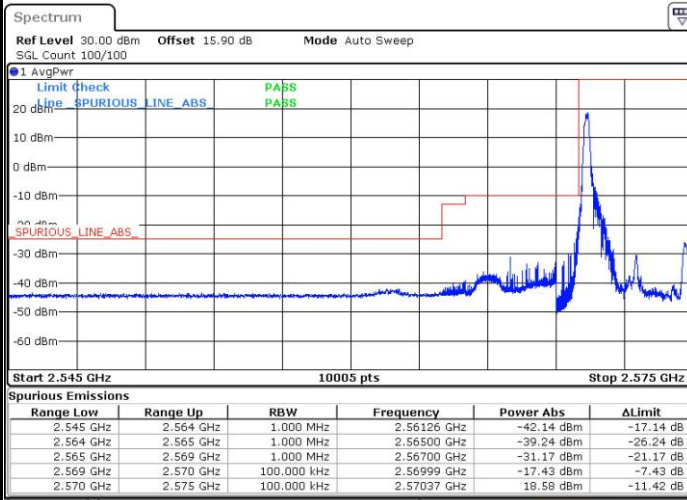

Middle Channel / 20MHz / 64QAM

Date: 4 SEP 2018 14:45:04

Highest Channel / 15MHz / 64QAM

Date: 4 SEP 2018 14:44:18

Highest Channel / 20MHz / 64QAM

Date: 4 SEP 2018 14:45:27

Conducted Band Edge

LTE Band 38 / 5MHz / 16QAM

Lowest Band Edge / 1RB

Date: 4 SEP.2018 14:53:26

Highest Band Edge / 1 RB

Date: 4 SEP.2018 15:00:31

Lowest Band Edge / Full RB

Date: 4 SEP.2018 14:55:47

Highest Band Edge / Full RB

Date: 4 SEP.2018 14:58:09

LTE Band 38 / 5MHz / 64QAM

Lowest Band Edge / 1RB

Date: 4 SEP.2018 15:30:00

Highest Band Edge / 1 RB

Date: 4 SEP.2018 15:33:33

Lowest Band Edge / Full RB

Date: 4 SEP.2018 15:31:11

Highest Band Edge / Full RB

Date: 4 SEP.2018 15:32:22

LTE Band 38 / 10MHz / QPSK

Lowest Band Edge / 1 RB

Date: 4 SEP.2018 15:01:41

Highest Band Edge / 1 RB

Date: 4 SEP.2018 15:08:46

Lowest Band Edge / Full RB

Date: 4 SEP.2018 15:04:03