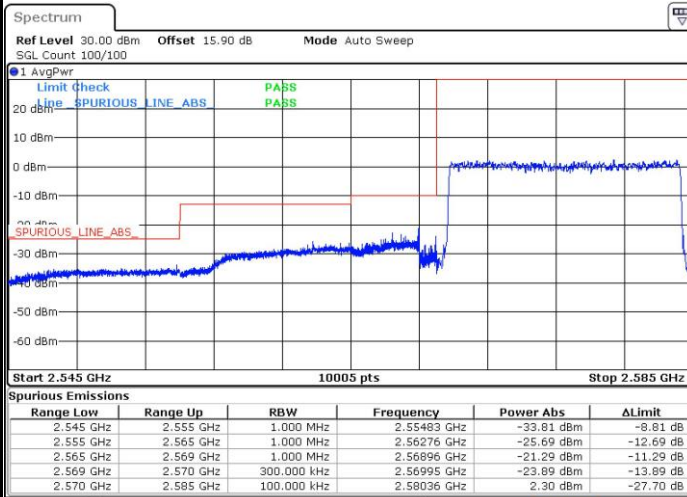

Date: 4 SEP.2018 15:05:14

Highest Band Edge / Full RB

Date: 4 SEP.2018 15:07:35

LTE Band 38 / 10MHz / 64QAM

Lowest Band Edge / 1 RB

Date: 4 SEP.2018 15:34:43

Highest Band Edge / 1 RB

Date: 4 SEP.2018 15:38:16

Lowest Band Edge / Full RB

Date: 4 SEP.2018 15:35:54

Highest Band Edge / Full RB

Date: 4 SEP.2018 15:37:05

LTE Band 38 / 15MHz / QPSK

Lowest Band Edge / 1 RB

Date: 4 SEP.2018 15:11:08

Highest Band Edge / 1 RB

Date: 4 SEP.2018 15:18:12

Lowest Band Edge / Full RB

Date: 4 SEP.2018 15:13:29

Highest Band Edge / Full RB

Date: 4 SEP.2018 15:15:51

LTE Band 38 / 15MHz / 16QAM

Lowest Band Edge / 1 RB

Date: 4 SEP.2018 15:12:18

Highest Band Edge / 1 RB

Date: 4 SEP.2018 15:19:23

Lowest Band Edge / Full RB

Date: 4 SEP.2018 15:14:40

Highest Band Edge / Full RB

Date: 4 SEP.2018 15:17:01

LTE Band 38 / 15MHz / 64QAM

Lowest Band Edge / 1 RB