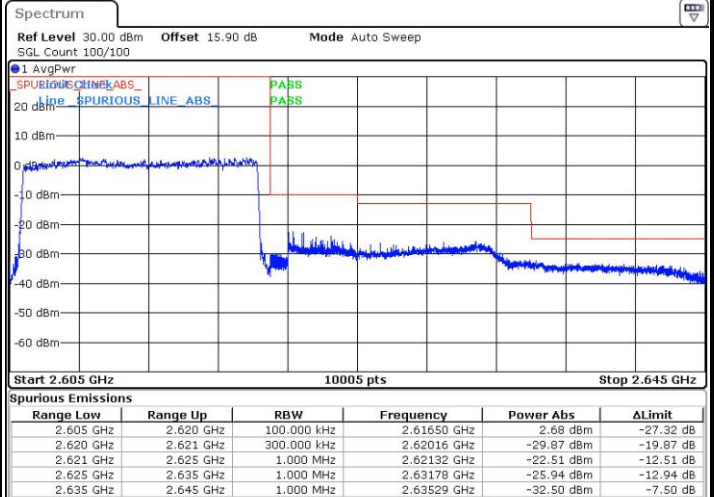

Date: 4 SEP.2018 15:05:14

Highest Band Edge / Full RB

Date: 4 SEP.2018 15:07:35

LTE Band 38 / 10MHz / 64QAM

Lowest Band Edge / 1 RB

Date: 4 SEP.2018 15:34:43

Highest Band Edge / 1 RB

Date: 4 SEP.2018 15:38:16

Lowest Band Edge / Full RB

Date: 4 SEP.2018 15:35:54

Highest Band Edge / Full RB

Date: 4 SEP.2018 15:37:05

LTE Band 38 / 15MHz / QPSK

Lowest Band Edge / 1 RB

Date: 4 SEP.2018 15:11:08

Highest Band Edge / 1 RB

Date: 4 SEP.2018 15:18:12

Lowest Band Edge / Full RB

Date: 4 SEP.2018 15:13:29

Highest Band Edge / Full RB

Date: 4 SEP.2018 15:15:51

LTE Band 38 / 15MHz / 16QAM

Lowest Band Edge / 1 RB

Date: 4 SEP.2018 15:12:18

Highest Band Edge / 1 RB

Date: 4 SEP.2018 15:19:23

Lowest Band Edge / Full RB

Date: 4 SEP.2018 15:14:40

Highest Band Edge / Full RB

Date: 4 SEP.2018 15:17:01

LTE Band 38 / 15MHz / 64QAM

Lowest Band Edge / 1 RB