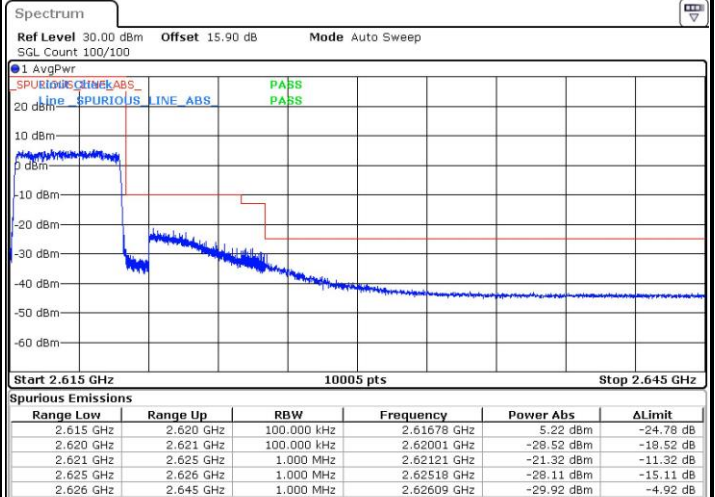

Lowest Band Edge / 1RB

Date: 4 SEP.2018 14:53:26

Highest Band Edge / 1 RB

Date: 4 SEP.2018 15:00:31

Lowest Band Edge / Full RB

Date: 4 SEP.2018 14:55:47

Highest Band Edge / Full RB

Date: 4 SEP.2018 14:58:09

LTE Band 38 / 5MHz / 64QAM

Lowest Band Edge / 1RB

Date: 4 SEP.2018 15:30:00

Highest Band Edge / 1 RB

Date: 4 SEP.2018 15:33:33

Lowest Band Edge / Full RB

Date: 4 SEP.2018 15:31:11

Highest Band Edge / Full RB

Date: 4 SEP.2018 15:32:22

LTE Band 38 / 10MHz / QPSK

Lowest Band Edge / 1 RB

Date: 4 SEP.2018 15:01:41

Highest Band Edge / 1 RB

Date: 4 SEP.2018 15:08:46

Lowest Band Edge / Full RB

Date: 4 SEP.2018 15:04:03

Highest Band Edge / Full RB

Date: 4 SEP.2018 15:06:25

LTE Band 38 / 10MHz / 16QAM

Lowest Band Edge / 1 RB

Date: 4 SEP.2018 15:02:52

Highest Band Edge / 1 RB

Date: 4 SEP.2018 15:09:57

Lowest Band Edge / Full RB