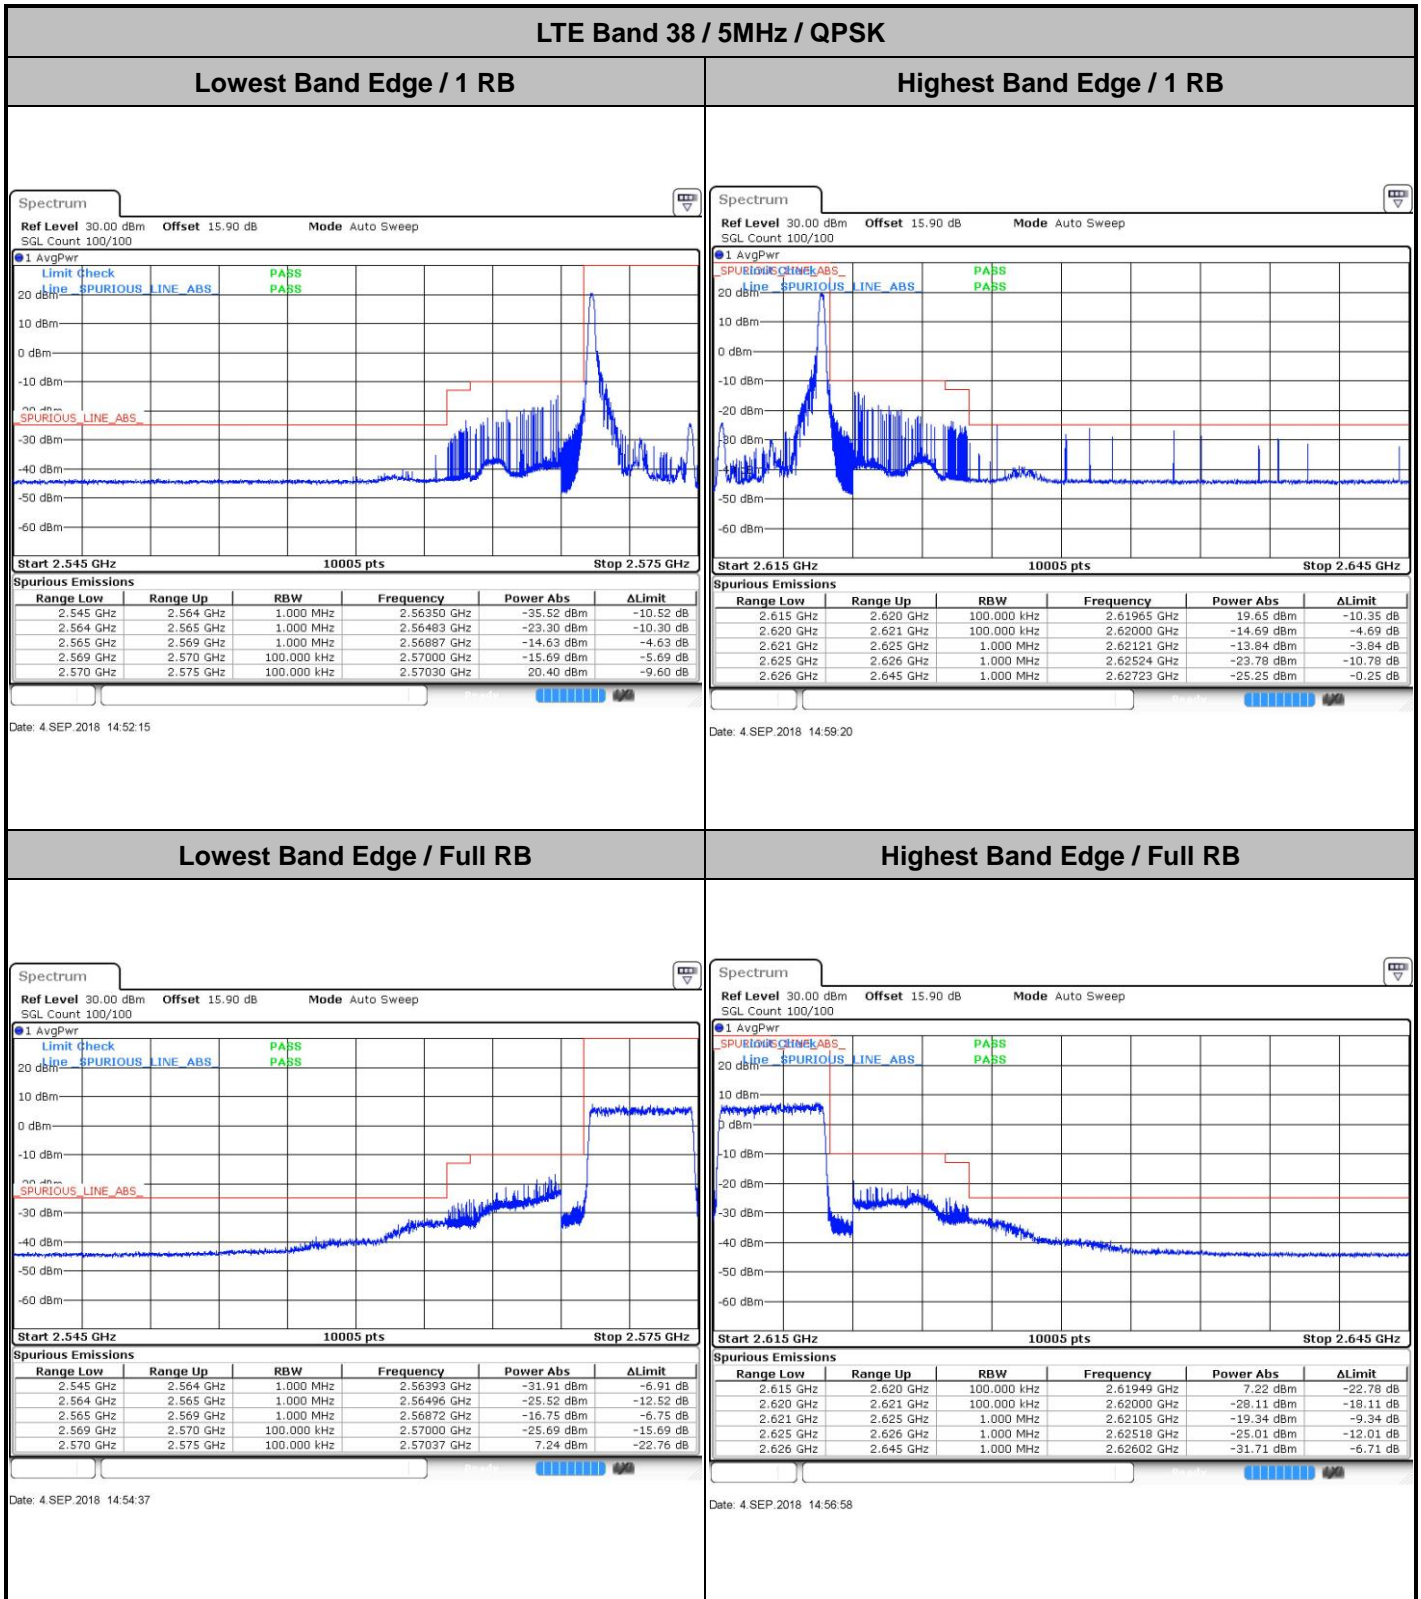

Middle Channel / 20MHz / 64QAM

Date: 4 SEP 2018 14:45:04

Highest Channel / 15MHz / 64QAM

Date: 4 SEP 2018 14:44:18

Highest Channel / 20MHz / 64QAM

Date: 4 SEP 2018 14:45:27

Conducted Band Edge

LTE Band 38 / 5MHz / 16QAM

Lowest Band Edge / 1RB

Date: 4 SEP.2018 14:53:26

Highest Band Edge / 1 RB

Date: 4 SEP.2018 15:00:31

Lowest Band Edge / Full RB

Date: 4 SEP.2018 14:55:47

Highest Band Edge / Full RB

Date: 4 SEP.2018 14:58:09

LTE Band 38 / 5MHz / 64QAM

Lowest Band Edge / 1RB

Date: 4 SEP.2018 15:30:00

Highest Band Edge / 1 RB

Date: 4 SEP.2018 15:33:33

Lowest Band Edge / Full RB

Date: 4 SEP.2018 15:31:11

Highest Band Edge / Full RB

Date: 4 SEP.2018 15:32:22

LTE Band 38 / 10MHz / QPSK

Lowest Band Edge / 1 RB

Date: 4 SEP.2018 15:01:41

Highest Band Edge / 1 RB

Date: 4 SEP.2018 15:08:46

Lowest Band Edge / Full RB

Date: 4 SEP.2018 15:04:03