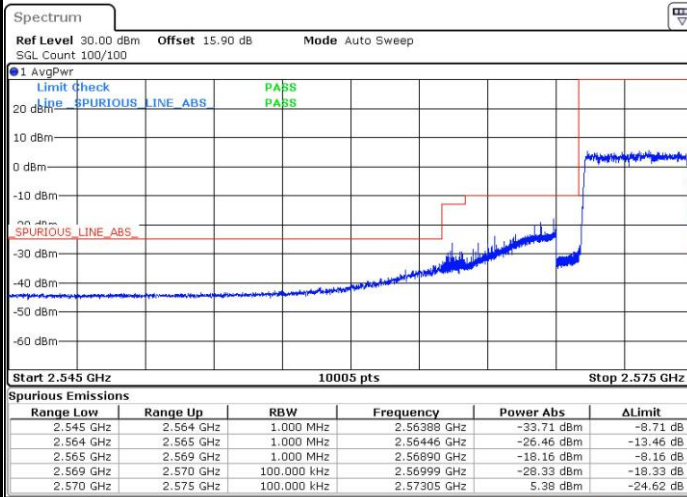

Lowest Band Edge / 1RB

Date: 4 SEP.2018 14:53:26

Highest Band Edge / 1 RB

Date: 4 SEP.2018 15:00:31

Lowest Band Edge / Full RB

Date: 4 SEP.2018 14:55:47

Highest Band Edge / Full RB

Date: 4 SEP.2018 14:58:09

LTE Band 38 / 5MHz / 64QAM

Lowest Band Edge / 1RB

Date: 4 SEP.2018 15:30:00

Highest Band Edge / 1 RB

Date: 4 SEP.2018 15:33:33

Lowest Band Edge / Full RB

Date: 4 SEP.2018 15:31:11

Highest Band Edge / Full RB

Date: 4 SEP.2018 15:32:22

LTE Band 38 / 10MHz / QPSK

Lowest Band Edge / 1 RB

Date: 4 SEP.2018 15:01:41

Highest Band Edge / 1 RB

Date: 4 SEP.2018 15:08:46

Lowest Band Edge / Full RB

Date: 4 SEP.2018 15:04:03

Highest Band Edge / Full RB

Date: 4 SEP.2018 15:06:25

LTE Band 38 / 10MHz / 16QAM

Lowest Band Edge / 1 RB

Date: 4 SEP.2018 15:02:52

Highest Band Edge / 1 RB

Date: 4 SEP.2018 15:09:57

Lowest Band Edge / Full RB