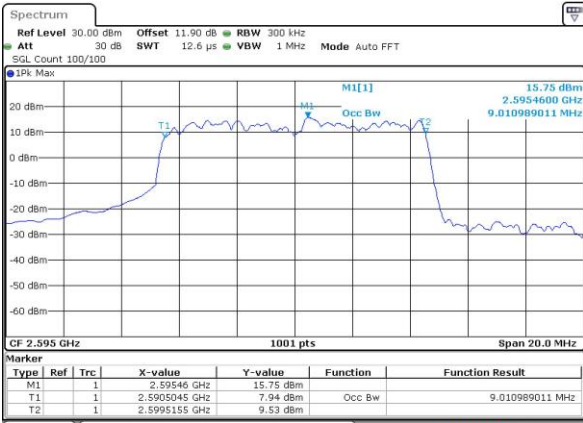

Middle Channel / 10MHz / QPSK

Date: 4 SEP 2018 14:22:03