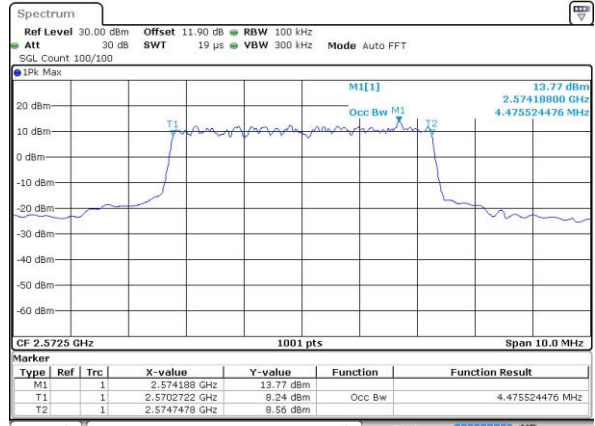

LTE Band 38

Lowest Channel / 5MHz / QPSK

Date: 4 SEP 2018 14:19:00

Lowest Channel / 5MHz / 16QAM

Date: 4 SEP 2018 14:19:12

Middle Channel / 5MHz / QPSK

Date: 4 SEP 2018 14:19:46

Middle Channel / 5MHz / 16QAM

Date: 4 SEP 2018 14:19:58

Highest Channel / 5MHz / QPSK

Date: 4 SEP 2018 14:20:32

Highest Channel / 5MHz / 16QAM

Date: 4 SEP 2018 14:20:44

LTE Band 38

Lowest Channel / 10MHz / QPSK

Date: 4 SEP 2018 14:21:18