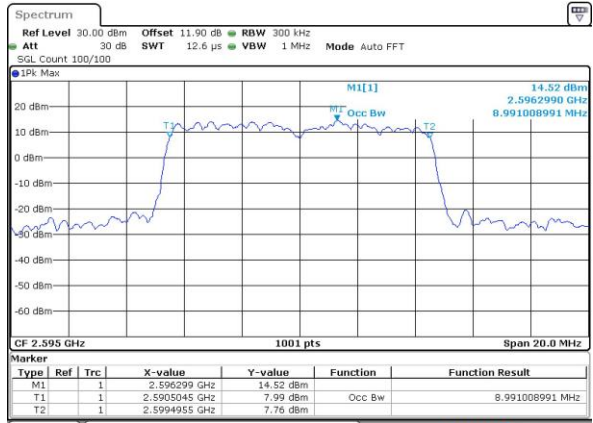

Date: 4 SEP 2018 14:19:58

Highest Channel / 5MHz / QPSK

Date: 4 SEP 2018 14:20:32

Highest Channel / 5MHz / 16QAM

Date: 4 SEP 2018 14:20:44

LTE Band 38

Lowest Channel / 10MHz / QPSK

Date: 4 SEP 2018 14:21:18

Lowest Channel / 10MHz / 16QAM

Date: 4 SEP 2018 14:21:29

Middle Channel / 10MHz / QPSK

Date: 4 SEP 2018 14:22:03

Middle Channel / 10MHz / 16QAM

Date: 4 SEP 2018 14:22:15

Highest Channel / 10MHz / QPSK

Date: 4 SEP 2018 14:22:49

Highest Channel / 10MHz / 16QAM

Date: 4 SEP 2018 14:23:00

LTE Band 38

Lowest Channel / 15MHz / QPSK

Date: 4 SEP 2018 14:23:34

Lowest Channel / 15MHz / 16QAM

Date: 4 SEP 2018 14:23:46

Middle Channel / 15MHz / QPSK