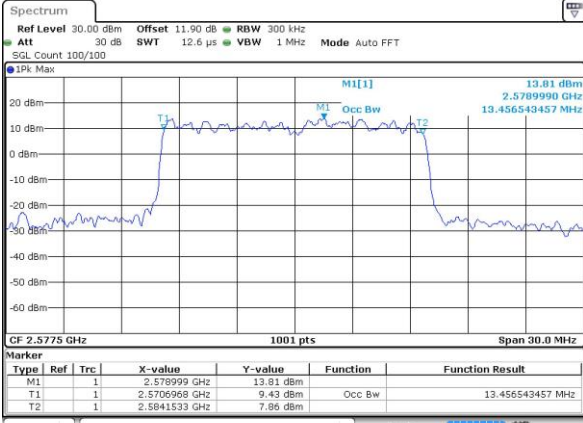

Highest Channel / 10MHz / 16QAM

Date: 4 SEP 2018 14:23:00

LTE Band 38

Lowest Channel / 15MHz / QPSK

Date: 4 SEP 2018 14:23:34

Lowest Channel / 15MHz / 16QAM

Date: 4 SEP 2018 14:23:46

Middle Channel / 15MHz / QPSK

Date: 4 SEP 2018 14:24:20

Middle Channel / 15MHz / 16QAM

Date: 4 SEP 2018 14:24:32

Highest Channel / 15MHz / QPSK

Date: 4 SEP 2018 14:25:06

Highest Channel / 15MHz / 16QAM

Date: 4 SEP 2018 14:25:18

LTE Band 38