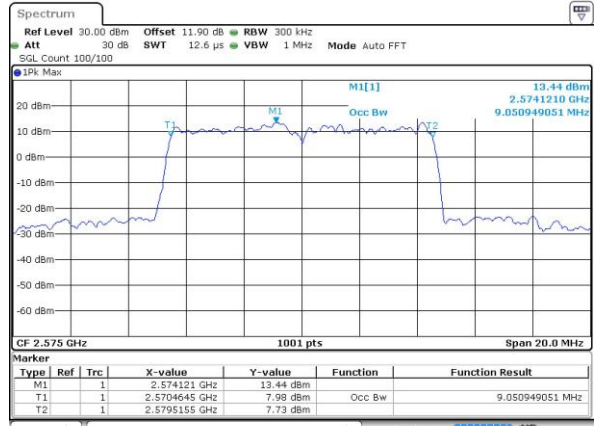

Highest Channel / 20MHz / QPSK

Date: 4 SEP 2018 14:27:23

Highest Channel / 20MHz / 16QAM

Date: 4 SEP 2018 14:27:35

LTE Band 38

Lowest Channel / 5MHz / 64QAM

Date: 4 SEP 2018 14:41:16

Lowest Channel / 10MHz / 64QAM