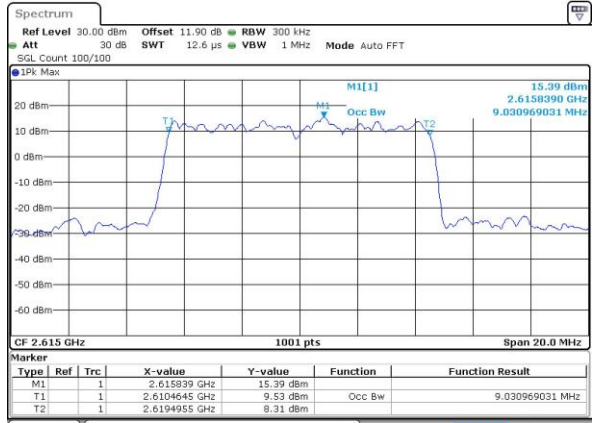

Lowest Channel / 10MHz / 16QAM

Date: 4 SEP 2018 14:21:29

Middle Channel / 10MHz / QPSK

Date: 4 SEP 2018 14:22:03

Middle Channel / 10MHz / 16QAM

Date: 4 SEP 2018 14:22:15

Highest Channel / 10MHz / QPSK

Date: 4 SEP 2018 14:22:49

Highest Channel / 10MHz / 16QAM

Date: 4 SEP 2018 14:23:00

LTE Band 38

Lowest Channel / 15MHz / QPSK

Date: 4 SEP 2018 14:23:34

Lowest Channel / 15MHz / 16QAM

Date: 4 SEP 2018 14:23:46

Middle Channel / 15MHz / QPSK