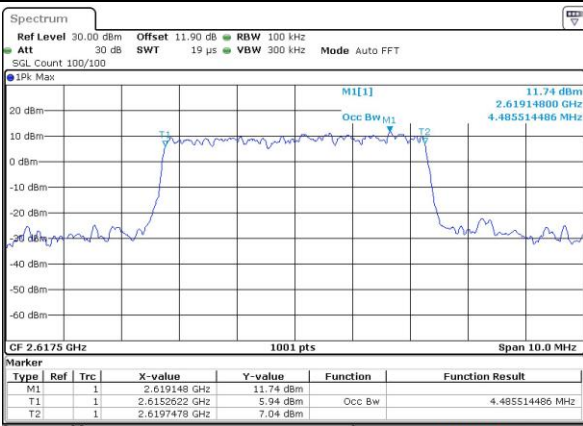

Date: 4 SEP 2018 14:42:24

Middle Channel / 5MHz / 64QAM

Date: 4 SEP 2018 14:41:39

Middle Channel / 10MHz / 64QAM

Date: 4 SEP 2018 14:42:47

Highest Channel / 5MHz / 64QAM

Date: 4 SEP 2018 14:42:02

Highest Channel / 10MHz / 64QAM