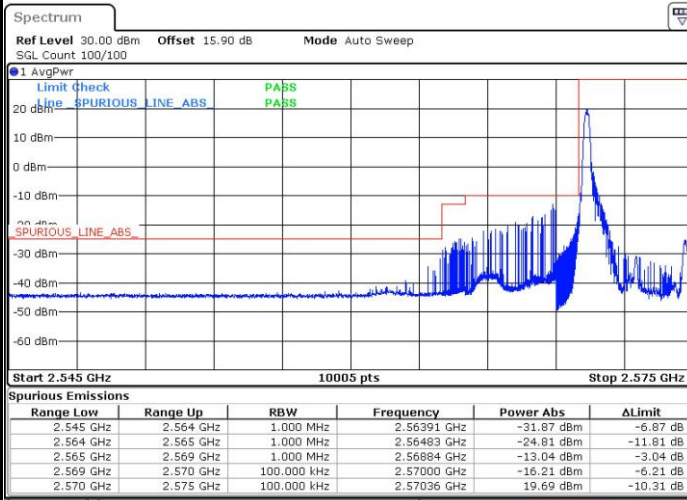

Middle Channel / 20MHz / 64QAM

Date: 4 SEP 2018 14:45:04

Highest Channel / 15MHz / 64QAM

Date: 4 SEP 2018 14:44:18

Highest Channel / 20MHz / 64QAM

Date: 4 SEP 2018 14:45:27

Conducted Band Edge

LTE Band 38 / 5MHz / 16QAM

Lowest Band Edge / 1RB

Date: 4 SEP.2018 14:53:26

Highest Band Edge / 1 RB

Date: 4 SEP.2018 15:00:31

Lowest Band Edge / Full RB

Date: 4 SEP.2018 14:55:47

Highest Band Edge / Full RB

Date: 4 SEP.2018 14:58:09

LTE Band 38 / 5MHz / 64QAM

Lowest Band Edge / 1RB

Date: 4 SEP.2018 15:30:00

Highest Band Edge / 1 RB

Date: 4 SEP.2018 15:33:33

Lowest Band Edge / Full RB

Date: 4 SEP.2018 15:31:11

Highest Band Edge / Full RB