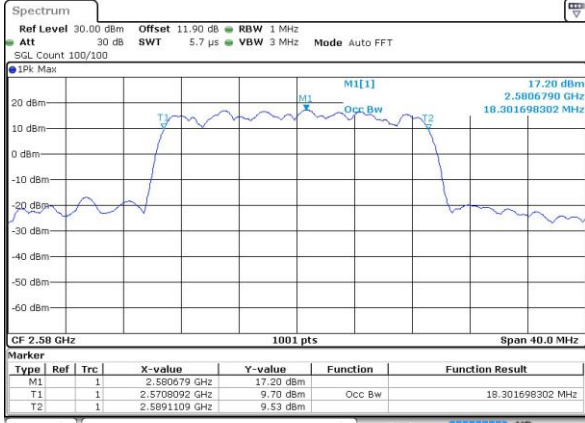

LTE Band 38

Lowest Channel / 20MHz / QPSK

Date: 4 SEP 2018 14:25:52