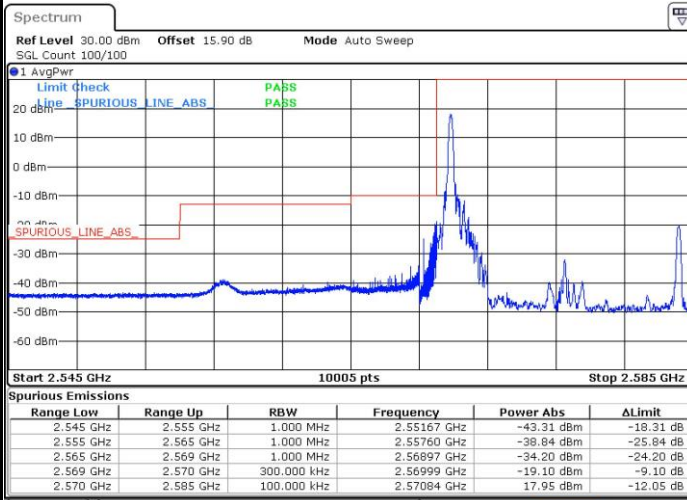

Date: 4 SEP.2018 15:18:12

Lowest Band Edge / Full RB

Date: 4 SEP.2018 15:13:29

Highest Band Edge / Full RB

Date: 4 SEP.2018 15:15:51

LTE Band 38 / 15MHz / 16QAM

Lowest Band Edge / 1 RB

Date: 4 SEP.2018 15:12:18

Highest Band Edge / 1 RB

Date: 4 SEP.2018 15:19:23

Lowest Band Edge / Full RB

Date: 4 SEP.2018 15:14:40

Highest Band Edge / Full RB

Date: 4 SEP.2018 15:17:01

LTE Band 38 / 15MHz / 64QAM

Lowest Band Edge / 1 RB

Date: 4 SEP.2018 15:39:26

Highest Band Edge / 1 RB

Date: 4 SEP.2018 15:42:59

Lowest Band Edge / Full RB

Date: 4 SEP.2018 15:40:37

Highest Band Edge / Full RB

Date: 4 SEP.2018 15:41:48

LTE Band 38 / 20MHz / QPSK

Lowest Band Edge / 1 RB

Date: 4 SEP.2018 15:20:34

Highest Band Edge / 1 RB

Date: 4 SEP.2018 15:27:39

Lowest Band Edge / Full RB

Date: 4 SEP.2018 15:22:55

Highest Band Edge / Full RB

Date: 4 SEP.2018 15:25:17