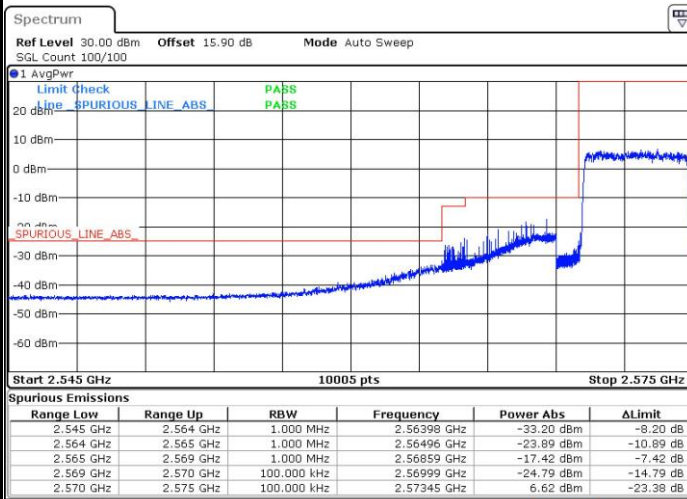

Middle Channel / 20MHz / 64QAM

Date: 4 SEP 2018 14:45:04

Highest Channel / 15MHz / 64QAM

Date: 4 SEP 2018 14:44:18

Highest Channel / 20MHz / 64QAM

Date: 4 SEP 2018 14:45:27

Conducted Band Edge

LTE Band 38 / 5MHz / 16QAM

Lowest Band Edge / 1RB

Date: 4 SEP.2018 14:53:26

Highest Band Edge / 1 RB

Date: 4 SEP.2018 15:00:31

Lowest Band Edge / Full RB

Date: 4 SEP.2018 14:55:47

Highest Band Edge / Full RB

Date: 4 SEP.2018 14:58:09

LTE Band 38 / 5MHz / 64QAM

Lowest Band Edge / 1RB

Date: 4 SEP.2018 15:30:00

Highest Band Edge / 1 RB

Date: 4 SEP.2018 15:33:33

Lowest Band Edge / Full RB

Date: 4 SEP.2018 15:31:11

Highest Band Edge / Full RB

Date: 4 SEP.2018 15:32:22

LTE Band 38 / 10MHz / QPSK

Lowest Band Edge / 1 RB

Date: 4 SEP.2018 15:01:41

Highest Band Edge / 1 RB

Date: 4 SEP.2018 15:08:46

Lowest Band Edge / Full RB

Date: 4 SEP.2018 15:04:03