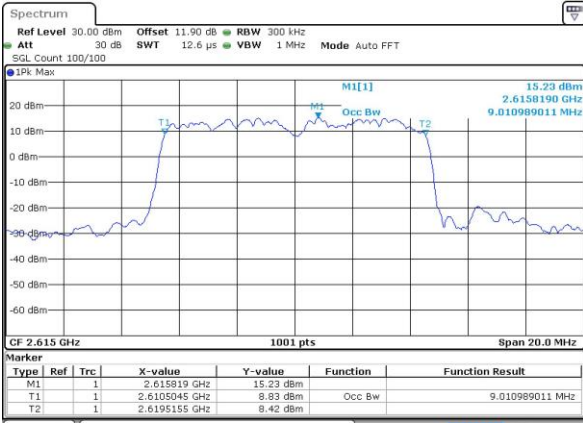

Date: 4 SEP 2018 14:19:58

Highest Channel / 5MHz / QPSK

Date: 4 SEP 2018 14:20:32

Highest Channel / 5MHz / 16QAM

Date: 4 SEP 2018 14:20:44

LTE Band 38

Lowest Channel / 10MHz / QPSK

Date: 4 SEP 2018 14:21:18

Lowest Channel / 10MHz / 16QAM

Date: 4 SEP 2018 14:21:29

Middle Channel / 10MHz / QPSK

Date: 4 SEP 2018 14:22:03

Middle Channel / 10MHz / 16QAM

Date: 4 SEP 2018 14:22:15

Highest Channel / 10MHz / QPSK

Date: 4 SEP 2018 14:22:49

Highest Channel / 10MHz / 16QAM

Date: 4 SEP 2018 14:23:00

LTE Band 38

Lowest Channel / 15MHz / QPSK

Date: 4 SEP 2018 14:23:34

Lowest Channel / 15MHz / 16QAM

Date: 4 SEP 2018 14:23:46

Middle Channel / 15MHz / QPSK