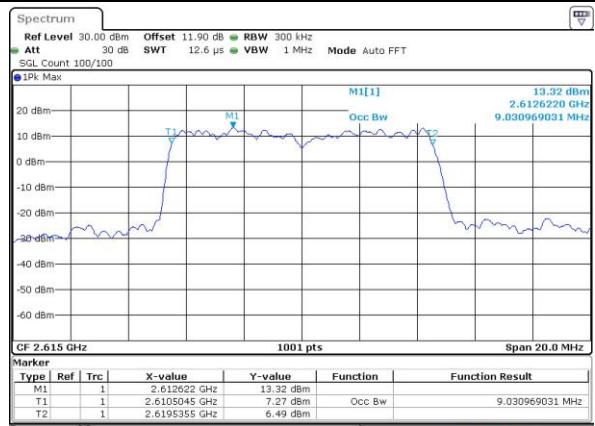

Highest Channel / 20MHz / QPSK

Date: 4 SEP 2018 14:27:23

Highest Channel / 20MHz / 16QAM

Date: 4 SEP 2018 14:27:35

LTE Band 38

Lowest Channel / 5MHz / 64QAM

Date: 4 SEP 2018 14:41:16

Lowest Channel / 10MHz / 64QAM

Date: 4 SEP 2018 14:42:24

Middle Channel / 5MHz / 64QAM

Date: 4 SEP 2018 14:41:39

Middle Channel / 10MHz / 64QAM

Date: 4 SEP 2018 14:42:47

Highest Channel / 5MHz / 64QAM

Date: 4 SEP 2018 14:42:02

Highest Channel / 10MHz / 64QAM

Date: 4 SEP 2018 14:43:10

LTE Band 38

Lowest Channel / 15MHz / 64QAM

Date: 4 SEP 2018 14:43:33

Lowest Channel / 20MHz / 64QAM

Date: 4 SEP 2018 14:44:41

Middle Channel / 15MHz / 64QAM

Date: 4 SEP 2018 14:43:55

Middle Channel / 20MHz / 64QAM

Date: 4 SEP 2018 14:45:04

Highest Channel / 15MHz / 64QAM

Date: 4 SEP 2018 14:44:18

Highest Channel / 20MHz / 64QAM

Date: 4 SEP 2018 14:45:27

Conducted Band Edge

LTE Band 38 / 5MHz / 16QAM