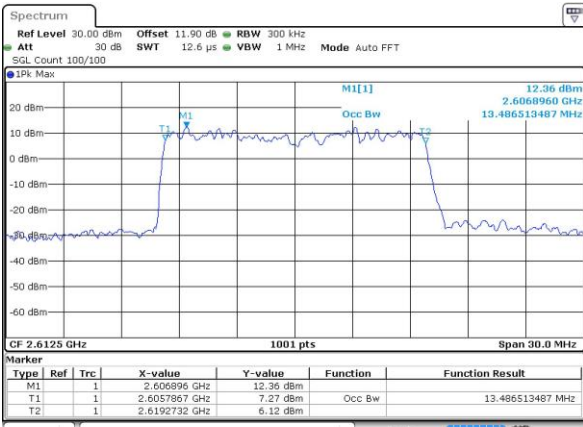

Date: 4 SEP 2018 14:43:10

LTE Band 38

Lowest Channel / 15MHz / 64QAM

Date: 4 SEP 2018 14:43:33

Lowest Channel / 20MHz / 64QAM

Date: 4 SEP 2018 14:44:41

Middle Channel / 15MHz / 64QAM

Date: 4 SEP 2018 14:43:55

Middle Channel / 20MHz / 64QAM

Date: 4 SEP 2018 14:45:04

Highest Channel / 15MHz / 64QAM

Date: 4 SEP 2018 14:44:18

Highest Channel / 20MHz / 64QAM

Date: 4 SEP 2018 14:45:27

Conducted Band Edge

LTE Band 38 / 5MHz / 16QAM