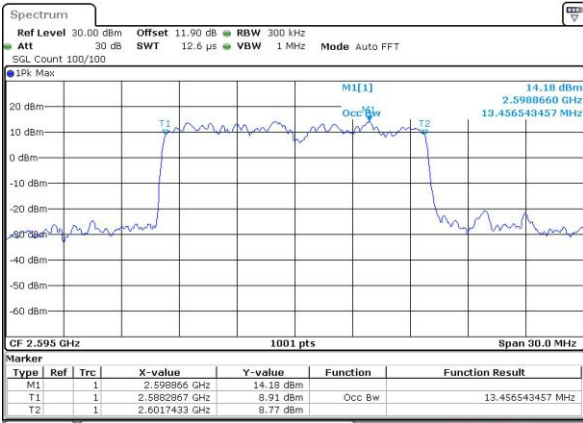

Highest Channel / 10MHz / 16QAM

Date: 4 SEP 2018 14:23:00

LTE Band 38

Lowest Channel / 15MHz / QPSK

Date: 4 SEP 2018 14:23:34

Lowest Channel / 15MHz / 16QAM

Date: 4 SEP 2018 14:23:46

Middle Channel / 15MHz / QPSK

Date: 4 SEP 2018 14:24:20

Middle Channel / 15MHz / 16QAM

Date: 4 SEP 2018 14:24:32

Highest Channel / 15MHz / QPSK

Date: 4 SEP 2018 14:25:06

Highest Channel / 15MHz / 16QAM

Date: 4 SEP 2018 14:25:18

LTE Band 38