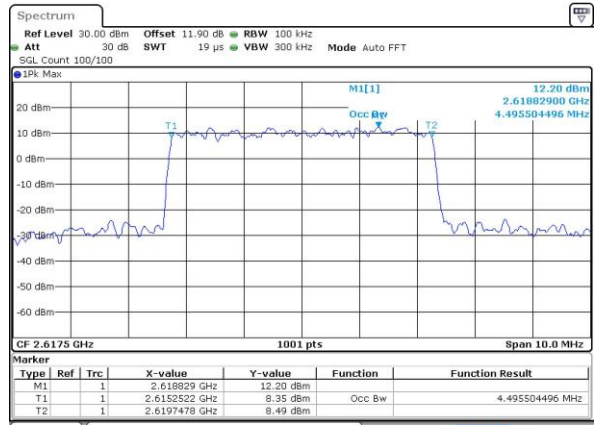

LTE Band 38

Lowest Channel / 5MHz / QPSK

Date: 4 SEP 2018 14:19:00

Lowest Channel / 5MHz / 16QAM

Date: 4 SEP 2018 14:19:12

Middle Channel / 5MHz / QPSK

Date: 4 SEP 2018 14:19:46

Middle Channel / 5MHz / 16QAM

Date: 4 SEP 2018 14:19:58

Highest Channel / 5MHz / QPSK

Date: 4 SEP 2018 14:20:32

Highest Channel / 5MHz / 16QAM

Date: 4 SEP 2018 14:20:44

LTE Band 38

Lowest Channel / 10MHz / QPSK

Date: 4 SEP 2018 14:21:18