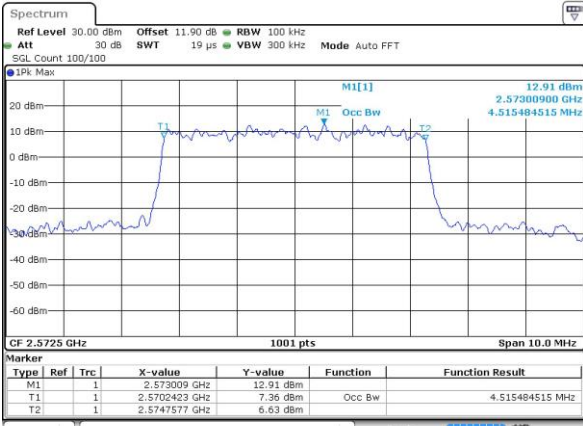

Highest Channel / 20MHz / QPSK

Date: 4 SEP 2018 14:27:23

Highest Channel / 20MHz / 16QAM

Date: 4 SEP 2018 14:27:35

LTE Band 38

Lowest Channel / 5MHz / 64QAM

Date: 4 SEP 2018 14:41:16

Lowest Channel / 10MHz / 64QAM