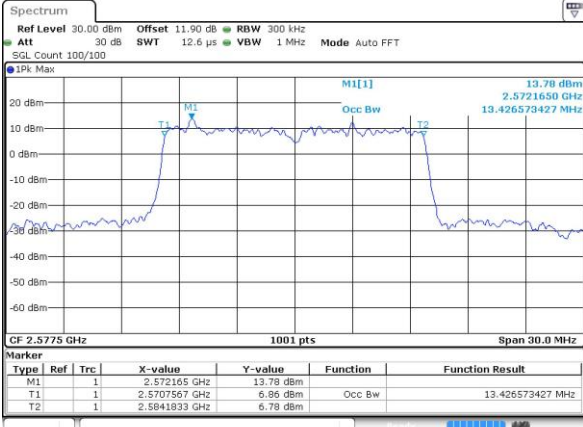

Highest Channel / 20MHz / QPSK

Date: 4 SEP 2018 14:27:23

Highest Channel / 20MHz / 16QAM

Date: 4 SEP 2018 14:27:35

LTE Band 38

Lowest Channel / 5MHz / 64QAM

Date: 4 SEP 2018 14:41:16

Lowest Channel / 10MHz / 64QAM

Date: 4 SEP 2018 14:42:24

Middle Channel / 5MHz / 64QAM

Date: 4 SEP 2018 14:41:39

Middle Channel / 10MHz / 64QAM

Date: 4 SEP 2018 14:42:47

Highest Channel / 5MHz / 64QAM

Date: 4 SEP 2018 14:42:02

Highest Channel / 10MHz / 64QAM

Date: 4 SEP 2018 14:43:10

LTE Band 38

Lowest Channel / 15MHz / 64QAM

Date: 4 SEP 2018 14:43:33

Lowest Channel / 20MHz / 64QAM

Date: 4 SEP 2018 14:44:41

Middle Channel / 15MHz / 64QAM

Date: 4 SEP 2018 14:43:55

Middle Channel / 20MHz / 64QAM

Date: 4 SEP 2018 14:45:04

Highest Channel / 15MHz / 64QAM

Date: 4 SEP 2018 14:44:18

Highest Channel / 20MHz / 64QAM

Date: 4 SEP 2018 14:45:27

Conducted Band Edge

LTE Band 38 / 5MHz / 16QAM