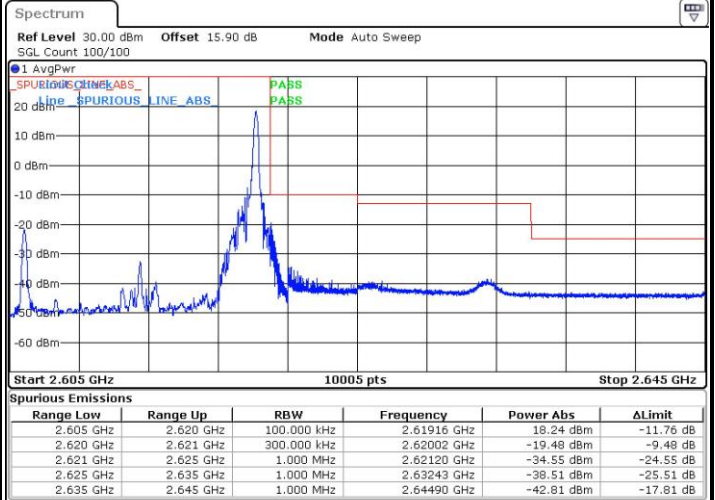

Date: 4 SEP.2018 15:18:12

Lowest Band Edge / Full RB

Date: 4 SEP.2018 15:13:29

Highest Band Edge / Full RB

Date: 4 SEP.2018 15:15:51

LTE Band 38 / 15MHz / 16QAM

Lowest Band Edge / 1 RB

Date: 4 SEP.2018 15:12:18

Highest Band Edge / 1 RB

Date: 4 SEP.2018 15:19:23

Lowest Band Edge / Full RB

Date: 4 SEP.2018 15:14:40

Highest Band Edge / Full RB

Date: 4 SEP.2018 15:17:01

LTE Band 38 / 15MHz / 64QAM

Lowest Band Edge / 1 RB

Date: 4 SEP.2018 15:39:26

Highest Band Edge / 1 RB

Date: 4 SEP.2018 15:42:59

Lowest Band Edge / Full RB

Date: 4 SEP.2018 15:40:37

Highest Band Edge / Full RB

Date: 4 SEP.2018 15:41:48

LTE Band 38 / 20MHz / QPSK

Lowest Band Edge / 1 RB

Date: 4 SEP.2018 15:20:34

Highest Band Edge / 1 RB

Date: 4 SEP.2018 15:27:39

Lowest Band Edge / Full RB

Date: 4 SEP.2018 15:22:55

Highest Band Edge / Full RB

Date: 4 SEP.2018 15:25:17