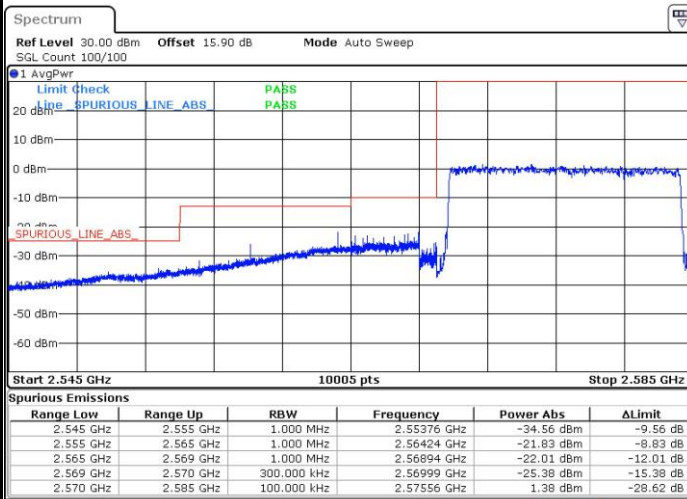

Lowest Band Edge / Full RB

Date: 4 SEP.2018 15:35:54

Highest Band Edge / Full RB

Date: 4 SEP.2018 15:37:05

LTE Band 38 / 15MHz / QPSK

Lowest Band Edge / 1 RB

Date: 4 SEP.2018 15:11:08

Highest Band Edge / 1 RB

Date: 4 SEP.2018 15:18:12

Lowest Band Edge / Full RB

Date: 4 SEP.2018 15:13:29

Highest Band Edge / Full RB

Date: 4 SEP.2018 15:15:51

LTE Band 38 / 15MHz / 16QAM

Lowest Band Edge / 1 RB

Date: 4 SEP.2018 15:12:18

Highest Band Edge / 1 RB

Date: 4 SEP.2018 15:19:23

Lowest Band Edge / Full RB

Date: 4 SEP.2018 15:14:40

Highest Band Edge / Full RB

Date: 4 SEP.2018 15:17:01

LTE Band 38 / 15MHz / 64QAM

Lowest Band Edge / 1 RB

Date: 4 SEP.2018 15:39:26

Highest Band Edge / 1 RB

Date: 4 SEP.2018 15:42:59

Lowest Band Edge / Full RB

Date: 4 SEP.2018 15:40:37

Highest Band Edge / Full RB

Date: 4 SEP.2018 15:41:48

LTE Band 38 / 20MHz / QPSK