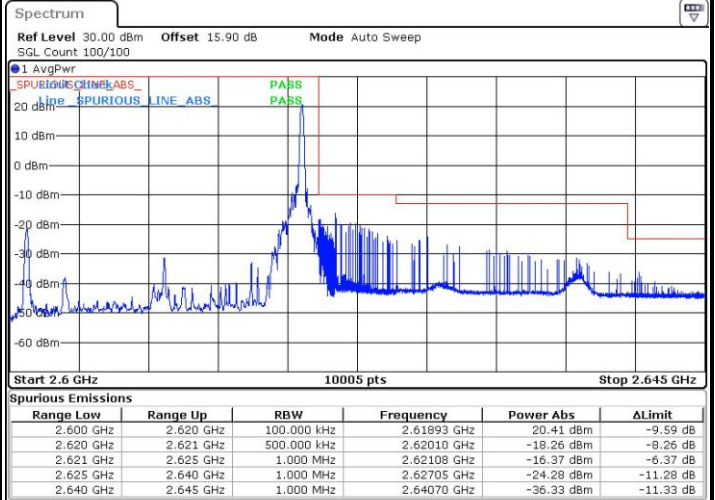

Highest Band Edge / 1 RB

Date: 4 SEP.2018 15:19:23

Lowest Band Edge / Full RB

Date: 4 SEP.2018 15:14:40

Highest Band Edge / Full RB

Date: 4 SEP.2018 15:17:01

LTE Band 38 / 15MHz / 64QAM

Lowest Band Edge / 1 RB

Date: 4 SEP.2018 15:39:26

Highest Band Edge / 1 RB

Date: 4 SEP.2018 15:42:59

Lowest Band Edge / Full RB

Date: 4 SEP.2018 15:40:37

Highest Band Edge / Full RB

Date: 4 SEP.2018 15:41:48

LTE Band 38 / 20MHz / QPSK

Lowest Band Edge / 1 RB

Date: 4 SEP.2018 15:20:34

Highest Band Edge / 1 RB

Date: 4 SEP.2018 15:27:39

Lowest Band Edge / Full RB

Date: 4 SEP.2018 15:22:55

Highest Band Edge / Full RB

Date: 4 SEP.2018 15:25:17

LTE Band 38 / 20MHz / 16QAM

Lowest Band Edge / 1 RB

Date: 4 SEP.2018 15:21:45

Highest Band Edge / 1 RB

Date: 4 SEP.2018 15:28:50

Lowest Band Edge / Full RB

Date: 4 SEP.2018 15:24:06

Highest Band Edge / Full RB