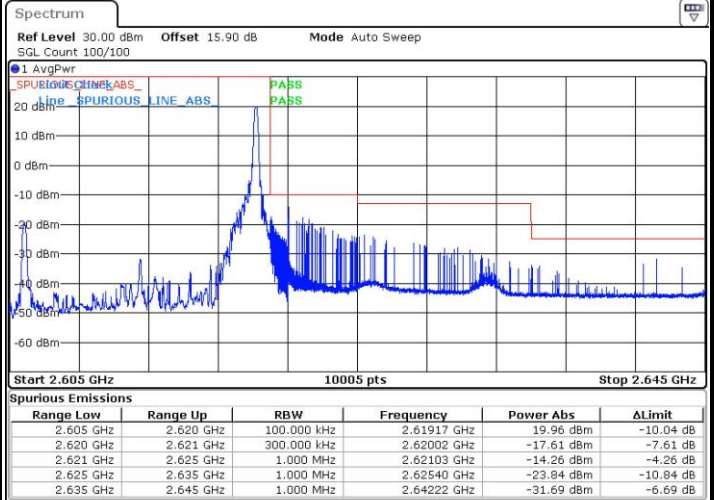

Date: 4 SEP.2018 15:05:14

Highest Band Edge / Full RB

Date: 4 SEP.2018 15:07:35

LTE Band 38 / 10MHz / 64QAM

Lowest Band Edge / 1 RB

Date: 4 SEP.2018 15:34:43

Highest Band Edge / 1 RB

Date: 4 SEP.2018 15:38:16

Lowest Band Edge / Full RB

Date: 4 SEP.2018 15:35:54

Highest Band Edge / Full RB

Date: 4 SEP.2018 15:37:05

LTE Band 38 / 15MHz / QPSK

Lowest Band Edge / 1 RB

Date: 4 SEP.2018 15:11:08

Highest Band Edge / 1 RB

Date: 4 SEP.2018 15:18:12

Lowest Band Edge / Full RB

Date: 4 SEP.2018 15:13:29

Highest Band Edge / Full RB

Date: 4 SEP.2018 15:15:51

LTE Band 38 / 15MHz / 16QAM

Lowest Band Edge / 1 RB

Date: 4 SEP.2018 15:12:18

Highest Band Edge / 1 RB

Date: 4 SEP.2018 15:19:23

Lowest Band Edge / Full RB

Date: 4 SEP.2018 15:14:40

Highest Band Edge / Full RB

Date: 4 SEP.2018 15:17:01

LTE Band 38 / 15MHz / 64QAM

Lowest Band Edge / 1 RB