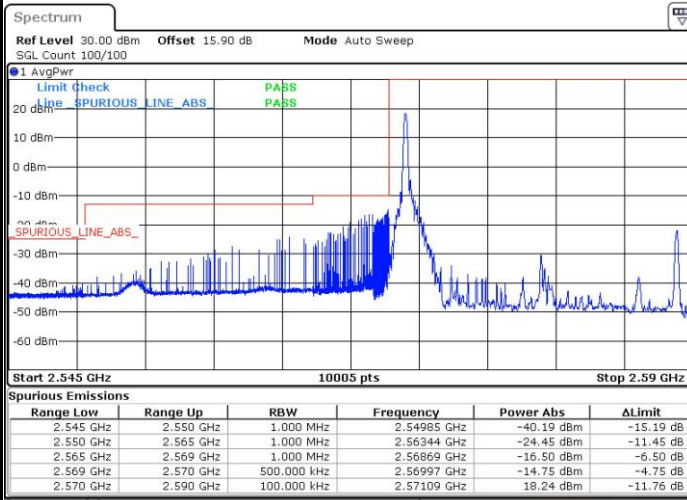

Highest Band Edge / 1 RB

Date: 4 SEP.2018 15:19:23

Lowest Band Edge / Full RB

Date: 4 SEP.2018 15:14:40

Highest Band Edge / Full RB

Date: 4 SEP.2018 15:17:01

LTE Band 38 / 15MHz / 64QAM

Lowest Band Edge / 1 RB

Date: 4 SEP.2018 15:39:26

Highest Band Edge / 1 RB

Date: 4 SEP.2018 15:42:59

Lowest Band Edge / Full RB

Date: 4 SEP.2018 15:40:37

Highest Band Edge / Full RB

Date: 4 SEP.2018 15:41:48

LTE Band 38 / 20MHz / QPSK

Lowest Band Edge / 1 RB

Date: 4 SEP.2018 15:20:34

Highest Band Edge / 1 RB

Date: 4 SEP.2018 15:27:39

Lowest Band Edge / Full RB

Date: 4 SEP.2018 15:22:55

Highest Band Edge / Full RB

Date: 4 SEP.2018 15:25:17

LTE Band 38 / 20MHz / 16QAM

Lowest Band Edge / 1 RB

Date: 4 SEP.2018 15:21:45

Highest Band Edge / 1 RB

Date: 4 SEP.2018 15:28:50

Lowest Band Edge / Full RB

Date: 4 SEP.2018 15:24:06

Highest Band Edge / Full RB