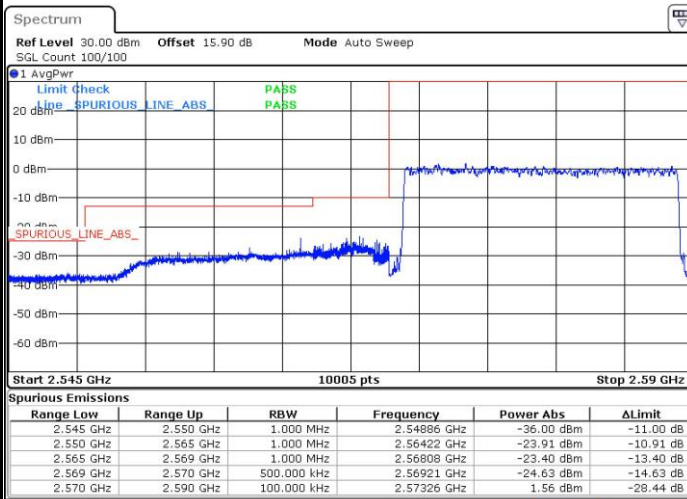

Highest Band Edge / 1 RB

Date: 4 SEP.2018 15:19:23

Lowest Band Edge / Full RB

Date: 4 SEP.2018 15:14:40

Highest Band Edge / Full RB

Date: 4 SEP.2018 15:17:01

LTE Band 38 / 15MHz / 64QAM

Lowest Band Edge / 1 RB

Date: 4 SEP.2018 15:39:26

Highest Band Edge / 1 RB

Date: 4 SEP.2018 15:42:59

Lowest Band Edge / Full RB

Date: 4 SEP.2018 15:40:37

Highest Band Edge / Full RB

Date: 4 SEP.2018 15:41:48

LTE Band 38 / 20MHz / QPSK

Lowest Band Edge / 1 RB

Date: 4 SEP.2018 15:20:34

Highest Band Edge / 1 RB

Date: 4 SEP.2018 15:27:39

Lowest Band Edge / Full RB

Date: 4 SEP.2018 15:22:55

Highest Band Edge / Full RB

Date: 4 SEP.2018 15:25:17

LTE Band 38 / 20MHz / 16QAM

Lowest Band Edge / 1 RB

Date: 4 SEP.2018 15:21:45

Highest Band Edge / 1 RB

Date: 4 SEP.2018 15:28:50

Lowest Band Edge / Full RB

Date: 4 SEP.2018 15:24:06

Highest Band Edge / Full RB