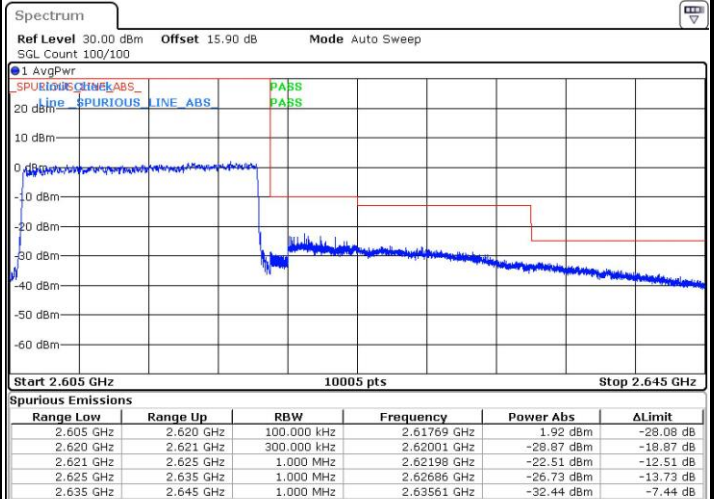

Date: 4 SEP.2018 15:18:12

Lowest Band Edge / Full RB

Date: 4 SEP.2018 15:13:29

Highest Band Edge / Full RB

Date: 4 SEP.2018 15:15:51

LTE Band 38 / 15MHz / 16QAM

Lowest Band Edge / 1 RB

Date: 4 SEP.2018 15:12:18

Highest Band Edge / 1 RB

Date: 4 SEP.2018 15:19:23

Lowest Band Edge / Full RB

Date: 4 SEP.2018 15:14:40

Highest Band Edge / Full RB

Date: 4 SEP.2018 15:17:01

LTE Band 38 / 15MHz / 64QAM

Lowest Band Edge / 1 RB

Date: 4 SEP.2018 15:39:26

Highest Band Edge / 1 RB

Date: 4 SEP.2018 15:42:59

Lowest Band Edge / Full RB

Date: 4 SEP.2018 15:40:37

Highest Band Edge / Full RB

Date: 4 SEP.2018 15:41:48

LTE Band 38 / 20MHz / QPSK

Lowest Band Edge / 1 RB

Date: 4 SEP.2018 15:20:34

Highest Band Edge / 1 RB

Date: 4 SEP.2018 15:27:39

Lowest Band Edge / Full RB

Date: 4 SEP.2018 15:22:55

Highest Band Edge / Full RB

Date: 4 SEP.2018 15:25:17