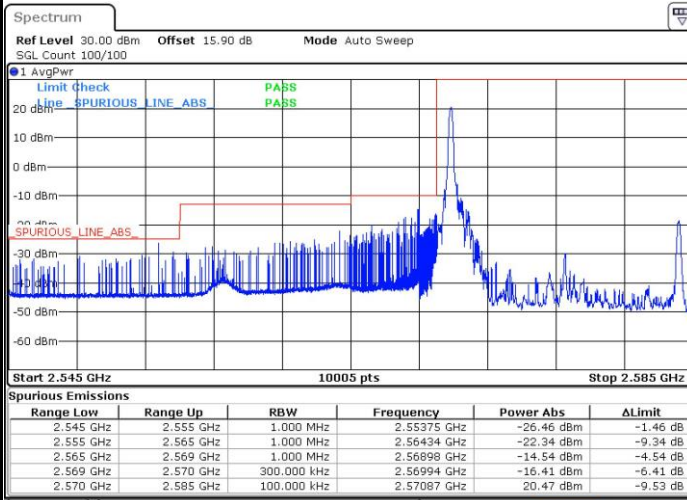

Date: 4 SEP.2018 15:05:14

Highest Band Edge / Full RB

Date: 4 SEP.2018 15:07:35

LTE Band 38 / 10MHz / 64QAM

Lowest Band Edge / 1 RB

Date: 4 SEP.2018 15:34:43

Highest Band Edge / 1 RB

Date: 4 SEP.2018 15:38:16

Lowest Band Edge / Full RB

Date: 4 SEP.2018 15:35:54

Highest Band Edge / Full RB

Date: 4 SEP.2018 15:37:05

LTE Band 38 / 15MHz / QPSK

Lowest Band Edge / 1 RB

Date: 4 SEP.2018 15:11:08

Highest Band Edge / 1 RB

Date: 4 SEP.2018 15:18:12

Lowest Band Edge / Full RB

Date: 4 SEP.2018 15:13:29

Highest Band Edge / Full RB

Date: 4 SEP.2018 15:15:51

LTE Band 38 / 15MHz / 16QAM

Lowest Band Edge / 1 RB

Date: 4 SEP.2018 15:12:18

Highest Band Edge / 1 RB

Date: 4 SEP.2018 15:19:23

Lowest Band Edge / Full RB

Date: 4 SEP.2018 15:14:40

Highest Band Edge / Full RB

Date: 4 SEP.2018 15:17:01

LTE Band 38 / 15MHz / 64QAM

Lowest Band Edge / 1 RB