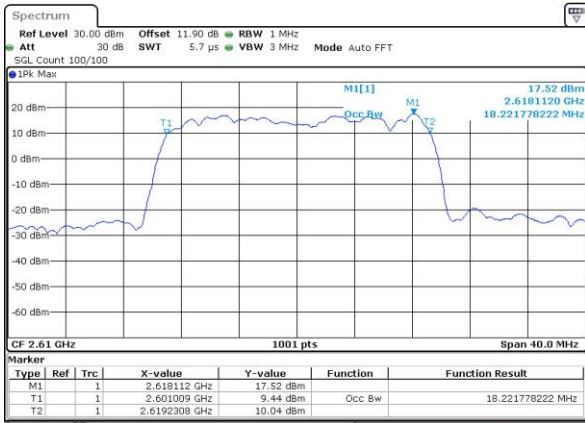

Lowest Channel / 20MHz / QPSK

Date: 4 SEP 2018 14:25:52

Lowest Channel / 20MHz / 16QAM

Date: 4 SEP 2018 14:26:03

Middle Channel / 20MHz / QPSK

Date: 4 SEP 2018 14:26:38

Middle Channel / 20MHz / 16QAM

Date: 4 SEP 2018 14:26:45

Highest Channel / 20MHz / QPSK

Date: 4 SEP 2018 14:27:23

Highest Channel / 20MHz / 16QAM

Date: 4 SEP 2018 14:27:35

LTE Band 38

Lowest Channel / 5MHz / 64QAM

Date: 4 SEP 2018 14:41:16

Lowest Channel / 10MHz / 64QAM