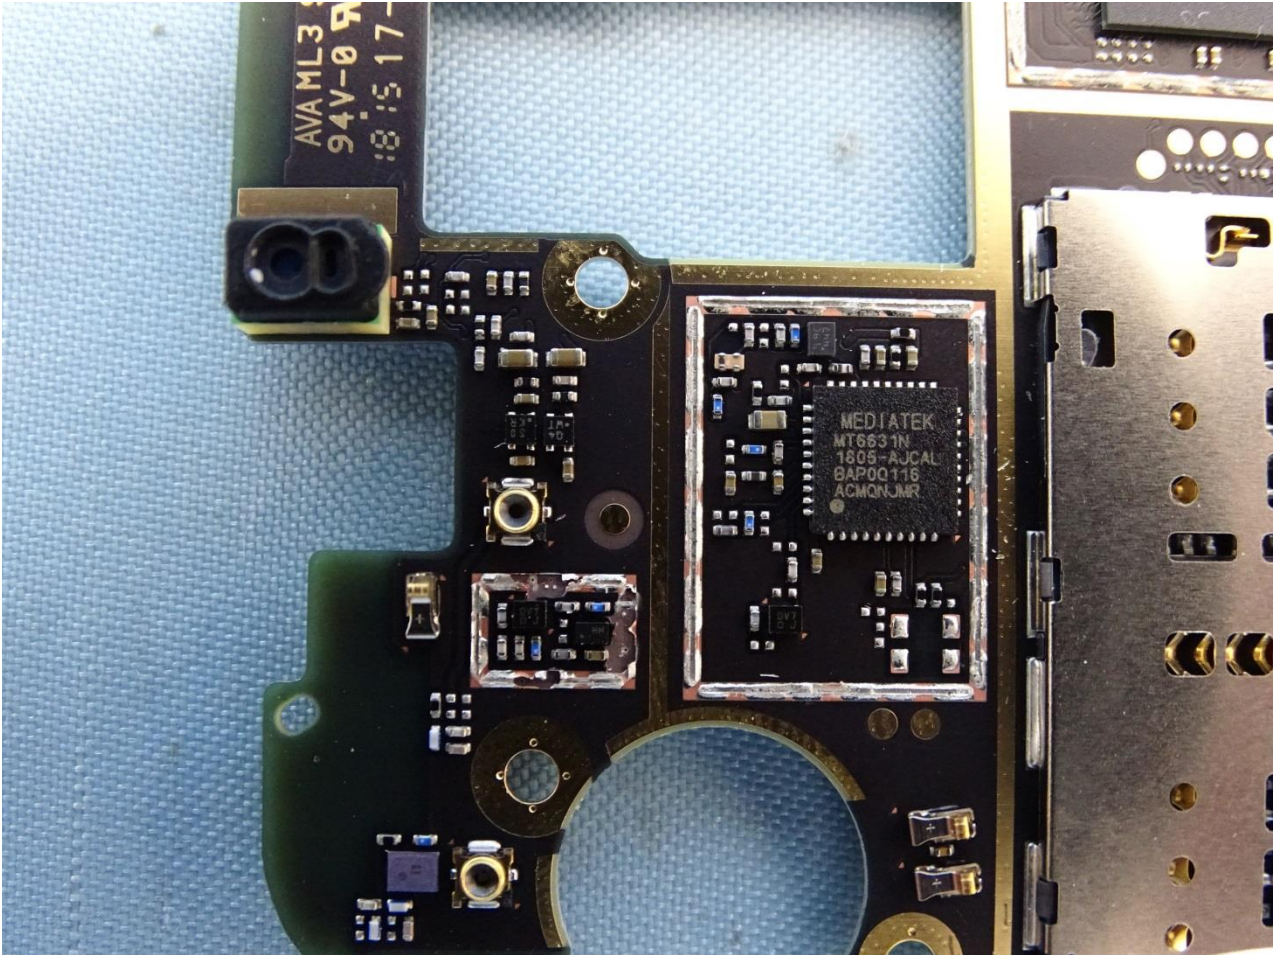

Internal Photograph of EUT

Brand Name: NOKIA / Model Name: TA-1112

Brand Name: NOKIA / Model Name: TA-1112

Brand Name: NOKIA / Model Name: TA-1112

Brand Name: NOKIA / Model Name: TA-1112

Brand Name: NOKIA / Model Name: TA-1112

Brand Name: NOKIA / Model Name: TA-1112

Brand Name: NOKIA / Model Name: TA-1112

Brand Name: NOKIA / Model Name: TA-1112

Brand Name: NOKIA / Model Name: TA-1112

Brand Name: NOKIA / Model Name: TA-1112

Brand Name: NOKIA / Model Name: TA-1112

Main Antenna

Brand Name: NOKIA / Model Name: TA-1112

Brand Name: NOKIA / Model Name: TA-1112

WLAN Antenna

Brand Name: NOKIA / Model Name: TA-1112

Brand Name: NOKIA / Model Name: TA-1112

GPS Antenna

Brand Name: NOKIA / Model Name: TA-1112

Diversity Antenna

Brand Name: NOKIA / Model Name: TA-1112

————THE END————