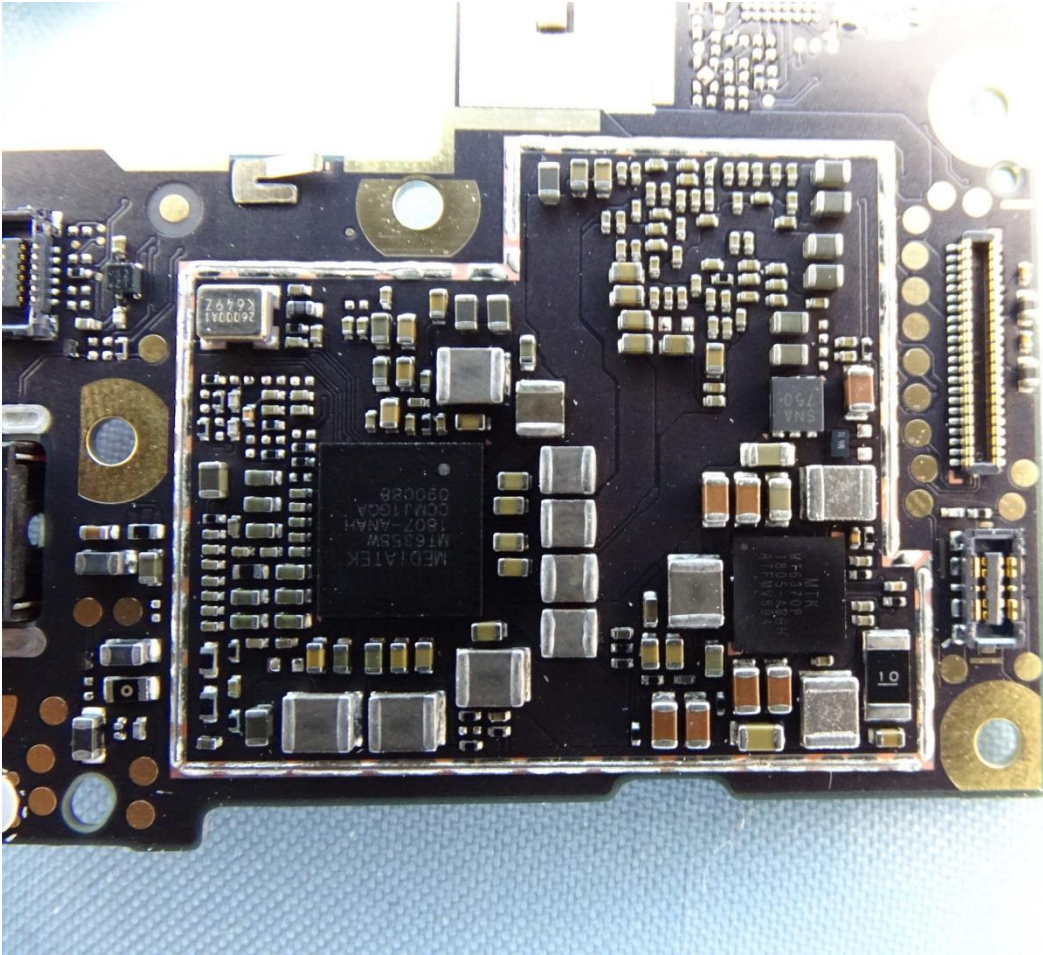

Internal Photograph of EUT

Brand Name: NOKIA / Model Name: TA-1112

Brand Name: NOKIA / Model Name: TA-1112

Brand Name: NOKIA / Model Name: TA-1112

Brand Name: NOKIA / Model Name: TA-1112

Brand Name: NOKIA / Model Name: TA-1112

Brand Name: NOKIA / Model Name: TA-1112

Brand Name: NOKIA / Model Name: TA-1112

Brand Name: NOKIA / Model Name: TA-1112

Brand Name: NOKIA / Model Name: TA-1112

Brand Name: NOKIA / Model Name: TA-1112

Brand Name: NOKIA / Model Name: TA-1112

Main Antenna

Brand Name: NOKIA / Model Name: TA-1112

Brand Name: NOKIA / Model Name: TA-1112

WLAN Antenna

Brand Name: NOKIA / Model Name: TA-1112

Brand Name: NOKIA / Model Name: TA-1112

GPS Antenna

Brand Name: NOKIA / Model Name: TA-1112