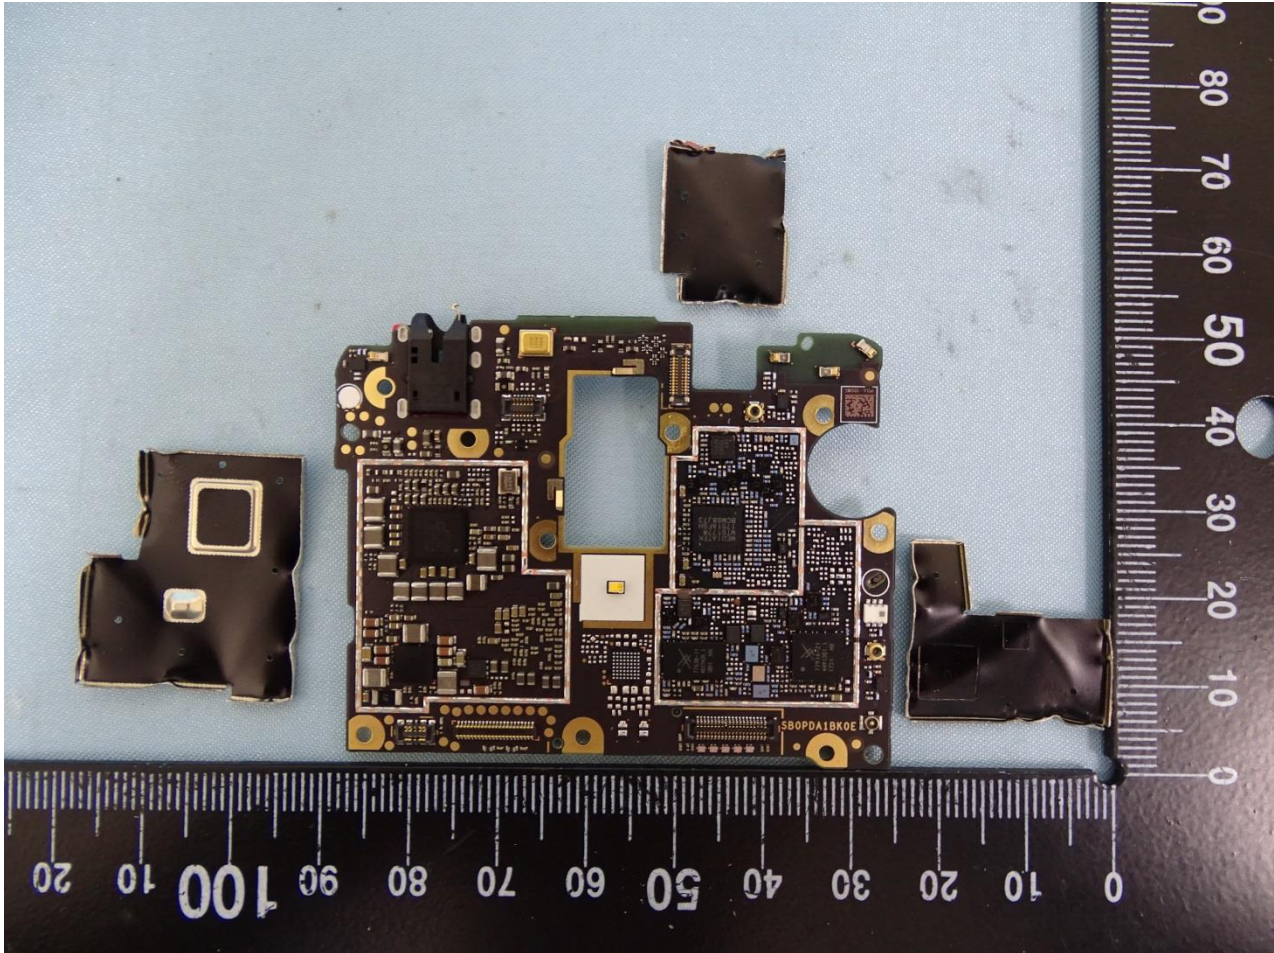

Internal Photograph of EUT

Brand Name: NOKIA / Model Name: TA-1112

Brand Name: NOKIA / Model Name: TA-1112

Brand Name: NOKIA / Model Name: TA-1112

Brand Name: NOKIA / Model Name: TA-1112

Brand Name: NOKIA / Model Name: TA-1112

Brand Name: NOKIA / Model Name: TA-1112

Brand Name: NOKIA / Model Name: TA-1112

Brand Name: NOKIA / Model Name: TA-1112

Brand Name: NOKIA / Model Name: TA-1112

Brand Name: NOKIA / Model Name: TA-1112

Brand Name: NOKIA / Model Name: TA-1112

Main Antenna

Brand Name: NOKIA / Model Name: TA-1112

Brand Name: NOKIA / Model Name: TA-1112

WLAN Antenna

Brand Name: NOKIA / Model Name: TA-1112

Brand Name: NOKIA / Model Name: TA-1112

GPS Antenna

Brand Name: NOKIA / Model Name: TA-1112

Diversity Antenna

Brand Name: NOKIA / Model Name: TA-1112

————THE END————