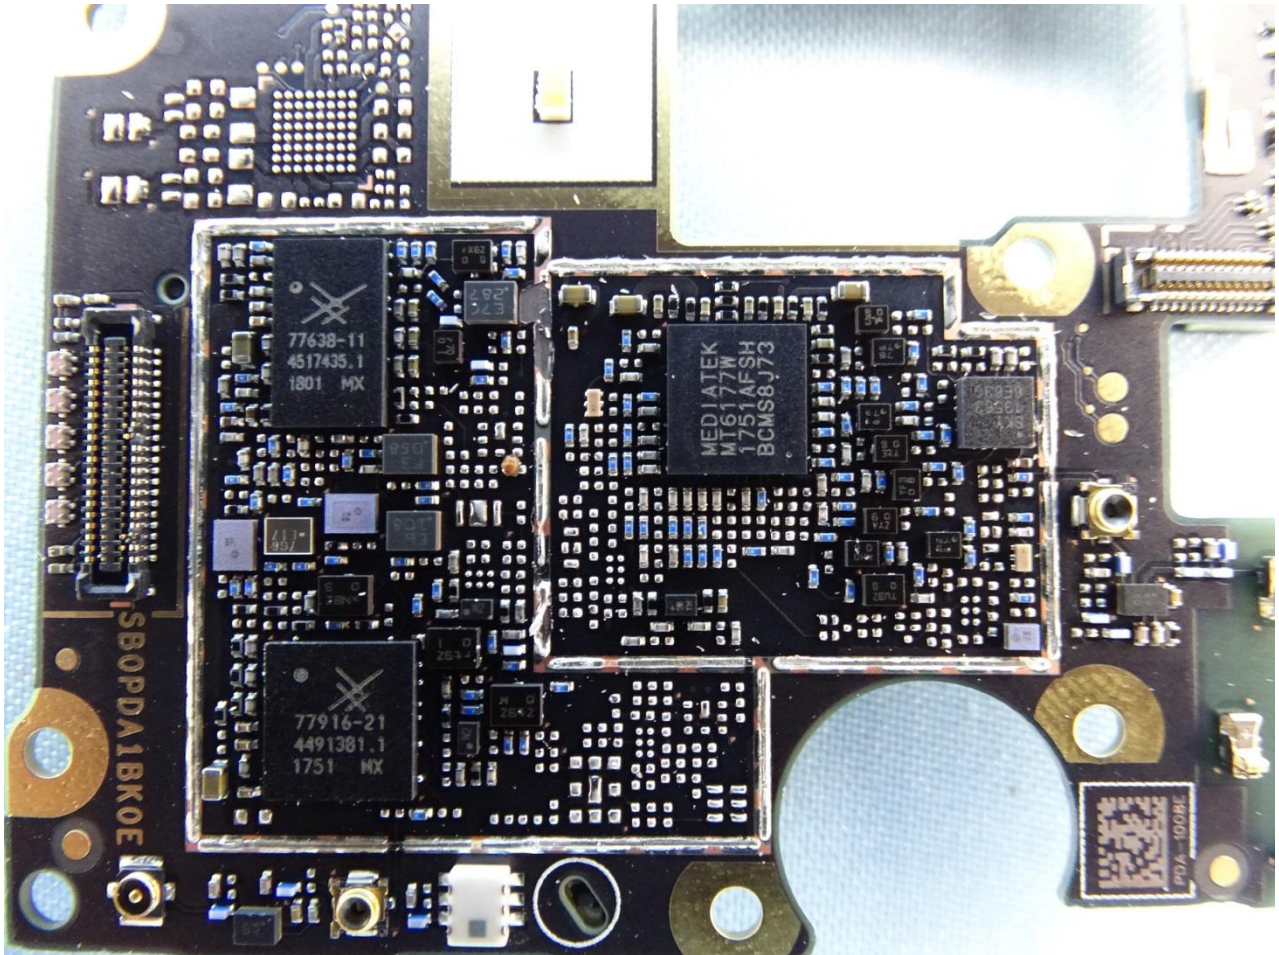

Brand Name: NOKIA / Model Name: TA-1112

Brand Name: NOKIA / Model Name: TA-1112

Brand Name: NOKIA / Model Name: TA-1112

Brand Name: NOKIA / Model Name: TA-1112

Brand Name: NOKIA / Model Name: TA-1112

Brand Name: NOKIA / Model Name: TA-1112

Main Antenna

Brand Name: NOKIA / Model Name: TA-1112

Brand Name: NOKIA / Model Name: TA-1112

WLAN Antenna

Brand Name: NOKIA / Model Name: TA-1112

Brand Name: NOKIA / Model Name: TA-1112

GPS Antenna

Brand Name: NOKIA / Model Name: TA-1112