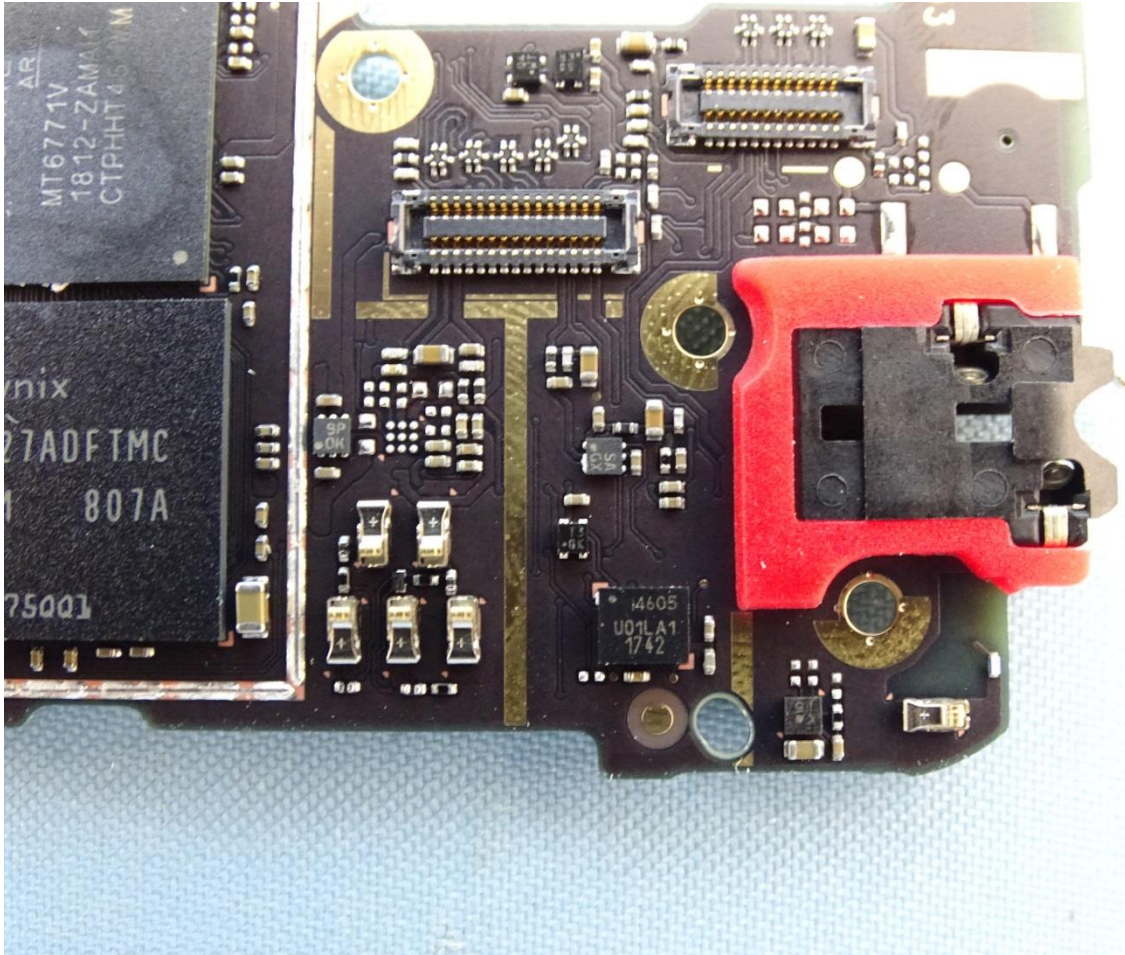

Internal Photograph of EUT

Brand Name: NOKIA / Model Name: TA-1112

Brand Name: NOKIA / Model Name: TA-1112

Brand Name: NOKIA / Model Name: TA-1112

Brand Name: NOKIA / Model Name: TA-1112

Brand Name: NOKIA / Model Name: TA-1112

Brand Name: NOKIA / Model Name: TA-1112

Brand Name: NOKIA / Model Name: TA-1112

Brand Name: NOKIA / Model Name: TA-1112

Brand Name: NOKIA / Model Name: TA-1112

Brand Name: NOKIA / Model Name: TA-1112

Brand Name: NOKIA / Model Name: TA-1112

Main Antenna

Brand Name: NOKIA / Model Name: TA-1112

Brand Name: NOKIA / Model Name: TA-1112

WLAN Antenna

Brand Name: NOKIA / Model Name: TA-1112

Brand Name: NOKIA / Model Name: TA-1112

GPS Antenna

Brand Name: NOKIA / Model Name: TA-1112

Diversity Antenna

Brand Name: NOKIA / Model Name: TA-1112

————THE END————