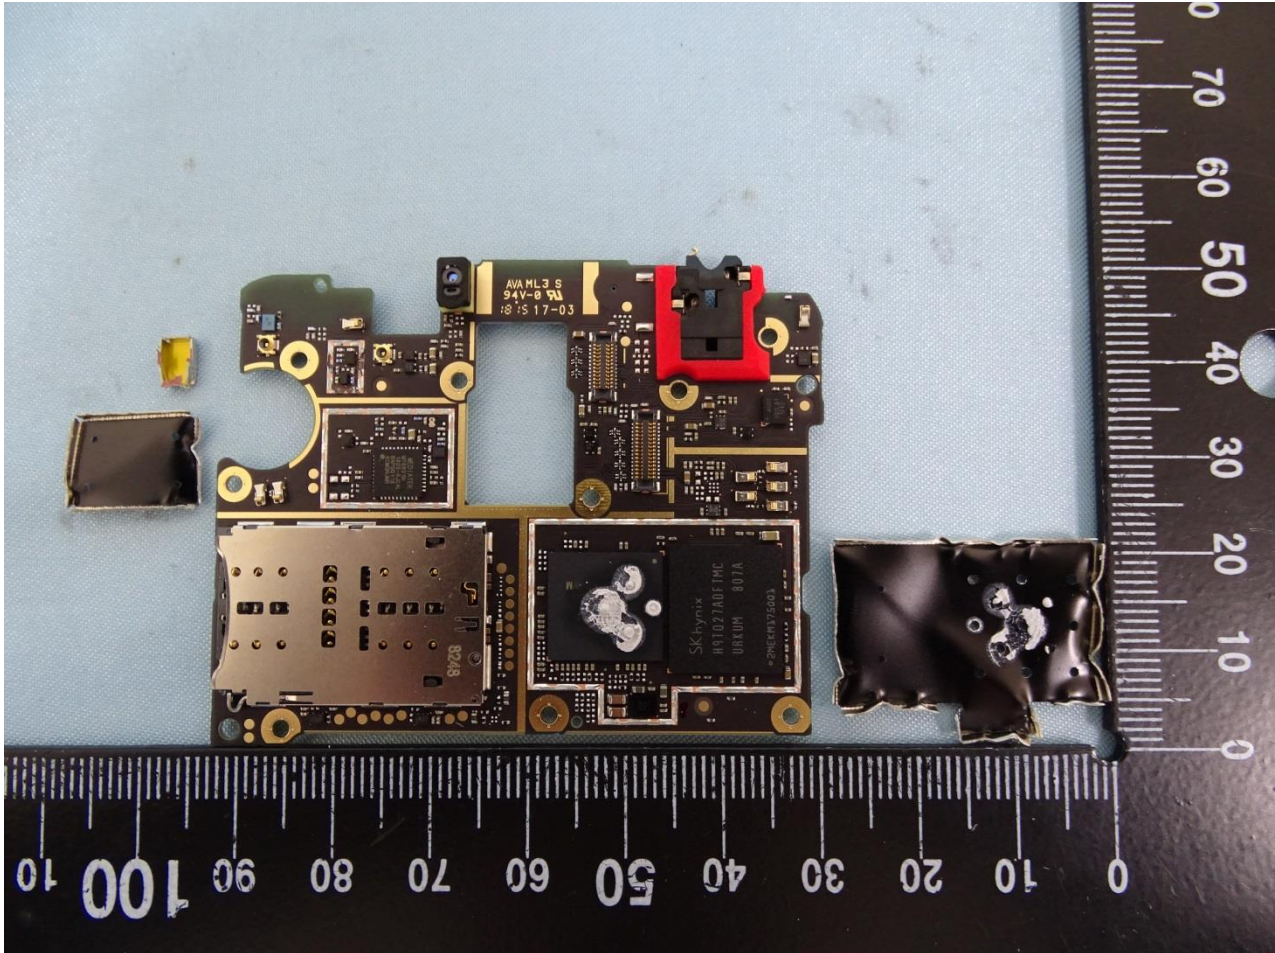

Internal Photograph of EUT

Brand Name: NOKIA / Model Name: TA-1112

Brand Name: NOKIA / Model Name: TA-1112

Brand Name: NOKIA / Model Name: TA-1112

Brand Name: NOKIA / Model Name: TA-1112

Brand Name: NOKIA / Model Name: TA-1112

Brand Name: NOKIA / Model Name: TA-1112

Brand Name: NOKIA / Model Name: TA-1112

Brand Name: NOKIA / Model Name: TA-1112

Brand Name: NOKIA / Model Name: TA-1112

Brand Name: NOKIA / Model Name: TA-1112

Brand Name: NOKIA / Model Name: TA-1112

Main Antenna

Brand Name: NOKIA / Model Name: TA-1112

Brand Name: NOKIA / Model Name: TA-1112

WLAN Antenna

Brand Name: NOKIA / Model Name: TA-1112

Brand Name: NOKIA / Model Name: TA-1112

GPS Antenna

Brand Name: NOKIA / Model Name: TA-1112

Diversity Antenna

Brand Name: NOKIA / Model Name: TA-1112

————THE END————