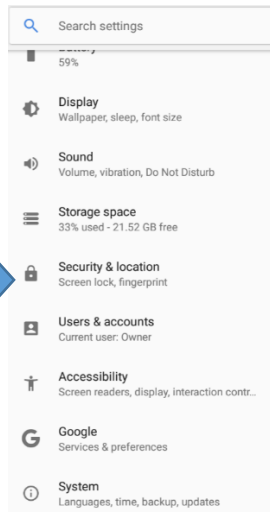

Label

TA-1112 LATAM SS

Label location

E-Label

Settings→System→Certification

Model: TA-1112

Designed by HMD Global Oy
Karaportti 2 02610 Espoo Finland
FCC ID: 2AJOTTA-1112