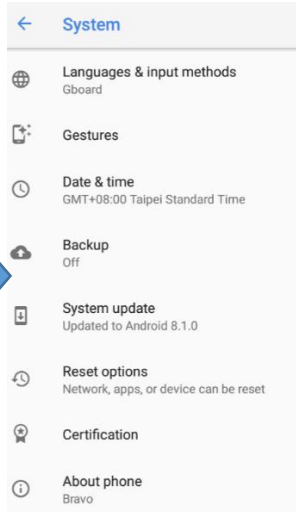

Label

TA-1112 LATAM SS

Label location

E-Label

Settings→System→Certification

Model: TA-1112

Designed by HMD Global Oy
Karaportti 2 02610 Espoo Finland
FCC ID: 2AJOTTA-1112