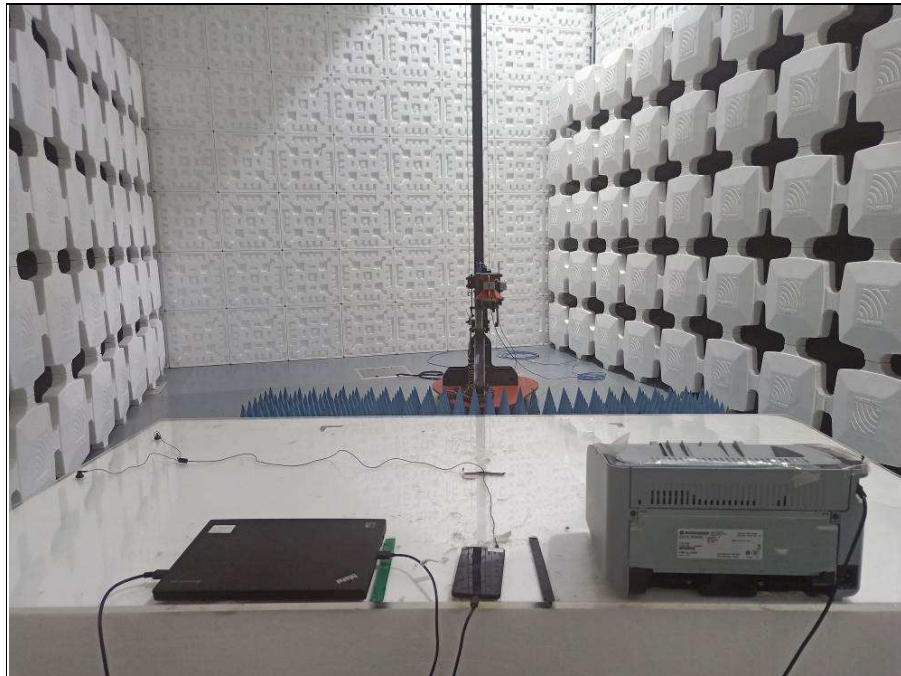

## SET-UP FOR CONDUCTED EMISSION TEST

## SET-UP FOR RADIATED EMISSION TEST

Frequency Range < 30MHz ~1GHz >

Frequency Range< Above 1GHz >