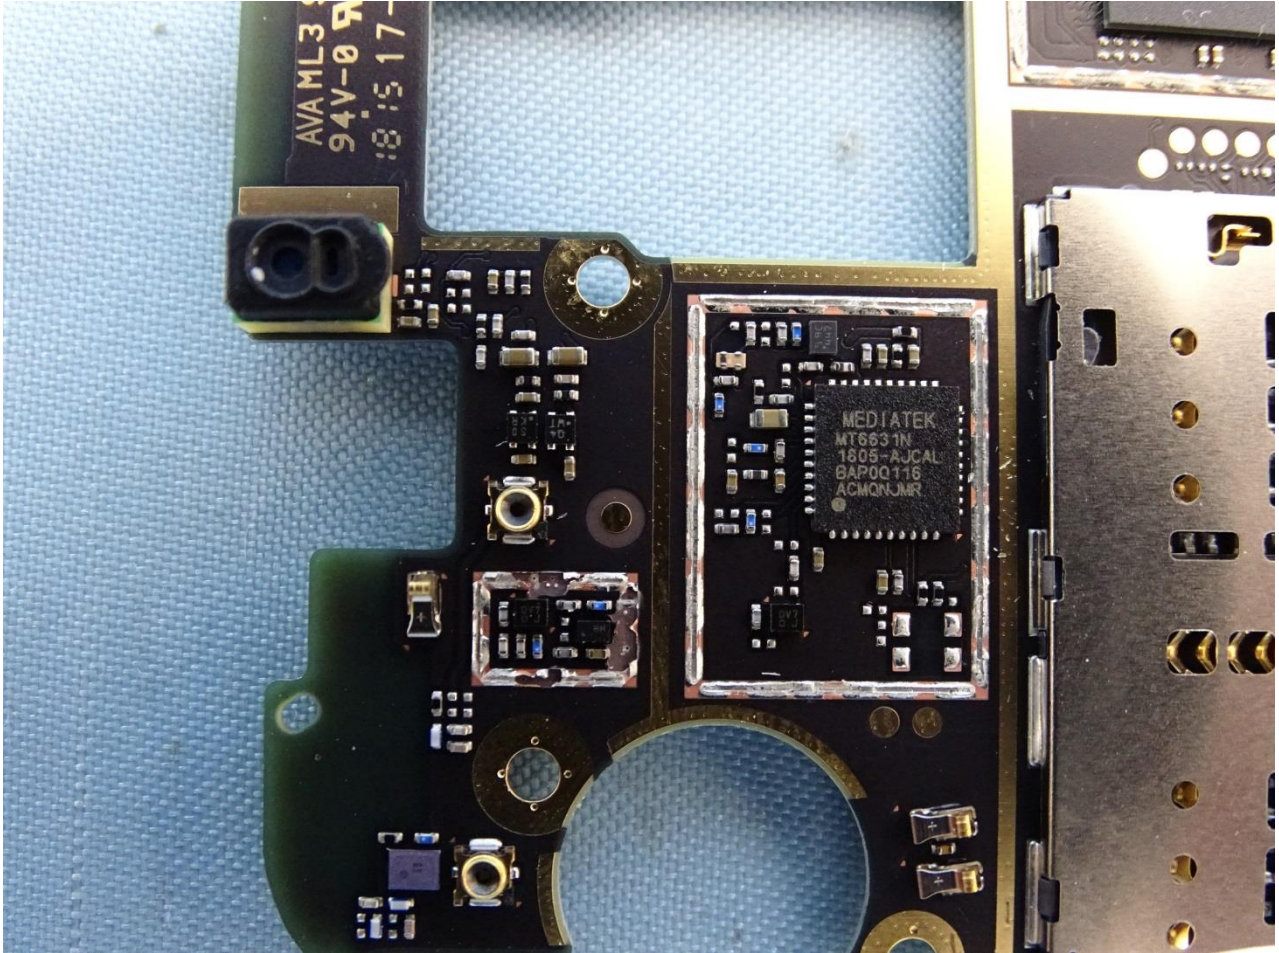

3. Internal Photograph of EUT

Brand Name: NOKIA / Model Name: TA-1108

Brand Name: NOKIA / Model Name: TA-1108

Brand Name: NOKIA / Model Name: TA-1108

Brand Name: NOKIA / Model Name: TA-1108

Brand Name: NOKIA / Model Name: TA-1108

Brand Name: NOKIA / Model Name: TA-1108

Brand Name: NOKIA / Model Name: TA-1108

Brand Name: NOKIA / Model Name: TA-1108

Brand Name: NOKIA / Model Name: TA-1108

Brand Name: NOKIA / Model Name: TA-1108

Brand Name: NOKIA / Model Name: TA-1108

Main Antenna

Brand Name: NOKIA / Model Name: TA-1108

Brand Name: NOKIA / Model Name: TA-1108

Div. Antenna

Brand Name: NOKIA / Model Name: TA-1108

Brand Name: NOKIA / Model Name: TA-1108

WLAN Antenna

Brand Name: NOKIA / Model Name: TA-1108