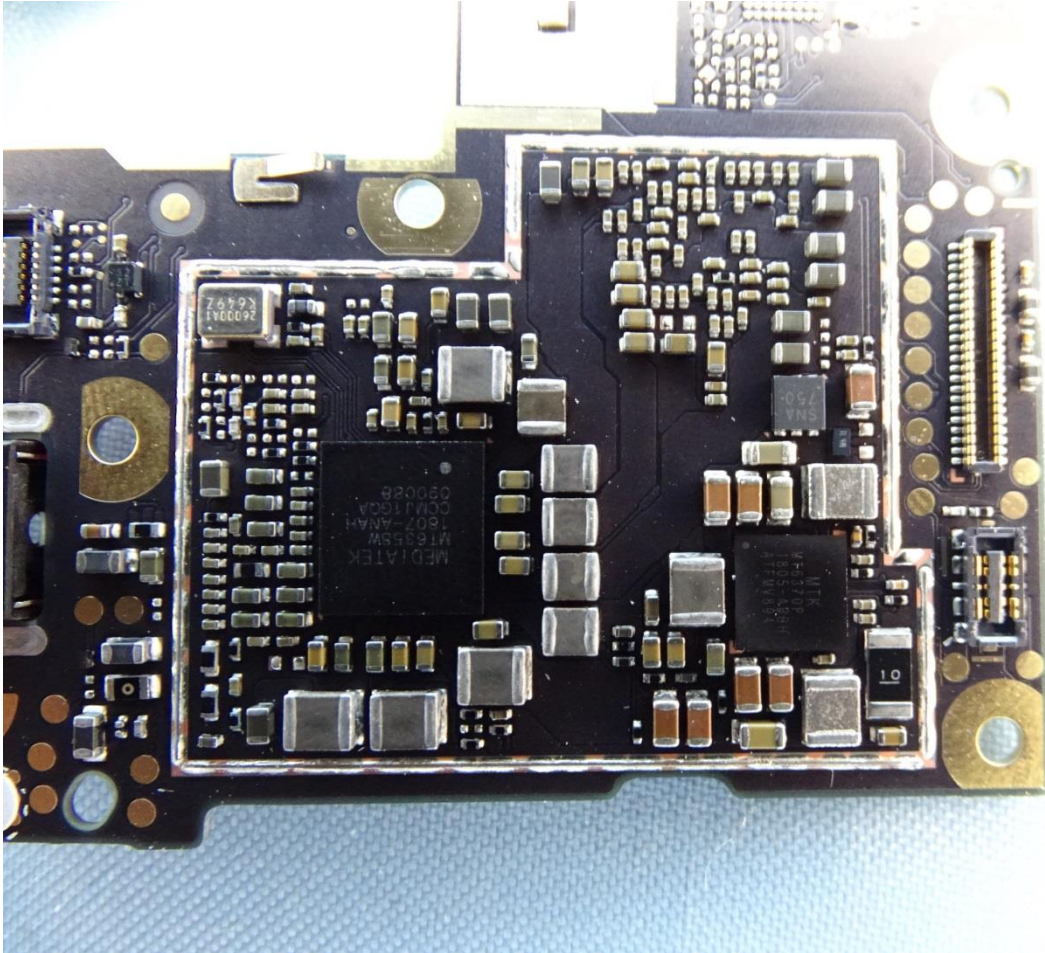

3. Internal Photograph of EUT

Brand Name: NOKIA / Model Name: TA-1108

Brand Name: NOKIA / Model Name: TA-1108

Brand Name: NOKIA / Model Name: TA-1108

Brand Name: NOKIA / Model Name: TA-1108

Brand Name: NOKIA / Model Name: TA-1108

Brand Name: NOKIA / Model Name: TA-1108

Brand Name: NOKIA / Model Name: TA-1108

Brand Name: NOKIA / Model Name: TA-1108

Brand Name: NOKIA / Model Name: TA-1108

Brand Name: NOKIA / Model Name: TA-1108

Brand Name: NOKIA / Model Name: TA-1108

Main Antenna

Brand Name: NOKIA / Model Name: TA-1108

Brand Name: NOKIA / Model Name: TA-1108

Div. Antenna

Brand Name: NOKIA / Model Name: TA-1108

Brand Name: NOKIA / Model Name: TA-1108

WLAN Antenna

Brand Name: NOKIA / Model Name: TA-1108