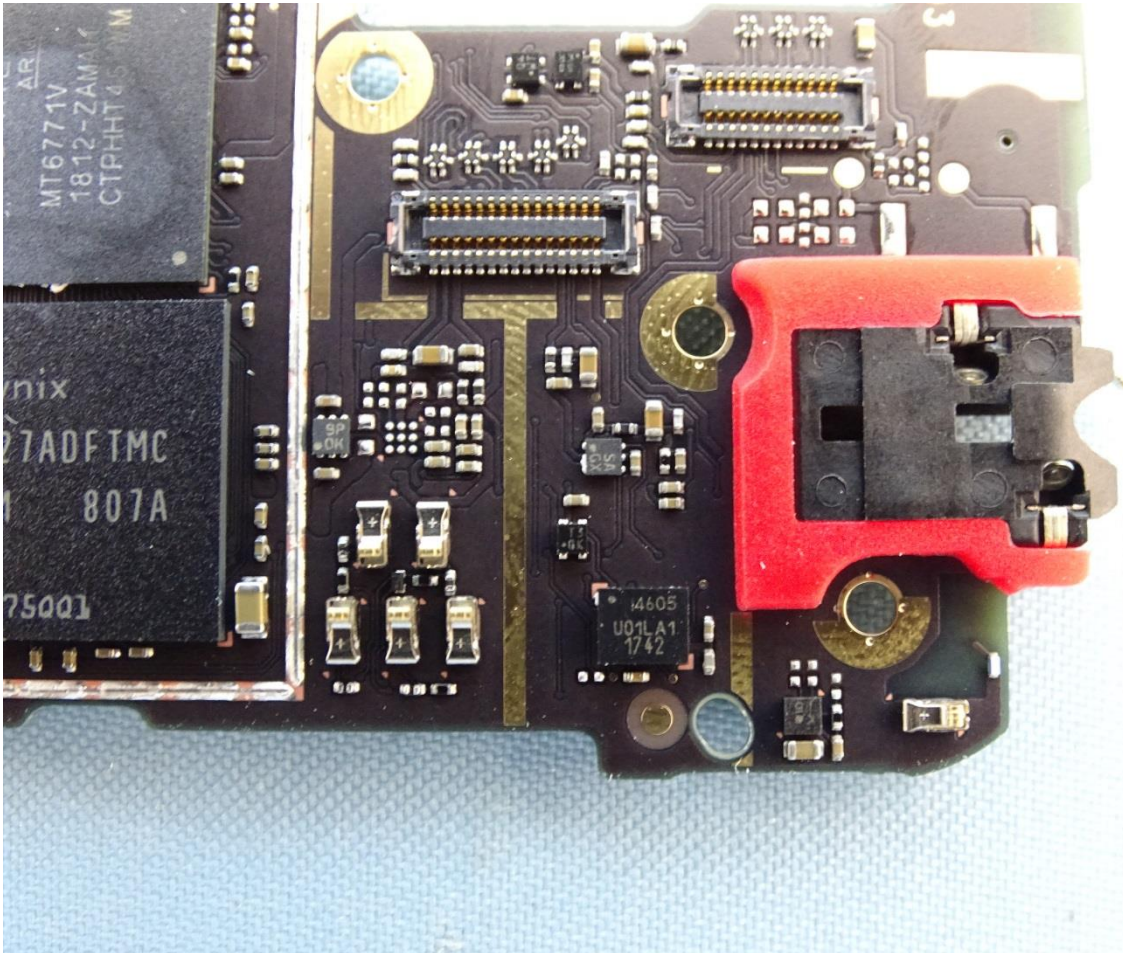

3. Internal Photograph of EUT

Brand Name: NOKIA / Model Name: TA-1108

Brand Name: NOKIA / Model Name: TA-1108

Brand Name: NOKIA / Model Name: TA-1108

Brand Name: NOKIA / Model Name: TA-1108

Brand Name: NOKIA / Model Name: TA-1108

Brand Name: NOKIA / Model Name: TA-1108

Brand Name: NOKIA / Model Name: TA-1108

Brand Name: NOKIA / Model Name: TA-1108

Brand Name: NOKIA / Model Name: TA-1108

Brand Name: NOKIA / Model Name: TA-1108

Brand Name: NOKIA / Model Name: TA-1108

Main Antenna

Brand Name: NOKIA / Model Name: TA-1108

Brand Name: NOKIA / Model Name: TA-1108

Div. Antenna

Brand Name: NOKIA / Model Name: TA-1108

Brand Name: NOKIA / Model Name: TA-1108

WLAN Antenna

Brand Name: NOKIA / Model Name: TA-1108