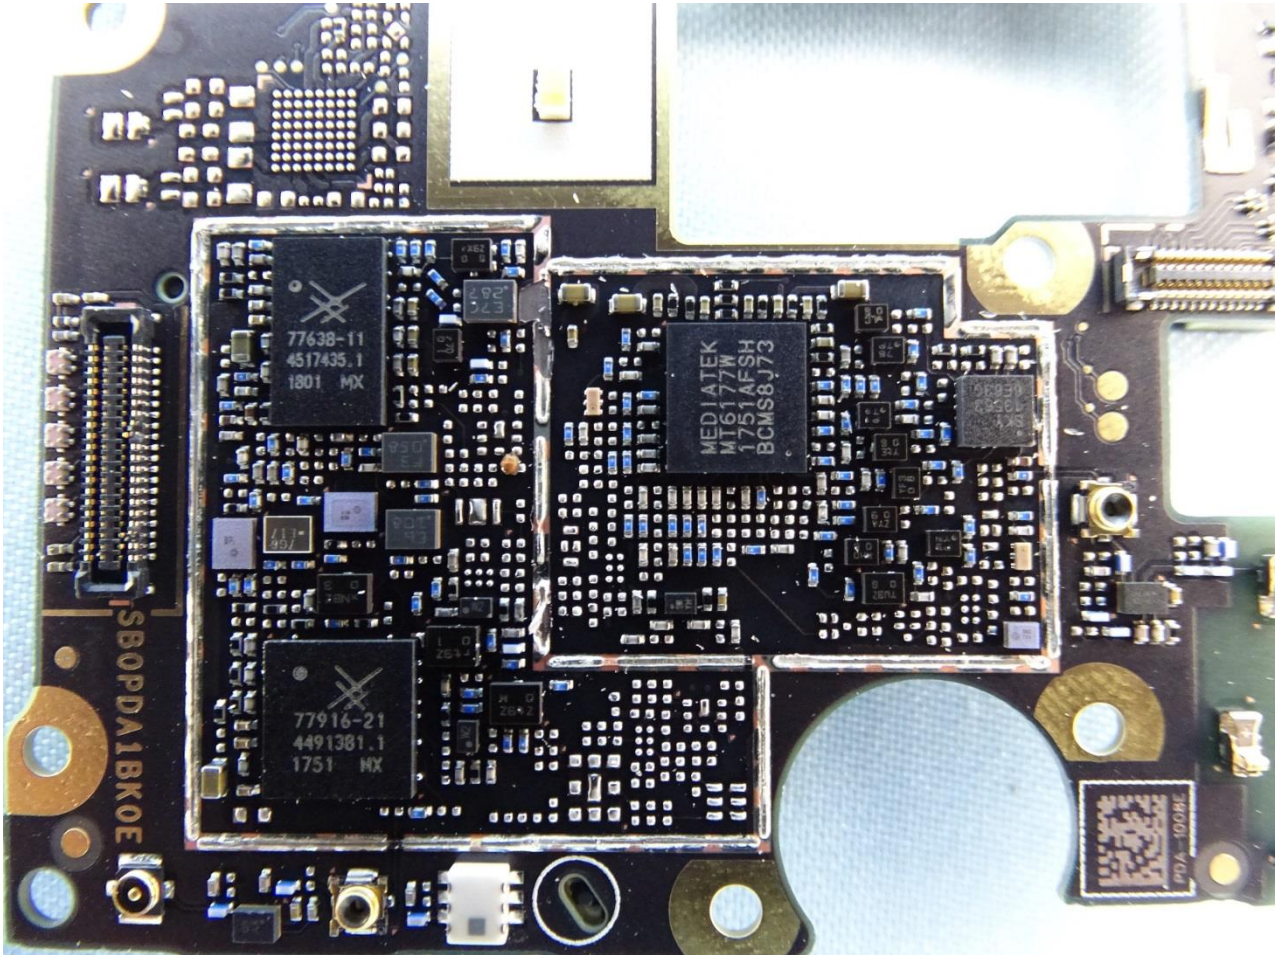

3. Internal Photograph of EUT

Brand Name: NOKIA / Model Name: TA-1108

Brand Name: NOKIA / Model Name: TA-1108

Brand Name: NOKIA / Model Name: TA-1108

Brand Name: NOKIA / Model Name: TA-1108

Brand Name: NOKIA / Model Name: TA-1108

Brand Name: NOKIA / Model Name: TA-1108

Brand Name: NOKIA / Model Name: TA-1108

Brand Name: NOKIA / Model Name: TA-1108

Brand Name: NOKIA / Model Name: TA-1108

Brand Name: NOKIA / Model Name: TA-1108

Brand Name: NOKIA / Model Name: TA-1108

Main Antenna

Brand Name: NOKIA / Model Name: TA-1108

Brand Name: NOKIA / Model Name: TA-1108

Div. Antenna

Brand Name: NOKIA / Model Name: TA-1108

Brand Name: NOKIA / Model Name: TA-1108

WLAN Antenna

Brand Name: NOKIA / Model Name: TA-1108