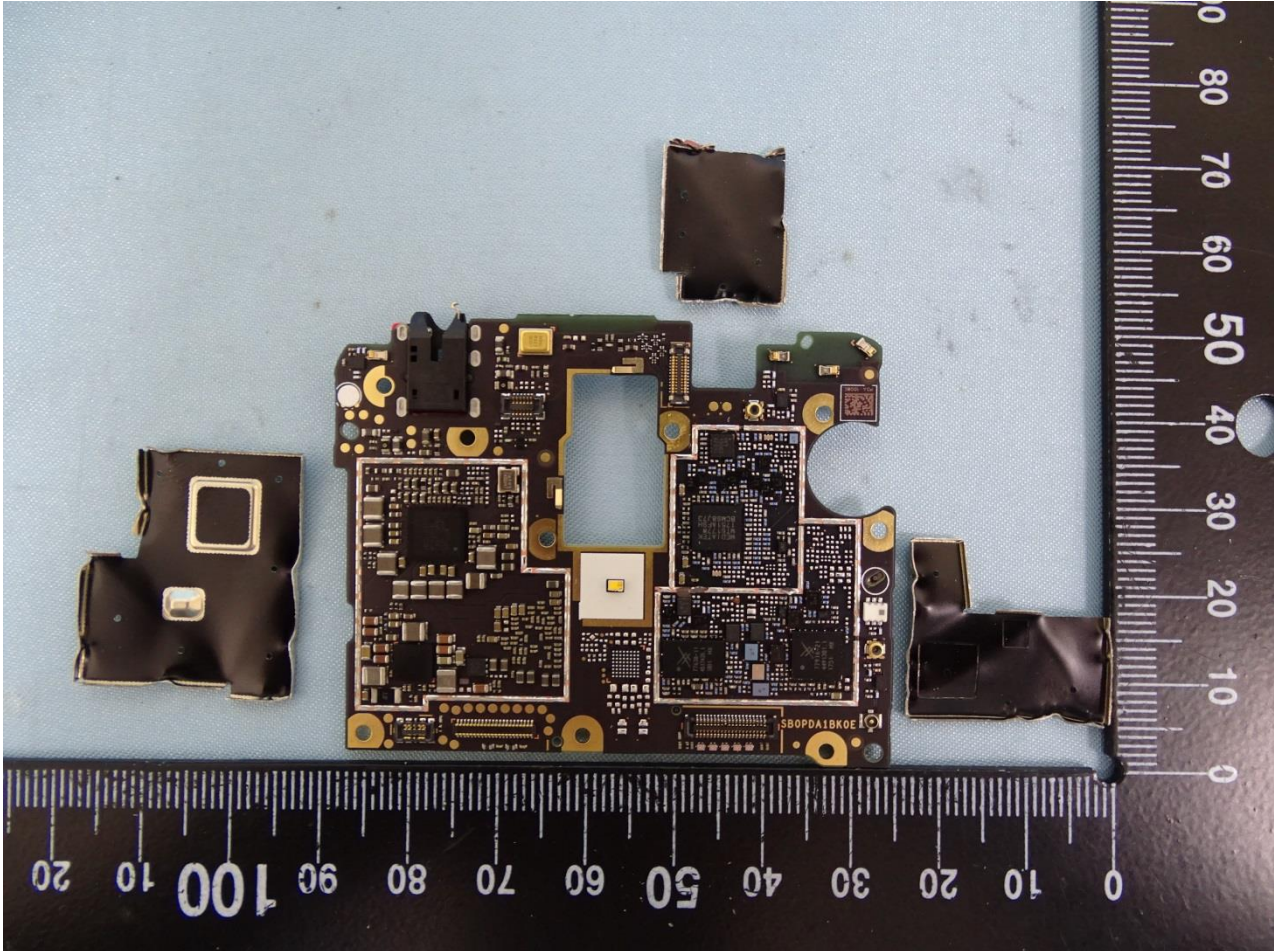

3. Internal Photograph of EUT

Brand Name: NOKIA / Model Name: TA-1108

Brand Name: NOKIA / Model Name: TA-1108

Brand Name: NOKIA / Model Name: TA-1108

Brand Name: NOKIA / Model Name: TA-1108

Brand Name: NOKIA / Model Name: TA-1108

Brand Name: NOKIA / Model Name: TA-1108

Brand Name: NOKIA / Model Name: TA-1108

Brand Name: NOKIA / Model Name: TA-1108

Brand Name: NOKIA / Model Name: TA-1108

Brand Name: NOKIA / Model Name: TA-1108

Brand Name: NOKIA / Model Name: TA-1108

Main Antenna

Brand Name: NOKIA / Model Name: TA-1108

Brand Name: NOKIA / Model Name: TA-1108

Div. Antenna

Brand Name: NOKIA / Model Name: TA-1108

Brand Name: NOKIA / Model Name: TA-1108

WLAN Antenna

Brand Name: NOKIA / Model Name: TA-1108

Brand Name: NOKIA / Model Name: TA-1108

GPS Antenna

————THE END————