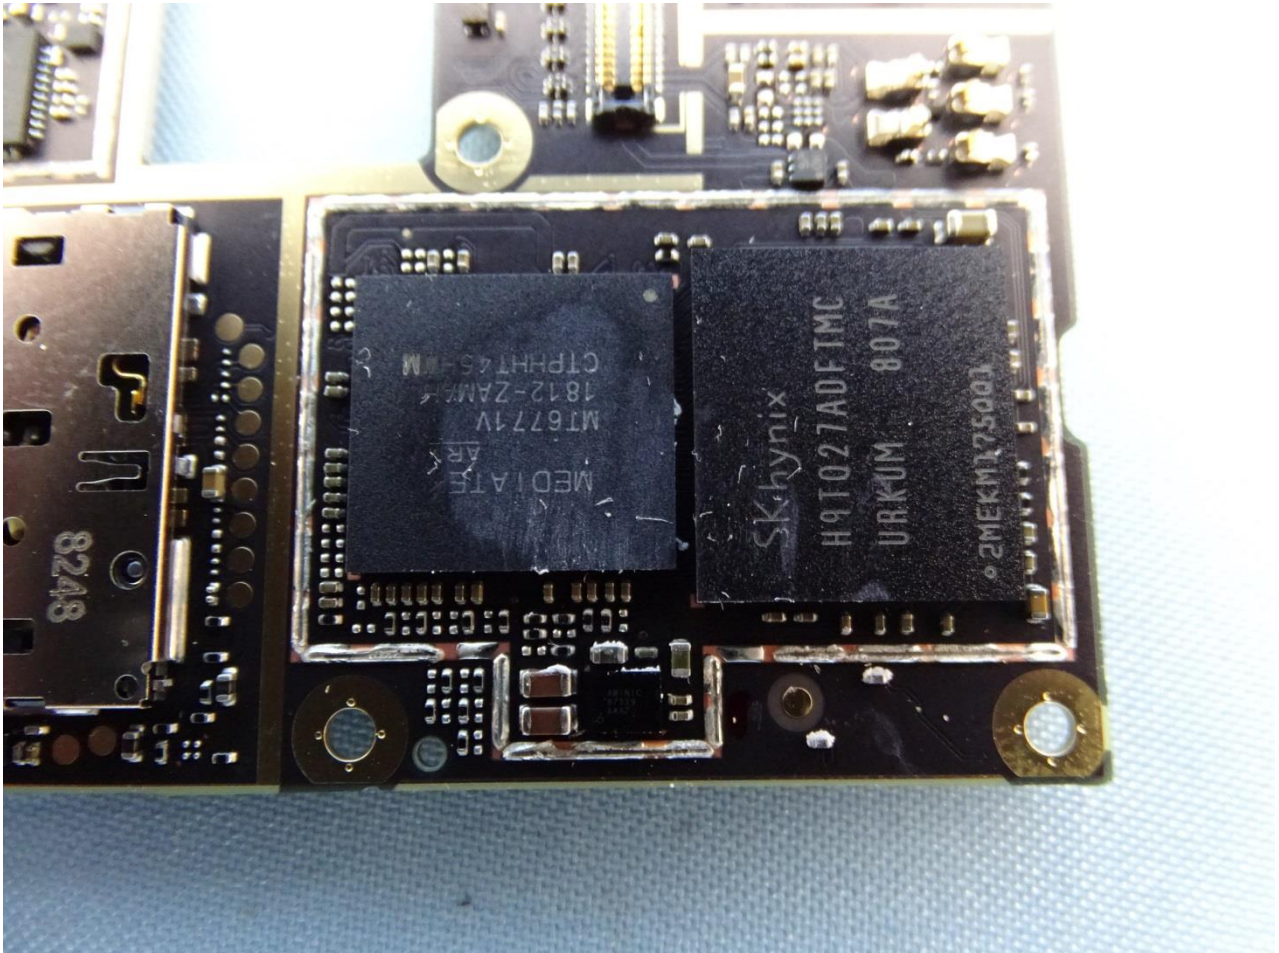

3. Internal Photograph of EUT

Brand Name: NOKIA / Model Name: TA-1108

Brand Name: NOKIA / Model Name: TA-1108

Brand Name: NOKIA / Model Name: TA-1108

Brand Name: NOKIA / Model Name: TA-1108

Brand Name: NOKIA / Model Name: TA-1108

Brand Name: NOKIA / Model Name: TA-1108

Brand Name: NOKIA / Model Name: TA-1108

Brand Name: NOKIA / Model Name: TA-1108

Brand Name: NOKIA / Model Name: TA-1108

Brand Name: NOKIA / Model Name: TA-1108

Brand Name: NOKIA / Model Name: TA-1108

Main Antenna

Brand Name: NOKIA / Model Name: TA-1108

Brand Name: NOKIA / Model Name: TA-1108

Div. Antenna

Brand Name: NOKIA / Model Name: TA-1108

Brand Name: NOKIA / Model Name: TA-1108

WLAN Antenna

Brand Name: NOKIA / Model Name: TA-1108