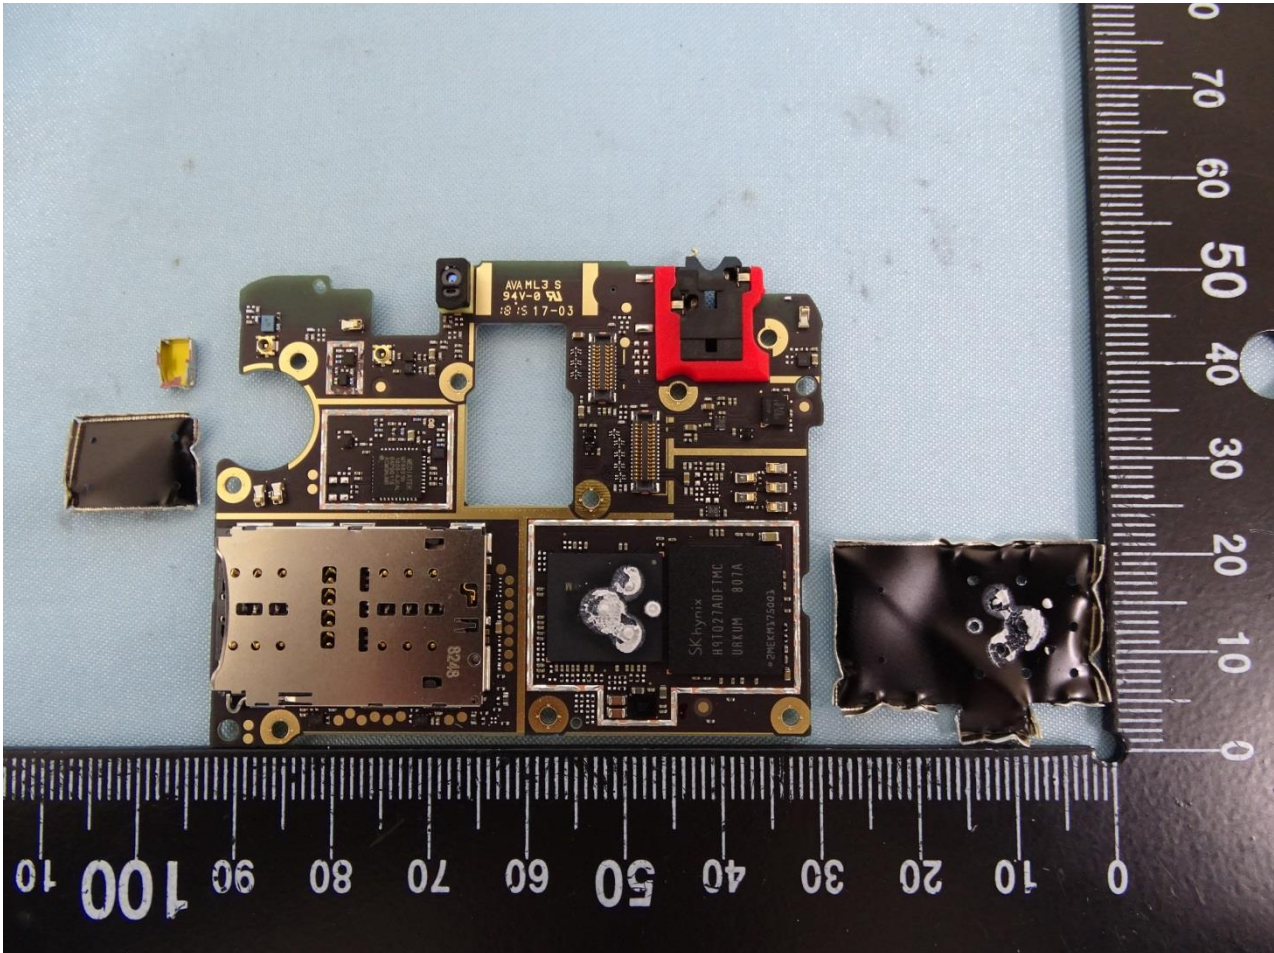

3. Internal Photograph of EUT

Brand Name: NOKIA / Model Name: TA-1108

Brand Name: NOKIA / Model Name: TA-1108

Brand Name: NOKIA / Model Name: TA-1108

Brand Name: NOKIA / Model Name: TA-1108

Brand Name: NOKIA / Model Name: TA-1108

Brand Name: NOKIA / Model Name: TA-1108

Brand Name: NOKIA / Model Name: TA-1108

Brand Name: NOKIA / Model Name: TA-1108

Brand Name: NOKIA / Model Name: TA-1108

Brand Name: NOKIA / Model Name: TA-1108

Brand Name: NOKIA / Model Name: TA-1108

Main Antenna

Brand Name: NOKIA / Model Name: TA-1108

Brand Name: NOKIA / Model Name: TA-1108

Div. Antenna

Brand Name: NOKIA / Model Name: TA-1108

Brand Name: NOKIA / Model Name: TA-1108

WLAN Antenna

Brand Name: NOKIA / Model Name: TA-1108

Brand Name: NOKIA / Model Name: TA-1108

GPS Antenna

————THE END————