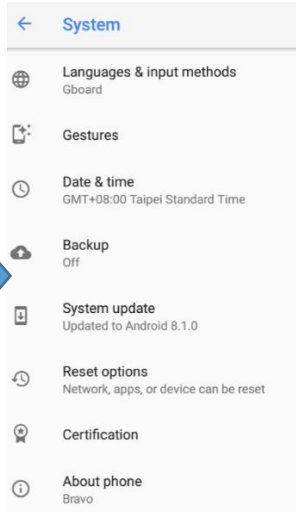

E-Label

Settings→System→Certification

Model: TA-1108

Designed by HMD Global Oy
Bertel Jungin aukio 9, 02600 Espoo, Finland

FCC ID: 2AJOTTA-1108