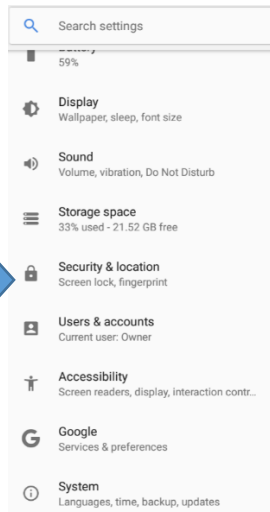

E-Label

Settings→System→Certification

Model: TA-1108

Designed by HMD Global Oy
Bertel Jungin aukio 9, 02600 Espoo, Finland

FCC ID: 2AJOTTA-1108