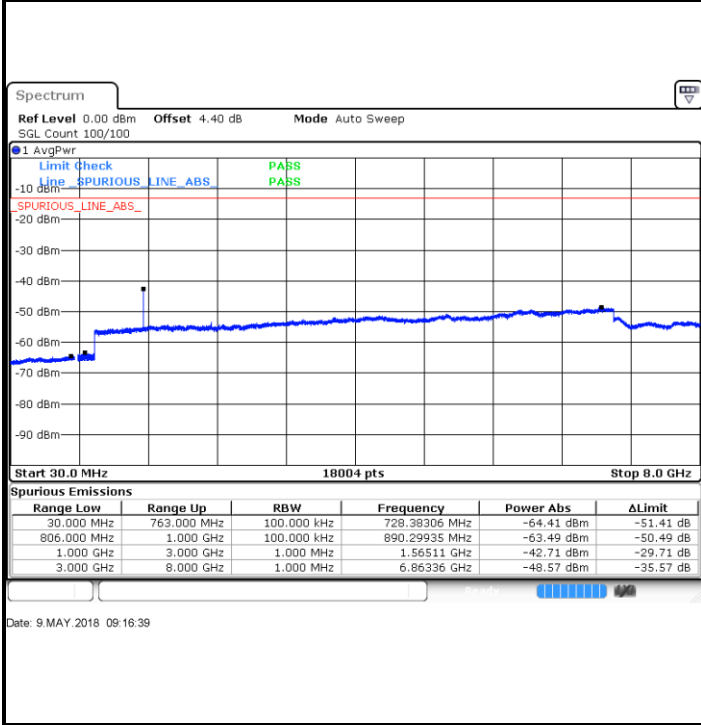

Highest Channel / 16QAM

Date: 8 MAY.2018 18:35:47

LTE Band 12 / 10MHz

Lowest Channel / QPSK

Date: 8 MAY.2018 18:47:55

Lowest Channel / 16QAM

Date: 8 MAY.2018 18:48:50

LTE Band 12 / 10MHz

Middle Channel / QPSK

Middle Channel / 16QAM

Date: 8 MAY.2018 18:50:41

Date: 8 MAY.2018 18:49:46

Highest Channel / QPSK

Highest Channel / 16QAM

Date: 8 MAY.2018 18:51:36

Date: 8 MAY.2018 18:52:31

LTE Band 13 / 5MHz

Lowest Channel / QPSK

Lowest Channel / 16QAM

Date: 9 MAY.2018 09:05:01

Date: 9 MAY.2018 09:04:06

Middle Channel / QPSK

Middle Channel / 16QAM

Date: 9 MAY.2018 09:06:39

Date: 9 MAY.2018 09:07:34

LTE Band 13 / 5MHz

Highest Channel / QPSK

Highest Channel / 16QAM

LTE Band 13 / 10MHz

Middle Channel / QPSK

Middle Channel / 16QAM

LTE Band 38 / 5MHz