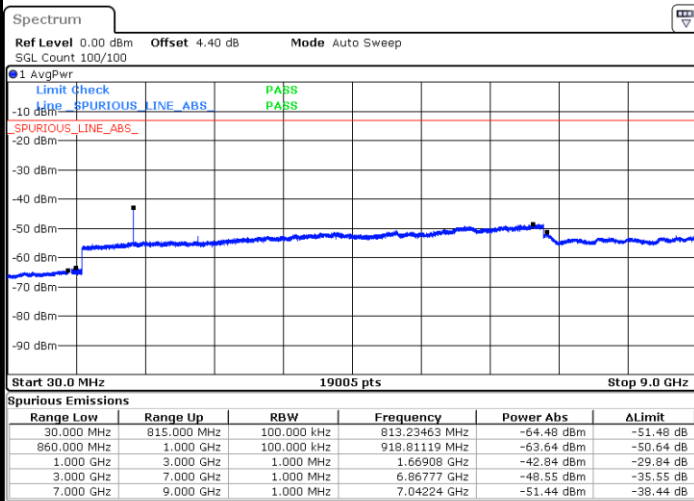

Highest Channel / QPSK

Highest Channel / 16QAM

Date: 8 MAY 2018 11:51:01

Date: 8 MAY 2018 11:51:56

LTE Band 5 / 5MHz

Lowest Channel / QPSK

Lowest Channel / 16QAM

Date: 8 MAY.2018 12:00:06

Date: 8 MAY.2018 12:01:02

Middle Channel / QPSK

Middle Channel / 16QAM

Date: 8 MAY.2018 12:02:40

Date: 8 MAY.2018 12:03:35

LTE Band 5 / 5MHz

Highest Channel / QPSK

Date: 8 MAY.2018 12:11:45