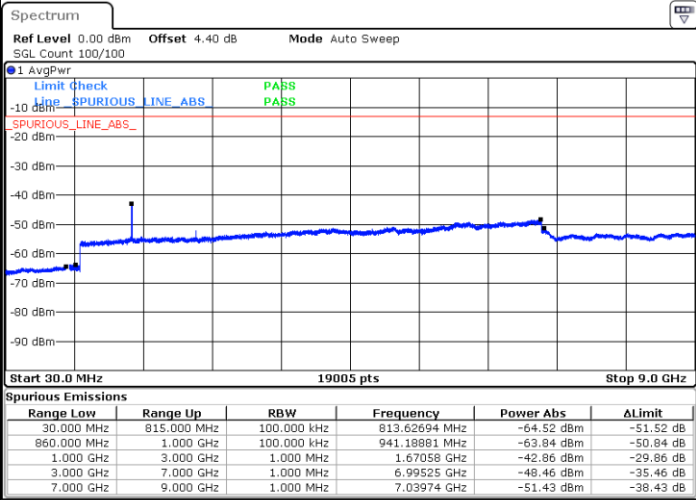

Date: 8 MAY 2018 11:22:07

LTE Band 5 / 1.4MHz

Highest Channel / QPSK

Date: 8 MAY 2018 11:30:17

Highest Channel / 16QAM

Date: 8 MAY 2018 11:31:12

LTE Band 5 / 3MHz

Lowest Channel / QPSK

Date: 8 MAY 2018 11:39:22

Lowest Channel / 16QAM

Date: 8 MAY 2018 11:40:17

LTE Band 5 / 3MHz

Middle Channel / QPSK

Middle Channel / 16QAM

Date: 8 MAY 2018 11:41:55

Date: 8 MAY 2018 11:42:50

Highest Channel / QPSK

Highest Channel / 16QAM

Date: 8 MAY 2018 11:51:01

Date: 8 MAY 2018 11:51:56

LTE Band 5 / 5MHz

Lowest Channel / QPSK

Lowest Channel / 16QAM

Date: 8 MAY.2018 12:00:06