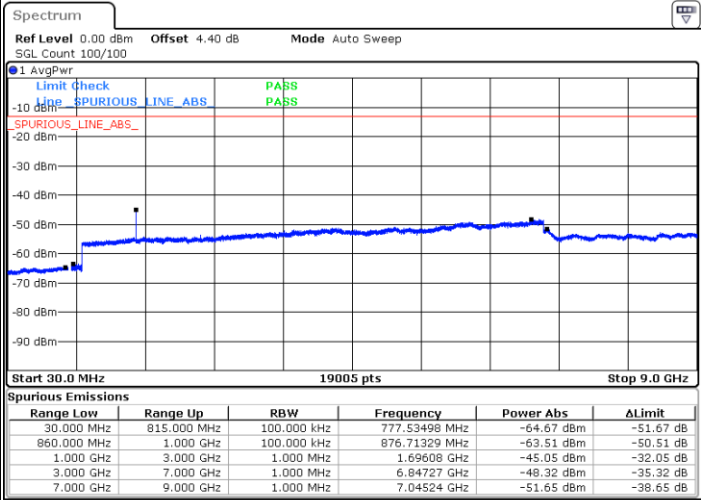

LTE Band 5 / 1.4MHz

Lowest Channel / QPSK

Lowest Channel / 16QAM

Date: 8 MAY 2018 11:18:38

Date: 8 MAY 2018 11:19:34

Middle Channel / QPSK

Middle Channel / 16QAM

Date: 8 MAY 2018 11:21:12

Date: 8 MAY 2018 11:22:07

LTE Band 5 / 1.4MHz

Highest Channel / QPSK

Date: 8 MAY 2018 11:30:17

Highest Channel / 16QAM

Date: 8 MAY 2018 11:31:12

LTE Band 5 / 3MHz

Lowest Channel / QPSK

Date: 8 MAY 2018 11:39:22

Lowest Channel / 16QAM

Date: 8 MAY 2018 11:40:17

LTE Band 5 / 3MHz

Middle Channel / QPSK

Middle Channel / 16QAM

Date: 8 MAY 2018 11:41:55

Date: 8 MAY 2018 11:42:50

Highest Channel / QPSK

Highest Channel / 16QAM

Date: 8 MAY 2018 11:51:01

Date: 8 MAY 2018 11:51:56

LTE Band 5 / 5MHz

Lowest Channel / QPSK

Lowest Channel / 16QAM

Date: 8 MAY.2018 12:00:06