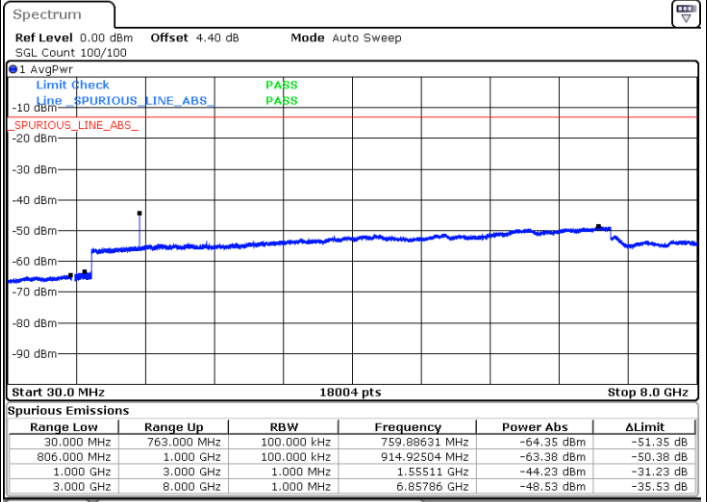

Highest Channel / 16QAM

Date: 8 MAY.2018 18:35:47

LTE Band 12 / 10MHz

Lowest Channel / QPSK

Date: 8 MAY.2018 18:47:55

Lowest Channel / 16QAM

Date: 8 MAY.2018 18:48:50

LTE Band 12 / 10MHz

Middle Channel / QPSK

Middle Channel / 16QAM

Date: 8 MAY.2018 18:50:41

Date: 8 MAY.2018 18:49:46

Highest Channel / QPSK

Highest Channel / 16QAM

Date: 8 MAY.2018 18:51:36

Date: 8 MAY.2018 18:52:31

LTE Band 13 / 5MHz

Lowest Channel / QPSK

Lowest Channel / 16QAM

Date: 9 MAY.2018 09:05:01

Date: 9 MAY.2018 09:04:06

Middle Channel / QPSK

Middle Channel / 16QAM

Date: 9 MAY.2018 09:06:39