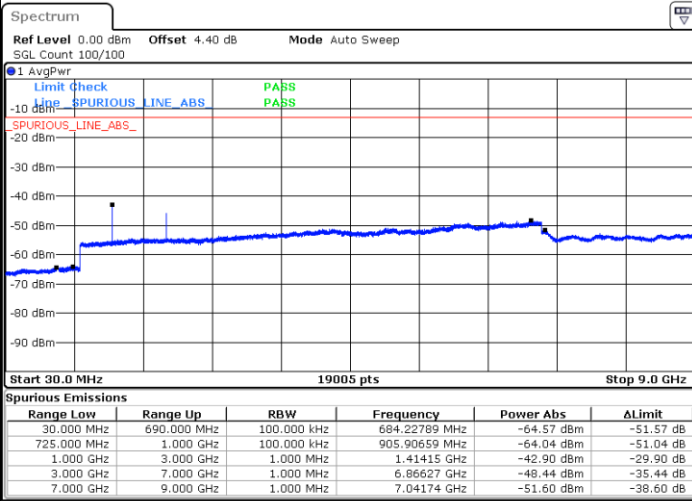

LTE Band 12 / 1.4MHz

Lowest Channel / QPSK

Lowest Channel / 16QAM

Date: 8 MAY 2018 17:57:43

Date: 8 MAY 2018 17:58:38

Middle Channel / QPSK

Middle Channel / 16QAM

Date: 8 MAY 2018 18:00:28

Date: 8 MAY 2018 17:59:33

LTE Band 12 / 1.4MHz

Highest Channel / QPSK

Date: 8 MAY 2018 18:01:23

Highest Channel / 16QAM

Date: 8 MAY 2018 18:02:18

LTE Band 12 / 3MHz

Lowest Channel / QPSK