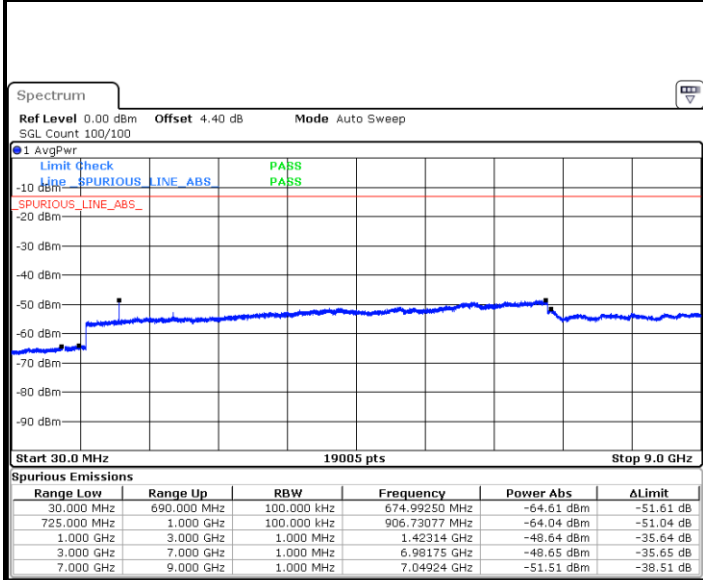

Highest Channel / QPSK

Highest Channel / 16QAM

Date: 8 MAY.2018 18:18:07

Date: 8 MAY.2018 18:19:03

LTE Band 12 / 5MHz

Lowest Channel / QPSK

Lowest Channel / 16QAM

Date: 8 MAY.2018 18:31:11

Date: 8 MAY.2018 18:32:06

Middle Channel / QPSK

Middle Channel / 16QAM

Date: 8 MAY.2018 18:33:56

Date: 8 MAY.2018 18:33:01

LTE Band 12 / 5MHz

Highest Channel / QPSK

Date: 8 MAY.2018 18:34:52

Highest Channel / 16QAM

Date: 8 MAY.2018 18:35:47

LTE Band 12 / 10MHz

Lowest Channel / QPSK

Date: 8 MAY.2018 18:47:55

Lowest Channel / 16QAM

Date: 8 MAY.2018 18:48:50

LTE Band 12 / 10MHz