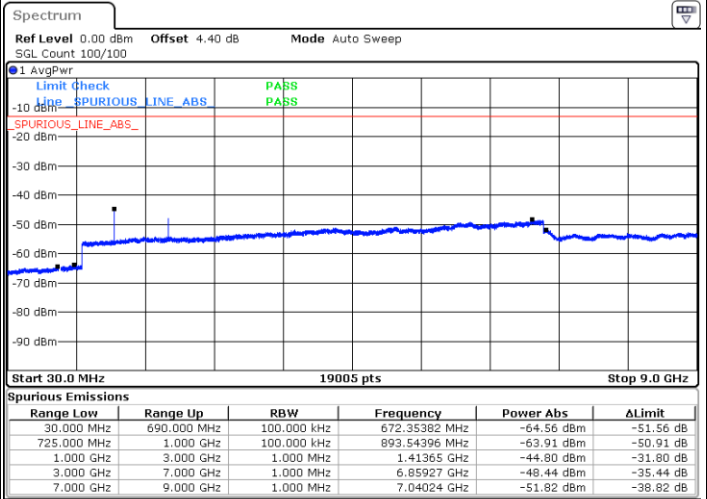

Highest Channel / 16QAM

Date: 8 MAY.2018 18:35:47

LTE Band 12 / 10MHz

Lowest Channel / QPSK

Date: 8 MAY.2018 18:47:55

Lowest Channel / 16QAM

Date: 8 MAY.2018 18:48:50

LTE Band 12 / 10MHz

Middle Channel / QPSK

Middle Channel / 16QAM

Date: 8 MAY.2018 18:50:41

Date: 8 MAY.2018 18:49:46

Highest Channel / QPSK

Highest Channel / 16QAM

Date: 8 MAY.2018 18:51:36

Date: 8 MAY.2018 18:52:31

LTE Band 13 / 5MHz

Lowest Channel / QPSK

Lowest Channel / 16QAM

Date: 9 MAY.2018 09:05:01

Date: 9 MAY.2018 09:04:06

Middle Channel / QPSK

Middle Channel / 16QAM

Date: 9 MAY.2018 09:06:39