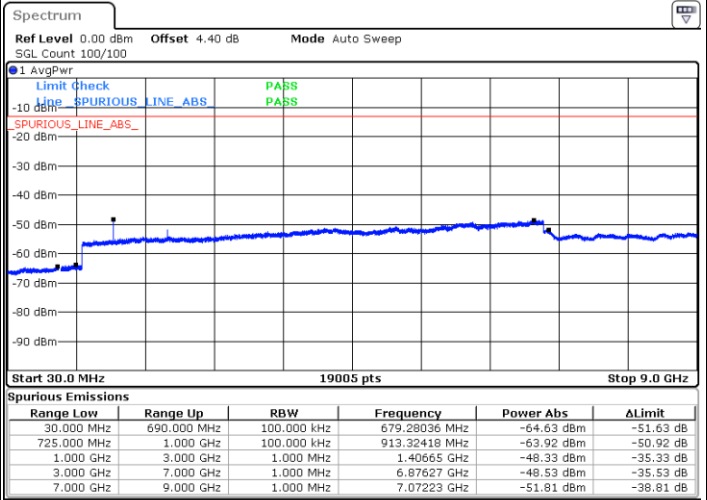

Date: 8 MAY.2018 18:32:06

Middle Channel / QPSK

Middle Channel / 16QAM

Date: 8 MAY.2018 18:33:56

Date: 8 MAY.2018 18:33:01

LTE Band 12 / 5MHz

Highest Channel / QPSK

Date: 8 MAY.2018 18:34:52

Highest Channel / 16QAM

Date: 8 MAY.2018 18:35:47

LTE Band 12 / 10MHz

Lowest Channel / QPSK

Date: 8 MAY.2018 18:47:55

Lowest Channel / 16QAM

Date: 8 MAY.2018 18:48:50

LTE Band 12 / 10MHz

Middle Channel / QPSK

Middle Channel / 16QAM

Date: 8 MAY.2018 18:50:41

Date: 8 MAY.2018 18:49:46

Highest Channel / QPSK

Highest Channel / 16QAM

Date: 8 MAY.2018 18:51:36

Date: 8 MAY.2018 18:52:31