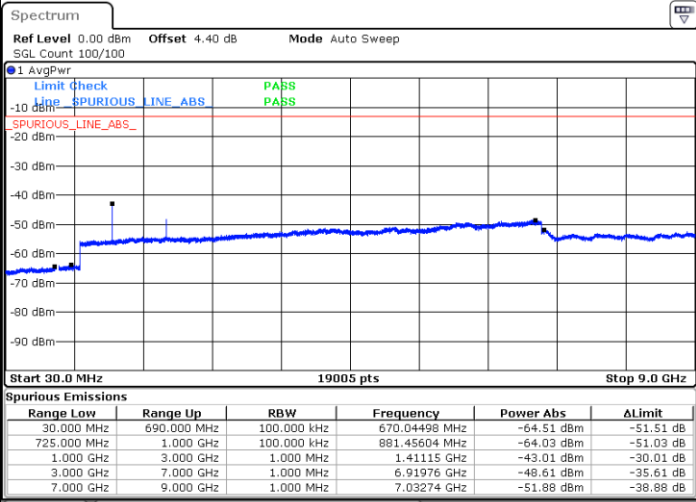

Date: 8 MAY 2018 18:14:27

Lowest Channel / 16QAM

Date: 8 MAY 2018 18:15:22

LTE Band 12 / 3MHz

Middle Channel / QPSK

Middle Channel / 16QAM

Date: 8 MAY.2018 18:17:12

Date: 8 MAY.2018 18:16:17

Highest Channel / QPSK

Highest Channel / 16QAM

Date: 8 MAY.2018 18:18:07

Date: 8 MAY.2018 18:19:03

LTE Band 12 / 5MHz

Lowest Channel / QPSK

Lowest Channel / 16QAM

Date: 8 MAY.2018 18:31:11

Date: 8 MAY.2018 18:32:06

Middle Channel / QPSK

Middle Channel / 16QAM

Date: 8 MAY.2018 18:33:56

Date: 8 MAY.2018 18:33:01

LTE Band 12 / 5MHz

Highest Channel / QPSK

Date: 8 MAY.2018 18:34:52

Highest Channel / 16QAM

Date: 8 MAY.2018 18:35:47

LTE Band 12 / 10MHz

Lowest Channel / QPSK

Date: 8 MAY.2018 18:47:55

Lowest Channel / 16QAM

Date: 8 MAY.2018 18:48:50

LTE Band 12 / 10MHz