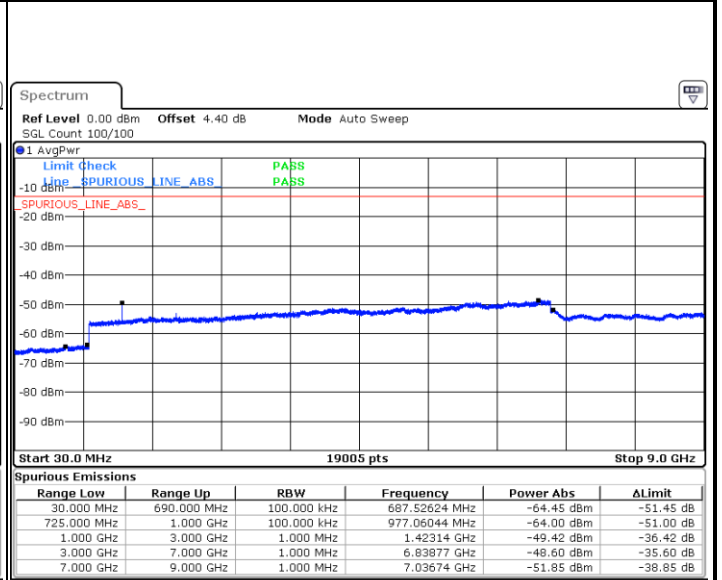

Highest Channel / QPSK

Highest Channel / 16QAM

Date: 8 MAY.2018 18:18:07

Date: 8 MAY.2018 18:19:03

LTE Band 12 / 5MHz

Lowest Channel / QPSK

Lowest Channel / 16QAM

Date: 8 MAY.2018 18:31:11

Date: 8 MAY.2018 18:32:06

Middle Channel / QPSK

Middle Channel / 16QAM

Date: 8 MAY.2018 18:33:56

Date: 8 MAY.2018 18:33:01

LTE Band 12 / 5MHz

Highest Channel / QPSK

Date: 8 MAY.2018 18:34:52

Highest Channel / 16QAM

Date: 8 MAY.2018 18:35:47

LTE Band 12 / 10MHz

Lowest Channel / QPSK

Date: 8 MAY.2018 18:47:55

Lowest Channel / 16QAM

Date: 8 MAY.2018 18:48:50

LTE Band 12 / 10MHz