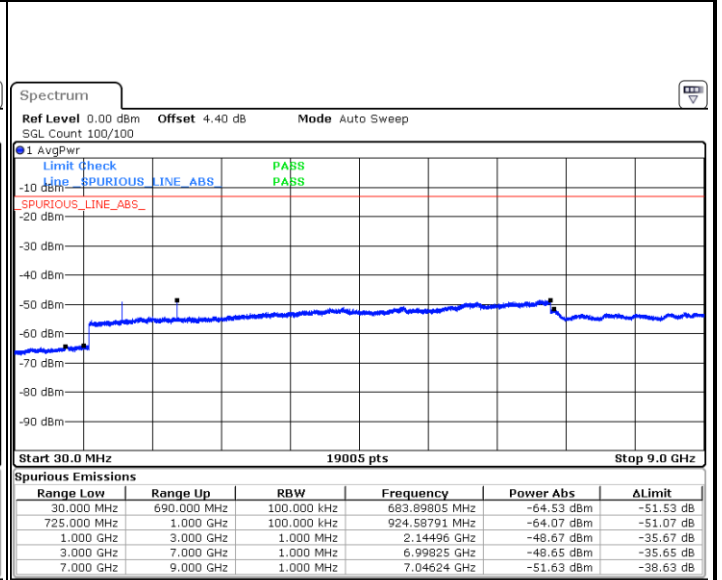

LTE Band 12 / 1.4MHz

Lowest Channel / QPSK

Lowest Channel / 16QAM

Date: 8 MAY 2018 17:57:43

Date: 8 MAY 2018 17:58:38

Middle Channel / QPSK

Middle Channel / 16QAM

Date: 8 MAY 2018 18:00:28

Date: 8 MAY 2018 17:59:33

LTE Band 12 / 1.4MHz

Highest Channel / QPSK

Date: 8 MAY 2018 18:01:23

Highest Channel / 16QAM

Date: 8 MAY 2018 18:02:18

LTE Band 12 / 3MHz

Lowest Channel / QPSK

Date: 8 MAY 2018 18:14:27

Lowest Channel / 16QAM

Date: 8 MAY 2018 18:15:22

LTE Band 12 / 3MHz

Middle Channel / QPSK

Middle Channel / 16QAM

Date: 8 MAY.2018 18:17:12

Date: 8 MAY.2018 18:16:17