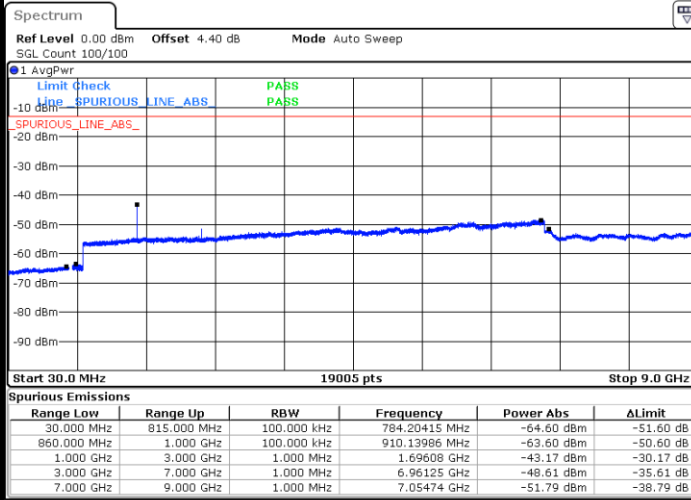

LTE Band 5 / 1.4MHz

Lowest Channel / QPSK

Lowest Channel / 16QAM

Date: 8 MAY 2018 11:18:38

Date: 8 MAY 2018 11:19:34

Middle Channel / QPSK

Middle Channel / 16QAM

Date: 8 MAY 2018 11:21:12

Date: 8 MAY 2018 11:22:07

LTE Band 5 / 1.4MHz

Highest Channel / QPSK

Date: 8 MAY 2018 11:30:17

Highest Channel / 16QAM

Date: 8 MAY 2018 11:31:12

LTE Band 5 / 3MHz

Lowest Channel / QPSK