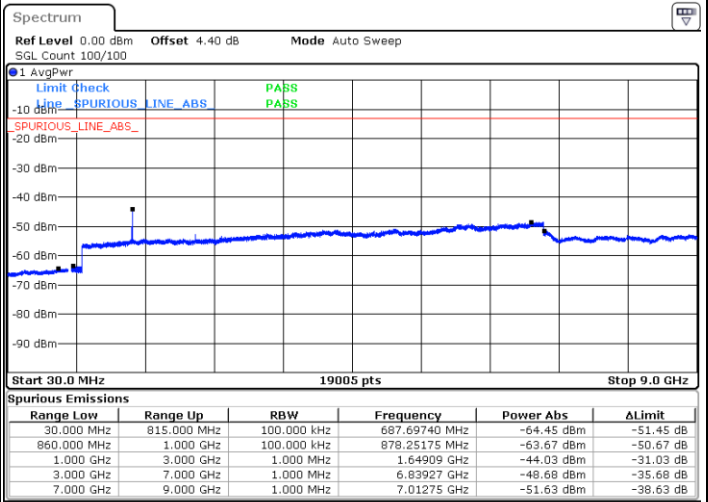

Highest Channel / QPSK

Highest Channel / 16QAM

Date: 8 MAY 2018 11:51:01

Date: 8 MAY 2018 11:51:56

LTE Band 5 / 5MHz

Lowest Channel / QPSK

Lowest Channel / 16QAM

Date: 8 MAY.2018 12:00:06

Date: 8 MAY.2018 12:01:02

Middle Channel / QPSK

Middle Channel / 16QAM

Date: 8 MAY.2018 12:02:40

Date: 8 MAY.2018 12:03:35

LTE Band 5 / 5MHz

Highest Channel / QPSK

Date: 8 MAY.2018 12:11:45