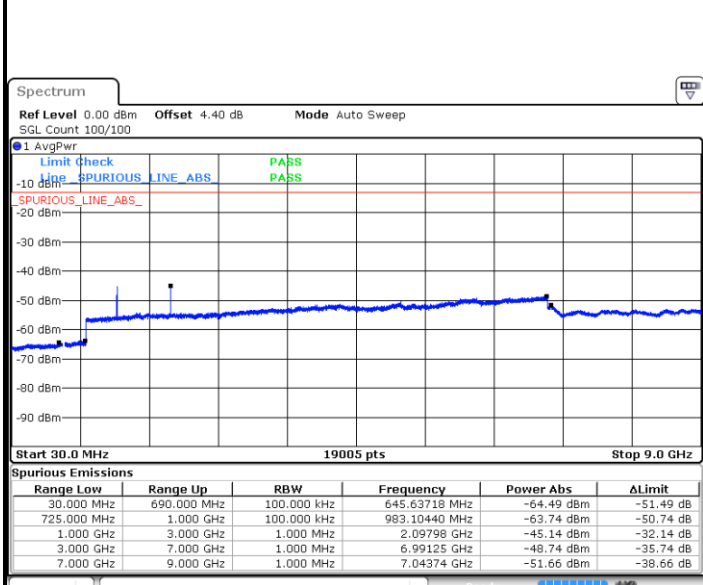

LTE Band 12 / 1.4MHz

Lowest Channel / QPSK

Lowest Channel / 16QAM

Date: 8 MAY 2018 17:57:43

Date: 8 MAY 2018 17:58:38

Middle Channel / QPSK

Middle Channel / 16QAM

Date: 8 MAY 2018 18:00:28

Date: 8 MAY 2018 17:59:33

LTE Band 12 / 1.4MHz

Highest Channel / QPSK

Date: 8 MAY 2018 18:01:23

Highest Channel / 16QAM

Date: 8 MAY 2018 18:02:18

LTE Band 12 / 3MHz

Lowest Channel / QPSK

Date: 8 MAY 2018 18:14:27

Lowest Channel / 16QAM

Date: 8 MAY 2018 18:15:22

LTE Band 12 / 3MHz

Middle Channel / QPSK

Middle Channel / 16QAM

Date: 8 MAY.2018 18:17:12

Date: 8 MAY.2018 18:16:17

Highest Channel / QPSK

Highest Channel / 16QAM

Date: 8 MAY.2018 18:18:07

Date: 8 MAY.2018 18:19:03

LTE Band 12 / 5MHz

Lowest Channel / QPSK

Lowest Channel / 16QAM

Date: 8 MAY.2018 18:31:11