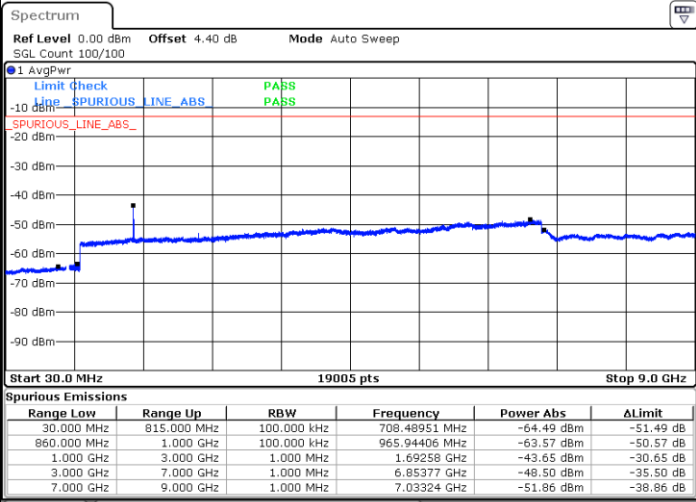

Date: 8 MAY 2018 11:22:07

LTE Band 5 / 1.4MHz

Highest Channel / QPSK

Date: 8 MAY 2018 11:30:17

Highest Channel / 16QAM

Date: 8 MAY 2018 11:31:12

LTE Band 5 / 3MHz

Lowest Channel / QPSK

Date: 8 MAY 2018 11:39:22

Lowest Channel / 16QAM

Date: 8 MAY 2018 11:40:17

LTE Band 5 / 3MHz

Middle Channel / QPSK

Middle Channel / 16QAM

Date: 8 MAY 2018 11:41:55

Date: 8 MAY 2018 11:42:50

Highest Channel / QPSK

Highest Channel / 16QAM

Date: 8 MAY 2018 11:51:01

Date: 8 MAY 2018 11:51:56

LTE Band 5 / 5MHz

Lowest Channel / QPSK

Lowest Channel / 16QAM

Date: 8 MAY.2018 12:00:06