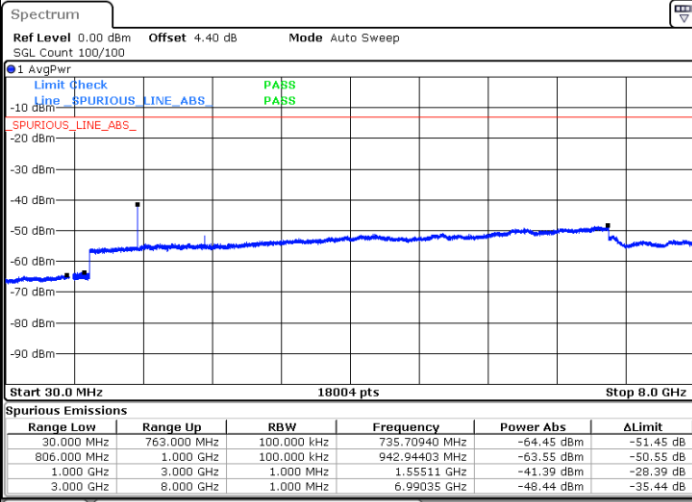

Highest Channel / 16QAM

Date: 8 MAY.2018 18:35:47

LTE Band 12 / 10MHz

Lowest Channel / QPSK

Date: 8 MAY.2018 18:47:55

Lowest Channel / 16QAM

Date: 8 MAY.2018 18:48:50

LTE Band 12 / 10MHz

Middle Channel / QPSK

Middle Channel / 16QAM

Date: 8 MAY.2018 18:50:41

Date: 8 MAY.2018 18:49:46

Highest Channel / QPSK

Highest Channel / 16QAM

Date: 8 MAY.2018 18:51:36

Date: 8 MAY.2018 18:52:31

LTE Band 13 / 5MHz

Lowest Channel / QPSK

Lowest Channel / 16QAM

Date: 9 MAY.2018 09:05:01

Date: 9 MAY.2018 09:04:06

Middle Channel / QPSK

Middle Channel / 16QAM

Date: 9 MAY.2018 09:06:39