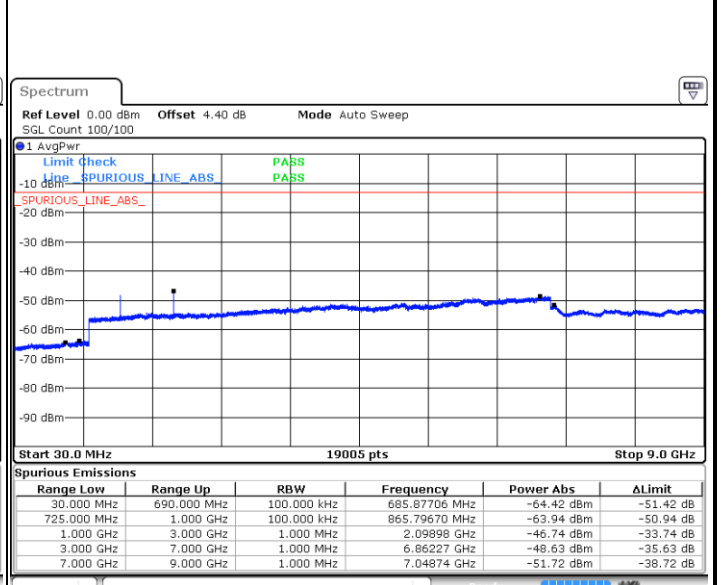

Date: 8 MAY.2018 18:32:06

Middle Channel / QPSK

Middle Channel / 16QAM

Date: 8 MAY.2018 18:33:56

Date: 8 MAY.2018 18:33:01

LTE Band 12 / 5MHz

Highest Channel / QPSK

Date: 8 MAY.2018 18:34:52

Highest Channel / 16QAM

Date: 8 MAY.2018 18:35:47

LTE Band 12 / 10MHz

Lowest Channel / QPSK

Date: 8 MAY.2018 18:47:55

Lowest Channel / 16QAM

Date: 8 MAY.2018 18:48:50

LTE Band 12 / 10MHz

Middle Channel / QPSK

Middle Channel / 16QAM

Date: 8 MAY.2018 18:50:41

Date: 8 MAY.2018 18:49:46

Highest Channel / QPSK

Highest Channel / 16QAM

Date: 8 MAY.2018 18:51:36

Date: 8 MAY.2018 18:52:31

LTE Band 13 / 5MHz

Lowest Channel / QPSK

Lowest Channel / 16QAM

Date: 9 MAY.2018 09:05:01

Date: 9 MAY.2018 09:04:06

Middle Channel / QPSK

Middle Channel / 16QAM

Date: 9 MAY.2018 09:06:39