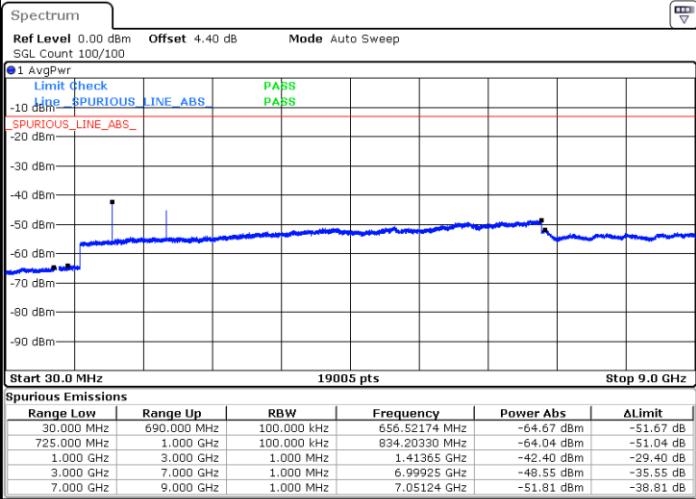

Highest Channel / 16QAM

Date: 8 MAY.2018 18:35:47

LTE Band 12 / 10MHz

Lowest Channel / QPSK

Date: 8 MAY.2018 18:47:55

Lowest Channel / 16QAM

Date: 8 MAY.2018 18:48:50

LTE Band 12 / 10MHz

Middle Channel / QPSK

Middle Channel / 16QAM

Date: 8 MAY.2018 18:50:41

Date: 8 MAY.2018 18:49:46

Highest Channel / QPSK

Highest Channel / 16QAM

Date: 8 MAY.2018 18:51:36

Date: 8 MAY.2018 18:52:31

LTE Band 13 / 5MHz

Lowest Channel / QPSK

Lowest Channel / 16QAM

Date: 9 MAY.2018 09:05:01

Date: 9 MAY.2018 09:04:06

Middle Channel / QPSK

Middle Channel / 16QAM

Date: 9 MAY.2018 09:06:39