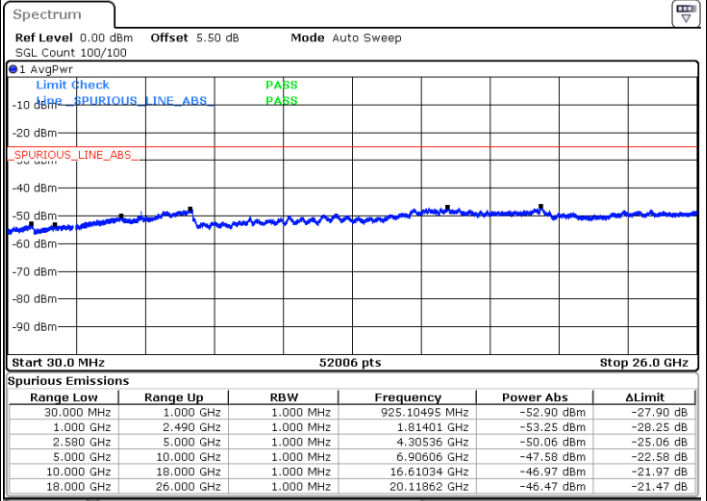

LTE Band 7 / 5MHz

Lowest Channel / QPSK

Lowest Channel / 16QAM

Date: 8 MAY 2018 16:11:58

Date: 8 MAY 2018 16:11:03

Middle Channel / QPSK

Middle Channel / 16QAM

Date: 8 MAY 2018 16:12:53

Date: 8 MAY 2018 16:13:48

LTE Band 7 / 5MHz

Highest Channel / QPSK

Date: 8 MAY.2018 16:21:39

Highest Channel / 16QAM

Date: 8 MAY.2018 16:20:45

LTE Band 7 / 10MHz

Lowest Channel / QPSK