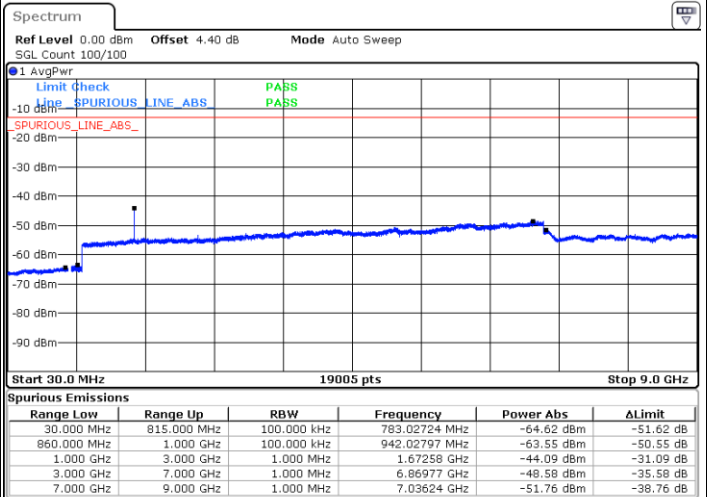

LTE Band 5 / 1.4MHz

Lowest Channel / QPSK

Lowest Channel / 16QAM

Date: 8 MAY 2018 11:18:38

Date: 8 MAY 2018 11:19:34

Middle Channel / QPSK

Middle Channel / 16QAM

Date: 8 MAY 2018 11:21:12

Date: 8 MAY 2018 11:22:07

LTE Band 5 / 1.4MHz

Highest Channel / QPSK

Date: 8 MAY 2018 11:30:17

Highest Channel / 16QAM

Date: 8 MAY 2018 11:31:12

LTE Band 5 / 3MHz

Lowest Channel / QPSK