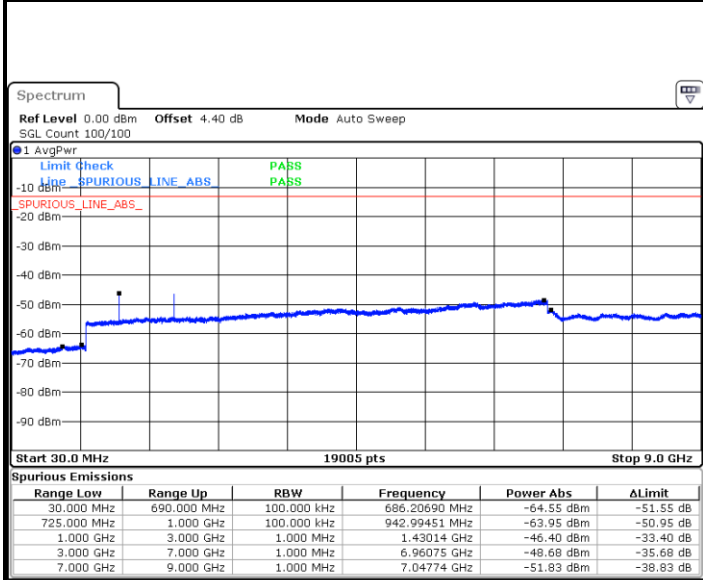

LTE Band 12 / 1.4MHz

Lowest Channel / QPSK

Lowest Channel / 16QAM

Date: 8 MAY 2018 17:57:43

Date: 8 MAY 2018 17:58:38

Middle Channel / QPSK

Middle Channel / 16QAM

Date: 8 MAY 2018 18:00:28

Date: 8 MAY 2018 17:59:33

LTE Band 12 / 1.4MHz

Highest Channel / QPSK

Date: 8 MAY 2018 18:01:23

Highest Channel / 16QAM

Date: 8 MAY 2018 18:02:18

LTE Band 12 / 3MHz

Lowest Channel / QPSK