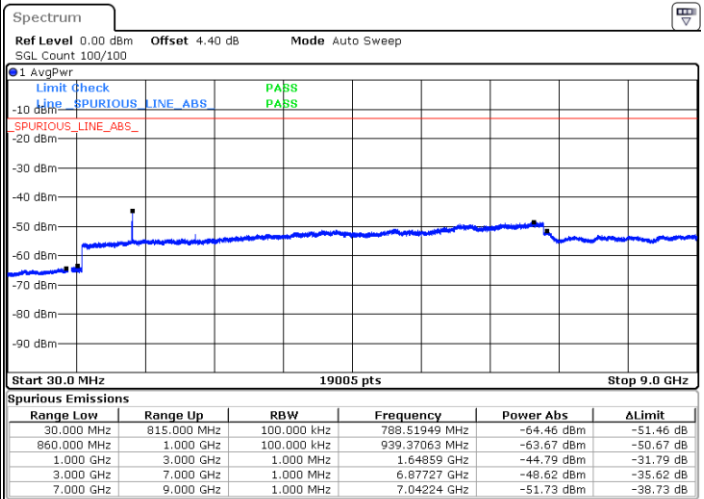

LTE Band 5 / 1.4MHz

Lowest Channel / QPSK

Lowest Channel / 16QAM

Date: 8 MAY 2018 11:18:38

Date: 8 MAY 2018 11:19:34

Middle Channel / QPSK

Middle Channel / 16QAM

Date: 8 MAY 2018 11:21:12

Date: 8 MAY 2018 11:22:07

LTE Band 5 / 1.4MHz

Highest Channel / QPSK

Date: 8 MAY 2018 11:30:17

Highest Channel / 16QAM

Date: 8 MAY 2018 11:31:12

LTE Band 5 / 3MHz

Lowest Channel / QPSK

Date: 8 MAY 2018 11:39:22

Lowest Channel / 16QAM

Date: 8 MAY 2018 11:40:17

LTE Band 5 / 3MHz

Middle Channel / QPSK

Middle Channel / 16QAM

Date: 8 MAY 2018 11:41:55

Date: 8 MAY 2018 11:42:50

Highest Channel / QPSK

Highest Channel / 16QAM

Date: 8 MAY 2018 11:51:01

Date: 8 MAY 2018 11:51:56

LTE Band 5 / 5MHz

Lowest Channel / QPSK

Lowest Channel / 16QAM

Date: 8 MAY.2018 12:00:06