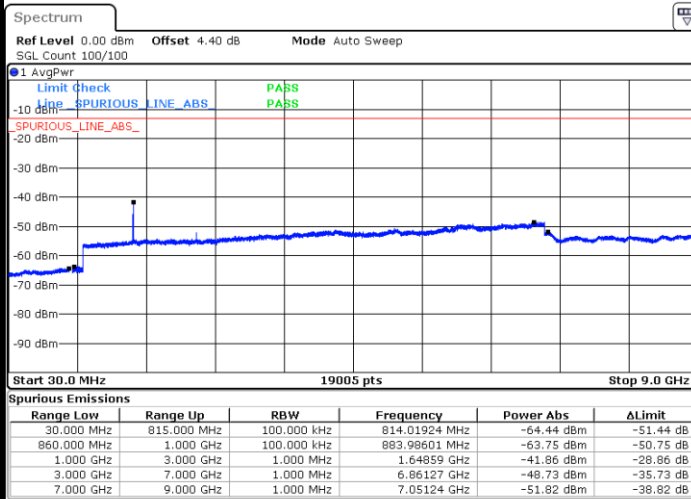

Date: 8 MAY 2018 11:22:07

LTE Band 5 / 1.4MHz

Highest Channel / QPSK

Date: 8 MAY 2018 11:30:17

Highest Channel / 16QAM

Date: 8 MAY 2018 11:31:12

LTE Band 5 / 3MHz

Lowest Channel / QPSK

Date: 8 MAY 2018 11:39:22

Lowest Channel / 16QAM

Date: 8 MAY 2018 11:40:17

LTE Band 5 / 3MHz

Middle Channel / QPSK

Middle Channel / 16QAM

Date: 8 MAY 2018 11:41:55

Date: 8 MAY 2018 11:42:50