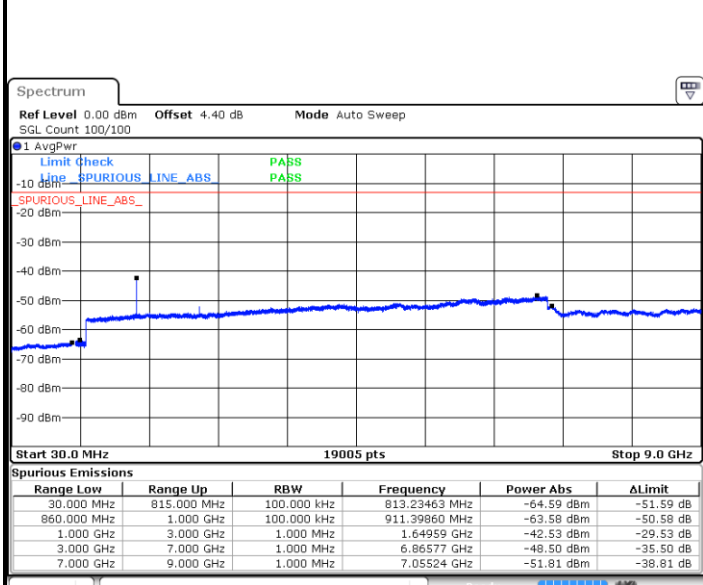

Highest Channel / QPSK

Highest Channel / 16QAM

Date: 8 MAY 2018 11:51:01

Date: 8 MAY 2018 11:51:56

LTE Band 5 / 5MHz

Lowest Channel / QPSK

Lowest Channel / 16QAM

Date: 8 MAY.2018 12:00:06

Date: 8 MAY.2018 12:01:02

Middle Channel / QPSK

Middle Channel / 16QAM

Date: 8 MAY.2018 12:02:40

Date: 8 MAY.2018 12:03:35

LTE Band 5 / 5MHz

Highest Channel / QPSK

Date: 8 MAY.2018 12:11:45

Highest Channel / 16QAM

Date: 8 MAY.2018 12:12:40

LTE Band 5 / 10MHz

Lowest Channel / QPSK

Date: 8 MAY.2018 12:20:51

Lowest Channel / 16QAM

Date: 8 MAY.2018 12:21:46

LTE Band 5 / 10MHz