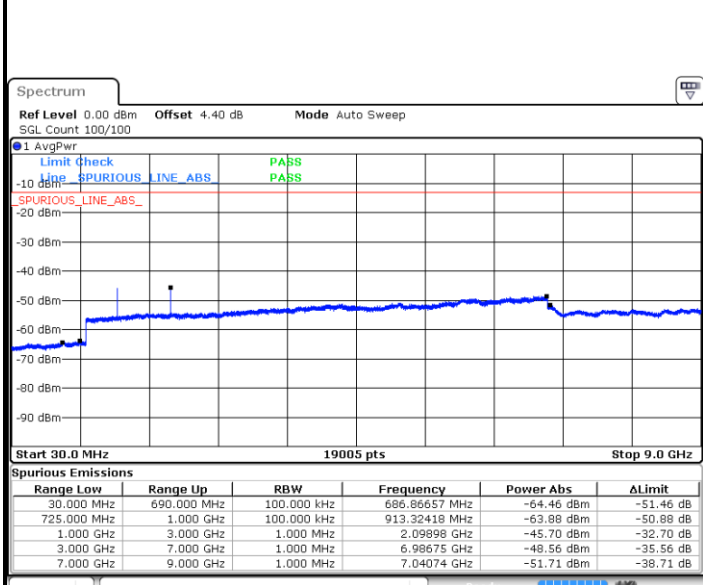

Highest Channel / QPSK

Highest Channel / 16QAM

Date: 8 MAY.2018 18:18:07

Date: 8 MAY.2018 18:19:03

LTE Band 12 / 5MHz

Lowest Channel / QPSK

Lowest Channel / 16QAM

Date: 8 MAY.2018 18:31:11

Date: 8 MAY.2018 18:32:06

Middle Channel / QPSK

Middle Channel / 16QAM

Date: 8 MAY.2018 18:33:56

Date: 8 MAY.2018 18:33:01

LTE Band 12 / 5MHz

Highest Channel / QPSK

Date: 8 MAY.2018 18:34:52

Highest Channel / 16QAM

Date: 8 MAY.2018 18:35:47

LTE Band 12 / 10MHz

Lowest Channel / QPSK

Date: 8 MAY.2018 18:47:55

Lowest Channel / 16QAM

Date: 8 MAY.2018 18:48:50

LTE Band 12 / 10MHz

Middle Channel / QPSK

Middle Channel / 16QAM

Date: 8 MAY.2018 18:50:41

Date: 8 MAY.2018 18:49:46

Highest Channel / QPSK

Highest Channel / 16QAM

Date: 8 MAY.2018 18:51:36

Date: 8 MAY.2018 18:52:31