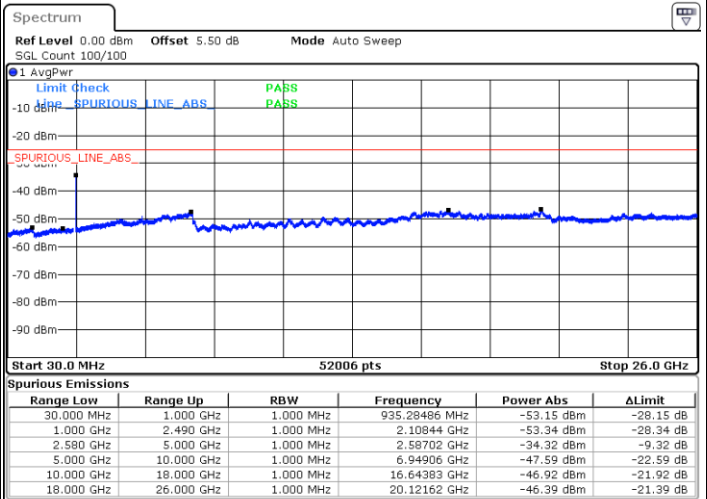

Highest Channel / 16QAM

Date: 8 MAY.2018 17:11:54

LTE Band 7 / 20MHz

Lowest Channel / QPSK

Date: 8 MAY.2018 17:19:58

Lowest Channel / 16QAM

Date: 8 MAY.2018 17:19:03

LTE Band 7 / 20MHz

Middle Channel / QPSK

Middle Channel / 16QAM

Date: 8 MAY 2018 17:20:52

Date: 8 MAY 2018 17:21:47

Highest Channel / QPSK

Highest Channel / 16QAM

Date: 8 MAY 2018 17:29:36

Date: 8 MAY 2018 17:28:41

LTE Band 12 / 1.4MHz

Lowest Channel / QPSK

Lowest Channel / 16QAM

Date: 8 MAY 2018 17:57:43

Date: 8 MAY 2018 17:58:38

Middle Channel / QPSK

Middle Channel / 16QAM

Date: 8 MAY 2018 18:00:28