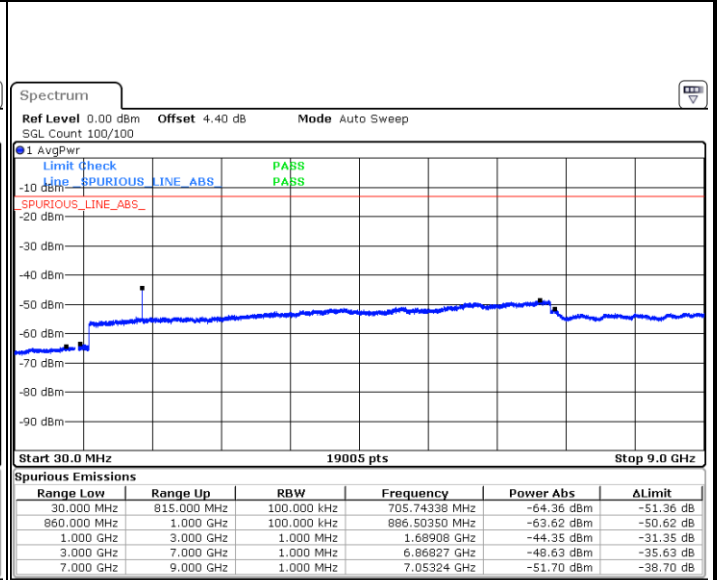

Highest Channel / QPSK

Highest Channel / 16QAM

Date: 8 MAY 2018 11:51:01

Date: 8 MAY 2018 11:51:56

LTE Band 5 / 5MHz

Lowest Channel / QPSK

Lowest Channel / 16QAM

Date: 8 MAY.2018 12:00:06

Date: 8 MAY.2018 12:01:02

Middle Channel / QPSK

Middle Channel / 16QAM

Date: 8 MAY.2018 12:02:40

Date: 8 MAY.2018 12:03:35

LTE Band 5 / 5MHz

Highest Channel / QPSK

Date: 8 MAY.2018 12:11:45

Highest Channel / 16QAM

Date: 8 MAY.2018 12:12:40

LTE Band 5 / 10MHz

Lowest Channel / QPSK

Date: 8 MAY.2018 12:20:51

Lowest Channel / 16QAM

Date: 8 MAY.2018 12:21:46

LTE Band 5 / 10MHz