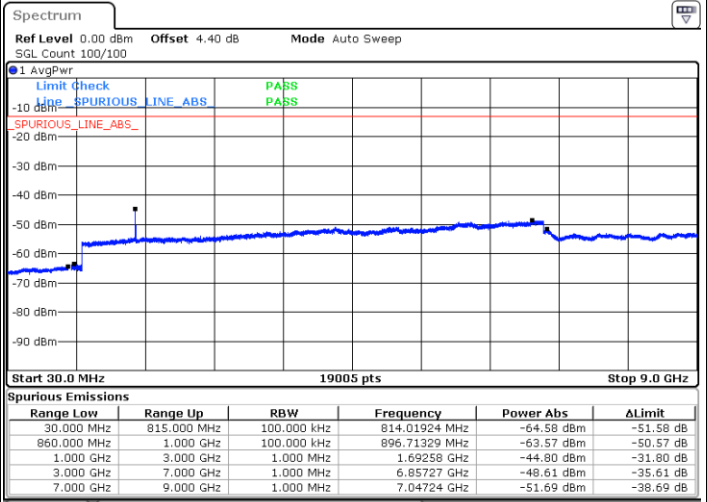

Date: 8 MAY 2018 11:22:07

LTE Band 5 / 1.4MHz

Highest Channel / QPSK

Date: 8 MAY 2018 11:30:17

Highest Channel / 16QAM

Date: 8 MAY 2018 11:31:12

LTE Band 5 / 3MHz

Lowest Channel / QPSK

Date: 8 MAY 2018 11:39:22

Lowest Channel / 16QAM

Date: 8 MAY 2018 11:40:17

LTE Band 5 / 3MHz

Middle Channel / QPSK

Middle Channel / 16QAM

Date: 8 MAY 2018 11:41:55

Date: 8 MAY 2018 11:42:50

Highest Channel / QPSK

Highest Channel / 16QAM

Date: 8 MAY 2018 11:51:01

Date: 8 MAY 2018 11:51:56

LTE Band 5 / 5MHz

Lowest Channel / QPSK

Lowest Channel / 16QAM

Date: 8 MAY.2018 12:00:06