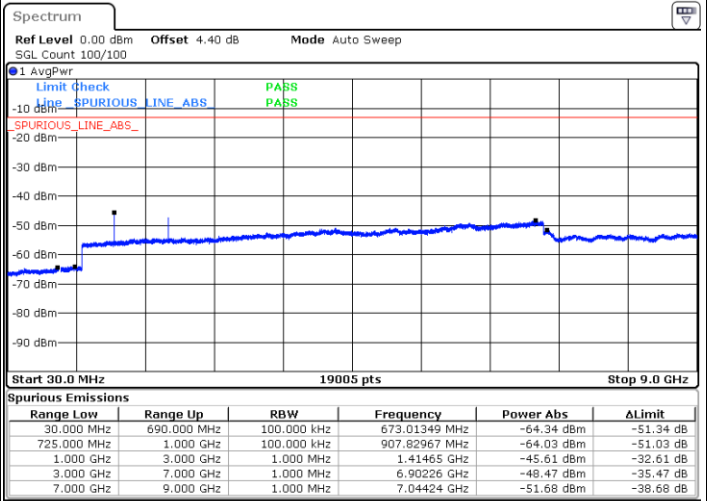

LTE Band 12 / 1.4MHz

Lowest Channel / QPSK

Lowest Channel / 16QAM

Date: 8 MAY 2018 17:57:43

Date: 8 MAY 2018 17:58:38

Middle Channel / QPSK

Middle Channel / 16QAM

Date: 8 MAY 2018 18:00:28

Date: 8 MAY 2018 17:59:33

LTE Band 12 / 1.4MHz

Highest Channel / QPSK

Date: 8 MAY 2018 18:01:23

Highest Channel / 16QAM

Date: 8 MAY 2018 18:02:18

LTE Band 12 / 3MHz

Lowest Channel / QPSK