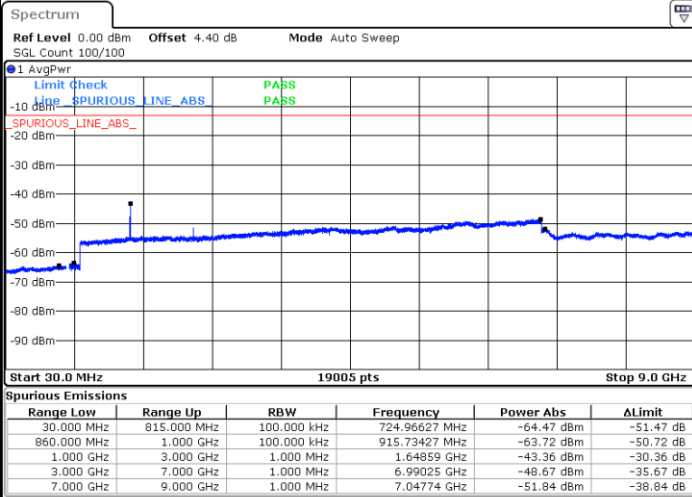

LTE Band 5 / 1.4MHz

Lowest Channel / QPSK

Lowest Channel / 16QAM

Date: 8 MAY 2018 11:18:38

Date: 8 MAY 2018 11:19:34

Middle Channel / QPSK

Middle Channel / 16QAM

Date: 8 MAY 2018 11:21:12

Date: 8 MAY 2018 11:22:07

LTE Band 5 / 1.4MHz

Highest Channel / QPSK

Date: 8 MAY 2018 11:30:17

Highest Channel / 16QAM

Date: 8 MAY 2018 11:31:12

LTE Band 5 / 3MHz

Lowest Channel / QPSK