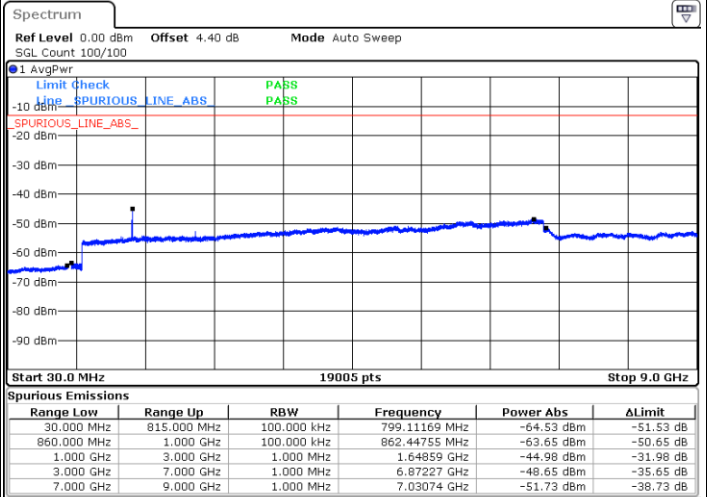

LTE Band 5 / 1.4MHz

Lowest Channel / QPSK

Lowest Channel / 16QAM

Date: 8 MAY 2018 11:18:38

Date: 8 MAY 2018 11:19:34

Middle Channel / QPSK

Middle Channel / 16QAM

Date: 8 MAY 2018 11:21:12

Date: 8 MAY 2018 11:22:07

LTE Band 5 / 1.4MHz

Highest Channel / QPSK

Date: 8 MAY 2018 11:30:17

Highest Channel / 16QAM

Date: 8 MAY 2018 11:31:12

LTE Band 5 / 3MHz

Lowest Channel / QPSK