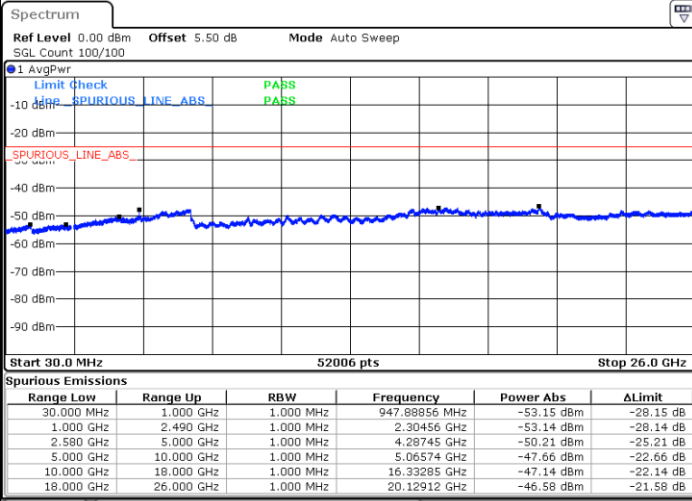

LTE Band 7 / 5MHz

Lowest Channel / QPSK

Lowest Channel / 16QAM

Date: 8 MAY 2018 16:11:58

Date: 8 MAY 2018 16:11:03

Middle Channel / QPSK

Middle Channel / 16QAM

Date: 8 MAY 2018 16:12:53

Date: 8 MAY 2018 16:13:48

LTE Band 7 / 5MHz

Highest Channel / QPSK

Date: 8 MAY.2018 16:21:39

Highest Channel / 16QAM

Date: 8 MAY.2018 16:20:45

LTE Band 7 / 10MHz

Lowest Channel / QPSK