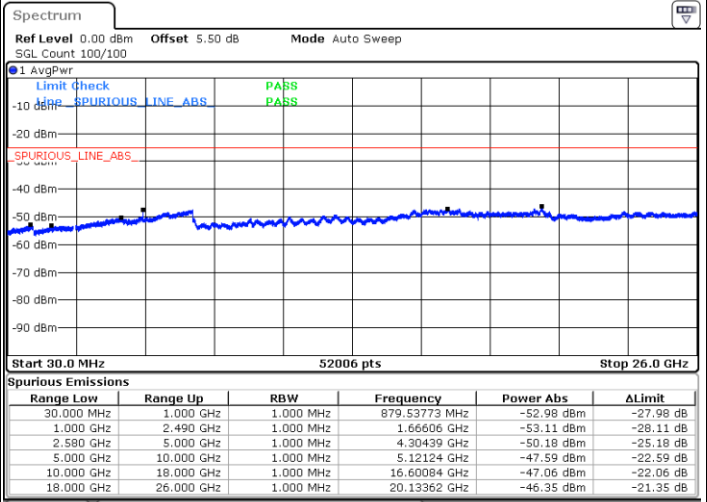

Date: 8 MAY 2018 16:13:48

LTE Band 7 / 5MHz

Highest Channel / QPSK

Date: 8 MAY.2018 16:21:39

Highest Channel / 16QAM

Date: 8 MAY.2018 16:20:45

LTE Band 7 / 10MHz

Lowest Channel / QPSK

Date: 8 MAY.2018 16:28:49

Lowest Channel / 16QAM

Date: 8 MAY.2018 16:27:55

LTE Band 7 / 10MHz

Middle Channel / QPSK

Middle Channel / 16QAM

Date: 8 MAY 2018 16:29:44

Date: 8 MAY 2018 16:30:38

Highest Channel / QPSK

Highest Channel / 16QAM

Date: 8 MAY 2018 16:38:28

Date: 8 MAY 2018 16:37:34

LTE Band 7 / 15MHz

Lowest Channel / QPSK

Lowest Channel / 16QAM

Date: 8 MAY.2018 16:45:38