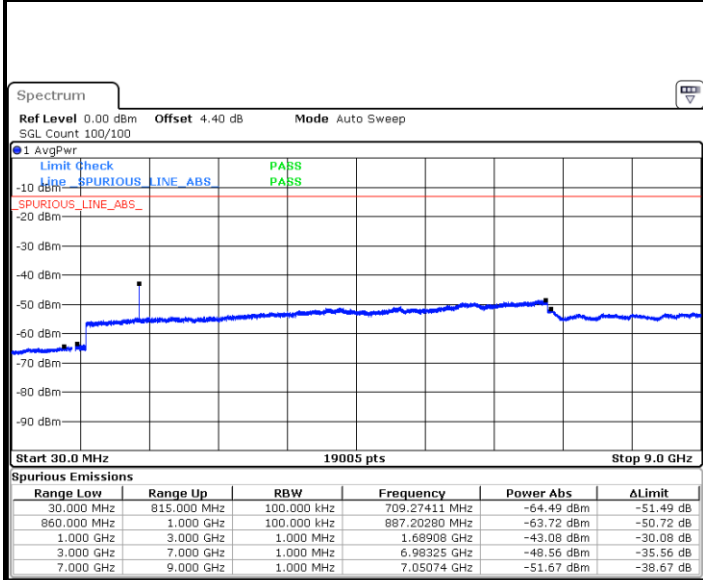

Highest Channel / QPSK

Highest Channel / 16QAM

Date: 8 MAY 2018 11:51:01

Date: 8 MAY 2018 11:51:56

LTE Band 5 / 5MHz

Lowest Channel / QPSK

Lowest Channel / 16QAM

Date: 8 MAY.2018 12:00:06

Date: 8 MAY.2018 12:01:02

Middle Channel / QPSK

Middle Channel / 16QAM

Date: 8 MAY.2018 12:02:40

Date: 8 MAY.2018 12:03:35

LTE Band 5 / 5MHz

Highest Channel / QPSK

Date: 8 MAY.2018 12:11:45

Highest Channel / 16QAM

Date: 8 MAY.2018 12:12:40

LTE Band 5 / 10MHz

Lowest Channel / QPSK

Date: 8 MAY.2018 12:20:51

Lowest Channel / 16QAM

Date: 8 MAY.2018 12:21:46

LTE Band 5 / 10MHz