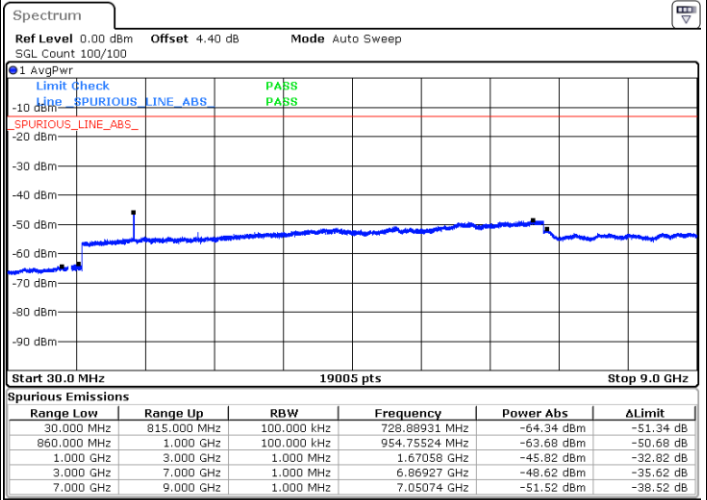

Date: 8 MAY 2018 11:22:07

LTE Band 5 / 1.4MHz

Highest Channel / QPSK

Date: 8 MAY 2018 11:30:17

Highest Channel / 16QAM

Date: 8 MAY 2018 11:31:12

LTE Band 5 / 3MHz

Lowest Channel / QPSK

Date: 8 MAY 2018 11:39:22

Lowest Channel / 16QAM

Date: 8 MAY 2018 11:40:17

LTE Band 5 / 3MHz

Middle Channel / QPSK

Middle Channel / 16QAM

Date: 8 MAY 2018 11:41:55

Date: 8 MAY 2018 11:42:50

Highest Channel / QPSK

Highest Channel / 16QAM

Date: 8 MAY 2018 11:51:01

Date: 8 MAY 2018 11:51:56

LTE Band 5 / 5MHz

Lowest Channel / QPSK

Lowest Channel / 16QAM

Date: 8 MAY.2018 12:00:06