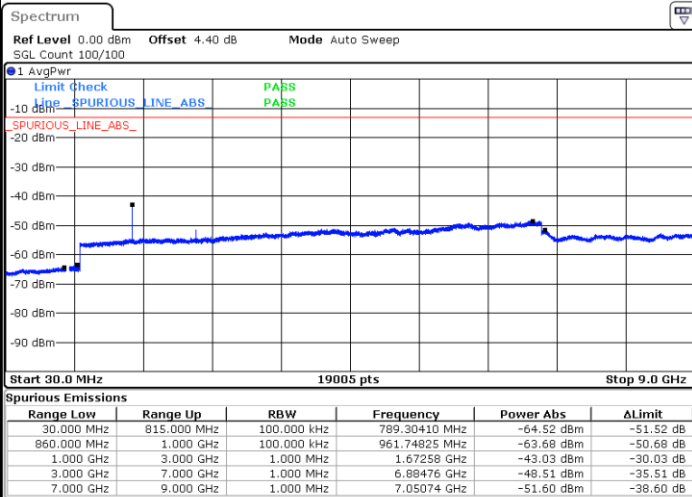

LTE Band 5 / 1.4MHz

Lowest Channel / QPSK

Lowest Channel / 16QAM

Date: 8 MAY 2018 11:18:38

Date: 8 MAY 2018 11:19:34

Middle Channel / QPSK

Middle Channel / 16QAM

Date: 8 MAY 2018 11:21:12

Date: 8 MAY 2018 11:22:07

LTE Band 5 / 1.4MHz

Highest Channel / QPSK

Date: 8 MAY 2018 11:30:17

Highest Channel / 16QAM

Date: 8 MAY 2018 11:31:12

LTE Band 5 / 3MHz

Lowest Channel / QPSK