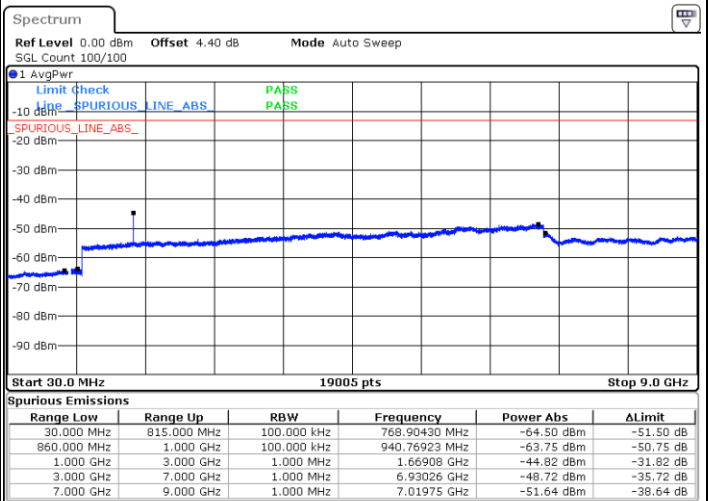

Highest Channel / QPSK

Highest Channel / 16QAM

Date: 8 MAY 2018 11:51:01

Date: 8 MAY 2018 11:51:56

LTE Band 5 / 5MHz

Lowest Channel / QPSK

Lowest Channel / 16QAM

Date: 8 MAY.2018 12:00:06

Date: 8 MAY.2018 12:01:02

Middle Channel / QPSK

Middle Channel / 16QAM

Date: 8 MAY.2018 12:02:40

Date: 8 MAY.2018 12:03:35

LTE Band 5 / 5MHz

Highest Channel / QPSK

Date: 8 MAY.2018 12:11:45

Highest Channel / 16QAM

Date: 8 MAY.2018 12:12:40

LTE Band 5 / 10MHz

Lowest Channel / QPSK

Date: 8 MAY.2018 12:20:51

Lowest Channel / 16QAM

Date: 8 MAY.2018 12:21:46

LTE Band 5 / 10MHz