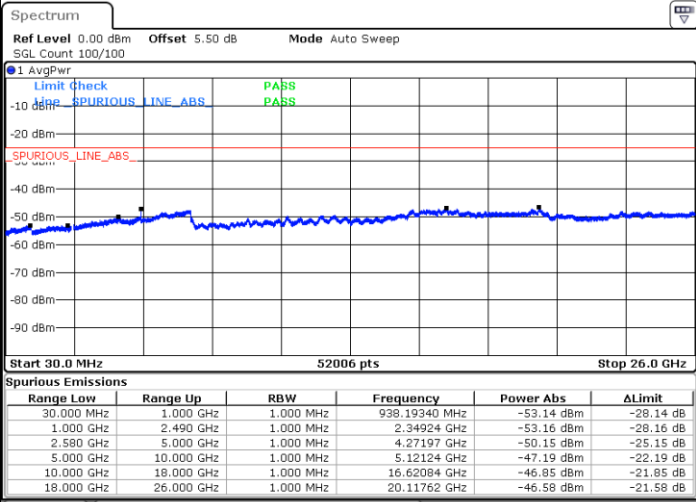

Date: 8 MAY 2018 16:13:48

LTE Band 7 / 5MHz

Highest Channel / QPSK

Date: 8 MAY.2018 16:21:39

Highest Channel / 16QAM

Date: 8 MAY.2018 16:20:45

LTE Band 7 / 10MHz

Lowest Channel / QPSK

Date: 8 MAY.2018 16:28:49

Lowest Channel / 16QAM

Date: 8 MAY.2018 16:27:55

LTE Band 7 / 10MHz

Middle Channel / QPSK

Middle Channel / 16QAM

Date: 8 MAY 2018 16:29:44

Date: 8 MAY 2018 16:30:38

Highest Channel / QPSK

Highest Channel / 16QAM

Date: 8 MAY 2018 16:38:28

Date: 8 MAY 2018 16:37:34

LTE Band 7 / 15MHz

Lowest Channel / QPSK

Lowest Channel / 16QAM

Date: 8 MAY.2018 16:45:38