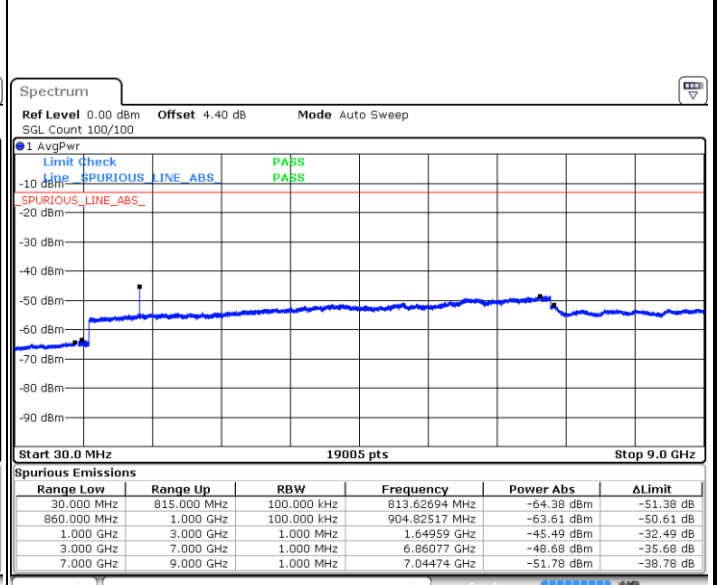

Date: 8 MAY.2018 12:01:02

Middle Channel / QPSK

Middle Channel / 16QAM

Date: 8 MAY.2018 12:02:40

Date: 8 MAY.2018 12:03:35

LTE Band 5 / 5MHz

Highest Channel / QPSK

Date: 8 MAY.2018 12:11:45

Highest Channel / 16QAM

Date: 8 MAY.2018 12:12:40

LTE Band 5 / 10MHz

Lowest Channel / QPSK

Date: 8 MAY.2018 12:20:51

Lowest Channel / 16QAM

Date: 8 MAY.2018 12:21:46

LTE Band 5 / 10MHz

Middle Channel / QPSK

Middle Channel / 16QAM

Date: 8 MAY.2018 12:23:24

Date: 8 MAY.2018 12:24:19

Highest Channel / QPSK

Highest Channel / 16QAM

Date: 8 MAY.2018 13:36:31

Date: 8 MAY.2018 13:41:11

LTE Band 7 / 5MHz

Lowest Channel / QPSK

Lowest Channel / 16QAM

Date: 8 MAY 2018 16:11:58

Date: 8 MAY 2018 16:11:03

Middle Channel / QPSK

Middle Channel / 16QAM

Date: 8 MAY 2018 16:12:53