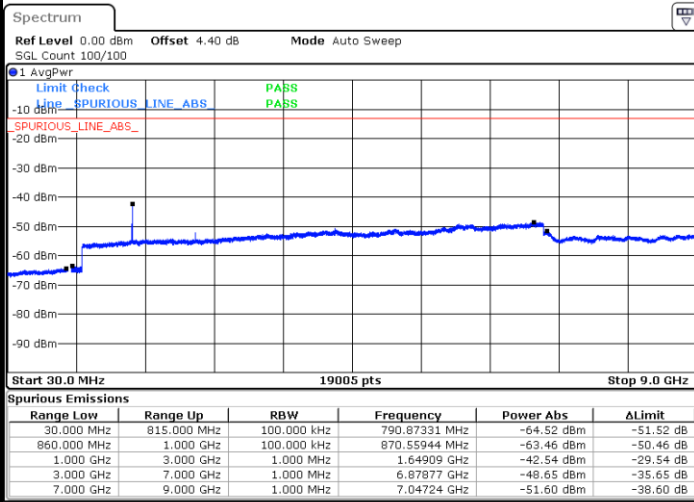

Highest Channel / QPSK

Highest Channel / 16QAM

Date: 8 MAY 2018 11:51:01

Date: 8 MAY 2018 11:51:56

LTE Band 5 / 5MHz

Lowest Channel / QPSK

Lowest Channel / 16QAM

Date: 8 MAY.2018 12:00:06

Date: 8 MAY.2018 12:01:02

Middle Channel / QPSK

Middle Channel / 16QAM

Date: 8 MAY.2018 12:02:40

Date: 8 MAY.2018 12:03:35

LTE Band 5 / 5MHz

Highest Channel / QPSK

Date: 8 MAY.2018 12:11:45