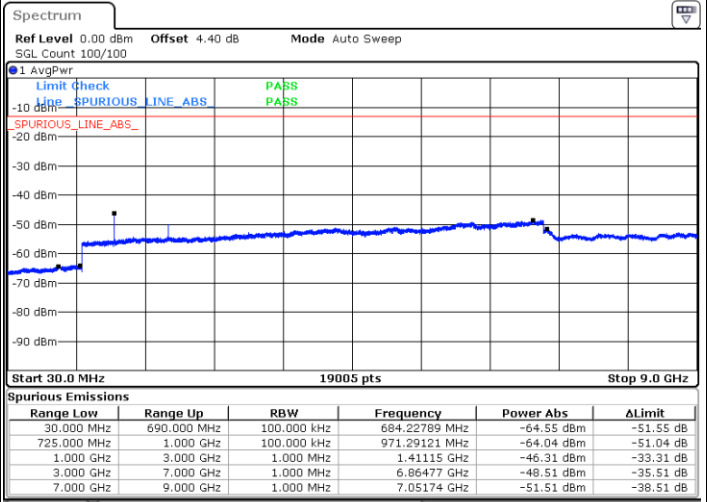

Date: 8 MAY 2018 18:14:27

Lowest Channel / 16QAM

Date: 8 MAY 2018 18:15:22

LTE Band 12 / 3MHz

Middle Channel / QPSK

Middle Channel / 16QAM

Date: 8 MAY.2018 18:17:12

Date: 8 MAY.2018 18:16:17

Highest Channel / QPSK

Highest Channel / 16QAM

Date: 8 MAY.2018 18:18:07

Date: 8 MAY.2018 18:19:03

LTE Band 12 / 5MHz

Lowest Channel / QPSK

Lowest Channel / 16QAM

Date: 8 MAY.2018 18:31:11

Date: 8 MAY.2018 18:32:06

Middle Channel / QPSK

Middle Channel / 16QAM

Date: 8 MAY.2018 18:33:56

Date: 8 MAY.2018 18:33:01

LTE Band 12 / 5MHz

Highest Channel / QPSK

Date: 8 MAY.2018 18:34:52

Highest Channel / 16QAM

Date: 8 MAY.2018 18:35:47

LTE Band 12 / 10MHz

Lowest Channel / QPSK

Date: 8 MAY.2018 18:47:55

Lowest Channel / 16QAM

Date: 8 MAY.2018 18:48:50

LTE Band 12 / 10MHz