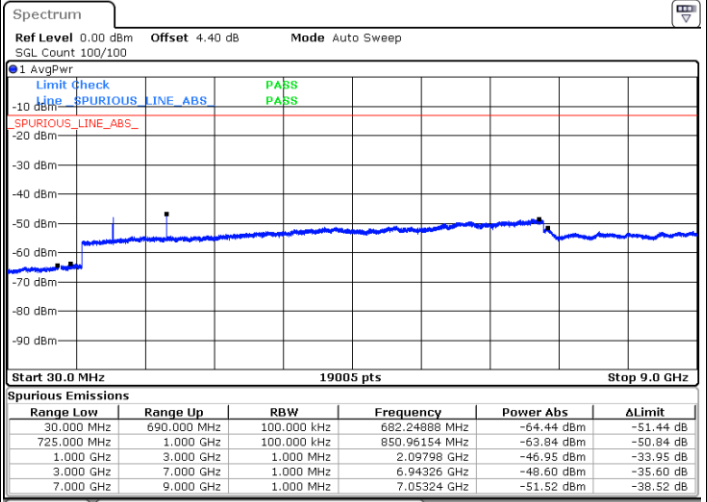

Highest Channel / 16QAM

Date: 8 MAY.2018 17:11:54

LTE Band 7 / 20MHz

Lowest Channel / QPSK

Date: 8 MAY.2018 17:19:58

Lowest Channel / 16QAM

Date: 8 MAY.2018 17:19:03

LTE Band 7 / 20MHz

Middle Channel / QPSK

Middle Channel / 16QAM

Date: 8 MAY 2018 17:20:52

Date: 8 MAY 2018 17:21:47

Highest Channel / QPSK

Highest Channel / 16QAM

Date: 8 MAY 2018 17:29:36

Date: 8 MAY 2018 17:28:41

LTE Band 12 / 1.4MHz

Lowest Channel / QPSK

Lowest Channel / 16QAM

Date: 8 MAY 2018 17:57:43

Date: 8 MAY 2018 17:58:38

Middle Channel / QPSK

Middle Channel / 16QAM

Date: 8 MAY 2018 18:00:28