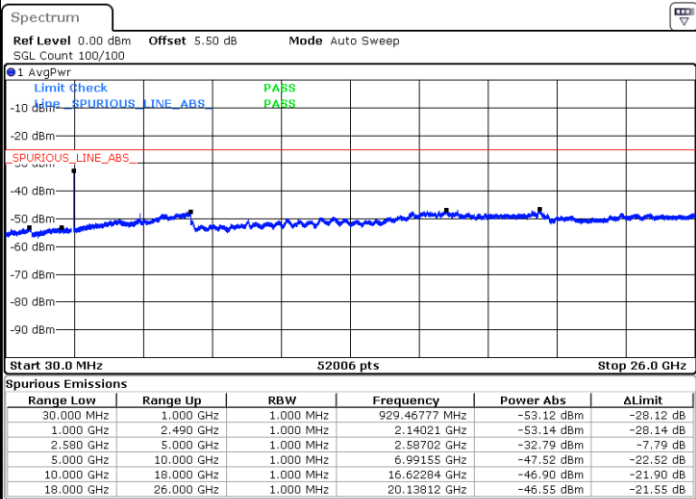

Highest Channel / 16QAM

Date: 8 MAY.2018 17:11:54

LTE Band 7 / 20MHz

Lowest Channel / QPSK

Date: 8 MAY.2018 17:19:58

Lowest Channel / 16QAM

Date: 8 MAY.2018 17:19:03

LTE Band 7 / 20MHz

Middle Channel / QPSK

Middle Channel / 16QAM

Date: 8 MAY 2018 17:20:52

Date: 8 MAY 2018 17:21:47

Highest Channel / QPSK

Highest Channel / 16QAM

Date: 8 MAY 2018 17:29:36

Date: 8 MAY 2018 17:28:41

LTE Band 12 / 1.4MHz

Lowest Channel / QPSK

Lowest Channel / 16QAM

Date: 8 MAY 2018 17:57:43

Date: 8 MAY 2018 17:58:38

Middle Channel / QPSK

Middle Channel / 16QAM

Date: 8 MAY 2018 18:00:28