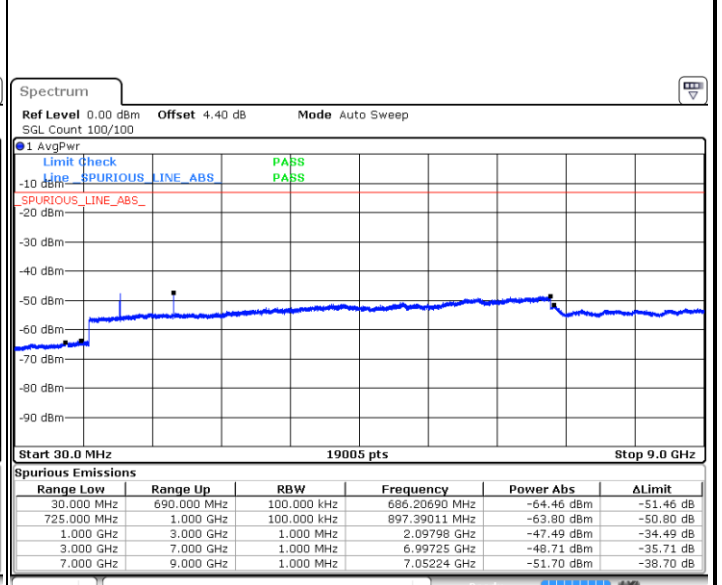

LTE Band 12 / 1.4MHz

Lowest Channel / QPSK

Lowest Channel / 16QAM

Date: 8 MAY 2018 17:57:43

Date: 8 MAY 2018 17:58:38

Middle Channel / QPSK

Middle Channel / 16QAM

Date: 8 MAY 2018 18:00:28

Date: 8 MAY 2018 17:59:33

LTE Band 12 / 1.4MHz

Highest Channel / QPSK

Date: 8 MAY 2018 18:01:23

Highest Channel / 16QAM

Date: 8 MAY 2018 18:02:18

LTE Band 12 / 3MHz

Lowest Channel / QPSK

Date: 8 MAY 2018 18:14:27

Lowest Channel / 16QAM

Date: 8 MAY 2018 18:15:22

LTE Band 12 / 3MHz

Middle Channel / QPSK

Middle Channel / 16QAM

Date: 8 MAY.2018 18:17:12

Date: 8 MAY.2018 18:16:17

Highest Channel / QPSK

Highest Channel / 16QAM

Date: 8 MAY.2018 18:18:07

Date: 8 MAY.2018 18:19:03

LTE Band 12 / 5MHz

Lowest Channel / QPSK

Lowest Channel / 16QAM

Date: 8 MAY.2018 18:31:11