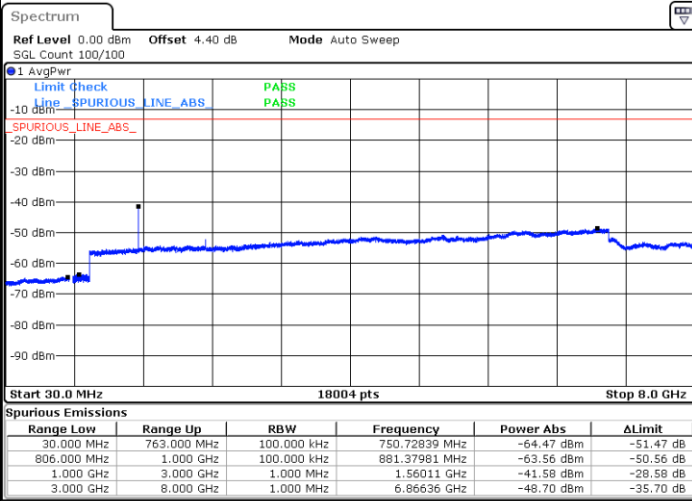

Middle Channel / QPSK

Middle Channel / 16QAM

Date: 8 MAY.2018 18:50:41

Date: 8 MAY.2018 18:49:46

Highest Channel / QPSK

Highest Channel / 16QAM

Date: 8 MAY.2018 18:51:36

Date: 8 MAY.2018 18:52:31

LTE Band 13 / 5MHz

Lowest Channel / QPSK

Lowest Channel / 16QAM

Date: 9 MAY.2018 09:05:01

Date: 9 MAY.2018 09:04:06

Middle Channel / QPSK

Middle Channel / 16QAM

Date: 9 MAY.2018 09:06:39

Date: 9 MAY.2018 09:07:34

LTE Band 13 / 5MHz

Highest Channel / QPSK

Highest Channel / 16QAM

LTE Band 13 / 10MHz

Middle Channel / QPSK

Middle Channel / 16QAM

LTE Band 38 / 5MHz