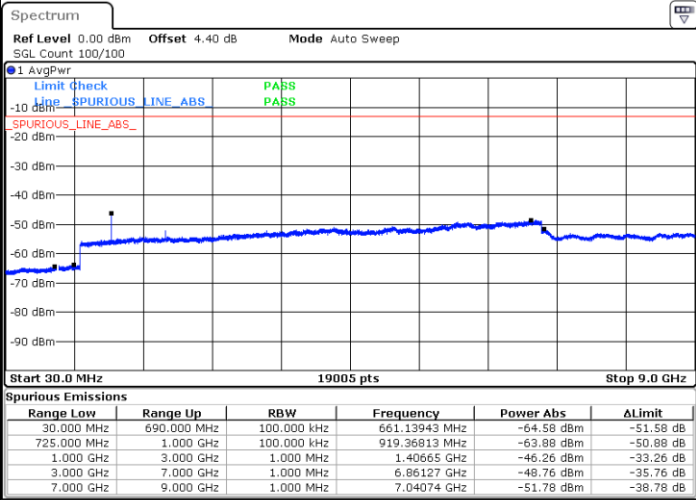

Date: 8 MAY.2018 18:32:06

Middle Channel / QPSK

Middle Channel / 16QAM

Date: 8 MAY.2018 18:33:56

Date: 8 MAY.2018 18:33:01

LTE Band 12 / 5MHz

Highest Channel / QPSK

Date: 8 MAY.2018 18:34:52

Highest Channel / 16QAM

Date: 8 MAY.2018 18:35:47

LTE Band 12 / 10MHz

Lowest Channel / QPSK

Date: 8 MAY.2018 18:47:55

Lowest Channel / 16QAM

Date: 8 MAY.2018 18:48:50

LTE Band 12 / 10MHz

Middle Channel / QPSK

Middle Channel / 16QAM

Date: 8 MAY.2018 18:50:41

Date: 8 MAY.2018 18:49:46

Highest Channel / QPSK

Highest Channel / 16QAM

Date: 8 MAY.2018 18:51:36

Date: 8 MAY.2018 18:52:31