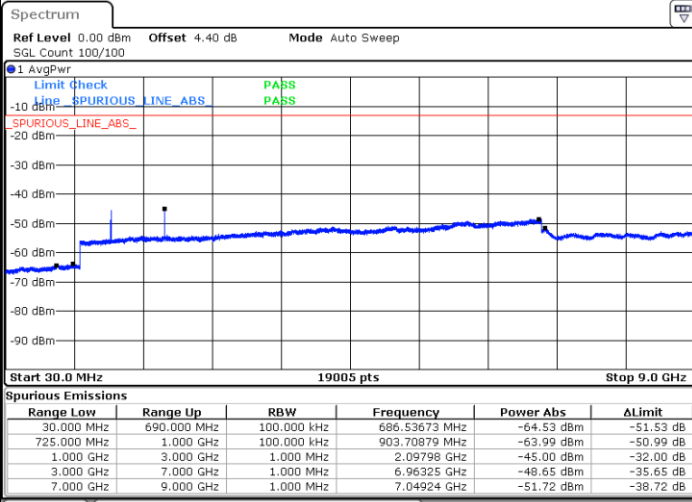

Highest Channel / 16QAM

Date: 8 MAY.2018 17:11:54

LTE Band 7 / 20MHz

Lowest Channel / QPSK

Date: 8 MAY.2018 17:19:58

Lowest Channel / 16QAM

Date: 8 MAY.2018 17:19:03

LTE Band 7 / 20MHz

Middle Channel / QPSK

Middle Channel / 16QAM

Date: 8 MAY 2018 17:20:52

Date: 8 MAY 2018 17:21:47

Highest Channel / QPSK

Highest Channel / 16QAM

Date: 8 MAY 2018 17:29:36

Date: 8 MAY 2018 17:28:41

LTE Band 12 / 1.4MHz

Lowest Channel / QPSK

Lowest Channel / 16QAM

Date: 8 MAY 2018 17:57:43

Date: 8 MAY 2018 17:58:38

Middle Channel / QPSK

Middle Channel / 16QAM

Date: 8 MAY 2018 18:00:28

Date: 8 MAY 2018 17:59:33

LTE Band 12 / 1.4MHz

Highest Channel / QPSK

Date: 8 MAY 2018 18:01:23

Highest Channel / 16QAM

Date: 8 MAY 2018 18:02:18

LTE Band 12 / 3MHz

Lowest Channel / QPSK