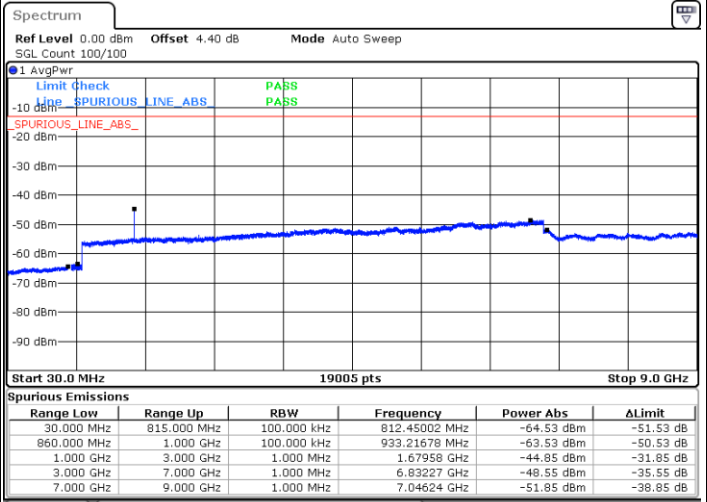

Date: 8 MAY.2018 12:11:45

Date: 8 MAY.2018 12:12:40

LTE Band 5 / 10MHz

Lowest Channel / QPSK

Lowest Channel / 16QAM

Date: 8 MAY.2018 12:20:51

Date: 8 MAY.2018 12:21:46

LTE Band 5 / 10MHz

Middle Channel / QPSK

Middle Channel / 16QAM

Date: 8 MAY.2018 12:23:24

Date: 8 MAY.2018 12:24:19

Highest Channel / QPSK

Highest Channel / 16QAM

Date: 8 MAY.2018 13:36:31

Date: 8 MAY.2018 13:41:11

LTE Band 7 / 5MHz

Lowest Channel / QPSK

Lowest Channel / 16QAM

Date: 8 MAY 2018 16:11:58

Date: 8 MAY 2018 16:11:03

Middle Channel / QPSK

Middle Channel / 16QAM

Date: 8 MAY 2018 16:12:53

Date: 8 MAY 2018 16:13:48

LTE Band 7 / 5MHz

Highest Channel / QPSK

Date: 8 MAY.2018 16:21:39

Highest Channel / 16QAM

Date: 8 MAY.2018 16:20:45

LTE Band 7 / 10MHz

Lowest Channel / QPSK