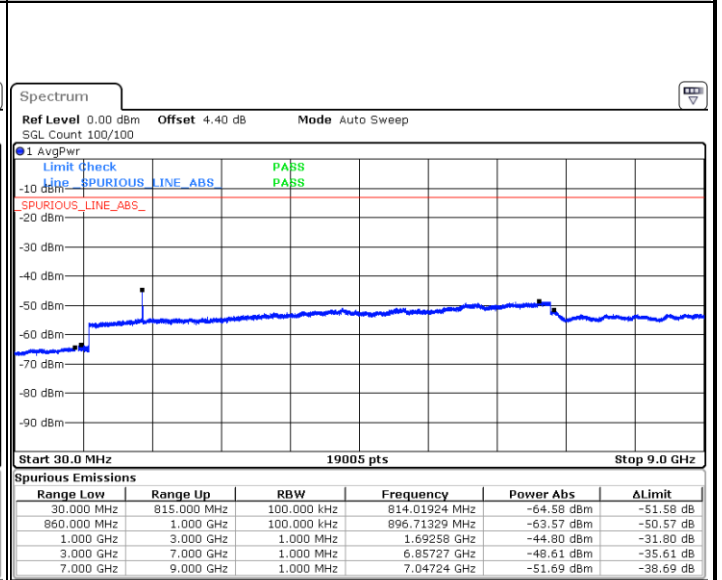

Date: 8 MAY 2018 11:22:07

LTE Band 5 / 1.4MHz

Highest Channel / QPSK

Date: 8 MAY 2018 11:30:17

Highest Channel / 16QAM

Date: 8 MAY 2018 11:31:12

LTE Band 5 / 3MHz

Lowest Channel / QPSK

Date: 8 MAY 2018 11:39:22

Lowest Channel / 16QAM

Date: 8 MAY 2018 11:40:17

LTE Band 5 / 3MHz

Middle Channel / QPSK

Date: 8 MAY 2018 11:41:55

Middle Channel / 16QAM

Date: 8 MAY 2018 11:42:50

Highest Channel / QPSK

Date: 8 MAY 2018 11:51:01

Highest Channel / 16QAM

Date: 8 MAY 2018 11:51:56

LTE Band 5 / 5MHz

Lowest Channel / QPSK

Lowest Channel / 16QAM

Date: 8 MAY.2018 12:00:06