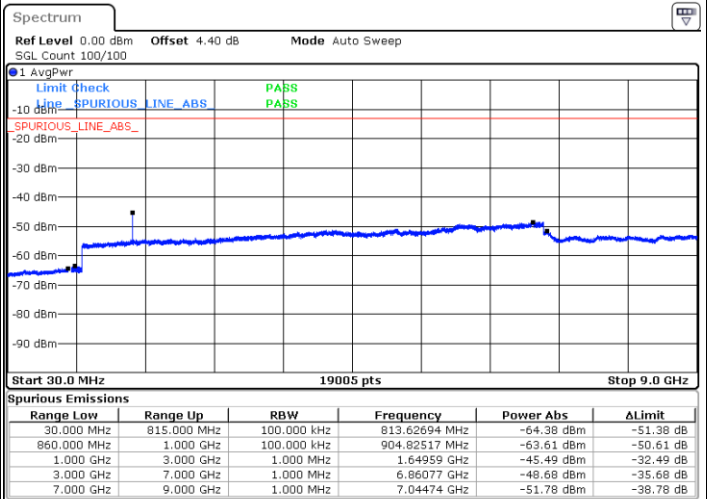

Highest Channel / QPSK

Date: 8 MAY 2018 11:51:01

Highest Channel / 16QAM

Date: 8 MAY 2018 11:51:56

LTE Band 5 / 5MHz

Lowest Channel / QPSK

Lowest Channel / 16QAM

Date: 8 MAY.2018 12:00:06

Date: 8 MAY.2018 12:01:02

Middle Channel / QPSK

Middle Channel / 16QAM

Date: 8 MAY.2018 12:02:40

Date: 8 MAY.2018 12:03:35

LTE Band 5 / 5MHz

Highest Channel / QPSK

Highest Channel / 16QAM

Date: 8 MAY.2018 12:11:45

Date: 8 MAY.2018 12:12:40

LTE Band 5 / 10MHz

Lowest Channel / QPSK

Lowest Channel / 16QAM

Date: 8 MAY.2018 12:20:51

Date: 8 MAY.2018 12:21:46

LTE Band 5 / 10MHz