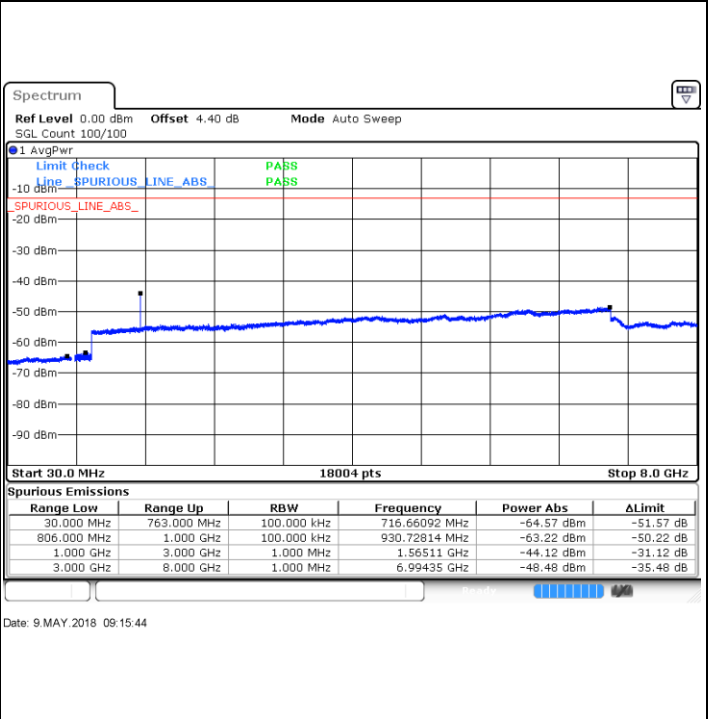

LTE Band 13 / 5MHz

Lowest Channel / QPSK

Lowest Channel / 16QAM

Date: 9 MAY.2018 09:05:01

Date: 9 MAY.2018 09:04:06

Middle Channel / QPSK

Middle Channel / 16QAM

Date: 9 MAY.2018 09:06:39

Date: 9 MAY.2018 09:07:34

LTE Band 13 / 5MHz

Highest Channel / QPSK

Highest Channel / 16QAM

LTE Band 13 / 10MHz

Middle Channel / QPSK

Middle Channel / 16QAM

LTE Band 38 / 5MHz

Lowest Channel / QPSK

Lowest Channel / 16QAM

Date: 9 MAY.2018 10:02:00

Date: 9 MAY.2018 10:02:56

Middle Channel / QPSK

Middle Channel / 16QAM

Date: 9 MAY.2018 10:03:51

Date: 9 MAY.2018 10:04:47