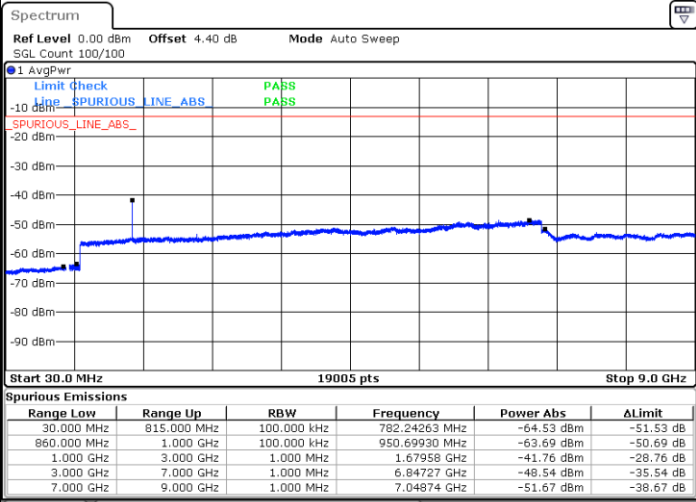

Date: 8 MAY.2018 12:11:45

Date: 8 MAY.2018 12:12:40

LTE Band 5 / 10MHz

Lowest Channel / QPSK

Lowest Channel / 16QAM

Date: 8 MAY.2018 12:20:51

Date: 8 MAY.2018 12:21:46

LTE Band 5 / 10MHz

Middle Channel / QPSK

Middle Channel / 16QAM

Date: 8 MAY.2018 12:23:24

Date: 8 MAY.2018 12:24:19

Highest Channel / QPSK

Highest Channel / 16QAM

Date: 8 MAY.2018 13:36:31

Date: 8 MAY.2018 13:41:11

LTE Band 7 / 5MHz

Lowest Channel / QPSK

Lowest Channel / 16QAM

Date: 8 MAY 2018 16:11:58

Date: 8 MAY 2018 16:11:03

Middle Channel / QPSK

Middle Channel / 16QAM

Date: 8 MAY 2018 16:12:53