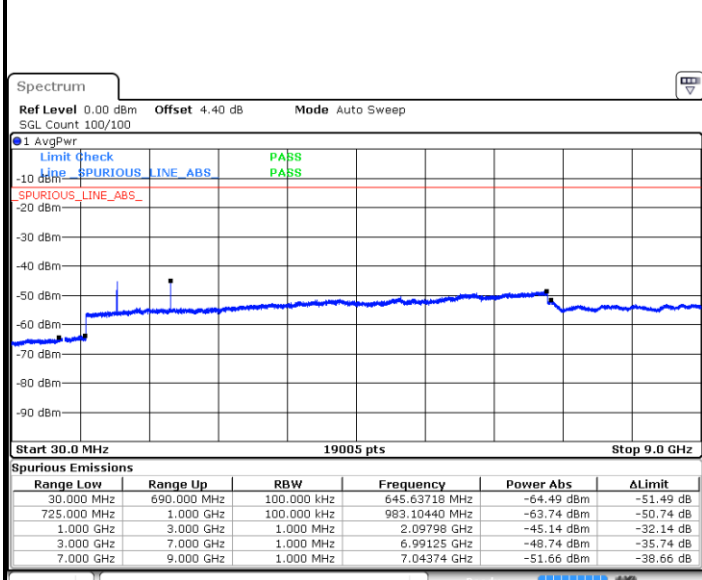

LTE Band 12 / 1.4MHz

Lowest Channel / QPSK

Lowest Channel / 16QAM

Date: 8 MAY 2018 17:57:43

Date: 8 MAY 2018 17:58:38

Middle Channel / QPSK

Middle Channel / 16QAM

Date: 8 MAY 2018 18:00:28

Date: 8 MAY 2018 17:59:33

LTE Band 12 / 1.4MHz

Highest Channel / QPSK

Date: 8 MAY 2018 18:01:23

Highest Channel / 16QAM

Date: 8 MAY 2018 18:02:18

LTE Band 12 / 3MHz

Lowest Channel / QPSK

Date: 8 MAY 2018 18:14:27

Lowest Channel / 16QAM

Date: 8 MAY 2018 18:15:22

LTE Band 12 / 3MHz

Middle Channel / QPSK

Middle Channel / 16QAM

Date: 8 MAY.2018 18:17:12

Date: 8 MAY.2018 18:16:17

Highest Channel / QPSK

Highest Channel / 16QAM

Date: 8 MAY.2018 18:18:07

Date: 8 MAY.2018 18:19:03

LTE Band 12 / 5MHz

Lowest Channel / QPSK

Lowest Channel / 16QAM

Date: 8 MAY.2018 18:31:11