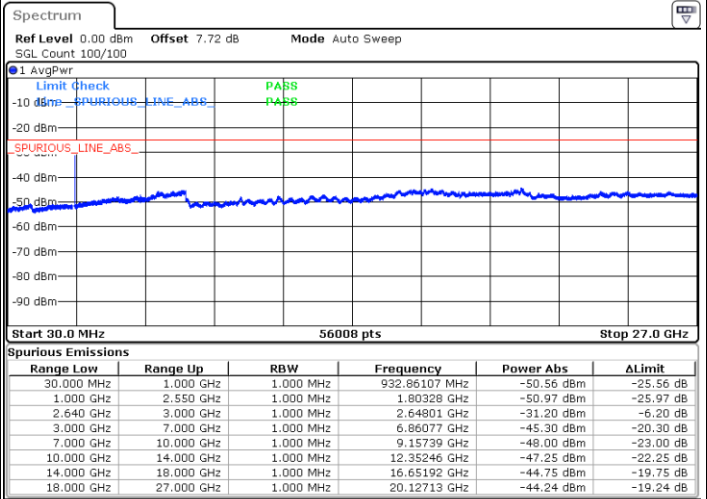

LTE Band 38 / 5MHz

Highest Channel / QPSK

Highest Channel / 16QAM

Date: 9 MAY.2018 10:05:42

Date: 9 MAY.2018 10:06:38

LTE Band 38 / 10MHz

Lowest Channel / QPSK

Lowest Channel / 16QAM

Date: 9 MAY.2018 10:07:33

Date: 9 MAY.2018 10:08:28

LTE Band 38 / 10MHz

Middle Channel / QPSK

Middle Channel / 16QAM

Date: 9 MAY.2018 10:09:24

Date: 9 MAY.2018 10:10:19

Highest Channel / QPSK

Highest Channel / 16QAM

Date: 9 MAY.2018 10:11:15

Date: 9 MAY.2018 10:12:10