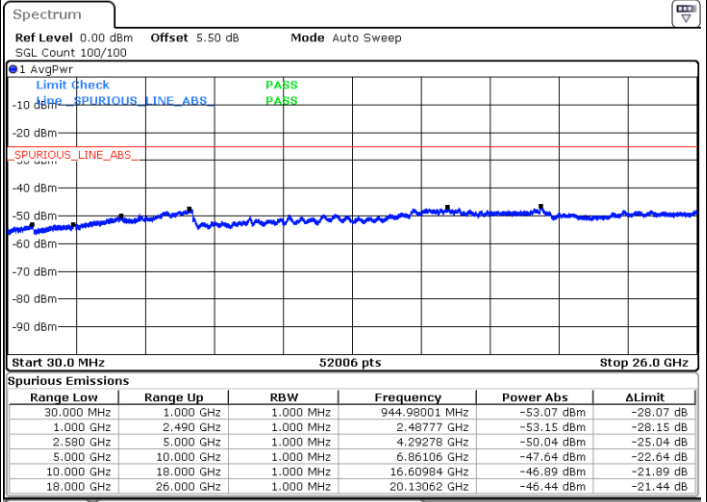

Date: 8 MAY.2018 12:11:45

Date: 8 MAY.2018 12:12:40

LTE Band 5 / 10MHz

Lowest Channel / QPSK

Lowest Channel / 16QAM

Date: 8 MAY.2018 12:20:51

Date: 8 MAY.2018 12:21:46

LTE Band 5 / 10MHz

Middle Channel / QPSK

Middle Channel / 16QAM

Date: 8 MAY.2018 12:23:24

Date: 8 MAY.2018 12:24:19

Highest Channel / QPSK

Highest Channel / 16QAM

Date: 8 MAY.2018 13:36:31

Date: 8 MAY.2018 13:41:11

LTE Band 7 / 5MHz

Lowest Channel / QPSK

Lowest Channel / 16QAM

Date: 8 MAY 2018 16:11:58

Date: 8 MAY 2018 16:11:03

Middle Channel / QPSK

Middle Channel / 16QAM

Date: 8 MAY 2018 16:12:53