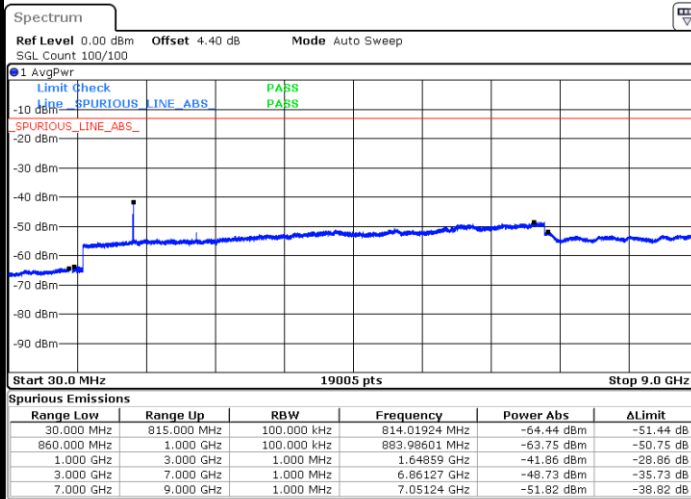

Date: 8 MAY 2018 11:22:07

LTE Band 5 / 1.4MHz

Highest Channel / QPSK

Date: 8 MAY 2018 11:30:17

Highest Channel / 16QAM

Date: 8 MAY 2018 11:31:12

LTE Band 5 / 3MHz

Lowest Channel / QPSK