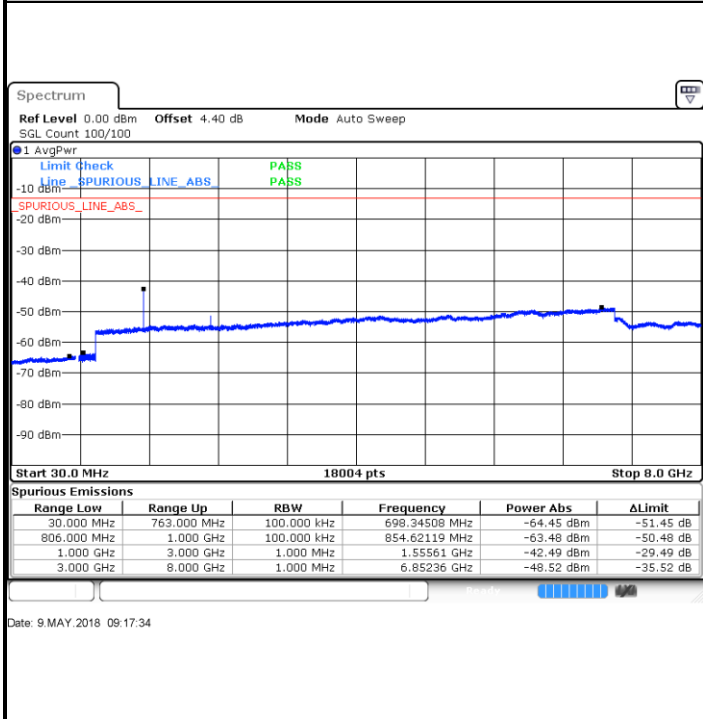

LTE Band 13 / 5MHz

Lowest Channel / QPSK

Lowest Channel / 16QAM

Date: 9 MAY.2018 09:05:01

Date: 9 MAY.2018 09:04:06

Middle Channel / QPSK

Middle Channel / 16QAM

Date: 9 MAY.2018 09:06:39

Date: 9 MAY.2018 09:07:34

LTE Band 13 / 5MHz

Highest Channel / QPSK

Highest Channel / 16QAM

LTE Band 13 / 10MHz

Middle Channel / QPSK

Middle Channel / 16QAM

LTE Band 38 / 5MHz

Lowest Channel / QPSK

Lowest Channel / 16QAM

Date: 9 MAY.2018 10:02:00

Date: 9 MAY.2018 10:02:56

Middle Channel / QPSK

Middle Channel / 16QAM

Date: 9 MAY.2018 10:03:51

Date: 9 MAY.2018 10:04:47