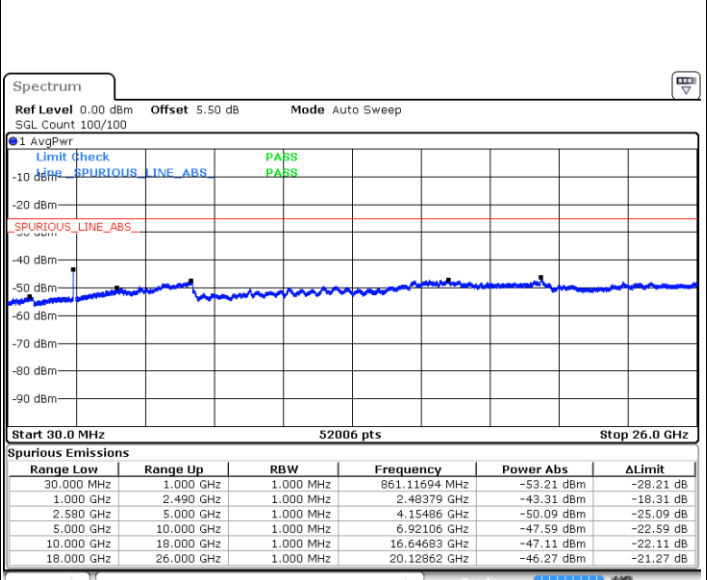

Date: 8 MAY.2018 16:44:43

Middle Channel / QPSK

Middle Channel / 16QAM

Date: 8 MAY.2018 16:46:33

Date: 8 MAY.2018 16:47:27

LTE Band7 / 15MHz

Highest Channel / QPSK

Date: 8 MAY.2018 17:12:49

Highest Channel / 16QAM

Date: 8 MAY.2018 17:11:54

LTE Band 7 / 20MHz

Lowest Channel / QPSK

Date: 8 MAY.2018 17:19:58

Lowest Channel / 16QAM

Date: 8 MAY.2018 17:19:03

LTE Band 7 / 20MHz

Middle Channel / QPSK

Middle Channel / 16QAM

Date: 8 MAY 2018 17:20:52

Date: 8 MAY 2018 17:21:47

Highest Channel / QPSK

Highest Channel / 16QAM

Date: 8 MAY 2018 17:29:36

Date: 8 MAY 2018 17:28:41