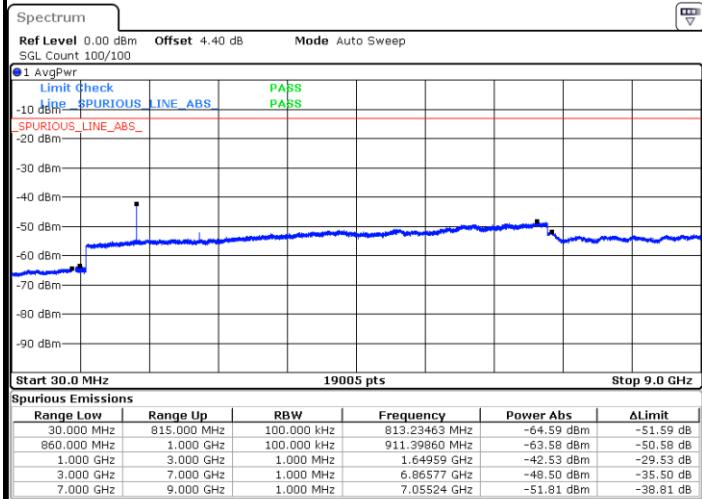

Highest Channel / QPSK

Date: 8 MAY 2018 11:51:01

Highest Channel / 16QAM

Date: 8 MAY 2018 11:51:56

LTE Band 5 / 5MHz

Lowest Channel / QPSK

Lowest Channel / 16QAM

Date: 8 MAY.2018 12:00:06

Date: 8 MAY.2018 12:01:02

Middle Channel / QPSK

Middle Channel / 16QAM

Date: 8 MAY.2018 12:02:40

Date: 8 MAY.2018 12:03:35

LTE Band 5 / 5MHz

Highest Channel / QPSK

Highest Channel / 16QAM

Date: 8 MAY.2018 12:11:45

Date: 8 MAY.2018 12:12:40

LTE Band 5 / 10MHz

Lowest Channel / QPSK

Lowest Channel / 16QAM

Date: 8 MAY.2018 12:20:51

Date: 8 MAY.2018 12:21:46

LTE Band 5 / 10MHz