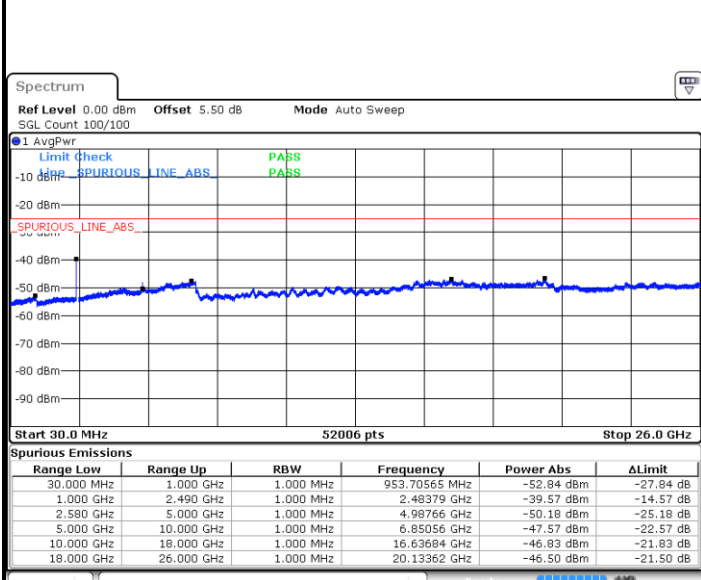

Highest Channel / QPSK

Highest Channel / 16QAM

Date: 8 MAY 2018 16:38:28

Date: 8 MAY 2018 16:37:34

LTE Band 7 / 15MHz

Lowest Channel / QPSK

Lowest Channel / 16QAM

Date: 8 MAY.2018 16:45:38

Date: 8 MAY.2018 16:44:43

Middle Channel / QPSK

Middle Channel / 16QAM

Date: 8 MAY.2018 16:46:33

Date: 8 MAY.2018 16:47:27

LTE Band7 / 15MHz

Highest Channel / QPSK

Date: 8 MAY.2018 17:12:49

Highest Channel / 16QAM

Date: 8 MAY.2018 17:11:54

LTE Band 7 / 20MHz

Lowest Channel / QPSK

Date: 8 MAY.2018 17:19:58

Lowest Channel / 16QAM

Date: 8 MAY.2018 17:19:03

LTE Band 7 / 20MHz