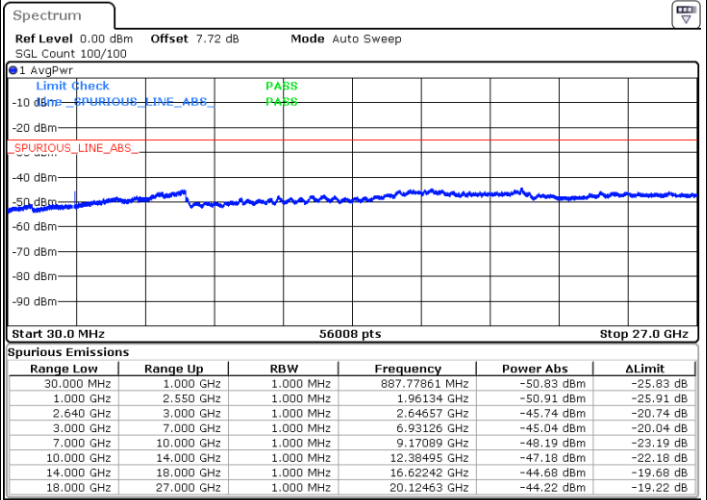

LTE Band 38 / 5MHz

Highest Channel / QPSK

Highest Channel / 16QAM

Date: 9 MAY.2018 10:05:42

Date: 9 MAY.2018 10:06:38

LTE Band 38 / 10MHz

Lowest Channel / QPSK

Lowest Channel / 16QAM

Date: 9 MAY.2018 10:07:33

Date: 9 MAY.2018 10:08:28

LTE Band 38 / 10MHz

Middle Channel / QPSK

Middle Channel / 16QAM

Date: 9 MAY.2018 10:09:24

Date: 9 MAY.2018 10:10:19

Highest Channel / QPSK

Highest Channel / 16QAM

Date: 9 MAY.2018 10:11:15

Date: 9 MAY.2018 10:12:10