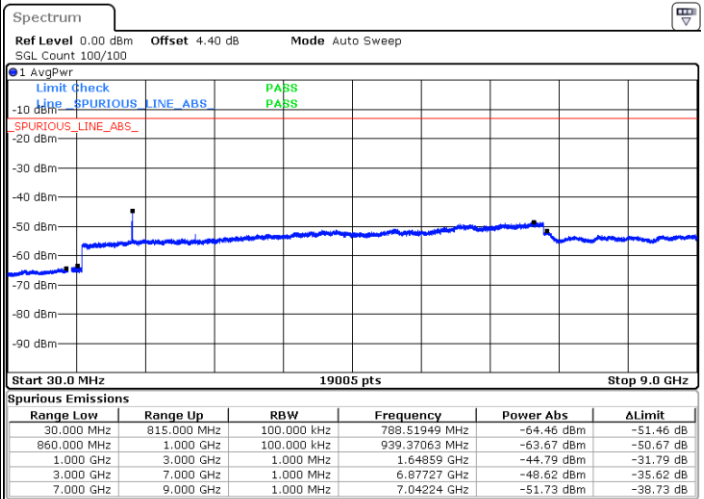

LTE Band 5 / 1.4MHz

Lowest Channel / QPSK

Lowest Channel / 16QAM

Date: 8 MAY 2018 11:18:38

Date: 8 MAY 2018 11:19:34

Middle Channel / QPSK

Middle Channel / 16QAM

Date: 8 MAY 2018 11:21:12

Date: 8 MAY 2018 11:22:07

LTE Band 5 / 1.4MHz

Highest Channel / QPSK

Date: 8 MAY 2018 11:30:17

Highest Channel / 16QAM

Date: 8 MAY 2018 11:31:12

LTE Band 5 / 3MHz

Lowest Channel / QPSK

Date: 8 MAY 2018 11:39:22

Lowest Channel / 16QAM

Date: 8 MAY 2018 11:40:17

LTE Band 5 / 3MHz

Middle Channel / QPSK

Date: 8 MAY 2018 11:41:55

Middle Channel / 16QAM

Date: 8 MAY 2018 11:42:50

Highest Channel / QPSK

Date: 8 MAY 2018 11:51:01

Highest Channel / 16QAM

Date: 8 MAY 2018 11:51:56

LTE Band 5 / 5MHz

Lowest Channel / QPSK

Lowest Channel / 16QAM

Date: 8 MAY.2018 12:00:06