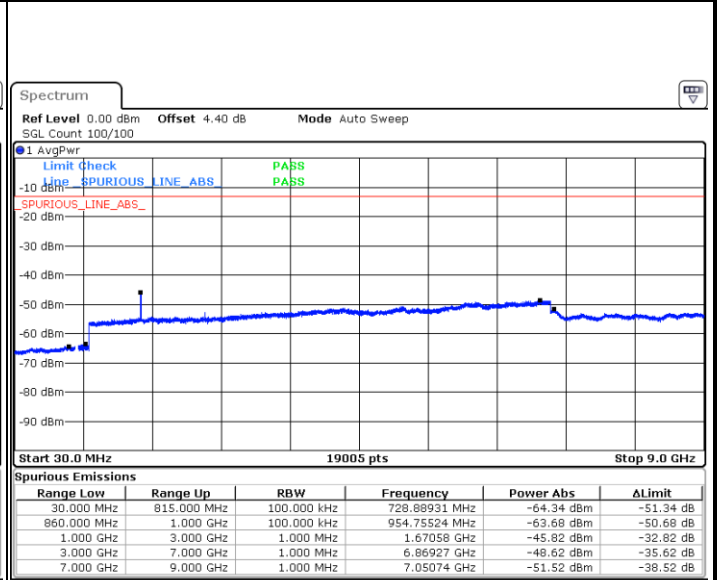

Date: 8 MAY 2018 11:22:07

LTE Band 5 / 1.4MHz

Highest Channel / QPSK

Date: 8 MAY 2018 11:30:17

Highest Channel / 16QAM

Date: 8 MAY 2018 11:31:12

LTE Band 5 / 3MHz

Lowest Channel / QPSK

Date: 8 MAY 2018 11:39:22

Lowest Channel / 16QAM

Date: 8 MAY 2018 11:40:17

LTE Band 5 / 3MHz

Middle Channel / QPSK

Date: 8 MAY 2018 11:41:55

Middle Channel / 16QAM

Date: 8 MAY 2018 11:42:50

Highest Channel / QPSK

Date: 8 MAY 2018 11:51:01

Highest Channel / 16QAM

Date: 8 MAY 2018 11:51:56

LTE Band 5 / 5MHz

Lowest Channel / QPSK

Lowest Channel / 16QAM

Date: 8 MAY.2018 12:00:06