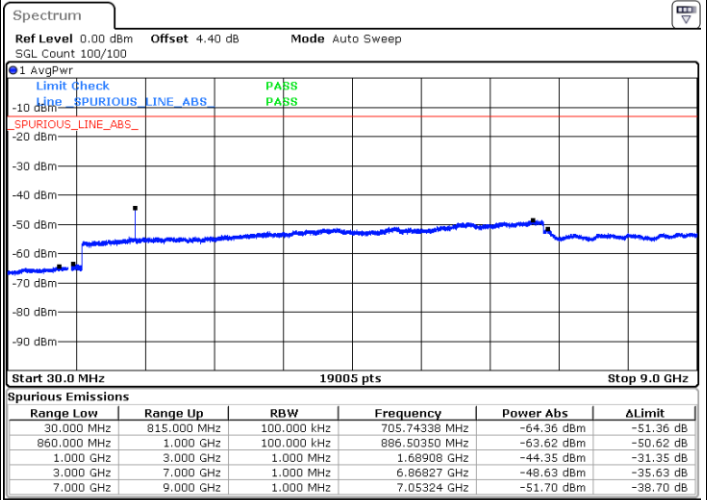

Highest Channel / QPSK

Date: 8 MAY 2018 11:51:01

Highest Channel / 16QAM

Date: 8 MAY 2018 11:51:56

LTE Band 5 / 5MHz

Lowest Channel / QPSK

Lowest Channel / 16QAM

Date: 8 MAY.2018 12:00:06

Date: 8 MAY.2018 12:01:02

Middle Channel / QPSK

Middle Channel / 16QAM

Date: 8 MAY.2018 12:02:40

Date: 8 MAY.2018 12:03:35

LTE Band 5 / 5MHz

Highest Channel / QPSK

Highest Channel / 16QAM

Date: 8 MAY.2018 12:11:45

Date: 8 MAY.2018 12:12:40

LTE Band 5 / 10MHz

Lowest Channel / QPSK

Lowest Channel / 16QAM

Date: 8 MAY.2018 12:20:51

Date: 8 MAY.2018 12:21:46

LTE Band 5 / 10MHz