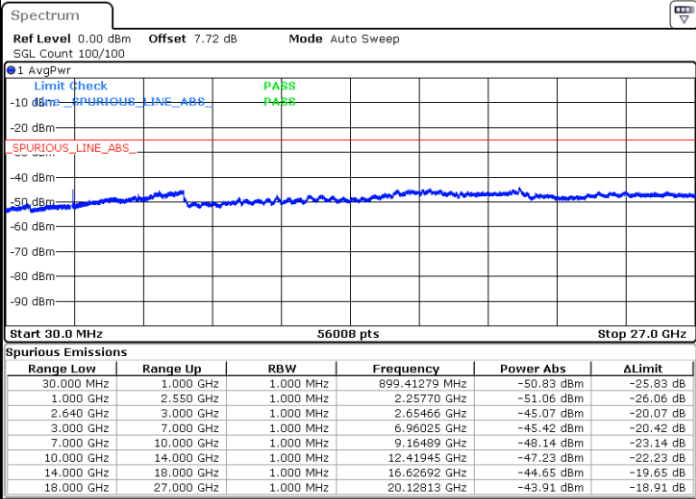

LTE Band 38 / 5MHz

Highest Channel / QPSK

Highest Channel / 16QAM

Date: 9 MAY.2018 10:05:42

Date: 9 MAY.2018 10:06:38

LTE Band 38 / 10MHz

Lowest Channel / QPSK

Lowest Channel / 16QAM

Date: 9 MAY.2018 10:07:33

Date: 9 MAY.2018 10:08:28

LTE Band 38 / 10MHz

Middle Channel / QPSK

Middle Channel / 16QAM

Date: 9 MAY.2018 10:09:24

Date: 9 MAY.2018 10:10:19

Highest Channel / QPSK

Highest Channel / 16QAM

Date: 9 MAY.2018 10:11:15

Date: 9 MAY.2018 10:12:10