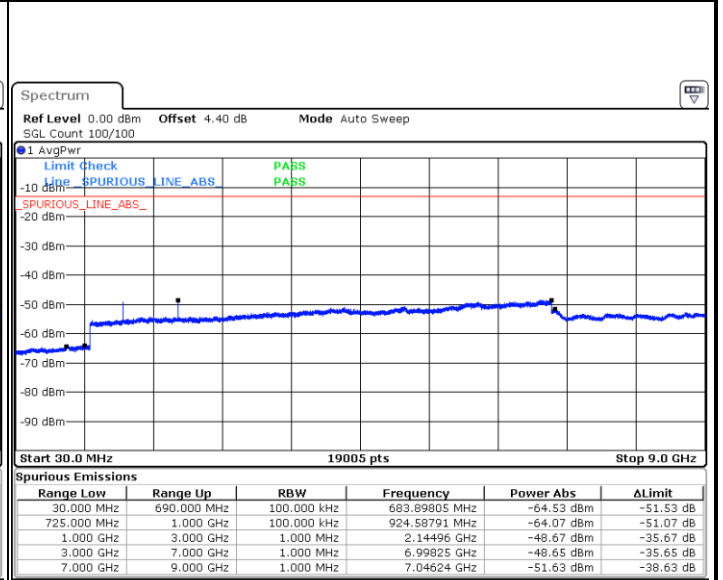

LTE Band 12 / 1.4MHz

Lowest Channel / QPSK

Lowest Channel / 16QAM

Date: 8 MAY 2018 17:57:43

Date: 8 MAY 2018 17:58:38

Middle Channel / QPSK

Middle Channel / 16QAM

Date: 8 MAY 2018 18:00:28

Date: 8 MAY 2018 17:59:33

LTE Band 12 / 1.4MHz

Highest Channel / QPSK

Date: 8 MAY 2018 18:01:23

Highest Channel / 16QAM

Date: 8 MAY 2018 18:02:18

LTE Band 12 / 3MHz

Lowest Channel / QPSK

Date: 8 MAY 2018 18:14:27

Lowest Channel / 16QAM

Date: 8 MAY 2018 18:15:22

LTE Band 12 / 3MHz

Middle Channel / QPSK

Middle Channel / 16QAM

Date: 8 MAY.2018 18:17:12

Date: 8 MAY.2018 18:16:17

Highest Channel / QPSK

Highest Channel / 16QAM

Date: 8 MAY.2018 18:18:07

Date: 8 MAY.2018 18:19:03

LTE Band 12 / 5MHz

Lowest Channel / QPSK

Lowest Channel / 16QAM

Date: 8 MAY.2018 18:31:11