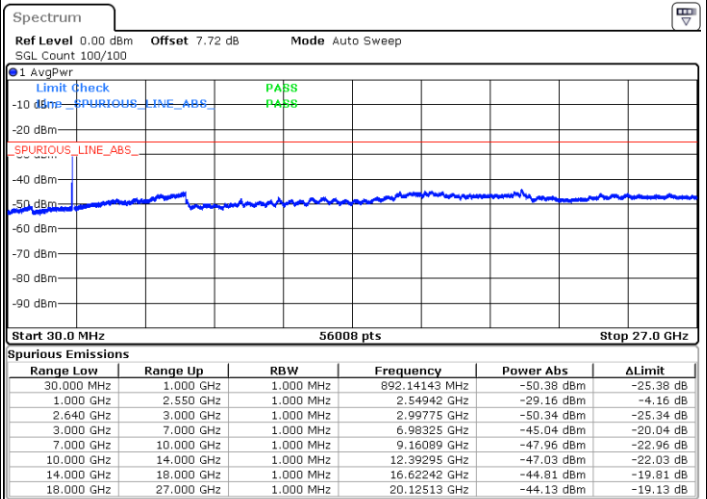

Lowest Channel / QPSK

Lowest Channel / 16QAM

Date: 9 MAY.2018 10:02:00

Date: 9 MAY.2018 10:02:56

Middle Channel / QPSK

Middle Channel / 16QAM

Date: 9 MAY.2018 10:03:51

Date: 9 MAY.2018 10:04:47

LTE Band 38 / 5MHz

Highest Channel / QPSK

Highest Channel / 16QAM

Date: 9 MAY.2018 10:05:42

Date: 9 MAY.2018 10:06:38

LTE Band 38 / 10MHz

Lowest Channel / QPSK

Lowest Channel / 16QAM

Date: 9 MAY.2018 10:07:33

Date: 9 MAY.2018 10:08:28

LTE Band 38 / 10MHz

Middle Channel / QPSK

Middle Channel / 16QAM

Date: 9 MAY.2018 10:09:24

Date: 9 MAY.2018 10:10:19

Highest Channel / QPSK