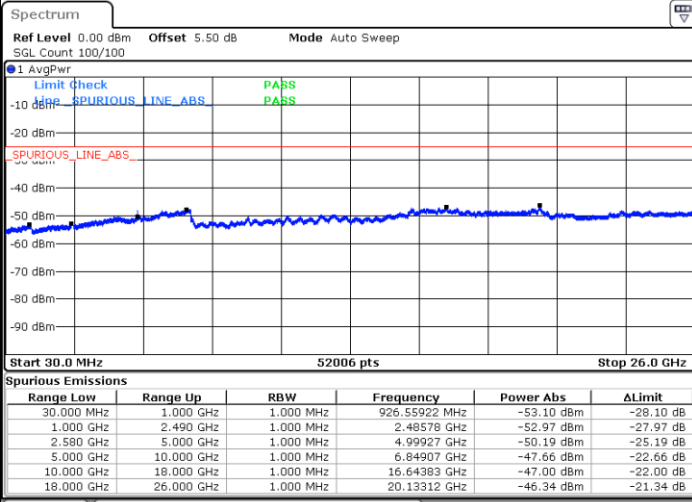

Date: 8 MAY.2018 12:11:45

Date: 8 MAY.2018 12:12:40

LTE Band 5 / 10MHz

Lowest Channel / QPSK

Lowest Channel / 16QAM

Date: 8 MAY.2018 12:20:51

Date: 8 MAY.2018 12:21:46

LTE Band 5 / 10MHz

Middle Channel / QPSK

Middle Channel / 16QAM

Date: 8 MAY.2018 12:23:24

Date: 8 MAY.2018 12:24:19

Highest Channel / QPSK

Highest Channel / 16QAM

Date: 8 MAY.2018 13:36:31

Date: 8 MAY.2018 13:41:11

LTE Band 7 / 5MHz

Lowest Channel / QPSK

Lowest Channel / 16QAM

Date: 8 MAY 2018 16:11:58

Date: 8 MAY 2018 16:11:03

Middle Channel / QPSK

Middle Channel / 16QAM

Date: 8 MAY 2018 16:12:53