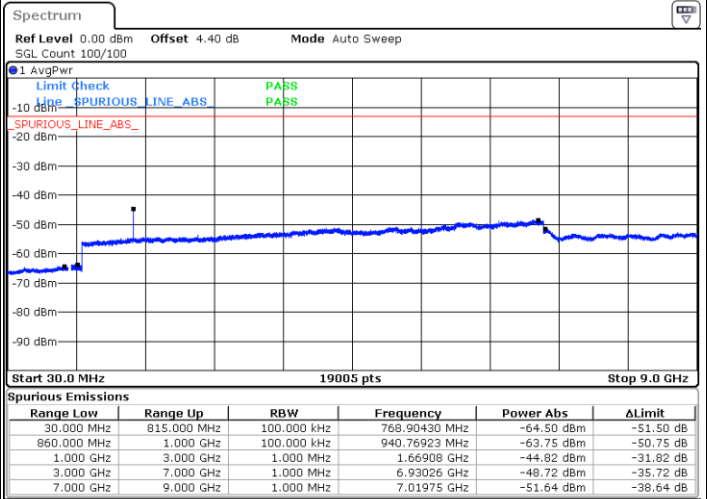

Highest Channel / QPSK

Date: 8 MAY 2018 11:51:01

Highest Channel / 16QAM

Date: 8 MAY 2018 11:51:56

LTE Band 5 / 5MHz

Lowest Channel / QPSK

Lowest Channel / 16QAM

Date: 8 MAY.2018 12:00:06

Date: 8 MAY.2018 12:01:02

Middle Channel / QPSK

Middle Channel / 16QAM

Date: 8 MAY.2018 12:02:40

Date: 8 MAY.2018 12:03:35

LTE Band 5 / 5MHz

Highest Channel / QPSK

Highest Channel / 16QAM