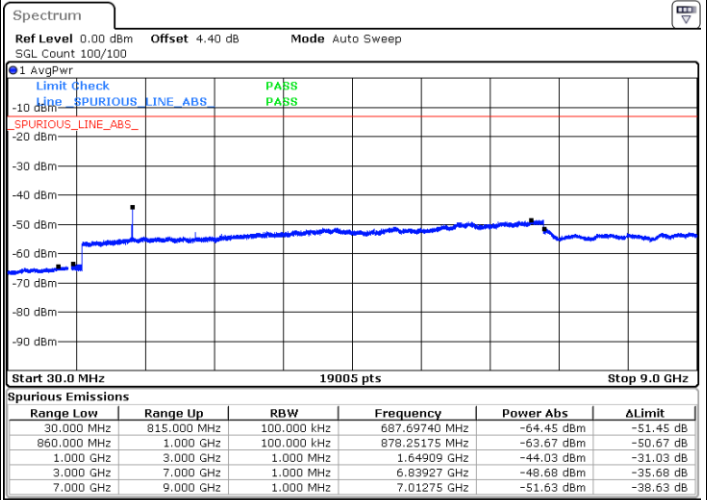

Highest Channel / QPSK

Date: 8 MAY 2018 11:51:01

Highest Channel / 16QAM

Date: 8 MAY 2018 11:51:56

LTE Band 5 / 5MHz

Lowest Channel / QPSK

Lowest Channel / 16QAM

Date: 8 MAY.2018 12:00:06

Date: 8 MAY.2018 12:01:02

Middle Channel / QPSK

Middle Channel / 16QAM

Date: 8 MAY.2018 12:02:40

Date: 8 MAY.2018 12:03:35

LTE Band 5 / 5MHz

Highest Channel / QPSK

Highest Channel / 16QAM