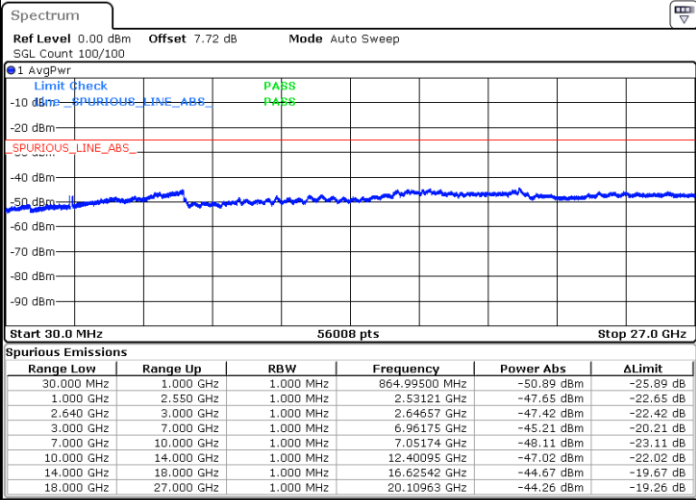

LTE Band 38 / 5MHz

Highest Channel / QPSK

Highest Channel / 16QAM

Date: 9 MAY.2018 10:05:42

Date: 9 MAY.2018 10:06:38

LTE Band 38 / 10MHz

Lowest Channel / QPSK

Lowest Channel / 16QAM

Date: 9 MAY.2018 10:07:33

Date: 9 MAY.2018 10:08:28

LTE Band 38 / 10MHz

Middle Channel / QPSK

Middle Channel / 16QAM

Date: 9 MAY.2018 10:09:24

Date: 9 MAY.2018 10:10:19

Highest Channel / QPSK

Highest Channel / 16QAM

Date: 9 MAY.2018 10:11:15

Date: 9 MAY.2018 10:12:10