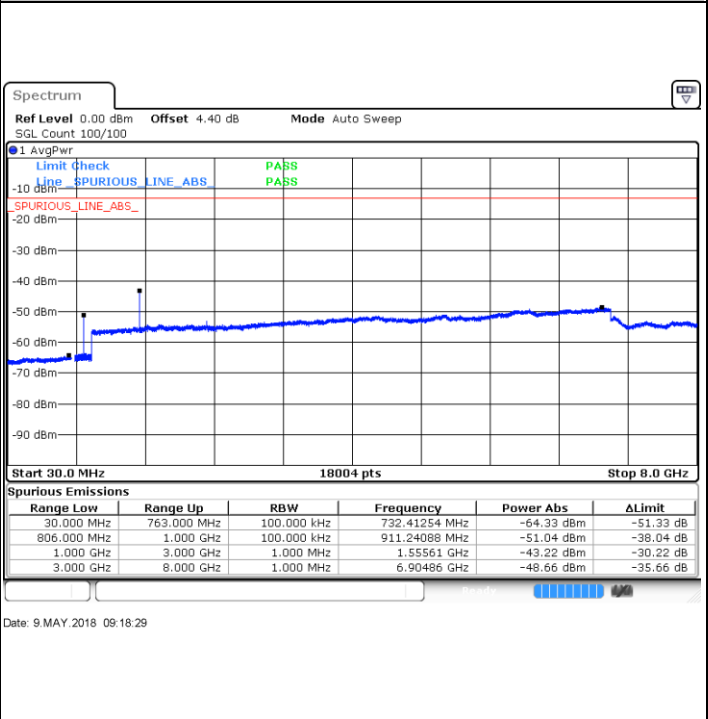

LTE Band 13 / 5MHz

Lowest Channel / QPSK

Lowest Channel / 16QAM

Date: 9 MAY.2018 09:05:01

Date: 9 MAY.2018 09:04:06

Middle Channel / QPSK

Middle Channel / 16QAM

Date: 9 MAY.2018 09:06:39

Date: 9 MAY.2018 09:07:34

LTE Band 13 / 5MHz

Highest Channel / QPSK

Highest Channel / 16QAM

LTE Band 13 / 10MHz

Middle Channel / QPSK

Middle Channel / 16QAM

LTE Band 38 / 5MHz

Lowest Channel / QPSK

Lowest Channel / 16QAM

Date: 9 MAY.2018 10:02:00

Date: 9 MAY.2018 10:02:56

Middle Channel / QPSK

Middle Channel / 16QAM

Date: 9 MAY.2018 10:03:51

Date: 9 MAY.2018 10:04:47