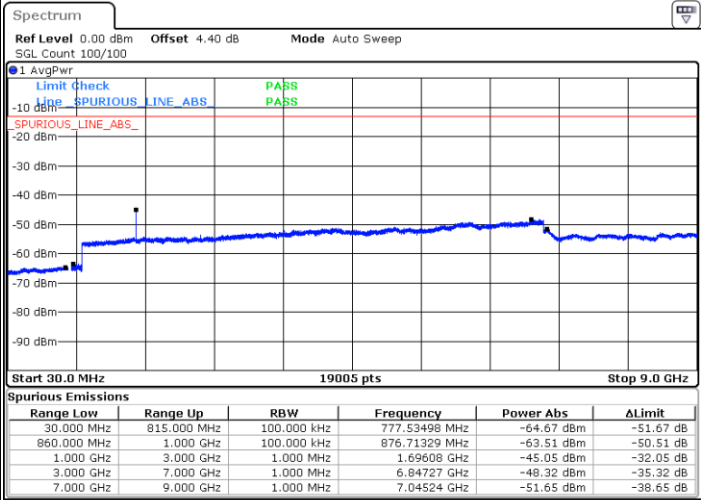

LTE Band 5 / 1.4MHz

Lowest Channel / QPSK

Lowest Channel / 16QAM

Date: 8 MAY 2018 11:18:38

Date: 8 MAY 2018 11:19:34

Middle Channel / QPSK

Middle Channel / 16QAM

Date: 8 MAY 2018 11:21:12

Date: 8 MAY 2018 11:22:07

LTE Band 5 / 1.4MHz

Highest Channel / QPSK

Date: 8 MAY 2018 11:30:17

Highest Channel / 16QAM

Date: 8 MAY 2018 11:31:12

LTE Band 5 / 3MHz

Lowest Channel / QPSK

Date: 8 MAY 2018 11:39:22

Lowest Channel / 16QAM

Date: 8 MAY 2018 11:40:17

LTE Band 5 / 3MHz

Middle Channel / QPSK

Date: 8 MAY 2018 11:41:55

Middle Channel / 16QAM

Date: 8 MAY 2018 11:42:50

Highest Channel / QPSK

Date: 8 MAY 2018 11:51:01

Highest Channel / 16QAM

Date: 8 MAY 2018 11:51:56

LTE Band 5 / 5MHz

Lowest Channel / QPSK

Lowest Channel / 16QAM

Date: 8 MAY.2018 12:00:06