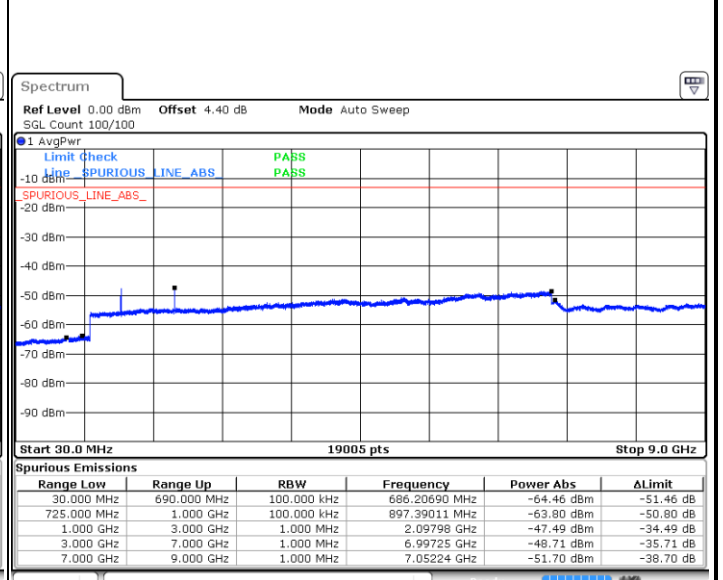

LTE Band 12 / 1.4MHz

Lowest Channel / QPSK

Lowest Channel / 16QAM

Date: 8 MAY 2018 17:57:43

Date: 8 MAY 2018 17:58:38

Middle Channel / QPSK

Middle Channel / 16QAM

Date: 8 MAY 2018 18:00:28

Date: 8 MAY 2018 17:59:33

LTE Band 12 / 1.4MHz

Highest Channel / QPSK

Date: 8 MAY 2018 18:01:23

Highest Channel / 16QAM

Date: 8 MAY 2018 18:02:18

LTE Band 12 / 3MHz

Lowest Channel / QPSK

Date: 8 MAY 2018 18:14:27

Lowest Channel / 16QAM

Date: 8 MAY 2018 18:15:22

LTE Band 12 / 3MHz

Middle Channel / QPSK

Middle Channel / 16QAM

Date: 8 MAY.2018 18:17:12

Date: 8 MAY.2018 18:16:17

Highest Channel / QPSK

Highest Channel / 16QAM

Date: 8 MAY.2018 18:18:07

Date: 8 MAY.2018 18:19:03

LTE Band 12 / 5MHz

Lowest Channel / QPSK

Lowest Channel / 16QAM

Date: 8 MAY.2018 18:31:11