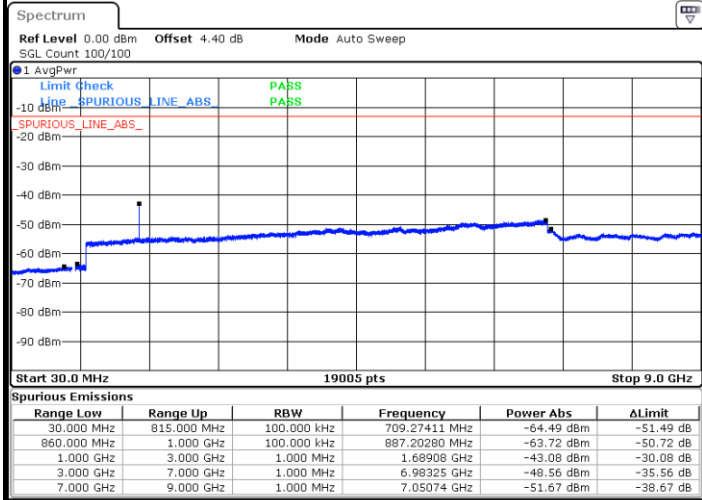

Highest Channel / QPSK

Date: 8 MAY 2018 11:51:01

Highest Channel / 16QAM

Date: 8 MAY 2018 11:51:56

LTE Band 5 / 5MHz

Lowest Channel / QPSK

Lowest Channel / 16QAM

Date: 8 MAY.2018 12:00:06

Date: 8 MAY.2018 12:01:02

Middle Channel / QPSK

Middle Channel / 16QAM

Date: 8 MAY.2018 12:02:40

Date: 8 MAY.2018 12:03:35

LTE Band 5 / 5MHz

Highest Channel / QPSK

Highest Channel / 16QAM

Date: 8 MAY.2018 12:11:45

Date: 8 MAY.2018 12:12:40

LTE Band 5 / 10MHz

Lowest Channel / QPSK

Lowest Channel / 16QAM

Date: 8 MAY.2018 12:20:51

Date: 8 MAY.2018 12:21:46

LTE Band 5 / 10MHz