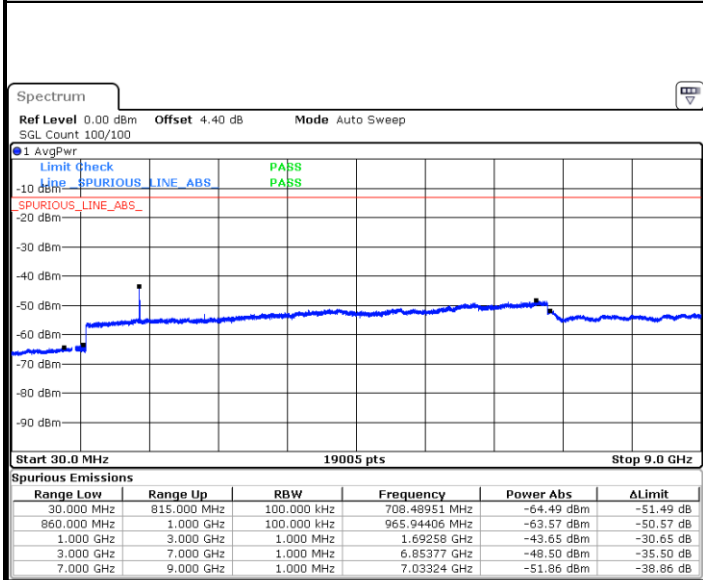

Date: 8 MAY 2018 11:22:07

LTE Band 5 / 1.4MHz

Highest Channel / QPSK

Date: 8 MAY 2018 11:30:17

Highest Channel / 16QAM

Date: 8 MAY 2018 11:31:12

LTE Band 5 / 3MHz

Lowest Channel / QPSK

Date: 8 MAY 2018 11:39:22

Lowest Channel / 16QAM

Date: 8 MAY 2018 11:40:17

LTE Band 5 / 3MHz

Middle Channel / QPSK

Date: 8 MAY 2018 11:41:55

Middle Channel / 16QAM

Date: 8 MAY 2018 11:42:50

Highest Channel / QPSK

Date: 8 MAY 2018 11:51:01

Highest Channel / 16QAM

Date: 8 MAY 2018 11:51:56

LTE Band 5 / 5MHz

Lowest Channel / QPSK

Lowest Channel / 16QAM

Date: 8 MAY.2018 12:00:06

Date: 8 MAY.2018 12:01:02

Middle Channel / QPSK

Middle Channel / 16QAM

Date: 8 MAY.2018 12:02:40

Date: 8 MAY.2018 12:03:35

LTE Band 5 / 5MHz

Highest Channel / QPSK

Highest Channel / 16QAM