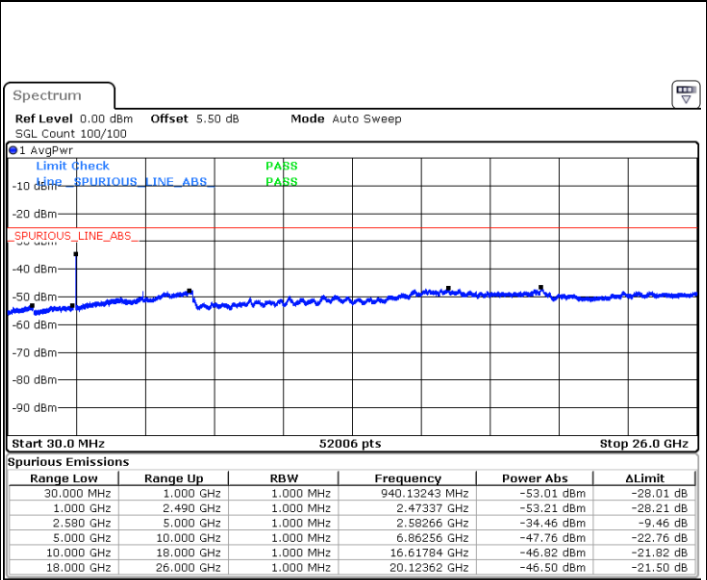

Highest Channel / QPSK

Highest Channel / 16QAM

Date: 8 MAY 2018 16:38:28

Date: 8 MAY 2018 16:37:34

LTE Band 7 / 15MHz

Lowest Channel / QPSK

Lowest Channel / 16QAM

Date: 8 MAY.2018 16:45:38

Date: 8 MAY.2018 16:44:43

Middle Channel / QPSK

Middle Channel / 16QAM

Date: 8 MAY.2018 16:46:33

Date: 8 MAY.2018 16:47:27

LTE Band7 / 15MHz

Highest Channel / QPSK

Date: 8 MAY.2018 17:12:49

Highest Channel / 16QAM

Date: 8 MAY.2018 17:11:54

LTE Band 7 / 20MHz

Lowest Channel / QPSK

Date: 8 MAY.2018 17:19:58

Lowest Channel / 16QAM

Date: 8 MAY.2018 17:19:03

LTE Band 7 / 20MHz