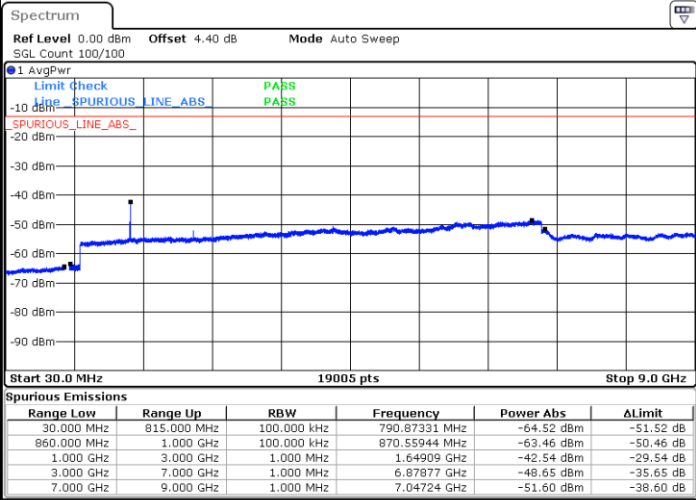

Highest Channel / QPSK

Date: 8 MAY 2018 11:51:01

Highest Channel / 16QAM

Date: 8 MAY 2018 11:51:56

LTE Band 5 / 5MHz

Lowest Channel / QPSK

Lowest Channel / 16QAM

Date: 8 MAY.2018 12:00:06

Date: 8 MAY.2018 12:01:02

Middle Channel / QPSK

Middle Channel / 16QAM

Date: 8 MAY.2018 12:02:40

Date: 8 MAY.2018 12:03:35

LTE Band 5 / 5MHz

Highest Channel / QPSK

Highest Channel / 16QAM