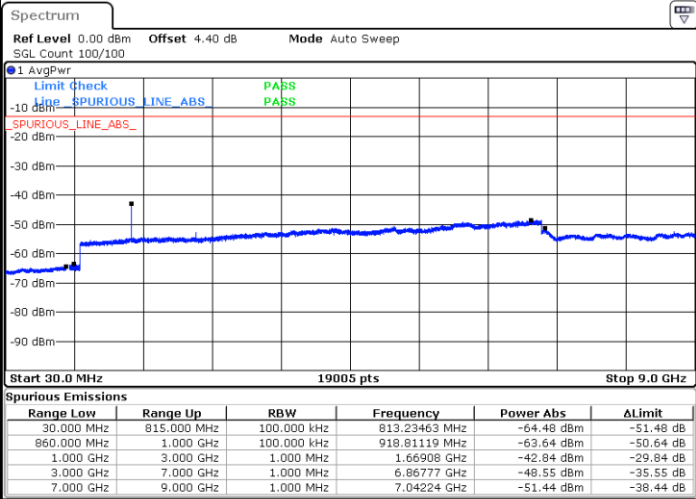

Highest Channel / QPSK

Date: 8 MAY 2018 11:51:01

Highest Channel / 16QAM

Date: 8 MAY 2018 11:51:56

LTE Band 5 / 5MHz

Lowest Channel / QPSK

Lowest Channel / 16QAM

Date: 8 MAY.2018 12:00:06

Date: 8 MAY.2018 12:01:02

Middle Channel / QPSK

Middle Channel / 16QAM

Date: 8 MAY.2018 12:02:40

Date: 8 MAY.2018 12:03:35

LTE Band 5 / 5MHz

Highest Channel / QPSK

Highest Channel / 16QAM