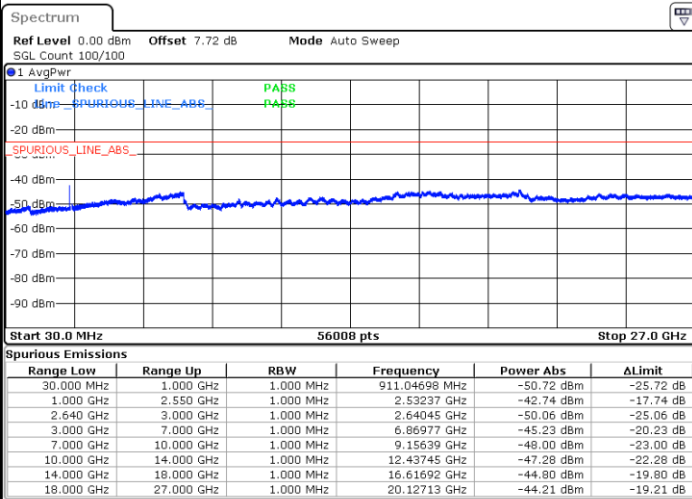

Lowest Channel / QPSK

Lowest Channel / 16QAM

Date: 9 MAY.2018 10:02:00

Date: 9 MAY.2018 10:02:56

Middle Channel / QPSK

Middle Channel / 16QAM

Date: 9 MAY.2018 10:03:51

Date: 9 MAY.2018 10:04:47

LTE Band 38 / 5MHz

Highest Channel / QPSK

Highest Channel / 16QAM

Date: 9 MAY.2018 10:05:42

Date: 9 MAY.2018 10:06:38

LTE Band 38 / 10MHz

Lowest Channel / QPSK

Lowest Channel / 16QAM

Date: 9 MAY.2018 10:07:33

Date: 9 MAY.2018 10:08:28

LTE Band 38 / 10MHz

Middle Channel / QPSK

Middle Channel / 16QAM

Date: 9 MAY.2018 10:09:24

Date: 9 MAY.2018 10:10:19

Highest Channel / QPSK