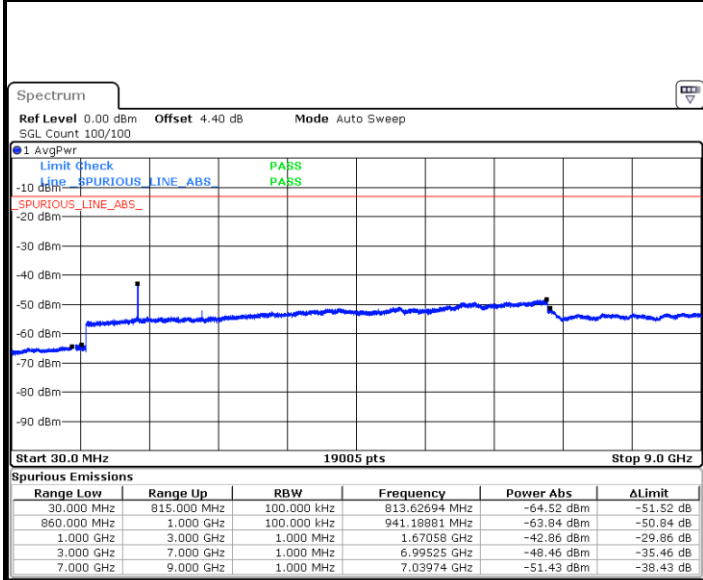

Date: 8 MAY 2018 11:22:07

LTE Band 5 / 1.4MHz

Highest Channel / QPSK

Date: 8 MAY 2018 11:30:17

Highest Channel / 16QAM

Date: 8 MAY 2018 11:31:12

LTE Band 5 / 3MHz

Lowest Channel / QPSK

Date: 8 MAY 2018 11:39:22

Lowest Channel / 16QAM

Date: 8 MAY 2018 11:40:17

LTE Band 5 / 3MHz

Middle Channel / QPSK

Date: 8 MAY 2018 11:41:55

Middle Channel / 16QAM

Date: 8 MAY 2018 11:42:50

Highest Channel / QPSK

Date: 8 MAY 2018 11:51:01

Highest Channel / 16QAM

Date: 8 MAY 2018 11:51:56

LTE Band 5 / 5MHz

Lowest Channel / QPSK

Lowest Channel / 16QAM

Date: 8 MAY.2018 12:00:06

Date: 8 MAY.2018 12:01:02

Middle Channel / QPSK

Middle Channel / 16QAM

Date: 8 MAY.2018 12:02:40

Date: 8 MAY.2018 12:03:35

LTE Band 5 / 5MHz

Highest Channel / QPSK

Highest Channel / 16QAM