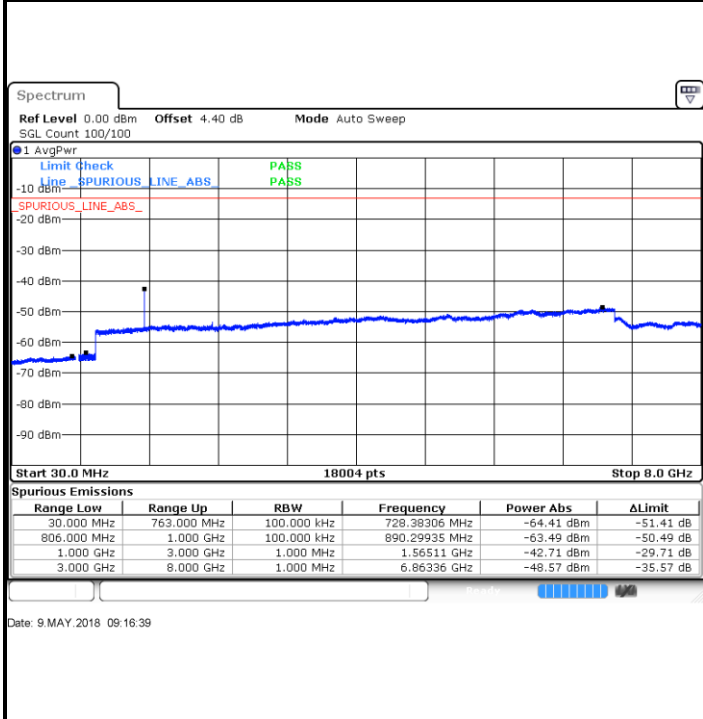

Highest Channel / 16QAM

Date: 8 MAY.2018 18:35:47

LTE Band 12 / 10MHz

Lowest Channel / QPSK

Date: 8 MAY.2018 18:47:55

Lowest Channel / 16QAM

Date: 8 MAY.2018 18:48:50

LTE Band 12 / 10MHz

Middle Channel / QPSK

Middle Channel / 16QAM

Date: 8 MAY.2018 18:50:41

Date: 8 MAY.2018 18:49:46

Highest Channel / QPSK

Highest Channel / 16QAM

Date: 8 MAY.2018 18:51:36

Date: 8 MAY.2018 18:52:31

LTE Band 13 / 5MHz

Lowest Channel / QPSK

Lowest Channel / 16QAM

Date: 9 MAY.2018 09:05:01

Date: 9 MAY.2018 09:04:06

Middle Channel / QPSK

Middle Channel / 16QAM

Date: 9 MAY.2018 09:06:39

Date: 9 MAY.2018 09:07:34

LTE Band 13 / 5MHz

Highest Channel / QPSK

Highest Channel / 16QAM

LTE Band 13 / 10MHz

Middle Channel / QPSK

Middle Channel / 16QAM

LTE Band 38 / 5MHz