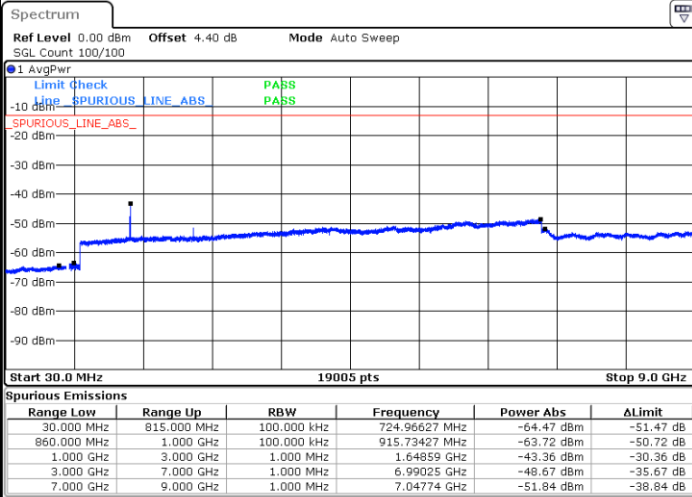

LTE Band 5 / 1.4MHz

Lowest Channel / QPSK

Lowest Channel / 16QAM

Date: 8 MAY 2018 11:18:38

Date: 8 MAY 2018 11:19:34

Middle Channel / QPSK

Middle Channel / 16QAM

Date: 8 MAY 2018 11:21:12

Date: 8 MAY 2018 11:22:07

LTE Band 5 / 1.4MHz

Highest Channel / QPSK

Date: 8 MAY.2018 11:30:17

Highest Channel / 16QAM

Date: 8 MAY.2018 11:31:12

LTE Band 5 / 3MHz

Lowest Channel / QPSK