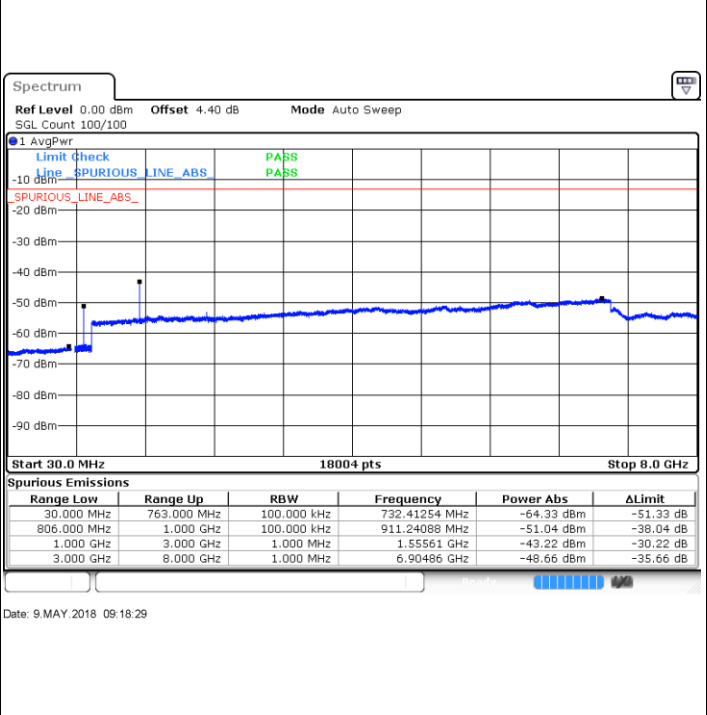

LTE Band 13 / 5MHz

Lowest Channel / QPSK

Lowest Channel / 16QAM

Date: 9 MAY.2018 09:05:01

Date: 9 MAY.2018 09:04:06

Middle Channel / QPSK

Middle Channel / 16QAM

Date: 9 MAY.2018 09:06:39

Date: 9 MAY.2018 09:07:34

LTE Band 13 / 5MHz

Highest Channel / QPSK

Highest Channel / 16QAM

LTE Band 13 / 10MHz

Middle Channel / QPSK

Middle Channel / 16QAM

LTE Band 38 / 5MHz

Lowest Channel / QPSK

Lowest Channel / 16QAM

Date: 9 MAY.2018 10:02:00

Date: 9 MAY.2018 10:02:56

Middle Channel / QPSK

Middle Channel / 16QAM

Date: 9 MAY.2018 10:03:51

Date: 9 MAY.2018 10:04:47