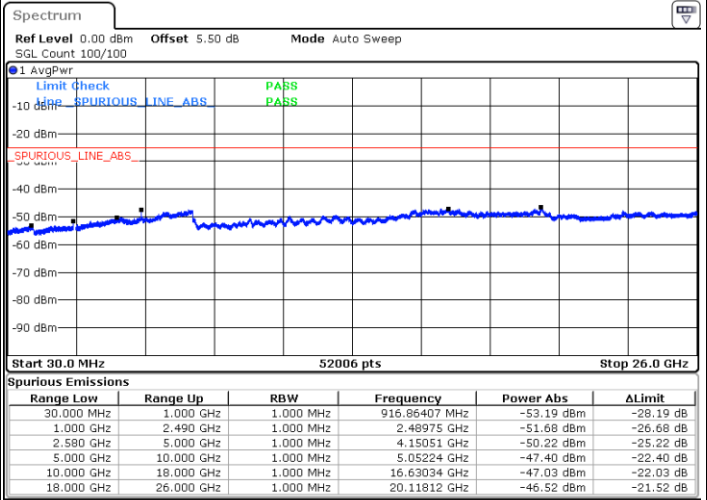

Date: 8 MAY 2018 17:21:47