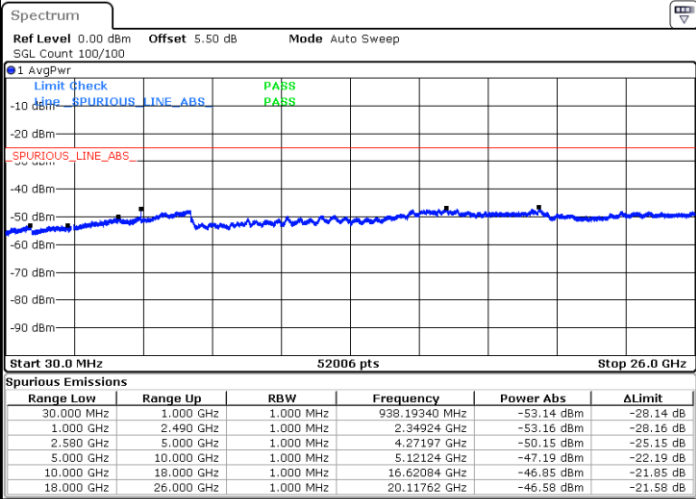

Date: 8 MAY 2018 16:13:48

LTE Band 7 / 5MHz

Highest Channel / QPSK

Date: 8 MAY.2018 16:21:39

Highest Channel / 16QAM

Date: 8 MAY.2018 16:20:45

LTE Band 7 / 10MHz

Lowest Channel / QPSK

Date: 8 MAY.2018 16:28:49

Lowest Channel / 16QAM

Date: 8 MAY.2018 16:27:55

LTE Band 7 / 10MHz

Middle Channel / QPSK

Middle Channel / 16QAM

Date: 8 MAY 2018 16:29:44

Date: 8 MAY 2018 16:30:38

Highest Channel / QPSK

Highest Channel / 16QAM

Date: 8 MAY 2018 16:38:28

Date: 8 MAY 2018 16:37:34

LTE Band 7 / 15MHz

Lowest Channel / QPSK

Lowest Channel / 16QAM

Date: 8 MAY.2018 16:45:38