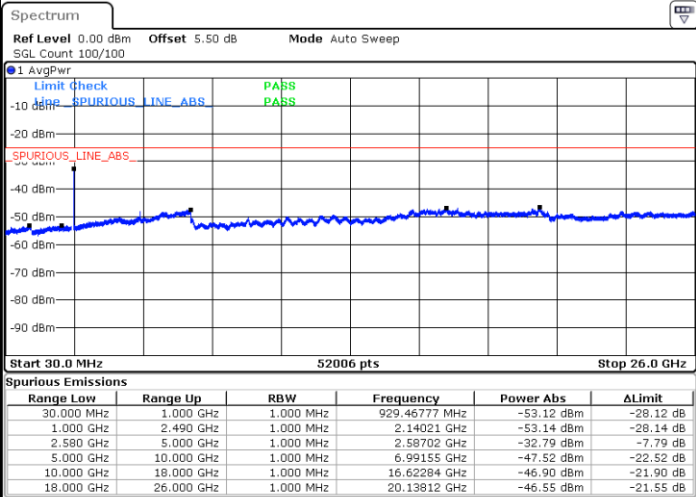

Highest Channel / 16QAM

Date: 8 MAY.2018 17:11:54

LTE Band 7 / 20MHz

Lowest Channel / QPSK

Date: 8 MAY.2018 17:19:58

Lowest Channel / 16QAM

Date: 8 MAY.2018 17:19:03

LTE Band 7 / 20MHz

Middle Channel / QPSK

Middle Channel / 16QAM

Date: 8 MAY 2018 17:20:52

Date: 8 MAY 2018 17:21:47

Highest Channel / QPSK

Highest Channel / 16QAM

Date: 8 MAY 2018 17:29:36

Date: 8 MAY 2018 17:28:41

LTE Band 12 / 1.4MHz

Lowest Channel / QPSK

Lowest Channel / 16QAM

Date: 8 MAY 2018 17:57:43

Date: 8 MAY 2018 17:58:38

Middle Channel / QPSK

Middle Channel / 16QAM

Date: 8 MAY 2018 18:00:28

Date: 8 MAY 2018 17:59:33

LTE Band 12 / 1.4MHz

Highest Channel / QPSK

Date: 8 MAY 2018 18:01:23

Highest Channel / 16QAM

Date: 8 MAY 2018 18:02:18

LTE Band 12 / 3MHz

Lowest Channel / QPSK