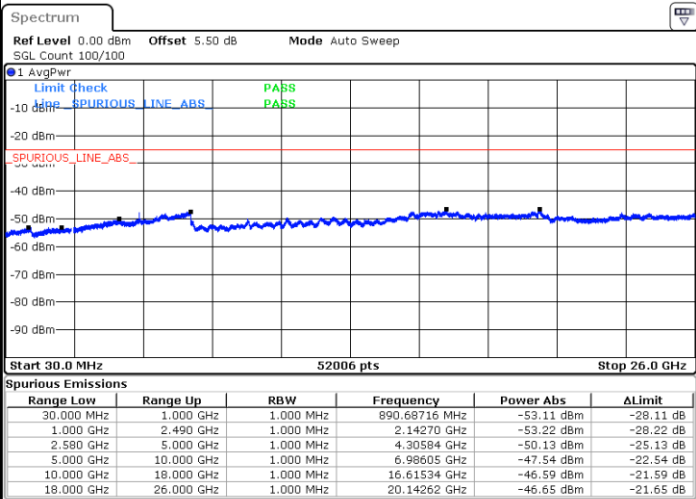

Date: 8 MAY.2018 16:28:49

Lowest Channel / 16QAM

Date: 8 MAY.2018 16:27:55

LTE Band 7 / 10MHz

Middle Channel / QPSK

Middle Channel / 16QAM

Date: 8 MAY 2018 16:29:44

Date: 8 MAY 2018 16:30:38

Highest Channel / QPSK

Highest Channel / 16QAM

Date: 8 MAY 2018 16:38:28

Date: 8 MAY 2018 16:37:34

LTE Band 7 / 15MHz

Lowest Channel / QPSK

Lowest Channel / 16QAM

Date: 8 MAY.2018 16:45:38

Date: 8 MAY.2018 16:44:43

Middle Channel / QPSK

Middle Channel / 16QAM

Date: 8 MAY.2018 16:46:33

Date: 8 MAY.2018 16:47:27

LTE Band7 / 15MHz

Highest Channel / QPSK

Date: 8 MAY.2018 17:12:49