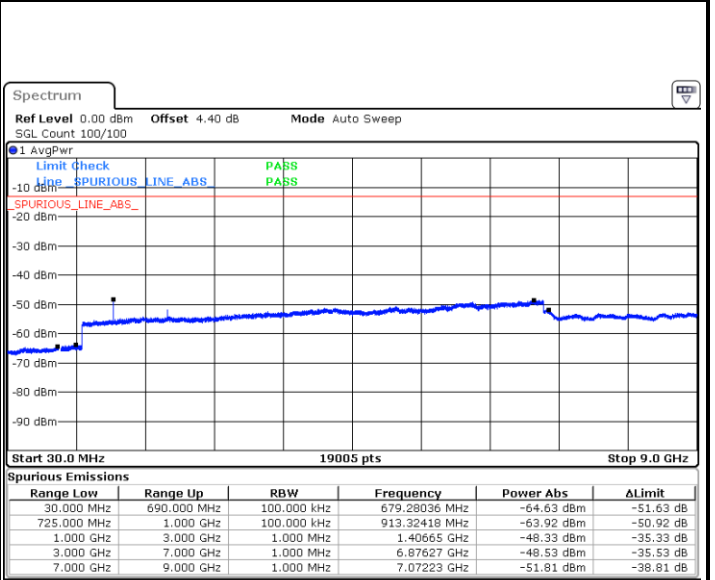

Date: 8 MAY.2018 18:32:06

Middle Channel / QPSK

Middle Channel / 16QAM

Date: 8 MAY.2018 18:33:56

Date: 8 MAY.2018 18:33:01

LTE Band 12 / 5MHz

Highest Channel / QPSK

Date: 8 MAY.2018 18:34:52

Highest Channel / 16QAM

Date: 8 MAY.2018 18:35:47

LTE Band 12 / 10MHz

Lowest Channel / QPSK

Date: 8 MAY.2018 18:47:55

Lowest Channel / 16QAM

Date: 8 MAY.2018 18:48:50

LTE Band 12 / 10MHz

Middle Channel / QPSK

Date: 8 MAY 2018 18:50:41

Middle Channel / 16QAM

Date: 8 MAY 2018 18:49:46

Highest Channel / QPSK

Date: 8 MAY 2018 18:51:36

Highest Channel / 16QAM

Date: 8 MAY 2018 18:52:31