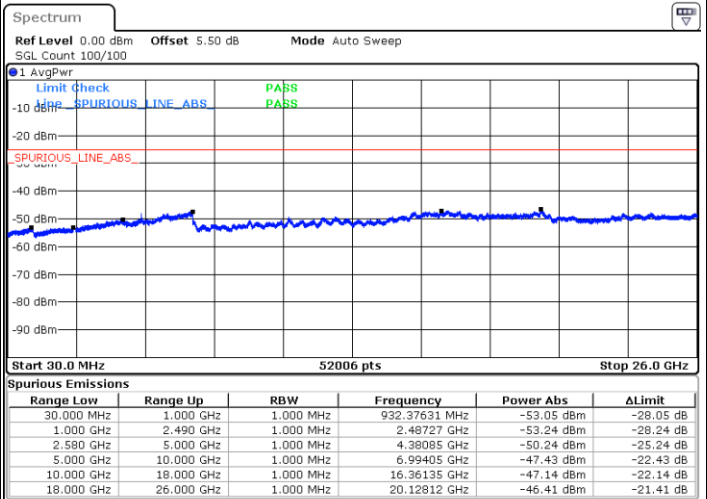

Date: 8 MAY.2018 16:28:49

Lowest Channel / 16QAM

Date: 8 MAY.2018 16:27:55

LTE Band 7 / 10MHz

Middle Channel / QPSK

Middle Channel / 16QAM

Date: 8 MAY 2018 16:29:44

Date: 8 MAY 2018 16:30:38

Highest Channel / QPSK

Highest Channel / 16QAM

Date: 8 MAY 2018 16:38:28

Date: 8 MAY 2018 16:37:34

LTE Band 7 / 15MHz

Lowest Channel / QPSK

Lowest Channel / 16QAM

Date: 8 MAY.2018 16:45:38

Date: 8 MAY.2018 16:44:43

Middle Channel / QPSK

Middle Channel / 16QAM

Date: 8 MAY.2018 16:46:33

Date: 8 MAY.2018 16:47:27

LTE Band7 / 15MHz

Highest Channel / QPSK

Date: 8 MAY.2018 17:12:49