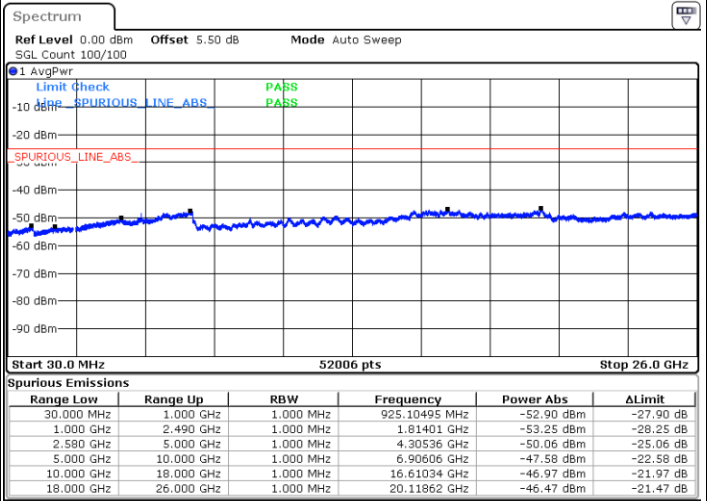

LTE Band 7 / 5MHz

Lowest Channel / QPSK

Lowest Channel / 16QAM

Date: 8 MAY 2018 16:11:58

Date: 8 MAY 2018 16:11:03

Middle Channel / QPSK

Middle Channel / 16QAM

Date: 8 MAY 2018 16:12:53

Date: 8 MAY 2018 16:13:48

LTE Band 7 / 5MHz

Highest Channel / QPSK

Date: 8 MAY.2018 16:21:39

Highest Channel / 16QAM

Date: 8 MAY.2018 16:20:45

LTE Band 7 / 10MHz

Lowest Channel / QPSK