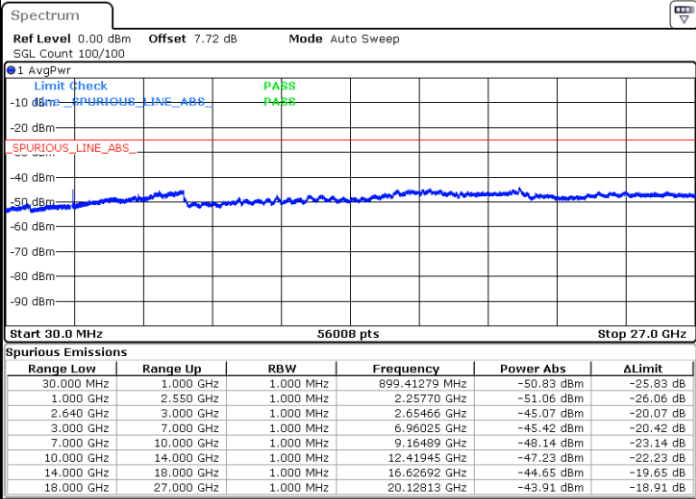

LTE Band 38 / 5MHz

Highest Channel / QPSK

Highest Channel / 16QAM

Date: 9 MAY.2018 10:05:42

Date: 9 MAY.2018 10:06:38

LTE Band 38 / 10MHz

Lowest Channel / QPSK

Lowest Channel / 16QAM

Date: 9 MAY.2018 10:07:33

Date: 9 MAY.2018 10:08:28

LTE Band 38 / 10MHz

Middle Channel / QPSK

Middle Channel / 16QAM

Date: 9 MAY 2018 10:09:24

Date: 9 MAY 2018 10:10:19

Highest Channel / QPSK

Highest Channel / 16QAM

Date: 9 MAY 2018 10:11:15

Date: 9 MAY 2018 10:12:10