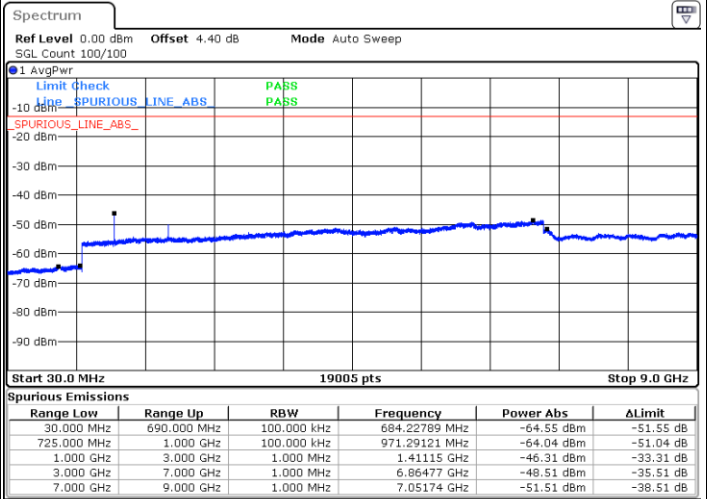

Highest Channel / QPSK

Highest Channel / 16QAM

Date: 8 MAY.2018 18:18:07

Date: 8 MAY.2018 18:19:03

LTE Band 12 / 5MHz

Lowest Channel / QPSK

Lowest Channel / 16QAM

Date: 8 MAY.2018 18:31:11

Date: 8 MAY.2018 18:32:06

Middle Channel / QPSK

Middle Channel / 16QAM

Date: 8 MAY.2018 18:33:56

Date: 8 MAY.2018 18:33:01

LTE Band 12 / 5MHz

Highest Channel / QPSK

Date: 8 MAY.2018 18:34:52