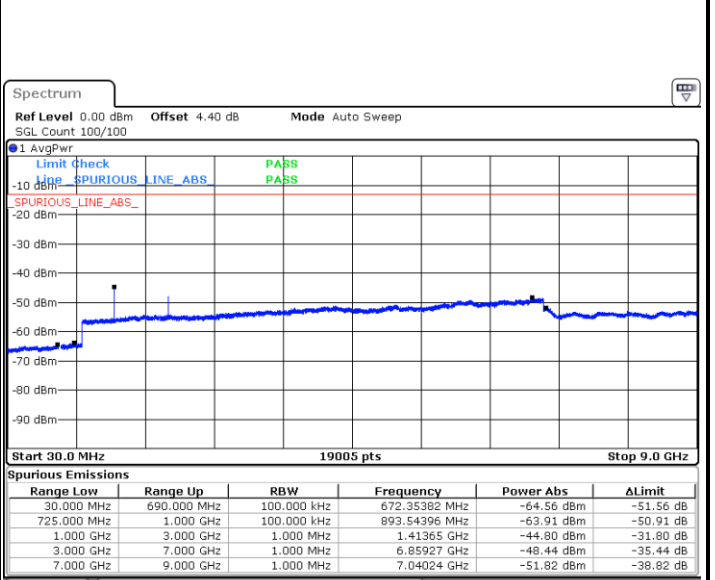

Highest Channel / 16QAM

Date: 8 MAY.2018 18:35:47

LTE Band 12 / 10MHz

Lowest Channel / QPSK

Date: 8 MAY.2018 18:47:55

Lowest Channel / 16QAM

Date: 8 MAY.2018 18:48:50

LTE Band 12 / 10MHz

Middle Channel / QPSK

Date: 8 MAY 2018 18:50:41

Middle Channel / 16QAM

Date: 8 MAY 2018 18:49:46

Highest Channel / QPSK

Date: 8 MAY 2018 18:51:36

Highest Channel / 16QAM

Date: 8 MAY 2018 18:52:31

LTE Band 13 / 5MHz

Lowest Channel / QPSK

Lowest Channel / 16QAM

Date: 9 MAY.2018 09:05:01

Date: 9 MAY.2018 09:04:06

Middle Channel / QPSK

Middle Channel / 16QAM

Date: 9 MAY.2018 09:06:39

Date: 9 MAY.2018 09:07:34

LTE Band 13 / 5MHz

Highest Channel / QPSK

Highest Channel / 16QAM

LTE Band 13 / 10MHz

Middle Channel / QPSK

Middle Channel / 16QAM

LTE Band 38 / 5MHz