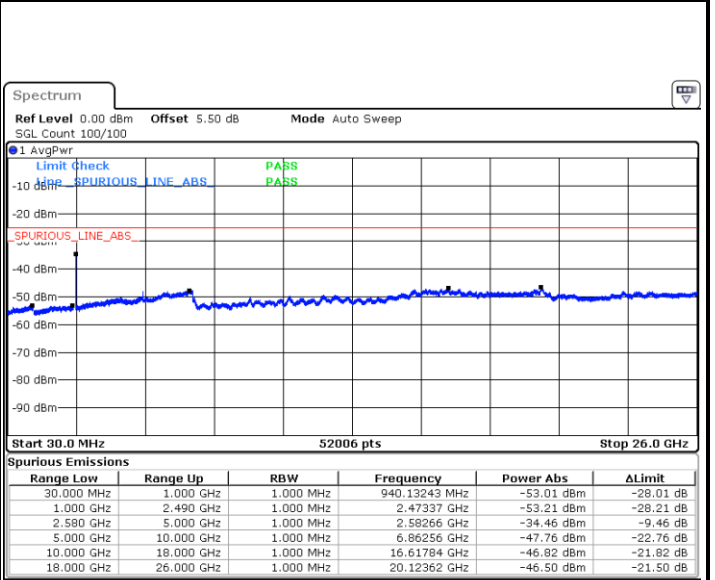

Highest Channel / QPSK

Highest Channel / 16QAM

Date: 8 MAY 2018 16:38:28

Date: 8 MAY 2018 16:37:34

LTE Band 7 / 15MHz

Lowest Channel / QPSK

Lowest Channel / 16QAM

Date: 8 MAY.2018 16:45:38

Date: 8 MAY.2018 16:44:43

Middle Channel / QPSK

Middle Channel / 16QAM

Date: 8 MAY.2018 16:46:33

Date: 8 MAY.2018 16:47:27

LTE Band7 / 15MHz

Highest Channel / QPSK

Date: 8 MAY.2018 17:12:49

Highest Channel / 16QAM

Date: 8 MAY.2018 17:11:54

LTE Band 7 / 20MHz

Lowest Channel / QPSK

Date: 8 MAY.2018 17:19:58

Lowest Channel / 16QAM

Date: 8 MAY.2018 17:19:03

LTE Band 7 / 20MHz