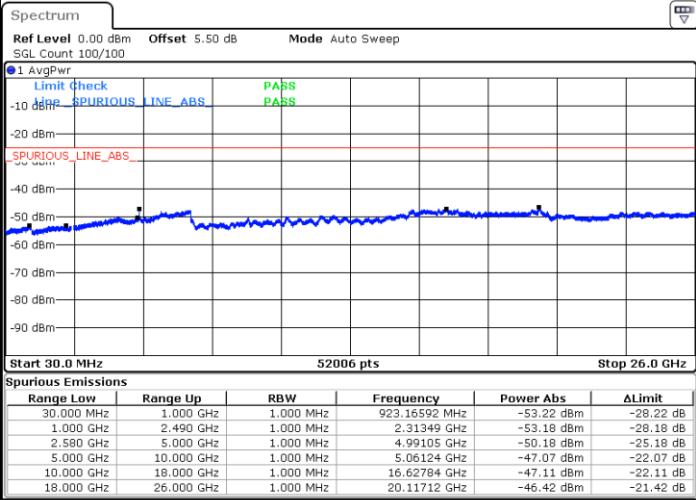

Date: 8 MAY 2018 16:13:48

LTE Band 7 / 5MHz

Highest Channel / QPSK

Date: 8 MAY.2018 16:21:39

Highest Channel / 16QAM

Date: 8 MAY.2018 16:20:45

LTE Band 7 / 10MHz

Lowest Channel / QPSK

Date: 8 MAY.2018 16:28:49

Lowest Channel / 16QAM

Date: 8 MAY.2018 16:27:55

LTE Band 7 / 10MHz

Middle Channel / QPSK

Middle Channel / 16QAM

Date: 8 MAY 2018 16:29:44

Date: 8 MAY 2018 16:30:38

Highest Channel / QPSK

Highest Channel / 16QAM

Date: 8 MAY 2018 16:38:28

Date: 8 MAY 2018 16:37:34

LTE Band 7 / 15MHz

Lowest Channel / QPSK

Lowest Channel / 16QAM

Date: 8 MAY.2018 16:45:38