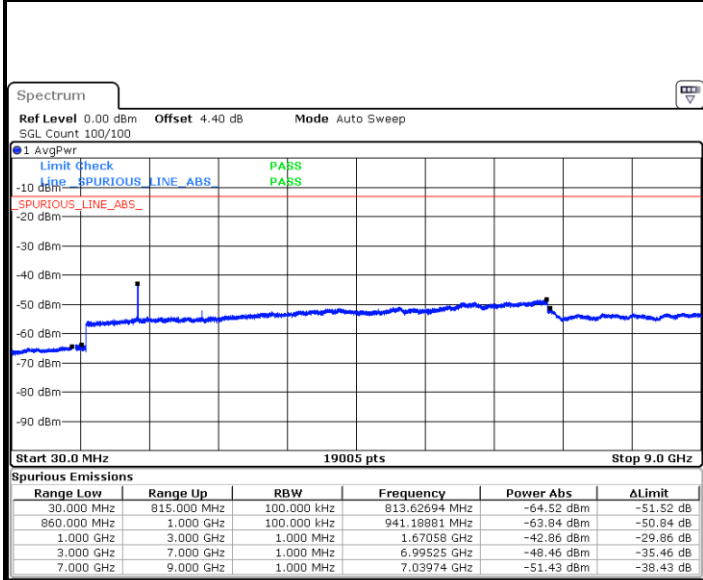

Date: 8 MAY 2018 11:22:07

LTE Band 5 / 1.4MHz

Highest Channel / QPSK

Date: 8 MAY.2018 11:30:17

Highest Channel / 16QAM

Date: 8 MAY.2018 11:31:12

LTE Band 5 / 3MHz

Lowest Channel / QPSK

Date: 8 MAY.2018 11:39:22

Lowest Channel / 16QAM

Date: 8 MAY.2018 11:40:17

LTE Band 5 / 3MHz

Middle Channel / QPSK

Date: 8 MAY 2018 11:41:55

Middle Channel / 16QAM

Date: 8 MAY 2018 11:42:50

Highest Channel / QPSK

Date: 8 MAY 2018 11:51:01

Highest Channel / 16QAM

Date: 8 MAY 2018 11:51:56

LTE Band 5 / 5MHz

Lowest Channel / QPSK

Lowest Channel / 16QAM

Date: 8 MAY.2018 12:00:06

Date: 8 MAY.2018 12:01:02

Middle Channel / QPSK

Middle Channel / 16QAM

Date: 8 MAY.2018 12:02:40

Date: 8 MAY.2018 12:03:35

LTE Band 5 / 5MHz

Highest Channel / QPSK

Date: 8 MAY.2018 12:11:45