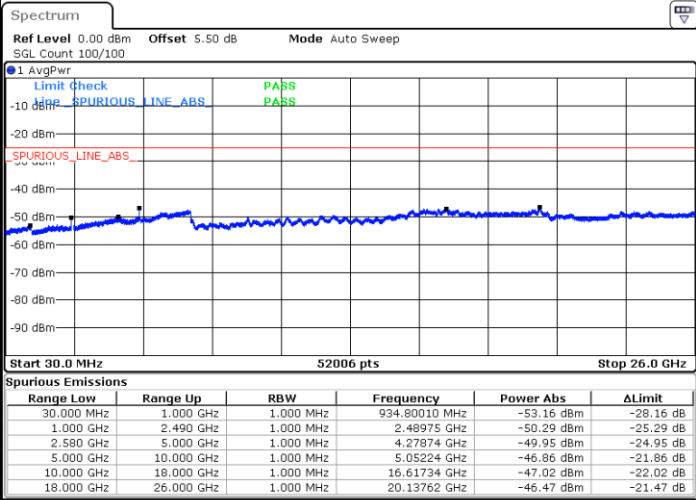

LTE Band 7 / 20MHz

Middle Channel / QPSK

Middle Channel / 16QAM

Date: 8 MAY 2018 17:20:52