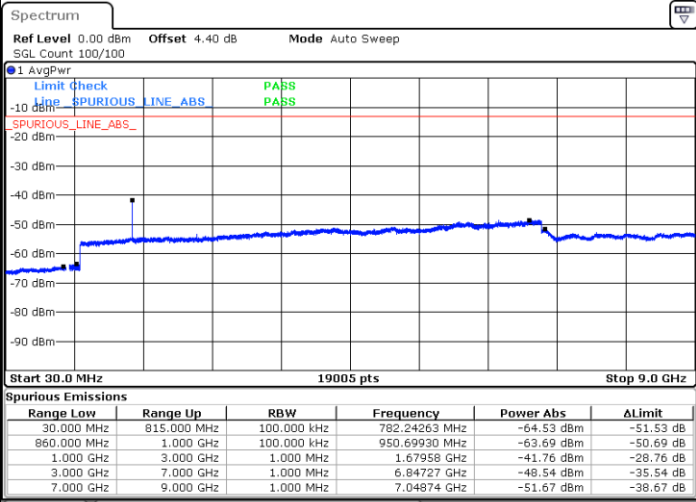

Highest Channel / 16QAM

Date: 8 MAY.2018 12:12:40

LTE Band 5 / 10MHz

Lowest Channel / QPSK

Date: 8 MAY.2018 12:20:51

Lowest Channel / 16QAM

Date: 8 MAY.2018 12:21:46

LTE Band 5 / 10MHz

Middle Channel / QPSK

Middle Channel / 16QAM

Date: 8 MAY.2018 12:23:24

Date: 8 MAY.2018 12:24:19

Highest Channel / QPSK

Highest Channel / 16QAM

Date: 8 MAY.2018 13:36:31

Date: 8 MAY.2018 13:41:11

LTE Band 7 / 5MHz

Lowest Channel / QPSK

Lowest Channel / 16QAM

Date: 8 MAY 2018 16:11:58

Date: 8 MAY 2018 16:11:03

Middle Channel / QPSK

Middle Channel / 16QAM

Date: 8 MAY 2018 16:12:53