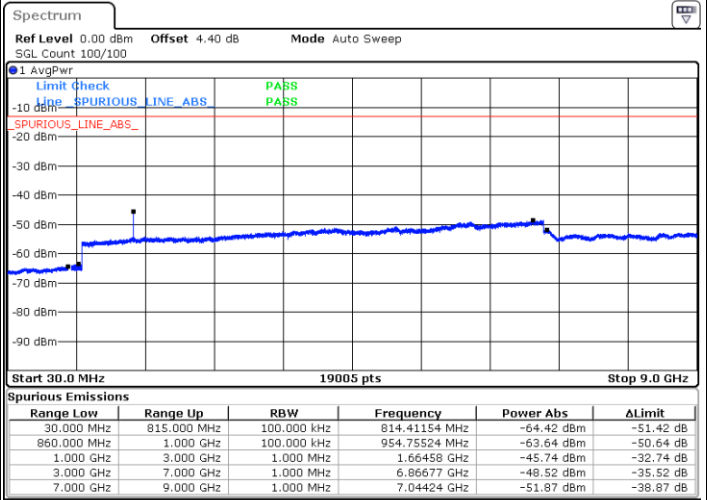

LTE Band 5 / 10MHz

Middle Channel / QPSK

Middle Channel / 16QAM

Date: 8 MAY.2018 12:23:24

Date: 8 MAY.2018 12:24:19