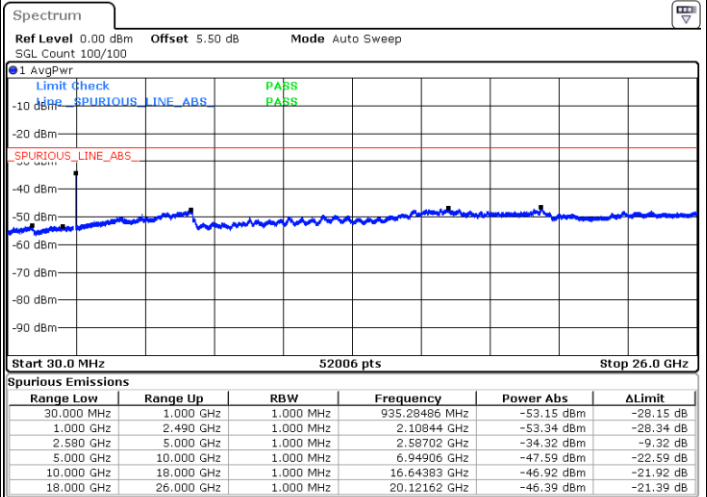

Highest Channel / 16QAM

Date: 8 MAY.2018 17:11:54

LTE Band 7 / 20MHz

Lowest Channel / QPSK

Date: 8 MAY.2018 17:19:58

Lowest Channel / 16QAM

Date: 8 MAY.2018 17:19:03

LTE Band 7 / 20MHz

Middle Channel / QPSK

Middle Channel / 16QAM

Date: 8 MAY 2018 17:20:52

Date: 8 MAY 2018 17:21:47

Highest Channel / QPSK

Highest Channel / 16QAM

Date: 8 MAY 2018 17:29:36

Date: 8 MAY 2018 17:28:41

LTE Band 12 / 1.4MHz

Lowest Channel / QPSK

Lowest Channel / 16QAM

Date: 8 MAY 2018 17:57:43

Date: 8 MAY 2018 17:58:38

Middle Channel / QPSK

Middle Channel / 16QAM

Date: 8 MAY 2018 18:00:28