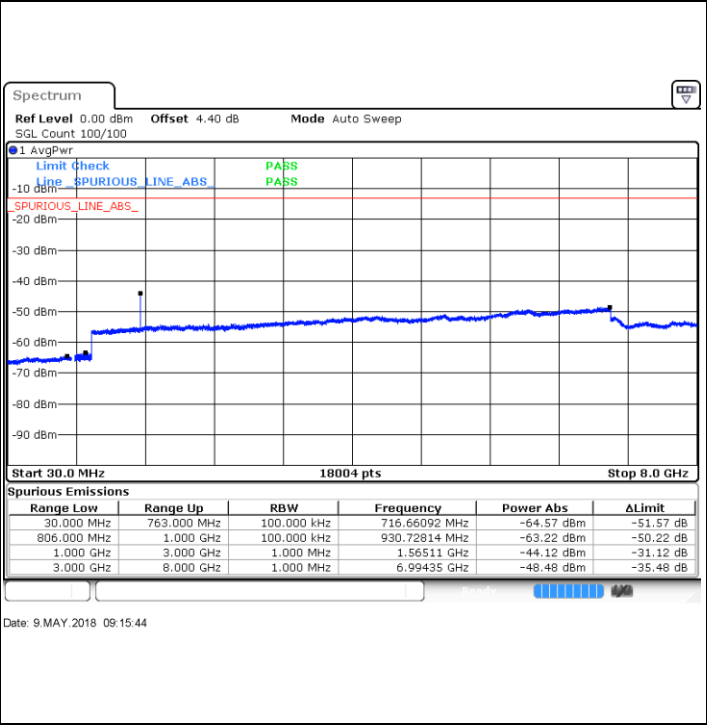

LTE Band 13 / 5MHz

Lowest Channel / QPSK

Lowest Channel / 16QAM

Date: 9 MAY.2018 09:05:01

Date: 9 MAY.2018 09:04:06

Middle Channel / QPSK

Middle Channel / 16QAM

Date: 9 MAY.2018 09:06:39

Date: 9 MAY.2018 09:07:34

LTE Band 13 / 5MHz

Highest Channel / QPSK

Highest Channel / 16QAM

LTE Band 13 / 10MHz

Middle Channel / QPSK

Middle Channel / 16QAM

LTE Band 38 / 5MHz

Lowest Channel / QPSK

Lowest Channel / 16QAM

Date: 9 MAY.2018 10:02:00

Date: 9 MAY.2018 10:02:56

Middle Channel / QPSK

Middle Channel / 16QAM

Date: 9 MAY.2018 10:03:51

Date: 9 MAY.2018 10:04:47