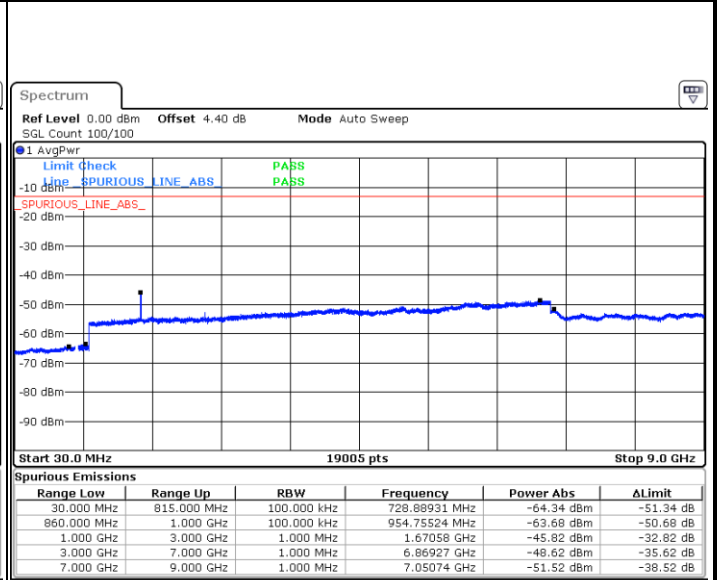

Date: 8 MAY 2018 11:22:07

LTE Band 5 / 1.4MHz

Highest Channel / QPSK

Date: 8 MAY.2018 11:30:17

Highest Channel / 16QAM

Date: 8 MAY.2018 11:31:12

LTE Band 5 / 3MHz

Lowest Channel / QPSK

Date: 8 MAY.2018 11:39:22

Lowest Channel / 16QAM

Date: 8 MAY.2018 11:40:17

LTE Band 5 / 3MHz

Middle Channel / QPSK

Date: 8 MAY 2018 11:41:55

Middle Channel / 16QAM

Date: 8 MAY 2018 11:42:50

Highest Channel / QPSK

Date: 8 MAY 2018 11:51:01

Highest Channel / 16QAM

Date: 8 MAY 2018 11:51:56

LTE Band 5 / 5MHz

Lowest Channel / QPSK

Lowest Channel / 16QAM

Date: 8 MAY.2018 12:00:06