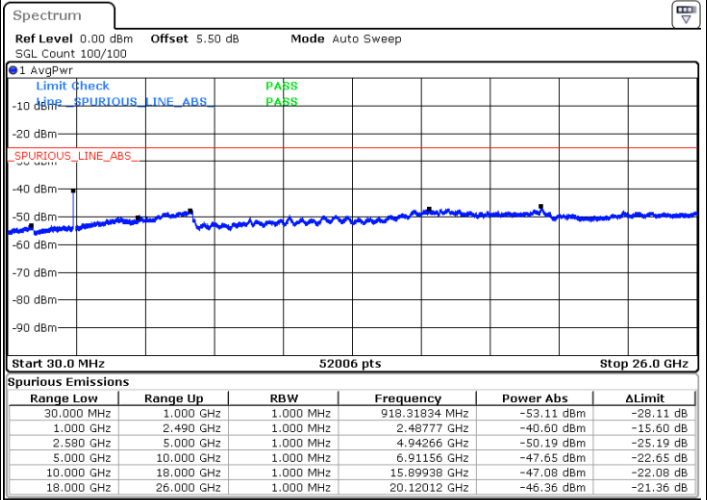

Date: 8 MAY.2018 16:28:49

Lowest Channel / 16QAM

Date: 8 MAY.2018 16:27:55

LTE Band 7 / 10MHz

Middle Channel / QPSK

Middle Channel / 16QAM

Date: 8 MAY 2018 16:29:44

Date: 8 MAY 2018 16:30:38

Highest Channel / QPSK

Highest Channel / 16QAM

Date: 8 MAY 2018 16:38:28

Date: 8 MAY 2018 16:37:34

LTE Band 7 / 15MHz

Lowest Channel / QPSK

Lowest Channel / 16QAM

Date: 8 MAY.2018 16:45:38

Date: 8 MAY.2018 16:44:43

Middle Channel / QPSK

Middle Channel / 16QAM

Date: 8 MAY.2018 16:46:33

Date: 8 MAY.2018 16:47:27

LTE Band7 / 15MHz

Highest Channel / QPSK

Date: 8 MAY.2018 17:12:49