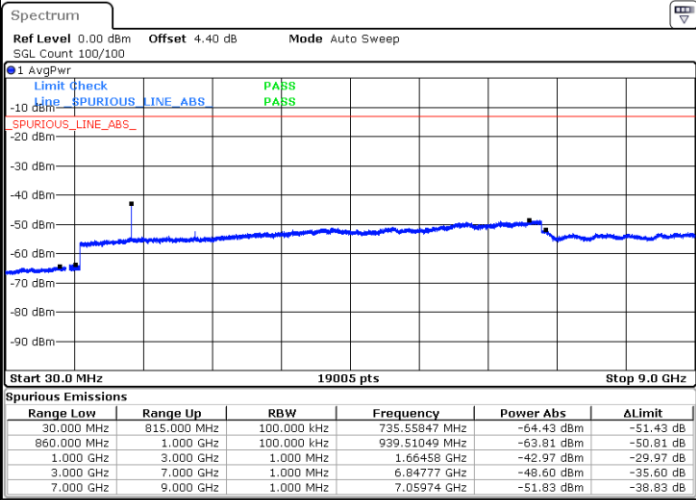

LTE Band 5 / 10MHz

Middle Channel / QPSK

Middle Channel / 16QAM

Date: 8 MAY.2018 12:23:24

Date: 8 MAY.2018 12:24:19