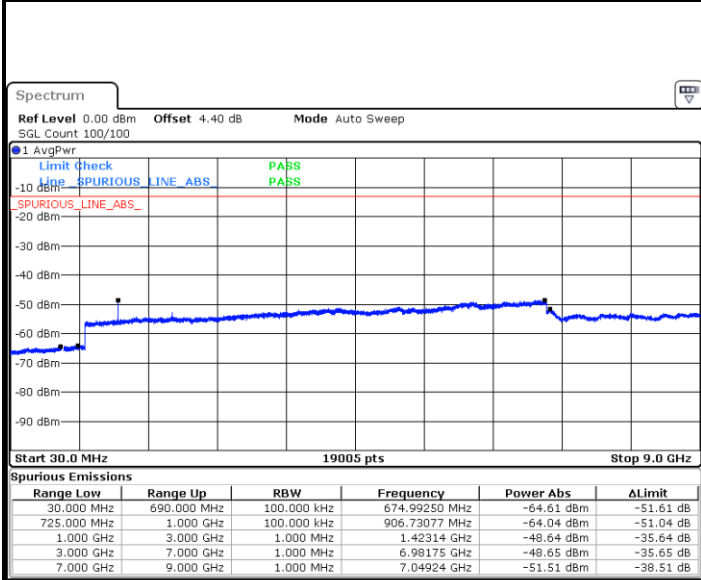

Highest Channel / QPSK

Highest Channel / 16QAM

Date: 8 MAY.2018 18:18:07

Date: 8 MAY.2018 18:19:03

LTE Band 12 / 5MHz

Lowest Channel / QPSK

Lowest Channel / 16QAM

Date: 8 MAY.2018 18:31:11

Date: 8 MAY.2018 18:32:06

Middle Channel / QPSK

Middle Channel / 16QAM

Date: 8 MAY.2018 18:33:56

Date: 8 MAY.2018 18:33:01

LTE Band 12 / 5MHz

Highest Channel / QPSK

Date: 8 MAY.2018 18:34:52

Highest Channel / 16QAM

Date: 8 MAY.2018 18:35:47

LTE Band 12 / 10MHz

Lowest Channel / QPSK

Date: 8 MAY.2018 18:47:55

Lowest Channel / 16QAM

Date: 8 MAY.2018 18:48:50

LTE Band 12 / 10MHz