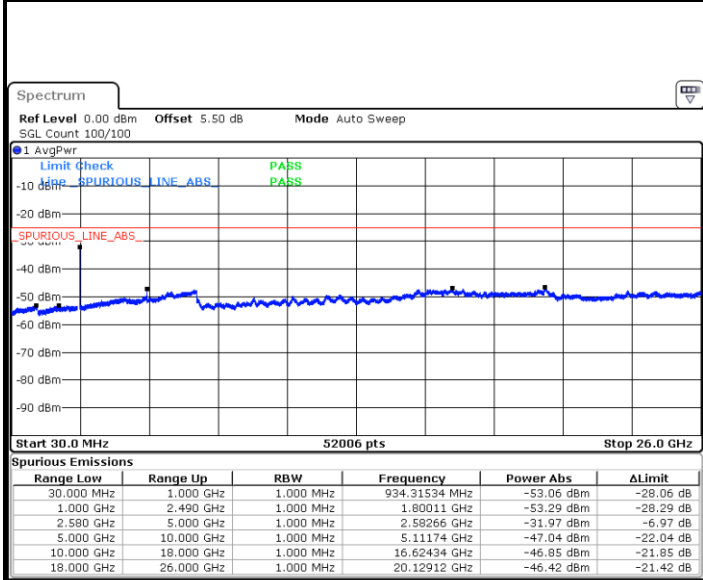

Highest Channel / QPSK

Highest Channel / 16QAM

Date: 8 MAY 2018 16:38:28

Date: 8 MAY 2018 16:37:34

LTE Band 7 / 15MHz

Lowest Channel / QPSK

Lowest Channel / 16QAM

Date: 8 MAY.2018 16:45:38

Date: 8 MAY.2018 16:44:43

Middle Channel / QPSK

Middle Channel / 16QAM

Date: 8 MAY.2018 16:46:33

Date: 8 MAY.2018 16:47:27

LTE Band7 / 15MHz

Highest Channel / QPSK

Date: 8 MAY.2018 17:12:49

Highest Channel / 16QAM

Date: 8 MAY.2018 17:11:54

LTE Band 7 / 20MHz

Lowest Channel / QPSK

Date: 8 MAY.2018 17:19:58

Lowest Channel / 16QAM

Date: 8 MAY.2018 17:19:03

LTE Band 7 / 20MHz