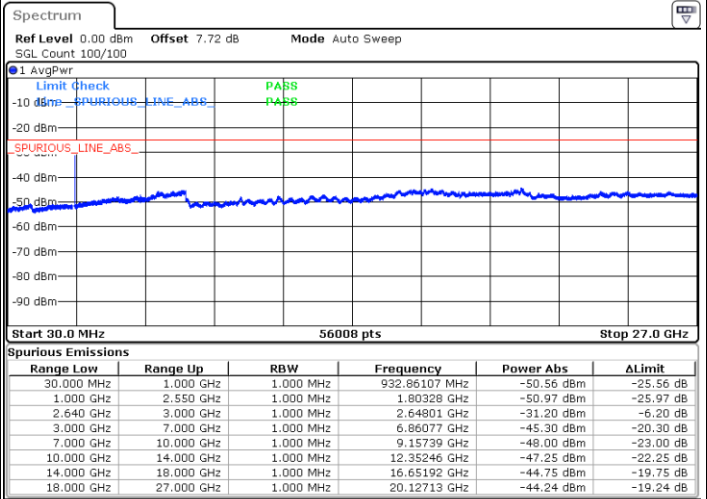

LTE Band 38 / 5MHz

Highest Channel / QPSK

Highest Channel / 16QAM

Date: 9 MAY.2018 10:05:42

Date: 9 MAY.2018 10:06:38

LTE Band 38 / 10MHz

Lowest Channel / QPSK

Lowest Channel / 16QAM

Date: 9 MAY.2018 10:07:33

Date: 9 MAY.2018 10:08:28

LTE Band 38 / 10MHz

Middle Channel / QPSK

Middle Channel / 16QAM

Date: 9 MAY 2018 10:09:24

Date: 9 MAY 2018 10:10:19

Highest Channel / QPSK

Highest Channel / 16QAM

Date: 9 MAY 2018 10:11:15

Date: 9 MAY 2018 10:12:10