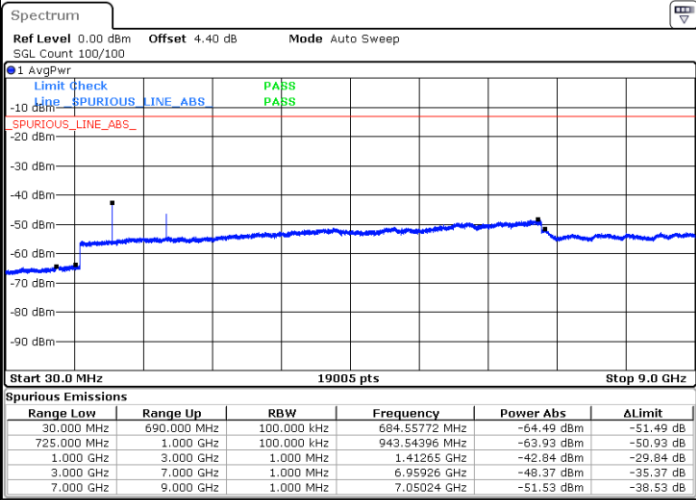

Date: 8 MAY 2018 17:59:33

LTE Band 12 / 1.4MHz

Highest Channel / QPSK

Date: 8 MAY 2018 18:01:23

Highest Channel / 16QAM

Date: 8 MAY 2018 18:02:18

LTE Band 12 / 3MHz

Lowest Channel / QPSK

Date: 8 MAY 2018 18:14:27

Lowest Channel / 16QAM

Date: 8 MAY 2018 18:15:22

LTE Band 12 / 3MHz

Middle Channel / QPSK

Middle Channel / 16QAM

Date: 8 MAY.2018 18:17:12

Date: 8 MAY.2018 18:16:17

Highest Channel / QPSK

Highest Channel / 16QAM

Date: 8 MAY.2018 18:18:07

Date: 8 MAY.2018 18:19:03

LTE Band 12 / 5MHz

Lowest Channel / QPSK

Lowest Channel / 16QAM

Date: 8 MAY.2018 18:31:11