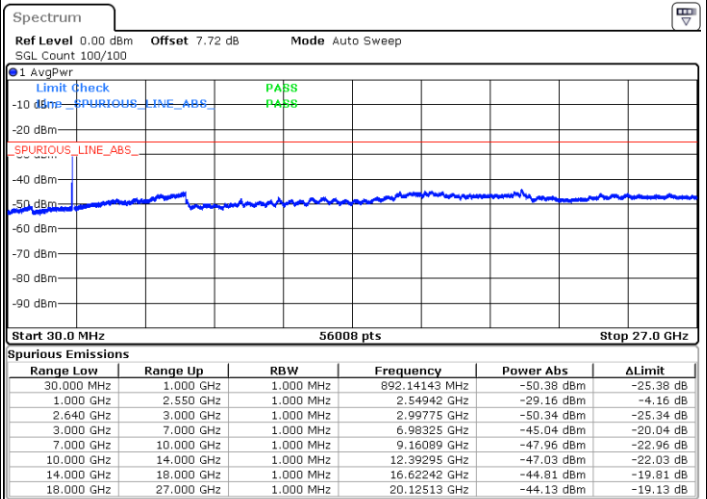

Lowest Channel / QPSK

Lowest Channel / 16QAM

Date: 9 MAY.2018 10:02:00

Date: 9 MAY.2018 10:02:56

Middle Channel / QPSK

Middle Channel / 16QAM

Date: 9 MAY.2018 10:03:51

Date: 9 MAY.2018 10:04:47

LTE Band 38 / 5MHz

Highest Channel / QPSK

Highest Channel / 16QAM

Date: 9 MAY.2018 10:05:42

Date: 9 MAY.2018 10:06:38

LTE Band 38 / 10MHz

Lowest Channel / QPSK

Lowest Channel / 16QAM

Date: 9 MAY.2018 10:07:33

Date: 9 MAY.2018 10:08:28

LTE Band 38 / 10MHz

Middle Channel / QPSK

Middle Channel / 16QAM

Date: 9 MAY 2018 10:09:24

Date: 9 MAY 2018 10:10:19

Highest Channel / QPSK