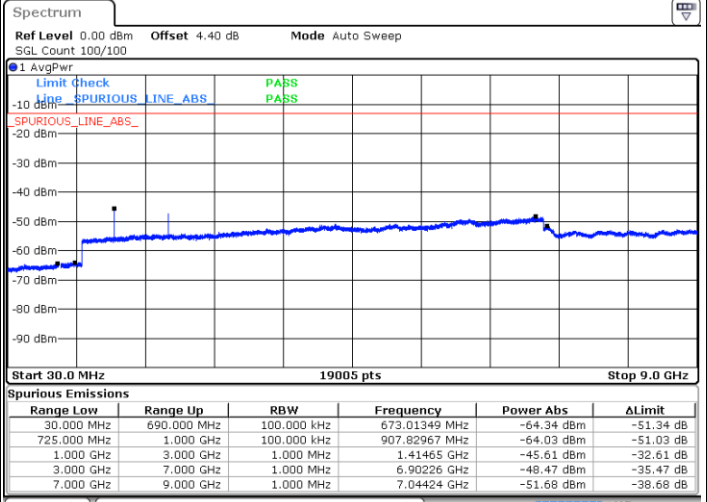

LTE Band 12 / 1.4MHz

Lowest Channel / QPSK

Lowest Channel / 16QAM

Date: 8 MAY 2018 17:57:43

Date: 8 MAY 2018 17:58:38

Middle Channel / QPSK

Middle Channel / 16QAM

Date: 8 MAY 2018 18:00:28

Date: 8 MAY 2018 17:59:33

LTE Band 12 / 1.4MHz

Highest Channel / QPSK

Date: 8 MAY 2018 18:01:23

Highest Channel / 16QAM

Date: 8 MAY 2018 18:02:18

LTE Band 12 / 3MHz

Lowest Channel / QPSK