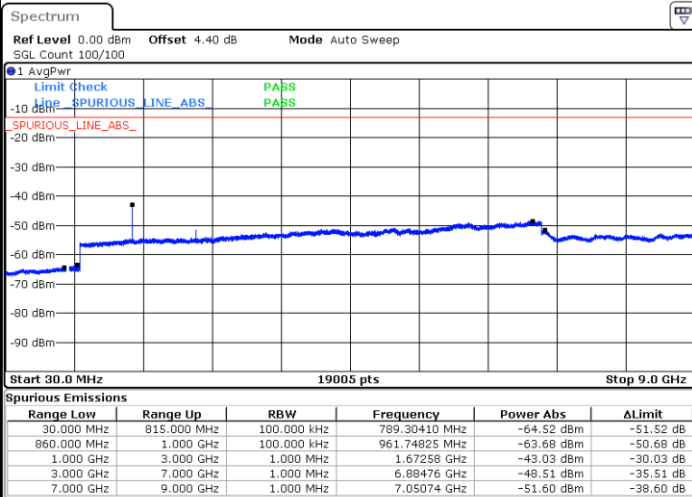

LTE Band 5 / 1.4MHz

Lowest Channel / QPSK

Lowest Channel / 16QAM

Date: 8 MAY 2018 11:18:38

Date: 8 MAY 2018 11:19:34

Middle Channel / QPSK

Middle Channel / 16QAM

Date: 8 MAY 2018 11:21:12

Date: 8 MAY 2018 11:22:07

LTE Band 5 / 1.4MHz

Highest Channel / QPSK

Date: 8 MAY.2018 11:30:17

Highest Channel / 16QAM

Date: 8 MAY.2018 11:31:12

LTE Band 5 / 3MHz

Lowest Channel / QPSK