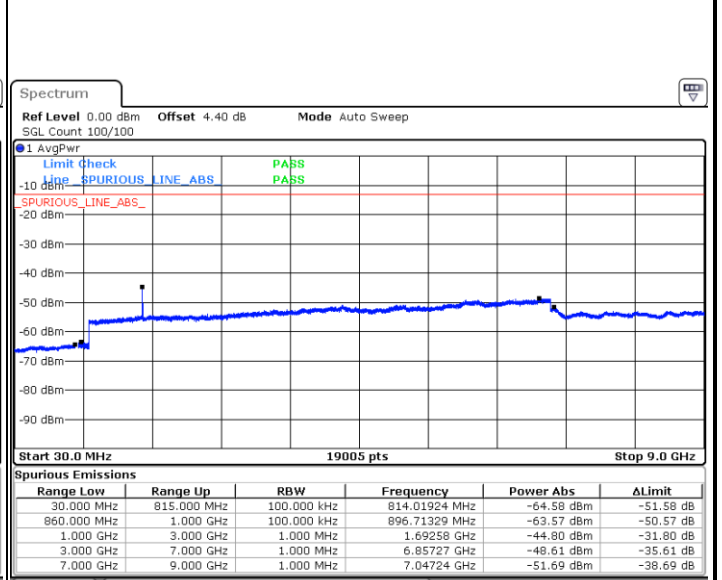

Date: 8 MAY 2018 11:22:07

LTE Band 5 / 1.4MHz

Highest Channel / QPSK

Date: 8 MAY.2018 11:30:17

Highest Channel / 16QAM

Date: 8 MAY.2018 11:31:12

LTE Band 5 / 3MHz

Lowest Channel / QPSK

Date: 8 MAY.2018 11:39:22

Lowest Channel / 16QAM

Date: 8 MAY.2018 11:40:17

LTE Band 5 / 3MHz

Middle Channel / QPSK

Date: 8 MAY 2018 11:41:55

Middle Channel / 16QAM

Date: 8 MAY 2018 11:42:50

Highest Channel / QPSK

Date: 8 MAY 2018 11:51:01

Highest Channel / 16QAM

Date: 8 MAY 2018 11:51:56

LTE Band 5 / 5MHz

Lowest Channel / QPSK

Lowest Channel / 16QAM

Date: 8 MAY.2018 12:00:06