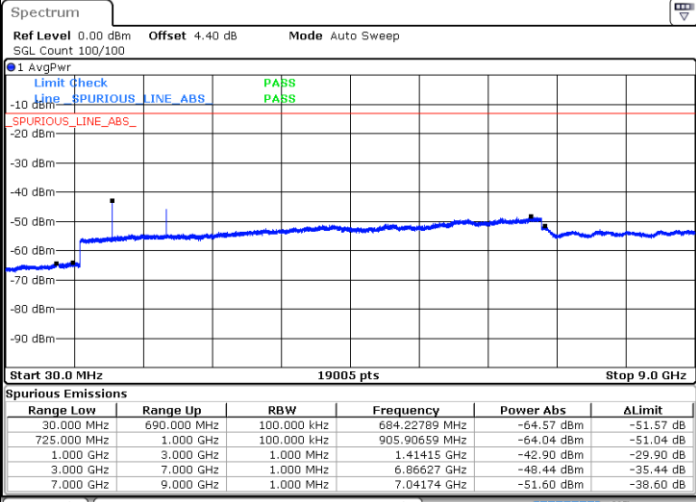

LTE Band 12 / 1.4MHz

Lowest Channel / QPSK

Lowest Channel / 16QAM

Date: 8 MAY 2018 17:57:43

Date: 8 MAY 2018 17:58:38

Middle Channel / QPSK

Middle Channel / 16QAM

Date: 8 MAY 2018 18:00:28

Date: 8 MAY 2018 17:59:33

LTE Band 12 / 1.4MHz

Highest Channel / QPSK

Date: 8 MAY 2018 18:01:23

Highest Channel / 16QAM

Date: 8 MAY 2018 18:02:18

LTE Band 12 / 3MHz

Lowest Channel / QPSK