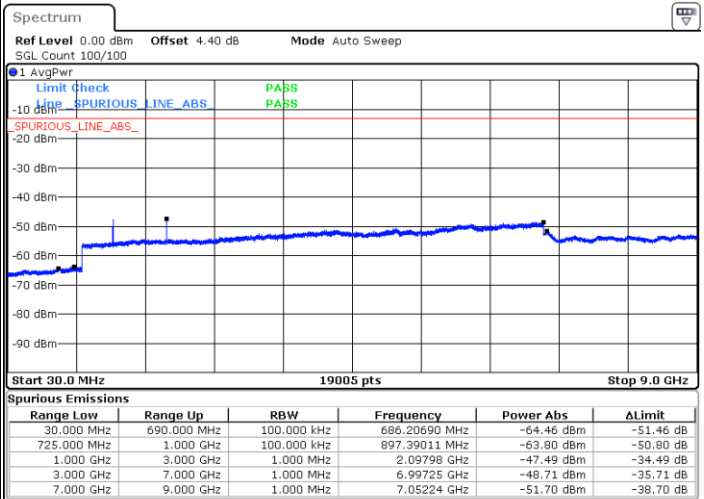

LTE Band 12 / 1.4MHz

Lowest Channel / QPSK

Lowest Channel / 16QAM

Date: 8 MAY 2018 17:57:43

Date: 8 MAY 2018 17:58:38

Middle Channel / QPSK

Middle Channel / 16QAM

Date: 8 MAY 2018 18:00:28

Date: 8 MAY 2018 17:59:33

LTE Band 12 / 1.4MHz

Highest Channel / QPSK

Date: 8 MAY 2018 18:01:23

Highest Channel / 16QAM

Date: 8 MAY 2018 18:02:18

LTE Band 12 / 3MHz

Lowest Channel / QPSK

Date: 8 MAY 2018 18:14:27

Lowest Channel / 16QAM

Date: 8 MAY 2018 18:15:22

LTE Band 12 / 3MHz

Middle Channel / QPSK

Middle Channel / 16QAM

Date: 8 MAY.2018 18:17:12

Date: 8 MAY.2018 18:16:17