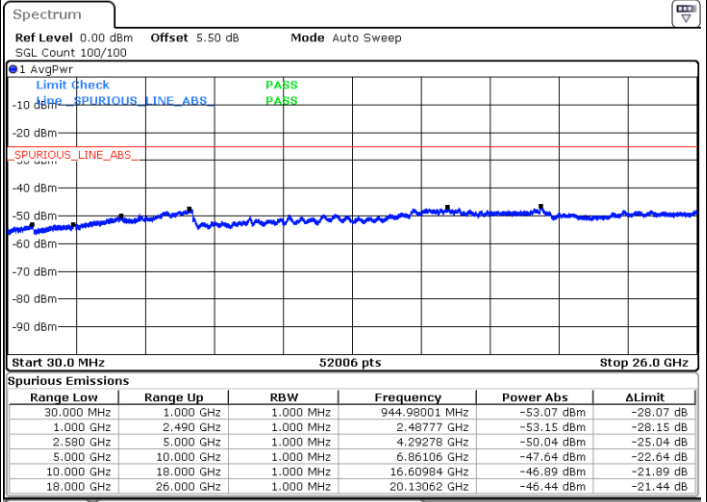

Highest Channel / 16QAM

Date: 8 MAY.2018 12:12:40

LTE Band 5 / 10MHz

Lowest Channel / QPSK

Date: 8 MAY.2018 12:20:51

Lowest Channel / 16QAM

Date: 8 MAY.2018 12:21:46

LTE Band 5 / 10MHz

Middle Channel / QPSK

Middle Channel / 16QAM

Date: 8 MAY.2018 12:23:24

Date: 8 MAY.2018 12:24:19

Highest Channel / QPSK

Highest Channel / 16QAM

Date: 8 MAY.2018 13:36:31

Date: 8 MAY.2018 13:41:11

LTE Band 7 / 5MHz

Lowest Channel / QPSK

Lowest Channel / 16QAM

Date: 8 MAY 2018 16:11:58

Date: 8 MAY 2018 16:11:03

Middle Channel / QPSK

Middle Channel / 16QAM

Date: 8 MAY 2018 16:12:53