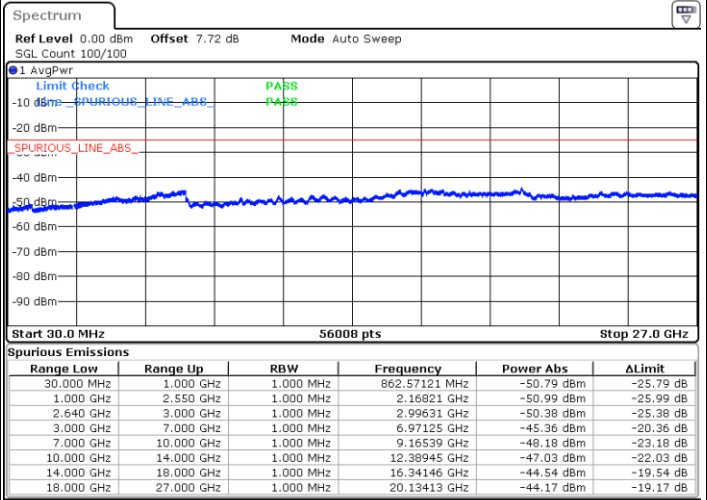

Date: 9 MAY.2018 09:07:34

LTE Band 13 / 5MHz

Highest Channel / QPSK

Highest Channel / 16QAM

LTE Band 13 / 10MHz

Middle Channel / QPSK

Middle Channel / 16QAM

LTE Band 38 / 5MHz

Lowest Channel / QPSK

Lowest Channel / 16QAM

Date: 9 MAY.2018 10:02:00

Date: 9 MAY.2018 10:02:56

Middle Channel / QPSK

Middle Channel / 16QAM

Date: 9 MAY.2018 10:03:51

Date: 9 MAY.2018 10:04:47

LTE Band 38 / 5MHz

Highest Channel / QPSK

Highest Channel / 16QAM

Date: 9 MAY.2018 10:05:42

Date: 9 MAY.2018 10:06:38

LTE Band 38 / 10MHz

Lowest Channel / QPSK

Lowest Channel / 16QAM