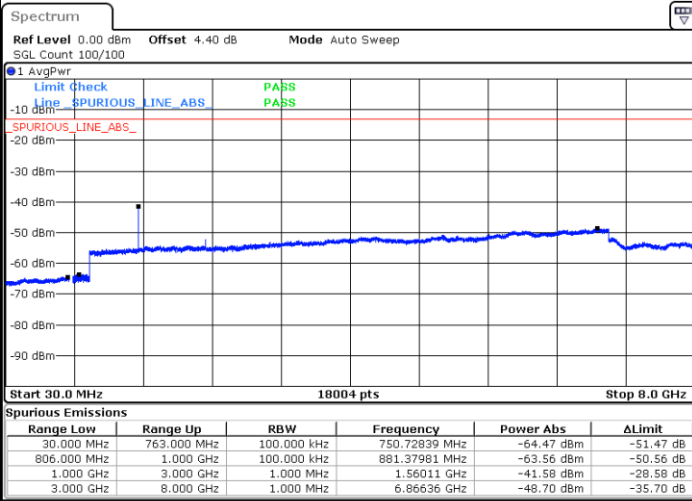

LTE Band 13 / 5MHz

Lowest Channel / QPSK

Lowest Channel / 16QAM

Date: 9 MAY.2018 09:05:01

Date: 9 MAY.2018 09:04:06

Middle Channel / QPSK

Middle Channel / 16QAM

Date: 9 MAY.2018 09:06:39

Date: 9 MAY.2018 09:07:34

LTE Band 13 / 5MHz

Highest Channel / QPSK

Highest Channel / 16QAM

LTE Band 13 / 10MHz

Middle Channel / QPSK

Middle Channel / 16QAM

LTE Band 38 / 5MHz