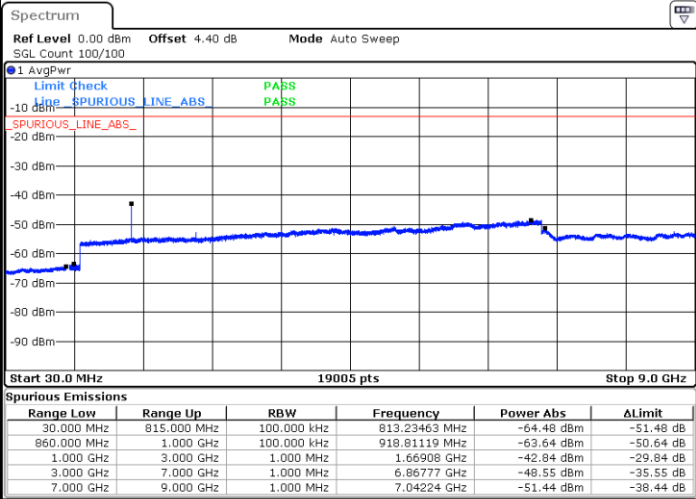

Highest Channel / QPSK

Date: 8 MAY 2018 11:51:01

Highest Channel / 16QAM

Date: 8 MAY 2018 11:51:56

LTE Band 5 / 5MHz

Lowest Channel / QPSK

Lowest Channel / 16QAM

Date: 8 MAY.2018 12:00:06

Date: 8 MAY.2018 12:01:02

Middle Channel / QPSK

Middle Channel / 16QAM

Date: 8 MAY.2018 12:02:40

Date: 8 MAY.2018 12:03:35

LTE Band 5 / 5MHz

Highest Channel / QPSK

Date: 8 MAY.2018 12:11:45

Highest Channel / 16QAM

Date: 8 MAY.2018 12:12:40

LTE Band 5 / 10MHz

Lowest Channel / QPSK

Date: 8 MAY.2018 12:20:51

Lowest Channel / 16QAM

Date: 8 MAY.2018 12:21:46

LTE Band 5 / 10MHz