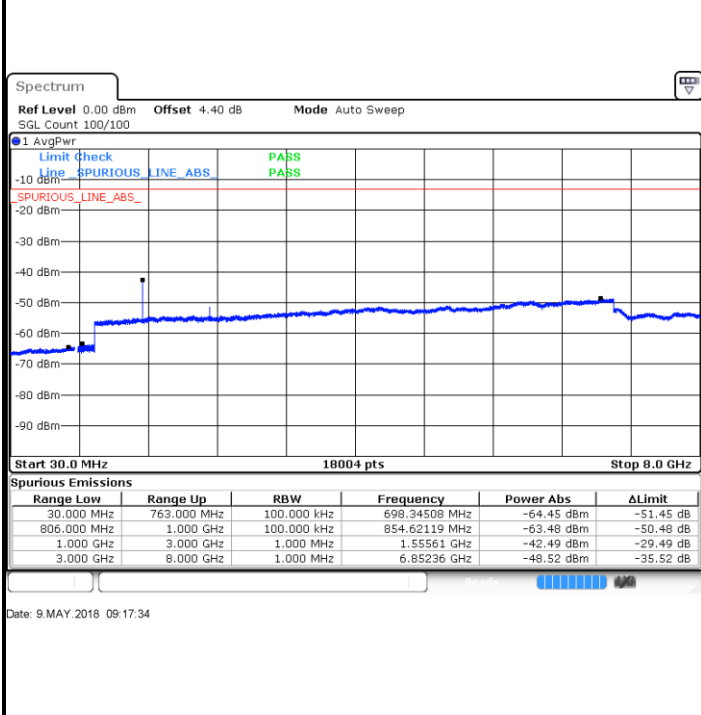

LTE Band 13 / 5MHz

Lowest Channel / QPSK

Lowest Channel / 16QAM

Date: 9 MAY.2018 09:05:01

Date: 9 MAY.2018 09:04:06

Middle Channel / QPSK

Middle Channel / 16QAM

Date: 9 MAY.2018 09:06:39

Date: 9 MAY.2018 09:07:34

LTE Band 13 / 5MHz

Highest Channel / QPSK

Highest Channel / 16QAM

LTE Band 13 / 10MHz

Middle Channel / QPSK

Middle Channel / 16QAM

LTE Band 38 / 5MHz

Lowest Channel / QPSK

Lowest Channel / 16QAM

Date: 9 MAY.2018 10:02:00

Date: 9 MAY.2018 10:02:56

Middle Channel / QPSK

Middle Channel / 16QAM

Date: 9 MAY.2018 10:03:51

Date: 9 MAY.2018 10:04:47