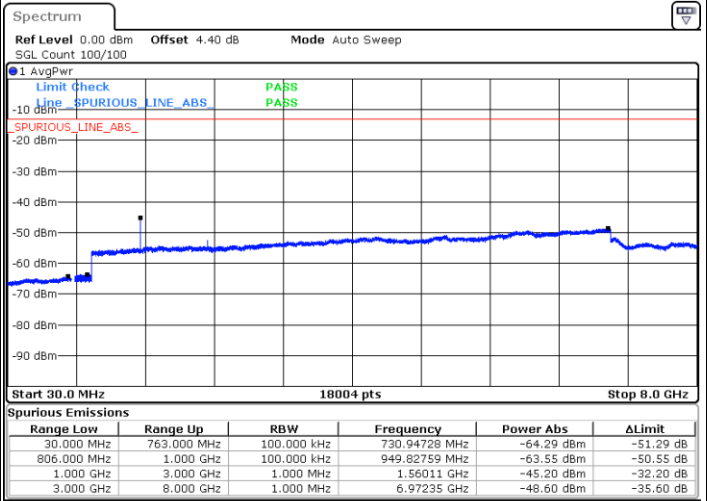

LTE Band 13 / 5MHz

Lowest Channel / QPSK

Lowest Channel / 16QAM

Date: 9 MAY.2018 09:05:01

Date: 9 MAY.2018 09:04:06

Middle Channel / QPSK

Middle Channel / 16QAM

Date: 9 MAY.2018 09:06:39

Date: 9 MAY.2018 09:07:34

LTE Band 13 / 5MHz

Highest Channel / QPSK

Highest Channel / 16QAM

LTE Band 13 / 10MHz

Middle Channel / QPSK

Middle Channel / 16QAM

LTE Band 38 / 5MHz