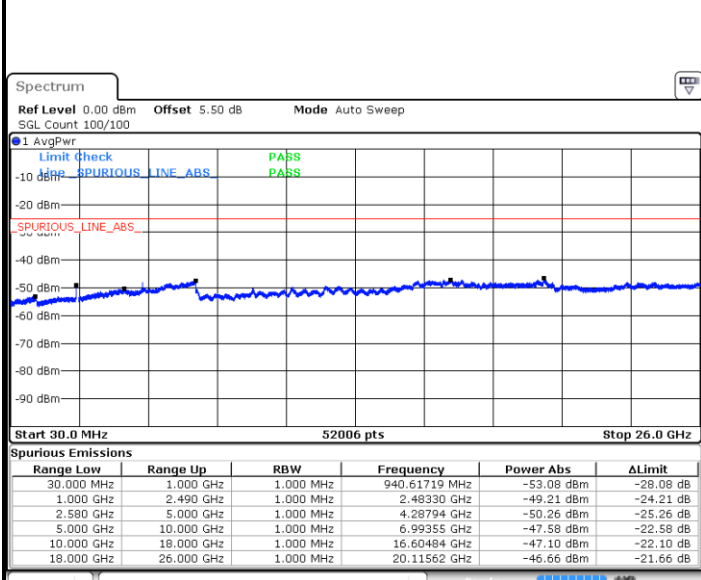

LTE Band 7 / 5MHz

Lowest Channel / QPSK

Lowest Channel / 16QAM

Date: 8 MAY 2018 16:11:58

Date: 8 MAY 2018 16:11:03

Middle Channel / QPSK

Middle Channel / 16QAM

Date: 8 MAY 2018 16:12:53

Date: 8 MAY 2018 16:13:48

LTE Band 7 / 5MHz

Highest Channel / QPSK

Date: 8 MAY.2018 16:21:39

Highest Channel / 16QAM

Date: 8 MAY.2018 16:20:45

LTE Band 7 / 10MHz

Lowest Channel / QPSK

Date: 8 MAY.2018 16:28:49

Lowest Channel / 16QAM

Date: 8 MAY.2018 16:27:55

LTE Band 7 / 10MHz

Middle Channel / QPSK

Middle Channel / 16QAM

Date: 8 MAY 2018 16:29:44

Date: 8 MAY 2018 16:30:38

Highest Channel / QPSK

Highest Channel / 16QAM

Date: 8 MAY 2018 16:38:28

Date: 8 MAY 2018 16:37:34

LTE Band 7 / 15MHz

Lowest Channel / QPSK

Lowest Channel / 16QAM

Date: 8 MAY.2018 16:45:38