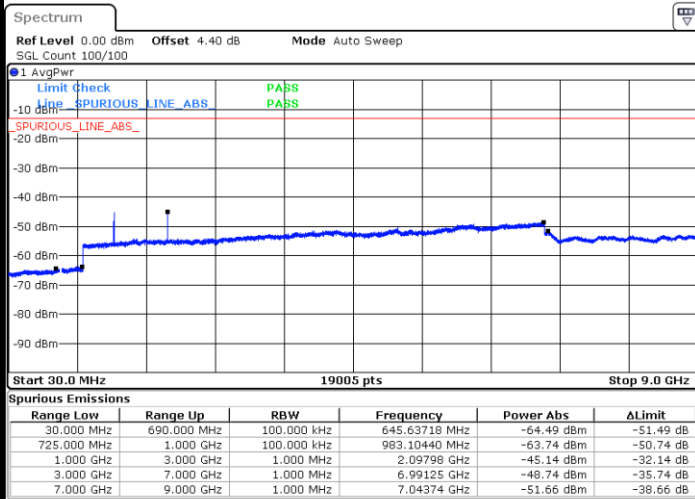

LTE Band 12 / 1.4MHz

Lowest Channel / QPSK

Lowest Channel / 16QAM

Date: 8 MAY 2018 17:57:43

Date: 8 MAY 2018 17:58:38

Middle Channel / QPSK

Middle Channel / 16QAM

Date: 8 MAY 2018 18:00:28

Date: 8 MAY 2018 17:59:33

LTE Band 12 / 1.4MHz

Highest Channel / QPSK

Date: 8 MAY 2018 18:01:23

Highest Channel / 16QAM

Date: 8 MAY 2018 18:02:18

LTE Band 12 / 3MHz

Lowest Channel / QPSK

Date: 8 MAY 2018 18:14:27

Lowest Channel / 16QAM

Date: 8 MAY 2018 18:15:22

LTE Band 12 / 3MHz

Middle Channel / QPSK

Middle Channel / 16QAM

Date: 8 MAY.2018 18:17:12

Date: 8 MAY.2018 18:16:17