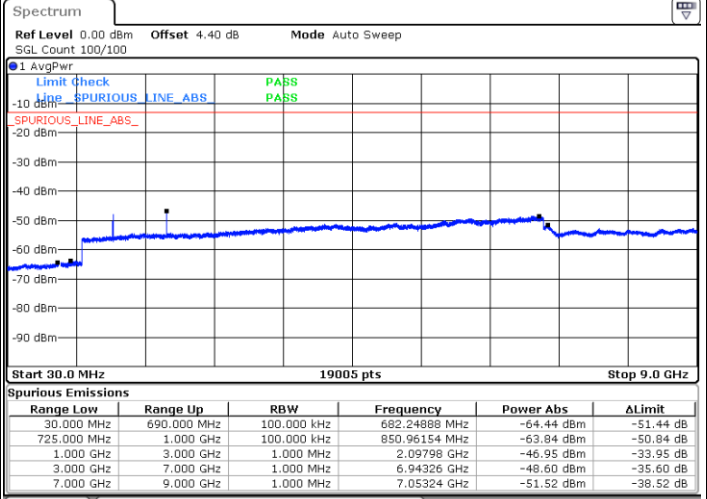

Highest Channel / 16QAM

Date: 8 MAY.2018 17:11:54

LTE Band 7 / 20MHz

Lowest Channel / QPSK

Date: 8 MAY.2018 17:19:58

Lowest Channel / 16QAM

Date: 8 MAY.2018 17:19:03

LTE Band 7 / 20MHz

Middle Channel / QPSK

Middle Channel / 16QAM

Date: 8 MAY 2018 17:20:52

Date: 8 MAY 2018 17:21:47

Highest Channel / QPSK

Highest Channel / 16QAM

Date: 8 MAY 2018 17:29:36

Date: 8 MAY 2018 17:28:41

LTE Band 12 / 1.4MHz

Lowest Channel / QPSK

Lowest Channel / 16QAM

Date: 8 MAY 2018 17:57:43

Date: 8 MAY 2018 17:58:38

Middle Channel / QPSK

Middle Channel / 16QAM

Date: 8 MAY 2018 18:00:28