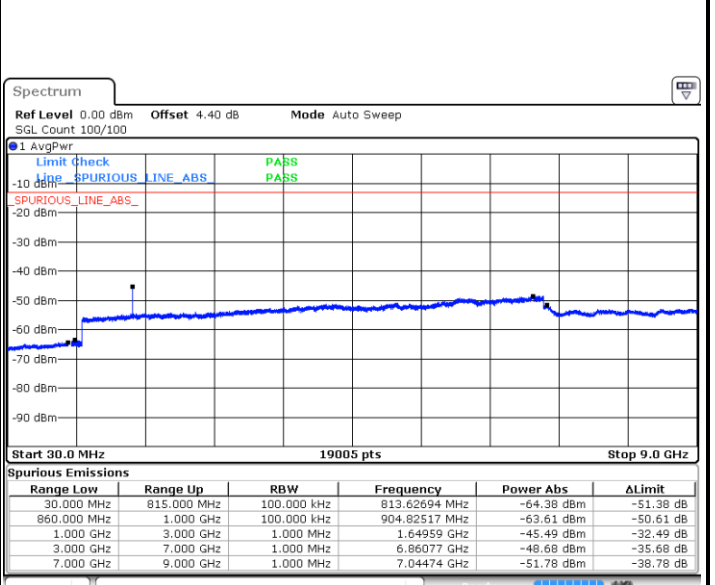

Date: 8 MAY.2018 12:01:02

Middle Channel / QPSK

Middle Channel / 16QAM

Date: 8 MAY.2018 12:02:40

Date: 8 MAY.2018 12:03:35

LTE Band 5 / 5MHz

Highest Channel / QPSK

Date: 8 MAY.2018 12:11:45

Highest Channel / 16QAM

Date: 8 MAY.2018 12:12:40

LTE Band 5 / 10MHz

Lowest Channel / QPSK

Date: 8 MAY.2018 12:20:51

Lowest Channel / 16QAM

Date: 8 MAY.2018 12:21:46

LTE Band 5 / 10MHz

Middle Channel / QPSK

Middle Channel / 16QAM

Date: 8 MAY.2018 12:23:24

Date: 8 MAY.2018 12:24:19

Highest Channel / QPSK

Highest Channel / 16QAM

Date: 8 MAY.2018 13:36:31

Date: 8 MAY.2018 13:41:11

LTE Band 7 / 5MHz

Lowest Channel / QPSK

Lowest Channel / 16QAM

Date: 8 MAY 2018 16:11:58

Date: 8 MAY 2018 16:11:03

Middle Channel / QPSK

Middle Channel / 16QAM

Date: 8 MAY 2018 16:12:53