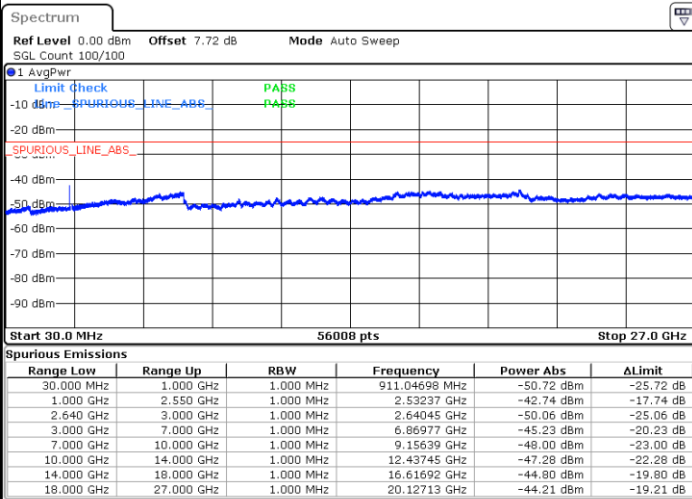

Lowest Channel / QPSK

Lowest Channel / 16QAM

Date: 9 MAY.2018 10:02:00

Date: 9 MAY.2018 10:02:56

Middle Channel / QPSK

Middle Channel / 16QAM

Date: 9 MAY.2018 10:03:51

Date: 9 MAY.2018 10:04:47

LTE Band 38 / 5MHz

Highest Channel / QPSK

Highest Channel / 16QAM

Date: 9 MAY.2018 10:05:42

Date: 9 MAY.2018 10:06:38

LTE Band 38 / 10MHz

Lowest Channel / QPSK

Lowest Channel / 16QAM

Date: 9 MAY.2018 10:07:33

Date: 9 MAY.2018 10:08:28

LTE Band 38 / 10MHz

Middle Channel / QPSK

Middle Channel / 16QAM

Date: 9 MAY 2018 10:09:24

Date: 9 MAY 2018 10:10:19

Highest Channel / QPSK