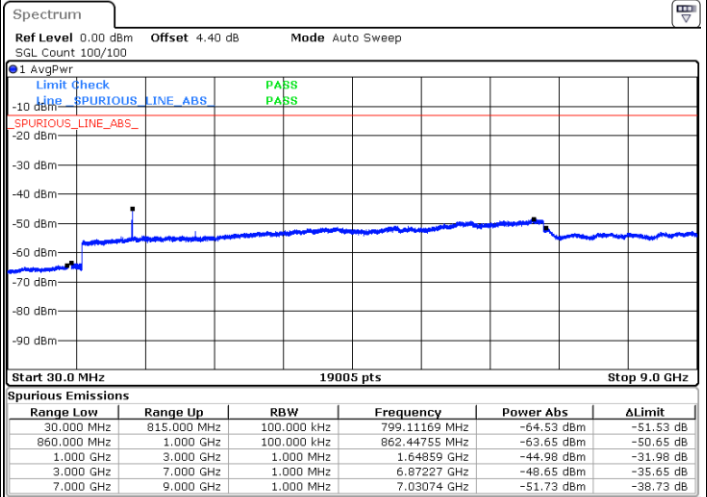

LTE Band 5 / 1.4MHz

Lowest Channel / QPSK

Lowest Channel / 16QAM

Date: 8 MAY 2018 11:18:38

Date: 8 MAY 2018 11:19:34

Middle Channel / QPSK

Middle Channel / 16QAM

Date: 8 MAY 2018 11:21:12

Date: 8 MAY 2018 11:22:07

LTE Band 5 / 1.4MHz

Highest Channel / QPSK

Date: 8 MAY.2018 11:30:17

Highest Channel / 16QAM

Date: 8 MAY.2018 11:31:12

LTE Band 5 / 3MHz

Lowest Channel / QPSK