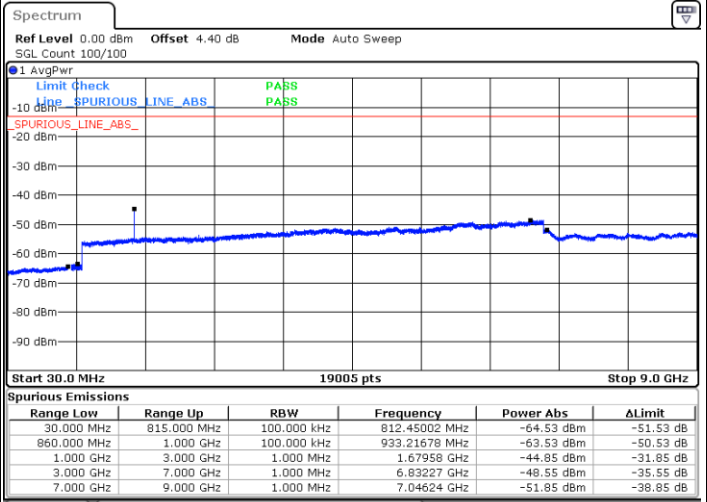

Highest Channel / 16QAM

Date: 8 MAY.2018 12:12:40

LTE Band 5 / 10MHz

Lowest Channel / QPSK

Date: 8 MAY.2018 12:20:51

Lowest Channel / 16QAM

Date: 8 MAY.2018 12:21:46

LTE Band 5 / 10MHz

Middle Channel / QPSK

Middle Channel / 16QAM

Date: 8 MAY.2018 12:23:24

Date: 8 MAY.2018 12:24:19

Highest Channel / QPSK

Highest Channel / 16QAM

Date: 8 MAY.2018 13:36:31

Date: 8 MAY.2018 13:41:11

LTE Band 7 / 5MHz

Lowest Channel / QPSK

Lowest Channel / 16QAM

Date: 8 MAY 2018 16:11:58

Date: 8 MAY 2018 16:11:03

Middle Channel / QPSK

Middle Channel / 16QAM

Date: 8 MAY 2018 16:12:53

Date: 8 MAY 2018 16:13:48

LTE Band 7 / 5MHz

Highest Channel / QPSK

Date: 8 MAY.2018 16:21:39

Highest Channel / 16QAM

Date: 8 MAY.2018 16:20:45

LTE Band 7 / 10MHz

Lowest Channel / QPSK