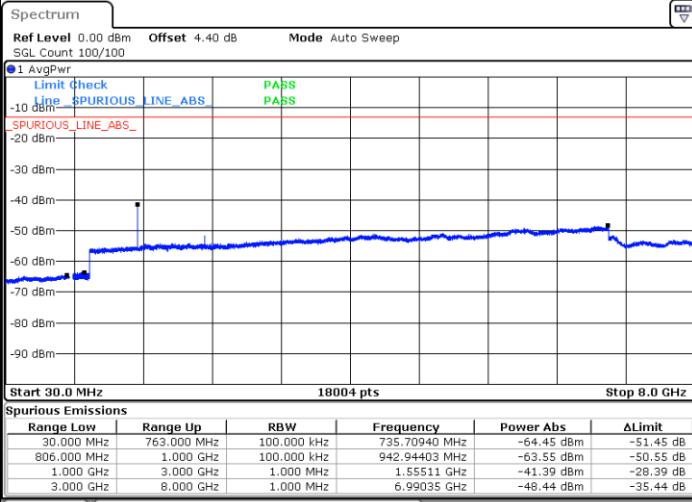

Highest Channel / 16QAM

Date: 8 MAY.2018 18:35:47

LTE Band 12 / 10MHz

Lowest Channel / QPSK

Date: 8 MAY.2018 18:47:55

Lowest Channel / 16QAM

Date: 8 MAY.2018 18:48:50

LTE Band 12 / 10MHz

Middle Channel / QPSK

Date: 8 MAY 2018 18:50:41

Middle Channel / 16QAM

Date: 8 MAY 2018 18:49:46

Highest Channel / QPSK

Date: 8 MAY 2018 18:51:36

Highest Channel / 16QAM

Date: 8 MAY 2018 18:52:31

LTE Band 13 / 5MHz

Lowest Channel / QPSK

Lowest Channel / 16QAM

Date: 9 MAY.2018 09:05:01

Date: 9 MAY.2018 09:04:06

Middle Channel / QPSK

Middle Channel / 16QAM

Date: 9 MAY.2018 09:06:39