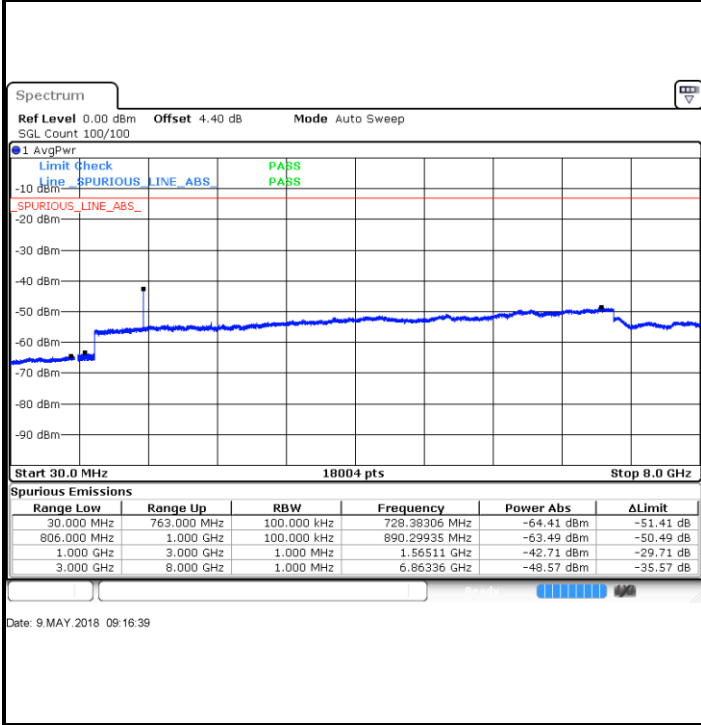

Highest Channel / 16QAM

Date: 8 MAY.2018 18:35:47

LTE Band 12 / 10MHz

Lowest Channel / QPSK

Date: 8 MAY.2018 18:47:55

Lowest Channel / 16QAM

Date: 8 MAY.2018 18:48:50

LTE Band 12 / 10MHz

Middle Channel / QPSK

Date: 8 MAY 2018 18:50:41

Middle Channel / 16QAM

Date: 8 MAY 2018 18:49:46

Highest Channel / QPSK

Date: 8 MAY 2018 18:51:36

Highest Channel / 16QAM

Date: 8 MAY 2018 18:52:31

LTE Band 13 / 5MHz

Lowest Channel / QPSK

Lowest Channel / 16QAM

Date: 9 MAY.2018 09:05:01

Date: 9 MAY.2018 09:04:06

Middle Channel / QPSK

Middle Channel / 16QAM

Date: 9 MAY.2018 09:06:39

Date: 9 MAY.2018 09:07:34

LTE Band 13 / 5MHz

Highest Channel / QPSK

Highest Channel / 16QAM

LTE Band 13 / 10MHz

Middle Channel / QPSK

Middle Channel / 16QAM

LTE Band 38 / 5MHz