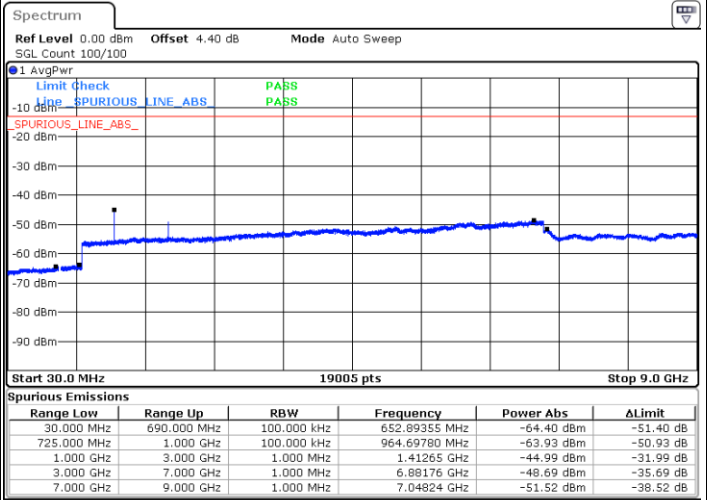

Date: 8 MAY 2018 17:59:33

LTE Band 12 / 1.4MHz

Highest Channel / QPSK

Date: 8 MAY 2018 18:01:23

Highest Channel / 16QAM

Date: 8 MAY 2018 18:02:18

LTE Band 12 / 3MHz

Lowest Channel / QPSK

Date: 8 MAY 2018 18:14:27

Lowest Channel / 16QAM

Date: 8 MAY 2018 18:15:22

LTE Band 12 / 3MHz

Middle Channel / QPSK

Middle Channel / 16QAM

Date: 8 MAY.2018 18:17:12

Date: 8 MAY.2018 18:16:17

Highest Channel / QPSK

Highest Channel / 16QAM

Date: 8 MAY.2018 18:18:07

Date: 8 MAY.2018 18:19:03

LTE Band 12 / 5MHz

Lowest Channel / QPSK

Lowest Channel / 16QAM

Date: 8 MAY.2018 18:31:11