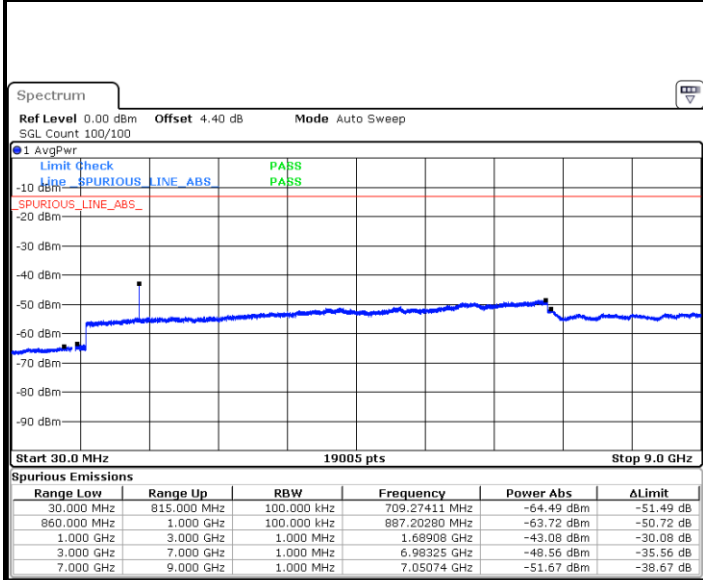

Highest Channel / QPSK

Date: 8 MAY 2018 11:51:01

Highest Channel / 16QAM

Date: 8 MAY 2018 11:51:56

LTE Band 5 / 5MHz

Lowest Channel / QPSK

Lowest Channel / 16QAM

Date: 8 MAY.2018 12:00:06

Date: 8 MAY.2018 12:01:02

Middle Channel / QPSK

Middle Channel / 16QAM

Date: 8 MAY.2018 12:02:40

Date: 8 MAY.2018 12:03:35

LTE Band 5 / 5MHz

Highest Channel / QPSK

Date: 8 MAY.2018 12:11:45

Highest Channel / 16QAM

Date: 8 MAY.2018 12:12:40

LTE Band 5 / 10MHz

Lowest Channel / QPSK

Date: 8 MAY.2018 12:20:51

Lowest Channel / 16QAM

Date: 8 MAY.2018 12:21:46

LTE Band 5 / 10MHz