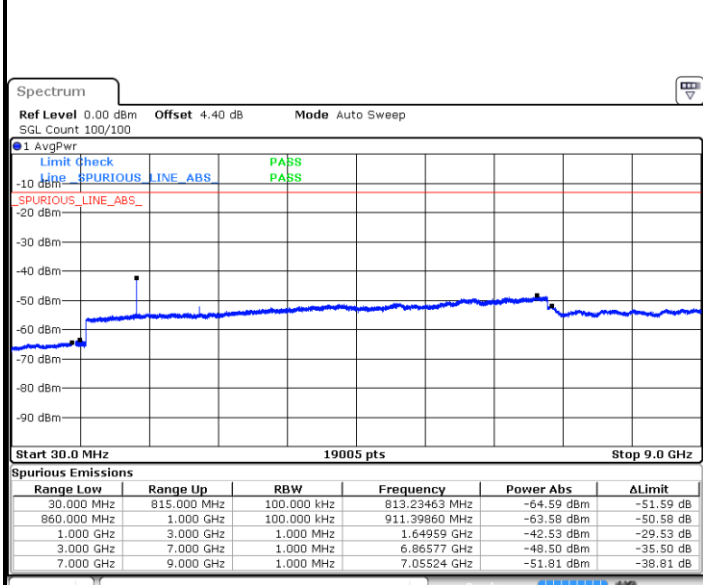

Highest Channel / QPSK

Date: 8 MAY 2018 11:51:01

Highest Channel / 16QAM

Date: 8 MAY 2018 11:51:56

LTE Band 5 / 5MHz

Lowest Channel / QPSK

Lowest Channel / 16QAM

Date: 8 MAY.2018 12:00:06

Date: 8 MAY.2018 12:01:02

Middle Channel / QPSK

Middle Channel / 16QAM

Date: 8 MAY.2018 12:02:40

Date: 8 MAY.2018 12:03:35

LTE Band 5 / 5MHz

Highest Channel / QPSK

Date: 8 MAY.2018 12:11:45

Highest Channel / 16QAM

Date: 8 MAY.2018 12:12:40

LTE Band 5 / 10MHz

Lowest Channel / QPSK

Date: 8 MAY.2018 12:20:51

Lowest Channel / 16QAM

Date: 8 MAY.2018 12:21:46

LTE Band 5 / 10MHz