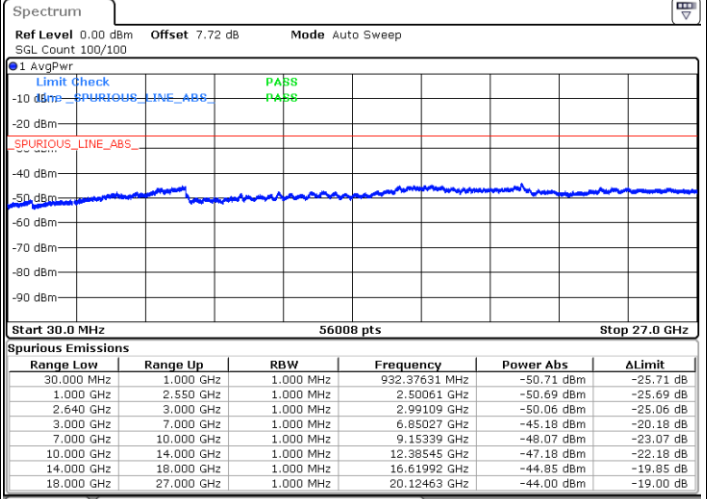

LTE Band 13 / 5MHz

Lowest Channel / QPSK

Lowest Channel / 16QAM

Date: 9 MAY.2018 09:05:01

Date: 9 MAY.2018 09:04:06

Middle Channel / QPSK

Middle Channel / 16QAM

Date: 9 MAY.2018 09:06:39

Date: 9 MAY.2018 09:07:34

LTE Band 13 / 5MHz

Highest Channel / QPSK

Highest Channel / 16QAM

LTE Band 13 / 10MHz

Middle Channel / QPSK

Middle Channel / 16QAM

LTE Band 38 / 5MHz

Lowest Channel / QPSK

Lowest Channel / 16QAM

Date: 9 MAY.2018 10:02:00

Date: 9 MAY.2018 10:02:56

Middle Channel / QPSK

Middle Channel / 16QAM

Date: 9 MAY.2018 10:03:51

Date: 9 MAY.2018 10:04:47