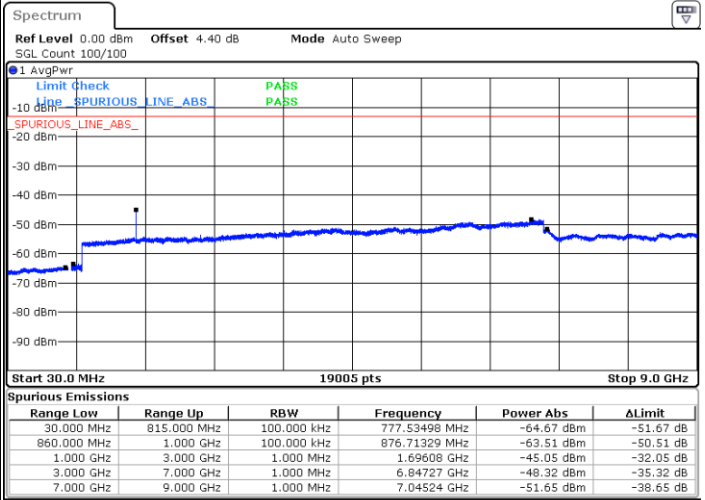

LTE Band 5 / 1.4MHz

Lowest Channel / QPSK

Lowest Channel / 16QAM

Date: 8 MAY 2018 11:18:38

Date: 8 MAY 2018 11:19:34

Middle Channel / QPSK

Middle Channel / 16QAM

Date: 8 MAY 2018 11:21:12

Date: 8 MAY 2018 11:22:07

LTE Band 5 / 1.4MHz

Highest Channel / QPSK

Date: 8 MAY.2018 11:30:17

Highest Channel / 16QAM

Date: 8 MAY.2018 11:31:12

LTE Band 5 / 3MHz

Lowest Channel / QPSK

Date: 8 MAY.2018 11:39:22

Lowest Channel / 16QAM

Date: 8 MAY.2018 11:40:17

LTE Band 5 / 3MHz

Middle Channel / QPSK

Date: 8 MAY 2018 11:41:55

Middle Channel / 16QAM

Date: 8 MAY 2018 11:42:50

Highest Channel / QPSK

Date: 8 MAY 2018 11:51:01

Highest Channel / 16QAM

Date: 8 MAY 2018 11:51:56

LTE Band 5 / 5MHz

Lowest Channel / QPSK

Lowest Channel / 16QAM

Date: 8 MAY.2018 12:00:06