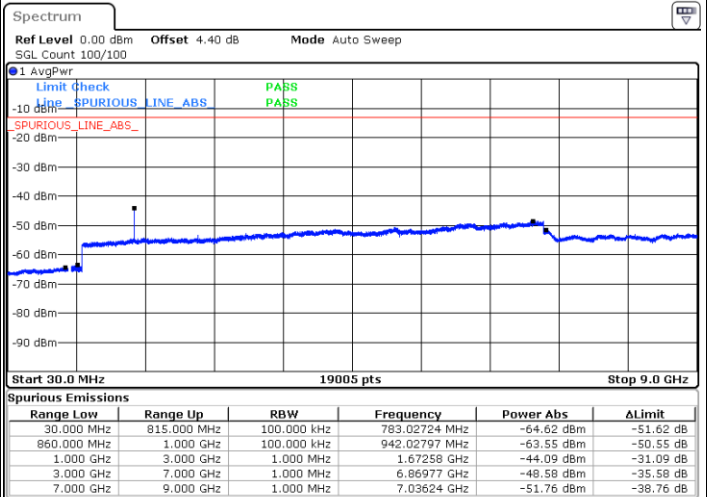

LTE Band 5 / 1.4MHz

Lowest Channel / QPSK

Lowest Channel / 16QAM

Date: 8 MAY 2018 11:18:38

Date: 8 MAY 2018 11:19:34

Middle Channel / QPSK

Middle Channel / 16QAM

Date: 8 MAY 2018 11:21:12

Date: 8 MAY 2018 11:22:07

LTE Band 5 / 1.4MHz

Highest Channel / QPSK

Date: 8 MAY.2018 11:30:17

Highest Channel / 16QAM

Date: 8 MAY.2018 11:31:12

LTE Band 5 / 3MHz

Lowest Channel / QPSK