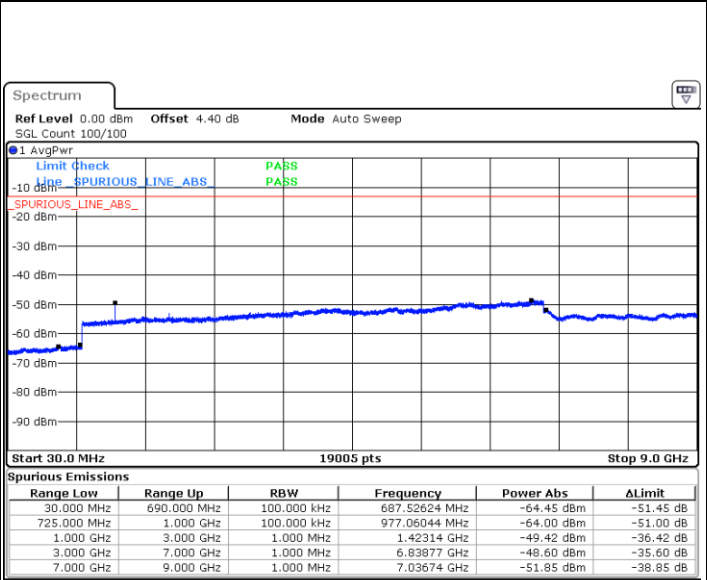

Highest Channel / QPSK

Highest Channel / 16QAM

Date: 8 MAY.2018 18:18:07

Date: 8 MAY.2018 18:19:03

LTE Band 12 / 5MHz

Lowest Channel / QPSK

Lowest Channel / 16QAM

Date: 8 MAY.2018 18:31:11

Date: 8 MAY.2018 18:32:06

Middle Channel / QPSK

Middle Channel / 16QAM

Date: 8 MAY.2018 18:33:56

Date: 8 MAY.2018 18:33:01

LTE Band 12 / 5MHz

Highest Channel / QPSK

Date: 8 MAY.2018 18:34:52

Highest Channel / 16QAM

Date: 8 MAY.2018 18:35:47

LTE Band 12 / 10MHz

Lowest Channel / QPSK

Date: 8 MAY.2018 18:47:55

Lowest Channel / 16QAM

Date: 8 MAY.2018 18:48:50

LTE Band 12 / 10MHz