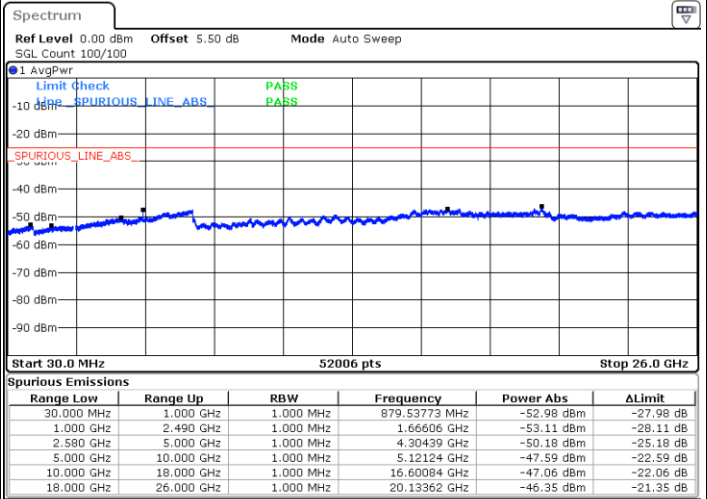

Date: 8 MAY 2018 16:13:48

LTE Band 7 / 5MHz

Highest Channel / QPSK

Date: 8 MAY.2018 16:21:39

Highest Channel / 16QAM

Date: 8 MAY.2018 16:20:45

LTE Band 7 / 10MHz

Lowest Channel / QPSK

Date: 8 MAY.2018 16:28:49

Lowest Channel / 16QAM

Date: 8 MAY.2018 16:27:55

LTE Band 7 / 10MHz

Middle Channel / QPSK

Middle Channel / 16QAM

Date: 8 MAY 2018 16:29:44

Date: 8 MAY 2018 16:30:38

Highest Channel / QPSK

Highest Channel / 16QAM

Date: 8 MAY 2018 16:38:28

Date: 8 MAY 2018 16:37:34

LTE Band 7 / 15MHz

Lowest Channel / QPSK

Lowest Channel / 16QAM

Date: 8 MAY.2018 16:45:38