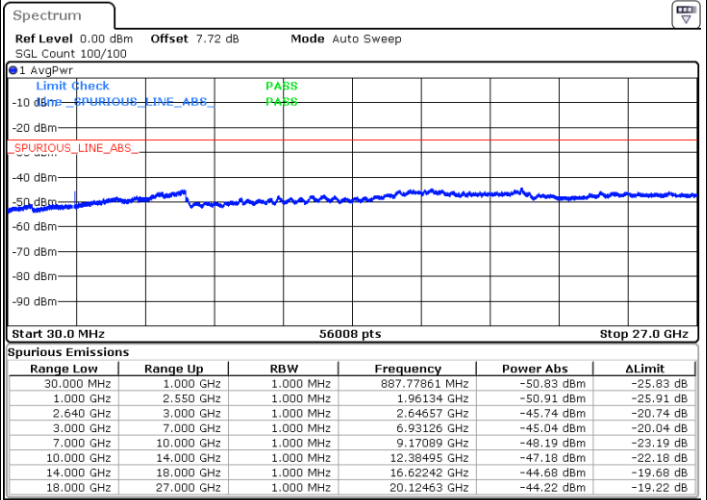

LTE Band 38 / 5MHz

Highest Channel / QPSK

Highest Channel / 16QAM

Date: 9 MAY.2018 10:05:42

Date: 9 MAY.2018 10:06:38

LTE Band 38 / 10MHz

Lowest Channel / QPSK

Lowest Channel / 16QAM

Date: 9 MAY.2018 10:07:33

Date: 9 MAY.2018 10:08:28

LTE Band 38 / 10MHz

Middle Channel / QPSK

Middle Channel / 16QAM

Date: 9 MAY 2018 10:09:24

Date: 9 MAY 2018 10:10:19

Highest Channel / QPSK

Highest Channel / 16QAM

Date: 9 MAY 2018 10:11:15

Date: 9 MAY 2018 10:12:10