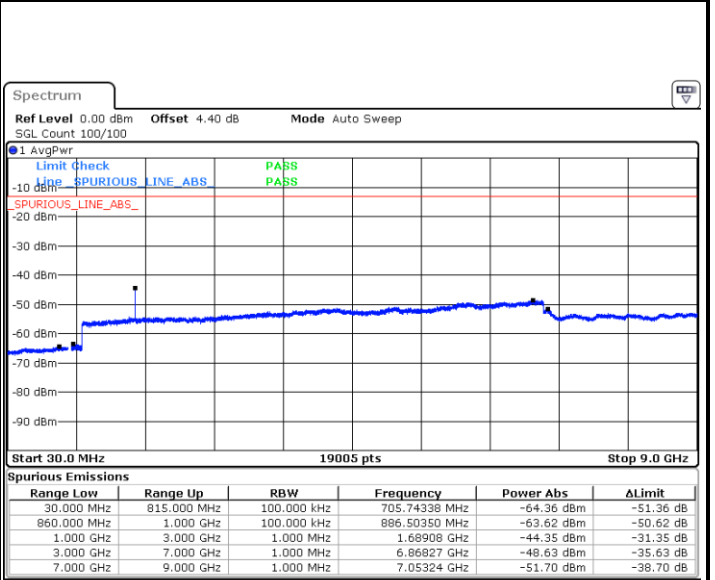

Highest Channel / QPSK

Date: 8 MAY 2018 11:51:01

Highest Channel / 16QAM

Date: 8 MAY 2018 11:51:56

LTE Band 5 / 5MHz

Lowest Channel / QPSK

Lowest Channel / 16QAM

Date: 8 MAY.2018 12:00:06

Date: 8 MAY.2018 12:01:02

Middle Channel / QPSK

Middle Channel / 16QAM

Date: 8 MAY.2018 12:02:40

Date: 8 MAY.2018 12:03:35

LTE Band 5 / 5MHz

Highest Channel / QPSK

Date: 8 MAY.2018 12:11:45

Highest Channel / 16QAM

Date: 8 MAY.2018 12:12:40

LTE Band 5 / 10MHz

Lowest Channel / QPSK

Date: 8 MAY.2018 12:20:51

Lowest Channel / 16QAM

Date: 8 MAY.2018 12:21:46

LTE Band 5 / 10MHz