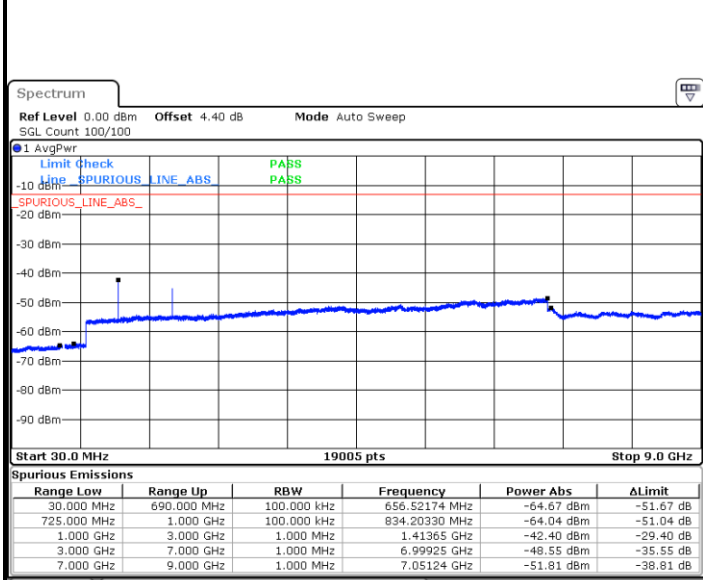

Highest Channel / 16QAM

Date: 8 MAY.2018 18:35:47

LTE Band 12 / 10MHz

Lowest Channel / QPSK

Date: 8 MAY.2018 18:47:55

Lowest Channel / 16QAM

Date: 8 MAY.2018 18:48:50

LTE Band 12 / 10MHz

Middle Channel / QPSK

Date: 8 MAY 2018 18:50:41

Middle Channel / 16QAM

Date: 8 MAY 2018 18:49:46

Highest Channel / QPSK

Date: 8 MAY 2018 18:51:36

Highest Channel / 16QAM

Date: 8 MAY 2018 18:52:31

LTE Band 13 / 5MHz

Lowest Channel / QPSK

Lowest Channel / 16QAM

Date: 9 MAY.2018 09:05:01

Date: 9 MAY.2018 09:04:06

Middle Channel / QPSK

Middle Channel / 16QAM

Date: 9 MAY.2018 09:06:39