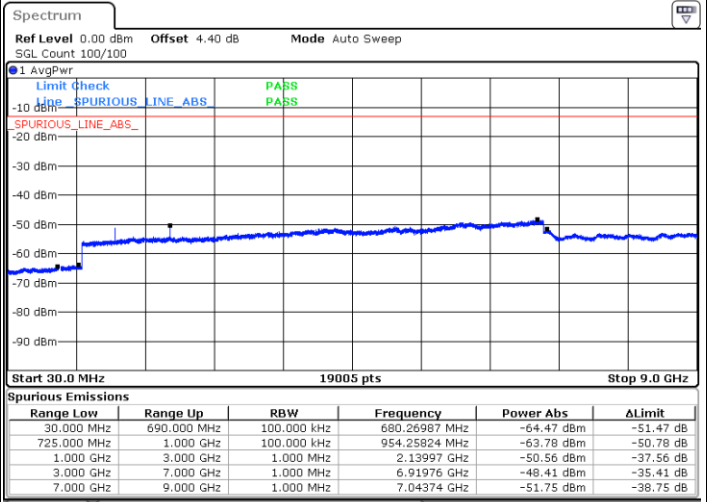

Date: 8 MAY 2018 17:59:33

LTE Band 12 / 1.4MHz

Highest Channel / QPSK

Date: 8 MAY 2018 18:01:23

Highest Channel / 16QAM

Date: 8 MAY 2018 18:02:18

LTE Band 12 / 3MHz

Lowest Channel / QPSK

Date: 8 MAY 2018 18:14:27

Lowest Channel / 16QAM

Date: 8 MAY 2018 18:15:22

LTE Band 12 / 3MHz

Middle Channel / QPSK

Middle Channel / 16QAM

Date: 8 MAY.2018 18:17:12

Date: 8 MAY.2018 18:16:17

Highest Channel / QPSK

Highest Channel / 16QAM

Date: 8 MAY.2018 18:18:07

Date: 8 MAY.2018 18:19:03

LTE Band 12 / 5MHz

Lowest Channel / QPSK

Lowest Channel / 16QAM

Date: 8 MAY.2018 18:31:11