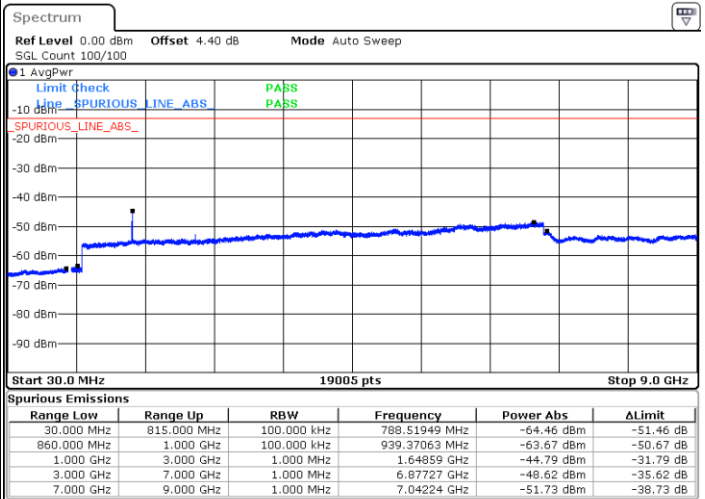

LTE Band 5 / 1.4MHz

Lowest Channel / QPSK

Lowest Channel / 16QAM

Date: 8 MAY 2018 11:18:38

Date: 8 MAY 2018 11:19:34

Middle Channel / QPSK

Middle Channel / 16QAM

Date: 8 MAY 2018 11:21:12

Date: 8 MAY 2018 11:22:07

LTE Band 5 / 1.4MHz

Highest Channel / QPSK

Date: 8 MAY.2018 11:30:17

Highest Channel / 16QAM

Date: 8 MAY.2018 11:31:12

LTE Band 5 / 3MHz

Lowest Channel / QPSK

Date: 8 MAY.2018 11:39:22

Lowest Channel / 16QAM

Date: 8 MAY.2018 11:40:17

LTE Band 5 / 3MHz

Middle Channel / QPSK

Date: 8 MAY 2018 11:41:55

Middle Channel / 16QAM

Date: 8 MAY 2018 11:42:50

Highest Channel / QPSK

Date: 8 MAY 2018 11:51:01

Highest Channel / 16QAM

Date: 8 MAY 2018 11:51:56

LTE Band 5 / 5MHz

Lowest Channel / QPSK

Lowest Channel / 16QAM

Date: 8 MAY.2018 12:00:06