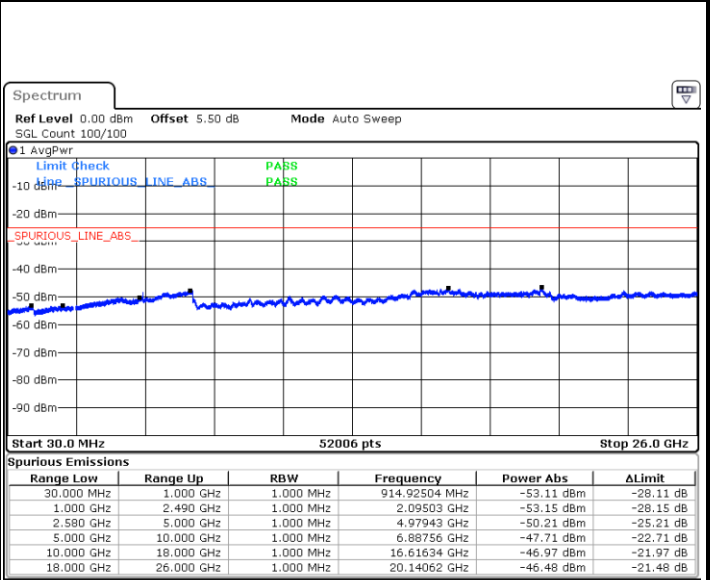

LTE Band 7 / 5MHz

Lowest Channel / QPSK

Lowest Channel / 16QAM

Date: 8 MAY 2018 16:11:58

Date: 8 MAY 2018 16:11:03

Middle Channel / QPSK

Middle Channel / 16QAM

Date: 8 MAY 2018 16:12:53

Date: 8 MAY 2018 16:13:48

LTE Band 7 / 5MHz

Highest Channel / QPSK

Date: 8 MAY.2018 16:21:39

Highest Channel / 16QAM

Date: 8 MAY.2018 16:20:45

LTE Band 7 / 10MHz

Lowest Channel / QPSK

Date: 8 MAY.2018 16:28:49

Lowest Channel / 16QAM

Date: 8 MAY.2018 16:27:55

LTE Band 7 / 10MHz

Middle Channel / QPSK

Middle Channel / 16QAM

Date: 8 MAY 2018 16:29:44

Date: 8 MAY 2018 16:30:38

Highest Channel / QPSK

Highest Channel / 16QAM

Date: 8 MAY 2018 16:38:28

Date: 8 MAY 2018 16:37:34

LTE Band 7 / 15MHz

Lowest Channel / QPSK

Lowest Channel / 16QAM

Date: 8 MAY.2018 16:45:38