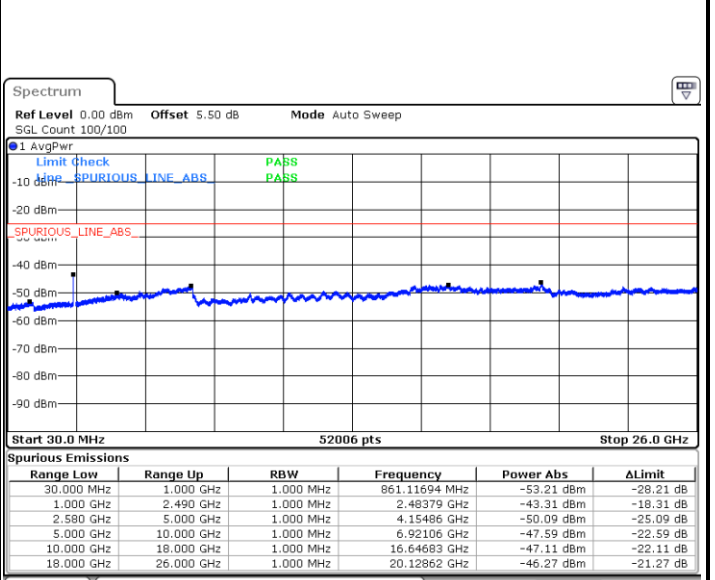

Date: 8 MAY.2018 16:44:43

Middle Channel / QPSK

Middle Channel / 16QAM

Date: 8 MAY.2018 16:46:33

Date: 8 MAY.2018 16:47:27

LTE Band7 / 15MHz

Highest Channel / QPSK

Date: 8 MAY.2018 17:12:49

Highest Channel / 16QAM

Date: 8 MAY.2018 17:11:54

LTE Band 7 / 20MHz

Lowest Channel / QPSK

Date: 8 MAY.2018 17:19:58

Lowest Channel / 16QAM

Date: 8 MAY.2018 17:19:03

LTE Band 7 / 20MHz

Middle Channel / QPSK

Middle Channel / 16QAM

Date: 8 MAY 2018 17:20:52

Date: 8 MAY 2018 17:21:47

Highest Channel / QPSK

Highest Channel / 16QAM

Date: 8 MAY 2018 17:29:36

Date: 8 MAY 2018 17:28:41