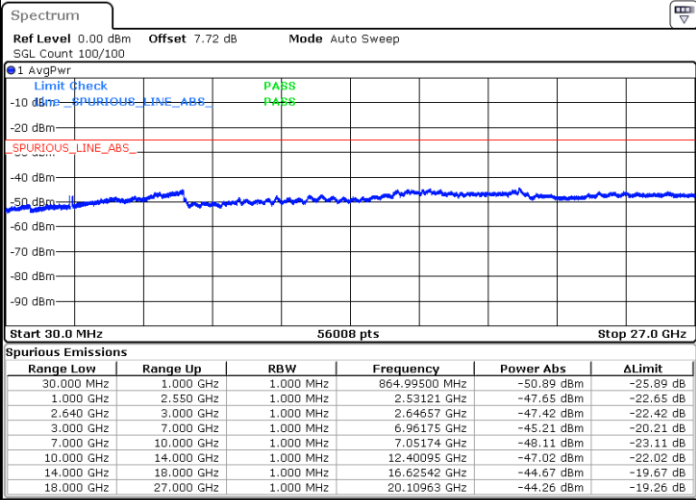

LTE Band 38 / 5MHz

Highest Channel / QPSK

Highest Channel / 16QAM

Date: 9 MAY.2018 10:05:42

Date: 9 MAY.2018 10:06:38

LTE Band 38 / 10MHz

Lowest Channel / QPSK

Lowest Channel / 16QAM

Date: 9 MAY.2018 10:07:33

Date: 9 MAY.2018 10:08:28

LTE Band 38 / 10MHz

Middle Channel / QPSK

Middle Channel / 16QAM

Date: 9 MAY 2018 10:09:24

Date: 9 MAY 2018 10:10:19

Highest Channel / QPSK

Highest Channel / 16QAM

Date: 9 MAY 2018 10:11:15

Date: 9 MAY 2018 10:12:10