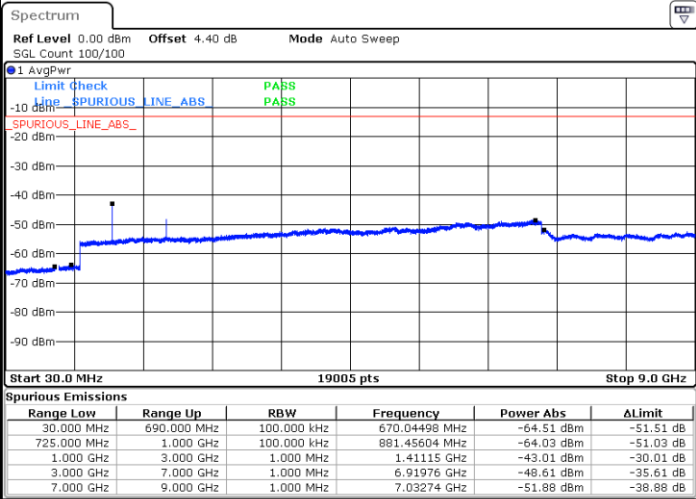

Date: 8 MAY 2018 18:14:27

Lowest Channel / 16QAM

Date: 8 MAY 2018 18:15:22

LTE Band 12 / 3MHz

Middle Channel / QPSK

Middle Channel / 16QAM

Date: 8 MAY.2018 18:17:12

Date: 8 MAY.2018 18:16:17

Highest Channel / QPSK

Highest Channel / 16QAM

Date: 8 MAY.2018 18:18:07

Date: 8 MAY.2018 18:19:03

LTE Band 12 / 5MHz

Lowest Channel / QPSK

Lowest Channel / 16QAM

Date: 8 MAY.2018 18:31:11

Date: 8 MAY.2018 18:32:06

Middle Channel / QPSK

Middle Channel / 16QAM

Date: 8 MAY.2018 18:33:56

Date: 8 MAY.2018 18:33:01

LTE Band 12 / 5MHz

Highest Channel / QPSK

Date: 8 MAY.2018 18:34:52

Highest Channel / 16QAM

Date: 8 MAY.2018 18:35:47

LTE Band 12 / 10MHz

Lowest Channel / QPSK

Date: 8 MAY.2018 18:47:55

Lowest Channel / 16QAM

Date: 8 MAY.2018 18:48:50

LTE Band 12 / 10MHz