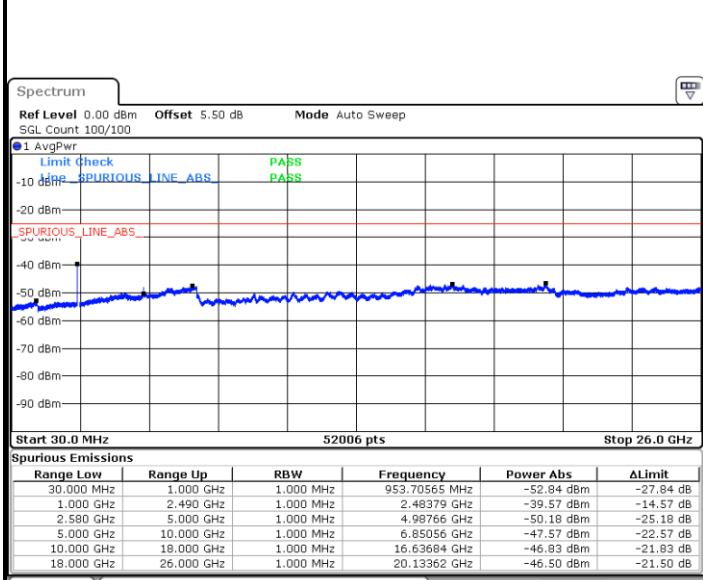

Highest Channel / QPSK

Highest Channel / 16QAM

Date: 8 MAY 2018 16:38:28

Date: 8 MAY 2018 16:37:34

LTE Band 7 / 15MHz

Lowest Channel / QPSK

Lowest Channel / 16QAM

Date: 8 MAY.2018 16:45:38

Date: 8 MAY.2018 16:44:43

Middle Channel / QPSK

Middle Channel / 16QAM

Date: 8 MAY.2018 16:46:33

Date: 8 MAY.2018 16:47:27

LTE Band7 / 15MHz

Highest Channel / QPSK

Date: 8 MAY.2018 17:12:49

Highest Channel / 16QAM

Date: 8 MAY.2018 17:11:54

LTE Band 7 / 20MHz

Lowest Channel / QPSK

Date: 8 MAY.2018 17:19:58

Lowest Channel / 16QAM

Date: 8 MAY.2018 17:19:03

LTE Band 7 / 20MHz