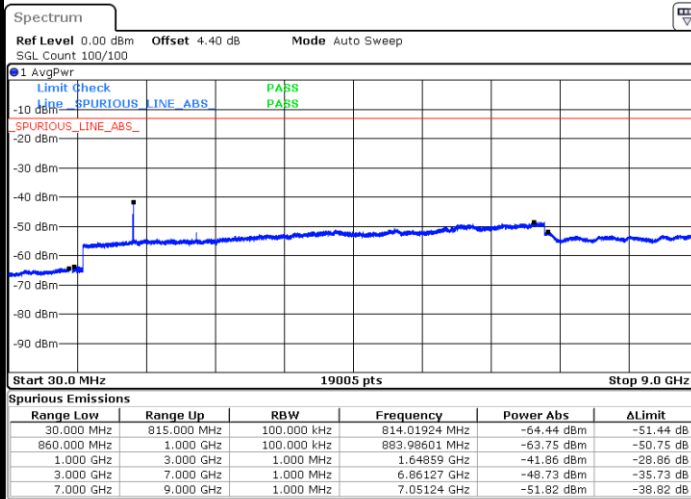

Date: 8 MAY 2018 11:22:07

LTE Band 5 / 1.4MHz

Highest Channel / QPSK

Date: 8 MAY.2018 11:30:17

Highest Channel / 16QAM

Date: 8 MAY.2018 11:31:12

LTE Band 5 / 3MHz

Lowest Channel / QPSK