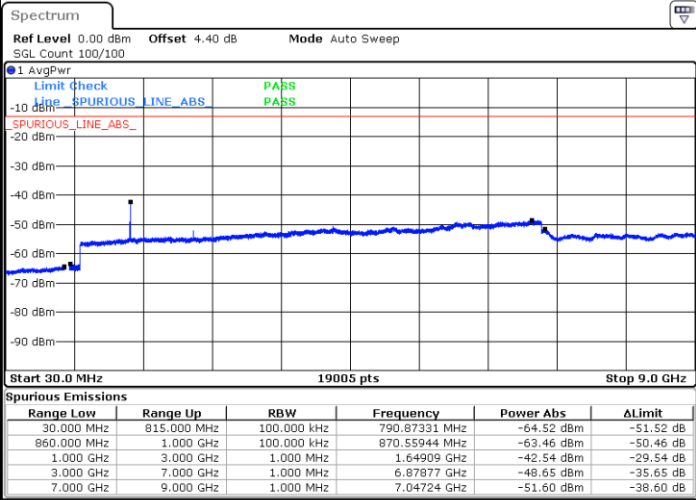

Highest Channel / QPSK

Date: 8 MAY 2018 11:51:01

Highest Channel / 16QAM

Date: 8 MAY 2018 11:51:56

LTE Band 5 / 5MHz

Lowest Channel / QPSK

Lowest Channel / 16QAM

Date: 8 MAY.2018 12:00:06

Date: 8 MAY.2018 12:01:02

Middle Channel / QPSK

Middle Channel / 16QAM

Date: 8 MAY.2018 12:02:40

Date: 8 MAY.2018 12:03:35

LTE Band 5 / 5MHz

Highest Channel / QPSK

Date: 8 MAY.2018 12:11:45