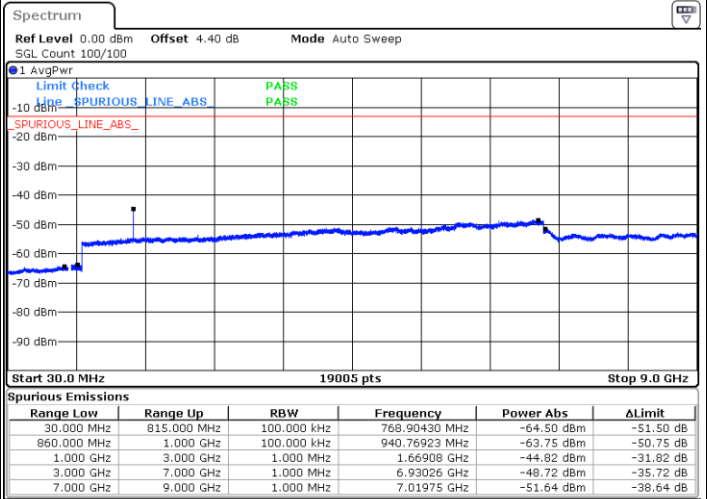

Highest Channel / QPSK

Date: 8 MAY 2018 11:51:01

Highest Channel / 16QAM

Date: 8 MAY 2018 11:51:56

LTE Band 5 / 5MHz

Lowest Channel / QPSK

Lowest Channel / 16QAM

Date: 8 MAY.2018 12:00:06

Date: 8 MAY.2018 12:01:02

Middle Channel / QPSK

Middle Channel / 16QAM

Date: 8 MAY.2018 12:02:40

Date: 8 MAY.2018 12:03:35

LTE Band 5 / 5MHz

Highest Channel / QPSK

Date: 8 MAY.2018 12:11:45