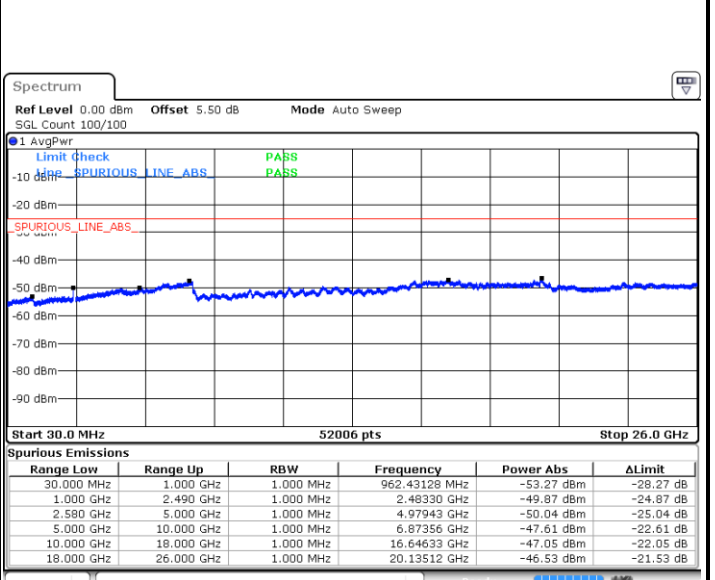

LTE Band 7 / 5MHz

Lowest Channel / QPSK

Lowest Channel / 16QAM

Date: 8 MAY 2018 16:11:58

Date: 8 MAY 2018 16:11:03

Middle Channel / QPSK

Middle Channel / 16QAM

Date: 8 MAY 2018 16:12:53

Date: 8 MAY 2018 16:13:48

LTE Band 7 / 5MHz

Highest Channel / QPSK

Date: 8 MAY.2018 16:21:39

Highest Channel / 16QAM

Date: 8 MAY.2018 16:20:45

LTE Band 7 / 10MHz

Lowest Channel / QPSK

Date: 8 MAY.2018 16:28:49

Lowest Channel / 16QAM

Date: 8 MAY.2018 16:27:55

LTE Band 7 / 10MHz

Middle Channel / QPSK

Middle Channel / 16QAM

Date: 8 MAY 2018 16:29:44

Date: 8 MAY 2018 16:30:38

Highest Channel / QPSK

Highest Channel / 16QAM

Date: 8 MAY 2018 16:38:28

Date: 8 MAY 2018 16:37:34

LTE Band 7 / 15MHz

Lowest Channel / QPSK

Lowest Channel / 16QAM

Date: 8 MAY.2018 16:45:38