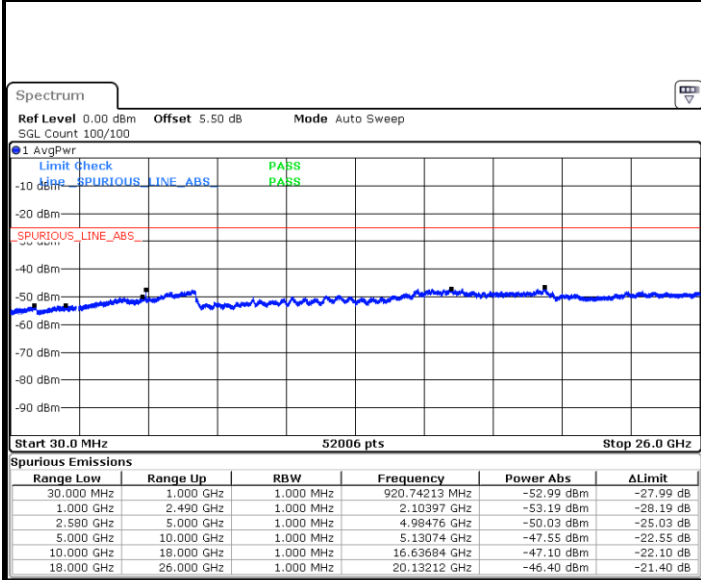

LTE Band 7 / 5MHz

Lowest Channel / QPSK

Lowest Channel / 16QAM

Date: 8 MAY 2018 16:11:58

Date: 8 MAY 2018 16:11:03

Middle Channel / QPSK

Middle Channel / 16QAM

Date: 8 MAY 2018 16:12:53

Date: 8 MAY 2018 16:13:48

LTE Band 7 / 5MHz

Highest Channel / QPSK

Date: 8 MAY.2018 16:21:39

Highest Channel / 16QAM

Date: 8 MAY.2018 16:20:45

LTE Band 7 / 10MHz

Lowest Channel / QPSK