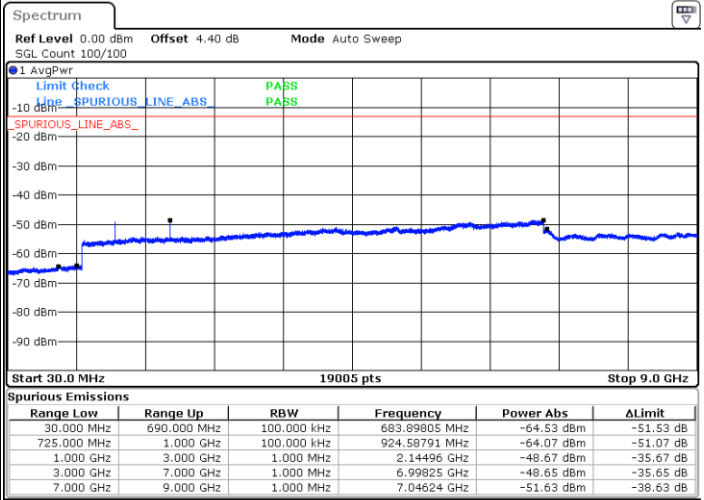

LTE Band 12 / 1.4MHz

Lowest Channel / QPSK

Lowest Channel / 16QAM

Date: 8 MAY 2018 17:57:43

Date: 8 MAY 2018 17:58:38

Middle Channel / QPSK

Middle Channel / 16QAM

Date: 8 MAY 2018 18:00:28

Date: 8 MAY 2018 17:59:33

LTE Band 12 / 1.4MHz

Highest Channel / QPSK

Date: 8 MAY 2018 18:01:23

Highest Channel / 16QAM

Date: 8 MAY 2018 18:02:18

LTE Band 12 / 3MHz

Lowest Channel / QPSK

Date: 8 MAY 2018 18:14:27

Lowest Channel / 16QAM

Date: 8 MAY 2018 18:15:22

LTE Band 12 / 3MHz

Middle Channel / QPSK

Middle Channel / 16QAM

Date: 8 MAY.2018 18:17:12

Date: 8 MAY.2018 18:16:17

Highest Channel / QPSK

Highest Channel / 16QAM

Date: 8 MAY.2018 18:18:07

Date: 8 MAY.2018 18:19:03

LTE Band 12 / 5MHz

Lowest Channel / QPSK

Lowest Channel / 16QAM

Date: 8 MAY.2018 18:31:11