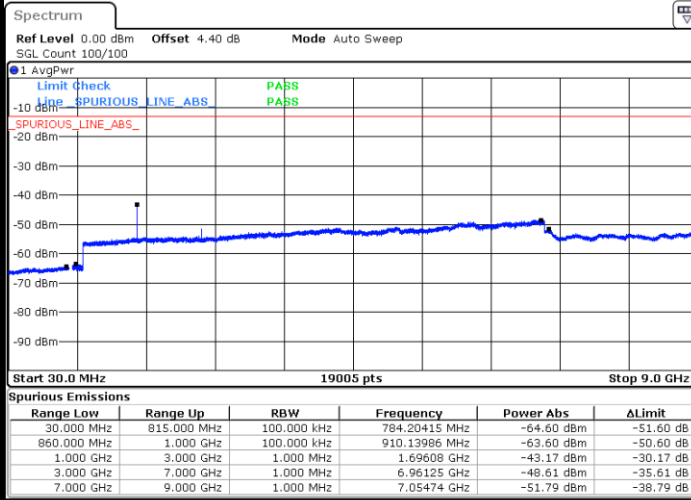

LTE Band 5 / 1.4MHz

Lowest Channel / QPSK

Lowest Channel / 16QAM

Date: 8 MAY 2018 11:18:38

Date: 8 MAY 2018 11:19:34

Middle Channel / QPSK

Middle Channel / 16QAM

Date: 8 MAY 2018 11:21:12

Date: 8 MAY 2018 11:22:07

LTE Band 5 / 1.4MHz

Highest Channel / QPSK

Date: 8 MAY.2018 11:30:17

Highest Channel / 16QAM

Date: 8 MAY.2018 11:31:12

LTE Band 5 / 3MHz

Lowest Channel / QPSK