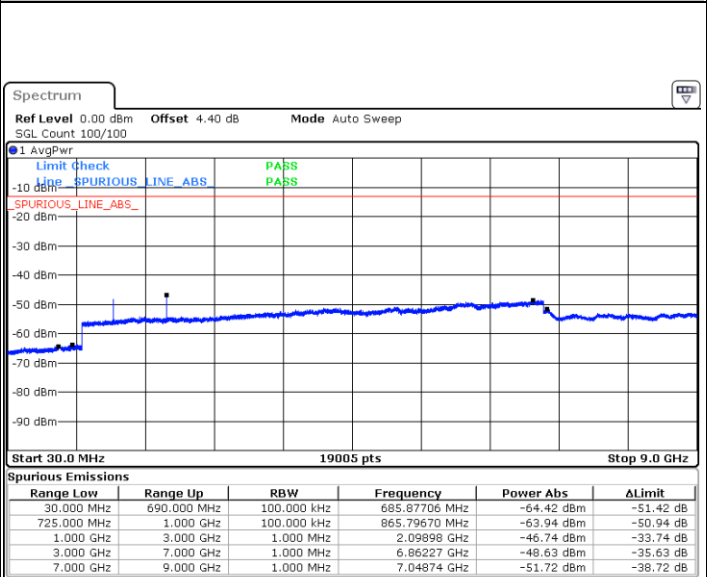

Date: 8 MAY.2018 18:32:06

Middle Channel / QPSK

Middle Channel / 16QAM

Date: 8 MAY.2018 18:33:56

Date: 8 MAY.2018 18:33:01

LTE Band 12 / 5MHz

Highest Channel / QPSK

Date: 8 MAY.2018 18:34:52

Highest Channel / 16QAM

Date: 8 MAY.2018 18:35:47

LTE Band 12 / 10MHz

Lowest Channel / QPSK

Date: 8 MAY.2018 18:47:55

Lowest Channel / 16QAM

Date: 8 MAY.2018 18:48:50

LTE Band 12 / 10MHz

Middle Channel / QPSK

Date: 8 MAY 2018 18:50:41

Middle Channel / 16QAM

Date: 8 MAY 2018 18:49:46

Highest Channel / QPSK

Date: 8 MAY 2018 18:51:36

Highest Channel / 16QAM

Date: 8 MAY 2018 18:52:31