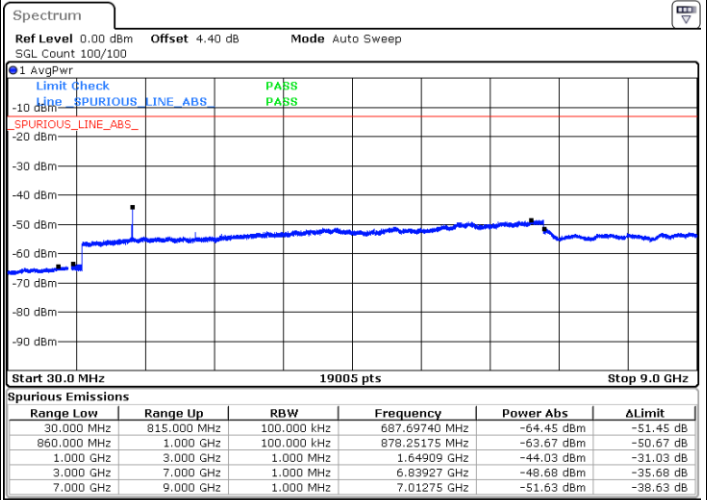

Highest Channel / QPSK

Date: 8 MAY 2018 11:51:01

Highest Channel / 16QAM

Date: 8 MAY 2018 11:51:56

LTE Band 5 / 5MHz

Lowest Channel / QPSK

Lowest Channel / 16QAM

Date: 8 MAY.2018 12:00:06

Date: 8 MAY.2018 12:01:02

Middle Channel / QPSK

Middle Channel / 16QAM

Date: 8 MAY.2018 12:02:40

Date: 8 MAY.2018 12:03:35

LTE Band 5 / 5MHz

Highest Channel / QPSK

Date: 8 MAY.2018 12:11:45

Highest Channel / 16QAM

Date: 8 MAY.2018 12:12:40

LTE Band 5 / 10MHz

Lowest Channel / QPSK

Date: 8 MAY.2018 12:20:51

Lowest Channel / 16QAM

Date: 8 MAY.2018 12:21:46

LTE Band 5 / 10MHz