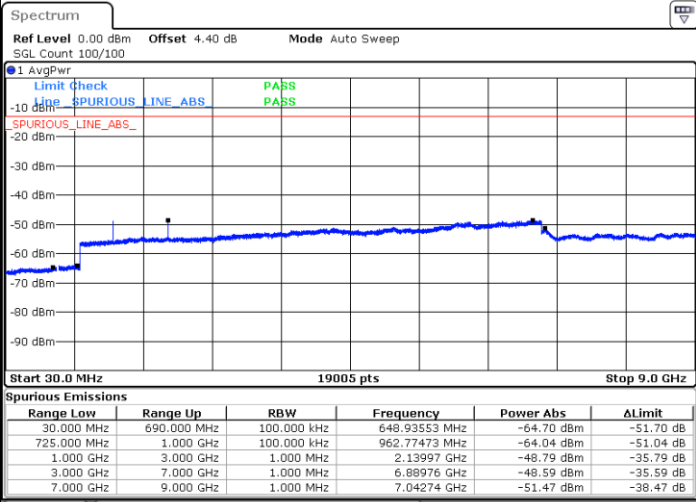

Date: 8 MAY 2018 17:59:33

LTE Band 12 / 1.4MHz

Highest Channel / QPSK

Date: 8 MAY 2018 18:01:23

Highest Channel / 16QAM

Date: 8 MAY 2018 18:02:18

LTE Band 12 / 3MHz

Lowest Channel / QPSK

Date: 8 MAY 2018 18:14:27

Lowest Channel / 16QAM

Date: 8 MAY 2018 18:15:22

LTE Band 12 / 3MHz

Middle Channel / QPSK

Middle Channel / 16QAM

Date: 8 MAY.2018 18:17:12

Date: 8 MAY.2018 18:16:17

Highest Channel / QPSK

Highest Channel / 16QAM

Date: 8 MAY.2018 18:18:07

Date: 8 MAY.2018 18:19:03

LTE Band 12 / 5MHz

Lowest Channel / QPSK

Lowest Channel / 16QAM

Date: 8 MAY.2018 18:31:11