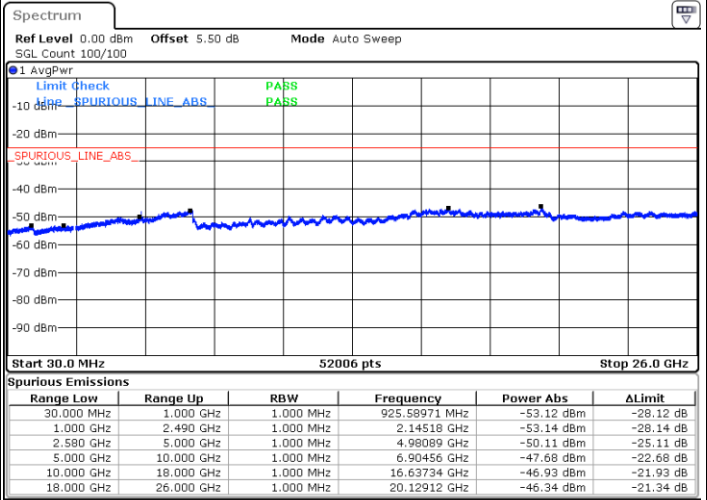

Date: 8 MAY 2018 16:13:48

LTE Band 7 / 5MHz

Highest Channel / QPSK

Date: 8 MAY.2018 16:21:39

Highest Channel / 16QAM

Date: 8 MAY.2018 16:20:45

LTE Band 7 / 10MHz

Lowest Channel / QPSK

Date: 8 MAY.2018 16:28:49

Lowest Channel / 16QAM

Date: 8 MAY.2018 16:27:55

LTE Band 7 / 10MHz

Middle Channel / QPSK

Middle Channel / 16QAM

Date: 8 MAY 2018 16:29:44

Date: 8 MAY 2018 16:30:38

Highest Channel / QPSK

Highest Channel / 16QAM

Date: 8 MAY 2018 16:38:28

Date: 8 MAY 2018 16:37:34

LTE Band 7 / 15MHz

Lowest Channel / QPSK

Lowest Channel / 16QAM

Date: 8 MAY.2018 16:45:38