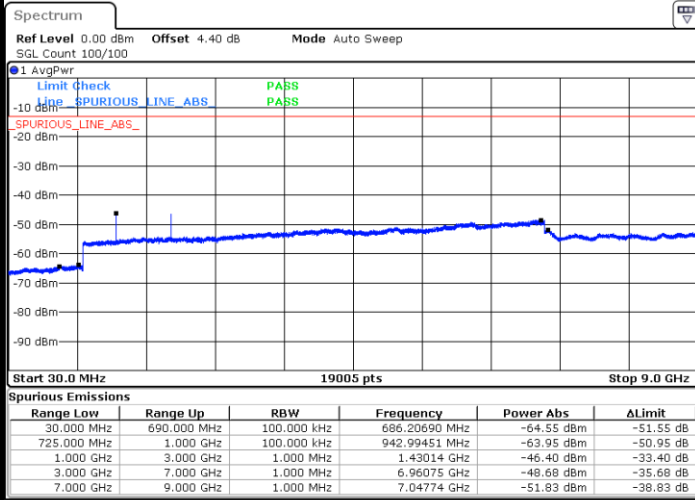

LTE Band 12 / 1.4MHz

Lowest Channel / QPSK

Lowest Channel / 16QAM

Date: 8 MAY 2018 17:57:43

Date: 8 MAY 2018 17:58:38

Middle Channel / QPSK

Middle Channel / 16QAM

Date: 8 MAY 2018 18:00:28

Date: 8 MAY 2018 17:59:33

LTE Band 12 / 1.4MHz

Highest Channel / QPSK

Date: 8 MAY 2018 18:01:23

Highest Channel / 16QAM

Date: 8 MAY 2018 18:02:18

LTE Band 12 / 3MHz

Lowest Channel / QPSK