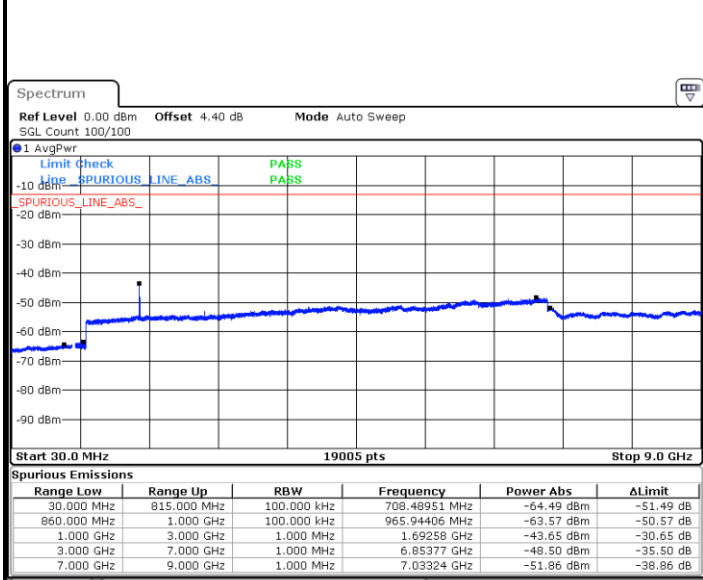

Date: 8 MAY 2018 11:22:07

LTE Band 5 / 1.4MHz

Highest Channel / QPSK

Date: 8 MAY.2018 11:30:17

Highest Channel / 16QAM

Date: 8 MAY.2018 11:31:12

LTE Band 5 / 3MHz

Lowest Channel / QPSK

Date: 8 MAY.2018 11:39:22

Lowest Channel / 16QAM

Date: 8 MAY.2018 11:40:17

LTE Band 5 / 3MHz

Middle Channel / QPSK

Date: 8 MAY 2018 11:41:55

Middle Channel / 16QAM

Date: 8 MAY 2018 11:42:50

Highest Channel / QPSK

Date: 8 MAY 2018 11:51:01

Highest Channel / 16QAM

Date: 8 MAY 2018 11:51:56

LTE Band 5 / 5MHz

Lowest Channel / QPSK

Lowest Channel / 16QAM

Date: 8 MAY.2018 12:00:06

Date: 8 MAY.2018 12:01:02

Middle Channel / QPSK

Middle Channel / 16QAM

Date: 8 MAY.2018 12:02:40

Date: 8 MAY.2018 12:03:35

LTE Band 5 / 5MHz

Highest Channel / QPSK

Date: 8 MAY.2018 12:11:45