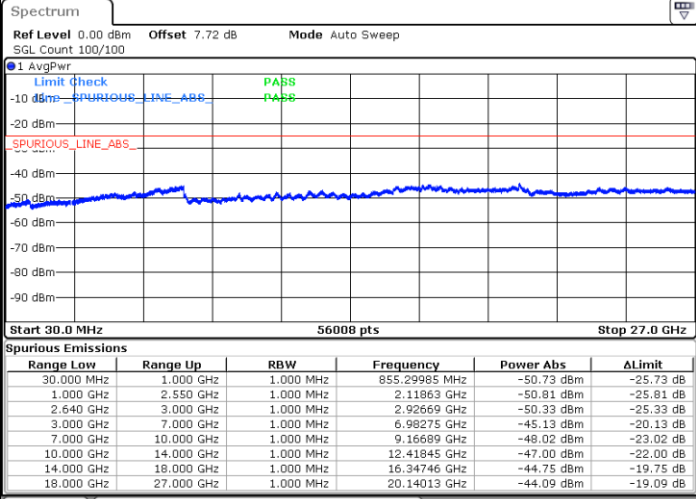

LTE Band 13 / 5MHz

Lowest Channel / QPSK

Lowest Channel / 16QAM

Date: 9 MAY.2018 09:05:01

Date: 9 MAY.2018 09:04:06

Middle Channel / QPSK

Middle Channel / 16QAM

Date: 9 MAY.2018 09:06:39

Date: 9 MAY.2018 09:07:34

LTE Band 13 / 5MHz

Highest Channel / QPSK

Highest Channel / 16QAM

LTE Band 13 / 10MHz

Middle Channel / QPSK

Middle Channel / 16QAM

LTE Band 38 / 5MHz

Lowest Channel / QPSK

Lowest Channel / 16QAM

Date: 9 MAY.2018 10:02:00

Date: 9 MAY.2018 10:02:56

Middle Channel / QPSK

Middle Channel / 16QAM

Date: 9 MAY.2018 10:03:51

Date: 9 MAY.2018 10:04:47

LTE Band 38 / 5MHz

Highest Channel / QPSK

Highest Channel / 16QAM

Date: 9 MAY.2018 10:05:42

Date: 9 MAY.2018 10:06:38

LTE Band 38 / 10MHz

Lowest Channel / QPSK

Lowest Channel / 16QAM