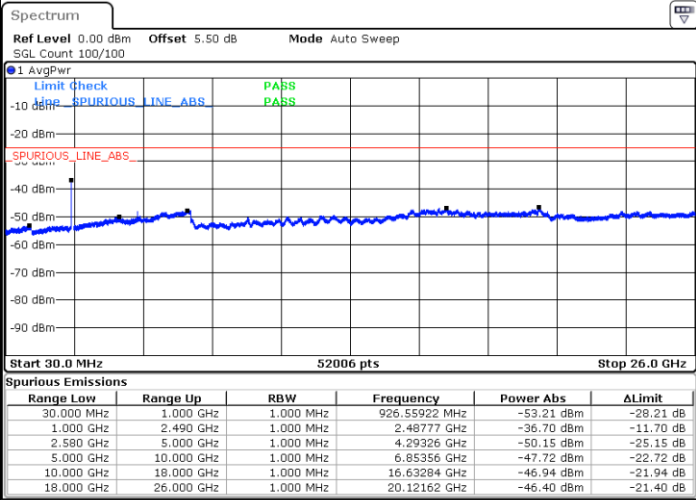

Date: 8 MAY.2018 16:28:49

Lowest Channel / 16QAM

Date: 8 MAY.2018 16:27:55

LTE Band 7 / 10MHz

Middle Channel / QPSK

Middle Channel / 16QAM

Date: 8 MAY 2018 16:29:44

Date: 8 MAY 2018 16:30:38

Highest Channel / QPSK

Highest Channel / 16QAM

Date: 8 MAY 2018 16:38:28

Date: 8 MAY 2018 16:37:34

LTE Band 7 / 15MHz

Lowest Channel / QPSK

Lowest Channel / 16QAM

Date: 8 MAY.2018 16:45:38

Date: 8 MAY.2018 16:44:43

Middle Channel / QPSK

Middle Channel / 16QAM

Date: 8 MAY.2018 16:46:33

Date: 8 MAY.2018 16:47:27

LTE Band7 / 15MHz

Highest Channel / QPSK

Date: 8 MAY.2018 17:12:49