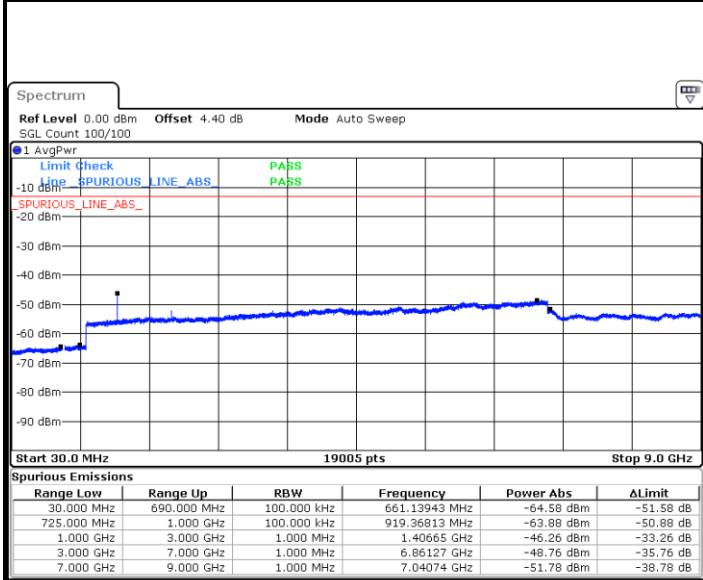

Highest Channel / QPSK

Highest Channel / 16QAM

Date: 8 MAY.2018 18:18:07

Date: 8 MAY.2018 18:19:03

LTE Band 12 / 5MHz

Lowest Channel / QPSK

Lowest Channel / 16QAM

Date: 8 MAY.2018 18:31:11

Date: 8 MAY.2018 18:32:06

Middle Channel / QPSK

Middle Channel / 16QAM

Date: 8 MAY.2018 18:33:56

Date: 8 MAY.2018 18:33:01

LTE Band 12 / 5MHz

Highest Channel / QPSK

Date: 8 MAY.2018 18:34:52

Highest Channel / 16QAM

Date: 8 MAY.2018 18:35:47

LTE Band 12 / 10MHz

Lowest Channel / QPSK

Date: 8 MAY.2018 18:47:55

Lowest Channel / 16QAM

Date: 8 MAY.2018 18:48:50

LTE Band 12 / 10MHz

Middle Channel / QPSK

Date: 8 MAY 2018 18:50:41

Middle Channel / 16QAM

Date: 8 MAY 2018 18:49:46

Highest Channel / QPSK

Date: 8 MAY 2018 18:51:36

Highest Channel / 16QAM

Date: 8 MAY 2018 18:52:31