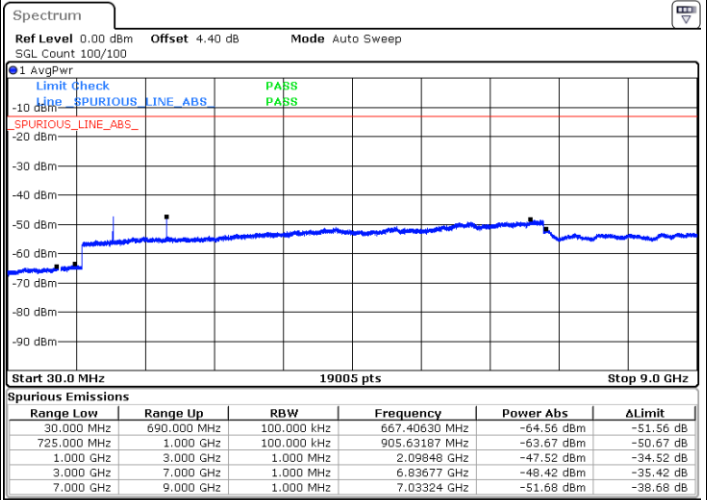

Date: 8 MAY 2018 18:14:27

Lowest Channel / 16QAM

Date: 8 MAY 2018 18:15:22

LTE Band 12 / 3MHz

Middle Channel / QPSK

Middle Channel / 16QAM

Date: 8 MAY.2018 18:17:12

Date: 8 MAY.2018 18:16:17

Highest Channel / QPSK

Highest Channel / 16QAM

Date: 8 MAY.2018 18:18:07

Date: 8 MAY.2018 18:19:03

LTE Band 12 / 5MHz

Lowest Channel / QPSK

Lowest Channel / 16QAM

Date: 8 MAY.2018 18:31:11

Date: 8 MAY.2018 18:32:06

Middle Channel / QPSK

Middle Channel / 16QAM

Date: 8 MAY.2018 18:33:56

Date: 8 MAY.2018 18:33:01

LTE Band 12 / 5MHz

Highest Channel / QPSK

Date: 8 MAY.2018 18:34:52