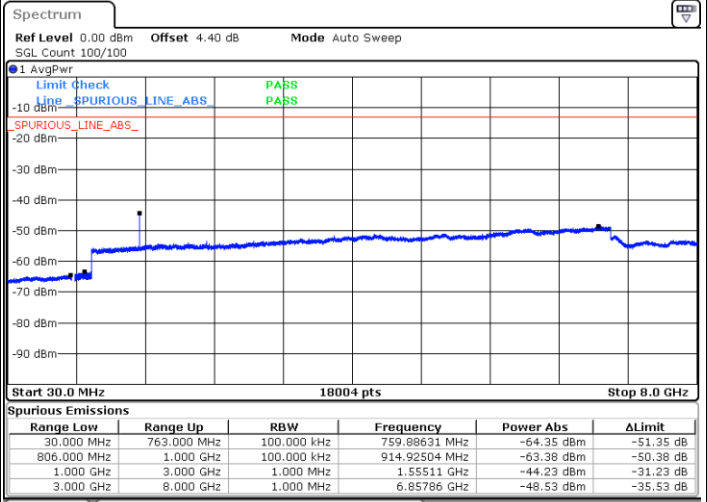

Highest Channel / 16QAM

Date: 8 MAY.2018 18:35:47

LTE Band 12 / 10MHz

Lowest Channel / QPSK

Date: 8 MAY.2018 18:47:55

Lowest Channel / 16QAM

Date: 8 MAY.2018 18:48:50

LTE Band 12 / 10MHz

Middle Channel / QPSK

Date: 8 MAY 2018 18:50:41

Middle Channel / 16QAM

Date: 8 MAY 2018 18:49:46

Highest Channel / QPSK

Date: 8 MAY 2018 18:51:36

Highest Channel / 16QAM

Date: 8 MAY 2018 18:52:31

LTE Band 13 / 5MHz

Lowest Channel / QPSK

Lowest Channel / 16QAM

Date: 9 MAY.2018 09:05:01

Date: 9 MAY.2018 09:04:06

Middle Channel / QPSK

Middle Channel / 16QAM

Date: 9 MAY.2018 09:06:39