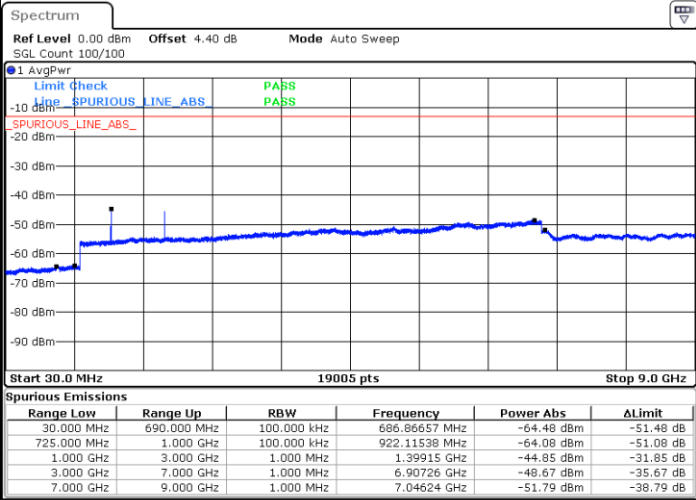

Date: 8 MAY 2018 18:14:27

Lowest Channel / 16QAM

Date: 8 MAY 2018 18:15:22

LTE Band 12 / 3MHz

Middle Channel / QPSK

Middle Channel / 16QAM

Date: 8 MAY.2018 18:17:12

Date: 8 MAY.2018 18:16:17

Highest Channel / QPSK

Highest Channel / 16QAM

Date: 8 MAY.2018 18:18:07

Date: 8 MAY.2018 18:19:03

LTE Band 12 / 5MHz

Lowest Channel / QPSK

Lowest Channel / 16QAM

Date: 8 MAY.2018 18:31:11

Date: 8 MAY.2018 18:32:06

Middle Channel / QPSK

Middle Channel / 16QAM

Date: 8 MAY.2018 18:33:56

Date: 8 MAY.2018 18:33:01

LTE Band 12 / 5MHz

Highest Channel / QPSK

Date: 8 MAY.2018 18:34:52

Highest Channel / 16QAM

Date: 8 MAY.2018 18:35:47

LTE Band 12 / 10MHz

Lowest Channel / QPSK

Date: 8 MAY.2018 18:47:55

Lowest Channel / 16QAM

Date: 8 MAY.2018 18:48:50

LTE Band 12 / 10MHz