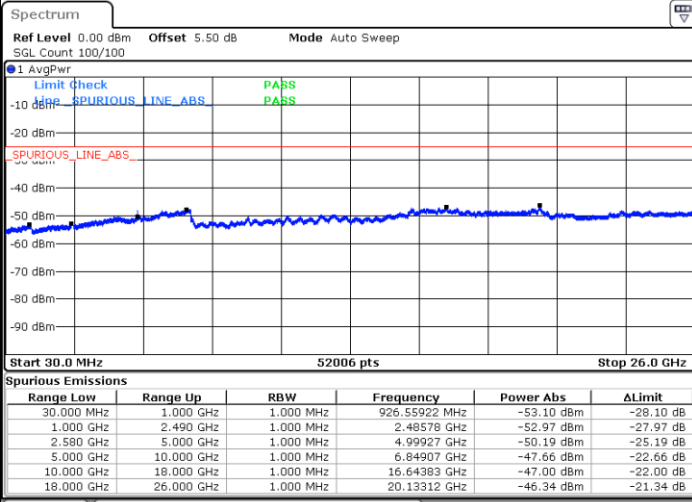

Highest Channel / 16QAM

Date: 8 MAY.2018 12:12:40

LTE Band 5 / 10MHz

Lowest Channel / QPSK

Date: 8 MAY.2018 12:20:51

Lowest Channel / 16QAM

Date: 8 MAY.2018 12:21:46

LTE Band 5 / 10MHz

Middle Channel / QPSK

Middle Channel / 16QAM

Date: 8 MAY.2018 12:23:24

Date: 8 MAY.2018 12:24:19

Highest Channel / QPSK

Highest Channel / 16QAM

Date: 8 MAY.2018 13:36:31

Date: 8 MAY.2018 13:41:11

LTE Band 7 / 5MHz

Lowest Channel / QPSK

Lowest Channel / 16QAM

Date: 8 MAY 2018 16:11:58

Date: 8 MAY 2018 16:11:03

Middle Channel / QPSK

Middle Channel / 16QAM

Date: 8 MAY 2018 16:12:53