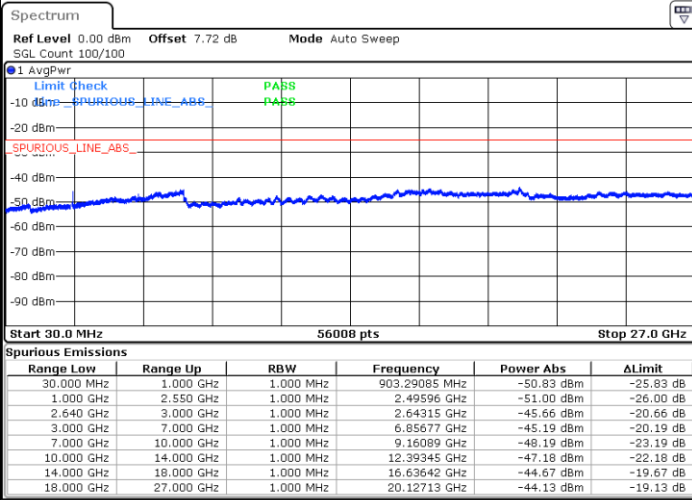

Date: 9 MAY.2018 09:07:34

LTE Band 13 / 5MHz

Highest Channel / QPSK

Highest Channel / 16QAM

LTE Band 13 / 10MHz

Middle Channel / QPSK

Middle Channel / 16QAM

LTE Band 38 / 5MHz

Lowest Channel / QPSK

Lowest Channel / 16QAM

Date: 9 MAY.2018 10:02:00

Date: 9 MAY.2018 10:02:56

Middle Channel / QPSK

Middle Channel / 16QAM

Date: 9 MAY.2018 10:03:51

Date: 9 MAY.2018 10:04:47

LTE Band 38 / 5MHz

Highest Channel / QPSK

Highest Channel / 16QAM

Date: 9 MAY.2018 10:05:42

Date: 9 MAY.2018 10:06:38

LTE Band 38 / 10MHz

Lowest Channel / QPSK

Lowest Channel / 16QAM