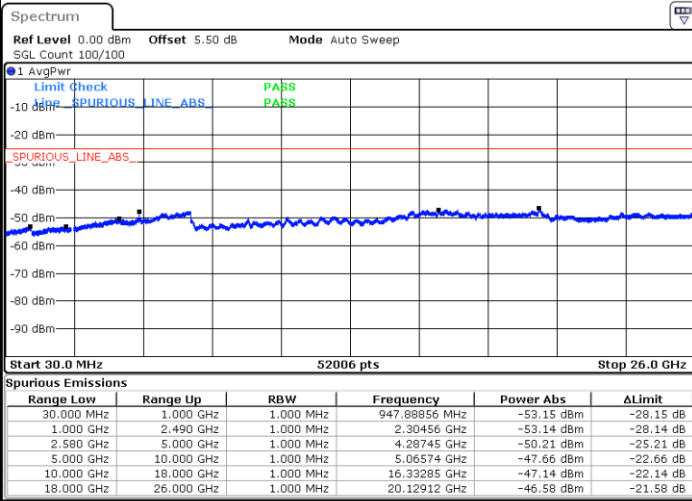

LTE Band 7 / 5MHz

Lowest Channel / QPSK

Lowest Channel / 16QAM

Date: 8 MAY 2018 16:11:58

Date: 8 MAY 2018 16:11:03

Middle Channel / QPSK

Middle Channel / 16QAM

Date: 8 MAY 2018 16:12:53

Date: 8 MAY 2018 16:13:48

LTE Band 7 / 5MHz

Highest Channel / QPSK

Date: 8 MAY.2018 16:21:39

Highest Channel / 16QAM

Date: 8 MAY.2018 16:20:45

LTE Band 7 / 10MHz

Lowest Channel / QPSK