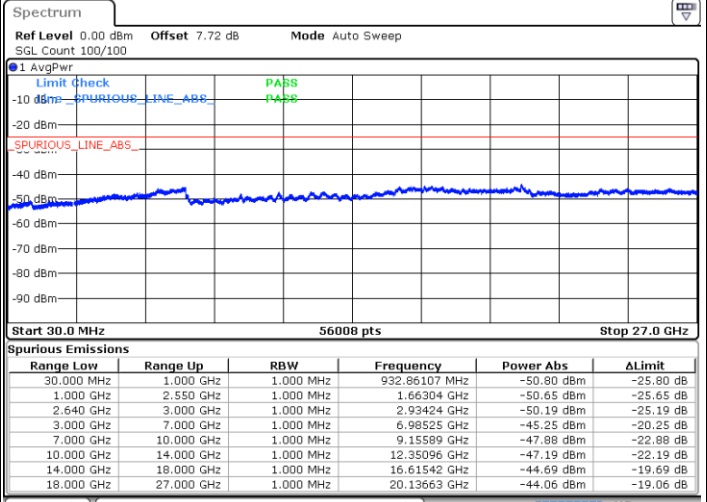

Date: 9 MAY.2018 09:07:34

LTE Band 13 / 5MHz

Highest Channel / QPSK

Highest Channel / 16QAM

LTE Band 13 / 10MHz

Middle Channel / QPSK

Middle Channel / 16QAM

LTE Band 38 / 5MHz

Lowest Channel / QPSK

Lowest Channel / 16QAM

Date: 9 MAY.2018 10:02:00

Date: 9 MAY.2018 10:02:56

Middle Channel / QPSK

Middle Channel / 16QAM

Date: 9 MAY.2018 10:03:51

Date: 9 MAY.2018 10:04:47

LTE Band 38 / 5MHz

Highest Channel / QPSK

Highest Channel / 16QAM

Date: 9 MAY.2018 10:05:42

Date: 9 MAY.2018 10:06:38

LTE Band 38 / 10MHz

Lowest Channel / QPSK

Lowest Channel / 16QAM