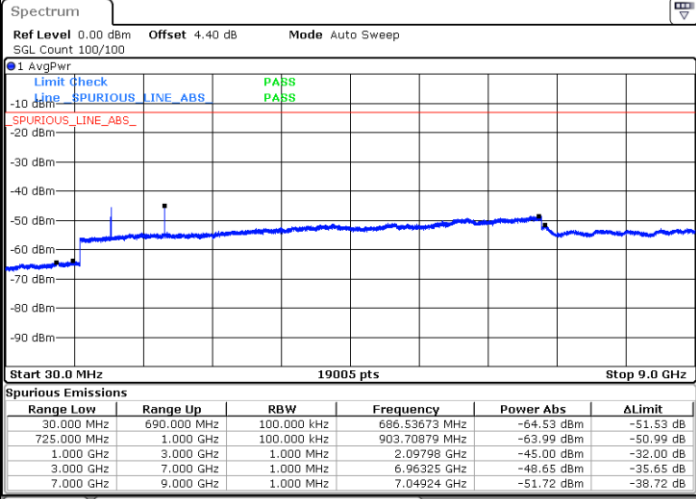

Highest Channel / 16QAM

Date: 8 MAY.2018 17:11:54

LTE Band 7 / 20MHz

Lowest Channel / QPSK

Date: 8 MAY.2018 17:19:58

Lowest Channel / 16QAM

Date: 8 MAY.2018 17:19:03

LTE Band 7 / 20MHz

Middle Channel / QPSK

Middle Channel / 16QAM

Date: 8 MAY 2018 17:20:52

Date: 8 MAY 2018 17:21:47

Highest Channel / QPSK

Highest Channel / 16QAM

Date: 8 MAY 2018 17:29:36

Date: 8 MAY 2018 17:28:41

LTE Band 12 / 1.4MHz

Lowest Channel / QPSK

Lowest Channel / 16QAM

Date: 8 MAY 2018 17:57:43

Date: 8 MAY 2018 17:58:38

Middle Channel / QPSK

Middle Channel / 16QAM

Date: 8 MAY 2018 18:00:28

Date: 8 MAY 2018 17:59:33

LTE Band 12 / 1.4MHz

Highest Channel / QPSK

Date: 8 MAY 2018 18:01:23

Highest Channel / 16QAM

Date: 8 MAY 2018 18:02:18

LTE Band 12 / 3MHz

Lowest Channel / QPSK