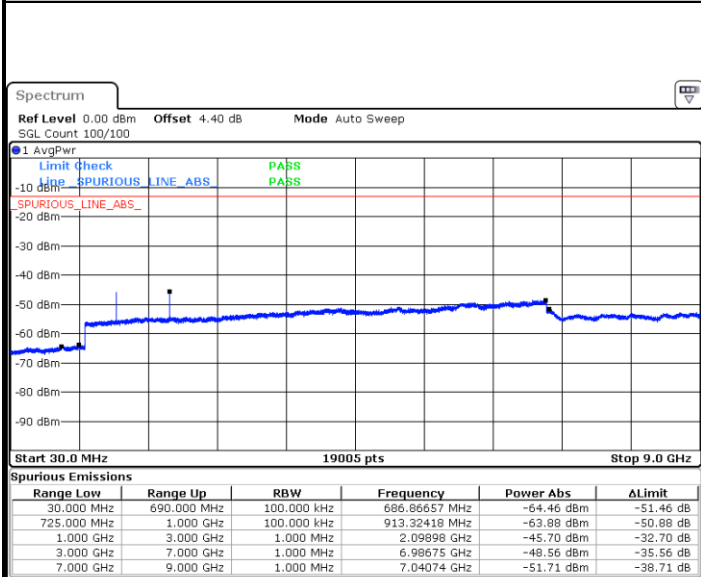

Highest Channel / QPSK

Highest Channel / 16QAM

Date: 8 MAY.2018 18:18:07

Date: 8 MAY.2018 18:19:03

LTE Band 12 / 5MHz

Lowest Channel / QPSK

Lowest Channel / 16QAM

Date: 8 MAY.2018 18:31:11

Date: 8 MAY.2018 18:32:06

Middle Channel / QPSK

Middle Channel / 16QAM

Date: 8 MAY.2018 18:33:56

Date: 8 MAY.2018 18:33:01

LTE Band 12 / 5MHz

Highest Channel / QPSK

Date: 8 MAY.2018 18:34:52

Highest Channel / 16QAM

Date: 8 MAY.2018 18:35:47

LTE Band 12 / 10MHz

Lowest Channel / QPSK

Date: 8 MAY.2018 18:47:55

Lowest Channel / 16QAM

Date: 8 MAY.2018 18:48:50

LTE Band 12 / 10MHz