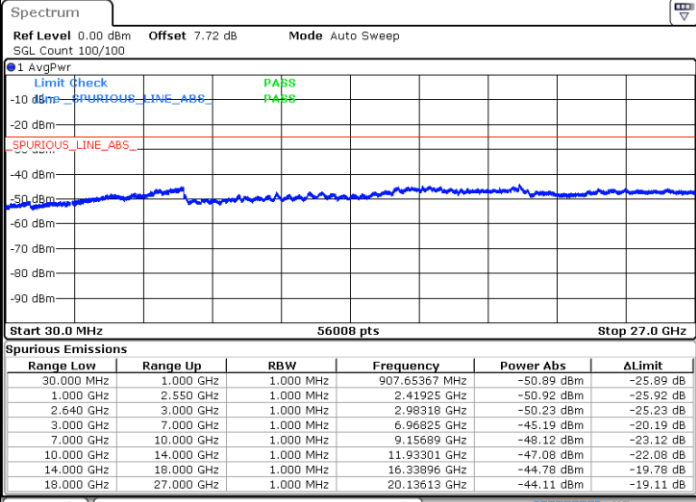

Date: 9 MAY.2018 09:07:34

LTE Band 13 / 5MHz

Highest Channel / QPSK

Highest Channel / 16QAM

LTE Band 13 / 10MHz

Middle Channel / QPSK

Middle Channel / 16QAM

LTE Band 38 / 5MHz

Lowest Channel / QPSK

Lowest Channel / 16QAM

Date: 9 MAY.2018 10:02:00

Date: 9 MAY.2018 10:02:56

Middle Channel / QPSK

Middle Channel / 16QAM

Date: 9 MAY.2018 10:03:51

Date: 9 MAY.2018 10:04:47

LTE Band 38 / 5MHz

Highest Channel / QPSK

Highest Channel / 16QAM

Date: 9 MAY.2018 10:05:42

Date: 9 MAY.2018 10:06:38

LTE Band 38 / 10MHz

Lowest Channel / QPSK

Lowest Channel / 16QAM

Date: 9 MAY.2018 10:07:33

Date: 9 MAY.2018 10:08:28

LTE Band 38 / 10MHz

Middle Channel / QPSK

Middle Channel / 16QAM

Date: 9 MAY 2018 10:09:24

Date: 9 MAY 2018 10:10:19

Highest Channel / QPSK