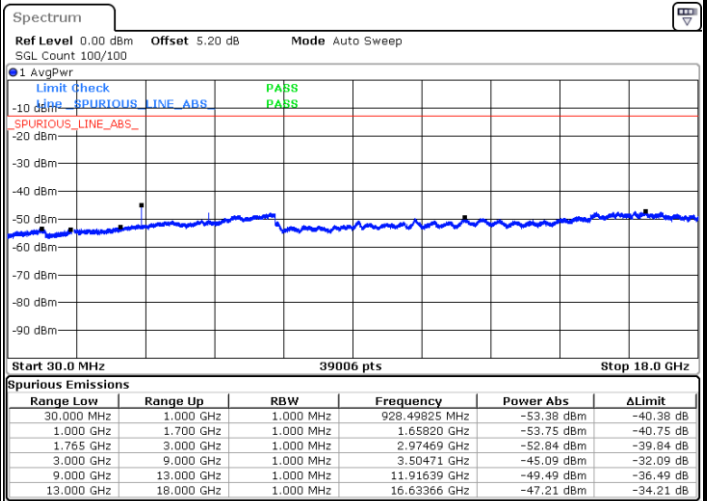

Date: 20 JAN 2018 09:51:37

LTE Band 4 / 1.4MHz

Highest Channel / QPSK

Date: 20 JAN 2018 09:57:41

Highest Channel / 16QAM

Date: 20 JAN 2018 09:58:36

LTE Band 4 / 3MHz

Lowest Channel / QPSK

Date: 20 JAN 2018 10:04:39

Lowest Channel / 16QAM

Date: 20 JAN 2018 10:05:34

LTE Band 4 / 3MHz

Middle Channel / QPSK

Middle Channel / 16QAM

Date: 20 JAN 2018 10:07:08

Date: 20 JAN 2018 10:08:03

Highest Channel / QPSK

Highest Channel / 16QAM

Date: 20 JAN 2018 10:14:07

Date: 20 JAN 2018 10:15:01

LTE Band 4 / 5MHz

Lowest Channel / QPSK

Lowest Channel / 16QAM

Date: 20 JAN 2018 10:21:05