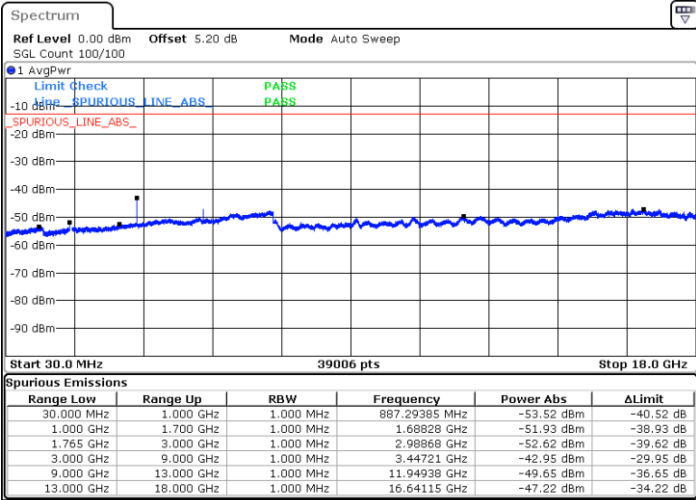

Date: 20 JAN 2018 10:57:18

LTE Band 4 / 15MHz

Highest Channel / QPSK

Date: 20 JAN 2018 11:03:21

Highest Channel / 16QAM

Date: 20 JAN 2018 11:04:16

LTE Band 4 / 20MHz

Lowest Channel / QPSK

Date: 20 JAN 2018 11:10:20

Lowest Channel / 16QAM

Date: 20 JAN 2018 11:11:14

LTE Band 4 / 20MHz

Middle Channel / QPSK

Middle Channel / 16QAM

Date: 20 JAN 2018 11:12:48

Date: 20 JAN 2018 11:13:43

Highest Channel / QPSK

Highest Channel / 16QAM

Date: 20 JAN 2018 11:19:46

Date: 20 JAN 2018 11:20:41

LTE Band 5 / 1.4MHz

Lowest Channel / QPSK

Lowest Channel / 16QAM

Date: 2 NOV.2017 23:24:26