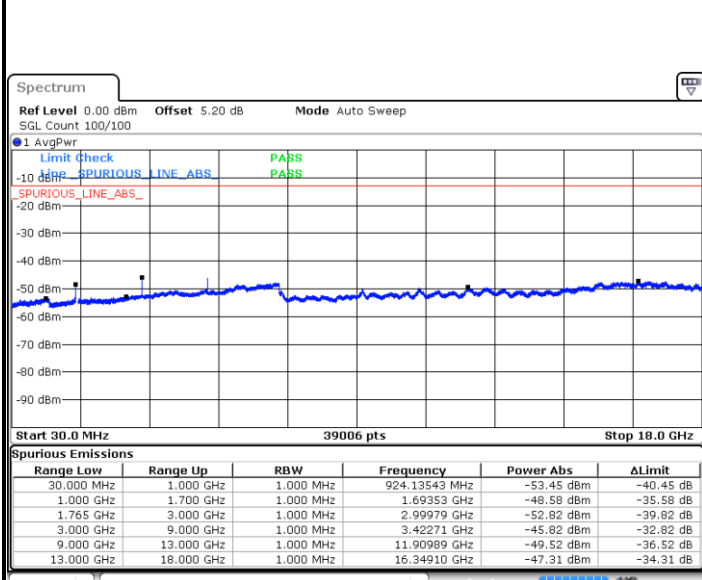

LTE Band 4 / 15MHz

Lowest Channel / QPSK

Lowest Channel / 16QAM

Date: 20 JAN 2018 10:53:55

Date: 20 JAN 2018 10:54:49

Middle Channel / QPSK

Middle Channel / 16QAM

Date: 20 JAN 2018 10:56:23

Date: 20 JAN 2018 10:57:18

LTE Band 4 / 15MHz

Highest Channel / QPSK

Date: 20 JAN 2018 11:03:21

Highest Channel / 16QAM

Date: 20 JAN 2018 11:04:16

LTE Band 4 / 20MHz

Lowest Channel / QPSK

Date: 20 JAN 2018 11:10:20

Lowest Channel / 16QAM

Date: 20 JAN 2018 11:11:14

LTE Band 4 / 20MHz

Middle Channel / QPSK

Middle Channel / 16QAM

Date: 20 JAN 2018 11:12:48

Date: 20 JAN 2018 11:13:43

Highest Channel / QPSK

Highest Channel / 16QAM

Date: 20 JAN 2018 11:19:46

Date: 20 JAN 2018 11:20:41

LTE Band 5 / 1.4MHz

Lowest Channel / QPSK

Lowest Channel / 16QAM

Date: 2 NOV.2017 23:24:26