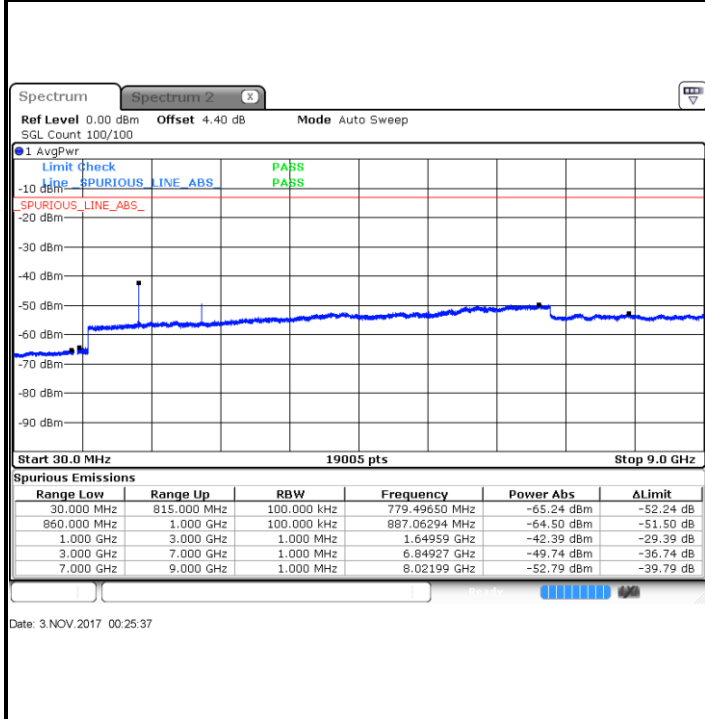

LTE Band 5 / 5MHz

Lowest Channel / QPSK

Lowest Channel / 16QAM

Date: 3.NOV.2017 00:05:13

Date: 3.NOV.2017 00:06:07

Middle Channel / QPSK

Middle Channel / 16QAM

Date: 3.NOV.2017 00:07:41

Date: 3.NOV.2017 00:08:35

**LTE Band 5 / 5MHz**

**Highest Channel / QPSK**

**Highest Channel / 16QAM**

**LTE Band 5 / 10MHz**

**Lowest Channel / QPSK**

**Lowest Channel / 16QAM**

LTE Band 5 / 10MHz

Middle Channel / QPSK

Date: 3.NOV.2017 00:28:05

Middle Channel / 16QAM

Date: 3.NOV.2017 00:28:59

Highest Channel / QPSK

Date: 3.NOV.2017 00:37:02

Highest Channel / 16QAM

Date: 3.NOV.2017 00:37:56