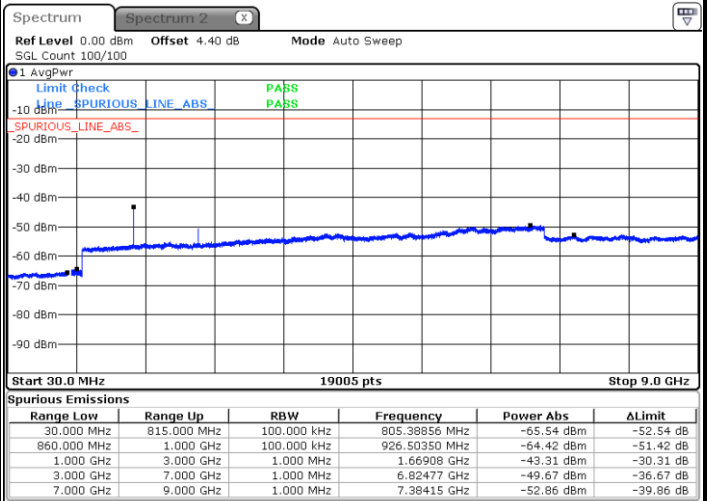

LTE Band 5 / 5MHz

Lowest Channel / QPSK

Lowest Channel / 16QAM

Date: 3.NOV.2017 00:05:13

Date: 3.NOV.2017 00:06:07

Middle Channel / QPSK

Middle Channel / 16QAM

Date: 3.NOV.2017 00:07:41

Date: 3.NOV.2017 00:08:35

**LTE Band 5 / 5MHz**

**Highest Channel / QPSK**

**Highest Channel / 16QAM**

**LTE Band 5 / 10MHz**

**Lowest Channel / QPSK**

**Lowest Channel / 16QAM**

LTE Band 5 / 10MHz