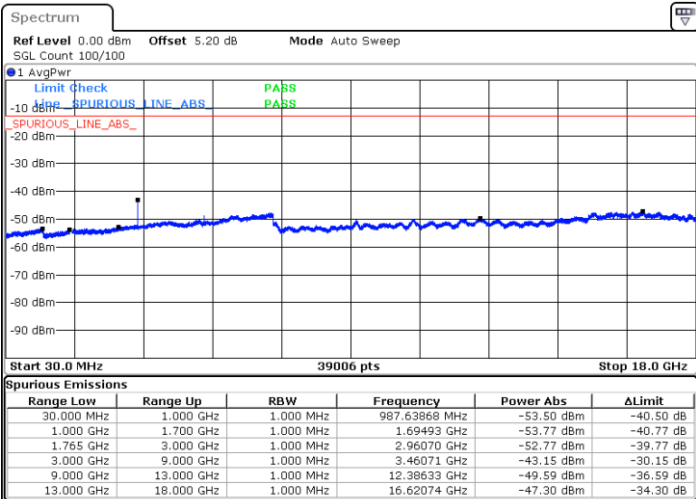

Highest Channel / QPSK

Highest Channel / 16QAM

Date: 20 JAN 2018 10:14:07

Date: 20 JAN 2018 10:15:01

LTE Band 4 / 5MHz

Lowest Channel / QPSK

Lowest Channel / 16QAM

Date: 20 JAN 2018 10:21:05

Date: 20 JAN 2018 10:21:59

Middle Channel / QPSK

Middle Channel / 16QAM

Date: 20 JAN 2018 10:23:34

Date: 20 JAN 2018 10:24:28

LTE Band 4 / 5MHz

Highest Channel / QPSK

Date: 20 JAN 2018 10:30:32