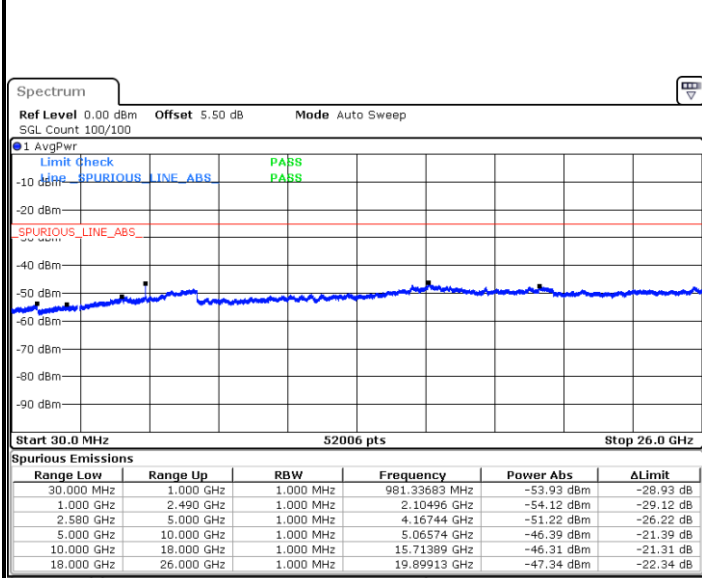

Date: 3.NOV.2017 00:08:35

**LTE Band 5 / 5MHz**

**Highest Channel / QPSK**

**Highest Channel / 16QAM**

**LTE Band 5 / 10MHz**

**Lowest Channel / QPSK**

**Lowest Channel / 16QAM**

LTE Band 5 / 10MHz

Middle Channel / QPSK

Date: 3.NOV.2017 00:28:05

Middle Channel / 16QAM

Date: 3.NOV.2017 00:28:59

Highest Channel / QPSK

Date: 3.NOV.2017 00:37:02

Highest Channel / 16QAM

Date: 3.NOV.2017 00:37:56

LTE Band 7 / 5MHz

Lowest Channel / QPSK

Date: 3.NOV.2017 09:00:04

Lowest Channel / 16QAM

Date: 3.NOV.2017 09:00:58

Middle Channel / QPSK

Date: 3.NOV.2017 09:02:46

Middle Channel / 16QAM

Date: 3.NOV.2017 09:01:52

LTE Band 7 / 5MHz

Highest Channel / QPSK

Date: 3.NOV.2017 09:03:39

Highest Channel / 16QAM

Date: 3.NOV.2017 09:04:33

LTE Band 7 / 10MHz

Lowest Channel / QPSK