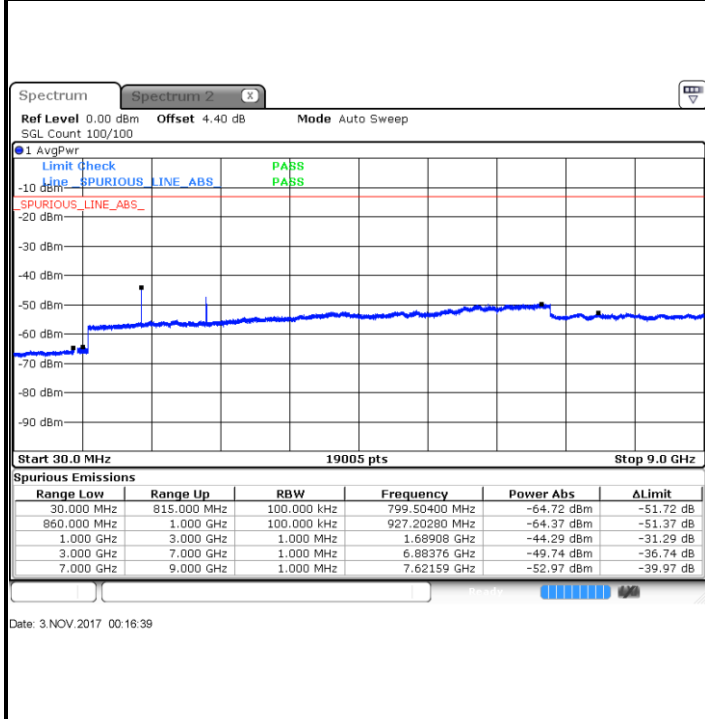

LTE Band 5 / 5MHz

Lowest Channel / QPSK

Lowest Channel / 16QAM

Date: 3.NOV.2017 00:05:13

Date: 3.NOV.2017 00:06:07

Middle Channel / QPSK

Middle Channel / 16QAM

Date: 3.NOV.2017 00:07:41

Date: 3.NOV.2017 00:08:35

**LTE Band 5 / 5MHz**

**Highest Channel / QPSK**

**Highest Channel / 16QAM**

**LTE Band 5 / 10MHz**

**Lowest Channel / QPSK**

**Lowest Channel / 16QAM**

LTE Band 5 / 10MHz