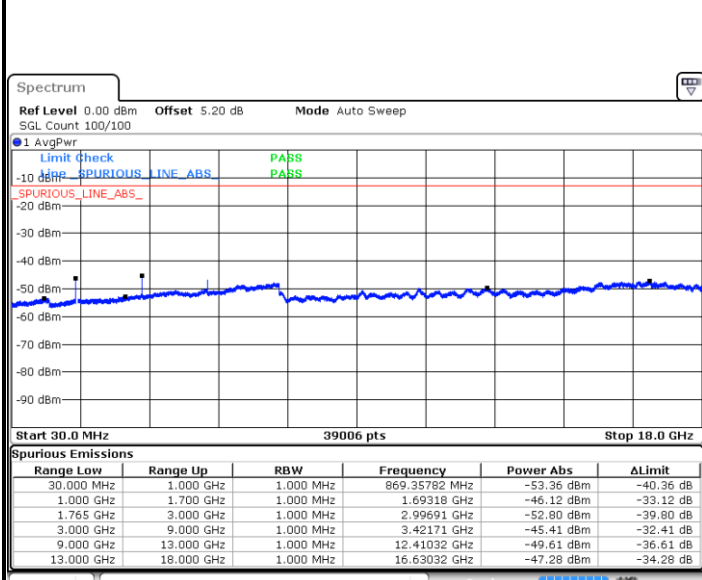

Highest Channel / QPSK

Highest Channel / 16QAM

Date: 20 JAN 2018 10:14:07

Date: 20 JAN 2018 10:15:01

LTE Band 4 / 5MHz

Lowest Channel / QPSK

Lowest Channel / 16QAM

Date: 20 JAN 2018 10:21:05

Date: 20 JAN 2018 10:21:59

Middle Channel / QPSK

Middle Channel / 16QAM

Date: 20 JAN 2018 10:23:34

Date: 20 JAN 2018 10:24:28

LTE Band 4 / 5MHz

Highest Channel / QPSK

Date: 20 JAN 2018 10:30:32

Highest Channel / 16QAM

Date: 20 JAN 2018 10:31:26

LTE Band 4 / 10MHz

Lowest Channel / QPSK

Date: 20 JAN 2018 10:37:30

Lowest Channel / 16QAM

Date: 20 JAN 2018 10:38:24

LTE Band 4 / 10MHz