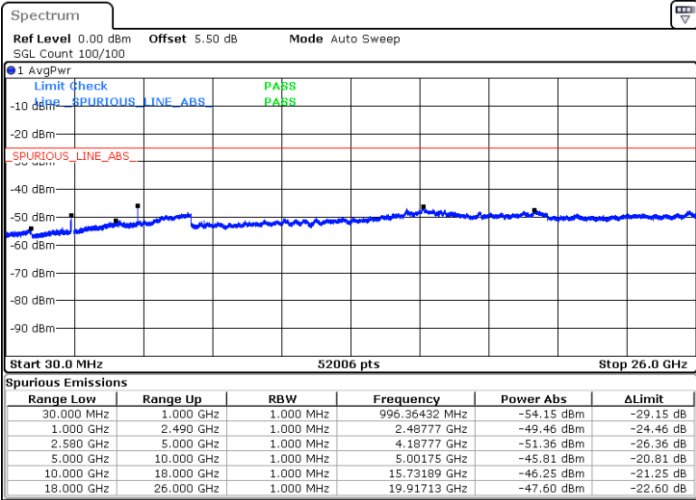

Date: 3.NOV.2017 09:16:29

Lowest Channel / 16QAM

Date: 3.NOV.2017 09:17:22

LTE Band 7 / 10MHz

Middle Channel / QPSK

Middle Channel / 16QAM

Date: 3.NOV.2017 09:19:10

Date: 3.NOV.2017 09:18:16

Highest Channel / QPSK

Highest Channel / 16QAM

Date: 3.NOV.2017 09:20:04

Date: 3.NOV.2017 09:20:58

LTE Band 7 / 15MHz

Lowest Channel / QPSK

Lowest Channel / 16QAM

Date: 3.NOV.2017 09:32:53

Date: 3.NOV.2017 09:33:47

Middle Channel / QPSK

Middle Channel / 16QAM

Date: 3.NOV.2017 09:35:35

Date: 3.NOV.2017 09:34:41

LTE Band 7 / 15MHz

Highest Channel / QPSK

Date: 3.NOV.2017 09:36:29

Highest Channel / 16QAM

Date: 3.NOV.2017 09:37:22

LTE Band 7 / 20MHz

Lowest Channel / QPSK

Date: 3.NOV.2017 09:49:18

Lowest Channel / 16QAM

Date: 3.NOV.2017 09:50:12

LTE Band 7 / 20MHz