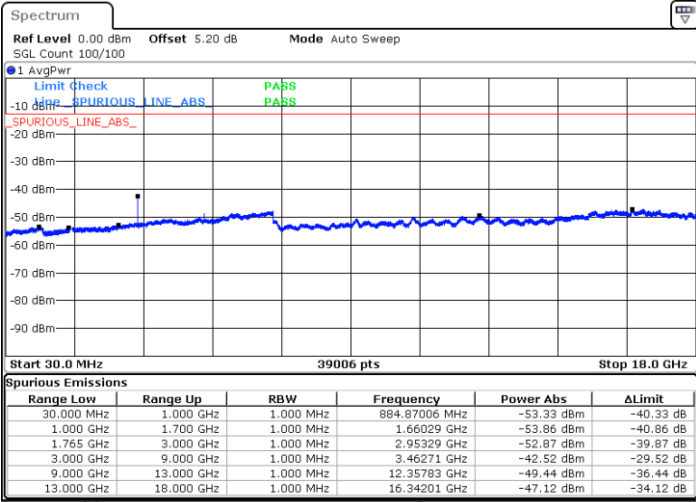

Date: 20 JAN 2018 09:51:37

LTE Band 4 / 1.4MHz

Highest Channel / QPSK

Date: 20 JAN 2018 09:57:41

Highest Channel / 16QAM

Date: 20 JAN 2018 09:58:36

LTE Band 4 / 3MHz

Lowest Channel / QPSK

Date: 20 JAN 2018 10:04:39

Lowest Channel / 16QAM

Date: 20 JAN 2018 10:05:34

LTE Band 4 / 3MHz

Middle Channel / QPSK

Middle Channel / 16QAM

Date: 20 JAN 2018 10:07:08

Date: 20 JAN 2018 10:08:03

Highest Channel / QPSK

Highest Channel / 16QAM

Date: 20 JAN 2018 10:14:07

Date: 20 JAN 2018 10:15:01

LTE Band 4 / 5MHz

Lowest Channel / QPSK

Lowest Channel / 16QAM

Date: 20 JAN 2018 10:21:05