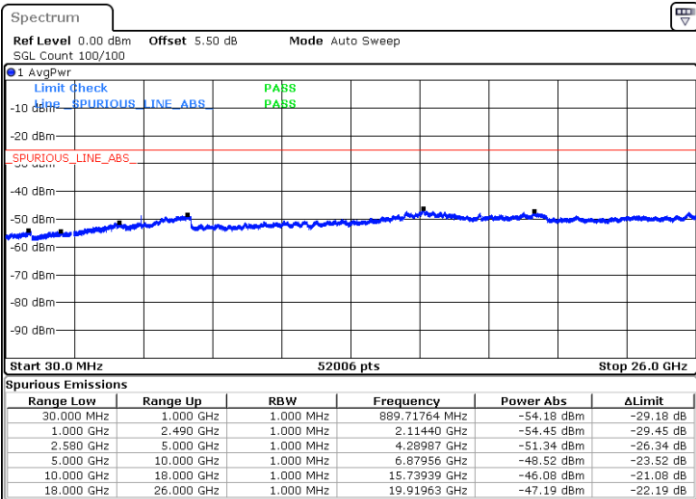

Date: 3.NOV.2017 09:01:52

LTE Band 7 / 5MHz

Highest Channel / QPSK

Date: 3.NOV.2017 09:03:39

Highest Channel / 16QAM

Date: 3.NOV.2017 09:04:33

LTE Band 7 / 10MHz

Lowest Channel / QPSK

Date: 3.NOV.2017 09:16:29

Lowest Channel / 16QAM

Date: 3.NOV.2017 09:17:22

LTE Band 7 / 10MHz

Middle Channel / QPSK

Middle Channel / 16QAM

Date: 3.NOV.2017 09:19:10

Date: 3.NOV.2017 09:18:16

Highest Channel / QPSK

Highest Channel / 16QAM

Date: 3.NOV.2017 09:20:04

Date: 3.NOV.2017 09:20:58

LTE Band 7 / 15MHz

Lowest Channel / QPSK

Lowest Channel / 16QAM

Date: 3.NOV.2017 09:32:53