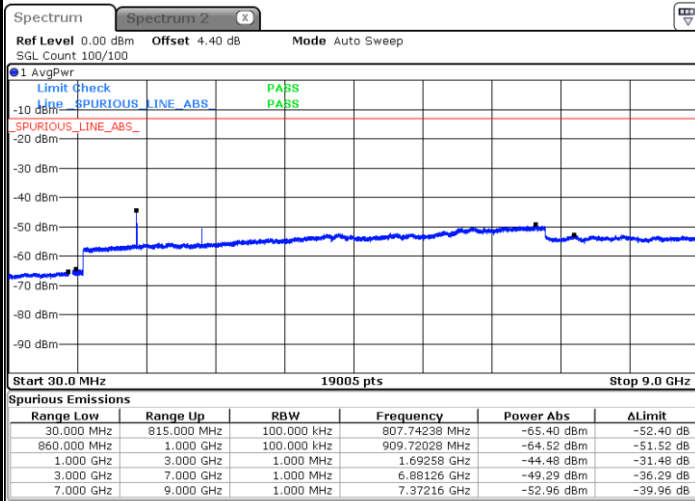

Highest Channel / 16QAM

Date: 2 NOV 2017 23:36:46

LTE Band 5 / 3MHz

Lowest Channel / QPSK

Date: 2 NOV 2017 23:44:49

Lowest Channel / 16QAM

Date: 2 NOV 2017 23:45:43

LTE Band 5 / 3MHz

Middle Channel / QPSK

Middle Channel / 16QAM

Date: 2.NOV.2017 23:47:18

Date: 2.NOV.2017 23:48:12

Highest Channel / QPSK

Highest Channel / 16QAM

Date: 2.NOV.2017 23:56:15

Date: 2.NOV.2017 23:57:10

LTE Band 5 / 5MHz

Lowest Channel / QPSK

Lowest Channel / 16QAM

Date: 3.NOV.2017 00:05:13

Date: 3.NOV.2017 00:06:07

Middle Channel / QPSK

Middle Channel / 16QAM

Date: 3.NOV.2017 00:07:41

Date: 3.NOV.2017 00:08:35

**LTE Band 5 / 5MHz**

**Highest Channel / QPSK**

**Highest Channel / 16QAM**

**LTE Band 5 / 10MHz**

**Lowest Channel / QPSK**

**Lowest Channel / 16QAM**

LTE Band 5 / 10MHz