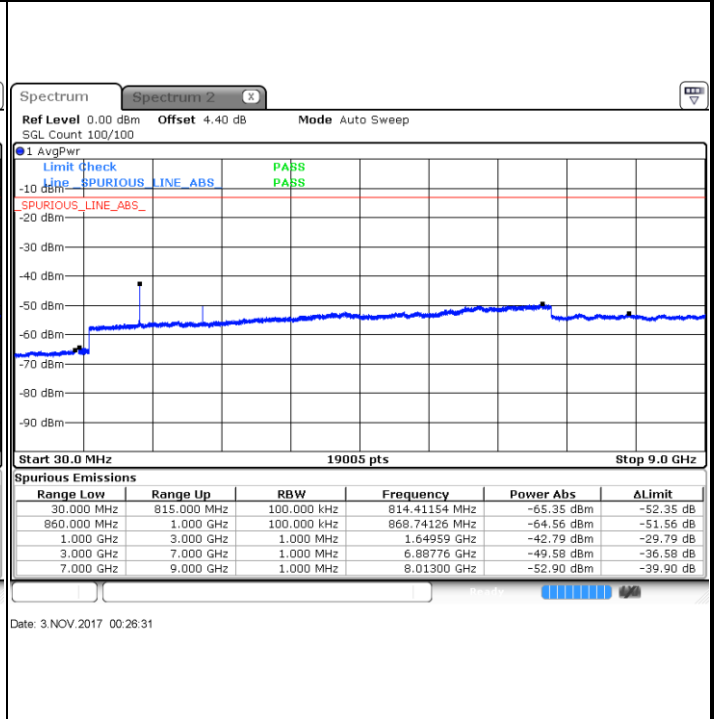

LTE Band 5 / 5MHz

Lowest Channel / QPSK

Lowest Channel / 16QAM

Date: 3.NOV.2017 00:05:13

Date: 3.NOV.2017 00:06:07

Middle Channel / QPSK

Middle Channel / 16QAM

Date: 3.NOV.2017 00:07:41

Date: 3.NOV.2017 00:08:35

**LTE Band 5 / 5MHz**

**Highest Channel / QPSK**

**Highest Channel / 16QAM**

**LTE Band 5 / 10MHz**

**Lowest Channel / QPSK**

**Lowest Channel / 16QAM**

LTE Band 5 / 10MHz

Middle Channel / QPSK

Date: 3.NOV.2017 00:28:05

Middle Channel / 16QAM

Date: 3.NOV.2017 00:28:59

Highest Channel / QPSK

Date: 3.NOV.2017 00:37:02

Highest Channel / 16QAM

Date: 3.NOV.2017 00:37:56