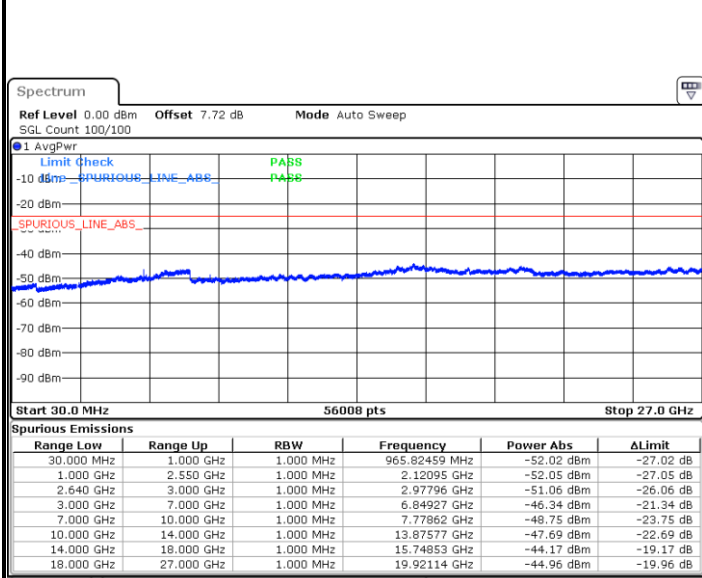

Highest Channel / 16QAM

Date: 3.NOV.2017 09:37:22

LTE Band 7 / 20MHz

Lowest Channel / QPSK

Date: 3.NOV.2017 09:49:18

Lowest Channel / 16QAM

Date: 3.NOV.2017 09:50:12

LTE Band 7 / 20MHz

Middle Channel / QPSK

Date: 3.NOV.2017 09:52:00

Middle Channel / 16QAM

Date: 3.NOV.2017 09:51:06

Highest Channel / QPSK

Date: 3.NOV.2017 09:52:54

Highest Channel / 16QAM

Date: 3.NOV.2017 09:53:47

LTE Band 38 / 5MHz

Lowest Channel / QPSK

Date: 3.NOV.2017 10:36:03

Lowest Channel / 16QAM

Date: 3.NOV.2017 10:36:58

Middle Channel / QPSK

Date: 3.NOV.2017 10:37:52

Middle Channel / 16QAM

Date: 3.NOV.2017 10:38:47

LTE Band 38 / 5MHz

Highest Channel / QPSK

Date: 3.NOV.2017 10:39:42

Highest Channel / 16QAM

Date: 3.NOV.2017 10:40:36

LTE Band 38 / 10MHz

Lowest Channel / QPSK