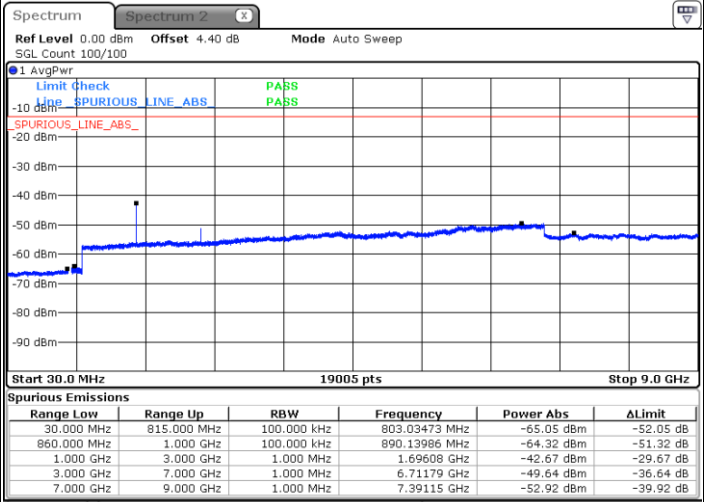

Highest Channel / QPSK

Highest Channel / 16QAM

Date: 20 JAN 2018 11:19:46

Date: 20 JAN 2018 11:20:41

LTE Band 5 / 1.4MHz

Lowest Channel / QPSK

Lowest Channel / 16QAM

Date: 2 NOV.2017 23:24:26

Date: 2 NOV.2017 23:25:20

Middle Channel / QPSK

Middle Channel / 16QAM

Date: 2 NOV.2017 23:26:54

Date: 2 NOV.2017 23:27:48

LTE Band 5 / 1.4MHz

Highest Channel / QPSK

Date: 2 NOV 2017 23:35:52

Highest Channel / 16QAM

Date: 2 NOV 2017 23:36:46

LTE Band 5 / 3MHz

Lowest Channel / QPSK

Date: 2 NOV 2017 23:44:49

Lowest Channel / 16QAM

Date: 2 NOV 2017 23:45:43

LTE Band 5 / 3MHz