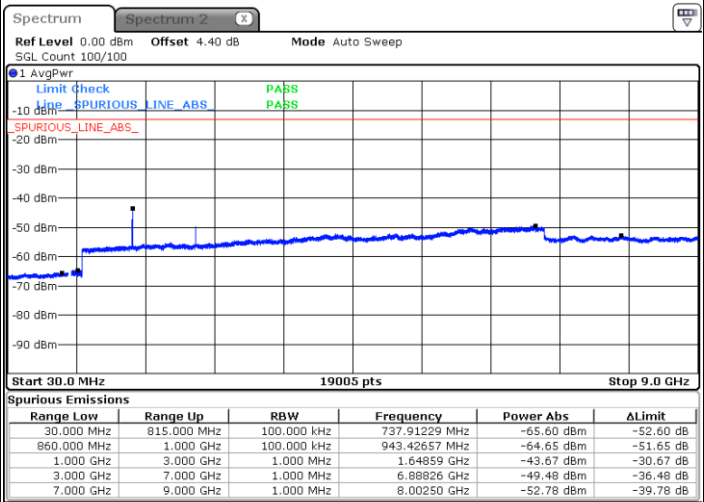

Date: 2 NOV.2017 23:25:20

Middle Channel / QPSK

Middle Channel / 16QAM

Date: 2 NOV.2017 23:26:54

Date: 2 NOV.2017 23:27:48

LTE Band 5 / 1.4MHz

Highest Channel / QPSK

Date: 2 NOV 2017 23:35:52

Highest Channel / 16QAM

Date: 2 NOV 2017 23:36:46

LTE Band 5 / 3MHz

Lowest Channel / QPSK

Date: 2 NOV 2017 23:44:49

Lowest Channel / 16QAM

Date: 2 NOV 2017 23:45:43

LTE Band 5 / 3MHz

Middle Channel / QPSK

Middle Channel / 16QAM

Date: 2.NOV.2017 23:47:18

Date: 2.NOV.2017 23:48:12

Highest Channel / QPSK

Highest Channel / 16QAM

Date: 2.NOV.2017 23:56:15

Date: 2.NOV.2017 23:57:10