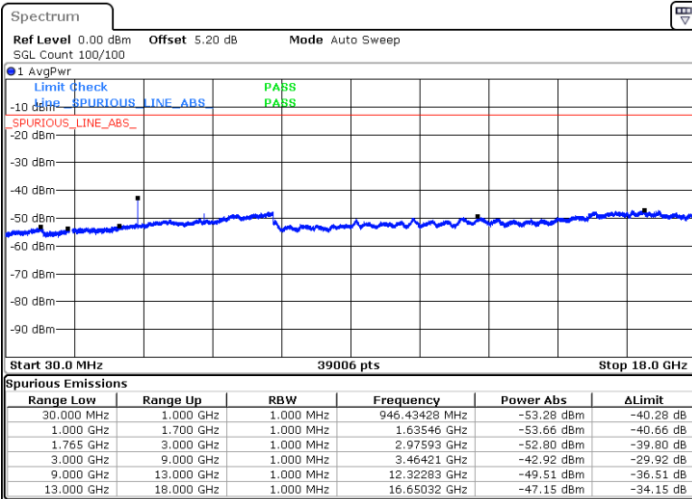

LTE Band 4 / 1.4MHz

Lowest Channel / QPSK

Lowest Channel / 16QAM

Date: 20 JAN 2018 09:48:14

Date: 20 JAN 2018 09:49:08

Middle Channel / QPSK

Middle Channel / 16QAM

Date: 20 JAN 2018 09:50:43

Date: 20 JAN 2018 09:51:37

LTE Band 4 / 1.4MHz

Highest Channel / QPSK

Date: 20 JAN 2018 09:57:41

Highest Channel / 16QAM

Date: 20 JAN 2018 09:58:36

LTE Band 4 / 3MHz

Lowest Channel / QPSK