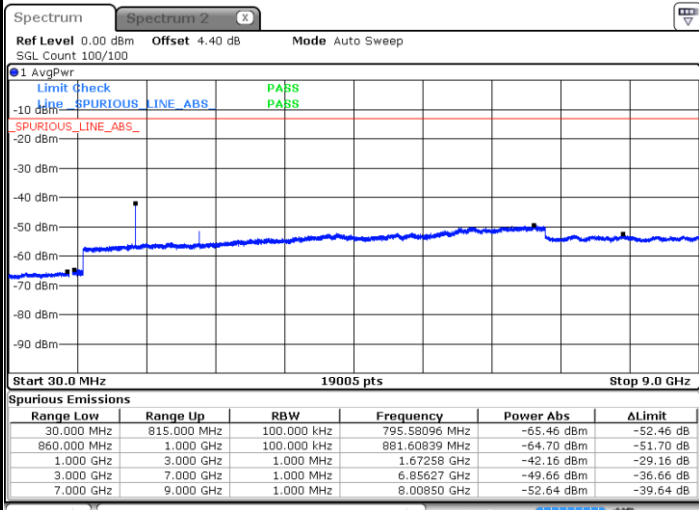

Date: 20 JAN 2018 11:10:20

Lowest Channel / 16QAM

Date: 20 JAN 2018 11:11:14

LTE Band 4 / 20MHz

Middle Channel / QPSK

Middle Channel / 16QAM

Date: 20 JAN 2018 11:12:48

Date: 20 JAN 2018 11:13:43

Highest Channel / QPSK

Highest Channel / 16QAM

Date: 20 JAN 2018 11:19:46

Date: 20 JAN 2018 11:20:41

LTE Band 5 / 1.4MHz

Lowest Channel / QPSK

Lowest Channel / 16QAM

Date: 2 NOV.2017 23:24:26

Date: 2 NOV.2017 23:25:20

Middle Channel / QPSK

Middle Channel / 16QAM

Date: 2 NOV.2017 23:26:54

Date: 2 NOV.2017 23:27:48

LTE Band 5 / 1.4MHz

Highest Channel / QPSK

Date: 2 NOV 2017 23:35:52