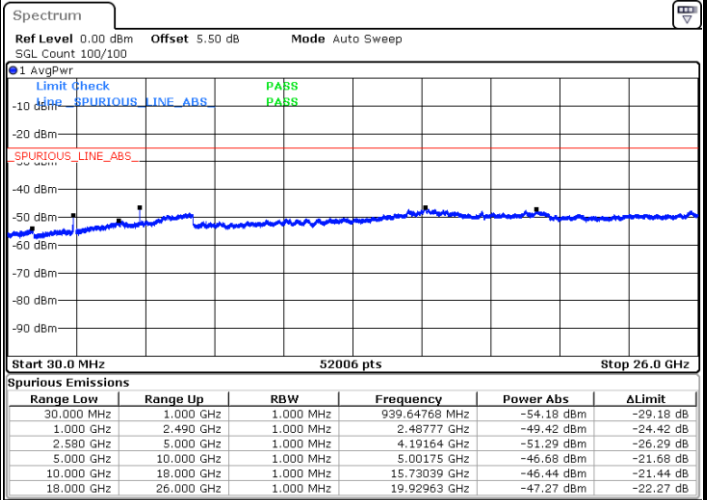

Date: 3.NOV.2017 09:16:29

Lowest Channel / 16QAM

Date: 3.NOV.2017 09:17:22

LTE Band 7 / 10MHz

Middle Channel / QPSK

Middle Channel / 16QAM

Date: 3.NOV.2017 09:19:10

Date: 3.NOV.2017 09:18:16

Highest Channel / QPSK

Highest Channel / 16QAM

Date: 3.NOV.2017 09:20:04

Date: 3.NOV.2017 09:20:58

LTE Band 7 / 15MHz

Lowest Channel / QPSK

Lowest Channel / 16QAM

Date: 3.NOV.2017 09:32:53

Date: 3.NOV.2017 09:33:47

Middle Channel / QPSK

Middle Channel / 16QAM

Date: 3.NOV.2017 09:35:35

Date: 3.NOV.2017 09:34:41

LTE Band 7 / 15MHz

Highest Channel / QPSK

Date: 3.NOV.2017 09:36:29

Highest Channel / 16QAM

Date: 3.NOV.2017 09:37:22

LTE Band 7 / 20MHz

Lowest Channel / QPSK

Date: 3.NOV.2017 09:49:18

Lowest Channel / 16QAM

Date: 3.NOV.2017 09:50:12

LTE Band 7 / 20MHz