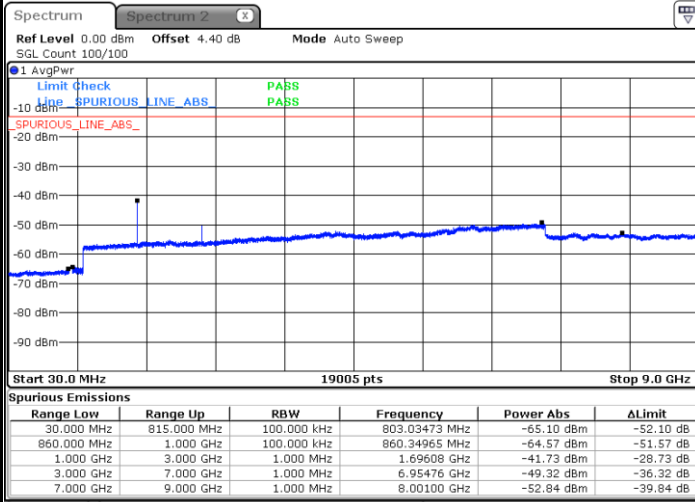

Highest Channel / QPSK

Highest Channel / 16QAM

Date: 20 JAN 2018 11:19:46

Date: 20 JAN 2018 11:20:41

LTE Band 5 / 1.4MHz

Lowest Channel / QPSK

Lowest Channel / 16QAM

Date: 2 NOV.2017 23:24:26

Date: 2 NOV.2017 23:25:20

Middle Channel / QPSK

Middle Channel / 16QAM

Date: 2 NOV.2017 23:26:54

Date: 2 NOV.2017 23:27:48

LTE Band 5 / 1.4MHz

Highest Channel / QPSK

Date: 2 NOV 2017 23:35:52

Highest Channel / 16QAM

Date: 2 NOV 2017 23:36:46

LTE Band 5 / 3MHz

Lowest Channel / QPSK

Date: 2 NOV 2017 23:44:49

Lowest Channel / 16QAM

Date: 2 NOV 2017 23:45:43

LTE Band 5 / 3MHz