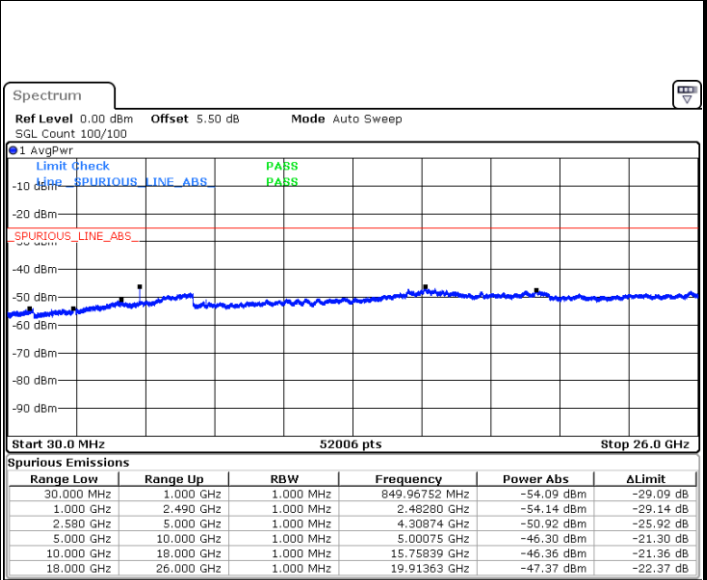

Date: 3.NOV.2017 00:08:35

**LTE Band 5 / 5MHz**

**Highest Channel / QPSK**

**Highest Channel / 16QAM**

**LTE Band 5 / 10MHz**

**Lowest Channel / QPSK**

**Lowest Channel / 16QAM**

LTE Band 5 / 10MHz

Middle Channel / QPSK

Date: 3.NOV.2017 00:28:05

Middle Channel / 16QAM

Date: 3.NOV.2017 00:28:59

Highest Channel / QPSK

Date: 3.NOV.2017 00:37:02

Highest Channel / 16QAM

Date: 3.NOV.2017 00:37:56

LTE Band 7 / 5MHz

Lowest Channel / QPSK

Date: 3.NOV.2017 09:00:04

Lowest Channel / 16QAM

Date: 3.NOV.2017 09:00:58

Middle Channel / QPSK

Date: 3.NOV.2017 09:02:46

Middle Channel / 16QAM

Date: 3.NOV.2017 09:01:52

LTE Band 7 / 5MHz

Highest Channel / QPSK

Date: 3.NOV.2017 09:03:39

Highest Channel / 16QAM

Date: 3.NOV.2017 09:04:33

LTE Band 7 / 10MHz

Lowest Channel / QPSK