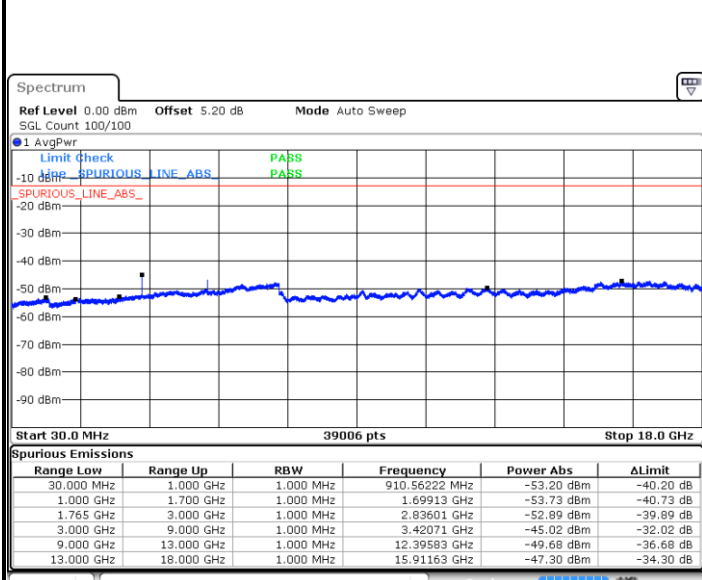

LTE Band 4 / 1.4MHz

Lowest Channel / QPSK

Lowest Channel / 16QAM

Date: 20 JAN 2018 09:48:14

Date: 20 JAN 2018 09:49:08

Middle Channel / QPSK

Middle Channel / 16QAM

Date: 20 JAN 2018 09:50:43

Date: 20 JAN 2018 09:51:37

LTE Band 4 / 1.4MHz

Highest Channel / QPSK

Date: 20 JAN 2018 09:57:41

Highest Channel / 16QAM

Date: 20 JAN 2018 09:58:36

LTE Band 4 / 3MHz

Lowest Channel / QPSK

Date: 20 JAN 2018 10:04:39

Lowest Channel / 16QAM

Date: 20 JAN 2018 10:05:34

LTE Band 4 / 3MHz

Middle Channel / QPSK

Middle Channel / 16QAM

Date: 20 JAN 2018 10:07:08

Date: 20 JAN 2018 10:08:03

Highest Channel / QPSK

Highest Channel / 16QAM

Date: 20 JAN 2018 10:14:07

Date: 20 JAN 2018 10:15:01

LTE Band 4 / 5MHz

Lowest Channel / QPSK

Lowest Channel / 16QAM

Date: 20 JAN 2018 10:21:05