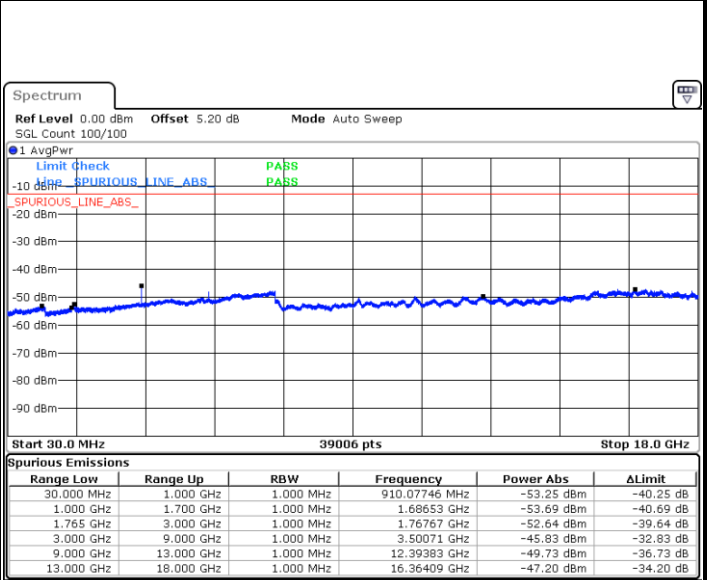

Highest Channel / QPSK

Highest Channel / 16QAM

Date: 20 JAN 2018 10:14:07

Date: 20 JAN 2018 10:15:01

LTE Band 4 / 5MHz

Lowest Channel / QPSK

Lowest Channel / 16QAM

Date: 20 JAN 2018 10:21:05

Date: 20 JAN 2018 10:21:59

Middle Channel / QPSK

Middle Channel / 16QAM

Date: 20 JAN 2018 10:23:34

Date: 20 JAN 2018 10:24:28

LTE Band 4 / 5MHz

Highest Channel / QPSK

Date: 20 JAN 2018 10:30:32

Highest Channel / 16QAM

Date: 20 JAN 2018 10:31:26

LTE Band 4 / 10MHz

Lowest Channel / QPSK

Date: 20 JAN 2018 10:37:30

Lowest Channel / 16QAM

Date: 20 JAN 2018 10:38:24

LTE Band 4 / 10MHz