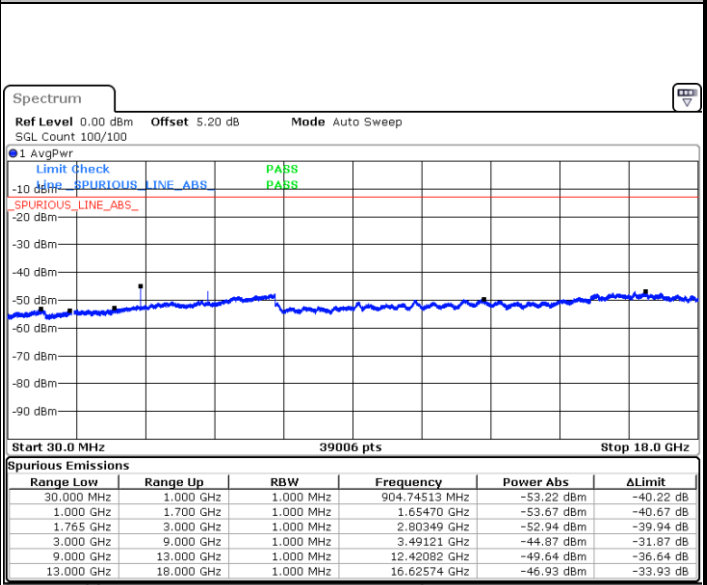

Highest Channel / 16QAM

Date: 20 JAN 2018 10:31:26

LTE Band 4 / 10MHz

Lowest Channel / QPSK

Date: 20 JAN 2018 10:37:30

Lowest Channel / 16QAM

Date: 20 JAN 2018 10:38:24

LTE Band 4 / 10MHz

Middle Channel / QPSK

Date: 20 JAN 2018 10:39:59

Middle Channel / 16QAM

Date: 20 JAN 2018 10:40:53

Highest Channel / QPSK

Date: 20 JAN 2018 10:46:57

Highest Channel / 16QAM

Date: 20 JAN 2018 10:47:51

LTE Band 4 / 15MHz

Lowest Channel / QPSK

Lowest Channel / 16QAM

Date: 20 JAN 2018 10:53:55

Date: 20 JAN 2018 10:54:49

Middle Channel / QPSK

Middle Channel / 16QAM

Date: 20 JAN 2018 10:56:23

Date: 20 JAN 2018 10:57:18

LTE Band 4 / 15MHz

Highest Channel / QPSK

Date: 20 JAN 2018 11:03:21

Highest Channel / 16QAM

Date: 20 JAN 2018 11:04:16

LTE Band 4 / 20MHz

Lowest Channel / QPSK