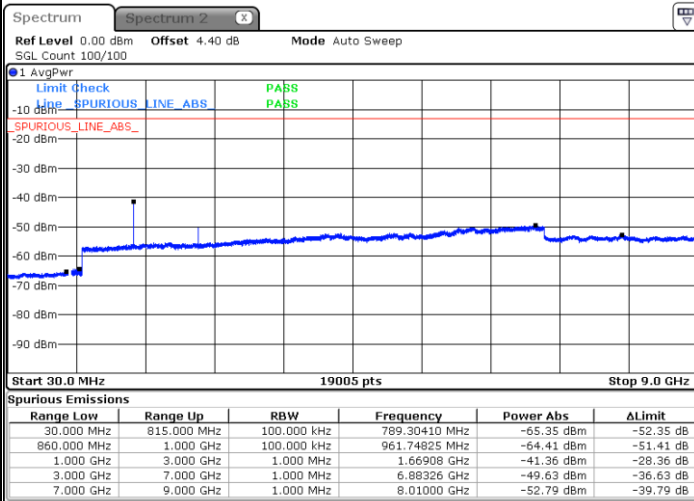

Middle Channel / QPSK

Middle Channel / 16QAM

Date: 2.NOV.2017 23:47:18

Date: 2.NOV.2017 23:48:12

Highest Channel / QPSK

Highest Channel / 16QAM

Date: 2.NOV.2017 23:56:15

Date: 2.NOV.2017 23:57:10

LTE Band 5 / 5MHz

Lowest Channel / QPSK

Lowest Channel / 16QAM

Date: 3.NOV.2017 00:05:13

Date: 3.NOV.2017 00:06:07

Middle Channel / QPSK

Middle Channel / 16QAM

Date: 3.NOV.2017 00:07:41

Date: 3.NOV.2017 00:08:35

**LTE Band 5 / 5MHz**

**Highest Channel / QPSK**

**Highest Channel / 16QAM**

**LTE Band 5 / 10MHz**

**Lowest Channel / QPSK**

**Lowest Channel / 16QAM**

LTE Band 5 / 10MHz