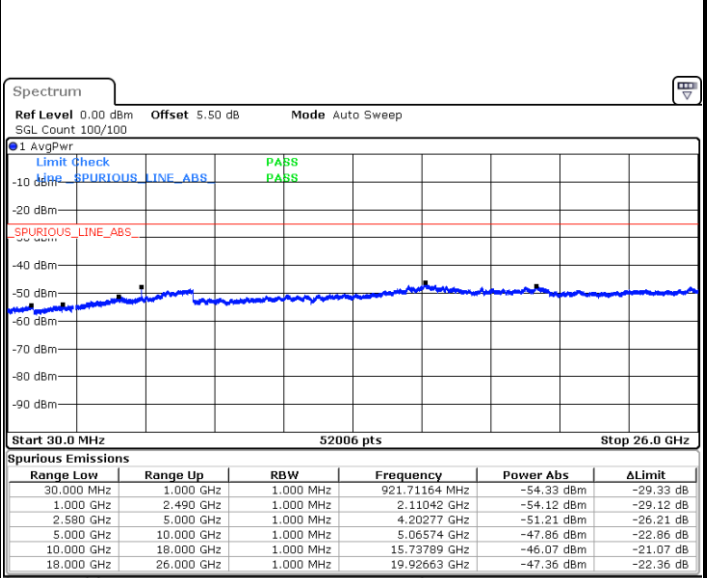

Date: 3.NOV.2017 00:08:35

**LTE Band 5 / 5MHz**

**Highest Channel / QPSK**

**Highest Channel / 16QAM**

**LTE Band 5 / 10MHz**

**Lowest Channel / QPSK**

**Lowest Channel / 16QAM**

LTE Band 5 / 10MHz

Middle Channel / QPSK

Date: 3.NOV.2017 00:28:05

Middle Channel / 16QAM

Date: 3.NOV.2017 00:28:59

Highest Channel / QPSK

Date: 3.NOV.2017 00:37:02

Highest Channel / 16QAM

Date: 3.NOV.2017 00:37:56

LTE Band 7 / 5MHz

Lowest Channel / QPSK

Date: 3.NOV.2017 09:00:04

Lowest Channel / 16QAM

Date: 3.NOV.2017 09:00:58

Middle Channel / QPSK

Date: 3.NOV.2017 09:02:46

Middle Channel / 16QAM

Date: 3.NOV.2017 09:01:52

LTE Band 7 / 5MHz

Highest Channel / QPSK

Date: 3.NOV.2017 09:03:39

Highest Channel / 16QAM

Date: 3.NOV.2017 09:04:33

LTE Band 7 / 10MHz

Lowest Channel / QPSK