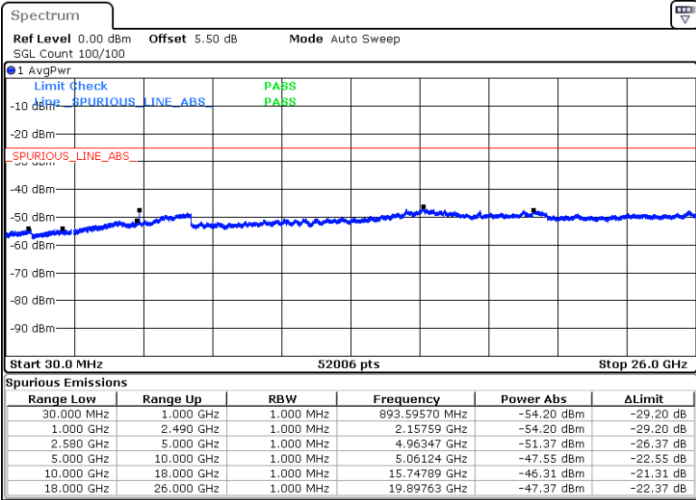

Date: 3.NOV.2017 09:01:52

LTE Band 7 / 5MHz

Highest Channel / QPSK

Date: 3.NOV.2017 09:03:39

Highest Channel / 16QAM

Date: 3.NOV.2017 09:04:33

LTE Band 7 / 10MHz

Lowest Channel / QPSK

Date: 3.NOV.2017 09:16:29

Lowest Channel / 16QAM

Date: 3.NOV.2017 09:17:22

LTE Band 7 / 10MHz

Middle Channel / QPSK

Middle Channel / 16QAM

Date: 3.NOV.2017 09:19:10

Date: 3.NOV.2017 09:18:16

Highest Channel / QPSK

Highest Channel / 16QAM

Date: 3.NOV.2017 09:20:04

Date: 3.NOV.2017 09:20:58

LTE Band 7 / 15MHz

Lowest Channel / QPSK

Lowest Channel / 16QAM

Date: 3.NOV.2017 09:32:53