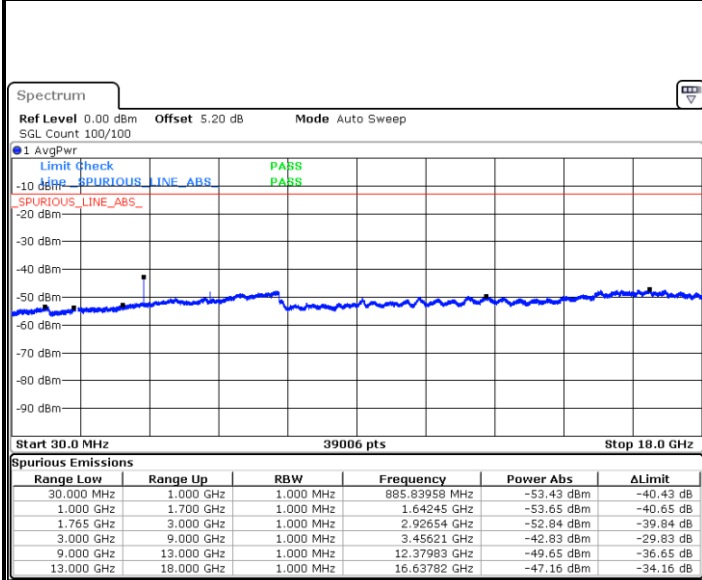

LTE Band 4 / 10MHz

Middle Channel / QPSK

Date: 20 JAN 2018 10:39:59