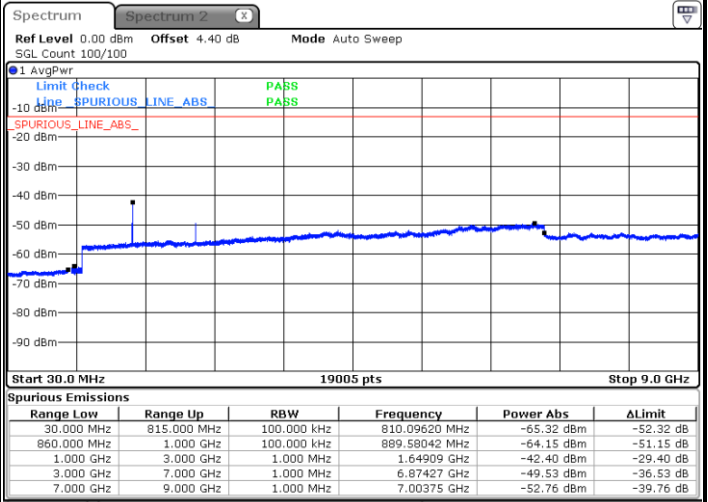

Highest Channel / 16QAM

Date: 2 NOV 2017 23:36:46

LTE Band 5 / 3MHz

Lowest Channel / QPSK

Date: 2 NOV 2017 23:44:49

Lowest Channel / 16QAM

Date: 2 NOV 2017 23:45:43

LTE Band 5 / 3MHz

Middle Channel / QPSK

Middle Channel / 16QAM

Date: 2.NOV.2017 23:47:18

Date: 2.NOV.2017 23:48:12

Highest Channel / QPSK

Highest Channel / 16QAM

Date: 2.NOV.2017 23:56:15

Date: 2.NOV.2017 23:57:10

LTE Band 5 / 5MHz

Lowest Channel / QPSK

Lowest Channel / 16QAM

Date: 3.NOV.2017 00:05:13

Date: 3.NOV.2017 00:06:07

Middle Channel / QPSK

Middle Channel / 16QAM

Date: 3.NOV.2017 00:07:41