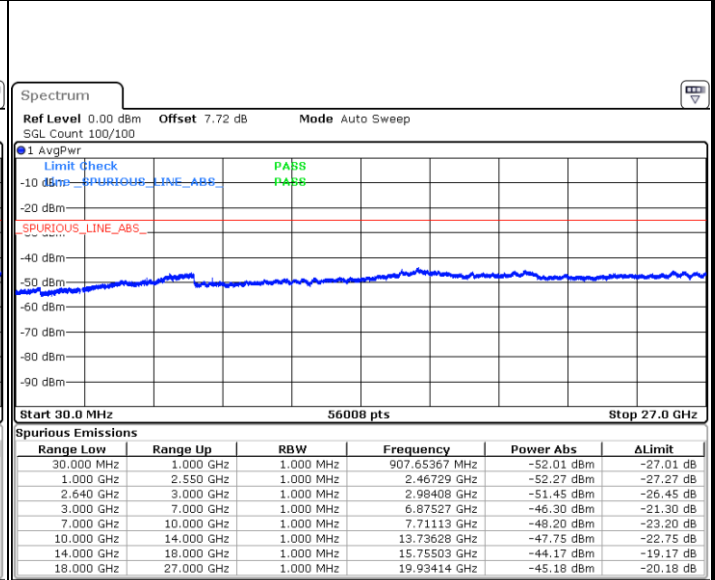

Highest Channel / 16QAM

Date: 3.NOV.2017 09:37:22

LTE Band 7 / 20MHz

Lowest Channel / QPSK

Date: 3.NOV.2017 09:49:18

Lowest Channel / 16QAM

Date: 3.NOV.2017 09:50:12

LTE Band 7 / 20MHz

Middle Channel / QPSK

Date: 3.NOV.2017 09:52:00

Middle Channel / 16QAM

Date: 3.NOV.2017 09:51:06

Highest Channel / QPSK

Date: 3.NOV.2017 09:52:54

Highest Channel / 16QAM

Date: 3.NOV.2017 09:53:47

LTE Band 38 / 5MHz

Lowest Channel / QPSK

Date: 3.NOV.2017 10:36:03

Lowest Channel / 16QAM

Date: 3.NOV.2017 10:36:58

Middle Channel / QPSK

Date: 3.NOV.2017 10:37:52

Middle Channel / 16QAM

Date: 3.NOV.2017 10:38:47

LTE Band 38 / 5MHz

Highest Channel / QPSK

Date: 3.NOV.2017 10:39:42

Highest Channel / 16QAM

Date: 3.NOV.2017 10:40:36

LTE Band 38 / 10MHz

Lowest Channel / QPSK