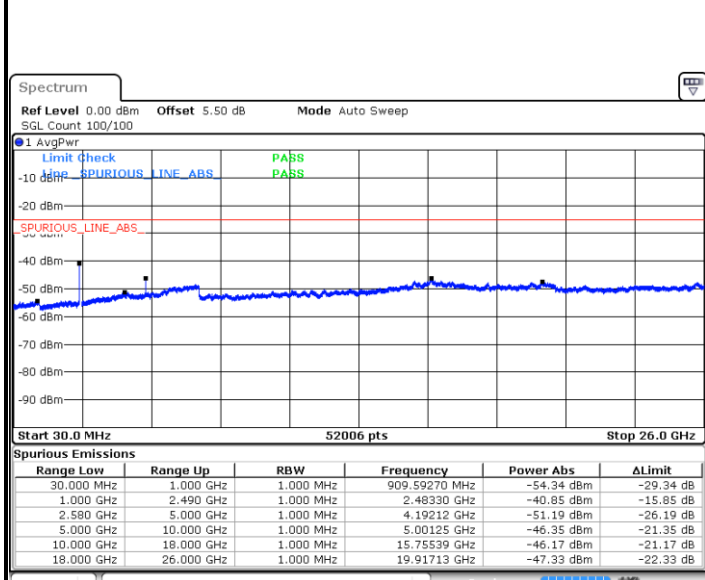

LTE Band 7 / 5MHz

Lowest Channel / QPSK

Date: 3.NOV.2017 09:00:04

Lowest Channel / 16QAM

Date: 3.NOV.2017 09:00:58

Middle Channel / QPSK

Date: 3.NOV.2017 09:02:46

Middle Channel / 16QAM

Date: 3.NOV.2017 09:01:52

LTE Band 7 / 5MHz

Highest Channel / QPSK

Date: 3.NOV.2017 09:03:39

Highest Channel / 16QAM

Date: 3.NOV.2017 09:04:33

LTE Band 7 / 10MHz

Lowest Channel / QPSK

Date: 3.NOV.2017 09:16:29

Lowest Channel / 16QAM

Date: 3.NOV.2017 09:17:22

LTE Band 7 / 10MHz

Middle Channel / QPSK

Middle Channel / 16QAM

Date: 3.NOV.2017 09:19:10

Date: 3.NOV.2017 09:18:16

Highest Channel / QPSK

Highest Channel / 16QAM

Date: 3.NOV.2017 09:20:04

Date: 3.NOV.2017 09:20:58

LTE Band 7 / 15MHz

Lowest Channel / QPSK

Lowest Channel / 16QAM

Date: 3.NOV.2017 09:32:53