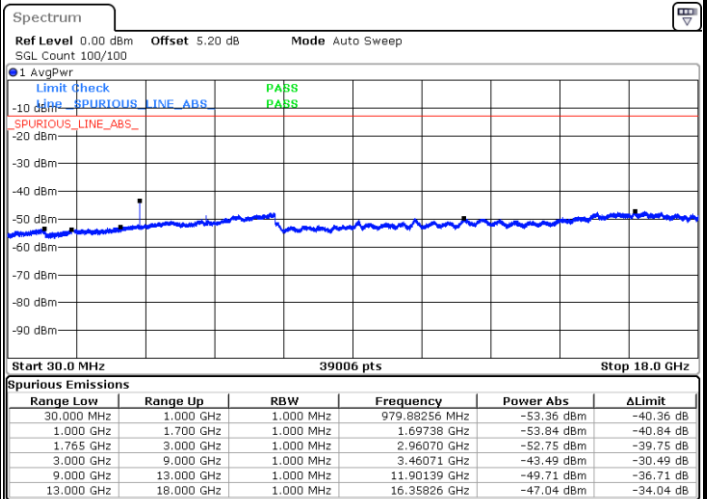

Highest Channel / QPSK

Highest Channel / 16QAM

Date: 20 JAN 2018 10:14:07

Date: 20 JAN 2018 10:15:01

LTE Band 4 / 5MHz

Lowest Channel / QPSK

Lowest Channel / 16QAM

Date: 20 JAN 2018 10:21:05

Date: 20 JAN 2018 10:21:59

Middle Channel / QPSK

Middle Channel / 16QAM

Date: 20 JAN 2018 10:23:34

Date: 20 JAN 2018 10:24:28

LTE Band 4 / 5MHz

Highest Channel / QPSK

Date: 20 JAN 2018 10:30:32