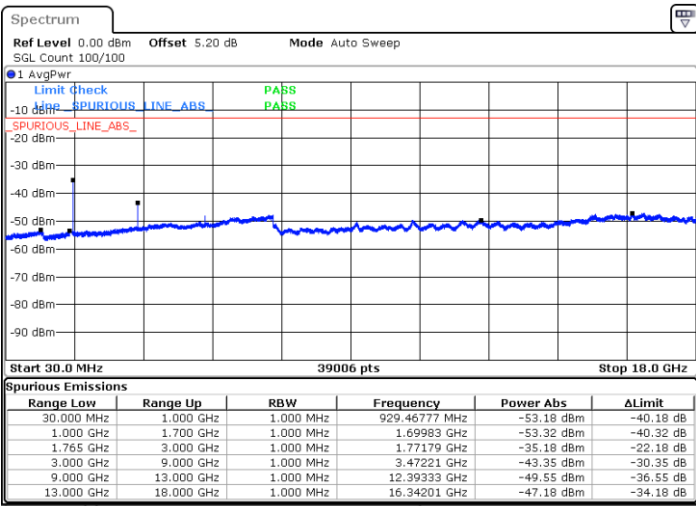

Date: 20 JAN 2018 10:57:18

LTE Band 4 / 15MHz

Highest Channel / QPSK

Date: 20 JAN 2018 11:03:21

Highest Channel / 16QAM

Date: 20 JAN 2018 11:04:16

LTE Band 4 / 20MHz

Lowest Channel / QPSK

Date: 20 JAN 2018 11:10:20

Lowest Channel / 16QAM

Date: 20 JAN 2018 11:11:14

LTE Band 4 / 20MHz

Middle Channel / QPSK

Middle Channel / 16QAM

Date: 20 JAN 2018 11:12:48

Date: 20 JAN 2018 11:13:43

Highest Channel / QPSK

Highest Channel / 16QAM

Date: 20 JAN 2018 11:19:46

Date: 20 JAN 2018 11:20:41

LTE Band 5 / 1.4MHz

Lowest Channel / QPSK

Lowest Channel / 16QAM

Date: 2 NOV.2017 23:24:26