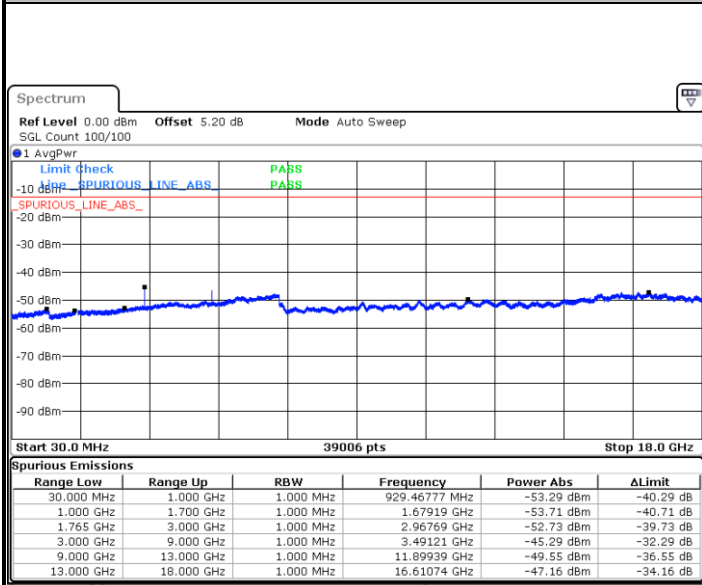

Highest Channel / 16QAM

Date: 20 JAN 2018 10:31:26

LTE Band 4 / 10MHz

Lowest Channel / QPSK

Date: 20 JAN 2018 10:37:30

Lowest Channel / 16QAM

Date: 20 JAN 2018 10:38:24

LTE Band 4 / 10MHz

Middle Channel / QPSK

Date: 20 JAN 2018 10:39:59

Middle Channel / 16QAM

Date: 20 JAN 2018 10:40:53

Highest Channel / QPSK

Date: 20 JAN 2018 10:46:57

Highest Channel / 16QAM

Date: 20 JAN 2018 10:47:51

LTE Band 4 / 15MHz

Lowest Channel / QPSK

Lowest Channel / 16QAM

Date: 20 JAN 2018 10:53:55

Date: 20 JAN 2018 10:54:49

Middle Channel / QPSK

Middle Channel / 16QAM

Date: 20 JAN 2018 10:56:23

Date: 20 JAN 2018 10:57:18

LTE Band 4 / 15MHz

Highest Channel / QPSK

Date: 20 JAN 2018 11:03:21

Highest Channel / 16QAM

Date: 20 JAN 2018 11:04:16

LTE Band 4 / 20MHz

Lowest Channel / QPSK