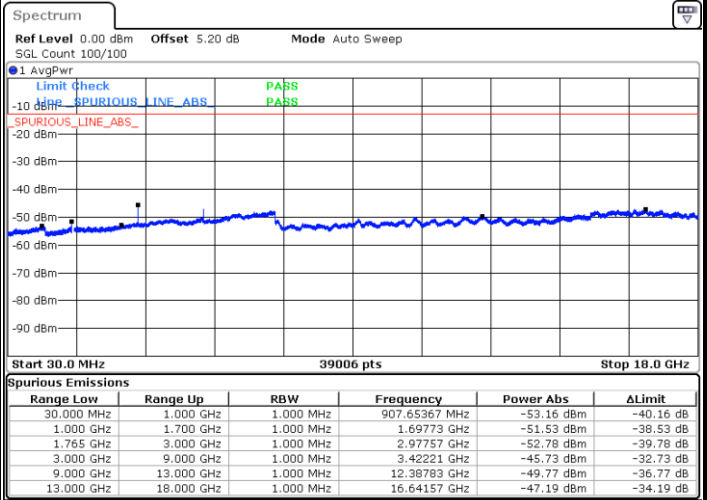

Highest Channel / 16QAM

Date: 20 JAN 2018 10:31:26

LTE Band 4 / 10MHz

Lowest Channel / QPSK

Date: 20 JAN 2018 10:37:30

Lowest Channel / 16QAM

Date: 20 JAN 2018 10:38:24

LTE Band 4 / 10MHz

Middle Channel / QPSK

Date: 20 JAN 2018 10:39:59

Middle Channel / 16QAM

Date: 20 JAN 2018 10:40:53

Highest Channel / QPSK

Date: 20 JAN 2018 10:46:57

Highest Channel / 16QAM

Date: 20 JAN 2018 10:47:51

LTE Band 4 / 15MHz

Lowest Channel / QPSK

Lowest Channel / 16QAM

Date: 20 JAN 2018 10:53:55

Date: 20 JAN 2018 10:54:49

Middle Channel / QPSK

Middle Channel / 16QAM

Date: 20 JAN 2018 10:56:23