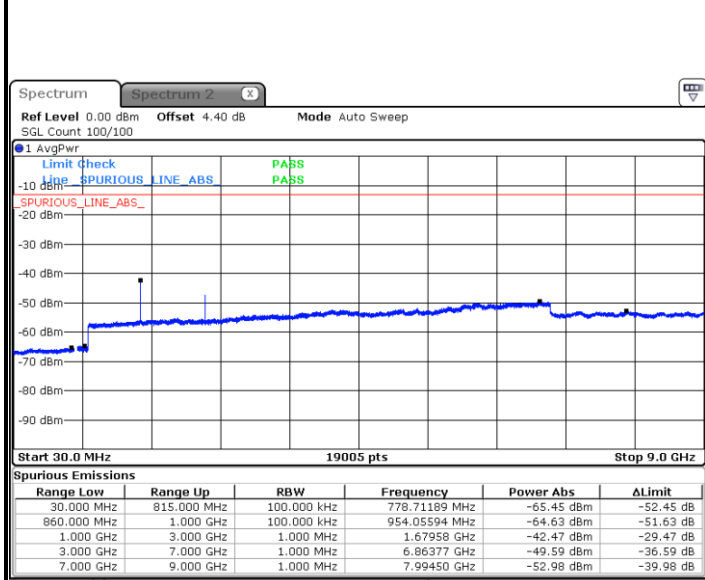

Date: 3.NOV.2017 00:08:35

**LTE Band 5 / 5MHz**

**Highest Channel / QPSK**

**Highest Channel / 16QAM**

**LTE Band 5 / 10MHz**

**Lowest Channel / QPSK**

**Lowest Channel / 16QAM**

LTE Band 5 / 10MHz

Middle Channel / QPSK

Date: 3.NOV.2017 00:28:05

Middle Channel / 16QAM

Date: 3.NOV.2017 00:28:59

Highest Channel / QPSK

Date: 3.NOV.2017 00:37:02

Highest Channel / 16QAM

Date: 3.NOV.2017 00:37:56

LTE Band 7 / 5MHz

Lowest Channel / QPSK

Date: 3.NOV.2017 09:00:04

Lowest Channel / 16QAM

Date: 3.NOV.2017 09:00:58

Middle Channel / QPSK

Date: 3.NOV.2017 09:02:46

Middle Channel / 16QAM

Date: 3.NOV.2017 09:01:52

LTE Band 7 / 5MHz

Highest Channel / QPSK

Date: 3.NOV.2017 09:03:39

Highest Channel / 16QAM

Date: 3.NOV.2017 09:04:33

LTE Band 7 / 10MHz

Lowest Channel / QPSK