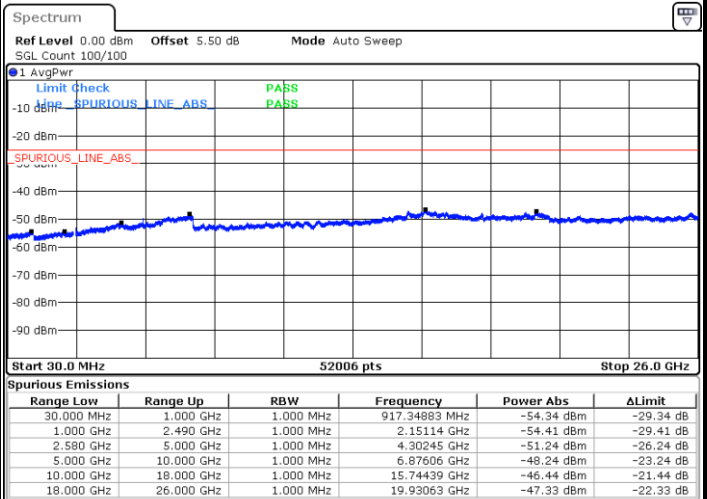

Date: 3.NOV.2017 09:01:52

LTE Band 7 / 5MHz

Highest Channel / QPSK

Date: 3.NOV.2017 09:03:39

Highest Channel / 16QAM

Date: 3.NOV.2017 09:04:33

LTE Band 7 / 10MHz

Lowest Channel / QPSK

Date: 3.NOV.2017 09:16:29

Lowest Channel / 16QAM

Date: 3.NOV.2017 09:17:22

LTE Band 7 / 10MHz

Middle Channel / QPSK

Middle Channel / 16QAM

Date: 3.NOV.2017 09:19:10

Date: 3.NOV.2017 09:18:16

Highest Channel / QPSK

Highest Channel / 16QAM

Date: 3.NOV.2017 09:20:04

Date: 3.NOV.2017 09:20:58

LTE Band 7 / 15MHz

Lowest Channel / QPSK

Lowest Channel / 16QAM

Date: 3.NOV.2017 09:32:53