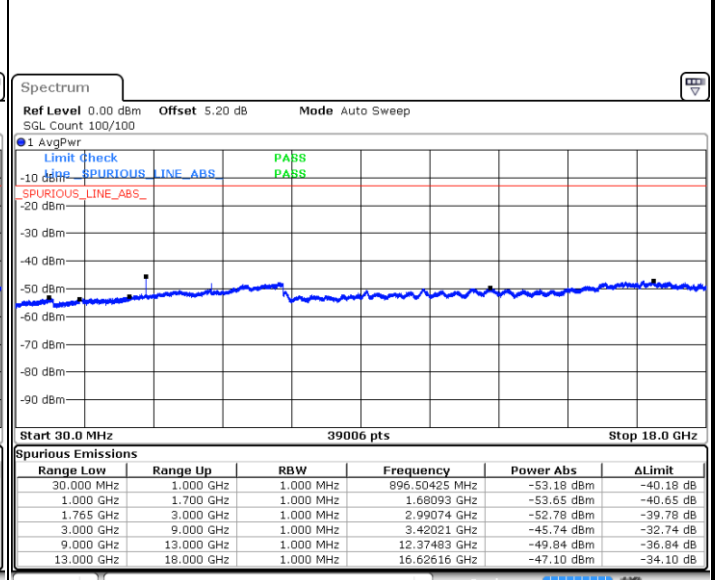

Date: 20 JAN 2018 09:51:37

LTE Band 4 / 1.4MHz

Highest Channel / QPSK

Date: 20 JAN 2018 09:57:41

Highest Channel / 16QAM

Date: 20 JAN 2018 09:58:36

LTE Band 4 / 3MHz

Lowest Channel / QPSK

Date: 20 JAN 2018 10:04:39

Lowest Channel / 16QAM

Date: 20 JAN 2018 10:05:34

LTE Band 4 / 3MHz

Middle Channel / QPSK

Middle Channel / 16QAM

Date: 20 JAN 2018 10:07:08

Date: 20 JAN 2018 10:08:03

Highest Channel / QPSK

Highest Channel / 16QAM

Date: 20 JAN 2018 10:14:07

Date: 20 JAN 2018 10:15:01

LTE Band 4 / 5MHz

Lowest Channel / QPSK

Lowest Channel / 16QAM

Date: 20 JAN 2018 10:21:05