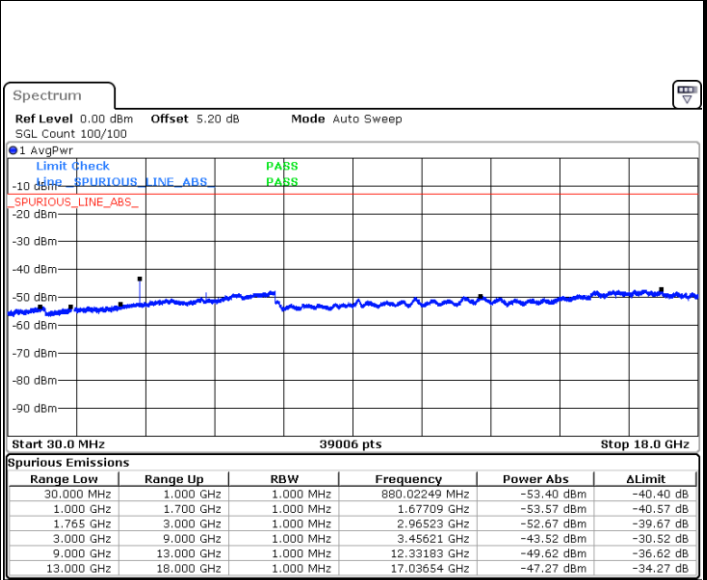

Middle Channel / 16QAM

Date: 20 JAN 2018 10:40:53