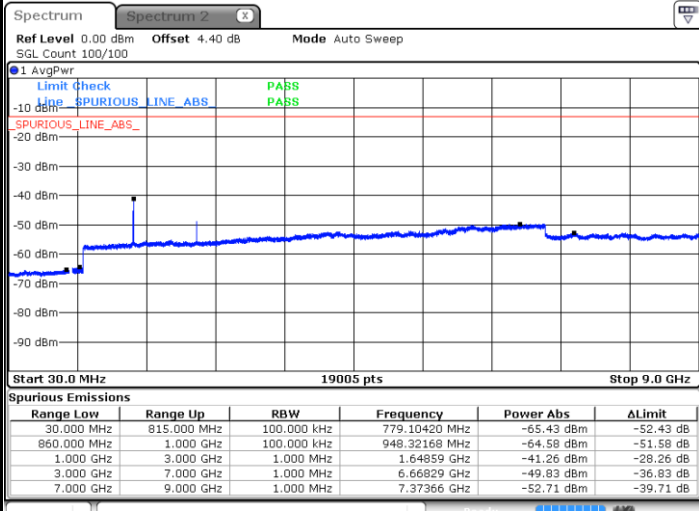

Date: 20 JAN 2018 11:10:20

Lowest Channel / 16QAM

Date: 20 JAN 2018 11:11:14

LTE Band 4 / 20MHz

Middle Channel / QPSK

Middle Channel / 16QAM

Date: 20 JAN 2018 11:12:48

Date: 20 JAN 2018 11:13:43

Highest Channel / QPSK

Highest Channel / 16QAM

Date: 20 JAN 2018 11:19:46

Date: 20 JAN 2018 11:20:41

LTE Band 5 / 1.4MHz

Lowest Channel / QPSK

Lowest Channel / 16QAM

Date: 2 NOV.2017 23:24:26

Date: 2 NOV.2017 23:25:20

Middle Channel / QPSK

Middle Channel / 16QAM

Date: 2 NOV.2017 23:26:54

Date: 2 NOV.2017 23:27:48

LTE Band 5 / 1.4MHz

Highest Channel / QPSK

Date: 2 NOV 2017 23:35:52