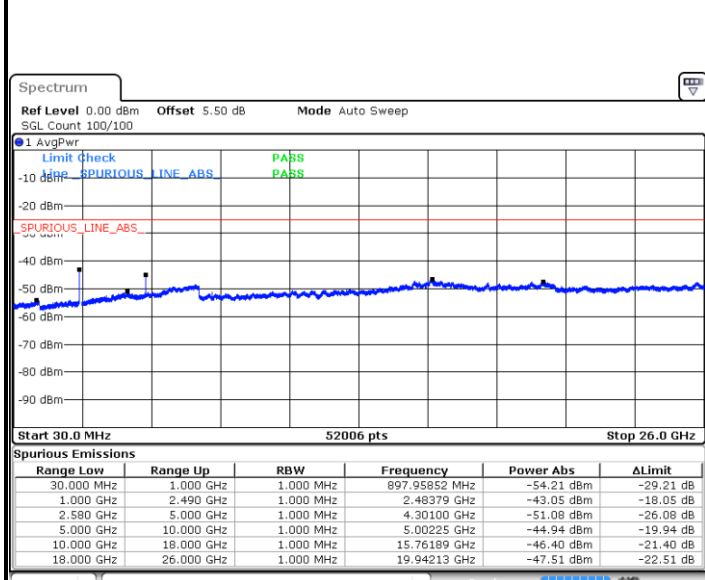

Highest Channel / QPSK

Highest Channel / 16QAM

Date: 3.NOV.2017 09:20:04

Date: 3.NOV.2017 09:20:58

LTE Band 7 / 15MHz

Lowest Channel / QPSK

Lowest Channel / 16QAM

Date: 3.NOV.2017 09:32:53

Date: 3.NOV.2017 09:33:47

Middle Channel / QPSK

Middle Channel / 16QAM

Date: 3.NOV.2017 09:35:35

Date: 3.NOV.2017 09:34:41

LTE Band 7 / 15MHz

Highest Channel / QPSK

Date: 3.NOV.2017 09:36:29

Highest Channel / 16QAM

Date: 3.NOV.2017 09:37:22

LTE Band 7 / 20MHz

Lowest Channel / QPSK

Date: 3.NOV.2017 09:49:18

Lowest Channel / 16QAM

Date: 3.NOV.2017 09:50:12

LTE Band 7 / 20MHz