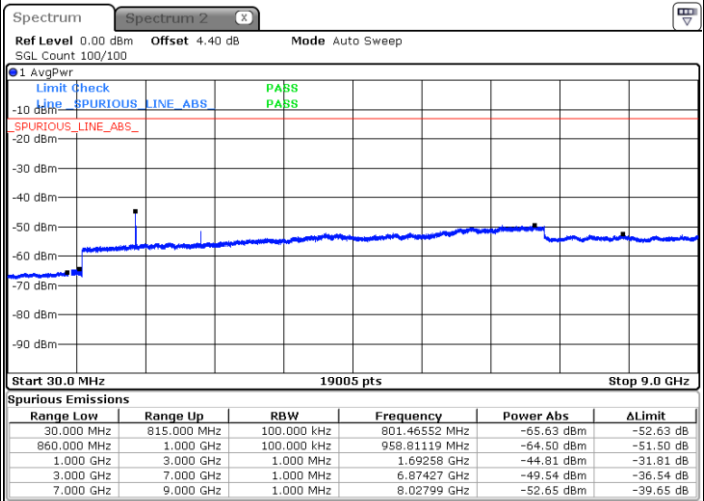

Highest Channel / 16QAM

Date: 2 NOV 2017 23:36:46

LTE Band 5 / 3MHz

Lowest Channel / QPSK

Date: 2 NOV 2017 23:44:49

Lowest Channel / 16QAM

Date: 2 NOV 2017 23:45:43

LTE Band 5 / 3MHz

Middle Channel / QPSK

Middle Channel / 16QAM

Date: 2.NOV.2017 23:47:18

Date: 2.NOV.2017 23:48:12

Highest Channel / QPSK

Highest Channel / 16QAM

Date: 2.NOV.2017 23:56:15

Date: 2.NOV.2017 23:57:10

LTE Band 5 / 5MHz

Lowest Channel / QPSK

Lowest Channel / 16QAM

Date: 3.NOV.2017 00:05:13

Date: 3.NOV.2017 00:06:07

Middle Channel / QPSK

Middle Channel / 16QAM

Date: 3.NOV.2017 00:07:41

Date: 3.NOV.2017 00:08:35

**LTE Band 5 / 5MHz**

**Highest Channel / QPSK**

**Highest Channel / 16QAM**

**LTE Band 5 / 10MHz**

**Lowest Channel / QPSK**

**Lowest Channel / 16QAM**

LTE Band 5 / 10MHz