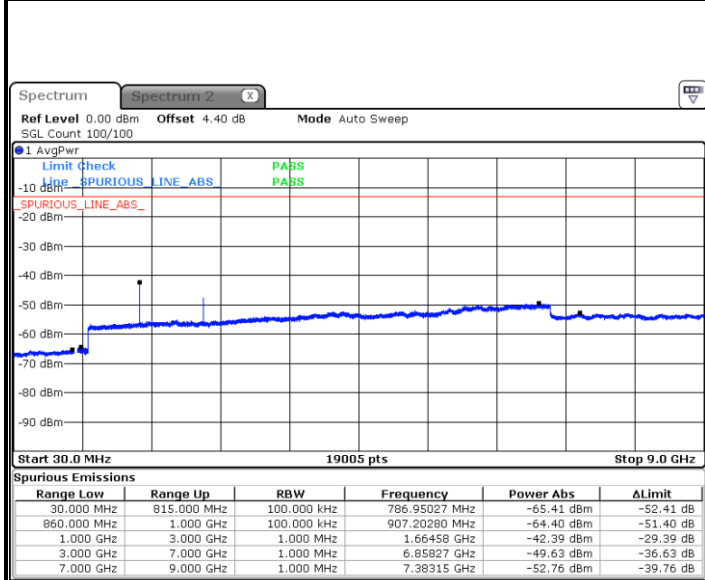

LTE Band 5 / 5MHz

Lowest Channel / QPSK

Lowest Channel / 16QAM

Date: 3.NOV.2017 00:05:13

Date: 3.NOV.2017 00:06:07

Middle Channel / QPSK

Middle Channel / 16QAM

Date: 3.NOV.2017 00:07:41

Date: 3.NOV.2017 00:08:35

**LTE Band 5 / 5MHz**

**Highest Channel / QPSK**

**Highest Channel / 16QAM**

**LTE Band 5 / 10MHz**

**Lowest Channel / QPSK**

**Lowest Channel / 16QAM**

LTE Band 5 / 10MHz

Middle Channel / QPSK

Date: 3.NOV.2017 00:28:05

Middle Channel / 16QAM

Date: 3.NOV.2017 00:28:59

Highest Channel / QPSK

Date: 3.NOV.2017 00:37:02

Highest Channel / 16QAM

Date: 3.NOV.2017 00:37:56

LTE Band 7 / 5MHz

Lowest Channel / QPSK

Date: 3.NOV.2017 09:00:04

Lowest Channel / 16QAM

Date: 3.NOV.2017 09:00:58

Middle Channel / QPSK

Date: 3.NOV.2017 09:02:46

Middle Channel / 16QAM