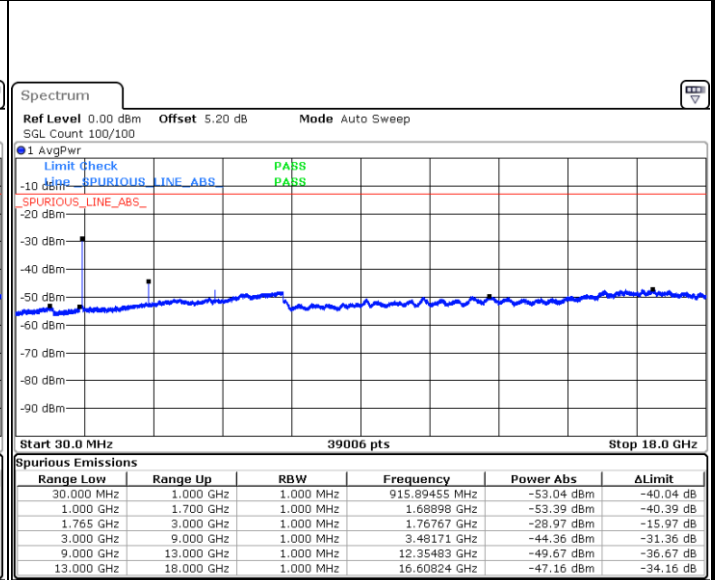

LTE Band 4 / 15MHz

Lowest Channel / QPSK

Lowest Channel / 16QAM

Date: 20 JAN 2018 10:53:55

Date: 20 JAN 2018 10:54:49

Middle Channel / QPSK

Middle Channel / 16QAM

Date: 20 JAN 2018 10:56:23

Date: 20 JAN 2018 10:57:18

LTE Band 4 / 15MHz

Highest Channel / QPSK

Date: 20 JAN 2018 11:03:21

Highest Channel / 16QAM

Date: 20 JAN 2018 11:04:16

LTE Band 4 / 20MHz

Lowest Channel / QPSK

Date: 20 JAN 2018 11:10:20

Lowest Channel / 16QAM

Date: 20 JAN 2018 11:11:14

LTE Band 4 / 20MHz

Middle Channel / QPSK

Middle Channel / 16QAM

Date: 20 JAN 2018 11:12:48

Date: 20 JAN 2018 11:13:43

Highest Channel / QPSK

Highest Channel / 16QAM

Date: 20 JAN 2018 11:19:46

Date: 20 JAN 2018 11:20:41

LTE Band 5 / 1.4MHz

Lowest Channel / QPSK

Lowest Channel / 16QAM

Date: 2 NOV.2017 23:24:26