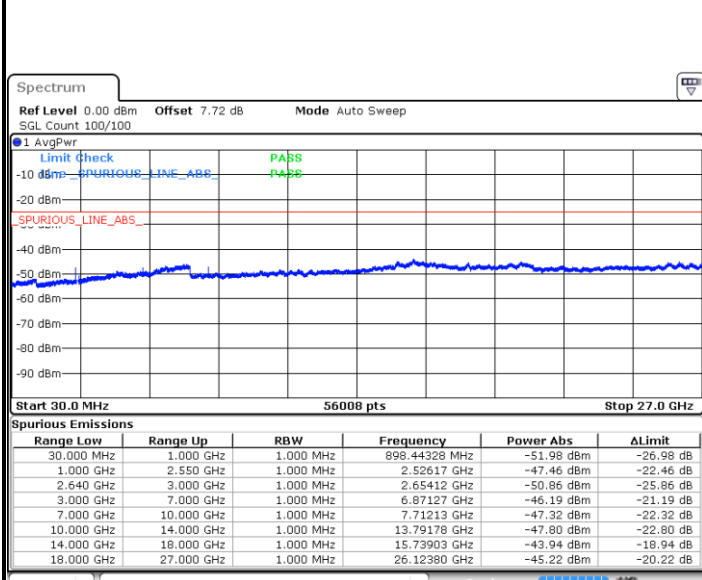

LTE Band 38 / 5MHz

Lowest Channel / QPSK

Date: 3.NOV.2017 10:36:03

Lowest Channel / 16QAM

Date: 3.NOV.2017 10:36:58

Middle Channel / QPSK

Date: 3.NOV.2017 10:37:52

Middle Channel / 16QAM

Date: 3.NOV.2017 10:38:47

LTE Band 38 / 5MHz

Highest Channel / QPSK

Date: 3.NOV.2017 10:39:42

Highest Channel / 16QAM

Date: 3.NOV.2017 10:40:36

LTE Band 38 / 10MHz

Lowest Channel / QPSK

Date: 3.NOV.2017 10:41:31

Lowest Channel / 16QAM

Date: 3.NOV.2017 10:42:25