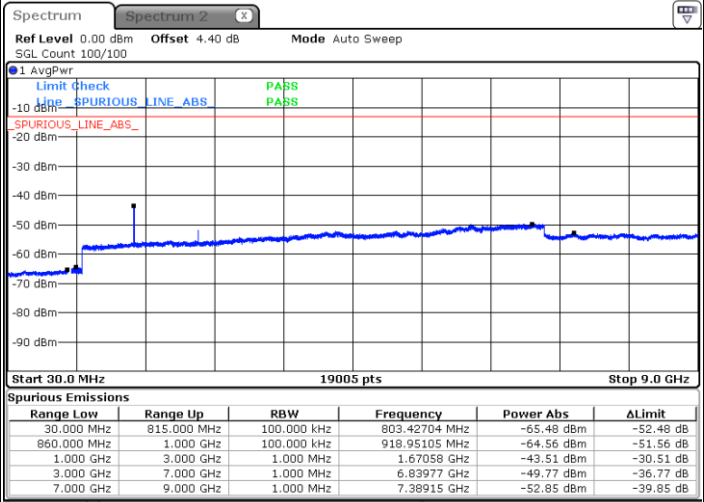

Date: 2 NOV.2017 23:25:20

Middle Channel / QPSK

Middle Channel / 16QAM

Date: 2 NOV.2017 23:26:54

Date: 2 NOV.2017 23:27:48

LTE Band 5 / 1.4MHz

Highest Channel / QPSK

Date: 2 NOV 2017 23:35:52

Highest Channel / 16QAM

Date: 2 NOV 2017 23:36:46

LTE Band 5 / 3MHz

Lowest Channel / QPSK

Date: 2 NOV 2017 23:44:49

Lowest Channel / 16QAM

Date: 2 NOV 2017 23:45:43

LTE Band 5 / 3MHz

Middle Channel / QPSK

Middle Channel / 16QAM

Date: 2.NOV.2017 23:47:18

Date: 2.NOV.2017 23:48:12

Highest Channel / QPSK

Highest Channel / 16QAM

Date: 2.NOV.2017 23:56:15

Date: 2.NOV.2017 23:57:10