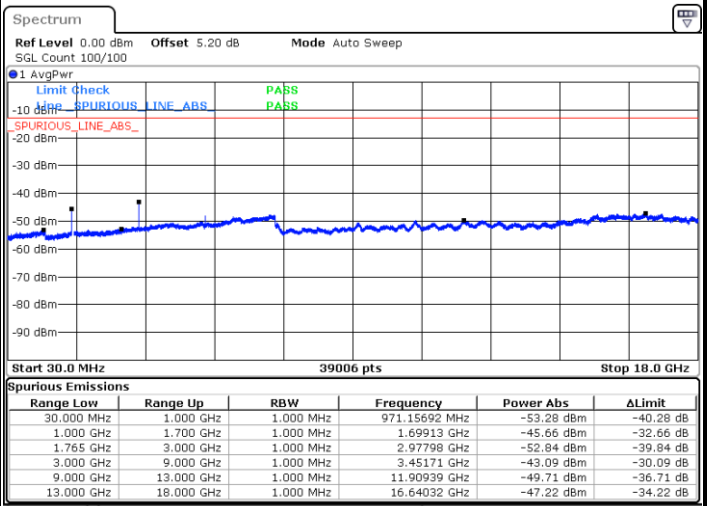

LTE Band 4 / 15MHz

Lowest Channel / QPSK

Lowest Channel / 16QAM

Date: 20 JAN 2018 10:53:55

Date: 20 JAN 2018 10:54:49

Middle Channel / QPSK

Middle Channel / 16QAM

Date: 20 JAN 2018 10:56:23

Date: 20 JAN 2018 10:57:18

LTE Band 4 / 15MHz

Highest Channel / QPSK

Date: 20 JAN 2018 11:03:21

Highest Channel / 16QAM

Date: 20 JAN 2018 11:04:16

LTE Band 4 / 20MHz

Lowest Channel / QPSK