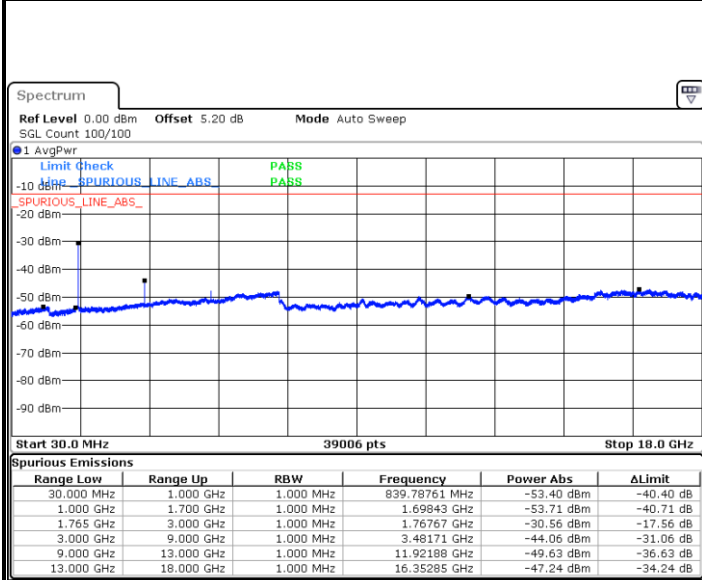

LTE Band 4 / 15MHz

Lowest Channel / QPSK

Lowest Channel / 16QAM

Date: 20 JAN 2018 10:53:55

Date: 20 JAN 2018 10:54:49

Middle Channel / QPSK

Middle Channel / 16QAM

Date: 20 JAN 2018 10:56:23

Date: 20 JAN 2018 10:57:18

LTE Band 4 / 15MHz

Highest Channel / QPSK

Date: 20 JAN 2018 11:03:21

Highest Channel / 16QAM

Date: 20 JAN 2018 11:04:16

LTE Band 4 / 20MHz

Lowest Channel / QPSK