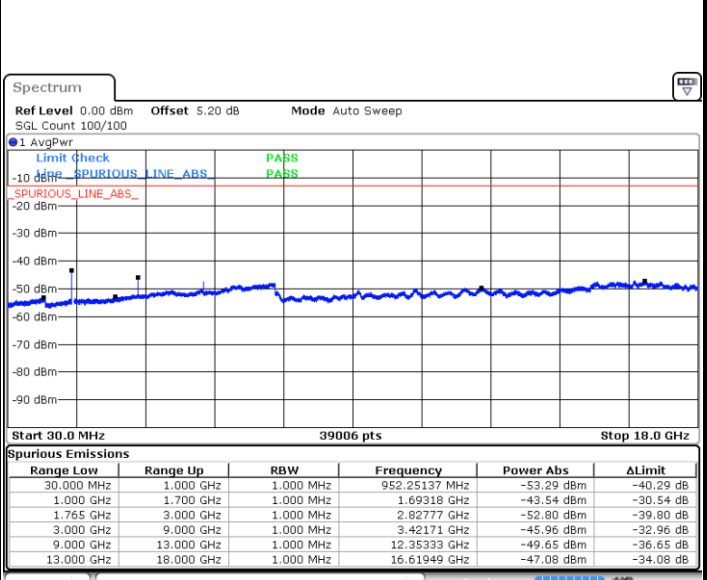

Highest Channel / 16QAM

Date: 20 JAN 2018 10:31:26

LTE Band 4 / 10MHz

Lowest Channel / QPSK

Date: 20 JAN 2018 10:37:30

Lowest Channel / 16QAM

Date: 20 JAN 2018 10:38:24

LTE Band 4 / 10MHz