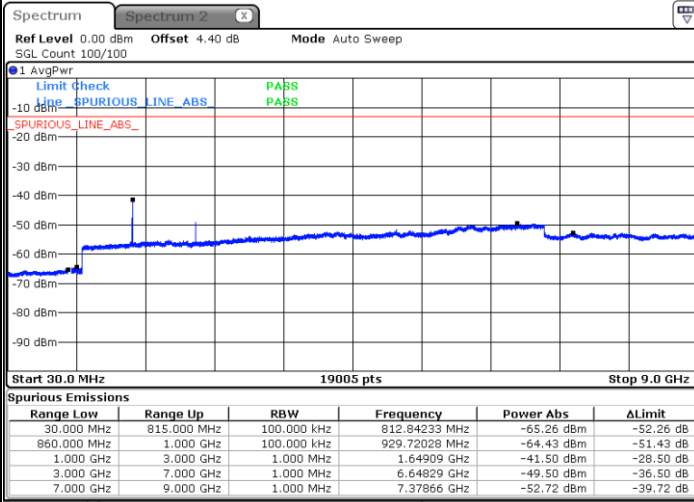

Highest Channel / 16QAM

Date: 2 NOV 2017 23:36:46

LTE Band 5 / 3MHz

Lowest Channel / QPSK

Date: 2 NOV 2017 23:44:49

Lowest Channel / 16QAM

Date: 2 NOV 2017 23:45:43

LTE Band 5 / 3MHz

Middle Channel / QPSK

Middle Channel / 16QAM

Date: 2.NOV.2017 23:47:18

Date: 2.NOV.2017 23:48:12

Highest Channel / QPSK

Highest Channel / 16QAM

Date: 2.NOV.2017 23:56:15

Date: 2.NOV.2017 23:57:10

LTE Band 5 / 5MHz

Lowest Channel / QPSK

Lowest Channel / 16QAM

Date: 3.NOV.2017 00:05:13

Date: 3.NOV.2017 00:06:07

Middle Channel / QPSK

Middle Channel / 16QAM

Date: 3.NOV.2017 00:07:41