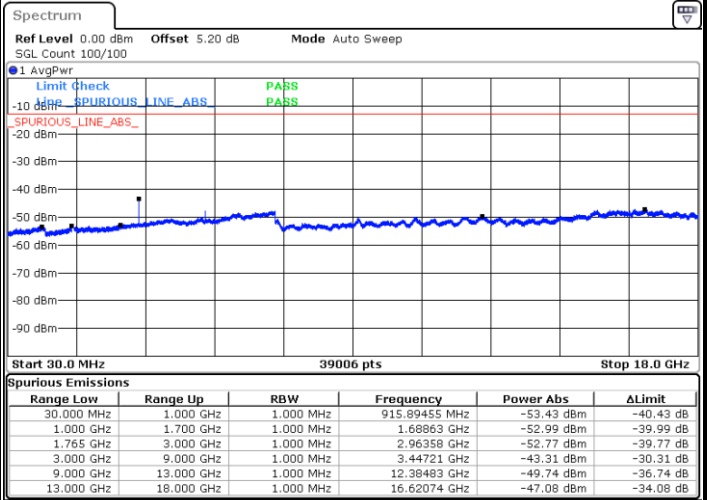

Date: 20 JAN 2018 10:57:18

LTE Band 4 / 15MHz

Highest Channel / QPSK

Date: 20 JAN 2018 11:03:21

Highest Channel / 16QAM

Date: 20 JAN 2018 11:04:16

LTE Band 4 / 20MHz

Lowest Channel / QPSK

Date: 20 JAN 2018 11:10:20

Lowest Channel / 16QAM

Date: 20 JAN 2018 11:11:14

LTE Band 4 / 20MHz

Middle Channel / QPSK

Middle Channel / 16QAM

Date: 20 JAN 2018 11:12:48

Date: 20 JAN 2018 11:13:43

Highest Channel / QPSK

Highest Channel / 16QAM

Date: 20 JAN 2018 11:19:46

Date: 20 JAN 2018 11:20:41

LTE Band 5 / 1.4MHz

Lowest Channel / QPSK

Lowest Channel / 16QAM

Date: 2 NOV.2017 23:24:26