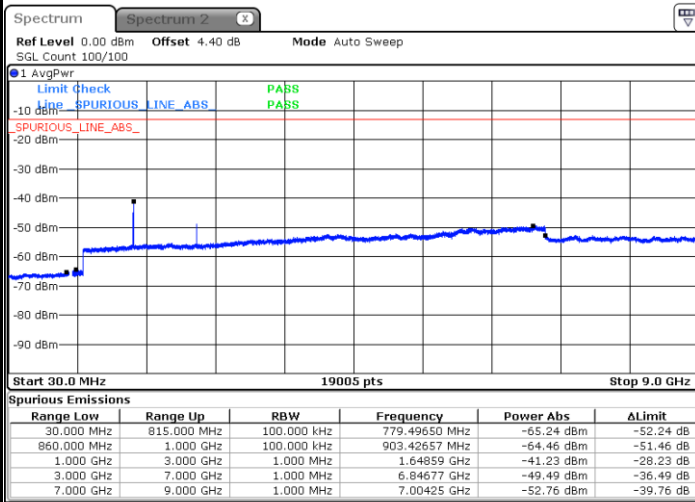

Highest Channel / QPSK

Highest Channel / 16QAM

Date: 20 JAN 2018 11:19:46

Date: 20 JAN 2018 11:20:41

LTE Band 5 / 1.4MHz

Lowest Channel / QPSK

Lowest Channel / 16QAM

Date: 2 NOV.2017 23:24:26

Date: 2 NOV.2017 23:25:20

Middle Channel / QPSK

Middle Channel / 16QAM

Date: 2 NOV.2017 23:26:54

Date: 2 NOV.2017 23:27:48

LTE Band 5 / 1.4MHz

Highest Channel / QPSK

Date: 2 NOV 2017 23:35:52

Highest Channel / 16QAM

Date: 2 NOV 2017 23:36:46

LTE Band 5 / 3MHz

Lowest Channel / QPSK

Date: 2 NOV 2017 23:44:49

Lowest Channel / 16QAM

Date: 2 NOV 2017 23:45:43

LTE Band 5 / 3MHz