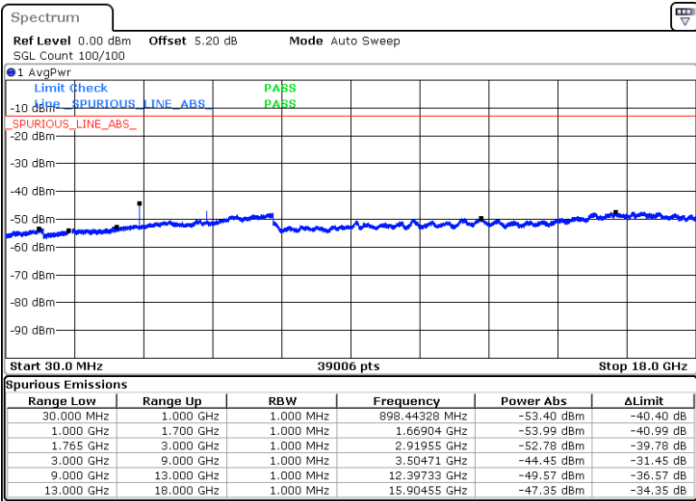

Date: 20 JAN 2018 09:51:37

LTE Band 4 / 1.4MHz

Highest Channel / QPSK

Date: 20 JAN 2018 09:57:41

Highest Channel / 16QAM

Date: 20 JAN 2018 09:58:36

LTE Band 4 / 3MHz

Lowest Channel / QPSK

Date: 20 JAN 2018 10:04:39

Lowest Channel / 16QAM

Date: 20 JAN 2018 10:05:34

LTE Band 4 / 3MHz

Middle Channel / QPSK

Middle Channel / 16QAM

Date: 20 JAN 2018 10:07:08

Date: 20 JAN 2018 10:08:03

Highest Channel / QPSK

Highest Channel / 16QAM

Date: 20 JAN 2018 10:14:07

Date: 20 JAN 2018 10:15:01

LTE Band 4 / 5MHz

Lowest Channel / QPSK

Lowest Channel / 16QAM

Date: 20 JAN 2018 10:21:05