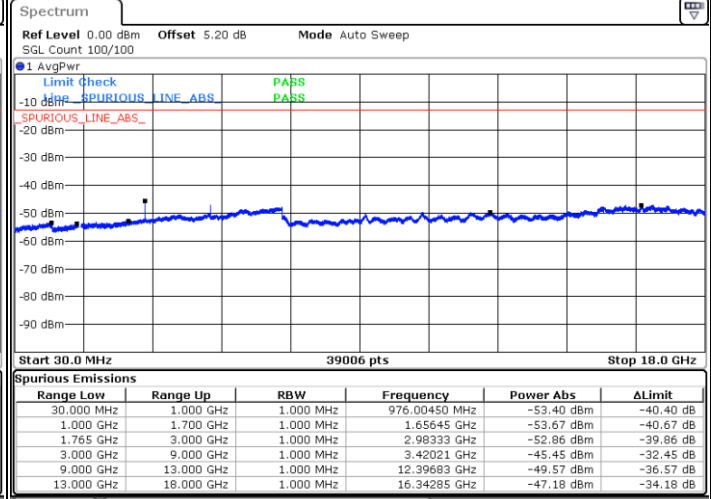

LTE Band 4 / 1.4MHz

Lowest Channel / QPSK

Lowest Channel / 16QAM

Date: 20 JAN 2018 09:48:14

Date: 20 JAN 2018 09:49:08

Middle Channel / QPSK

Middle Channel / 16QAM

Date: 20 JAN 2018 09:50:43

Date: 20 JAN 2018 09:51:37

LTE Band 4 / 1.4MHz

Highest Channel / QPSK

Date: 20 JAN 2018 09:57:41

Highest Channel / 16QAM

Date: 20 JAN 2018 09:58:36

LTE Band 4 / 3MHz

Lowest Channel / QPSK