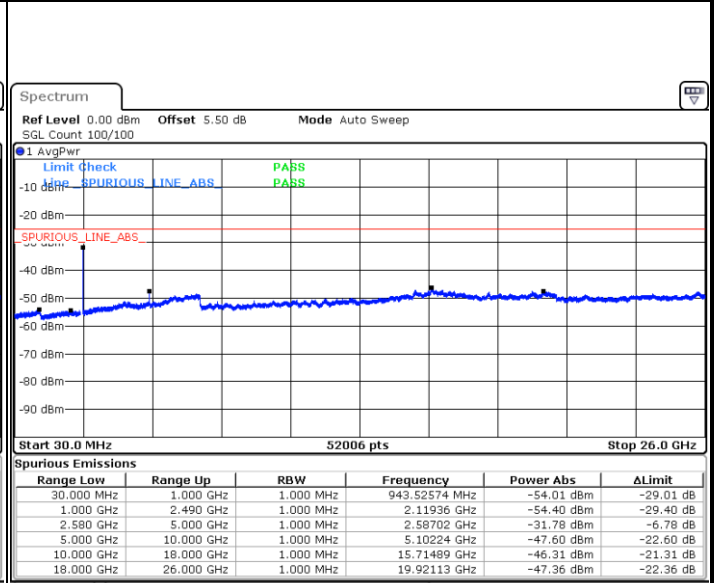

Highest Channel / 16QAM

Date: 3.NOV.2017 09:37:22

LTE Band 7 / 20MHz

Lowest Channel / QPSK

Date: 3.NOV.2017 09:49:18

Lowest Channel / 16QAM

Date: 3.NOV.2017 09:50:12

LTE Band 7 / 20MHz

Middle Channel / QPSK

Date: 3.NOV.2017 09:52:00

Middle Channel / 16QAM

Date: 3.NOV.2017 09:51:06

Highest Channel / QPSK

Date: 3.NOV.2017 09:52:54

Highest Channel / 16QAM

Date: 3.NOV.2017 09:53:47

LTE Band 38 / 5MHz

Lowest Channel / QPSK

Date: 3.NOV.2017 10:36:03

Lowest Channel / 16QAM

Date: 3.NOV.2017 10:36:58

Middle Channel / QPSK

Date: 3.NOV.2017 10:37:52

Middle Channel / 16QAM

Date: 3.NOV.2017 10:38:47

LTE Band 38 / 5MHz

Highest Channel / QPSK

Date: 3.NOV.2017 10:39:42

Highest Channel / 16QAM

Date: 3.NOV.2017 10:40:36

LTE Band 38 / 10MHz

Lowest Channel / QPSK