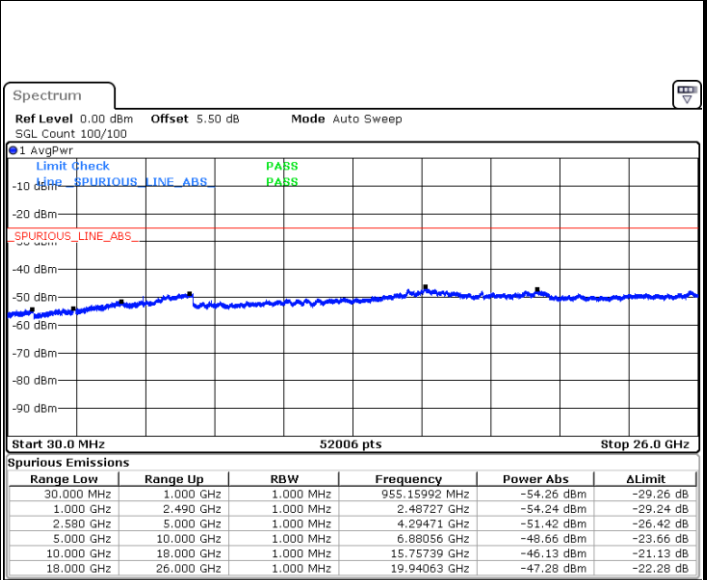

LTE Band 7 / 5MHz

Lowest Channel / QPSK

Date: 3.NOV.2017 09:00:04

Lowest Channel / 16QAM

Date: 3.NOV.2017 09:00:58

Middle Channel / QPSK

Date: 3.NOV.2017 09:02:46

Middle Channel / 16QAM

Date: 3.NOV.2017 09:01:52

LTE Band 7 / 5MHz

Highest Channel / QPSK

Date: 3.NOV.2017 09:03:39

Highest Channel / 16QAM

Date: 3.NOV.2017 09:04:33

LTE Band 7 / 10MHz

Lowest Channel / QPSK

Date: 3.NOV.2017 09:16:29

Lowest Channel / 16QAM

Date: 3.NOV.2017 09:17:22

LTE Band 7 / 10MHz

Middle Channel / QPSK

Middle Channel / 16QAM

Date: 3.NOV.2017 09:19:10

Date: 3.NOV.2017 09:18:16

Highest Channel / QPSK

Highest Channel / 16QAM

Date: 3.NOV.2017 09:20:04

Date: 3.NOV.2017 09:20:58

LTE Band 7 / 15MHz

Lowest Channel / QPSK

Lowest Channel / 16QAM

Date: 3.NOV.2017 09:32:53