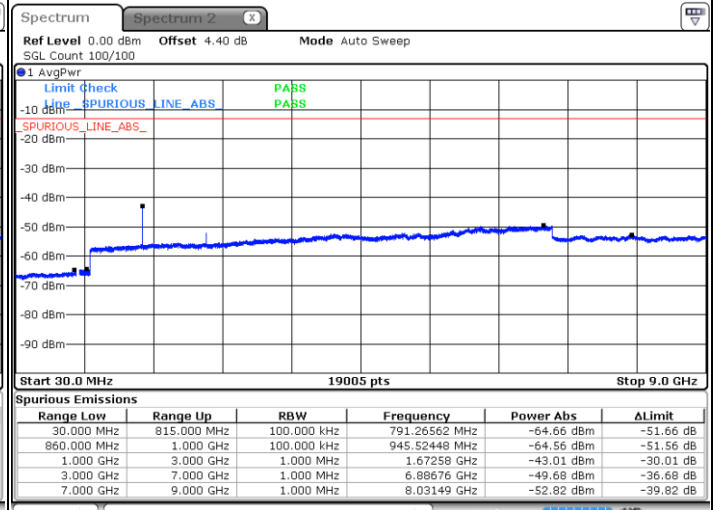

Date: 20 JAN 2018 11:10:20

Lowest Channel / 16QAM

Date: 20 JAN 2018 11:11:14

LTE Band 4 / 20MHz

Middle Channel / QPSK

Middle Channel / 16QAM

Date: 20 JAN 2018 11:12:48

Date: 20 JAN 2018 11:13:43

Highest Channel / QPSK

Highest Channel / 16QAM

Date: 20 JAN 2018 11:19:46

Date: 20 JAN 2018 11:20:41

LTE Band 5 / 1.4MHz

Lowest Channel / QPSK

Lowest Channel / 16QAM

Date: 2 NOV.2017 23:24:26

Date: 2 NOV.2017 23:25:20

Middle Channel / QPSK

Middle Channel / 16QAM

Date: 2 NOV.2017 23:26:54

Date: 2 NOV.2017 23:27:48

LTE Band 5 / 1.4MHz

Highest Channel / QPSK

Date: 2 NOV 2017 23:35:52

Highest Channel / 16QAM

Date: 2 NOV 2017 23:36:46

LTE Band 5 / 3MHz

Lowest Channel / QPSK

Date: 2 NOV 2017 23:44:49

Lowest Channel / 16QAM

Date: 2 NOV 2017 23:45:43

LTE Band 5 / 3MHz