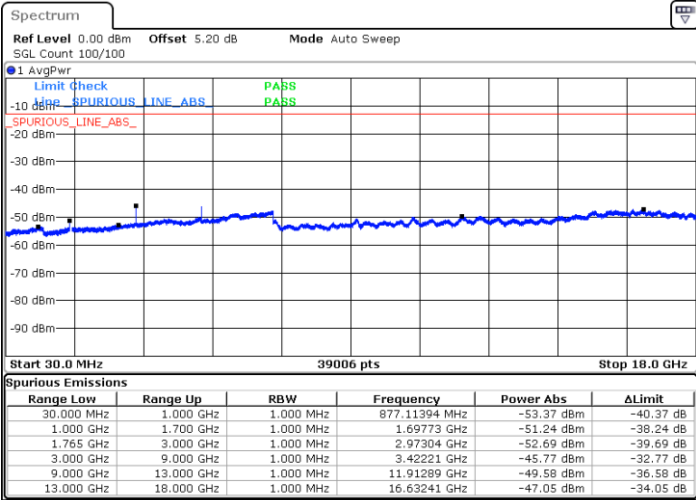

Highest Channel / 16QAM

Date: 20 JAN 2018 10:31:26

LTE Band 4 / 10MHz

Lowest Channel / QPSK

Date: 20 JAN 2018 10:37:30

Lowest Channel / 16QAM

Date: 20 JAN 2018 10:38:24

LTE Band 4 / 10MHz

Middle Channel / QPSK

Date: 20 JAN 2018 10:39:59

Middle Channel / 16QAM

Date: 20 JAN 2018 10:40:53

Highest Channel / QPSK

Date: 20 JAN 2018 10:46:57

Highest Channel / 16QAM

Date: 20 JAN 2018 10:47:51

LTE Band 4 / 15MHz

Lowest Channel / QPSK

Lowest Channel / 16QAM

Date: 20 JAN 2018 10:53:55

Date: 20 JAN 2018 10:54:49

Middle Channel / QPSK

Middle Channel / 16QAM

Date: 20 JAN 2018 10:56:23

Date: 20 JAN 2018 10:57:18

LTE Band 4 / 15MHz

Highest Channel / QPSK

Date: 20 JAN 2018 11:03:21

Highest Channel / 16QAM

Date: 20 JAN 2018 11:04:16

LTE Band 4 / 20MHz

Lowest Channel / QPSK