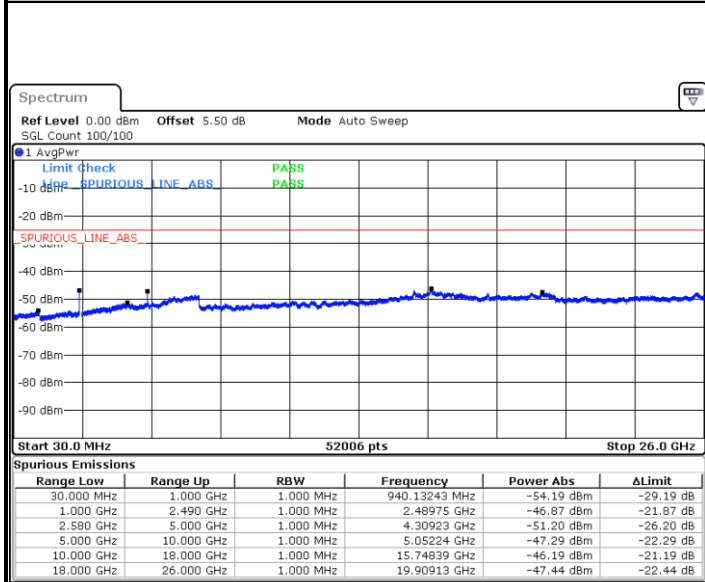

Highest Channel / QPSK

Highest Channel / 16QAM

Date: 3.NOV.2017 09:20:04

Date: 3.NOV.2017 09:20:58

LTE Band 7 / 15MHz

Lowest Channel / QPSK

Lowest Channel / 16QAM

Date: 3.NOV.2017 09:32:53

Date: 3.NOV.2017 09:33:47

Middle Channel / QPSK

Middle Channel / 16QAM

Date: 3.NOV.2017 09:35:35

Date: 3.NOV.2017 09:34:41

LTE Band 7 / 15MHz

Highest Channel / QPSK

Date: 3.NOV.2017 09:36:29

Highest Channel / 16QAM

Date: 3.NOV.2017 09:37:22

LTE Band 7 / 20MHz

Lowest Channel / QPSK

Date: 3.NOV.2017 09:49:18

Lowest Channel / 16QAM

Date: 3.NOV.2017 09:50:12

LTE Band 7 / 20MHz

Middle Channel / QPSK

Date: 3.NOV.2017 09:52:00

Middle Channel / 16QAM

Date: 3.NOV.2017 09:51:06

Highest Channel / QPSK

Date: 3.NOV.2017 09:52:54

Highest Channel / 16QAM

Date: 3.NOV.2017 09:53:47