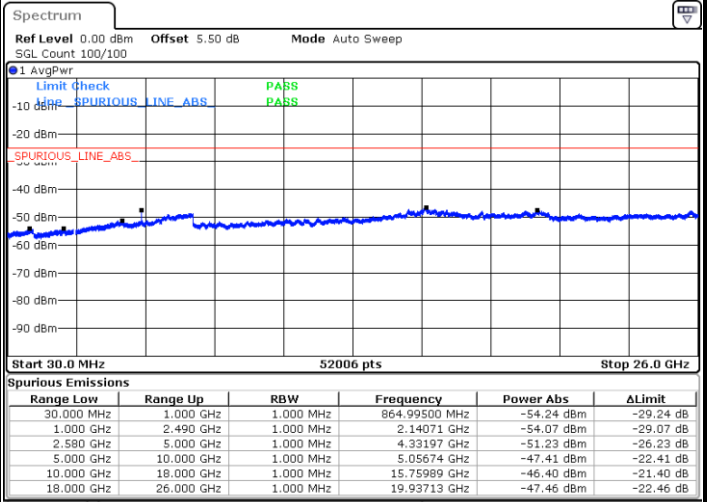

Date: 3.NOV.2017 09:16:29

Lowest Channel / 16QAM

Date: 3.NOV.2017 09:17:22

LTE Band 7 / 10MHz

Middle Channel / QPSK

Middle Channel / 16QAM

Date: 3.NOV.2017 09:19:10

Date: 3.NOV.2017 09:18:16

Highest Channel / QPSK

Highest Channel / 16QAM

Date: 3.NOV.2017 09:20:04

Date: 3.NOV.2017 09:20:58

LTE Band 7 / 15MHz

Lowest Channel / QPSK

Lowest Channel / 16QAM

Date: 3.NOV.2017 09:32:53

Date: 3.NOV.2017 09:33:47

Middle Channel / QPSK

Middle Channel / 16QAM

Date: 3.NOV.2017 09:35:35

Date: 3.NOV.2017 09:34:41

LTE Band 7 / 15MHz

Highest Channel / QPSK

Date: 3.NOV.2017 09:36:29

Highest Channel / 16QAM

Date: 3.NOV.2017 09:37:22

LTE Band 7 / 20MHz

Lowest Channel / QPSK

Date: 3.NOV.2017 09:49:18

Lowest Channel / 16QAM

Date: 3.NOV.2017 09:50:12

LTE Band 7 / 20MHz