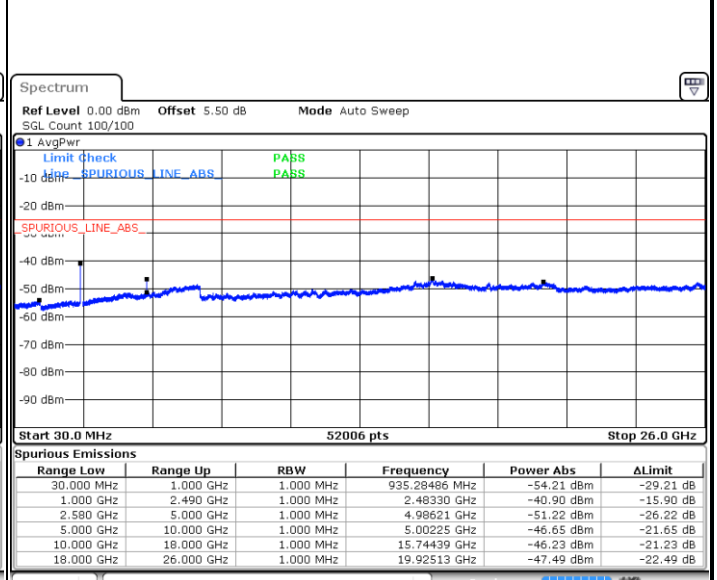

Highest Channel / QPSK

Highest Channel / 16QAM

Date: 3.NOV.2017 09:20:04

Date: 3.NOV.2017 09:20:58

LTE Band 7 / 15MHz

Lowest Channel / QPSK

Lowest Channel / 16QAM

Date: 3.NOV.2017 09:32:53

Date: 3.NOV.2017 09:33:47

Middle Channel / QPSK

Middle Channel / 16QAM

Date: 3.NOV.2017 09:35:35

Date: 3.NOV.2017 09:34:41

LTE Band 7 / 15MHz

Highest Channel / QPSK

Date: 3.NOV.2017 09:36:29

Highest Channel / 16QAM

Date: 3.NOV.2017 09:37:22

LTE Band 7 / 20MHz

Lowest Channel / QPSK

Date: 3.NOV.2017 09:49:18

Lowest Channel / 16QAM

Date: 3.NOV.2017 09:50:12

LTE Band 7 / 20MHz

Middle Channel / QPSK

Date: 3.NOV.2017 09:52:00

Middle Channel / 16QAM

Date: 3.NOV.2017 09:51:06

Highest Channel / QPSK

Date: 3.NOV.2017 09:52:54

Highest Channel / 16QAM

Date: 3.NOV.2017 09:53:47