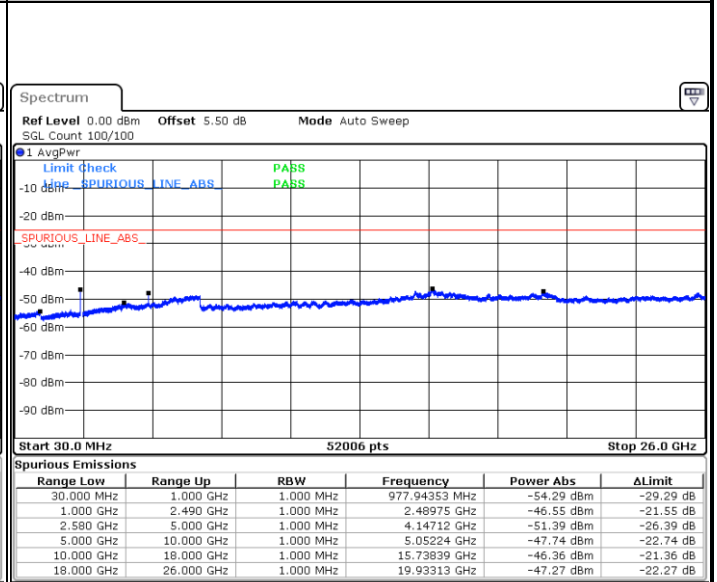

Highest Channel / QPSK

Highest Channel / 16QAM

Date: 3.NOV.2017 09:20:04

Date: 3.NOV.2017 09:20:58

LTE Band 7 / 15MHz

Lowest Channel / QPSK

Lowest Channel / 16QAM

Date: 3.NOV.2017 09:32:53

Date: 3.NOV.2017 09:33:47

Middle Channel / QPSK

Middle Channel / 16QAM

Date: 3.NOV.2017 09:35:35

Date: 3.NOV.2017 09:34:41

LTE Band 7 / 15MHz

Highest Channel / QPSK

Date: 3.NOV.2017 09:36:29

Highest Channel / 16QAM

Date: 3.NOV.2017 09:37:22

LTE Band 7 / 20MHz

Lowest Channel / QPSK

Date: 3.NOV.2017 09:49:18

Lowest Channel / 16QAM

Date: 3.NOV.2017 09:50:12

LTE Band 7 / 20MHz

Middle Channel / QPSK

Date: 3.NOV.2017 09:52:00

Middle Channel / 16QAM

Date: 3.NOV.2017 09:51:06

Highest Channel / QPSK

Date: 3.NOV.2017 09:52:54

Highest Channel / 16QAM

Date: 3.NOV.2017 09:53:47