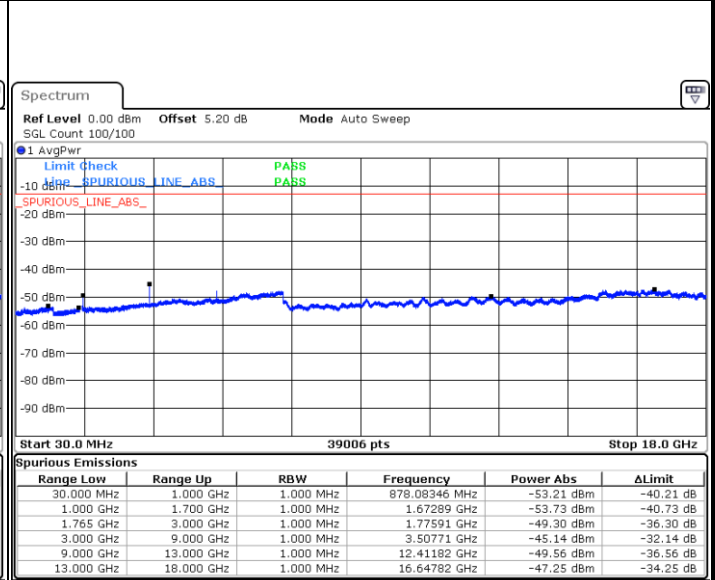

LTE Band 4 / 1.4MHz

Lowest Channel / QPSK

Lowest Channel / 16QAM

Date: 20 JAN 2018 09:48:14

Date: 20 JAN 2018 09:49:08

Middle Channel / QPSK

Middle Channel / 16QAM

Date: 20 JAN 2018 09:50:43

Date: 20 JAN 2018 09:51:37

LTE Band 4 / 1.4MHz

Highest Channel / QPSK

Date: 20 JAN 2018 09:57:41

Highest Channel / 16QAM

Date: 20 JAN 2018 09:58:36

LTE Band 4 / 3MHz

Lowest Channel / QPSK

Date: 20 JAN 2018 10:04:39

Lowest Channel / 16QAM

Date: 20 JAN 2018 10:05:34

LTE Band 4 / 3MHz

Middle Channel / QPSK

Middle Channel / 16QAM

Date: 20 JAN 2018 10:07:08

Date: 20 JAN 2018 10:08:03

Highest Channel / QPSK

Highest Channel / 16QAM

Date: 20 JAN 2018 10:14:07

Date: 20 JAN 2018 10:15:01

LTE Band 4 / 5MHz

Lowest Channel / QPSK

Lowest Channel / 16QAM

Date: 20 JAN 2018 10:21:05