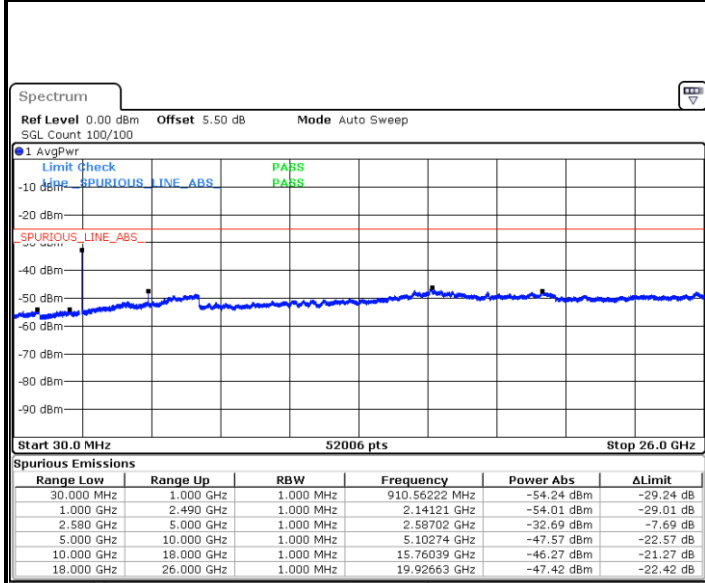

Highest Channel / 16QAM

Date: 3.NOV.2017 09:37:22

LTE Band 7 / 20MHz

Lowest Channel / QPSK

Date: 3.NOV.2017 09:49:18

Lowest Channel / 16QAM

Date: 3.NOV.2017 09:50:12

LTE Band 7 / 20MHz

Middle Channel / QPSK

Date: 3.NOV.2017 09:52:00

Middle Channel / 16QAM

Date: 3.NOV.2017 09:51:06

Highest Channel / QPSK

Date: 3.NOV.2017 09:52:54

Highest Channel / 16QAM

Date: 3.NOV.2017 09:53:47

LTE Band 38 / 5MHz

Lowest Channel / QPSK

Date: 3.NOV.2017 10:36:03

Lowest Channel / 16QAM

Date: 3.NOV.2017 10:36:58

Middle Channel / QPSK

Date: 3.NOV.2017 10:37:52

Middle Channel / 16QAM

Date: 3.NOV.2017 10:38:47

LTE Band 38 / 5MHz

Highest Channel / QPSK

Date: 3.NOV.2017 10:39:42

Highest Channel / 16QAM

Date: 3.NOV.2017 10:40:36

LTE Band 38 / 10MHz

Lowest Channel / QPSK