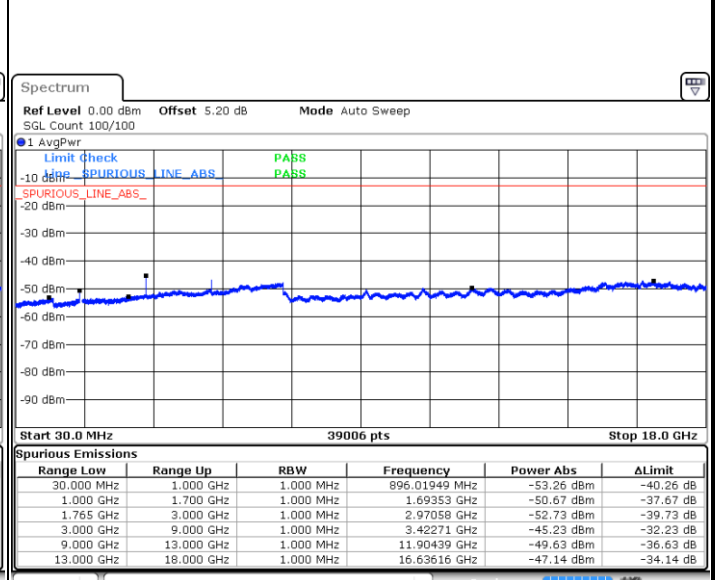

LTE Band 4 / 15MHz

Lowest Channel / QPSK

Lowest Channel / 16QAM

Date: 20 JAN 2018 10:53:55

Date: 20 JAN 2018 10:54:49

Middle Channel / QPSK

Middle Channel / 16QAM

Date: 20 JAN 2018 10:56:23

Date: 20 JAN 2018 10:57:18

LTE Band 4 / 15MHz

Highest Channel / QPSK

Date: 20 JAN 2018 11:03:21

Highest Channel / 16QAM

Date: 20 JAN 2018 11:04:16

LTE Band 4 / 20MHz

Lowest Channel / QPSK

Date: 20 JAN 2018 11:10:20

Lowest Channel / 16QAM

Date: 20 JAN 2018 11:11:14

LTE Band 4 / 20MHz

Middle Channel / QPSK

Middle Channel / 16QAM

Date: 20 JAN 2018 11:12:48

Date: 20 JAN 2018 11:13:43

Highest Channel / QPSK

Highest Channel / 16QAM

Date: 20 JAN 2018 11:19:46

Date: 20 JAN 2018 11:20:41

LTE Band 5 / 1.4MHz

Lowest Channel / QPSK

Lowest Channel / 16QAM

Date: 2 NOV.2017 23:24:26