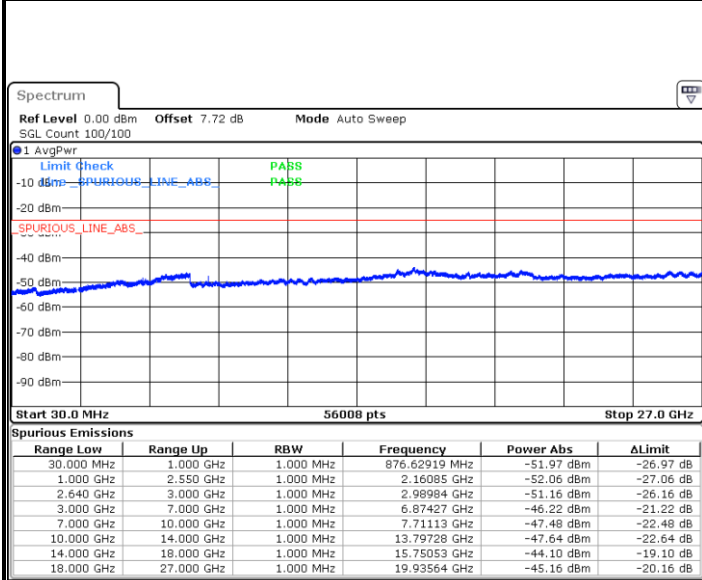

Highest Channel / 16QAM

Date: 3.NOV.2017 09:37:22

LTE Band 7 / 20MHz

Lowest Channel / QPSK

Date: 3.NOV.2017 09:49:18

Lowest Channel / 16QAM

Date: 3.NOV.2017 09:50:12

LTE Band 7 / 20MHz

Middle Channel / QPSK

Date: 3.NOV.2017 09:52:00

Middle Channel / 16QAM

Date: 3.NOV.2017 09:51:06

Highest Channel / QPSK

Date: 3.NOV.2017 09:52:54

Highest Channel / 16QAM

Date: 3.NOV.2017 09:53:47

LTE Band 38 / 5MHz

Lowest Channel / QPSK

Date: 3.NOV.2017 10:36:03

Lowest Channel / 16QAM

Date: 3.NOV.2017 10:36:58

Middle Channel / QPSK

Date: 3.NOV.2017 10:37:52

Middle Channel / 16QAM

Date: 3.NOV.2017 10:38:47

LTE Band 38 / 5MHz

Highest Channel / QPSK

Date: 3.NOV.2017 10:39:42

Highest Channel / 16QAM

Date: 3.NOV.2017 10:40:36

LTE Band 38 / 10MHz

Lowest Channel / QPSK