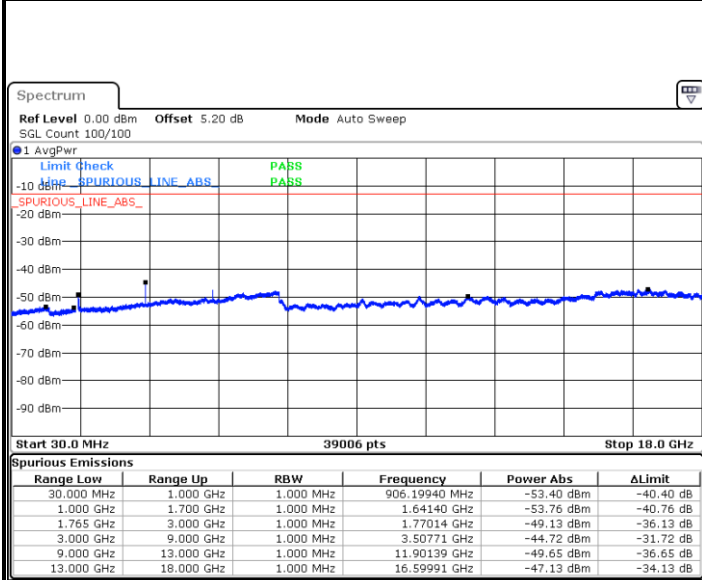

LTE Band 4 / 1.4MHz

Lowest Channel / QPSK

Lowest Channel / 16QAM

Date: 20 JAN 2018 09:48:14

Date: 20 JAN 2018 09:49:08

Middle Channel / QPSK

Middle Channel / 16QAM

Date: 20 JAN 2018 09:50:43

Date: 20 JAN 2018 09:51:37

LTE Band 4 / 1.4MHz

Highest Channel / QPSK

Date: 20 JAN 2018 09:57:41

Highest Channel / 16QAM

Date: 20 JAN 2018 09:58:36

LTE Band 4 / 3MHz

Lowest Channel / QPSK