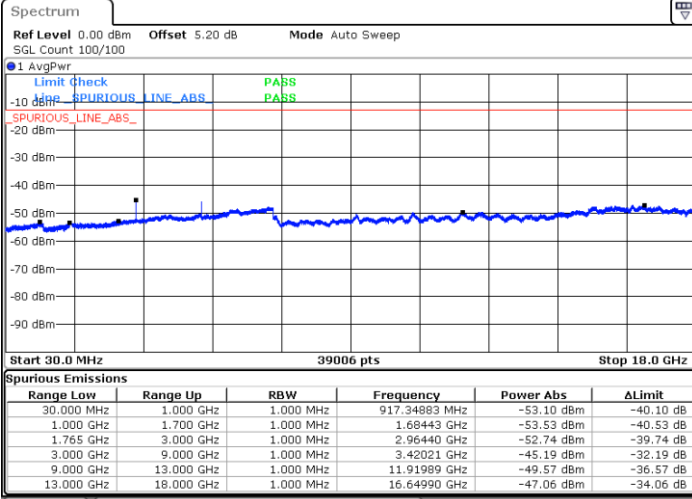

LTE Band 4 / 1.4MHz

Lowest Channel / QPSK

Lowest Channel / 16QAM

Date: 20 JAN 2018 09:48:14

Date: 20 JAN 2018 09:49:08

Middle Channel / QPSK

Middle Channel / 16QAM

Date: 20 JAN 2018 09:50:43

Date: 20 JAN 2018 09:51:37

LTE Band 4 / 1.4MHz

Highest Channel / QPSK

Date: 20 JAN 2018 09:57:41

Highest Channel / 16QAM

Date: 20 JAN 2018 09:58:36

LTE Band 4 / 3MHz

Lowest Channel / QPSK