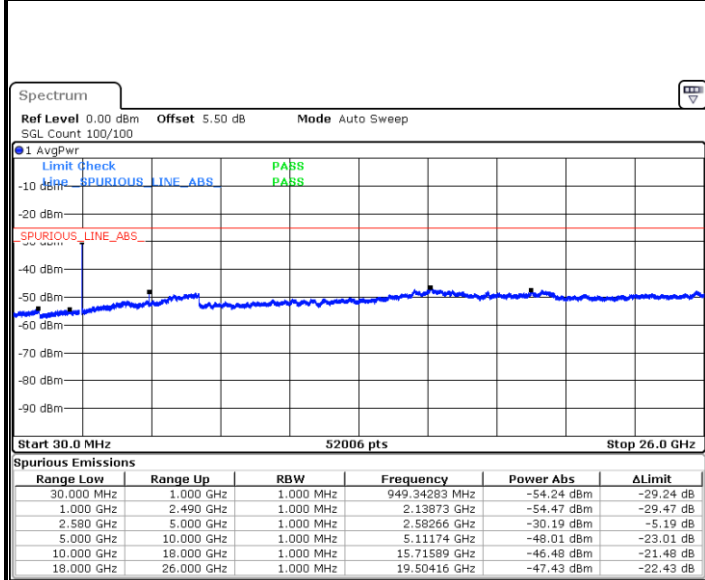

Highest Channel / QPSK

Highest Channel / 16QAM

Date: 3.NOV.2017 09:20:04

Date: 3.NOV.2017 09:20:58

LTE Band 7 / 15MHz

Lowest Channel / QPSK

Lowest Channel / 16QAM

Date: 3.NOV.2017 09:32:53

Date: 3.NOV.2017 09:33:47

Middle Channel / QPSK

Middle Channel / 16QAM

Date: 3.NOV.2017 09:35:35

Date: 3.NOV.2017 09:34:41

LTE Band 7 / 15MHz

Highest Channel / QPSK

Date: 3.NOV.2017 09:36:29

Highest Channel / 16QAM

Date: 3.NOV.2017 09:37:22

LTE Band 7 / 20MHz

Lowest Channel / QPSK

Date: 3.NOV.2017 09:49:18

Lowest Channel / 16QAM

Date: 3.NOV.2017 09:50:12

LTE Band 7 / 20MHz