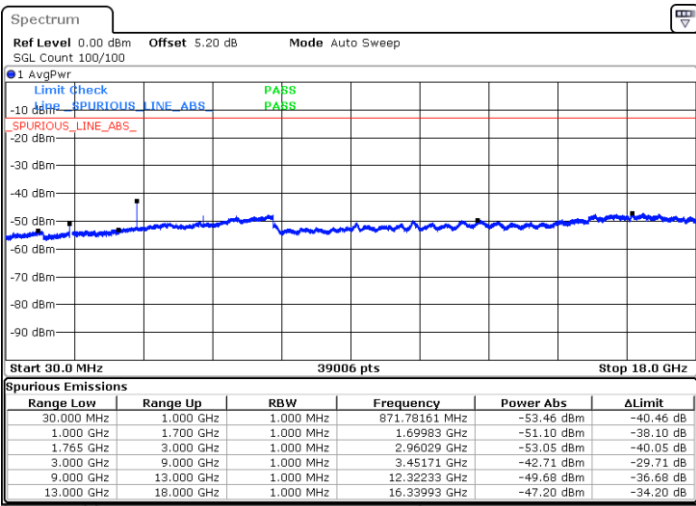

LTE Band 4 / 15MHz

Lowest Channel / QPSK

Lowest Channel / 16QAM

Date: 20 JAN 2018 10:53:55

Date: 20 JAN 2018 10:54:49

Middle Channel / QPSK

Middle Channel / 16QAM

Date: 20 JAN 2018 10:56:23

Date: 20 JAN 2018 10:57:18

LTE Band 4 / 15MHz

Highest Channel / QPSK

Date: 20 JAN 2018 11:03:21

Highest Channel / 16QAM

Date: 20 JAN 2018 11:04:16

LTE Band 4 / 20MHz

Lowest Channel / QPSK