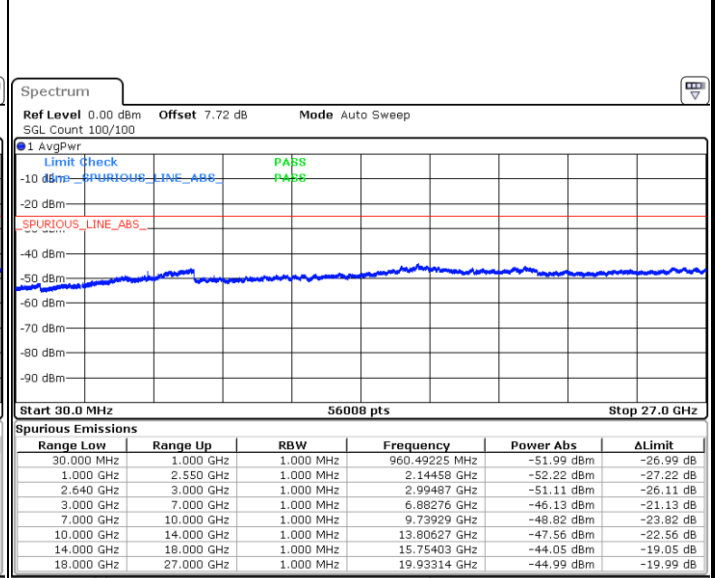

Highest Channel / 16QAM

Date: 3.NOV.2017 09:37:22

LTE Band 7 / 20MHz

Lowest Channel / QPSK

Date: 3.NOV.2017 09:49:18

Lowest Channel / 16QAM

Date: 3.NOV.2017 09:50:12

LTE Band 7 / 20MHz

Middle Channel / QPSK

Date: 3.NOV.2017 09:52:00

Middle Channel / 16QAM

Date: 3.NOV.2017 09:51:06

Highest Channel / QPSK

Date: 3.NOV.2017 09:52:54

Highest Channel / 16QAM

Date: 3.NOV.2017 09:53:47

LTE Band 38 / 5MHz

Lowest Channel / QPSK

Date: 3.NOV.2017 10:36:03

Lowest Channel / 16QAM

Date: 3.NOV.2017 10:36:58

Middle Channel / QPSK

Date: 3.NOV.2017 10:37:52

Middle Channel / 16QAM

Date: 3.NOV.2017 10:38:47

LTE Band 38 / 5MHz

Highest Channel / QPSK

Date: 3.NOV.2017 10:39:42

Highest Channel / 16QAM

Date: 3.NOV.2017 10:40:36

LTE Band 38 / 10MHz

Lowest Channel / QPSK