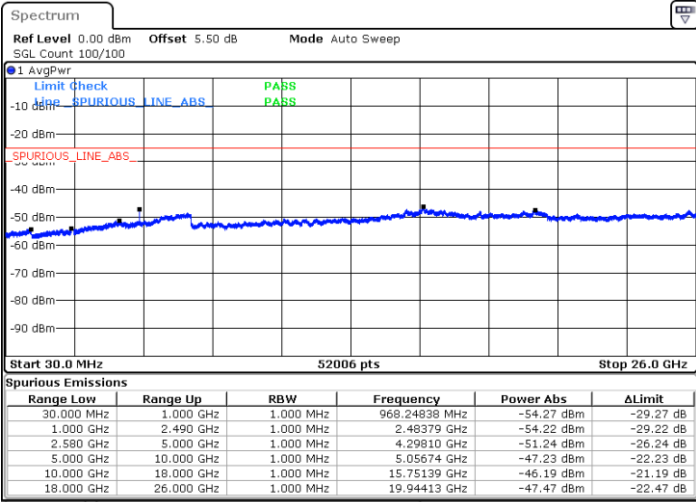

Date: 3.NOV.2017 09:16:29

Lowest Channel / 16QAM

Date: 3.NOV.2017 09:17:22

LTE Band 7 / 10MHz

Middle Channel / QPSK

Middle Channel / 16QAM

Date: 3.NOV.2017 09:19:10

Date: 3.NOV.2017 09:18:16

Highest Channel / QPSK

Highest Channel / 16QAM

Date: 3.NOV.2017 09:20:04

Date: 3.NOV.2017 09:20:58

LTE Band 7 / 15MHz

Lowest Channel / QPSK

Lowest Channel / 16QAM

Date: 3.NOV.2017 09:32:53

Date: 3.NOV.2017 09:33:47

Middle Channel / QPSK

Middle Channel / 16QAM

Date: 3.NOV.2017 09:35:35

Date: 3.NOV.2017 09:34:41

LTE Band 7 / 15MHz

Highest Channel / QPSK

Date: 3.NOV.2017 09:36:29

Highest Channel / 16QAM

Date: 3.NOV.2017 09:37:22

LTE Band 7 / 20MHz

Lowest Channel / QPSK

Date: 3.NOV.2017 09:49:18

Lowest Channel / 16QAM

Date: 3.NOV.2017 09:50:12

LTE Band 7 / 20MHz