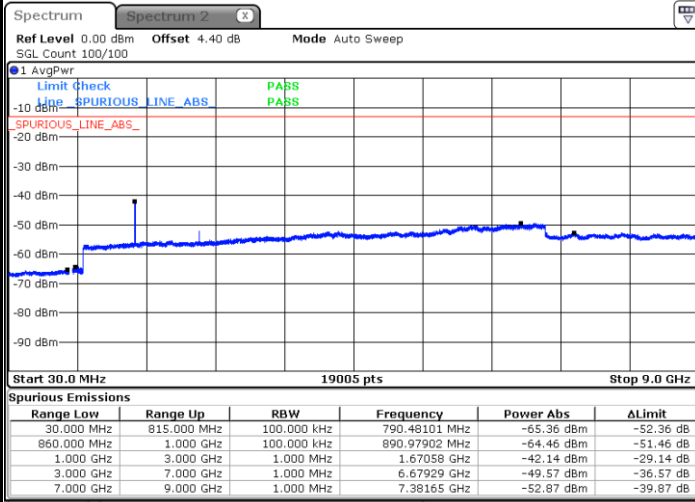

Date: 2 NOV.2017 23:25:20

Middle Channel / QPSK

Middle Channel / 16QAM

Date: 2 NOV.2017 23:26:54

Date: 2 NOV.2017 23:27:48

LTE Band 5 / 1.4MHz

Highest Channel / QPSK

Date: 2 NOV 2017 23:35:52

Highest Channel / 16QAM

Date: 2 NOV 2017 23:36:46

LTE Band 5 / 3MHz

Lowest Channel / QPSK

Date: 2 NOV 2017 23:44:49

Lowest Channel / 16QAM

Date: 2 NOV 2017 23:45:43

LTE Band 5 / 3MHz

Middle Channel / QPSK

Middle Channel / 16QAM

Date: 2.NOV.2017 23:47:18

Date: 2.NOV.2017 23:48:12

Highest Channel / QPSK

Highest Channel / 16QAM

Date: 2.NOV.2017 23:56:15

Date: 2.NOV.2017 23:57:10