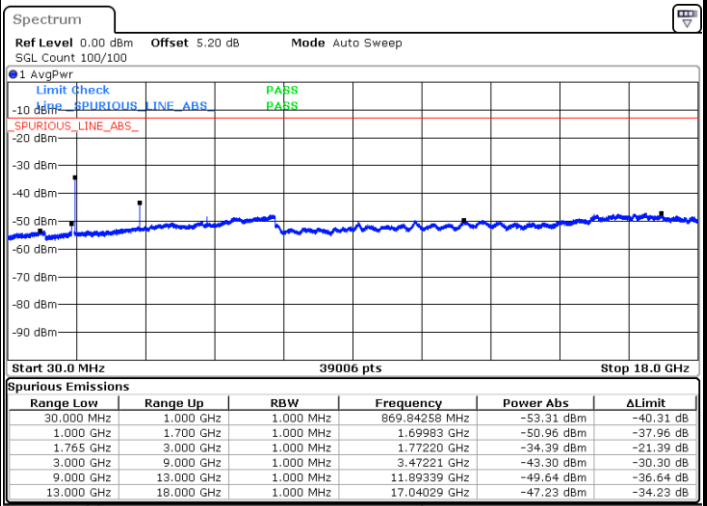

Date: 20 JAN 2018 10:57:18

LTE Band 4 / 15MHz

Highest Channel / QPSK

Date: 20 JAN 2018 11:03:21

Highest Channel / 16QAM

Date: 20 JAN 2018 11:04:16

LTE Band 4 / 20MHz

Lowest Channel / QPSK

Date: 20 JAN 2018 11:10:20

Lowest Channel / 16QAM

Date: 20 JAN 2018 11:11:14

LTE Band 4 / 20MHz

Middle Channel / QPSK

Middle Channel / 16QAM

Date: 20 JAN 2018 11:12:48

Date: 20 JAN 2018 11:13:43

Highest Channel / QPSK

Highest Channel / 16QAM

Date: 20 JAN 2018 11:19:46

Date: 20 JAN 2018 11:20:41

LTE Band 5 / 1.4MHz

Lowest Channel / QPSK

Lowest Channel / 16QAM

Date: 2 NOV.2017 23:24:26