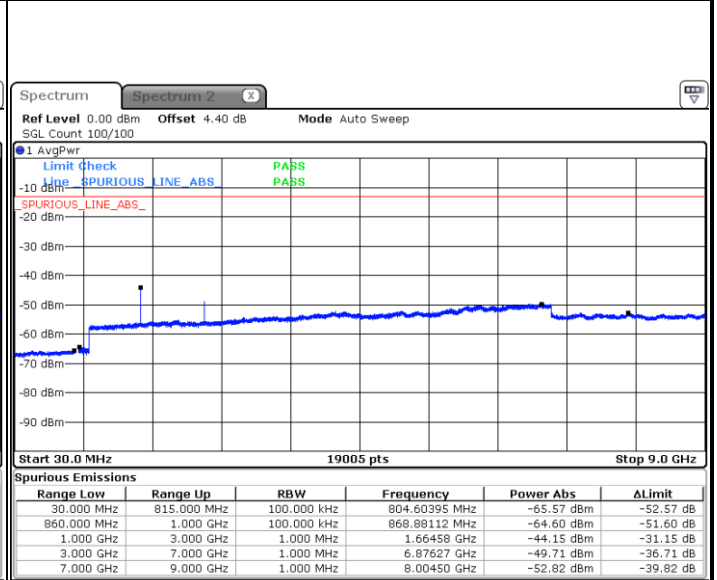

LTE Band 5 / 5MHz

Lowest Channel / QPSK

Lowest Channel / 16QAM

Date: 3.NOV.2017 00:05:13

Date: 3.NOV.2017 00:06:07

Middle Channel / QPSK

Middle Channel / 16QAM

Date: 3.NOV.2017 00:07:41

Date: 3.NOV.2017 00:08:35

**LTE Band 5 / 5MHz**

**Highest Channel / QPSK**

**Highest Channel / 16QAM**

**LTE Band 5 / 10MHz**

**Lowest Channel / QPSK**

**Lowest Channel / 16QAM**

LTE Band 5 / 10MHz

Middle Channel / QPSK

Date: 3.NOV.2017 00:28:05

Middle Channel / 16QAM

Date: 3.NOV.2017 00:28:59

Highest Channel / QPSK

Date: 3.NOV.2017 00:37:02

Highest Channel / 16QAM

Date: 3.NOV.2017 00:37:56