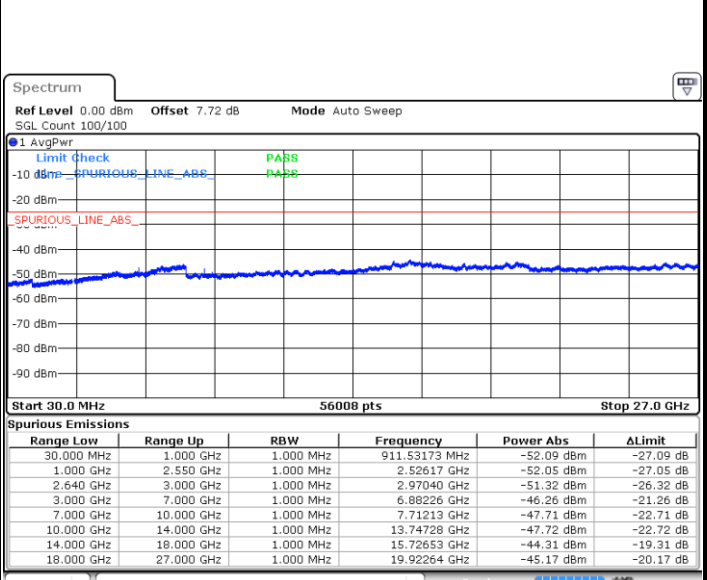

LTE Band 38 / 5MHz

Lowest Channel / QPSK

Date: 3.NOV.2017 10:36:03

Lowest Channel / 16QAM

Date: 3.NOV.2017 10:36:58

Middle Channel / QPSK

Date: 3.NOV.2017 10:37:52

Middle Channel / 16QAM

Date: 3.NOV.2017 10:38:47

LTE Band 38 / 5MHz

Highest Channel / QPSK

Date: 3.NOV.2017 10:39:42

Highest Channel / 16QAM

Date: 3.NOV.2017 10:40:36

LTE Band 38 / 10MHz

Lowest Channel / QPSK

Date: 3.NOV.2017 10:41:31

Lowest Channel / 16QAM

Date: 3.NOV.2017 10:42:25