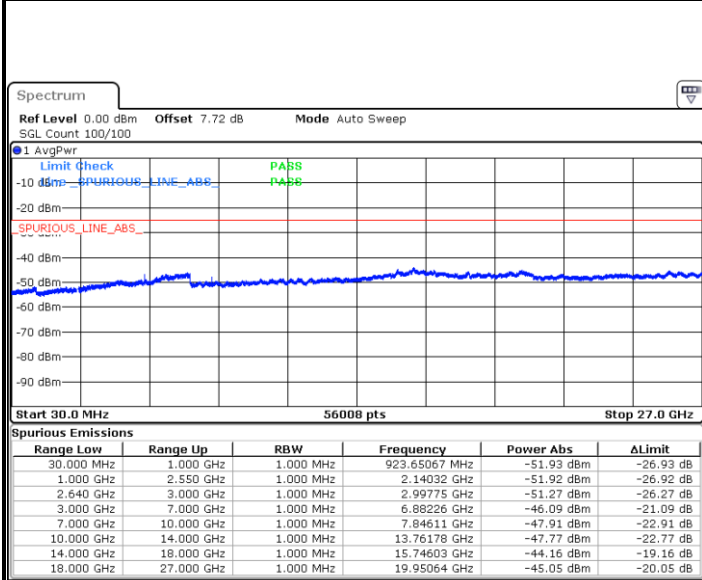

Highest Channel / 16QAM

Date: 3.NOV.2017 09:37:22

LTE Band 7 / 20MHz

Lowest Channel / QPSK

Date: 3.NOV.2017 09:49:18

Lowest Channel / 16QAM

Date: 3.NOV.2017 09:50:12

LTE Band 7 / 20MHz

Middle Channel / QPSK

Date: 3.NOV.2017 09:52:00

Middle Channel / 16QAM

Date: 3.NOV.2017 09:51:06

Highest Channel / QPSK

Date: 3.NOV.2017 09:52:54

Highest Channel / 16QAM

Date: 3.NOV.2017 09:53:47

LTE Band 38 / 5MHz

Lowest Channel / QPSK

Date: 3.NOV.2017 10:36:03

Lowest Channel / 16QAM

Date: 3.NOV.2017 10:36:58

Middle Channel / QPSK

Date: 3.NOV.2017 10:37:52

Middle Channel / 16QAM

Date: 3.NOV.2017 10:38:47

LTE Band 38 / 5MHz

Highest Channel / QPSK

Date: 3.NOV.2017 10:39:42

Highest Channel / 16QAM

Date: 3.NOV.2017 10:40:36

LTE Band 38 / 10MHz

Lowest Channel / QPSK