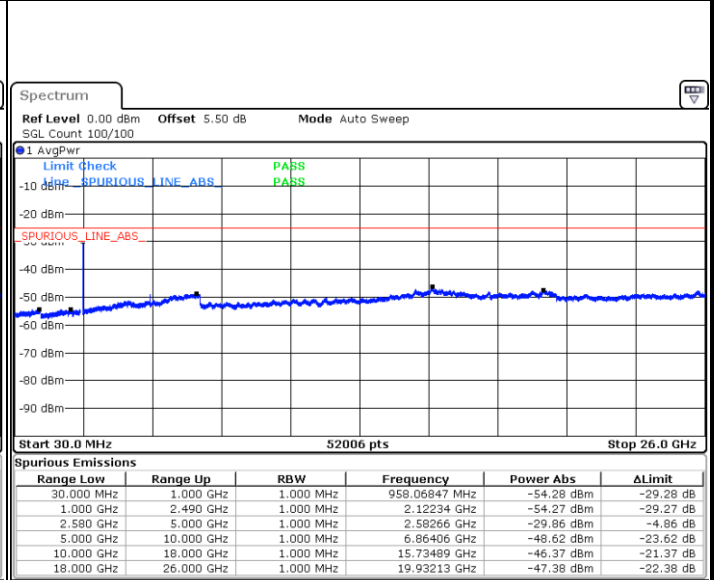

Highest Channel / QPSK

Highest Channel / 16QAM

Date: 3.NOV.2017 09:20:04

Date: 3.NOV.2017 09:20:58

LTE Band 7 / 15MHz

Lowest Channel / QPSK

Lowest Channel / 16QAM

Date: 3.NOV.2017 09:32:53

Date: 3.NOV.2017 09:33:47

Middle Channel / QPSK

Middle Channel / 16QAM

Date: 3.NOV.2017 09:35:35

Date: 3.NOV.2017 09:34:41

LTE Band 7 / 15MHz

Highest Channel / QPSK

Date: 3.NOV.2017 09:36:29

Highest Channel / 16QAM

Date: 3.NOV.2017 09:37:22

LTE Band 7 / 20MHz

Lowest Channel / QPSK

Date: 3.NOV.2017 09:49:18

Lowest Channel / 16QAM

Date: 3.NOV.2017 09:50:12

LTE Band 7 / 20MHz