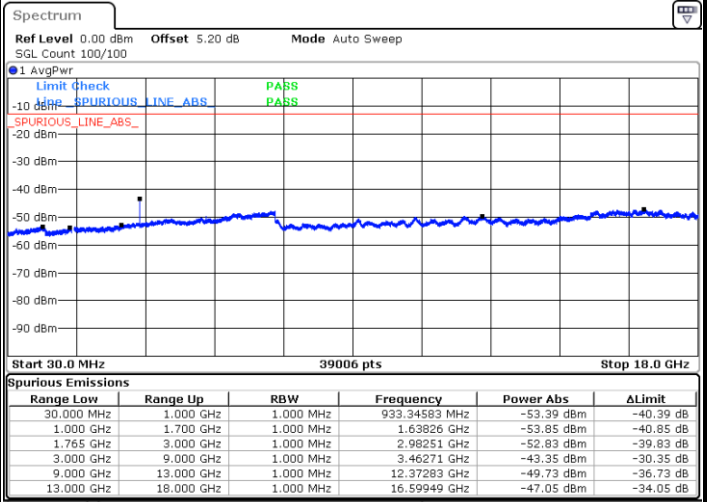

Date: 20 JAN 2018 09:51:37

LTE Band 4 / 1.4MHz

Highest Channel / QPSK

Date: 20 JAN 2018 09:57:41

Highest Channel / 16QAM

Date: 20 JAN 2018 09:58:36

LTE Band 4 / 3MHz

Lowest Channel / QPSK

Date: 20 JAN 2018 10:04:39

Lowest Channel / 16QAM

Date: 20 JAN 2018 10:05:34

LTE Band 4 / 3MHz

Middle Channel / QPSK

Middle Channel / 16QAM

Date: 20 JAN 2018 10:07:08

Date: 20 JAN 2018 10:08:03

Highest Channel / QPSK

Highest Channel / 16QAM

Date: 20 JAN 2018 10:14:07

Date: 20 JAN 2018 10:15:01

LTE Band 4 / 5MHz

Lowest Channel / QPSK

Lowest Channel / 16QAM

Date: 20 JAN 2018 10:21:05