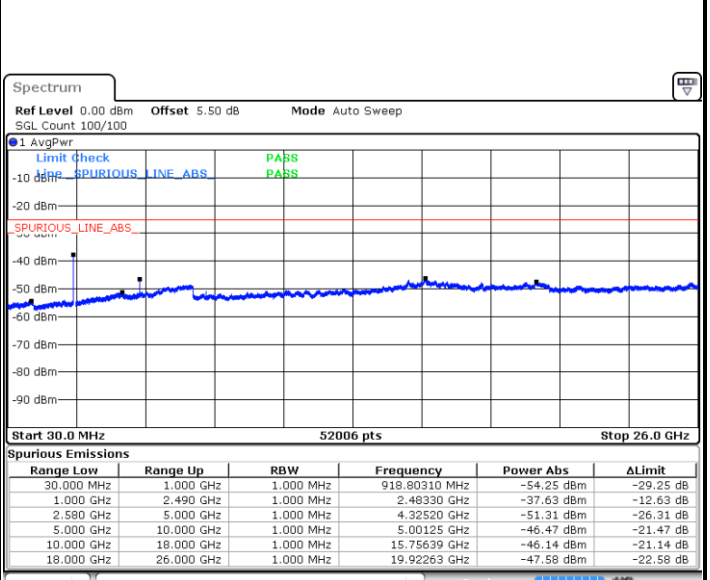

LTE Band 7 / 5MHz

Lowest Channel / QPSK

Date: 3.NOV.2017 09:00:04

Lowest Channel / 16QAM

Date: 3.NOV.2017 09:00:58

Middle Channel / QPSK

Date: 3.NOV.2017 09:02:46

Middle Channel / 16QAM

Date: 3.NOV.2017 09:01:52

LTE Band 7 / 5MHz

Highest Channel / QPSK

Date: 3.NOV.2017 09:03:39

Highest Channel / 16QAM

Date: 3.NOV.2017 09:04:33

LTE Band 7 / 10MHz

Lowest Channel / QPSK

Date: 3.NOV.2017 09:16:29

Lowest Channel / 16QAM

Date: 3.NOV.2017 09:17:22

LTE Band 7 / 10MHz

Middle Channel / QPSK

Middle Channel / 16QAM

Date: 3.NOV.2017 09:19:10

Date: 3.NOV.2017 09:18:16

Highest Channel / QPSK

Highest Channel / 16QAM

Date: 3.NOV.2017 09:20:04

Date: 3.NOV.2017 09:20:58

LTE Band 7 / 15MHz

Lowest Channel / QPSK

Lowest Channel / 16QAM

Date: 3.NOV.2017 09:32:53