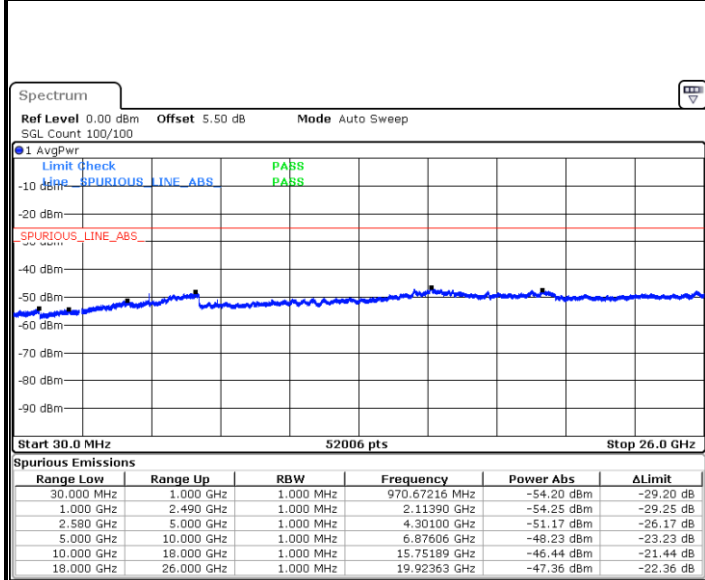

Date: 3.NOV.2017 00:08:35

**LTE Band 5 / 5MHz**

**Highest Channel / QPSK**

**Highest Channel / 16QAM**

**LTE Band 5 / 10MHz**

**Lowest Channel / QPSK**

**Lowest Channel / 16QAM**

LTE Band 5 / 10MHz

LTE Band 7 / 5MHz

Lowest Channel / QPSK

Date: 3.NOV.2017 09:00:04

Lowest Channel / 16QAM

Date: 3.NOV.2017 09:00:58

Middle Channel / QPSK

Date: 3.NOV.2017 09:02:46

Middle Channel / 16QAM

Date: 3.NOV.2017 09:01:52

LTE Band 7 / 5MHz

Highest Channel / QPSK

Date: 3.NOV.2017 09:03:39

Highest Channel / 16QAM

Date: 3.NOV.2017 09:04:33

LTE Band 7 / 10MHz

Lowest Channel / QPSK