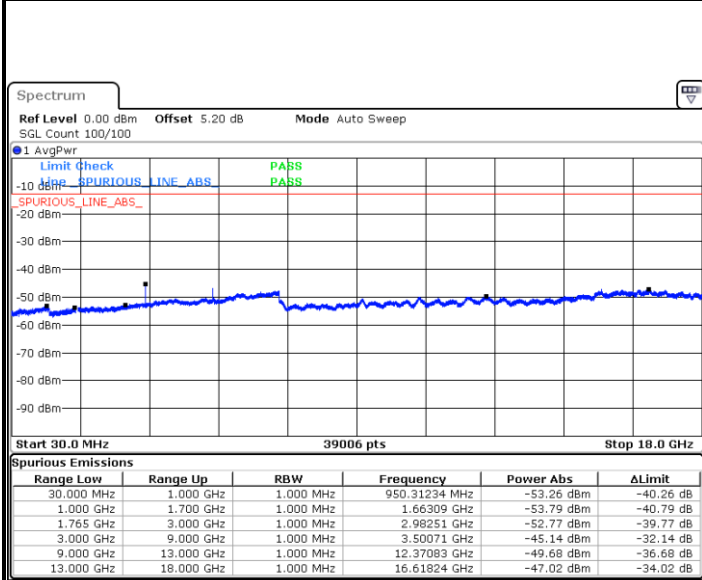

Highest Channel / QPSK

Highest Channel / 16QAM

Date: 20 JAN 2018 10:14:07

Date: 20 JAN 2018 10:15:01

LTE Band 4 / 5MHz

Lowest Channel / QPSK

Lowest Channel / 16QAM

Date: 20 JAN 2018 10:21:05

Date: 20 JAN 2018 10:21:59

Middle Channel / QPSK

Middle Channel / 16QAM

Date: 20 JAN 2018 10:23:34

Date: 20 JAN 2018 10:24:28

LTE Band 4 / 5MHz

Highest Channel / QPSK

Date: 20 JAN 2018 10:30:32

Highest Channel / 16QAM

Date: 20 JAN 2018 10:31:26

LTE Band 4 / 10MHz

Lowest Channel / QPSK

Date: 20 JAN 2018 10:37:30

Lowest Channel / 16QAM

Date: 20 JAN 2018 10:38:24

LTE Band 4 / 10MHz