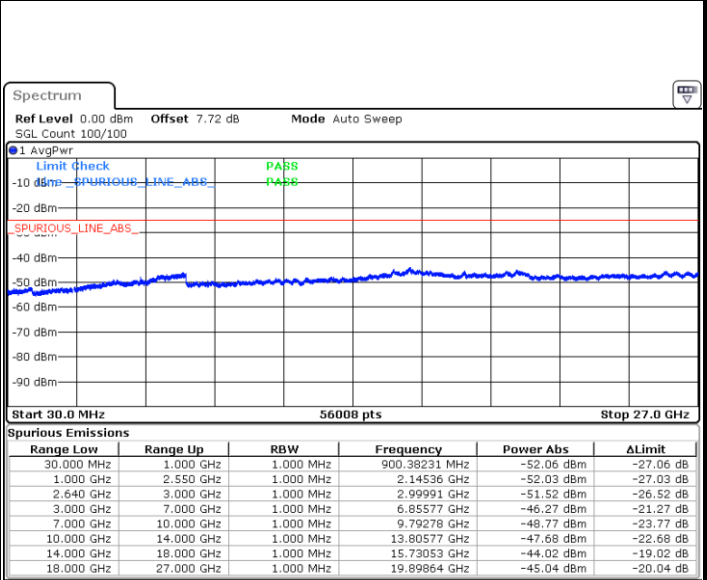

LTE Band 38 / 5MHz

Lowest Channel / QPSK

Date: 3.NOV.2017 10:36:03

Lowest Channel / 16QAM

Date: 3.NOV.2017 10:36:58

Middle Channel / QPSK

Date: 3.NOV.2017 10:37:52

Middle Channel / 16QAM

Date: 3.NOV.2017 10:38:47

LTE Band 38 / 5MHz

Highest Channel / QPSK

Date: 3.NOV.2017 10:39:42

Highest Channel / 16QAM

Date: 3.NOV.2017 10:40:36

LTE Band 38 / 10MHz

Lowest Channel / QPSK

Date: 3.NOV.2017 10:41:31

Lowest Channel / 16QAM

Date: 3.NOV.2017 10:42:25