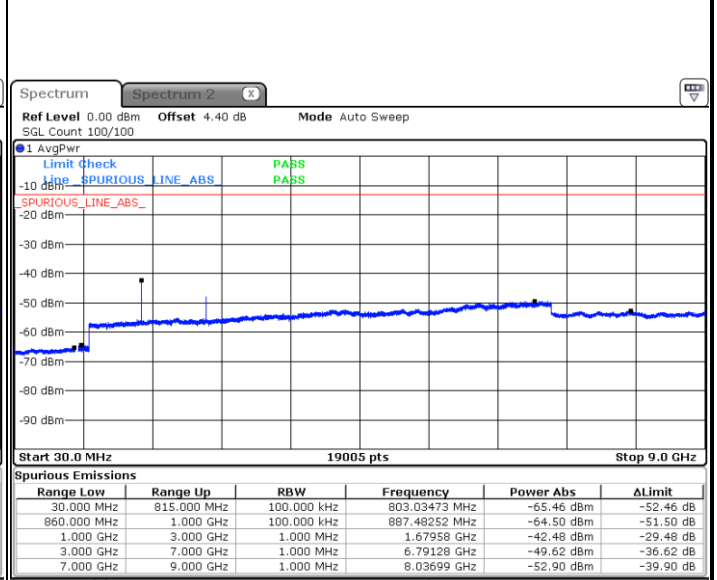

Date: 3.NOV.2017 00:08:35

**LTE Band 5 / 5MHz**

**Highest Channel / QPSK**

**Highest Channel / 16QAM**

**LTE Band 5 / 10MHz**

**Lowest Channel / QPSK**

**Lowest Channel / 16QAM**

LTE Band 5 / 10MHz

Middle Channel / QPSK

Date: 3.NOV.2017 00:28:05

Middle Channel / 16QAM

Date: 3.NOV.2017 00:28:59

Highest Channel / QPSK

Date: 3.NOV.2017 00:37:02

Highest Channel / 16QAM

Date: 3.NOV.2017 00:37:56

LTE Band 7 / 5MHz

Lowest Channel / QPSK

Date: 3.NOV.2017 09:00:04

Lowest Channel / 16QAM

Date: 3.NOV.2017 09:00:58

Middle Channel / QPSK

Date: 3.NOV.2017 09:02:46

Middle Channel / 16QAM

Date: 3.NOV.2017 09:01:52

LTE Band 7 / 5MHz

Highest Channel / QPSK

Date: 3.NOV.2017 09:03:39

Highest Channel / 16QAM

Date: 3.NOV.2017 09:04:33

LTE Band 7 / 10MHz

Lowest Channel / QPSK