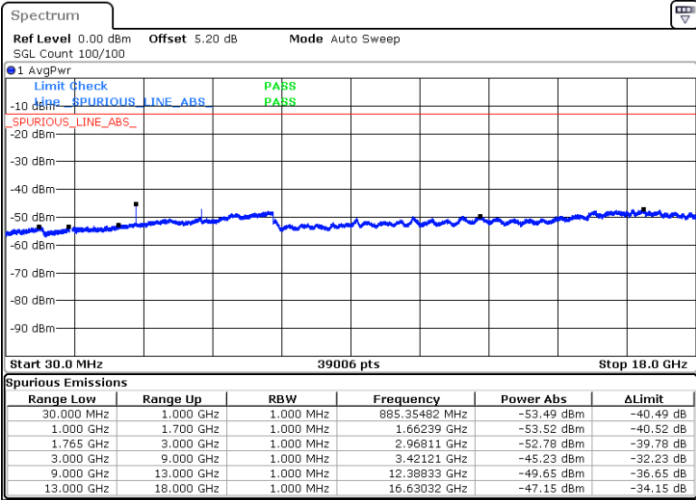

Highest Channel / QPSK

Highest Channel / 16QAM

Date: 20 JAN 2018 10:14:07

Date: 20 JAN 2018 10:15:01

LTE Band 4 / 5MHz

Lowest Channel / QPSK

Lowest Channel / 16QAM

Date: 20 JAN 2018 10:21:05

Date: 20 JAN 2018 10:21:59

Middle Channel / QPSK

Middle Channel / 16QAM

Date: 20 JAN 2018 10:23:34

Date: 20 JAN 2018 10:24:28

LTE Band 4 / 5MHz

Highest Channel / QPSK

Date: 20 JAN 2018 10:30:32

Highest Channel / 16QAM

Date: 20 JAN 2018 10:31:26

LTE Band 4 / 10MHz

Lowest Channel / QPSK

Date: 20 JAN 2018 10:37:30

Lowest Channel / 16QAM

Date: 20 JAN 2018 10:38:24

LTE Band 4 / 10MHz