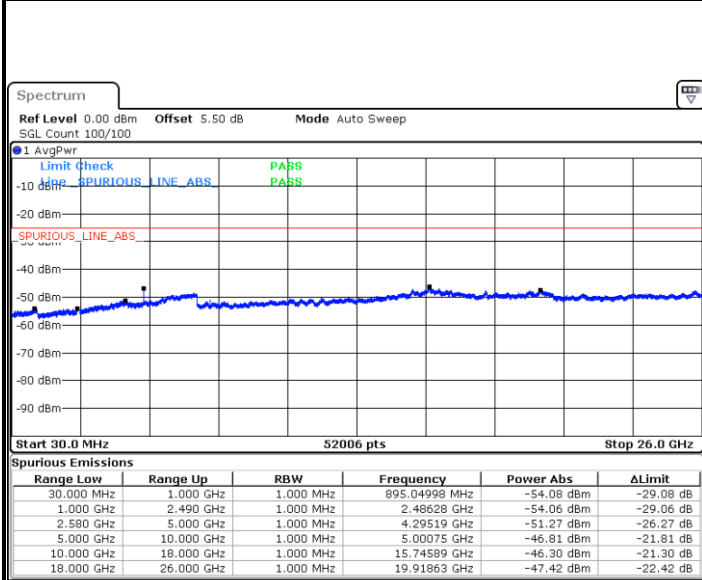

Date: 3.NOV.2017 00:08:35

**LTE Band 5 / 5MHz**

**Highest Channel / QPSK**

**Highest Channel / 16QAM**

**LTE Band 5 / 10MHz**

**Lowest Channel / QPSK**

**Lowest Channel / 16QAM**

LTE Band 5 / 10MHz

Middle Channel / QPSK

Date: 3.NOV.2017 00:28:05

Middle Channel / 16QAM

Date: 3.NOV.2017 00:28:59

Highest Channel / QPSK

Date: 3.NOV.2017 00:37:02

Highest Channel / 16QAM

Date: 3.NOV.2017 00:37:56

LTE Band 7 / 5MHz

Lowest Channel / QPSK

Date: 3.NOV.2017 09:00:04

Lowest Channel / 16QAM

Date: 3.NOV.2017 09:00:58

Middle Channel / QPSK

Date: 3.NOV.2017 09:02:46

Middle Channel / 16QAM

Date: 3.NOV.2017 09:01:52

LTE Band 7 / 5MHz

Highest Channel / QPSK

Date: 3.NOV.2017 09:03:39

Highest Channel / 16QAM

Date: 3.NOV.2017 09:04:33

LTE Band 7 / 10MHz

Lowest Channel / QPSK