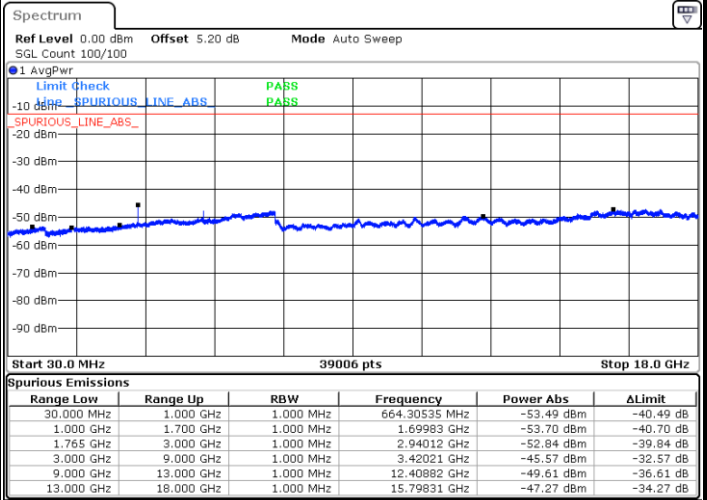

Highest Channel / QPSK

Highest Channel / 16QAM

Date: 20 JAN 2018 10:14:07

Date: 20 JAN 2018 10:15:01

LTE Band 4 / 5MHz

Lowest Channel / QPSK

Lowest Channel / 16QAM

Date: 20 JAN 2018 10:21:05

Date: 20 JAN 2018 10:21:59

Middle Channel / QPSK

Middle Channel / 16QAM

Date: 20 JAN 2018 10:23:34

Date: 20 JAN 2018 10:24:28

LTE Band 4 / 5MHz

Highest Channel / QPSK

Date: 20 JAN 2018 10:30:32

Highest Channel / 16QAM

Date: 20 JAN 2018 10:31:26

LTE Band 4 / 10MHz

Lowest Channel / QPSK

Date: 20 JAN 2018 10:37:30

Lowest Channel / 16QAM

Date: 20 JAN 2018 10:38:24

LTE Band 4 / 10MHz