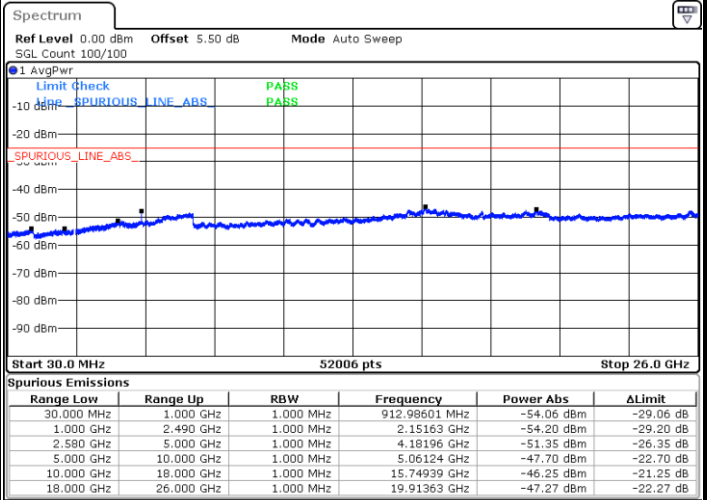

Date: 3.NOV.2017 09:01:52

LTE Band 7 / 5MHz

Highest Channel / QPSK

Date: 3.NOV.2017 09:03:39

Highest Channel / 16QAM

Date: 3.NOV.2017 09:04:33

LTE Band 7 / 10MHz

Lowest Channel / QPSK

Date: 3.NOV.2017 09:16:29

Lowest Channel / 16QAM

Date: 3.NOV.2017 09:17:22

LTE Band 7 / 10MHz

Middle Channel / QPSK

Middle Channel / 16QAM

Date: 3.NOV.2017 09:19:10

Date: 3.NOV.2017 09:18:16

Highest Channel / QPSK

Highest Channel / 16QAM

Date: 3.NOV.2017 09:20:04

Date: 3.NOV.2017 09:20:58

LTE Band 7 / 15MHz

Lowest Channel / QPSK

Lowest Channel / 16QAM

Date: 3.NOV.2017 09:32:53