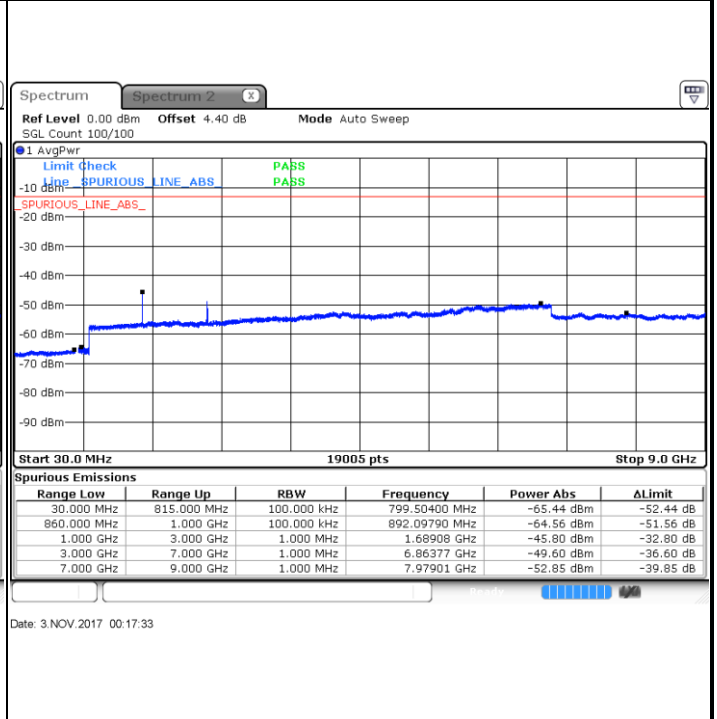

LTE Band 5 / 5MHz

Lowest Channel / QPSK

Lowest Channel / 16QAM

Date: 3.NOV.2017 00:05:13

Date: 3.NOV.2017 00:06:07

Middle Channel / QPSK

Middle Channel / 16QAM

Date: 3.NOV.2017 00:07:41

Date: 3.NOV.2017 00:08:35

**LTE Band 5 / 5MHz**

**Highest Channel / QPSK**

**Highest Channel / 16QAM**

**LTE Band 5 / 10MHz**

**Lowest Channel / QPSK**

**Lowest Channel / 16QAM**

LTE Band 5 / 10MHz

Middle Channel / QPSK

Date: 3.NOV.2017 00:28:05

Middle Channel / 16QAM

Date: 3.NOV.2017 00:28:59

Highest Channel / QPSK

Date: 3.NOV.2017 00:37:02

Highest Channel / 16QAM

Date: 3.NOV.2017 00:37:56