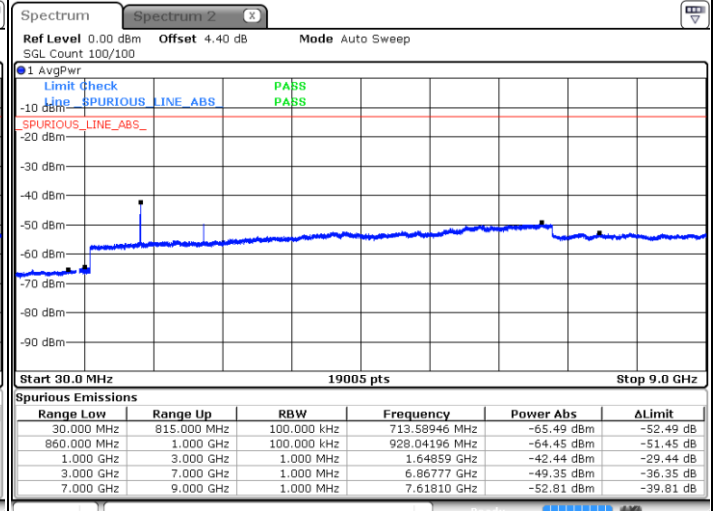

Date: 20 JAN 2018 11:10:20

Lowest Channel / 16QAM

Date: 20 JAN 2018 11:11:14

LTE Band 4 / 20MHz

Middle Channel / QPSK

Middle Channel / 16QAM

Date: 20 JAN 2018 11:12:48

Date: 20 JAN 2018 11:13:43

Highest Channel / QPSK

Highest Channel / 16QAM

Date: 20 JAN 2018 11:19:46

Date: 20 JAN 2018 11:20:41

LTE Band 5 / 1.4MHz

Lowest Channel / QPSK

Lowest Channel / 16QAM

Date: 2 NOV.2017 23:24:26

Date: 2 NOV.2017 23:25:20

Middle Channel / QPSK

Middle Channel / 16QAM

Date: 2 NOV.2017 23:26:54

Date: 2 NOV.2017 23:27:48

LTE Band 5 / 1.4MHz

Highest Channel / QPSK

Date: 2 NOV 2017 23:35:52

Highest Channel / 16QAM

Date: 2 NOV 2017 23:36:46

LTE Band 5 / 3MHz

Lowest Channel / QPSK

Date: 2 NOV 2017 23:44:49

Lowest Channel / 16QAM

Date: 2 NOV 2017 23:45:43

LTE Band 5 / 3MHz