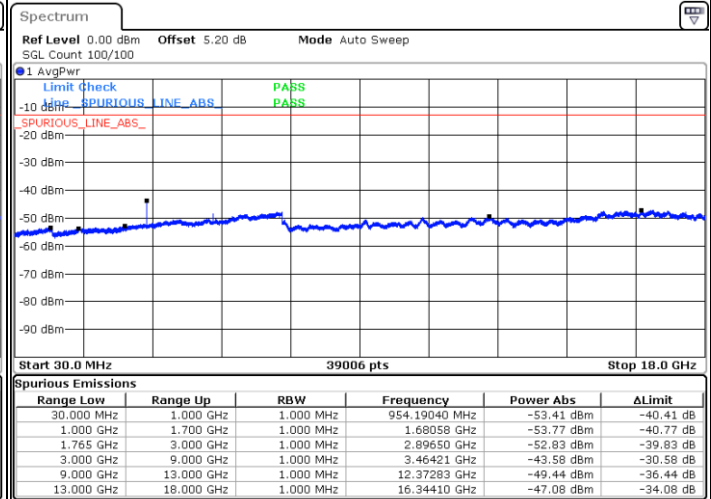

LTE Band 4 / 1.4MHz

Lowest Channel / QPSK

Lowest Channel / 16QAM

Date: 20 JAN 2018 09:48:14

Date: 20 JAN 2018 09:49:08

Middle Channel / QPSK

Middle Channel / 16QAM

Date: 20 JAN 2018 09:50:43

Date: 20 JAN 2018 09:51:37

LTE Band 4 / 1.4MHz

Highest Channel / QPSK

Date: 20 JAN 2018 09:57:41

Highest Channel / 16QAM

Date: 20 JAN 2018 09:58:36

LTE Band 4 / 3MHz

Lowest Channel / QPSK