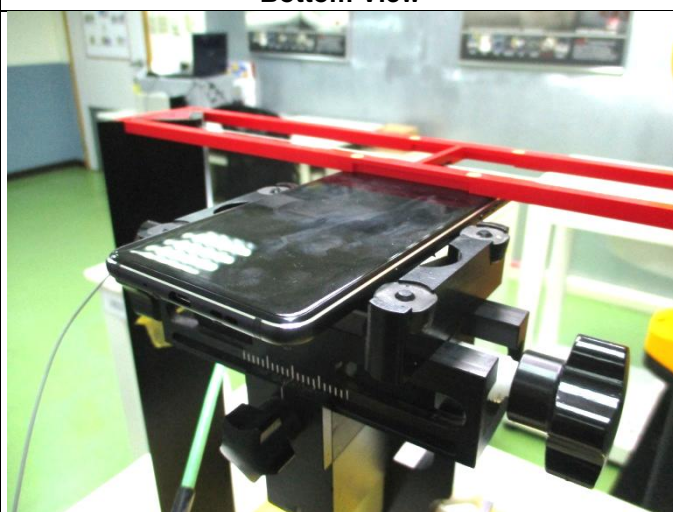

Appendix C. Photographs of EUT and Setup

FCC HAC (T-Coil) Test Report

<Photographs of EUT>

<Photographs of Setup>

Top View

Bottom View

Left Side View

Right Side View