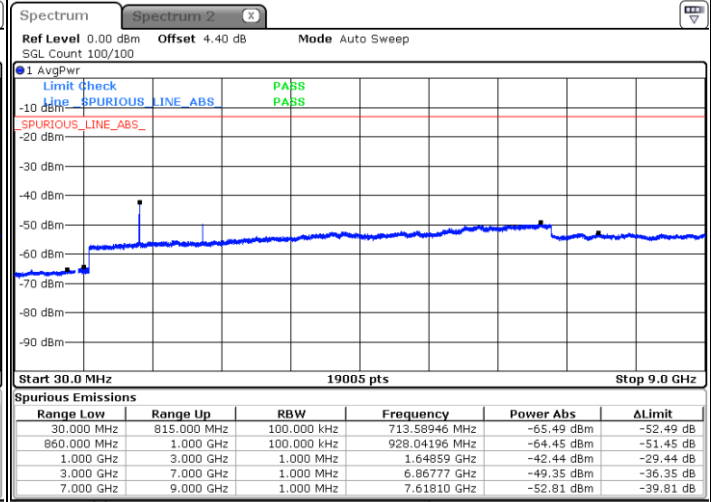

LTE Band 4 / 20MHz

Middle Channel / QPSK

Date: 20 JAN 2018 11:12:48

Middle Channel / 16QAM

Date: 20 JAN 2018 11:13:43

Highest Channel / QPSK

Date: 20 JAN 2018 11:19:46

Highest Channel / 16QAM

Date: 20 JAN 2018 11:20:41

LTE Band 5 / 1.4MHz

Lowest Channel / QPSK

Lowest Channel / 16QAM

Date: 2 NOV.2017 23:24:26

Date: 2 NOV.2017 23:25:20

Middle Channel / QPSK

Middle Channel / 16QAM

Date: 2 NOV.2017 23:26:54

Date: 2 NOV.2017 23:27:48

LTE Band 5 / 1.4MHz

Highest Channel / QPSK

Date: 2 NOV 2017 23:35:52

Highest Channel / 16QAM

Date: 2 NOV 2017 23:36:46

LTE Band 5 / 3MHz