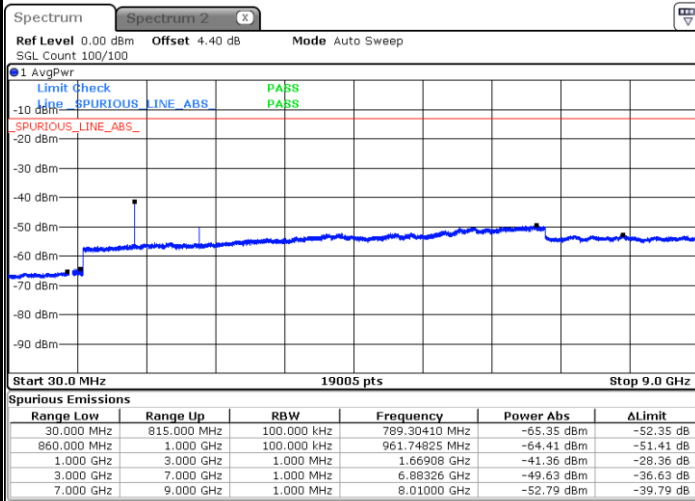

Lowest Channel / QPSK

Date: 2 NOV 2017 23:44:49

Lowest Channel / 16QAM

Date: 2 NOV 2017 23:45:43

LTE Band 5 / 3MHz

Middle Channel / QPSK

Middle Channel / 16QAM

Date: 2.NOV.2017 23:47:18

Date: 2.NOV.2017 23:48:12

Highest Channel / QPSK

Highest Channel / 16QAM

Date: 2.NOV.2017 23:56:15

Date: 2.NOV.2017 23:57:10

LTE Band 5 / 5MHz

Lowest Channel / QPSK

Lowest Channel / 16QAM

Date: 3.NOV.2017 00:05:13

Date: 3.NOV.2017 00:06:07

Middle Channel / QPSK

Middle Channel / 16QAM

Date: 3.NOV.2017 00:07:41

Date: 3.NOV.2017 00:08:35

LTE Band 5 / 5MHz

Highest Channel / QPSK