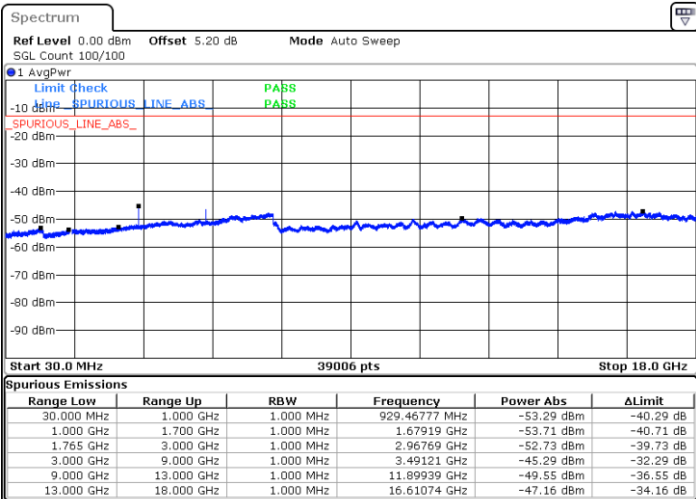

Date: 20 JAN 2018 10:23:34

Date: 20 JAN 2018 10:24:28

LTE Band 4 / 5MHz

Highest Channel / QPSK

Date: 20 JAN 2018 10:30:32

Highest Channel / 16QAM

Date: 20 JAN 2018 10:31:26

LTE Band 4 / 10MHz

Lowest Channel / QPSK

Date: 20 JAN 2018 10:37:30

Lowest Channel / 16QAM

Date: 20 JAN 2018 10:38:24

LTE Band 4 / 10MHz

Middle Channel / QPSK

Middle Channel / 16QAM

Date: 20 JAN 2018 10:39:59

Date: 20 JAN 2018 10:40:53

Highest Channel / QPSK

Highest Channel / 16QAM

Date: 20 JAN 2018 10:46:57

Date: 20 JAN 2018 10:47:51

LTE Band 4 / 15MHz

Lowest Channel / QPSK

Lowest Channel / 16QAM