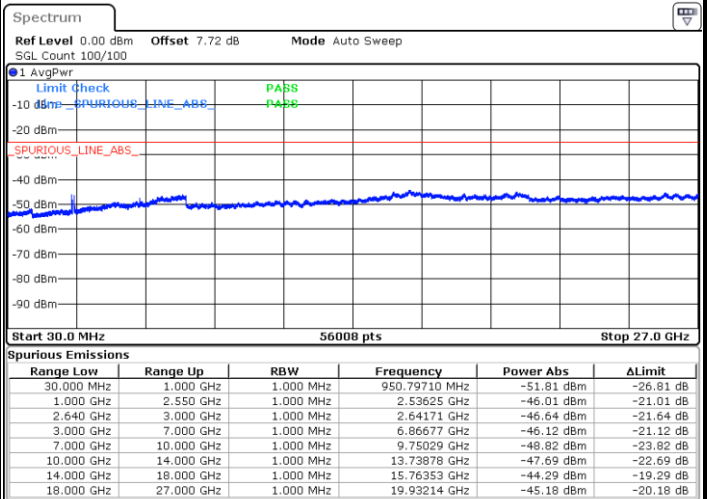

LTE Band 38 / 10MHz

Middle Channel / QPSK

Middle Channel / 16QAM

Date: 3.NOV.2017 10:43:20

Date: 3.NOV.2017 10:44:15

Highest Channel / QPSK

Highest Channel / 16QAM

Date: 3.NOV.2017 10:45:09

Date: 3.NOV.2017 10:46:04

LTE Band 38 / 15MHz

Lowest Channel / QPSK

Lowest Channel / 16QAM

Date: 3.NOV.2017 10:46:58

Date: 3.NOV.2017 10:47:53

Middle Channel / QPSK

Middle Channel / 16QAM