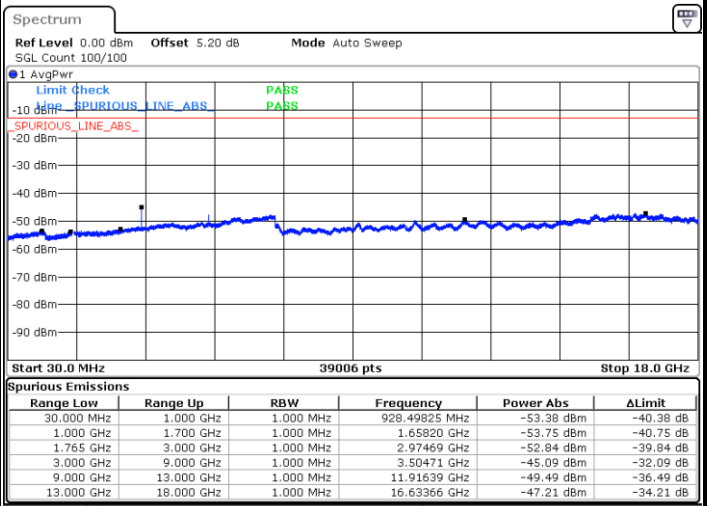

LTE Band 4 / 3MHz

Middle Channel / QPSK

Middle Channel / 16QAM

Date: 20 JAN 2018 10:07:08

Date: 20 JAN 2018 10:08:03

Highest Channel / QPSK

Highest Channel / 16QAM

Date: 20 JAN 2018 10:14:07

Date: 20 JAN 2018 10:15:01

LTE Band 4 / 5MHz

Lowest Channel / QPSK

Lowest Channel / 16QAM

Date: 20 JAN 2018 10:21:05

Date: 20 JAN 2018 10:21:59

Middle Channel / QPSK

Middle Channel / 16QAM