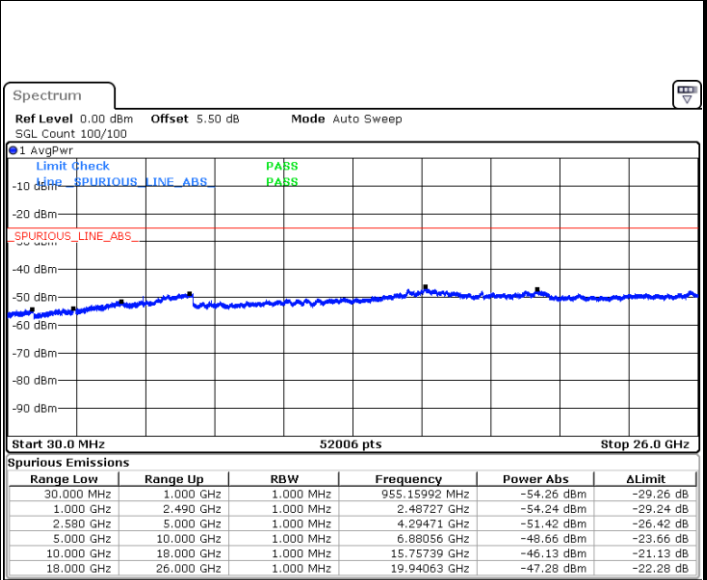

Date: 3.NOV.2017 00:28:59

Highest Channel / QPSK

Highest Channel / 16QAM

Date: 3.NOV.2017 00:37:02

Date: 3.NOV.2017 00:37:56

LTE Band 7 / 5MHz

Lowest Channel / QPSK

Date: 3.NOV.2017 09:00:04

Lowest Channel / 16QAM

Date: 3.NOV.2017 09:00:58

Middle Channel / QPSK

Date: 3.NOV.2017 09:02:46

Middle Channel / 16QAM

Date: 3.NOV.2017 09:01:52

LTE Band 7 / 5MHz

Highest Channel / QPSK

Date: 3.NOV.2017 09:03:39

Highest Channel / 16QAM

Date: 3.NOV.2017 09:04:33

LTE Band 7 / 10MHz

Lowest Channel / QPSK

Date: 3.NOV.2017 09:16:29

Lowest Channel / 16QAM

Date: 3.NOV.2017 09:17:22

LTE Band 7 / 10MHz

Middle Channel / QPSK

Middle Channel / 16QAM

Date: 3.NOV.2017 09:19:10

Date: 3.NOV.2017 09:18:16

Highest Channel / QPSK

Highest Channel / 16QAM

Date: 3.NOV.2017 09:20:04