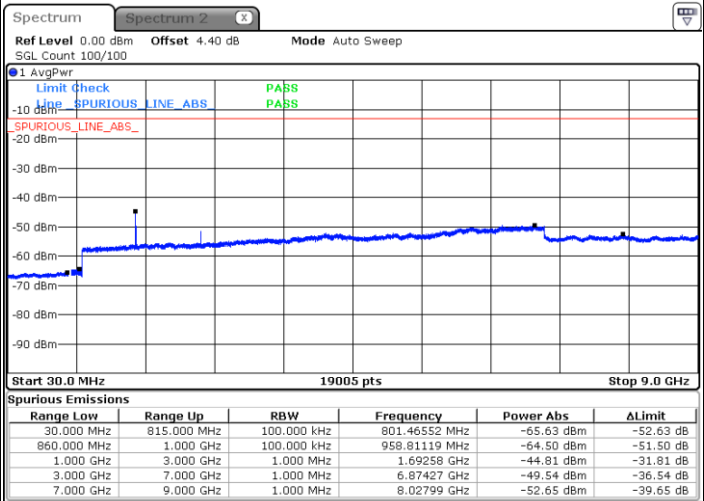

Date: 2 NOV.2017 23:26:54

Date: 2 NOV.2017 23:27:48

LTE Band 5 / 1.4MHz

Highest Channel / QPSK

Date: 2 NOV 2017 23:35:52

Highest Channel / 16QAM

Date: 2 NOV 2017 23:36:46

LTE Band 5 / 3MHz

Lowest Channel / QPSK

Date: 2 NOV 2017 23:44:49

Lowest Channel / 16QAM

Date: 2 NOV 2017 23:45:43

LTE Band 5 / 3MHz

Middle Channel / QPSK

Middle Channel / 16QAM

Date: 2.NOV.2017 23:47:18

Date: 2.NOV.2017 23:48:12

Highest Channel / QPSK

Highest Channel / 16QAM

Date: 2.NOV.2017 23:56:15

Date: 2.NOV.2017 23:57:10

LTE Band 5 / 5MHz

Lowest Channel / QPSK

Lowest Channel / 16QAM