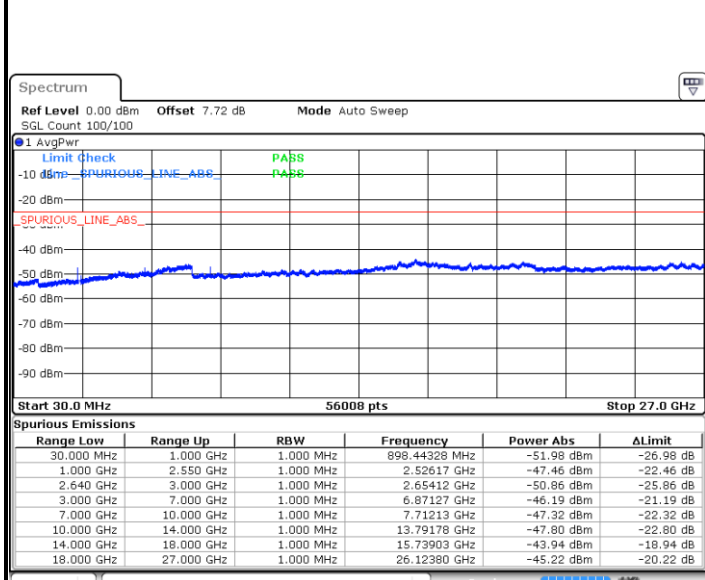

Date: 3.NOV.2017 09:51:06

Highest Channel / QPSK

Highest Channel / 16QAM

Date: 3.NOV.2017 09:52:54

Date: 3.NOV.2017 09:53:47

LTE Band 38 / 5MHz

Lowest Channel / QPSK

Date: 3.NOV.2017 10:36:03

Lowest Channel / 16QAM

Date: 3.NOV.2017 10:36:58

Middle Channel / QPSK

Date: 3.NOV.2017 10:37:52

Middle Channel / 16QAM

Date: 3.NOV.2017 10:38:47

LTE Band 38 / 5MHz

Highest Channel / QPSK

Date: 3.NOV.2017 10:39:42

Highest Channel / 16QAM

Date: 3.NOV.2017 10:40:36

LTE Band 38 / 10MHz

Lowest Channel / QPSK

Date: 3.NOV.2017 10:41:31

Lowest Channel / 16QAM

Date: 3.NOV.2017 10:42:25

LTE Band 38 / 10MHz

Middle Channel / QPSK

Middle Channel / 16QAM

Date: 3.NOV.2017 10:43:20

Date: 3.NOV.2017 10:44:15

Highest Channel / QPSK

Highest Channel / 16QAM

Date: 3.NOV.2017 10:45:09