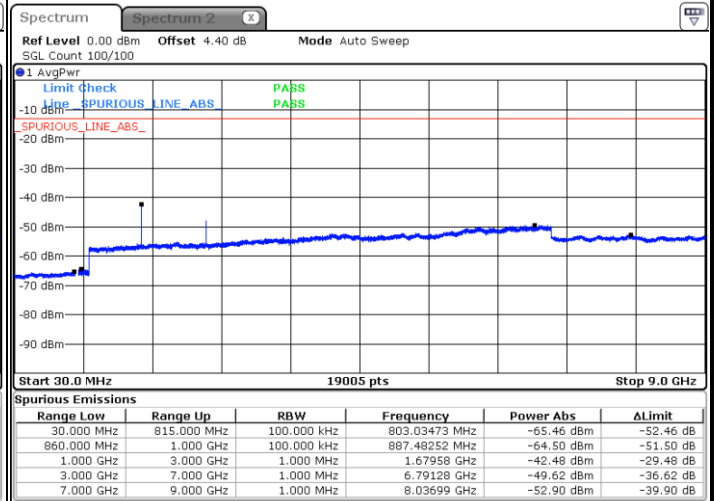

Date: 3.NOV.2017 00:05:13

Date: 3.NOV.2017 00:06:07

Middle Channel / QPSK

Middle Channel / 16QAM

Date: 3.NOV.2017 00:07:41

Date: 3.NOV.2017 00:08:35

LTE Band 5 / 5MHz

Highest Channel / QPSK

Highest Channel / 16QAM

LTE Band 5 / 10MHz

Lowest Channel / QPSK

Lowest Channel / 16QAM

LTE Band 5 / 10MHz

Middle Channel / QPSK

Middle Channel / 16QAM

Date: 3.NOV.2017 00:28:05

Date: 3.NOV.2017 00:28:59

Highest Channel / QPSK

Highest Channel / 16QAM

Date: 3.NOV.2017 00:37:02

Date: 3.NOV.2017 00:37:56

LTE Band 7 / 5MHz

Lowest Channel / QPSK

Date: 3.NOV.2017 09:00:04

Lowest Channel / 16QAM

Date: 3.NOV.2017 09:00:58

Middle Channel / QPSK

Date: 3.NOV.2017 09:02:46

Middle Channel / 16QAM

Date: 3.NOV.2017 09:01:52

LTE Band 7 / 5MHz

Highest Channel / QPSK