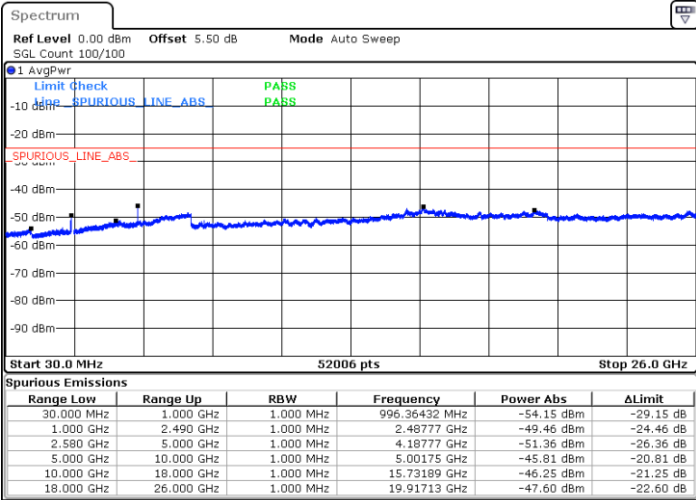

Date: 3.NOV.2017 09:03:39

Highest Channel / 16QAM

Date: 3.NOV.2017 09:04:33

LTE Band 7 / 10MHz

Lowest Channel / QPSK

Date: 3.NOV.2017 09:16:29

Lowest Channel / 16QAM

Date: 3.NOV.2017 09:17:22

LTE Band 7 / 10MHz

Middle Channel / QPSK

Middle Channel / 16QAM

Date: 3.NOV.2017 09:19:10

Date: 3.NOV.2017 09:18:16

Highest Channel / QPSK

Highest Channel / 16QAM

Date: 3.NOV.2017 09:20:04

Date: 3.NOV.2017 09:20:58

LTE Band 7 / 15MHz

Lowest Channel / QPSK

Lowest Channel / 16QAM

Date: 3.NOV.2017 09:32:53

Date: 3.NOV.2017 09:33:47

Middle Channel / QPSK

Middle Channel / 16QAM

Date: 3.NOV.2017 09:35:35

Date: 3.NOV.2017 09:34:41

LTE Band7 / 15MHz

Highest Channel / QPSK

Date: 3.NOV.2017 09:36:29

Highest Channel / 16QAM

Date: 3.NOV.2017 09:37:22

LTE Band 7 / 20MHz