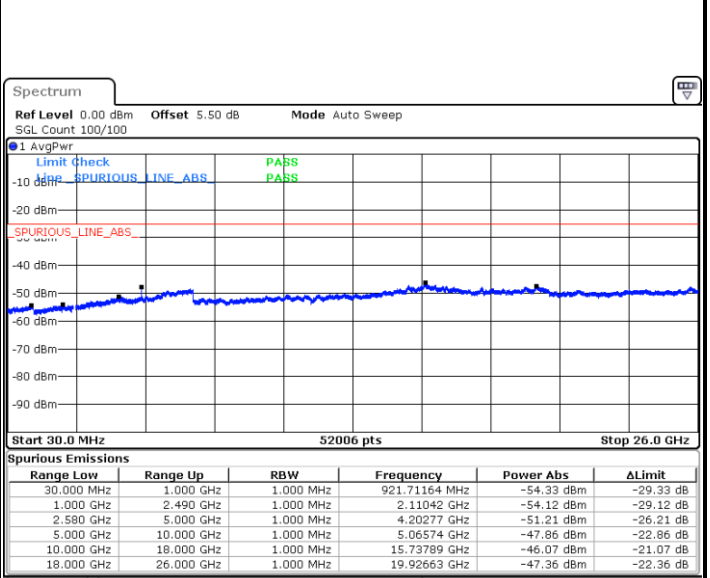

Date: 3.NOV.2017 00:28:59

Highest Channel / QPSK

Highest Channel / 16QAM

Date: 3.NOV.2017 00:37:02

Date: 3.NOV.2017 00:37:56

LTE Band 7 / 5MHz

Lowest Channel / QPSK

Date: 3.NOV.2017 09:00:04

Lowest Channel / 16QAM

Date: 3.NOV.2017 09:00:58

Middle Channel / QPSK

Date: 3.NOV.2017 09:02:46

Middle Channel / 16QAM

Date: 3.NOV.2017 09:01:52

LTE Band 7 / 5MHz

Highest Channel / QPSK

Date: 3.NOV.2017 09:03:39

Highest Channel / 16QAM

Date: 3.NOV.2017 09:04:33

LTE Band 7 / 10MHz

Lowest Channel / QPSK

Date: 3.NOV.2017 09:16:29

Lowest Channel / 16QAM

Date: 3.NOV.2017 09:17:22

LTE Band 7 / 10MHz

Middle Channel / QPSK

Middle Channel / 16QAM

Date: 3.NOV.2017 09:19:10

Date: 3.NOV.2017 09:18:16

Highest Channel / QPSK

Highest Channel / 16QAM

Date: 3.NOV.2017 09:20:04