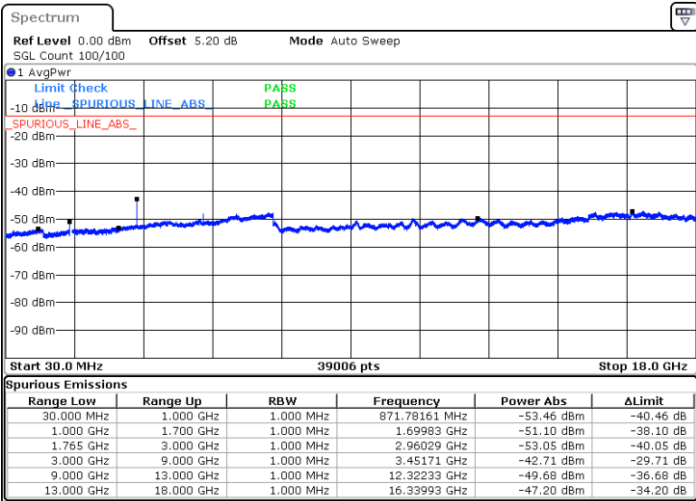

Lowest Channel / QPSK

Date: 20 JAN 2018 10:37:30

Lowest Channel / 16QAM

Date: 20 JAN 2018 10:38:24

LTE Band 4 / 10MHz

Middle Channel / QPSK

Middle Channel / 16QAM

Date: 20 JAN 2018 10:39:59

Date: 20 JAN 2018 10:40:53

Highest Channel / QPSK

Highest Channel / 16QAM

Date: 20 JAN 2018 10:46:57

Date: 20 JAN 2018 10:47:51

LTE Band 4 / 15MHz

Lowest Channel / QPSK

Lowest Channel / 16QAM

Date: 20 JAN 2018 10:53:55

Date: 20 JAN 2018 10:54:49

Middle Channel / QPSK

Middle Channel / 16QAM

Date: 20 JAN 2018 10:56:23

Date: 20 JAN 2018 10:57:18

LTE Band 4 / 15MHz

Highest Channel / QPSK