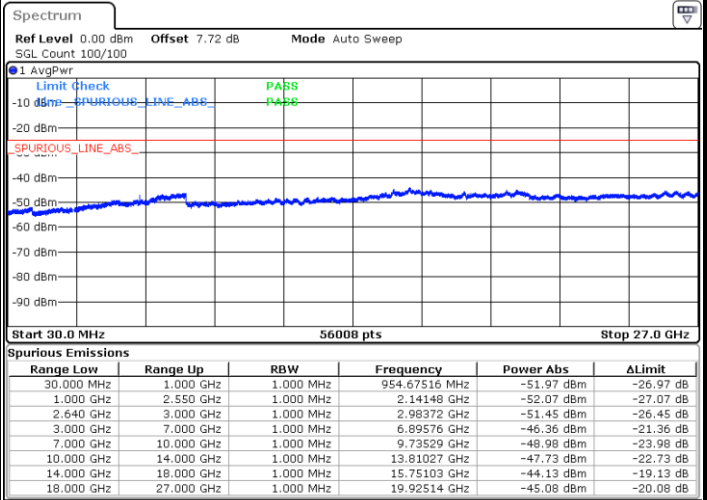

Lowest Channel / 16QAM

Date: 3.NOV.2017 10:36:58

Middle Channel / QPSK

Date: 3.NOV.2017 10:37:52

Middle Channel / 16QAM

Date: 3.NOV.2017 10:38:47

LTE Band 38 / 5MHz

Highest Channel / QPSK

Date: 3.NOV.2017 10:39:42

Highest Channel / 16QAM

Date: 3.NOV.2017 10:40:36

LTE Band 38 / 10MHz

Lowest Channel / QPSK

Date: 3.NOV.2017 10:41:31

Lowest Channel / 16QAM

Date: 3.NOV.2017 10:42:25

LTE Band 38 / 10MHz

Middle Channel / QPSK

Middle Channel / 16QAM

Date: 3.NOV.2017 10:43:20

Date: 3.NOV.2017 10:44:15

Highest Channel / QPSK

Highest Channel / 16QAM

Date: 3.NOV.2017 10:45:09