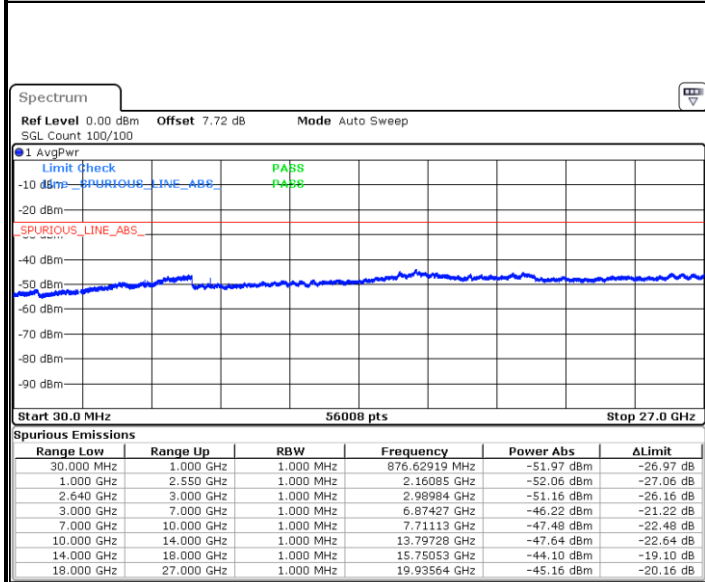

Lowest Channel / QPSK

Date: 3.NOV.2017 09:48:18

Lowest Channel / 16QAM

Date: 3.NOV.2017 09:50:12

LTE Band 7 / 20MHz

Middle Channel / QPSK

Middle Channel / 16QAM

Date: 3.NOV.2017 09:52:00

Date: 3.NOV.2017 09:51:06

Highest Channel / QPSK

Highest Channel / 16QAM

Date: 3.NOV.2017 09:52:54

Date: 3.NOV.2017 09:53:47

LTE Band 38 / 5MHz

Lowest Channel / QPSK

Date: 3.NOV.2017 10:36:03

Lowest Channel / 16QAM

Date: 3.NOV.2017 10:36:58

Middle Channel / QPSK

Date: 3.NOV.2017 10:37:52

Middle Channel / 16QAM

Date: 3.NOV.2017 10:38:47

LTE Band 38 / 5MHz

Highest Channel / QPSK

Date: 3.NOV.2017 10:39:42

Highest Channel / 16QAM

Date: 3.NOV.2017 10:40:36

LTE Band 38 / 10MHz

Lowest Channel / QPSK

Date: 3.NOV.2017 10:41:31

Lowest Channel / 16QAM

Date: 3.NOV.2017 10:42:25