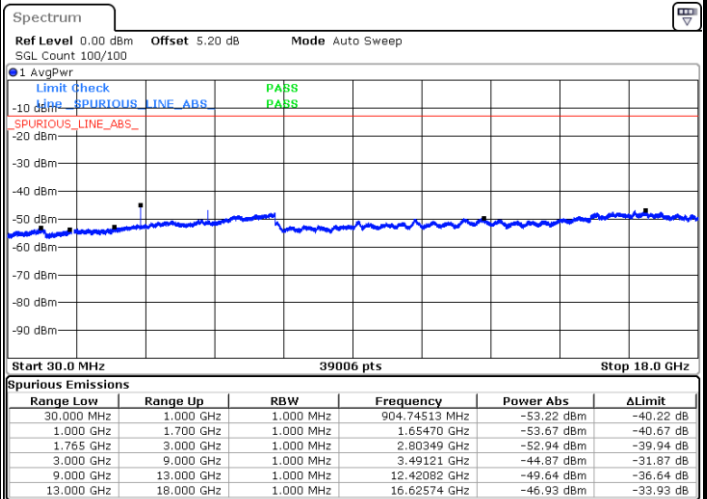

Date: 20 JAN 2018 10:23:34

Date: 20 JAN 2018 10:24:28

LTE Band 4 / 5MHz

Highest Channel / QPSK

Date: 20 JAN 2018 10:30:32

Highest Channel / 16QAM

Date: 20 JAN 2018 10:31:26

LTE Band 4 / 10MHz

Lowest Channel / QPSK

Date: 20 JAN 2018 10:37:30

Lowest Channel / 16QAM

Date: 20 JAN 2018 10:38:24

LTE Band 4 / 10MHz

Middle Channel / QPSK

Middle Channel / 16QAM

Date: 20 JAN 2018 10:39:59

Date: 20 JAN 2018 10:40:53

Highest Channel / QPSK

Highest Channel / 16QAM

Date: 20 JAN 2018 10:46:57

Date: 20 JAN 2018 10:47:51

LTE Band 4 / 15MHz

Lowest Channel / QPSK

Lowest Channel / 16QAM