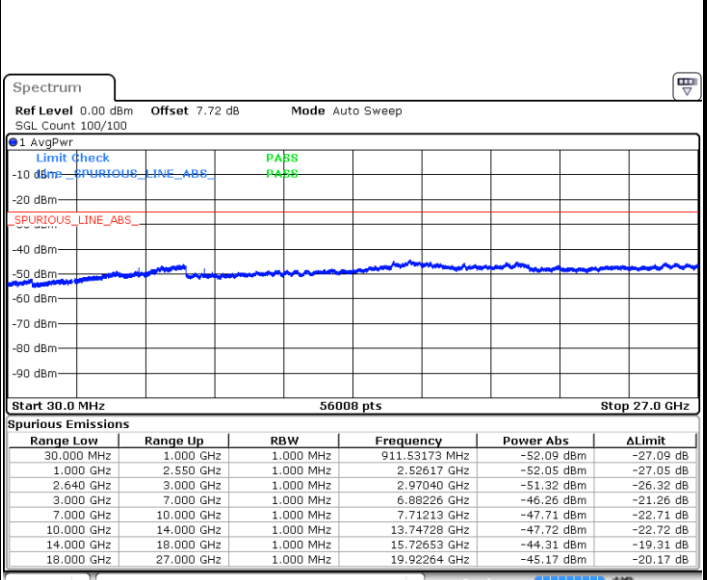

Date: 3.NOV.2017 09:51:06

Highest Channel / QPSK

Highest Channel / 16QAM

Date: 3.NOV.2017 09:52:54

Date: 3.NOV.2017 09:53:47

LTE Band 38 / 5MHz

Lowest Channel / QPSK

Date: 3.NOV.2017 10:36:03

Lowest Channel / 16QAM

Date: 3.NOV.2017 10:36:58

Middle Channel / QPSK

Date: 3.NOV.2017 10:37:52

Middle Channel / 16QAM

Date: 3.NOV.2017 10:38:47

LTE Band 38 / 5MHz

Highest Channel / QPSK

Date: 3.NOV.2017 10:39:42

Highest Channel / 16QAM

Date: 3.NOV.2017 10:40:36

LTE Band 38 / 10MHz

Lowest Channel / QPSK

Date: 3.NOV.2017 10:41:31

Lowest Channel / 16QAM

Date: 3.NOV.2017 10:42:25

LTE Band 38 / 10MHz

Middle Channel / QPSK

Middle Channel / 16QAM

Date: 3.NOV.2017 10:43:20

Date: 3.NOV.2017 10:44:15

Highest Channel / QPSK

Highest Channel / 16QAM

Date: 3.NOV.2017 10:45:09