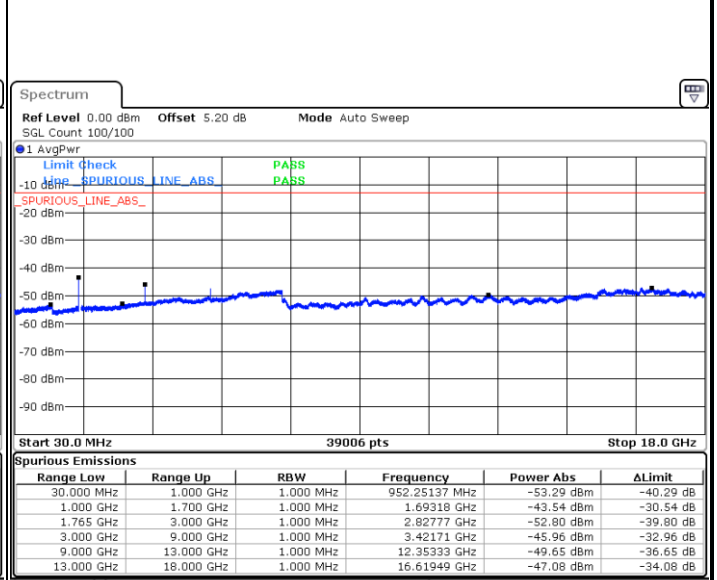

Date: 20 JAN 2018 10:15:01

LTE Band 4 / 5MHz

Lowest Channel / QPSK

Lowest Channel / 16QAM

Date: 20 JAN 2018 10:21:05

Date: 20 JAN 2018 10:21:59

Middle Channel / QPSK

Middle Channel / 16QAM

Date: 20 JAN 2018 10:23:34

Date: 20 JAN 2018 10:24:28

LTE Band 4 / 5MHz

Highest Channel / QPSK

Date: 20 JAN 2018 10:30:32

Highest Channel / 16QAM

Date: 20 JAN 2018 10:31:26

LTE Band 4 / 10MHz

Lowest Channel / QPSK

Date: 20 JAN 2018 10:37:30

Lowest Channel / 16QAM

Date: 20 JAN 2018 10:38:24

LTE Band 4 / 10MHz

Middle Channel / QPSK

Middle Channel / 16QAM

Date: 20 JAN 2018 10:39:59

Date: 20 JAN 2018 10:40:53

Highest Channel / QPSK

Highest Channel / 16QAM

Date: 20 JAN 2018 10:46:57

Date: 20 JAN 2018 10:47:51

LTE Band 4 / 15MHz

Lowest Channel / QPSK

Lowest Channel / 16QAM