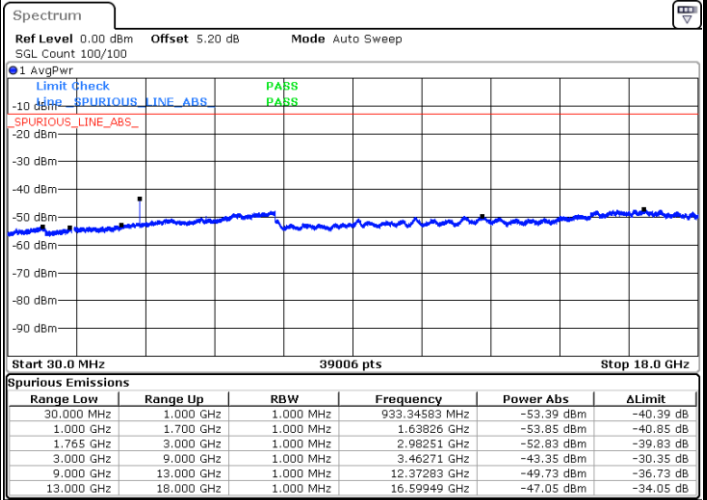

LTE Band 4 / 3MHz

Middle Channel / QPSK

Middle Channel / 16QAM

Date: 20 JAN 2018 10:07:08

Date: 20 JAN 2018 10:08:03

Highest Channel / QPSK

Highest Channel / 16QAM

Date: 20 JAN 2018 10:14:07

Date: 20 JAN 2018 10:15:01

LTE Band 4 / 5MHz

Lowest Channel / QPSK

Lowest Channel / 16QAM

Date: 20 JAN 2018 10:21:05

Date: 20 JAN 2018 10:21:59

Middle Channel / QPSK

Middle Channel / 16QAM

Date: 20 JAN 2018 10:23:34

Date: 20 JAN 2018 10:24:28

LTE Band 4 / 5MHz

Highest Channel / QPSK

Date: 20 JAN 2018 10:30:32

Highest Channel / 16QAM

Date: 20 JAN 2018 10:31:26

LTE Band 4 / 10MHz