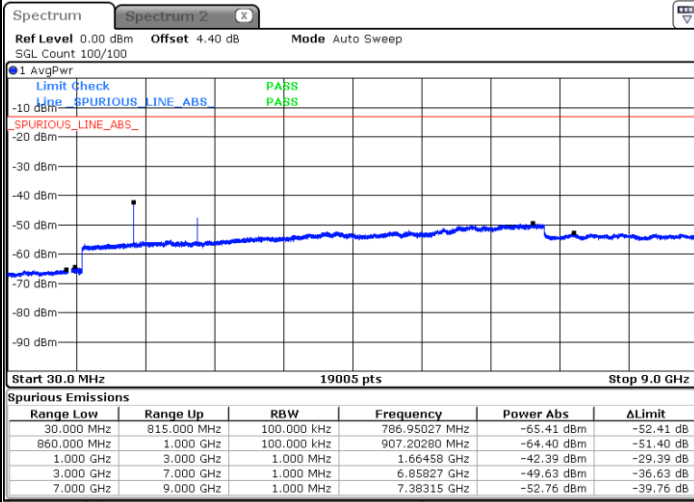

Date: 3.NOV.2017 00:05:13

Date: 3.NOV.2017 00:06:07

Middle Channel / QPSK

Middle Channel / 16QAM

Date: 3.NOV.2017 00:07:41

Date: 3.NOV.2017 00:08:35

LTE Band 5 / 5MHz

Highest Channel / QPSK

Highest Channel / 16QAM

LTE Band 5 / 10MHz

Lowest Channel / QPSK

Lowest Channel / 16QAM

LTE Band 5 / 10MHz

Middle Channel / QPSK

Middle Channel / 16QAM

Date: 3.NOV.2017 00:28:05

Date: 3.NOV.2017 00:28:59

Highest Channel / QPSK

Highest Channel / 16QAM

Date: 3.NOV.2017 00:37:02

Date: 3.NOV.2017 00:37:56

LTE Band 7 / 5MHz

Lowest Channel / QPSK

Date: 3.NOV.2017 09:00:04