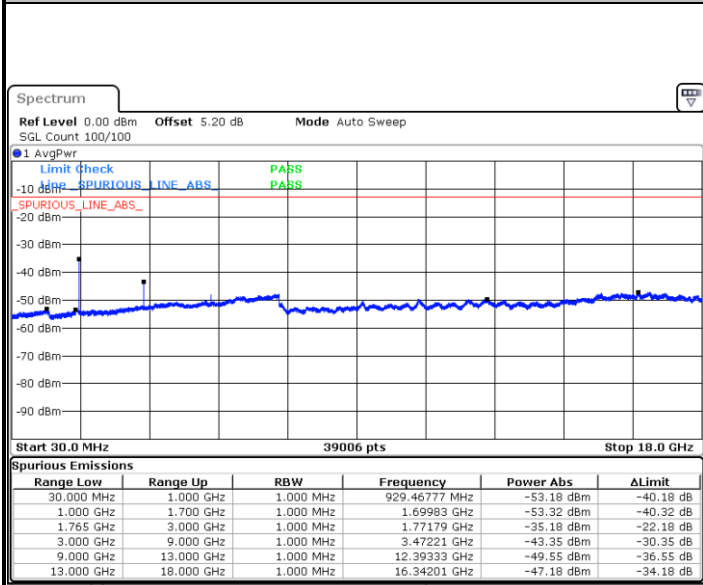

Date: 20 JAN 2018 11:03:21

Highest Channel / 16QAM

Date: 20 JAN 2018 11:04:16

LTE Band 4 / 20MHz

Lowest Channel / QPSK

Date: 20 JAN 2018 11:10:20

Lowest Channel / 16QAM

Date: 20 JAN 2018 11:11:14

LTE Band 4 / 20MHz

Middle Channel / QPSK

Date: 20 JAN 2018 11:12:48

Middle Channel / 16QAM

Date: 20 JAN 2018 11:13:43

Highest Channel / QPSK

Date: 20 JAN 2018 11:19:46

Highest Channel / 16QAM

Date: 20 JAN 2018 11:20:41

LTE Band 5 / 1.4MHz

Lowest Channel / QPSK

Lowest Channel / 16QAM

Date: 2 NOV.2017 23:24:26

Date: 2 NOV.2017 23:25:20

Middle Channel / QPSK

Middle Channel / 16QAM

Date: 2 NOV.2017 23:26:54

Date: 2 NOV.2017 23:27:48

LTE Band 5 / 1.4MHz

Highest Channel / QPSK

Date: 2 NOV 2017 23:35:52

Highest Channel / 16QAM

Date: 2 NOV 2017 23:36:46

LTE Band 5 / 3MHz