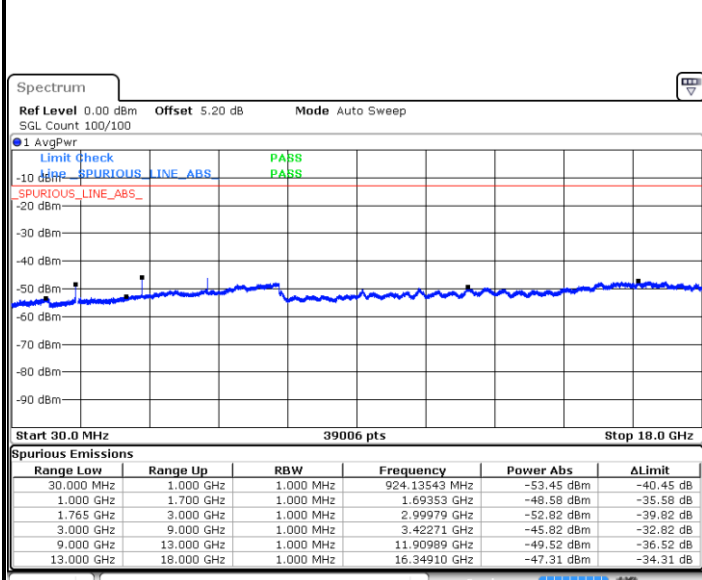

Date: 20 JAN 2018 10:53:55

Date: 20 JAN 2018 10:54:49

Middle Channel / QPSK

Middle Channel / 16QAM

Date: 20 JAN 2018 10:56:23

Date: 20 JAN 2018 10:57:18

LTE Band 4 / 15MHz

Highest Channel / QPSK

Date: 20 JAN 2018 11:03:21

Highest Channel / 16QAM

Date: 20 JAN 2018 11:04:16

LTE Band 4 / 20MHz

Lowest Channel / QPSK

Date: 20 JAN 2018 11:10:20

Lowest Channel / 16QAM

Date: 20 JAN 2018 11:11:14

LTE Band 4 / 20MHz

Middle Channel / QPSK

Date: 20 JAN 2018 11:12:48

Middle Channel / 16QAM

Date: 20 JAN 2018 11:13:43

Highest Channel / QPSK

Date: 20 JAN 2018 11:19:46

Highest Channel / 16QAM