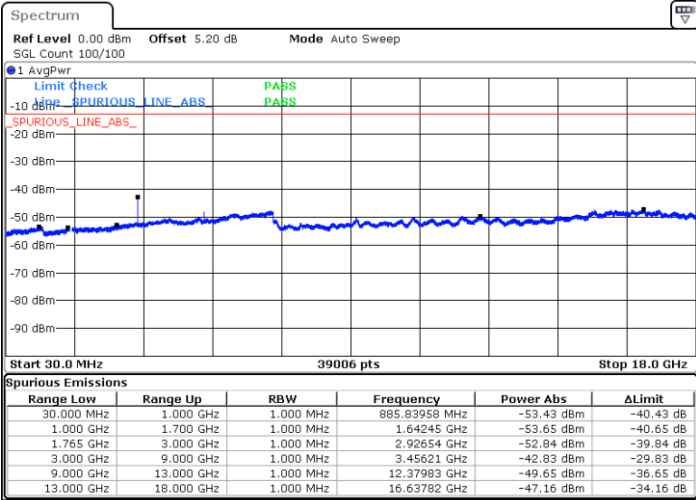

Date: 20 JAN 2018 10:23:34

Date: 20 JAN 2018 10:24:28

LTE Band 4 / 5MHz

Highest Channel / QPSK

Date: 20 JAN 2018 10:30:32

Highest Channel / 16QAM

Date: 20 JAN 2018 10:31:26

LTE Band 4 / 10MHz

Lowest Channel / QPSK

Date: 20 JAN 2018 10:37:30

Lowest Channel / 16QAM

Date: 20 JAN 2018 10:38:24

LTE Band 4 / 10MHz

Middle Channel / QPSK

Middle Channel / 16QAM

Date: 20 JAN 2018 10:39:59

Date: 20 JAN 2018 10:40:53

Highest Channel / QPSK

Highest Channel / 16QAM

Date: 20 JAN 2018 10:46:57

Date: 20 JAN 2018 10:47:51

LTE Band 4 / 15MHz

Lowest Channel / QPSK

Lowest Channel / 16QAM