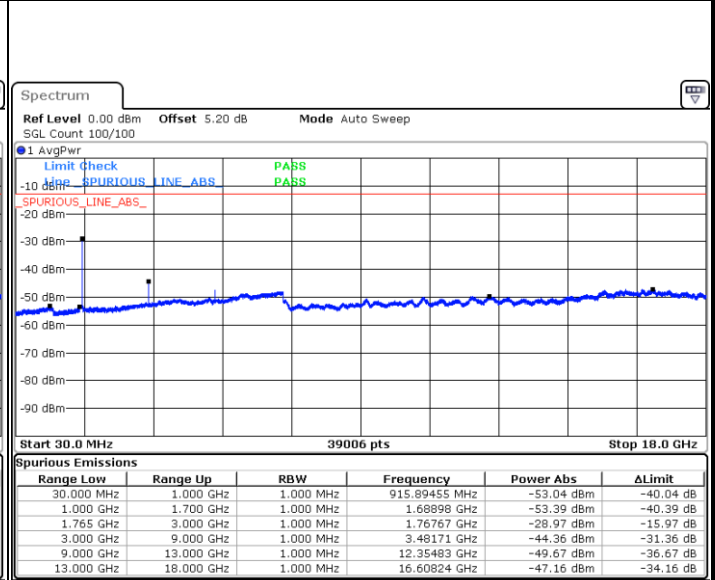

Date: 20 JAN 2018 10:40:53

Highest Channel / QPSK

Highest Channel / 16QAM

Date: 20 JAN 2018 10:46:57

Date: 20 JAN 2018 10:47:51

LTE Band 4 / 15MHz

Lowest Channel / QPSK

Lowest Channel / 16QAM

Date: 20 JAN 2018 10:53:55

Date: 20 JAN 2018 10:54:49

Middle Channel / QPSK

Middle Channel / 16QAM

Date: 20 JAN 2018 10:56:23

Date: 20 JAN 2018 10:57:18

LTE Band 4 / 15MHz

Highest Channel / QPSK

Date: 20 JAN 2018 11:03:21

Highest Channel / 16QAM

Date: 20 JAN 2018 11:04:16

LTE Band 4 / 20MHz

Lowest Channel / QPSK

Date: 20 JAN 2018 11:10:20

Lowest Channel / 16QAM

Date: 20 JAN 2018 11:11:14