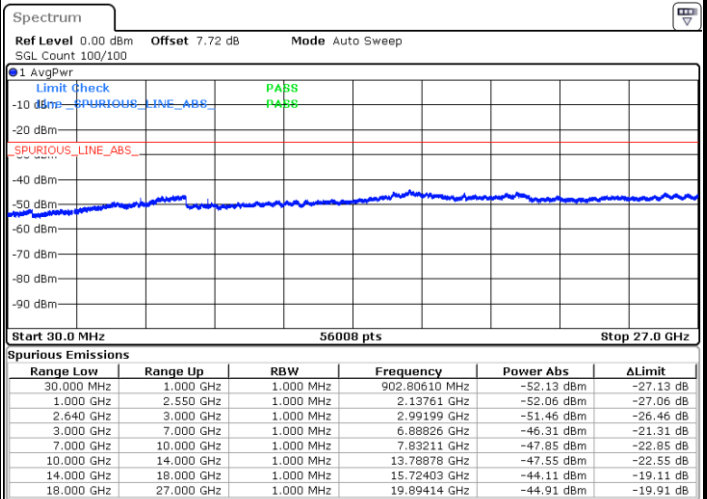

Date: 3.NOV.2017 10:39:42

Highest Channel / 16QAM

Date: 3.NOV.2017 10:40:36

LTE Band 38 / 10MHz

Lowest Channel / QPSK

Date: 3.NOV.2017 10:41:31

Lowest Channel / 16QAM

Date: 3.NOV.2017 10:42:25

LTE Band 38 / 10MHz

Middle Channel / QPSK

Middle Channel / 16QAM

Date: 3.NOV.2017 10:43:20

Date: 3.NOV.2017 10:44:15

Highest Channel / QPSK

Highest Channel / 16QAM

Date: 3.NOV.2017 10:45:09

Date: 3.NOV.2017 10:46:04

LTE Band 38 / 15MHz

Lowest Channel / QPSK

Lowest Channel / 16QAM

Date: 3.NOV.2017 10:46:58

Date: 3.NOV.2017 10:47:53

Middle Channel / QPSK

Middle Channel / 16QAM