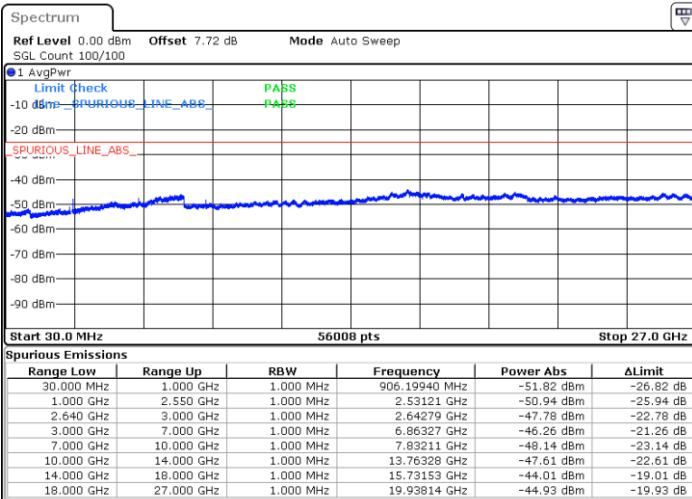

Date: 3.NOV.2017 10:39:42

Highest Channel / 16QAM

Date: 3.NOV.2017 10:40:36

LTE Band 38 / 10MHz

Lowest Channel / QPSK

Date: 3.NOV.2017 10:41:31

Lowest Channel / 16QAM

Date: 3.NOV.2017 10:42:25

LTE Band 38 / 10MHz

Middle Channel / QPSK

Middle Channel / 16QAM

Date: 3.NOV.2017 10:43:20

Date: 3.NOV.2017 10:44:15

Highest Channel / QPSK

Highest Channel / 16QAM

Date: 3.NOV.2017 10:45:09

Date: 3.NOV.2017 10:46:04

LTE Band 38 / 15MHz

Lowest Channel / QPSK

Lowest Channel / 16QAM

Date: 3.NOV.2017 10:46:58

Date: 3.NOV.2017 10:47:53

Middle Channel / QPSK

Middle Channel / 16QAM