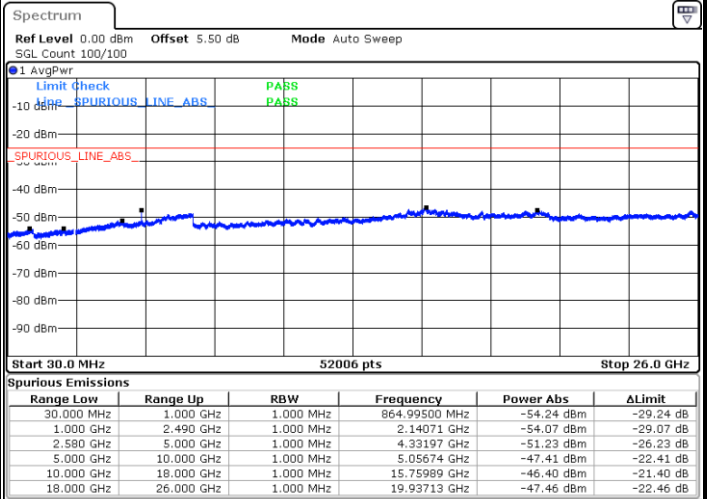

LTE Band 7 / 10MHz

Middle Channel / QPSK

Middle Channel / 16QAM

Date: 3.NOV.2017 09:19:10

Date: 3.NOV.2017 09:18:16

Highest Channel / QPSK

Highest Channel / 16QAM

Date: 3.NOV.2017 09:20:04

Date: 3.NOV.2017 09:20:58

LTE Band 7 / 15MHz

Lowest Channel / QPSK

Lowest Channel / 16QAM

Date: 3.NOV.2017 09:32:53

Date: 3.NOV.2017 09:33:47

Middle Channel / QPSK

Middle Channel / 16QAM

Date: 3.NOV.2017 09:35:35

Date: 3.NOV.2017 09:34:41

LTE Band7 / 15MHz

Highest Channel / QPSK

Date: 3.NOV.2017 09:36:29

Highest Channel / 16QAM

Date: 3.NOV.2017 09:37:22

LTE Band 7 / 20MHz