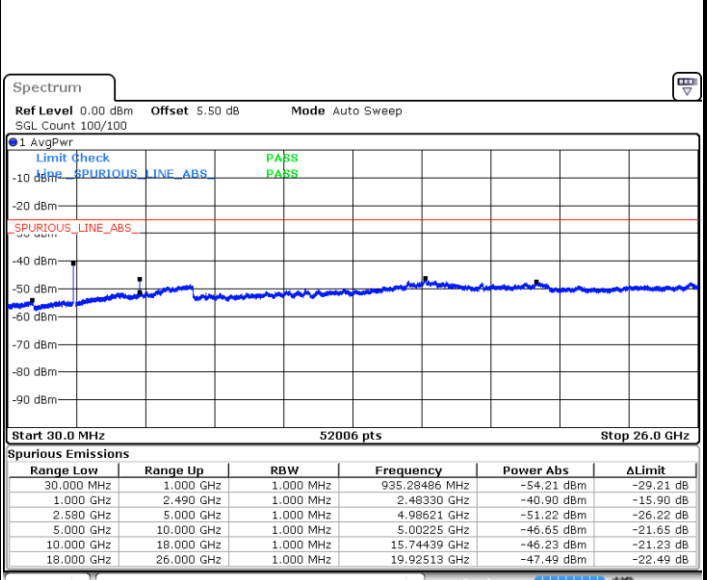

Date: 3.NOV.2017 09:20:58

LTE Band 7 / 15MHz

Lowest Channel / QPSK

Lowest Channel / 16QAM

Date: 3.NOV.2017 09:32:53

Date: 3.NOV.2017 09:33:47

Middle Channel / QPSK

Middle Channel / 16QAM

Date: 3.NOV.2017 09:35:35

Date: 3.NOV.2017 09:34:41

LTE Band7 / 15MHz

Highest Channel / QPSK

Date: 3.NOV.2017 09:36:29

Highest Channel / 16QAM

Date: 3.NOV.2017 09:37:22

LTE Band 7 / 20MHz

Lowest Channel / QPSK

Date: 3.NOV.2017 09:48:18

Lowest Channel / 16QAM

Date: 3.NOV.2017 09:50:12

LTE Band 7 / 20MHz

Middle Channel / QPSK

Middle Channel / 16QAM

Date: 3.NOV.2017 09:52:00

Date: 3.NOV.2017 09:51:06

Highest Channel / QPSK

Highest Channel / 16QAM

Date: 3.NOV.2017 09:52:54

Date: 3.NOV.2017 09:53:47

LTE Band 38 / 5MHz

Lowest Channel / QPSK

Date: 3.NOV.2017 10:36:03