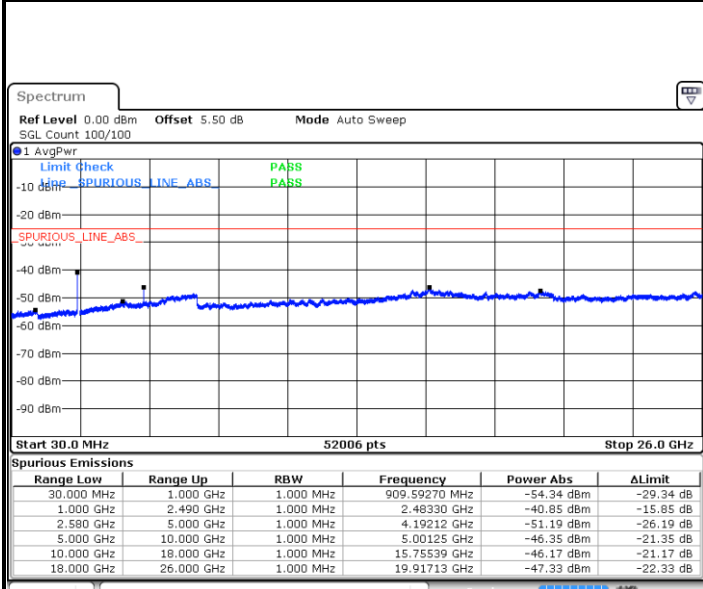

Lowest Channel / 16QAM

Date: 3.NOV.2017 09:00:58

Middle Channel / QPSK

Date: 3.NOV.2017 09:02:46

Middle Channel / 16QAM

Date: 3.NOV.2017 09:01:52

LTE Band 7 / 5MHz

Highest Channel / QPSK

Date: 3.NOV.2017 09:03:39

Highest Channel / 16QAM

Date: 3.NOV.2017 09:04:33

LTE Band 7 / 10MHz

Lowest Channel / QPSK

Date: 3.NOV.2017 09:16:29

Lowest Channel / 16QAM

Date: 3.NOV.2017 09:17:22

LTE Band 7 / 10MHz

Middle Channel / QPSK

Middle Channel / 16QAM

Date: 3.NOV.2017 09:19:10

Date: 3.NOV.2017 09:18:16

Highest Channel / QPSK

Highest Channel / 16QAM

Date: 3.NOV.2017 09:20:04