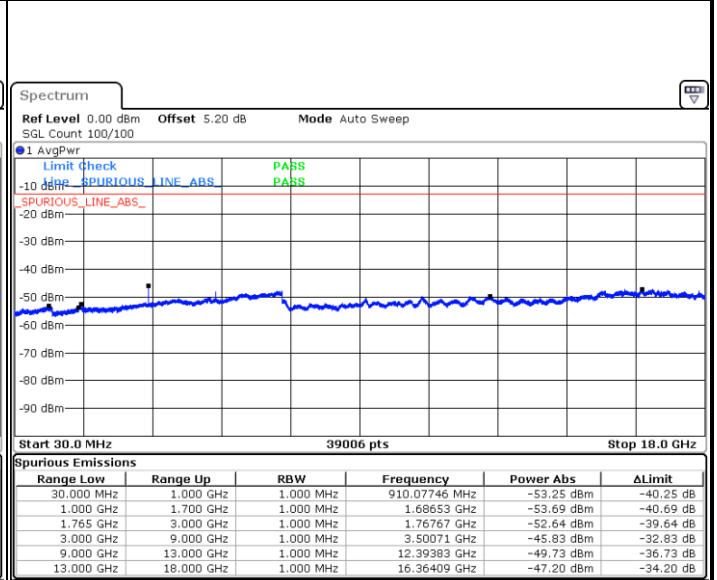

Date: 20 JAN 2018 10:15:01

LTE Band 4 / 5MHz

Lowest Channel / QPSK

Lowest Channel / 16QAM

Date: 20 JAN 2018 10:21:05

Date: 20 JAN 2018 10:21:59

Middle Channel / QPSK

Middle Channel / 16QAM

Date: 20 JAN 2018 10:23:34

Date: 20 JAN 2018 10:24:28

LTE Band 4 / 5MHz

Highest Channel / QPSK

Date: 20 JAN 2018 10:30:32

Highest Channel / 16QAM

Date: 20 JAN 2018 10:31:26

LTE Band 4 / 10MHz

Lowest Channel / QPSK

Date: 20 JAN 2018 10:37:30

Lowest Channel / 16QAM

Date: 20 JAN 2018 10:38:24

LTE Band 4 / 10MHz

Middle Channel / QPSK

Middle Channel / 16QAM

Date: 20 JAN 2018 10:39:59

Date: 20 JAN 2018 10:40:53

Highest Channel / QPSK

Highest Channel / 16QAM

Date: 20 JAN 2018 10:46:57

Date: 20 JAN 2018 10:47:51

LTE Band 4 / 15MHz

Lowest Channel / QPSK

Lowest Channel / 16QAM