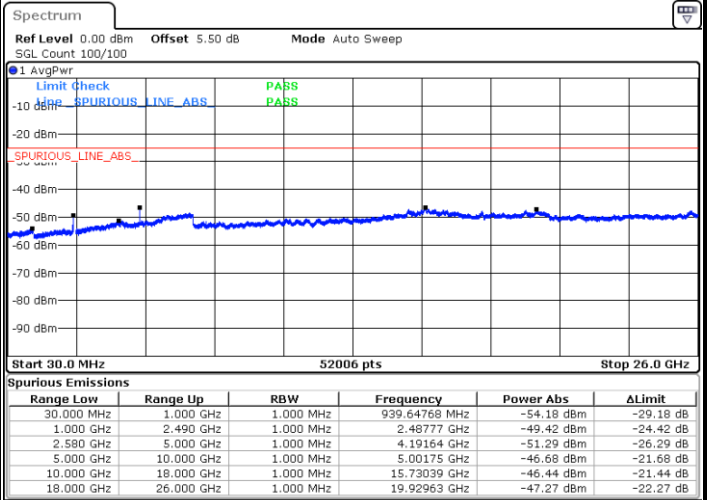

LTE Band 7 / 10MHz

Middle Channel / QPSK

Middle Channel / 16QAM

Date: 3.NOV.2017 09:19:10

Date: 3.NOV.2017 09:18:16

Highest Channel / QPSK

Highest Channel / 16QAM

Date: 3.NOV.2017 09:20:04

Date: 3.NOV.2017 09:20:58

LTE Band 7 / 15MHz

Lowest Channel / QPSK

Lowest Channel / 16QAM

Date: 3.NOV.2017 09:32:53

Date: 3.NOV.2017 09:33:47

Middle Channel / QPSK

Middle Channel / 16QAM

Date: 3.NOV.2017 09:35:35

Date: 3.NOV.2017 09:34:41

LTE Band7 / 15MHz

Highest Channel / QPSK

Date: 3.NOV.2017 09:36:29

Highest Channel / 16QAM

Date: 3.NOV.2017 09:37:22

LTE Band 7 / 20MHz