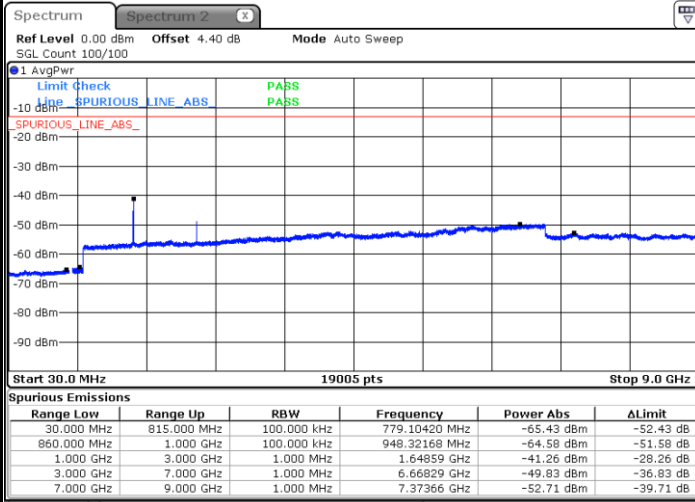

Date: 20 JAN 2018 11:03:21

Highest Channel / 16QAM

Date: 20 JAN 2018 11:04:16

LTE Band 4 / 20MHz

Lowest Channel / QPSK

Date: 20 JAN 2018 11:10:20

Lowest Channel / 16QAM

Date: 20 JAN 2018 11:11:14

LTE Band 4 / 20MHz

Middle Channel / QPSK

Date: 20 JAN 2018 11:12:48

Middle Channel / 16QAM

Date: 20 JAN 2018 11:13:43

Highest Channel / QPSK

Date: 20 JAN 2018 11:19:46

Highest Channel / 16QAM

Date: 20 JAN 2018 11:20:41

LTE Band 5 / 1.4MHz

Lowest Channel / QPSK

Lowest Channel / 16QAM

Date: 2 NOV.2017 23:24:26

Date: 2 NOV.2017 23:25:20

Middle Channel / QPSK

Middle Channel / 16QAM

Date: 2 NOV.2017 23:26:54

Date: 2 NOV.2017 23:27:48

LTE Band 5 / 1.4MHz

Highest Channel / QPSK

Date: 2 NOV 2017 23:35:52

Highest Channel / 16QAM

Date: 2 NOV 2017 23:36:46

LTE Band 5 / 3MHz