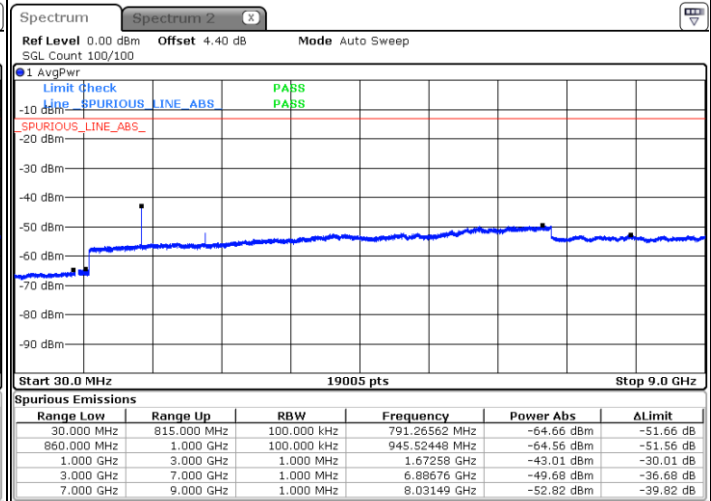

LTE Band 4 / 20MHz

Middle Channel / QPSK

Date: 20 JAN 2018 11:12:48

Middle Channel / 16QAM

Date: 20 JAN 2018 11:13:43

Highest Channel / QPSK

Date: 20 JAN 2018 11:19:46

Highest Channel / 16QAM

Date: 20 JAN 2018 11:20:41

LTE Band 5 / 1.4MHz

Lowest Channel / QPSK

Lowest Channel / 16QAM

Date: 2 NOV.2017 23:24:26

Date: 2 NOV.2017 23:25:20

Middle Channel / QPSK

Middle Channel / 16QAM

Date: 2 NOV.2017 23:26:54

Date: 2 NOV.2017 23:27:48

LTE Band 5 / 1.4MHz

Highest Channel / QPSK

Date: 2 NOV 2017 23:35:52

Highest Channel / 16QAM

Date: 2 NOV 2017 23:36:46

LTE Band 5 / 3MHz