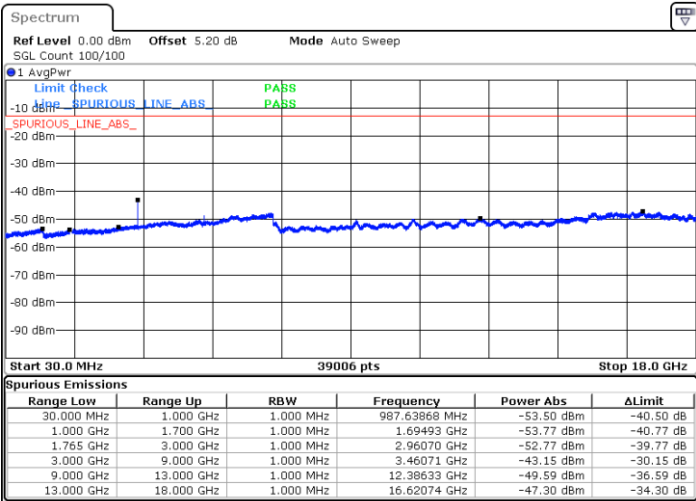

Date: 20 JAN 2018 10:15:01

LTE Band 4 / 5MHz

Lowest Channel / QPSK

Lowest Channel / 16QAM

Date: 20 JAN 2018 10:21:05

Date: 20 JAN 2018 10:21:59

Middle Channel / QPSK

Middle Channel / 16QAM

Date: 20 JAN 2018 10:23:34

Date: 20 JAN 2018 10:24:28

LTE Band 4 / 5MHz

Highest Channel / QPSK

Date: 20 JAN 2018 10:30:32

Highest Channel / 16QAM

Date: 20 JAN 2018 10:31:26

LTE Band 4 / 10MHz