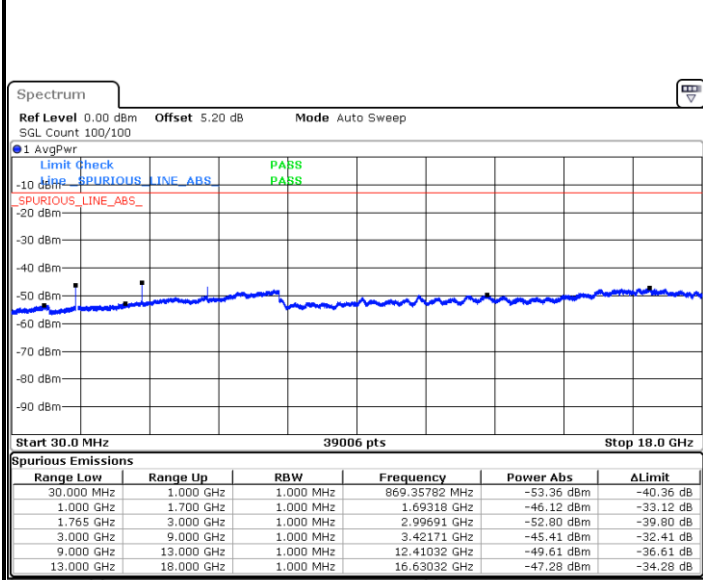

Date: 20 JAN 2018 10:15:01

LTE Band 4 / 5MHz

Lowest Channel / QPSK

Lowest Channel / 16QAM

Date: 20 JAN 2018 10:21:05

Date: 20 JAN 2018 10:21:59

Middle Channel / QPSK

Middle Channel / 16QAM

Date: 20 JAN 2018 10:23:34

Date: 20 JAN 2018 10:24:28

LTE Band 4 / 5MHz

Highest Channel / QPSK

Date: 20 JAN 2018 10:30:32

Highest Channel / 16QAM

Date: 20 JAN 2018 10:31:26

LTE Band 4 / 10MHz

Lowest Channel / QPSK

Date: 20 JAN 2018 10:37:30

Lowest Channel / 16QAM

Date: 20 JAN 2018 10:38:24

LTE Band 4 / 10MHz

Middle Channel / QPSK

Middle Channel / 16QAM

Date: 20 JAN 2018 10:39:59

Date: 20 JAN 2018 10:40:53

Highest Channel / QPSK

Highest Channel / 16QAM

Date: 20 JAN 2018 10:46:57

Date: 20 JAN 2018 10:47:51

LTE Band 4 / 15MHz

Lowest Channel / QPSK

Lowest Channel / 16QAM