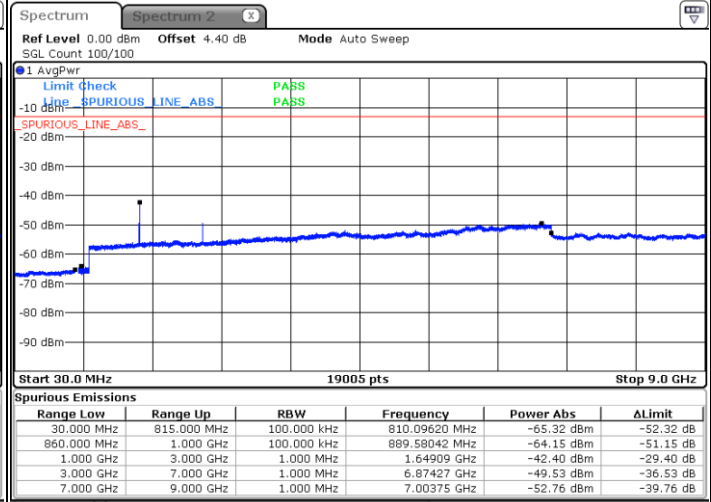

Lowest Channel / QPSK

Date: 2 NOV 2017 23:44:49

Lowest Channel / 16QAM

Date: 2 NOV 2017 23:45:43

LTE Band 5 / 3MHz

Middle Channel / QPSK

Middle Channel / 16QAM

Date: 2.NOV.2017 23:47:18

Date: 2.NOV.2017 23:48:12

Highest Channel / QPSK

Highest Channel / 16QAM

Date: 2.NOV.2017 23:56:15

Date: 2.NOV.2017 23:57:10

LTE Band 5 / 5MHz

Lowest Channel / QPSK

Lowest Channel / 16QAM

Date: 3.NOV.2017 00:05:13

Date: 3.NOV.2017 00:06:07

Middle Channel / QPSK

Middle Channel / 16QAM

Date: 3.NOV.2017 00:07:41

Date: 3.NOV.2017 00:08:35

LTE Band 5 / 5MHz

Highest Channel / QPSK

Highest Channel / 16QAM

LTE Band 5 / 10MHz

Lowest Channel / QPSK

Lowest Channel / 16QAM

LTE Band 5 / 10MHz

Middle Channel / QPSK

Middle Channel / 16QAM

Date: 3.NOV.2017 00:28:05