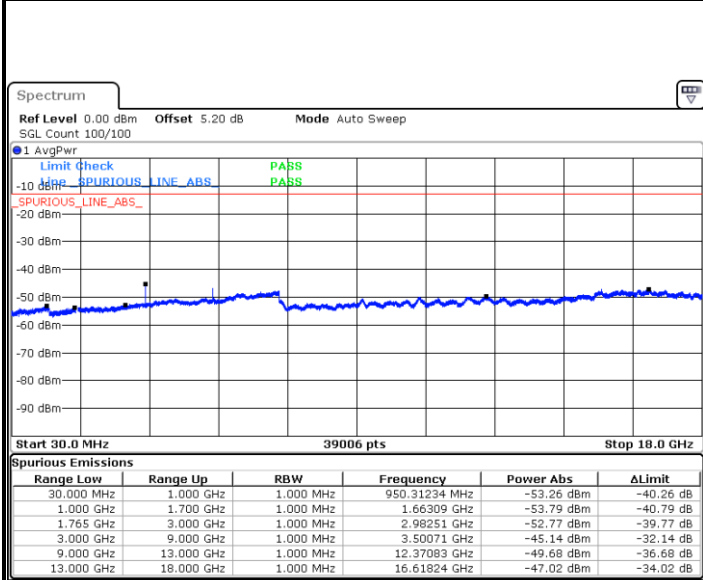

Date: 20 JAN 2018 10:15:01

LTE Band 4 / 5MHz

Lowest Channel / QPSK

Lowest Channel / 16QAM

Date: 20 JAN 2018 10:21:05

Date: 20 JAN 2018 10:21:59

Middle Channel / QPSK

Middle Channel / 16QAM

Date: 20 JAN 2018 10:23:34

Date: 20 JAN 2018 10:24:28

LTE Band 4 / 5MHz

Highest Channel / QPSK

Date: 20 JAN 2018 10:30:32

Highest Channel / 16QAM

Date: 20 JAN 2018 10:31:26

LTE Band 4 / 10MHz