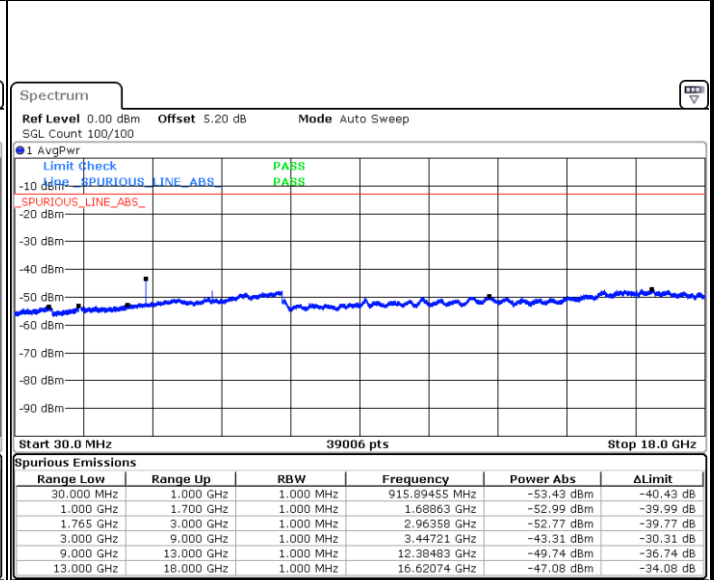

Date: 20 JAN 2018 10:53:55

Date: 20 JAN 2018 10:54:49

Middle Channel / QPSK

Middle Channel / 16QAM

Date: 20 JAN 2018 10:56:23

Date: 20 JAN 2018 10:57:18

LTE Band 4 / 15MHz

Highest Channel / QPSK

Date: 20 JAN 2018 11:03:21

Highest Channel / 16QAM

Date: 20 JAN 2018 11:04:16

LTE Band 4 / 20MHz

Lowest Channel / QPSK

Date: 20 JAN 2018 11:10:20

Lowest Channel / 16QAM

Date: 20 JAN 2018 11:11:14

LTE Band 4 / 20MHz

Middle Channel / QPSK

Date: 20 JAN 2018 11:12:48

Middle Channel / 16QAM

Date: 20 JAN 2018 11:13:43

Highest Channel / QPSK

Date: 20 JAN 2018 11:19:46

Highest Channel / 16QAM