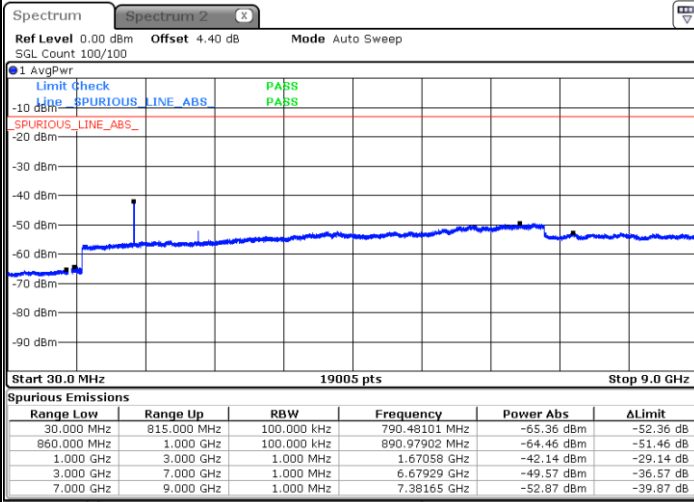

Date: 2 NOV.2017 23:26:54

Date: 2 NOV.2017 23:27:48

LTE Band 5 / 1.4MHz

Highest Channel / QPSK

Date: 2 NOV 2017 23:35:52

Highest Channel / 16QAM

Date: 2 NOV 2017 23:36:46

LTE Band 5 / 3MHz

Lowest Channel / QPSK

Date: 2 NOV 2017 23:44:49

Lowest Channel / 16QAM

Date: 2 NOV 2017 23:45:43

LTE Band 5 / 3MHz

Middle Channel / QPSK

Middle Channel / 16QAM

Date: 2.NOV.2017 23:47:18

Date: 2.NOV.2017 23:48:12

Highest Channel / QPSK

Highest Channel / 16QAM

Date: 2.NOV.2017 23:56:15

Date: 2.NOV.2017 23:57:10

LTE Band 5 / 5MHz

Lowest Channel / QPSK

Lowest Channel / 16QAM