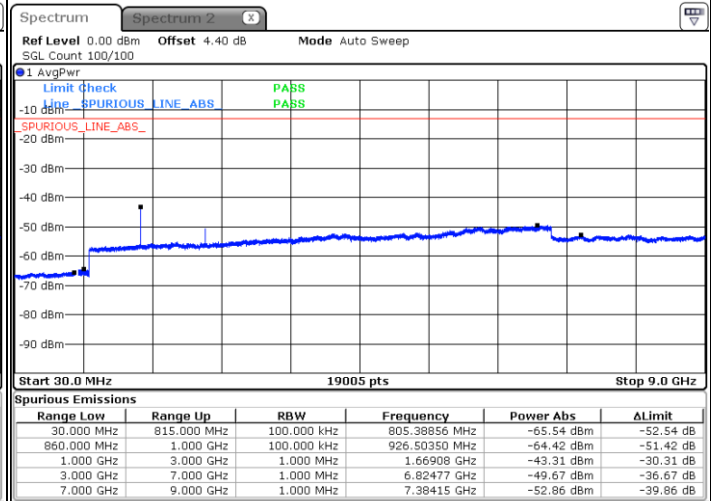

Date: 2.NOV.2017 23:48:12

Highest Channel / QPSK

Highest Channel / 16QAM

Date: 2.NOV.2017 23:56:15

Date: 2.NOV.2017 23:57:10

LTE Band 5 / 5MHz

Lowest Channel / QPSK

Lowest Channel / 16QAM

Date: 3.NOV.2017 00:05:13

Date: 3.NOV.2017 00:06:07

Middle Channel / QPSK

Middle Channel / 16QAM

Date: 3.NOV.2017 00:07:41

Date: 3.NOV.2017 00:08:35

LTE Band 5 / 5MHz

Highest Channel / QPSK

Highest Channel / 16QAM

LTE Band 5 / 10MHz

Lowest Channel / QPSK

Lowest Channel / 16QAM

LTE Band 5 / 10MHz

Middle Channel / QPSK

Middle Channel / 16QAM

Date: 3.NOV.2017 00:28:05

Date: 3.NOV.2017 00:28:59

Highest Channel / QPSK

Highest Channel / 16QAM

Date: 3.NOV.2017 00:37:02

Date: 3.NOV.2017 00:37:56

LTE Band 7 / 5MHz

Lowest Channel / QPSK

Date: 3.NOV.2017 09:00:04