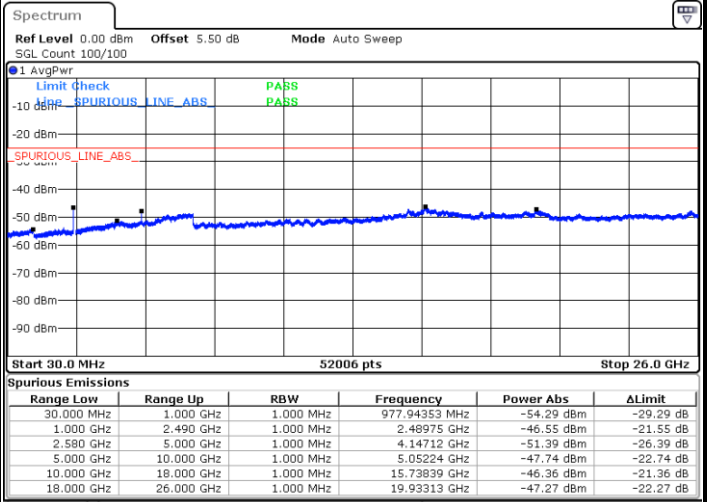

Date: 3.NOV.2017 09:35:35

Date: 3.NOV.2017 09:34:41

LTE Band7 / 15MHz

Highest Channel / QPSK

Date: 3.NOV.2017 09:36:29

Highest Channel / 16QAM

Date: 3.NOV.2017 09:37:22

LTE Band 7 / 20MHz

Lowest Channel / QPSK

Date: 3.NOV.2017 09:48:18

Lowest Channel / 16QAM

Date: 3.NOV.2017 09:50:12

LTE Band 7 / 20MHz

Middle Channel / QPSK

Middle Channel / 16QAM

Date: 3.NOV.2017 09:52:00

Date: 3.NOV.2017 09:51:06

Highest Channel / QPSK

Highest Channel / 16QAM

Date: 3.NOV.2017 09:52:54

Date: 3.NOV.2017 09:53:47

LTE Band 38 / 5MHz

Lowest Channel / QPSK

Date: 3.NOV.2017 10:36:03