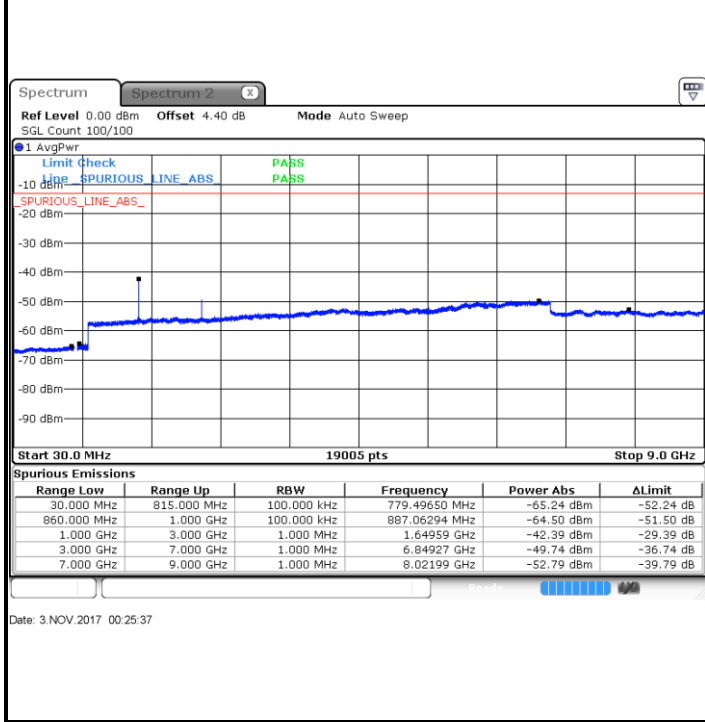

Date: 2.NOV.2017 23:48:12

Highest Channel / QPSK

Highest Channel / 16QAM

Date: 2.NOV.2017 23:56:15

Date: 2.NOV.2017 23:57:10

LTE Band 5 / 5MHz

Lowest Channel / QPSK

Lowest Channel / 16QAM

Date: 3.NOV.2017 00:05:13

Date: 3.NOV.2017 00:06:07

Middle Channel / QPSK

Middle Channel / 16QAM

Date: 3.NOV.2017 00:07:41

Date: 3.NOV.2017 00:08:35

LTE Band 5 / 5MHz

Highest Channel / QPSK

Highest Channel / 16QAM

LTE Band 5 / 10MHz

Lowest Channel / QPSK

Lowest Channel / 16QAM

LTE Band 5 / 10MHz

Middle Channel / QPSK

Middle Channel / 16QAM

Date: 3.NOV.2017 00:28:05