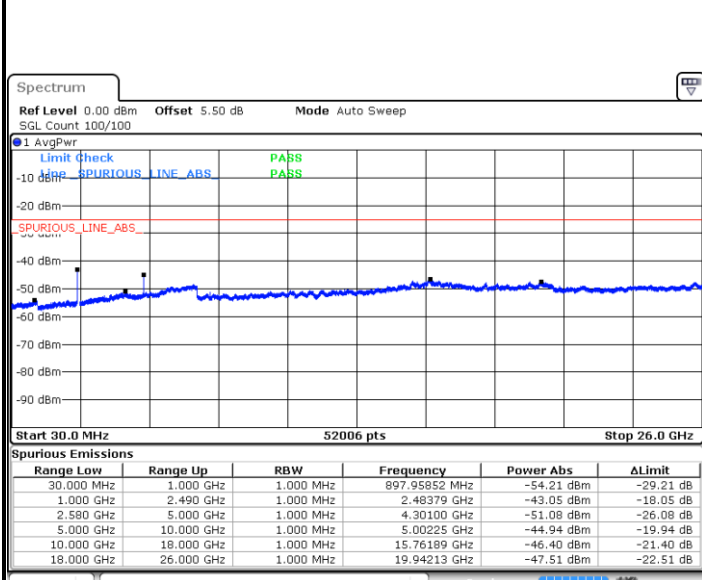

Date: 3.NOV.2017 09:20:58

LTE Band 7 / 15MHz

Lowest Channel / QPSK

Lowest Channel / 16QAM

Date: 3.NOV.2017 09:32:53

Date: 3.NOV.2017 09:33:47

Middle Channel / QPSK

Middle Channel / 16QAM

Date: 3.NOV.2017 09:35:35

Date: 3.NOV.2017 09:34:41

LTE Band7 / 15MHz

Highest Channel / QPSK

Date: 3.NOV.2017 09:36:29

Highest Channel / 16QAM

Date: 3.NOV.2017 09:37:22

LTE Band 7 / 20MHz

Lowest Channel / QPSK

Date: 3.NOV.2017 09:48:18

Lowest Channel / 16QAM

Date: 3.NOV.2017 09:50:12

LTE Band 7 / 20MHz

Middle Channel / QPSK

Middle Channel / 16QAM

Date: 3.NOV.2017 09:52:00

Date: 3.NOV.2017 09:51:06

Highest Channel / QPSK

Highest Channel / 16QAM

Date: 3.NOV.2017 09:52:54

Date: 3.NOV.2017 09:53:47

LTE Band 38 / 5MHz

Lowest Channel / QPSK

Date: 3.NOV.2017 10:36:03