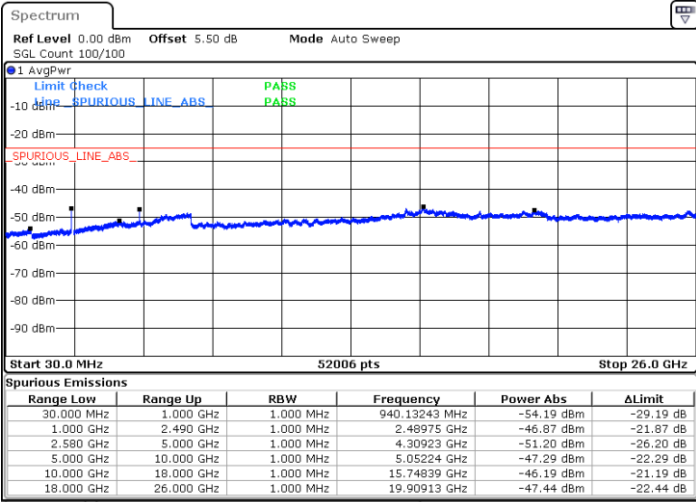

Date: 3.NOV.2017 09:35:35

Date: 3.NOV.2017 09:34:41

LTE Band7 / 15MHz

Highest Channel / QPSK

Date: 3.NOV.2017 09:36:29

Highest Channel / 16QAM

Date: 3.NOV.2017 09:37:22

LTE Band 7 / 20MHz

Lowest Channel / QPSK

Date: 3.NOV.2017 09:48:18

Lowest Channel / 16QAM

Date: 3.NOV.2017 09:50:12

LTE Band 7 / 20MHz

Middle Channel / QPSK

Middle Channel / 16QAM

Date: 3.NOV.2017 09:52:00

Date: 3.NOV.2017 09:51:06

Highest Channel / QPSK

Highest Channel / 16QAM

Date: 3.NOV.2017 09:52:54

Date: 3.NOV.2017 09:53:47

LTE Band 38 / 5MHz

Lowest Channel / QPSK

Date: 3.NOV.2017 10:36:03