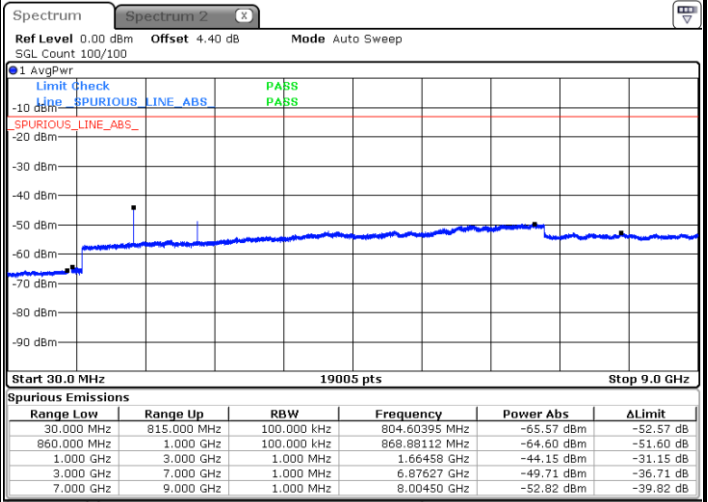

Date: 3.NOV.2017 00:05:13

Date: 3.NOV.2017 00:06:07

Middle Channel / QPSK

Middle Channel / 16QAM

Date: 3.NOV.2017 00:07:41

Date: 3.NOV.2017 00:08:35

LTE Band 5 / 5MHz

Highest Channel / QPSK

Highest Channel / 16QAM

LTE Band 5 / 10MHz

Lowest Channel / QPSK

Lowest Channel / 16QAM

LTE Band 5 / 10MHz

Middle Channel / QPSK

Middle Channel / 16QAM

Date: 3.NOV.2017 00:28:05

Date: 3.NOV.2017 00:28:59

Highest Channel / QPSK

Highest Channel / 16QAM

Date: 3.NOV.2017 00:37:02

Date: 3.NOV.2017 00:37:56

LTE Band 7 / 5MHz

Lowest Channel / QPSK

Date: 3.NOV.2017 09:00:04