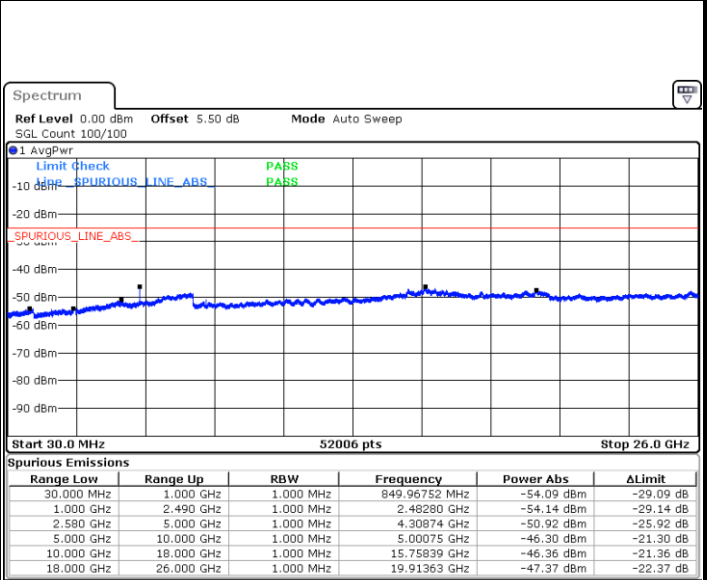

Highest Channel / 16QAM

LTE Band 5 / 10MHz

Lowest Channel / QPSK

Lowest Channel / 16QAM

LTE Band 5 / 10MHz

Middle Channel / QPSK

Middle Channel / 16QAM

Date: 3.NOV.2017 00:28:05

Date: 3.NOV.2017 00:28:59

Highest Channel / QPSK

Highest Channel / 16QAM

Date: 3.NOV.2017 00:37:02

Date: 3.NOV.2017 00:37:56

LTE Band 7 / 5MHz

Lowest Channel / QPSK

Date: 3.NOV.2017 09:00:04

Lowest Channel / 16QAM

Date: 3.NOV.2017 09:00:58

Middle Channel / QPSK

Date: 3.NOV.2017 09:02:46

Middle Channel / 16QAM

Date: 3.NOV.2017 09:01:52

LTE Band 7 / 5MHz

Highest Channel / QPSK