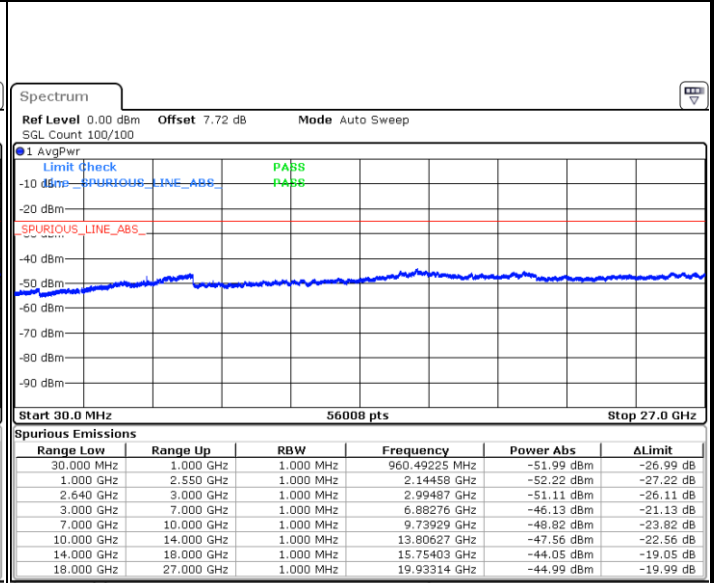

Date: 3.NOV.2017 09:51:06

Highest Channel / QPSK

Highest Channel / 16QAM

Date: 3.NOV.2017 09:52:54

Date: 3.NOV.2017 09:53:47

LTE Band 38 / 5MHz

Lowest Channel / QPSK

Date: 3.NOV.2017 10:36:03

Lowest Channel / 16QAM

Date: 3.NOV.2017 10:36:58

Middle Channel / QPSK

Date: 3.NOV.2017 10:37:52

Middle Channel / 16QAM

Date: 3.NOV.2017 10:38:47

LTE Band 38 / 5MHz

Highest Channel / QPSK

Date: 3.NOV.2017 10:39:42

Highest Channel / 16QAM

Date: 3.NOV.2017 10:40:36

LTE Band 38 / 10MHz

Lowest Channel / QPSK

Date: 3.NOV.2017 10:41:31

Lowest Channel / 16QAM

Date: 3.NOV.2017 10:42:25