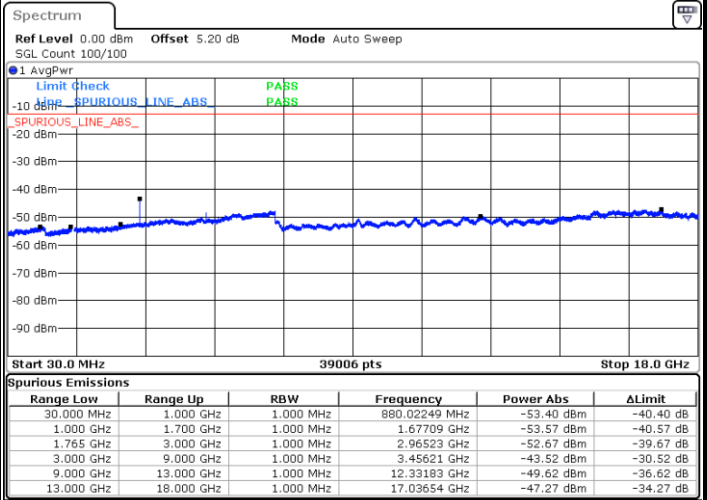

Date: 20 JAN 2018 10:23:34

Date: 20 JAN 2018 10:24:28

LTE Band 4 / 5MHz

Highest Channel / QPSK

Date: 20 JAN 2018 10:30:32

Highest Channel / 16QAM

Date: 20 JAN 2018 10:31:26

LTE Band 4 / 10MHz

Lowest Channel / QPSK

Date: 20 JAN 2018 10:37:30

Lowest Channel / 16QAM

Date: 20 JAN 2018 10:38:24

LTE Band 4 / 10MHz

Middle Channel / QPSK

Middle Channel / 16QAM

Date: 20 JAN 2018 10:39:59

Date: 20 JAN 2018 10:40:53

Highest Channel / QPSK

Highest Channel / 16QAM

Date: 20 JAN 2018 10:46:57

Date: 20 JAN 2018 10:47:51

LTE Band 4 / 15MHz

Lowest Channel / QPSK

Lowest Channel / 16QAM