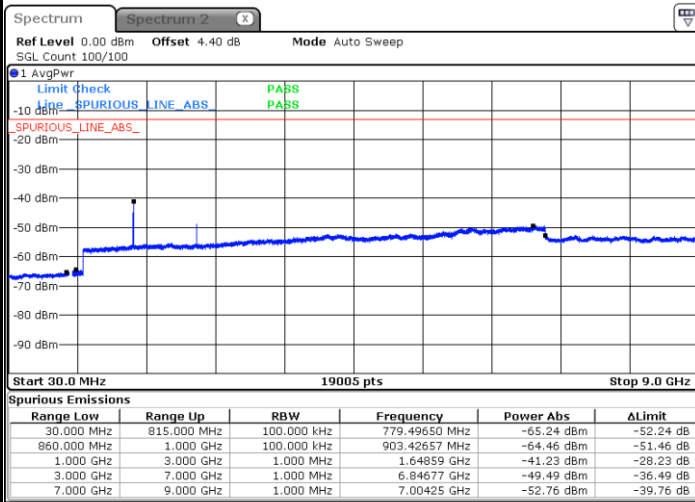

Date: 20 JAN 2018 11:20:41

LTE Band 5 / 1.4MHz

Lowest Channel / QPSK

Lowest Channel / 16QAM

Date: 2 NOV.2017 23:24:26

Date: 2 NOV.2017 23:25:20

Middle Channel / QPSK

Middle Channel / 16QAM

Date: 2 NOV.2017 23:26:54

Date: 2 NOV.2017 23:27:48

LTE Band 5 / 1.4MHz

Highest Channel / QPSK

Date: 2 NOV 2017 23:35:52

Highest Channel / 16QAM

Date: 2 NOV 2017 23:36:46

LTE Band 5 / 3MHz

Lowest Channel / QPSK

Date: 2 NOV 2017 23:44:49

Lowest Channel / 16QAM

Date: 2 NOV 2017 23:45:43

LTE Band 5 / 3MHz

Middle Channel / QPSK

Middle Channel / 16QAM

Date: 2.NOV.2017 23:47:18