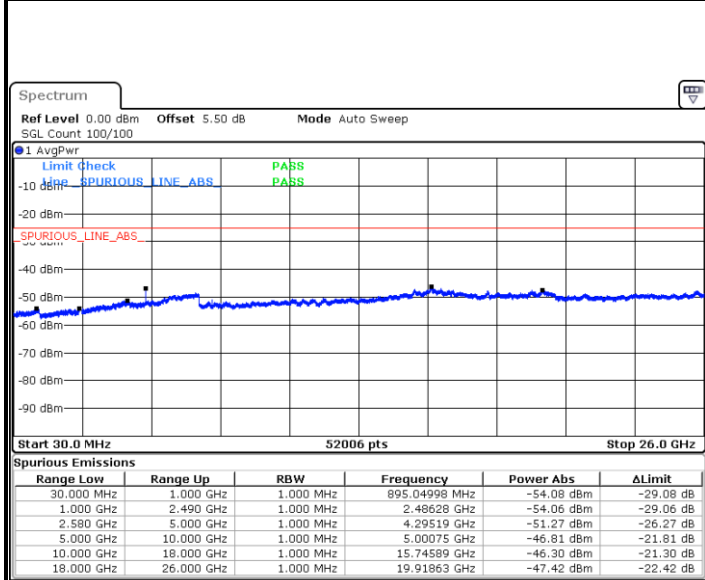

Highest Channel / 16QAM

LTE Band 5 / 10MHz

Lowest Channel / QPSK

Lowest Channel / 16QAM

LTE Band 5 / 10MHz

Middle Channel / QPSK

Middle Channel / 16QAM

Date: 3.NOV.2017 00:28:05

Date: 3.NOV.2017 00:28:59

Highest Channel / QPSK

Highest Channel / 16QAM

Date: 3.NOV.2017 00:37:02

Date: 3.NOV.2017 00:37:56

LTE Band 7 / 5MHz

Lowest Channel / QPSK

Date: 3.NOV.2017 09:00:04

Lowest Channel / 16QAM

Date: 3.NOV.2017 09:00:58

Middle Channel / QPSK

Date: 3.NOV.2017 09:02:46

Middle Channel / 16QAM

Date: 3.NOV.2017 09:01:52

LTE Band 7 / 5MHz

Highest Channel / QPSK

Date: 3.NOV.2017 09:03:39

Highest Channel / 16QAM

Date: 3.NOV.2017 09:04:33

LTE Band 7 / 10MHz

Lowest Channel / QPSK

Date: 3.NOV.2017 09:16:29

Lowest Channel / 16QAM

Date: 3.NOV.2017 09:17:22