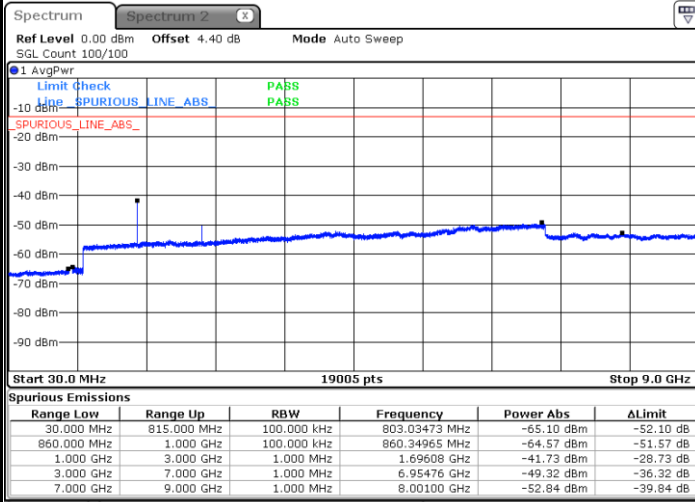

Date: 20 JAN 2018 11:20:41

LTE Band 5 / 1.4MHz

Lowest Channel / QPSK

Lowest Channel / 16QAM

Date: 2 NOV.2017 23:24:26

Date: 2 NOV.2017 23:25:20

Middle Channel / QPSK

Middle Channel / 16QAM

Date: 2 NOV.2017 23:26:54

Date: 2 NOV.2017 23:27:48

LTE Band 5 / 1.4MHz

Highest Channel / QPSK

Date: 2 NOV 2017 23:35:52

Highest Channel / 16QAM

Date: 2 NOV 2017 23:36:46

LTE Band 5 / 3MHz

Lowest Channel / QPSK

Date: 2 NOV 2017 23:44:49

Lowest Channel / 16QAM

Date: 2 NOV 2017 23:45:43

LTE Band 5 / 3MHz

Middle Channel / QPSK

Middle Channel / 16QAM

Date: 2.NOV.2017 23:47:18