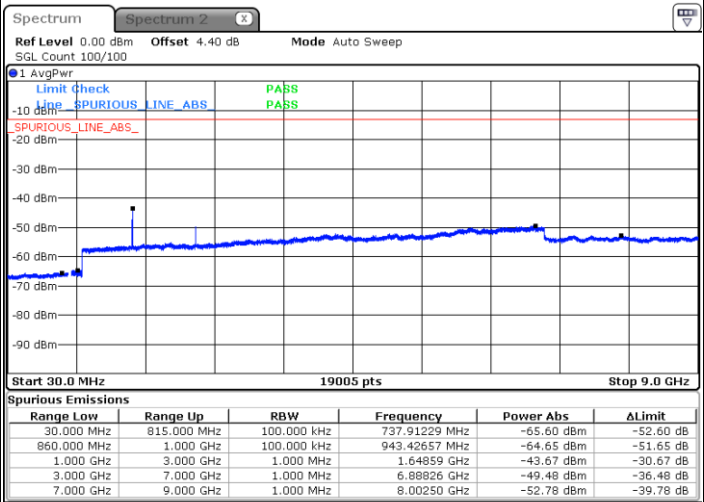

Date: 20 JAN 2018 11:20:41

LTE Band 5 / 1.4MHz

Lowest Channel / QPSK

Lowest Channel / 16QAM

Date: 2 NOV.2017 23:24:26

Date: 2 NOV.2017 23:25:20

Middle Channel / QPSK

Middle Channel / 16QAM

Date: 2 NOV.2017 23:26:54

Date: 2 NOV.2017 23:27:48

LTE Band 5 / 1.4MHz

Highest Channel / QPSK

Date: 2 NOV 2017 23:35:52

Highest Channel / 16QAM

Date: 2 NOV 2017 23:36:46

LTE Band 5 / 3MHz

Lowest Channel / QPSK

Date: 2 NOV 2017 23:44:49

Lowest Channel / 16QAM

Date: 2 NOV 2017 23:45:43

LTE Band 5 / 3MHz

Middle Channel / QPSK

Middle Channel / 16QAM

Date: 2.NOV.2017 23:47:18