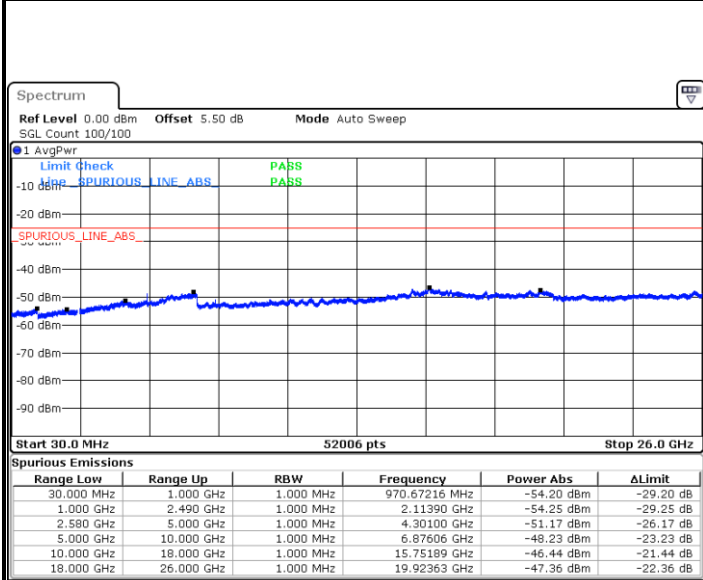

Date: 3.NOV.2017 00:28:59

Highest Channel / QPSK

Highest Channel / 16QAM

Date: 3.NOV.2017 00:37:02

Date: 3.NOV.2017 00:37:56

LTE Band 7 / 5MHz

Lowest Channel / QPSK

Date: 3.NOV.2017 09:00:04

Lowest Channel / 16QAM

Date: 3.NOV.2017 09:00:58

Middle Channel / QPSK

Date: 3.NOV.2017 09:02:46

Middle Channel / 16QAM

Date: 3.NOV.2017 09:01:52

LTE Band 7 / 5MHz

Highest Channel / QPSK

Date: 3.NOV.2017 09:03:39

Highest Channel / 16QAM

Date: 3.NOV.2017 09:04:33

LTE Band 7 / 10MHz

Lowest Channel / QPSK

Date: 3.NOV.2017 09:16:29

Lowest Channel / 16QAM

Date: 3.NOV.2017 09:17:22

LTE Band 7 / 10MHz

Middle Channel / QPSK

Middle Channel / 16QAM

Date: 3.NOV.2017 09:19:10

Date: 3.NOV.2017 09:18:16

Highest Channel / QPSK

Highest Channel / 16QAM

Date: 3.NOV.2017 09:20:04