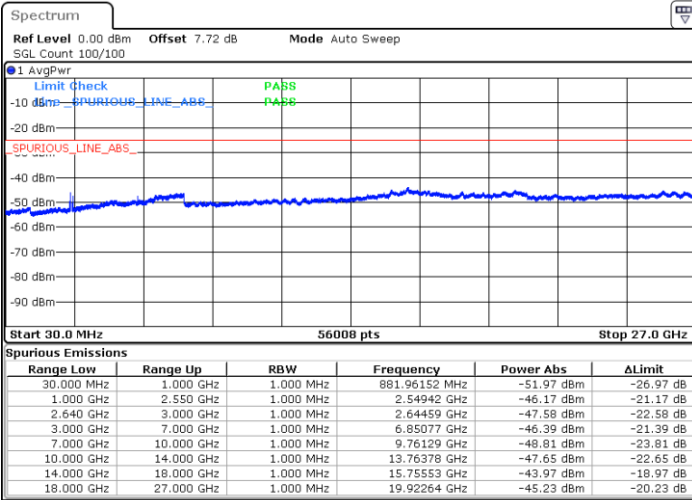

Lowest Channel / 16QAM

Date: 3.NOV.2017 10:36:58

Middle Channel / QPSK

Date: 3.NOV.2017 10:37:52

Middle Channel / 16QAM

Date: 3.NOV.2017 10:38:47

LTE Band 38 / 5MHz

Highest Channel / QPSK

Date: 3.NOV.2017 10:39:42

Highest Channel / 16QAM

Date: 3.NOV.2017 10:40:36

LTE Band 38 / 10MHz

Lowest Channel / QPSK

Date: 3.NOV.2017 10:41:31

Lowest Channel / 16QAM

Date: 3.NOV.2017 10:42:25

LTE Band 38 / 10MHz

Middle Channel / QPSK

Middle Channel / 16QAM

Date: 3.NOV.2017 10:43:20

Date: 3.NOV.2017 10:44:15

Highest Channel / QPSK

Highest Channel / 16QAM

Date: 3.NOV.2017 10:45:09