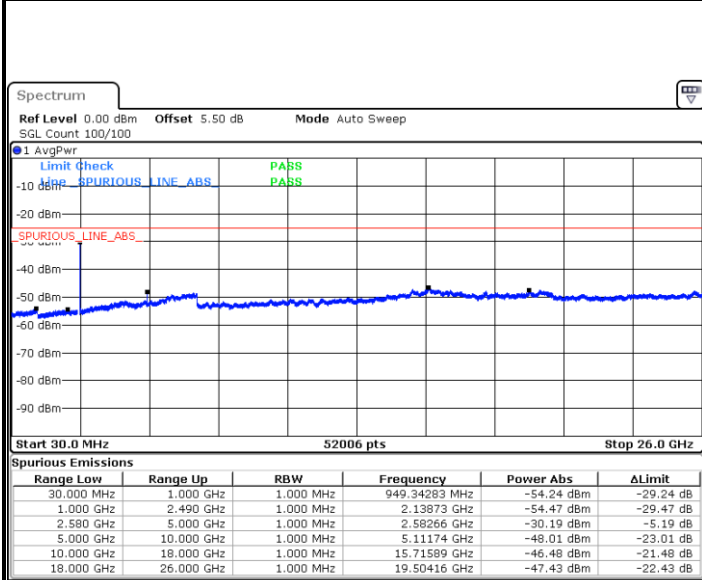

Date: 3.NOV.2017 09:03:39

Highest Channel / 16QAM

Date: 3.NOV.2017 09:04:33

LTE Band 7 / 10MHz

Lowest Channel / QPSK

Date: 3.NOV.2017 09:16:29

Lowest Channel / 16QAM

Date: 3.NOV.2017 09:17:22

LTE Band 7 / 10MHz

Middle Channel / QPSK

Middle Channel / 16QAM

Date: 3.NOV.2017 09:19:10

Date: 3.NOV.2017 09:18:16

Highest Channel / QPSK

Highest Channel / 16QAM

Date: 3.NOV.2017 09:20:04

Date: 3.NOV.2017 09:20:58

LTE Band 7 / 15MHz

Lowest Channel / QPSK

Lowest Channel / 16QAM

Date: 3.NOV.2017 09:32:53

Date: 3.NOV.2017 09:33:47

Middle Channel / QPSK

Middle Channel / 16QAM

Date: 3.NOV.2017 09:35:35

Date: 3.NOV.2017 09:34:41

LTE Band7 / 15MHz

Highest Channel / QPSK

Date: 3.NOV.2017 09:36:29

Highest Channel / 16QAM

Date: 3.NOV.2017 09:37:22

LTE Band 7 / 20MHz