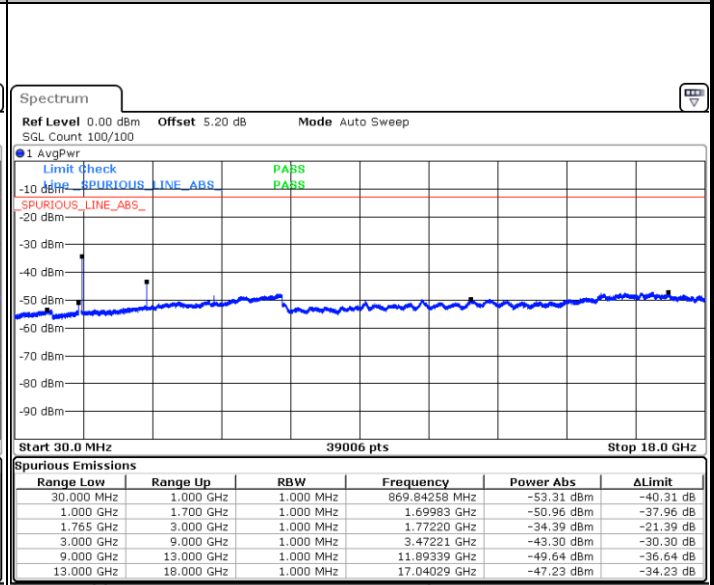

Date: 20 JAN 2018 11:03:21

Highest Channel / 16QAM

Date: 20 JAN 2018 11:04:16

LTE Band 4 / 20MHz

Lowest Channel / QPSK

Date: 20 JAN 2018 11:10:20

Lowest Channel / 16QAM

Date: 20 JAN 2018 11:11:14

LTE Band 4 / 20MHz

Middle Channel / QPSK

Date: 20 JAN 2018 11:12:48

Middle Channel / 16QAM

Date: 20 JAN 2018 11:13:43

Highest Channel / QPSK

Date: 20 JAN 2018 11:19:46

Highest Channel / 16QAM

Date: 20 JAN 2018 11:20:41

LTE Band 5 / 1.4MHz

Lowest Channel / QPSK

Lowest Channel / 16QAM

Date: 2 NOV.2017 23:24:26

Date: 2 NOV.2017 23:25:20

Middle Channel / QPSK

Middle Channel / 16QAM

Date: 2 NOV.2017 23:26:54

Date: 2 NOV.2017 23:27:48

LTE Band 5 / 1.4MHz

Highest Channel / QPSK

Date: 2 NOV 2017 23:35:52

Highest Channel / 16QAM

Date: 2 NOV 2017 23:36:46

LTE Band 5 / 3MHz