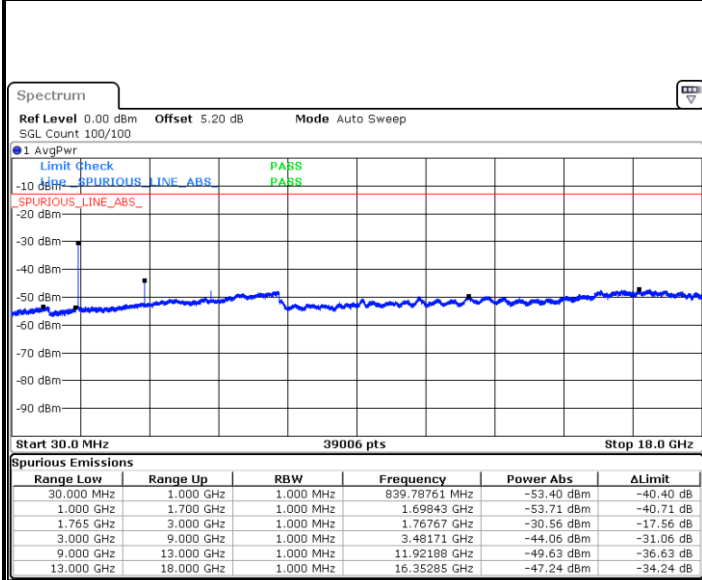

Date: 20 JAN 2018 10:40:53

Highest Channel / QPSK

Highest Channel / 16QAM

Date: 20 JAN 2018 10:46:57

Date: 20 JAN 2018 10:47:51

LTE Band 4 / 15MHz

Lowest Channel / QPSK

Lowest Channel / 16QAM

Date: 20 JAN 2018 10:53:55

Date: 20 JAN 2018 10:54:49

Middle Channel / QPSK

Middle Channel / 16QAM

Date: 20 JAN 2018 10:56:23

Date: 20 JAN 2018 10:57:18

LTE Band 4 / 15MHz

Highest Channel / QPSK

Date: 20 JAN 2018 11:03:21

Highest Channel / 16QAM

Date: 20 JAN 2018 11:04:16

LTE Band 4 / 20MHz

Lowest Channel / QPSK

Date: 20 JAN 2018 11:10:20

Lowest Channel / 16QAM

Date: 20 JAN 2018 11:11:14

LTE Band 4 / 20MHz

Middle Channel / QPSK

Date: 20 JAN 2018 11:12:48

Middle Channel / 16QAM

Date: 20 JAN 2018 11:13:43

Highest Channel / QPSK

Date: 20 JAN 2018 11:19:46

Highest Channel / 16QAM