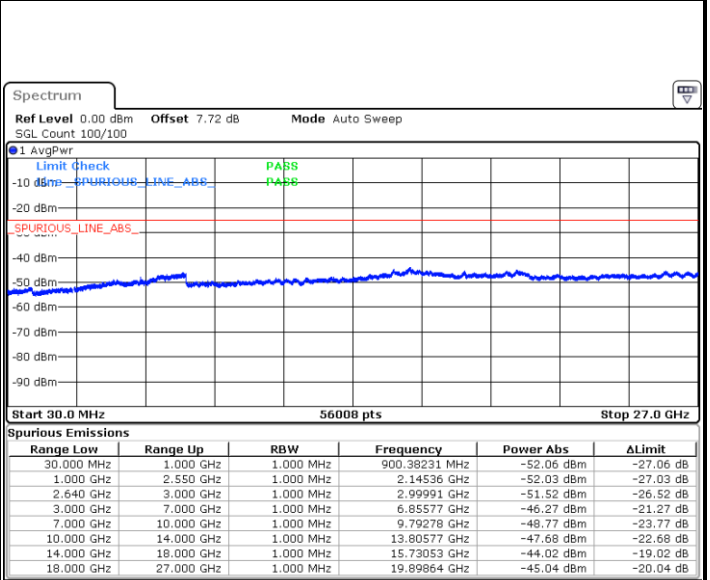

Date: 3.NOV.2017 09:51:06

Highest Channel / QPSK

Highest Channel / 16QAM

Date: 3.NOV.2017 09:52:54

Date: 3.NOV.2017 09:53:47

LTE Band 38 / 5MHz

Lowest Channel / QPSK

Date: 3.NOV.2017 10:36:03

Lowest Channel / 16QAM

Date: 3.NOV.2017 10:36:58

Middle Channel / QPSK

Date: 3.NOV.2017 10:37:52

Middle Channel / 16QAM

Date: 3.NOV.2017 10:38:47

LTE Band 38 / 5MHz

Highest Channel / QPSK

Date: 3.NOV.2017 10:39:42

Highest Channel / 16QAM

Date: 3.NOV.2017 10:40:36

LTE Band 38 / 10MHz

Lowest Channel / QPSK

Date: 3.NOV.2017 10:41:31

Lowest Channel / 16QAM

Date: 3.NOV.2017 10:42:25