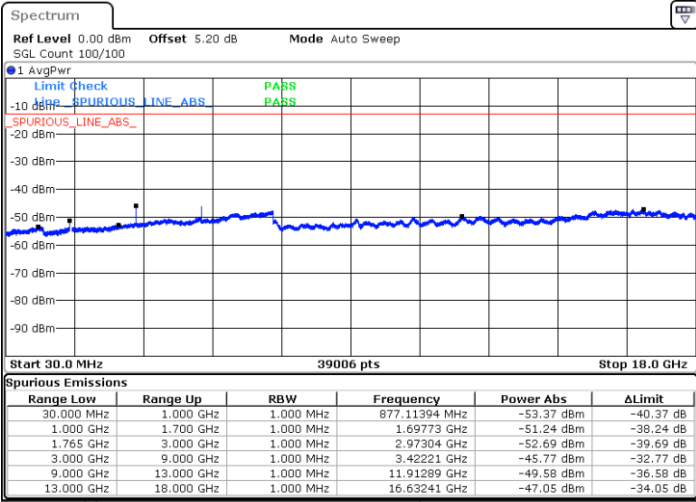

Lowest Channel / QPSK

Date: 20 JAN 2018 10:37:30

Lowest Channel / 16QAM

Date: 20 JAN 2018 10:38:24

LTE Band 4 / 10MHz

Middle Channel / QPSK

Middle Channel / 16QAM

Date: 20 JAN 2018 10:39:59

Date: 20 JAN 2018 10:40:53

Highest Channel / QPSK

Highest Channel / 16QAM

Date: 20 JAN 2018 10:46:57

Date: 20 JAN 2018 10:47:51

LTE Band 4 / 15MHz

Lowest Channel / QPSK

Lowest Channel / 16QAM

Date: 20 JAN 2018 10:53:55

Date: 20 JAN 2018 10:54:49

Middle Channel / QPSK

Middle Channel / 16QAM

Date: 20 JAN 2018 10:56:23

Date: 20 JAN 2018 10:57:18

LTE Band 4 / 15MHz

Highest Channel / QPSK