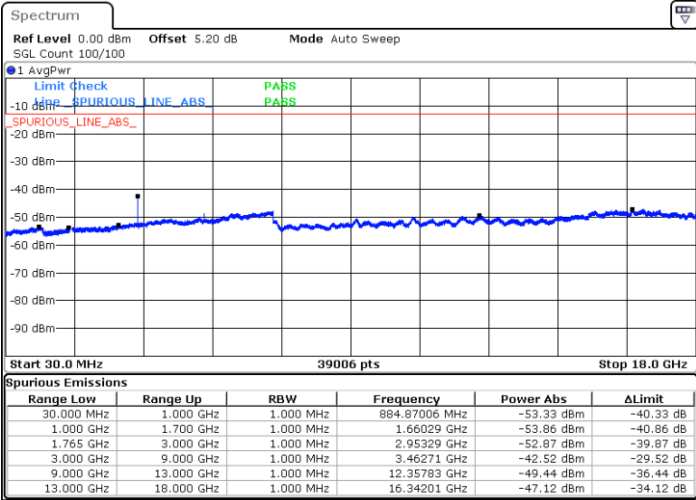

LTE Band 4 / 3MHz

Middle Channel / QPSK

Middle Channel / 16QAM

Date: 20 JAN 2018 10:07:08

Date: 20 JAN 2018 10:08:03

Highest Channel / QPSK

Highest Channel / 16QAM

Date: 20 JAN 2018 10:14:07

Date: 20 JAN 2018 10:15:01

LTE Band 4 / 5MHz

Lowest Channel / QPSK

Lowest Channel / 16QAM

Date: 20 JAN 2018 10:21:05

Date: 20 JAN 2018 10:21:59

Middle Channel / QPSK

Middle Channel / 16QAM

Date: 20 JAN 2018 10:23:34

Date: 20 JAN 2018 10:24:28

LTE Band 4 / 5MHz

Highest Channel / QPSK

Date: 20 JAN 2018 10:30:32

Highest Channel / 16QAM

Date: 20 JAN 2018 10:31:26

LTE Band 4 / 10MHz