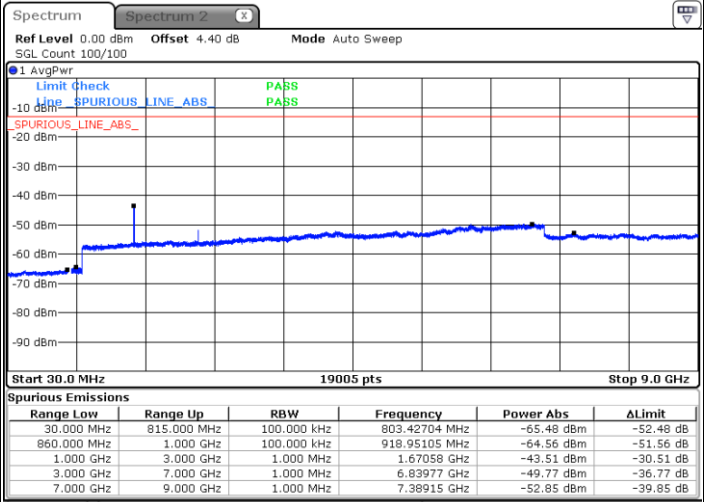

Date: 2 NOV.2017 23:26:54

Date: 2 NOV.2017 23:27:48

LTE Band 5 / 1.4MHz

Highest Channel / QPSK

Date: 2 NOV 2017 23:35:52

Highest Channel / 16QAM

Date: 2 NOV 2017 23:36:46

LTE Band 5 / 3MHz

Lowest Channel / QPSK

Date: 2 NOV 2017 23:44:49

Lowest Channel / 16QAM

Date: 2 NOV 2017 23:45:43

LTE Band 5 / 3MHz

Middle Channel / QPSK

Middle Channel / 16QAM

Date: 2.NOV.2017 23:47:18

Date: 2.NOV.2017 23:48:12

Highest Channel / QPSK

Highest Channel / 16QAM

Date: 2.NOV.2017 23:56:15

Date: 2.NOV.2017 23:57:10

LTE Band 5 / 5MHz

Lowest Channel / QPSK

Lowest Channel / 16QAM