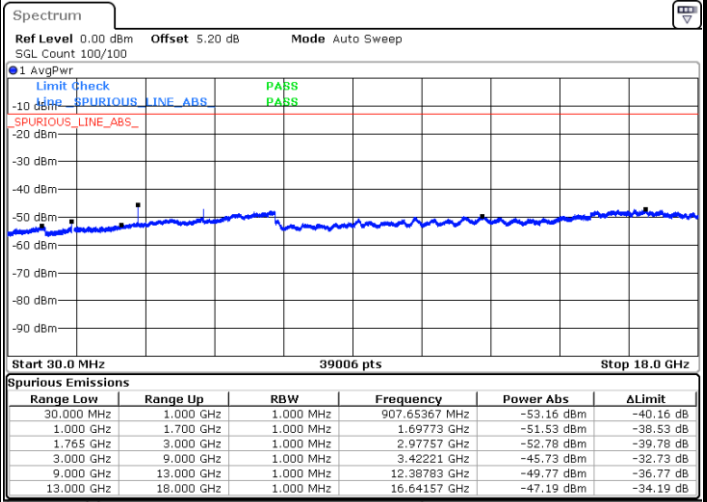

Lowest Channel / QPSK

Date: 20 JAN 2018 10:37:30

Lowest Channel / 16QAM

Date: 20 JAN 2018 10:38:24

LTE Band 4 / 10MHz

Middle Channel / QPSK

Middle Channel / 16QAM

Date: 20 JAN 2018 10:39:59

Date: 20 JAN 2018 10:40:53

Highest Channel / QPSK

Highest Channel / 16QAM

Date: 20 JAN 2018 10:46:57

Date: 20 JAN 2018 10:47:51

LTE Band 4 / 15MHz

Lowest Channel / QPSK

Lowest Channel / 16QAM

Date: 20 JAN 2018 10:53:55

Date: 20 JAN 2018 10:54:49

Middle Channel / QPSK

Middle Channel / 16QAM

Date: 20 JAN 2018 10:56:23

Date: 20 JAN 2018 10:57:18

LTE Band 4 / 15MHz

Highest Channel / QPSK

Date: 20 JAN 2018 11:03:21

Highest Channel / 16QAM

Date: 20 JAN 2018 11:04:16

LTE Band 4 / 20MHz

Lowest Channel / QPSK

Date: 20 JAN 2018 11:10:20

Lowest Channel / 16QAM

Date: 20 JAN 2018 11:11:14