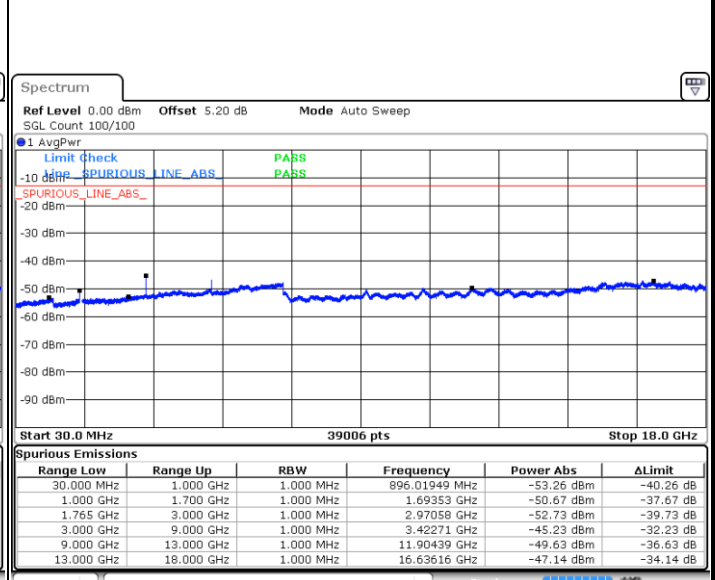

Date: 20 JAN 2018 10:53:55

Date: 20 JAN 2018 10:54:49

Middle Channel / QPSK

Middle Channel / 16QAM

Date: 20 JAN 2018 10:56:23

Date: 20 JAN 2018 10:57:18

LTE Band 4 / 15MHz

Highest Channel / QPSK

Date: 20 JAN 2018 11:03:21

Highest Channel / 16QAM

Date: 20 JAN 2018 11:04:16

LTE Band 4 / 20MHz

Lowest Channel / QPSK

Date: 20 JAN 2018 11:10:20

Lowest Channel / 16QAM

Date: 20 JAN 2018 11:11:14

LTE Band 4 / 20MHz

Middle Channel / QPSK

Date: 20 JAN 2018 11:12:48

Middle Channel / 16QAM

Date: 20 JAN 2018 11:13:43

Highest Channel / QPSK

Date: 20 JAN 2018 11:19:46

Highest Channel / 16QAM