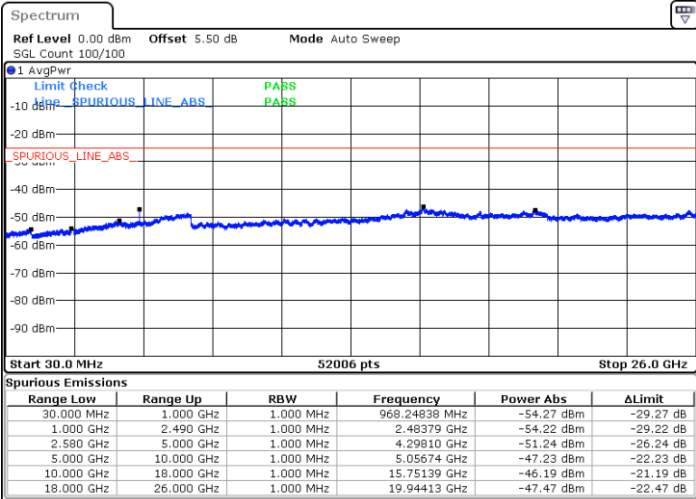

LTE Band 7 / 10MHz

Middle Channel / QPSK

Middle Channel / 16QAM

Date: 3.NOV.2017 09:19:10

Date: 3.NOV.2017 09:18:16

Highest Channel / QPSK

Highest Channel / 16QAM

Date: 3.NOV.2017 09:20:04

Date: 3.NOV.2017 09:20:58

LTE Band 7 / 15MHz

Lowest Channel / QPSK

Lowest Channel / 16QAM

Date: 3.NOV.2017 09:32:53

Date: 3.NOV.2017 09:33:47

Middle Channel / QPSK

Middle Channel / 16QAM

Date: 3.NOV.2017 09:35:35

Date: 3.NOV.2017 09:34:41

LTE Band7 / 15MHz

Highest Channel / QPSK

Date: 3.NOV.2017 09:36:29

Highest Channel / 16QAM

Date: 3.NOV.2017 09:37:22

LTE Band 7 / 20MHz