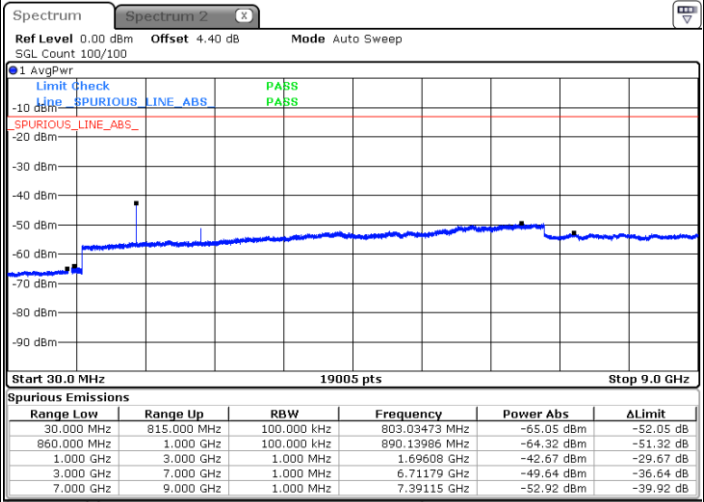

Date: 20 JAN 2018 11:20:41

LTE Band 5 / 1.4MHz

Lowest Channel / QPSK

Lowest Channel / 16QAM

Date: 2 NOV.2017 23:24:26

Date: 2 NOV.2017 23:25:20

Middle Channel / QPSK

Middle Channel / 16QAM

Date: 2 NOV.2017 23:26:54

Date: 2 NOV.2017 23:27:48

LTE Band 5 / 1.4MHz

Highest Channel / QPSK

Date: 2 NOV 2017 23:35:52

Highest Channel / 16QAM

Date: 2 NOV 2017 23:36:46

LTE Band 5 / 3MHz

Lowest Channel / QPSK

Date: 2 NOV 2017 23:44:49

Lowest Channel / 16QAM

Date: 2 NOV 2017 23:45:43

LTE Band 5 / 3MHz

Middle Channel / QPSK

Middle Channel / 16QAM

Date: 2.NOV.2017 23:47:18

Date: 2.NOV.2017 23:48:12

Highest Channel / QPSK

Highest Channel / 16QAM

Date: 2.NOV.2017 23:56:15

Date: 2.NOV.2017 23:57:10

LTE Band 5 / 5MHz

Lowest Channel / QPSK

Lowest Channel / 16QAM