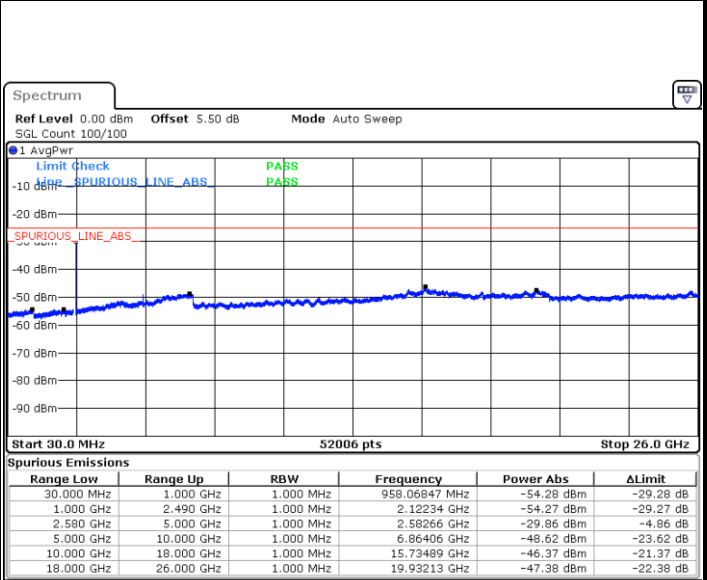

Date: 3.NOV.2017 09:20:58

LTE Band 7 / 15MHz

Lowest Channel / QPSK

Lowest Channel / 16QAM

Date: 3.NOV.2017 09:32:53

Date: 3.NOV.2017 09:33:47

Middle Channel / QPSK

Middle Channel / 16QAM

Date: 3.NOV.2017 09:35:35

Date: 3.NOV.2017 09:34:41

LTE Band7 / 15MHz

Highest Channel / QPSK

Date: 3.NOV.2017 09:36:29

Highest Channel / 16QAM

Date: 3.NOV.2017 09:37:22

LTE Band 7 / 20MHz

Lowest Channel / QPSK

Date: 3.NOV.2017 09:48:18

Lowest Channel / 16QAM

Date: 3.NOV.2017 09:50:12

LTE Band 7 / 20MHz

Middle Channel / QPSK

Middle Channel / 16QAM

Date: 3.NOV.2017 09:52:00

Date: 3.NOV.2017 09:51:06

Highest Channel / QPSK

Highest Channel / 16QAM

Date: 3.NOV.2017 09:52:54

Date: 3.NOV.2017 09:53:47

LTE Band 38 / 5MHz

Lowest Channel / QPSK

Date: 3.NOV.2017 10:36:03