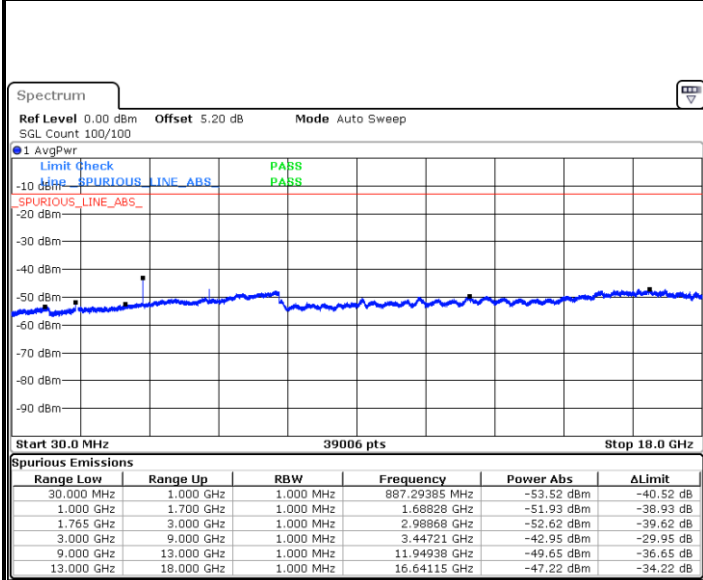

Date: 20 JAN 2018 10:53:55

Date: 20 JAN 2018 10:54:49

Middle Channel / QPSK

Middle Channel / 16QAM

Date: 20 JAN 2018 10:56:23

Date: 20 JAN 2018 10:57:18

LTE Band 4 / 15MHz

Highest Channel / QPSK

Date: 20 JAN 2018 11:03:21

Highest Channel / 16QAM

Date: 20 JAN 2018 11:04:16

LTE Band 4 / 20MHz

Lowest Channel / QPSK

Date: 20 JAN 2018 11:10:20

Lowest Channel / 16QAM

Date: 20 JAN 2018 11:11:14

LTE Band 4 / 20MHz

Middle Channel / QPSK

Date: 20 JAN 2018 11:12:48

Middle Channel / 16QAM

Date: 20 JAN 2018 11:13:43

Highest Channel / QPSK

Date: 20 JAN 2018 11:19:46

Highest Channel / 16QAM