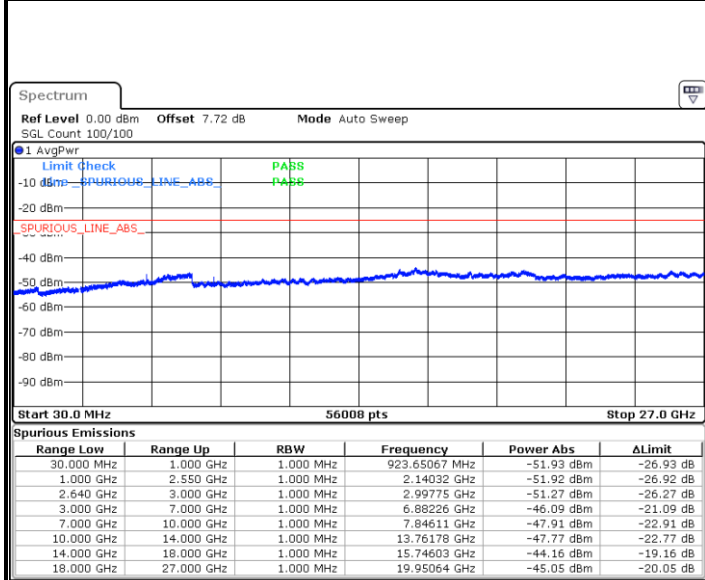

Date: 3.NOV.2017 09:51:06

Highest Channel / QPSK

Highest Channel / 16QAM

Date: 3.NOV.2017 09:52:54

Date: 3.NOV.2017 09:53:47

LTE Band 38 / 5MHz

Lowest Channel / QPSK

Date: 3.NOV.2017 10:36:03

Lowest Channel / 16QAM

Date: 3.NOV.2017 10:36:58

Middle Channel / QPSK

Date: 3.NOV.2017 10:37:52

Middle Channel / 16QAM

Date: 3.NOV.2017 10:38:47

LTE Band 38 / 5MHz

Highest Channel / QPSK

Date: 3.NOV.2017 10:39:42

Highest Channel / 16QAM

Date: 3.NOV.2017 10:40:36

LTE Band 38 / 10MHz

Lowest Channel / QPSK

Date: 3.NOV.2017 10:41:31

Lowest Channel / 16QAM

Date: 3.NOV.2017 10:42:25