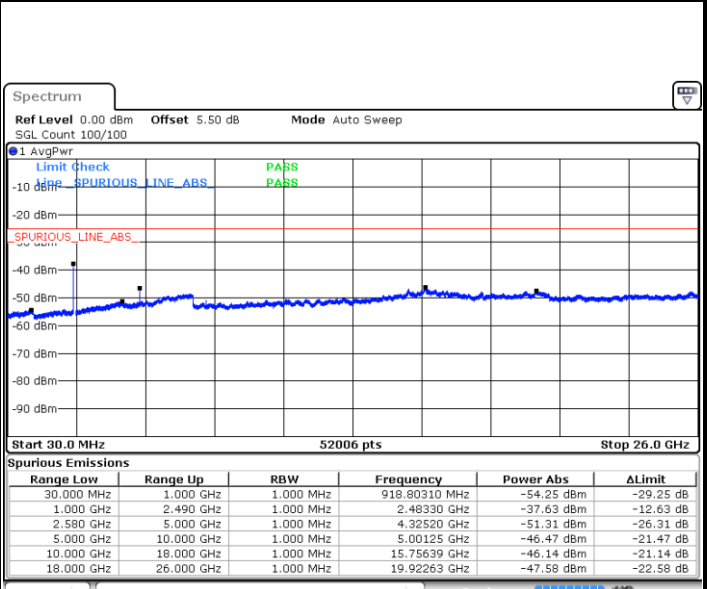

Date: 3.NOV.2017 00:28:59

Highest Channel / QPSK

Highest Channel / 16QAM

Date: 3.NOV.2017 00:37:02

Date: 3.NOV.2017 00:37:56

LTE Band 7 / 5MHz

Lowest Channel / QPSK

Date: 3.NOV.2017 09:00:04

Lowest Channel / 16QAM

Date: 3.NOV.2017 09:00:58

Middle Channel / QPSK

Date: 3.NOV.2017 09:02:46

Middle Channel / 16QAM

Date: 3.NOV.2017 09:01:52

LTE Band 7 / 5MHz

Highest Channel / QPSK

Date: 3.NOV.2017 09:03:39

Highest Channel / 16QAM

Date: 3.NOV.2017 09:04:33

LTE Band 7 / 10MHz

Lowest Channel / QPSK

Date: 3.NOV.2017 09:16:29

Lowest Channel / 16QAM

Date: 3.NOV.2017 09:17:22

LTE Band 7 / 10MHz

Middle Channel / QPSK

Middle Channel / 16QAM

Date: 3.NOV.2017 09:19:10

Date: 3.NOV.2017 09:18:16

Highest Channel / QPSK

Highest Channel / 16QAM

Date: 3.NOV.2017 09:20:04