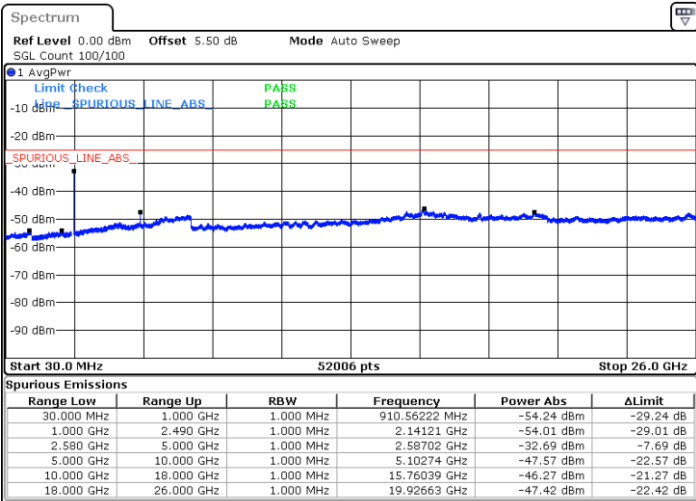

Date: 3.NOV.2017 09:35:35

Date: 3.NOV.2017 09:34:41

LTE Band7 / 15MHz

Highest Channel / QPSK

Date: 3.NOV.2017 09:36:29

Highest Channel / 16QAM

Date: 3.NOV.2017 09:37:22

LTE Band 7 / 20MHz

Lowest Channel / QPSK

Date: 3.NOV.2017 09:48:18

Lowest Channel / 16QAM

Date: 3.NOV.2017 09:50:12

LTE Band 7 / 20MHz

Middle Channel / QPSK

Middle Channel / 16QAM

Date: 3.NOV.2017 09:52:00

Date: 3.NOV.2017 09:51:06

Highest Channel / QPSK

Highest Channel / 16QAM

Date: 3.NOV.2017 09:52:54

Date: 3.NOV.2017 09:53:47

LTE Band 38 / 5MHz

Lowest Channel / QPSK

Date: 3.NOV.2017 10:36:03