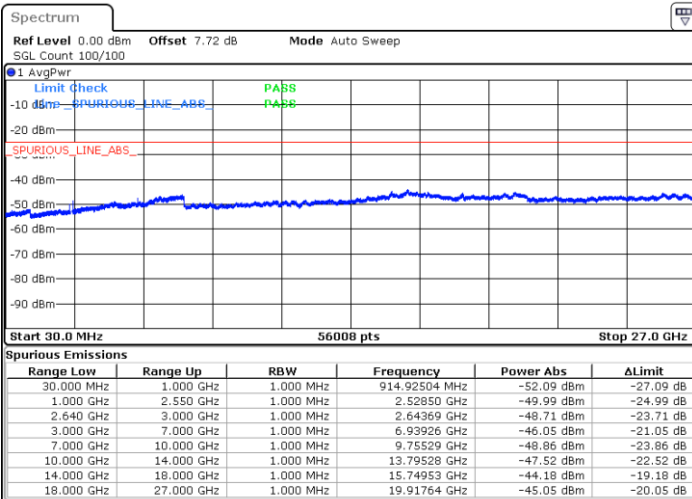

LTE Band 38 / 10MHz

Middle Channel / QPSK

Middle Channel / 16QAM

Date: 3.NOV.2017 10:43:20

Date: 3.NOV.2017 10:44:15

Highest Channel / QPSK

Highest Channel / 16QAM

Date: 3.NOV.2017 10:45:09

Date: 3.NOV.2017 10:46:04

LTE Band 38 / 15MHz

Lowest Channel / QPSK

Lowest Channel / 16QAM

Date: 3.NOV.2017 10:46:58

Date: 3.NOV.2017 10:47:53

Middle Channel / QPSK

Middle Channel / 16QAM