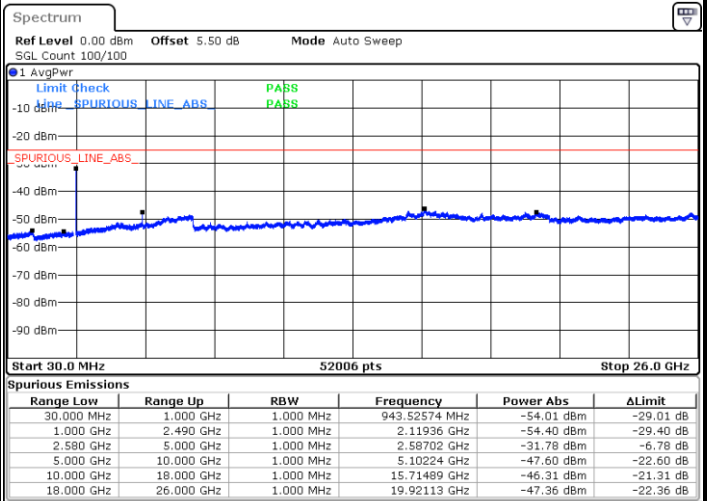

Date: 3.NOV.2017 09:35:35

Date: 3.NOV.2017 09:34:41

LTE Band7 / 15MHz

Highest Channel / QPSK

Date: 3.NOV.2017 09:36:29

Highest Channel / 16QAM

Date: 3.NOV.2017 09:37:22

LTE Band 7 / 20MHz

Lowest Channel / QPSK

Date: 3.NOV.2017 09:48:18

Lowest Channel / 16QAM

Date: 3.NOV.2017 09:50:12

LTE Band 7 / 20MHz

Middle Channel / QPSK

Middle Channel / 16QAM

Date: 3.NOV.2017 09:52:00

Date: 3.NOV.2017 09:51:06

Highest Channel / QPSK

Highest Channel / 16QAM

Date: 3.NOV.2017 09:52:54

Date: 3.NOV.2017 09:53:47

LTE Band 38 / 5MHz

Lowest Channel / QPSK

Date: 3.NOV.2017 10:36:03

Lowest Channel / 16QAM

Date: 3.NOV.2017 10:36:58

Middle Channel / QPSK

Date: 3.NOV.2017 10:37:52

Middle Channel / 16QAM

Date: 3.NOV.2017 10:38:47

LTE Band 38 / 5MHz

Highest Channel / QPSK