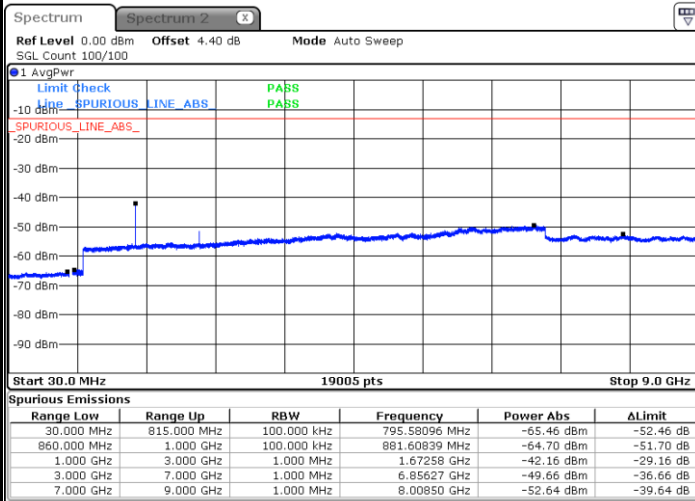

LTE Band 4 / 20MHz

Middle Channel / QPSK

Date: 20 JAN 2018 11:12:48

Middle Channel / 16QAM

Date: 20 JAN 2018 11:13:43

Highest Channel / QPSK

Date: 20 JAN 2018 11:19:46

Highest Channel / 16QAM

Date: 20 JAN 2018 11:20:41

LTE Band 5 / 1.4MHz

Lowest Channel / QPSK

Lowest Channel / 16QAM

Date: 2 NOV.2017 23:24:26

Date: 2 NOV.2017 23:25:20

Middle Channel / QPSK

Middle Channel / 16QAM

Date: 2 NOV.2017 23:26:54

Date: 2 NOV.2017 23:27:48

LTE Band 5 / 1.4MHz

Highest Channel / QPSK

Date: 2 NOV 2017 23:35:52

Highest Channel / 16QAM

Date: 2 NOV 2017 23:36:46

LTE Band 5 / 3MHz