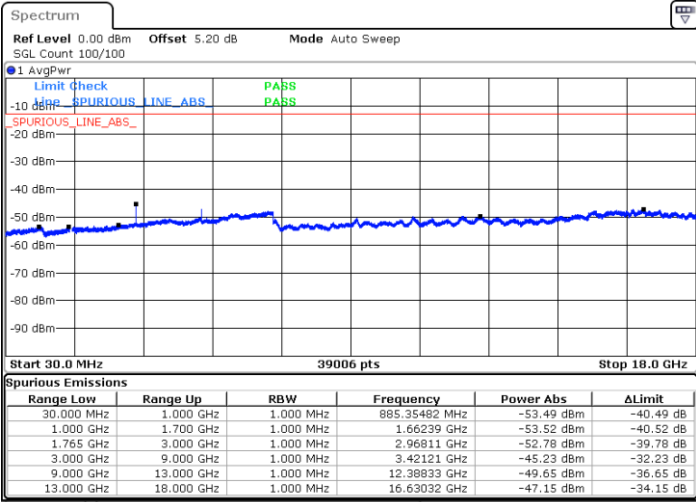

LTE Band 4 / 3MHz

Middle Channel / QPSK

Middle Channel / 16QAM

Date: 20 JAN 2018 10:07:08

Date: 20 JAN 2018 10:08:03

Highest Channel / QPSK

Highest Channel / 16QAM

Date: 20 JAN 2018 10:14:07

Date: 20 JAN 2018 10:15:01

LTE Band 4 / 5MHz

Lowest Channel / QPSK

Lowest Channel / 16QAM

Date: 20 JAN 2018 10:21:05

Date: 20 JAN 2018 10:21:59

Middle Channel / QPSK

Middle Channel / 16QAM

Date: 20 JAN 2018 10:23:34

Date: 20 JAN 2018 10:24:28

LTE Band 4 / 5MHz

Highest Channel / QPSK

Date: 20 JAN 2018 10:30:32

Highest Channel / 16QAM

Date: 20 JAN 2018 10:31:26

LTE Band 4 / 10MHz