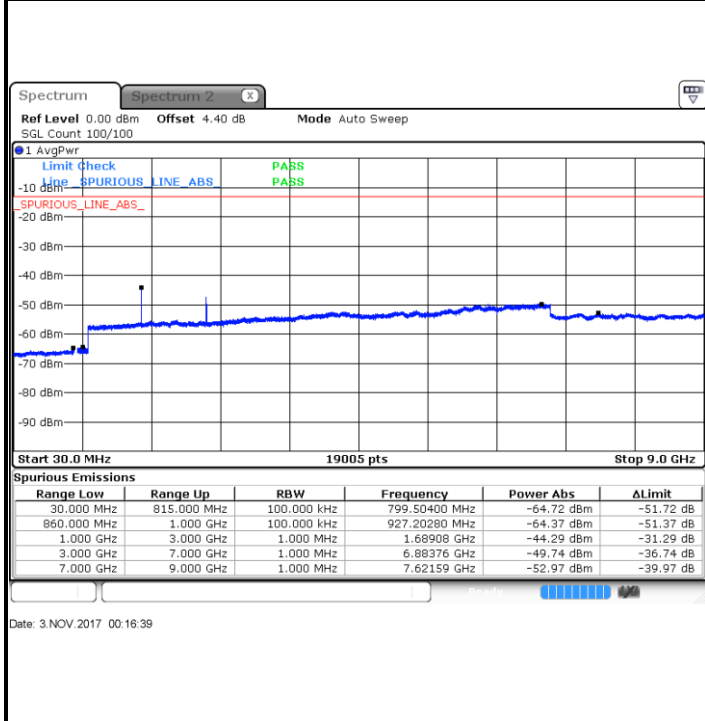

Date: 2.NOV.2017 23:48:12

Highest Channel / QPSK

Highest Channel / 16QAM

Date: 2.NOV.2017 23:56:15

Date: 2.NOV.2017 23:57:10

LTE Band 5 / 5MHz

Lowest Channel / QPSK

Lowest Channel / 16QAM

Date: 3.NOV.2017 00:05:13

Date: 3.NOV.2017 00:06:07

Middle Channel / QPSK

Middle Channel / 16QAM

Date: 3.NOV.2017 00:07:41

Date: 3.NOV.2017 00:08:35

LTE Band 5 / 5MHz

Highest Channel / QPSK

Highest Channel / 16QAM

LTE Band 5 / 10MHz

Lowest Channel / QPSK

Lowest Channel / 16QAM

LTE Band 5 / 10MHz

Middle Channel / QPSK

Middle Channel / 16QAM

Date: 3.NOV.2017 00:28:05