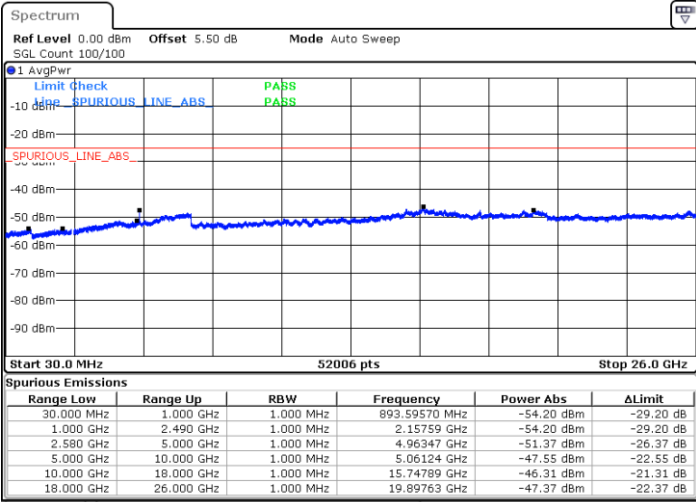

Lowest Channel / 16QAM

Date: 3.NOV.2017 09:00:58

Middle Channel / QPSK

Date: 3.NOV.2017 09:02:46

Middle Channel / 16QAM

Date: 3.NOV.2017 09:01:52

LTE Band 7 / 5MHz

Highest Channel / QPSK

Date: 3.NOV.2017 09:03:39

Highest Channel / 16QAM

Date: 3.NOV.2017 09:04:33

LTE Band 7 / 10MHz

Lowest Channel / QPSK

Date: 3.NOV.2017 09:16:29

Lowest Channel / 16QAM

Date: 3.NOV.2017 09:17:22

LTE Band 7 / 10MHz

Middle Channel / QPSK

Middle Channel / 16QAM

Date: 3.NOV.2017 09:19:10

Date: 3.NOV.2017 09:18:16

Highest Channel / QPSK

Highest Channel / 16QAM

Date: 3.NOV.2017 09:20:04