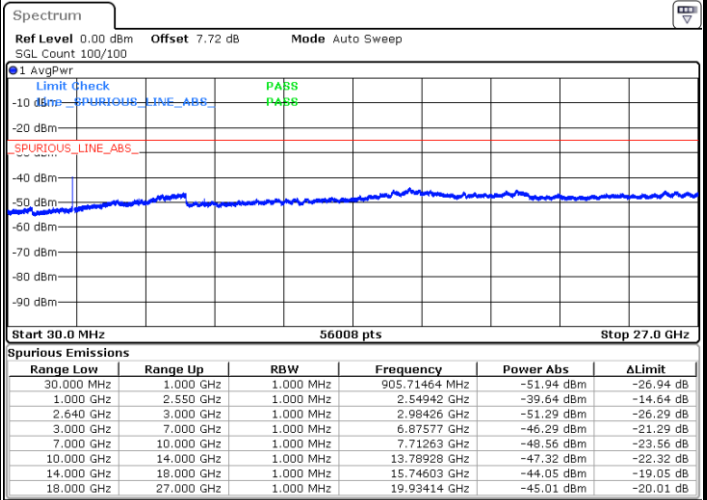

Date: 3.NOV.2017 10:39:42

Highest Channel / 16QAM

Date: 3.NOV.2017 10:40:36

LTE Band 38 / 10MHz

Lowest Channel / QPSK

Date: 3.NOV.2017 10:41:31

Lowest Channel / 16QAM

Date: 3.NOV.2017 10:42:25

LTE Band 38 / 10MHz

Middle Channel / QPSK

Middle Channel / 16QAM

Date: 3.NOV.2017 10:43:20

Date: 3.NOV.2017 10:44:15

Highest Channel / QPSK

Highest Channel / 16QAM

Date: 3.NOV.2017 10:45:09

Date: 3.NOV.2017 10:46:04

LTE Band 38 / 15MHz

Lowest Channel / QPSK

Lowest Channel / 16QAM

Date: 3.NOV.2017 10:46:58

Date: 3.NOV.2017 10:47:53

Middle Channel / QPSK

Middle Channel / 16QAM