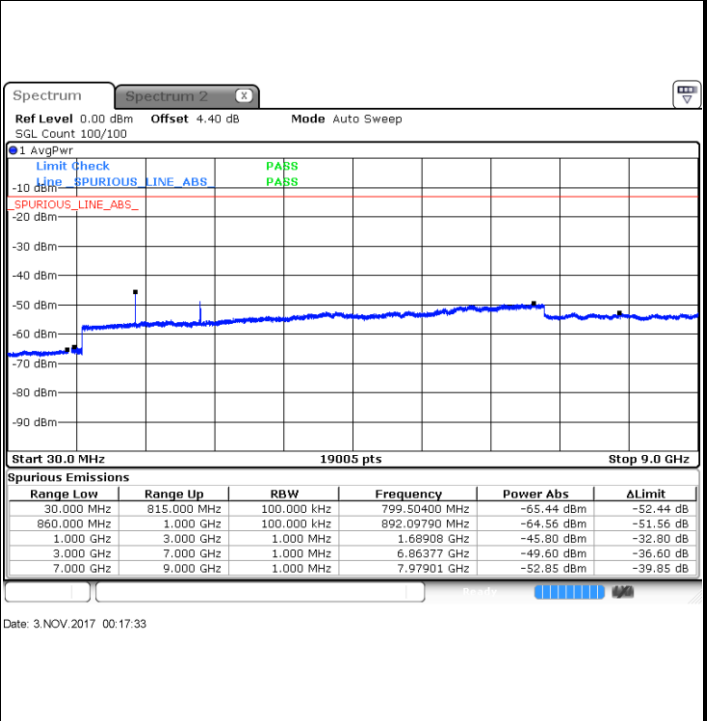

Date: 2.NOV.2017 23:48:12

Highest Channel / QPSK

Highest Channel / 16QAM

Date: 2.NOV.2017 23:56:15

Date: 2.NOV.2017 23:57:10

LTE Band 5 / 5MHz

Lowest Channel / QPSK

Lowest Channel / 16QAM

Date: 3.NOV.2017 00:05:13

Date: 3.NOV.2017 00:06:07

Middle Channel / QPSK

Middle Channel / 16QAM

Date: 3.NOV.2017 00:07:41

Date: 3.NOV.2017 00:08:35

LTE Band 5 / 5MHz

Highest Channel / QPSK

Highest Channel / 16QAM

LTE Band 5 / 10MHz

Lowest Channel / QPSK

Lowest Channel / 16QAM

LTE Band 5 / 10MHz

Middle Channel / QPSK

Middle Channel / 16QAM

Date: 3.NOV.2017 00:28:05