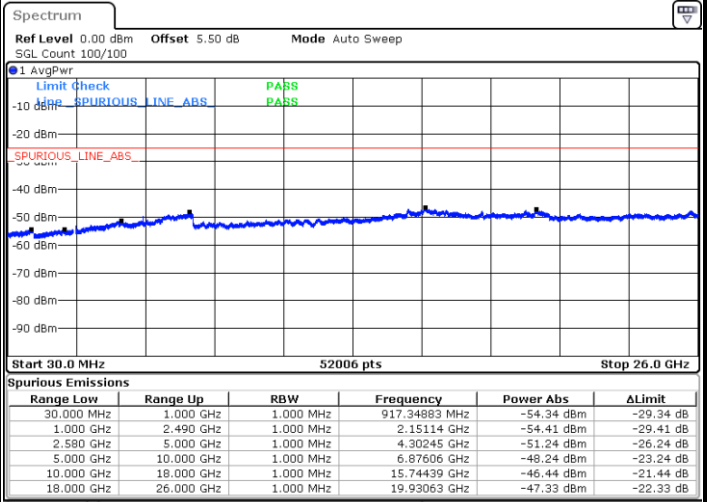

Date: 3.NOV.2017 09:03:39

Highest Channel / 16QAM

Date: 3.NOV.2017 09:04:33

LTE Band 7 / 10MHz

Lowest Channel / QPSK

Date: 3.NOV.2017 09:16:29

Lowest Channel / 16QAM

Date: 3.NOV.2017 09:17:22

LTE Band 7 / 10MHz

Middle Channel / QPSK

Middle Channel / 16QAM

Date: 3.NOV.2017 09:19:10

Date: 3.NOV.2017 09:18:16

Highest Channel / QPSK

Highest Channel / 16QAM

Date: 3.NOV.2017 09:20:04

Date: 3.NOV.2017 09:20:58

LTE Band 7 / 15MHz

Lowest Channel / QPSK

Lowest Channel / 16QAM

Date: 3.NOV.2017 09:32:53

Date: 3.NOV.2017 09:33:47

Middle Channel / QPSK

Middle Channel / 16QAM