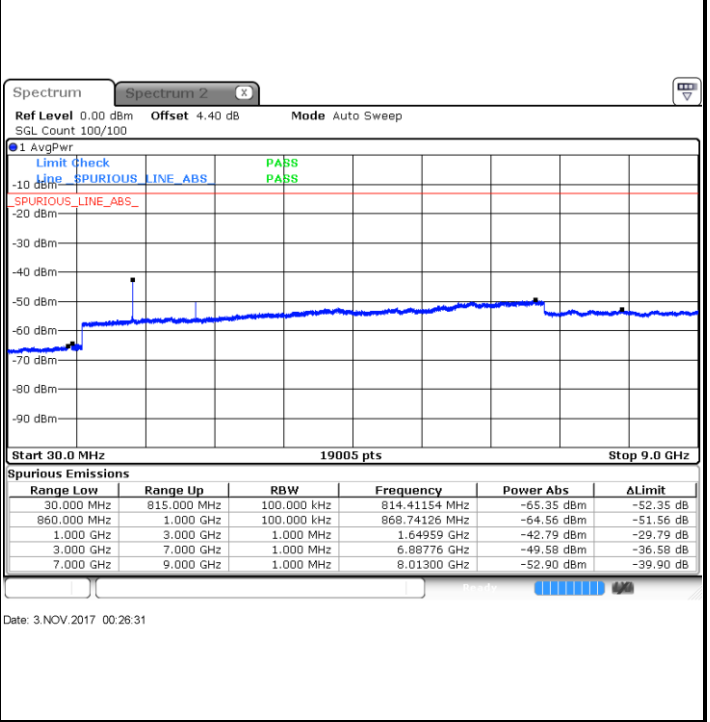

Date: 3.NOV.2017 00:05:13

Date: 3.NOV.2017 00:06:07

Middle Channel / QPSK

Middle Channel / 16QAM

Date: 3.NOV.2017 00:07:41

Date: 3.NOV.2017 00:08:35

LTE Band 5 / 5MHz

Highest Channel / QPSK

Highest Channel / 16QAM

LTE Band 5 / 10MHz

Lowest Channel / QPSK

Lowest Channel / 16QAM

LTE Band 5 / 10MHz

Middle Channel / QPSK

Middle Channel / 16QAM

Date: 3.NOV.2017 00:28:05

Date: 3.NOV.2017 00:28:59

Highest Channel / QPSK

Highest Channel / 16QAM

Date: 3.NOV.2017 00:37:02

Date: 3.NOV.2017 00:37:56

LTE Band 7 / 5MHz

Lowest Channel / QPSK

Date: 3.NOV.2017 09:00:04