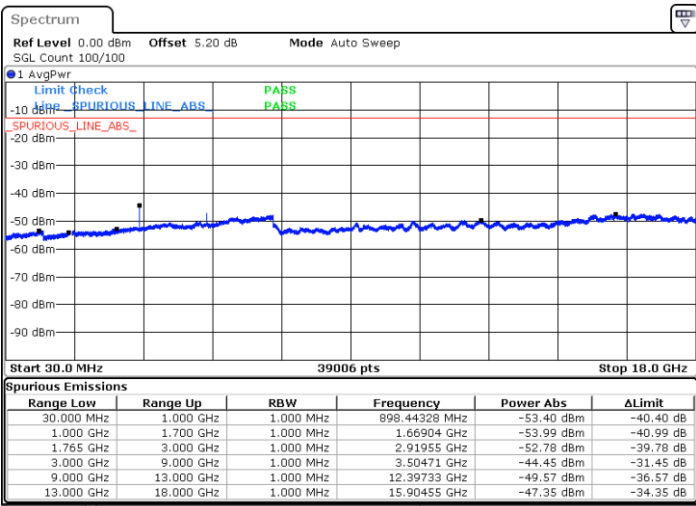

LTE Band 4 / 3MHz

Middle Channel / QPSK

Middle Channel / 16QAM

Date: 20 JAN 2018 10:07:08

Date: 20 JAN 2018 10:08:03

Highest Channel / QPSK

Highest Channel / 16QAM

Date: 20 JAN 2018 10:14:07