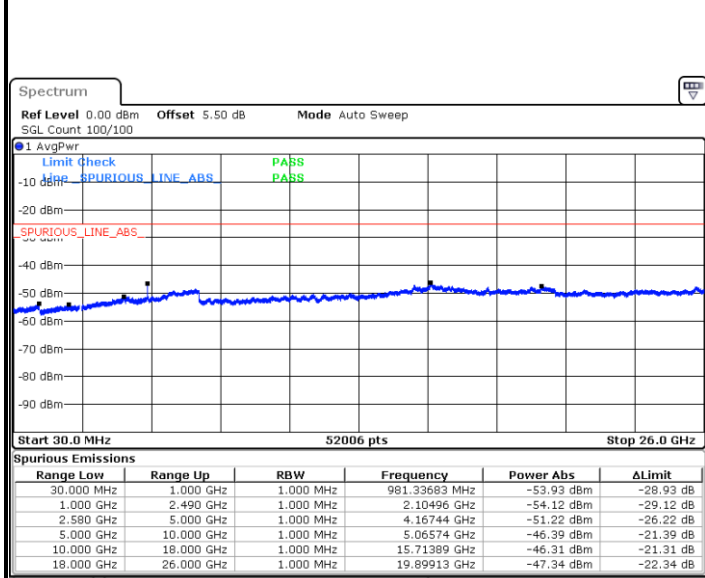

Highest Channel / 16QAM

LTE Band 5 / 10MHz

Lowest Channel / QPSK

Lowest Channel / 16QAM

LTE Band 5 / 10MHz

Middle Channel / QPSK

Middle Channel / 16QAM

Date: 3.NOV.2017 00:28:05

Date: 3.NOV.2017 00:28:59

Highest Channel / QPSK

Highest Channel / 16QAM

Date: 3.NOV.2017 00:37:02

Date: 3.NOV.2017 00:37:56

LTE Band 7 / 5MHz

Lowest Channel / QPSK

Date: 3.NOV.2017 09:00:04

Lowest Channel / 16QAM

Date: 3.NOV.2017 09:00:58

Middle Channel / QPSK

Date: 3.NOV.2017 09:02:46

Middle Channel / 16QAM

Date: 3.NOV.2017 09:01:52

LTE Band 7 / 5MHz

Highest Channel / QPSK

Date: 3.NOV.2017 09:03:39

Highest Channel / 16QAM

Date: 3.NOV.2017 09:04:33

LTE Band 7 / 10MHz

Lowest Channel / QPSK

Date: 3.NOV.2017 09:16:29

Lowest Channel / 16QAM

Date: 3.NOV.2017 09:17:22