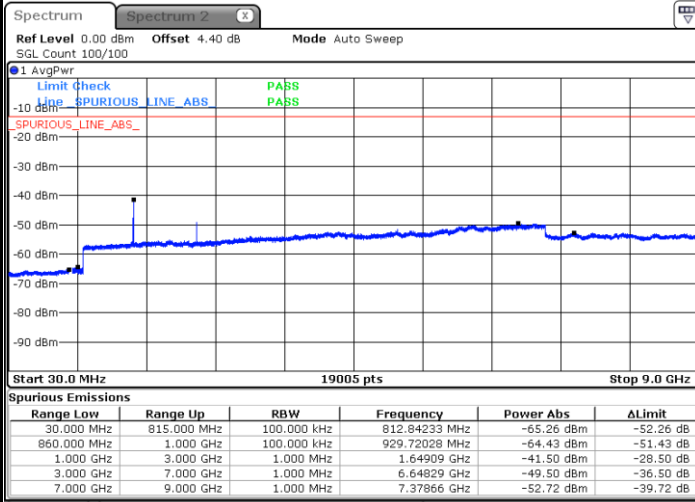

Lowest Channel / QPSK

Date: 2 NOV 2017 23:44:49

Lowest Channel / 16QAM

Date: 2 NOV 2017 23:45:43

LTE Band 5 / 3MHz

Middle Channel / QPSK

Middle Channel / 16QAM

Date: 2.NOV.2017 23:47:18

Date: 2.NOV.2017 23:48:12

Highest Channel / QPSK

Highest Channel / 16QAM

Date: 2.NOV.2017 23:56:15

Date: 2.NOV.2017 23:57:10

LTE Band 5 / 5MHz

Lowest Channel / QPSK

Lowest Channel / 16QAM

Date: 3.NOV.2017 00:05:13

Date: 3.NOV.2017 00:06:07

Middle Channel / QPSK

Middle Channel / 16QAM

Date: 3.NOV.2017 00:07:41

Date: 3.NOV.2017 00:08:35

LTE Band 5 / 5MHz

Highest Channel / QPSK