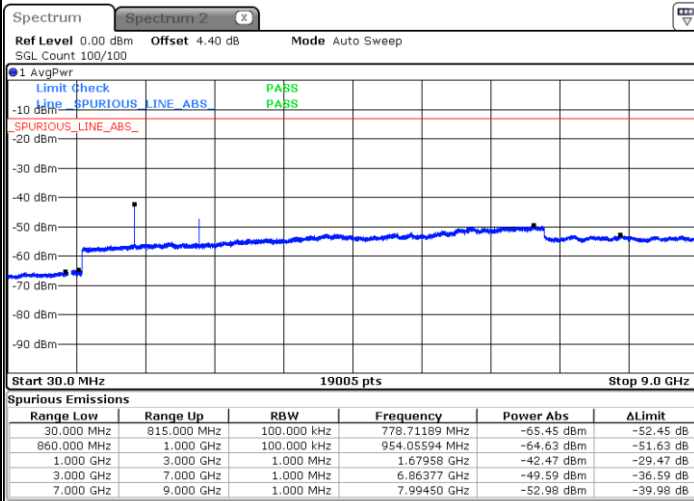

Date: 3.NOV.2017 00:05:13

Date: 3.NOV.2017 00:06:07

Middle Channel / QPSK

Middle Channel / 16QAM

Date: 3.NOV.2017 00:07:41

Date: 3.NOV.2017 00:08:35

LTE Band 5 / 5MHz

Highest Channel / QPSK

Highest Channel / 16QAM

LTE Band 5 / 10MHz

Lowest Channel / QPSK

Lowest Channel / 16QAM

LTE Band 5 / 10MHz

Middle Channel / QPSK

Middle Channel / 16QAM

Date: 3.NOV.2017 00:28:05

Date: 3.NOV.2017 00:28:59

Highest Channel / QPSK

Highest Channel / 16QAM

Date: 3.NOV.2017 00:37:02

Date: 3.NOV.2017 00:37:56

LTE Band 7 / 5MHz

Lowest Channel / QPSK

Date: 3.NOV.2017 09:00:04