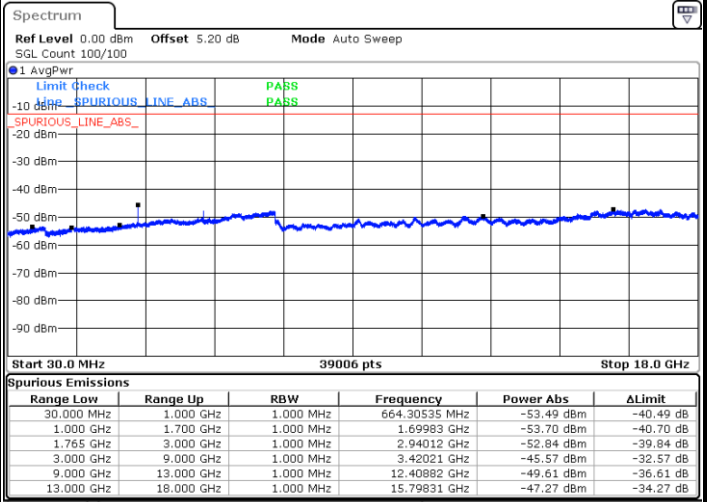

LTE Band 4 / 3MHz

Middle Channel / QPSK

Middle Channel / 16QAM

Date: 20 JAN 2018 10:07:08

Date: 20 JAN 2018 10:08:03

Highest Channel / QPSK

Highest Channel / 16QAM

Date: 20 JAN 2018 10:14:07

Date: 20 JAN 2018 10:15:01

LTE Band 4 / 5MHz

Lowest Channel / QPSK

Lowest Channel / 16QAM

Date: 20 JAN 2018 10:21:05

Date: 20 JAN 2018 10:21:59

Middle Channel / QPSK

Middle Channel / 16QAM

Date: 20 JAN 2018 10:23:34

Date: 20 JAN 2018 10:24:28

LTE Band 4 / 5MHz

Highest Channel / QPSK

Date: 20 JAN 2018 10:30:32

Highest Channel / 16QAM

Date: 20 JAN 2018 10:31:26

LTE Band 4 / 10MHz