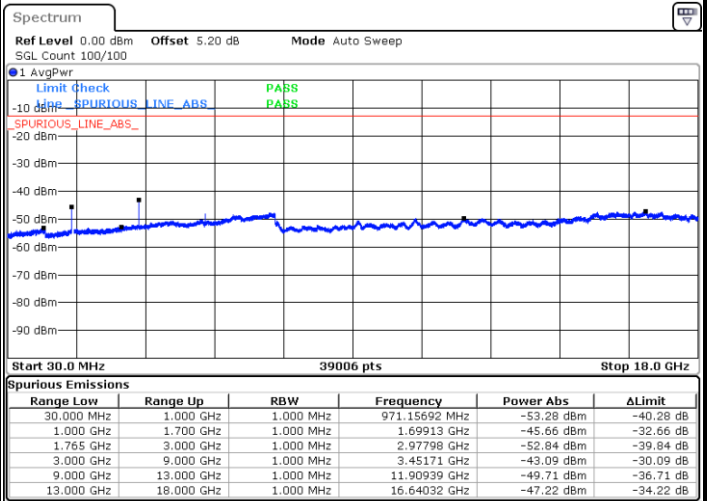

Lowest Channel / QPSK

Date: 20 JAN 2018 10:37:30

Lowest Channel / 16QAM

Date: 20 JAN 2018 10:38:24

LTE Band 4 / 10MHz

Middle Channel / QPSK

Middle Channel / 16QAM

Date: 20 JAN 2018 10:39:59

Date: 20 JAN 2018 10:40:53

Highest Channel / QPSK

Highest Channel / 16QAM

Date: 20 JAN 2018 10:46:57

Date: 20 JAN 2018 10:47:51

LTE Band 4 / 15MHz

Lowest Channel / QPSK

Lowest Channel / 16QAM

Date: 20 JAN 2018 10:53:55

Date: 20 JAN 2018 10:54:49

Middle Channel / QPSK

Middle Channel / 16QAM

Date: 20 JAN 2018 10:56:23

Date: 20 JAN 2018 10:57:18

LTE Band 4 / 15MHz

Highest Channel / QPSK

Date: 20 JAN 2018 11:03:21

Highest Channel / 16QAM

Date: 20 JAN 2018 11:04:16

LTE Band 4 / 20MHz

Lowest Channel / QPSK

Date: 20 JAN 2018 11:10:20

Lowest Channel / 16QAM

Date: 20 JAN 2018 11:11:14