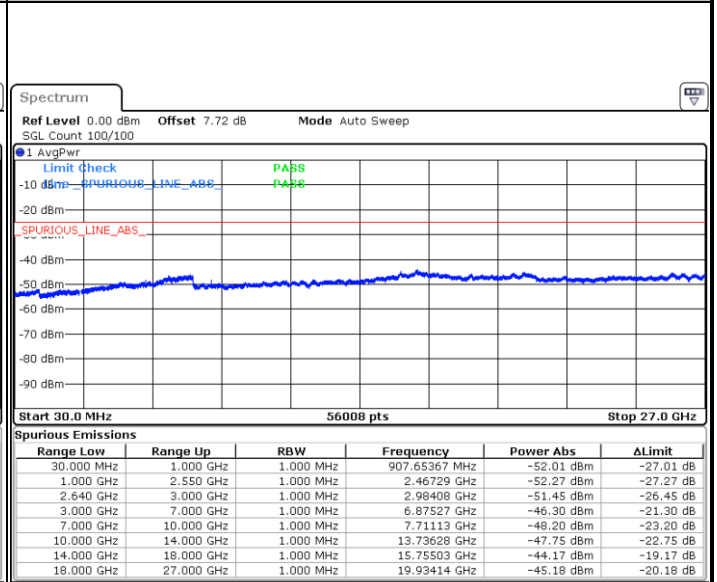

Lowest Channel / QPSK

Date: 3.NOV.2017 09:48:18

Lowest Channel / 16QAM

Date: 3.NOV.2017 09:50:12

LTE Band 7 / 20MHz

Middle Channel / QPSK

Middle Channel / 16QAM

Date: 3.NOV.2017 09:52:00

Date: 3.NOV.2017 09:51:06

Highest Channel / QPSK

Highest Channel / 16QAM

Date: 3.NOV.2017 09:52:54

Date: 3.NOV.2017 09:53:47

LTE Band 38 / 5MHz

Lowest Channel / QPSK

Date: 3.NOV.2017 10:36:03

Lowest Channel / 16QAM

Date: 3.NOV.2017 10:36:58

Middle Channel / QPSK

Date: 3.NOV.2017 10:37:52

Middle Channel / 16QAM

Date: 3.NOV.2017 10:38:47

LTE Band 38 / 5MHz

Highest Channel / QPSK

Date: 3.NOV.2017 10:39:42

Highest Channel / 16QAM

Date: 3.NOV.2017 10:40:36

LTE Band 38 / 10MHz

Lowest Channel / QPSK

Date: 3.NOV.2017 10:41:31

Lowest Channel / 16QAM

Date: 3.NOV.2017 10:42:25