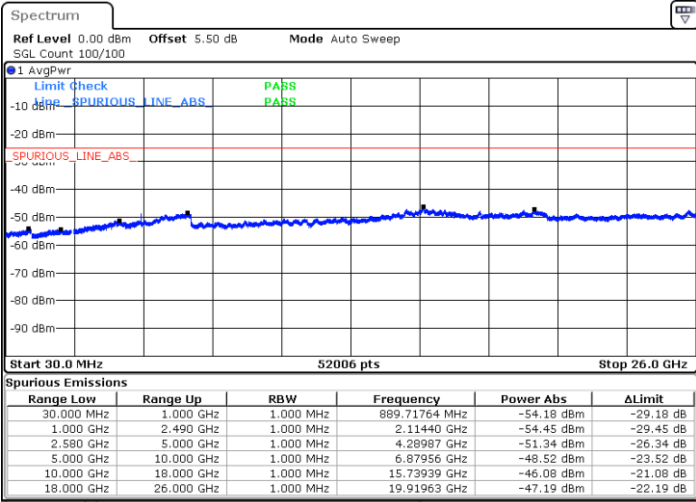

Date: 3.NOV.2017 09:03:39

Highest Channel / 16QAM

Date: 3.NOV.2017 09:04:33

LTE Band 7 / 10MHz

Lowest Channel / QPSK

Date: 3.NOV.2017 09:16:29

Lowest Channel / 16QAM

Date: 3.NOV.2017 09:17:22

LTE Band 7 / 10MHz

Middle Channel / QPSK

Middle Channel / 16QAM

Date: 3.NOV.2017 09:19:10

Date: 3.NOV.2017 09:18:16

Highest Channel / QPSK

Highest Channel / 16QAM

Date: 3.NOV.2017 09:20:04

Date: 3.NOV.2017 09:20:58

LTE Band 7 / 15MHz

Lowest Channel / QPSK

Lowest Channel / 16QAM

Date: 3.NOV.2017 09:32:53

Date: 3.NOV.2017 09:33:47

Middle Channel / QPSK

Middle Channel / 16QAM