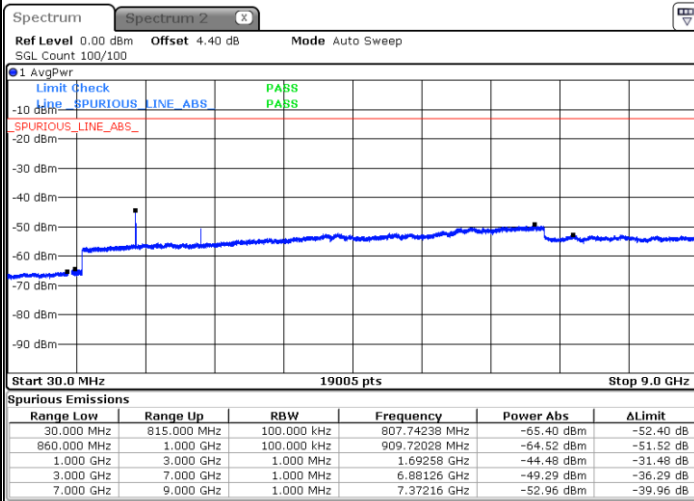

Date: 2 NOV.2017 23:26:54

Date: 2 NOV.2017 23:27:48

LTE Band 5 / 1.4MHz

Highest Channel / QPSK

Date: 2 NOV 2017 23:35:52

Highest Channel / 16QAM

Date: 2 NOV 2017 23:36:46

LTE Band 5 / 3MHz

Lowest Channel / QPSK

Date: 2 NOV 2017 23:44:49

Lowest Channel / 16QAM

Date: 2 NOV 2017 23:45:43

LTE Band 5 / 3MHz

Middle Channel / QPSK

Middle Channel / 16QAM

Date: 2.NOV.2017 23:47:18

Date: 2.NOV.2017 23:48:12

Highest Channel / QPSK

Highest Channel / 16QAM

Date: 2.NOV.2017 23:56:15

Date: 2.NOV.2017 23:57:10

LTE Band 5 / 5MHz

Lowest Channel / QPSK

Lowest Channel / 16QAM