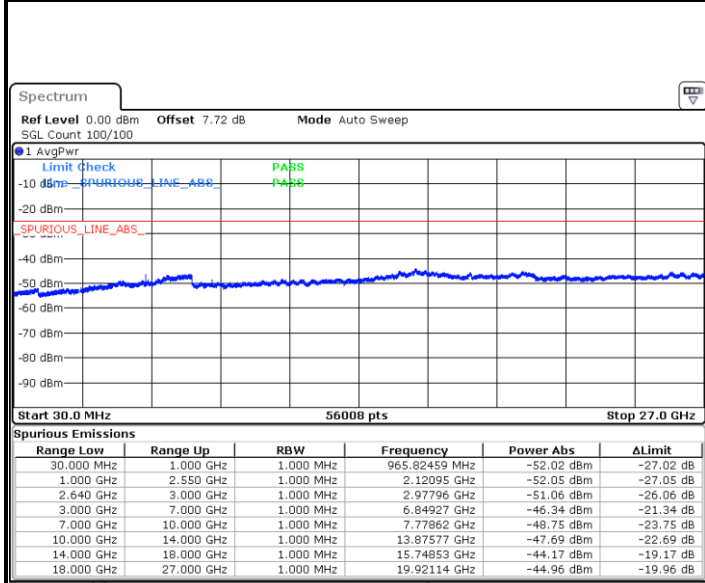

Lowest Channel / QPSK

Date: 3.NOV.2017 09:48:18

Lowest Channel / 16QAM

Date: 3.NOV.2017 09:50:12

LTE Band 7 / 20MHz

Middle Channel / QPSK

Middle Channel / 16QAM

Date: 3.NOV.2017 09:52:00

Date: 3.NOV.2017 09:51:06

Highest Channel / QPSK

Highest Channel / 16QAM

Date: 3.NOV.2017 09:52:54

Date: 3.NOV.2017 09:53:47

LTE Band 38 / 5MHz

Lowest Channel / QPSK

Date: 3.NOV.2017 10:36:03

Lowest Channel / 16QAM

Date: 3.NOV.2017 10:36:58

Middle Channel / QPSK

Date: 3.NOV.2017 10:37:52

Middle Channel / 16QAM

Date: 3.NOV.2017 10:38:47

LTE Band 38 / 5MHz

Highest Channel / QPSK

Date: 3.NOV.2017 10:39:42

Highest Channel / 16QAM

Date: 3.NOV.2017 10:40:36

LTE Band 38 / 10MHz

Lowest Channel / QPSK

Date: 3.NOV.2017 10:41:31

Lowest Channel / 16QAM

Date: 3.NOV.2017 10:42:25