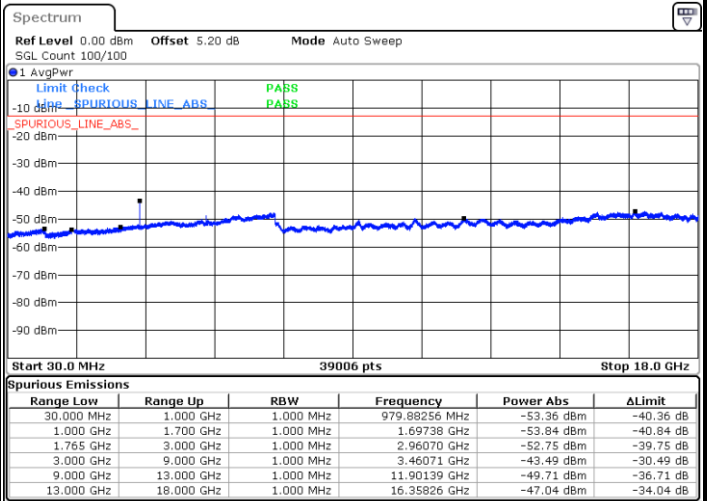

Date: 20 JAN 2018 10:15:01

LTE Band 4 / 5MHz

Lowest Channel / QPSK

Lowest Channel / 16QAM

Date: 20 JAN 2018 10:21:05

Date: 20 JAN 2018 10:21:59

Middle Channel / QPSK

Middle Channel / 16QAM

Date: 20 JAN 2018 10:23:34

Date: 20 JAN 2018 10:24:28

LTE Band 4 / 5MHz

Highest Channel / QPSK

Date: 20 JAN 2018 10:30:32

Highest Channel / 16QAM

Date: 20 JAN 2018 10:31:26

LTE Band 4 / 10MHz