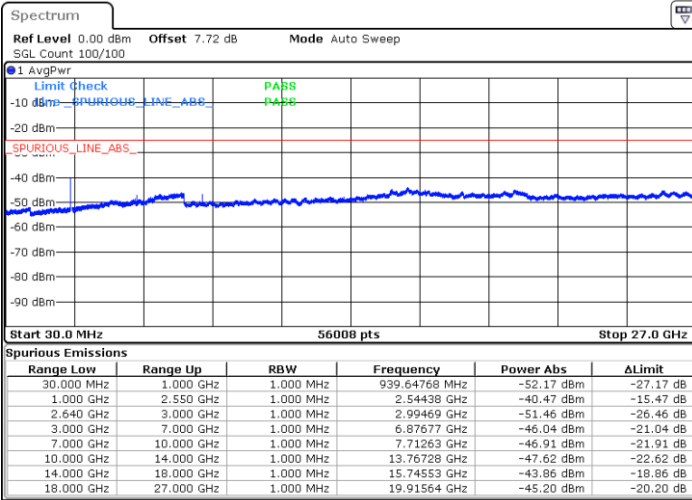

Date: 3.NOV.2017 10:39:42

Highest Channel / 16QAM

Date: 3.NOV.2017 10:40:36

LTE Band 38 / 10MHz

Lowest Channel / QPSK

Date: 3.NOV.2017 10:41:31

Lowest Channel / 16QAM

Date: 3.NOV.2017 10:42:25

LTE Band 38 / 10MHz

Middle Channel / QPSK

Middle Channel / 16QAM

Date: 3.NOV.2017 10:43:20

Date: 3.NOV.2017 10:44:15

Highest Channel / QPSK

Highest Channel / 16QAM

Date: 3.NOV.2017 10:45:09

Date: 3.NOV.2017 10:46:04

LTE Band 38 / 15MHz

Lowest Channel / QPSK

Lowest Channel / 16QAM

Date: 3.NOV.2017 10:46:58

Date: 3.NOV.2017 10:47:53

Middle Channel / QPSK

Middle Channel / 16QAM