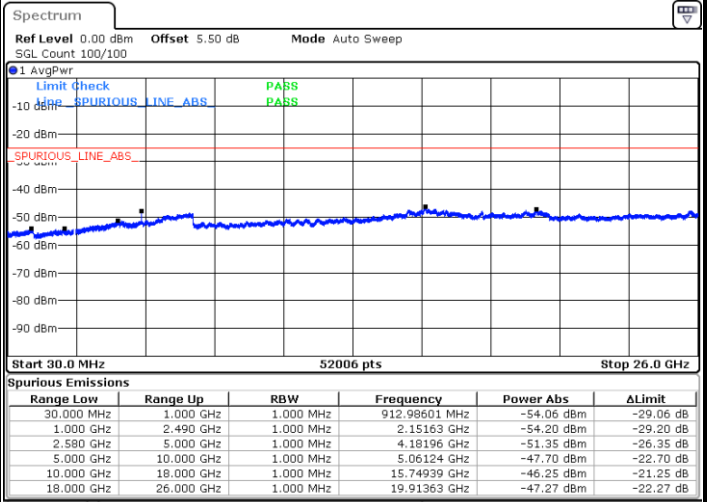

Lowest Channel / 16QAM

Date: 3.NOV.2017 09:00:58

Middle Channel / QPSK

Date: 3.NOV.2017 09:02:46

Middle Channel / 16QAM

Date: 3.NOV.2017 09:01:52

LTE Band 7 / 5MHz

Highest Channel / QPSK

Date: 3.NOV.2017 09:03:39

Highest Channel / 16QAM

Date: 3.NOV.2017 09:04:33

LTE Band 7 / 10MHz

Lowest Channel / QPSK

Date: 3.NOV.2017 09:16:29

Lowest Channel / 16QAM

Date: 3.NOV.2017 09:17:22

LTE Band 7 / 10MHz

Middle Channel / QPSK

Middle Channel / 16QAM

Date: 3.NOV.2017 09:19:10

Date: 3.NOV.2017 09:18:16

Highest Channel / QPSK

Highest Channel / 16QAM

Date: 3.NOV.2017 09:20:04