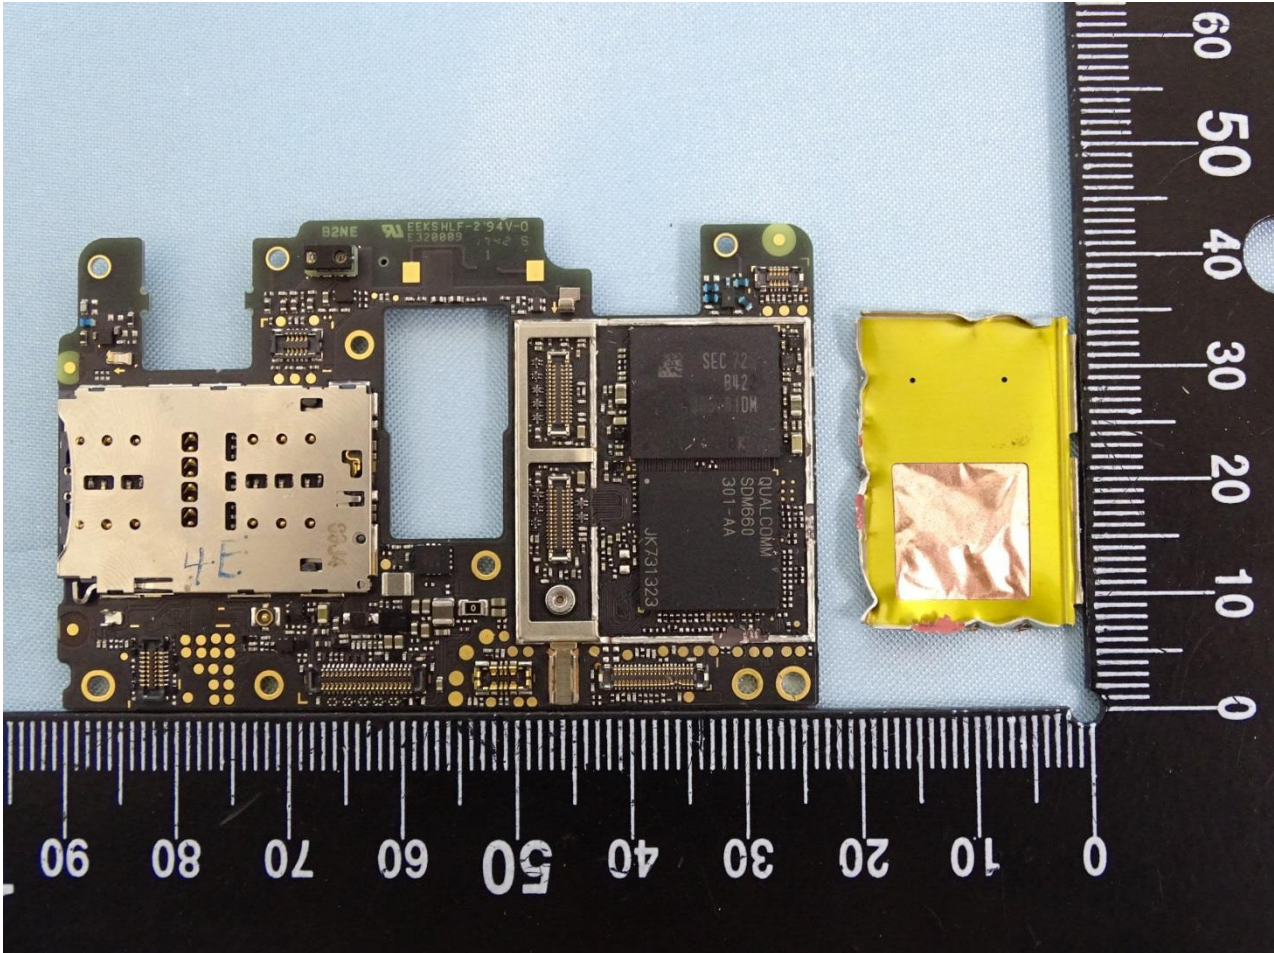

### 3. Internal Photograph of EUT

Brand Name: Nokia / Model Name: TA-1055

Brand Name: Nokia / Model Name: TA-1055

Brand Name: Nokia / Model Name: TA-1055

Brand Name: Nokia / Model Name: TA-1055

Brand Name: Nokia / Model Name: TA-1055

Brand Name: Nokia / Model Name: TA-1055

Brand Name: Nokia / Model Name: TA-1055

Brand Name: Nokia / Model Name: TA-1055

**Brand Name: Nokia / Model Name: TA-1055**

Brand Name: Nokia / Model Name: TA-1055

WWAN Main Antenna