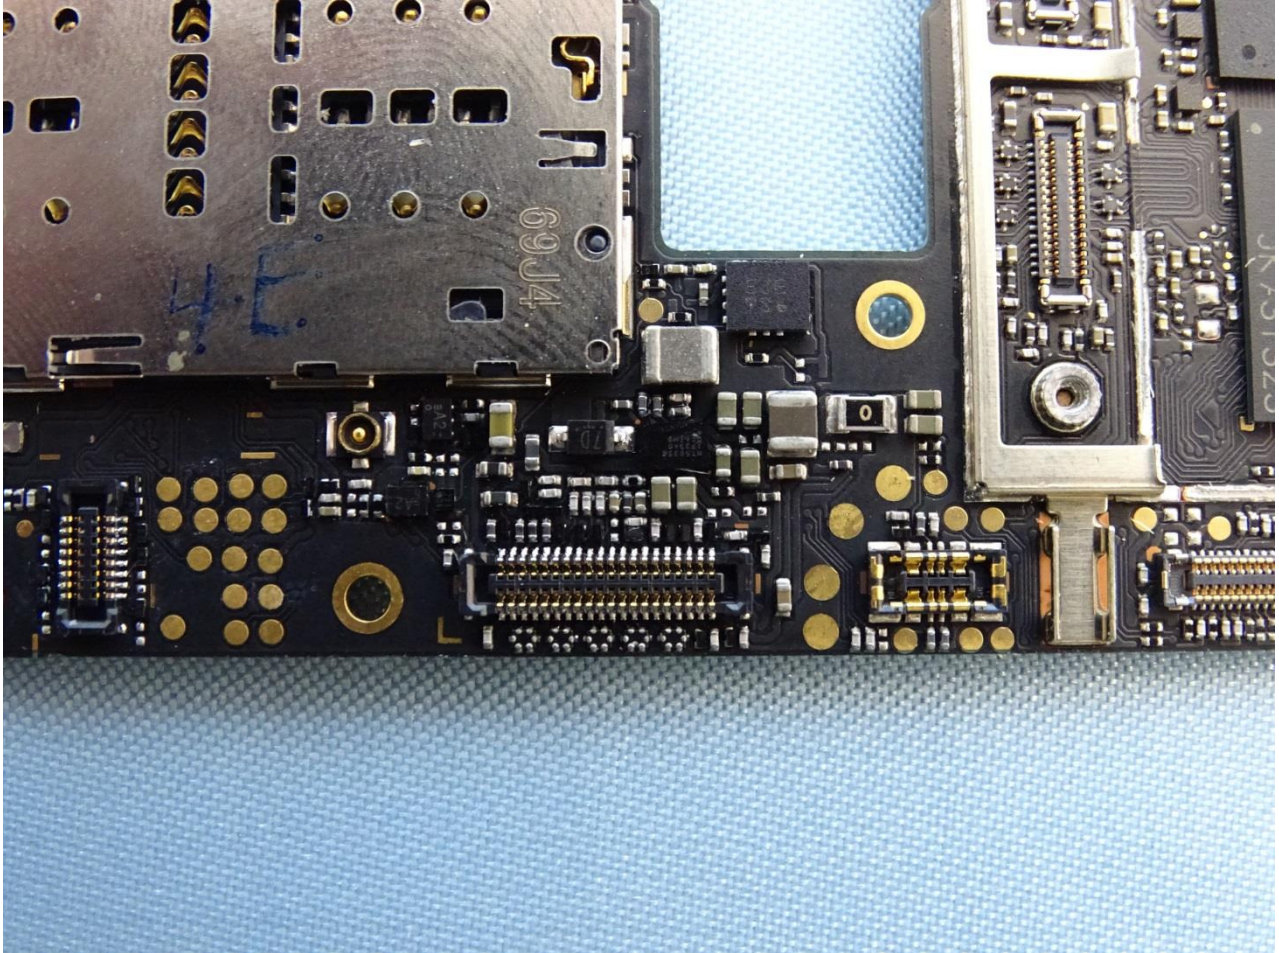

### 3. Internal Photograph of EUT

Brand Name: Nokia / Model Name: TA-1055

Brand Name: Nokia / Model Name: TA-1055

Brand Name: Nokia / Model Name: TA-1055

Brand Name: Nokia / Model Name: TA-1055

Brand Name: Nokia / Model Name: TA-1055

Brand Name: Nokia / Model Name: TA-1055

Brand Name: Nokia / Model Name: TA-1055

Brand Name: Nokia / Model Name: TA-1055

**Brand Name: Nokia / Model Name: TA-1055**

Brand Name: Nokia / Model Name: TA-1055

WWAN Main Antenna