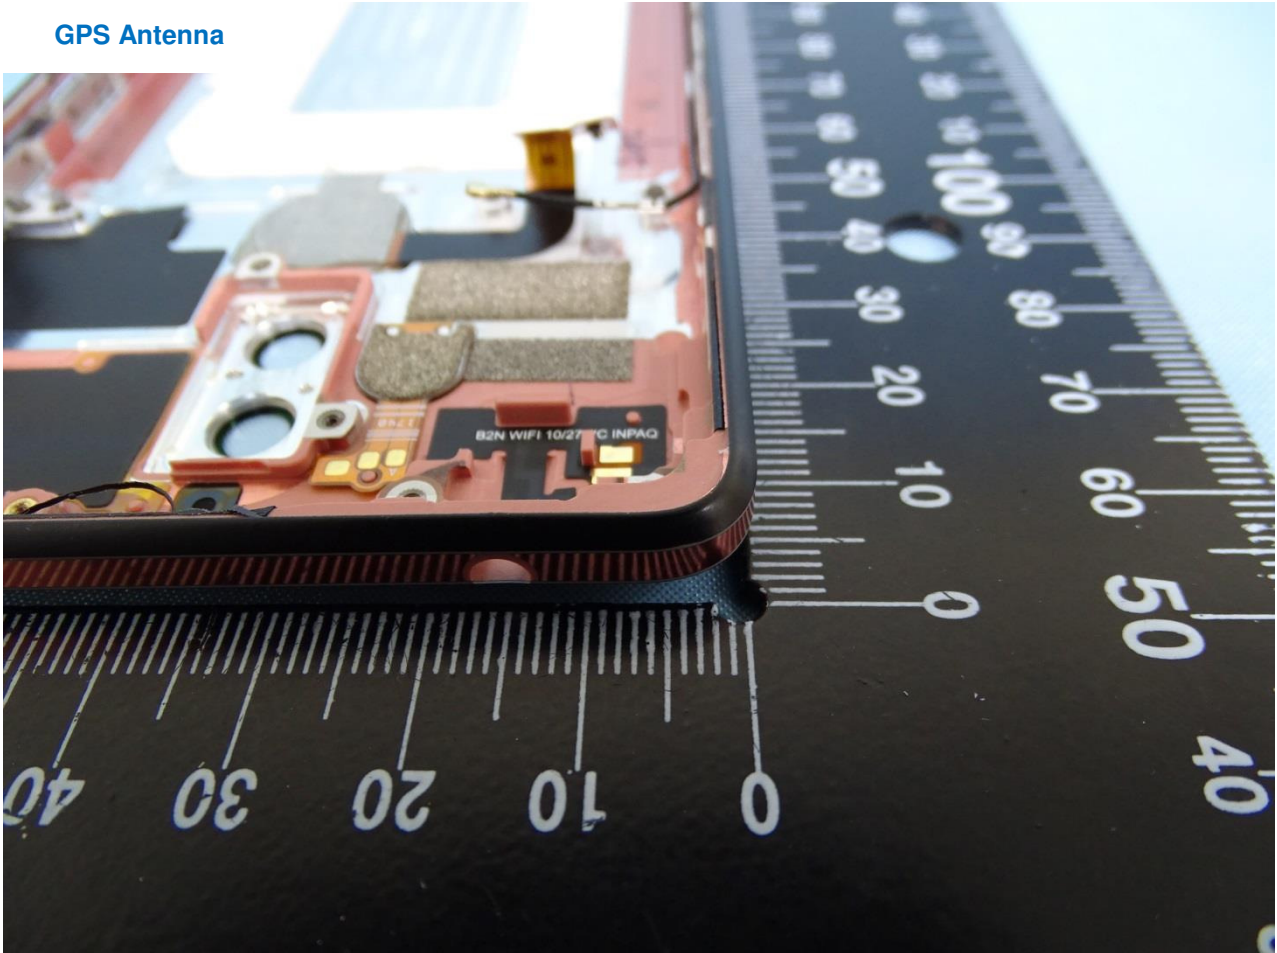

Brand Name: Nokia / Model Name: TA-1055

Bluetooth & WLAN Antenna

Brand Name: Nokia / Model Name: TA-1055

Diversity Antenna

Brand Name: Nokia / Model Name: TA-1055

GPS Antenna

Brand Name: Nokia / Model Name: TA-1055