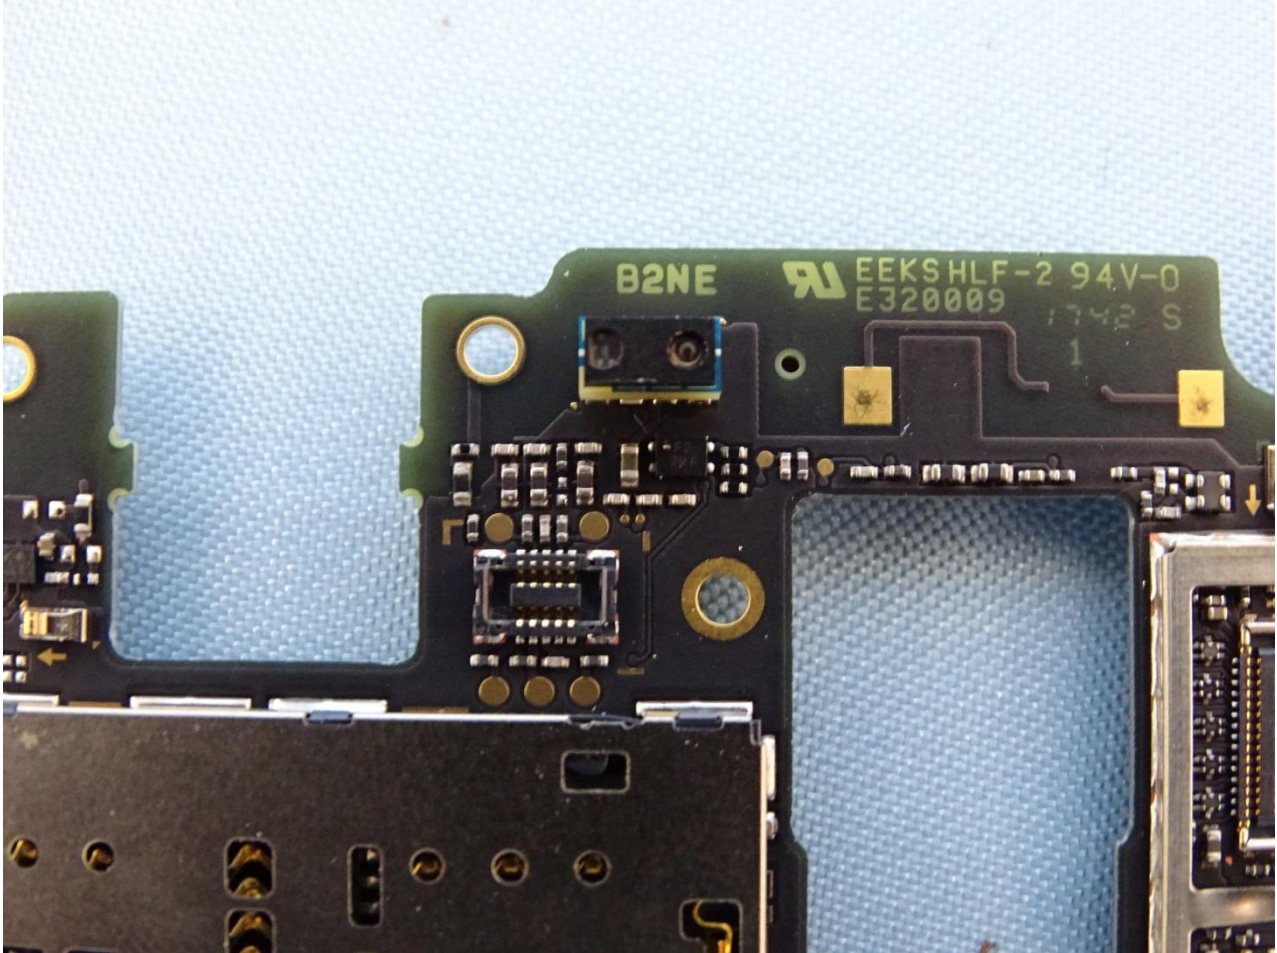

### 3. Internal Photograph of EUT

Brand Name: Nokia / Model Name: TA-1055

Brand Name: Nokia / Model Name: TA-1055

Brand Name: Nokia / Model Name: TA-1055

Brand Name: Nokia / Model Name: TA-1055

Brand Name: Nokia / Model Name: TA-1055

Brand Name: Nokia / Model Name: TA-1055

Brand Name: Nokia / Model Name: TA-1055

Brand Name: Nokia / Model Name: TA-1055

**Brand Name: Nokia / Model Name: TA-1055**

Brand Name: Nokia / Model Name: TA-1055

WWAN Main Antenna

Brand Name: Nokia / Model Name: TA-1055

Bluetooth & WLAN Antenna

Brand Name: Nokia / Model Name: TA-1055

Diversity Antenna

Brand Name: Nokia / Model Name: TA-1055

GPS Antenna

Brand Name: Nokia / Model Name: TA-1055