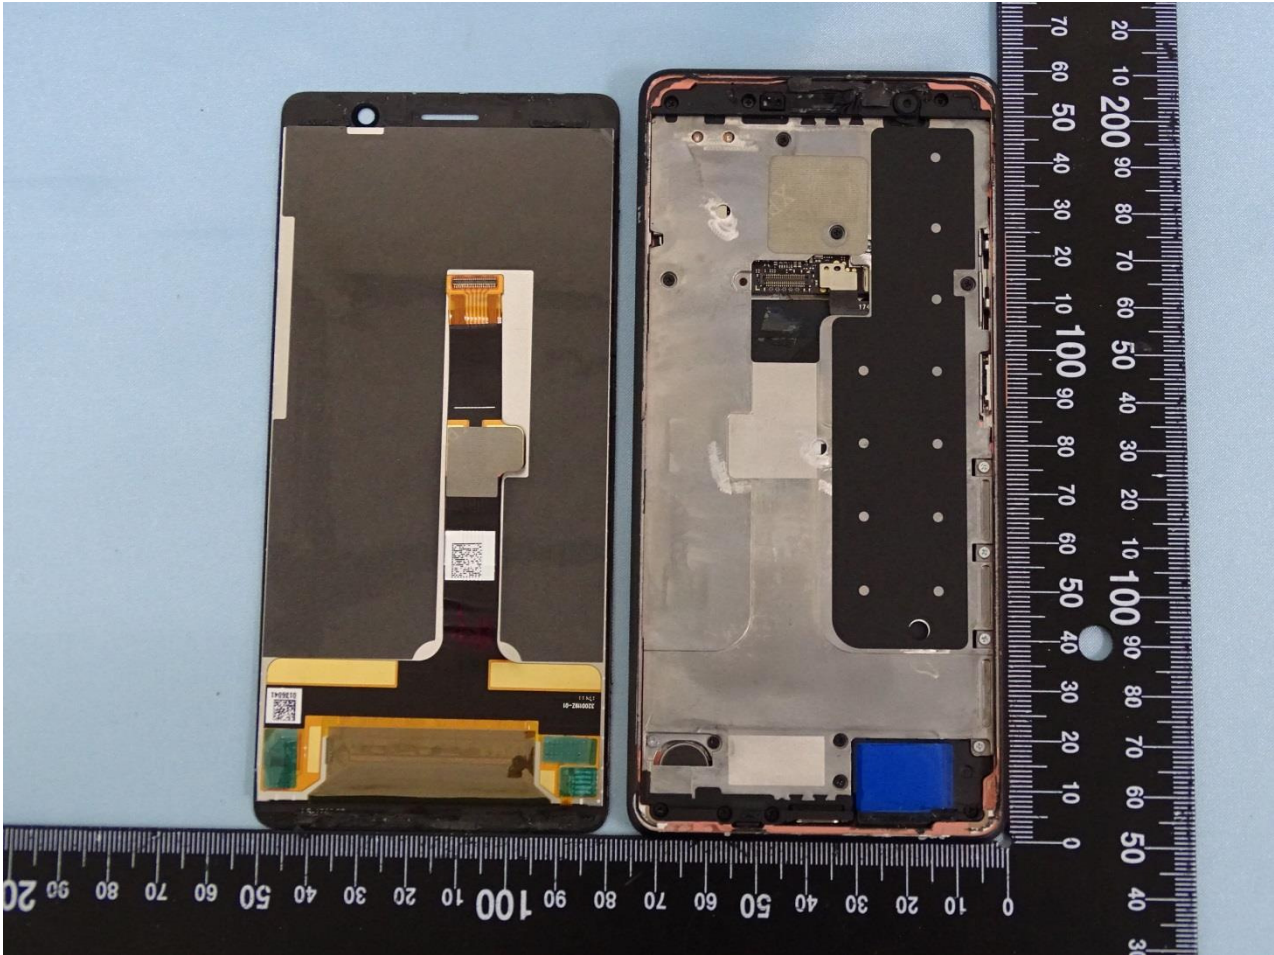

### 3. Internal Photograph of EUT

Brand Name: Nokia / Model Name: TA-1055

Brand Name: Nokia / Model Name: TA-1055

Brand Name: Nokia / Model Name: TA-1055

Brand Name: Nokia / Model Name: TA-1055

Brand Name: Nokia / Model Name: TA-1055

Brand Name: Nokia / Model Name: TA-1055

Brand Name: Nokia / Model Name: TA-1055

Brand Name: Nokia / Model Name: TA-1055

**Brand Name: Nokia / Model Name: TA-1055**

Brand Name: Nokia / Model Name: TA-1055

WWAN Main Antenna