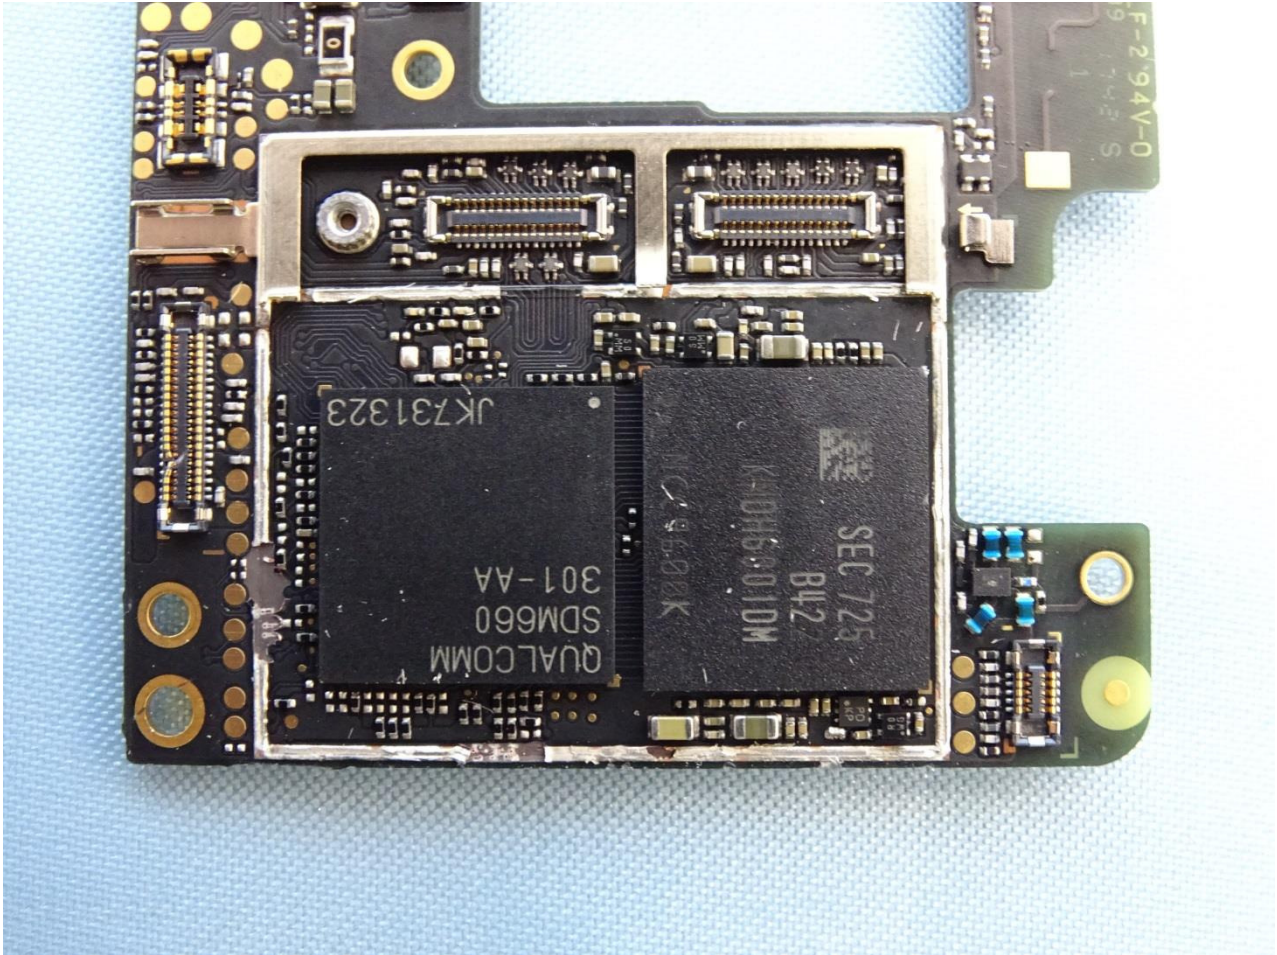

### 3. Internal Photograph of EUT

Brand Name: Nokia / Model Name: TA-1055

Brand Name: Nokia / Model Name: TA-1055

Brand Name: Nokia / Model Name: TA-1055

Brand Name: Nokia / Model Name: TA-1055

Brand Name: Nokia / Model Name: TA-1055

Brand Name: Nokia / Model Name: TA-1055

Brand Name: Nokia / Model Name: TA-1055

Brand Name: Nokia / Model Name: TA-1055

**Brand Name: Nokia / Model Name: TA-1055**

Brand Name: Nokia / Model Name: TA-1055

WWAN Main Antenna