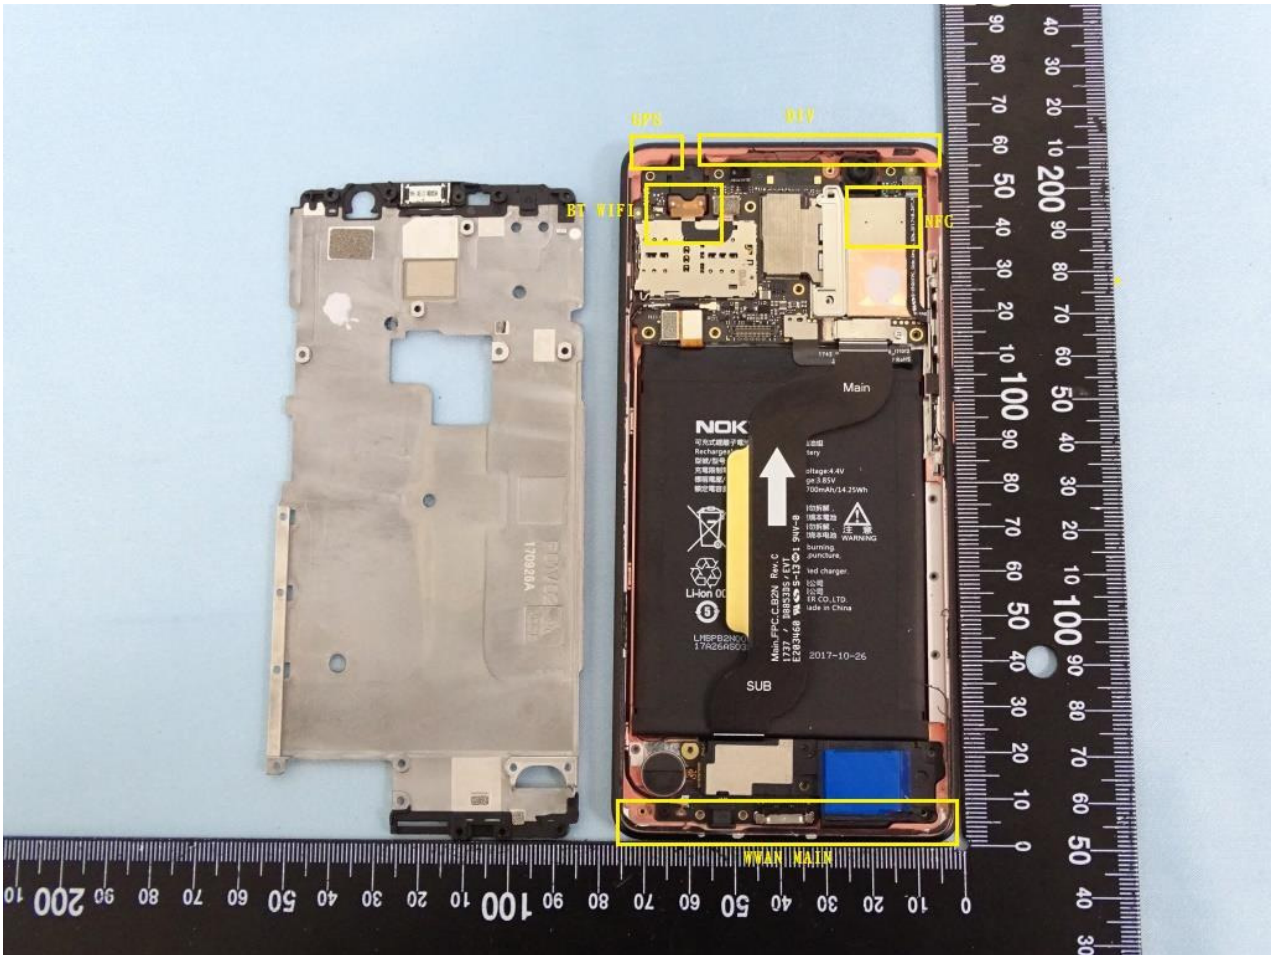

### 3. Internal Photograph of EUT

Brand Name: Nokia / Model Name: TA-1055

Brand Name: Nokia / Model Name: TA-1055

Brand Name: Nokia / Model Name: TA-1055

Brand Name: Nokia / Model Name: TA-1055

Brand Name: Nokia / Model Name: TA-1055

Brand Name: Nokia / Model Name: TA-1055

Brand Name: Nokia / Model Name: TA-1055

Brand Name: Nokia / Model Name: TA-1055

**Brand Name: Nokia / Model Name: TA-1055**

Brand Name: Nokia / Model Name: TA-1055

WWAN Main Antenna