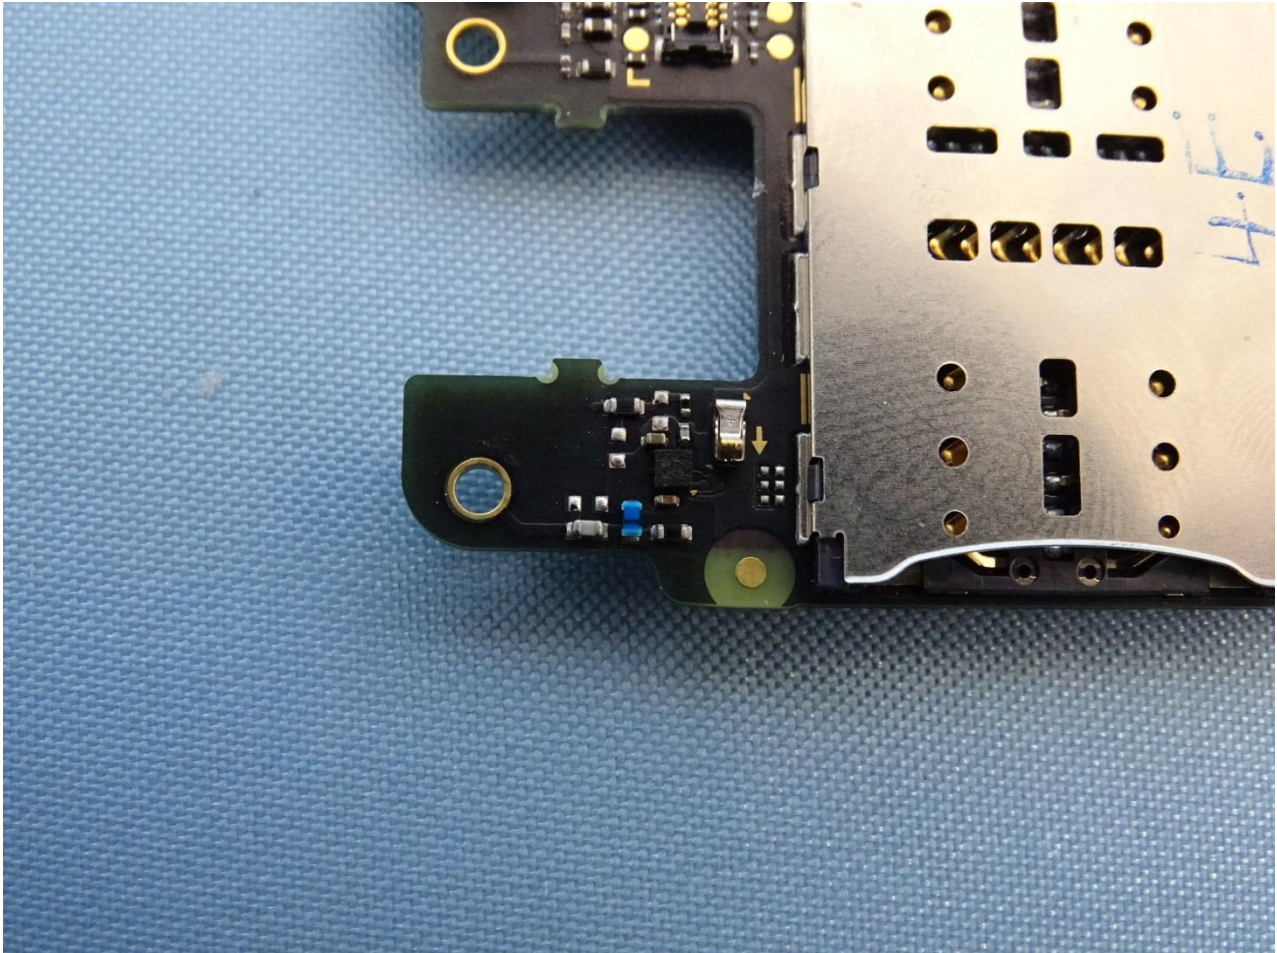

### 3. Internal Photograph of EUT

Brand Name: Nokia / Model Name: TA-1055

Brand Name: Nokia / Model Name: TA-1055

Brand Name: Nokia / Model Name: TA-1055

Brand Name: Nokia / Model Name: TA-1055

Brand Name: Nokia / Model Name: TA-1055

Brand Name: Nokia / Model Name: TA-1055

Brand Name: Nokia / Model Name: TA-1055

Brand Name: Nokia / Model Name: TA-1055

**Brand Name: Nokia / Model Name: TA-1055**

Brand Name: Nokia / Model Name: TA-1055

WWAN Main Antenna