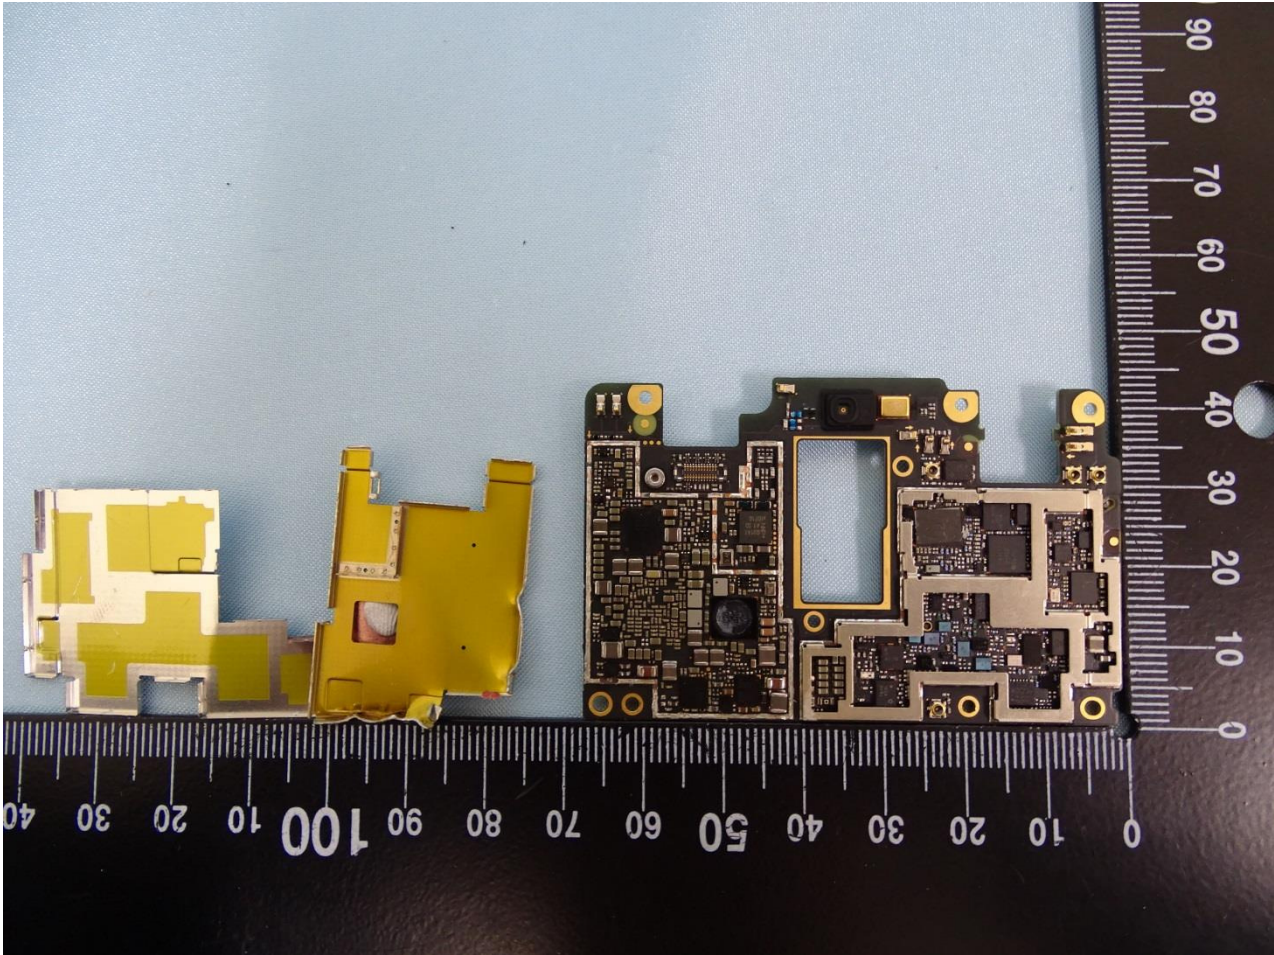

### 3. Internal Photograph of EUT

Brand Name: Nokia / Model Name: TA-1055

Brand Name: Nokia / Model Name: TA-1055

Brand Name: Nokia / Model Name: TA-1055

Brand Name: Nokia / Model Name: TA-1055

Brand Name: Nokia / Model Name: TA-1055

Brand Name: Nokia / Model Name: TA-1055

Brand Name: Nokia / Model Name: TA-1055

Brand Name: Nokia / Model Name: TA-1055

**Brand Name: Nokia / Model Name: TA-1055**

Brand Name: Nokia / Model Name: TA-1055

WWAN Main Antenna