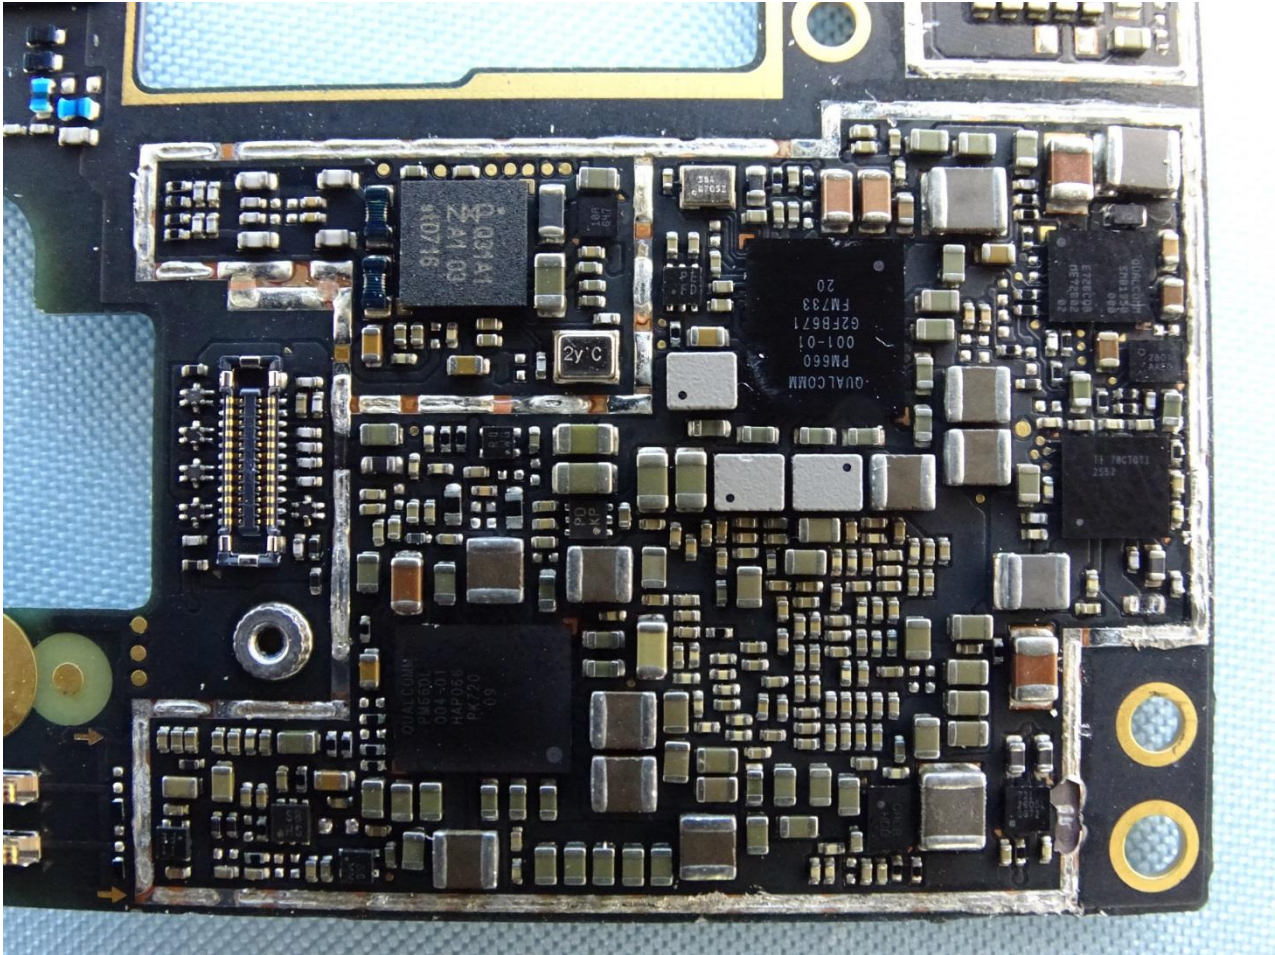

### 3. Internal Photograph of EUT

Brand Name: Nokia / Model Name: TA-1055

Brand Name: Nokia / Model Name: TA-1055

Brand Name: Nokia / Model Name: TA-1055

Brand Name: Nokia / Model Name: TA-1055

Brand Name: Nokia / Model Name: TA-1055

Brand Name: Nokia / Model Name: TA-1055

Brand Name: Nokia / Model Name: TA-1055

Brand Name: Nokia / Model Name: TA-1055

**Brand Name: Nokia / Model Name: TA-1055**

Brand Name: Nokia / Model Name: TA-1055

WWAN Main Antenna