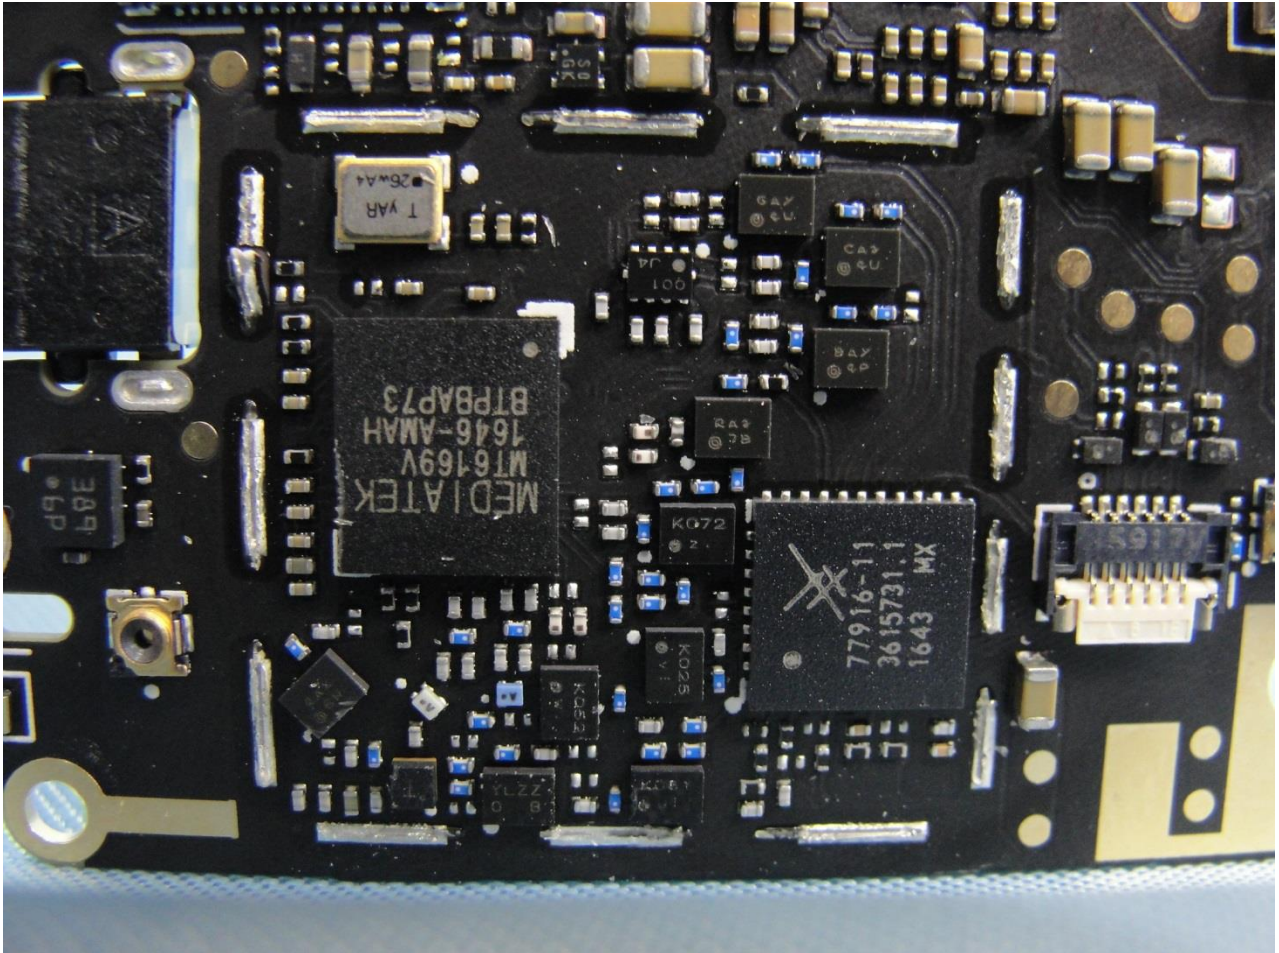

3. Internal Photograph of EUT

Brand Name: NOKIA / Model Name: TA-1038

Brand Name: NOKIA / Model Name: TA-1038

Brand Name: NOKIA / Model Name: TA-1038

Brand Name: NOKIA / Model Name: TA-1038

Brand Name: NOKIA / Model Name: TA-1038

Brand Name: NOKIA / Model Name: TA-1038

Brand Name: NOKIA / Model Name: TA-1038

Brand Name: NOKIA / Model Name: TA-1038

Brand Name: NOKIA / Model Name: TA-1038

Brand Name: NOKIA / Model Name: TA-1038

WWAN Main Antenna

Brand Name: NOKIA / Model Name: TA-1038

Brand Name: NOKIA / Model Name: TA-1038

Diversity Antenna

Brand Name: NOKIA / Model Name: TA-1038

Brand Name: NOKIA / Model Name: TA-1038

WLAN (2.4GHz) Antenna & GPS Antenna & Bluetooth Antenna

Brand Name: NOKIA / Model Name: TA-1038

Brand Name: NOKIA / Model Name: TA-1038

WLAN (5GHz) Antenna

Brand Name: NOKIA / Model Name: TA-1038

Brand Name: NOKIA / Model Name: TA-1038

NFC Antenna