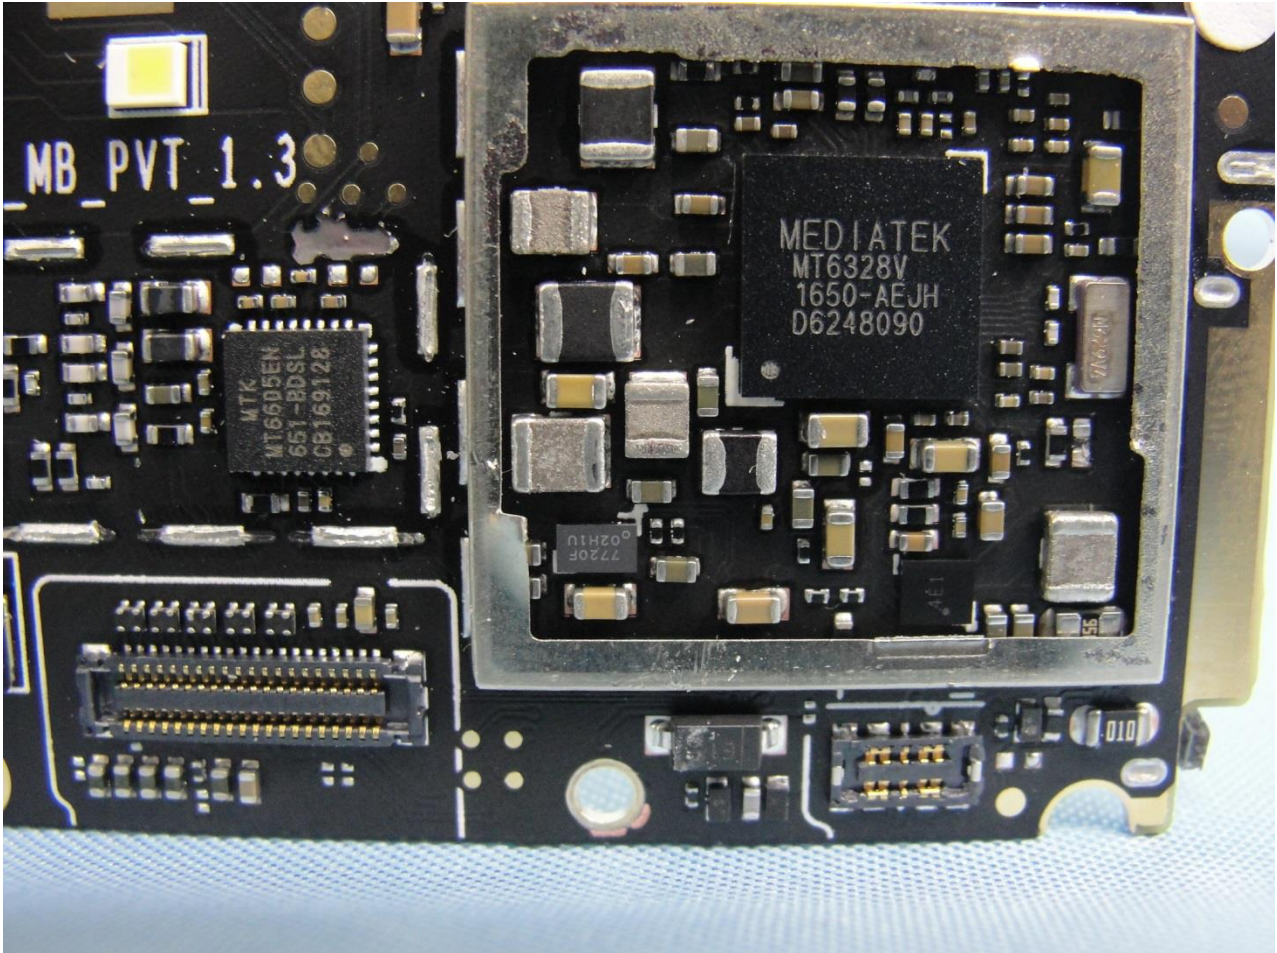

3. Internal Photograph of EUT

Brand Name: NOKIA / Model Name: TA-1038

Brand Name: NOKIA / Model Name: TA-1038

Brand Name: NOKIA / Model Name: TA-1038

Brand Name: NOKIA / Model Name: TA-1038

Brand Name: NOKIA / Model Name: TA-1038

Brand Name: NOKIA / Model Name: TA-1038

Brand Name: NOKIA / Model Name: TA-1038

Brand Name: NOKIA / Model Name: TA-1038

Brand Name: NOKIA / Model Name: TA-1038

Brand Name: NOKIA / Model Name: TA-1038

WWAN Main Antenna

Brand Name: NOKIA / Model Name: TA-1038

Brand Name: NOKIA / Model Name: TA-1038

Diversity Antenna

Brand Name: NOKIA / Model Name: TA-1038

Brand Name: NOKIA / Model Name: TA-1038

WLAN (2.4GHz) Antenna & GPS Antenna & Bluetooth Antenna

Brand Name: NOKIA / Model Name: TA-1038

Brand Name: NOKIA / Model Name: TA-1038

WLAN (5GHz) Antenna

Brand Name: NOKIA / Model Name: TA-1038

Brand Name: NOKIA / Model Name: TA-1038

NFC Antenna