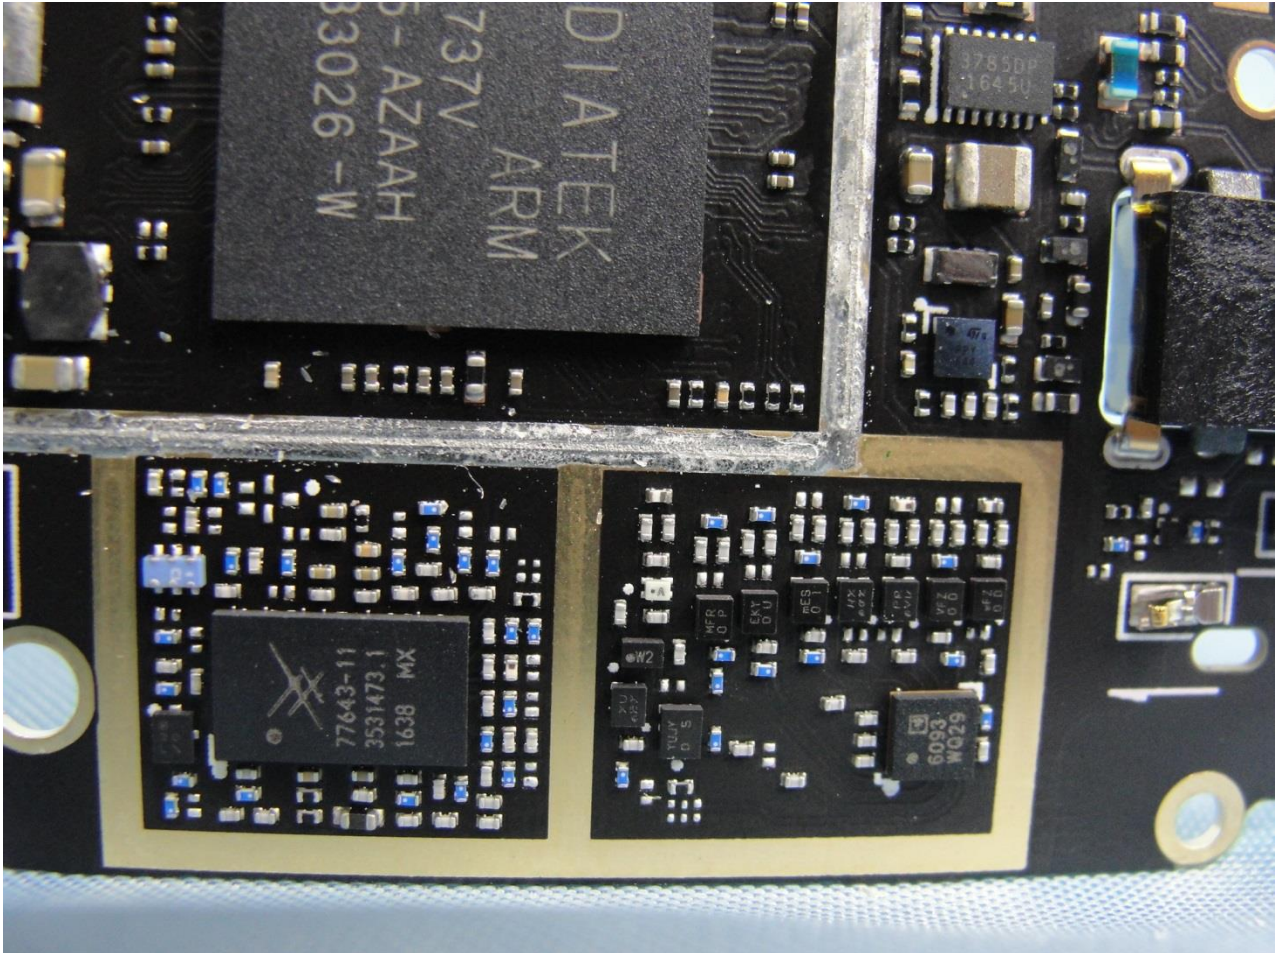

3. Internal Photograph of EUT

Brand Name: NOKIA / Model Name: TA-1038

Brand Name: NOKIA / Model Name: TA-1038

Brand Name: NOKIA / Model Name: TA-1038

Brand Name: NOKIA / Model Name: TA-1038

Brand Name: NOKIA / Model Name: TA-1038

Brand Name: NOKIA / Model Name: TA-1038

Brand Name: NOKIA / Model Name: TA-1038

Brand Name: NOKIA / Model Name: TA-1038

Brand Name: NOKIA / Model Name: TA-1038

Brand Name: NOKIA / Model Name: TA-1038

WWAN Main Antenna

Brand Name: NOKIA / Model Name: TA-1038

Brand Name: NOKIA / Model Name: TA-1038

Diversity Antenna

Brand Name: NOKIA / Model Name: TA-1038

Brand Name: NOKIA / Model Name: TA-1038

WLAN (2.4GHz) Antenna & GPS Antenna & Bluetooth Antenna

Brand Name: NOKIA / Model Name: TA-1038

Brand Name: NOKIA / Model Name: TA-1038

WLAN (5GHz) Antenna

Brand Name: NOKIA / Model Name: TA-1038

Brand Name: NOKIA / Model Name: TA-1038

NFC Antenna