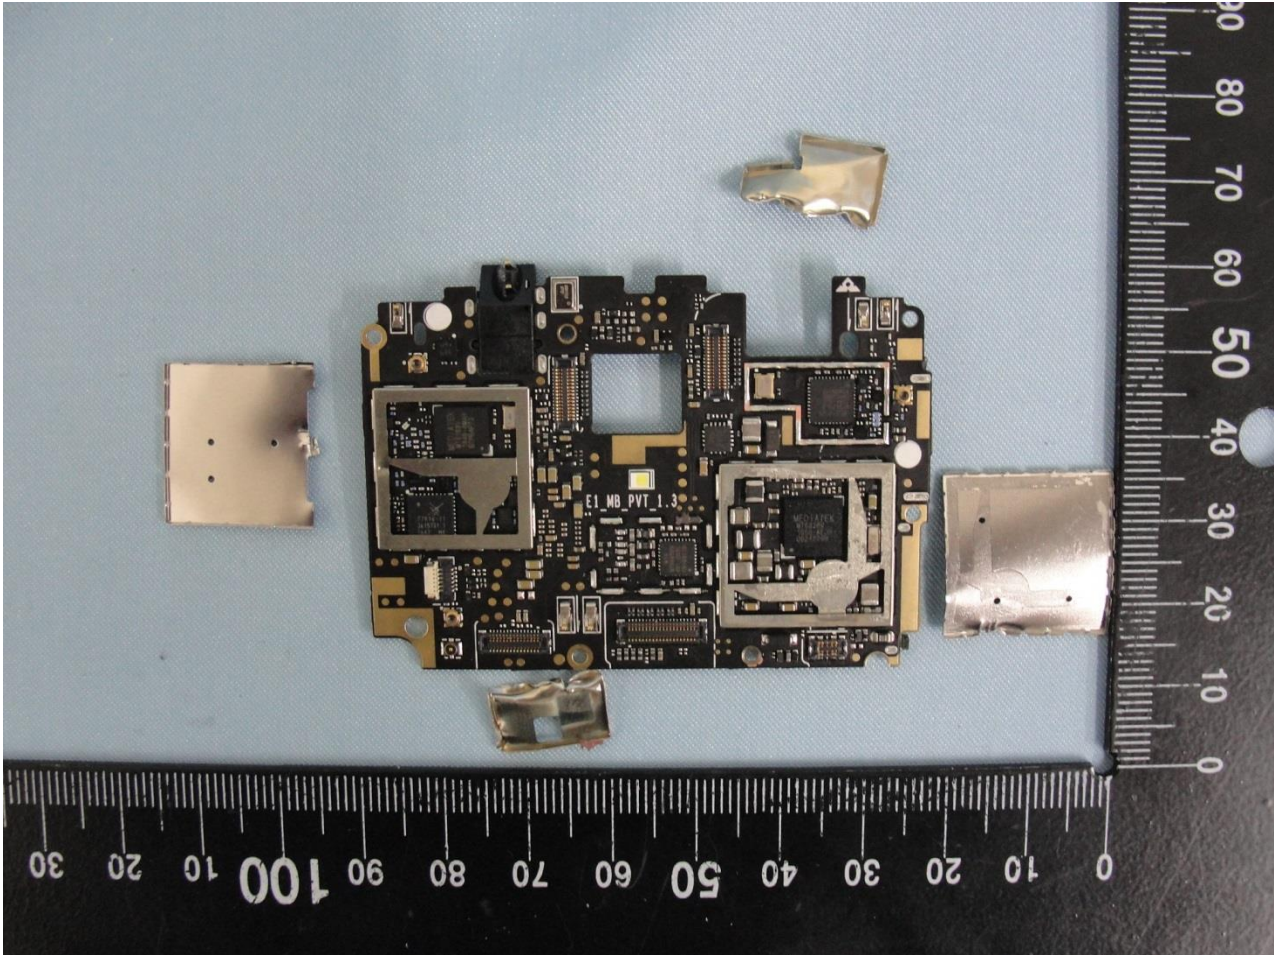

3. Internal Photograph of EUT

Brand Name: NOKIA / Model Name: TA-1038

Brand Name: NOKIA / Model Name: TA-1038

Brand Name: NOKIA / Model Name: TA-1038

Brand Name: NOKIA / Model Name: TA-1038

Brand Name: NOKIA / Model Name: TA-1038

Brand Name: NOKIA / Model Name: TA-1038

Brand Name: NOKIA / Model Name: TA-1038

Brand Name: NOKIA / Model Name: TA-1038

Brand Name: NOKIA / Model Name: TA-1038

Brand Name: NOKIA / Model Name: TA-1038

WWAN Main Antenna

Brand Name: NOKIA / Model Name: TA-1038

Brand Name: NOKIA / Model Name: TA-1038

Diversity Antenna

Brand Name: NOKIA / Model Name: TA-1038

Brand Name: NOKIA / Model Name: TA-1038

WLAN (2.4GHz) Antenna & GPS Antenna & Bluetooth Antenna

Brand Name: NOKIA / Model Name: TA-1038

Brand Name: NOKIA / Model Name: TA-1038

WLAN (5GHz) Antenna

Brand Name: NOKIA / Model Name: TA-1038

Brand Name: NOKIA / Model Name: TA-1038

NFC Antenna