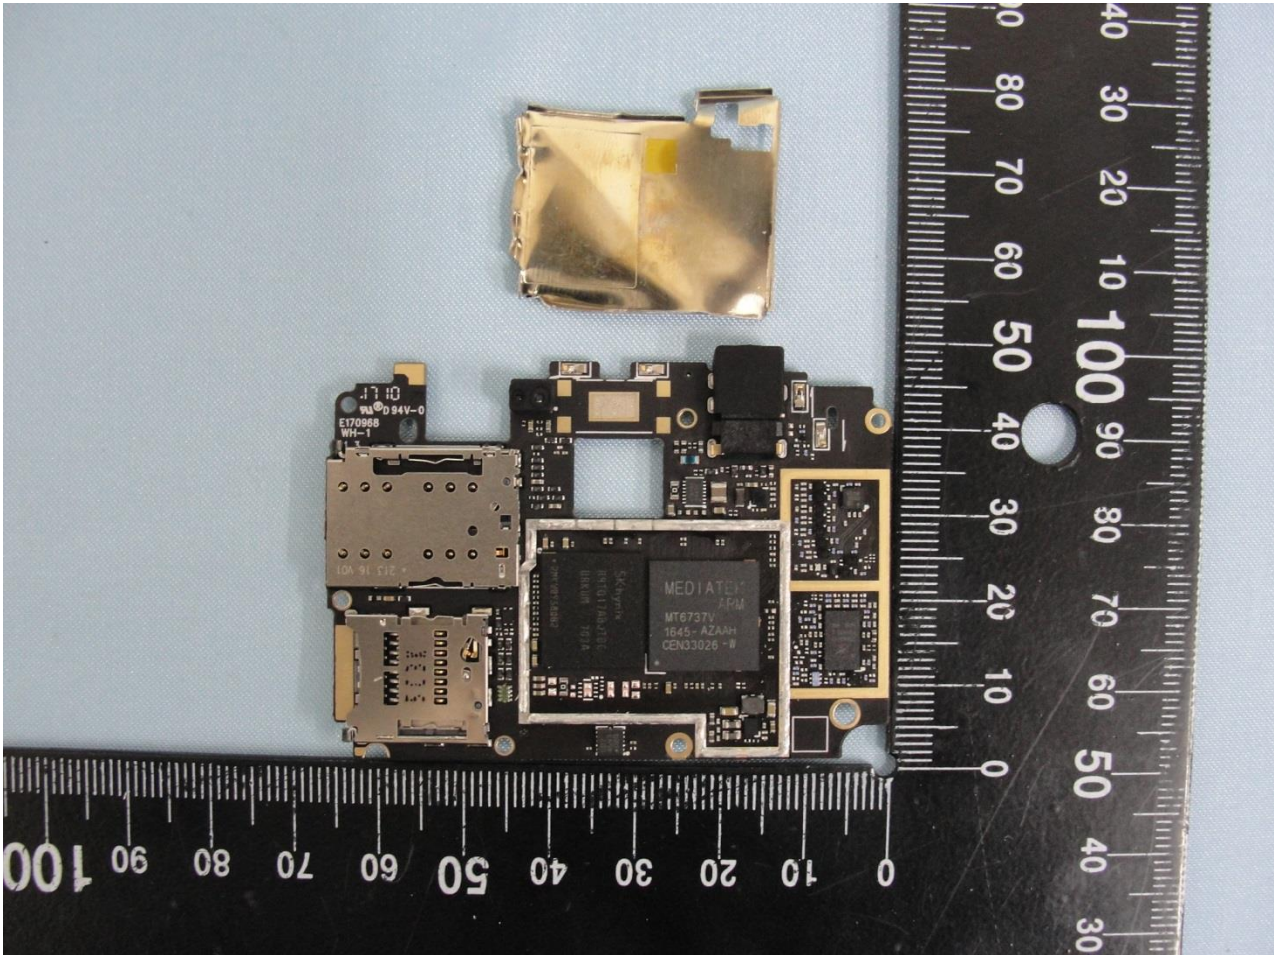

3. Internal Photograph of EUT

Brand Name: NOKIA / Model Name: TA-1038

Brand Name: NOKIA / Model Name: TA-1038

Brand Name: NOKIA / Model Name: TA-1038

Brand Name: NOKIA / Model Name: TA-1038

Brand Name: NOKIA / Model Name: TA-1038

Brand Name: NOKIA / Model Name: TA-1038

Brand Name: NOKIA / Model Name: TA-1038

Brand Name: NOKIA / Model Name: TA-1038

Brand Name: NOKIA / Model Name: TA-1038

Brand Name: NOKIA / Model Name: TA-1038

WWAN Main Antenna

Brand Name: NOKIA / Model Name: TA-1038

Brand Name: NOKIA / Model Name: TA-1038

Diversity Antenna

Brand Name: NOKIA / Model Name: TA-1038

Brand Name: NOKIA / Model Name: TA-1038

WLAN (2.4GHz) Antenna & GPS Antenna & Bluetooth Antenna

Brand Name: NOKIA / Model Name: TA-1038

Brand Name: NOKIA / Model Name: TA-1038

WLAN (5GHz) Antenna

Brand Name: NOKIA / Model Name: TA-1038

Brand Name: NOKIA / Model Name: TA-1038

NFC Antenna