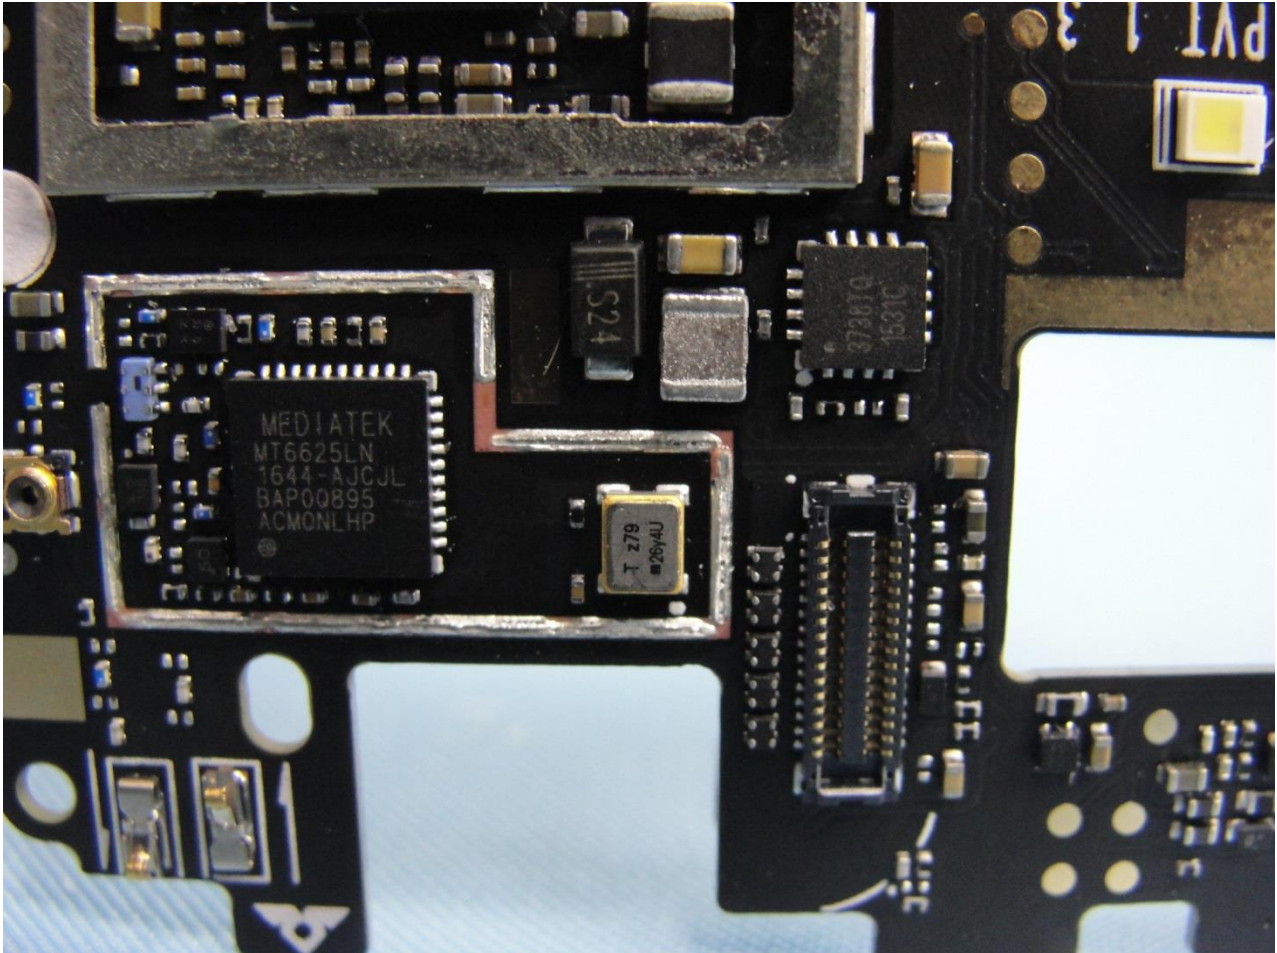

3. Internal Photograph of EUT

Brand Name: NOKIA / Model Name: TA-1038

Brand Name: NOKIA / Model Name: TA-1038

Brand Name: NOKIA / Model Name: TA-1038

Brand Name: NOKIA / Model Name: TA-1038

Brand Name: NOKIA / Model Name: TA-1038

Brand Name: NOKIA / Model Name: TA-1038

Brand Name: NOKIA / Model Name: TA-1038

Brand Name: NOKIA / Model Name: TA-1038

Brand Name: NOKIA / Model Name: TA-1038

Brand Name: NOKIA / Model Name: TA-1038

WWAN Main Antenna

Brand Name: NOKIA / Model Name: TA-1038

Brand Name: NOKIA / Model Name: TA-1038

Diversity Antenna

Brand Name: NOKIA / Model Name: TA-1038

Brand Name: NOKIA / Model Name: TA-1038

WLAN (2.4GHz) Antenna & GPS Antenna & Bluetooth Antenna

Brand Name: NOKIA / Model Name: TA-1038

Brand Name: NOKIA / Model Name: TA-1038

WLAN (5GHz) Antenna

Brand Name: NOKIA / Model Name: TA-1038

Brand Name: NOKIA / Model Name: TA-1038

NFC Antenna