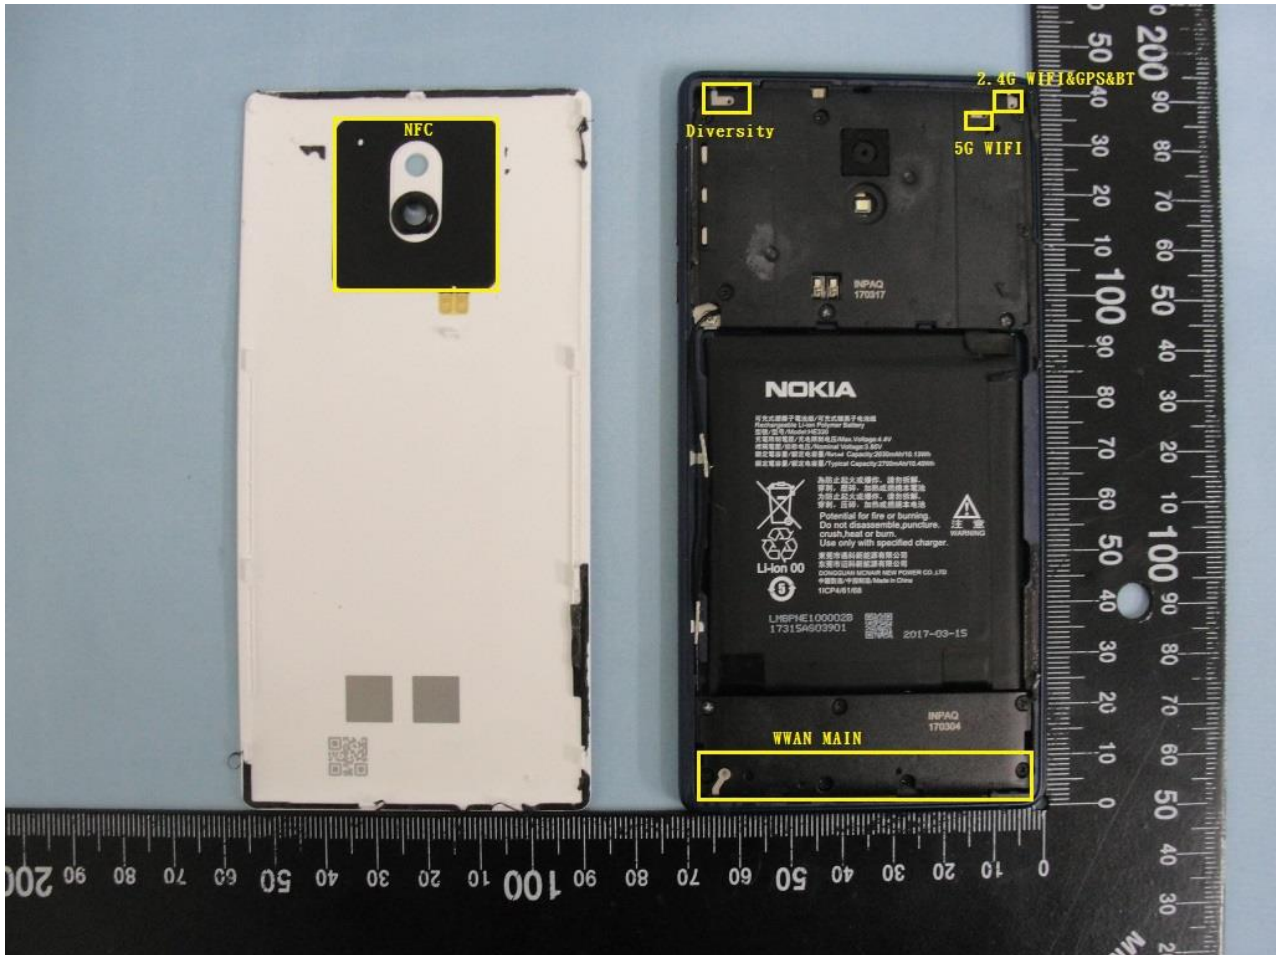

3. Internal Photograph of EUT

Brand Name: NOKIA / Model Name: TA-1038

Brand Name: NOKIA / Model Name: TA-1038

Brand Name: NOKIA / Model Name: TA-1038

Brand Name: NOKIA / Model Name: TA-1038

Brand Name: NOKIA / Model Name: TA-1038

Brand Name: NOKIA / Model Name: TA-1038

Brand Name: NOKIA / Model Name: TA-1038

Brand Name: NOKIA / Model Name: TA-1038

Brand Name: NOKIA / Model Name: TA-1038

Brand Name: NOKIA / Model Name: TA-1038

WWAN Main Antenna