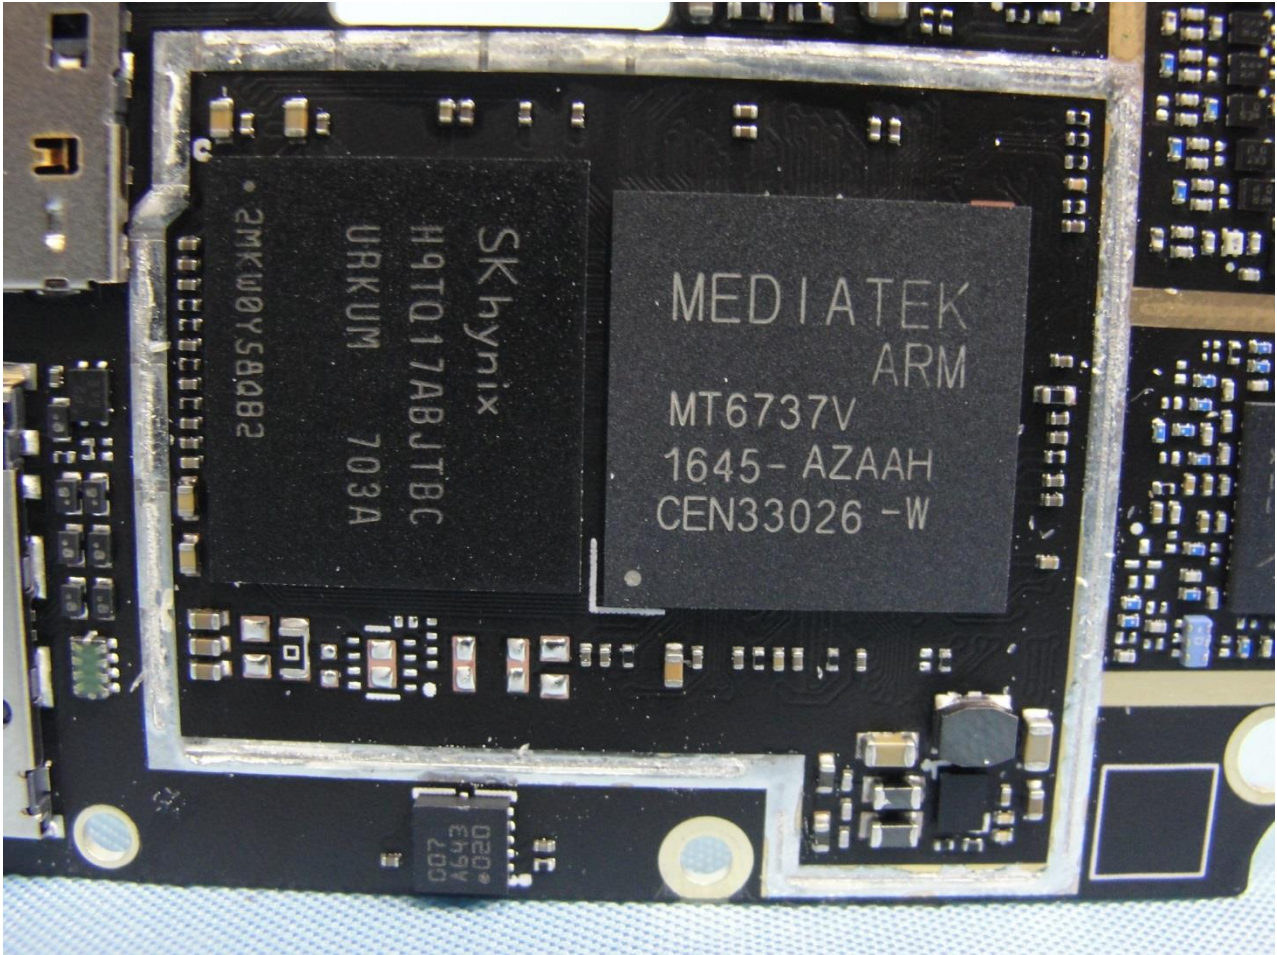

3. Internal Photograph of EUT

Brand Name: NOKIA / Model Name: TA-1038

Brand Name: NOKIA / Model Name: TA-1038

Brand Name: NOKIA / Model Name: TA-1038

Brand Name: NOKIA / Model Name: TA-1038

Brand Name: NOKIA / Model Name: TA-1038

Brand Name: NOKIA / Model Name: TA-1038

Brand Name: NOKIA / Model Name: TA-1038

Brand Name: NOKIA / Model Name: TA-1038

Brand Name: NOKIA / Model Name: TA-1038

Brand Name: NOKIA / Model Name: TA-1038

WWAN Main Antenna

Brand Name: NOKIA / Model Name: TA-1038

Brand Name: NOKIA / Model Name: TA-1038

Diversity Antenna

Brand Name: NOKIA / Model Name: TA-1038

Brand Name: NOKIA / Model Name: TA-1038

WLAN (2.4GHz) Antenna & GPS Antenna & Bluetooth Antenna