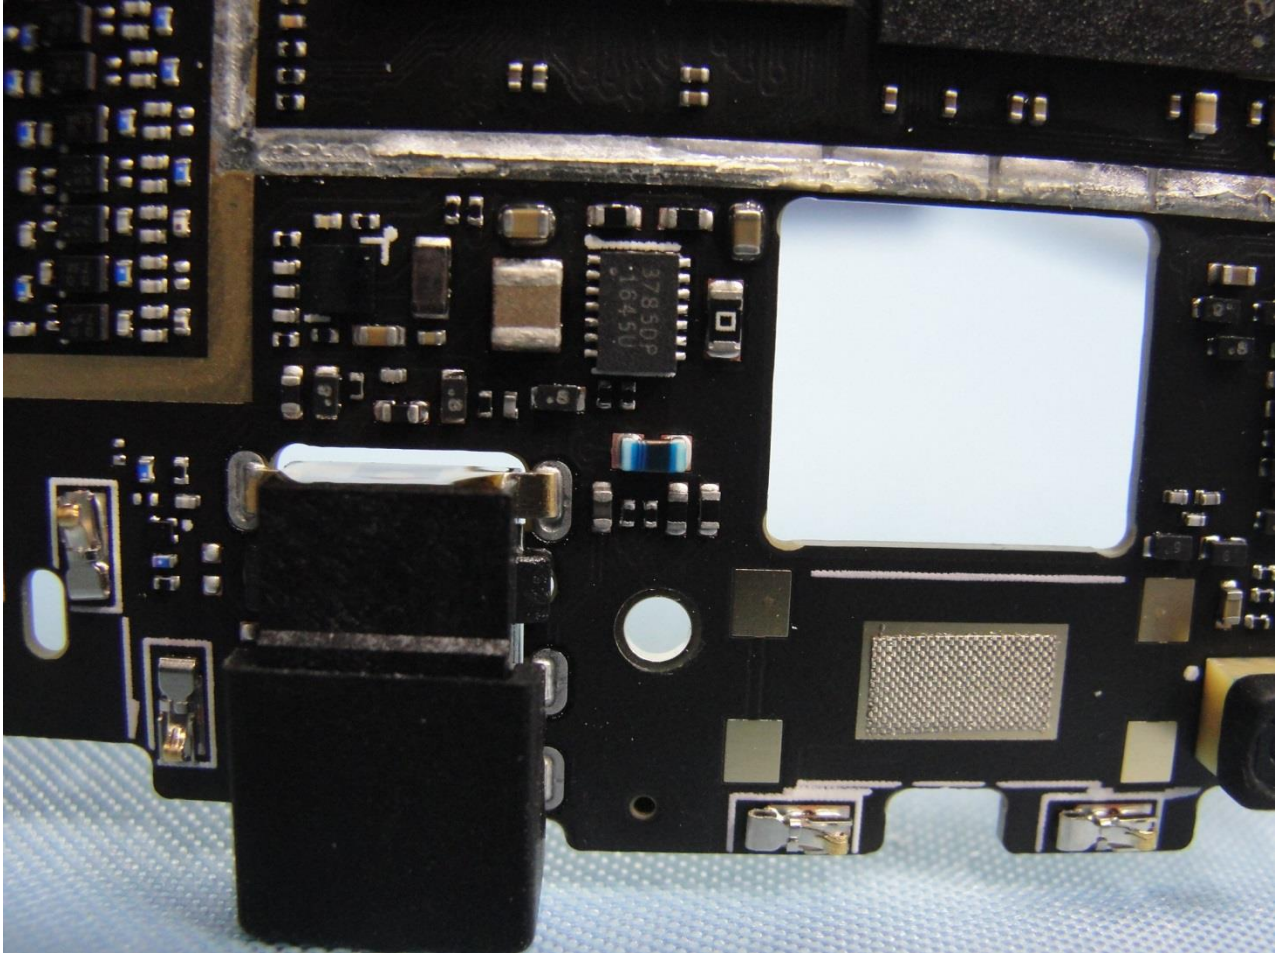

3. Internal Photograph of EUT

Brand Name: NOKIA / Model Name: TA-1038

Brand Name: NOKIA / Model Name: TA-1038

Brand Name: NOKIA / Model Name: TA-1038

Brand Name: NOKIA / Model Name: TA-1038

Brand Name: NOKIA / Model Name: TA-1038

Brand Name: NOKIA / Model Name: TA-1038

Brand Name: NOKIA / Model Name: TA-1038

Brand Name: NOKIA / Model Name: TA-1038

Brand Name: NOKIA / Model Name: TA-1038

Brand Name: NOKIA / Model Name: TA-1038

WWAN Main Antenna

Brand Name: NOKIA / Model Name: TA-1038

Brand Name: NOKIA / Model Name: TA-1038

Diversity Antenna

Brand Name: NOKIA / Model Name: TA-1038

Brand Name: NOKIA / Model Name: TA-1038

WLAN (2.4GHz) Antenna & GPS Antenna & Bluetooth Antenna