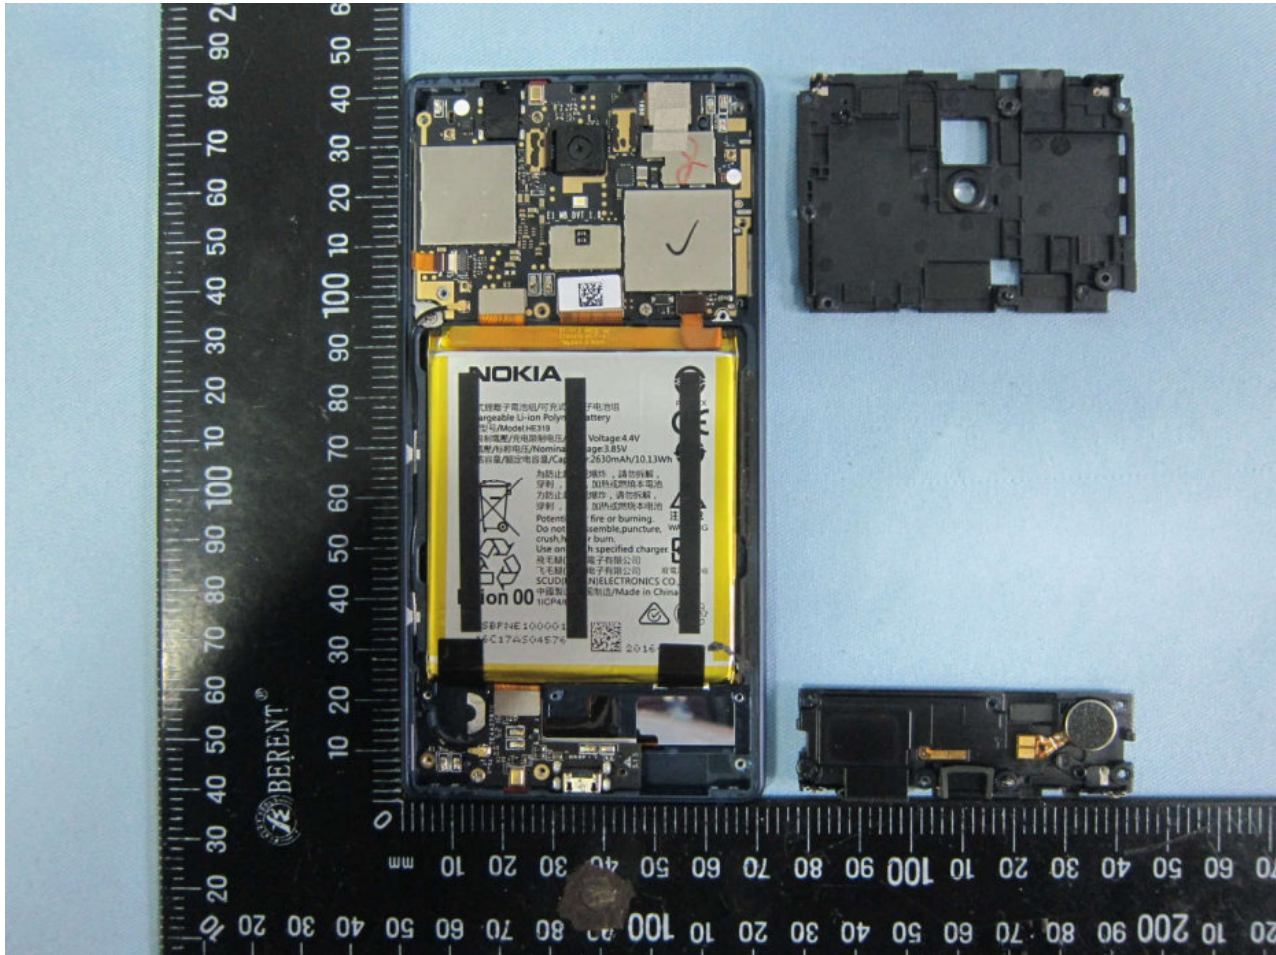

3. Internal Photograph of EUT

Brand Name: NOKIA / Model Name: TA-1038

Brand Name: NOKIA / Model Name: TA-1038

Brand Name: NOKIA / Model Name: TA-1038

Brand Name: NOKIA / Model Name: TA-1038

Brand Name: NOKIA / Model Name: TA-1038

Brand Name: NOKIA / Model Name: TA-1038

Brand Name: NOKIA / Model Name: TA-1038

Brand Name: NOKIA / Model Name: TA-1038

Brand Name: NOKIA / Model Name: TA-1038

Brand Name: NOKIA / Model Name: TA-1038

Brand Name: NOKIA / Model Name: TA-1038