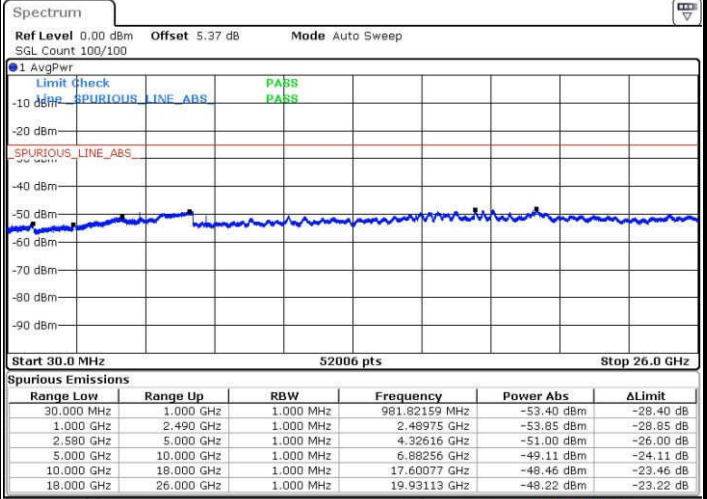

LTE Band 4 / 20MHz

Middle Channel / QPSK

Middle Channel / 16QAM

Date: 21.JAN.2017 01:52:22

Date: 21.JAN.2017 01:53:19

Highest Channel / QPSK

Highest Channel / 16QAM

Date: 21.JAN.2017 01:59:32

Date: 21.JAN.2017 02:00:28

LTE Band 7 / 5MHz

Lowest Channel / QPSK

Lowest Channel / 16QAM

Date: 14.FEB.2017 14:01:34

Date: 14.FEB.2017 14:02:29

Middle Channel / QPSK

Middle Channel / 16QAM

Date: 14.FEB.2017 14:04:19

Date: 14.FEB.2017 14:03:24

LTE Band 7 / 5MHz

Highest Channel / QPSK

Date: 14.FEB.2017 14:05:14

Highest Channel / 16QAM

Date: 14.FEB.2017 14:06:09

LTE Band 7 / 10MHz