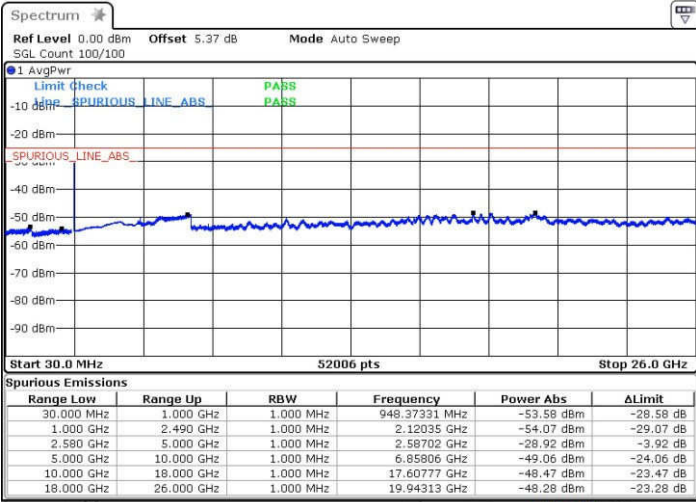

Date: 14.FEB.2017 15:14:33

Highest Channel / 16QAM

Date: 14.FEB.2017 15:25:36

LTE Band 7 / 20MHz

Lowest Channel / QPSK

Date: 14.FEB.2017 13:34:35

Lowest Channel / 16QAM

Date: 14.FEB.2017 13:35:30

LTE Band 7 / 20MHz

Middle Channel / QPSK

Middle Channel / 16QAM

Date: 14.FEB.2017 13:37:20

Date: 14.FEB.2017 13:36:26

Highest Channel / QPSK

Highest Channel / 16QAM

Date: 14.FEB.2017 13:48:22

Date: 14.FEB.2017 13:39:11

LTE Band 12 / 1.4MHz

Lowest Channel / QPSK

Date: 23.JAN.2017 13:50:12

Lowest Channel / 16QAM

Date: 23.JAN.2017 13:51:07

Middle Channel / QPSK

Date: 23.JAN.2017 13:52:57