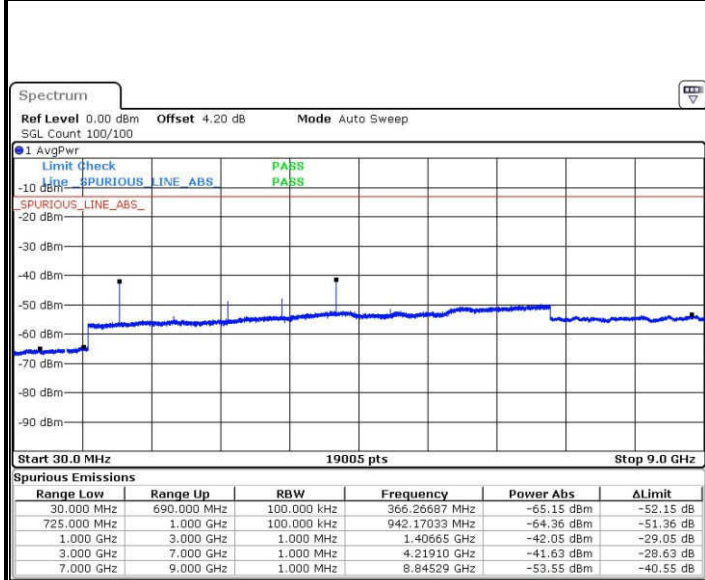

Lowest Channel / 16QAM

Date: 23.JAN.2017 14:25:16

Middle Channel / QPSK

Date: 23.JAN.2017 14:27:07

Middle Channel / 16QAM

Date: 23.JAN.2017 14:26:11

LTE Band 12 / 5MHz

Highest Channel / QPSK

Date: 23 JAN 2017 14:28:02

Highest Channel / 16QAM

Date: 23 JAN 2017 14:28:57

LTE Band 12 / 10MHz

Lowest Channel / QPSK

Date: 23 JAN 2017 15:20:41

Lowest Channel / 16QAM

Date: 23 JAN 2017 15:21:36

LTE Band 12 / 10MHz

Middle Channel / QPSK

Date: 23 JAN 2017 15:23:27

Middle Channel / 16QAM

Date: 23 JAN 2017 15:22:32

Highest Channel / QPSK

Date: 23 JAN 2017 15:24:22

Highest Channel / 16QAM