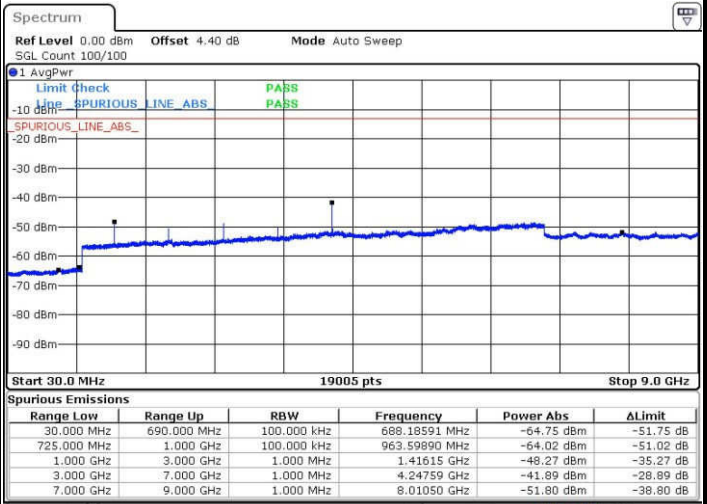

LTE Band 12 / 10MHz

Middle Channel / QPSK

Date: 23 JAN 2017 15:23:27

Middle Channel / 16QAM

Date: 23 JAN 2017 15:22:32

Highest Channel / QPSK

Date: 23 JAN 2017 15:24:22

Highest Channel / 16QAM

Date: 23 JAN 2017 15:25:17

LTE Band 17 / 5MHz

Lowest Channel / QPSK

Lowest Channel / 16QAM

Date: 22 JAN 2017 05:01:24

Date: 22 JAN 2017 05:02:19

Middle Channel / QPSK

Middle Channel / 16QAM

Date: 22 JAN 2017 05:03:55

Date: 22 JAN 2017 05:04:50

LTE Band 17 / 5MHz

Highest Channel / QPSK

Highest Channel / 16QAM

Date: 22 JAN 2017 05:10:58

Date: 22 JAN 2017 05:11:52

LTE Band 17 / 10MHz