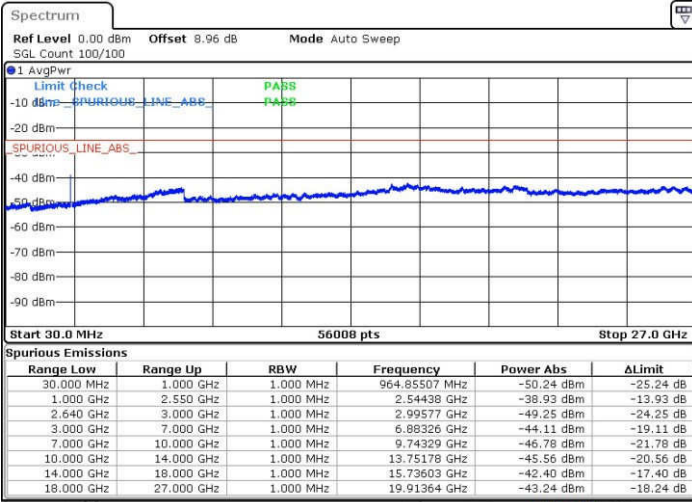

LTE Band 38 / 10MHz

Middle Channel / QPSK

Middle Channel / 16QAM

Date: 23 JAN 2017 04:26:11

Date: 23 JAN 2017 04:27:04

Highest Channel / QPSK

Highest Channel / 16QAM

Date: 23 JAN 2017 04:29:02

Date: 23 JAN 2017 04:28:00

LTE Band 38 / 15MHz

Lowest Channel / QPSK

Lowest Channel / 16QAM

Date: 23.JAN.2017 04:37:28

Date: 23.JAN.2017 04:38:15

Middle Channel / QPSK

Middle Channel / 16QAM

Date: 23.JAN.2017 04:38:20

Date: 23.JAN.2017 04:39:14

LTE Band 38 / 15MHz

Highest Channel / QPSK

Highest Channel / 16QAM

Date: 23 JAN 2017 04:41:24

Date: 23 JAN 2017 04:40:33

LTE Band 38 / 20MHz