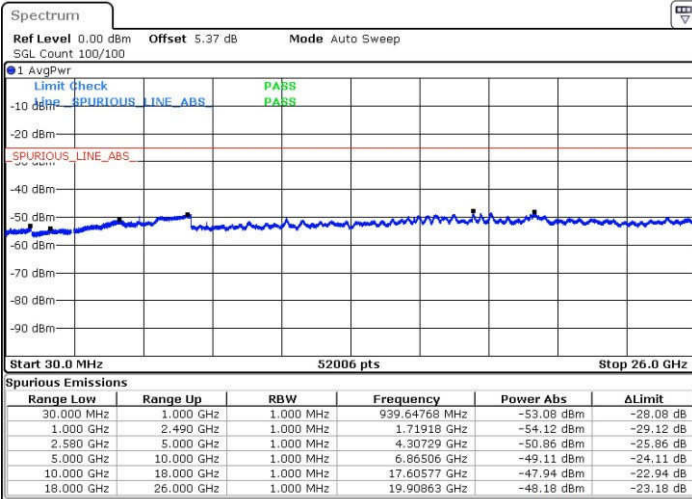

Date: 21.JAN.2017 02:00:28

LTE Band 7 / 5MHz

Lowest Channel / QPSK

Lowest Channel / 16QAM

Date: 14.FEB.2017 14:01:34

Date: 14.FEB.2017 14:02:29

Middle Channel / QPSK

Middle Channel / 16QAM

Date: 14.FEB.2017 14:04:19

Date: 14.FEB.2017 14:03:24

LTE Band 7 / 5MHz

Highest Channel / QPSK

Date: 14.FEB.2017 14:05:14

Highest Channel / 16QAM

Date: 14.FEB.2017 14:06:09

LTE Band 7 / 10MHz