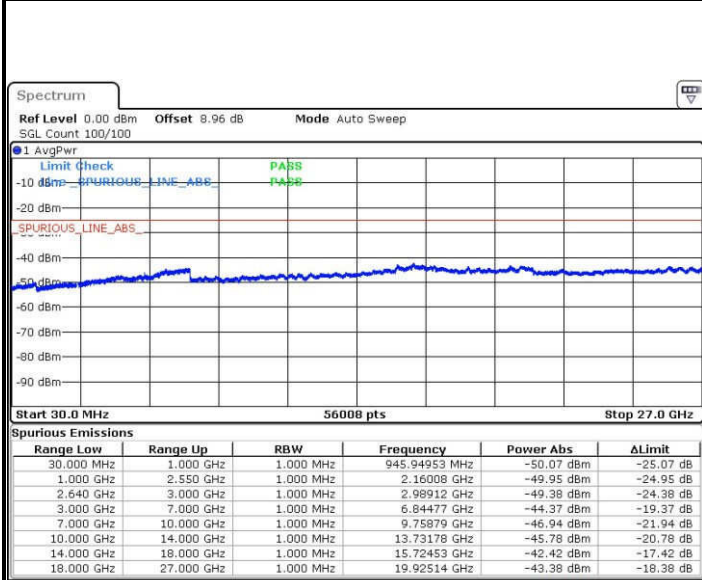

Date: 22 JAN 2017 05:21:27

Highest Channel / QPSK

Highest Channel / 16QAM

Date: 22 JAN 2017 05:27:34

Date: 22 JAN 2017 05:28:29

LTE Band 38 / 5MHz

Lowest Channel / QPSK

Lowest Channel / 16QAM

Date: 23 JAN 2017 03:09:39

Date: 23 JAN 2017 03:10:29

Middle Channel / QPSK

Middle Channel / 16QAM

Date: 23 JAN 2017 03:12:24

Date: 23 JAN 2017 03:11:31

LTE Band 38 / 5MHz

Highest Channel / QPSK

Date: 23 JAN 2017 03:16:49

Highest Channel / 16QAM

Date: 23 JAN 2017 03:17:42

LTE Band 38 / 10MHz

Lowest Channel / QPSK

Date: 23 JAN 2017 04:21:12

Lowest Channel / 16QAM

Date: 23 JAN 2017 04:19:50

LTE Band 38 / 10MHz

Middle Channel / QPSK

Middle Channel / 16QAM

Date: 23 JAN 2017 04:26:11

Date: 23 JAN 2017 04:27:04

Highest Channel / QPSK

Highest Channel / 16QAM

Date: 23 JAN 2017 04:29:02