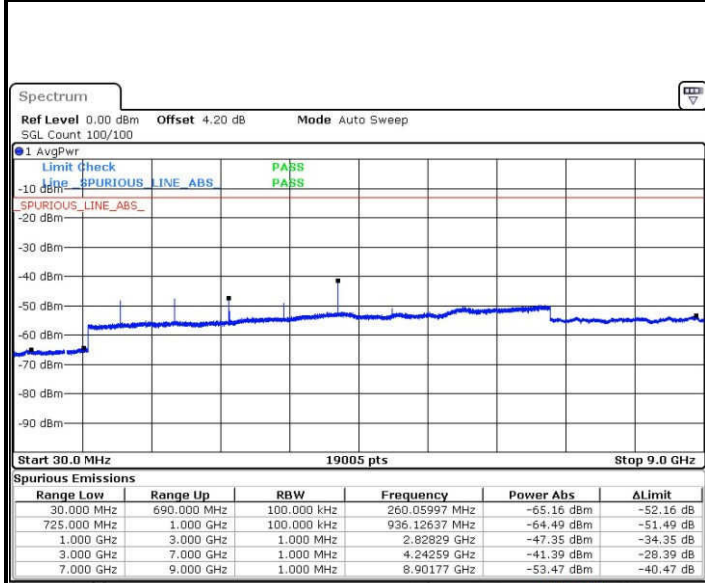

LTE Band 7 / 20MHz

Middle Channel / QPSK

Middle Channel / 16QAM

Date: 14.FEB.2017 13:37:20

Date: 14.FEB.2017 13:36:26

Highest Channel / QPSK

Highest Channel / 16QAM

Date: 14.FEB.2017 13:48:22

Date: 14.FEB.2017 13:39:11

LTE Band 12 / 1.4MHz

Lowest Channel / QPSK

Date: 23.JAN.2017 13:50:12

Lowest Channel / 16QAM

Date: 23.JAN.2017 13:51:07

Middle Channel / QPSK

Date: 23.JAN.2017 13:52:57

Middle Channel / 16QAM

Date: 23.JAN.2017 13:52:02

LTE Band 12 / 1.4MHz

Highest Channel / QPSK

Date: 23 JAN 2017 13:53:52

Highest Channel / 16QAM

Date: 23 JAN 2017 13:54:47

LTE Band 12 / 3MHz