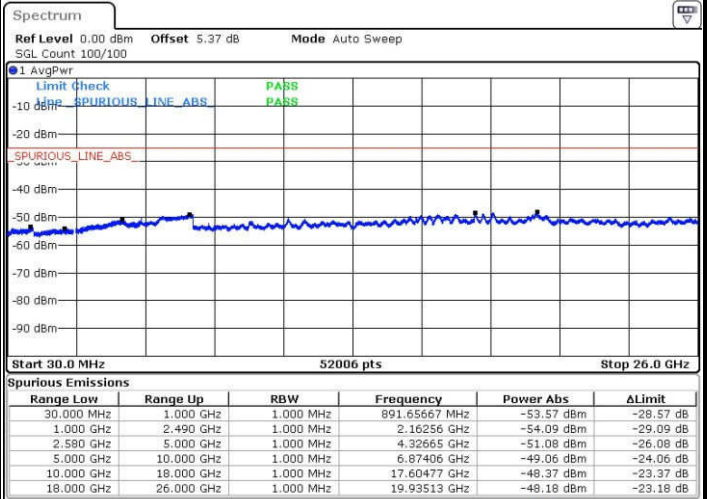

Date: 21.JAN.2017 02:00:28

LTE Band 7 / 5MHz

Lowest Channel / QPSK

Lowest Channel / 16QAM

Date: 14.FEB.2017 14:01:34

Date: 14.FEB.2017 14:02:29

Middle Channel / QPSK

Middle Channel / 16QAM

Date: 14.FEB.2017 14:04:19

Date: 14.FEB.2017 14:03:24

LTE Band 7 / 5MHz

Highest Channel / QPSK

Date: 14.FEB.2017 14:05:14

Highest Channel / 16QAM

Date: 14.FEB.2017 14:06:09

LTE Band 7 / 10MHz