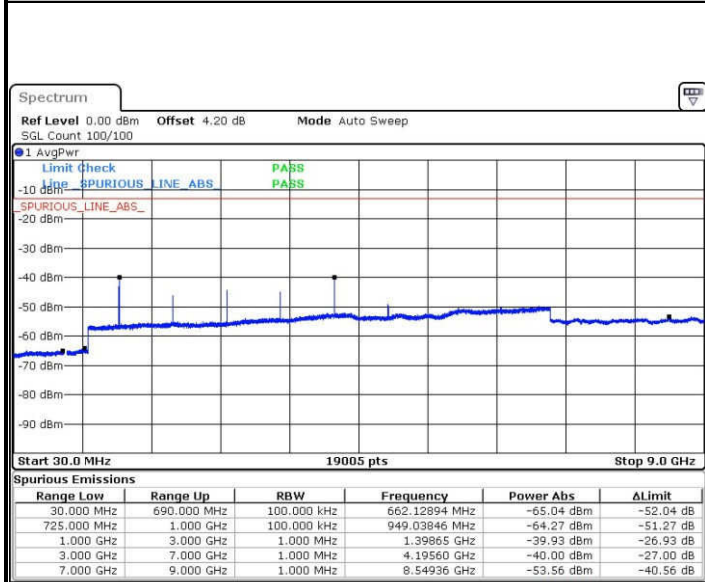

Date: 14.FEB.2017 15:14:33

Highest Channel / 16QAM

Date: 14.FEB.2017 15:25:36

LTE Band 7 / 20MHz

Lowest Channel / QPSK

Date: 14.FEB.2017 13:34:35

Lowest Channel / 16QAM

Date: 14.FEB.2017 13:35:30

LTE Band 7 / 20MHz

Middle Channel / QPSK

Middle Channel / 16QAM

Date: 14.FEB.2017 13:37:20

Date: 14.FEB.2017 13:36:26

Highest Channel / QPSK

Highest Channel / 16QAM

Date: 14.FEB.2017 13:48:22

Date: 14.FEB.2017 13:39:11

LTE Band 12 / 1.4MHz

Lowest Channel / QPSK

Date: 23.JAN.2017 13:50:12

Lowest Channel / 16QAM

Date: 23.JAN.2017 13:51:07

Middle Channel / QPSK

Date: 23.JAN.2017 13:52:57

Middle Channel / 16QAM

Date: 23.JAN.2017 13:52:02

LTE Band 12 / 1.4MHz

Highest Channel / QPSK

Date: 23 JAN 2017 13:53:52

Highest Channel / 16QAM

Date: 23 JAN 2017 13:54:47

LTE Band 12 / 3MHz