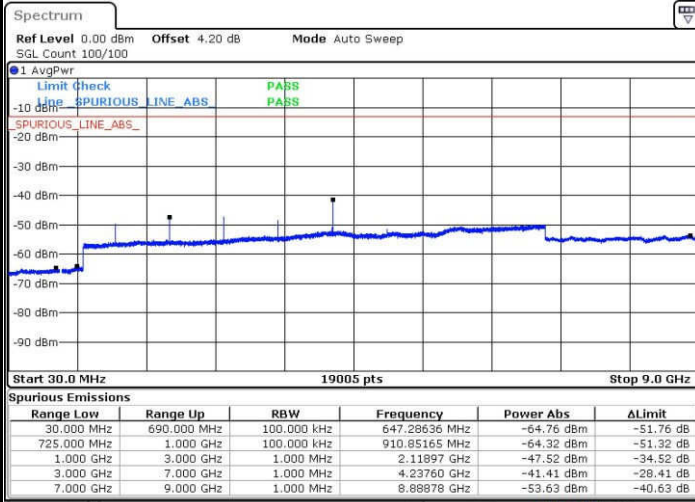

Middle Channel / 16QAM

Date: 23.JAN.2017 13:52:02

LTE Band 12 / 1.4MHz

Highest Channel / QPSK

Date: 23 JAN 2017 13:53:52

Highest Channel / 16QAM

Date: 23 JAN 2017 13:54:47

LTE Band 12 / 3MHz

Lowest Channel / QPSK

Date: 23 JAN 2017 14:07:17

Lowest Channel / 16QAM

Date: 23 JAN 2017 14:08:12

LTE Band 12 / 3MHz

Middle Channel / QPSK

Middle Channel / 16QAM

Date: 23 JAN 2017 14:10:02

Date: 23 JAN 2017 14:09:07

Highest Channel / QPSK

Highest Channel / 16QAM

Date: 23 JAN 2017 14:10:57

Date: 23 JAN 2017 14:11:52

LTE Band 12 / 5MHz

Lowest Channel / QPSK

Date: 23.JAN.2017 14:24:21