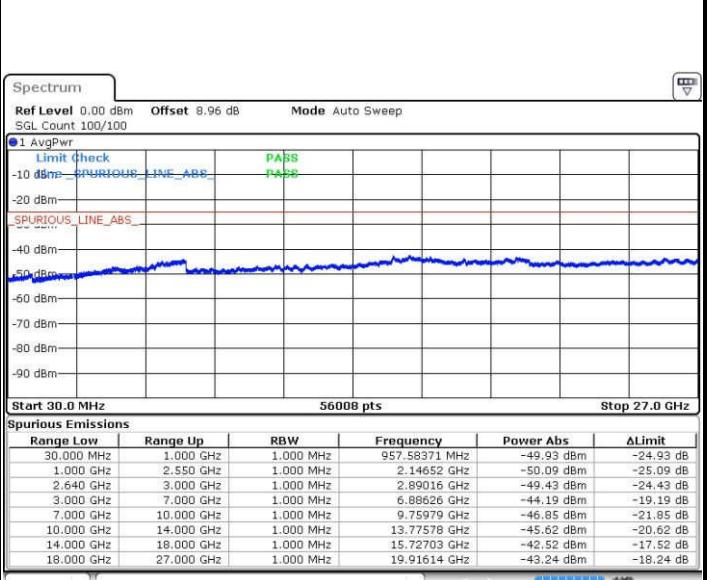

Date: 22 JAN 2017 05:21:27

Highest Channel / QPSK

Highest Channel / 16QAM

Date: 22 JAN 2017 05:27:34

Date: 22 JAN 2017 05:28:29

LTE Band 38 / 5MHz

Lowest Channel / QPSK

Lowest Channel / 16QAM

Date: 23 JAN 2017 03:09:39

Date: 23 JAN 2017 03:10:29

Middle Channel / QPSK

Middle Channel / 16QAM

Date: 23 JAN 2017 03:12:24

Date: 23 JAN 2017 03:11:31

LTE Band 38 / 5MHz

Highest Channel / QPSK

Date: 23 JAN 2017 03:16:49

Highest Channel / 16QAM

Date: 23 JAN 2017 03:17:42

LTE Band 38 / 10MHz

Lowest Channel / QPSK

Date: 23 JAN 2017 04:21:12

Lowest Channel / 16QAM

Date: 23 JAN 2017 04:19:50

LTE Band 38 / 10MHz

Middle Channel / QPSK

Middle Channel / 16QAM

Date: 23 JAN 2017 04:26:11

Date: 23 JAN 2017 04:27:04

Highest Channel / QPSK

Highest Channel / 16QAM

Date: 23 JAN 2017 04:29:02