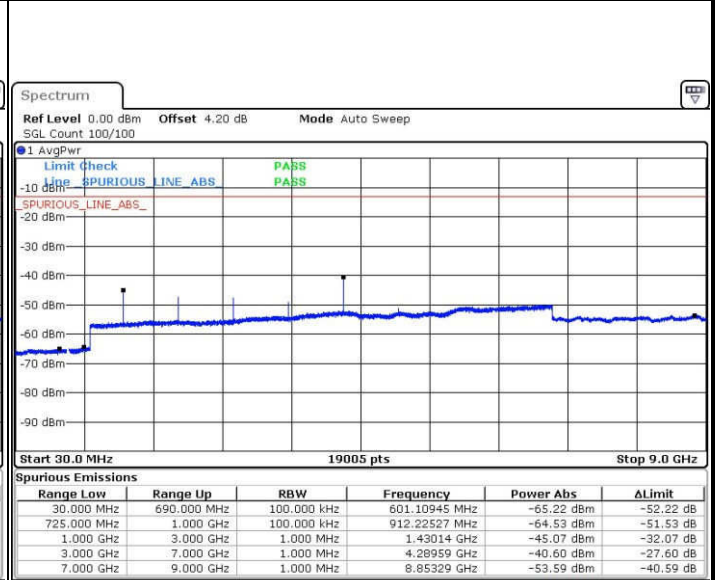

Date: 14.FEB.2017 13:39:11

LTE Band 12 / 1.4MHz

Lowest Channel / QPSK

Date: 23.JAN.2017 13:50:12

Lowest Channel / 16QAM

Date: 23.JAN.2017 13:51:07

Middle Channel / QPSK

Date: 23.JAN.2017 13:52:57

Middle Channel / 16QAM

Date: 23.JAN.2017 13:52:02

LTE Band 12 / 1.4MHz

Highest Channel / QPSK

Date: 23 JAN 2017 13:53:52

Highest Channel / 16QAM

Date: 23 JAN 2017 13:54:47

LTE Band 12 / 3MHz

Lowest Channel / QPSK

Date: 23 JAN 2017 14:07:17

Lowest Channel / 16QAM

Date: 23 JAN 2017 14:08:12

LTE Band 12 / 3MHz

Middle Channel / QPSK

Middle Channel / 16QAM

Date: 23 JAN 2017 14:10:02

Date: 23 JAN 2017 14:09:07

Highest Channel / QPSK

Highest Channel / 16QAM

Date: 23 JAN 2017 14:10:57

Date: 23 JAN 2017 14:11:52

LTE Band 12 / 5MHz

Lowest Channel / QPSK

Date: 23.JAN.2017 14:24:21