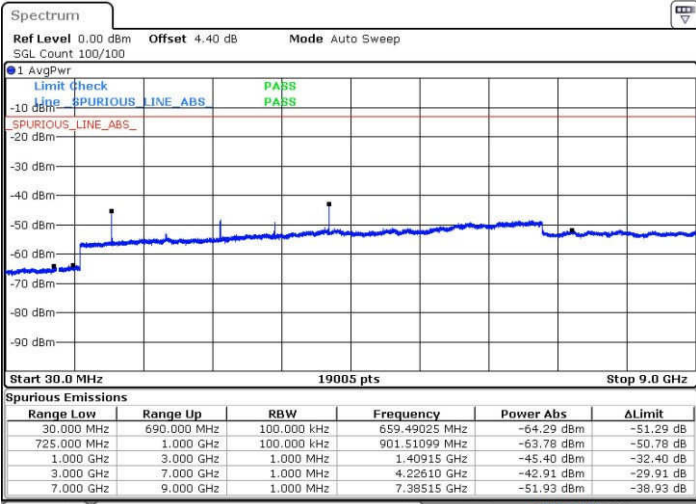

Date: 23 JAN 2017 14:28:02

Highest Channel / 16QAM

Date: 23 JAN 2017 14:28:57

LTE Band 12 / 10MHz

Lowest Channel / QPSK

Date: 23 JAN 2017 15:20:41

Lowest Channel / 16QAM

Date: 23 JAN 2017 15:21:36

LTE Band 12 / 10MHz

Middle Channel / QPSK

Date: 23 JAN 2017 15:23:27

Middle Channel / 16QAM

Date: 23 JAN 2017 15:22:32

Highest Channel / QPSK

Date: 23 JAN 2017 15:24:22

Highest Channel / 16QAM

Date: 23 JAN 2017 15:25:17

LTE Band 17 / 5MHz

Lowest Channel / QPSK

Lowest Channel / 16QAM

Date: 22 JAN 2017 05:01:24

Date: 22 JAN 2017 05:02:19

Middle Channel / QPSK

Middle Channel / 16QAM

Date: 22 JAN 2017 05:03:55

Date: 22 JAN 2017 05:04:50

LTE Band 17 / 5MHz

Highest Channel / QPSK

Highest Channel / 16QAM

Date: 22 JAN 2017 05:10:58

Date: 22 JAN 2017 05:11:52

LTE Band 17 / 10MHz