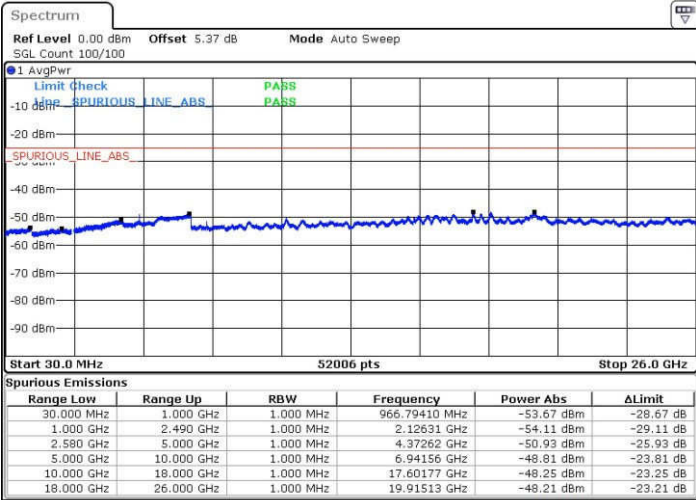

Date: 14.FEB.2017 14:04:19

Date: 14.FEB.2017 14:03:24

LTE Band 7 / 5MHz

Highest Channel / QPSK

Date: 14.FEB.2017 14:05:14

Highest Channel / 16QAM

Date: 14.FEB.2017 14:06:09

LTE Band 7 / 10MHz

Lowest Channel / QPSK

Date: 14.FEB.2017 14:18:45

Lowest Channel / 16QAM

Date: 14.FEB.2017 14:19:40

LTE Band 7 / 10MHz

Middle Channel / QPSK

Middle Channel / 16QAM

Date: 14.FEB.2017 14:21:30

Date: 14.FEB.2017 14:20:35

Highest Channel / QPSK

Highest Channel / 16QAM

Date: 14.FEB.2017 14:22:25

Date: 14.FEB.2017 14:23:19

LTE Band 7 / 15MHz

Lowest Channel / QPSK

Lowest Channel / 16QAM

Date: 14.FEB.2017 13:29:07

Date: 14.FEB.2017 13:30:02

Middle Channel / QPSK

Middle Channel / 16QAM

Date: 14.FEB.2017 13:31:51

Date: 14.FEB.2017 13:30:57

LTE Band 7 / 15MHz

Highest Channel / QPSK