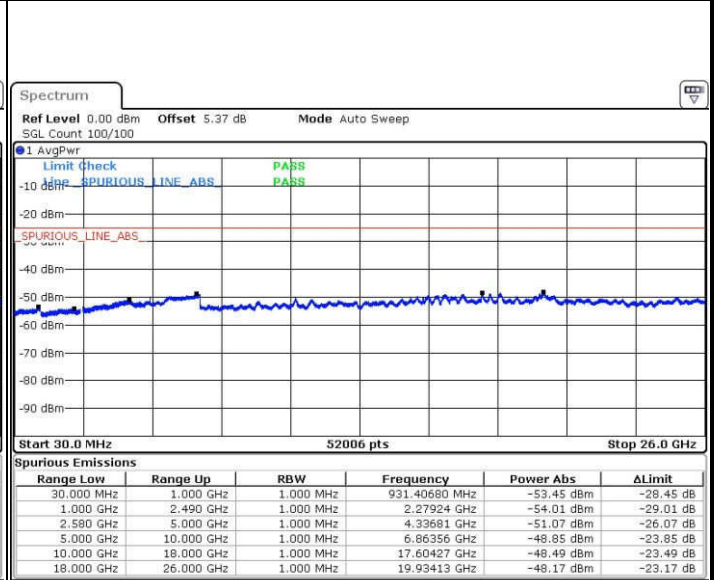

Date: 21.JAN.2017 02:00:28

LTE Band 7 / 5MHz

Lowest Channel / QPSK

Lowest Channel / 16QAM

Date: 14.FEB.2017 14:01:34

Date: 14.FEB.2017 14:02:29

Middle Channel / QPSK

Middle Channel / 16QAM

Date: 14.FEB.2017 14:04:19

Date: 14.FEB.2017 14:03:24

LTE Band 7 / 5MHz

Highest Channel / QPSK

Date: 14.FEB.2017 14:05:14

Highest Channel / 16QAM

Date: 14.FEB.2017 14:06:09

LTE Band 7 / 10MHz

Lowest Channel / QPSK

Date: 14.FEB.2017 14:18:45

Lowest Channel / 16QAM

Date: 14.FEB.2017 14:19:40

LTE Band 7 / 10MHz

Middle Channel / QPSK

Middle Channel / 16QAM

Date: 14.FEB.2017 14:21:30

Date: 14.FEB.2017 14:20:35

Highest Channel / QPSK

Highest Channel / 16QAM

Date: 14.FEB.2017 14:22:25

Date: 14.FEB.2017 14:23:19

LTE Band 7 / 15MHz

Lowest Channel / QPSK

Lowest Channel / 16QAM