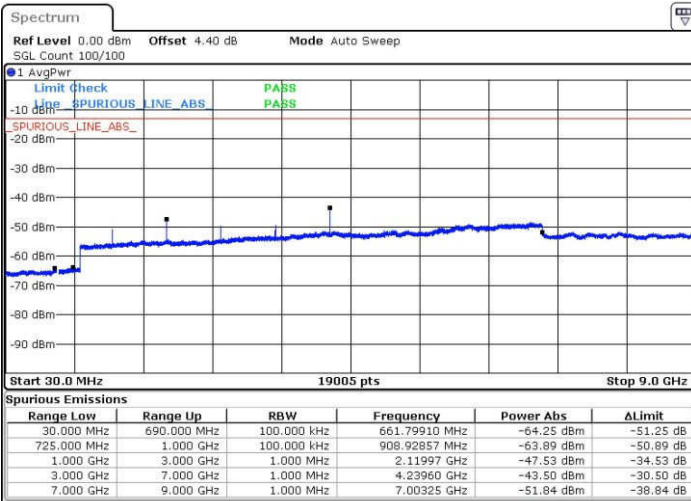

Date: 22 JAN 2017 05:03:55

Date: 22 JAN 2017 05:04:50

LTE Band 17 / 5MHz

Highest Channel / QPSK

Highest Channel / 16QAM

Date: 22 JAN 2017 05:10:58

Date: 22 JAN 2017 05:11:52

LTE Band 17 / 10MHz

Lowest Channel / QPSK

Lowest Channel / 16QAM

Date: 22 JAN 2017 05:18:00

Date: 22 JAN 2017 05:18:55

LTE Band 17 / 10MHz

Middle Channel / QPSK

Middle Channel / 16QAM

Date: 22 JAN 2017 05:20:32

Date: 22 JAN 2017 05:21:27

Highest Channel / QPSK

Highest Channel / 16QAM

Date: 22 JAN 2017 05:27:34

Date: 22 JAN 2017 05:28:29

LTE Band 38 / 5MHz

Lowest Channel / QPSK

Lowest Channel / 16QAM