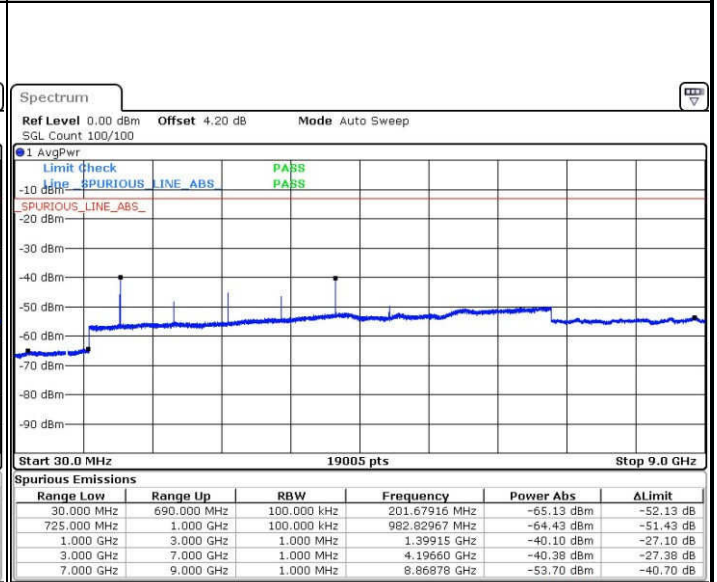

Lowest Channel / QPSK

Date: 23 JAN 2017 14:07:17

Lowest Channel / 16QAM

Date: 23 JAN 2017 14:08:12

LTE Band 12 / 3MHz

Middle Channel / QPSK

Middle Channel / 16QAM

Date: 23 JAN 2017 14:10:02

Date: 23 JAN 2017 14:09:07

Highest Channel / QPSK

Highest Channel / 16QAM

Date: 23 JAN 2017 14:10:57

Date: 23 JAN 2017 14:11:52

LTE Band 12 / 5MHz

Lowest Channel / QPSK

Date: 23.JAN.2017 14:24:21

Lowest Channel / 16QAM

Date: 23.JAN.2017 14:25:16

Middle Channel / QPSK

Date: 23.JAN.2017 14:27:07

Middle Channel / 16QAM

Date: 23.JAN.2017 14:26:11

LTE Band 12 / 5MHz

Highest Channel / QPSK

Date: 23 JAN 2017 14:28:02

Highest Channel / 16QAM

Date: 23 JAN 2017 14:28:57

LTE Band 12 / 10MHz

Lowest Channel / QPSK

Date: 23 JAN 2017 15:20:41

Lowest Channel / 16QAM

Date: 23 JAN 2017 15:21:36