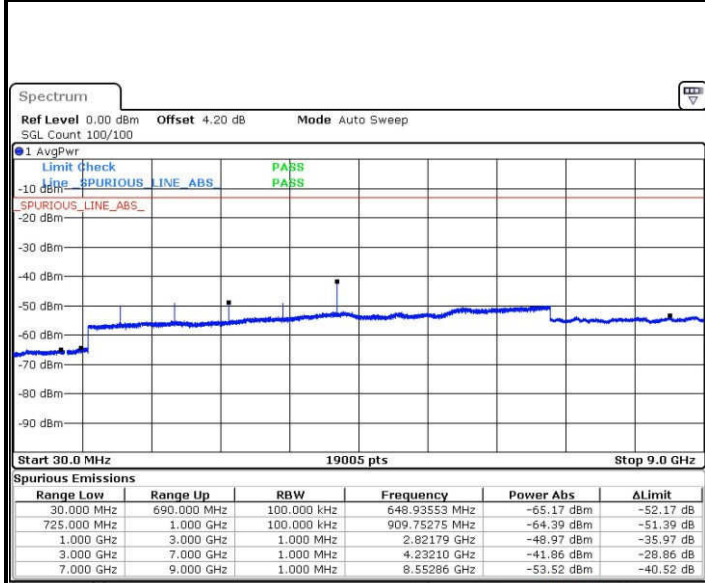

Lowest Channel / QPSK

Date: 23 JAN 2017 14:07:17

Lowest Channel / 16QAM

Date: 23 JAN 2017 14:08:12

LTE Band 12 / 3MHz

Middle Channel / QPSK

Middle Channel / 16QAM

Date: 23 JAN 2017 14:10:02

Date: 23 JAN 2017 14:09:07

Highest Channel / QPSK

Highest Channel / 16QAM

Date: 23 JAN 2017 14:10:57

Date: 23 JAN 2017 14:11:52

LTE Band 12 / 5MHz

Lowest Channel / QPSK

Date: 23.JAN.2017 14:24:21

Lowest Channel / 16QAM

Date: 23.JAN.2017 14:25:16

Middle Channel / QPSK

Date: 23.JAN.2017 14:27:07

Middle Channel / 16QAM

Date: 23.JAN.2017 14:26:11

LTE Band 12 / 5MHz

Highest Channel / QPSK

Date: 23 JAN 2017 14:28:02

Highest Channel / 16QAM

Date: 23 JAN 2017 14:28:57

LTE Band 12 / 10MHz

Lowest Channel / QPSK

Date: 23 JAN 2017 15:20:41

Lowest Channel / 16QAM

Date: 23 JAN 2017 15:21:36