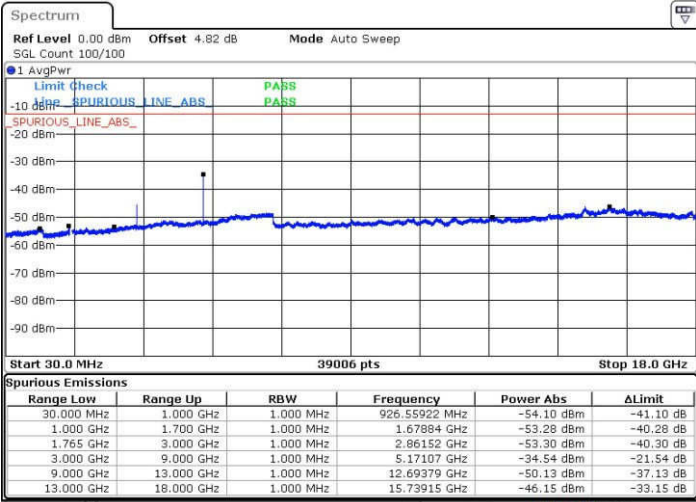

LTE Band 4 / 20MHz

Middle Channel / QPSK

Middle Channel / 16QAM

Date: 21.JAN.2017 01:52:22

Date: 21.JAN.2017 01:53:19

Highest Channel / QPSK

Highest Channel / 16QAM

Date: 21.JAN.2017 01:59:32

Date: 21.JAN.2017 02:00:28

LTE Band 7 / 5MHz

Lowest Channel / QPSK

Lowest Channel / 16QAM

Date: 14.FEB.2017 14:01:34

Date: 14.FEB.2017 14:02:29

Middle Channel / QPSK

Middle Channel / 16QAM

Date: 14.FEB.2017 14:04:19

Date: 14.FEB.2017 14:03:24

LTE Band 7 / 5MHz

Highest Channel / QPSK

Date: 14.FEB.2017 14:05:14

Highest Channel / 16QAM

Date: 14.FEB.2017 14:06:09

LTE Band 7 / 10MHz