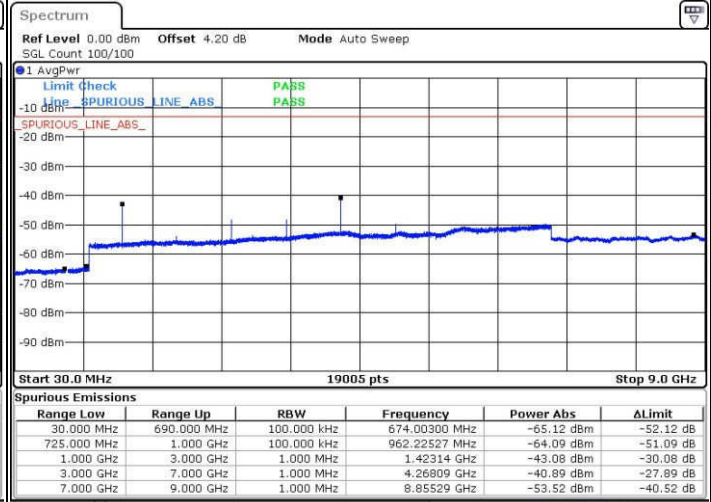

Date: 23 JAN 2017 14:09:07

Highest Channel / QPSK

Highest Channel / 16QAM

Date: 23 JAN 2017 14:10:57

Date: 23 JAN 2017 14:11:52

LTE Band 12 / 5MHz

Lowest Channel / QPSK

Date: 23.JAN.2017 14:24:21

Lowest Channel / 16QAM

Date: 23.JAN.2017 14:25:16

Middle Channel / QPSK

Date: 23.JAN.2017 14:27:07

Middle Channel / 16QAM

Date: 23.JAN.2017 14:26:11

LTE Band 12 / 5MHz

Highest Channel / QPSK

Date: 23 JAN 2017 14:28:02

Highest Channel / 16QAM

Date: 23 JAN 2017 14:28:57

LTE Band 12 / 10MHz

Lowest Channel / QPSK

Date: 23 JAN 2017 15:20:41

Lowest Channel / 16QAM

Date: 23 JAN 2017 15:21:36

LTE Band 12 / 10MHz

Middle Channel / QPSK

Date: 23 JAN 2017 15:23:27

Middle Channel / 16QAM

Date: 23 JAN 2017 15:22:32

Highest Channel / QPSK

Date: 23 JAN 2017 15:24:22

Highest Channel / 16QAM