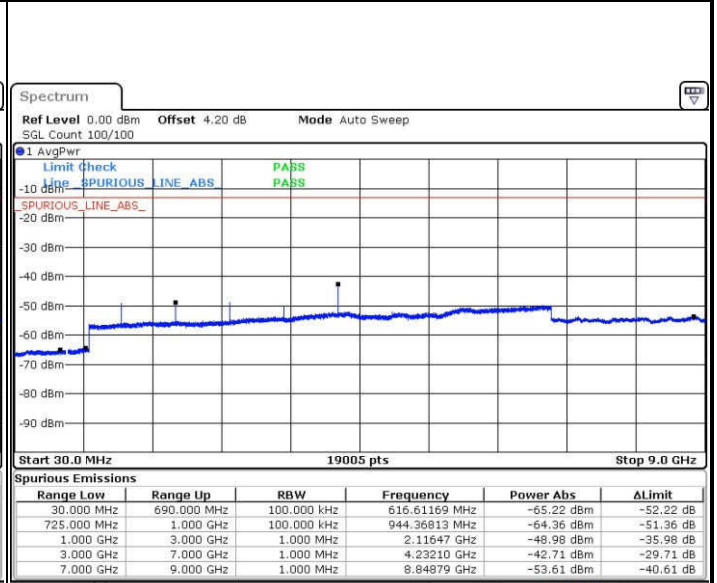

Date: 23 JAN 2017 14:09:07

Highest Channel / QPSK

Highest Channel / 16QAM

Date: 23 JAN 2017 14:10:57

Date: 23 JAN 2017 14:11:52

LTE Band 12 / 5MHz

Lowest Channel / QPSK

Date: 23.JAN.2017 14:24:21

Lowest Channel / 16QAM

Date: 23.JAN.2017 14:25:16

Middle Channel / QPSK

Date: 23.JAN.2017 14:27:07

Middle Channel / 16QAM

Date: 23.JAN.2017 14:26:11

LTE Band 12 / 5MHz

Highest Channel / QPSK

Date: 23 JAN 2017 14:28:02

Highest Channel / 16QAM

Date: 23 JAN 2017 14:28:57

LTE Band 12 / 10MHz

Lowest Channel / QPSK

Date: 23 JAN 2017 15:20:41

Lowest Channel / 16QAM

Date: 23 JAN 2017 15:21:36