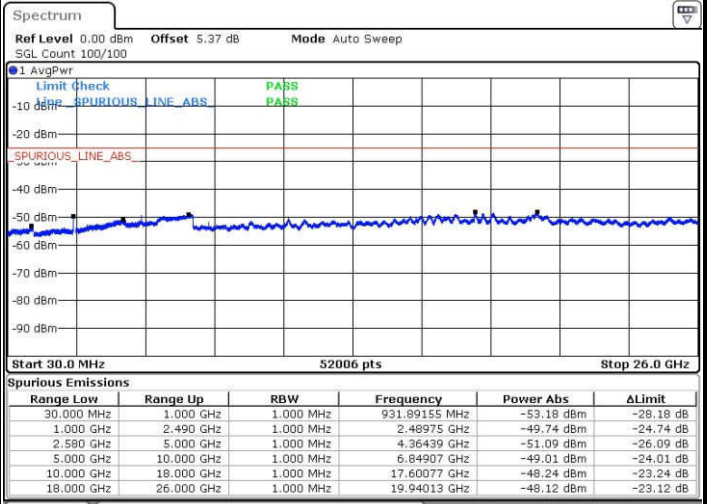

Date: 14.FEB.2017 13:29:07

Date: 14.FEB.2017 13:30:02

Middle Channel / QPSK

Middle Channel / 16QAM

Date: 14.FEB.2017 13:31:51

Date: 14.FEB.2017 13:30:57

LTE Band 7 / 15MHz

Highest Channel / QPSK

Date: 14.FEB.2017 15:14:33

Highest Channel / 16QAM

Date: 14.FEB.2017 15:25:36

LTE Band 7 / 20MHz

Lowest Channel / QPSK

Date: 14.FEB.2017 13:34:35

Lowest Channel / 16QAM

Date: 14.FEB.2017 13:35:30

LTE Band 7 / 20MHz

Middle Channel / QPSK

Middle Channel / 16QAM

Date: 14.FEB.2017 13:37:20

Date: 14.FEB.2017 13:36:26

Highest Channel / QPSK

Highest Channel / 16QAM

Date: 14.FEB.2017 13:48:22