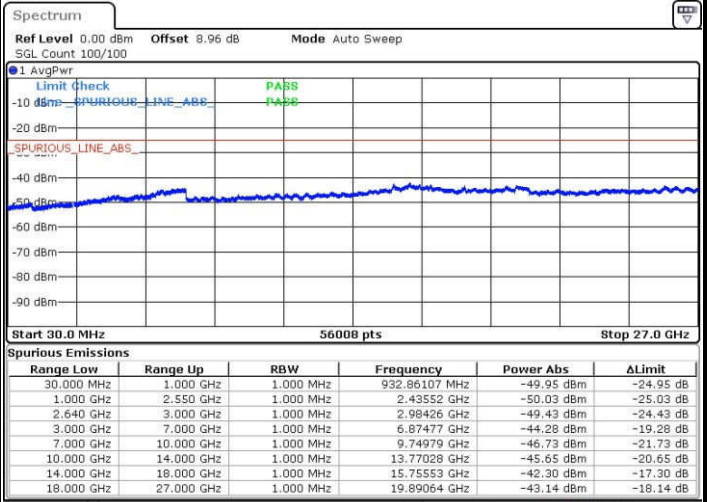

Date: 23 JAN 2017 04:28:00

LTE Band 38 / 15MHz

Lowest Channel / QPSK

Lowest Channel / 16QAM

Date: 23.JAN.2017 04:37:28

Date: 23.JAN.2017 04:38:15

Middle Channel / QPSK

Middle Channel / 16QAM

Date: 23.JAN.2017 04:38:20

Date: 23.JAN.2017 04:39:14

LTE Band 38 / 15MHz

Highest Channel / QPSK

Highest Channel / 16QAM

Date: 23 JAN 2017 04:41:24

Date: 23 JAN 2017 04:40:33

LTE Band 38 / 20MHz

Lowest Channel / QPSK

Lowest Channel / 16QAM

Date: 23 JAN 2017 04:42:21

Date: 23 JAN 2017 04:43:12