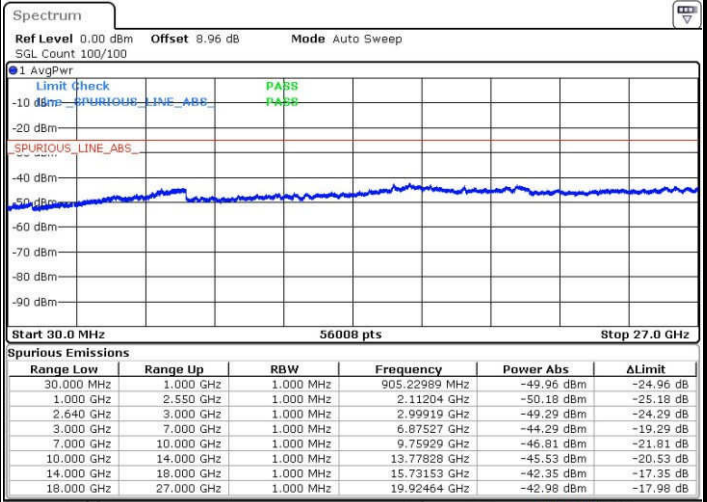

Lowest Channel / QPSK

Lowest Channel / 16QAM

Date: 22 JAN 2017 05:18:00

Date: 22 JAN 2017 05:18:55

LTE Band 17 / 10MHz

Middle Channel / QPSK

Middle Channel / 16QAM

Date: 22 JAN 2017 05:20:32

Date: 22 JAN 2017 05:21:27

Highest Channel / QPSK

Highest Channel / 16QAM

Date: 22 JAN 2017 05:27:34

Date: 22 JAN 2017 05:28:29

LTE Band 38 / 5MHz

Lowest Channel / QPSK

Lowest Channel / 16QAM

Date: 23 JAN 2017 03:09:39

Date: 23 JAN 2017 03:10:29

Middle Channel / QPSK

Middle Channel / 16QAM

Date: 23 JAN 2017 03:12:24

Date: 23 JAN 2017 03:11:31

LTE Band 38 / 5MHz

Highest Channel / QPSK