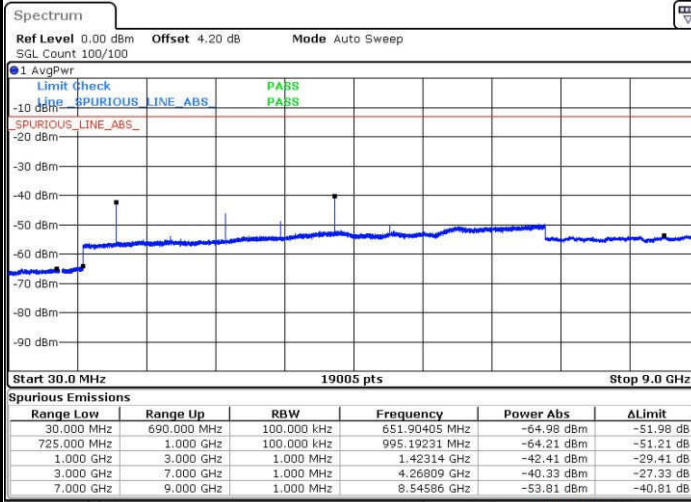

Date: 23 JAN 2017 14:09:07

Highest Channel / QPSK

Highest Channel / 16QAM

Date: 23 JAN 2017 14:10:57

Date: 23 JAN 2017 14:11:52

LTE Band 12 / 5MHz

Lowest Channel / QPSK

Date: 23.JAN.2017 14:24:21

Lowest Channel / 16QAM

Date: 23.JAN.2017 14:25:16

Middle Channel / QPSK

Date: 23.JAN.2017 14:27:07

Middle Channel / 16QAM

Date: 23.JAN.2017 14:26:11

LTE Band 12 / 5MHz

Highest Channel / QPSK

Date: 23 JAN 2017 14:28:02

Highest Channel / 16QAM

Date: 23 JAN 2017 14:28:57

LTE Band 12 / 10MHz

Lowest Channel / QPSK

Date: 23 JAN 2017 15:20:41

Lowest Channel / 16QAM

Date: 23 JAN 2017 15:21:36