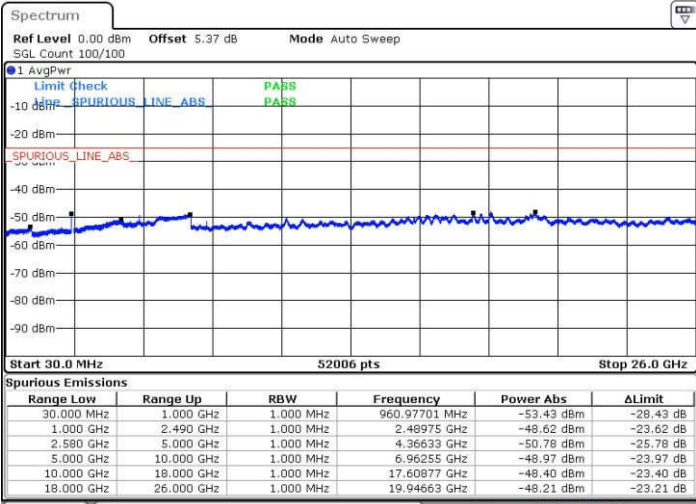

Date: 14.FEB.2017 13:29:07

Date: 14.FEB.2017 13:30:02

Middle Channel / QPSK

Middle Channel / 16QAM

Date: 14.FEB.2017 13:31:51

Date: 14.FEB.2017 13:30:57

LTE Band 7 / 15MHz

Highest Channel / QPSK

Date: 14.FEB.2017 15:14:33

Highest Channel / 16QAM

Date: 14.FEB.2017 15:25:36

LTE Band 7 / 20MHz

Lowest Channel / QPSK

Date: 14.FEB.2017 13:34:35

Lowest Channel / 16QAM

Date: 14.FEB.2017 13:35:30

LTE Band 7 / 20MHz

Middle Channel / QPSK

Middle Channel / 16QAM

Date: 14.FEB.2017 13:37:20

Date: 14.FEB.2017 13:36:26

Highest Channel / QPSK

Highest Channel / 16QAM

Date: 14.FEB.2017 13:48:22