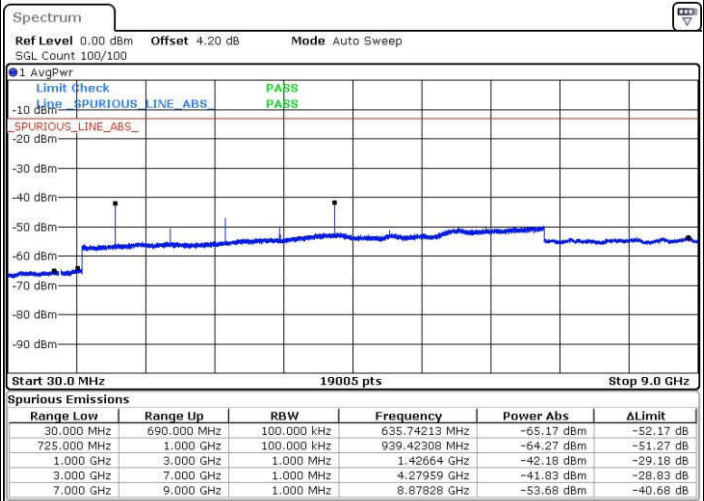

Middle Channel / 16QAM

Date: 23.JAN.2017 13:52:02

LTE Band 12 / 1.4MHz

Highest Channel / QPSK

Date: 23 JAN 2017 13:53:52

Highest Channel / 16QAM

Date: 23 JAN 2017 13:54:47

LTE Band 12 / 3MHz

Lowest Channel / QPSK

Date: 23 JAN 2017 14:07:17

Lowest Channel / 16QAM

Date: 23 JAN 2017 14:08:12

LTE Band 12 / 3MHz

Middle Channel / QPSK

Middle Channel / 16QAM

Date: 23 JAN 2017 14:10:02

Date: 23 JAN 2017 14:09:07

Highest Channel / QPSK

Highest Channel / 16QAM

Date: 23 JAN 2017 14:10:57

Date: 23 JAN 2017 14:11:52

LTE Band 12 / 5MHz

Lowest Channel / QPSK

Date: 23.JAN.2017 14:24:21