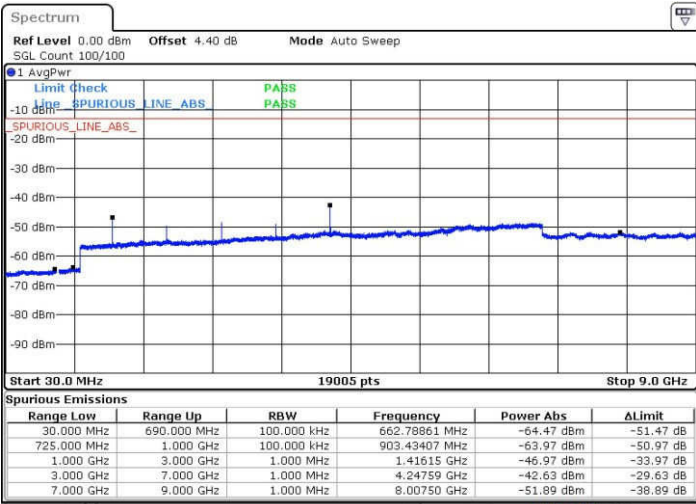

LTE Band 12 / 10MHz

Middle Channel / QPSK

Date: 23 JAN 2017 15:23:27

Middle Channel / 16QAM

Date: 23 JAN 2017 15:22:32

Highest Channel / QPSK

Date: 23 JAN 2017 15:24:22

Highest Channel / 16QAM

Date: 23 JAN 2017 15:25:17

LTE Band 17 / 5MHz

Lowest Channel / QPSK

Lowest Channel / 16QAM

Date: 22 JAN 2017 05:01:24

Date: 22 JAN 2017 05:02:19

Middle Channel / QPSK

Middle Channel / 16QAM

Date: 22 JAN 2017 05:03:55

Date: 22 JAN 2017 05:04:50

LTE Band 17 / 5MHz

Highest Channel / QPSK

Highest Channel / 16QAM

Date: 22 JAN 2017 05:10:58

Date: 22 JAN 2017 05:11:52

LTE Band 17 / 10MHz