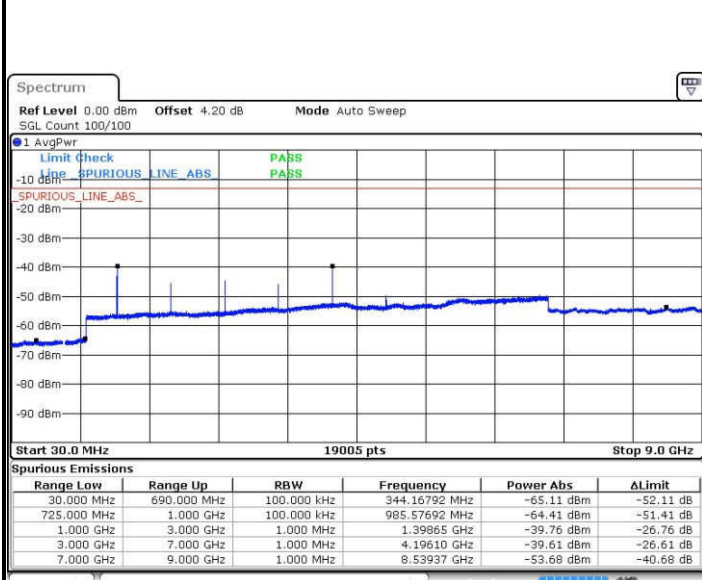

Date: 14.FEB.2017 13:39:11

LTE Band 12 / 1.4MHz

Lowest Channel / QPSK

Date: 23.JAN.2017 13:50:12

Lowest Channel / 16QAM

Date: 23.JAN.2017 13:51:07

Middle Channel / QPSK

Date: 23.JAN.2017 13:52:57

Middle Channel / 16QAM

Date: 23.JAN.2017 13:52:02

LTE Band 12 / 1.4MHz

Highest Channel / QPSK

Date: 23 JAN 2017 13:53:52

Highest Channel / 16QAM

Date: 23 JAN 2017 13:54:47

LTE Band 12 / 3MHz

Lowest Channel / QPSK

Date: 23 JAN 2017 14:07:17

Lowest Channel / 16QAM

Date: 23 JAN 2017 14:08:12

LTE Band 12 / 3MHz

Middle Channel / QPSK

Middle Channel / 16QAM

Date: 23 JAN 2017 14:10:02

Date: 23 JAN 2017 14:09:07

Highest Channel / QPSK

Highest Channel / 16QAM

Date: 23 JAN 2017 14:10:57

Date: 23 JAN 2017 14:11:52

LTE Band 12 / 5MHz

Lowest Channel / QPSK

Date: 23.JAN.2017 14:24:21