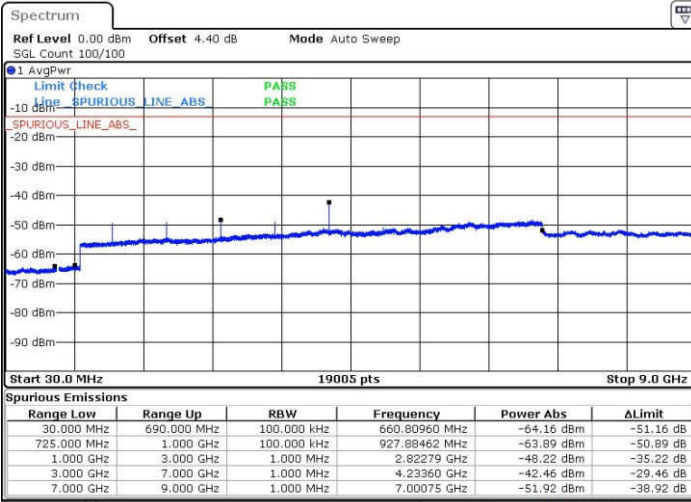

Date: 22 JAN 2017 05:03:55

Date: 22 JAN 2017 05:04:50

LTE Band 17 / 5MHz

Highest Channel / QPSK

Highest Channel / 16QAM

Date: 22 JAN 2017 05:10:58

Date: 22 JAN 2017 05:11:52

LTE Band 17 / 10MHz

Lowest Channel / QPSK

Lowest Channel / 16QAM

Date: 22 JAN 2017 05:18:00

Date: 22 JAN 2017 05:18:55

LTE Band 17 / 10MHz

Middle Channel / QPSK

Middle Channel / 16QAM

Date: 22 JAN 2017 05:20:32

Date: 22 JAN 2017 05:21:27

Highest Channel / QPSK

Highest Channel / 16QAM

Date: 22 JAN 2017 05:27:34

Date: 22 JAN 2017 05:28:29

LTE Band 38 / 5MHz

Lowest Channel / QPSK

Lowest Channel / 16QAM