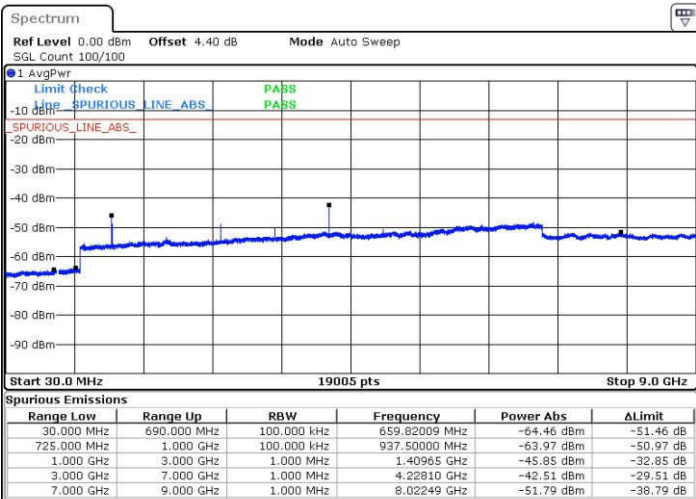

Date: 23 JAN 2017 15:25:17

LTE Band 17 / 5MHz

Lowest Channel / QPSK

Lowest Channel / 16QAM

Date: 22 JAN 2017 05:01:24

Date: 22 JAN 2017 05:02:19

Middle Channel / QPSK

Middle Channel / 16QAM

Date: 22 JAN 2017 05:03:55

Date: 22 JAN 2017 05:04:50

LTE Band 17 / 5MHz

Highest Channel / QPSK

Highest Channel / 16QAM

Date: 22 JAN 2017 05:10:58

Date: 22 JAN 2017 05:11:52

LTE Band 17 / 10MHz

Lowest Channel / QPSK

Lowest Channel / 16QAM

Date: 22 JAN 2017 05:18:00

Date: 22 JAN 2017 05:18:55

LTE Band 17 / 10MHz

Middle Channel / QPSK

Middle Channel / 16QAM

Date: 22 JAN 2017 05:20:32

Date: 22 JAN 2017 05:21:27

Highest Channel / QPSK

Highest Channel / 16QAM

Date: 22 JAN 2017 05:27:34

Date: 22 JAN 2017 05:28:29

LTE Band 38 / 5MHz

Lowest Channel / QPSK

Lowest Channel / 16QAM