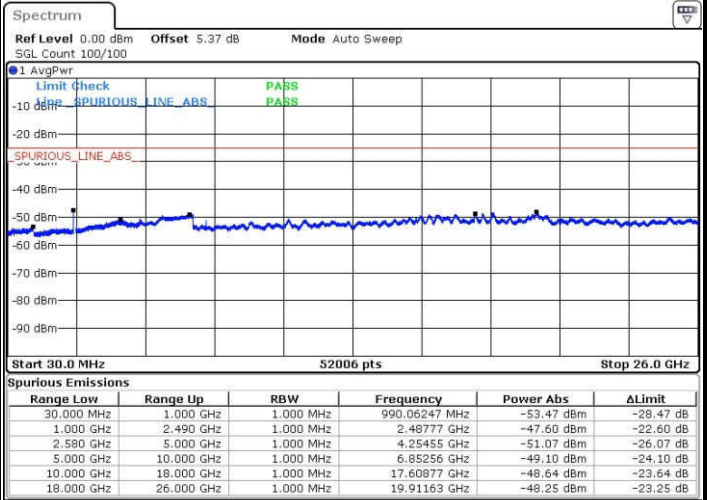

Lowest Channel / QPSK

Date: 14.FEB.2017 14:18:45

Lowest Channel / 16QAM

Date: 14.FEB.2017 14:19:40

LTE Band 7 / 10MHz

Middle Channel / QPSK

Middle Channel / 16QAM

Date: 14.FEB.2017 14:21:30

Date: 14.FEB.2017 14:20:35

Highest Channel / QPSK

Highest Channel / 16QAM

Date: 14.FEB.2017 14:22:25

Date: 14.FEB.2017 14:23:19

LTE Band 7 / 15MHz

Lowest Channel / QPSK

Lowest Channel / 16QAM

Date: 14.FEB.2017 13:29:07

Date: 14.FEB.2017 13:30:02

Middle Channel / QPSK

Middle Channel / 16QAM

Date: 14.FEB.2017 13:31:51

Date: 14.FEB.2017 13:30:57

LTE Band 7 / 15MHz

Highest Channel / QPSK

Date: 14.FEB.2017 15:14:33

Highest Channel / 16QAM

Date: 14.FEB.2017 15:25:36

LTE Band 7 / 20MHz

Lowest Channel / QPSK

Date: 14.FEB.2017 13:34:35

Lowest Channel / 16QAM

Date: 14.FEB.2017 13:35:30