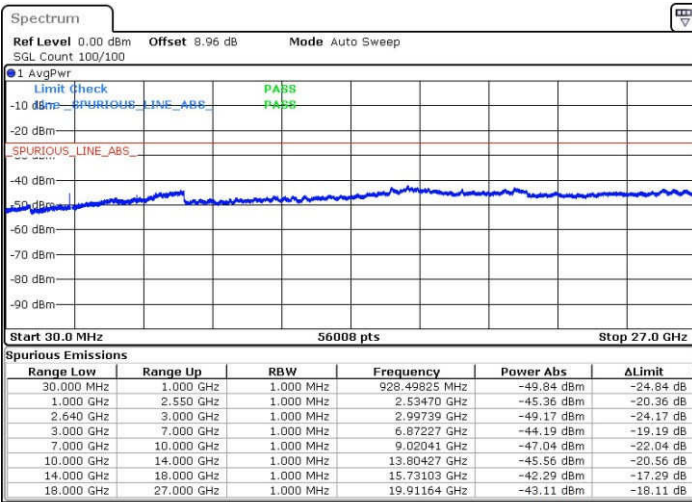

Date: 23 JAN 2017 04:28:00

LTE Band 38 / 15MHz

Lowest Channel / QPSK

Lowest Channel / 16QAM

Date: 23.JAN.2017 04:37:28

Date: 23.JAN.2017 04:38:15

Middle Channel / QPSK

Middle Channel / 16QAM

Date: 23.JAN.2017 04:38:20

Date: 23.JAN.2017 04:39:14

LTE Band 38 / 15MHz

Highest Channel / QPSK

Highest Channel / 16QAM

Date: 23 JAN 2017 04:41:24

Date: 23 JAN 2017 04:40:33

LTE Band 38 / 20MHz

Lowest Channel / QPSK

Lowest Channel / 16QAM

Date: 23 JAN 2017 04:42:21

Date: 23 JAN 2017 04:43:12