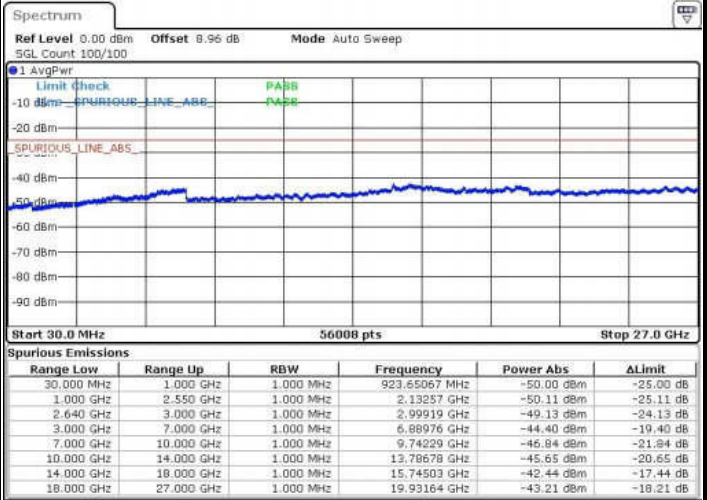

Date: 23 JAN 2017 03:09:39

Date: 23 JAN 2017 03:10:29

Middle Channel / QPSK

Middle Channel / 16QAM

Date: 23 JAN 2017 03:12:24

Date: 23 JAN 2017 03:11:31

LTE Band 38 / 5MHz

Highest Channel / QPSK

Date: 23 JAN 2017 03:16:49

Highest Channel / 16QAM

Date: 23 JAN 2017 03:17:42

LTE Band 38 / 10MHz

Lowest Channel / QPSK

Date: 23 JAN 2017 04:21:12

Lowest Channel / 16QAM

Date: 23 JAN 2017 04:19:50

LTE Band 38 / 10MHz

Middle Channel / QPSK

Middle Channel / 16QAM

Date: 23 JAN 2017 04:26:11

Date: 23 JAN 2017 04:27:04

Highest Channel / QPSK

Highest Channel / 16QAM

Date: 23 JAN 2017 04:29:02