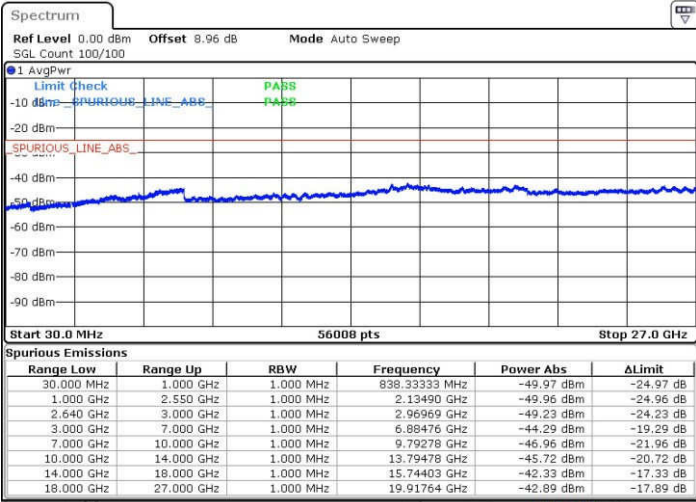

Date: 23 JAN 2017 03:16:49

Highest Channel / 16QAM

Date: 23 JAN 2017 03:17:42

LTE Band 38 / 10MHz

Lowest Channel / QPSK

Date: 23 JAN 2017 04:21:12

Lowest Channel / 16QAM

Date: 23 JAN 2017 04:19:50

LTE Band 38 / 10MHz

Middle Channel / QPSK

Middle Channel / 16QAM

Date: 23 JAN 2017 04:26:11

Date: 23 JAN 2017 04:27:04

Highest Channel / QPSK

Highest Channel / 16QAM

Date: 23 JAN 2017 04:29:02

Date: 23 JAN 2017 04:28:00

LTE Band 38 / 15MHz

Lowest Channel / QPSK

Lowest Channel / 16QAM

Date: 23.JAN.2017 04:37:28

Date: 23.JAN.2017 04:38:15

Middle Channel / QPSK

Middle Channel / 16QAM