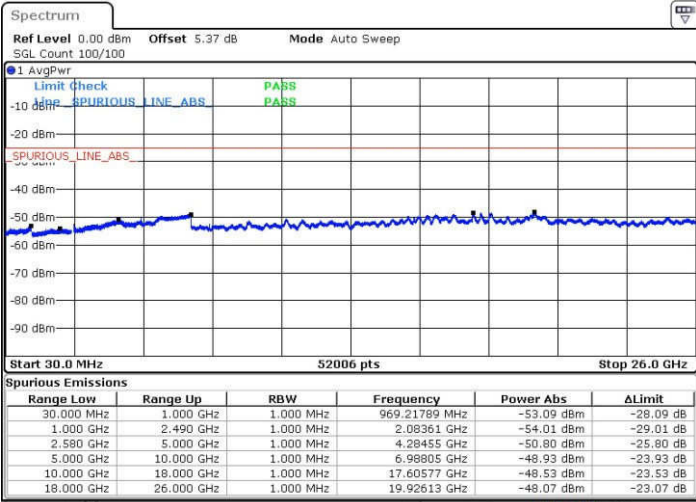

Date: 14.FEB.2017 14:04:19

Date: 14.FEB.2017 14:03:24

LTE Band 7 / 5MHz

Highest Channel / QPSK

Date: 14.FEB.2017 14:05:14

Highest Channel / 16QAM

Date: 14.FEB.2017 14:06:09

LTE Band 7 / 10MHz

Lowest Channel / QPSK

Date: 14.FEB.2017 14:18:45

Lowest Channel / 16QAM

Date: 14.FEB.2017 14:19:40

LTE Band 7 / 10MHz

Middle Channel / QPSK

Middle Channel / 16QAM

Date: 14.FEB.2017 14:21:30

Date: 14.FEB.2017 14:20:35

Highest Channel / QPSK

Highest Channel / 16QAM

Date: 14.FEB.2017 14:22:25

Date: 14.FEB.2017 14:23:19

LTE Band 7 / 15MHz

Lowest Channel / QPSK

Lowest Channel / 16QAM