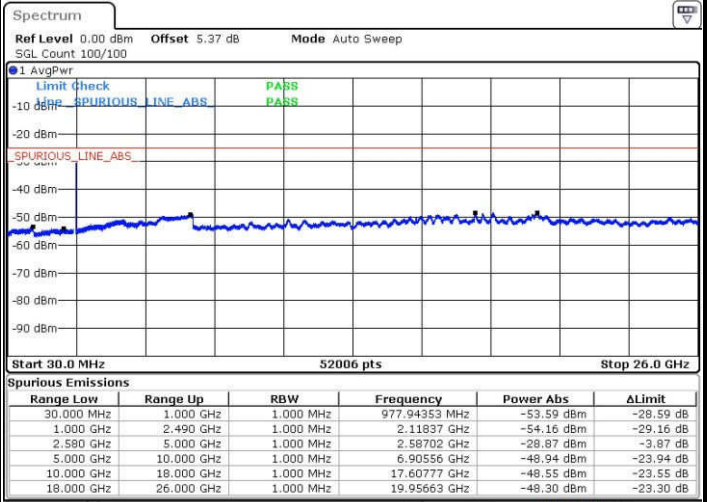

Date: 14.FEB.2017 15:14:33

Highest Channel / 16QAM

Date: 14.FEB.2017 15:25:36

LTE Band 7 / 20MHz

Lowest Channel / QPSK

Date: 14.FEB.2017 13:34:35

Lowest Channel / 16QAM

Date: 14.FEB.2017 13:35:30

LTE Band 7 / 20MHz

Middle Channel / QPSK

Middle Channel / 16QAM

Date: 14.FEB.2017 13:37:20

Date: 14.FEB.2017 13:36:26

Highest Channel / QPSK

Highest Channel / 16QAM

Date: 14.FEB.2017 13:48:22

Date: 14.FEB.2017 13:39:11

LTE Band 12 / 1.4MHz

Lowest Channel / QPSK

Date: 23.JAN.2017 13:50:12

Lowest Channel / 16QAM

Date: 23.JAN.2017 13:51:07

Middle Channel / QPSK

Date: 23.JAN.2017 13:52:57