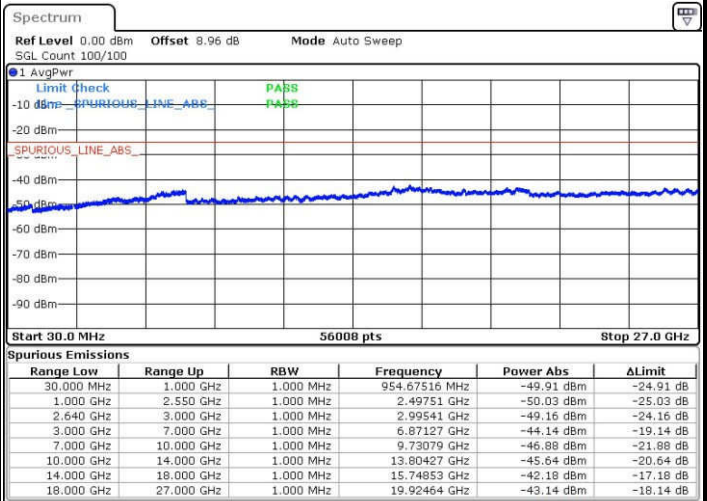

Date: 23 JAN 2017 03:16:49

Highest Channel / 16QAM

Date: 23 JAN 2017 03:17:42

LTE Band 38 / 10MHz

Lowest Channel / QPSK

Date: 23 JAN 2017 04:21:12

Lowest Channel / 16QAM

Date: 23 JAN 2017 04:19:50

LTE Band 38 / 10MHz

Middle Channel / QPSK

Middle Channel / 16QAM

Date: 23 JAN 2017 04:26:11

Date: 23 JAN 2017 04:27:04

Highest Channel / QPSK

Highest Channel / 16QAM

Date: 23 JAN 2017 04:29:02

Date: 23 JAN 2017 04:28:00

LTE Band 38 / 15MHz

Lowest Channel / QPSK

Lowest Channel / 16QAM

Date: 23.JAN.2017 04:37:28

Date: 23.JAN.2017 04:38:15

Middle Channel / QPSK

Middle Channel / 16QAM

Date: 23.JAN.2017 04:38:20

Date: 23.JAN.2017 04:39:14

LTE Band 38 / 15MHz

Highest Channel / QPSK

Highest Channel / 16QAM

Date: 23 JAN 2017 04:41:24

Date: 23 JAN 2017 04:40:33

LTE Band 38 / 20MHz