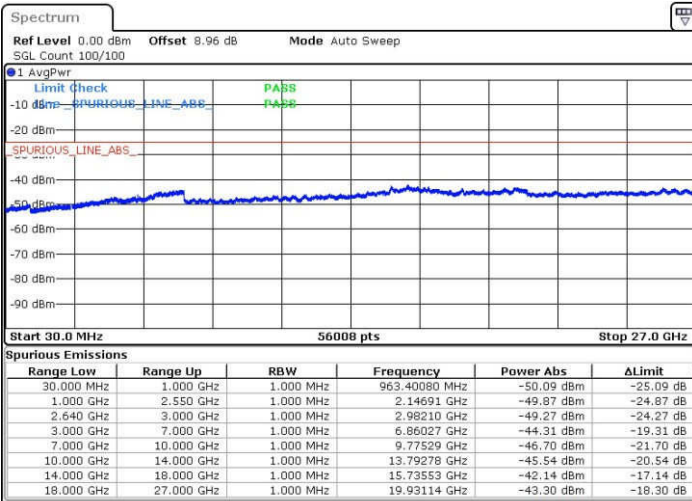

Date: 23 JAN 2017 03:16:49

Highest Channel / 16QAM

Date: 23 JAN 2017 03:17:42

LTE Band 38 / 10MHz

Lowest Channel / QPSK

Date: 23 JAN 2017 04:21:12

Lowest Channel / 16QAM

Date: 23 JAN 2017 04:19:50

LTE Band 38 / 10MHz

Middle Channel / QPSK

Middle Channel / 16QAM

Date: 23 JAN 2017 04:26:11

Date: 23 JAN 2017 04:27:04

Highest Channel / QPSK

Highest Channel / 16QAM

Date: 23 JAN 2017 04:29:02

Date: 23 JAN 2017 04:28:00

LTE Band 38 / 15MHz

Lowest Channel / QPSK

Lowest Channel / 16QAM

Date: 23.JAN.2017 04:37:28

Date: 23.JAN.2017 04:38:15

Middle Channel / QPSK

Middle Channel / 16QAM

Date: 23.JAN.2017 04:38:20

Date: 23.JAN.2017 04:39:14

LTE Band 38 / 15MHz

Highest Channel / QPSK

Highest Channel / 16QAM

Date: 23 JAN 2017 04:41:24

Date: 23 JAN 2017 04:40:33

LTE Band 38 / 20MHz