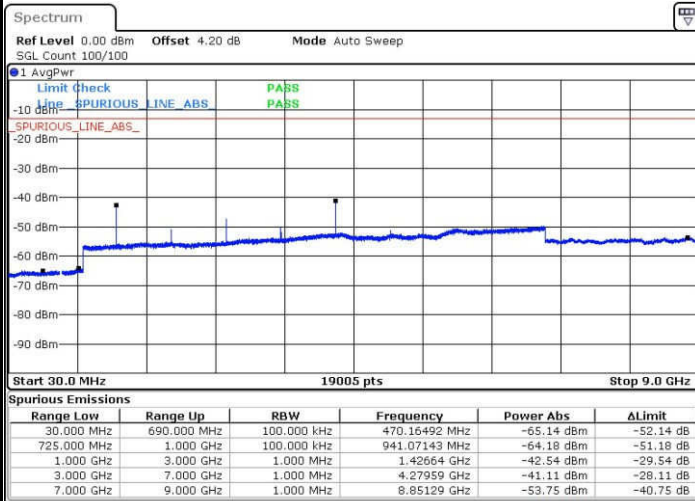

Middle Channel / 16QAM

Date: 23.JAN.2017 13:52:02

LTE Band 12 / 1.4MHz

Highest Channel / QPSK

Date: 23 JAN 2017 13:53:52

Highest Channel / 16QAM

Date: 23 JAN 2017 13:54:47

LTE Band 12 / 3MHz

Lowest Channel / QPSK

Date: 23 JAN 2017 14:07:17

Lowest Channel / 16QAM

Date: 23 JAN 2017 14:08:12

LTE Band 12 / 3MHz

Middle Channel / QPSK

Middle Channel / 16QAM

Date: 23 JAN 2017 14:10:02

Date: 23 JAN 2017 14:09:07

Highest Channel / QPSK

Highest Channel / 16QAM

Date: 23 JAN 2017 14:10:57

Date: 23 JAN 2017 14:11:52

LTE Band 12 / 5MHz

Lowest Channel / QPSK

Date: 23.JAN.2017 14:24:21