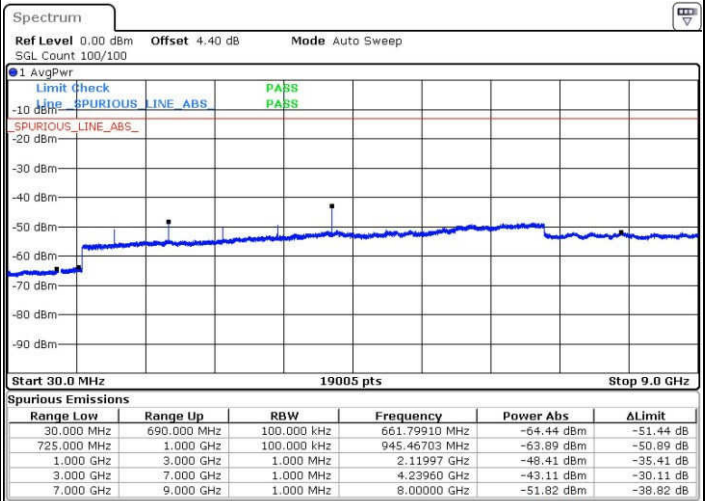

Date: 22 JAN 2017 05:03:55

Date: 22 JAN 2017 05:04:50

LTE Band 17 / 5MHz

Highest Channel / QPSK

Highest Channel / 16QAM

Date: 22 JAN 2017 05:10:58

Date: 22 JAN 2017 05:11:52

LTE Band 17 / 10MHz

Lowest Channel / QPSK

Lowest Channel / 16QAM

Date: 22 JAN 2017 05:18:00

Date: 22 JAN 2017 05:18:55

LTE Band 17 / 10MHz

Middle Channel / QPSK

Middle Channel / 16QAM

Date: 22 JAN 2017 05:20:32

Date: 22 JAN 2017 05:21:27

Highest Channel / QPSK

Highest Channel / 16QAM

Date: 22 JAN 2017 05:27:34

Date: 22 JAN 2017 05:28:29

LTE Band 38 / 5MHz

Lowest Channel / QPSK

Lowest Channel / 16QAM

Date: 23 JAN 2017 03:09:39

Date: 23 JAN 2017 03:10:29

Middle Channel / QPSK

Middle Channel / 16QAM

Date: 23 JAN 2017 03:12:24

Date: 23 JAN 2017 03:11:31

LTE Band 38 / 5MHz

Highest Channel / QPSK