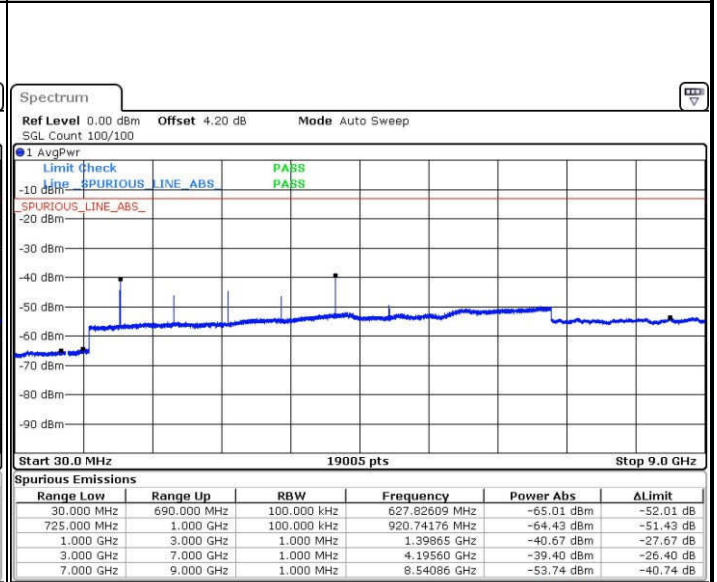

LTE Band 7 / 20MHz

Middle Channel / QPSK

Middle Channel / 16QAM

Date: 14.FEB.2017 13:37:20

Date: 14.FEB.2017 13:36:26

Highest Channel / QPSK

Highest Channel / 16QAM

Date: 14.FEB.2017 13:48:22

Date: 14.FEB.2017 13:39:11

LTE Band 12 / 1.4MHz

Lowest Channel / QPSK

Date: 23.JAN.2017 13:50:12

Lowest Channel / 16QAM

Date: 23.JAN.2017 13:51:07

Middle Channel / QPSK

Date: 23.JAN.2017 13:52:57

Middle Channel / 16QAM

Date: 23.JAN.2017 13:52:02

LTE Band 12 / 1.4MHz

Highest Channel / QPSK

Date: 23 JAN 2017 13:53:52

Highest Channel / 16QAM

Date: 23 JAN 2017 13:54:47

LTE Band 12 / 3MHz