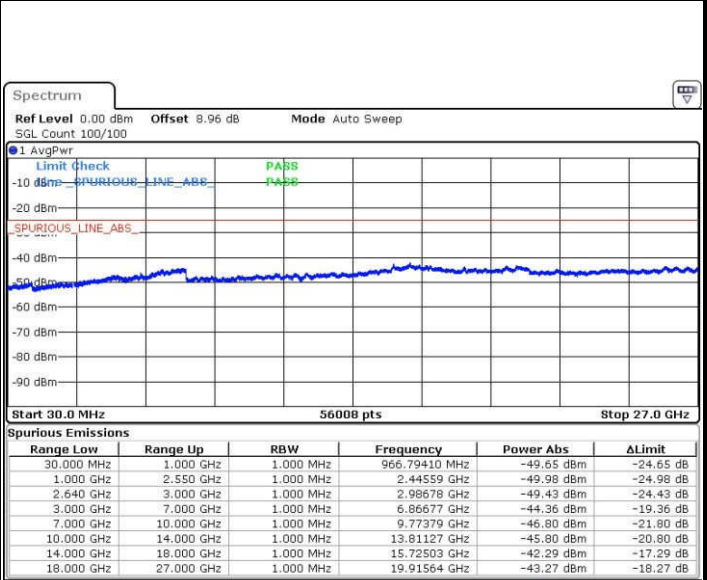

Date: 22 JAN 2017 05:21:27

Highest Channel / QPSK

Highest Channel / 16QAM

Date: 22 JAN 2017 05:27:34

Date: 22 JAN 2017 05:28:29

LTE Band 38 / 5MHz

Lowest Channel / QPSK

Lowest Channel / 16QAM

Date: 23 JAN 2017 03:09:39

Date: 23 JAN 2017 03:10:29

Middle Channel / QPSK

Middle Channel / 16QAM

Date: 23 JAN 2017 03:12:24

Date: 23 JAN 2017 03:11:31

LTE Band 38 / 5MHz

Highest Channel / QPSK

Date: 23 JAN 2017 03:16:49

Highest Channel / 16QAM

Date: 23 JAN 2017 03:17:42

LTE Band 38 / 10MHz

Lowest Channel / QPSK

Date: 23 JAN 2017 04:21:12

Lowest Channel / 16QAM

Date: 23 JAN 2017 04:19:50

LTE Band 38 / 10MHz

Middle Channel / QPSK

Middle Channel / 16QAM

Date: 23 JAN 2017 04:26:11

Date: 23 JAN 2017 04:27:04

Highest Channel / QPSK

Highest Channel / 16QAM

Date: 23 JAN 2017 04:29:02