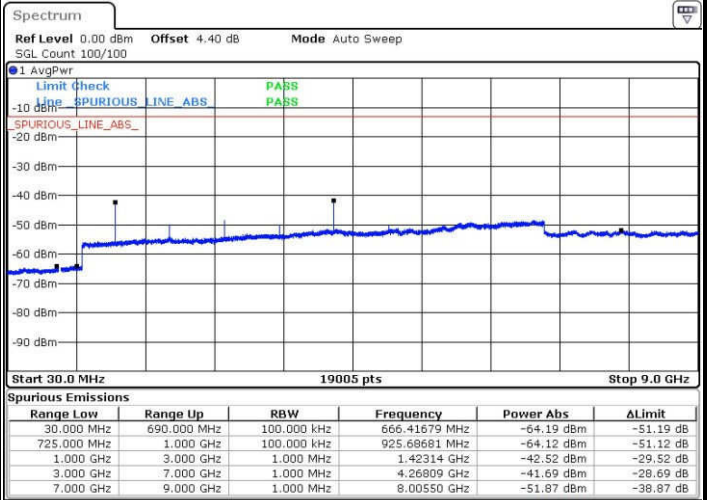

Date: 23 JAN 2017 15:25:17

LTE Band 17 / 5MHz

Lowest Channel / QPSK

Lowest Channel / 16QAM

Date: 22 JAN 2017 05:01:24

Date: 22 JAN 2017 05:02:19

Middle Channel / QPSK

Middle Channel / 16QAM

Date: 22 JAN 2017 05:03:55

Date: 22 JAN 2017 05:04:50

LTE Band 17 / 5MHz

Highest Channel / QPSK

Highest Channel / 16QAM

Date: 22 JAN 2017 05:10:58

Date: 22 JAN 2017 05:11:52

LTE Band 17 / 10MHz

Lowest Channel / QPSK

Lowest Channel / 16QAM

Date: 22 JAN 2017 05:18:00

Date: 22 JAN 2017 05:18:55

LTE Band 17 / 10MHz

Middle Channel / QPSK

Middle Channel / 16QAM

Date: 22 JAN 2017 05:20:32