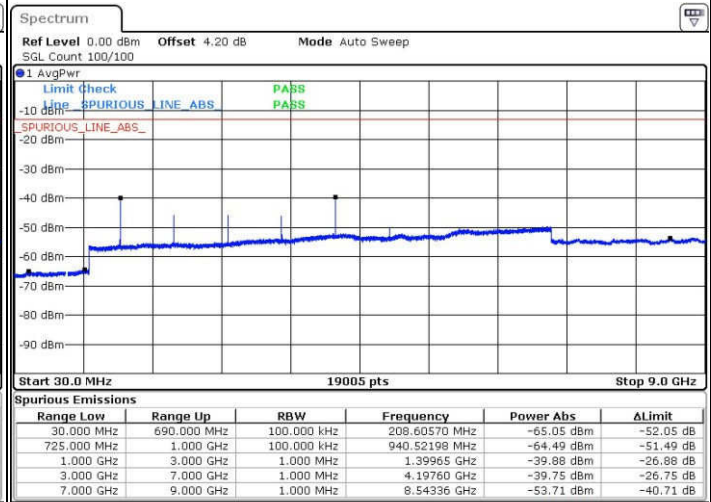

Lowest Channel / 16QAM

Date: 23.JAN.2017 14:25:16

Middle Channel / QPSK

Date: 23.JAN.2017 14:27:07

Middle Channel / 16QAM

Date: 23.JAN.2017 14:26:11

LTE Band 12 / 5MHz

Highest Channel / QPSK

Date: 23 JAN 2017 14:28:02

Highest Channel / 16QAM

Date: 23 JAN 2017 14:28:57

LTE Band 12 / 10MHz

Lowest Channel / QPSK

Date: 23 JAN 2017 15:20:41

Lowest Channel / 16QAM

Date: 23 JAN 2017 15:21:36

LTE Band 12 / 10MHz

Middle Channel / QPSK

Date: 23 JAN 2017 15:23:27

Middle Channel / 16QAM

Date: 23 JAN 2017 15:22:32

Highest Channel / QPSK

Date: 23 JAN 2017 15:24:22

Highest Channel / 16QAM