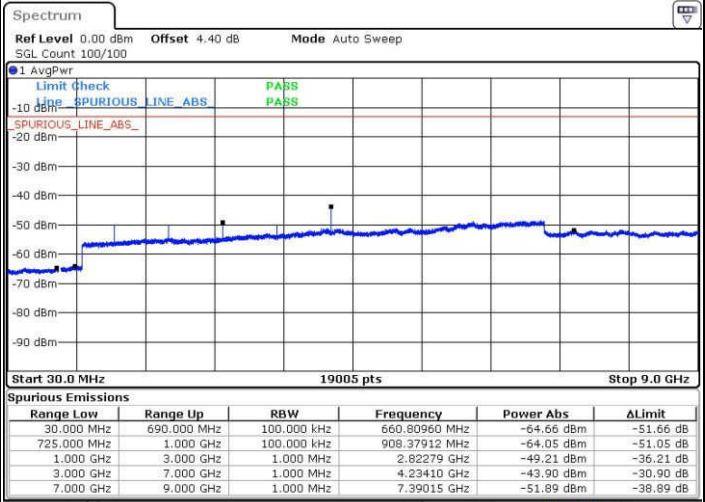

Date: 22 JAN 2017 05:03:55

Date: 22 JAN 2017 05:04:50

LTE Band 17 / 5MHz

Highest Channel / QPSK

Highest Channel / 16QAM

Date: 22 JAN 2017 05:10:58

Date: 22 JAN 2017 05:11:52

LTE Band 17 / 10MHz

Lowest Channel / QPSK

Lowest Channel / 16QAM

Date: 22 JAN 2017 05:18:00

Date: 22 JAN 2017 05:18:55

LTE Band 17 / 10MHz

Middle Channel / QPSK

Middle Channel / 16QAM

Date: 22 JAN 2017 05:20:32

Date: 22 JAN 2017 05:21:27

Highest Channel / QPSK

Highest Channel / 16QAM

Date: 22 JAN 2017 05:27:34

Date: 22 JAN 2017 05:28:29

LTE Band 38 / 5MHz

Lowest Channel / QPSK

Lowest Channel / 16QAM