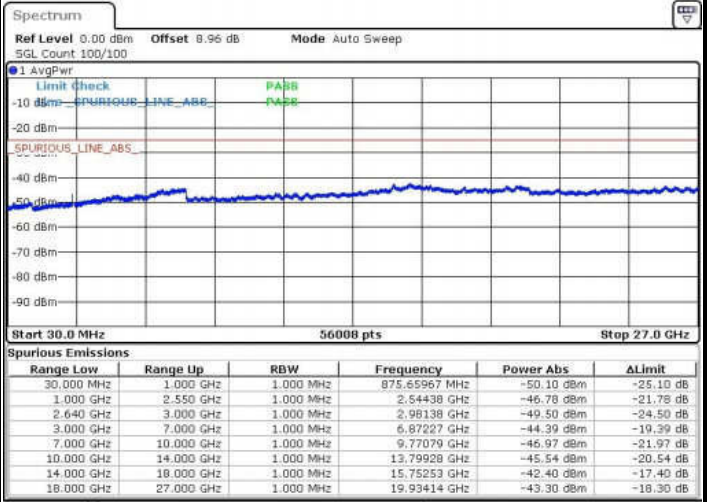

LTE Band 38 / 10MHz

Middle Channel / QPSK

Middle Channel / 16QAM

Date: 23 JAN 2017 04:26:11

Date: 23 JAN 2017 04:27:04

Highest Channel / QPSK

Highest Channel / 16QAM

Date: 23 JAN 2017 04:29:02

Date: 23 JAN 2017 04:28:00

LTE Band 38 / 15MHz

Lowest Channel / QPSK

Lowest Channel / 16QAM

Date: 23.JAN.2017 04:37:28

Date: 23.JAN.2017 04:38:15

Middle Channel / QPSK

Middle Channel / 16QAM

Date: 23.JAN.2017 04:38:20

Date: 23.JAN.2017 04:39:14

LTE Band 38 / 15MHz

Highest Channel / QPSK

Highest Channel / 16QAM

Date: 23 JAN 2017 04:41:24

Date: 23 JAN 2017 04:40:33

LTE Band 38 / 20MHz