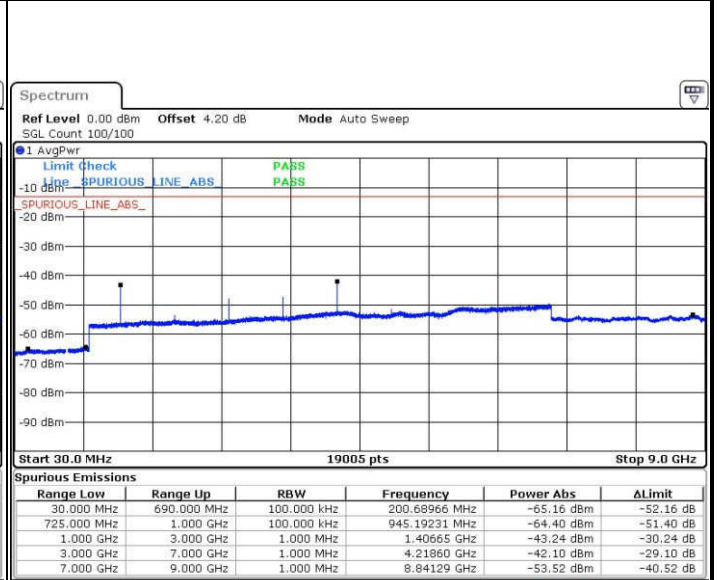

Lowest Channel / 16QAM

Date: 23.JAN.2017 14:25:16

Middle Channel / QPSK

Date: 23.JAN.2017 14:27:07

Middle Channel / 16QAM

Date: 23.JAN.2017 14:26:11

LTE Band 12 / 5MHz

Highest Channel / QPSK

Date: 23 JAN 2017 14:28:02

Highest Channel / 16QAM

Date: 23 JAN 2017 14:28:57

LTE Band 12 / 10MHz

Lowest Channel / QPSK

Date: 23 JAN 2017 15:20:41

Lowest Channel / 16QAM

Date: 23 JAN 2017 15:21:36

LTE Band 12 / 10MHz

Middle Channel / QPSK

Date: 23 JAN 2017 15:23:27

Middle Channel / 16QAM

Date: 23 JAN 2017 15:22:32

Highest Channel / QPSK

Date: 23 JAN 2017 15:24:22

Highest Channel / 16QAM