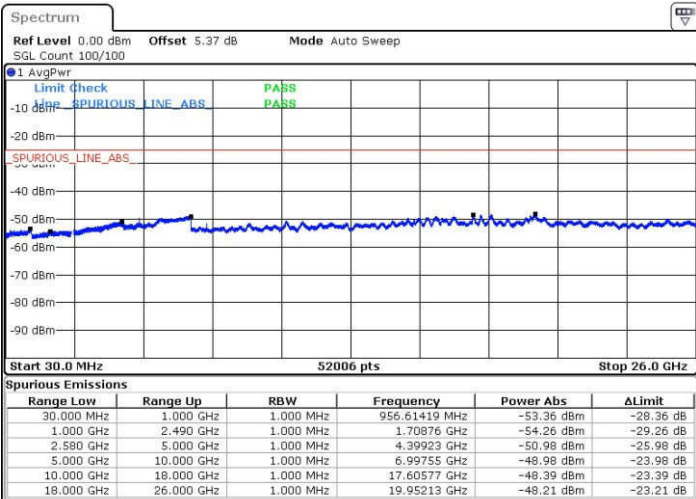

Lowest Channel / QPSK

Date: 14.FEB.2017 14:18:45

Lowest Channel / 16QAM

Date: 14.FEB.2017 14:19:40

LTE Band 7 / 10MHz

Middle Channel / QPSK

Middle Channel / 16QAM

Date: 14.FEB.2017 14:21:30

Date: 14.FEB.2017 14:20:35

Highest Channel / QPSK

Highest Channel / 16QAM

Date: 14.FEB.2017 14:22:25

Date: 14.FEB.2017 14:23:19

LTE Band 7 / 15MHz

Lowest Channel / QPSK

Lowest Channel / 16QAM

Date: 14.FEB.2017 13:29:07

Date: 14.FEB.2017 13:30:02

Middle Channel / QPSK

Middle Channel / 16QAM

Date: 14.FEB.2017 13:31:51

Date: 14.FEB.2017 13:30:57

LTE Band 7 / 15MHz

Highest Channel / QPSK

Date: 14.FEB.2017 15:14:33

Highest Channel / 16QAM

Date: 14.FEB.2017 15:25:36

LTE Band 7 / 20MHz

Lowest Channel / QPSK

Date: 14.FEB.2017 13:34:35

Lowest Channel / 16QAM

Date: 14.FEB.2017 13:35:30