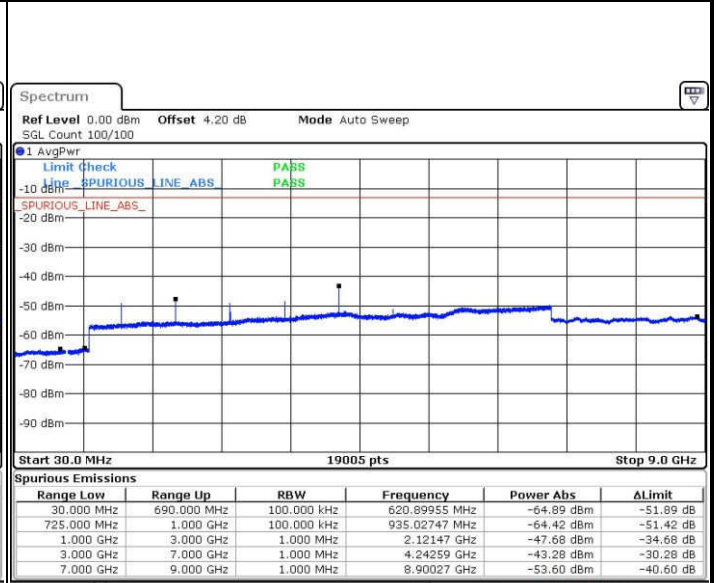

LTE Band 7 / 20MHz

Middle Channel / QPSK

Middle Channel / 16QAM

Date: 14.FEB.2017 13:37:20

Date: 14.FEB.2017 13:36:26

Highest Channel / QPSK

Highest Channel / 16QAM

Date: 14.FEB.2017 13:48:22

Date: 14.FEB.2017 13:39:11

LTE Band 12 / 1.4MHz

Lowest Channel / QPSK

Date: 23.JAN.2017 13:50:12

Lowest Channel / 16QAM

Date: 23.JAN.2017 13:51:07

Middle Channel / QPSK

Date: 23.JAN.2017 13:52:57

Middle Channel / 16QAM

Date: 23.JAN.2017 13:52:02

LTE Band 12 / 1.4MHz

Highest Channel / QPSK

Date: 23 JAN 2017 13:53:52

Highest Channel / 16QAM

Date: 23 JAN 2017 13:54:47

LTE Band 12 / 3MHz