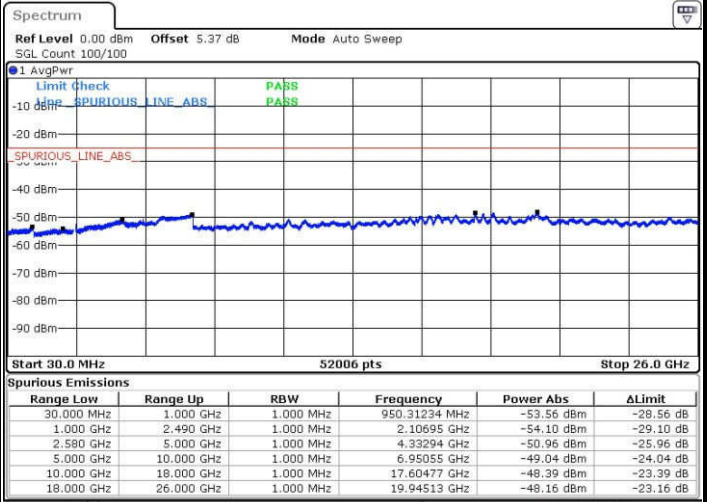

Date: 14.FEB.2017 14:04:19

Date: 14.FEB.2017 14:03:24

LTE Band 7 / 5MHz

Highest Channel / QPSK

Date: 14.FEB.2017 14:05:14

Highest Channel / 16QAM

Date: 14.FEB.2017 14:06:09

LTE Band 7 / 10MHz

Lowest Channel / QPSK

Date: 14.FEB.2017 14:18:45

Lowest Channel / 16QAM

Date: 14.FEB.2017 14:19:40

LTE Band 7 / 10MHz

Middle Channel / QPSK

Middle Channel / 16QAM

Date: 14.FEB.2017 14:21:30

Date: 14.FEB.2017 14:20:35

Highest Channel / QPSK

Highest Channel / 16QAM

Date: 14.FEB.2017 14:22:25

Date: 14.FEB.2017 14:23:19

LTE Band 7 / 15MHz

Lowest Channel / QPSK

Lowest Channel / 16QAM