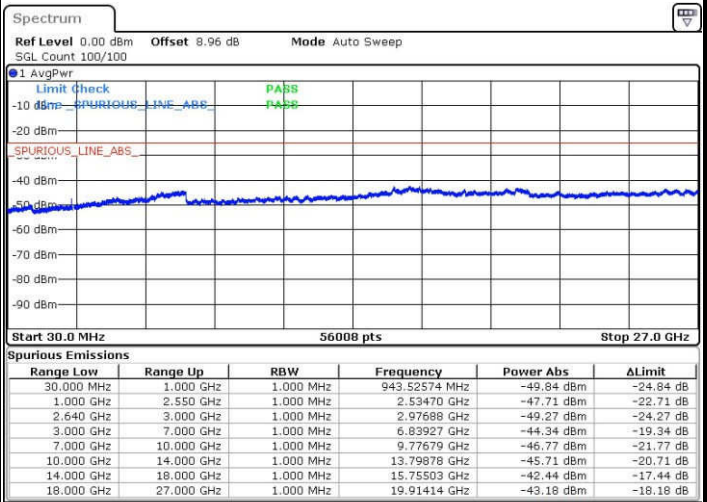

Date: 23 JAN 2017 04:28:00

LTE Band 38 / 15MHz

Lowest Channel / QPSK

Lowest Channel / 16QAM

Date: 23.JAN.2017 04:37:28

Date: 23.JAN.2017 04:38:15

Middle Channel / QPSK

Middle Channel / 16QAM

Date: 23.JAN.2017 04:38:20

Date: 23.JAN.2017 04:39:14

LTE Band 38 / 15MHz

Highest Channel / QPSK

Highest Channel / 16QAM

Date: 23 JAN 2017 04:41:24

Date: 23 JAN 2017 04:40:33

LTE Band 38 / 20MHz

Lowest Channel / QPSK

Lowest Channel / 16QAM

Date: 23 JAN 2017 04:42:21

Date: 23 JAN 2017 04:43:12