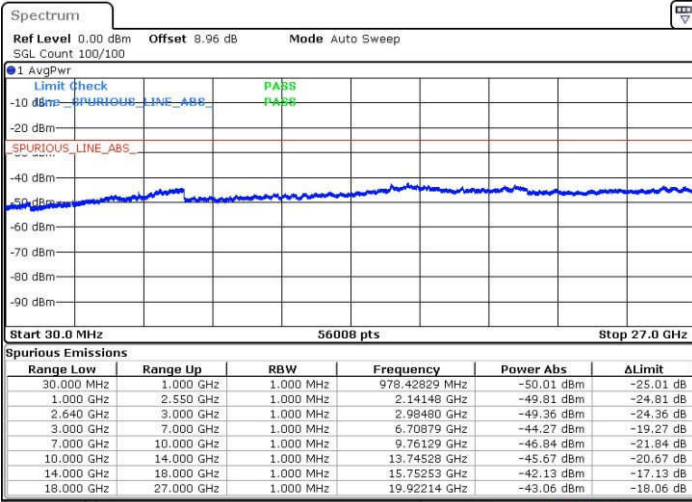

Date: 23 JAN 2017 04:28:00

LTE Band 38 / 15MHz

Lowest Channel / QPSK

Lowest Channel / 16QAM

Date: 23.JAN.2017 04:37:28

Date: 23.JAN.2017 04:38:15

Middle Channel / QPSK

Middle Channel / 16QAM

Date: 23.JAN.2017 04:38:20

Date: 23.JAN.2017 04:39:14

LTE Band 38 / 15MHz

Highest Channel / QPSK

Highest Channel / 16QAM

Date: 23 JAN 2017 04:41:24

Date: 23 JAN 2017 04:40:33

LTE Band 38 / 20MHz

Lowest Channel / QPSK

Lowest Channel / 16QAM

Date: 23 JAN 2017 04:42:21

Date: 23 JAN 2017 04:43:12