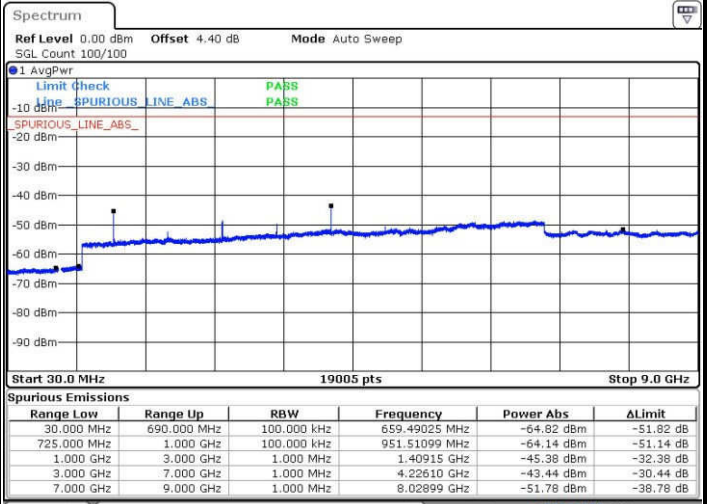

Date: 23 JAN 2017 14:28:02

Highest Channel / 16QAM

Date: 23 JAN 2017 14:28:57

LTE Band 12 / 10MHz

Lowest Channel / QPSK

Date: 23 JAN 2017 15:20:41

Lowest Channel / 16QAM

Date: 23 JAN 2017 15:21:36

LTE Band 12 / 10MHz

Middle Channel / QPSK

Date: 23 JAN 2017 15:23:27

Middle Channel / 16QAM

Date: 23 JAN 2017 15:22:32

Highest Channel / QPSK

Date: 23 JAN 2017 15:24:22

Highest Channel / 16QAM

Date: 23 JAN 2017 15:25:17

LTE Band 17 / 5MHz

Lowest Channel / QPSK

Lowest Channel / 16QAM

Date: 22 JAN 2017 05:01:24

Date: 22 JAN 2017 05:02:19

Middle Channel / QPSK

Middle Channel / 16QAM

Date: 22 JAN 2017 05:03:55

Date: 22 JAN 2017 05:04:50

LTE Band 17 / 5MHz

Highest Channel / QPSK

Highest Channel / 16QAM

Date: 22 JAN 2017 05:10:58

Date: 22 JAN 2017 05:11:52

LTE Band 17 / 10MHz