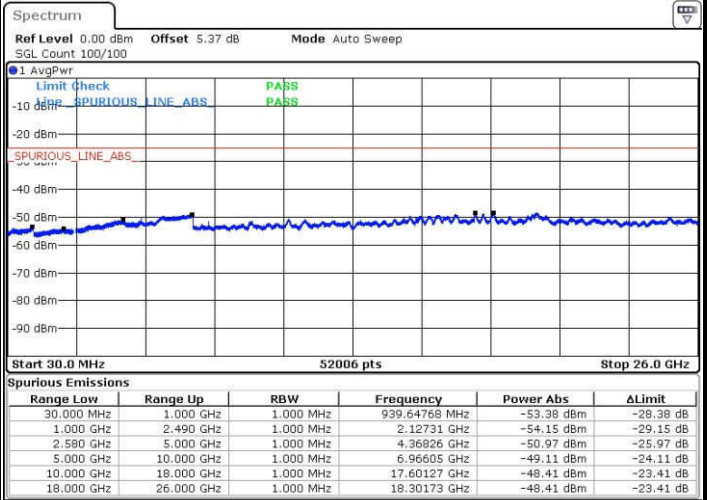

Date: 14.FEB.2017 14:04:19

Date: 14.FEB.2017 14:03:24

LTE Band 7 / 5MHz

Highest Channel / QPSK

Date: 14.FEB.2017 14:05:14

Highest Channel / 16QAM

Date: 14.FEB.2017 14:06:09

LTE Band 7 / 10MHz

Lowest Channel / QPSK

Date: 14.FEB.2017 14:18:45

Lowest Channel / 16QAM

Date: 14.FEB.2017 14:19:40

LTE Band 7 / 10MHz

Middle Channel / QPSK

Middle Channel / 16QAM

Date: 14.FEB.2017 14:21:30

Date: 14.FEB.2017 14:20:35

Highest Channel / QPSK

Highest Channel / 16QAM

Date: 14.FEB.2017 14:22:25

Date: 14.FEB.2017 14:23:19

LTE Band 7 / 15MHz

Lowest Channel / QPSK

Lowest Channel / 16QAM