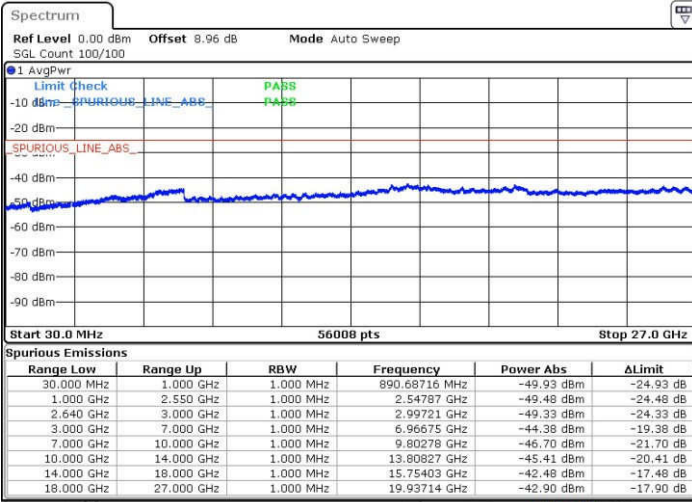

Lowest Channel / QPSK

Lowest Channel / 16QAM

Date: 22 JAN 2017 05:18:00

Date: 22 JAN 2017 05:18:55

LTE Band 17 / 10MHz

Middle Channel / QPSK

Middle Channel / 16QAM

Date: 22 JAN 2017 05:20:32

Date: 22 JAN 2017 05:21:27

Highest Channel / QPSK

Highest Channel / 16QAM

Date: 22 JAN 2017 05:27:34

Date: 22 JAN 2017 05:28:29

LTE Band 38 / 5MHz

Lowest Channel / QPSK

Lowest Channel / 16QAM

Date: 23 JAN 2017 03:09:39

Date: 23 JAN 2017 03:10:29

Middle Channel / QPSK

Middle Channel / 16QAM

Date: 23 JAN 2017 03:12:24

Date: 23 JAN 2017 03:11:31

LTE Band 38 / 5MHz

Highest Channel / QPSK