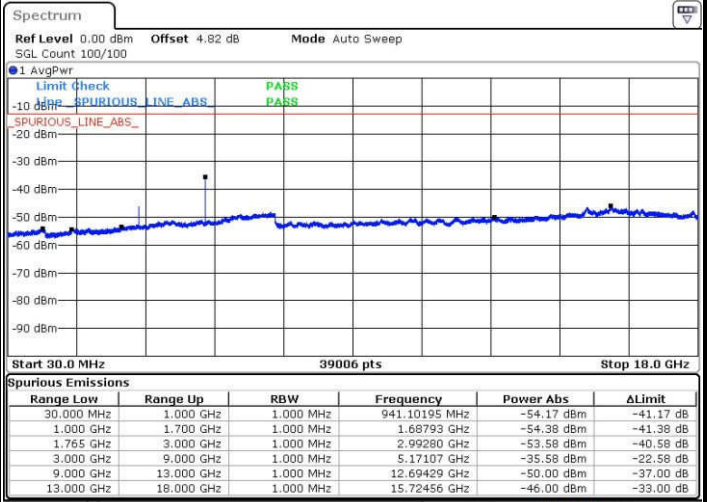

LTE Band 4 / 20MHz

Middle Channel / QPSK

Middle Channel / 16QAM

Date: 21.JAN.2017 01:52:22

Date: 21.JAN.2017 01:53:19

Highest Channel / QPSK

Highest Channel / 16QAM

Date: 21.JAN.2017 01:59:32

Date: 21.JAN.2017 02:00:28

LTE Band 7 / 5MHz

Lowest Channel / QPSK

Lowest Channel / 16QAM

Date: 14.FEB.2017 14:01:34

Date: 14.FEB.2017 14:02:29

Middle Channel / QPSK

Middle Channel / 16QAM

Date: 14.FEB.2017 14:04:19

Date: 14.FEB.2017 14:03:24

LTE Band 7 / 5MHz

Highest Channel / QPSK

Date: 14.FEB.2017 14:05:14

Highest Channel / 16QAM

Date: 14.FEB.2017 14:06:09

LTE Band 7 / 10MHz