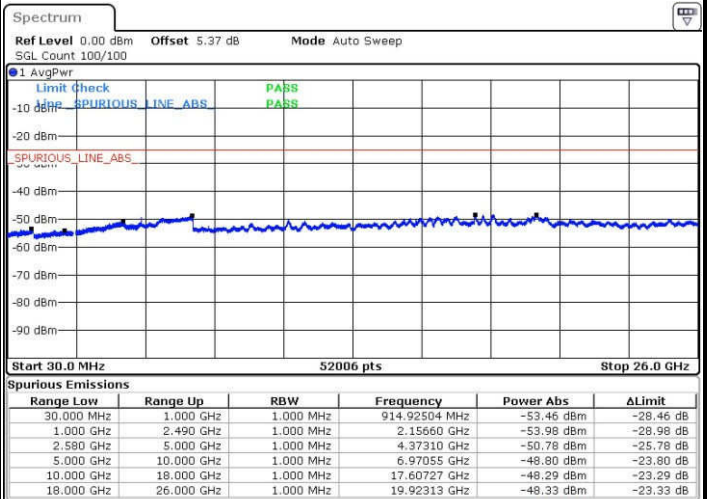

Lowest Channel / QPSK

Date: 14.FEB.2017 14:18:45

Lowest Channel / 16QAM

Date: 14.FEB.2017 14:19:40

LTE Band 7 / 10MHz

Middle Channel / QPSK

Middle Channel / 16QAM

Date: 14.FEB.2017 14:21:30

Date: 14.FEB.2017 14:20:35

Highest Channel / QPSK

Highest Channel / 16QAM

Date: 14.FEB.2017 14:22:25

Date: 14.FEB.2017 14:23:19

LTE Band 7 / 15MHz

Lowest Channel / QPSK

Lowest Channel / 16QAM

Date: 14.FEB.2017 13:29:07

Date: 14.FEB.2017 13:30:02

Middle Channel / QPSK

Middle Channel / 16QAM

Date: 14.FEB.2017 13:31:51

Date: 14.FEB.2017 13:30:57

LTE Band 7 / 15MHz

Highest Channel / QPSK