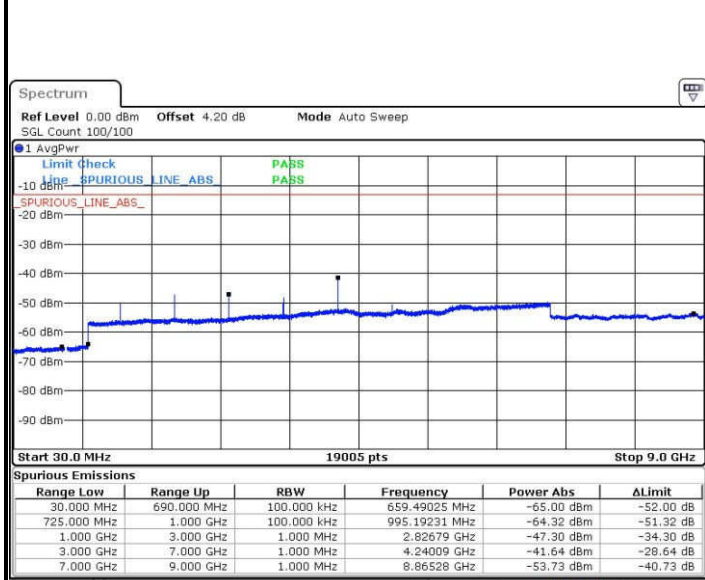

Date: 23 JAN 2017 14:28:02

Highest Channel / 16QAM

Date: 23 JAN 2017 14:28:57

LTE Band 12 / 10MHz

Lowest Channel / QPSK

Date: 23 JAN 2017 15:20:41

Lowest Channel / 16QAM

Date: 23 JAN 2017 15:21:36

LTE Band 12 / 10MHz

Middle Channel / QPSK

Date: 23 JAN 2017 15:23:27

Middle Channel / 16QAM

Date: 23 JAN 2017 15:22:32

Highest Channel / QPSK

Date: 23 JAN 2017 15:24:22

Highest Channel / 16QAM

Date: 23 JAN 2017 15:25:17

LTE Band 17 / 5MHz

Lowest Channel / QPSK

Lowest Channel / 16QAM

Date: 22 JAN 2017 05:01:24

Date: 22 JAN 2017 05:02:19

Middle Channel / QPSK

Middle Channel / 16QAM

Date: 22 JAN 2017 05:03:55

Date: 22 JAN 2017 05:04:50

LTE Band 17 / 5MHz

Highest Channel / QPSK

Highest Channel / 16QAM

Date: 22 JAN 2017 05:10:58

Date: 22 JAN 2017 05:11:52

LTE Band 17 / 10MHz