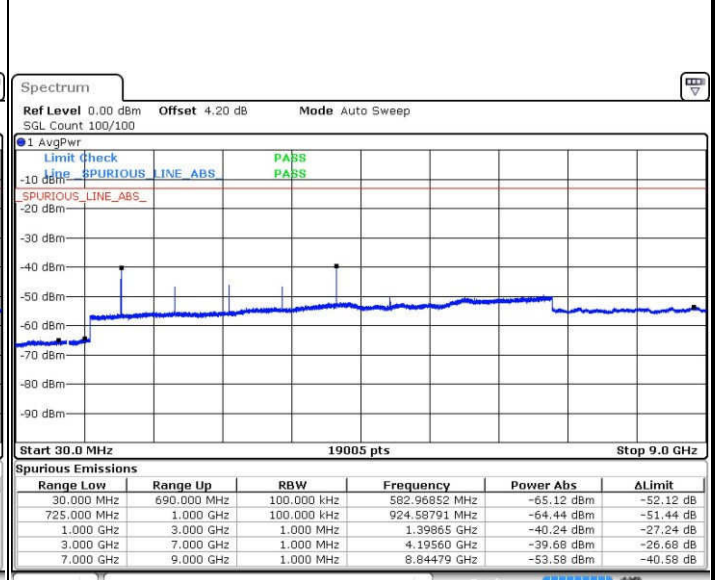

Date: 14.FEB.2017 13:39:11

LTE Band 12 / 1.4MHz

Lowest Channel / QPSK

Date: 23.JAN.2017 13:50:12

Lowest Channel / 16QAM

Date: 23.JAN.2017 13:51:07

Middle Channel / QPSK

Date: 23.JAN.2017 13:52:57

Middle Channel / 16QAM

Date: 23.JAN.2017 13:52:02

LTE Band 12 / 1.4MHz

Highest Channel / QPSK

Date: 23 JAN 2017 13:53:52

Highest Channel / 16QAM

Date: 23 JAN 2017 13:54:47

LTE Band 12 / 3MHz

Lowest Channel / QPSK

Date: 23 JAN 2017 14:07:17

Lowest Channel / 16QAM

Date: 23 JAN 2017 14:08:12

LTE Band 12 / 3MHz

Middle Channel / QPSK

Middle Channel / 16QAM

Date: 23 JAN 2017 14:10:02

Date: 23 JAN 2017 14:09:07

Highest Channel / QPSK

Highest Channel / 16QAM

Date: 23 JAN 2017 14:10:57

Date: 23 JAN 2017 14:11:52

LTE Band 12 / 5MHz

Lowest Channel / QPSK

Date: 23.JAN.2017 14:24:21