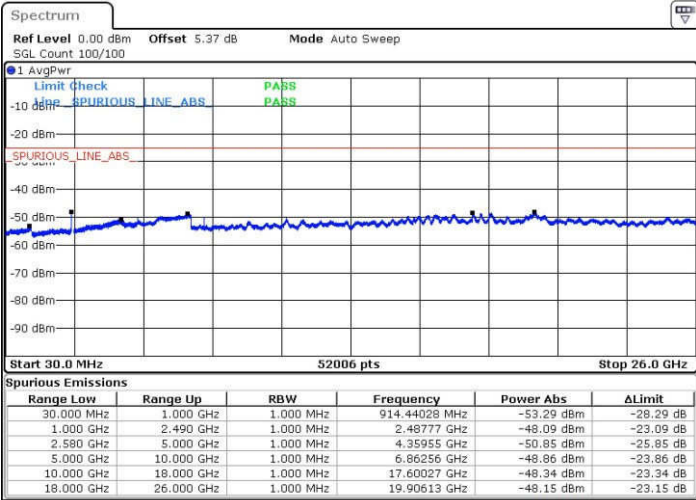

Lowest Channel / QPSK

Date: 14.FEB.2017 14:18:45

Lowest Channel / 16QAM

Date: 14.FEB.2017 14:19:40

LTE Band 7 / 10MHz

Middle Channel / QPSK

Middle Channel / 16QAM

Date: 14.FEB.2017 14:21:30

Date: 14.FEB.2017 14:20:35

Highest Channel / QPSK

Highest Channel / 16QAM

Date: 14.FEB.2017 14:22:25

Date: 14.FEB.2017 14:23:19

LTE Band 7 / 15MHz

Lowest Channel / QPSK

Lowest Channel / 16QAM

Date: 14.FEB.2017 13:29:07

Date: 14.FEB.2017 13:30:02

Middle Channel / QPSK

Middle Channel / 16QAM

Date: 14.FEB.2017 13:31:51

Date: 14.FEB.2017 13:30:57

LTE Band 7 / 15MHz

Highest Channel / QPSK

Date: 14.FEB.2017 15:14:33

Highest Channel / 16QAM

Date: 14.FEB.2017 15:25:36

LTE Band 7 / 20MHz

Lowest Channel / QPSK

Date: 14.FEB.2017 13:34:35

Lowest Channel / 16QAM

Date: 14.FEB.2017 13:35:30