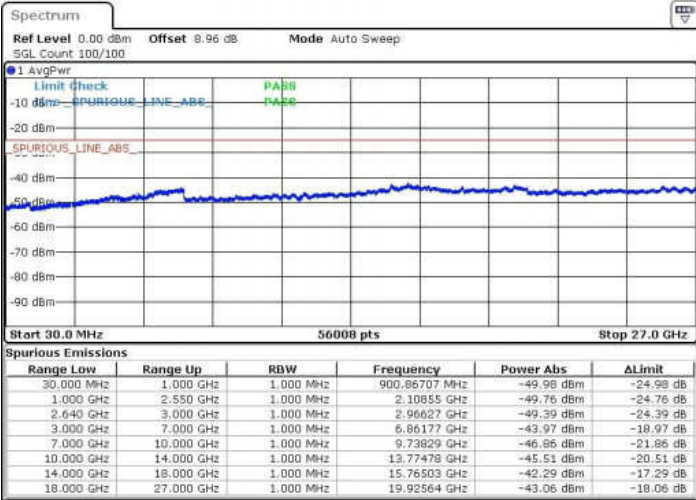

Date: 23 JAN 2017 03:09:39

Date: 23 JAN 2017 03:10:29

Middle Channel / QPSK

Middle Channel / 16QAM

Date: 23 JAN 2017 03:12:24

Date: 23 JAN 2017 03:11:31

LTE Band 38 / 5MHz

Highest Channel / QPSK

Date: 23 JAN 2017 03:16:49

Highest Channel / 16QAM

Date: 23 JAN 2017 03:17:42

LTE Band 38 / 10MHz

Lowest Channel / QPSK

Date: 23 JAN 2017 04:21:12

Lowest Channel / 16QAM

Date: 23 JAN 2017 04:19:50

LTE Band 38 / 10MHz

Middle Channel / QPSK

Middle Channel / 16QAM

Date: 23 JAN 2017 04:26:11

Date: 23 JAN 2017 04:27:04

Highest Channel / QPSK

Highest Channel / 16QAM

Date: 23 JAN 2017 04:29:02