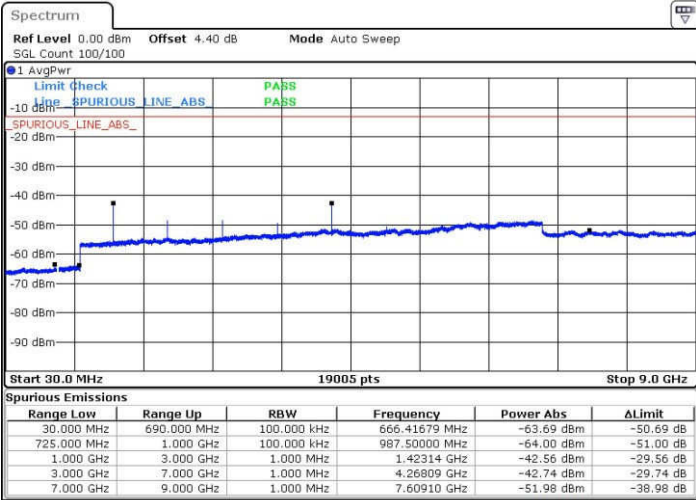

Date: 23 JAN 2017 15:25:17

LTE Band 17 / 5MHz

Lowest Channel / QPSK

Lowest Channel / 16QAM

Date: 22 JAN 2017 05:01:24

Date: 22 JAN 2017 05:02:19

Middle Channel / QPSK

Middle Channel / 16QAM

Date: 22 JAN 2017 05:03:55

Date: 22 JAN 2017 05:04:50

LTE Band 17 / 5MHz

Highest Channel / QPSK

Highest Channel / 16QAM

Date: 22 JAN 2017 05:10:58

Date: 22 JAN 2017 05:11:52

LTE Band 17 / 10MHz

Lowest Channel / QPSK

Lowest Channel / 16QAM

Date: 22 JAN 2017 05:18:00

Date: 22 JAN 2017 05:18:55

LTE Band 17 / 10MHz

Middle Channel / QPSK

Middle Channel / 16QAM

Date: 22 JAN 2017 05:20:32

Date: 22 JAN 2017 05:21:27

Highest Channel / QPSK

Highest Channel / 16QAM

Date: 22 JAN 2017 05:27:34

Date: 22 JAN 2017 05:28:29

LTE Band 38 / 5MHz

Lowest Channel / QPSK

Lowest Channel / 16QAM