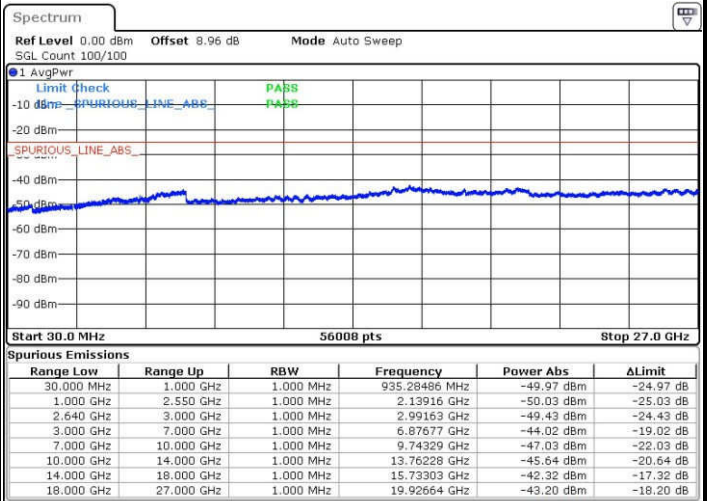

Lowest Channel / QPSK

Lowest Channel / 16QAM

Date: 22 JAN 2017 05:18:00

Date: 22 JAN 2017 05:18:55

LTE Band 17 / 10MHz

Middle Channel / QPSK

Middle Channel / 16QAM

Date: 22 JAN 2017 05:20:32

Date: 22 JAN 2017 05:21:27

Highest Channel / QPSK

Highest Channel / 16QAM

Date: 22 JAN 2017 05:27:34

Date: 22 JAN 2017 05:28:29

LTE Band 38 / 5MHz

Lowest Channel / QPSK

Lowest Channel / 16QAM

Date: 23 JAN 2017 03:09:39

Date: 23 JAN 2017 03:10:29

Middle Channel / QPSK

Middle Channel / 16QAM

Date: 23 JAN 2017 03:12:24

Date: 23 JAN 2017 03:11:31

LTE Band 38 / 5MHz

Highest Channel / QPSK

Date: 23 JAN 2017 03:16:49

Highest Channel / 16QAM

Date: 23 JAN 2017 03:17:42

LTE Band 38 / 10MHz

Lowest Channel / QPSK

Date: 23 JAN 2017 04:21:12

Lowest Channel / 16QAM

Date: 23 JAN 2017 04:19:50