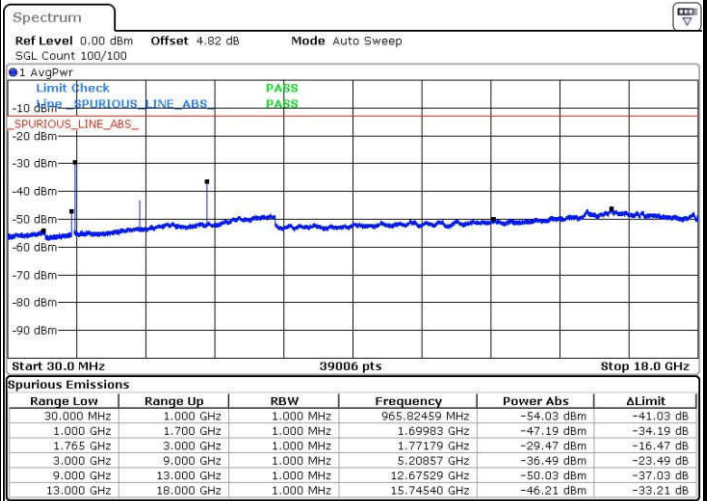

LTE Band 4 / 20MHz

Middle Channel / QPSK

Middle Channel / 16QAM

Date: 21.JAN.2017 01:52:22

Date: 21.JAN.2017 01:53:19

Highest Channel / QPSK

Highest Channel / 16QAM

Date: 21.JAN.2017 01:59:32

Date: 21.JAN.2017 02:00:28

LTE Band 7 / 5MHz

Lowest Channel / QPSK

Lowest Channel / 16QAM

Date: 14.FEB.2017 14:01:34

Date: 14.FEB.2017 14:02:29

Middle Channel / QPSK

Middle Channel / 16QAM

Date: 14.FEB.2017 14:04:19

Date: 14.FEB.2017 14:03:24

LTE Band 7 / 5MHz

Highest Channel / QPSK

Date: 14.FEB.2017 14:05:14

Highest Channel / 16QAM

Date: 14.FEB.2017 14:06:09

LTE Band 7 / 10MHz