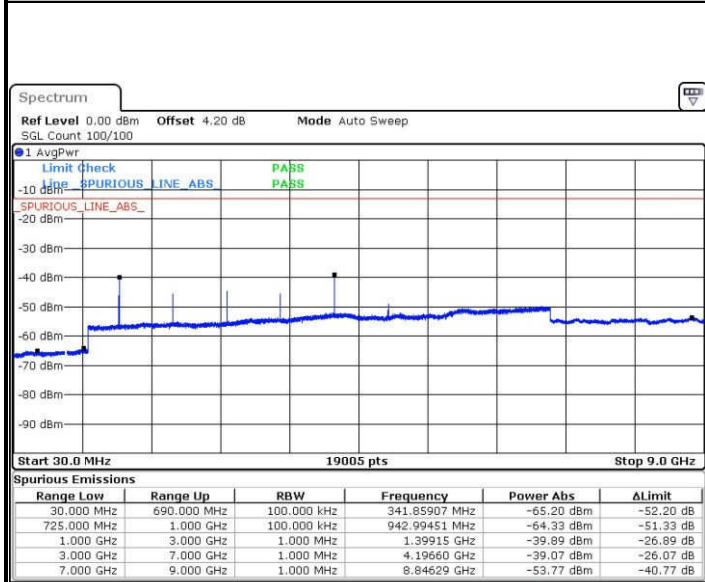

Lowest Channel / QPSK

Date: 23 JAN 2017 14:07:17

Lowest Channel / 16QAM

Date: 23 JAN 2017 14:08:12

LTE Band 12 / 3MHz

Middle Channel / QPSK

Middle Channel / 16QAM

Date: 23 JAN 2017 14:10:02

Date: 23 JAN 2017 14:09:07

Highest Channel / QPSK

Highest Channel / 16QAM

Date: 23 JAN 2017 14:10:57

Date: 23 JAN 2017 14:11:52

LTE Band 12 / 5MHz

Lowest Channel / QPSK

Date: 23.JAN.2017 14:24:21

Lowest Channel / 16QAM

Date: 23.JAN.2017 14:25:16

Middle Channel / QPSK

Date: 23.JAN.2017 14:27:07

Middle Channel / 16QAM

Date: 23.JAN.2017 14:26:11

LTE Band 12 / 5MHz

Highest Channel / QPSK

Date: 23 JAN 2017 14:28:02

Highest Channel / 16QAM

Date: 23 JAN 2017 14:28:57

LTE Band 12 / 10MHz

Lowest Channel / QPSK

Date: 23 JAN 2017 15:20:41

Lowest Channel / 16QAM

Date: 23 JAN 2017 15:21:36