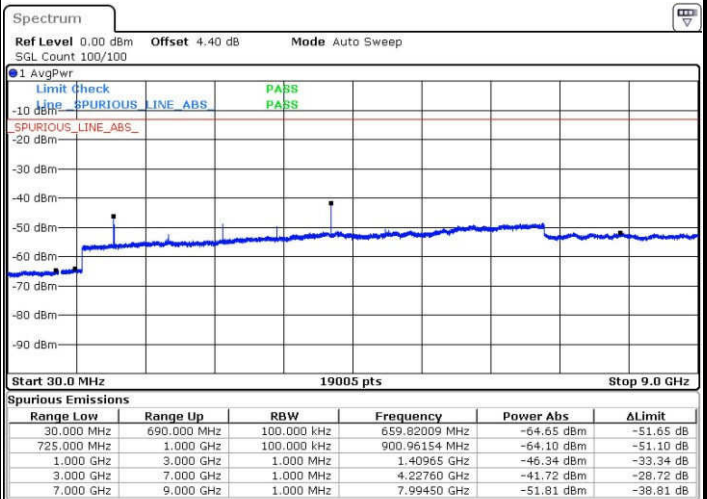

Date: 23 JAN 2017 15:25:17

LTE Band 17 / 5MHz

Lowest Channel / QPSK

Lowest Channel / 16QAM

Date: 22 JAN 2017 05:01:24

Date: 22 JAN 2017 05:02:19

Middle Channel / QPSK

Middle Channel / 16QAM

Date: 22 JAN 2017 05:03:55

Date: 22 JAN 2017 05:04:50

LTE Band 17 / 5MHz

Highest Channel / QPSK

Highest Channel / 16QAM

Date: 22 JAN 2017 05:10:58

Date: 22 JAN 2017 05:11:52

LTE Band 17 / 10MHz

Lowest Channel / QPSK

Lowest Channel / 16QAM

Date: 22 JAN 2017 05:18:00

Date: 22 JAN 2017 05:18:55

LTE Band 17 / 10MHz

Middle Channel / QPSK

Middle Channel / 16QAM

Date: 22 JAN 2017 05:20:32