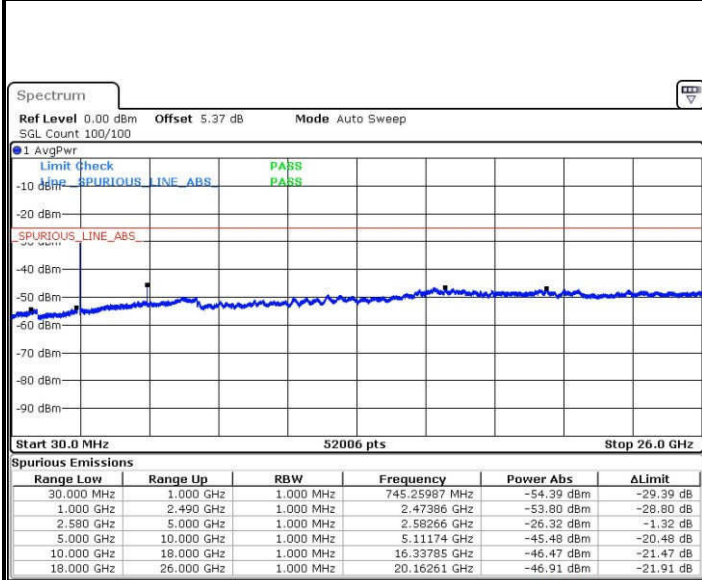

Date: 14.FEB.2017 14:20:35

Highest Channel / QPSK

Highest Channel / 16QAM

Date: 14.FEB.2017 14:22:25

Date: 14.FEB.2017 14:23:19

LTE Band 7 / 15MHz

Lowest Channel / QPSK

Lowest Channel / 16QAM

Date: 14.FEB.2017 13:29:07

Date: 14.FEB.2017 13:30:02

Middle Channel / QPSK

Middle Channel / 16QAM

Date: 14.FEB.2017 13:31:51

Date: 14.FEB.2017 13:30:57

LTE Band 7 / 15MHz

Highest Channel / QPSK

Date: 14.FEB.2017 15:14:33

Highest Channel / 16QAM

Date: 14.FEB.2017 15:25:36

LTE Band 7 / 20MHz

Lowest Channel / QPSK

Date: 14.FEB.2017 13:34:35

Lowest Channel / 16QAM

Date: 14.FEB.2017 13:35:30

LTE Band 7 / 20MHz

Middle Channel / QPSK

Middle Channel / 16QAM

Date: 14.FEB.2017 13:37:20

Date: 14.FEB.2017 13:36:26

Highest Channel / QPSK

Highest Channel / 16QAM

Date: 14.FEB.2017 13:48:22