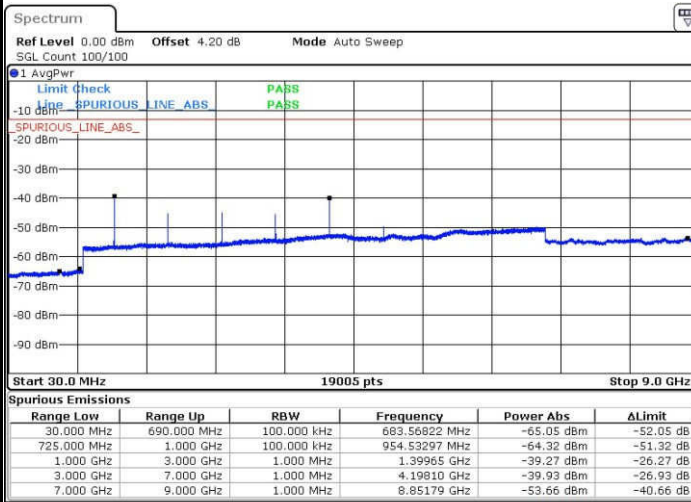

Lowest Channel / 16QAM

Date: 23.JAN.2017 14:25:16

Middle Channel / QPSK

Date: 23.JAN.2017 14:27:07

Middle Channel / 16QAM

Date: 23.JAN.2017 14:26:11

LTE Band 12 / 5MHz

Highest Channel / QPSK

Date: 23 JAN 2017 14:28:02

Highest Channel / 16QAM

Date: 23 JAN 2017 14:28:57

LTE Band 12 / 10MHz

Lowest Channel / QPSK

Date: 23 JAN 2017 15:20:41

Lowest Channel / 16QAM

Date: 23 JAN 2017 15:21:36

LTE Band 12 / 10MHz

Middle Channel / QPSK

Date: 23 JAN 2017 15:23:27

Middle Channel / 16QAM

Date: 23 JAN 2017 15:22:32

Highest Channel / QPSK

Date: 23 JAN 2017 15:24:22

Highest Channel / 16QAM