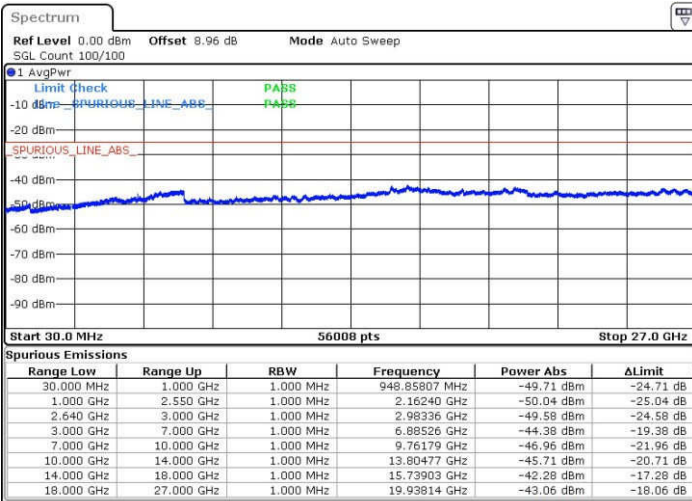

Lowest Channel / QPSK

Lowest Channel / 16QAM

Date: 22 JAN 2017 05:18:00

Date: 22 JAN 2017 05:18:55

LTE Band 17 / 10MHz

Middle Channel / QPSK

Middle Channel / 16QAM

Date: 22 JAN 2017 05:20:32

Date: 22 JAN 2017 05:21:27

Highest Channel / QPSK

Highest Channel / 16QAM

Date: 22 JAN 2017 05:27:34

Date: 22 JAN 2017 05:28:29

LTE Band 38 / 5MHz

Lowest Channel / QPSK

Lowest Channel / 16QAM

Date: 23 JAN 2017 03:09:39

Date: 23 JAN 2017 03:10:29

Middle Channel / QPSK

Middle Channel / 16QAM

Date: 23 JAN 2017 03:12:24

Date: 23 JAN 2017 03:11:31

LTE Band 38 / 5MHz

Highest Channel / QPSK