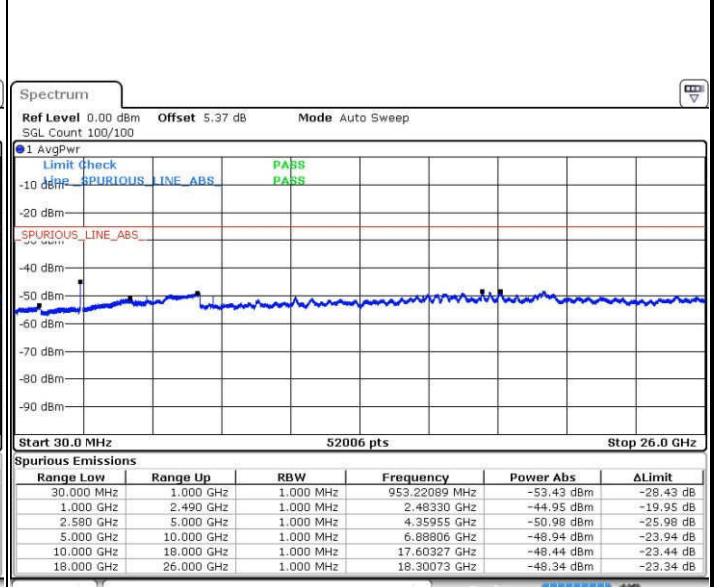

Date: 21.JAN.2017 02:00:28

LTE Band 7 / 5MHz

Lowest Channel / QPSK

Lowest Channel / 16QAM

Date: 14.FEB.2017 14:01:34

Date: 14.FEB.2017 14:02:29

Middle Channel / QPSK

Middle Channel / 16QAM

Date: 14.FEB.2017 14:04:19

Date: 14.FEB.2017 14:03:24

LTE Band 7 / 5MHz

Highest Channel / QPSK

Date: 14.FEB.2017 14:05:14

Highest Channel / 16QAM

Date: 14.FEB.2017 14:06:09

LTE Band 7 / 10MHz

Lowest Channel / QPSK

Date: 14.FEB.2017 14:18:45

Lowest Channel / 16QAM

Date: 14.FEB.2017 14:19:40

LTE Band 7 / 10MHz

Middle Channel / QPSK

Middle Channel / 16QAM

Date: 14.FEB.2017 14:21:30

Date: 14.FEB.2017 14:20:35

Highest Channel / QPSK

Highest Channel / 16QAM

Date: 14.FEB.2017 14:22:25

Date: 14.FEB.2017 14:23:19

LTE Band 7 / 15MHz

Lowest Channel / QPSK

Lowest Channel / 16QAM