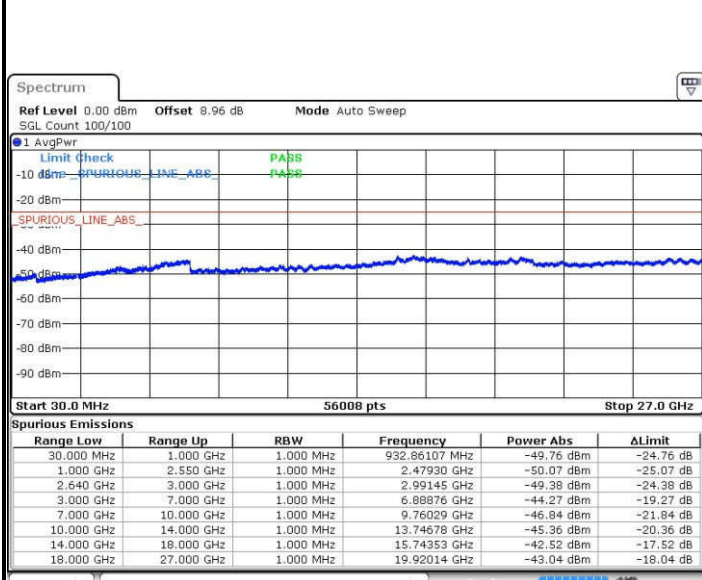

Date: 22 JAN 2017 05:21:27

Highest Channel / QPSK

Highest Channel / 16QAM

Date: 22 JAN 2017 05:27:34

Date: 22 JAN 2017 05:28:29

LTE Band 38 / 5MHz

Lowest Channel / QPSK

Lowest Channel / 16QAM

Date: 23 JAN 2017 03:09:39

Date: 23 JAN 2017 03:10:29

Middle Channel / QPSK

Middle Channel / 16QAM

Date: 23 JAN 2017 03:12:24

Date: 23 JAN 2017 03:11:31

LTE Band 38 / 5MHz

Highest Channel / QPSK

Date: 23 JAN 2017 03:16:49

Highest Channel / 16QAM

Date: 23 JAN 2017 03:17:42

LTE Band 38 / 10MHz

Lowest Channel / QPSK

Date: 23 JAN 2017 04:21:12

Lowest Channel / 16QAM

Date: 23 JAN 2017 04:19:50

LTE Band 38 / 10MHz

Middle Channel / QPSK

Middle Channel / 16QAM

Date: 23 JAN 2017 04:26:11

Date: 23 JAN 2017 04:27:04

Highest Channel / QPSK

Highest Channel / 16QAM

Date: 23 JAN 2017 04:29:02