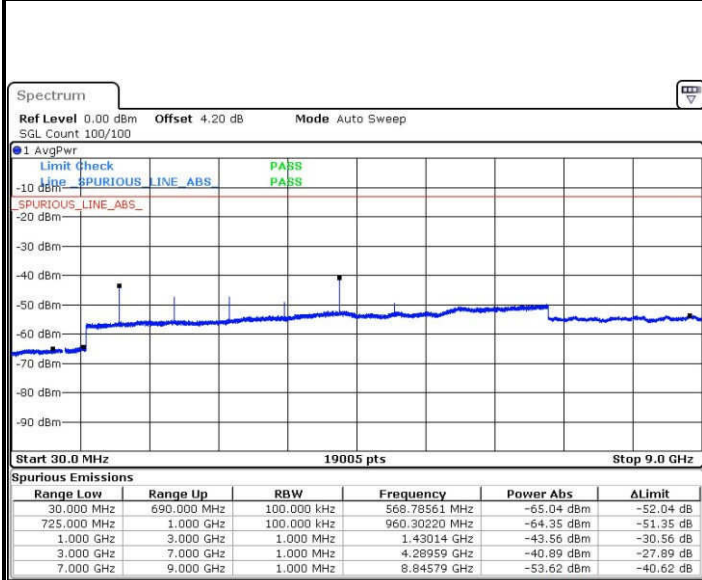

Date: 14.FEB.2017 13:39:11

LTE Band 12 / 1.4MHz

Lowest Channel / QPSK

Date: 23.JAN.2017 13:50:12

Lowest Channel / 16QAM

Date: 23.JAN.2017 13:51:07

Middle Channel / QPSK

Date: 23.JAN.2017 13:52:57

Middle Channel / 16QAM

Date: 23.JAN.2017 13:52:02

LTE Band 12 / 1.4MHz

Highest Channel / QPSK

Date: 23 JAN 2017 13:53:52

Highest Channel / 16QAM

Date: 23 JAN 2017 13:54:47

LTE Band 12 / 3MHz

Lowest Channel / QPSK

Date: 23 JAN 2017 14:07:17

Lowest Channel / 16QAM

Date: 23 JAN 2017 14:08:12

LTE Band 12 / 3MHz

Middle Channel / QPSK

Middle Channel / 16QAM

Date: 23 JAN 2017 14:10:02

Date: 23 JAN 2017 14:09:07

Highest Channel / QPSK

Highest Channel / 16QAM

Date: 23 JAN 2017 14:10:57

Date: 23 JAN 2017 14:11:52

LTE Band 12 / 5MHz

Lowest Channel / QPSK

Date: 23.JAN.2017 14:24:21