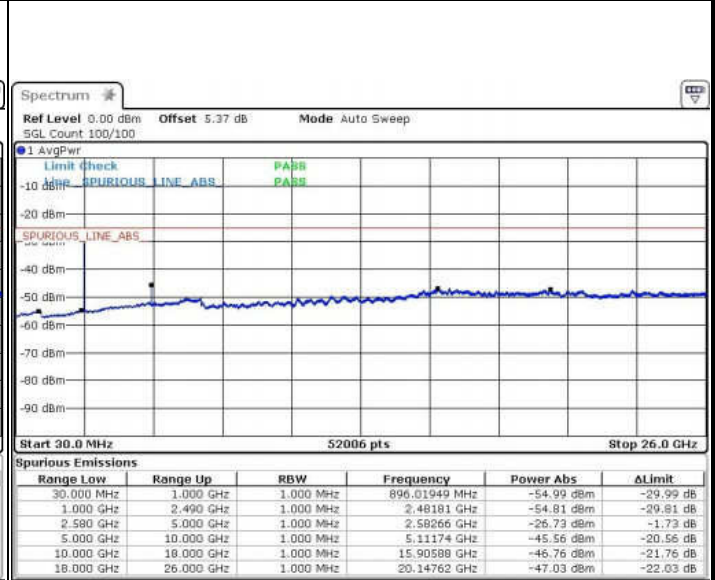

Date: 14.FEB.2017 14:20:35

Highest Channel / QPSK

Highest Channel / 16QAM

Date: 14.FEB.2017 14:22:25

Date: 14.FEB.2017 14:23:19

LTE Band 7 / 15MHz

Lowest Channel / QPSK

Lowest Channel / 16QAM

Date: 14.FEB.2017 13:29:07

Date: 14.FEB.2017 13:30:02

Middle Channel / QPSK

Middle Channel / 16QAM

Date: 14.FEB.2017 13:31:51

Date: 14.FEB.2017 13:30:57

LTE Band 7 / 15MHz

Highest Channel / QPSK

Date: 14.FEB.2017 15:14:33

Highest Channel / 16QAM

Date: 14.FEB.2017 15:25:36

LTE Band 7 / 20MHz

Lowest Channel / QPSK

Date: 14.FEB.2017 13:34:35

Lowest Channel / 16QAM

Date: 14.FEB.2017 13:35:30

LTE Band 7 / 20MHz

Middle Channel / QPSK

Middle Channel / 16QAM

Date: 14.FEB.2017 13:37:20

Date: 14.FEB.2017 13:36:26

Highest Channel / QPSK

Highest Channel / 16QAM

Date: 14.FEB.2017 13:48:22