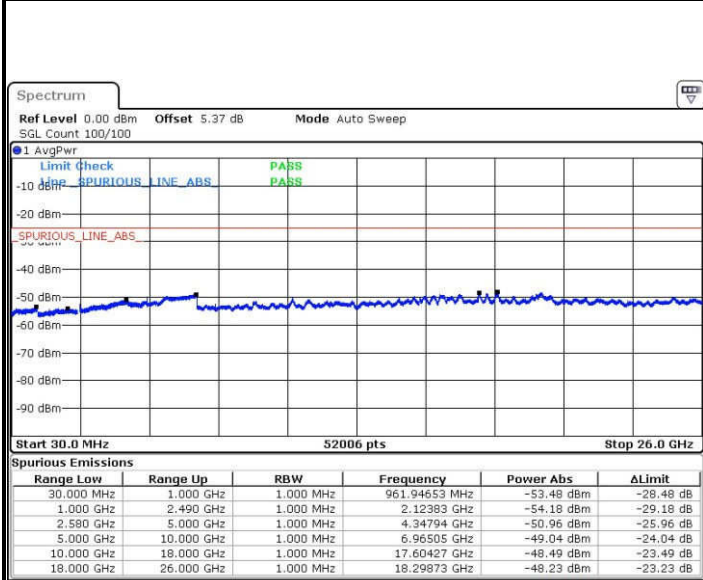

LTE Band 4 / 20MHz

Middle Channel / QPSK

Middle Channel / 16QAM

Date: 21.JAN.2017 01:52:22

Date: 21.JAN.2017 01:53:19

Highest Channel / QPSK

Highest Channel / 16QAM

Date: 21.JAN.2017 01:59:32

Date: 21.JAN.2017 02:00:28

LTE Band 7 / 5MHz

Lowest Channel / QPSK

Lowest Channel / 16QAM

Date: 14.FEB.2017 14:01:34

Date: 14.FEB.2017 14:02:29

Middle Channel / QPSK

Middle Channel / 16QAM

Date: 14.FEB.2017 14:04:19

Date: 14.FEB.2017 14:03:24

LTE Band 7 / 5MHz

Highest Channel / QPSK

Date: 14.FEB.2017 14:05:14

Highest Channel / 16QAM

Date: 14.FEB.2017 14:06:09

LTE Band 7 / 10MHz

Lowest Channel / QPSK

Date: 14.FEB.2017 14:18:45

Lowest Channel / 16QAM

Date: 14.FEB.2017 14:19:40

LTE Band 7 / 10MHz

Middle Channel / QPSK

Middle Channel / 16QAM

Date: 14.FEB.2017 14:21:30