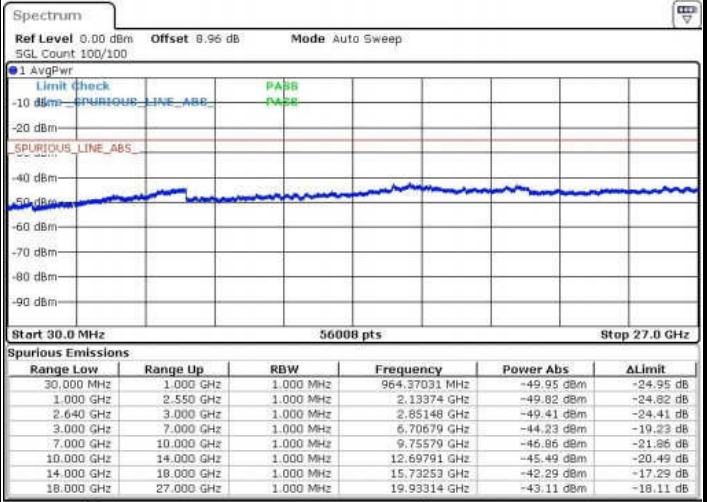

Date: 23 JAN 2017 03:16:49

Highest Channel / 16QAM

Date: 23 JAN 2017 03:17:42

LTE Band 38 / 10MHz

Lowest Channel / QPSK

Date: 23 JAN 2017 04:21:12

Lowest Channel / 16QAM

Date: 23 JAN 2017 04:19:50

LTE Band 38 / 10MHz

Middle Channel / QPSK

Middle Channel / 16QAM

Date: 23 JAN 2017 04:26:11

Date: 23 JAN 2017 04:27:04

Highest Channel / QPSK

Highest Channel / 16QAM

Date: 23 JAN 2017 04:29:02

Date: 23 JAN 2017 04:28:00

LTE Band 38 / 15MHz

Lowest Channel / QPSK

Lowest Channel / 16QAM

Date: 23.JAN.2017 04:37:28

Date: 23.JAN.2017 04:38:15

Middle Channel / QPSK

Middle Channel / 16QAM