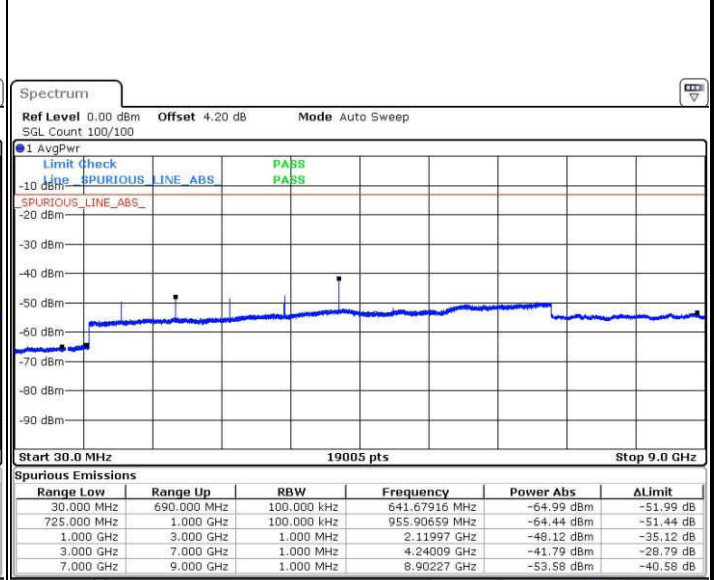

Date: 23 JAN 2017 14:28:02

Highest Channel / 16QAM

Date: 23 JAN 2017 14:28:57

LTE Band 12 / 10MHz

Lowest Channel / QPSK

Date: 23 JAN 2017 15:20:41

Lowest Channel / 16QAM

Date: 23 JAN 2017 15:21:36

LTE Band 12 / 10MHz

Middle Channel / QPSK

Date: 23 JAN 2017 15:23:27

Middle Channel / 16QAM

Date: 23 JAN 2017 15:22:32

Highest Channel / QPSK

Date: 23 JAN 2017 15:24:22

Highest Channel / 16QAM

Date: 23 JAN 2017 15:25:17

LTE Band 17 / 5MHz

Lowest Channel / QPSK

Lowest Channel / 16QAM

Date: 22 JAN 2017 05:01:24

Date: 22 JAN 2017 05:02:19

Middle Channel / QPSK

Middle Channel / 16QAM

Date: 22 JAN 2017 05:03:55

Date: 22 JAN 2017 05:04:50

LTE Band 17 / 5MHz

Highest Channel / QPSK

Highest Channel / 16QAM

Date: 22 JAN 2017 05:10:58

Date: 22 JAN 2017 05:11:52

LTE Band 17 / 10MHz