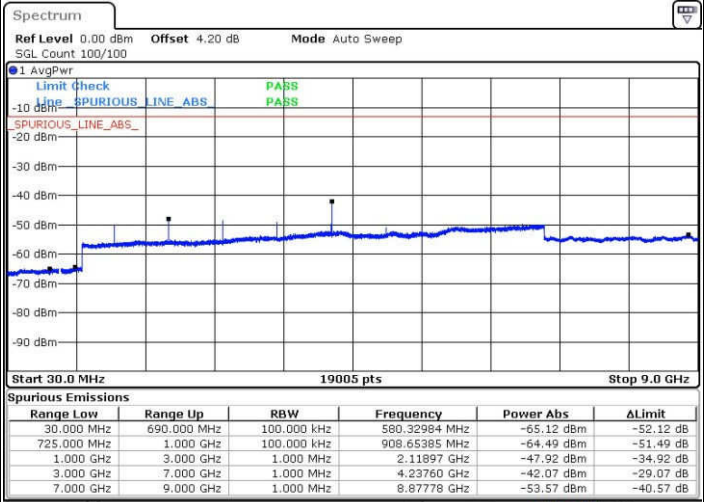

Middle Channel / 16QAM

Date: 23.JAN.2017 13:52:02

LTE Band 12 / 1.4MHz

Highest Channel / QPSK

Date: 23 JAN 2017 13:53:52

Highest Channel / 16QAM

Date: 23 JAN 2017 13:54:47

LTE Band 12 / 3MHz

Lowest Channel / QPSK

Date: 23 JAN 2017 14:07:17

Lowest Channel / 16QAM

Date: 23 JAN 2017 14:08:12

LTE Band 12 / 3MHz

Middle Channel / QPSK

Middle Channel / 16QAM

Date: 23 JAN 2017 14:10:02

Date: 23 JAN 2017 14:09:07

Highest Channel / QPSK

Highest Channel / 16QAM

Date: 23 JAN 2017 14:10:57

Date: 23 JAN 2017 14:11:52

LTE Band 12 / 5MHz

Lowest Channel / QPSK

Date: 23.JAN.2017 14:24:21