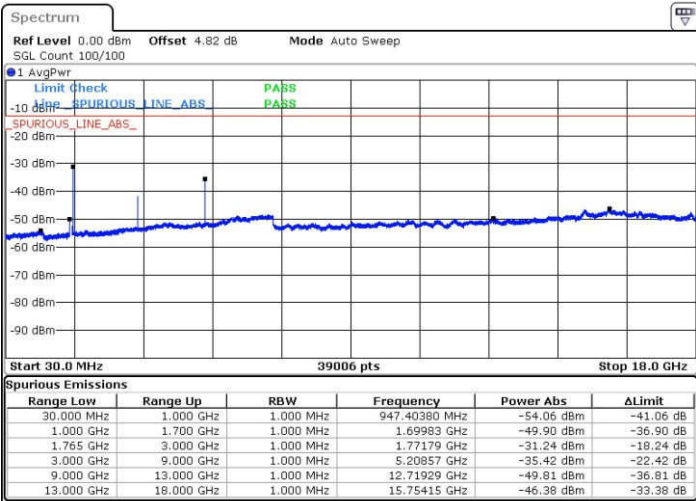

LTE Band 4 / 20MHz

Middle Channel / QPSK

Middle Channel / 16QAM

Date: 21.JAN.2017 01:52:22

Date: 21.JAN.2017 01:53:19

Highest Channel / QPSK

Highest Channel / 16QAM

Date: 21.JAN.2017 01:59:32

Date: 21.JAN.2017 02:00:28

LTE Band 7 / 5MHz

Lowest Channel / QPSK

Lowest Channel / 16QAM

Date: 14.FEB.2017 14:01:34

Date: 14.FEB.2017 14:02:29

Middle Channel / QPSK

Middle Channel / 16QAM

Date: 14.FEB.2017 14:04:19

Date: 14.FEB.2017 14:03:24

LTE Band 7 / 5MHz

Highest Channel / QPSK

Date: 14.FEB.2017 14:05:14

Highest Channel / 16QAM

Date: 14.FEB.2017 14:06:09

LTE Band 7 / 10MHz