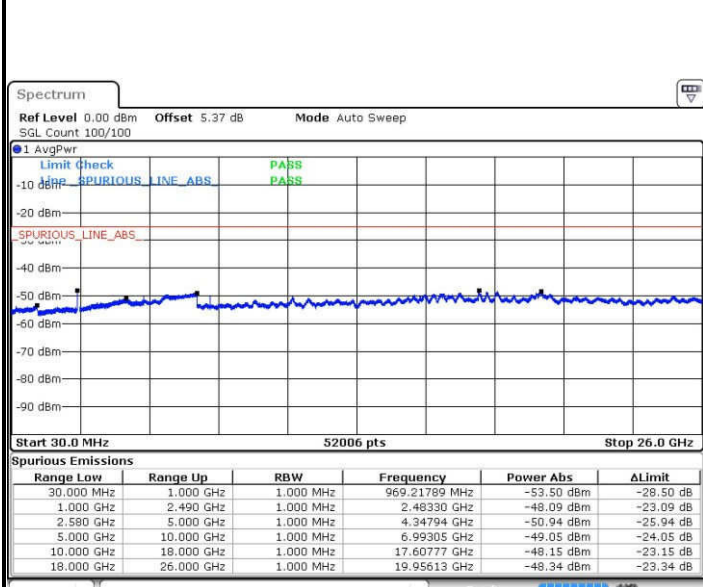

Date: 21.JAN.2017 02:00:28

LTE Band 7 / 5MHz

Lowest Channel / QPSK

Lowest Channel / 16QAM

Date: 14.FEB.2017 14:01:34

Date: 14.FEB.2017 14:02:29

Middle Channel / QPSK

Middle Channel / 16QAM

Date: 14.FEB.2017 14:04:19

Date: 14.FEB.2017 14:03:24

LTE Band 7 / 5MHz

Highest Channel / QPSK

Date: 14.FEB.2017 14:05:14

Highest Channel / 16QAM

Date: 14.FEB.2017 14:06:09

LTE Band 7 / 10MHz

Lowest Channel / QPSK

Date: 14.FEB.2017 14:18:45

Lowest Channel / 16QAM

Date: 14.FEB.2017 14:19:40

LTE Band 7 / 10MHz

Middle Channel / QPSK

Middle Channel / 16QAM

Date: 14.FEB.2017 14:21:30

Date: 14.FEB.2017 14:20:35

Highest Channel / QPSK

Highest Channel / 16QAM

Date: 14.FEB.2017 14:22:25

Date: 14.FEB.2017 14:23:19

LTE Band 7 / 15MHz

Lowest Channel / QPSK

Lowest Channel / 16QAM