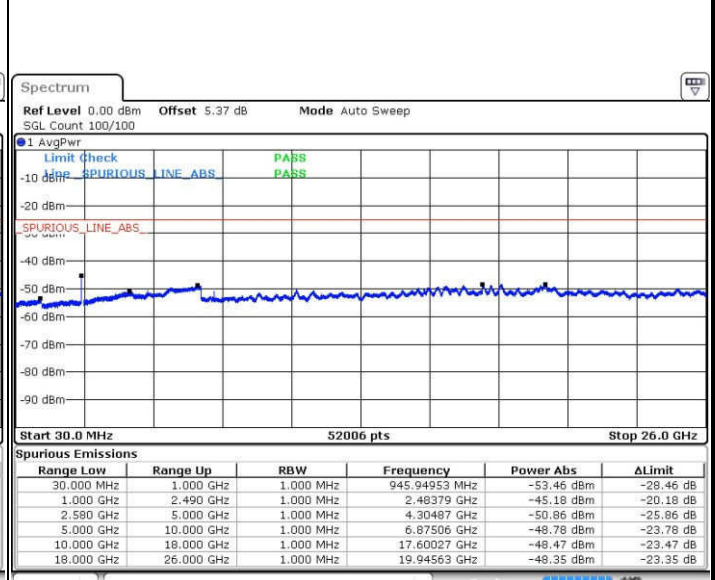

Date: 14.FEB.2017 13:29:07

Date: 14.FEB.2017 13:30:02

Middle Channel / QPSK

Middle Channel / 16QAM

Date: 14.FEB.2017 13:31:51

Date: 14.FEB.2017 13:30:57

LTE Band 7 / 15MHz

Highest Channel / QPSK

Date: 14.FEB.2017 15:14:33

Highest Channel / 16QAM

Date: 14.FEB.2017 15:25:36

LTE Band 7 / 20MHz

Lowest Channel / QPSK

Date: 14.FEB.2017 13:34:35

Lowest Channel / 16QAM

Date: 14.FEB.2017 13:35:30

LTE Band 7 / 20MHz

Middle Channel / QPSK

Middle Channel / 16QAM

Date: 14.FEB.2017 13:37:20

Date: 14.FEB.2017 13:36:26

Highest Channel / QPSK

Highest Channel / 16QAM

Date: 14.FEB.2017 13:48:22