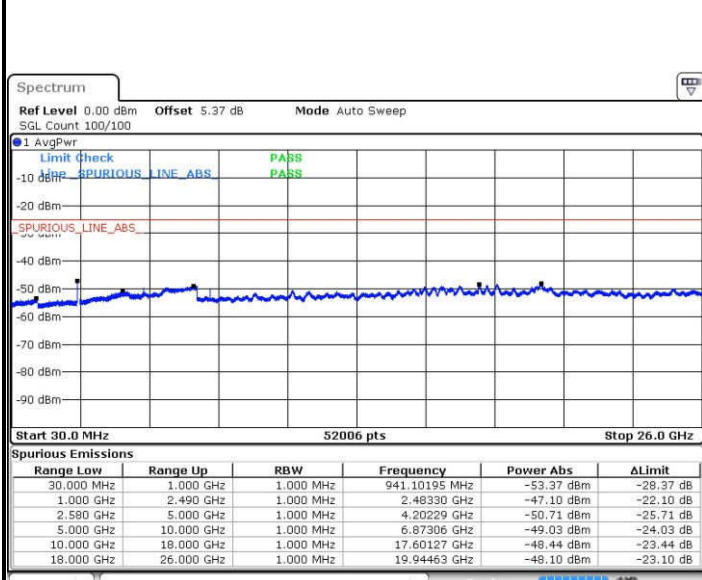

Date: 14.FEB.2017 13:29:07

Date: 14.FEB.2017 13:30:02

Middle Channel / QPSK

Middle Channel / 16QAM

Date: 14.FEB.2017 13:31:51

Date: 14.FEB.2017 13:30:57

LTE Band 7 / 15MHz

Highest Channel / QPSK

Date: 14.FEB.2017 15:14:33

Highest Channel / 16QAM

Date: 14.FEB.2017 15:25:36

LTE Band 7 / 20MHz

Lowest Channel / QPSK

Date: 14.FEB.2017 13:34:35

Lowest Channel / 16QAM

Date: 14.FEB.2017 13:35:30

LTE Band 7 / 20MHz

Middle Channel / QPSK

Middle Channel / 16QAM

Date: 14.FEB.2017 13:37:20

Date: 14.FEB.2017 13:36:26

Highest Channel / QPSK

Highest Channel / 16QAM

Date: 14.FEB.2017 13:48:22