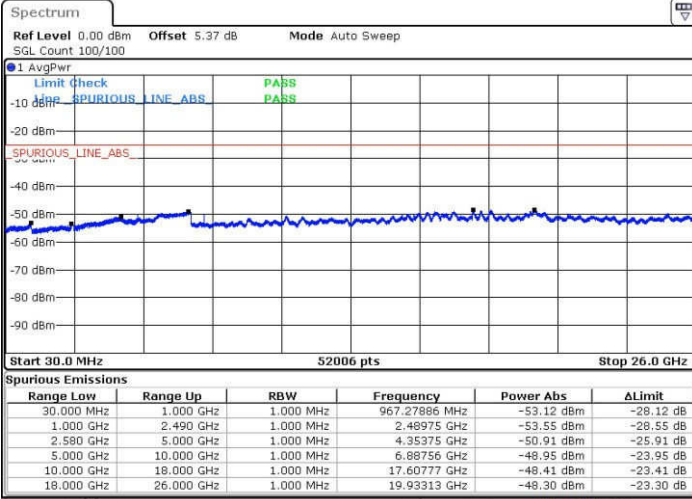

LTE Band 4 / 20MHz

Middle Channel / QPSK

Middle Channel / 16QAM

Date: 21.JAN.2017 01:52:22

Date: 21.JAN.2017 01:53:19

Highest Channel / QPSK

Highest Channel / 16QAM

Date: 21.JAN.2017 01:59:32

Date: 21.JAN.2017 02:00:28

LTE Band 7 / 5MHz

Lowest Channel / QPSK

Lowest Channel / 16QAM

Date: 14.FEB.2017 14:01:34

Date: 14.FEB.2017 14:02:29

Middle Channel / QPSK

Middle Channel / 16QAM

Date: 14.FEB.2017 14:04:19

Date: 14.FEB.2017 14:03:24

LTE Band 7 / 5MHz

Highest Channel / QPSK

Date: 14.FEB.2017 14:05:14

Highest Channel / 16QAM

Date: 14.FEB.2017 14:06:09

LTE Band 7 / 10MHz