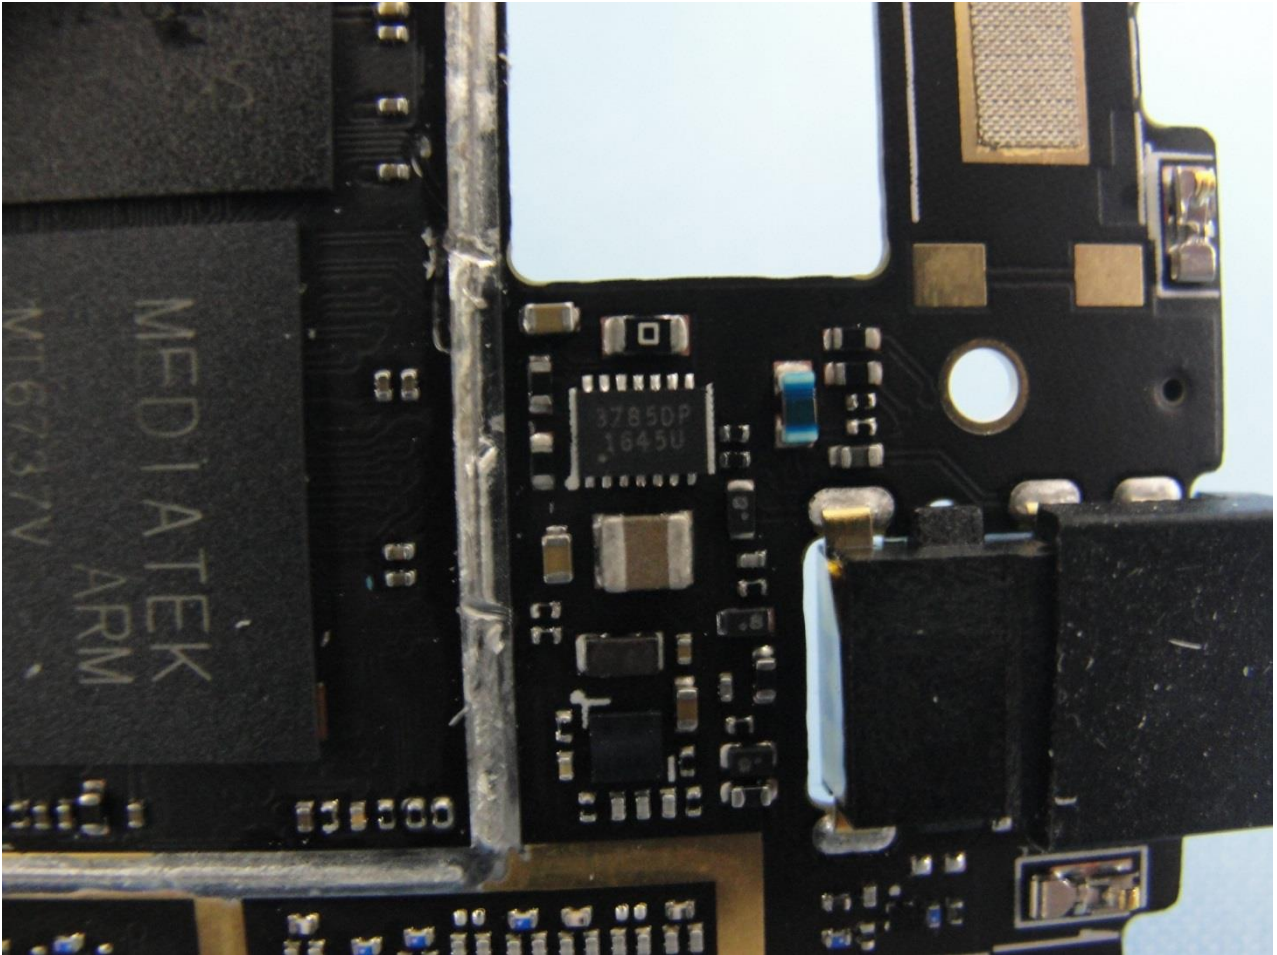

Brand Name: NOKIA / Model Name: TA-1032