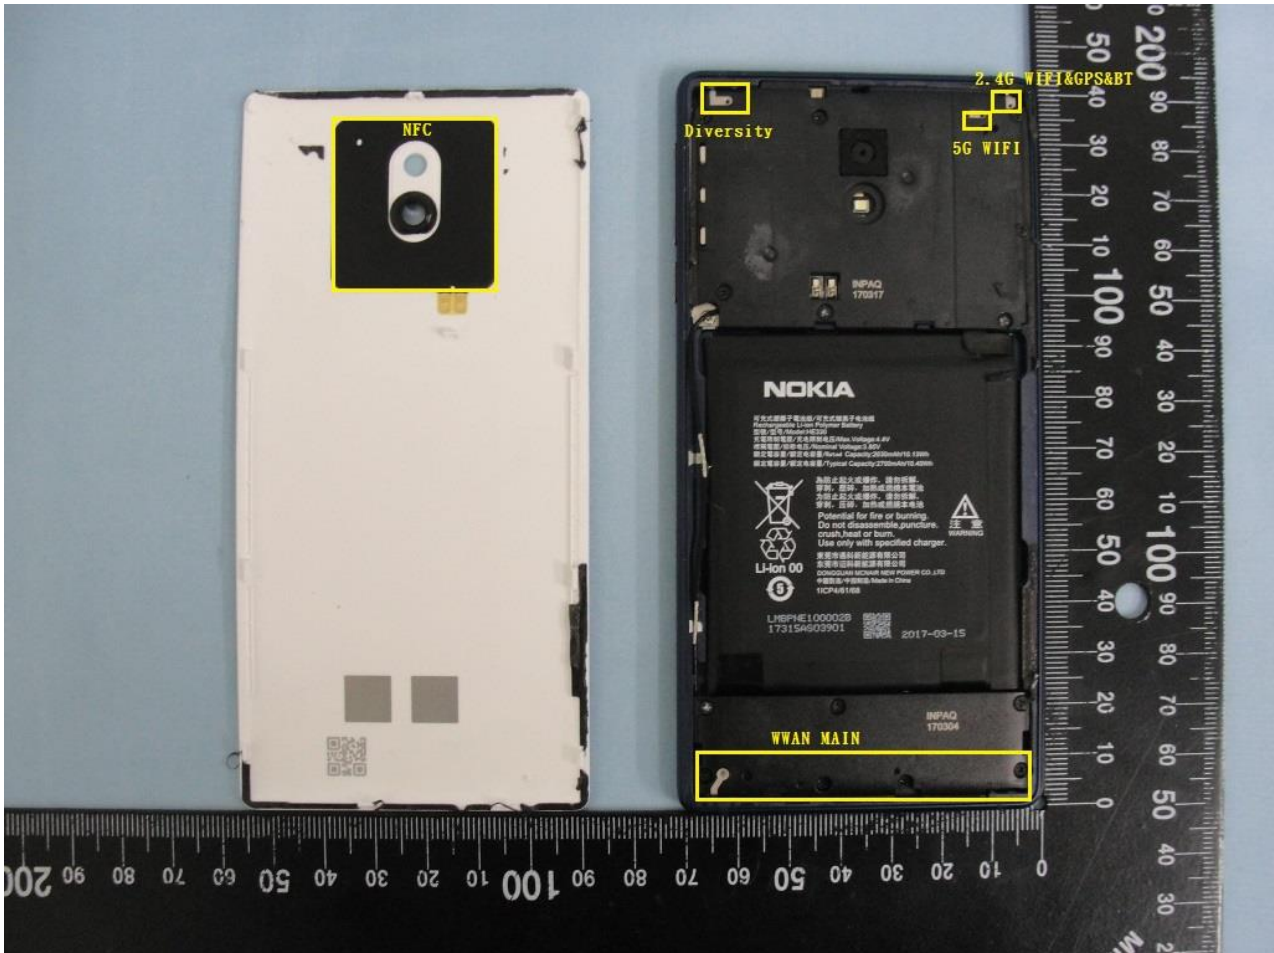

3. Internal Photograph of EUT

Brand Name: NOKIA / Model Name: TA-1032