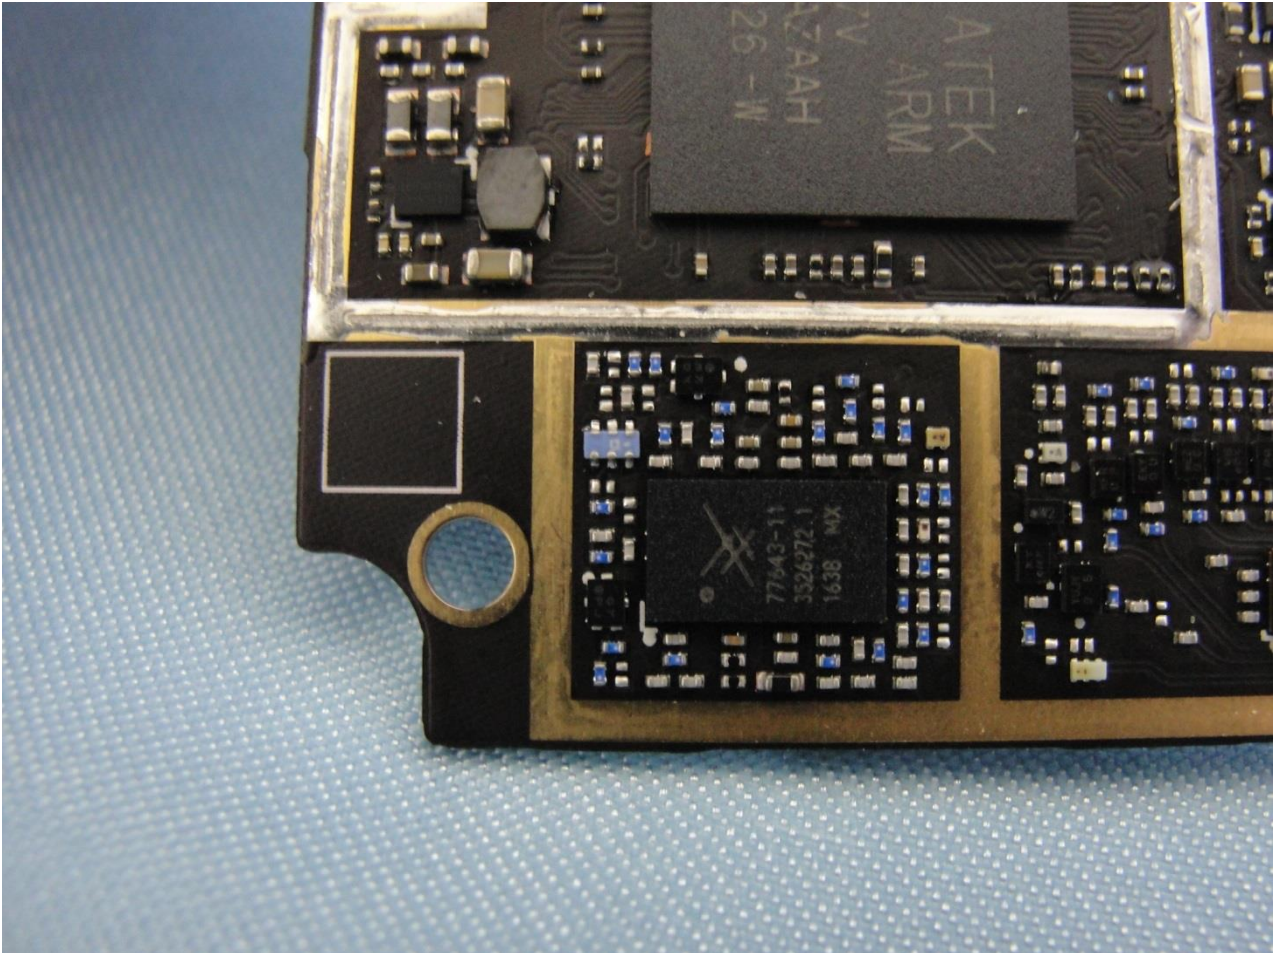

Brand Name: NOKIA / Model Name: TA-1032