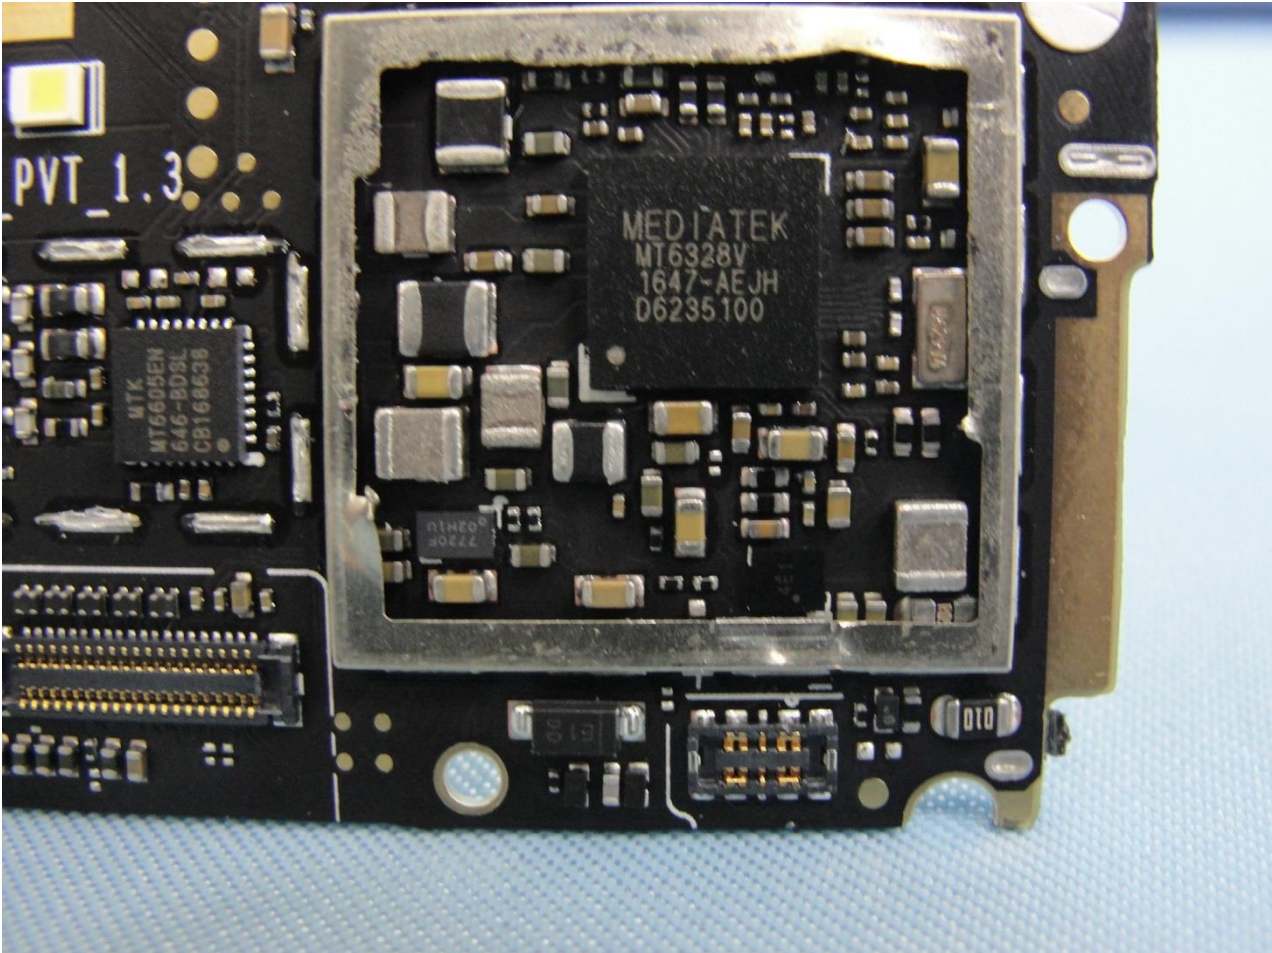

Brand Name: NOKIA / Model Name: TA-1032