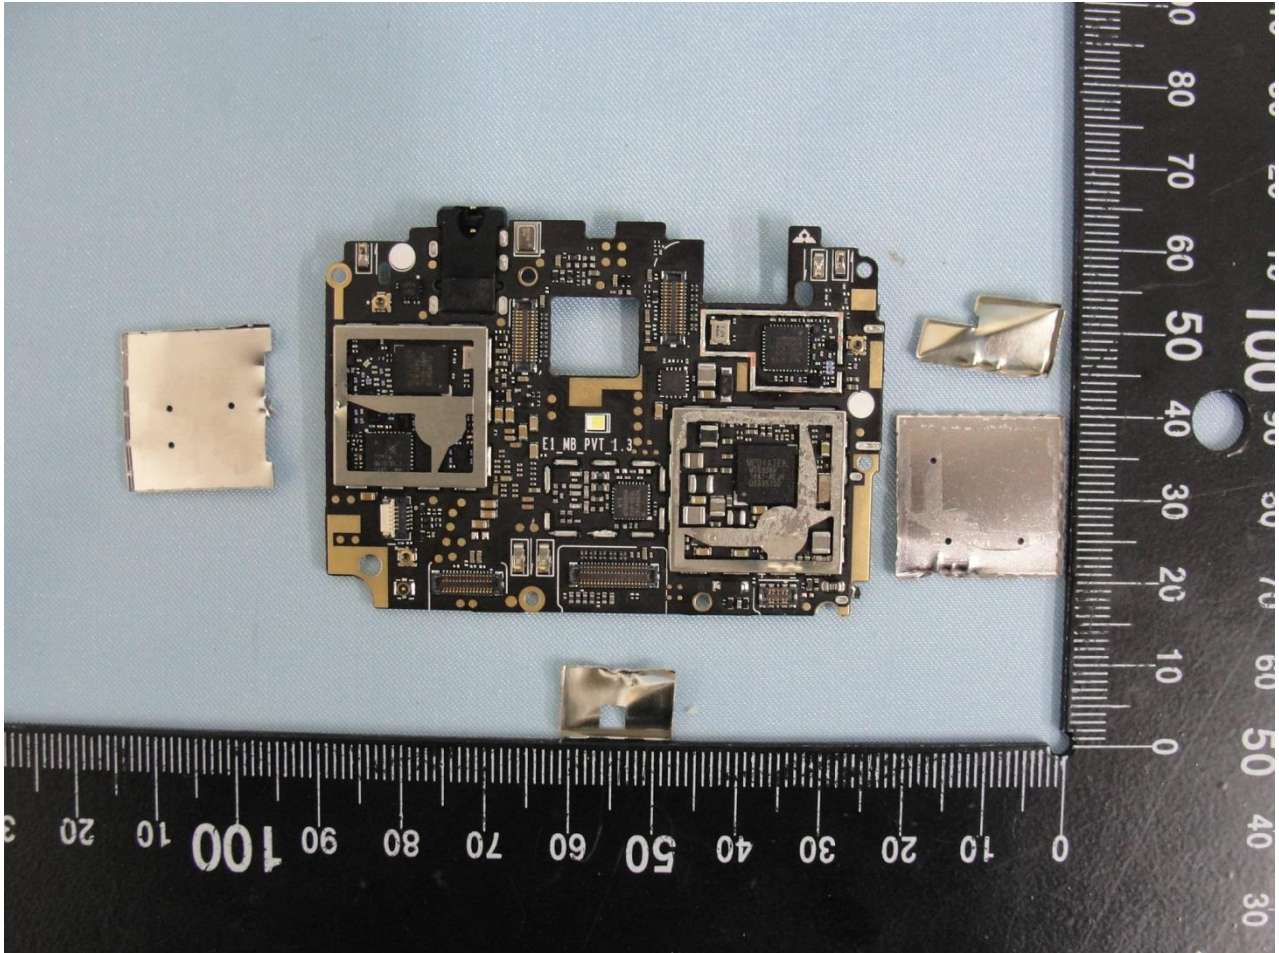

Brand Name: NOKIA / Model Name: TA-1032