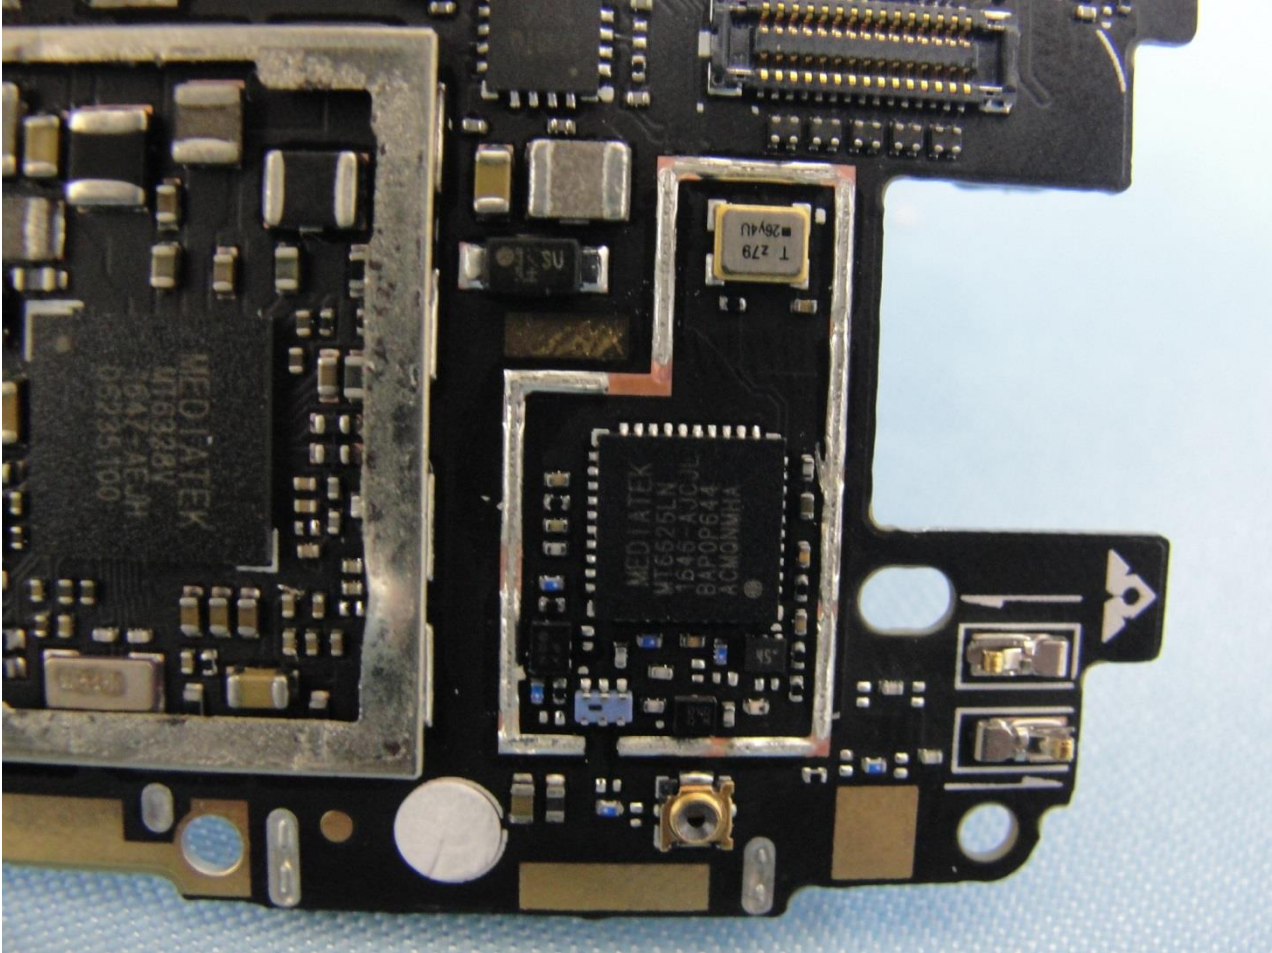

Brand Name: NOKIA / Model Name: TA-1032