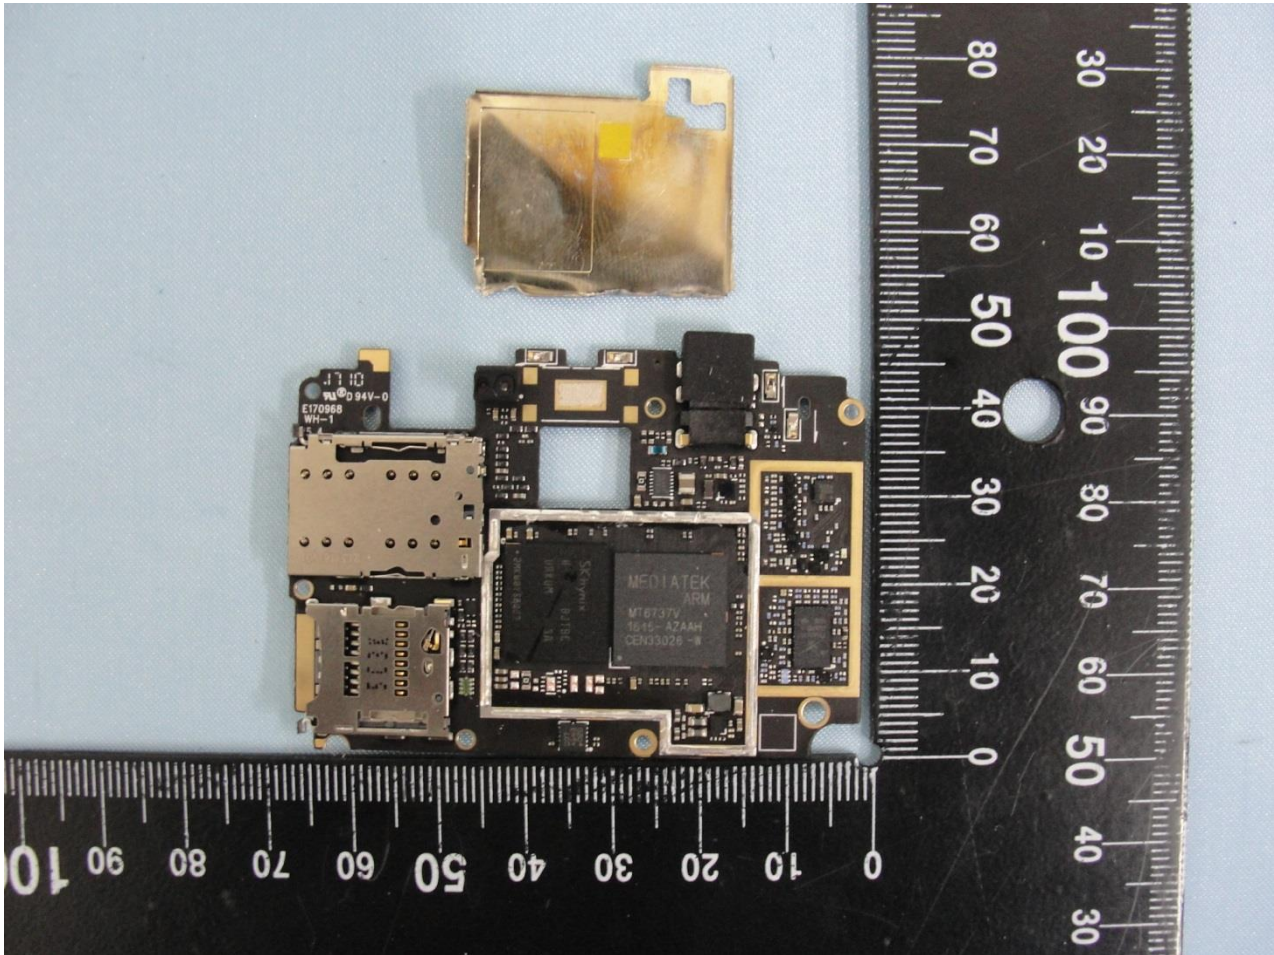

Brand Name: NOKIA / Model Name: TA-1032