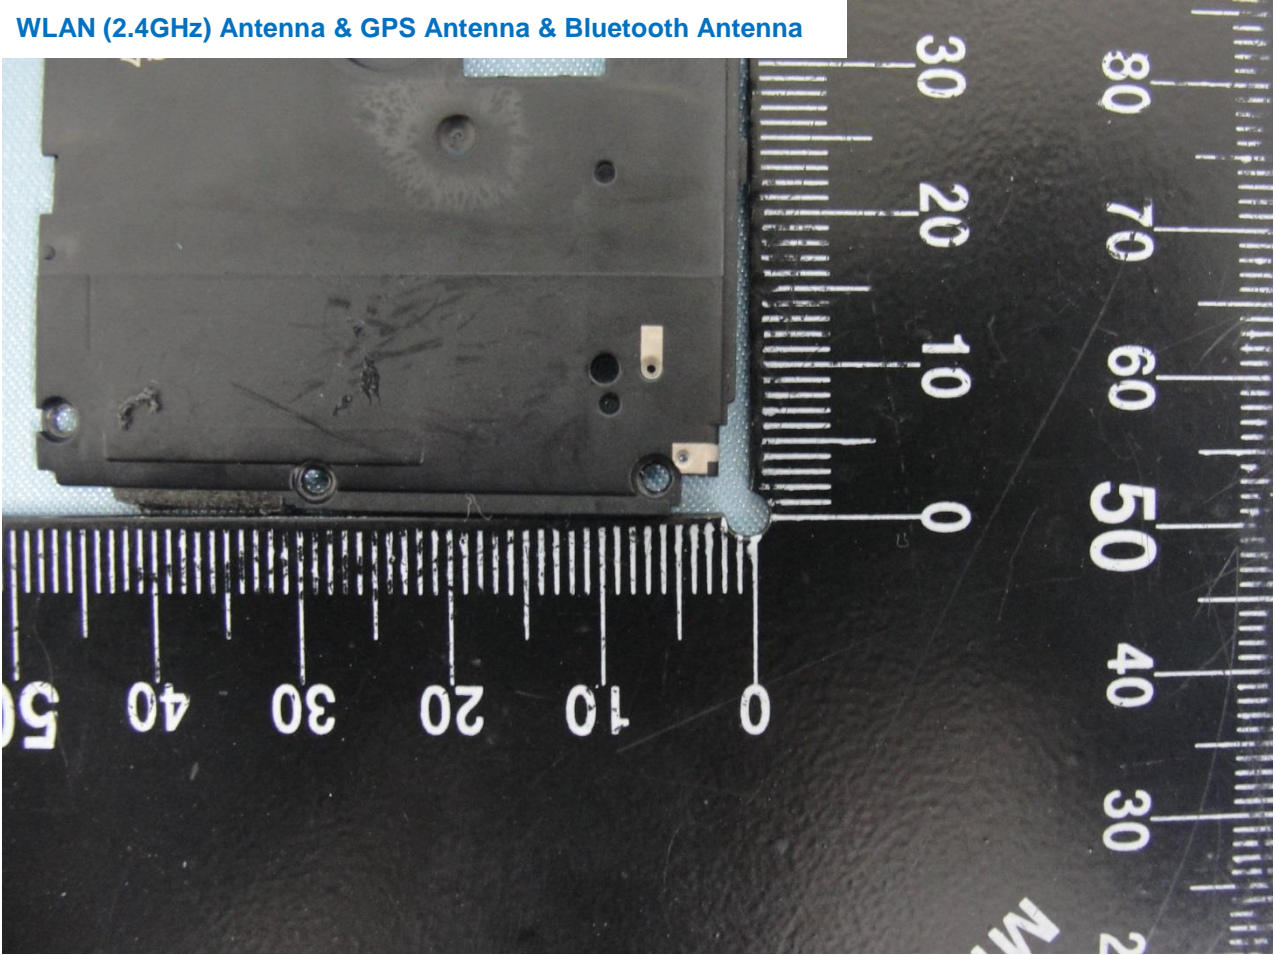

Brand Name: NOKIA / Model Name: TA-1032

WLAN (2.4GHz) Antenna & GPS Antenna & Bluetooth Antenna