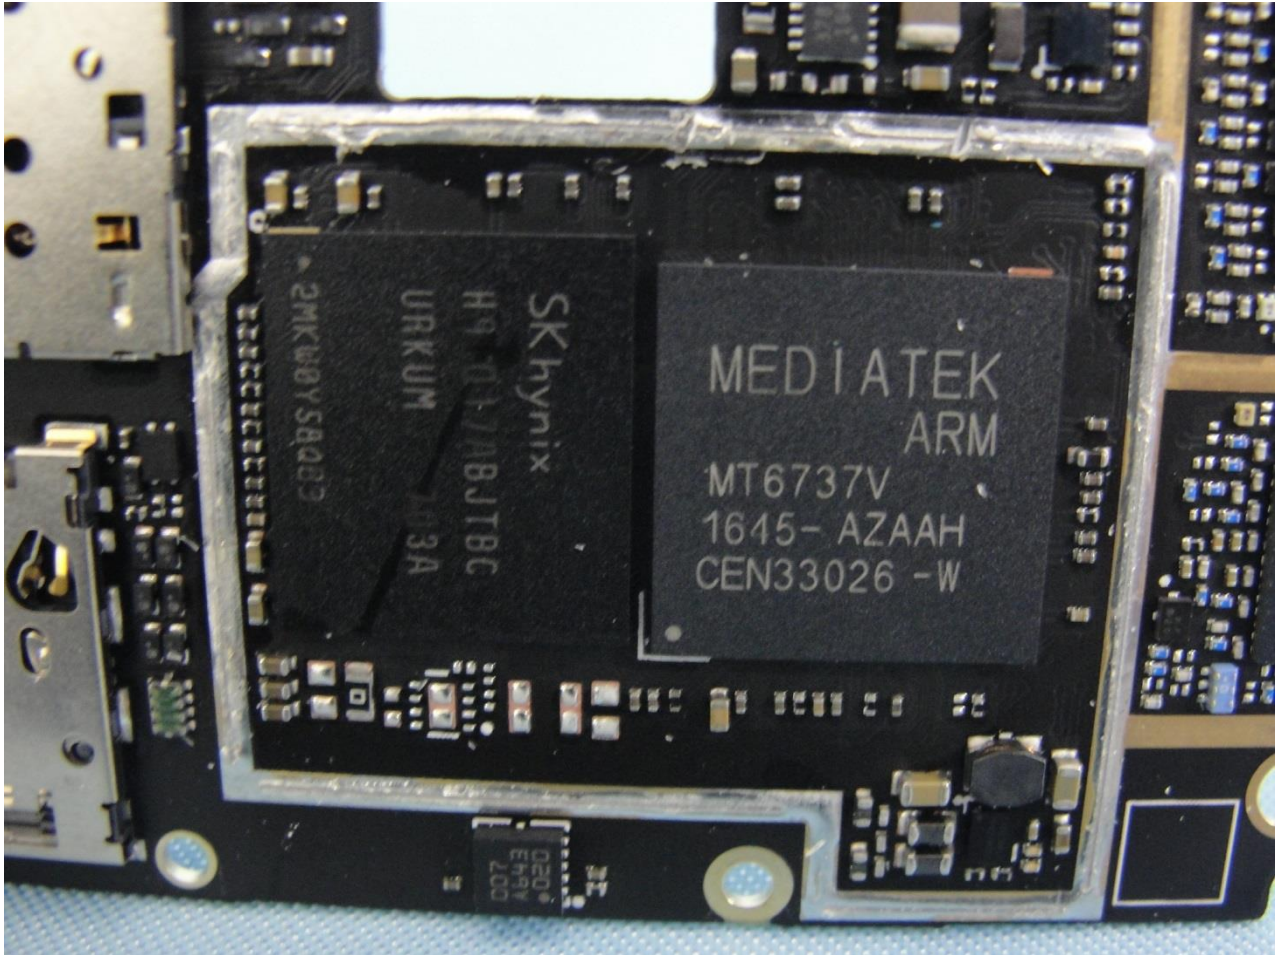

Brand Name: NOKIA / Model Name: TA-1032