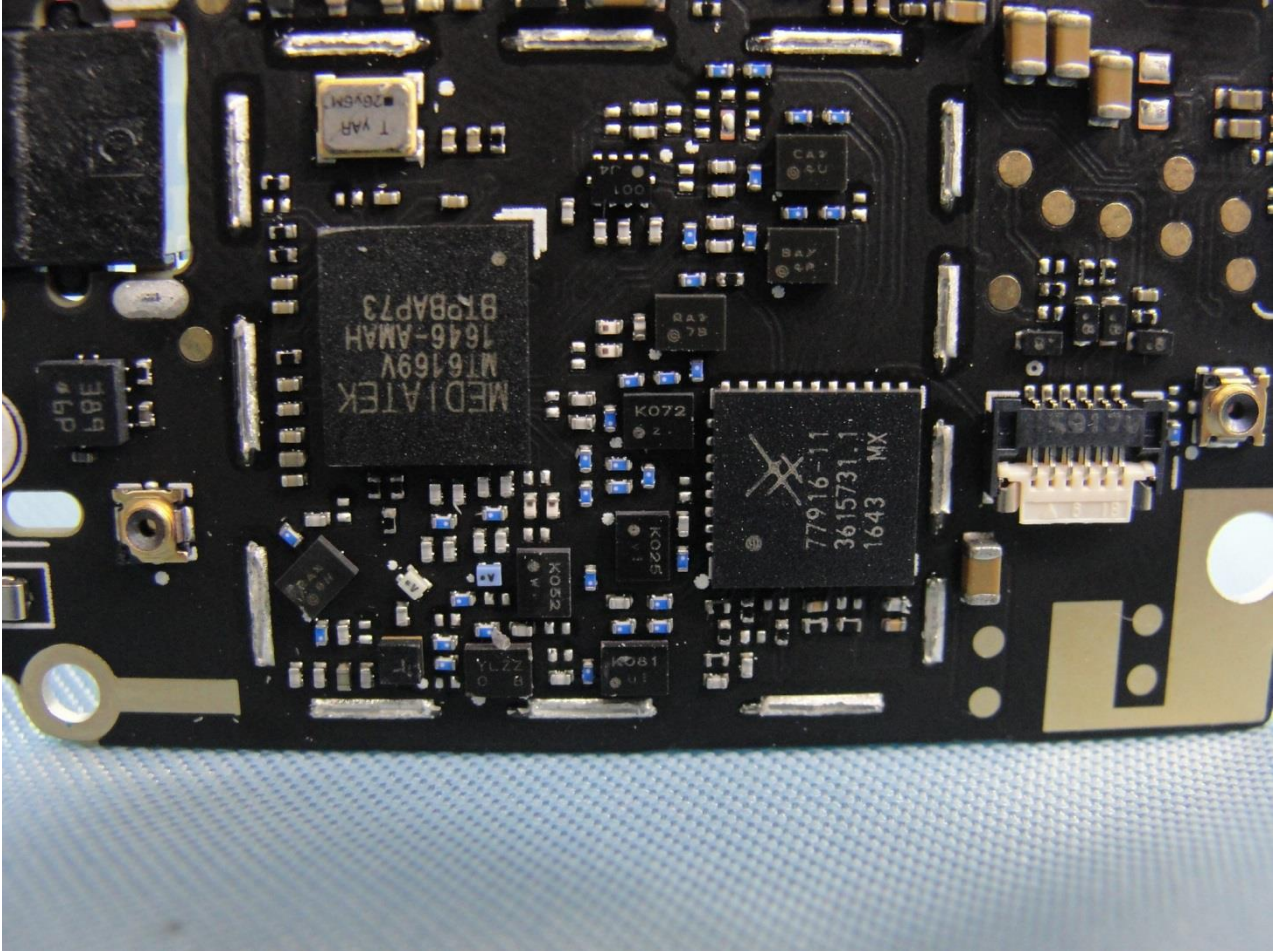

Brand Name: NOKIA / Model Name: TA-1032