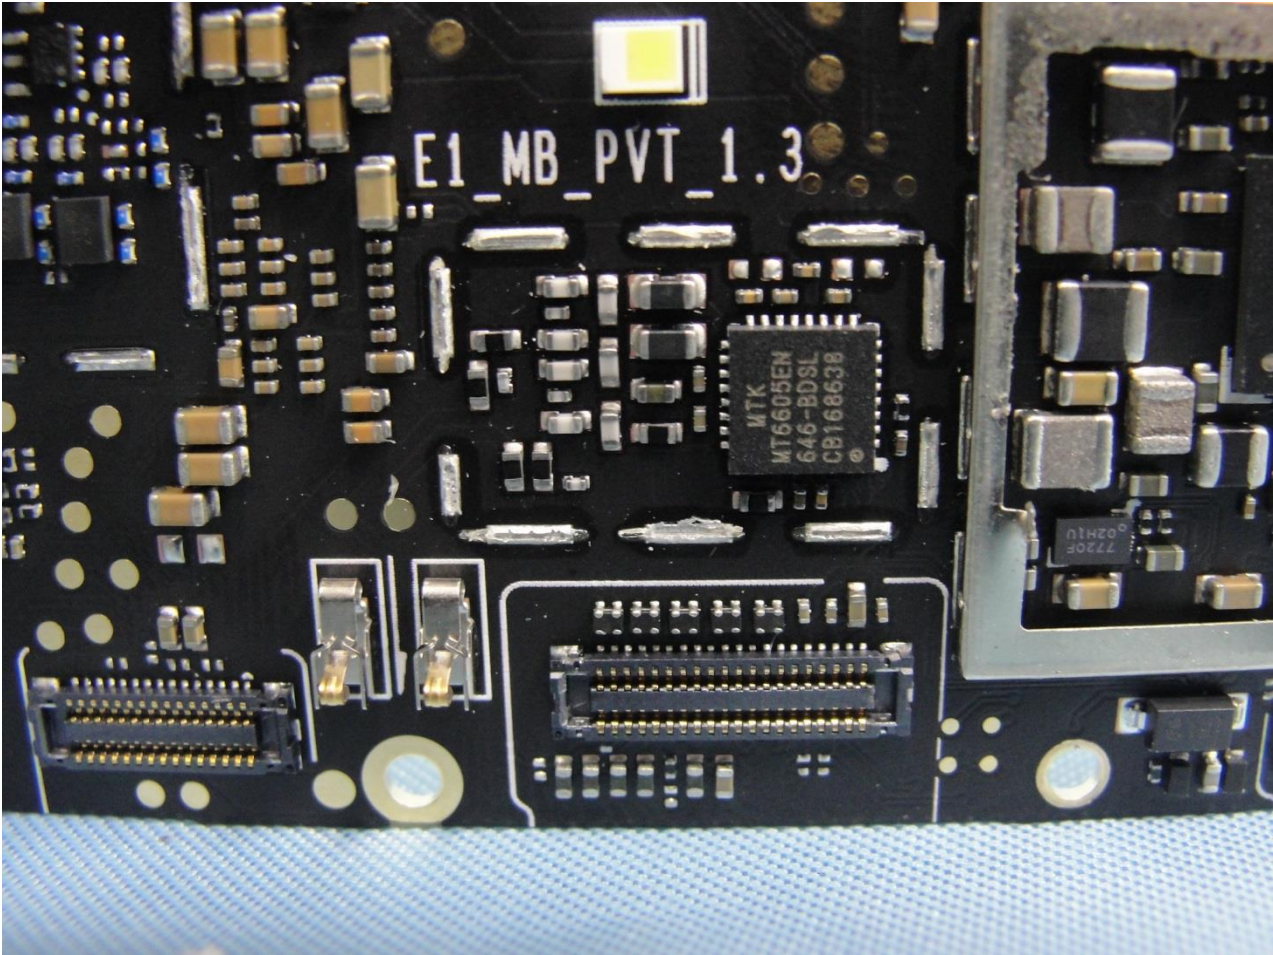

Brand Name: NOKIA / Model Name: TA-1032