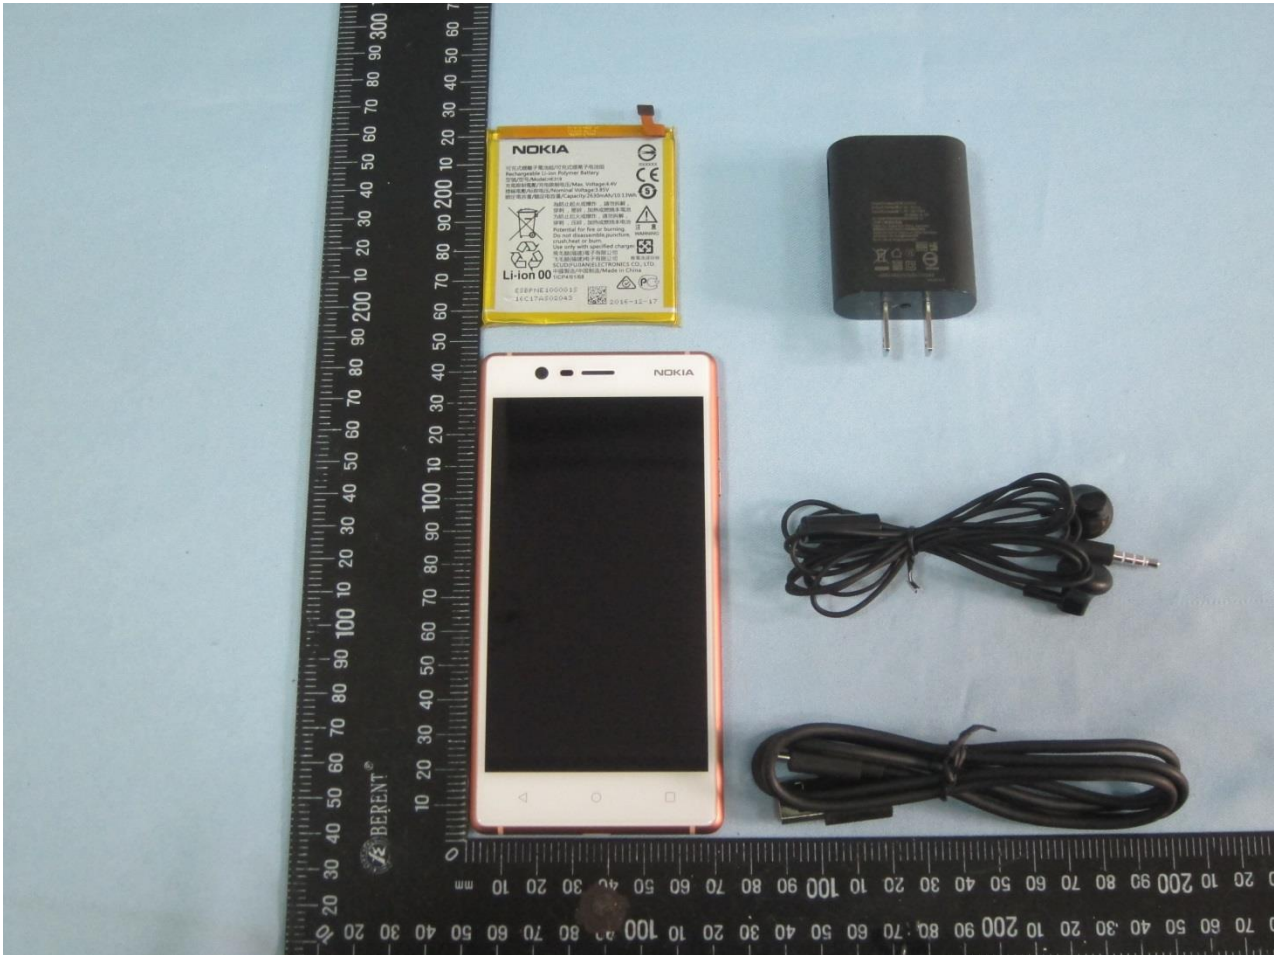

Brand Name: NOKIA / Model Name: TA-1032

2. **Photograph of Accessory**

Brand Name: NOKIA / Model Name: TA-1032

Specification of Accessory		
AC Adapter	Brand Name	NOKIA
	Model Name	FC0202
Battery	Brand Name	NOKIA
	Model Name	HE319
USB Cable	Brand Name	NOKIA
	Model Name	CUBB01M-FA010-DH
	Signal Line Type	1.0 meter, shielded Cable, without ferrite core
Earphone	Brand Name	NOKIA
	Model Name	5CAB5422B-N01-DG
	Signal Line Type	1.0 meter, non-shielded Cable, without ferrite core

Remark: For accessories equipped with this EUT, please refer to the following photos.

Brand Name: NOKIA / Model Name: TA-1032

Brand Name: NOKIA / Model Name: TA-1032

AC Adapter

Brand Name: NOKIA / Model Name: TA-1032