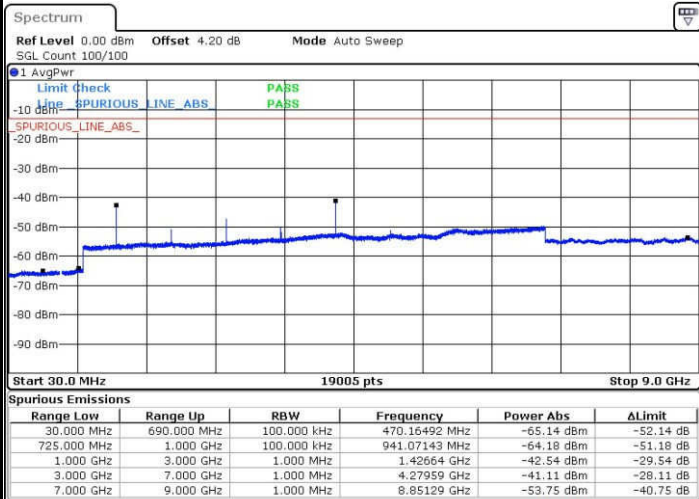

Middle Channel / 16QAM

Date: 23.JAN.2017 13:52:02

LTE Band 12 / 1.4MHz

Highest Channel / QPSK

Date: 23 JAN 2017 13:53:52

Highest Channel / 16QAM

Date: 23 JAN 2017 13:54:47

LTE Band 12 / 3MHz

Lowest Channel / QPSK

Date: 23 JAN 2017 14:07:17

Lowest Channel / 16QAM

Date: 23 JAN 2017 14:08:12

LTE Band 12 / 3MHz

Middle Channel / QPSK

Middle Channel / 16QAM

Date: 23.JAN.2017 14:10:02

Date: 23.JAN.2017 14:09:07

Highest Channel / QPSK

Highest Channel / 16QAM

Date: 23.JAN.2017 14:10:57

Date: 23.JAN.2017 14:11:52

LTE Band 12 / 5MHz

Lowest Channel / QPSK

Lowest Channel / 16QAM