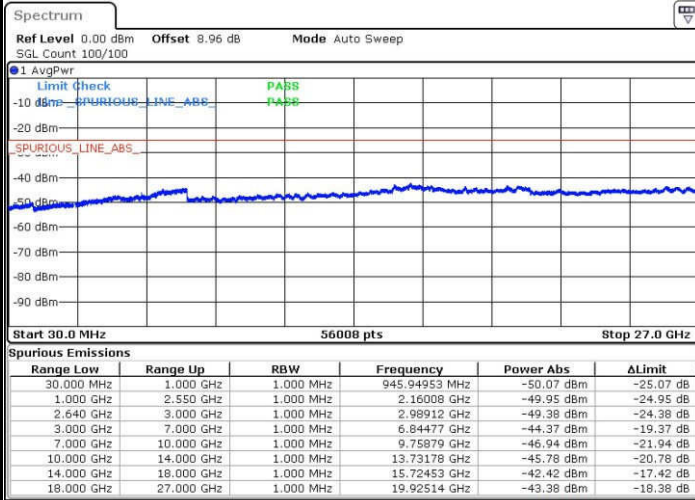

Date: 22 JAN 2017 05:21:27

Highest Channel / QPSK

Date: 22 JAN 2017 05:27:34

Highest Channel / 16QAM

Date: 22 JAN 2017 05:28:29

LTE Band 38 / 5MHz

Lowest Channel / QPSK

Lowest Channel / 16QAM

Date: 23.JAN.2017 03:09:39

Date: 23.JAN.2017 03:10:29

Middle Channel / QPSK

Middle Channel / 16QAM

Date: 23.JAN.2017 03:12:24

Date: 23.JAN.2017 03:11:31

LTE Band 38 / 5MHz

Highest Channel / QPSK

Date: 23 JAN 2017 03:16:49

Highest Channel / 16QAM

Date: 23 JAN 2017 03:17:42

LTE Band 38 / 10MHz

Lowest Channel / QPSK

Date: 23 JAN 2017 04:21:12

Lowest Channel / 16QAM

Date: 23 JAN 2017 04:19:50