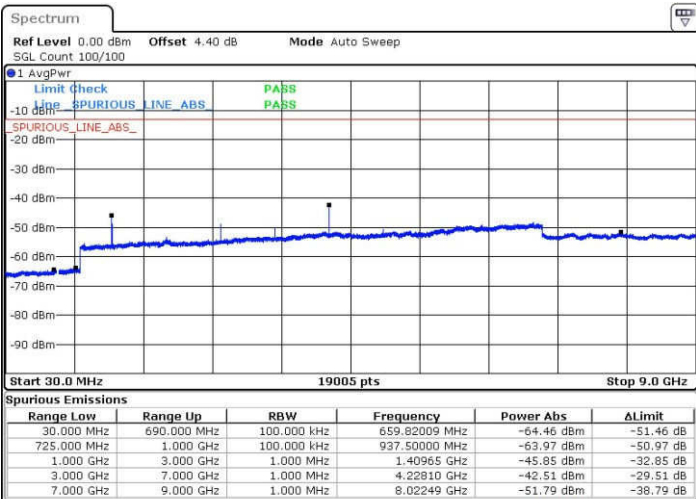

Date: 23 JAN 2017 15:25:17

LTE Band 17 / 5MHz

Lowest Channel / QPSK

Lowest Channel / 16QAM

Date: 22.JAN.2017 05:01:24

Date: 22.JAN.2017 05:02:19

Middle Channel / QPSK

Middle Channel / 16QAM

Date: 22.JAN.2017 05:03:55

Date: 22.JAN.2017 05:04:50

LTE Band 17 / 5MHz

Highest Channel / QPSK

Highest Channel / 16QAM

Date: 22 JAN 2017 05:10:58

Date: 22 JAN 2017 05:11:52

LTE Band 17 / 10MHz

Lowest Channel / QPSK

Lowest Channel / 16QAM

Date: 22 JAN 2017 05:18:00

Date: 22 JAN 2017 05:18:55

LTE Band 17 / 10MHz

Middle Channel / QPSK

Date: 22 JAN 2017 05:20:32

Middle Channel / 16QAM

Date: 22 JAN 2017 05:21:27

Highest Channel / QPSK

Date: 22 JAN 2017 05:27:34

Highest Channel / 16QAM

Date: 22 JAN 2017 05:28:29

LTE Band 38 / 5MHz

Lowest Channel / QPSK

Lowest Channel / 16QAM