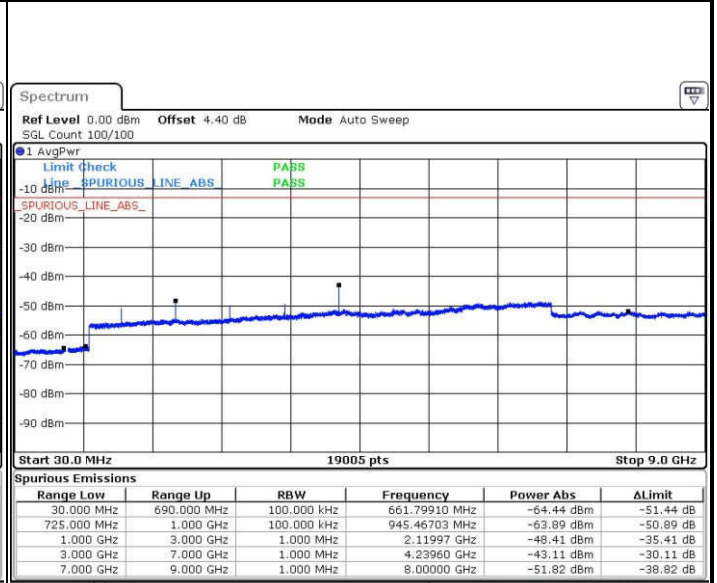

Date: 22.JAN.2017 05:03:55

Date: 22.JAN.2017 05:04:50

LTE Band 17 / 5MHz

Highest Channel / QPSK

Highest Channel / 16QAM

Date: 22 JAN 2017 05:10:58

Date: 22 JAN 2017 05:11:52

LTE Band 17 / 10MHz

Lowest Channel / QPSK

Lowest Channel / 16QAM

Date: 22 JAN 2017 05:18:00

Date: 22 JAN 2017 05:18:55

LTE Band 17 / 10MHz

Middle Channel / QPSK

Date: 22 JAN 2017 05:20:32

Middle Channel / 16QAM

Date: 22 JAN 2017 05:21:27

Highest Channel / QPSK

Date: 22 JAN 2017 05:27:34

Highest Channel / 16QAM

Date: 22 JAN 2017 05:28:29

LTE Band 38 / 5MHz

Lowest Channel / QPSK

Lowest Channel / 16QAM