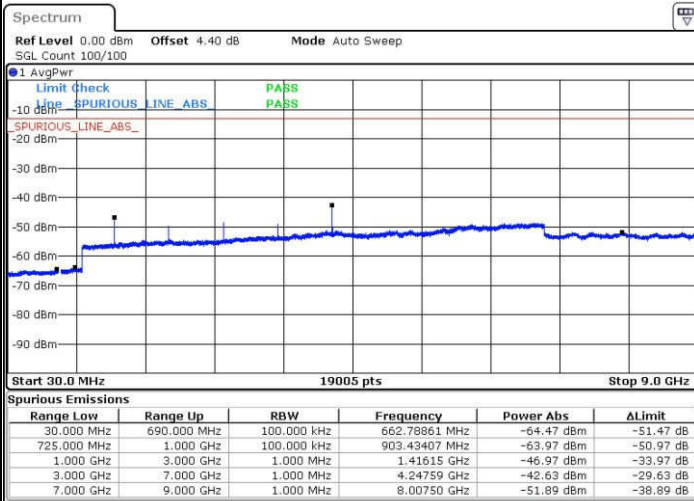

LTE Band 12 / 10MHz

Middle Channel / QPSK

Date: 23 JAN 2017 15:23:27

Middle Channel / 16QAM

Date: 23 JAN 2017 15:22:32

Highest Channel / QPSK

Date: 23 JAN 2017 15:24:22

Highest Channel / 16QAM

Date: 23 JAN 2017 15:25:17

LTE Band 17 / 5MHz

Lowest Channel / QPSK

Lowest Channel / 16QAM

Date: 22.JAN.2017 05:01:24

Date: 22.JAN.2017 05:02:19

Middle Channel / QPSK

Middle Channel / 16QAM

Date: 22.JAN.2017 05:03:55

Date: 22.JAN.2017 05:04:50

LTE Band 17 / 5MHz

Highest Channel / QPSK

Highest Channel / 16QAM

Date: 22 JAN 2017 05:10:58

Date: 22 JAN 2017 05:11:52

LTE Band 17 / 10MHz