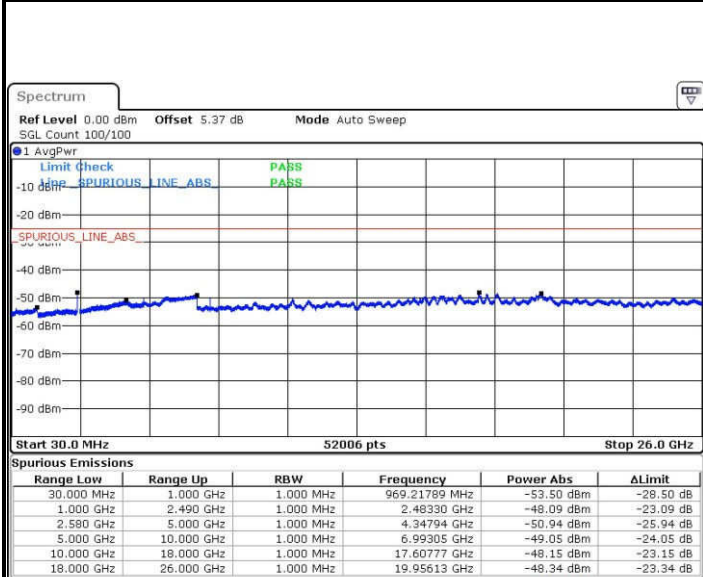

Date: 21.JAN.2017 02:00:28

LTE Band 7 / 5MHz

Lowest Channel / QPSK

Lowest Channel / 16QAM

Date: 14.FEB.2017 14:01:34

Date: 14.FEB.2017 14:02:29

Middle Channel / QPSK

Middle Channel / 16QAM

Date: 14.FEB.2017 14:04:19

Date: 14.FEB.2017 14:03:24

LTE Band 7 / 5MHz

Highest Channel / QPSK

Date: 14.FEB.2017 14:05:14

Highest Channel / 16QAM

Date: 14.FEB.2017 14:06:09

LTE Band 7 / 10MHz

Lowest Channel / QPSK

Date: 14.FEB.2017 14:18:45

Lowest Channel / 16QAM

Date: 14.FEB.2017 14:19:40

LTE Band 7 / 10MHz

Middle Channel / QPSK

Middle Channel / 16QAM

Date: 14.FEB.2017 14:21:30

Date: 14.FEB.2017 14:20:35

Highest Channel / QPSK

Highest Channel / 16QAM

Date: 14.FEB.2017 14:22:25

Date: 14.FEB.2017 14:23:19

LTE Band 7 / 15MHz

Lowest Channel / QPSK

Lowest Channel / 16QAM