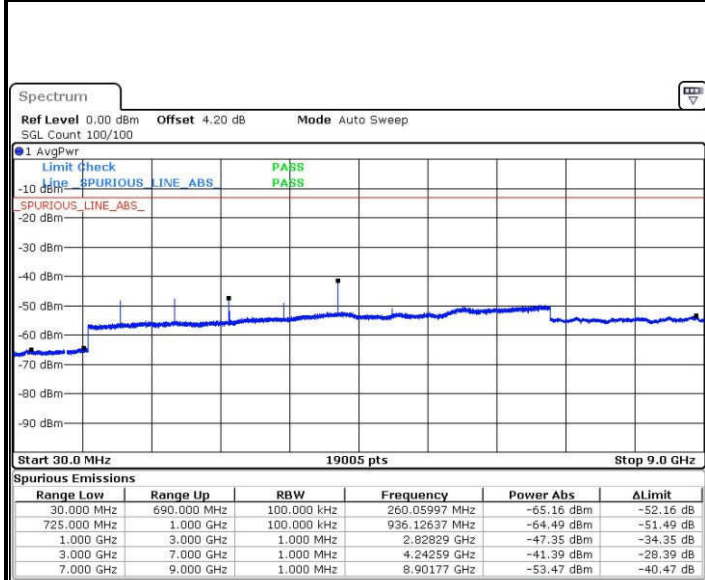

LTE Band 7 / 20MHz

Middle Channel / QPSK

Middle Channel / 16QAM

Date: 14.FEB.2017 13:37:20

Date: 14.FEB.2017 13:36:26

Highest Channel / QPSK

Highest Channel / 16QAM

Date: 14.FEB.2017 13:48:22

Date: 14.FEB.2017 13:39:11

LTE Band 12 / 1.4MHz

Lowest Channel / QPSK

Date: 23.JAN.2017 13:50:12

Lowest Channel / 16QAM

Date: 23.JAN.2017 13:51:07

Middle Channel / QPSK

Date: 23.JAN.2017 13:52:57

Middle Channel / 16QAM

Date: 23.JAN.2017 13:52:02

LTE Band 12 / 1.4MHz

Highest Channel / QPSK

Date: 23 JAN 2017 13:53:52

Highest Channel / 16QAM

Date: 23 JAN 2017 13:54:47

LTE Band 12 / 3MHz