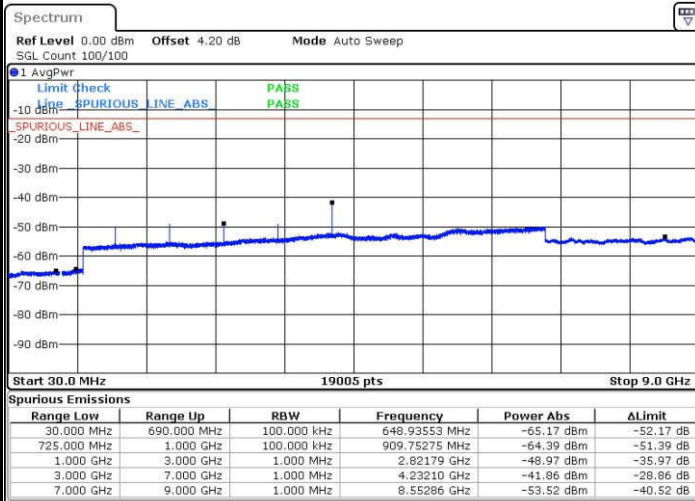

Lowest Channel / QPSK

Date: 23 JAN 2017 14:07:17

Lowest Channel / 16QAM

Date: 23 JAN 2017 14:08:12

LTE Band 12 / 3MHz

Middle Channel / QPSK

Middle Channel / 16QAM

Date: 23.JAN.2017 14:10:02

Date: 23.JAN.2017 14:09:07

Highest Channel / QPSK

Highest Channel / 16QAM

Date: 23.JAN.2017 14:10:57

Date: 23.JAN.2017 14:11:52

LTE Band 12 / 5MHz

Lowest Channel / QPSK

Lowest Channel / 16QAM

Date: 23.JAN.2017 14:24:21

Date: 23.JAN.2017 14:25:16

Middle Channel / QPSK

Middle Channel / 16QAM

Date: 23.JAN.2017 14:27:07

Date: 23.JAN.2017 14:26:11

LTE Band 12 / 5MHz

Highest Channel / QPSK

Date: 23 JAN 2017 14:28:02

Highest Channel / 16QAM

Date: 23 JAN 2017 14:28:57

LTE Band 12 / 10MHz

Lowest Channel / QPSK

Date: 23 JAN 2017 15:20:41

Lowest Channel / 16QAM

Date: 23 JAN 2017 15:21:36