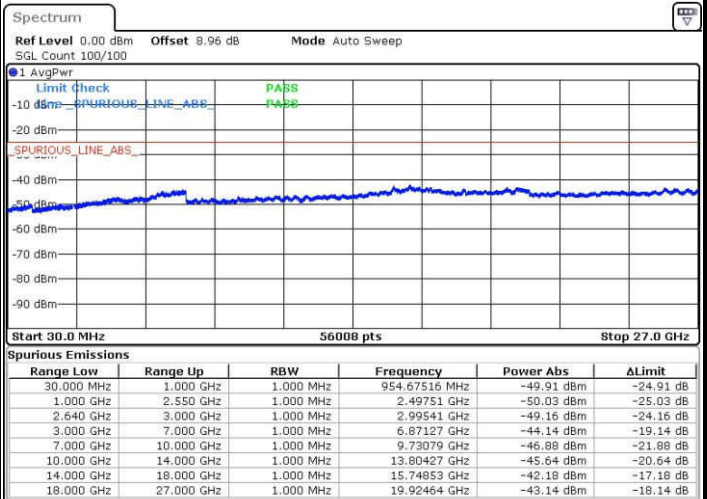

LTE Band 38 / 10MHz

Middle Channel / QPSK

Middle Channel / 16QAM

Date: 23 JAN 2017 04:26:11

Date: 23 JAN 2017 04:27:04

Highest Channel / QPSK

Highest Channel / 16QAM

Date: 23 JAN 2017 04:29:02

Date: 23 JAN 2017 04:28:00

LTE Band 38 / 15MHz

Lowest Channel / QPSK

Lowest Channel / 16QAM

Date: 23 JAN 2017 04:37:28

Date: 23 JAN 2017 04:38:15

Middle Channel / QPSK

Middle Channel / 16QAM

Date: 23 JAN 2017 04:38:20

Date: 23 JAN 2017 04:39:14

LTE Band 38 / 15MHz

Highest Channel / QPSK

Highest Channel / 16QAM

Date: 23 JAN 2017 04:41:24

Date: 23 JAN 2017 04:40:33

LTE Band 38 / 20MHz