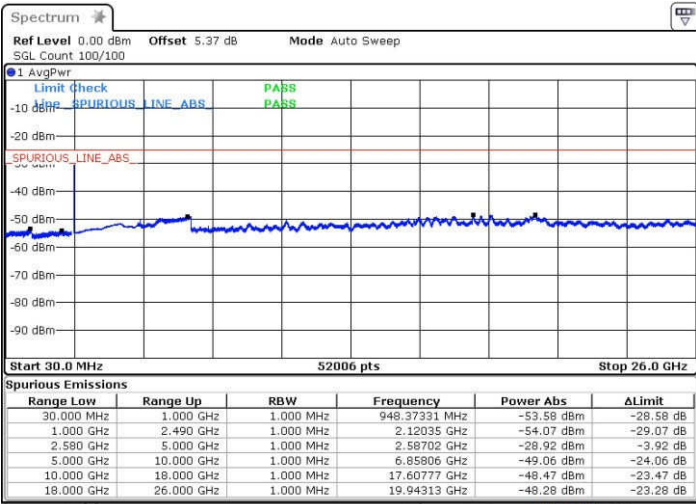

Date: 14.FEB.2017 15:14:33

Highest Channel / 16QAM

Date: 14.FEB.2017 15:25:36

LTE Band 7 / 20MHz

Lowest Channel / QPSK

Date: 14.FEB.2017 13:34:35

Lowest Channel / 16QAM

Date: 14.FEB.2017 13:35:30

LTE Band 7 / 20MHz

Middle Channel / QPSK

Middle Channel / 16QAM

Date: 14.FEB.2017 13:37:20

Date: 14.FEB.2017 13:36:26

Highest Channel / QPSK

Highest Channel / 16QAM

Date: 14.FEB.2017 13:48:22