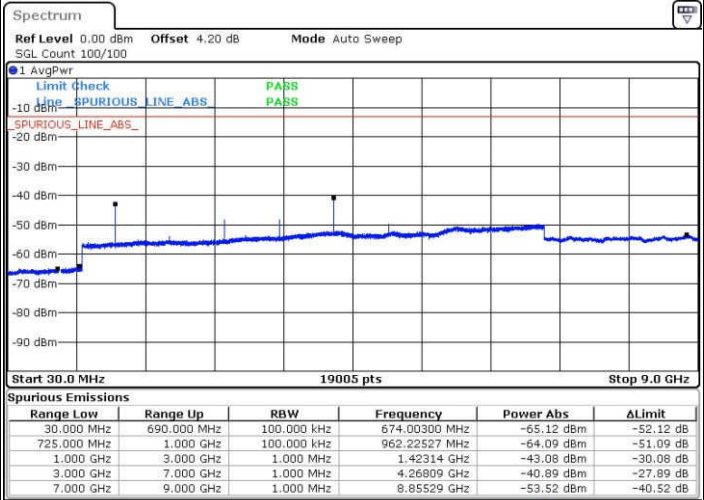

Date: 23.JAN.2017 14:09:07

Highest Channel / QPSK

Highest Channel / 16QAM

Date: 23.JAN.2017 14:10:57

Date: 23.JAN.2017 14:11:52

LTE Band 12 / 5MHz

Lowest Channel / QPSK

Lowest Channel / 16QAM

Date: 23.JAN.2017 14:24:21

Date: 23.JAN.2017 14:25:16

Middle Channel / QPSK

Middle Channel / 16QAM

Date: 23.JAN.2017 14:27:07

Date: 23.JAN.2017 14:26:11

LTE Band 12 / 5MHz

Highest Channel / QPSK

Date: 23 JAN 2017 14:28:02

Highest Channel / 16QAM

Date: 23 JAN 2017 14:28:57

LTE Band 12 / 10MHz

Lowest Channel / QPSK

Date: 23 JAN 2017 15:20:41

Lowest Channel / 16QAM

Date: 23 JAN 2017 15:21:36