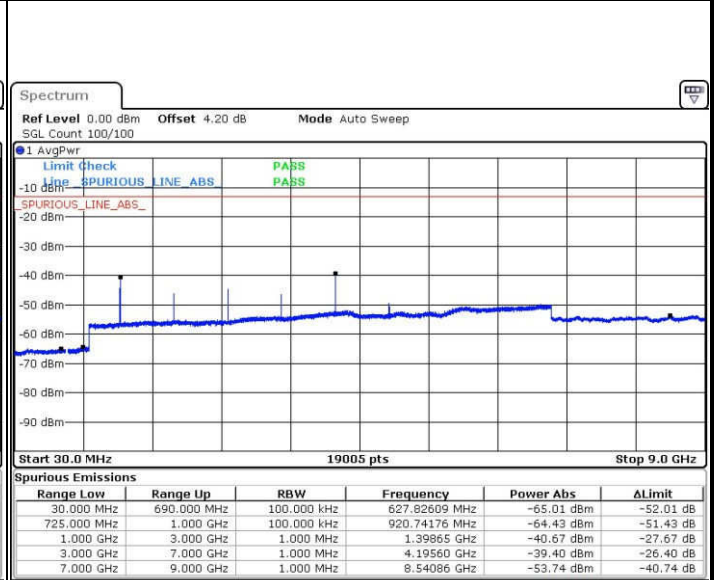

LTE Band 7 / 20MHz

Middle Channel / QPSK

Middle Channel / 16QAM

Date: 14.FEB.2017 13:37:20

Date: 14.FEB.2017 13:36:26

Highest Channel / QPSK

Highest Channel / 16QAM

Date: 14.FEB.2017 13:48:22

Date: 14.FEB.2017 13:39:11

LTE Band 12 / 1.4MHz

Lowest Channel / QPSK

Date: 23.JAN.2017 13:50:12

Lowest Channel / 16QAM

Date: 23.JAN.2017 13:51:07

Middle Channel / QPSK

Date: 23.JAN.2017 13:52:57

Middle Channel / 16QAM

Date: 23.JAN.2017 13:52:02

LTE Band 12 / 1.4MHz

Highest Channel / QPSK

Date: 23 JAN 2017 13:53:52

Highest Channel / 16QAM

Date: 23 JAN 2017 13:54:47

LTE Band 12 / 3MHz