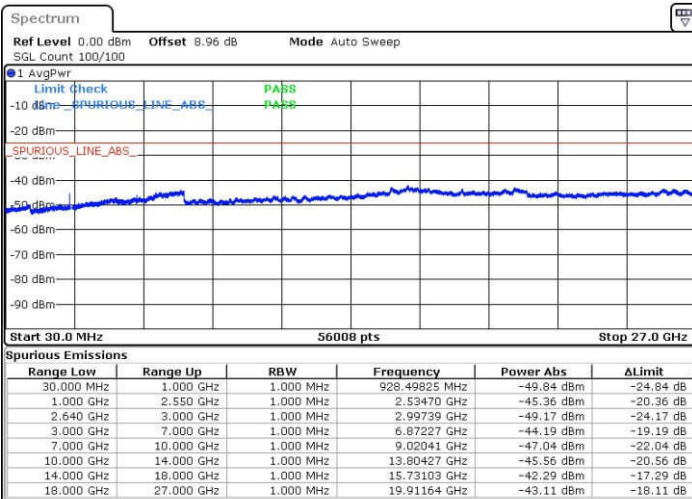

Date: 23 JAN 2017 04:28:00

LTE Band 38 / 15MHz

Lowest Channel / QPSK

Lowest Channel / 16QAM

Date: 23 JAN 2017 04:37:28

Date: 23 JAN 2017 04:38:15

Middle Channel / QPSK

Middle Channel / 16QAM

Date: 23 JAN 2017 04:38:20

Date: 23 JAN 2017 04:39:14

LTE Band 38 / 15MHz

Highest Channel / QPSK

Highest Channel / 16QAM

Date: 23 JAN 2017 04:41:24

Date: 23 JAN 2017 04:40:33

LTE Band 38 / 20MHz

Lowest Channel / QPSK

Lowest Channel / 16QAM

Date: 23 JAN 2017 04:42:21

Date: 23 JAN 2017 04:43:12