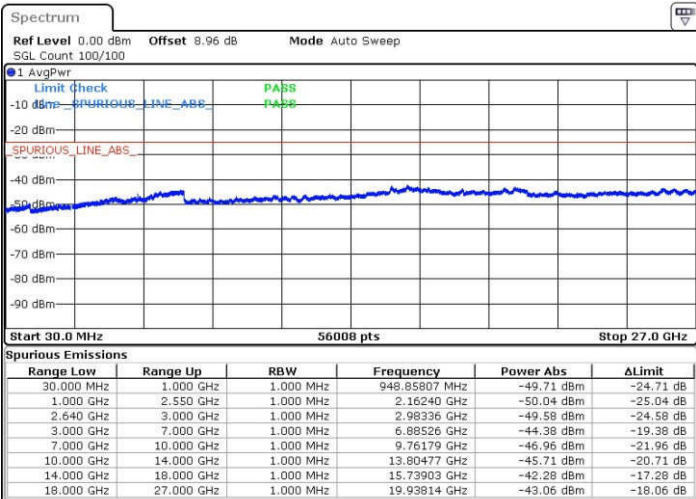

Lowest Channel / QPSK

Lowest Channel / 16QAM

Date: 22 JAN 2017 05:18:00

Date: 22 JAN 2017 05:18:55

LTE Band 17 / 10MHz

Middle Channel / QPSK

Date: 22 JAN 2017 05:20:32

Middle Channel / 16QAM

Date: 22 JAN 2017 05:21:27

Highest Channel / QPSK

Date: 22 JAN 2017 05:27:34

Highest Channel / 16QAM

Date: 22 JAN 2017 05:28:29

LTE Band 38 / 5MHz

Lowest Channel / QPSK

Lowest Channel / 16QAM

Date: 23.JAN.2017 03:09:39

Date: 23.JAN.2017 03:10:29

Middle Channel / QPSK

Middle Channel / 16QAM

Date: 23.JAN.2017 03:12:24

Date: 23.JAN.2017 03:11:31

LTE Band 38 / 5MHz

Highest Channel / QPSK