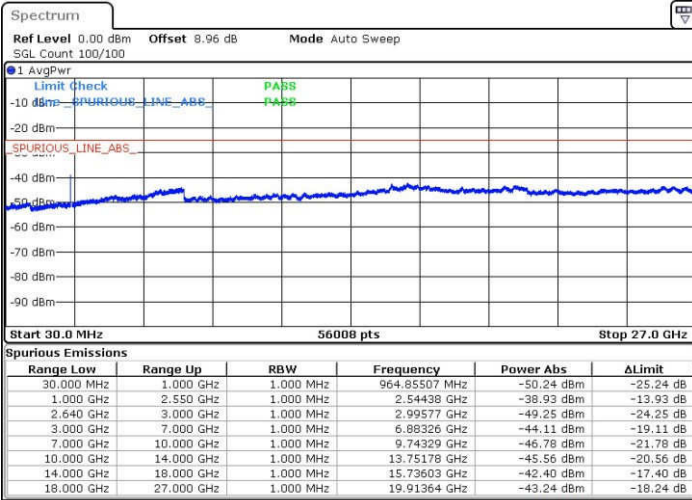

LTE Band 38 / 10MHz

Middle Channel / QPSK

Middle Channel / 16QAM

Date: 23 JAN 2017 04:26:11

Date: 23 JAN 2017 04:27:04

Highest Channel / QPSK

Highest Channel / 16QAM

Date: 23 JAN 2017 04:29:02

Date: 23 JAN 2017 04:28:00

LTE Band 38 / 15MHz

Lowest Channel / QPSK

Lowest Channel / 16QAM

Date: 23 JAN 2017 04:37:28

Date: 23 JAN 2017 04:38:15

Middle Channel / QPSK

Middle Channel / 16QAM

Date: 23 JAN 2017 04:38:20

Date: 23 JAN 2017 04:39:14

LTE Band 38 / 15MHz

Highest Channel / QPSK

Highest Channel / 16QAM

Date: 23 JAN 2017 04:41:24

Date: 23 JAN 2017 04:40:33

LTE Band 38 / 20MHz