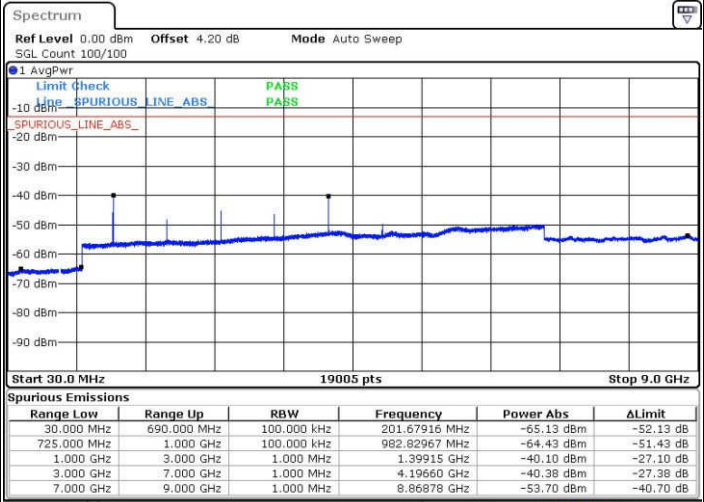

Lowest Channel / QPSK

Date: 23 JAN 2017 14:07:17

Lowest Channel / 16QAM

Date: 23 JAN 2017 14:08:12

LTE Band 12 / 3MHz

Middle Channel / QPSK

Middle Channel / 16QAM

Date: 23.JAN.2017 14:10:02

Date: 23.JAN.2017 14:09:07

Highest Channel / QPSK

Highest Channel / 16QAM

Date: 23.JAN.2017 14:10:57

Date: 23.JAN.2017 14:11:52

LTE Band 12 / 5MHz

Lowest Channel / QPSK

Lowest Channel / 16QAM

Date: 23.JAN.2017 14:24:21

Date: 23.JAN.2017 14:25:16

Middle Channel / QPSK

Middle Channel / 16QAM

Date: 23.JAN.2017 14:27:07

Date: 23.JAN.2017 14:26:11

LTE Band 12 / 5MHz

Highest Channel / QPSK

Date: 23 JAN 2017 14:28:02

Highest Channel / 16QAM

Date: 23 JAN 2017 14:28:57

LTE Band 12 / 10MHz

Lowest Channel / QPSK

Date: 23 JAN 2017 15:20:41

Lowest Channel / 16QAM

Date: 23 JAN 2017 15:21:36