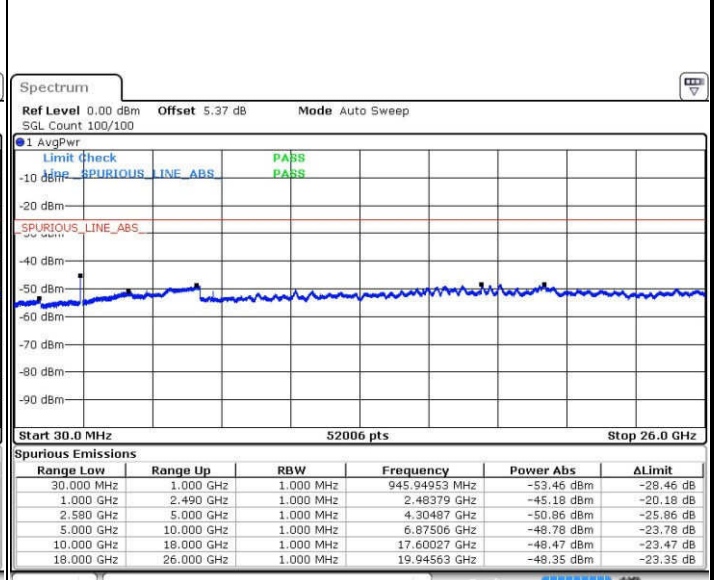

Date: 14.FEB.2017 13:29:07

Date: 14.FEB.2017 13:30:02

Middle Channel / QPSK

Middle Channel / 16QAM

Date: 14.FEB.2017 13:31:51

Date: 14.FEB.2017 13:30:57

LTE Band 7 / 15MHz

Highest Channel / QPSK

Date: 14.FEB.2017 15:14:33

Highest Channel / 16QAM

Date: 14.FEB.2017 15:25:36

LTE Band 7 / 20MHz

Lowest Channel / QPSK

Date: 14.FEB.2017 13:34:35

Lowest Channel / 16QAM

Date: 14.FEB.2017 13:35:30

LTE Band 7 / 20MHz

Middle Channel / QPSK

Middle Channel / 16QAM

Date: 14.FEB.2017 13:37:20

Date: 14.FEB.2017 13:36:26

Highest Channel / QPSK

Highest Channel / 16QAM

Date: 14.FEB.2017 13:48:22