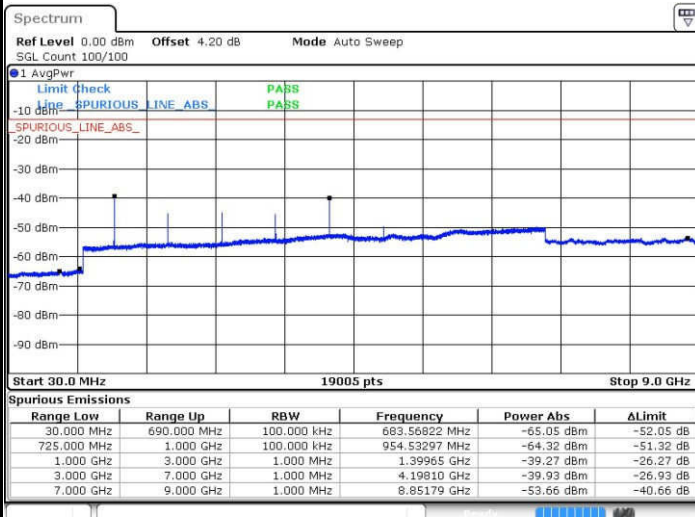

Date: 23.JAN.2017 14:24:21

Date: 23.JAN.2017 14:25:16

Middle Channel / QPSK

Middle Channel / 16QAM

Date: 23.JAN.2017 14:27:07

Date: 23.JAN.2017 14:26:11

LTE Band 12 / 5MHz

Highest Channel / QPSK

Date: 23 JAN 2017 14:28:02

Highest Channel / 16QAM

Date: 23 JAN 2017 14:28:57

LTE Band 12 / 10MHz

Lowest Channel / QPSK

Date: 23 JAN 2017 15:20:41

Lowest Channel / 16QAM

Date: 23 JAN 2017 15:21:36

LTE Band 12 / 10MHz

Middle Channel / QPSK

Date: 23 JAN 2017 15:23:27

Middle Channel / 16QAM

Date: 23 JAN 2017 15:22:32

Highest Channel / QPSK

Date: 23 JAN 2017 15:24:22

Highest Channel / 16QAM