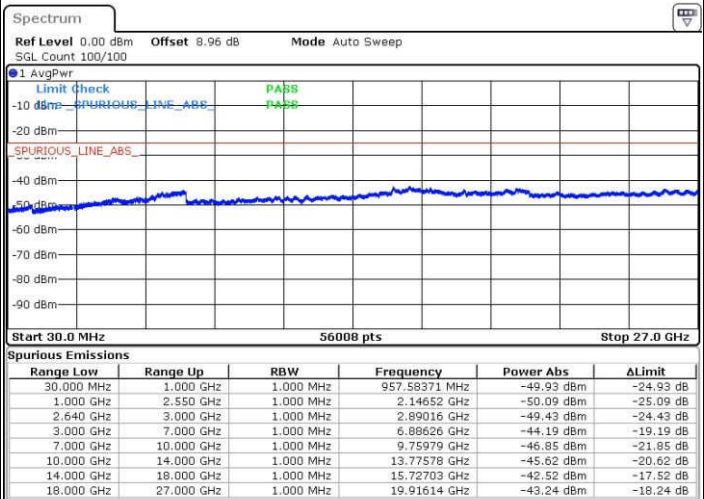

Date: 23.JAN.2017 03:09:39

Date: 23.JAN.2017 03:10:29

Middle Channel / QPSK

Middle Channel / 16QAM

Date: 23.JAN.2017 03:12:24

Date: 23.JAN.2017 03:11:31

LTE Band 38 / 5MHz

Highest Channel / QPSK

Date: 23 JAN 2017 03:16:49

Highest Channel / 16QAM

Date: 23 JAN 2017 03:17:42

LTE Band 38 / 10MHz

Lowest Channel / QPSK

Date: 23 JAN 2017 04:21:12

Lowest Channel / 16QAM

Date: 23 JAN 2017 04:19:50

LTE Band 38 / 10MHz

Middle Channel / QPSK

Middle Channel / 16QAM

Date: 23 JAN 2017 04:26:11

Date: 23 JAN 2017 04:27:04

Highest Channel / QPSK

Highest Channel / 16QAM

Date: 23 JAN 2017 04:29:02