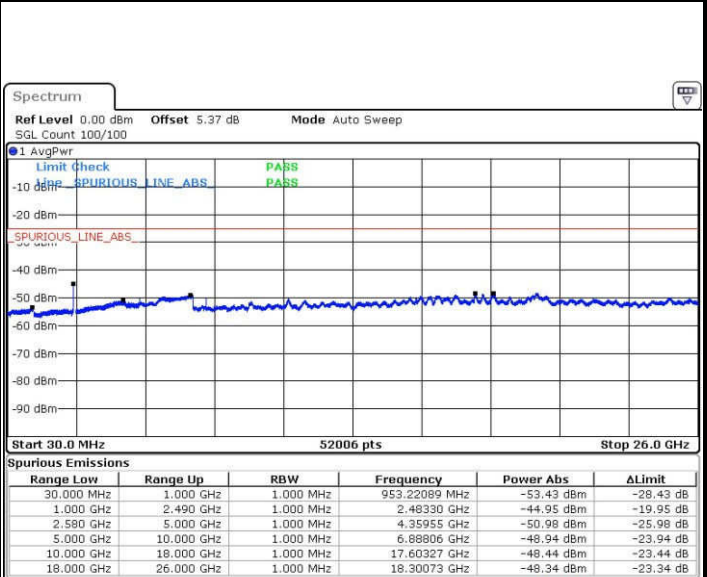

Date: 21.JAN.2017 02:00:28

LTE Band 7 / 5MHz

Lowest Channel / QPSK

Lowest Channel / 16QAM

Date: 14.FEB.2017 14:01:34

Date: 14.FEB.2017 14:02:29

Middle Channel / QPSK

Middle Channel / 16QAM

Date: 14.FEB.2017 14:04:19

Date: 14.FEB.2017 14:03:24

LTE Band 7 / 5MHz

Highest Channel / QPSK

Date: 14.FEB.2017 14:05:14

Highest Channel / 16QAM

Date: 14.FEB.2017 14:06:09

LTE Band 7 / 10MHz

Lowest Channel / QPSK

Date: 14.FEB.2017 14:18:45

Lowest Channel / 16QAM

Date: 14.FEB.2017 14:19:40

LTE Band 7 / 10MHz

Middle Channel / QPSK

Middle Channel / 16QAM

Date: 14.FEB.2017 14:21:30

Date: 14.FEB.2017 14:20:35

Highest Channel / QPSK

Highest Channel / 16QAM

Date: 14.FEB.2017 14:22:25

Date: 14.FEB.2017 14:23:19

LTE Band 7 / 15MHz

Lowest Channel / QPSK

Lowest Channel / 16QAM