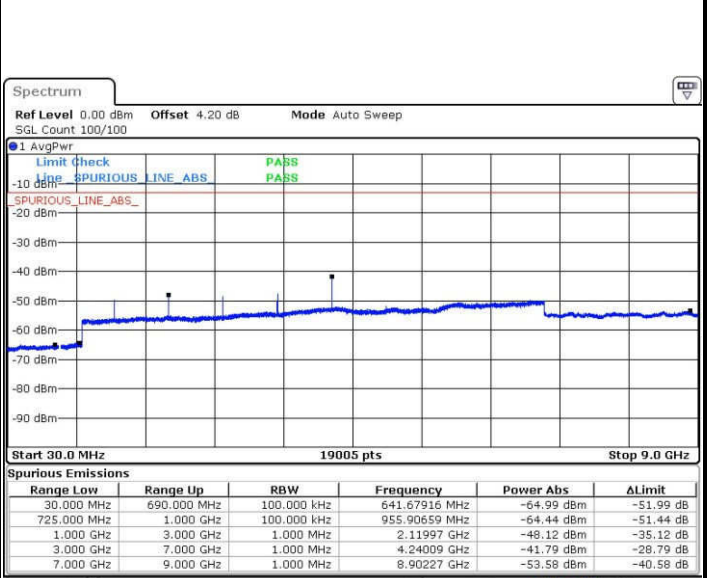

Date: 23 JAN 2017 14:28:02

Highest Channel / 16QAM

Date: 23 JAN 2017 14:28:57

LTE Band 12 / 10MHz

Lowest Channel / QPSK

Date: 23 JAN 2017 15:20:41

Lowest Channel / 16QAM

Date: 23 JAN 2017 15:21:36

LTE Band 12 / 10MHz

Middle Channel / QPSK

Date: 23 JAN 2017 15:23:27

Middle Channel / 16QAM

Date: 23 JAN 2017 15:22:32

Highest Channel / QPSK

Date: 23 JAN 2017 15:24:22

Highest Channel / 16QAM

Date: 23 JAN 2017 15:25:17

LTE Band 17 / 5MHz

Lowest Channel / QPSK

Lowest Channel / 16QAM

Date: 22.JAN.2017 05:01:24

Date: 22.JAN.2017 05:02:19

Middle Channel / QPSK

Middle Channel / 16QAM

Date: 22.JAN.2017 05:03:55

Date: 22.JAN.2017 05:04:50

LTE Band 17 / 5MHz

Highest Channel / QPSK

Highest Channel / 16QAM

Date: 22 JAN 2017 05:10:58

Date: 22 JAN 2017 05:11:52

LTE Band 17 / 10MHz