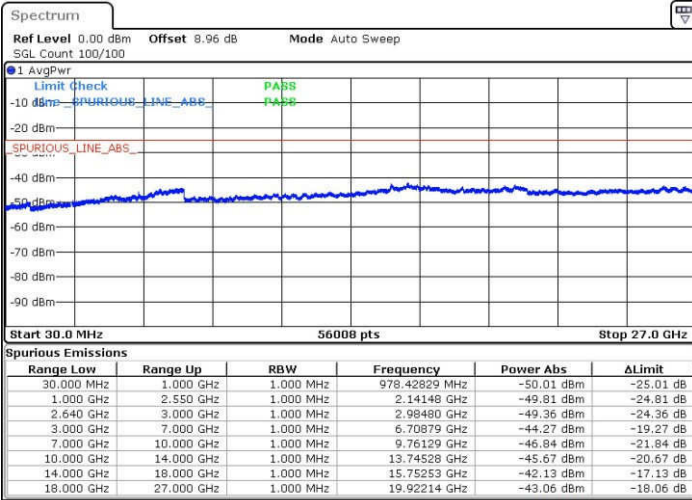

Date: 23 JAN 2017 04:28:00

LTE Band 38 / 15MHz

Lowest Channel / QPSK

Lowest Channel / 16QAM

Date: 23 JAN 2017 04:37:28

Date: 23 JAN 2017 04:38:15

Middle Channel / QPSK

Middle Channel / 16QAM

Date: 23 JAN 2017 04:38:20

Date: 23 JAN 2017 04:39:14

LTE Band 38 / 15MHz

Highest Channel / QPSK

Highest Channel / 16QAM

Date: 23 JAN 2017 04:41:24

Date: 23 JAN 2017 04:40:33

LTE Band 38 / 20MHz

Lowest Channel / QPSK

Lowest Channel / 16QAM

Date: 23 JAN 2017 04:42:21

Date: 23 JAN 2017 04:43:12