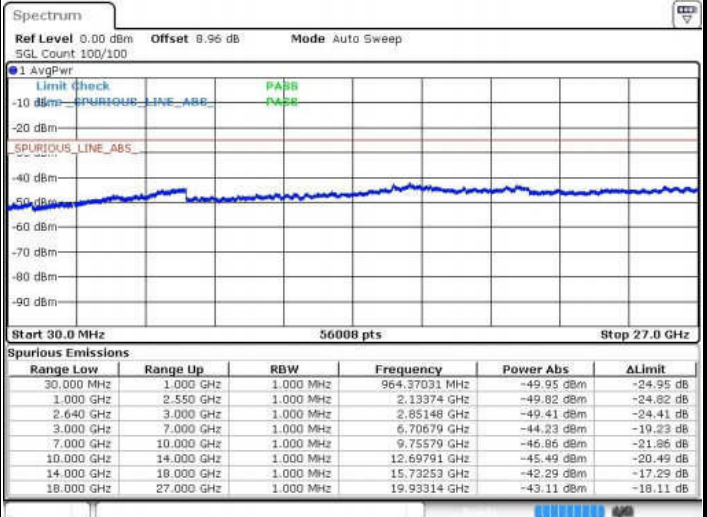

Date: 23 JAN 2017 03:16:49

Highest Channel / 16QAM

Date: 23 JAN 2017 03:17:42

LTE Band 38 / 10MHz

Lowest Channel / QPSK

Date: 23 JAN 2017 04:21:12

Lowest Channel / 16QAM

Date: 23 JAN 2017 04:19:50

LTE Band 38 / 10MHz

Middle Channel / QPSK

Middle Channel / 16QAM

Date: 23 JAN 2017 04:26:11

Date: 23 JAN 2017 04:27:04

Highest Channel / QPSK

Highest Channel / 16QAM

Date: 23 JAN 2017 04:29:02

Date: 23 JAN 2017 04:28:00

LTE Band 38 / 15MHz

Lowest Channel / QPSK

Lowest Channel / 16QAM

Date: 23 JAN 2017 04:37:28

Date: 23 JAN 2017 04:38:15

Middle Channel / QPSK

Middle Channel / 16QAM