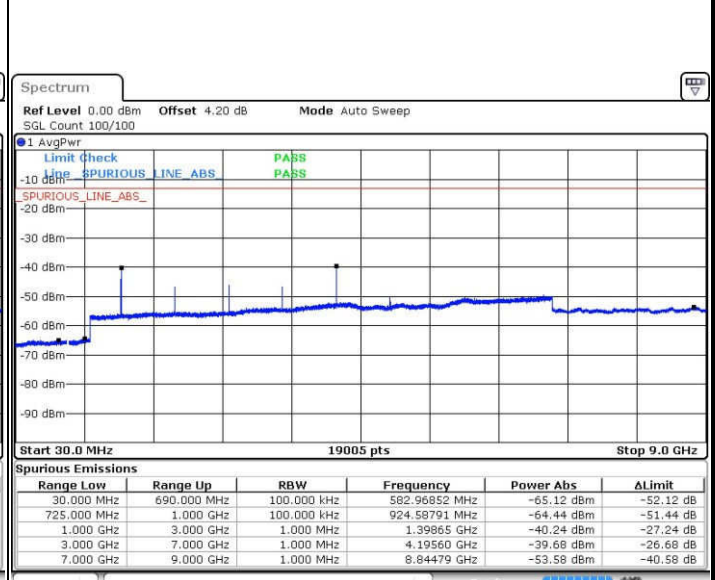

Date: 14.FEB.2017 13:39:11

LTE Band 12 / 1.4MHz

Lowest Channel / QPSK

Date: 23.JAN.2017 13:50:12

Lowest Channel / 16QAM

Date: 23.JAN.2017 13:51:07

Middle Channel / QPSK

Date: 23.JAN.2017 13:52:57

Middle Channel / 16QAM

Date: 23.JAN.2017 13:52:02

LTE Band 12 / 1.4MHz

Highest Channel / QPSK

Date: 23 JAN 2017 13:53:52

Highest Channel / 16QAM

Date: 23 JAN 2017 13:54:47

LTE Band 12 / 3MHz

Lowest Channel / QPSK

Date: 23 JAN 2017 14:07:17

Lowest Channel / 16QAM

Date: 23 JAN 2017 14:08:12

LTE Band 12 / 3MHz

Middle Channel / QPSK

Middle Channel / 16QAM

Date: 23.JAN.2017 14:10:02

Date: 23.JAN.2017 14:09:07

Highest Channel / QPSK

Highest Channel / 16QAM

Date: 23.JAN.2017 14:10:57

Date: 23.JAN.2017 14:11:52

LTE Band 12 / 5MHz

Lowest Channel / QPSK

Lowest Channel / 16QAM