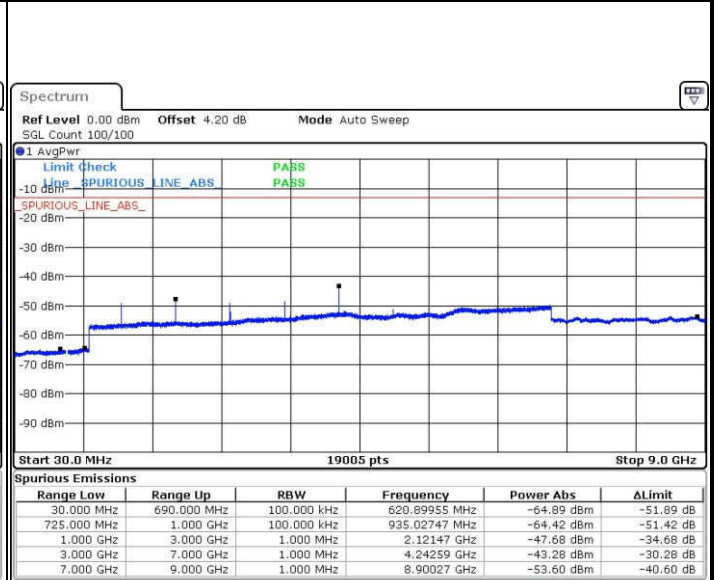

LTE Band 7 / 20MHz

Middle Channel / QPSK

Middle Channel / 16QAM

Date: 14.FEB.2017 13:37:20

Date: 14.FEB.2017 13:36:26

Highest Channel / QPSK

Highest Channel / 16QAM

Date: 14.FEB.2017 13:48:22

Date: 14.FEB.2017 13:39:11

LTE Band 12 / 1.4MHz

Lowest Channel / QPSK

Date: 23.JAN.2017 13:50:12

Lowest Channel / 16QAM

Date: 23.JAN.2017 13:51:07

Middle Channel / QPSK

Date: 23.JAN.2017 13:52:57

Middle Channel / 16QAM

Date: 23.JAN.2017 13:52:02

LTE Band 12 / 1.4MHz

Highest Channel / QPSK

Date: 23 JAN 2017 13:53:52

Highest Channel / 16QAM

Date: 23 JAN 2017 13:54:47

LTE Band 12 / 3MHz