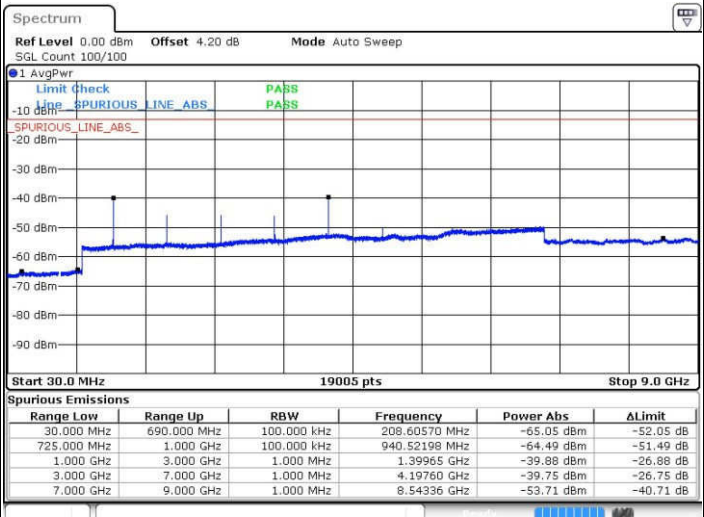

Date: 23.JAN.2017 14:24:21

Date: 23.JAN.2017 14:25:16

Middle Channel / QPSK

Middle Channel / 16QAM

Date: 23.JAN.2017 14:27:07

Date: 23.JAN.2017 14:26:11

LTE Band 12 / 5MHz

Highest Channel / QPSK

Date: 23 JAN 2017 14:28:02

Highest Channel / 16QAM

Date: 23 JAN 2017 14:28:57

LTE Band 12 / 10MHz

Lowest Channel / QPSK

Date: 23 JAN 2017 15:20:41

Lowest Channel / 16QAM

Date: 23 JAN 2017 15:21:36

LTE Band 12 / 10MHz

Middle Channel / QPSK

Date: 23 JAN 2017 15:23:27

Middle Channel / 16QAM

Date: 23 JAN 2017 15:22:32

Highest Channel / QPSK

Date: 23 JAN 2017 15:24:22

Highest Channel / 16QAM