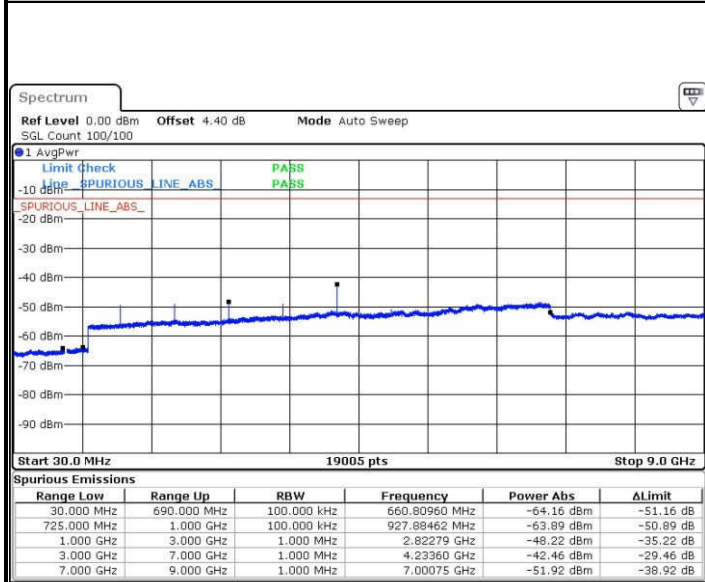

Date: 22.JAN.2017 05:03:55

Date: 22.JAN.2017 05:04:50

LTE Band 17 / 5MHz

Highest Channel / QPSK

Highest Channel / 16QAM

Date: 22 JAN 2017 05:10:58

Date: 22 JAN 2017 05:11:52

LTE Band 17 / 10MHz

Lowest Channel / QPSK

Lowest Channel / 16QAM

Date: 22 JAN 2017 05:18:00

Date: 22 JAN 2017 05:18:55

LTE Band 17 / 10MHz

Middle Channel / QPSK

Date: 22 JAN 2017 05:20:32

Middle Channel / 16QAM

Date: 22 JAN 2017 05:21:27

Highest Channel / QPSK

Date: 22 JAN 2017 05:27:34

Highest Channel / 16QAM

Date: 22 JAN 2017 05:28:29

LTE Band 38 / 5MHz

Lowest Channel / QPSK

Lowest Channel / 16QAM