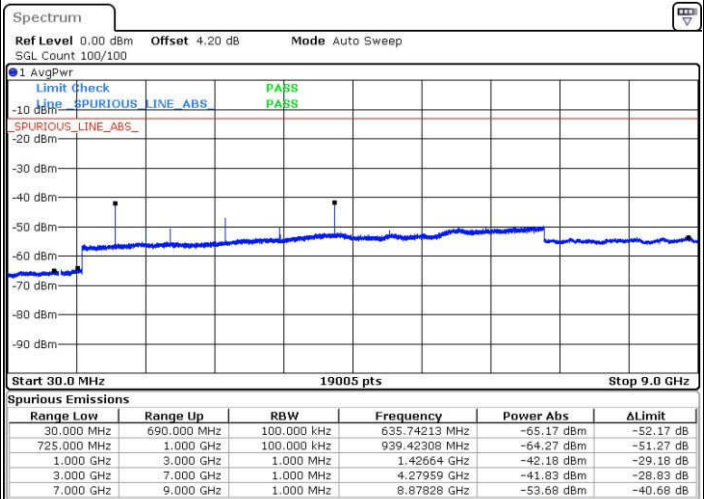

Middle Channel / 16QAM

Date: 23.JAN.2017 13:52:02

LTE Band 12 / 1.4MHz

Highest Channel / QPSK

Date: 23 JAN 2017 13:53:52

Highest Channel / 16QAM

Date: 23 JAN 2017 13:54:47

LTE Band 12 / 3MHz

Lowest Channel / QPSK

Date: 23 JAN 2017 14:07:17

Lowest Channel / 16QAM

Date: 23 JAN 2017 14:08:12

LTE Band 12 / 3MHz

Middle Channel / QPSK

Middle Channel / 16QAM

Date: 23.JAN.2017 14:10:02

Date: 23.JAN.2017 14:09:07

Highest Channel / QPSK

Highest Channel / 16QAM

Date: 23.JAN.2017 14:10:57

Date: 23.JAN.2017 14:11:52

LTE Band 12 / 5MHz

Lowest Channel / QPSK

Lowest Channel / 16QAM