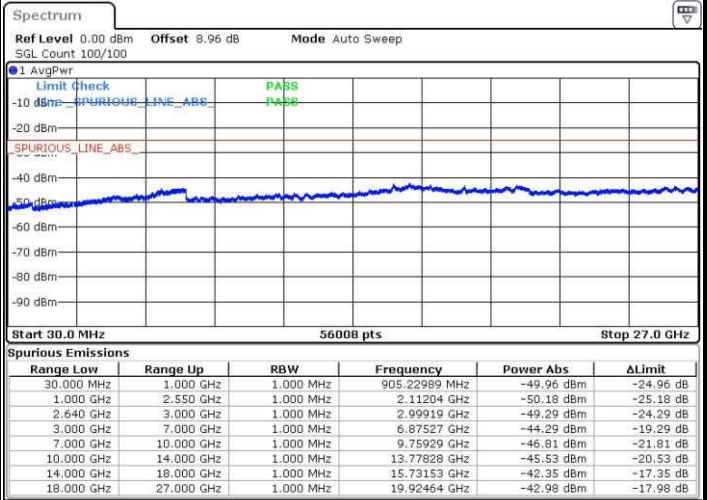

Lowest Channel / QPSK

Lowest Channel / 16QAM

Date: 22 JAN 2017 05:18:00

Date: 22 JAN 2017 05:18:55

LTE Band 17 / 10MHz

Middle Channel / QPSK

Date: 22 JAN 2017 05:20:32

Middle Channel / 16QAM

Date: 22 JAN 2017 05:21:27

Highest Channel / QPSK

Date: 22 JAN 2017 05:27:34

Highest Channel / 16QAM

Date: 22 JAN 2017 05:28:29

LTE Band 38 / 5MHz

Lowest Channel / QPSK

Lowest Channel / 16QAM

Date: 23.JAN.2017 03:09:39

Date: 23.JAN.2017 03:10:29

Middle Channel / QPSK

Middle Channel / 16QAM

Date: 23.JAN.2017 03:12:24

Date: 23.JAN.2017 03:11:31

LTE Band 38 / 5MHz

Highest Channel / QPSK