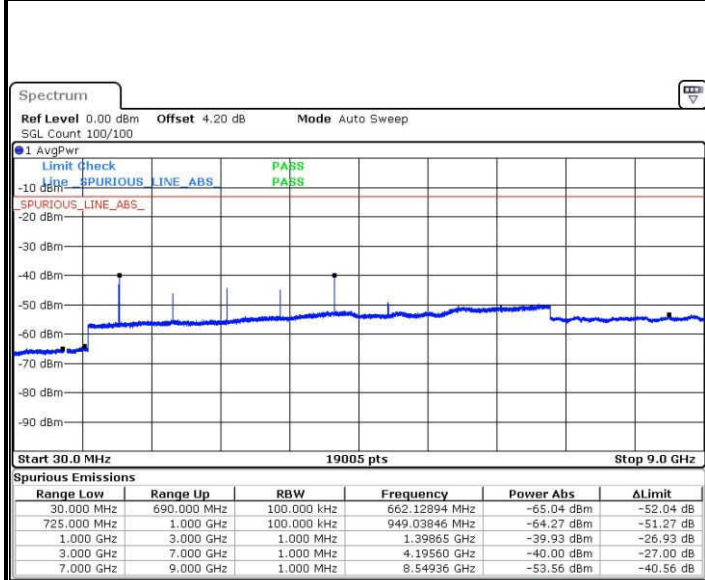

Date: 14.FEB.2017 15:14:33

Highest Channel / 16QAM

Date: 14.FEB.2017 15:25:36

LTE Band 7 / 20MHz

Lowest Channel / QPSK

Date: 14.FEB.2017 13:34:35

Lowest Channel / 16QAM

Date: 14.FEB.2017 13:35:30

LTE Band 7 / 20MHz

Middle Channel / QPSK

Middle Channel / 16QAM

Date: 14.FEB.2017 13:37:20

Date: 14.FEB.2017 13:36:26

Highest Channel / QPSK

Highest Channel / 16QAM

Date: 14.FEB.2017 13:48:22

Date: 14.FEB.2017 13:39:11

LTE Band 12 / 1.4MHz

Lowest Channel / QPSK

Date: 23.JAN.2017 13:50:12

Lowest Channel / 16QAM

Date: 23.JAN.2017 13:51:07

Middle Channel / QPSK

Date: 23.JAN.2017 13:52:57

Middle Channel / 16QAM

Date: 23.JAN.2017 13:52:02

LTE Band 12 / 1.4MHz

Highest Channel / QPSK

Date: 23 JAN 2017 13:53:52

Highest Channel / 16QAM

Date: 23 JAN 2017 13:54:47

LTE Band 12 / 3MHz