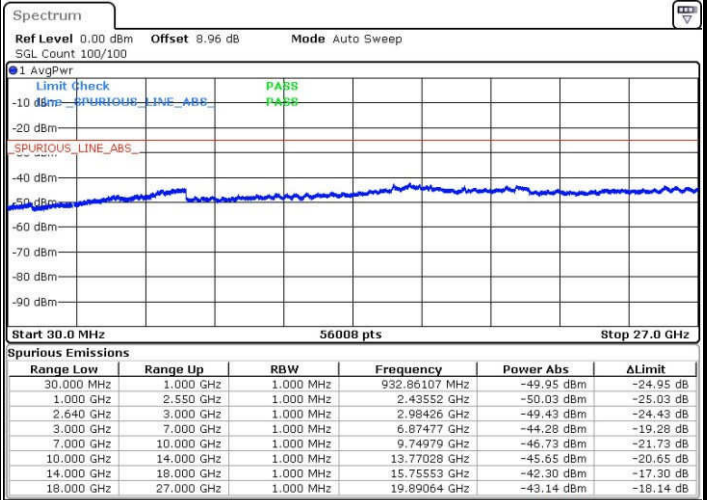

Date: 23 JAN 2017 04:28:00

LTE Band 38 / 15MHz

Lowest Channel / QPSK

Lowest Channel / 16QAM

Date: 23 JAN 2017 04:37:28

Date: 23 JAN 2017 04:38:15

Middle Channel / QPSK

Middle Channel / 16QAM

Date: 23 JAN 2017 04:38:20

Date: 23 JAN 2017 04:39:14

LTE Band 38 / 15MHz

Highest Channel / QPSK

Highest Channel / 16QAM

Date: 23 JAN 2017 04:41:24

Date: 23 JAN 2017 04:40:33

LTE Band 38 / 20MHz

Lowest Channel / QPSK

Lowest Channel / 16QAM

Date: 23 JAN 2017 04:42:21

Date: 23 JAN 2017 04:43:12