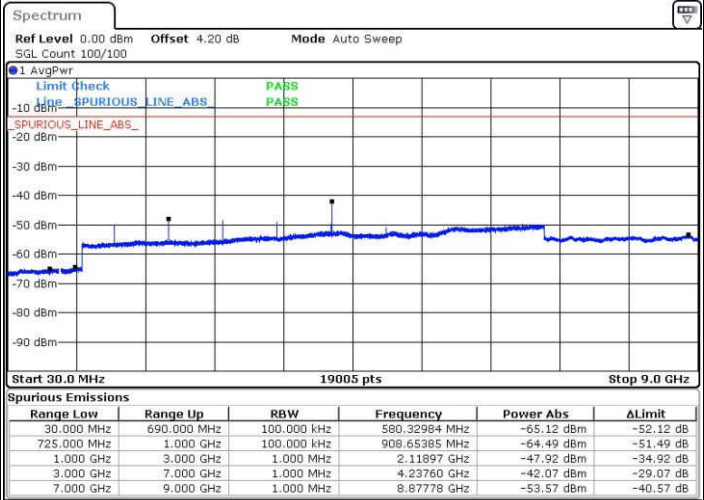

Middle Channel / 16QAM

Date: 23.JAN.2017 13:52:02

LTE Band 12 / 1.4MHz

Highest Channel / QPSK

Date: 23 JAN 2017 13:53:52

Highest Channel / 16QAM

Date: 23 JAN 2017 13:54:47

LTE Band 12 / 3MHz

Lowest Channel / QPSK

Date: 23 JAN 2017 14:07:17

Lowest Channel / 16QAM

Date: 23 JAN 2017 14:08:12

LTE Band 12 / 3MHz

Middle Channel / QPSK

Middle Channel / 16QAM

Date: 23.JAN.2017 14:10:02

Date: 23.JAN.2017 14:09:07

Highest Channel / QPSK

Highest Channel / 16QAM

Date: 23.JAN.2017 14:10:57

Date: 23.JAN.2017 14:11:52

LTE Band 12 / 5MHz

Lowest Channel / QPSK

Lowest Channel / 16QAM