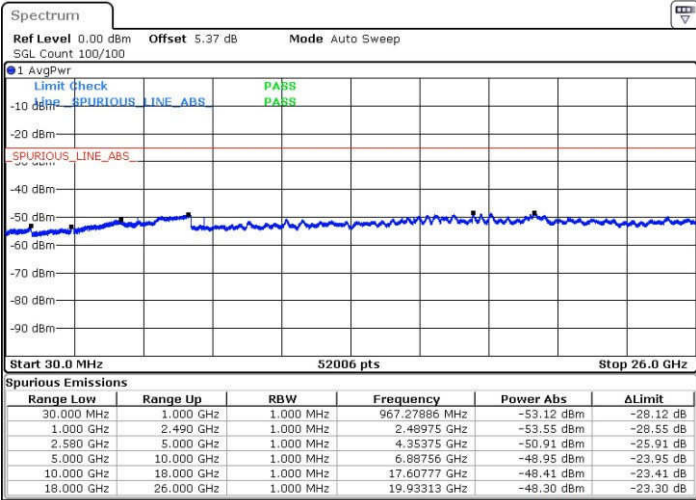

LTE Band 4 / 20MHz

Middle Channel / QPSK

Middle Channel / 16QAM

Date: 21.JAN.2017 01:52:22

Date: 21.JAN.2017 01:53:19

Highest Channel / QPSK

Highest Channel / 16QAM

Date: 21.JAN.2017 01:59:32

Date: 21.JAN.2017 02:00:28

LTE Band 7 / 5MHz

Lowest Channel / QPSK

Lowest Channel / 16QAM

Date: 14.FEB.2017 14:01:34

Date: 14.FEB.2017 14:02:29

Middle Channel / QPSK

Middle Channel / 16QAM

Date: 14.FEB.2017 14:04:19

Date: 14.FEB.2017 14:03:24

LTE Band 7 / 5MHz

Highest Channel / QPSK

Date: 14.FEB.2017 14:05:14

Highest Channel / 16QAM

Date: 14.FEB.2017 14:06:09

LTE Band 7 / 10MHz