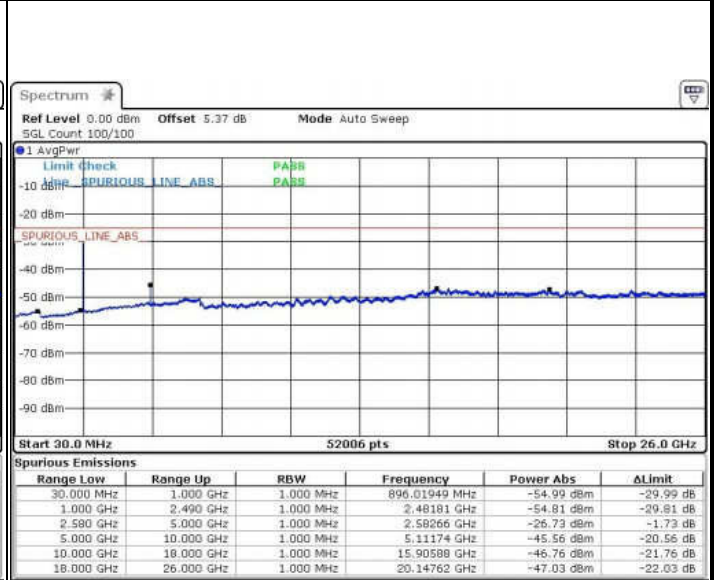

Date: 14.FEB.2017 14:20:35

Highest Channel / QPSK

Highest Channel / 16QAM

Date: 14.FEB.2017 14:22:25

Date: 14.FEB.2017 14:23:19

LTE Band 7 / 15MHz

Lowest Channel / QPSK

Lowest Channel / 16QAM

Date: 14.FEB.2017 13:29:07

Date: 14.FEB.2017 13:30:02

Middle Channel / QPSK

Middle Channel / 16QAM

Date: 14.FEB.2017 13:31:51

Date: 14.FEB.2017 13:30:57

LTE Band 7 / 15MHz

Highest Channel / QPSK

Date: 14.FEB.2017 15:14:33

Highest Channel / 16QAM

Date: 14.FEB.2017 15:25:36

LTE Band 7 / 20MHz

Lowest Channel / QPSK

Date: 14.FEB.2017 13:34:35

Lowest Channel / 16QAM

Date: 14.FEB.2017 13:35:30

LTE Band 7 / 20MHz

Middle Channel / QPSK

Middle Channel / 16QAM

Date: 14.FEB.2017 13:37:20

Date: 14.FEB.2017 13:36:26

Highest Channel / QPSK

Highest Channel / 16QAM

Date: 14.FEB.2017 13:48:22