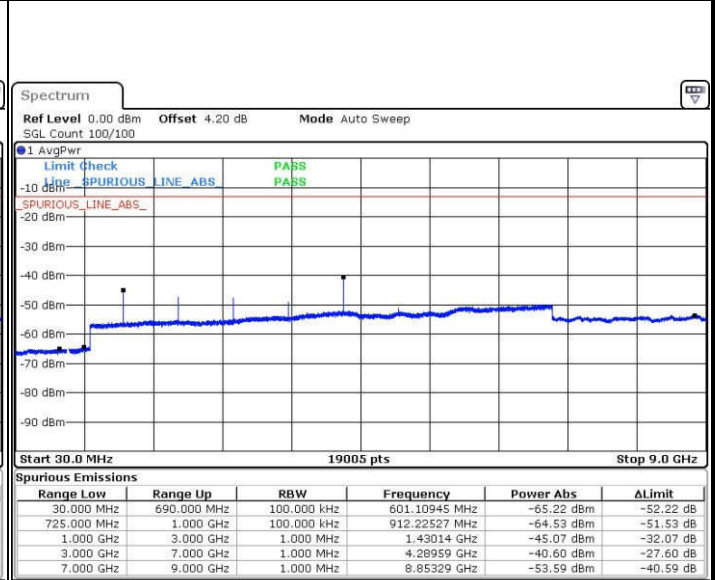

Date: 14.FEB.2017 13:39:11

LTE Band 12 / 1.4MHz

Lowest Channel / QPSK

Date: 23.JAN.2017 13:50:12

Lowest Channel / 16QAM

Date: 23.JAN.2017 13:51:07

Middle Channel / QPSK

Date: 23.JAN.2017 13:52:57

Middle Channel / 16QAM

Date: 23.JAN.2017 13:52:02

LTE Band 12 / 1.4MHz

Highest Channel / QPSK

Date: 23 JAN 2017 13:53:52

Highest Channel / 16QAM

Date: 23 JAN 2017 13:54:47

LTE Band 12 / 3MHz

Lowest Channel / QPSK

Date: 23 JAN 2017 14:07:17

Lowest Channel / 16QAM

Date: 23 JAN 2017 14:08:12

LTE Band 12 / 3MHz

Middle Channel / QPSK

Middle Channel / 16QAM

Date: 23.JAN.2017 14:10:02