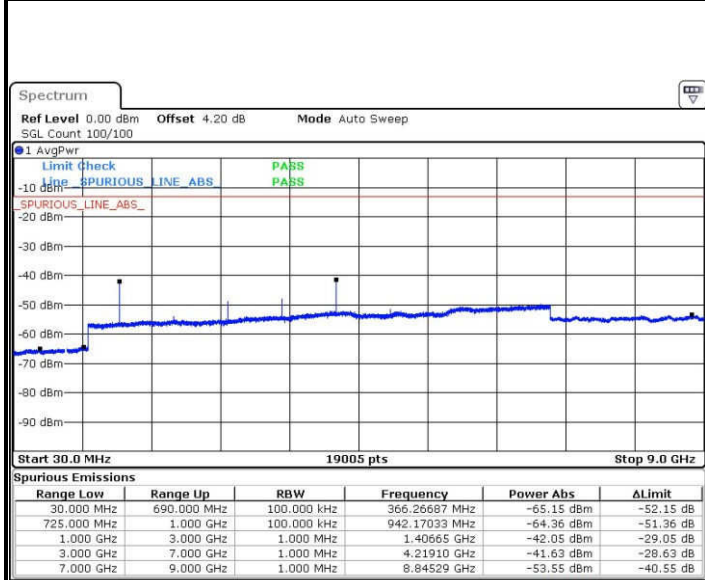

Date: 23.JAN.2017 14:24:21

Date: 23.JAN.2017 14:25:16

Middle Channel / QPSK

Middle Channel / 16QAM

Date: 23.JAN.2017 14:27:07

Date: 23.JAN.2017 14:26:11

LTE Band 12 / 5MHz

Highest Channel / QPSK

Date: 23 JAN 2017 14:28:02

Highest Channel / 16QAM

Date: 23 JAN 2017 14:28:57

LTE Band 12 / 10MHz

Lowest Channel / QPSK

Date: 23 JAN 2017 15:20:41

Lowest Channel / 16QAM

Date: 23 JAN 2017 15:21:36

LTE Band 12 / 10MHz

Middle Channel / QPSK

Date: 23 JAN 2017 15:23:27

Middle Channel / 16QAM

Date: 23 JAN 2017 15:22:32

Highest Channel / QPSK

Date: 23 JAN 2017 15:24:22

Highest Channel / 16QAM