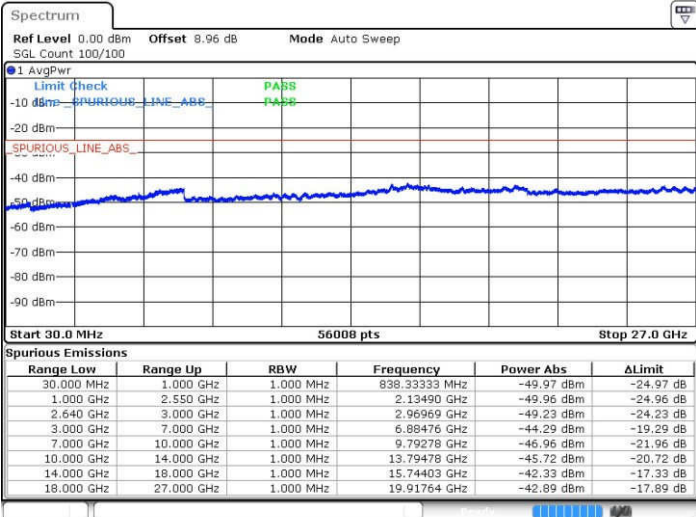

Date: 23 JAN 2017 03:16:49

Highest Channel / 16QAM

Date: 23 JAN 2017 03:17:42

LTE Band 38 / 10MHz

Lowest Channel / QPSK

Date: 23 JAN 2017 04:21:12

Lowest Channel / 16QAM

Date: 23 JAN 2017 04:19:50

LTE Band 38 / 10MHz

Middle Channel / QPSK

Middle Channel / 16QAM

Date: 23 JAN 2017 04:26:11

Date: 23 JAN 2017 04:27:04

Highest Channel / QPSK

Highest Channel / 16QAM

Date: 23 JAN 2017 04:29:02

Date: 23 JAN 2017 04:28:00

LTE Band 38 / 15MHz

Lowest Channel / QPSK

Lowest Channel / 16QAM

Date: 23 JAN 2017 04:37:28

Date: 23 JAN 2017 04:38:15

Middle Channel / QPSK

Middle Channel / 16QAM