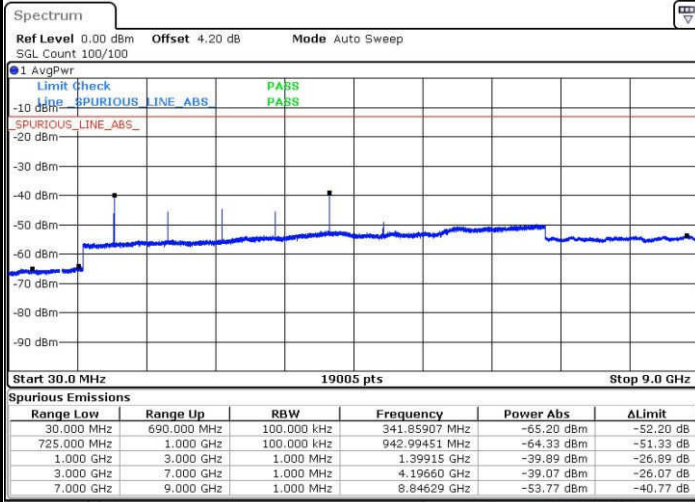

Date: 23.JAN.2017 14:09:07

Highest Channel / QPSK

Highest Channel / 16QAM

Date: 23.JAN.2017 14:10:57

Date: 23.JAN.2017 14:11:52

LTE Band 12 / 5MHz

Lowest Channel / QPSK

Lowest Channel / 16QAM

Date: 23.JAN.2017 14:24:21

Date: 23.JAN.2017 14:25:16

Middle Channel / QPSK

Middle Channel / 16QAM

Date: 23.JAN.2017 14:27:07

Date: 23.JAN.2017 14:26:11

LTE Band 12 / 5MHz

Highest Channel / QPSK