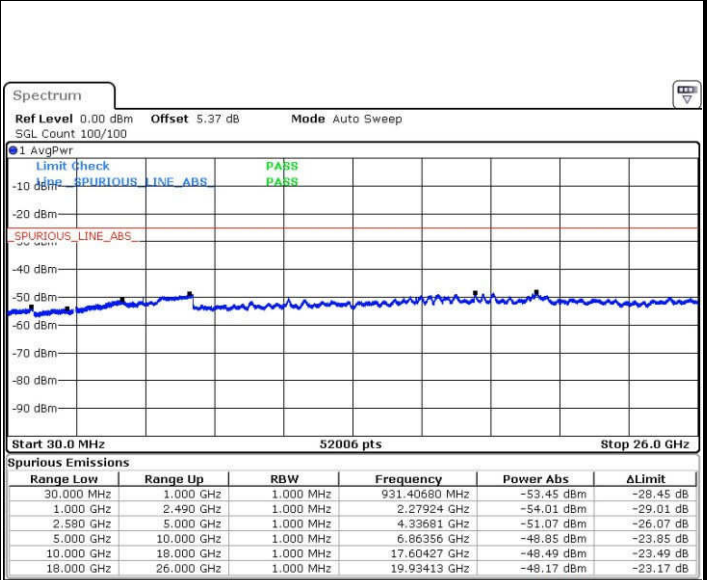

Date: 21.JAN.2017 02:00:28

LTE Band 7 / 5MHz

Lowest Channel / QPSK

Lowest Channel / 16QAM

Date: 14.FEB.2017 14:01:34

Date: 14.FEB.2017 14:02:29

Middle Channel / QPSK

Middle Channel / 16QAM

Date: 14.FEB.2017 14:04:19

Date: 14.FEB.2017 14:03:24

LTE Band 7 / 5MHz

Highest Channel / QPSK

Date: 14.FEB.2017 14:05:14

Highest Channel / 16QAM

Date: 14.FEB.2017 14:06:09

LTE Band 7 / 10MHz

Lowest Channel / QPSK

Date: 14.FEB.2017 14:18:45

Lowest Channel / 16QAM

Date: 14.FEB.2017 14:19:40

LTE Band 7 / 10MHz

Middle Channel / QPSK

Middle Channel / 16QAM

Date: 14.FEB.2017 14:21:30

Date: 14.FEB.2017 14:20:35

Highest Channel / QPSK

Highest Channel / 16QAM

Date: 14.FEB.2017 14:22:25

Date: 14.FEB.2017 14:23:19

LTE Band 7 / 15MHz

Lowest Channel / QPSK

Lowest Channel / 16QAM