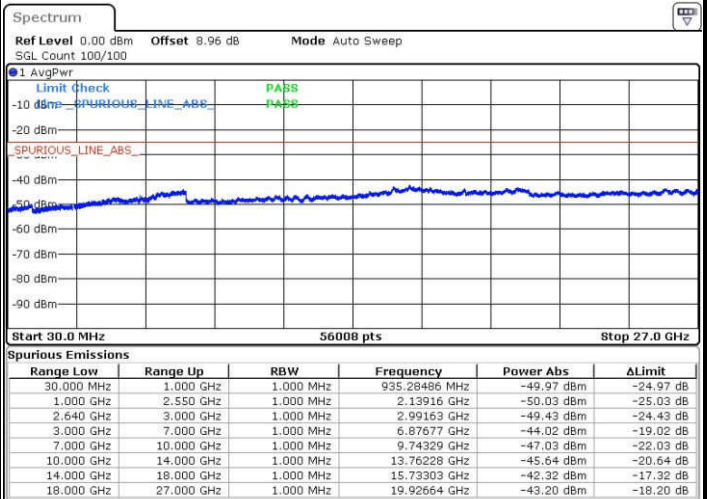

Lowest Channel / QPSK

Lowest Channel / 16QAM

Date: 22 JAN 2017 05:18:00

Date: 22 JAN 2017 05:18:55

LTE Band 17 / 10MHz

Middle Channel / QPSK

Date: 22 JAN 2017 05:20:32

Middle Channel / 16QAM

Date: 22 JAN 2017 05:21:27

Highest Channel / QPSK

Date: 22 JAN 2017 05:27:34

Highest Channel / 16QAM

Date: 22 JAN 2017 05:28:29

LTE Band 38 / 5MHz

Lowest Channel / QPSK

Lowest Channel / 16QAM

Date: 23.JAN.2017 03:09:39

Date: 23.JAN.2017 03:10:29

Middle Channel / QPSK

Middle Channel / 16QAM

Date: 23.JAN.2017 03:12:24

Date: 23.JAN.2017 03:11:31

LTE Band 38 / 5MHz

Highest Channel / QPSK

Date: 23 JAN 2017 03:16:49

Highest Channel / 16QAM

Date: 23 JAN 2017 03:17:42

LTE Band 38 / 10MHz

Lowest Channel / QPSK

Date: 23 JAN 2017 04:21:12

Lowest Channel / 16QAM

Date: 23 JAN 2017 04:19:50