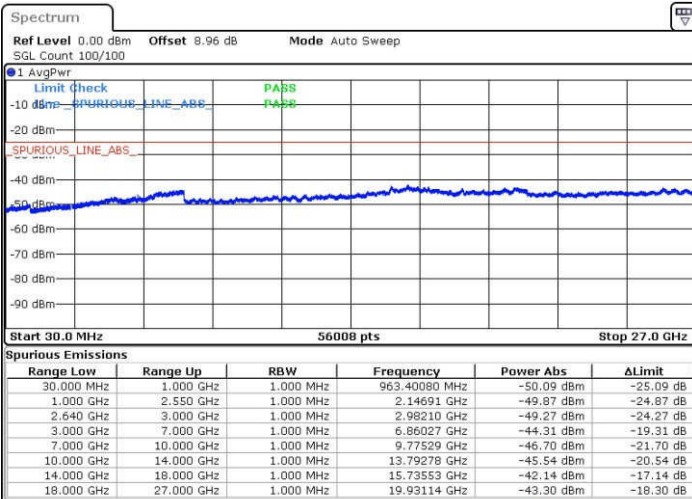

LTE Band 38 / 10MHz

Middle Channel / QPSK

Middle Channel / 16QAM

Date: 23 JAN 2017 04:26:11

Date: 23 JAN 2017 04:27:04

Highest Channel / QPSK

Highest Channel / 16QAM

Date: 23 JAN 2017 04:29:02

Date: 23 JAN 2017 04:28:00

LTE Band 38 / 15MHz

Lowest Channel / QPSK

Lowest Channel / 16QAM

Date: 23 JAN 2017 04:37:28

Date: 23 JAN 2017 04:38:15

Middle Channel / QPSK

Middle Channel / 16QAM

Date: 23 JAN 2017 04:38:20

Date: 23 JAN 2017 04:39:14

LTE Band 38 / 15MHz

Highest Channel / QPSK

Highest Channel / 16QAM

Date: 23 JAN 2017 04:41:24

Date: 23 JAN 2017 04:40:33

LTE Band 38 / 20MHz