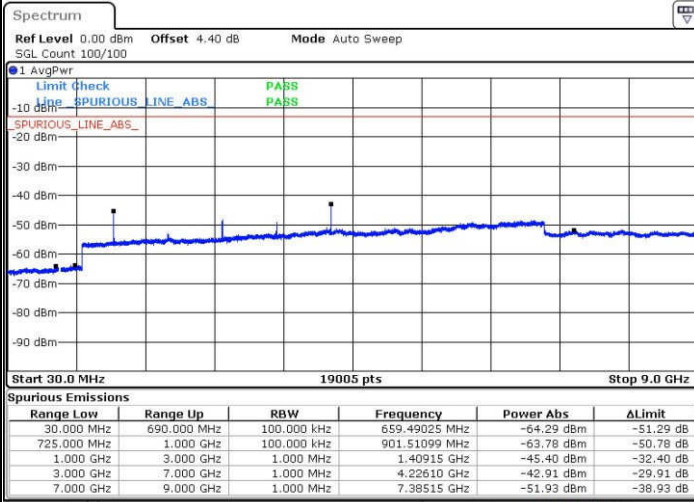

Date: 23 JAN 2017 14:28:02

Highest Channel / 16QAM

Date: 23 JAN 2017 14:28:57

LTE Band 12 / 10MHz

Lowest Channel / QPSK

Date: 23 JAN 2017 15:20:41

Lowest Channel / 16QAM

Date: 23 JAN 2017 15:21:36

LTE Band 12 / 10MHz

Middle Channel / QPSK

Date: 23 JAN 2017 15:23:27

Middle Channel / 16QAM

Date: 23 JAN 2017 15:22:32

Highest Channel / QPSK

Date: 23 JAN 2017 15:24:22

Highest Channel / 16QAM

Date: 23 JAN 2017 15:25:17

LTE Band 17 / 5MHz

Lowest Channel / QPSK

Lowest Channel / 16QAM

Date: 22.JAN.2017 05:01:24

Date: 22.JAN.2017 05:02:19

Middle Channel / QPSK

Middle Channel / 16QAM

Date: 22.JAN.2017 05:03:55

Date: 22.JAN.2017 05:04:50

LTE Band 17 / 5MHz

Highest Channel / QPSK

Highest Channel / 16QAM

Date: 22 JAN 2017 05:10:58

Date: 22 JAN 2017 05:11:52

LTE Band 17 / 10MHz