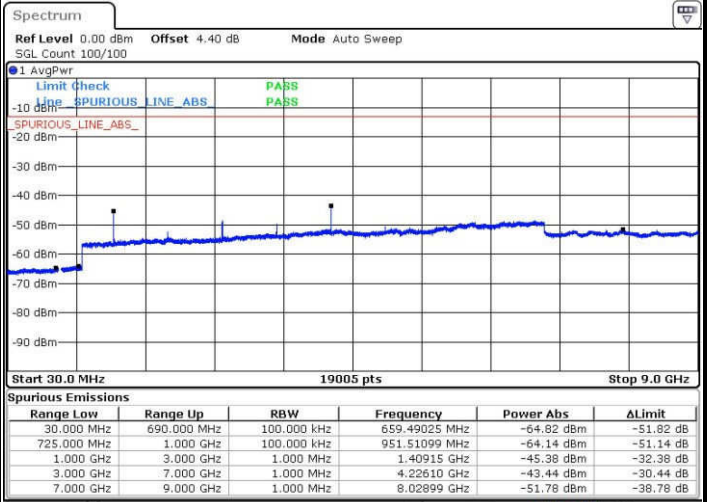

Date: 23 JAN 2017 14:28:02

Highest Channel / 16QAM

Date: 23 JAN 2017 14:28:57

LTE Band 12 / 10MHz

Lowest Channel / QPSK

Date: 23 JAN 2017 15:20:41

Lowest Channel / 16QAM

Date: 23 JAN 2017 15:21:36

LTE Band 12 / 10MHz

Middle Channel / QPSK

Date: 23 JAN 2017 15:23:27

Middle Channel / 16QAM

Date: 23 JAN 2017 15:22:32

Highest Channel / QPSK

Date: 23 JAN 2017 15:24:22

Highest Channel / 16QAM

Date: 23 JAN 2017 15:25:17

LTE Band 17 / 5MHz

Lowest Channel / QPSK

Lowest Channel / 16QAM

Date: 22.JAN.2017 05:01:24

Date: 22.JAN.2017 05:02:19

Middle Channel / QPSK

Middle Channel / 16QAM

Date: 22.JAN.2017 05:03:55

Date: 22.JAN.2017 05:04:50

LTE Band 17 / 5MHz

Highest Channel / QPSK

Highest Channel / 16QAM

Date: 22 JAN 2017 05:10:58

Date: 22 JAN 2017 05:11:52

LTE Band 17 / 10MHz