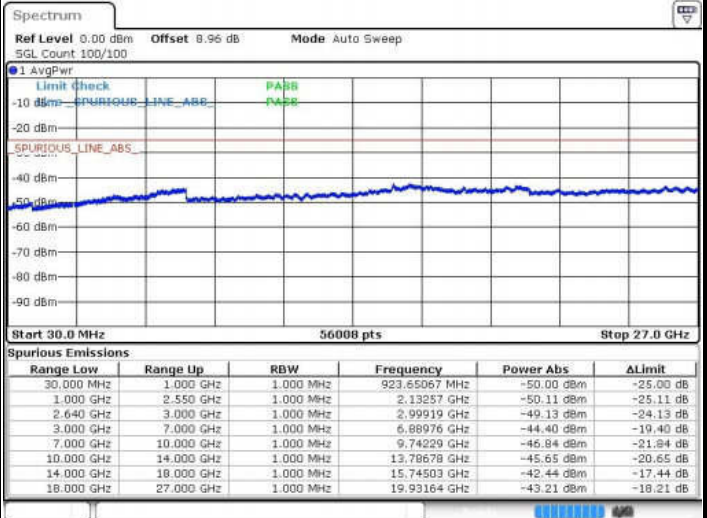

Date: 23.JAN.2017 03:09:39

Date: 23.JAN.2017 03:10:29

Middle Channel / QPSK

Middle Channel / 16QAM

Date: 23.JAN.2017 03:12:24

Date: 23.JAN.2017 03:11:31

LTE Band 38 / 5MHz

Highest Channel / QPSK

Date: 23 JAN 2017 03:16:49

Highest Channel / 16QAM

Date: 23 JAN 2017 03:17:42

LTE Band 38 / 10MHz

Lowest Channel / QPSK

Date: 23 JAN 2017 04:21:12

Lowest Channel / 16QAM

Date: 23 JAN 2017 04:19:50

LTE Band 38 / 10MHz

Middle Channel / QPSK

Middle Channel / 16QAM

Date: 23 JAN 2017 04:26:11

Date: 23 JAN 2017 04:27:04

Highest Channel / QPSK

Highest Channel / 16QAM

Date: 23 JAN 2017 04:29:02