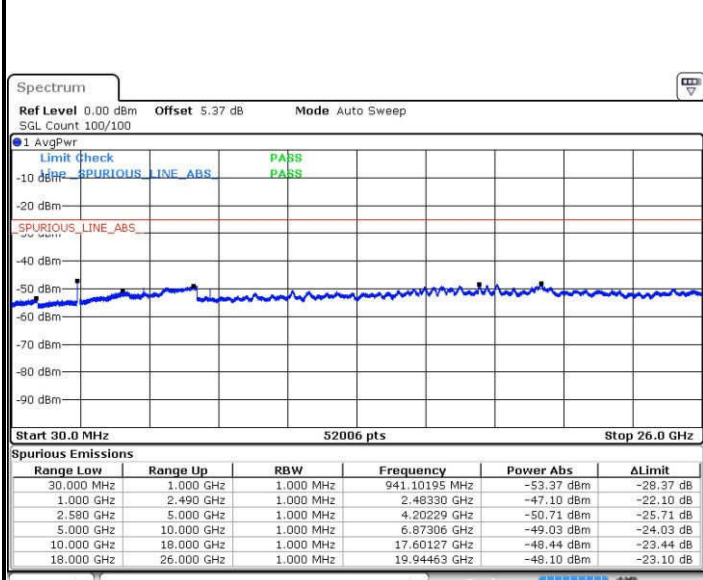

Date: 14.FEB.2017 13:29:07

Date: 14.FEB.2017 13:30:02

Middle Channel / QPSK

Middle Channel / 16QAM

Date: 14.FEB.2017 13:31:51

Date: 14.FEB.2017 13:30:57

LTE Band 7 / 15MHz

Highest Channel / QPSK

Date: 14.FEB.2017 15:14:33

Highest Channel / 16QAM

Date: 14.FEB.2017 15:25:36

LTE Band 7 / 20MHz

Lowest Channel / QPSK

Date: 14.FEB.2017 13:34:35

Lowest Channel / 16QAM

Date: 14.FEB.2017 13:35:30

LTE Band 7 / 20MHz

Middle Channel / QPSK

Middle Channel / 16QAM

Date: 14.FEB.2017 13:37:20

Date: 14.FEB.2017 13:36:26

Highest Channel / QPSK

Highest Channel / 16QAM

Date: 14.FEB.2017 13:48:22