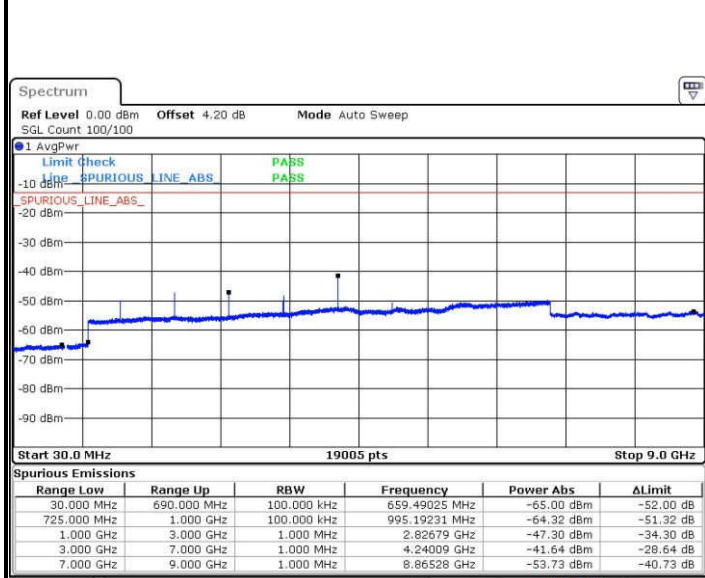

Date: 23 JAN 2017 14:28:02

Highest Channel / 16QAM

Date: 23 JAN 2017 14:28:57

LTE Band 12 / 10MHz

Lowest Channel / QPSK

Date: 23 JAN 2017 15:20:41

Lowest Channel / 16QAM

Date: 23 JAN 2017 15:21:36

LTE Band 12 / 10MHz

Middle Channel / QPSK

Date: 23 JAN 2017 15:23:27

Middle Channel / 16QAM

Date: 23 JAN 2017 15:22:32

Highest Channel / QPSK

Date: 23 JAN 2017 15:24:22

Highest Channel / 16QAM

Date: 23 JAN 2017 15:25:17

LTE Band 17 / 5MHz

Lowest Channel / QPSK

Lowest Channel / 16QAM

Date: 22.JAN.2017 05:01:24

Date: 22.JAN.2017 05:02:19

Middle Channel / QPSK

Middle Channel / 16QAM

Date: 22.JAN.2017 05:03:55

Date: 22.JAN.2017 05:04:50

LTE Band 17 / 5MHz

Highest Channel / QPSK

Highest Channel / 16QAM

Date: 22 JAN 2017 05:10:58

Date: 22 JAN 2017 05:11:52

LTE Band 17 / 10MHz