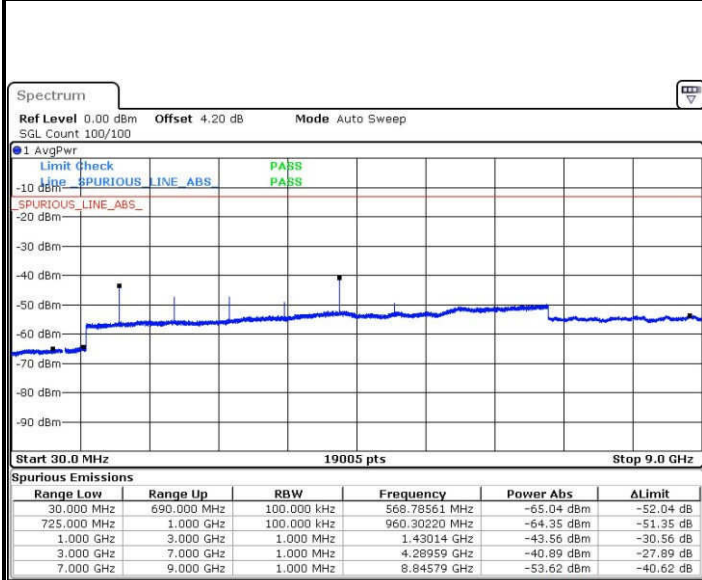

Date: 14.FEB.2017 13:39:11

LTE Band 12 / 1.4MHz

Lowest Channel / QPSK

Date: 23.JAN.2017 13:50:12

Lowest Channel / 16QAM

Date: 23.JAN.2017 13:51:07

Middle Channel / QPSK

Date: 23.JAN.2017 13:52:57

Middle Channel / 16QAM

Date: 23.JAN.2017 13:52:02

LTE Band 12 / 1.4MHz

Highest Channel / QPSK

Date: 23 JAN 2017 13:53:52

Highest Channel / 16QAM

Date: 23 JAN 2017 13:54:47

LTE Band 12 / 3MHz

Lowest Channel / QPSK

Date: 23 JAN 2017 14:07:17

Lowest Channel / 16QAM

Date: 23 JAN 2017 14:08:12

LTE Band 12 / 3MHz

Middle Channel / QPSK

Middle Channel / 16QAM

Date: 23.JAN.2017 14:10:02