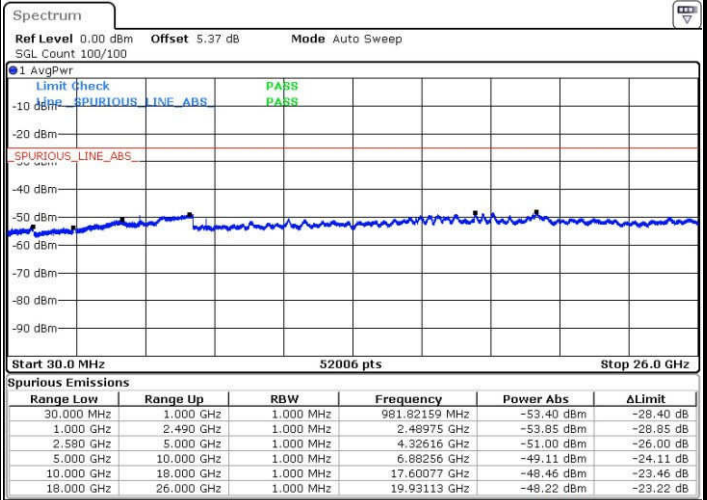

LTE Band 4 / 20MHz

Middle Channel / QPSK

Middle Channel / 16QAM

Date: 21.JAN.2017 01:52:22

Date: 21.JAN.2017 01:53:19

Highest Channel / QPSK

Highest Channel / 16QAM

Date: 21.JAN.2017 01:59:32

Date: 21.JAN.2017 02:00:28

LTE Band 7 / 5MHz

Lowest Channel / QPSK

Lowest Channel / 16QAM

Date: 14.FEB.2017 14:01:34

Date: 14.FEB.2017 14:02:29

Middle Channel / QPSK

Middle Channel / 16QAM

Date: 14.FEB.2017 14:04:19

Date: 14.FEB.2017 14:03:24

LTE Band 7 / 5MHz

Highest Channel / QPSK

Date: 14.FEB.2017 14:05:14

Highest Channel / 16QAM

Date: 14.FEB.2017 14:06:09

LTE Band 7 / 10MHz