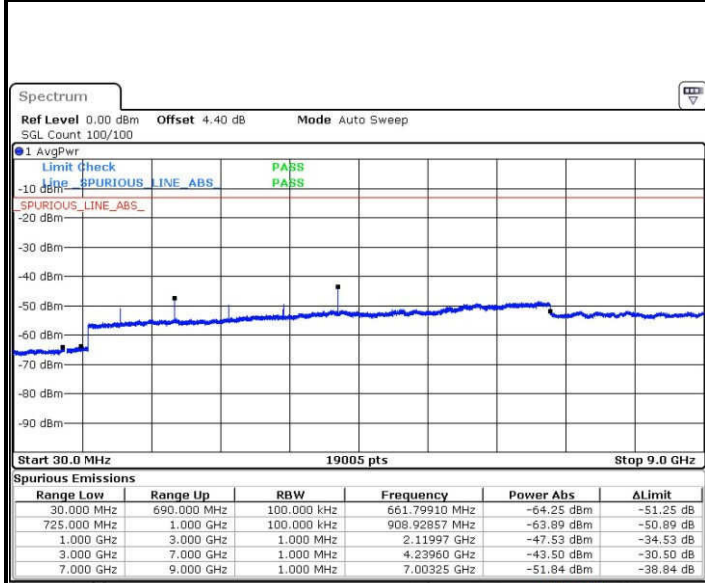

Date: 22.JAN.2017 05:03:55

Date: 22.JAN.2017 05:04:50

LTE Band 17 / 5MHz

Highest Channel / QPSK

Highest Channel / 16QAM

Date: 22 JAN 2017 05:10:58

Date: 22 JAN 2017 05:11:52

LTE Band 17 / 10MHz

Lowest Channel / QPSK

Lowest Channel / 16QAM

Date: 22 JAN 2017 05:18:00

Date: 22 JAN 2017 05:18:55

LTE Band 17 / 10MHz

Middle Channel / QPSK

Date: 22 JAN 2017 05:20:32

Middle Channel / 16QAM

Date: 22 JAN 2017 05:21:27

Highest Channel / QPSK

Date: 22 JAN 2017 05:27:34

Highest Channel / 16QAM

Date: 22 JAN 2017 05:28:29

LTE Band 38 / 5MHz

Lowest Channel / QPSK

Lowest Channel / 16QAM