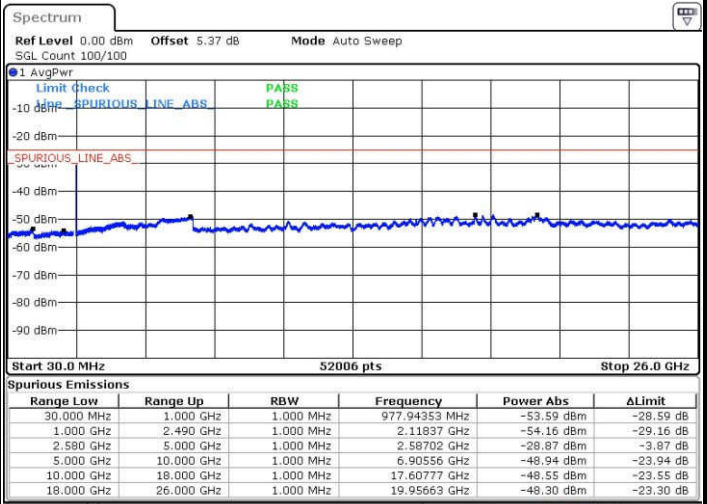

Date: 14.FEB.2017 15:14:33

Highest Channel / 16QAM

Date: 14.FEB.2017 15:25:36

LTE Band 7 / 20MHz

Lowest Channel / QPSK

Date: 14.FEB.2017 13:34:35

Lowest Channel / 16QAM

Date: 14.FEB.2017 13:35:30

LTE Band 7 / 20MHz

Middle Channel / QPSK

Middle Channel / 16QAM

Date: 14.FEB.2017 13:37:20

Date: 14.FEB.2017 13:36:26

Highest Channel / QPSK

Highest Channel / 16QAM

Date: 14.FEB.2017 13:48:22

Date: 14.FEB.2017 13:39:11

LTE Band 12 / 1.4MHz

Lowest Channel / QPSK

Date: 23.JAN.2017 13:50:12

Lowest Channel / 16QAM

Date: 23.JAN.2017 13:51:07

Middle Channel / QPSK

Date: 23.JAN.2017 13:52:57