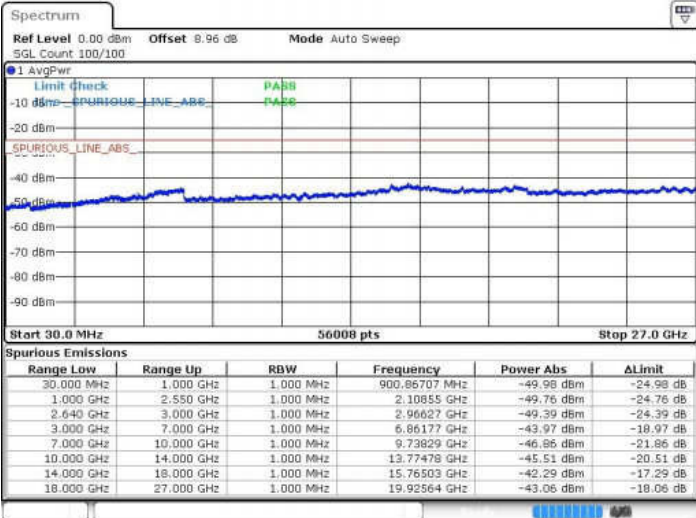

Date: 23.JAN.2017 03:09:39

Date: 23.JAN.2017 03:10:29

Middle Channel / QPSK

Middle Channel / 16QAM

Date: 23.JAN.2017 03:12:24

Date: 23.JAN.2017 03:11:31

LTE Band 38 / 5MHz

Highest Channel / QPSK

Date: 23 JAN 2017 03:16:49

Highest Channel / 16QAM

Date: 23 JAN 2017 03:17:42

LTE Band 38 / 10MHz

Lowest Channel / QPSK

Date: 23 JAN 2017 04:21:12

Lowest Channel / 16QAM

Date: 23 JAN 2017 04:19:50

LTE Band 38 / 10MHz

Middle Channel / QPSK

Middle Channel / 16QAM

Date: 23 JAN 2017 04:26:11

Date: 23 JAN 2017 04:27:04

Highest Channel / QPSK

Highest Channel / 16QAM

Date: 23 JAN 2017 04:29:02