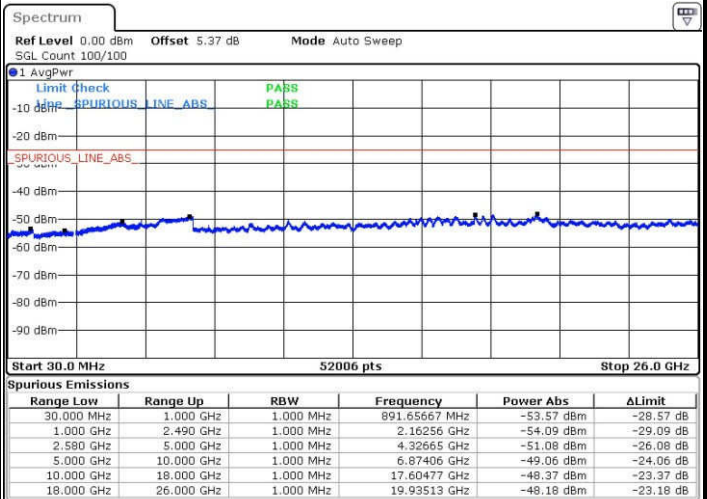

Date: 21.JAN.2017 02:00:28

LTE Band 7 / 5MHz

Lowest Channel / QPSK

Lowest Channel / 16QAM

Date: 14.FEB.2017 14:01:34

Date: 14.FEB.2017 14:02:29

Middle Channel / QPSK

Middle Channel / 16QAM

Date: 14.FEB.2017 14:04:19

Date: 14.FEB.2017 14:03:24

LTE Band 7 / 5MHz

Highest Channel / QPSK

Date: 14.FEB.2017 14:05:14

Highest Channel / 16QAM

Date: 14.FEB.2017 14:06:09

LTE Band 7 / 10MHz