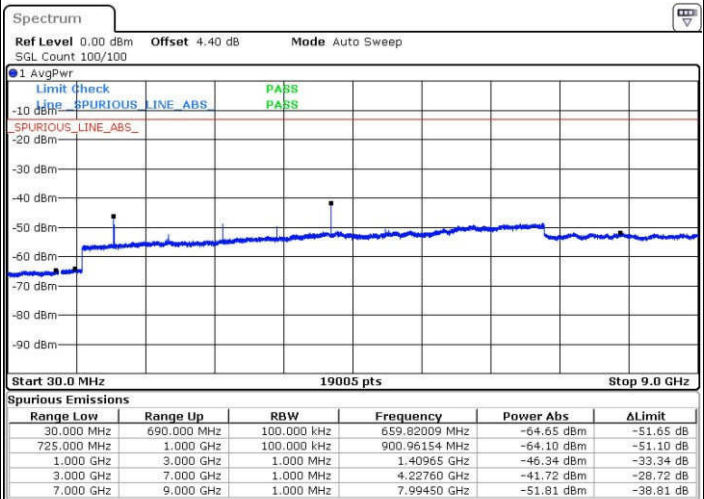

Date: 23 JAN 2017 15:25:17

LTE Band 17 / 5MHz

Lowest Channel / QPSK

Lowest Channel / 16QAM

Date: 22.JAN.2017 05:01:24

Date: 22.JAN.2017 05:02:19

Middle Channel / QPSK

Middle Channel / 16QAM

Date: 22.JAN.2017 05:03:55

Date: 22.JAN.2017 05:04:50

LTE Band 17 / 5MHz

Highest Channel / QPSK

Highest Channel / 16QAM

Date: 22 JAN 2017 05:10:58

Date: 22 JAN 2017 05:11:52

LTE Band 17 / 10MHz

Lowest Channel / QPSK

Lowest Channel / 16QAM

Date: 22 JAN 2017 05:18:00

Date: 22 JAN 2017 05:18:55

LTE Band 17 / 10MHz

Middle Channel / QPSK

Date: 22 JAN 2017 05:20:32

Middle Channel / 16QAM

Date: 22 JAN 2017 05:21:27

Highest Channel / QPSK

Date: 22 JAN 2017 05:27:34

Highest Channel / 16QAM

Date: 22 JAN 2017 05:28:29

LTE Band 38 / 5MHz

Lowest Channel / QPSK

Lowest Channel / 16QAM