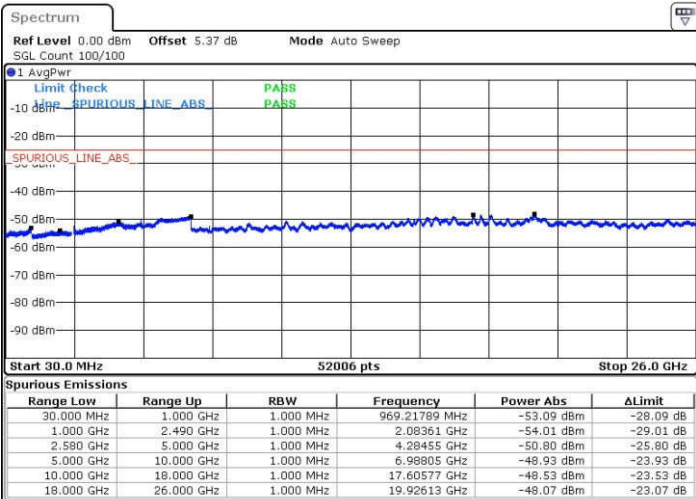

Date: 14.FEB.2017 14:04:19

Date: 14.FEB.2017 14:03:24

LTE Band 7 / 5MHz

Highest Channel / QPSK

Date: 14.FEB.2017 14:05:14

Highest Channel / 16QAM

Date: 14.FEB.2017 14:06:09

LTE Band 7 / 10MHz

Lowest Channel / QPSK

Date: 14.FEB.2017 14:18:45

Lowest Channel / 16QAM

Date: 14.FEB.2017 14:19:40

LTE Band 7 / 10MHz

Middle Channel / QPSK

Middle Channel / 16QAM

Date: 14.FEB.2017 14:21:30

Date: 14.FEB.2017 14:20:35

Highest Channel / QPSK

Highest Channel / 16QAM

Date: 14.FEB.2017 14:22:25

Date: 14.FEB.2017 14:23:19

LTE Band 7 / 15MHz

Lowest Channel / QPSK

Lowest Channel / 16QAM