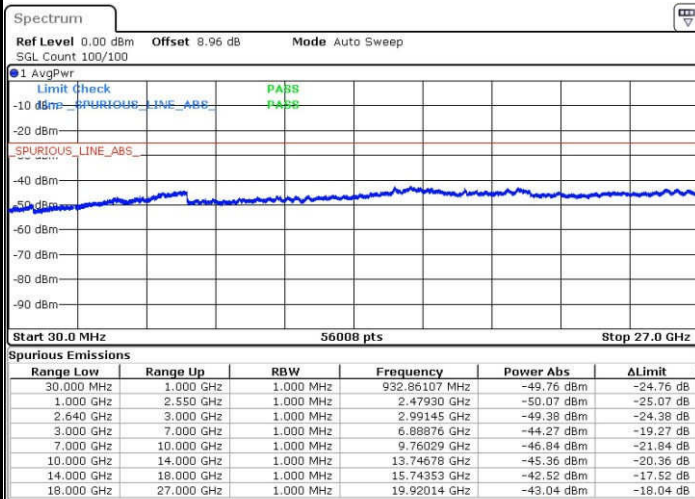

Date: 23.JAN.2017 03:09:39

Date: 23.JAN.2017 03:10:29

Middle Channel / QPSK

Middle Channel / 16QAM

Date: 23.JAN.2017 03:12:24

Date: 23.JAN.2017 03:11:31

LTE Band 38 / 5MHz

Highest Channel / QPSK

Date: 23 JAN 2017 03:16:49

Highest Channel / 16QAM

Date: 23 JAN 2017 03:17:42

LTE Band 38 / 10MHz

Lowest Channel / QPSK

Date: 23 JAN 2017 04:21:12

Lowest Channel / 16QAM

Date: 23 JAN 2017 04:19:50

LTE Band 38 / 10MHz

Middle Channel / QPSK

Middle Channel / 16QAM

Date: 23 JAN 2017 04:26:11

Date: 23 JAN 2017 04:27:04

Highest Channel / QPSK

Highest Channel / 16QAM

Date: 23 JAN 2017 04:29:02