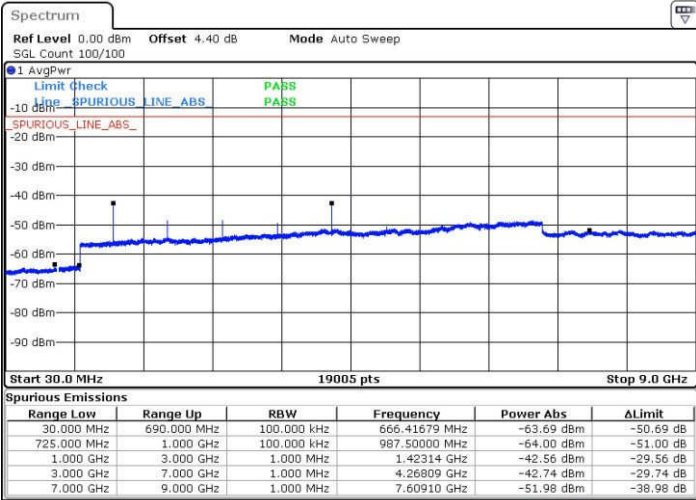

Date: 23 JAN 2017 15:25:17

LTE Band 17 / 5MHz

Lowest Channel / QPSK

Lowest Channel / 16QAM

Date: 22.JAN.2017 05:01:24

Date: 22.JAN.2017 05:02:19

Middle Channel / QPSK

Middle Channel / 16QAM

Date: 22.JAN.2017 05:03:55

Date: 22.JAN.2017 05:04:50

LTE Band 17 / 5MHz

Highest Channel / QPSK

Highest Channel / 16QAM

Date: 22 JAN 2017 05:10:58

Date: 22 JAN 2017 05:11:52

LTE Band 17 / 10MHz

Lowest Channel / QPSK

Lowest Channel / 16QAM

Date: 22 JAN 2017 05:18:00

Date: 22 JAN 2017 05:18:55

LTE Band 17 / 10MHz

Middle Channel / QPSK

Date: 22 JAN 2017 05:20:32

Middle Channel / 16QAM

Date: 22 JAN 2017 05:21:27

Highest Channel / QPSK

Date: 22 JAN 2017 05:27:34

Highest Channel / 16QAM

Date: 22 JAN 2017 05:28:29

LTE Band 38 / 5MHz

Lowest Channel / QPSK

Lowest Channel / 16QAM