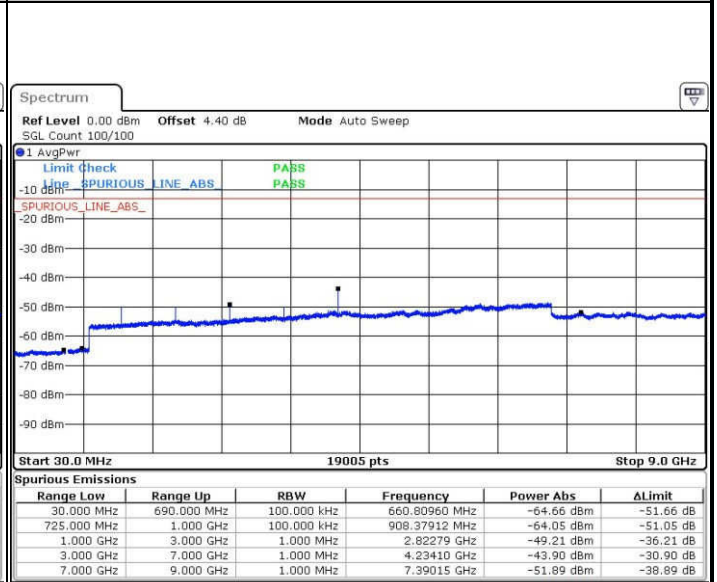

Date: 22.JAN.2017 05:03:55

Date: 22.JAN.2017 05:04:50

LTE Band 17 / 5MHz

Highest Channel / QPSK

Highest Channel / 16QAM

Date: 22 JAN 2017 05:10:58

Date: 22 JAN 2017 05:11:52

LTE Band 17 / 10MHz

Lowest Channel / QPSK

Lowest Channel / 16QAM

Date: 22 JAN 2017 05:18:00

Date: 22 JAN 2017 05:18:55

LTE Band 17 / 10MHz

Middle Channel / QPSK

Date: 22 JAN 2017 05:20:32

Middle Channel / 16QAM

Date: 22 JAN 2017 05:21:27

Highest Channel / QPSK

Date: 22 JAN 2017 05:27:34

Highest Channel / 16QAM

Date: 22 JAN 2017 05:28:29

LTE Band 38 / 5MHz

Lowest Channel / QPSK

Lowest Channel / 16QAM