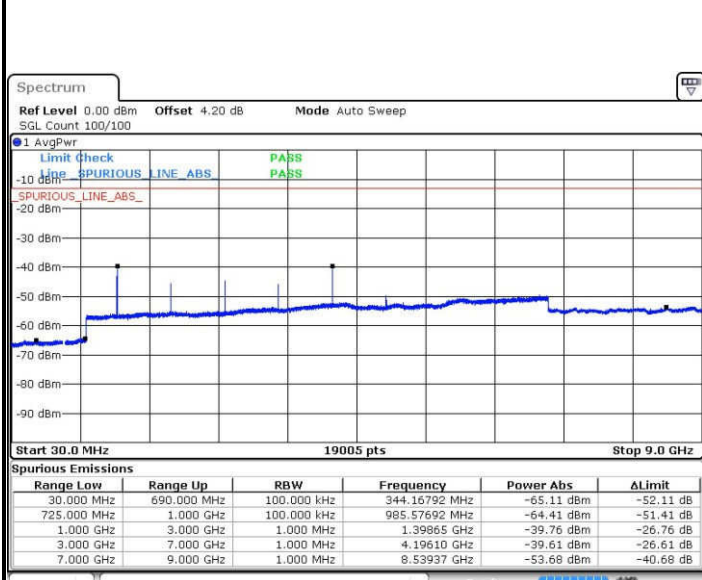

LTE Band 7 / 20MHz

Middle Channel / QPSK

Middle Channel / 16QAM

Date: 14.FEB.2017 13:37:20

Date: 14.FEB.2017 13:36:26

Highest Channel / QPSK

Highest Channel / 16QAM

Date: 14.FEB.2017 13:48:22

Date: 14.FEB.2017 13:39:11

LTE Band 12 / 1.4MHz

Lowest Channel / QPSK

Date: 23.JAN.2017 13:50:12

Lowest Channel / 16QAM

Date: 23.JAN.2017 13:51:07

Middle Channel / QPSK

Date: 23.JAN.2017 13:52:57

Middle Channel / 16QAM

Date: 23.JAN.2017 13:52:02

LTE Band 12 / 1.4MHz

Highest Channel / QPSK

Date: 23 JAN 2017 13:53:52

Highest Channel / 16QAM

Date: 23 JAN 2017 13:54:47

LTE Band 12 / 3MHz

Lowest Channel / QPSK

Date: 23 JAN 2017 14:07:17

Lowest Channel / 16QAM

Date: 23 JAN 2017 14:08:12

LTE Band 12 / 3MHz

Middle Channel / QPSK

Middle Channel / 16QAM

Date: 23.JAN.2017 14:10:02