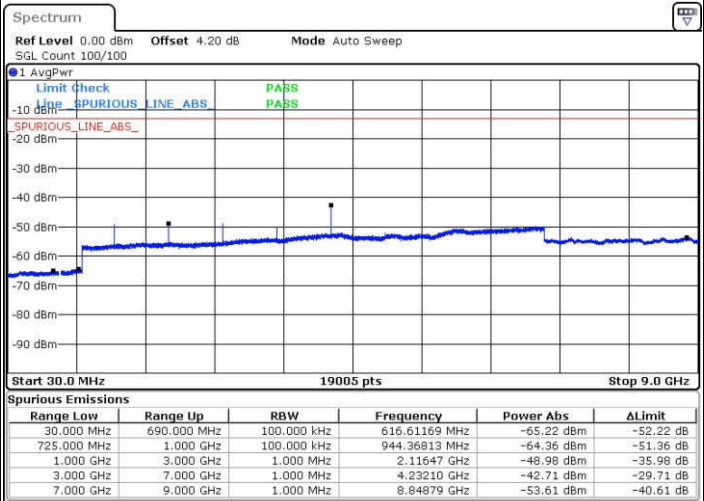

Date: 23.JAN.2017 14:09:07

Highest Channel / QPSK

Highest Channel / 16QAM

Date: 23.JAN.2017 14:10:57

Date: 23.JAN.2017 14:11:52

LTE Band 12 / 5MHz

Lowest Channel / QPSK

Lowest Channel / 16QAM

Date: 23.JAN.2017 14:24:21

Date: 23.JAN.2017 14:25:16

Middle Channel / QPSK

Middle Channel / 16QAM

Date: 23.JAN.2017 14:27:07

Date: 23.JAN.2017 14:26:11

LTE Band 12 / 5MHz

Highest Channel / QPSK

Date: 23 JAN 2017 14:28:02

Highest Channel / 16QAM

Date: 23 JAN 2017 14:28:57

LTE Band 12 / 10MHz

Lowest Channel / QPSK

Date: 23 JAN 2017 15:20:41

Lowest Channel / 16QAM

Date: 23 JAN 2017 15:21:36