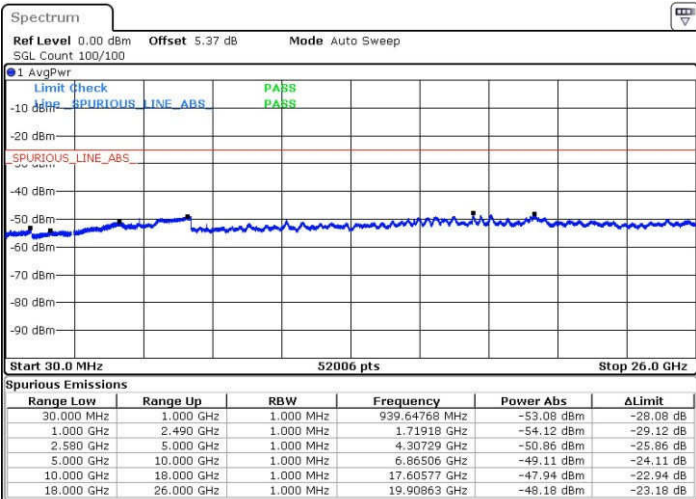

Date: 21.JAN.2017 02:00:28

LTE Band 7 / 5MHz

Lowest Channel / QPSK

Lowest Channel / 16QAM

Date: 14.FEB.2017 14:01:34

Date: 14.FEB.2017 14:02:29

Middle Channel / QPSK

Middle Channel / 16QAM

Date: 14.FEB.2017 14:04:19

Date: 14.FEB.2017 14:03:24

LTE Band 7 / 5MHz

Highest Channel / QPSK

Date: 14.FEB.2017 14:05:14

Highest Channel / 16QAM

Date: 14.FEB.2017 14:06:09

LTE Band 7 / 10MHz