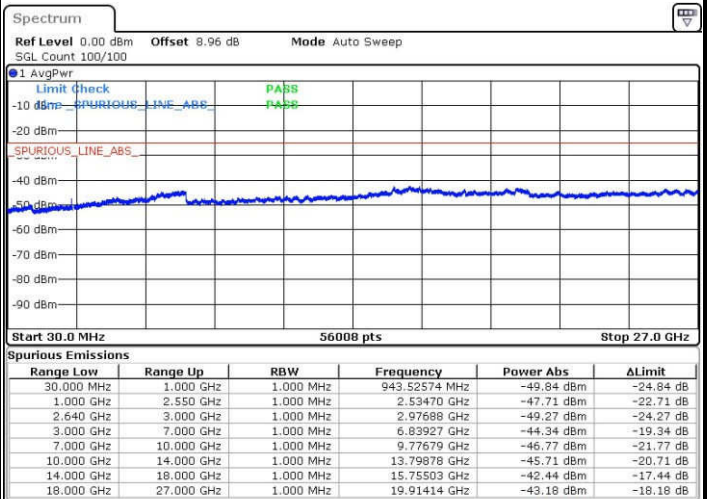

Date: 23 JAN 2017 04:28:00

LTE Band 38 / 15MHz

Lowest Channel / QPSK

Lowest Channel / 16QAM

Date: 23 JAN 2017 04:37:28

Date: 23 JAN 2017 04:38:15

Middle Channel / QPSK

Middle Channel / 16QAM

Date: 23 JAN 2017 04:38:20

Date: 23 JAN 2017 04:39:14

LTE Band 38 / 15MHz

Highest Channel / QPSK

Highest Channel / 16QAM

Date: 23 JAN 2017 04:41:24

Date: 23 JAN 2017 04:40:33

LTE Band 38 / 20MHz

Lowest Channel / QPSK

Lowest Channel / 16QAM

Date: 23 JAN 2017 04:42:21

Date: 23 JAN 2017 04:43:12