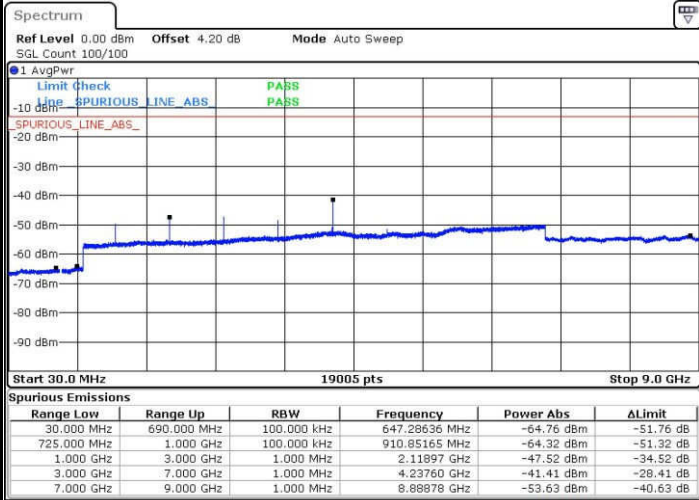

Middle Channel / 16QAM

Date: 23.JAN.2017 13:52:02

LTE Band 12 / 1.4MHz

Highest Channel / QPSK

Date: 23 JAN 2017 13:53:52

Highest Channel / 16QAM

Date: 23 JAN 2017 13:54:47

LTE Band 12 / 3MHz

Lowest Channel / QPSK

Date: 23 JAN 2017 14:07:17

Lowest Channel / 16QAM

Date: 23 JAN 2017 14:08:12

LTE Band 12 / 3MHz

Middle Channel / QPSK

Middle Channel / 16QAM

Date: 23.JAN.2017 14:10:02

Date: 23.JAN.2017 14:09:07

Highest Channel / QPSK

Highest Channel / 16QAM

Date: 23.JAN.2017 14:10:57

Date: 23.JAN.2017 14:11:52

LTE Band 12 / 5MHz

Lowest Channel / QPSK

Lowest Channel / 16QAM