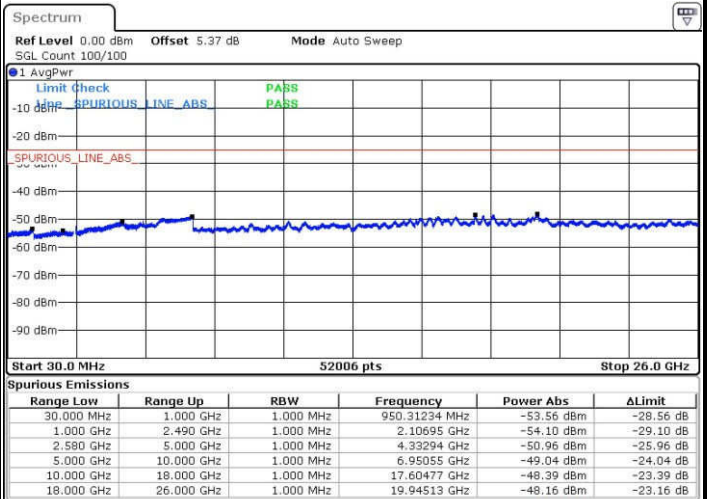

Date: 14.FEB.2017 14:04:19

Date: 14.FEB.2017 14:03:24

LTE Band 7 / 5MHz

Highest Channel / QPSK

Date: 14.FEB.2017 14:05:14

Highest Channel / 16QAM

Date: 14.FEB.2017 14:06:09

LTE Band 7 / 10MHz

Lowest Channel / QPSK

Date: 14.FEB.2017 14:18:45

Lowest Channel / 16QAM

Date: 14.FEB.2017 14:19:40

LTE Band 7 / 10MHz

Middle Channel / QPSK

Middle Channel / 16QAM

Date: 14.FEB.2017 14:21:30

Date: 14.FEB.2017 14:20:35

Highest Channel / QPSK

Highest Channel / 16QAM

Date: 14.FEB.2017 14:22:25

Date: 14.FEB.2017 14:23:19

LTE Band 7 / 15MHz

Lowest Channel / QPSK

Lowest Channel / 16QAM