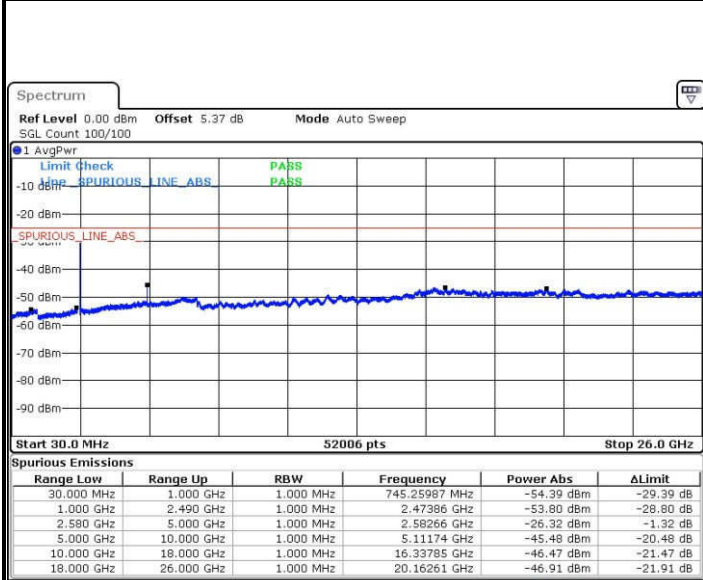

Date: 14.FEB.2017 14:20:35

Highest Channel / QPSK

Highest Channel / 16QAM

Date: 14.FEB.2017 14:22:25

Date: 14.FEB.2017 14:23:19

LTE Band 7 / 15MHz

Lowest Channel / QPSK

Lowest Channel / 16QAM

Date: 14.FEB.2017 13:29:07

Date: 14.FEB.2017 13:30:02

Middle Channel / QPSK

Middle Channel / 16QAM

Date: 14.FEB.2017 13:31:51

Date: 14.FEB.2017 13:30:57

LTE Band 7 / 15MHz

Highest Channel / QPSK

Date: 14.FEB.2017 15:14:33

Highest Channel / 16QAM

Date: 14.FEB.2017 15:25:36

LTE Band 7 / 20MHz

Lowest Channel / QPSK

Date: 14.FEB.2017 13:34:35

Lowest Channel / 16QAM

Date: 14.FEB.2017 13:35:30

LTE Band 7 / 20MHz

Middle Channel / QPSK

Middle Channel / 16QAM

Date: 14.FEB.2017 13:37:20

Date: 14.FEB.2017 13:36:26

Highest Channel / QPSK

Highest Channel / 16QAM

Date: 14.FEB.2017 13:48:22