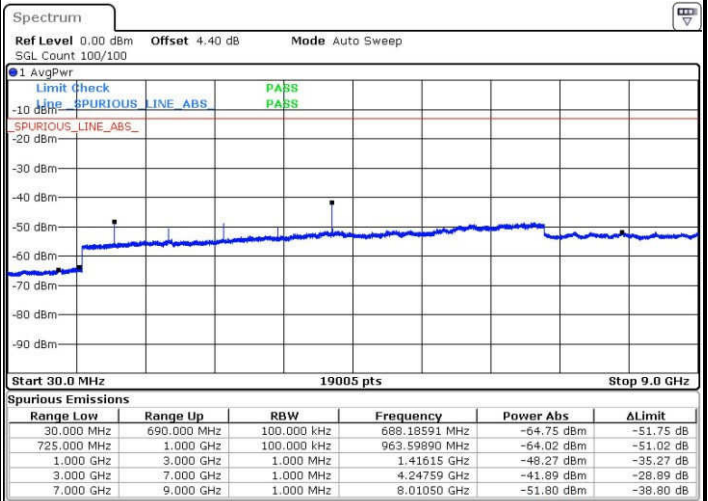

LTE Band 12 / 10MHz

Middle Channel / QPSK

Date: 23 JAN 2017 15:23:27

Middle Channel / 16QAM

Date: 23 JAN 2017 15:22:32

Highest Channel / QPSK

Date: 23 JAN 2017 15:24:22

Highest Channel / 16QAM

Date: 23 JAN 2017 15:25:17

LTE Band 17 / 5MHz

Lowest Channel / QPSK

Lowest Channel / 16QAM

Date: 22.JAN.2017 05:01:24

Date: 22.JAN.2017 05:02:19

Middle Channel / QPSK

Middle Channel / 16QAM

Date: 22.JAN.2017 05:03:55

Date: 22.JAN.2017 05:04:50

LTE Band 17 / 5MHz

Highest Channel / QPSK

Highest Channel / 16QAM

Date: 22 JAN 2017 05:10:58

Date: 22 JAN 2017 05:11:52

LTE Band 17 / 10MHz