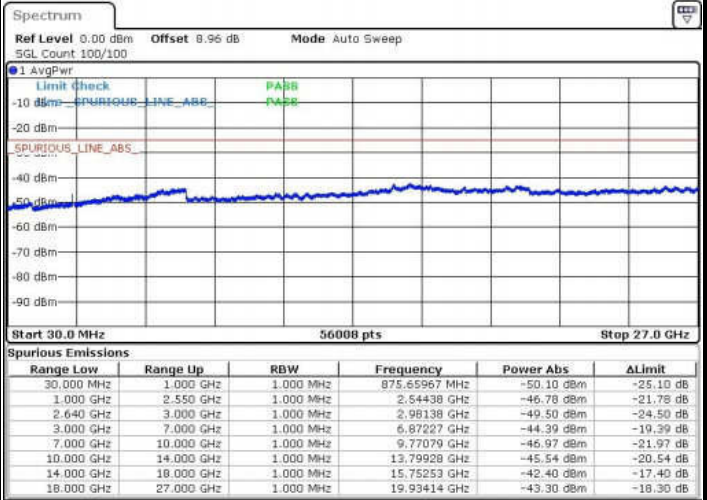

LTE Band 38 / 10MHz

Middle Channel / QPSK

Middle Channel / 16QAM

Date: 23 JAN 2017 04:26:11

Date: 23 JAN 2017 04:27:04

Highest Channel / QPSK

Highest Channel / 16QAM

Date: 23 JAN 2017 04:29:02

Date: 23 JAN 2017 04:28:00

LTE Band 38 / 15MHz

Lowest Channel / QPSK

Lowest Channel / 16QAM

Date: 23 JAN 2017 04:37:28

Date: 23 JAN 2017 04:38:15

Middle Channel / QPSK

Middle Channel / 16QAM

Date: 23 JAN 2017 04:38:20

Date: 23 JAN 2017 04:39:14

LTE Band 38 / 15MHz

Highest Channel / QPSK

Highest Channel / 16QAM

Date: 23 JAN 2017 04:41:24

Date: 23 JAN 2017 04:40:33

LTE Band 38 / 20MHz