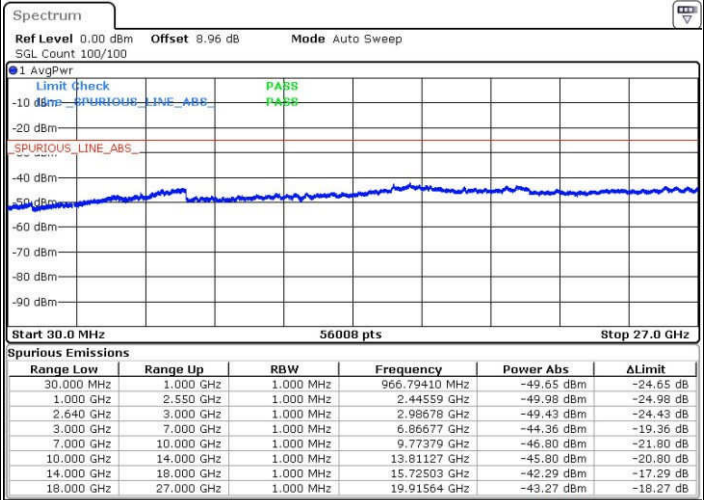

Date: 22 JAN 2017 05:21:27

Highest Channel / QPSK

Date: 22 JAN 2017 05:27:34

Highest Channel / 16QAM

Date: 22 JAN 2017 05:28:29

LTE Band 38 / 5MHz

Lowest Channel / QPSK

Lowest Channel / 16QAM

Date: 23.JAN.2017 03:09:39

Date: 23.JAN.2017 03:10:29

Middle Channel / QPSK

Middle Channel / 16QAM

Date: 23.JAN.2017 03:12:24

Date: 23.JAN.2017 03:11:31

LTE Band 38 / 5MHz

Highest Channel / QPSK

Date: 23 JAN 2017 03:16:49

Highest Channel / 16QAM

Date: 23 JAN 2017 03:17:42

LTE Band 38 / 10MHz

Lowest Channel / QPSK

Date: 23 JAN 2017 04:21:12

Lowest Channel / 16QAM

Date: 23 JAN 2017 04:19:50