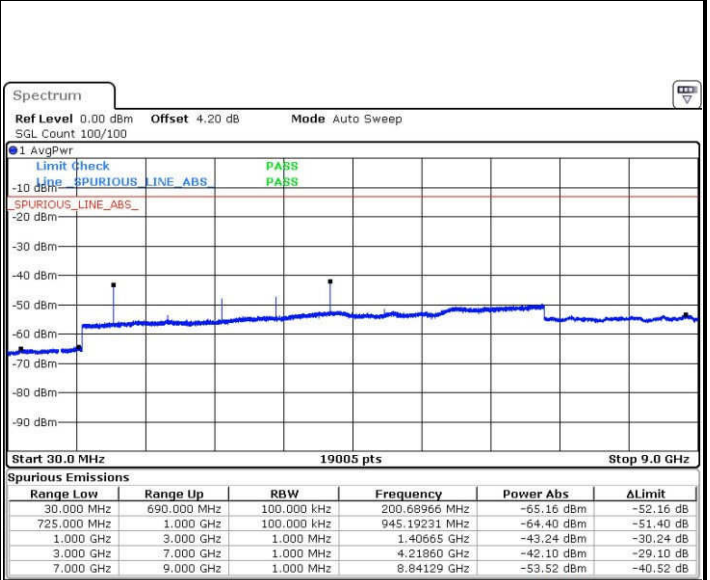

Date: 23.JAN.2017 14:24:21

Date: 23.JAN.2017 14:25:16

Middle Channel / QPSK

Middle Channel / 16QAM

Date: 23.JAN.2017 14:27:07

Date: 23.JAN.2017 14:26:11

LTE Band 12 / 5MHz

Highest Channel / QPSK

Date: 23 JAN 2017 14:28:02

Highest Channel / 16QAM

Date: 23 JAN 2017 14:28:57

LTE Band 12 / 10MHz

Lowest Channel / QPSK

Date: 23 JAN 2017 15:20:41

Lowest Channel / 16QAM

Date: 23 JAN 2017 15:21:36

LTE Band 12 / 10MHz

Middle Channel / QPSK

Date: 23 JAN 2017 15:23:27

Middle Channel / 16QAM

Date: 23 JAN 2017 15:22:32

Highest Channel / QPSK

Date: 23 JAN 2017 15:24:22

Highest Channel / 16QAM