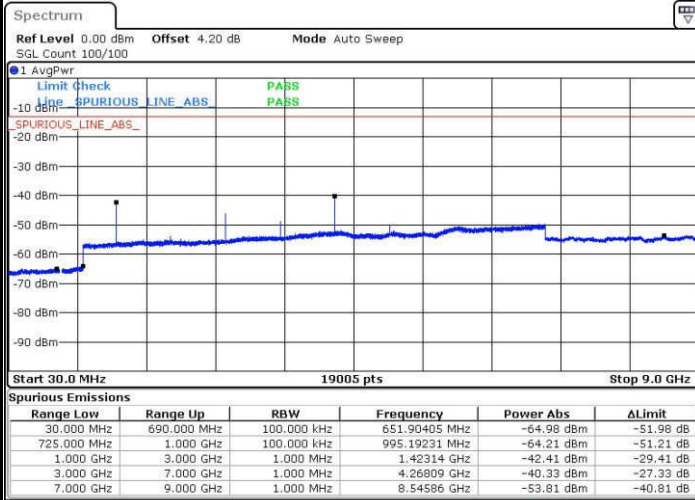

Date: 23.JAN.2017 14:09:07

Highest Channel / QPSK

Highest Channel / 16QAM

Date: 23.JAN.2017 14:10:57

Date: 23.JAN.2017 14:11:52

LTE Band 12 / 5MHz

Lowest Channel / QPSK

Lowest Channel / 16QAM

Date: 23.JAN.2017 14:24:21

Date: 23.JAN.2017 14:25:16

Middle Channel / QPSK

Middle Channel / 16QAM

Date: 23.JAN.2017 14:27:07

Date: 23.JAN.2017 14:26:11

LTE Band 12 / 5MHz

Highest Channel / QPSK

Date: 23 JAN 2017 14:28:02

Highest Channel / 16QAM

Date: 23 JAN 2017 14:28:57

LTE Band 12 / 10MHz

Lowest Channel / QPSK

Date: 23 JAN 2017 15:20:41

Lowest Channel / 16QAM

Date: 23 JAN 2017 15:21:36