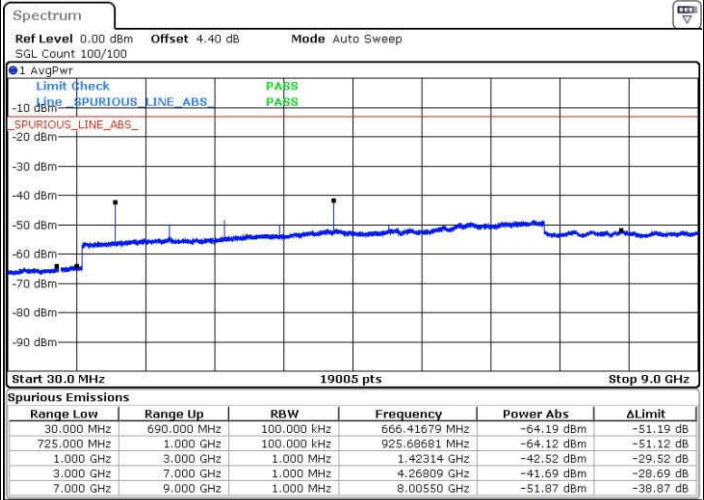

Date: 23 JAN 2017 15:25:17

LTE Band 17 / 5MHz

Lowest Channel / QPSK

Lowest Channel / 16QAM

Date: 22.JAN.2017 05:01:24

Date: 22.JAN.2017 05:02:19

Middle Channel / QPSK

Middle Channel / 16QAM

Date: 22.JAN.2017 05:03:55

Date: 22.JAN.2017 05:04:50

LTE Band 17 / 5MHz

Highest Channel / QPSK

Highest Channel / 16QAM

Date: 22 JAN 2017 05:10:58

Date: 22 JAN 2017 05:11:52

LTE Band 17 / 10MHz

Lowest Channel / QPSK

Lowest Channel / 16QAM

Date: 22 JAN 2017 05:18:00

Date: 22 JAN 2017 05:18:55

LTE Band 17 / 10MHz

Middle Channel / QPSK

Date: 22 JAN 2017 05:20:32

Middle Channel / 16QAM

Date: 22 JAN 2017 05:21:27

Highest Channel / QPSK

Date: 22 JAN 2017 05:27:34

Highest Channel / 16QAM

Date: 22 JAN 2017 05:28:29

LTE Band 38 / 5MHz

Lowest Channel / QPSK

Lowest Channel / 16QAM