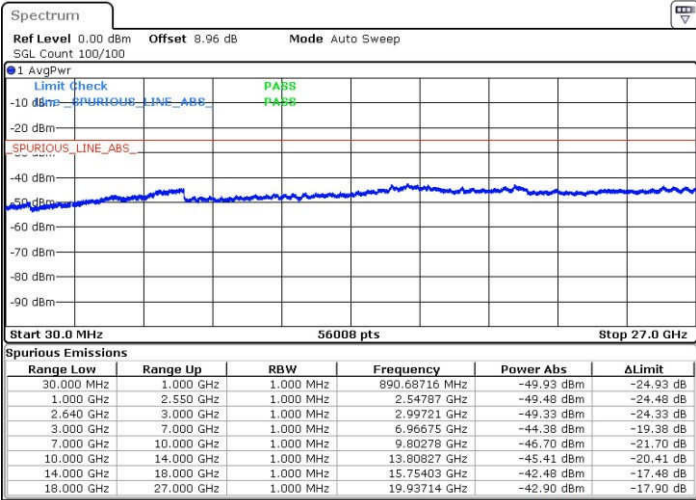

Lowest Channel / QPSK

Lowest Channel / 16QAM

Date: 22 JAN 2017 05:18:00

Date: 22 JAN 2017 05:18:55

LTE Band 17 / 10MHz

Middle Channel / QPSK

Date: 22 JAN 2017 05:20:32

Middle Channel / 16QAM

Date: 22 JAN 2017 05:21:27

Highest Channel / QPSK

Date: 22 JAN 2017 05:27:34

Highest Channel / 16QAM

Date: 22 JAN 2017 05:28:29

LTE Band 38 / 5MHz

Lowest Channel / QPSK

Lowest Channel / 16QAM

Date: 23.JAN.2017 03:09:39

Date: 23.JAN.2017 03:10:29

Middle Channel / QPSK

Middle Channel / 16QAM

Date: 23.JAN.2017 03:12:24

Date: 23.JAN.2017 03:11:31

LTE Band 38 / 5MHz

Highest Channel / QPSK