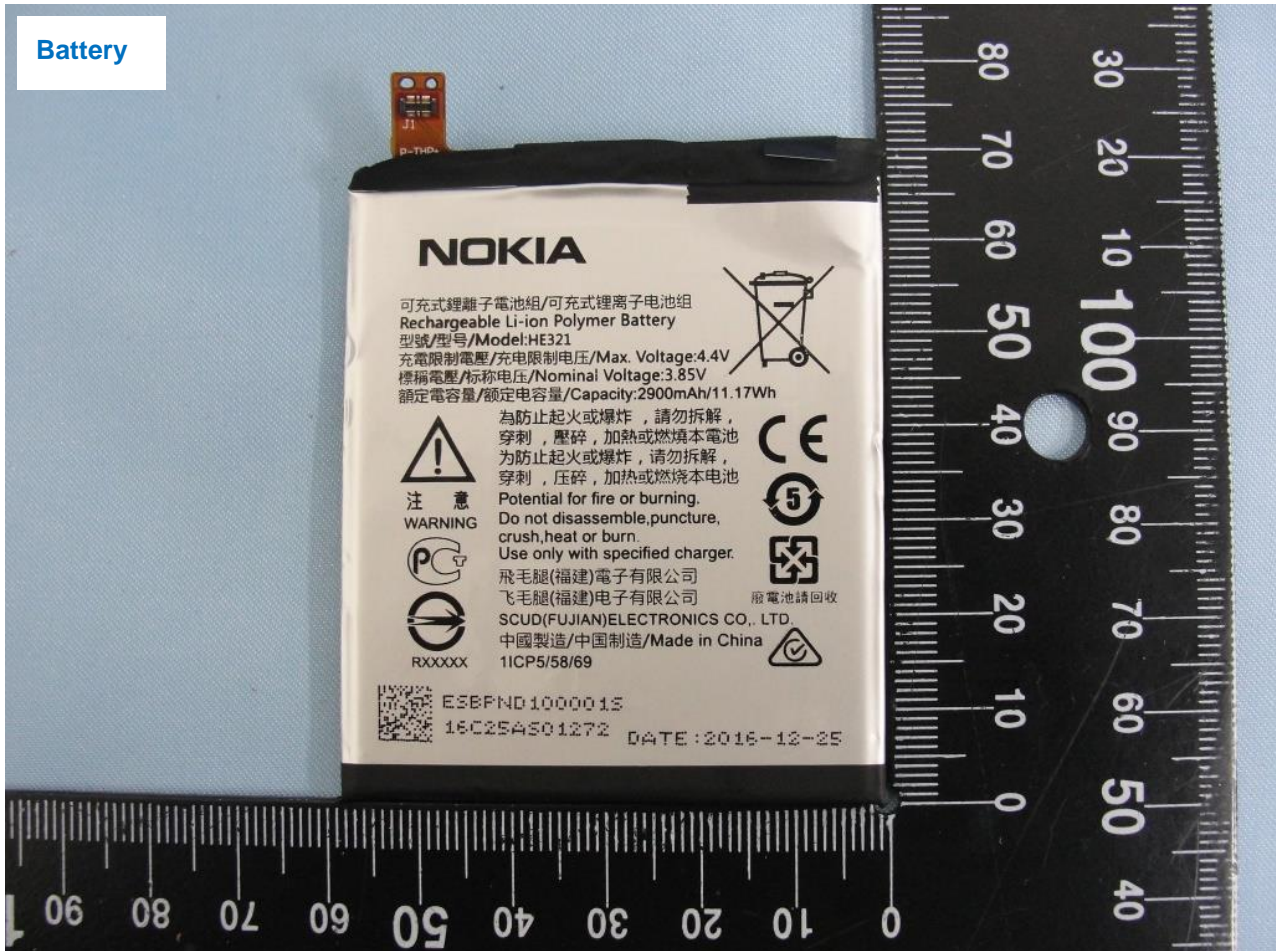

Brand Name: NOKIA / Model Name: TA-1027

Battery