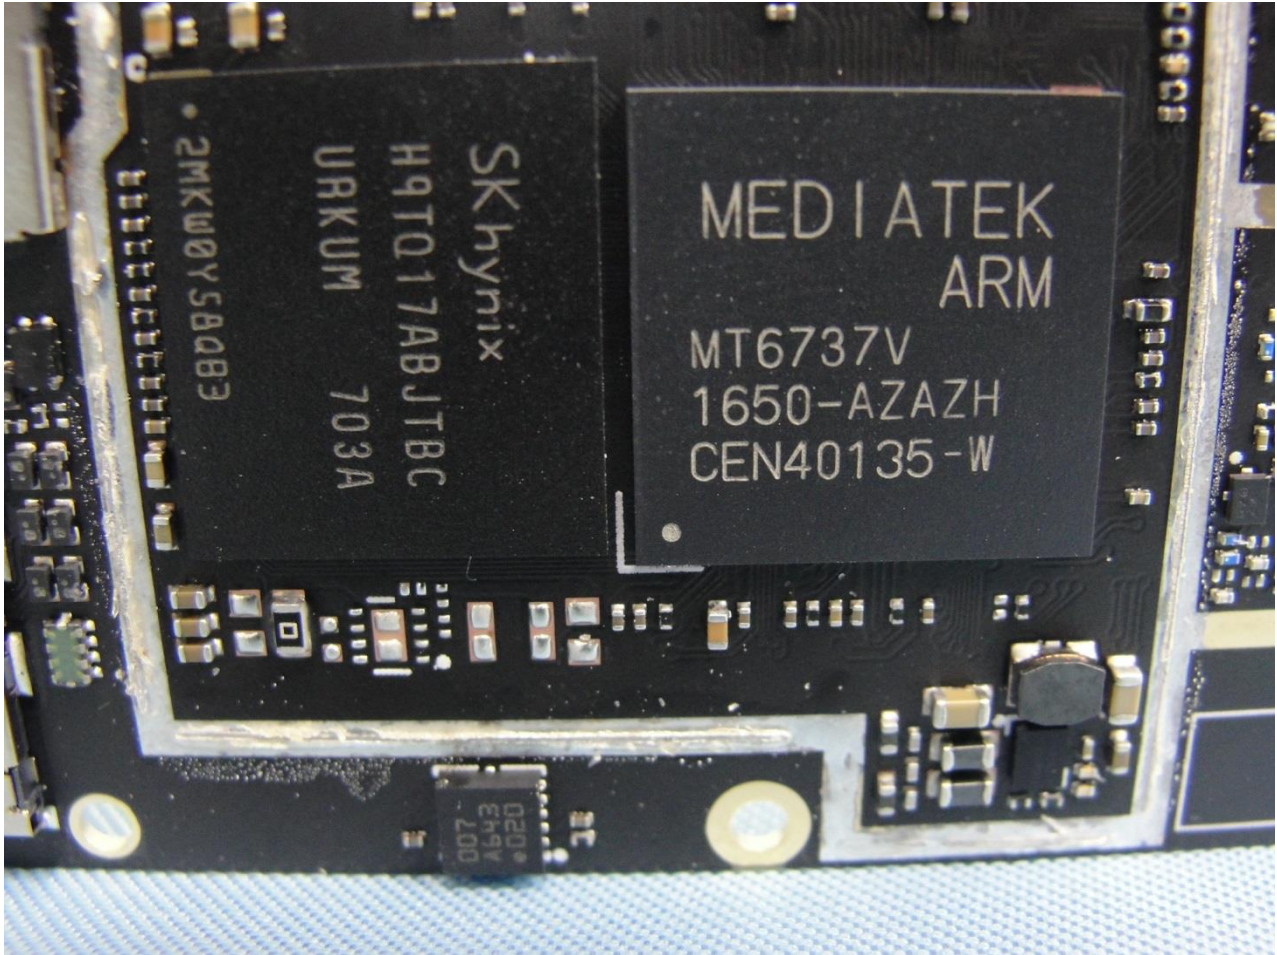

Brand Name: NOKIA / Model Name: TA-1020

Brand Name: NOKIA / Model Name: TA-1020

Brand Name: NOKIA / Model Name: TA-1020

Brand Name: NOKIA / Model Name: TA-1020

Brand Name: NOKIA / Model Name: TA-1020

Brand Name: NOKIA / Model Name: TA-1020

Brand Name: NOKIA / Model Name: TA-1020

Brand Name: NOKIA / Model Name: TA-1020

WWAN Main Antenna

Brand Name: NOKIA / Model Name: TA-1020

Brand Name: NOKIA / Model Name: TA-1020

Diversity Antenna

Brand Name: NOKIA / Model Name: TA-1020

Brand Name: NOKIA / Model Name: TA-1020

WLAN (2.4GHz) Antenna & GPS Antenna & Bluetooth Antenna

Brand Name: NOKIA / Model Name: TA-1020

Brand Name: NOKIA / Model Name: TA-1020

WLAN (5GHz) Antenna

Brand Name: NOKIA / Model Name: TA-1020

Brand Name: NOKIA / Model Name: TA-1020

NFC Antenna