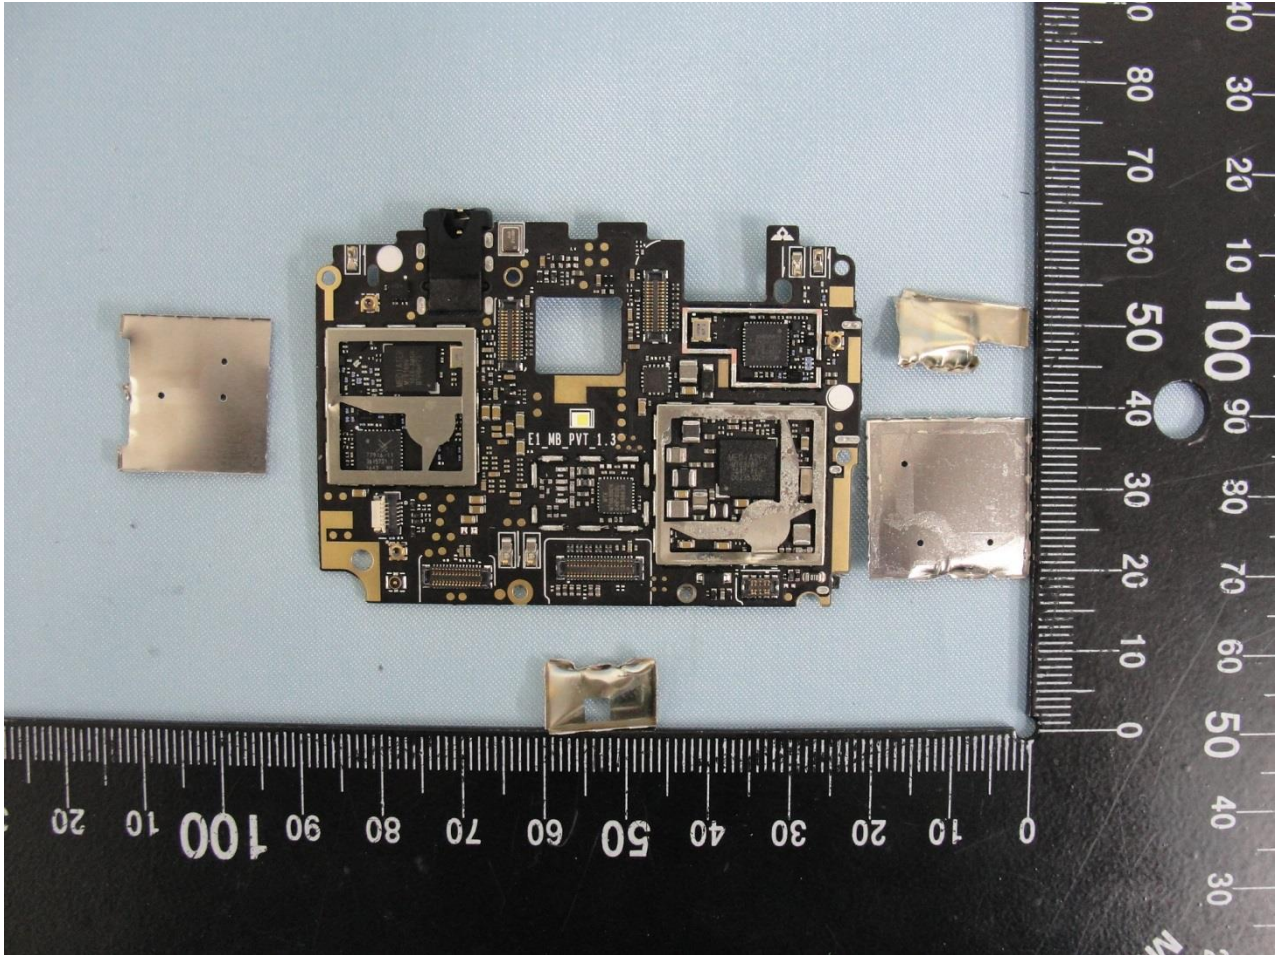

Brand Name: NOKIA / Model Name: TA-1020

Brand Name: NOKIA / Model Name: TA-1020

Brand Name: NOKIA / Model Name: TA-1020

Brand Name: NOKIA / Model Name: TA-1020

Brand Name: NOKIA / Model Name: TA-1020

Brand Name: NOKIA / Model Name: TA-1020

Brand Name: NOKIA / Model Name: TA-1020

Brand Name: NOKIA / Model Name: TA-1020

WWAN Main Antenna

Brand Name: NOKIA / Model Name: TA-1020

Brand Name: NOKIA / Model Name: TA-1020

Diversity Antenna

Brand Name: NOKIA / Model Name: TA-1020

Brand Name: NOKIA / Model Name: TA-1020

WLAN (2.4GHz) Antenna & GPS Antenna & Bluetooth Antenna

Brand Name: NOKIA / Model Name: TA-1020

Brand Name: NOKIA / Model Name: TA-1020

WLAN (5GHz) Antenna

Brand Name: NOKIA / Model Name: TA-1020

Brand Name: NOKIA / Model Name: TA-1020

NFC Antenna