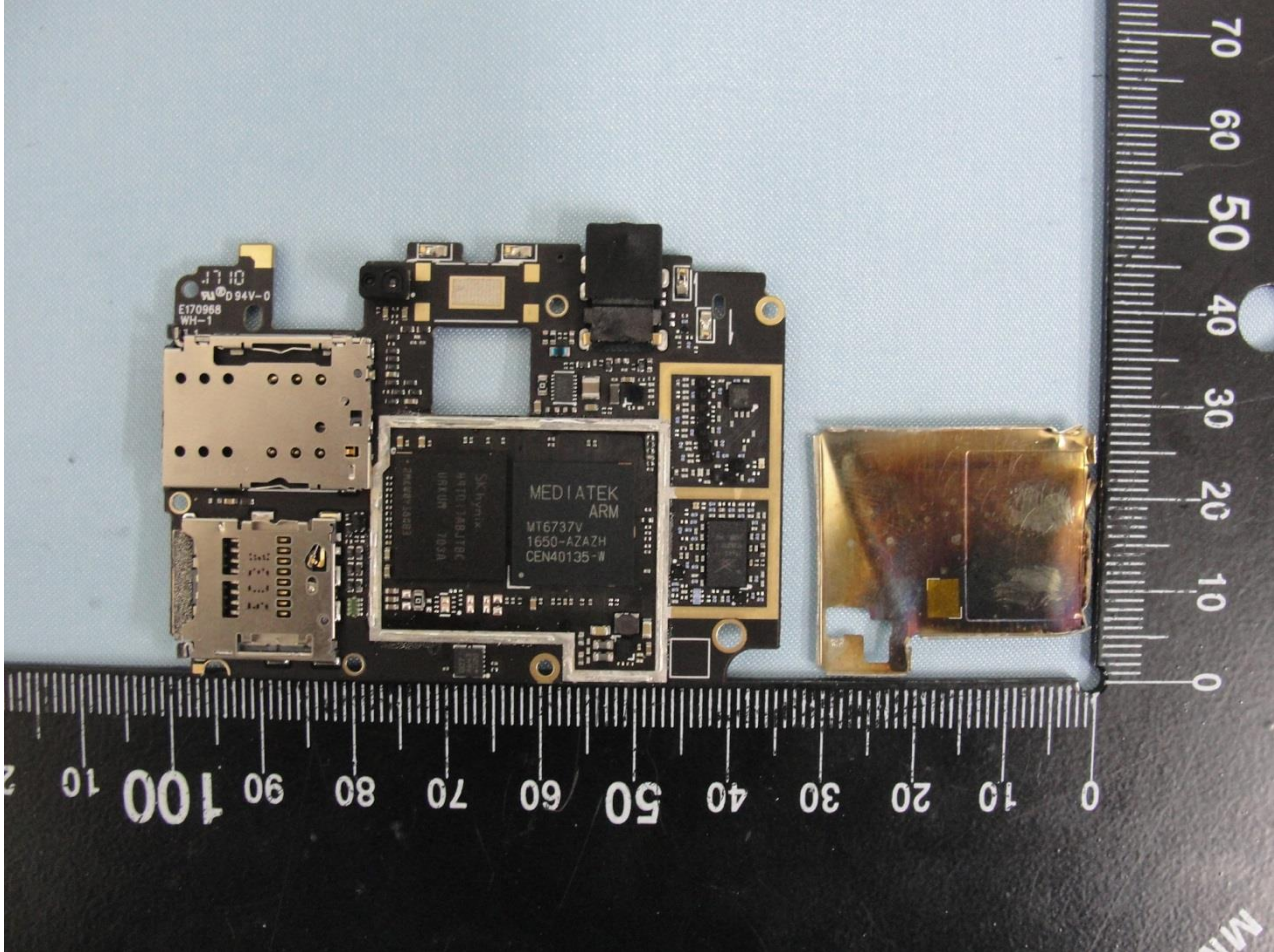

Brand Name: NOKIA / Model Name: TA-1020

Brand Name: NOKIA / Model Name: TA-1020

Brand Name: NOKIA / Model Name: TA-1020

Brand Name: NOKIA / Model Name: TA-1020

Brand Name: NOKIA / Model Name: TA-1020

Brand Name: NOKIA / Model Name: TA-1020

Brand Name: NOKIA / Model Name: TA-1020

Brand Name: NOKIA / Model Name: TA-1020

WWAN Main Antenna

Brand Name: NOKIA / Model Name: TA-1020

Brand Name: NOKIA / Model Name: TA-1020

Diversity Antenna

Brand Name: NOKIA / Model Name: TA-1020

Brand Name: NOKIA / Model Name: TA-1020

WLAN (2.4GHz) Antenna & GPS Antenna & Bluetooth Antenna

Brand Name: NOKIA / Model Name: TA-1020

Brand Name: NOKIA / Model Name: TA-1020

WLAN (5GHz) Antenna

Brand Name: NOKIA / Model Name: TA-1020

Brand Name: NOKIA / Model Name: TA-1020

NFC Antenna