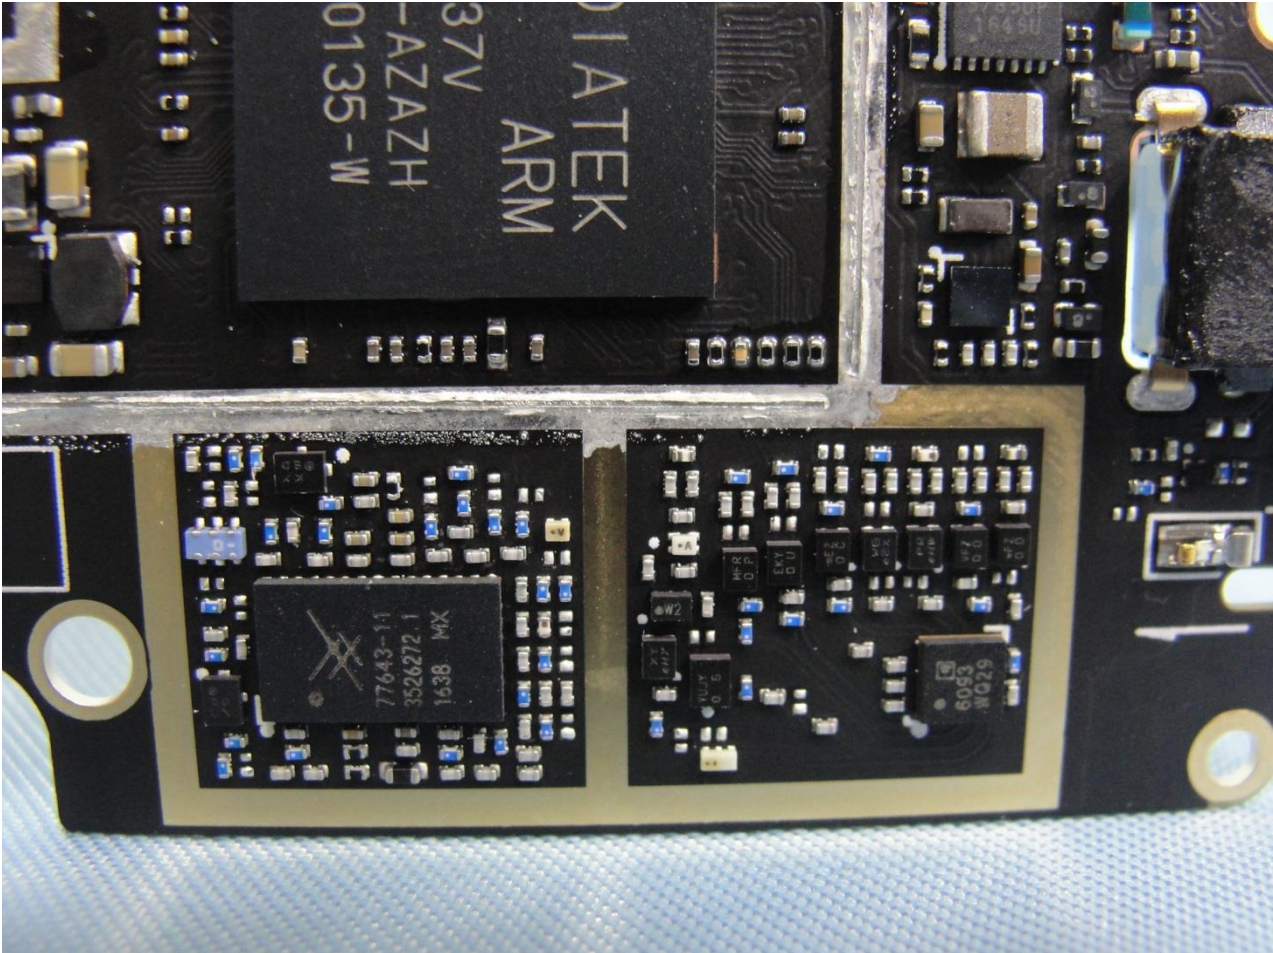

Brand Name: NOKIA / Model Name: TA-1020

Brand Name: NOKIA / Model Name: TA-1020

Brand Name: NOKIA / Model Name: TA-1020

Brand Name: NOKIA / Model Name: TA-1020

Brand Name: NOKIA / Model Name: TA-1020

Brand Name: NOKIA / Model Name: TA-1020

Brand Name: NOKIA / Model Name: TA-1020

Brand Name: NOKIA / Model Name: TA-1020

WWAN Main Antenna

Brand Name: NOKIA / Model Name: TA-1020

Brand Name: NOKIA / Model Name: TA-1020

Diversity Antenna

Brand Name: NOKIA / Model Name: TA-1020

Brand Name: NOKIA / Model Name: TA-1020

WLAN (2.4GHz) Antenna & GPS Antenna & Bluetooth Antenna

Brand Name: NOKIA / Model Name: TA-1020

Brand Name: NOKIA / Model Name: TA-1020

WLAN (5GHz) Antenna

Brand Name: NOKIA / Model Name: TA-1020

Brand Name: NOKIA / Model Name: TA-1020

NFC Antenna