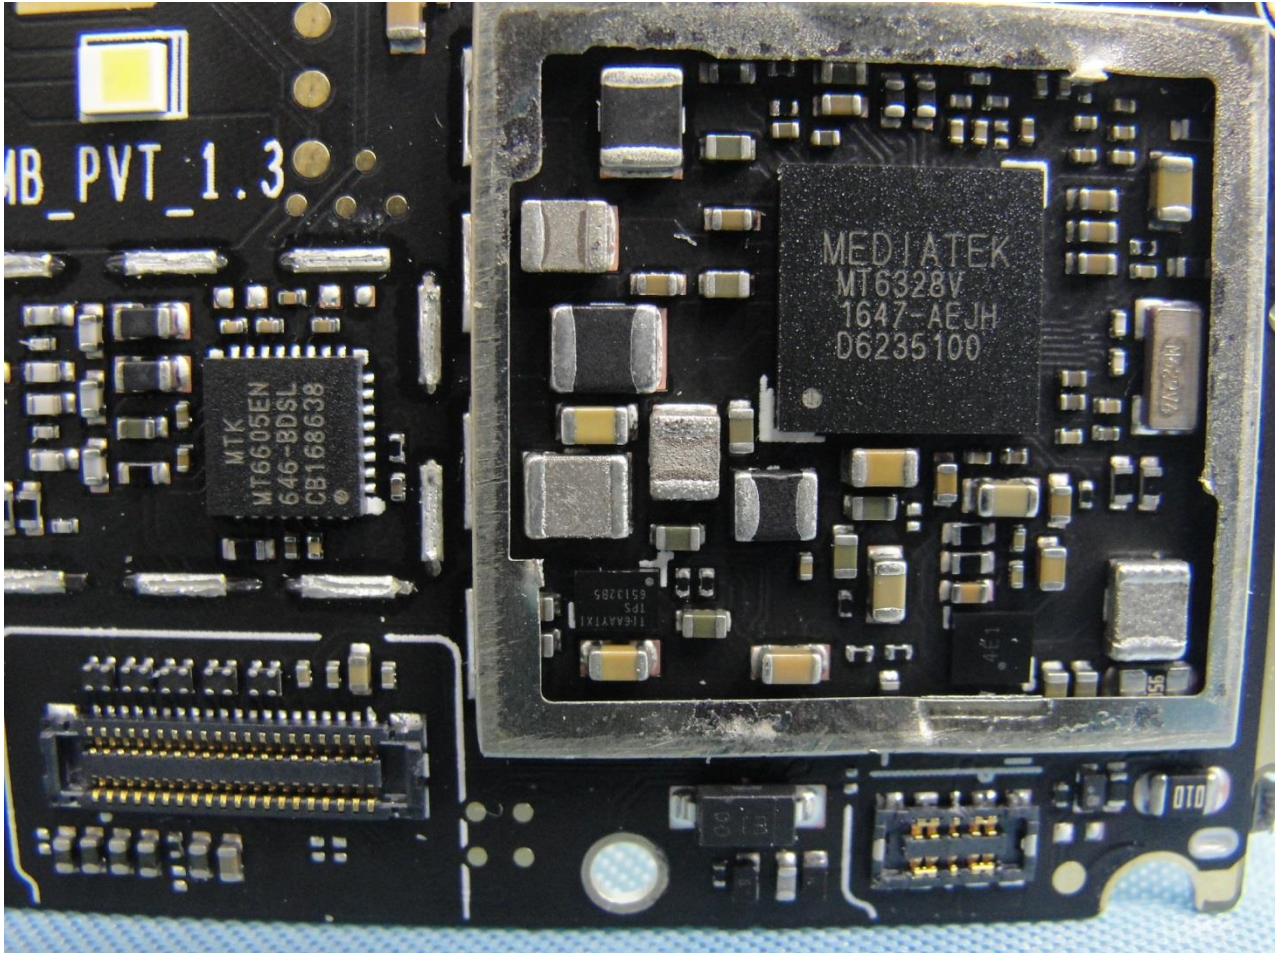

Brand Name: NOKIA / Model Name: TA-1020

Brand Name: NOKIA / Model Name: TA-1020

Brand Name: NOKIA / Model Name: TA-1020

Brand Name: NOKIA / Model Name: TA-1020

Brand Name: NOKIA / Model Name: TA-1020

Brand Name: NOKIA / Model Name: TA-1020

Brand Name: NOKIA / Model Name: TA-1020

Brand Name: NOKIA / Model Name: TA-1020

WWAN Main Antenna

Brand Name: NOKIA / Model Name: TA-1020

Brand Name: NOKIA / Model Name: TA-1020

Diversity Antenna

Brand Name: NOKIA / Model Name: TA-1020

Brand Name: NOKIA / Model Name: TA-1020

WLAN (2.4GHz) Antenna & GPS Antenna & Bluetooth Antenna

Brand Name: NOKIA / Model Name: TA-1020

Brand Name: NOKIA / Model Name: TA-1020

WLAN (5GHz) Antenna

Brand Name: NOKIA / Model Name: TA-1020

Brand Name: NOKIA / Model Name: TA-1020

NFC Antenna