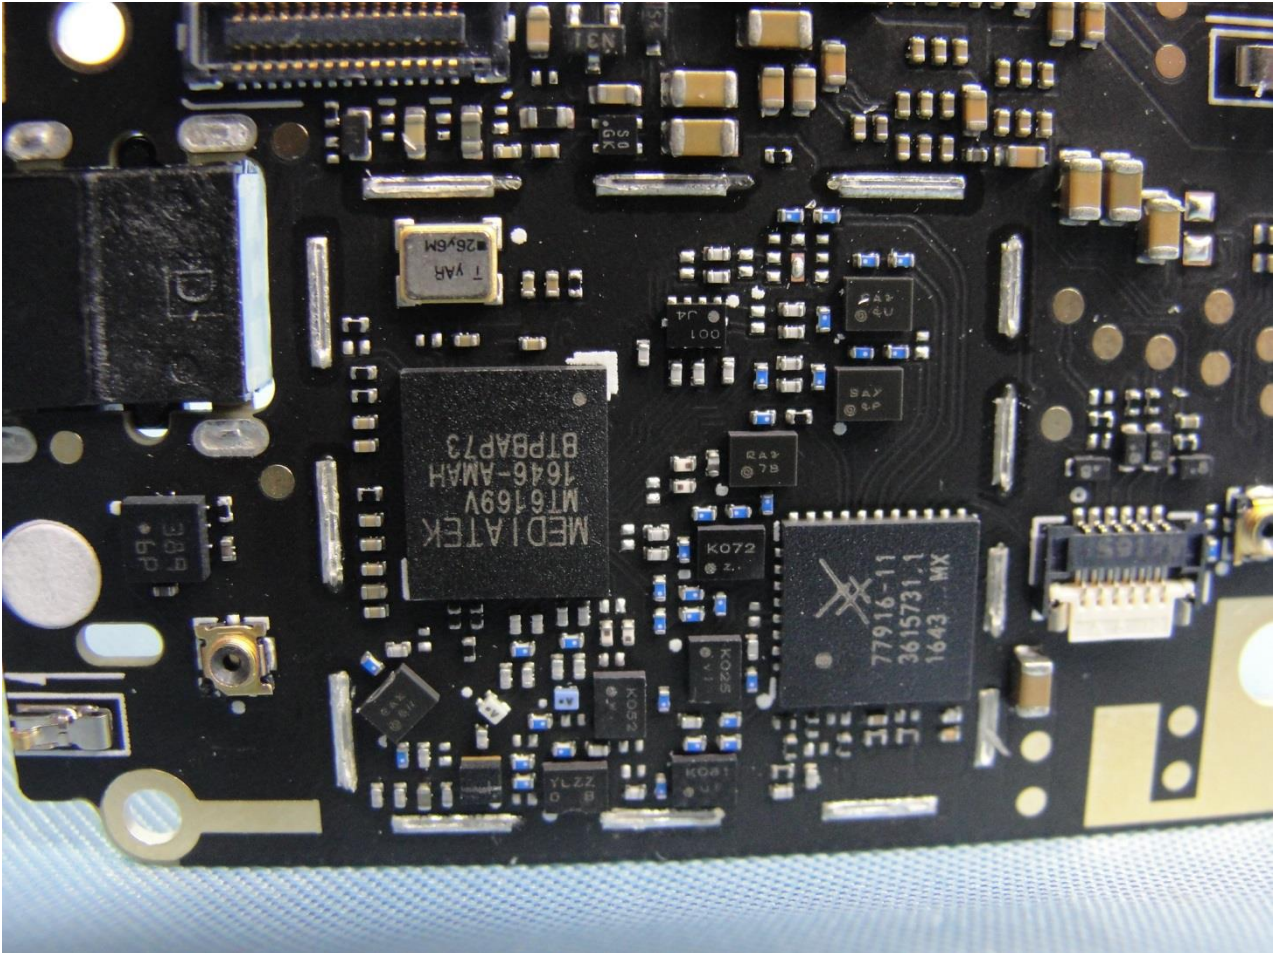

Brand Name: NOKIA / Model Name: TA-1020

Brand Name: NOKIA / Model Name: TA-1020

Brand Name: NOKIA / Model Name: TA-1020

Brand Name: NOKIA / Model Name: TA-1020

Brand Name: NOKIA / Model Name: TA-1020

Brand Name: NOKIA / Model Name: TA-1020

Brand Name: NOKIA / Model Name: TA-1020

Brand Name: NOKIA / Model Name: TA-1020

WWAN Main Antenna

Brand Name: NOKIA / Model Name: TA-1020

Brand Name: NOKIA / Model Name: TA-1020

Diversity Antenna

Brand Name: NOKIA / Model Name: TA-1020

Brand Name: NOKIA / Model Name: TA-1020

WLAN (2.4GHz) Antenna & GPS Antenna & Bluetooth Antenna

Brand Name: NOKIA / Model Name: TA-1020

Brand Name: NOKIA / Model Name: TA-1020

WLAN (5GHz) Antenna

Brand Name: NOKIA / Model Name: TA-1020

Brand Name: NOKIA / Model Name: TA-1020

NFC Antenna