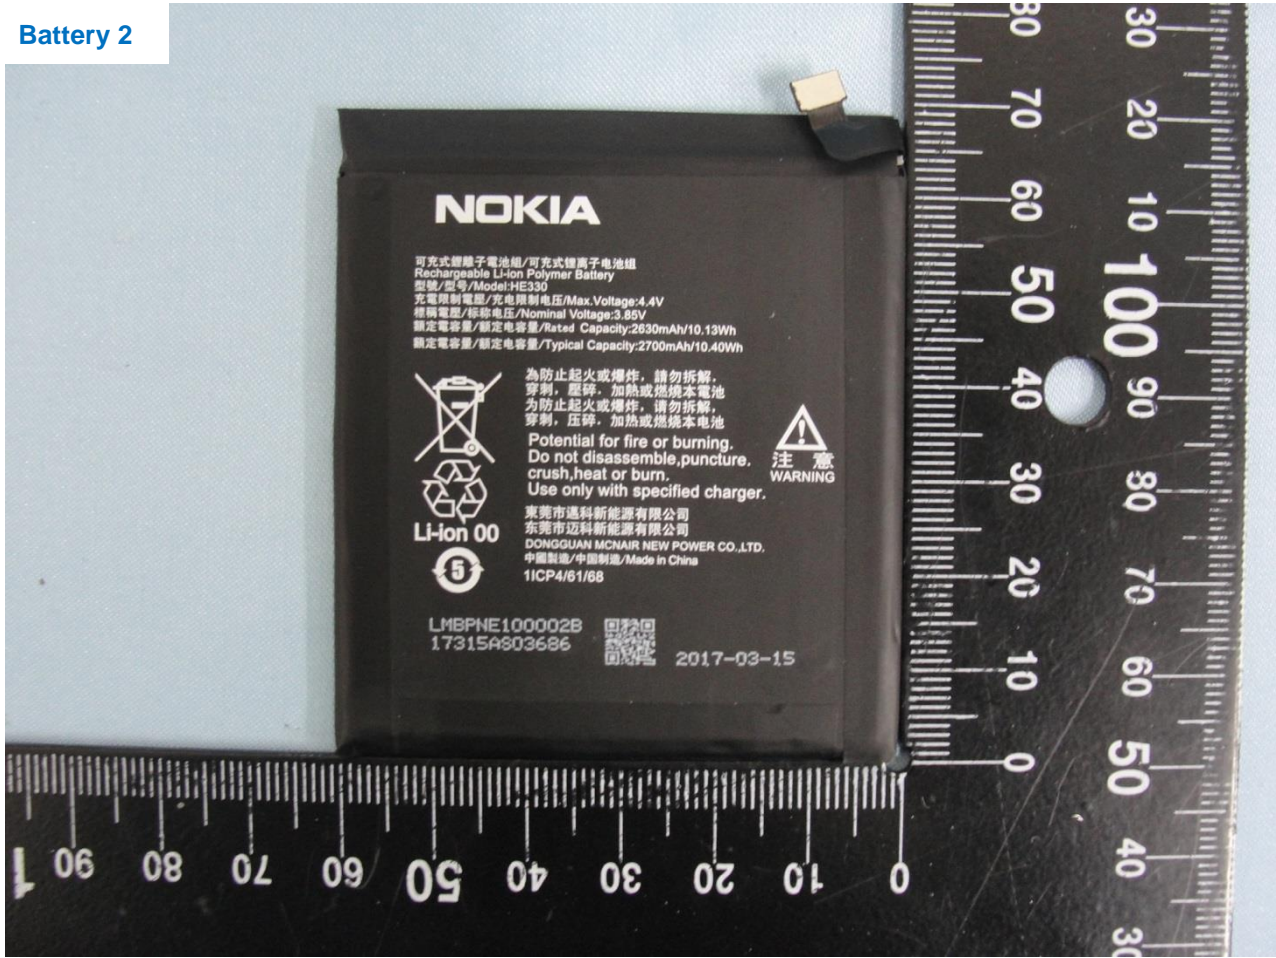

**Brand Name: NOKIA / Model Name: TA-1020**

**2. Photograph of Accessory**

**Brand Name: NOKIA / Model Name: TA-1020**

<b>Specification of Accessory</b>		
<b>Battery 2</b>	<b>Brand Name</b>	NOKIA
	<b>Model Name</b>	HE330

**Remark:** For accessories equipped with this EUT, please refer to the following photos.

Brand Name: NOKIA / Model Name: TA-1020

Brand Name: NOKIA / Model Name: TA-1020

Battery 2

Brand Name: NOKIA / Model Name: TA-1020