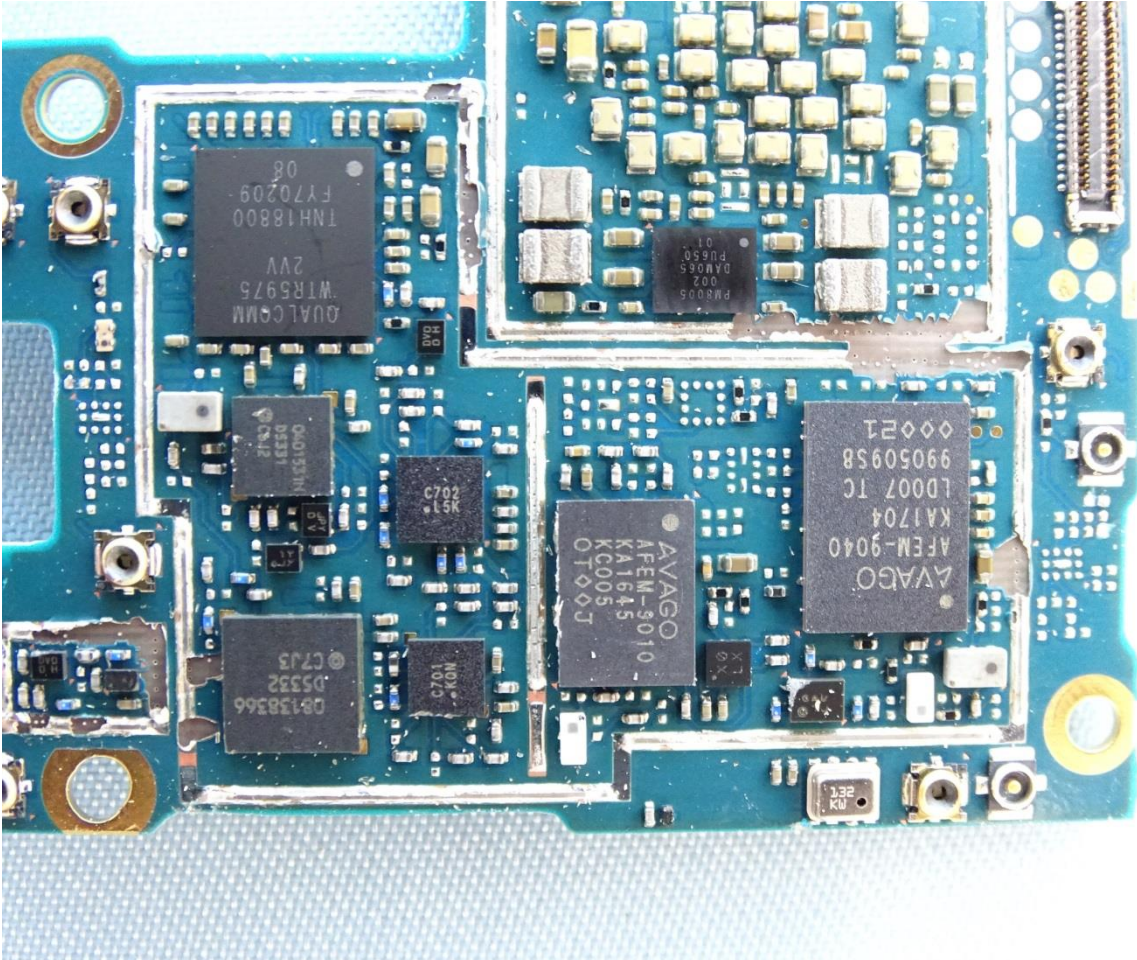

Brand Name: NOKIA / Model Name: TA-1012