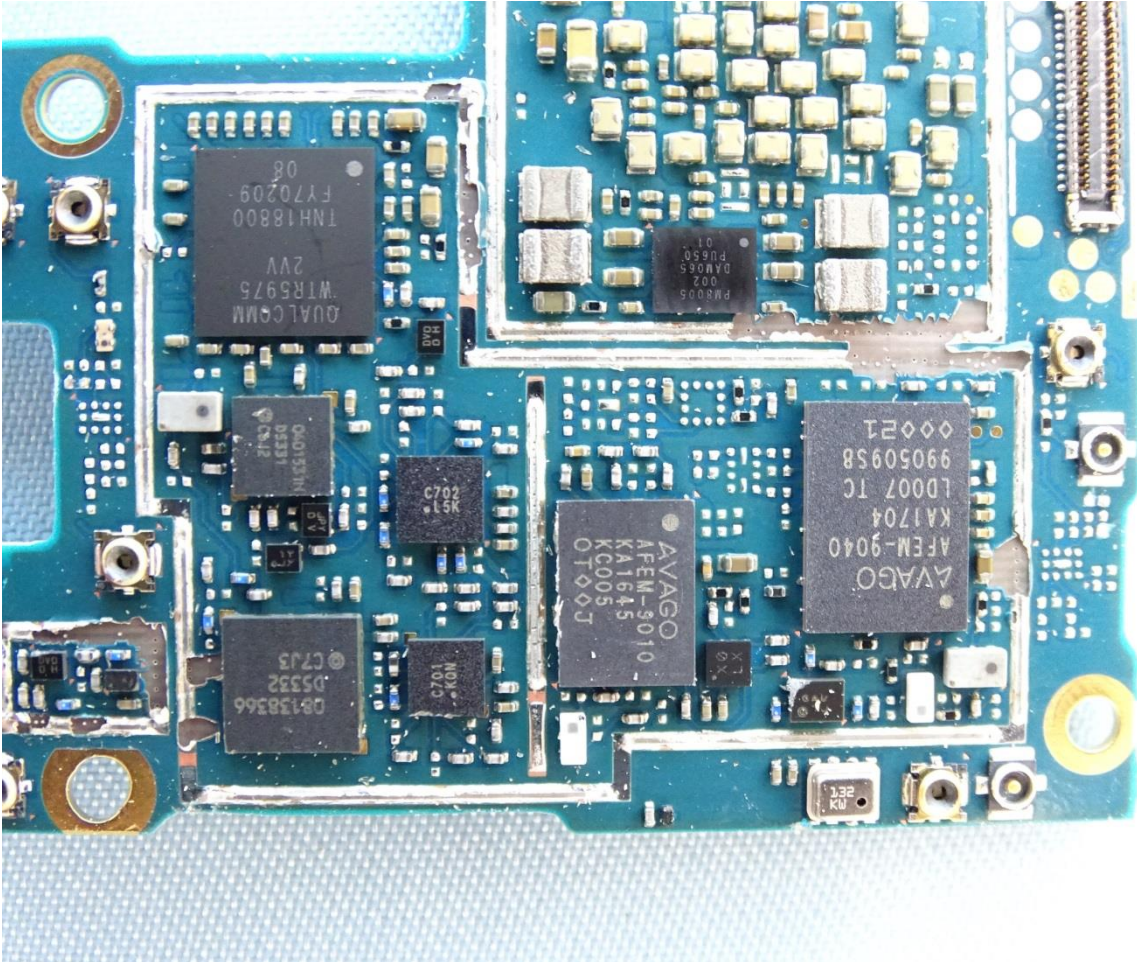

Brand Name: NOKIA / Model Name: TA-1012