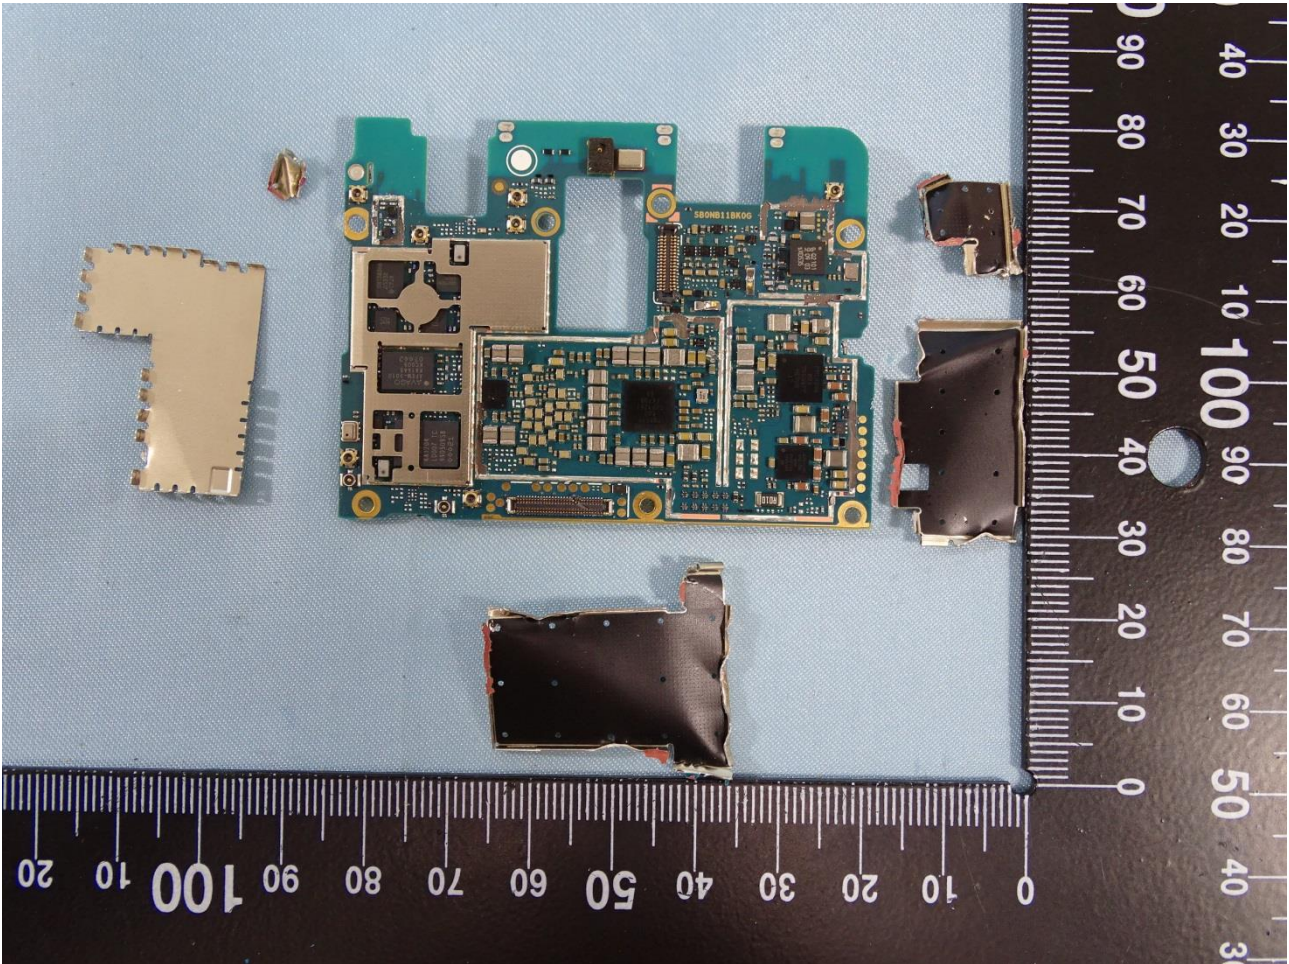

Brand Name: NOKIA / Model Name: TA-1012