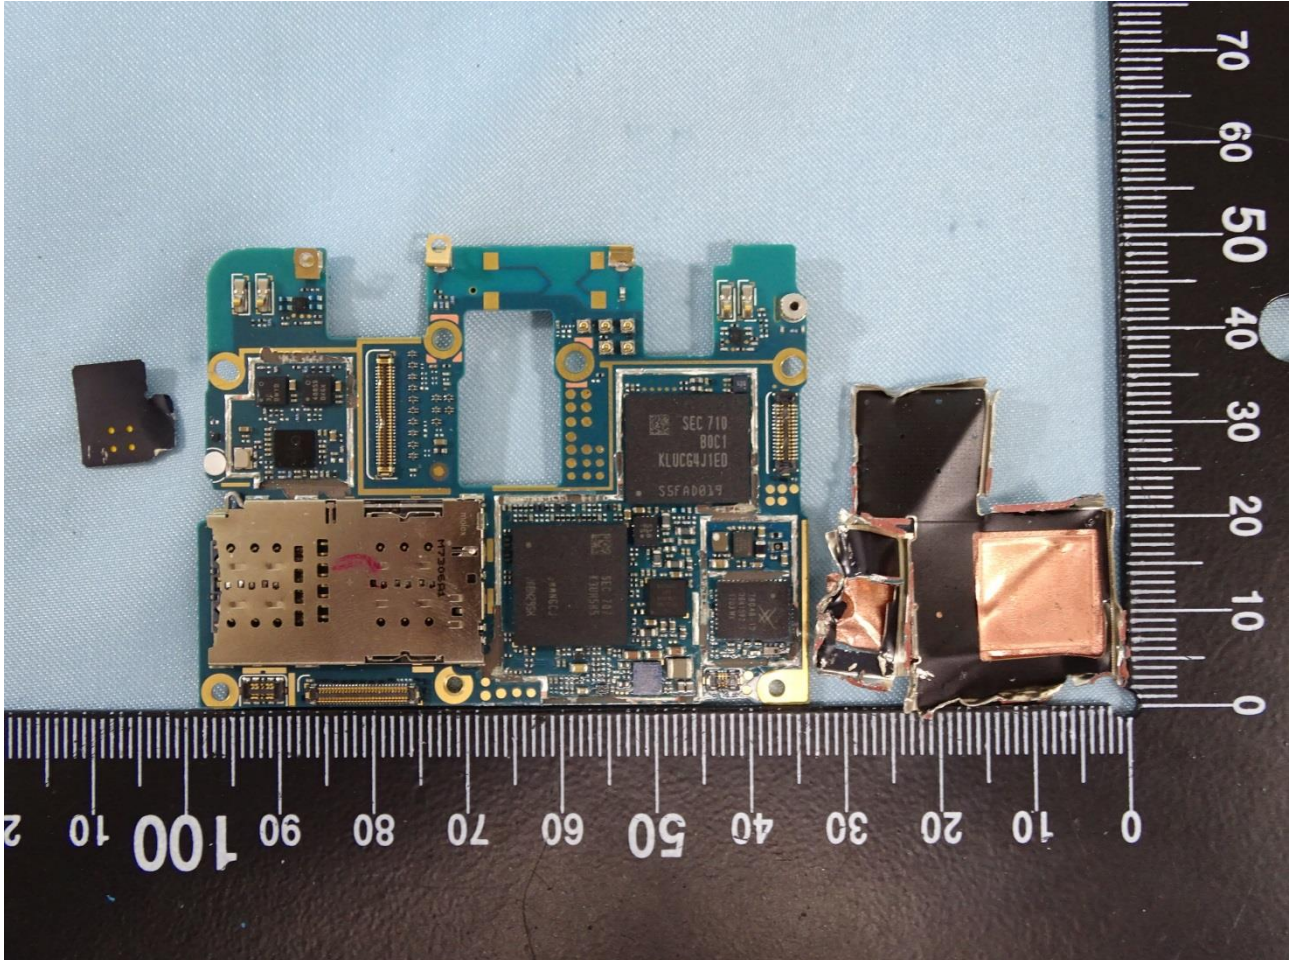

Brand Name: NOKIA / Model Name: TA-1012