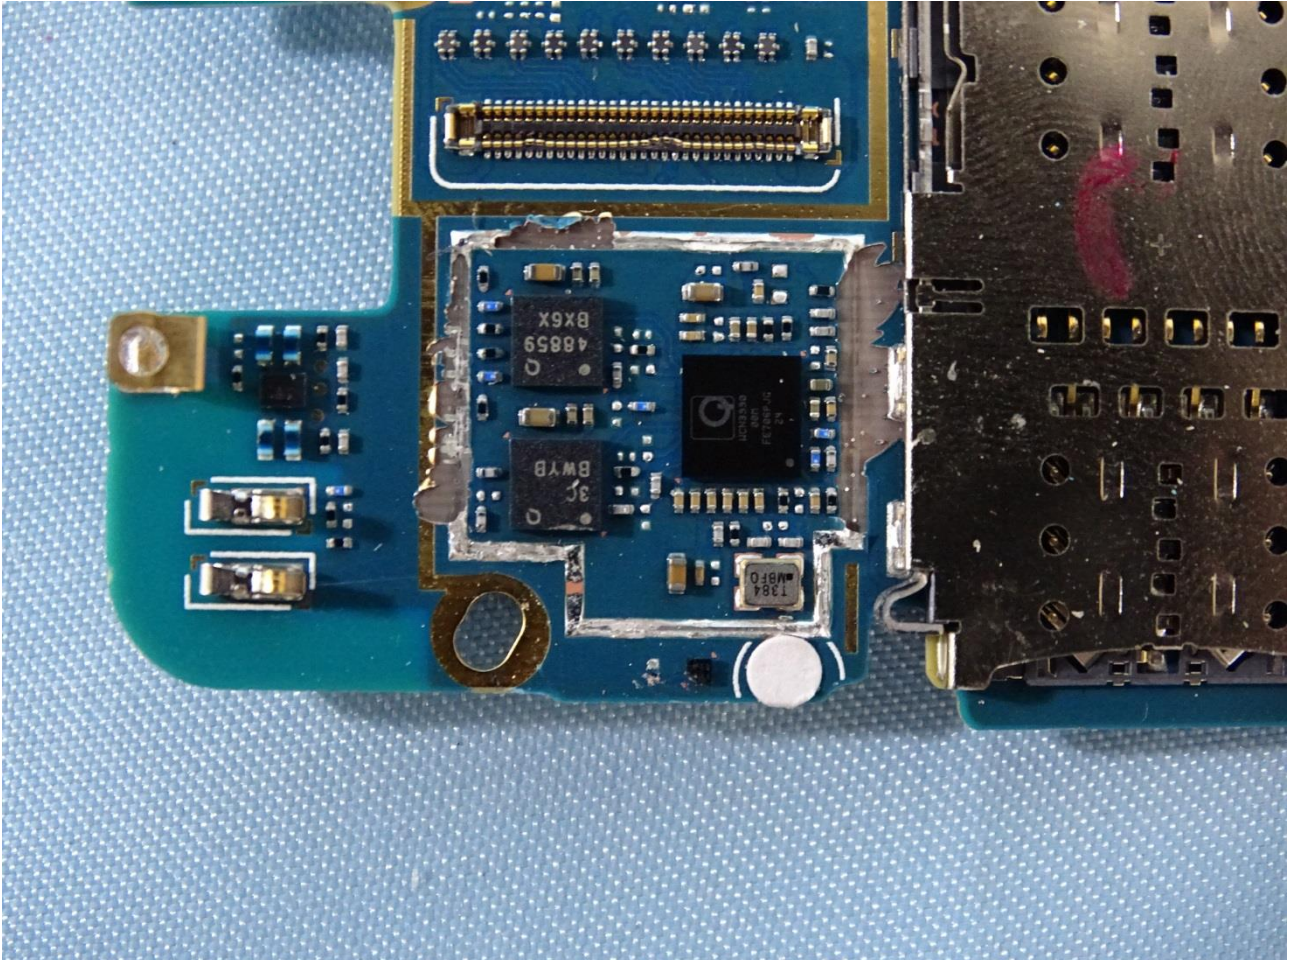

Brand Name: NOKIA / Model Name: TA-1012