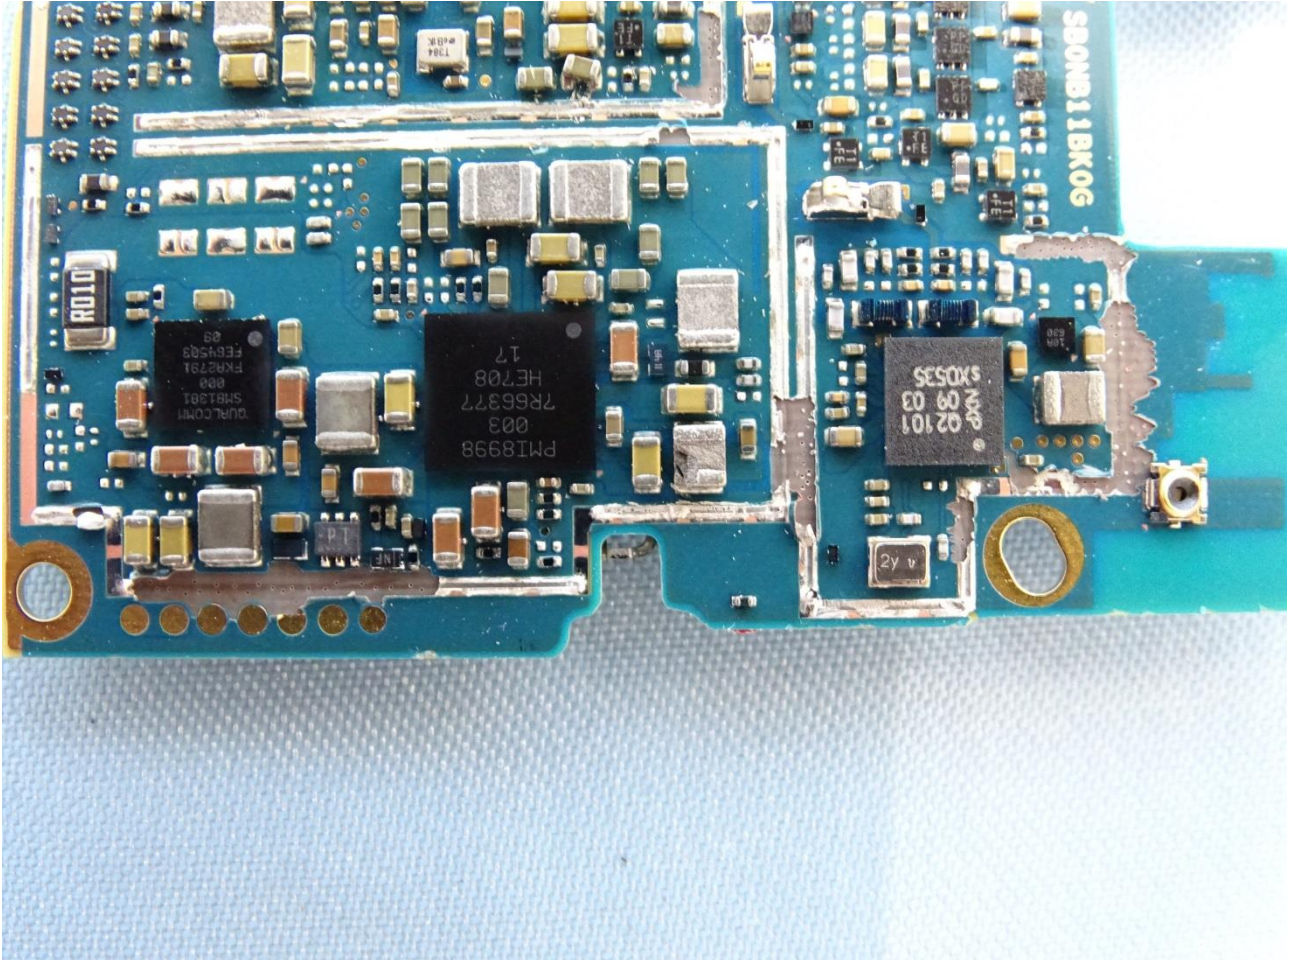

Brand Name: NOKIA / Model Name: TA-1012