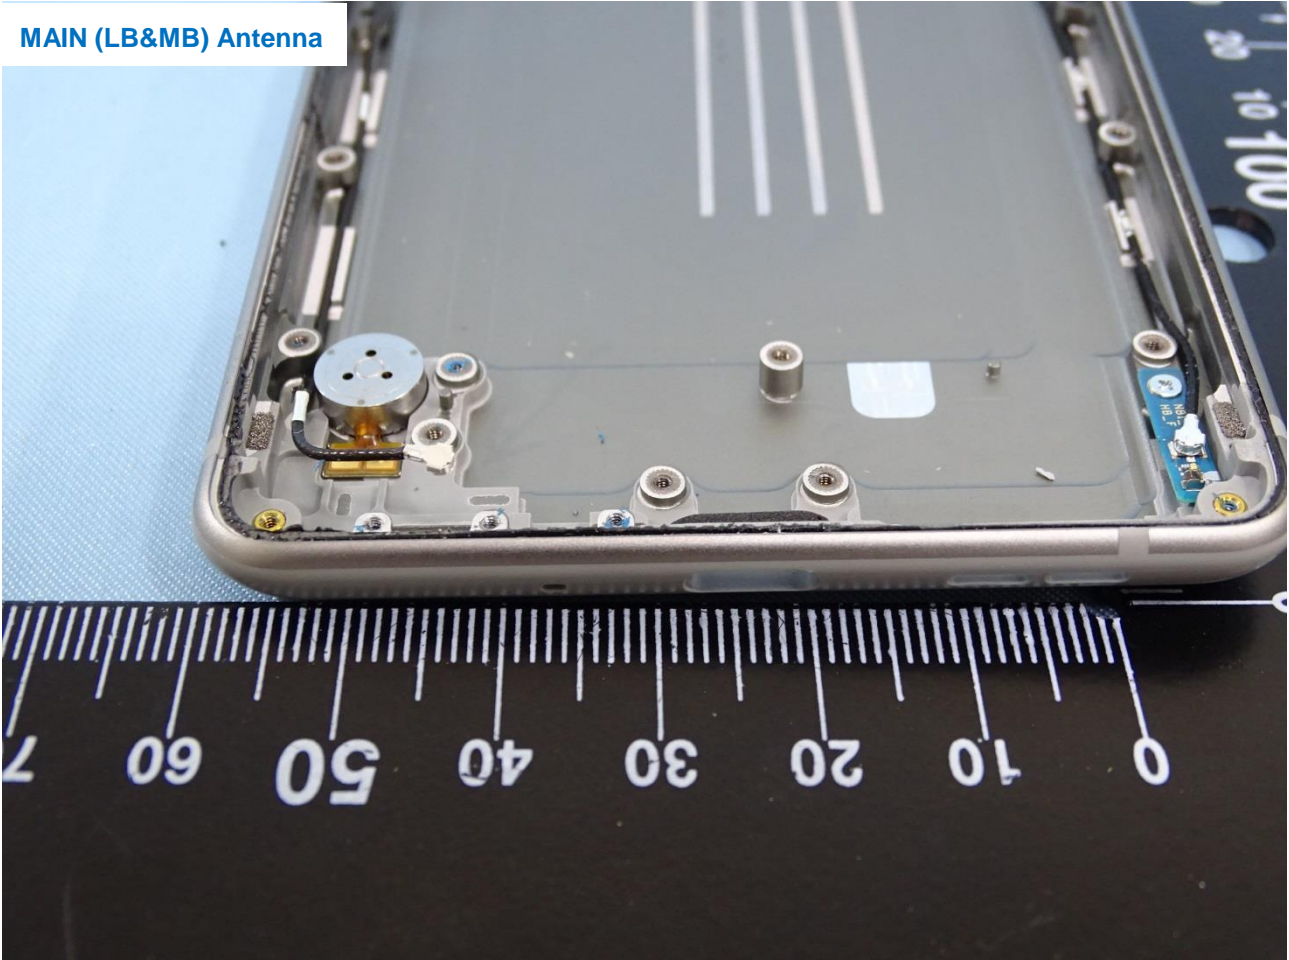

Brand Name: NOKIA / Model Name: TA-1012

Brand Name: NOKIA / Model Name: TA-1012

Brand Name: NOKIA / Model Name: TA-1012

Brand Name: NOKIA / Model Name: TA-1012

Brand Name: NOKIA / Model Name: TA-1012

MAIN (LB&MB) Antenna