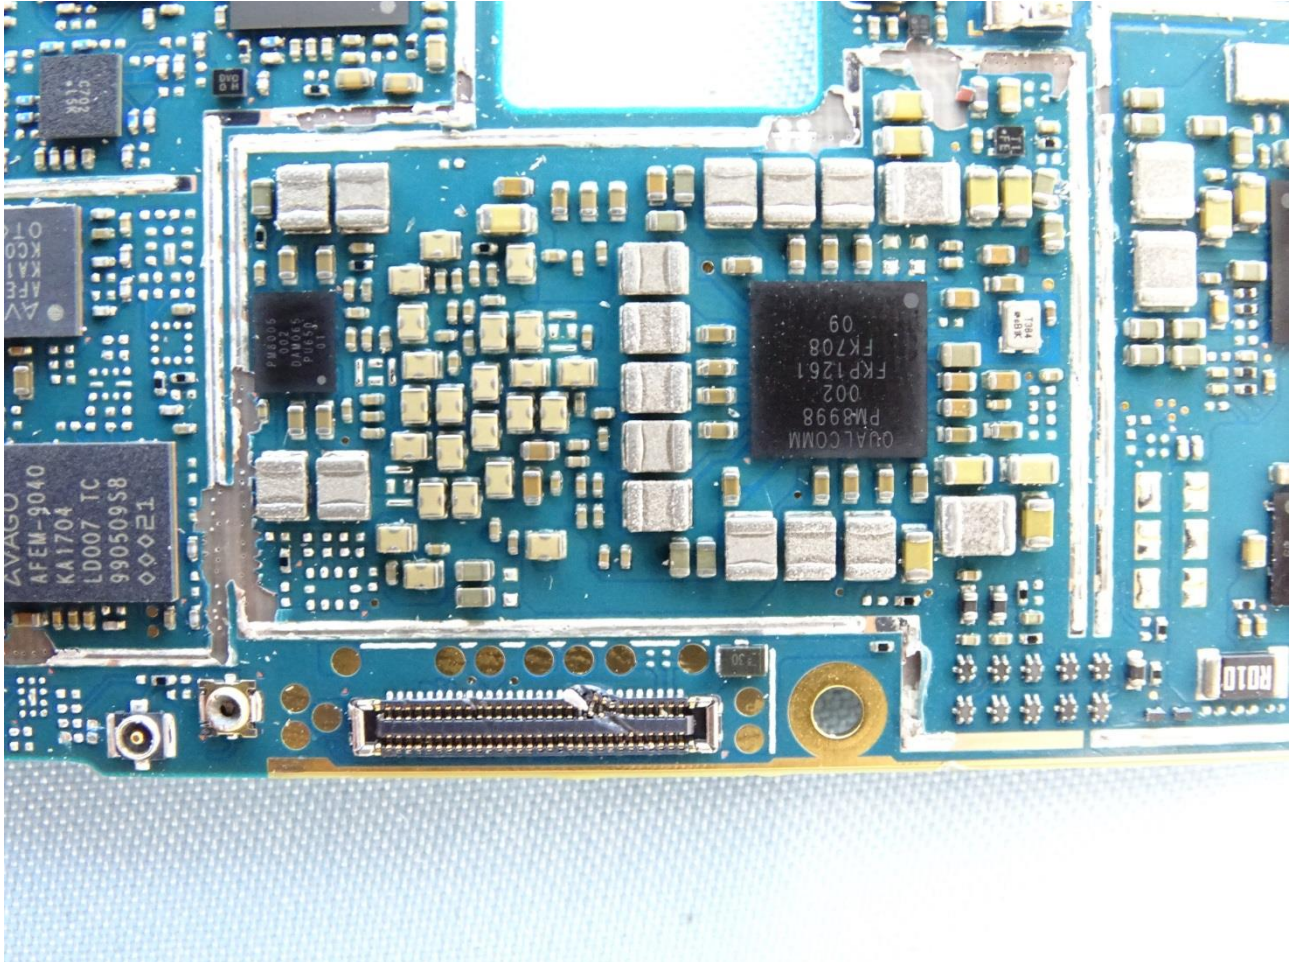

Brand Name: NOKIA / Model Name: TA-1012