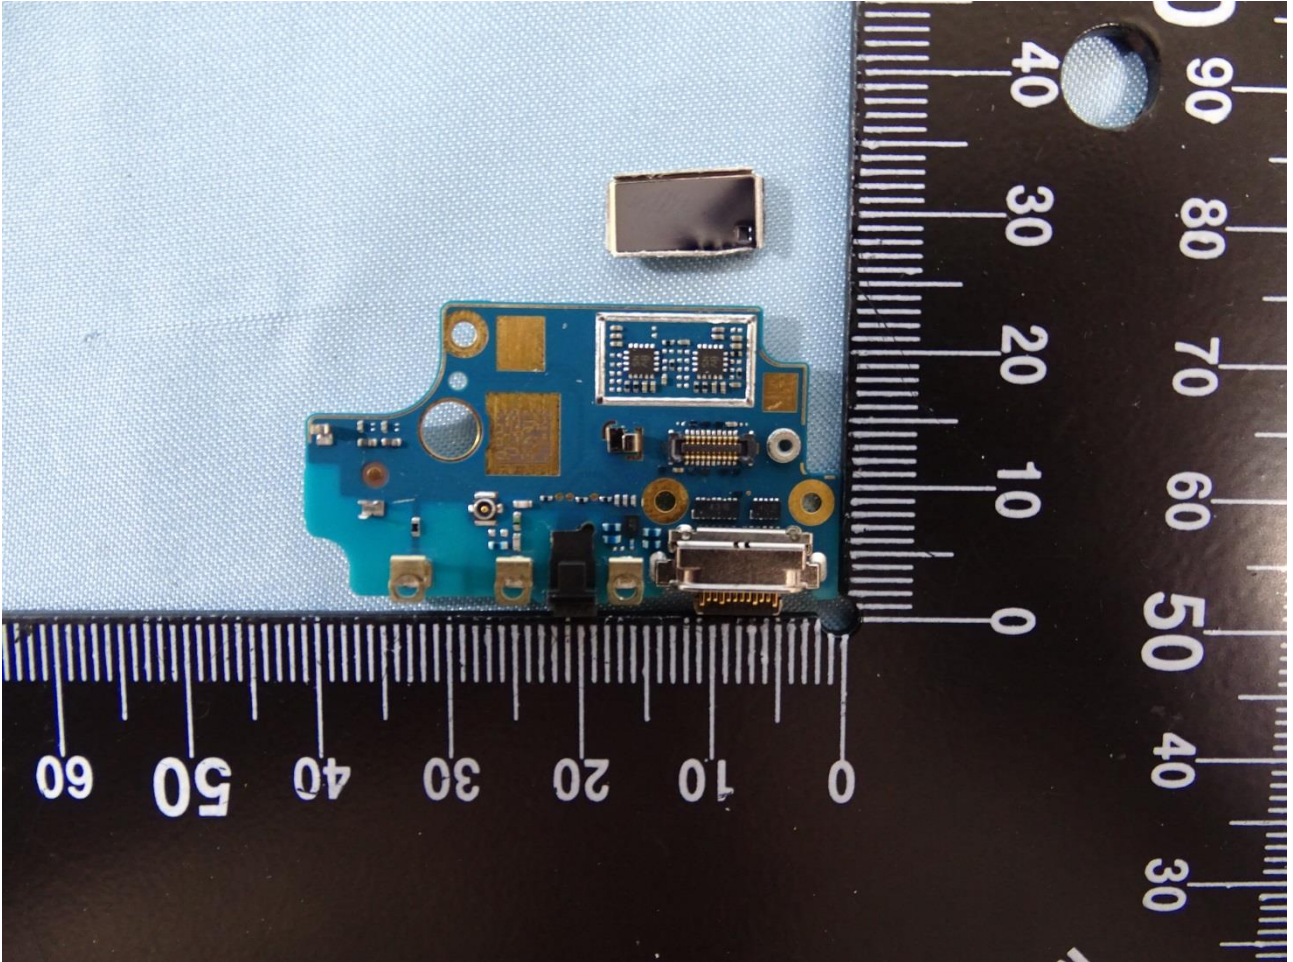

Brand Name: NOKIA / Model Name: TA-1012