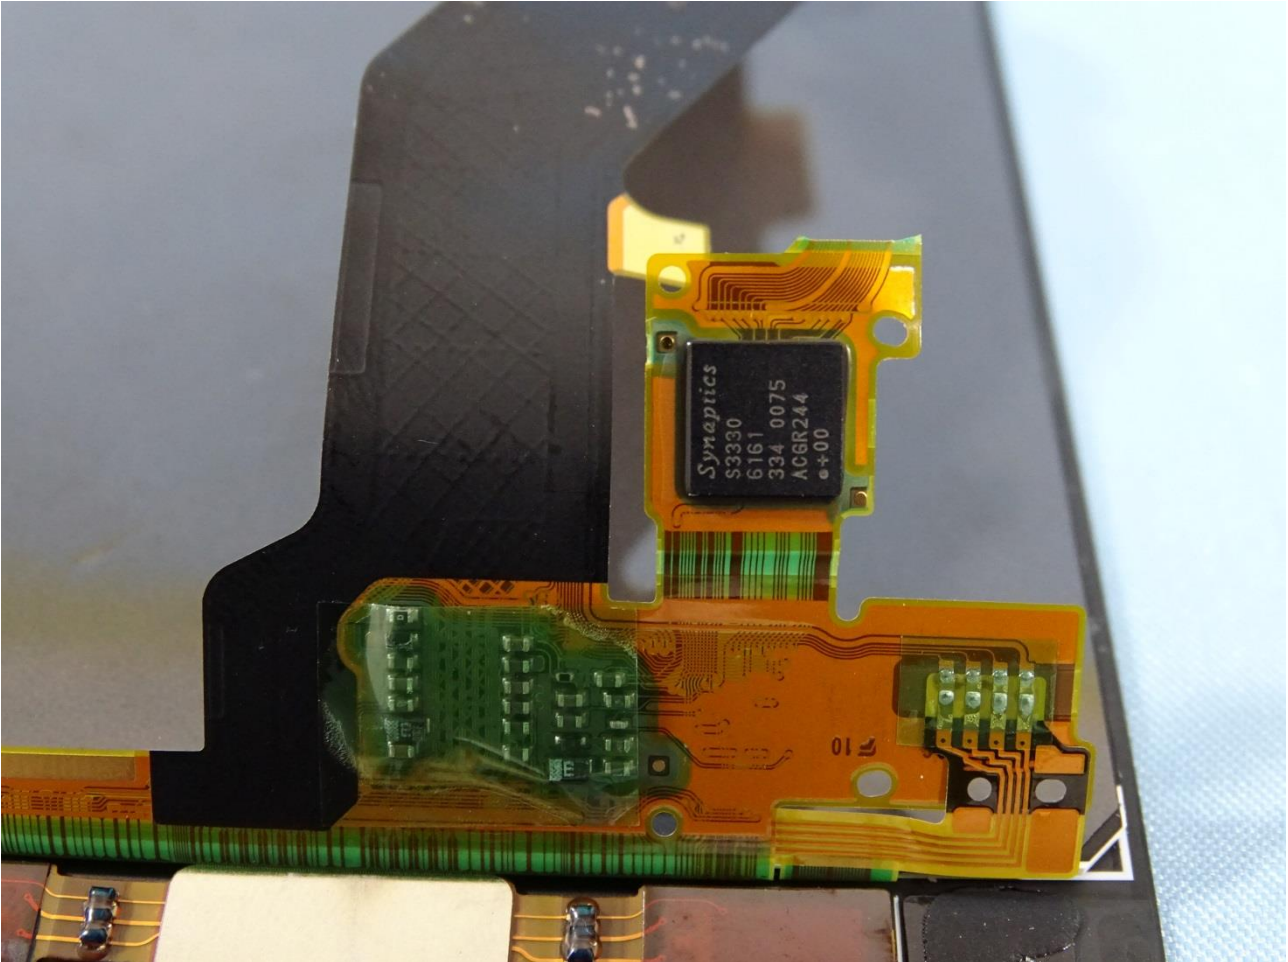

Brand Name: NOKIA / Model Name: TA-1012