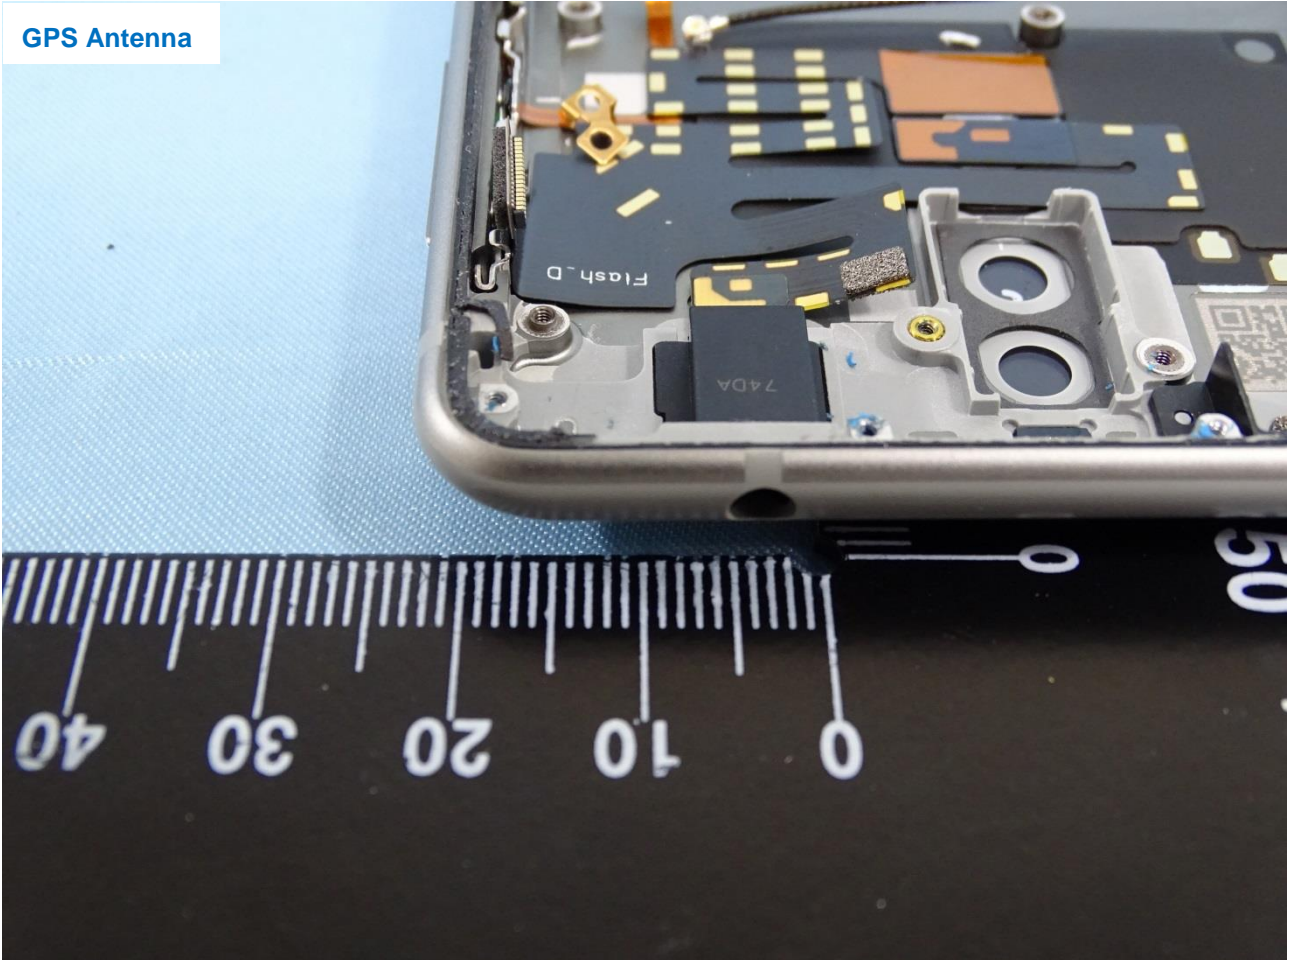

Brand Name: NOKIA / Model Name: TA-1012

Bluetooth & ANT+ & WLAN 0 Antenna

Brand Name: NOKIA / Model Name: TA-1012

Brand Name: NOKIA / Model Name: TA-1012

GPS Antenna

Brand Name: NOKIA / Model Name: TA-1012

Brand Name: NOKIA / Model Name: TA-1012

DIV (HB) & WLAN 1 Antenna

Brand Name: NOKIA / Model Name: TA-1012

Brand Name: NOKIA / Model Name: TA-1012