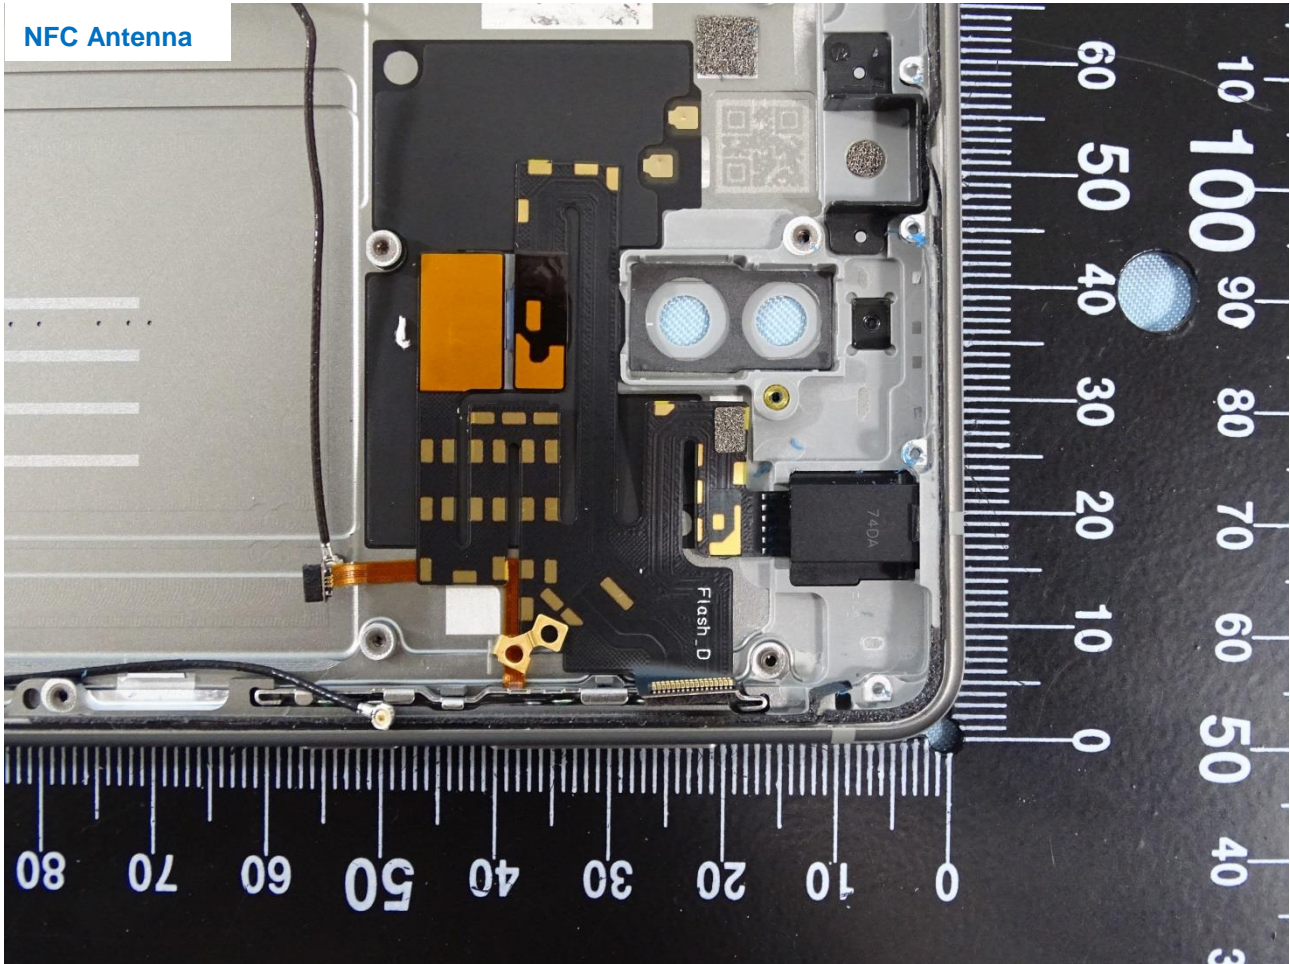

Brand Name: NOKIA / Model Name: TA-1012

Bluetooth & ANT+ & WLAN 0 Antenna

Brand Name: NOKIA / Model Name: TA-1012

Brand Name: NOKIA / Model Name: TA-1012

GPS Antenna

Brand Name: NOKIA / Model Name: TA-1012

Brand Name: NOKIA / Model Name: TA-1012

DIV (HB) & WLAN 1 Antenna

Brand Name: NOKIA / Model Name: TA-1012

Brand Name: NOKIA / Model Name: TA-1012