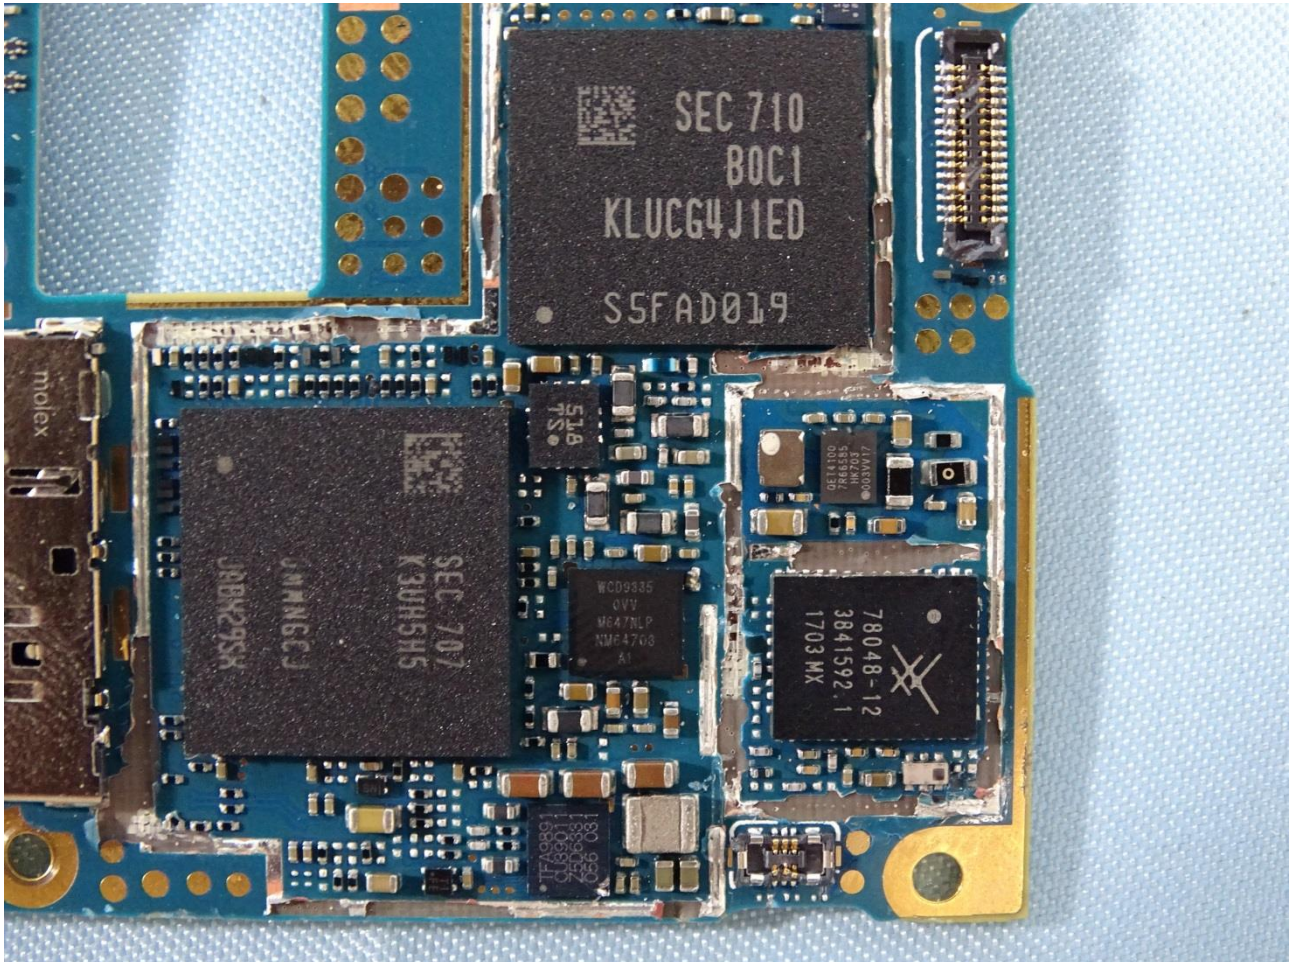

Brand Name: NOKIA / Model Name: TA-1012