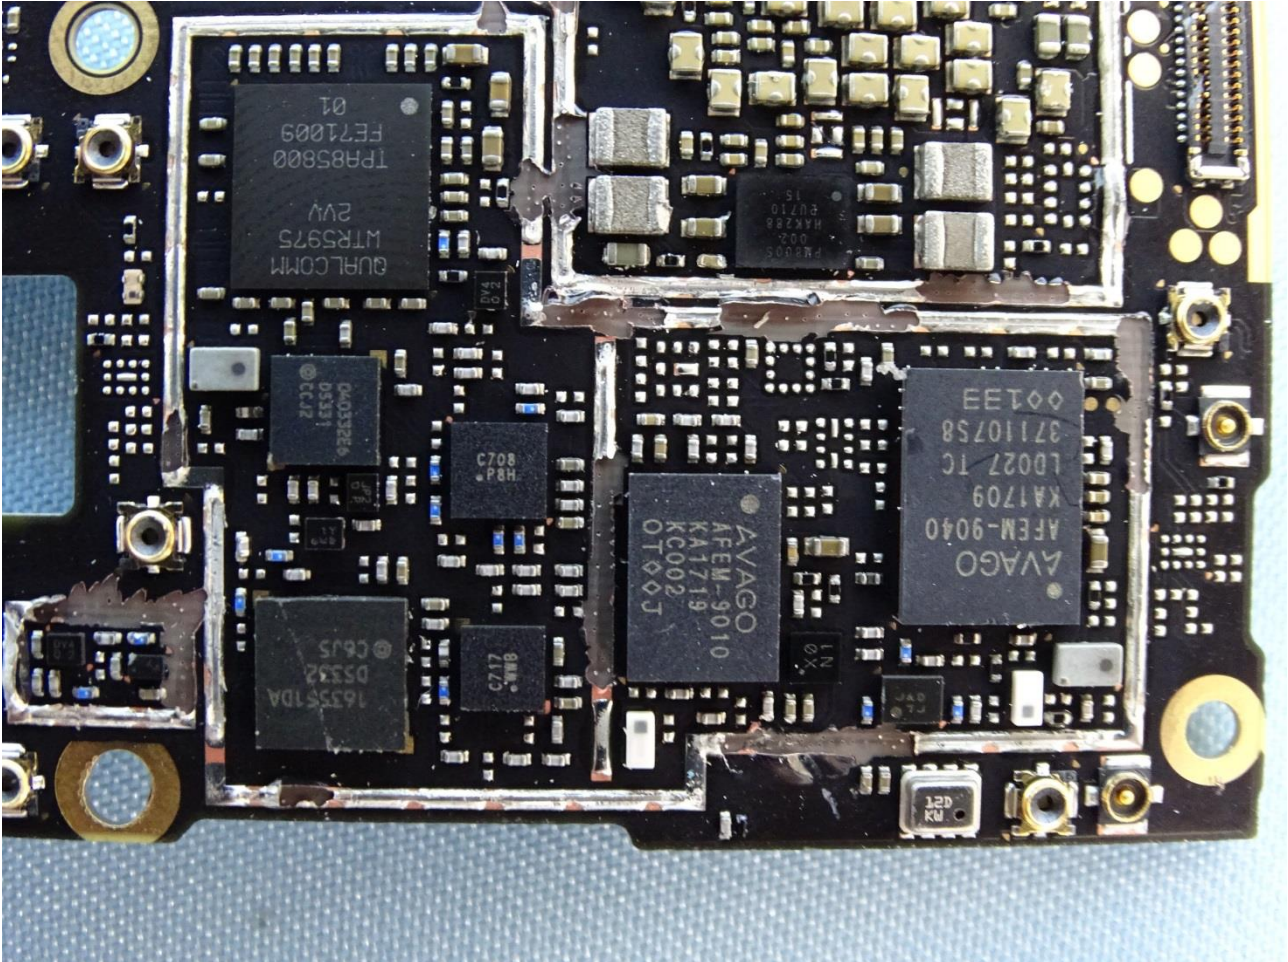

Brand Name: NOKIA / Model Name: TA-1004