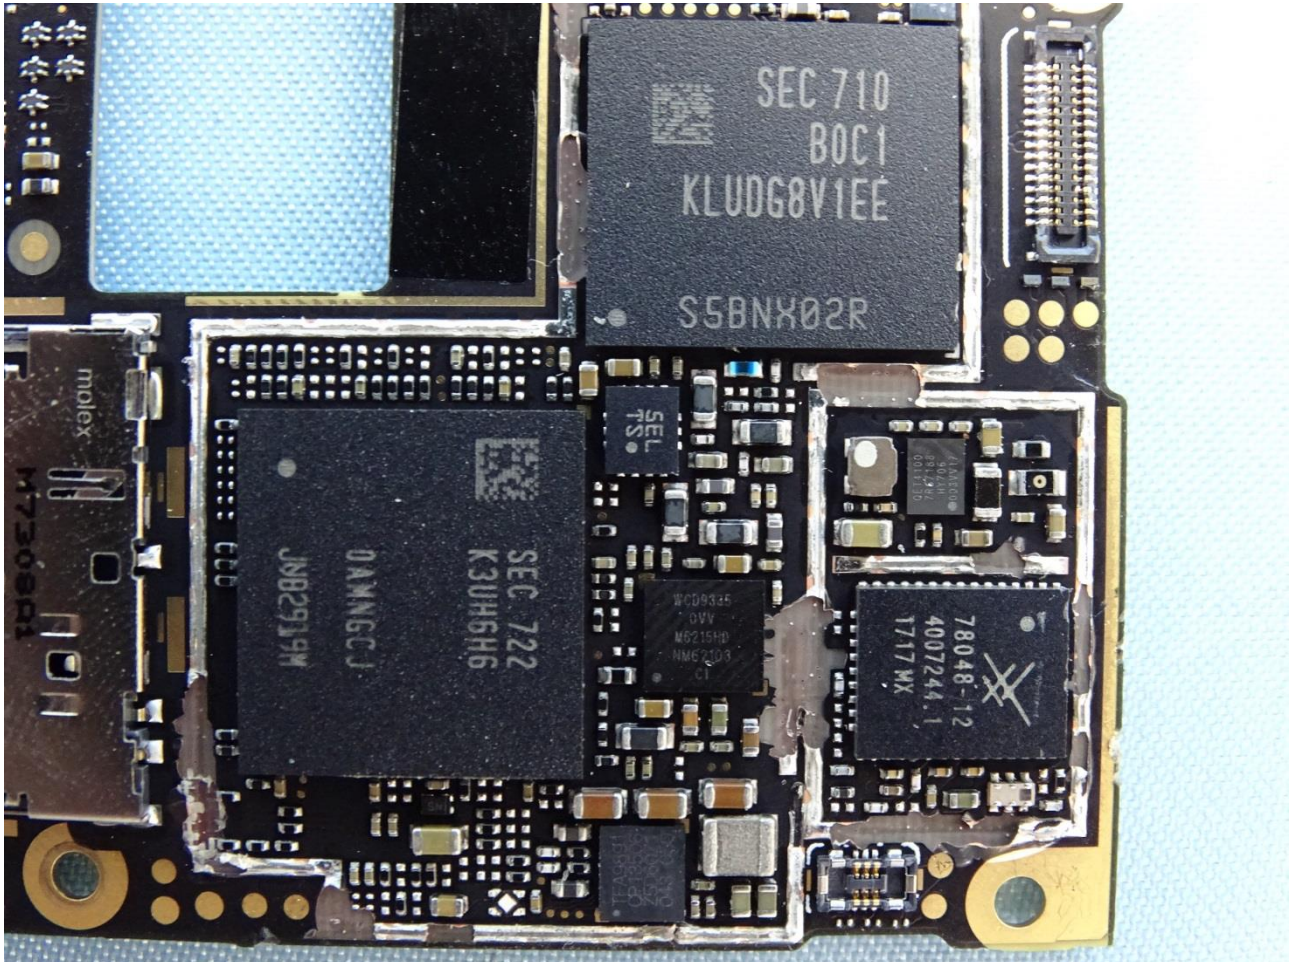

Brand Name: NOKIA / Model Name: TA-1004