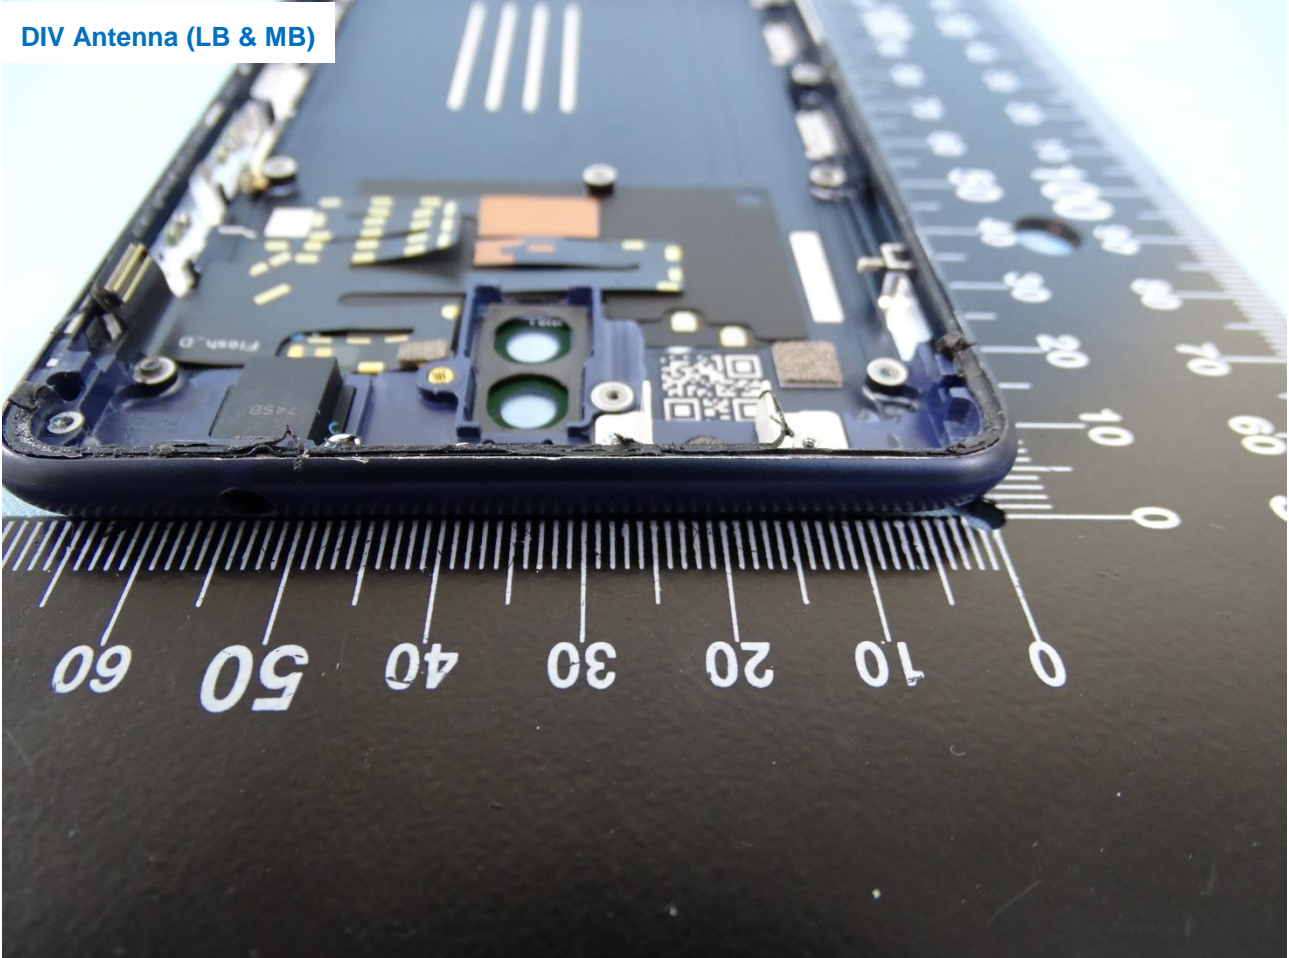

MAIN Antenna (LB & MB)

Brand Name: NOKIA / Model Name: TA-1004

DIV Antenna (HB)

Brand Name: NOKIA / Model Name: TA-1004

Brand Name: NOKIA / Model Name: TA-1004

DIV Antenna (LB & MB)

Brand Name: NOKIA / Model Name: TA-1004