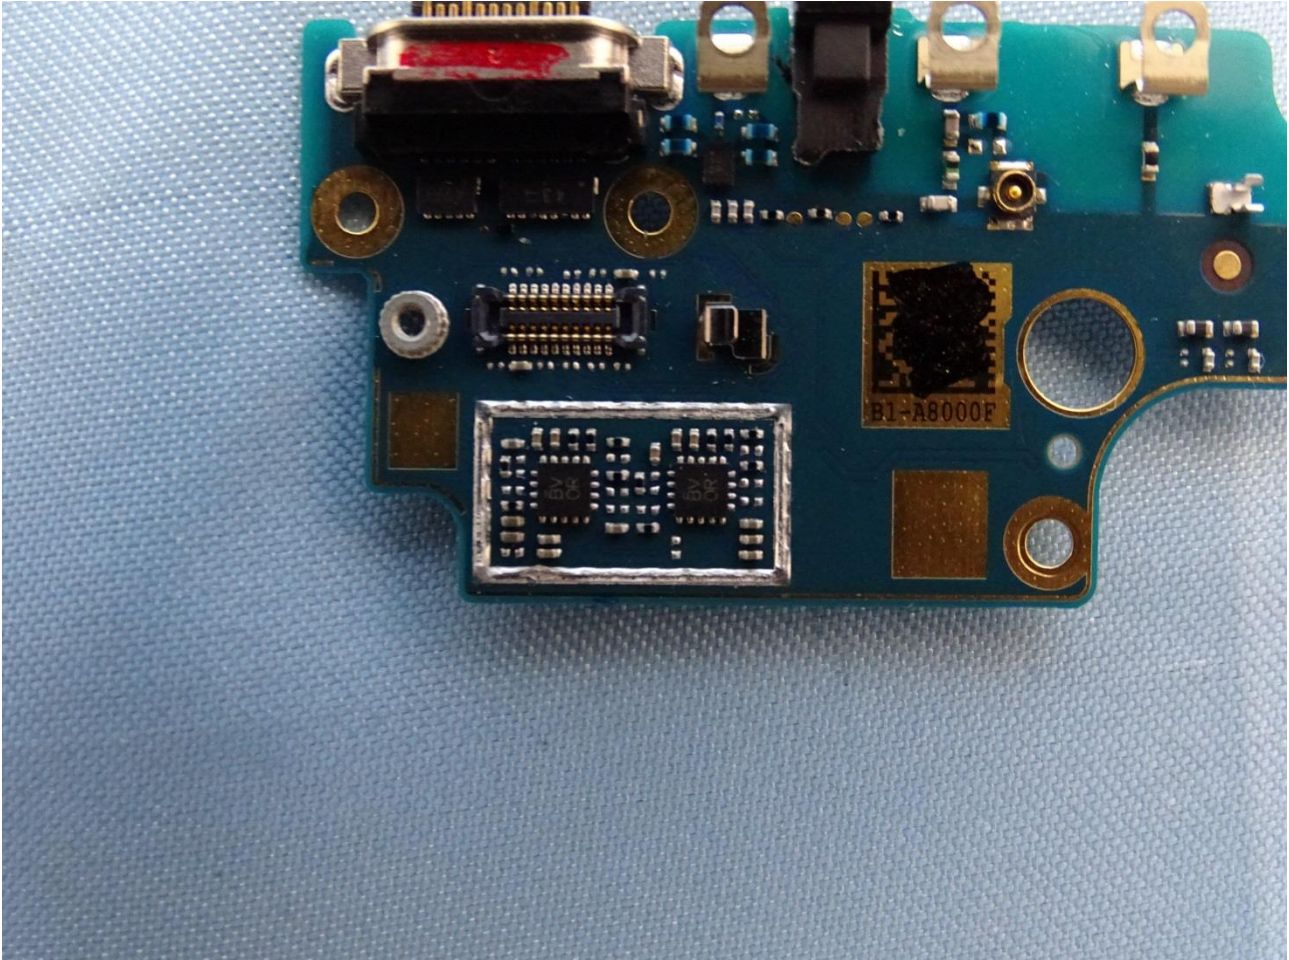

Brand Name: NOKIA / Model Name: TA-1004