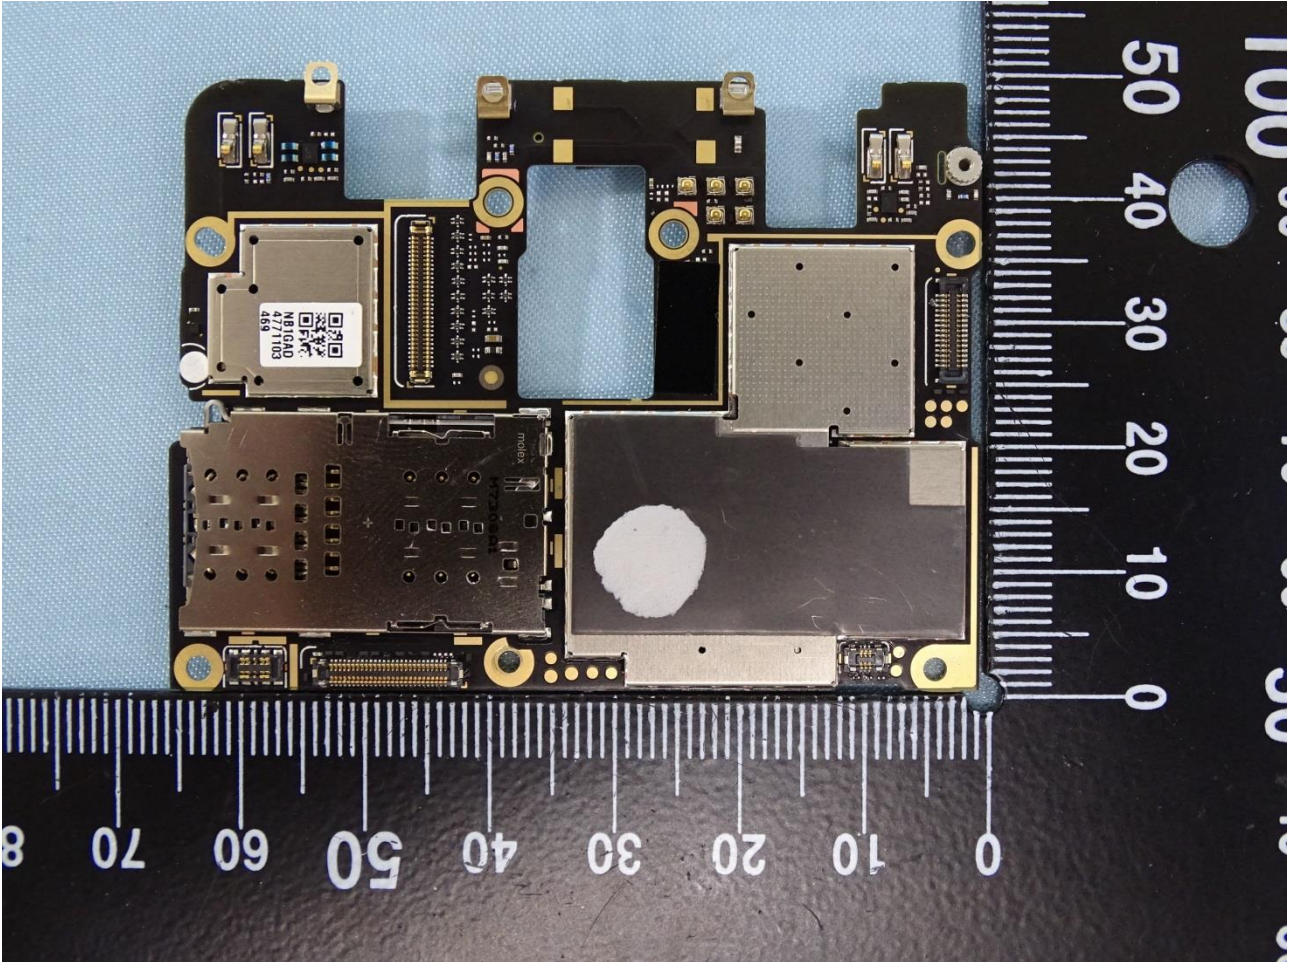

Brand Name: NOKIA / Model Name: TA-1004