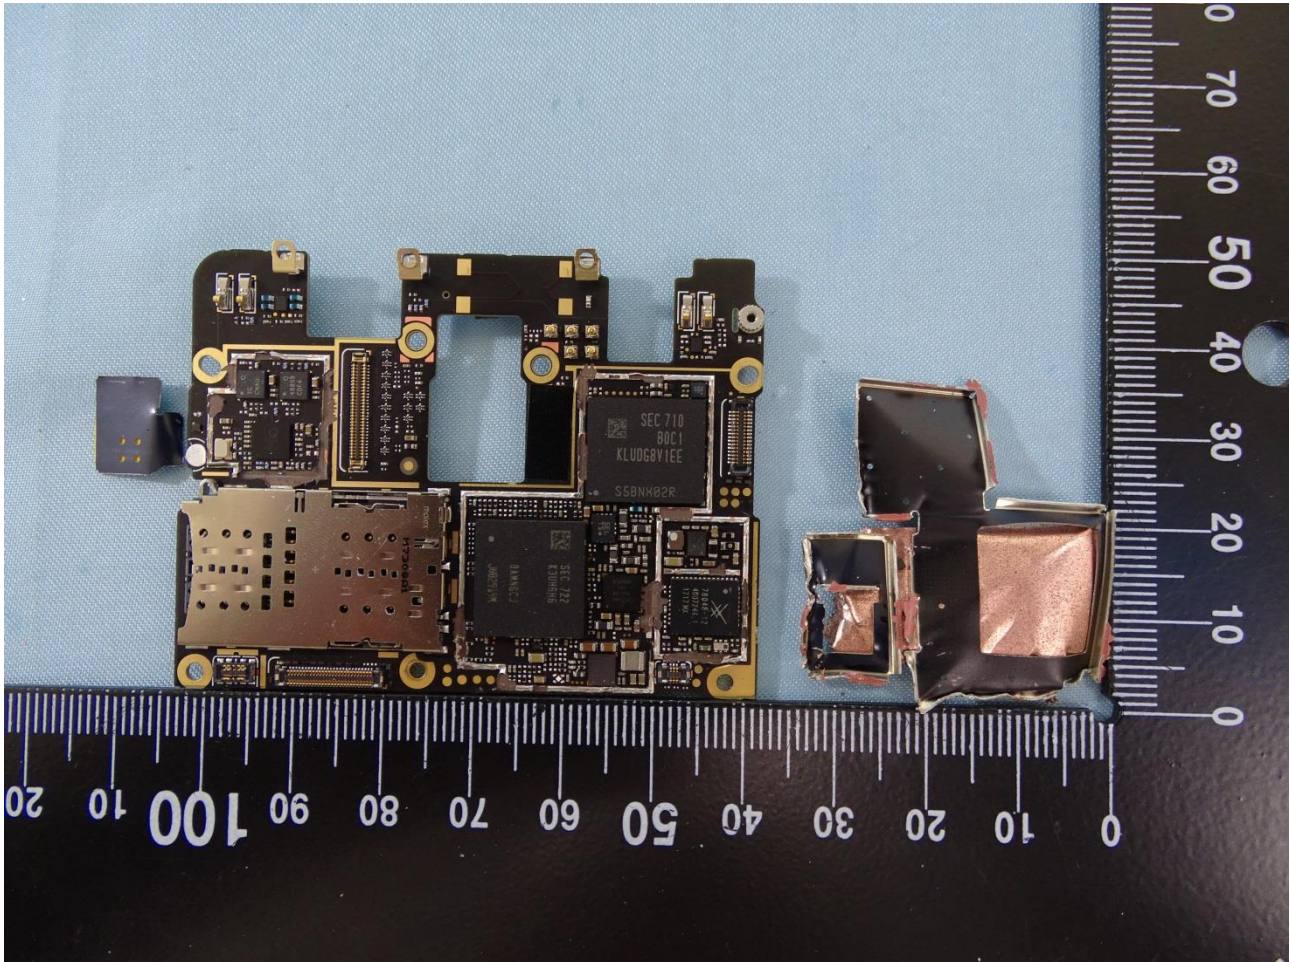

Brand Name: NOKIA / Model Name: TA-1004