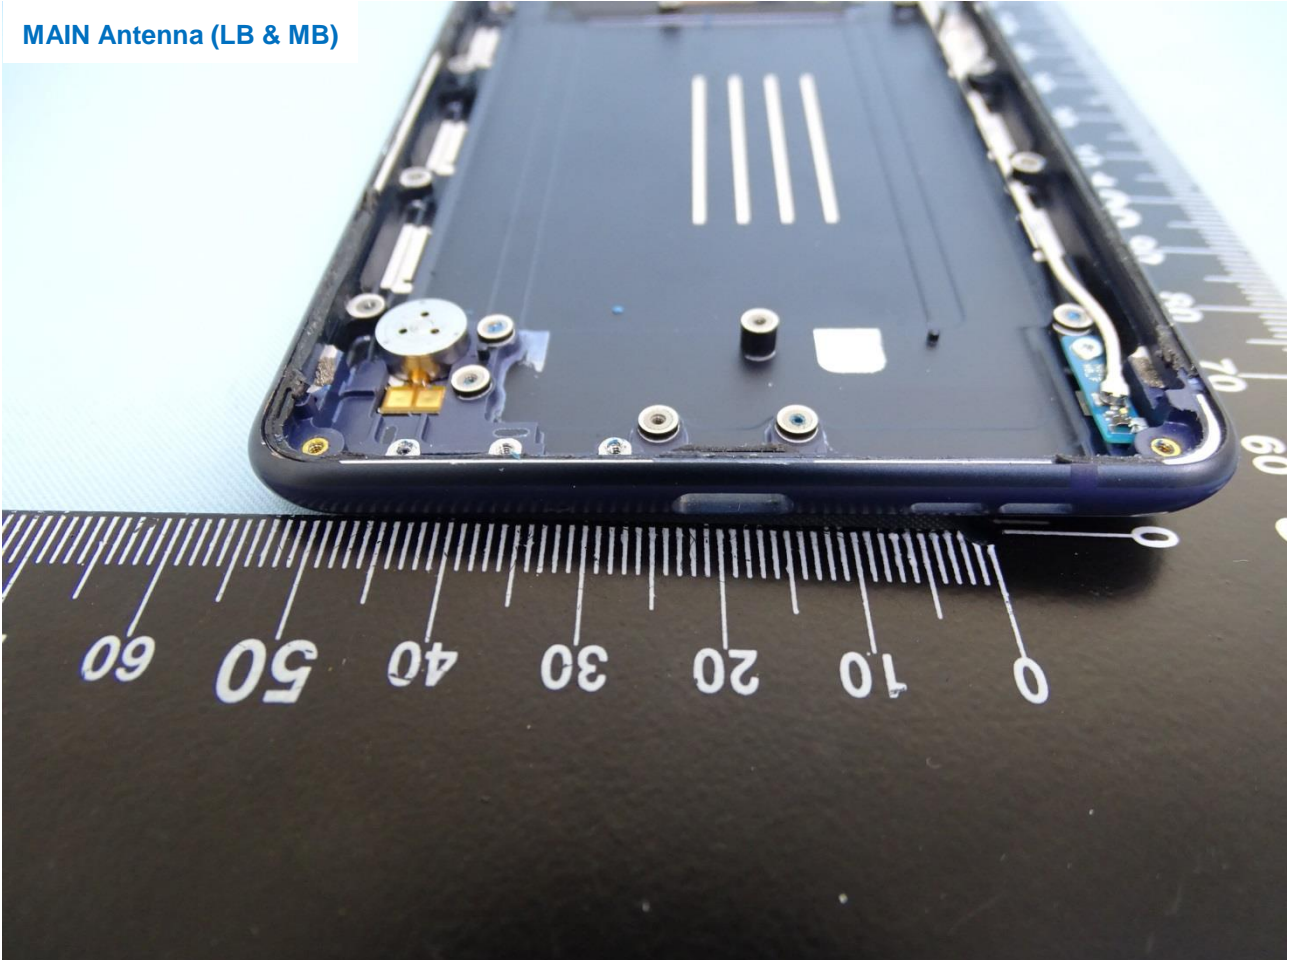

Brand Name: NOKIA / Model Name: TA-1004

Brand Name: NOKIA / Model Name: TA-1004

Main Antenna (HB)

Brand Name: NOKIA / Model Name: TA-1004

Brand Name: NOKIA / Model Name: TA-1004

Brand Name: NOKIA / Model Name: TA-1004

MAIN Antenna (LB & MB)

Brand Name: NOKIA / Model Name: TA-1004

DIV Antenna (HB)

Brand Name: NOKIA / Model Name: TA-1004

Brand Name: NOKIA / Model Name: TA-1004

DIV Antenna (LB & MB)

Brand Name: NOKIA / Model Name: TA-1004