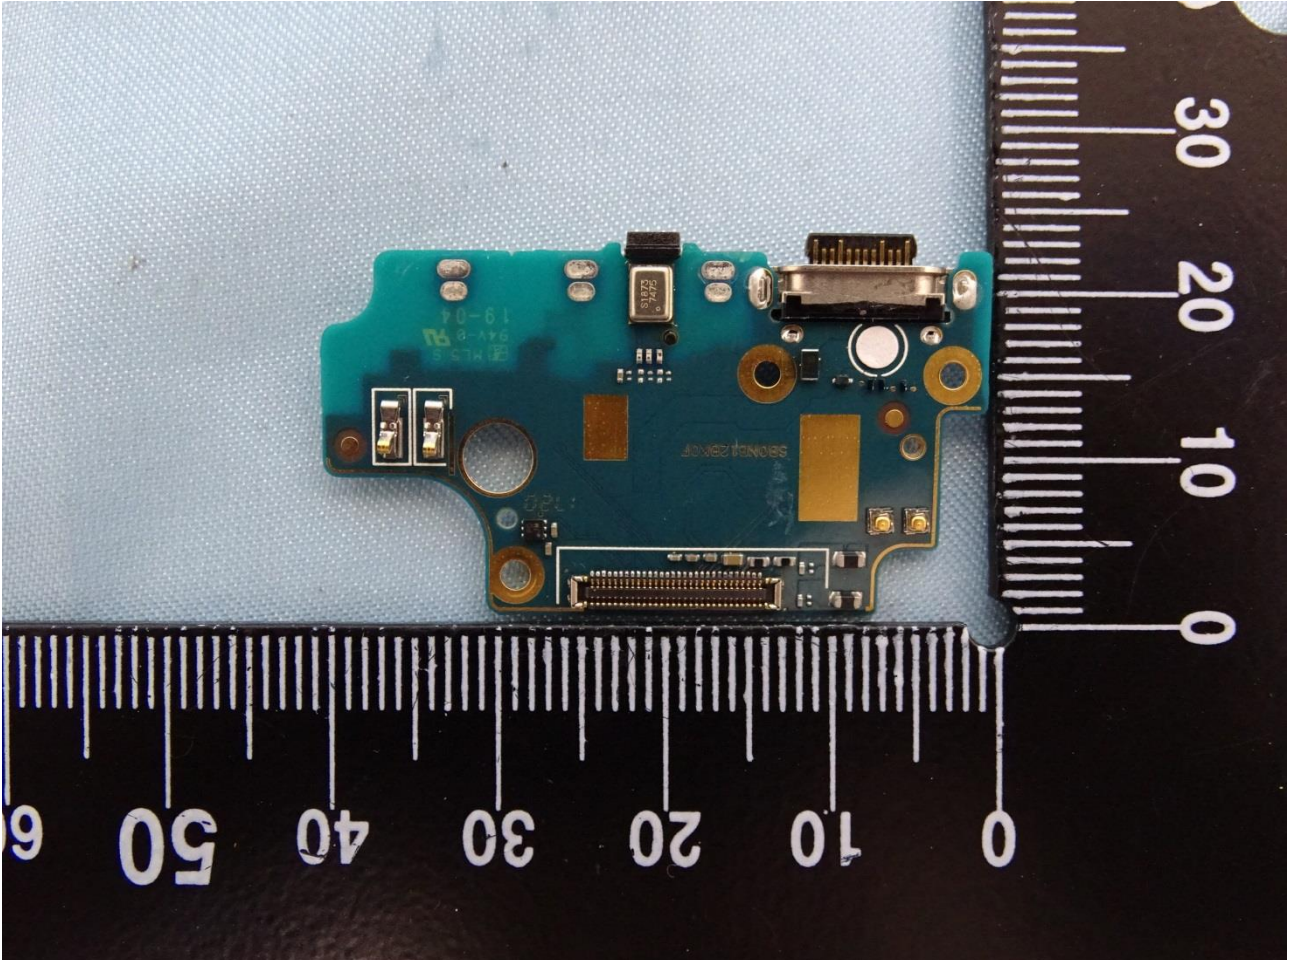

Brand Name: NOKIA / Model Name: TA-1004

Brand Name: NOKIA / Model Name: TA-1004

Brand Name: NOKIA / Model Name: TA-1004

Brand Name: NOKIA / Model Name: TA-1004

Brand Name: NOKIA / Model Name: TA-1004

Brand Name: NOKIA / Model Name: TA-1004

Brand Name: NOKIA / Model Name: TA-1004

Brand Name: NOKIA / Model Name: TA-1004

Brand Name: NOKIA / Model Name: TA-1004

Brand Name: NOKIA / Model Name: TA-1004

Brand Name: NOKIA / Model Name: TA-1004

WLAN & Bluetooth & Ant+ Antenna

Brand Name: NOKIA / Model Name: TA-1004

Brand Name: NOKIA / Model Name: TA-1004

Main Antenna (HB)

Brand Name: NOKIA / Model Name: TA-1004

Brand Name: NOKIA / Model Name: TA-1004

Brand Name: NOKIA / Model Name: TA-1004