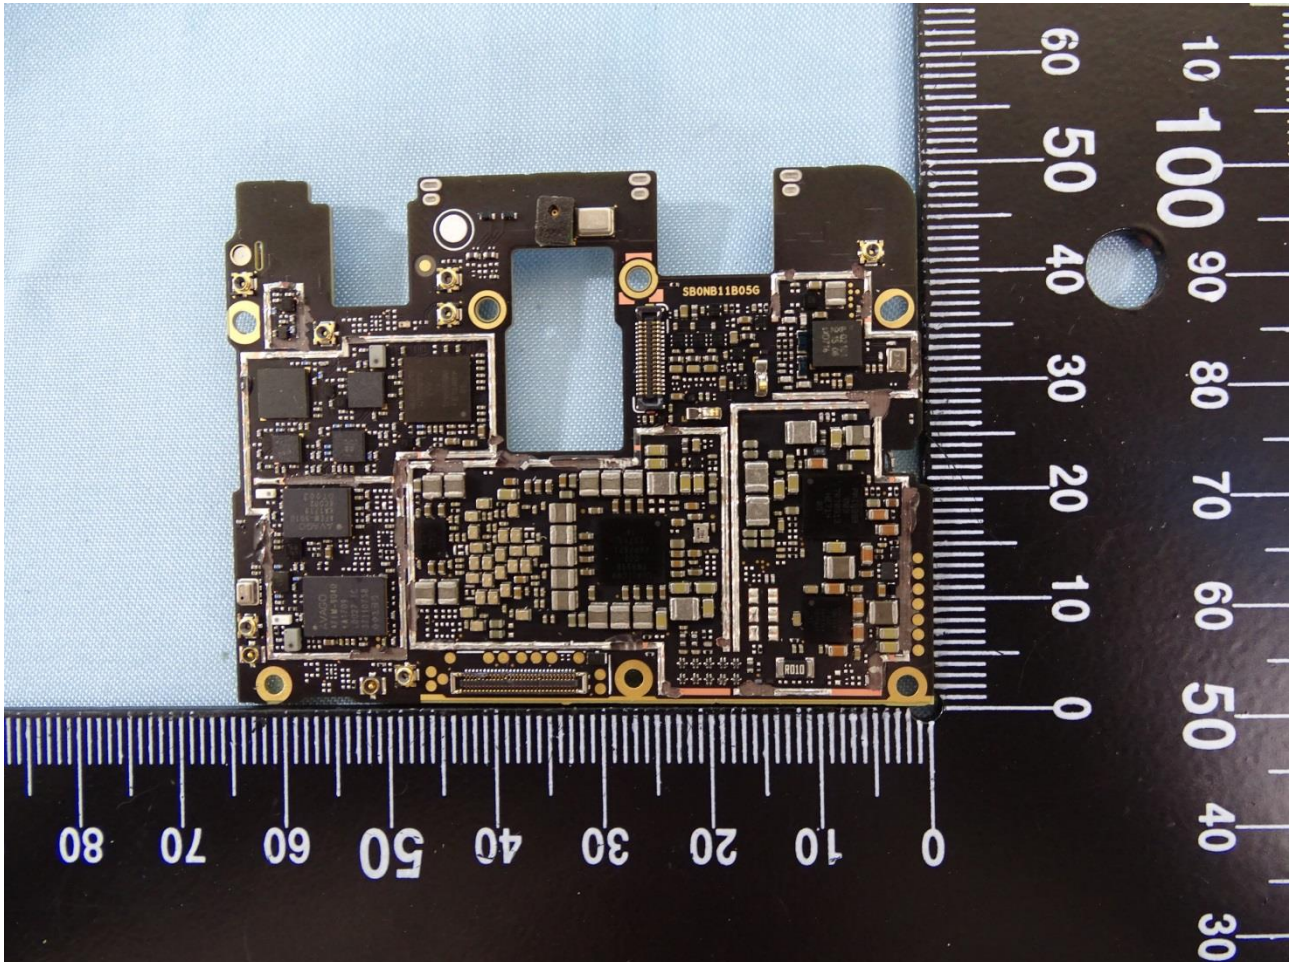

Brand Name: NOKIA / Model Name: TA-1004