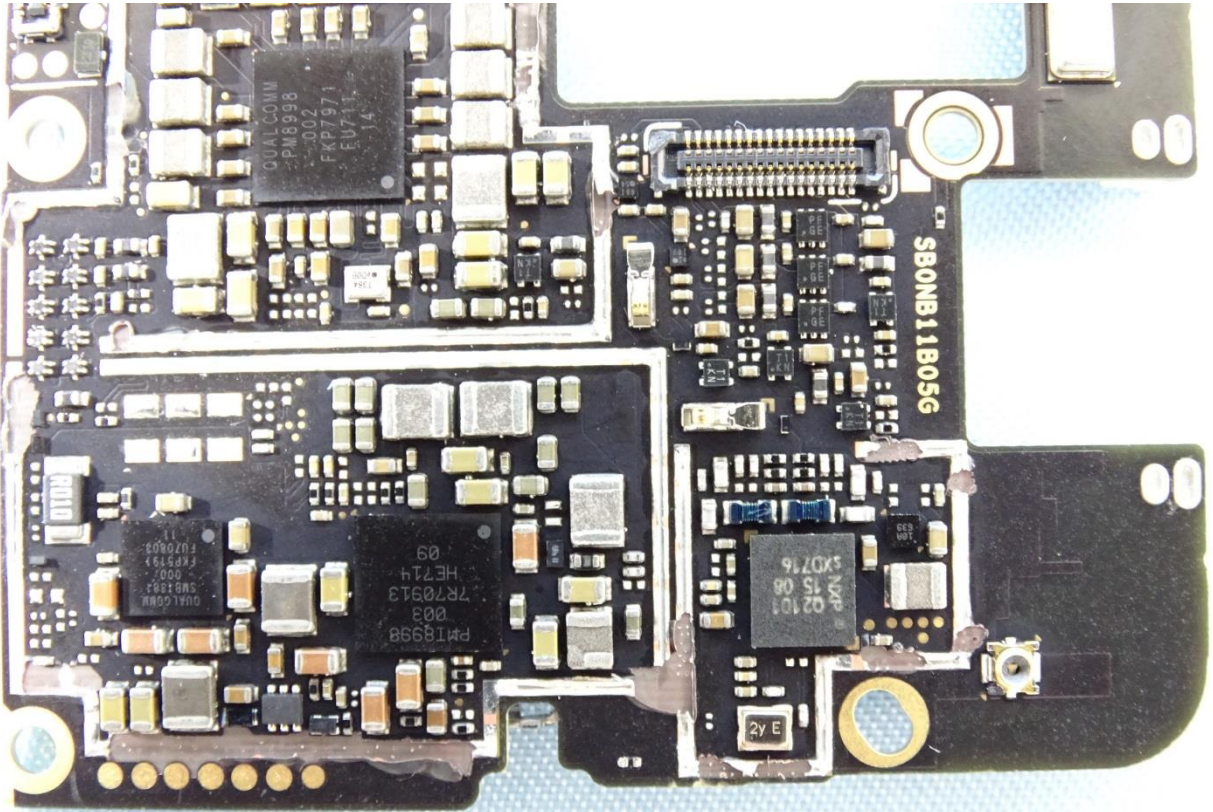

Brand Name: NOKIA / Model Name: TA-1004