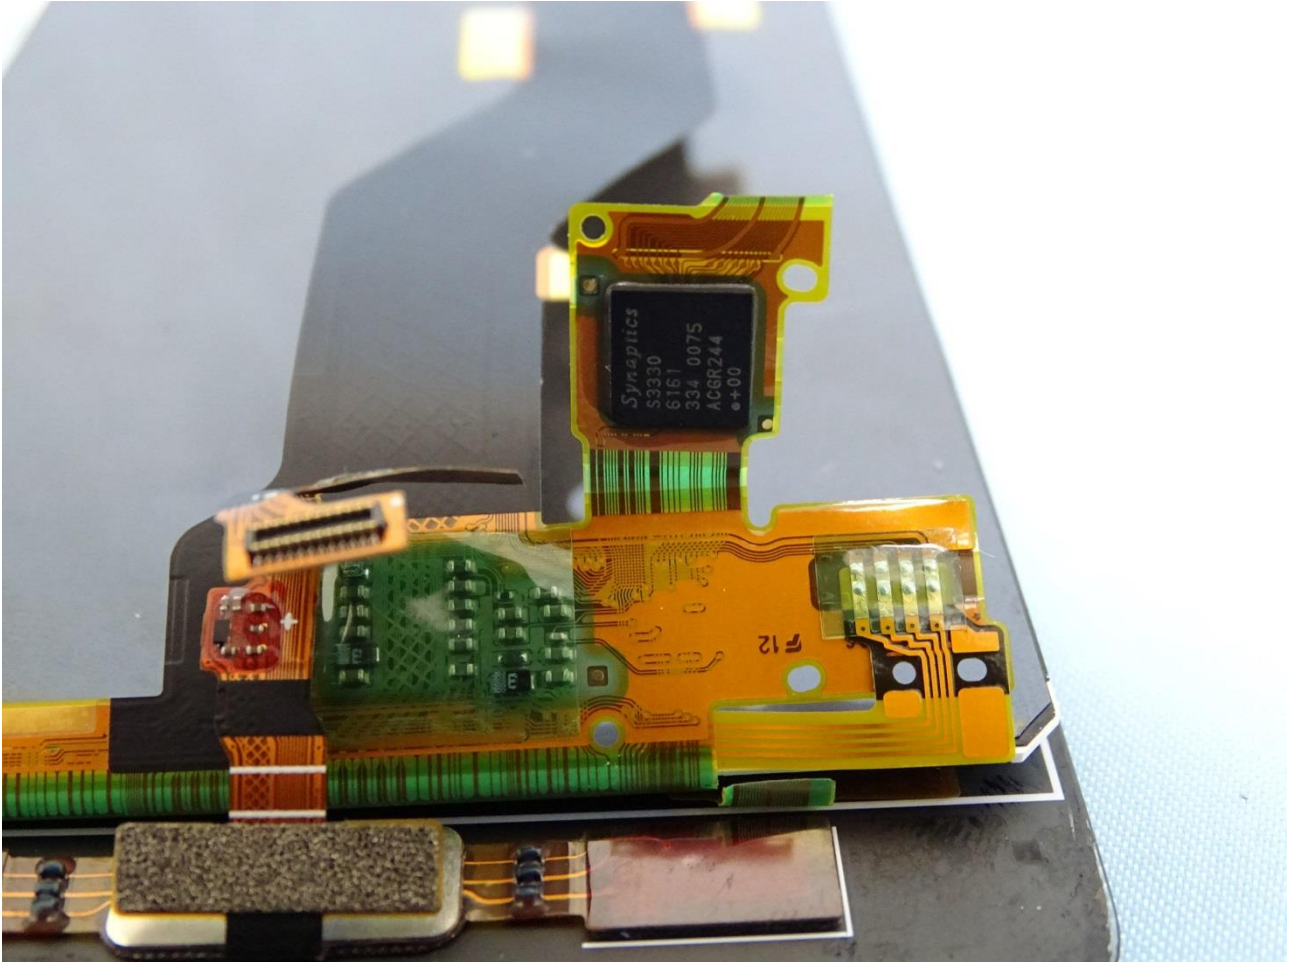

Brand Name: NOKIA / Model Name: TA-1004