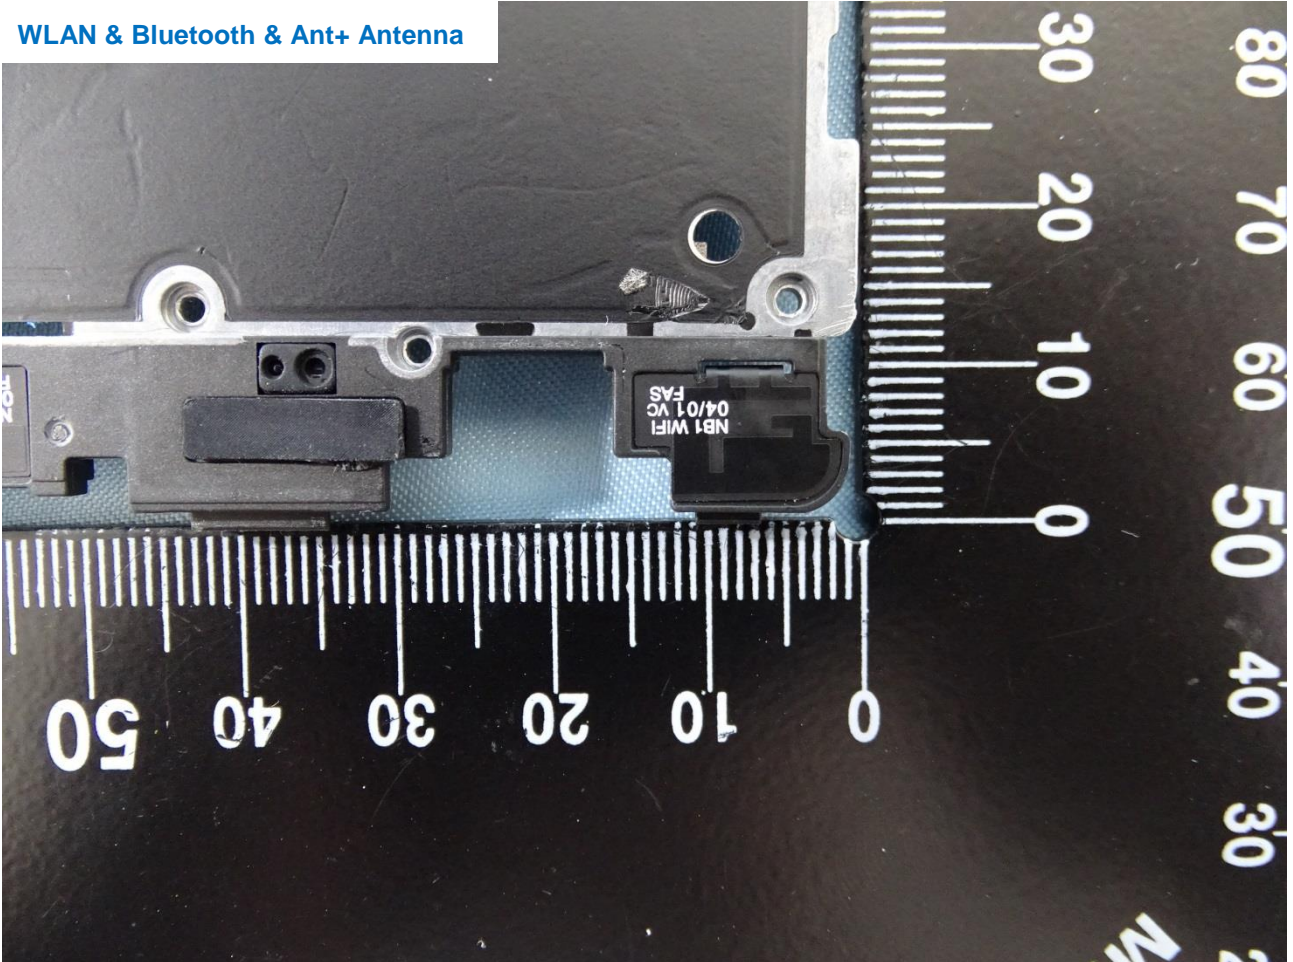

Brand Name: NOKIA / Model Name: TA-1004

Brand Name: NOKIA / Model Name: TA-1004

Brand Name: NOKIA / Model Name: TA-1004

Brand Name: NOKIA / Model Name: TA-1004

Brand Name: NOKIA / Model Name: TA-1004

WLAN & Bluetooth & Ant+ Antenna

Brand Name: NOKIA / Model Name: TA-1004

Brand Name: NOKIA / Model Name: TA-1004

Main Antenna (HB)

Brand Name: NOKIA / Model Name: TA-1004

Brand Name: NOKIA / Model Name: TA-1004

Brand Name: NOKIA / Model Name: TA-1004