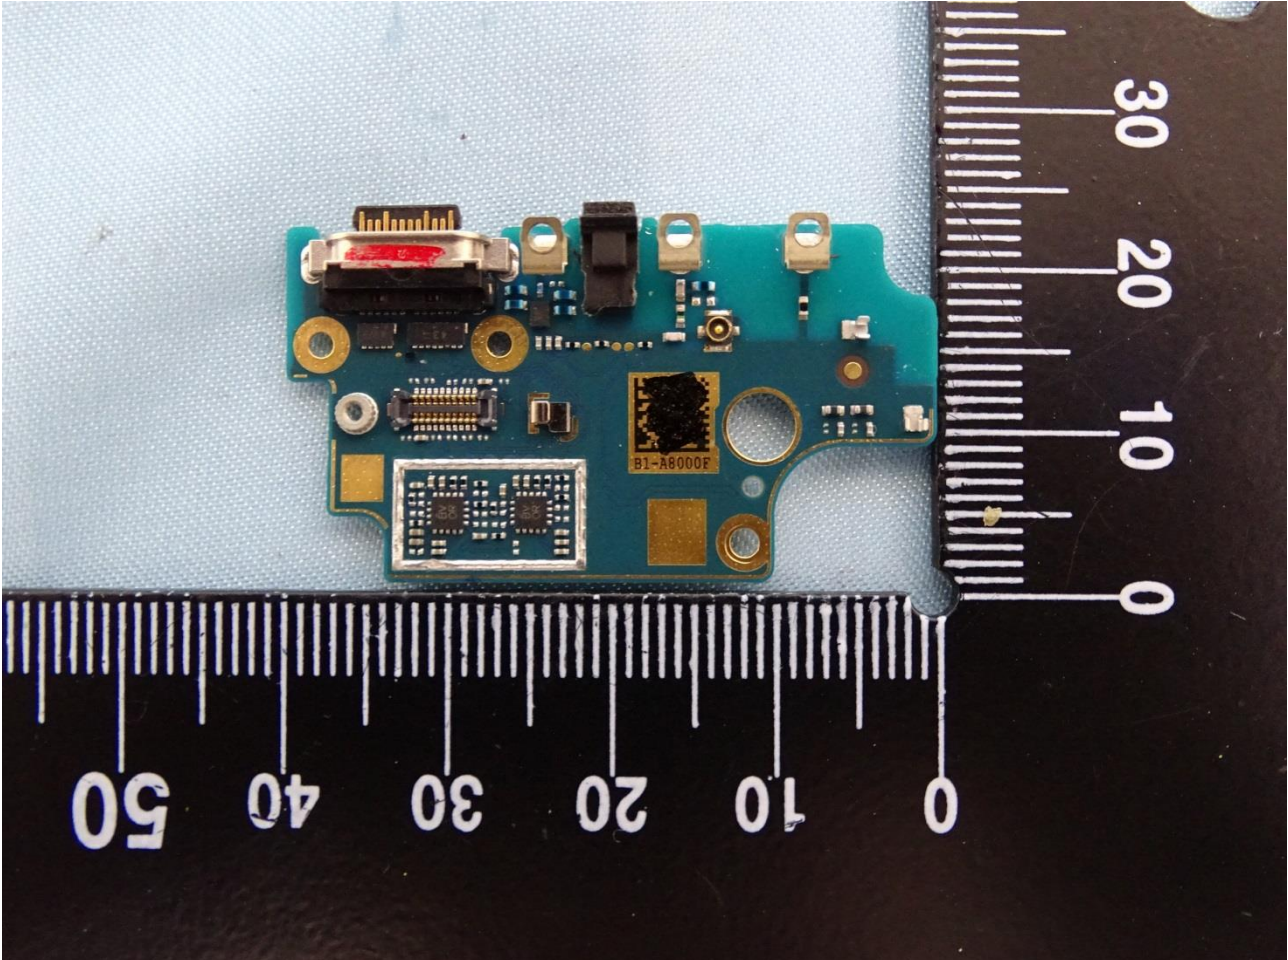

Brand Name: NOKIA / Model Name: TA-1004