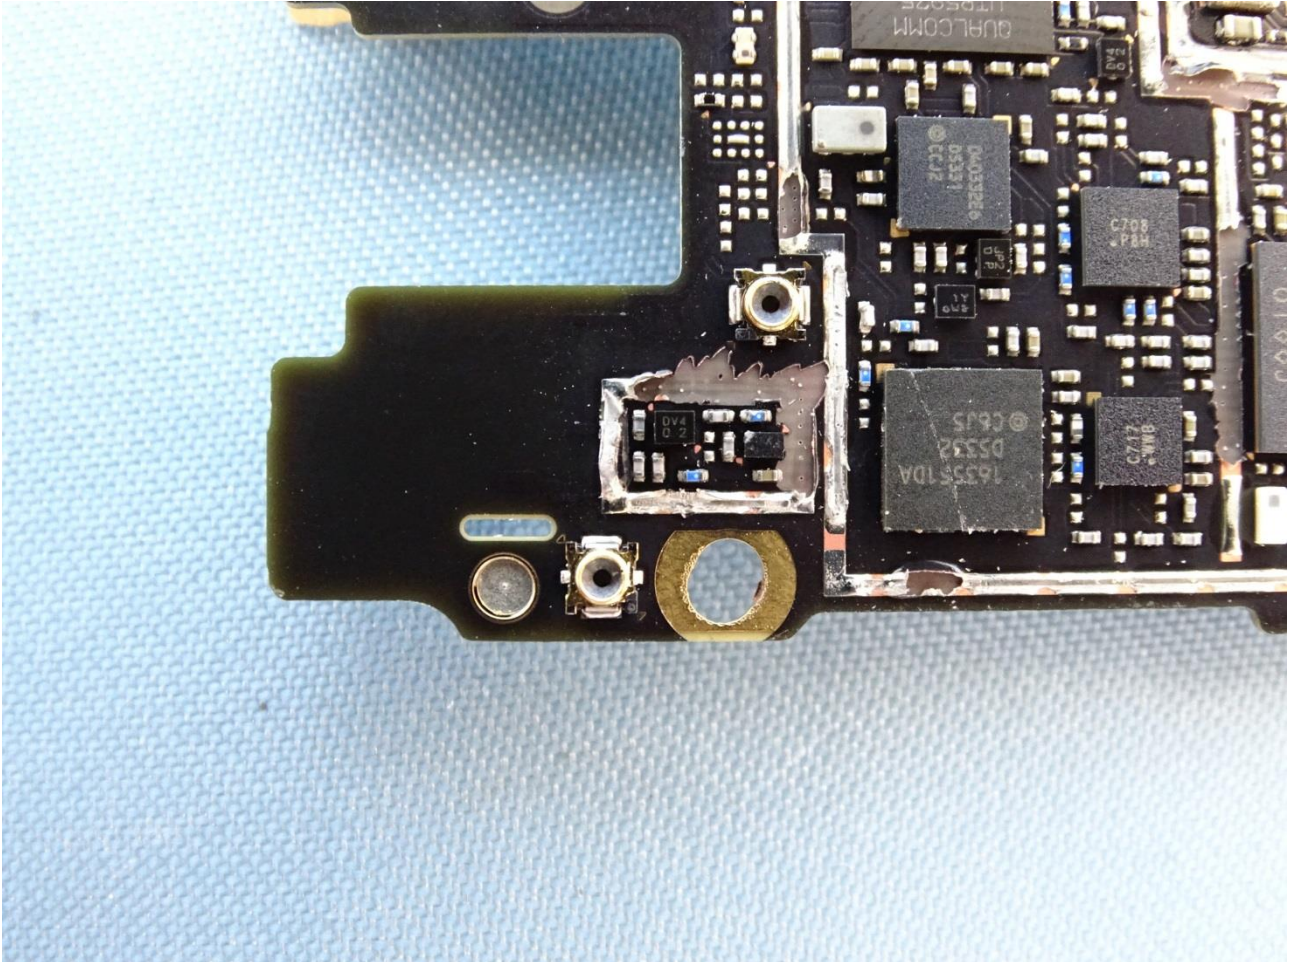

Brand Name: NOKIA / Model Name: TA-1004