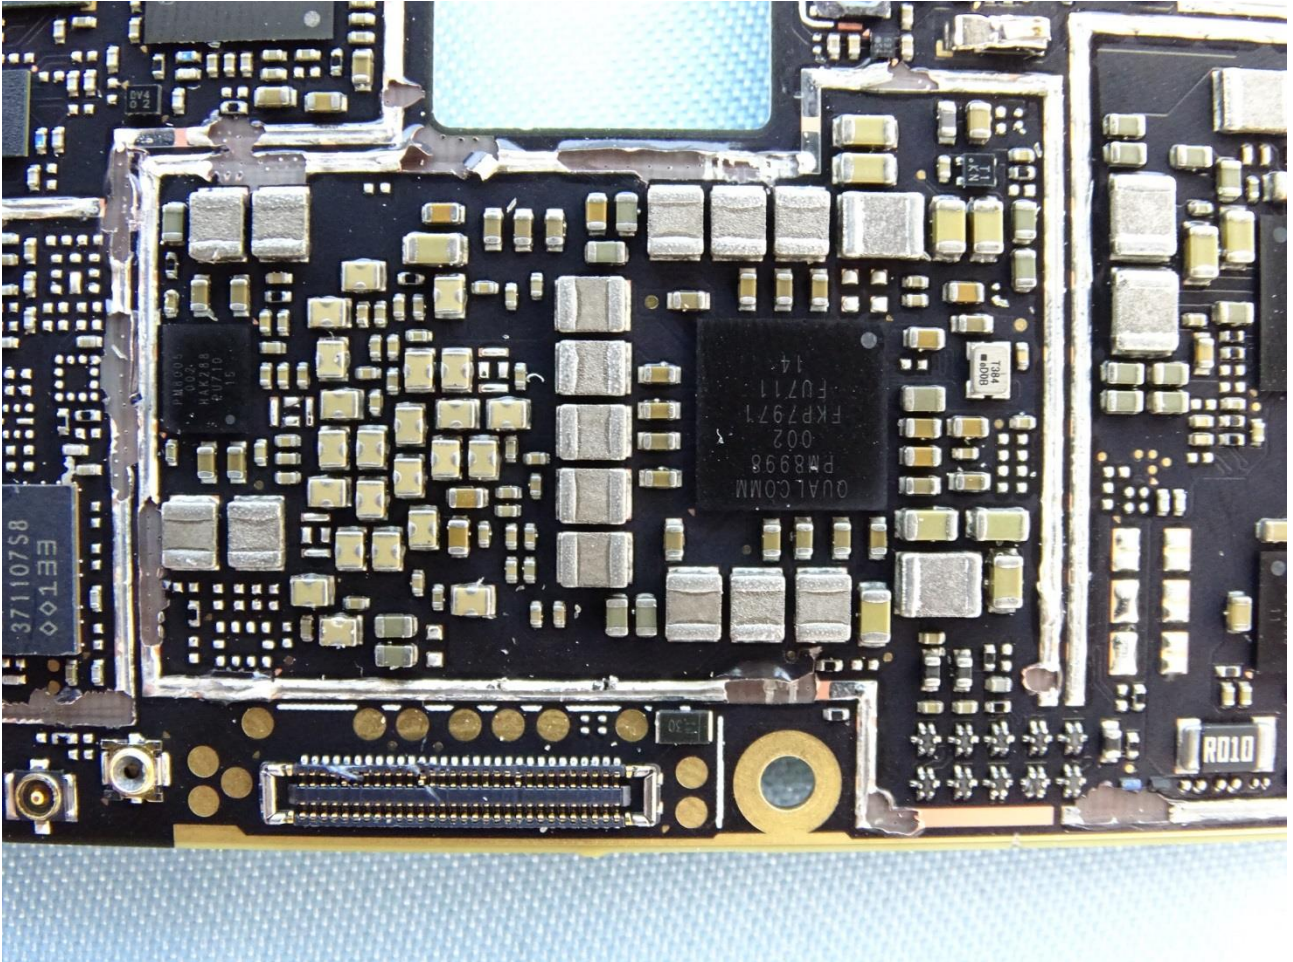

Brand Name: NOKIA / Model Name: TA-1004