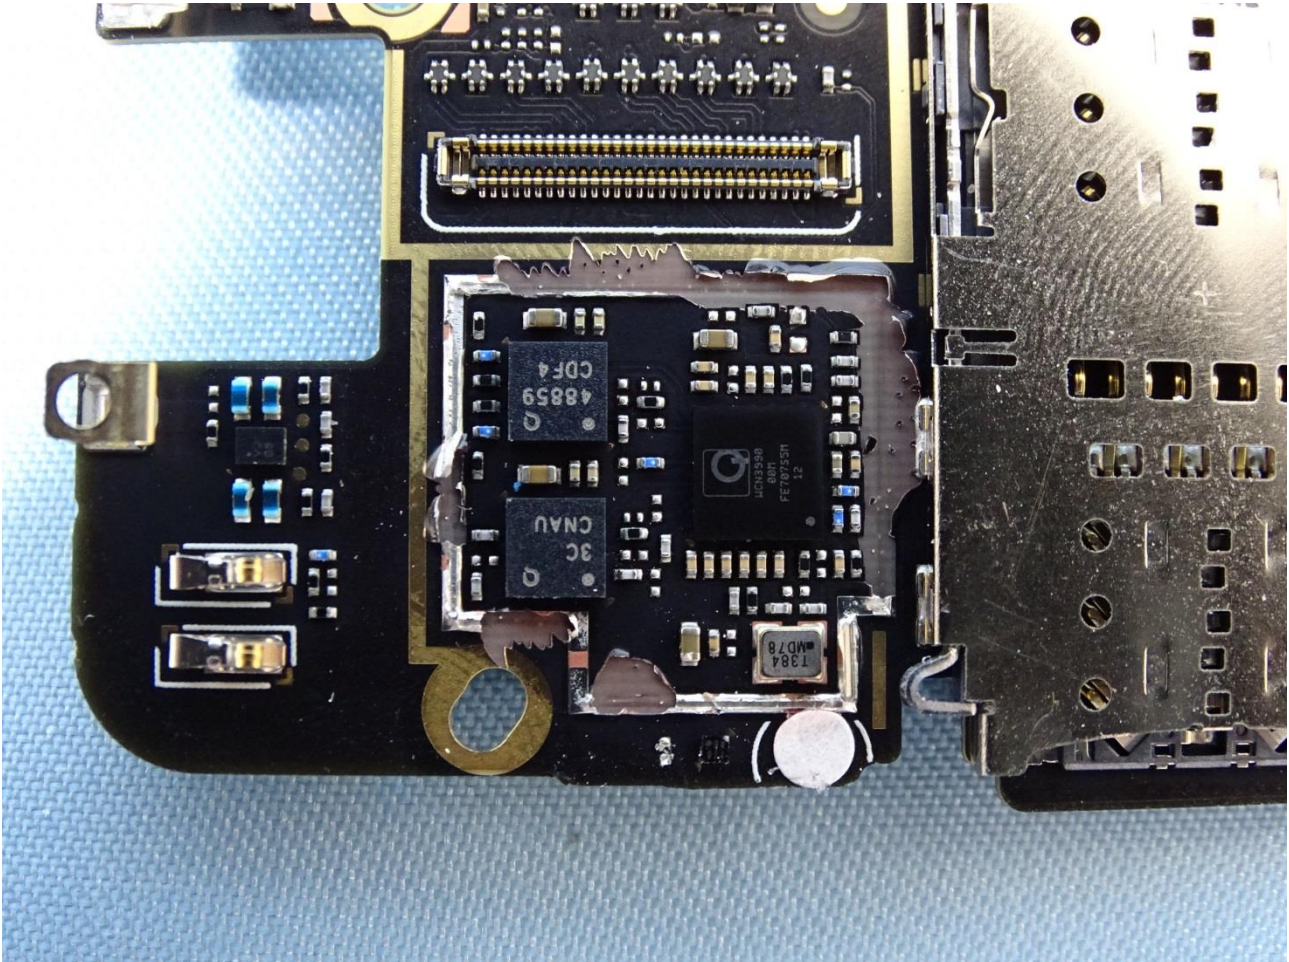

Brand Name: NOKIA / Model Name: TA-1004