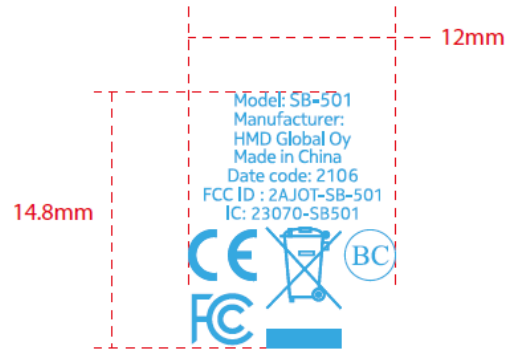

FCC ID and IC Label Location

12mm*14.8mm

FCC ID: 2AJOT-SB-501
IC: 23070-SB501
SB-401