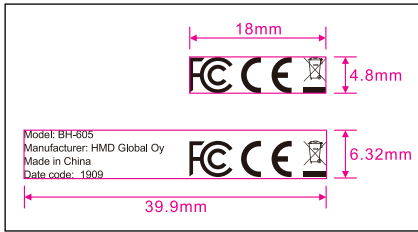

# BH-605

Device\_BLACK  
 Laser marking  
 Arial, 1.0mm  
 Color: Pantone Cool Gray 10C

Bottom View

Device\_GREY  
 Laser marking  
 Arial, 1.0mm  
 Color: Pantone Cool Gray 6C

Bottom View