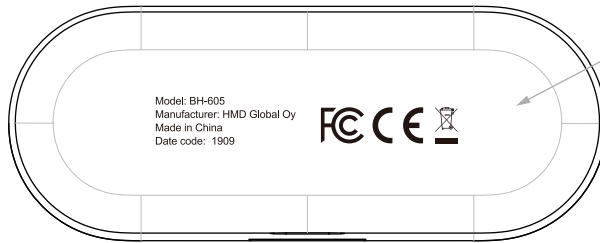

# BH-605

Device\_BLACK  
 Laser marking  
 Arial, 1.0mm  
 Color: Pantone Cool Gray 10C

Bottom View

Device\_GREY  
 Laser marking  
 Arial, 1.0mm  
 Color: Pantone Cool Gray 6C

Bottom View