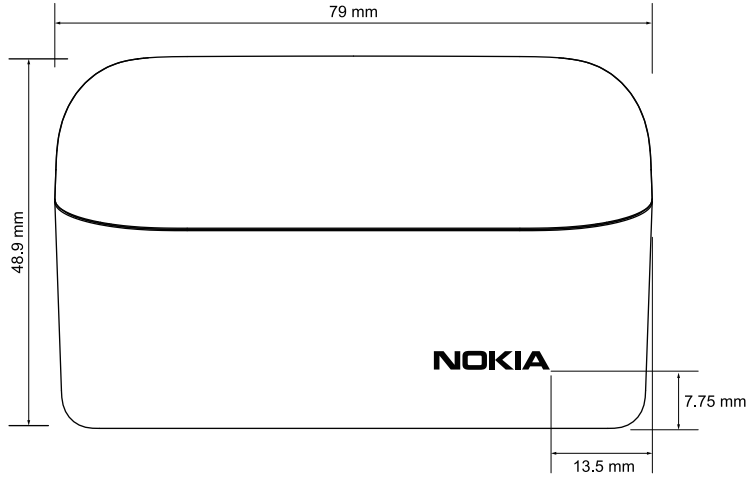

# BH-605

Device\_BLACK  
 Laser marking  
 Arial, 1.0mm  
 Color: Pantone Cool Gray 10C

Bottom View

Device\_GREY  
 Laser marking  
 Arial, 1.0mm  
 Color: Pantone Cool Gray 6C

Bottom View