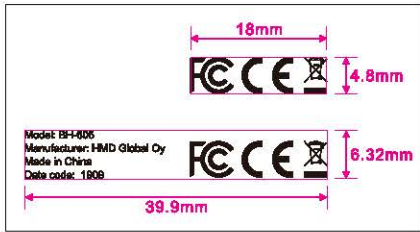

BH-605

Bottom View

Device_BLACK
 Laser marking
 Arial, 1.0mm
 Color: Pantone Cool Gray 10C

Bottom View

Device_GREY
 Laser marking
 Arial, 1.0mm
 Color: Pantone Cool Gray 6C