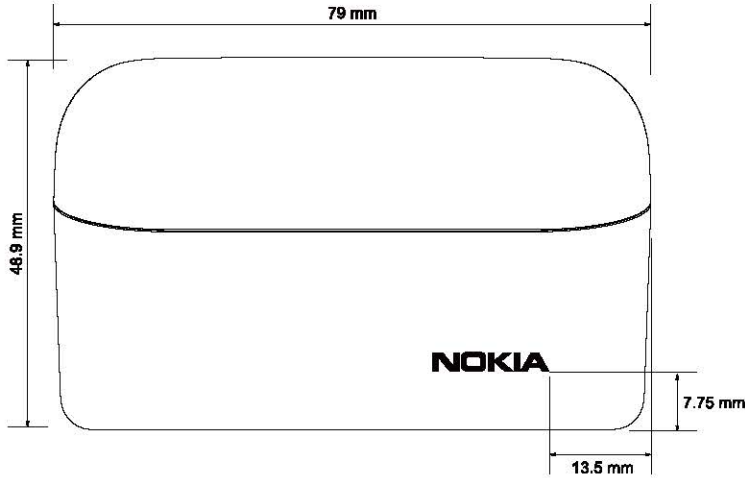

BH-605

Bottom View

Device_BLACK
 Laser marking
 Arial, 1.0mm
 Color: Pantone Cool Gray 10C

Bottom View

Device_GREY
 Laser marking
 Arial, 1.0mm
 Color: Pantone Cool Gray 6C