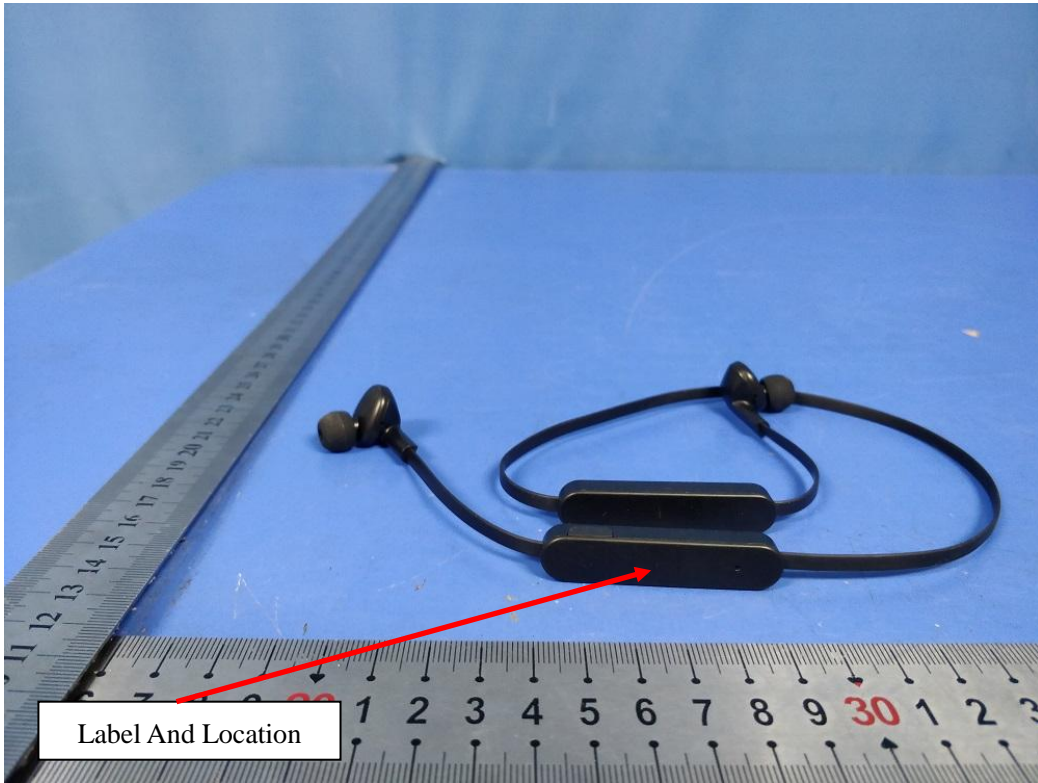

LABEL AND LOCATION

Model No.: T00215
FCC ID: 2AJOO-T4W01
Battery: 3.7V⁻, 140mAh

ize: L1.5cm*W 0.8cm

Label And Location