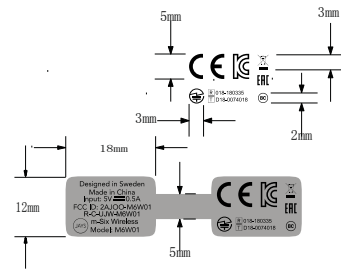

Product artwork

m-Six Wireless

25# PET white material black font

Label Location