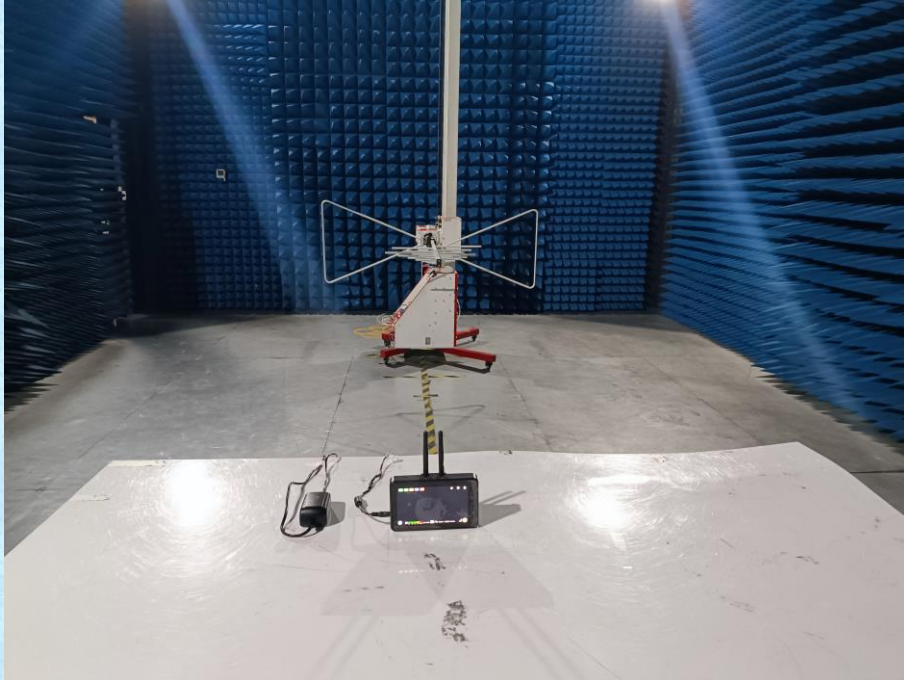

Product Name: Wireless monitor system

Test Model No.: ATOM A5 MONITOR

## Test Setup Photo

Radiated Emission