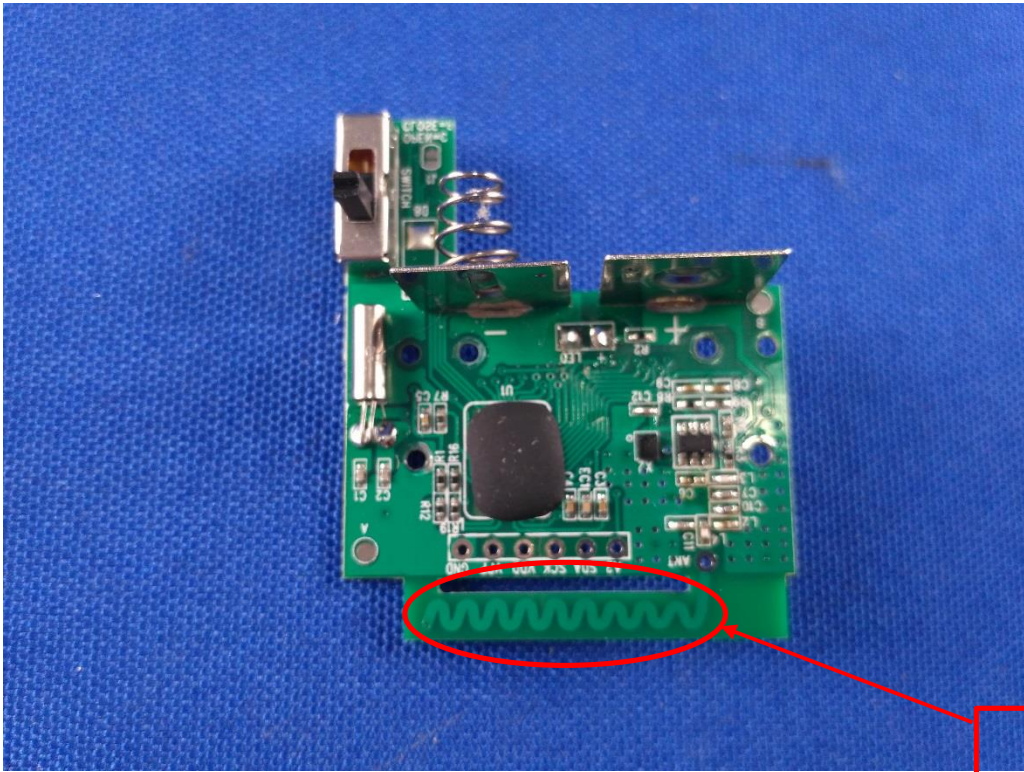

Appendix

Model: AOLD-2056A

Antenna
433.92MHz

Antenna
433.92MHz