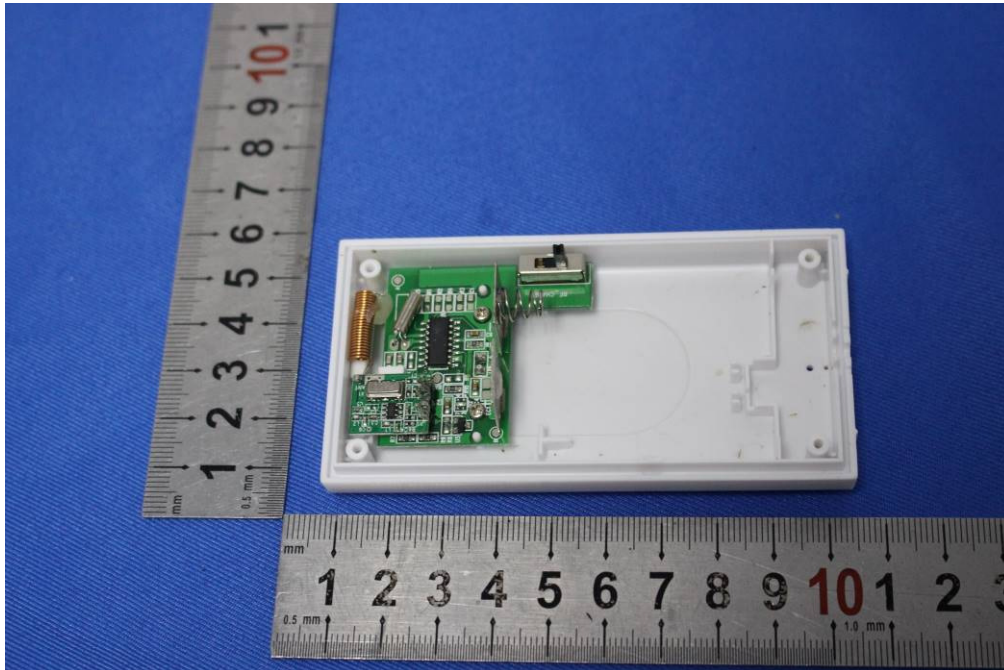

Internal Photos for SZEM1906015252CR

FCC ID: 2AJOATX2022D

1 EUT Constructional Details

Antenna