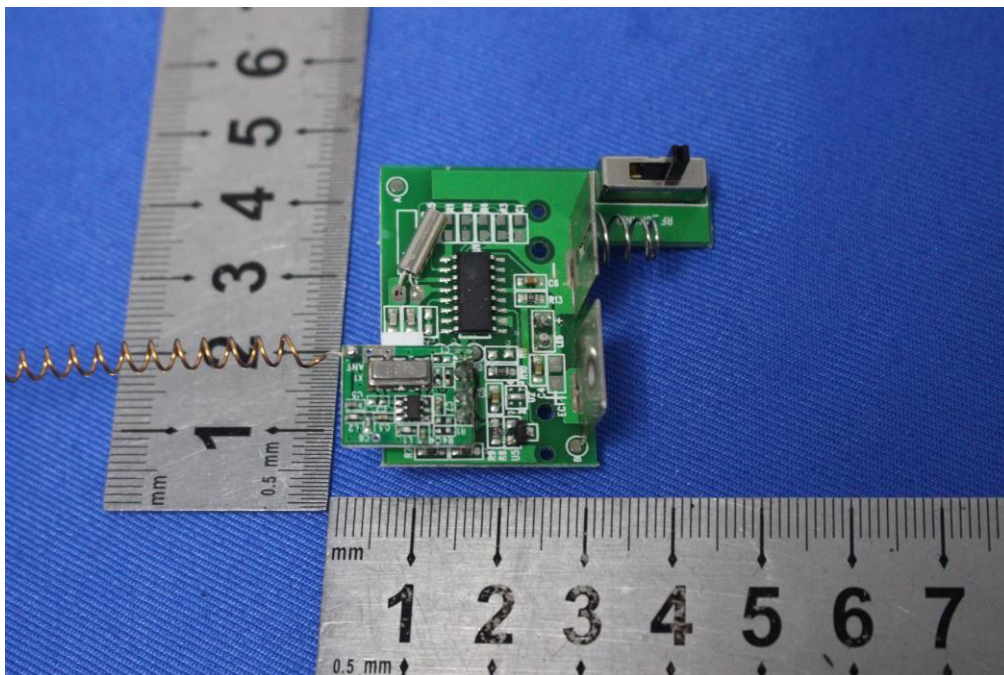

Internal Photos for SZEM1906015252CR

FCC ID: 2AJOATX2022D

1 EUT Constructional Details

Antenna