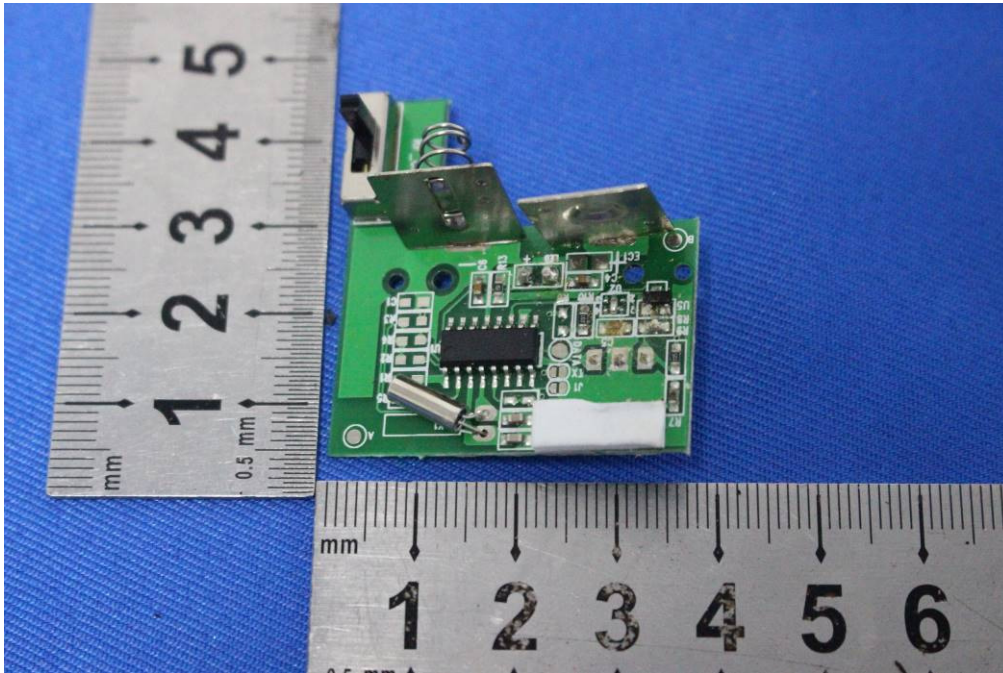

Internal Photos for SZEM1906015252CR

FCC ID: 2AJOATX2022D

1 EUT Constructional Details

Antenna