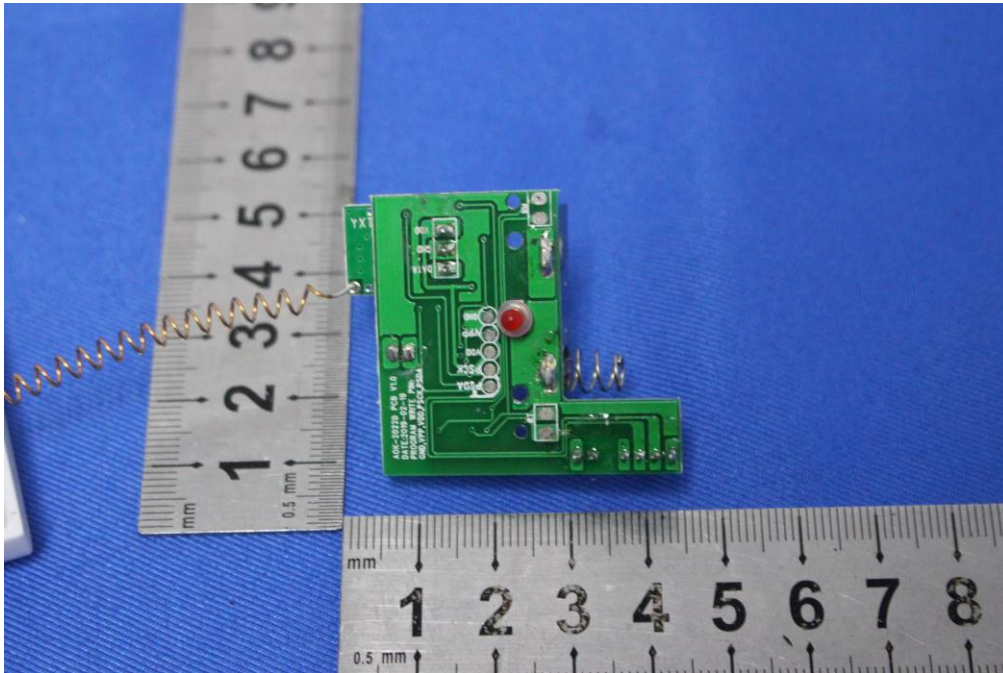

Internal Photos for SZEM1906015252CR

FCC ID: 2AJOATX2022D

1 EUT Constructional Details

Antenna