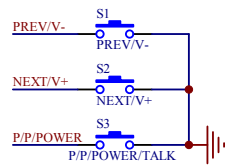

MCU

G-SENSOR

Mic, Earphone

KEY, LED

POWER