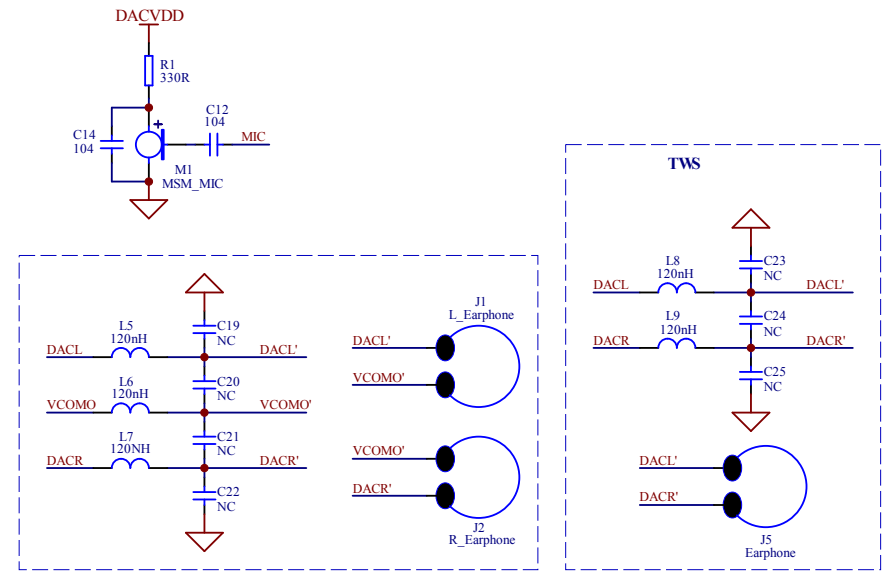

MCU

G-SENSOR

Mic, Earphone

KEY, LED

POWER