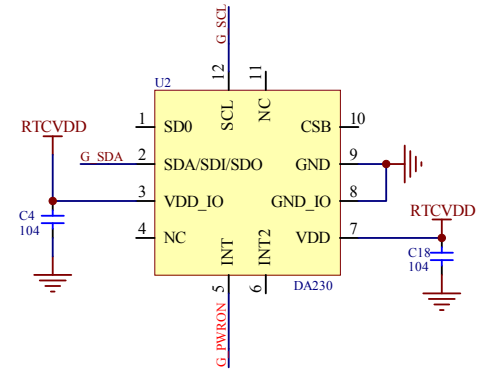

MCU

G-SENSOR

Mic, Earphone

KEY, LED

POWER