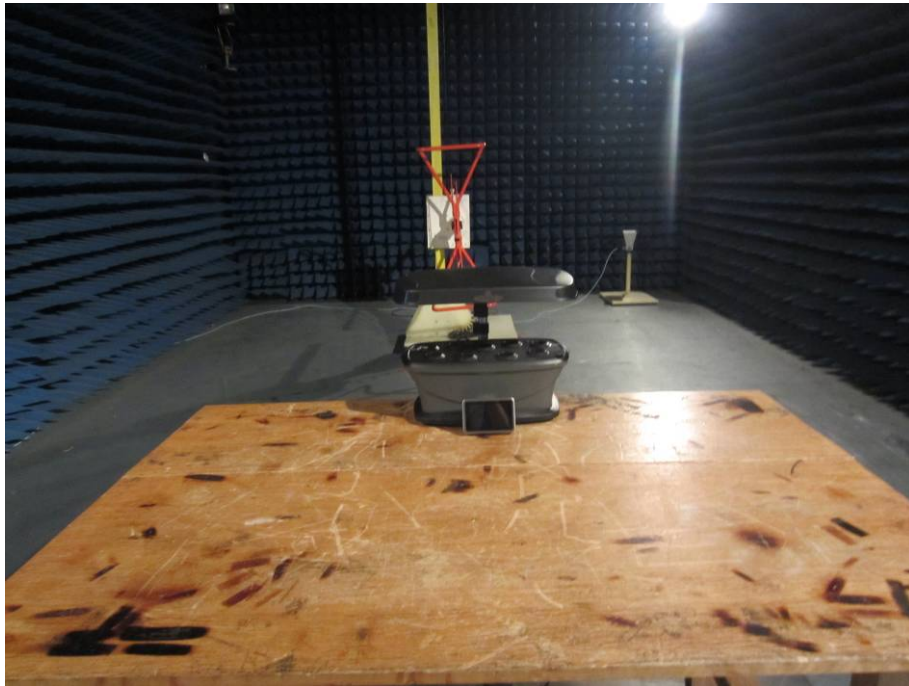

RADIO FREQUENCY

AC POWER LINE CONDUCTED EMISSION

Model No.: 100901-BLK

RADIATED EMISSION TEST SETUP (30 MHz to 1 GHz) FROM 1M-HEIGHT TEST TABLE

RADIATED EMISSION TEST SETUP (ABOVE 1 GHz) FROM 1.5M-HEIGHT TEST TABLE