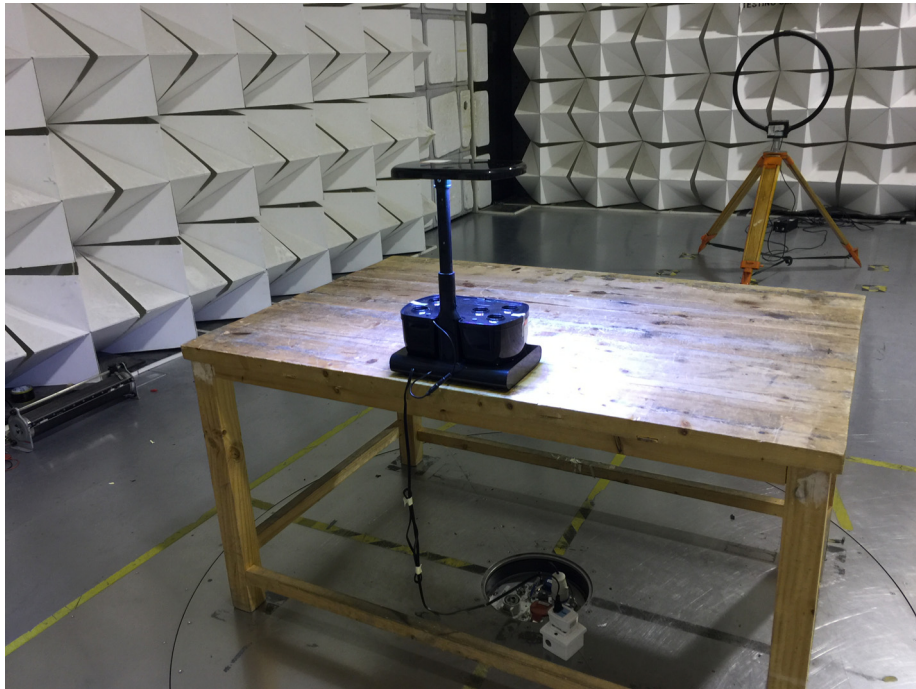

Photographs – Test Setup

Radiated Spurious Emissions

Test frequency 9KHz to 30MHz

Model: 100670-BSS

Model: 100661-BLK

Test frequency from 30MHz to 1GHz

Model: 100670-BSS

Model: 100661-BLK

Test frequency above 1GHz

Model: 100670-BSS

Model: 100661-BLK

Conducted Emission

Model: 100670-BSS

Model: 100661-BLK