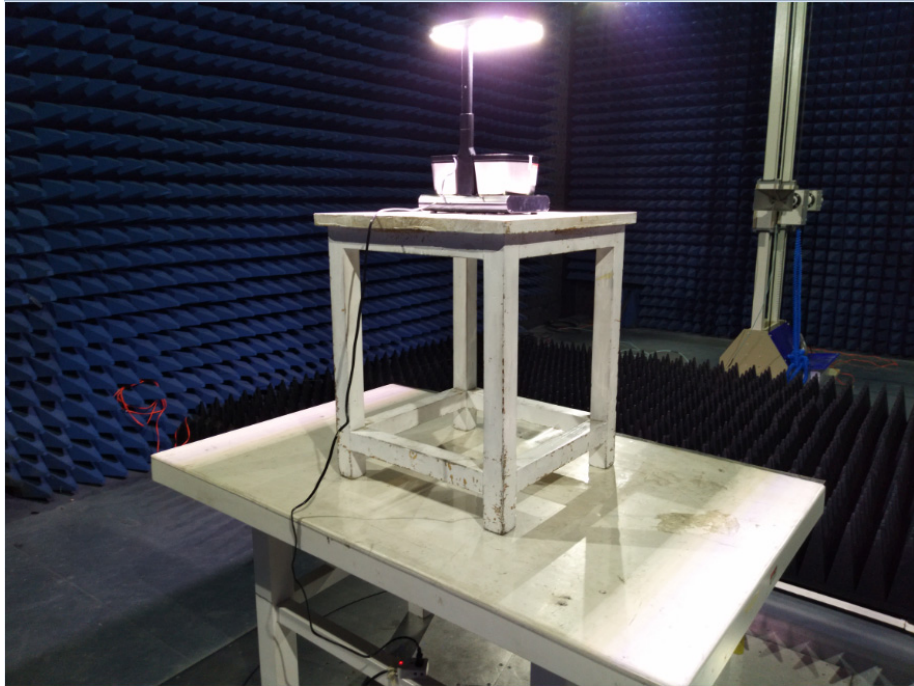

Photographs – Test Setup

Radiated Spurious Emissions

Test frequency 9KHz to 30MHz

Model: 100670-BSS

Model: 100661-BLK

Test frequency from 30MHz to 1GHz

Model: 100670-BSS

Model: 100661-BLK

Test frequency above 1GHz

Model: 100670-BSS

Model: 100661-BLK

Conducted Emission

Model: 100670-BSS

Model: 100661-BLK