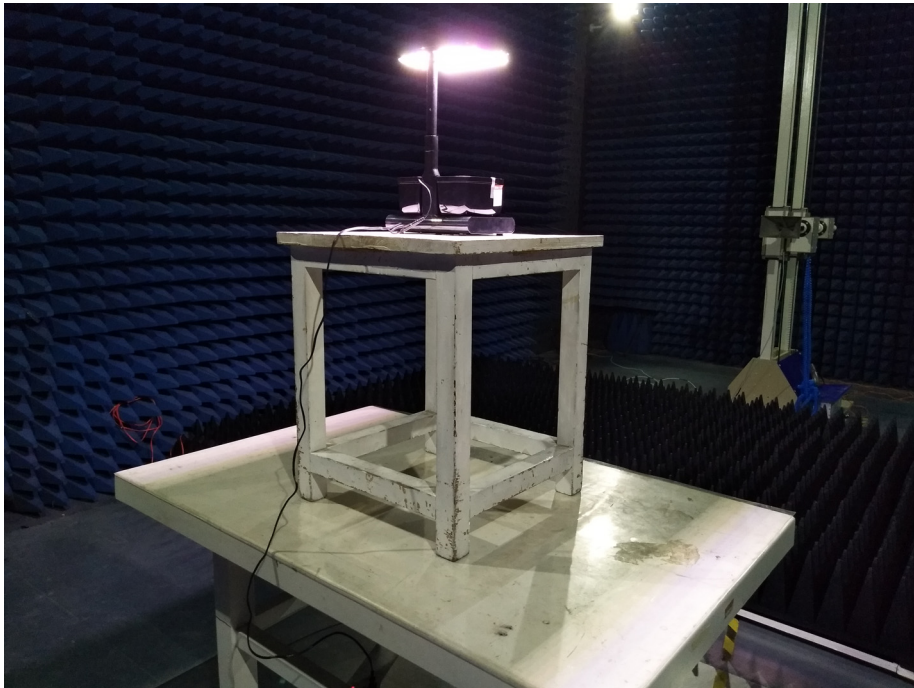

Photographs – Test Setup

Radiated Spurious Emissions

Test frequency 9KHz to 30MHz

Model: 100670-BSS

Model: 100661-BLK

Test frequency from 30MHz to 1GHz

Model: 100670-BSS

Model: 100661-BLK

Test frequency above 1GHz

Model: 100670-BSS

Model: 100661-BLK

Conducted Emission

Model: 100670-BSS

Model: 100661-BLK