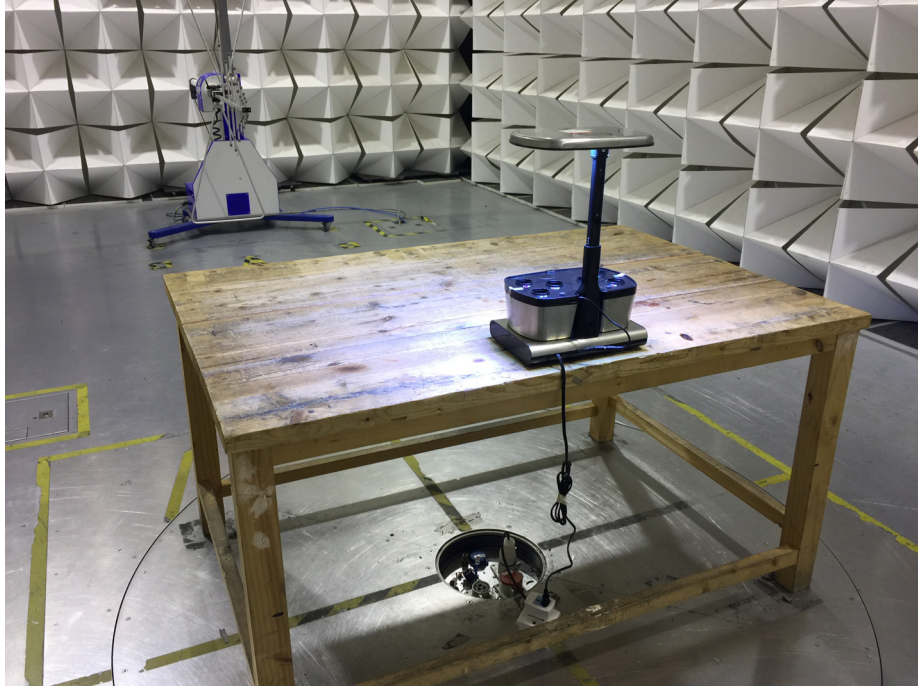

Photographs – Test Setup

Radiated Spurious Emissions

Test frequency 9KHz to 30MHz

Model: 100670-BSS

Model: 100661-BLK

Test frequency from 30MHz to 1GHz

Model: 100670-BSS

Model: 100661-BLK

Test frequency above 1GHz

Model: 100670-BSS

Model: 100661-BLK

Conducted Emission

Model: 100670-BSS

Model: 100661-BLK