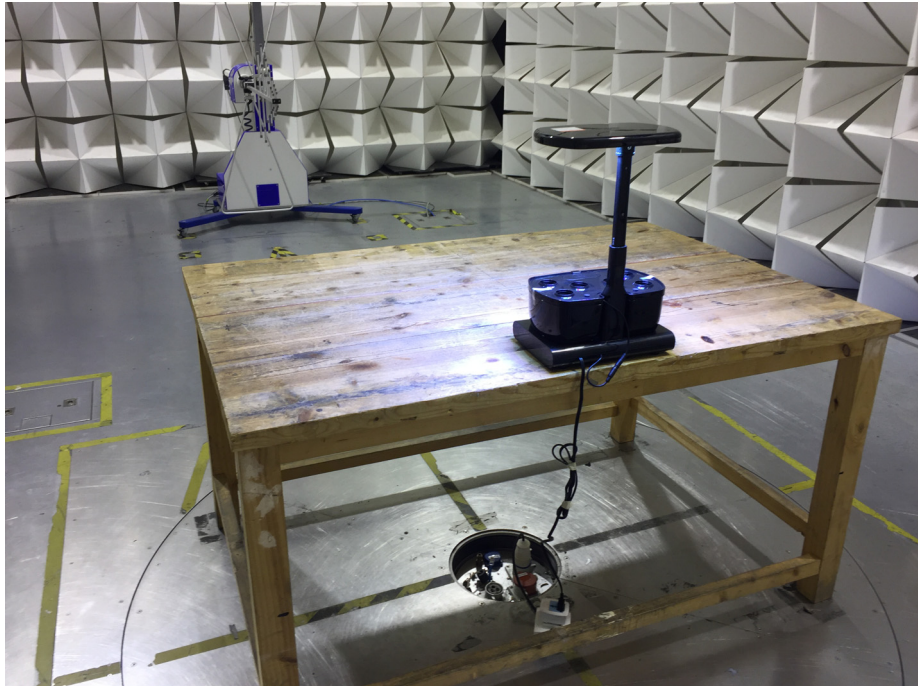

Photographs – Test Setup

Radiated Spurious Emissions

Test frequency 9KHz to 30MHz

Model: 100670-BSS

Model: 100661-BLK

Test frequency from 30MHz to 1GHz

Model: 100670-BSS

Model: 100661-BLK

Test frequency above 1GHz

Model: 100670-BSS

Model: 100661-BLK

Conducted Emission

Model: 100670-BSS

Model: 100661-BLK