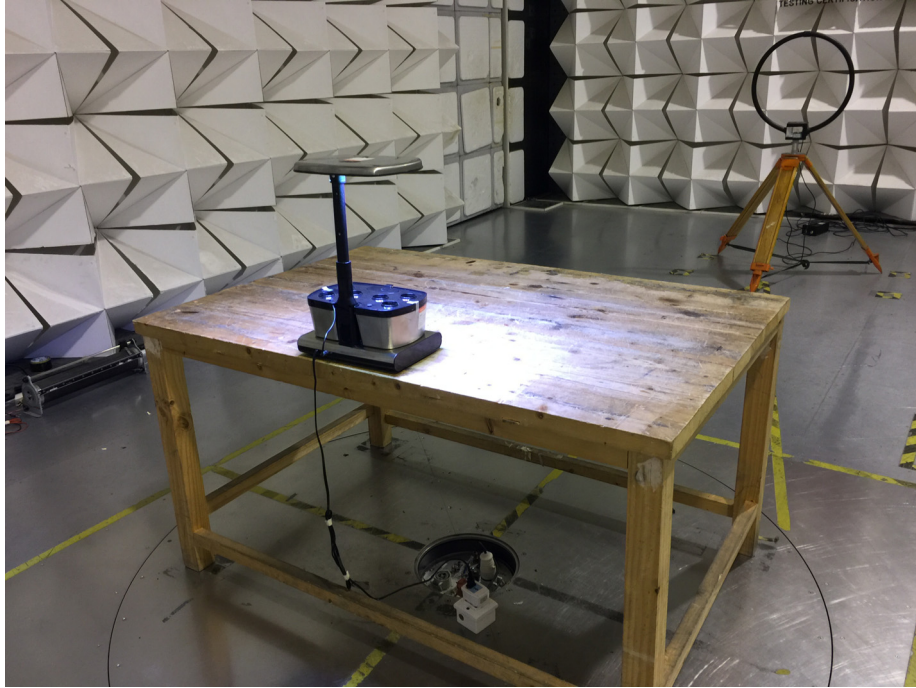

Photographs – Test Setup

Radiated Spurious Emissions

Test frequency 9KHz to 30MHz

Model: 100670-BSS

Model: 100661-BLK

Test frequency from 30MHz to 1GHz

Model: 100670-BSS

Model: 100661-BLK

Test frequency above 1GHz

Model: 100670-BSS

Model: 100661-BLK

Conducted Emission

Model: 100670-BSS

Model: 100661-BLK