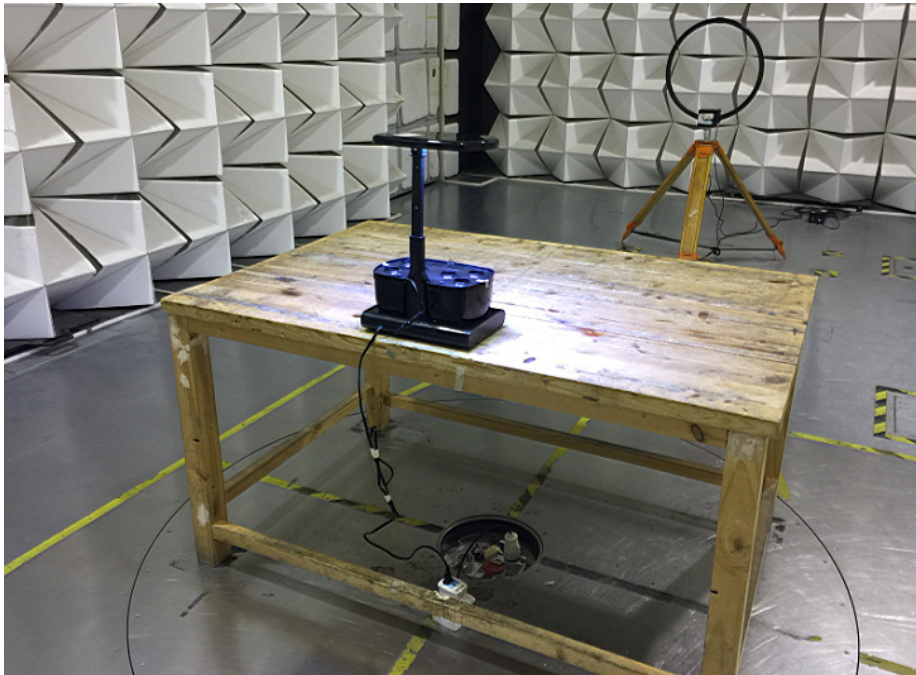

## Photographs – Test Setup

### Radiated Spurious Emissions

Test frequency 9KHz to 30MHz

Model: 100670-BSS

Model: 100661-BLK

Test frequency from 30MHz to 1GHz

Model: 100670-BSS

Model: 100661-BLK

Test frequency above 1GHz