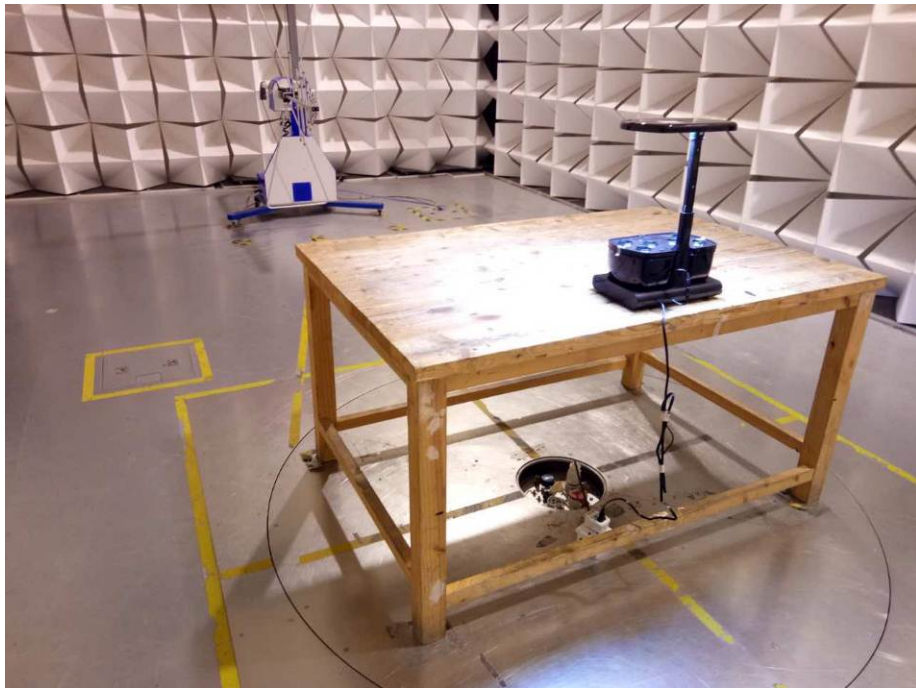

### Radiated Spurious Emissions

Test frequency 9KHz to 30MHz

Model: 100670-BSS

Model: 100661-BLK

Test frequency from 30MHz to 1GHz

Model: 100670-BSS

Model: 100661-BLK

Test frequency above 1GHz