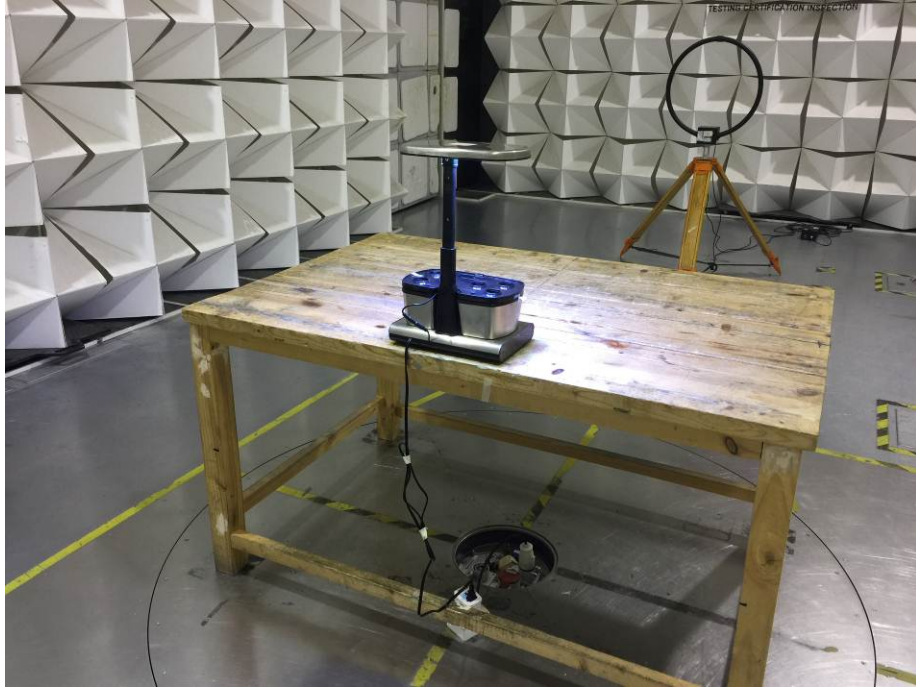

## Photographs – Test Setup

### Radiated Spurious Emissions

Test frequency 9KHz to 30MHz

Model: 100670-BSS

Model: 100661-BLK

Test frequency from 30MHz to 1GHz

Model: 100670-BSS

Model: 100661-BLK

Test frequency above 1GHz