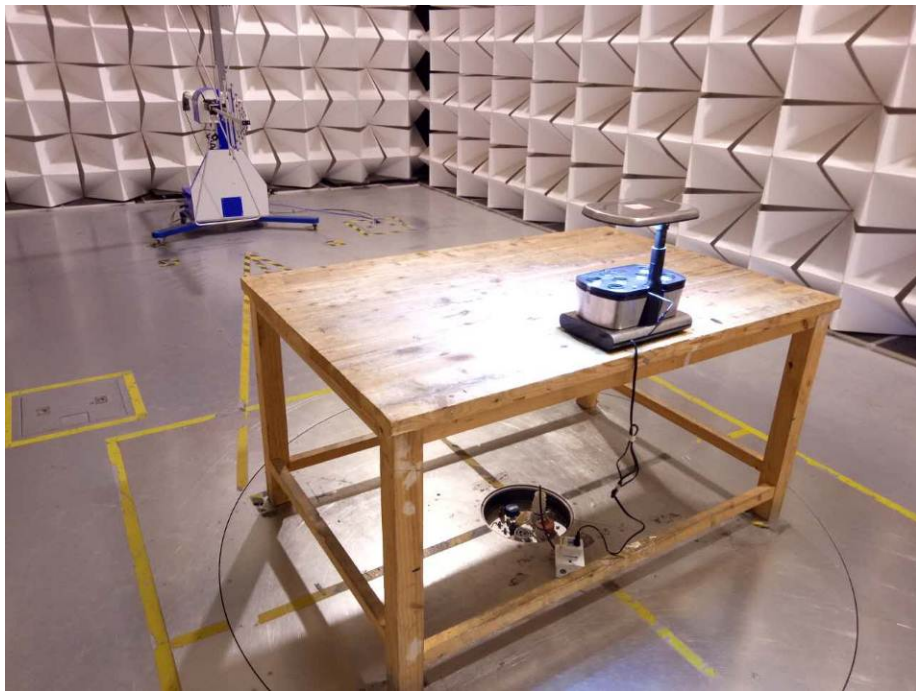

## Photographs – Test Setup

### Radiated Spurious Emissions

Test frequency 9KHz to 30MHz

Model: 100670-BSS

Model: 100661-BLK

Test frequency from 30MHz to 1GHz

Model: 100670-BSS

Model: 100661-BLK

Test frequency above 1GHz