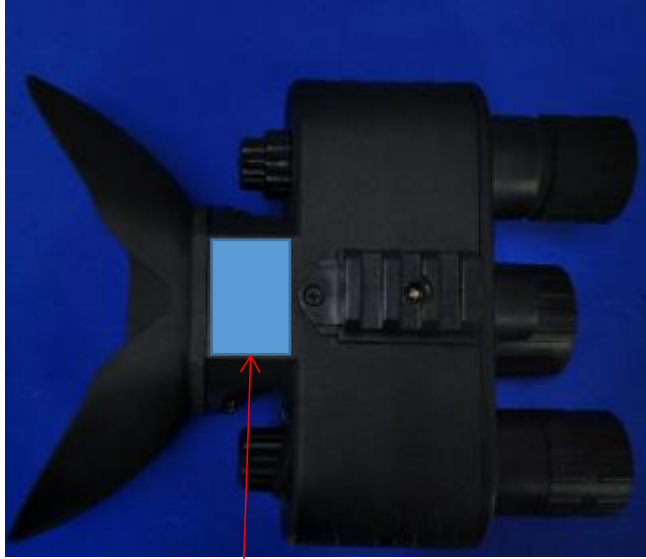

## Label Location

Product Name:Digital Night Vision  
FCC ID:2AJNM-NV880VC2000