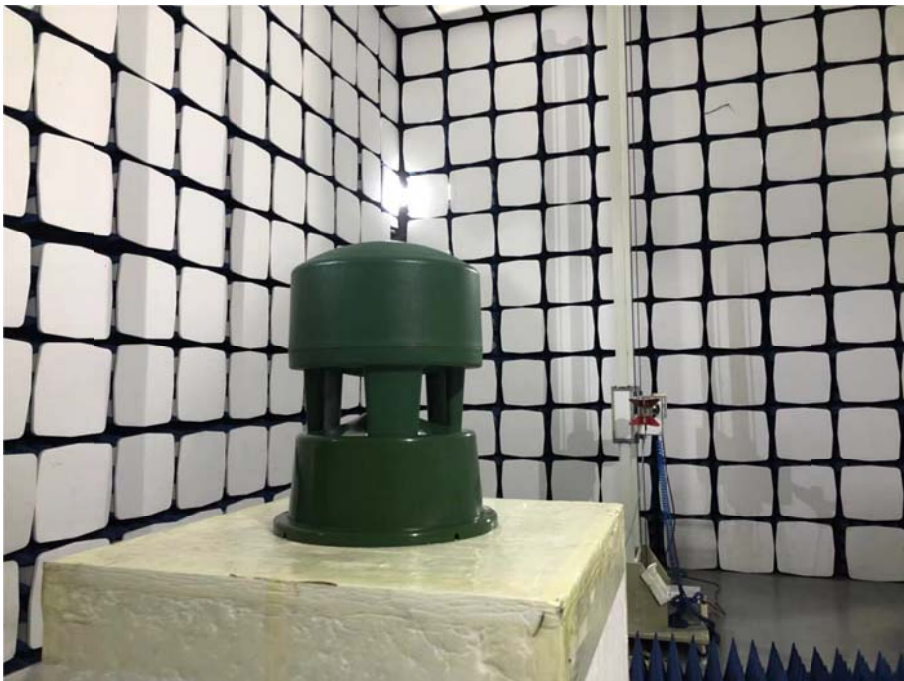


EXHIBIT 4 - TEST SETUP PHOTOGRAPHS

Conducted Emission Test Setup

Radiation Emission Test Setup (Below 30MHz)

Radiation Emission Test Setup (30MHz to 1GHz)

Radiation Emission Test Setup (1GHz to 18GHz)

Radiation Emission Test Setup (Above 18GHz)