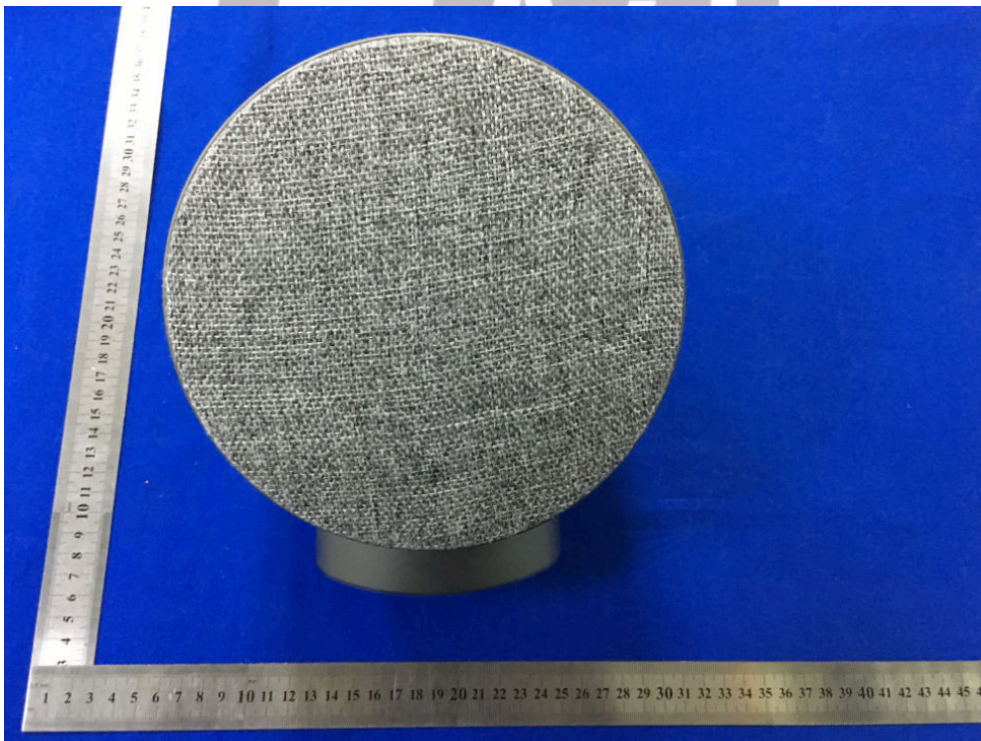

FCC ID: 2AJNG-BA2

External Photographs

EUT – Whole View

EUT - Front View **HONGCAI TESTING**

EUT – Rear View

EUT – Top View

EUT –Bottom View

EUT – Side View

EUT – Side View

EUT – Side View

EUT –Port View

EUT – Remote Control 1 Front View

EUT – Remote Control 1 Rear View

EUT – Remote Control 2 Front View

EUT – Remote Control 2 Rear View

EUT – Adapter View: LY36SPS-160200W2