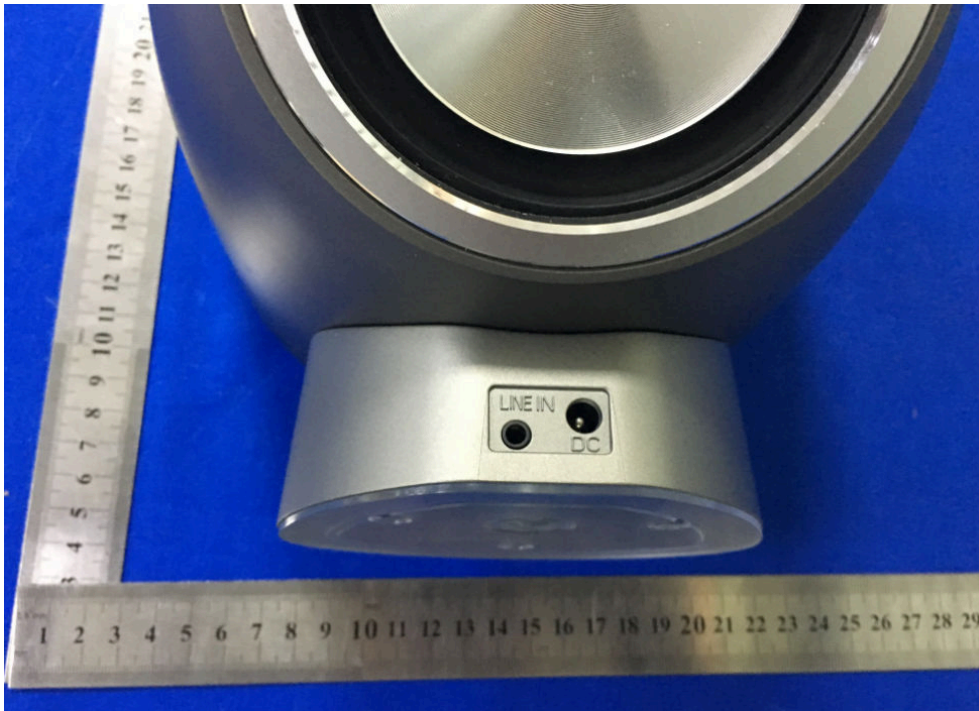

FCC ID: 2AJNG-BA2

External Photographs

EUT – Whole View

EUT - Front View **HONGCAI TESTING**

EUT – Rear View

EUT – Top View

EUT –Bottom View

EUT – Side View

EUT – Side View

EUT – Side View

EUT –Port View

EUT – Remote Control 1 Front View

EUT – Remote Control 1 Rear View

EUT – Remote Control 2 Front View

EUT – Remote Control 2 Rear View

EUT – Adapter View: LY36SPS-160200W2