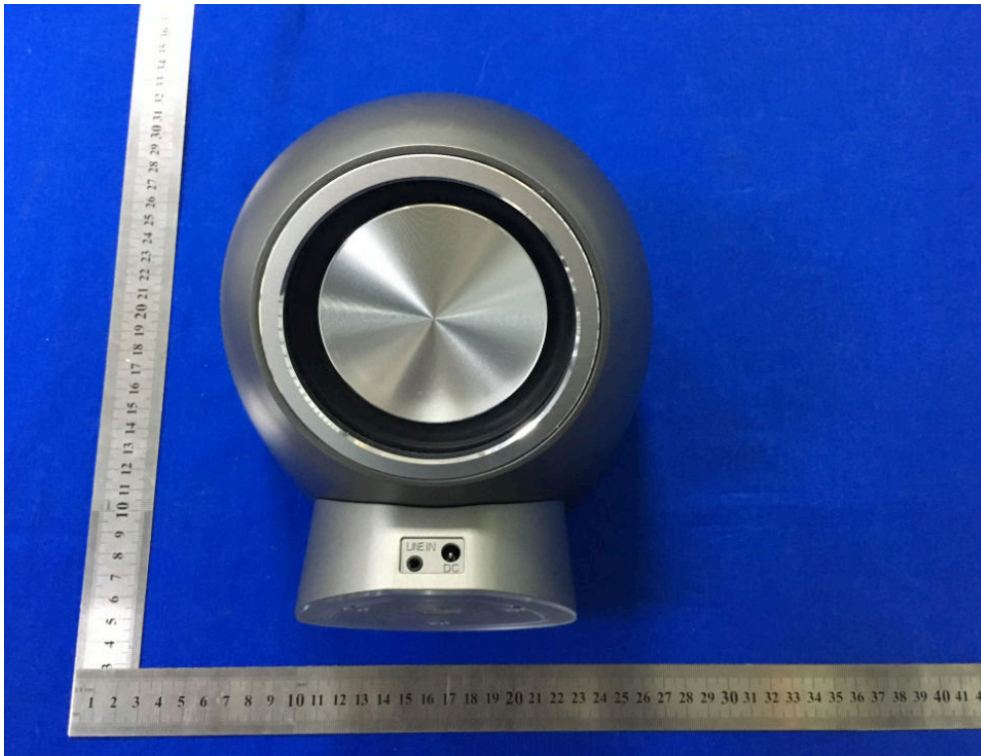

FCC ID: 2AJNG-BA2

External Photographs

EUT – Whole View

EUT - Front View **HONGCAI TESTING**

EUT – Rear View

EUT – Top View

EUT –Bottom View

EUT – Side View

EUT – Side View

EUT – Side View

EUT –Port View

EUT – Remote Control 1 Front View

EUT – Remote Control 1 Rear View

EUT – Remote Control 2 Front View

EUT – Remote Control 2 Rear View

EUT – Adapter View: LY36SPS-160200W2