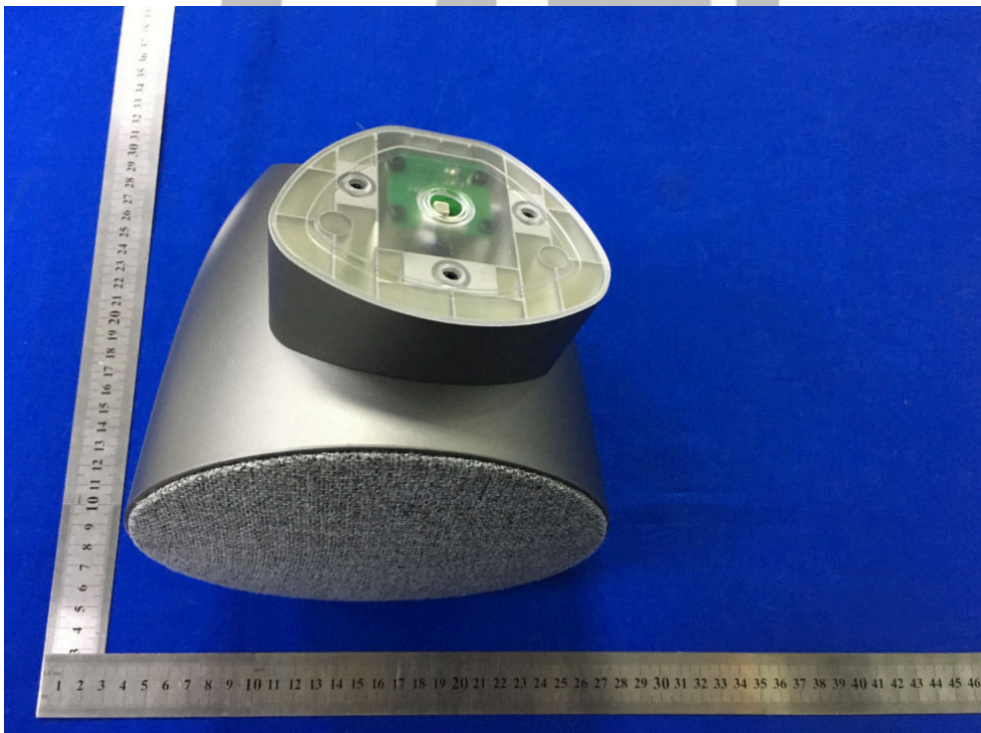

FCC ID: 2AJNG-BA2

External Photographs

EUT – Whole View

EUT - Front View **HONGCAI TESTING**

EUT – Rear View

EUT – Top View

EUT –Bottom View

EUT – Side View

EUT – Side View

EUT – Side View

EUT –Port View

EUT – Remote Control 1 Front View

EUT – Remote Control 1 Rear View

EUT – Remote Control 2 Front View

EUT – Remote Control 2 Rear View

EUT – Adapter View: LY36SPS-160200W2

EUT – Adapter View: LY36SPS-160200W2

EUT – Adapter View: CB65-180200W

EUT – Adapter View: CB65-180200W