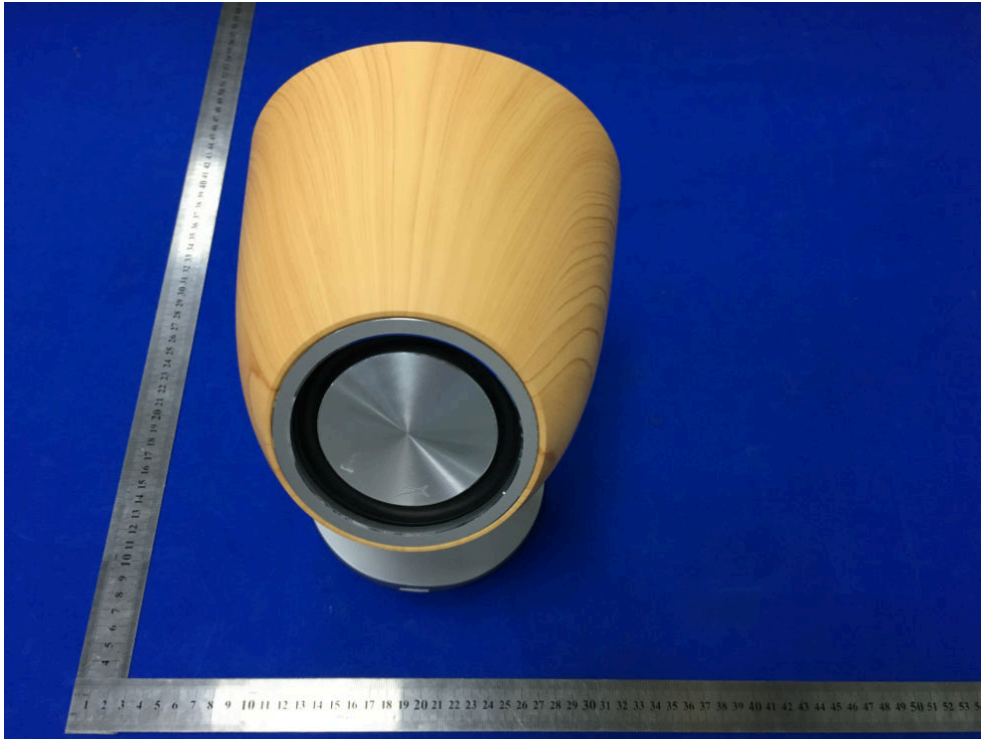

FCC ID: 2AJNG-BA1

External Photographs

EUT – Whole View

EUT - Front View **HONGCAI TESTING**

EUT – Rear View

EUT – Side View

EUT – Side View

EUT – Side View

EUT – Side View

EUT –Port View

EUT – Remote Control 1 Front View

EUT – Remote Control 1 Rear View

EUT – Remote Control 2 Front View

EUT – Remote Control 2 Rear View

EUT – Adapter View: LY36SPS-160200W2

EUT – Adapter View: CB65-180200W