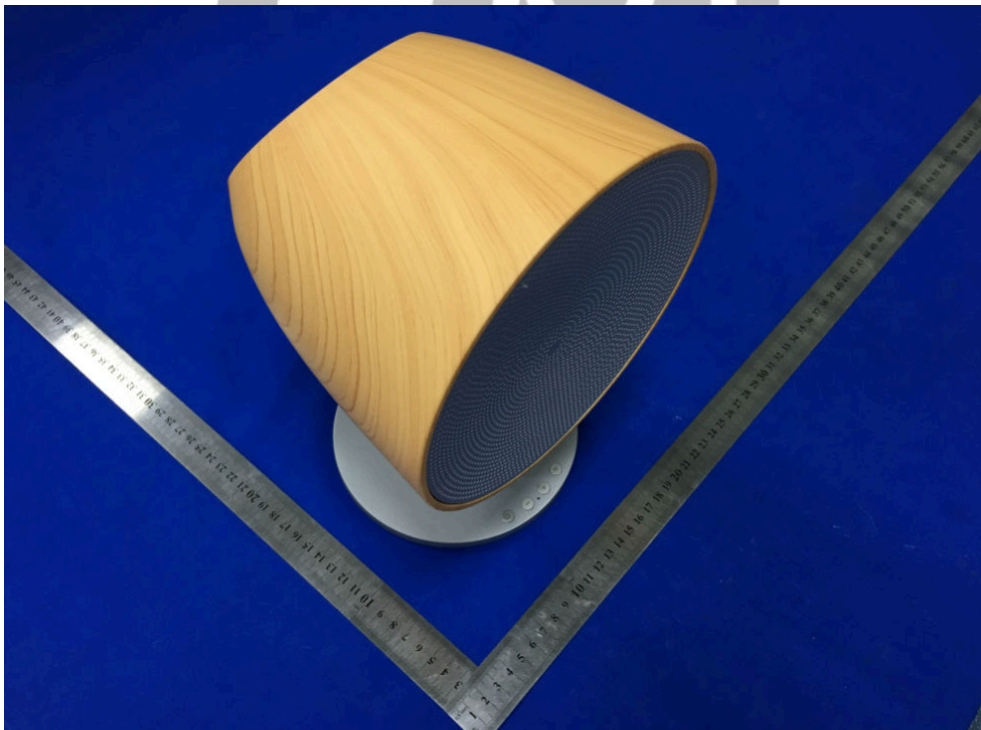

FCC ID: 2AJNG-BA1

External Photographs

EUT – Whole View

EUT - Front View **HONGCAI TESTING**

EUT – Rear View

EUT – Side View

EUT – Side View

EUT – Side View

EUT – Side View

EUT –Port View

EUT – Remote Control 1 Front View

EUT – Remote Control 1 Rear View

EUT – Remote Control 2 Front View

EUT – Remote Control 2 Rear View

EUT – Adapter View: LY36SPS-160200W2

EUT – Adapter View: CB65-180200W