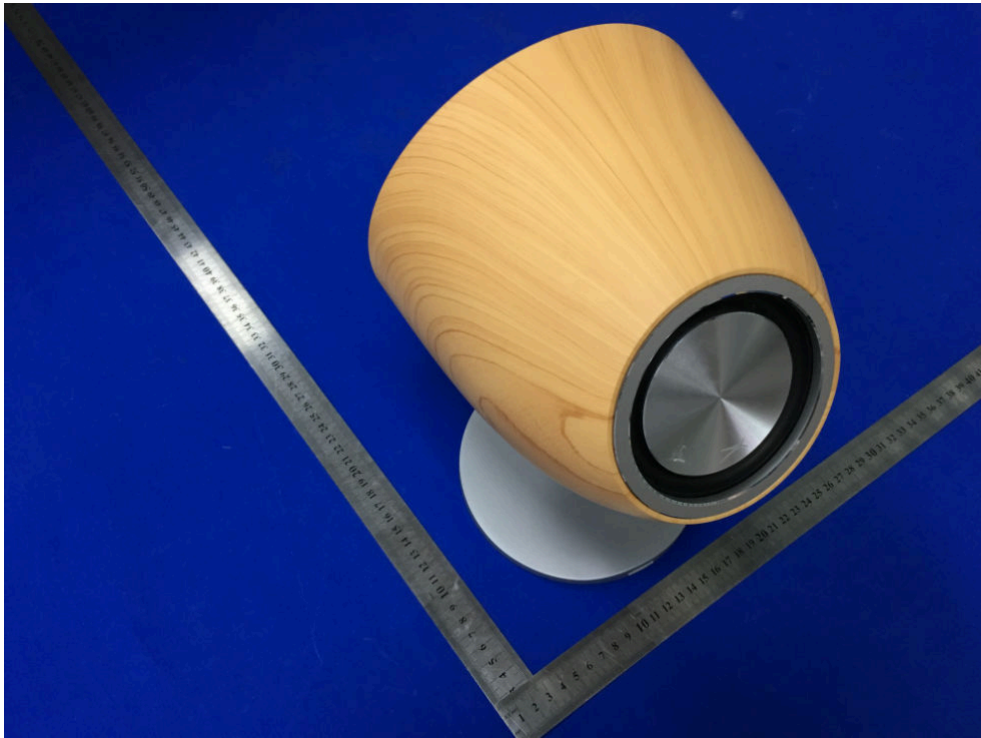

FCC ID: 2AJNG-BA1

External Photographs

EUT – Whole View

EUT - Front View **HONGCAI TESTING**

EUT – Rear View

EUT – Side View

EUT – Side View

EUT – Side View

EUT – Side View

EUT –Port View

EUT – Remote Control 1 Front View

EUT – Remote Control 1 Rear View

EUT – Remote Control 2 Front View

EUT – Remote Control 2 Rear View

EUT – Adapter View: LY36SPS-160200W2

EUT – Adapter View: CB65-180200W